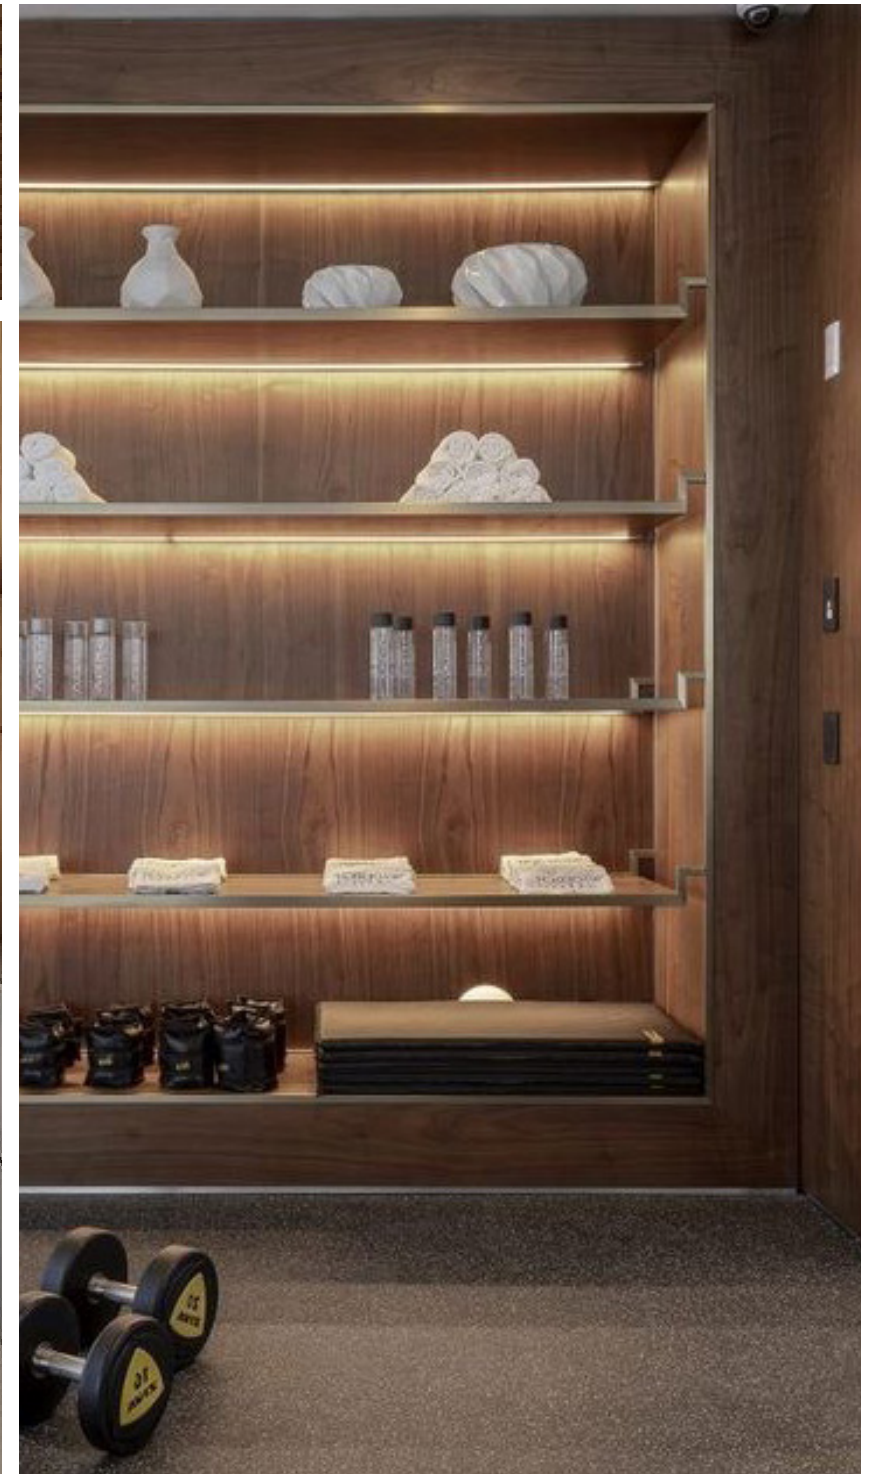

7 ROSE HILL RESIDENCE

SCHEMATIC PRESENTATION | PHASE 2 - PHASE 3

STUDIO
MUNGE

SPA

INDOOR POOL SAUNA STEAM ROOM

MASSAGE ROOM GYM

CENTRAL SHOWER

SAUNA

POOL AMENITIES

STEAM ROOM

MUDROOM

MUDROOM HALLWAY POWDER ROOM

MUDROOM

PLAY AREA

PLAY AREA

MICROCEMENT