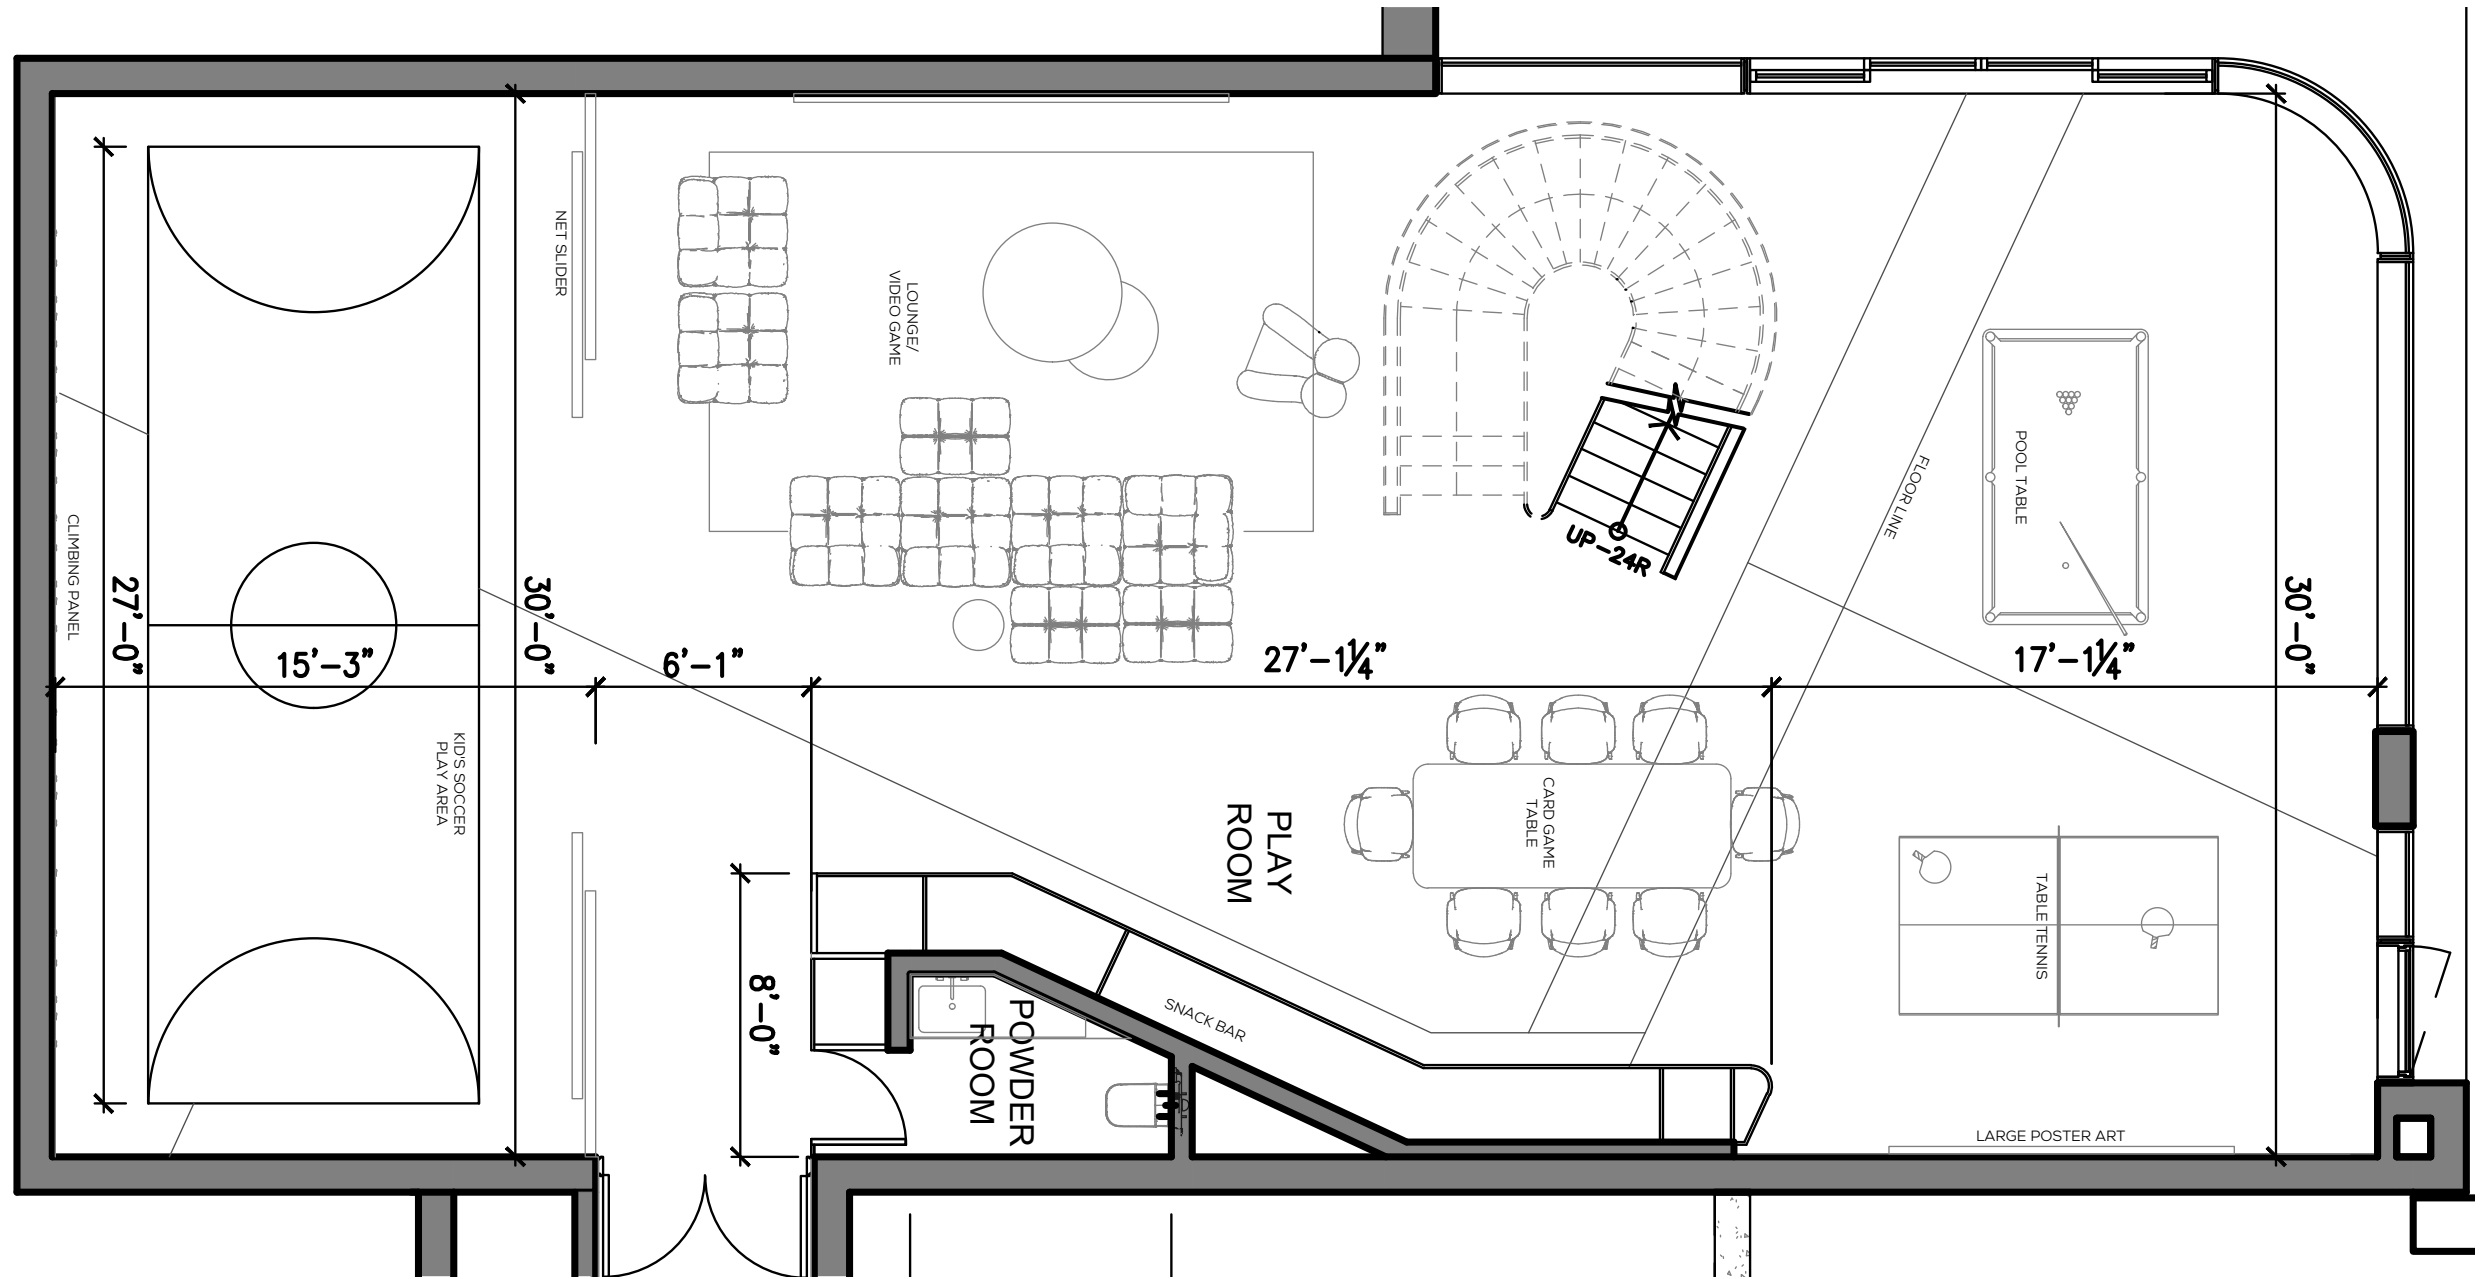

7 ROSE HILL RESIDENCE

SCHEMATIC PRESENTATION | PHASE 2 - PHASE 3

STUDIO
MUNGE

SPA

INDOOR POOL SAUNA STEAM ROOM

MASSAGE ROOM GYM

CENTRAL SHOWER

SAUNA

POOL AMENITIES

STEAM ROOM

MUDROOM

MUDROOM HALLWAY POWDER ROOM

MUDROOM

PLAY AREA

PLAY AREA

MICROCEMENT

GUEST HOUSE
-TYPICAL BEDROOM-

1ST FLOOR
TYPICAL BEDROOMS

2ND FLOOR
TYPICAL BEDROOMS

GUEST HOUSE
-SPECIAL SUITES-

SPECIAL SUITES

GUEST HOUSE

SPECIAL SUITE #1 - BEDROOM

SPECIAL SUITE #1 - BATHROOM