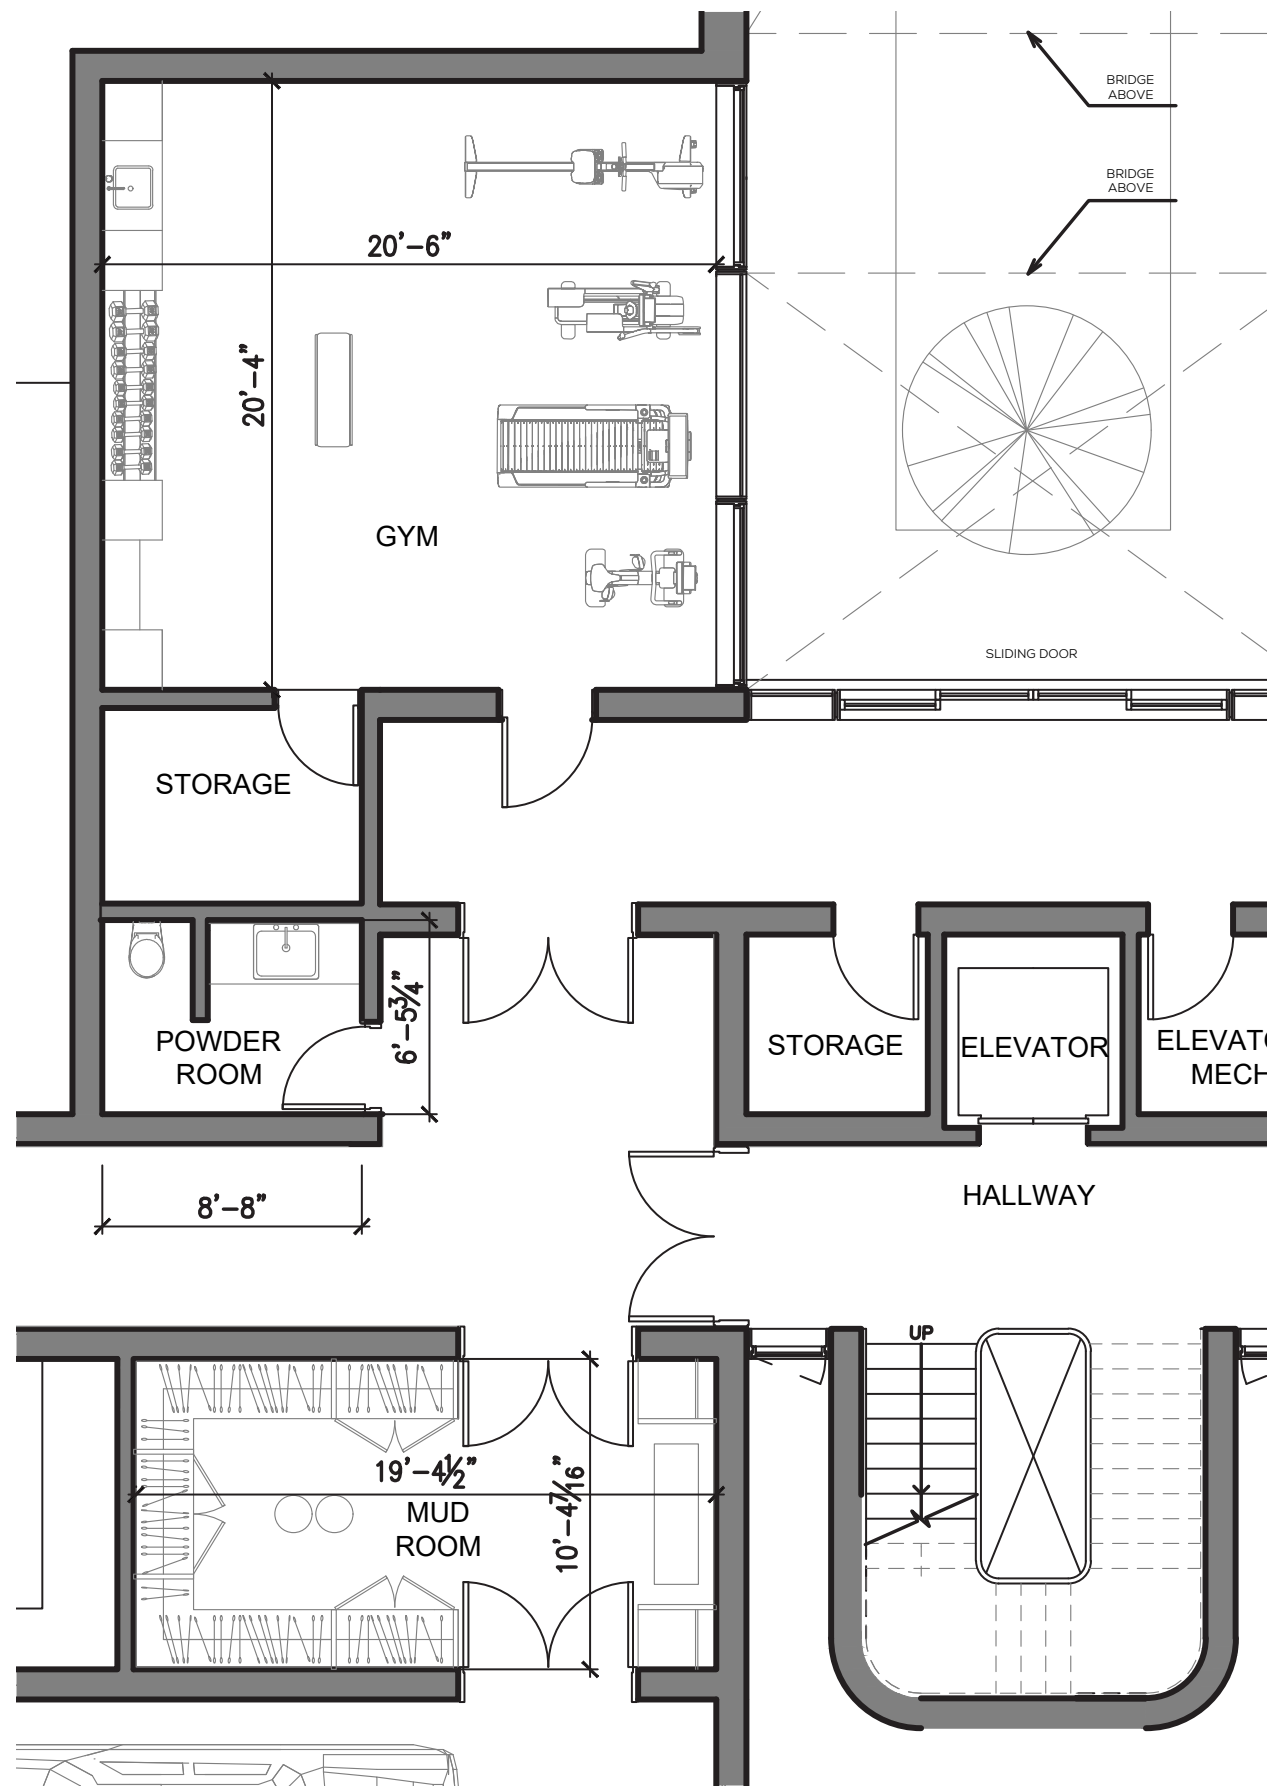

7 ROSE HILL RESIDENCE

SCHEMATIC PRESENTATION | PHASE 2 - PHASE 3

STUDIO
MUNGE

SPA

INDOOR POOL SAUNA STEAM ROOM

MASSAGE ROOM GYM

CENTRAL SHOWER

SAUNA

POOL AMENITIES

STEAM ROOM

MUDROOM

MUDROOM HALLWAY POWDER ROOM

MUDROOM

PLAY AREA

PLAY AREA

MICROCEMENT

RUG

MICROCEMENT

GUEST HOUSE
-PUBLIC AREA-

KITCHEN LOUNGE POWDER ROOM

GUEST HOUSE - PUBLIC AREA

GUEST HOUSE - KITCHEN/ LOUNGE AREA

GUEST HOUSE - KITCHEN/ LOUNGE AREA

GUEST HOUSE - KITCHEN/ LOUNGE AREA

GUEST HOUSE
-TYPICAL BEDROOM-

1ST FLOOR
TYPICAL BEDROOMS

2ND FLOOR
TYPICAL BEDROOMS

GUEST HOUSE
-SPECIAL SUITES-

SPECIAL SUITES

GUEST HOUSE

SPECIAL SUITE #1 - BEDROOM

SPECIAL SUITE #1 - BATHROOM