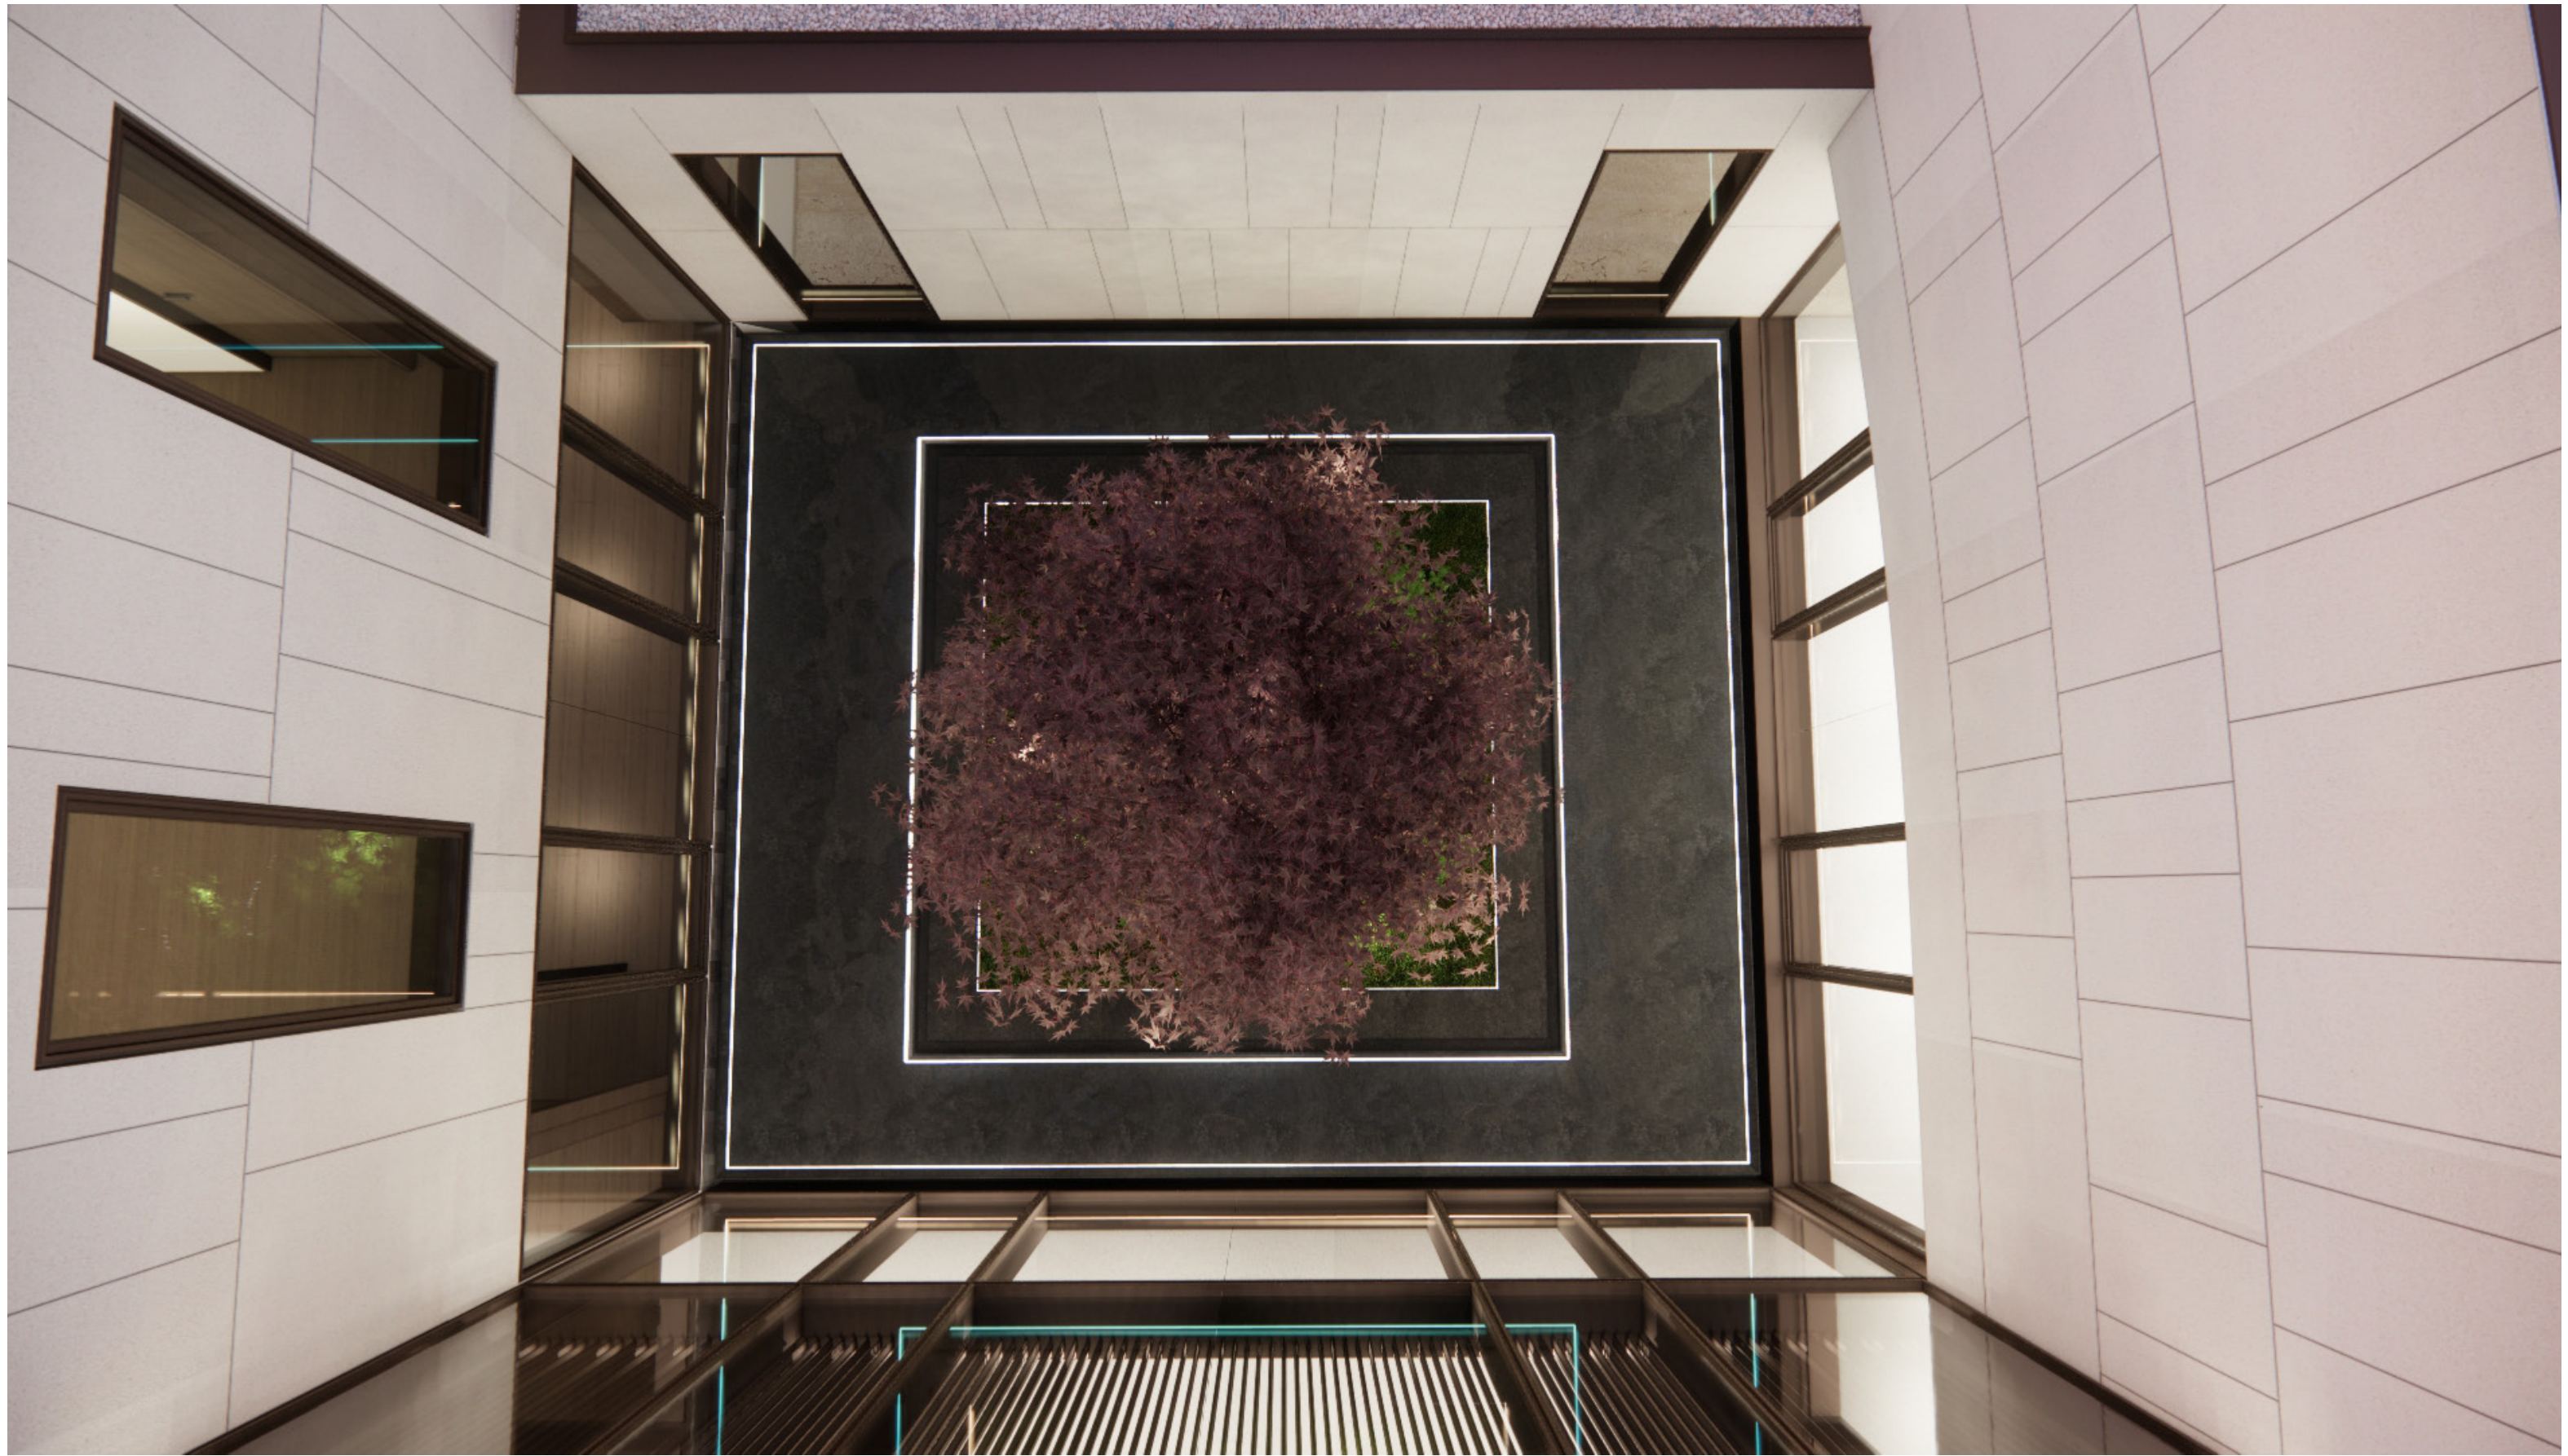

7 ROSE HILL RESIDENCE

SCHEMATIC PRESENTATION | PHASE 2 - PHASE 3

STUDIO
MUNGE

SPA

INDOOR POOL SAUNA STEAM ROOM

MASSAGE ROOM GYM

CENTRAL SHOWER

SAUNA

RUG

MICROCEMENT

GUEST HOUSE
-PUBLIC AREA-

KITCHEN LOUNGE POWDER ROOM

GUEST HOUSE - PUBLIC AREA

GUEST HOUSE - KITCHEN/ LOUNGE AREA

GUEST HOUSE - KITCHEN/ LOUNGE AREA

GUEST HOUSE - KITCHEN/ LOUNGE AREA