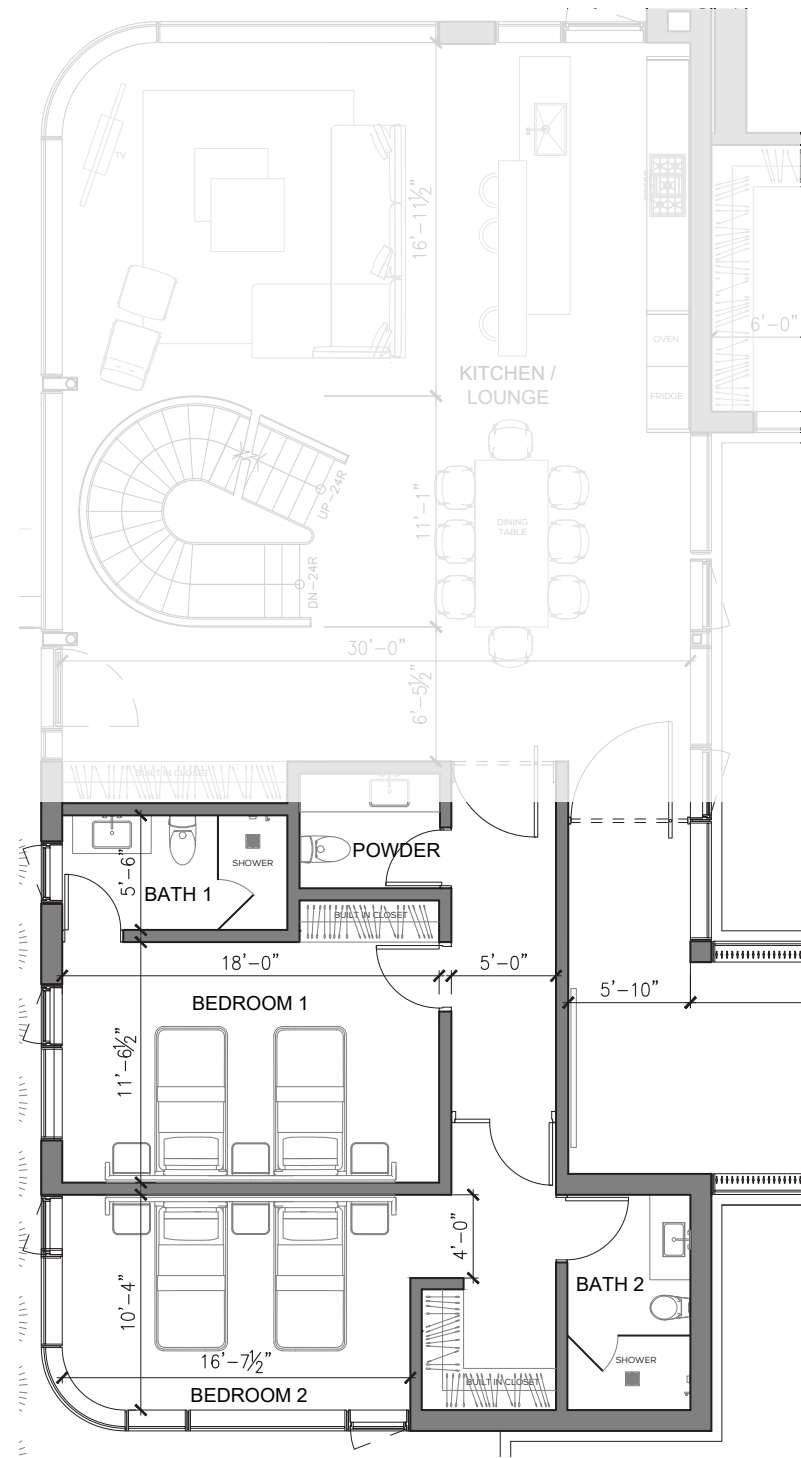

7 ROSE HILL RESIDENCE

SCHEMATIC PRESENTATION | PHASE 2 - PHASE 3

STUDIO
MUNGE

SPA

INDOOR POOL SAUNA STEAM ROOM

MASSAGE ROOM GYM

CENTRAL SHOWER

SAUNA

RUG

MICROCEMENT

GUEST HOUSE
-PUBLIC AREA-

KITCHEN LOUNGE POWDER ROOM

GUEST HOUSE - PUBLIC AREA

GUEST HOUSE - KITCHEN/ LOUNGE AREA

GUEST HOUSE - KITCHEN/ LOUNGE AREA

GUEST HOUSE - KITCHEN/ LOUNGE AREA

GUEST HOUSE
-TYPICAL BEDROOM-

1ST FLOOR
TYPICAL BEDROOMS

2ND FLOOR
TYPICAL BEDROOMS

GUEST HOUSE
-SPECIAL SUITES-

SPECIAL SUITES

GUEST HOUSE

SPECIAL SUITE #1 - BEDROOM

SPECIAL SUITE #1 - BATHROOM