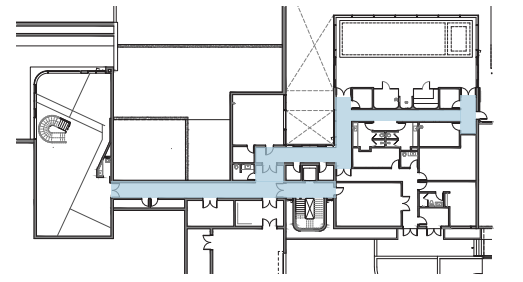

7 ROSE HILL RESIDENCE

SCHEMATIC PRESENTATION | PHASE 2 - PHASE 3

STUDIO
MUNGE

SPA

INDOOR POOL SAUNA STEAM ROOM

MASSAGE ROOM GYM

CENTRAL SHOWER

SAUNA

POOL AMENITIES

STEAM ROOM

MUDROOM

MUDROOM HALLWAY POWDER ROOM

MUDROOM

PLAY AREA

PLAY AREA

MICROCEMENT