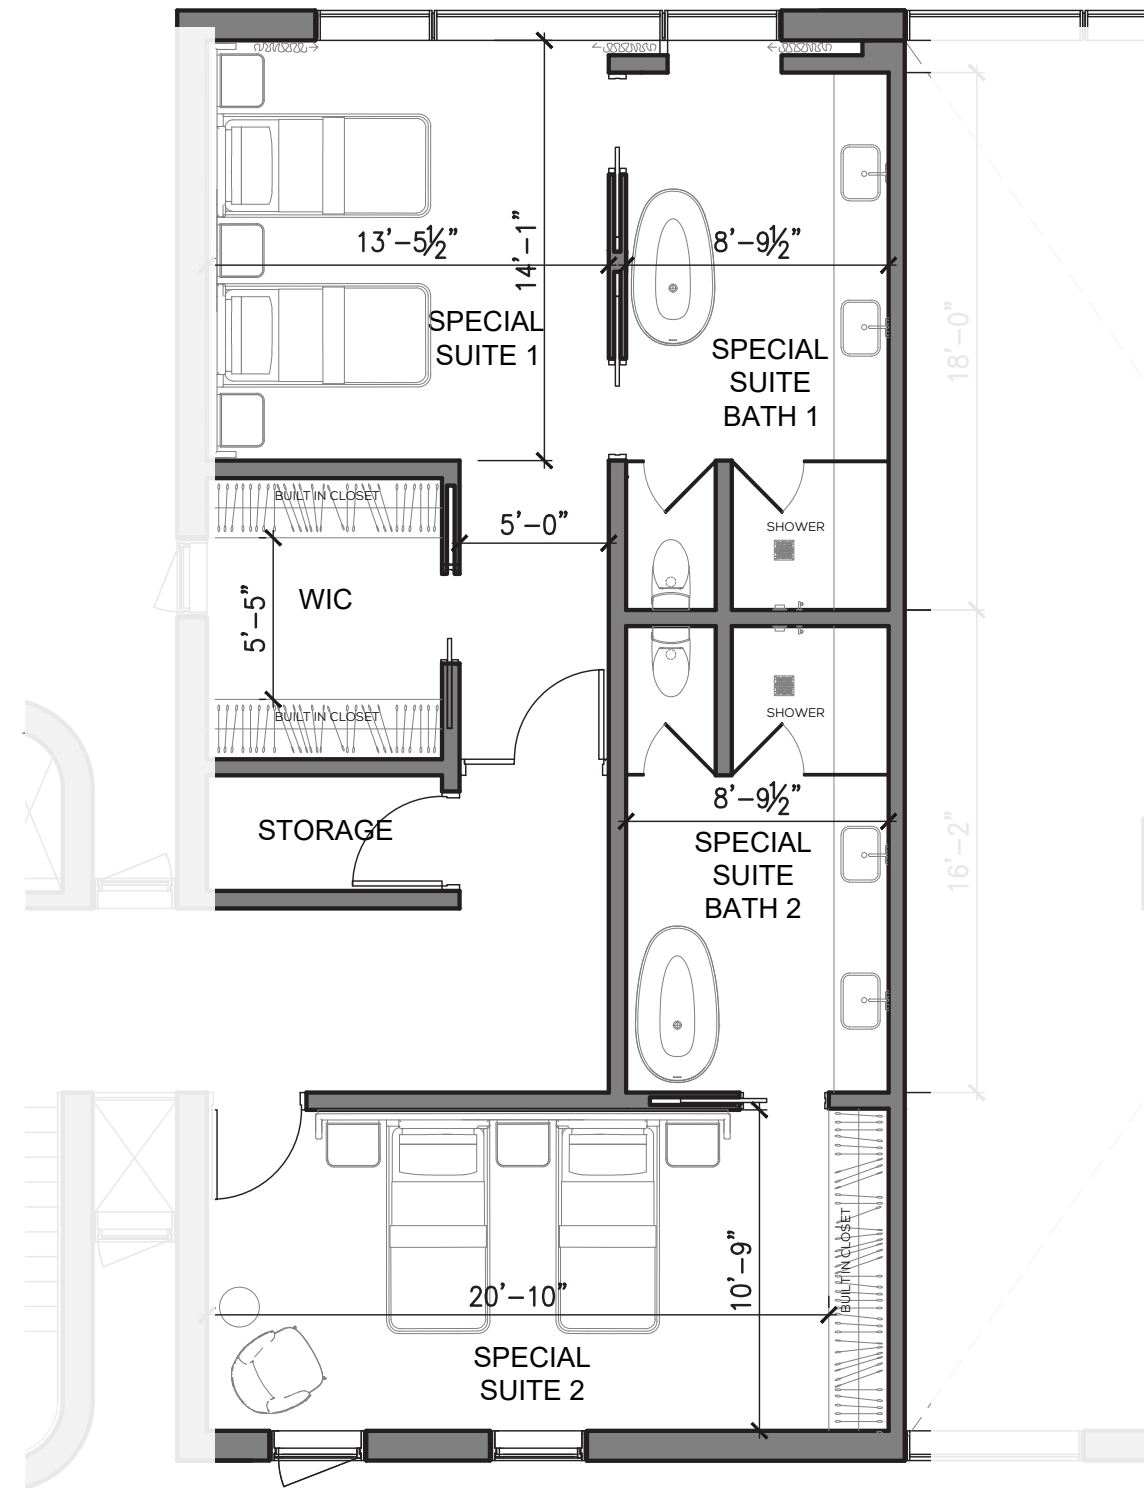

7 ROSE HILL RESIDENCE

SCHEMATIC PRESENTATION | PHASE 2 - PHASE 3

STUDIO
MUNGE

SPA

INDOOR POOL SAUNA STEAM ROOM

MASSAGE ROOM GYM

CENTRAL SHOWER

SAUNA

GUEST HOUSE
-TYPICAL BEDROOM-

1ST FLOOR
TYPICAL BEDROOMS

2ND FLOOR
TYPICAL BEDROOMS

GUEST HOUSE
-SPECIAL SUITES-

SPECIAL SUITES

GUEST HOUSE

SPECIAL SUITE #1 - BEDROOM

SPECIAL SUITE #1 - BATHROOM

SPECIAL SUITE #2 - BEDROOM

SPECIAL SUITE #2 - BEDROOM

SPECIAL SUITE #2 - BEDROOM

SPECIAL SUITE #2 - BEDROOM

SPECIAL SUITE #2 - BATHROOM

SPECIAL SUITE #2 - BATHROOM

SUNROOM

BASEMENT - SCHEMATIC SUMMARY

GUEST HOUSE - SCHEMATIC SUMMARY

MAIN HOUSE - SCHEMATIC SUMMARY

PRESENTED BY
STUDIO
MUNGE