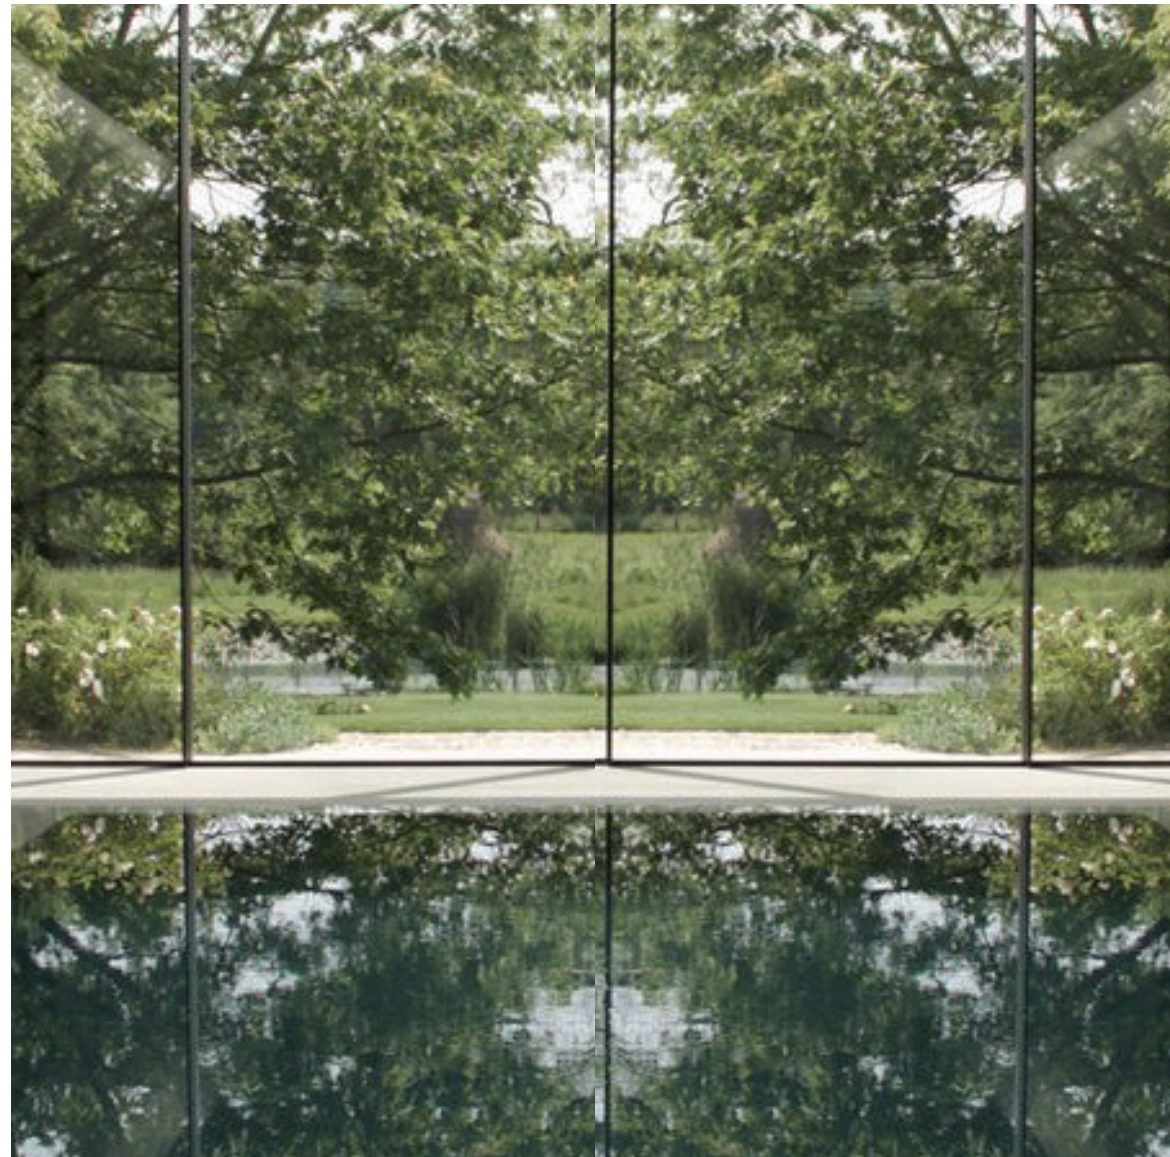

7 ROSE HILL RESIDENCE

SCHEMATIC PRESENTATION | PHASE 2 - PHASE 3

STUDIO
MUNGE

SPA

INDOOR POOL SAUNA STEAM ROOM

MASSAGE ROOM GYM

CENTRAL SHOWER

SAUNA

POOL AMENITIES

STEAM ROOM

MUDROOM

MUDROOM HALLWAY POWDER ROOM

MUDROOM

PLAY AREA

PLAY AREA

MICROCEMENT