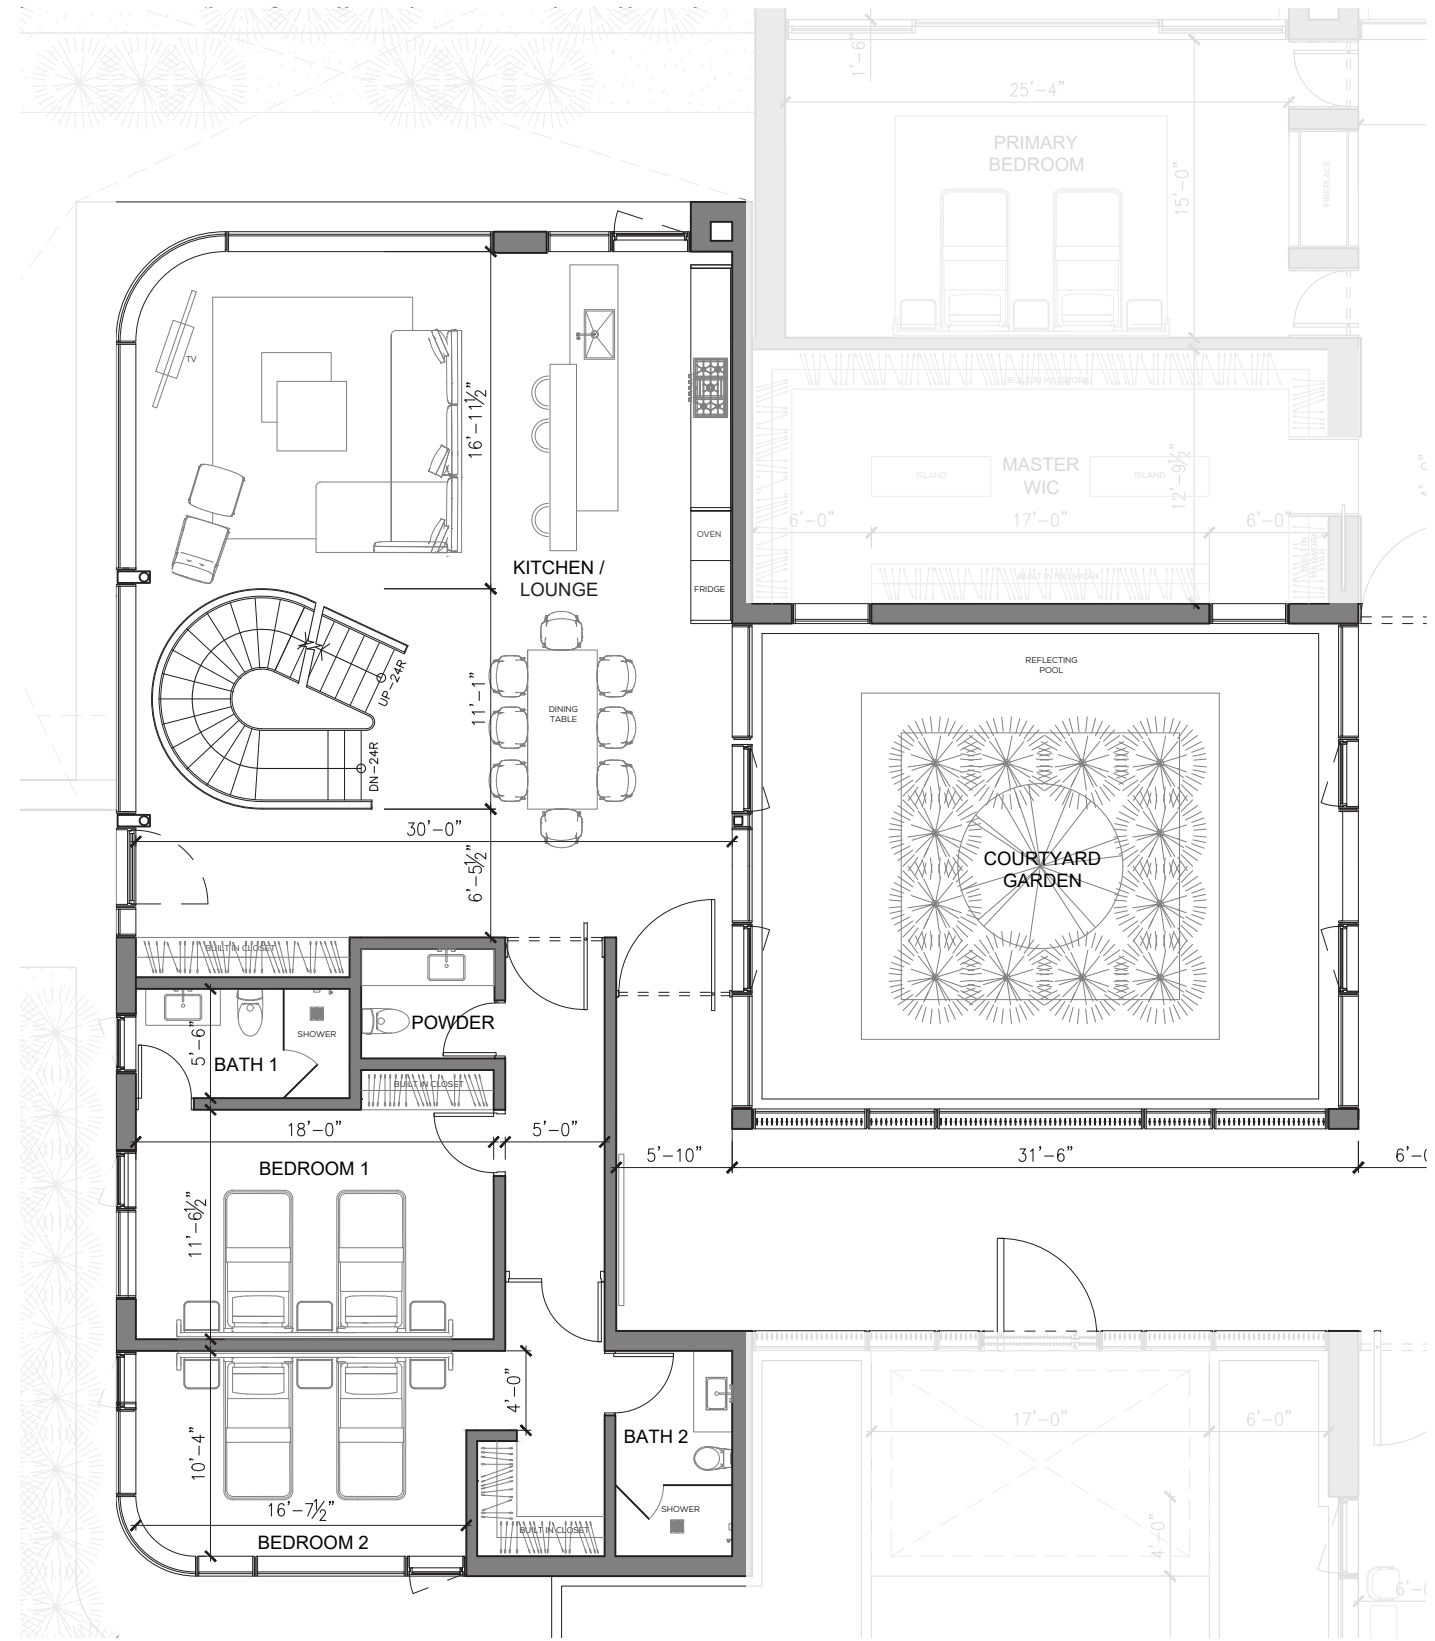

7 ROSE HILL RESIDENCE

SCHEMATIC PRESENTATION | PHASE 2 - PHASE 3

STUDIO
MUNGE

SPA

INDOOR POOL SAUNA STEAM ROOM

MASSAGE ROOM GYM

CENTRAL SHOWER

SAUNA

POOL AMENITIES

STEAM ROOM

MUDROOM

MUDROOM HALLWAY POWDER ROOM

MUDROOM

PLAY AREA

PLAY AREA

MICROCEMENT

RUG

MICROCEMENT

GUEST HOUSE
-PUBLIC AREA-

KITCHEN LOUNGE POWDER ROOM

GUEST HOUSE - PUBLIC AREA

GUEST HOUSE - KITCHEN/ LOUNGE AREA

GUEST HOUSE - KITCHEN/ LOUNGE AREA

GUEST HOUSE - KITCHEN/ LOUNGE AREA

GUEST HOUSE
-TYPICAL BEDROOM-

1ST FLOOR
TYPICAL BEDROOMS

2ND FLOOR
TYPICAL BEDROOMS

GUEST HOUSE
-SPECIAL SUITES-

SPECIAL SUITES

GUEST HOUSE

SPECIAL SUITE #1 - BEDROOM

SPECIAL SUITE #1 - BATHROOM