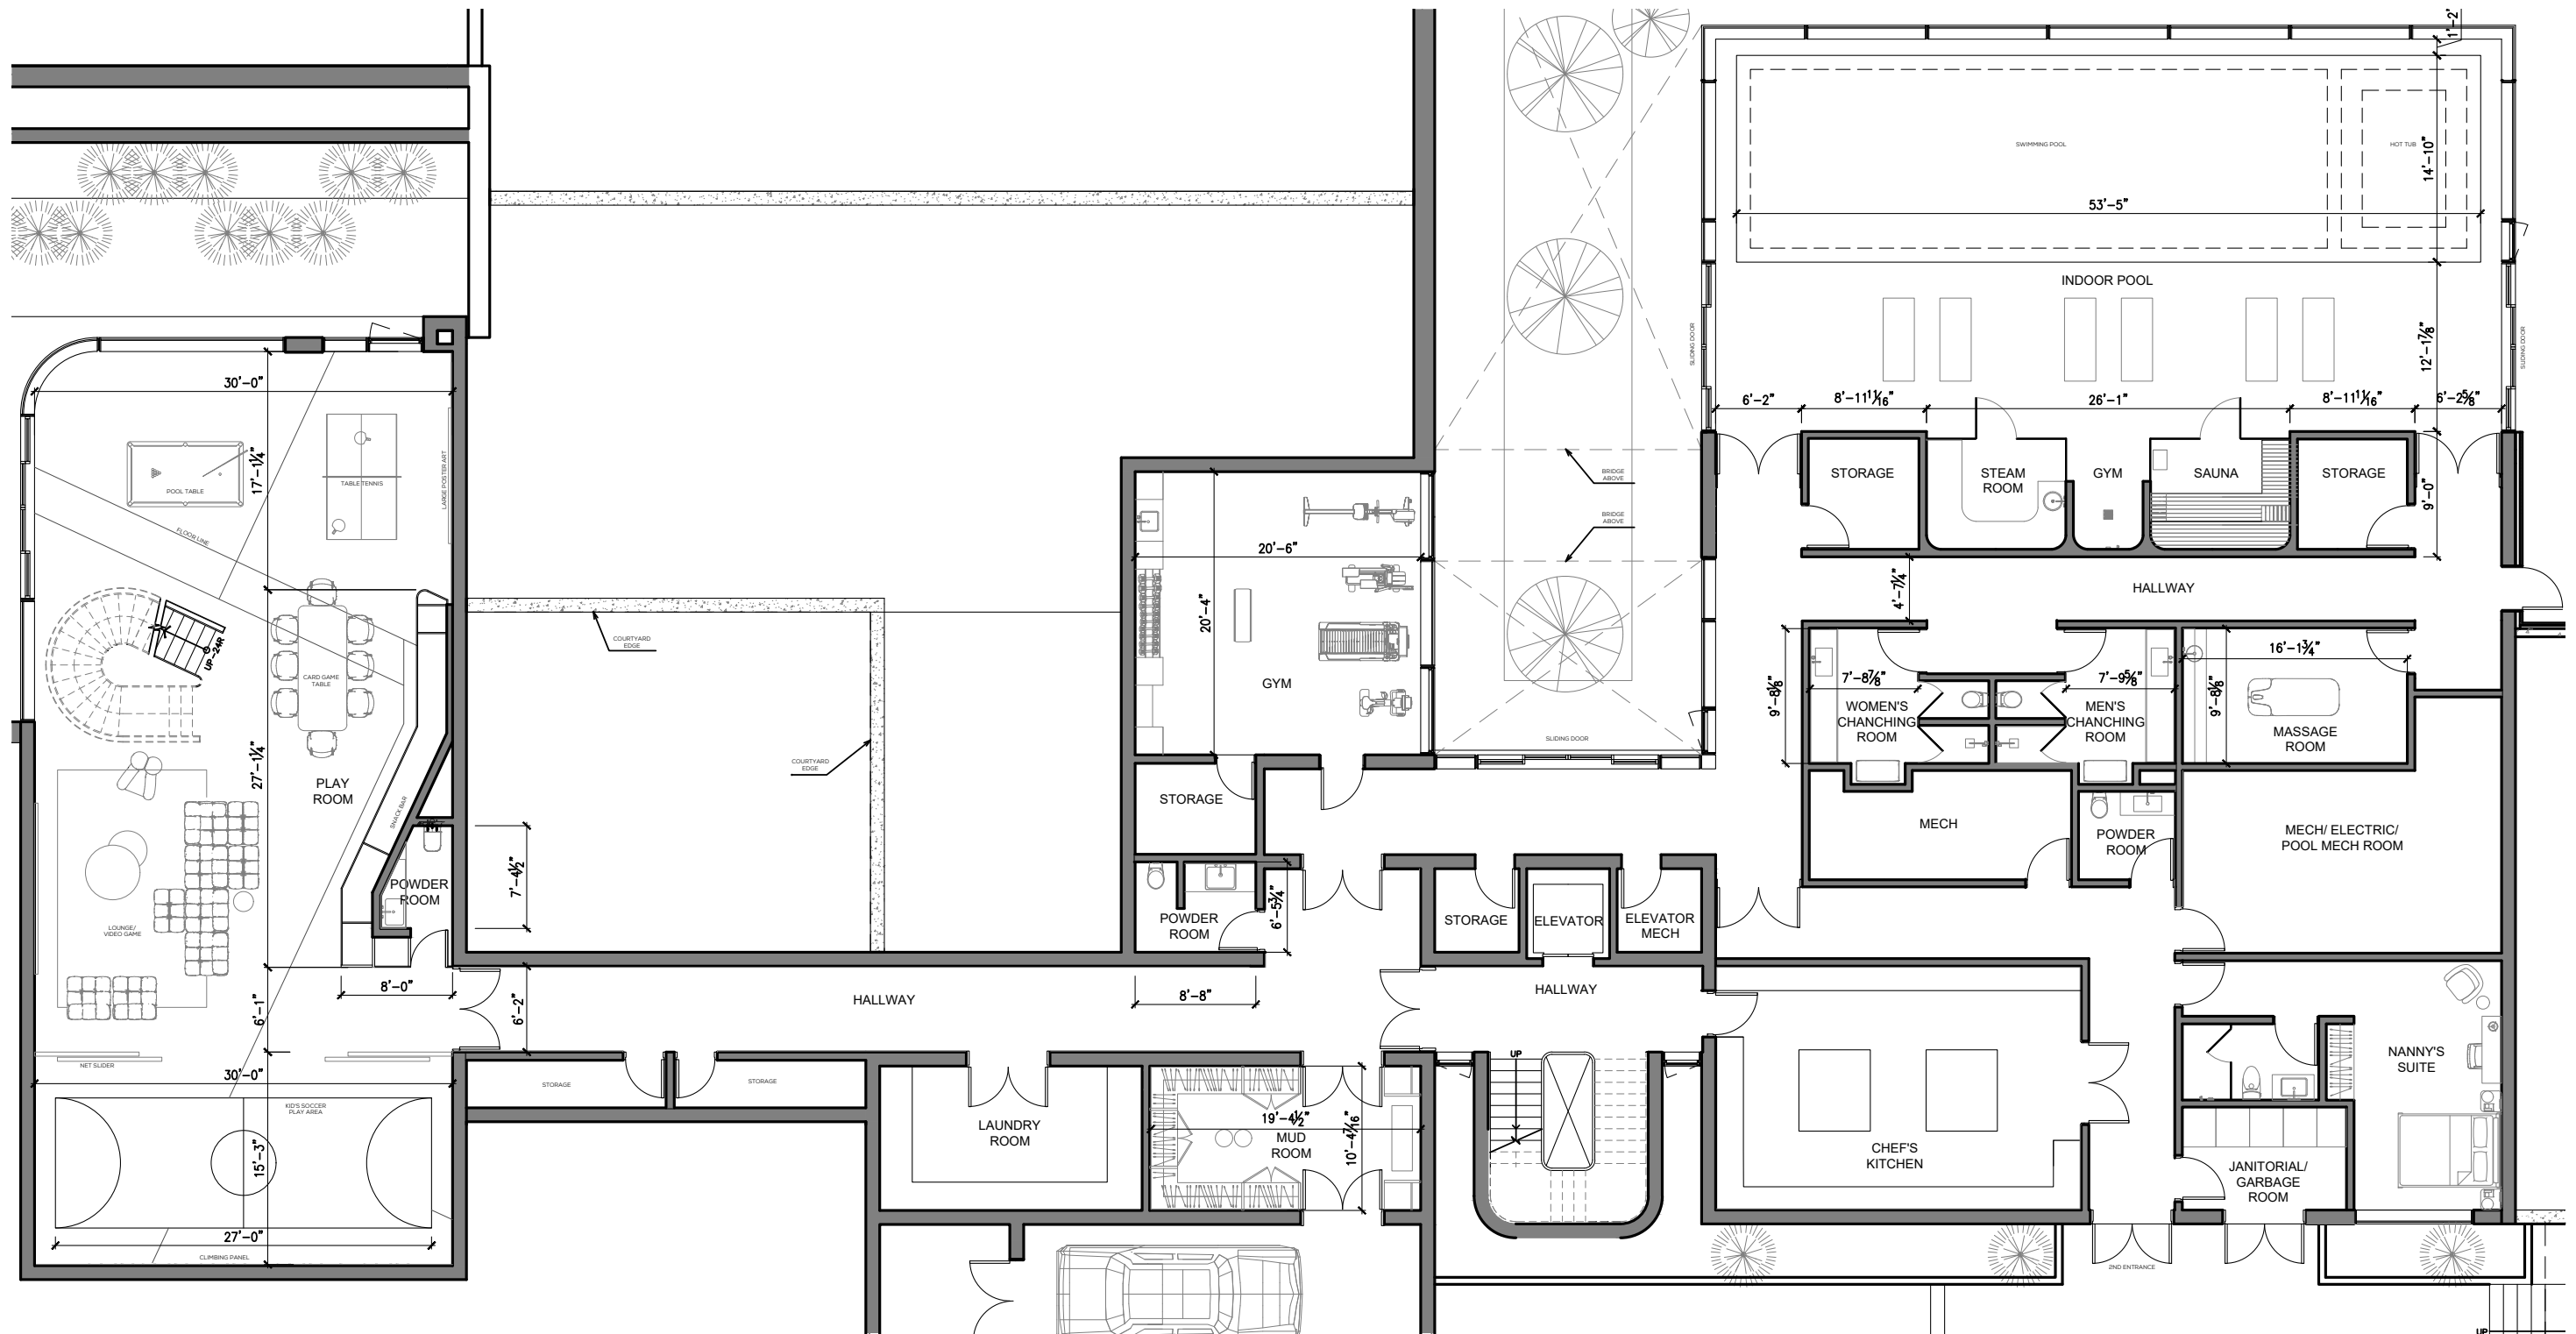

7 ROSE HILL RESIDENCE

SCHEMATIC PRESENTATION | PHASE 2 - PHASE 3

STUDIO
MUNGE

SPA

INDOOR POOL SAUNA STEAM ROOM

MASSAGE ROOM GYM

CENTRAL SHOWER

SAUNA

POOL AMENITIES

STEAM ROOM

MUDROOM

MUDROOM HALLWAY POWDER ROOM

MUDROOM

PLAY AREA

PLAY AREA

MICROCEMENT

GUEST HOUSE
-TYPICAL BEDROOM-

1ST FLOOR
TYPICAL BEDROOMS

2ND FLOOR
TYPICAL BEDROOMS

GUEST HOUSE
-SPECIAL SUITES-

SPECIAL SUITES

GUEST HOUSE

SPECIAL SUITE #1 - BEDROOM

SPECIAL SUITE #1 - BATHROOM