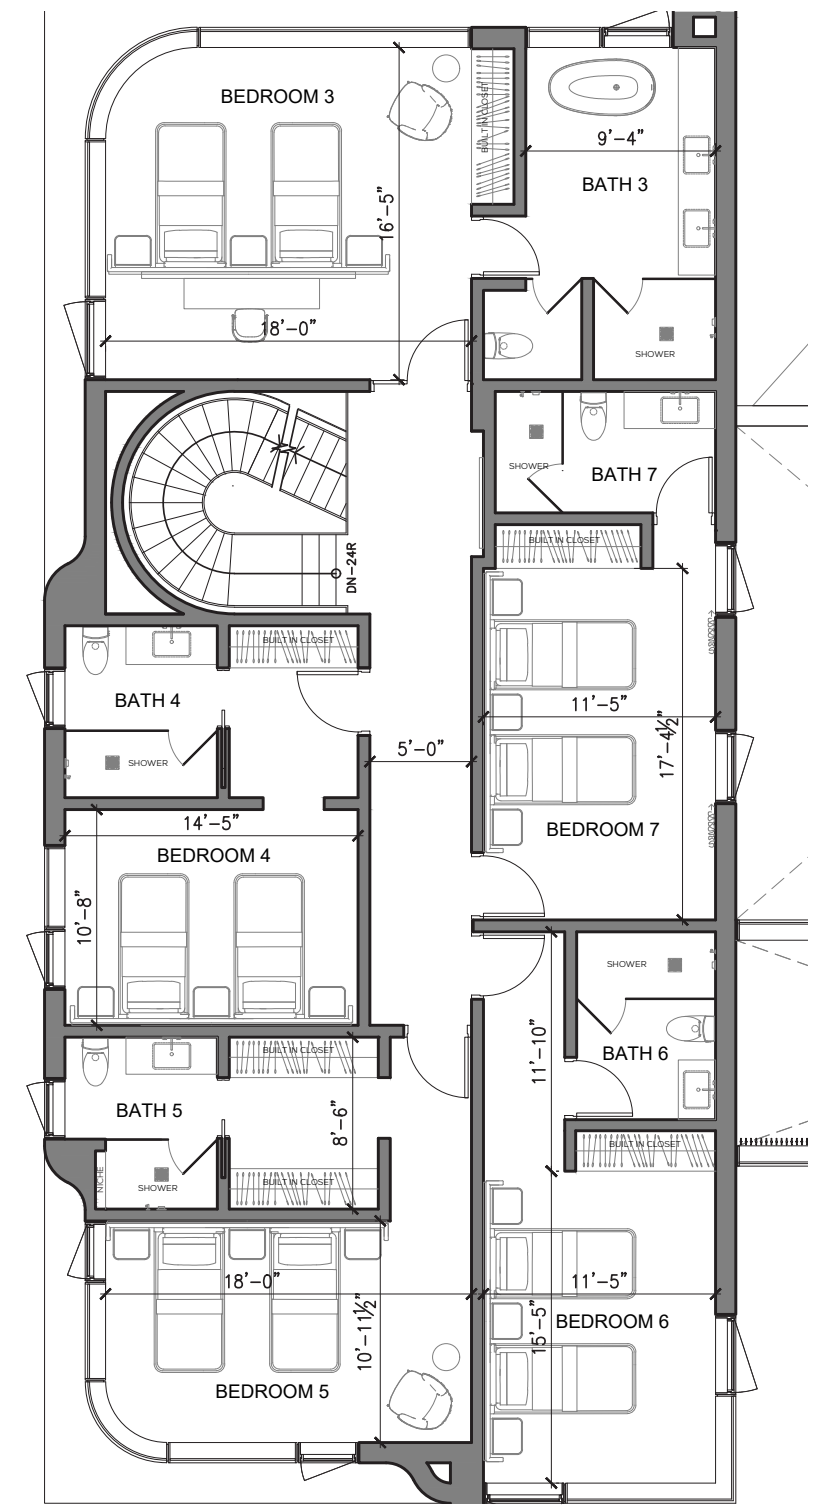

7 ROSE HILL RESIDENCE

SCHEMATIC PRESENTATION | PHASE 2 - PHASE 3

STUDIO
MUNGE

SPA

INDOOR POOL SAUNA STEAM ROOM

MASSAGE ROOM GYM

CENTRAL SHOWER

SAUNA

RUG

MICROCEMENT

GUEST HOUSE
-PUBLIC AREA-

KITCHEN LOUNGE POWDER ROOM

GUEST HOUSE - PUBLIC AREA

GUEST HOUSE - KITCHEN/ LOUNGE AREA

GUEST HOUSE - KITCHEN/ LOUNGE AREA

GUEST HOUSE - KITCHEN/ LOUNGE AREA

GUEST HOUSE
-TYPICAL BEDROOM-

1ST FLOOR
TYPICAL BEDROOMS

2ND FLOOR
TYPICAL BEDROOMS

GUEST HOUSE
-SPECIAL SUITES-

SPECIAL SUITES

GUEST HOUSE

SPECIAL SUITE #1 - BEDROOM

SPECIAL SUITE #1 - BATHROOM

SPECIAL SUITE #2 - BEDROOM

SPECIAL SUITE #2 - BEDROOM

SPECIAL SUITE #2 - BEDROOM

SPECIAL SUITE #2 - BEDROOM

SPECIAL SUITE #2 - BATHROOM

SPECIAL SUITE #2 - BATHROOM

SUNROOM

BASEMENT - SCHEMATIC SUMMARY