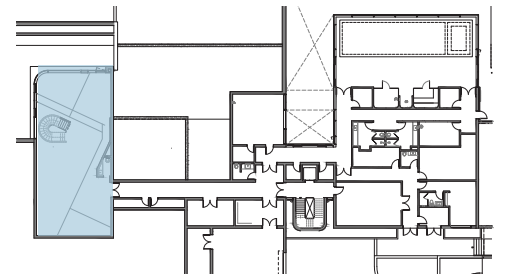

7 ROSE HILL RESIDENCE

SCHEMATIC PRESENTATION | PHASE 2 - PHASE 3

STUDIO
MUNGE

SPA

INDOOR POOL SAUNA STEAM ROOM

MASSAGE ROOM GYM

CENTRAL SHOWER

SAUNA

POOL AMENITIES

STEAM ROOM

MUDROOM

MUDROOM HALLWAY POWDER ROOM

MUDROOM

PLAY AREA

PLAY AREA

MICROCEMENT