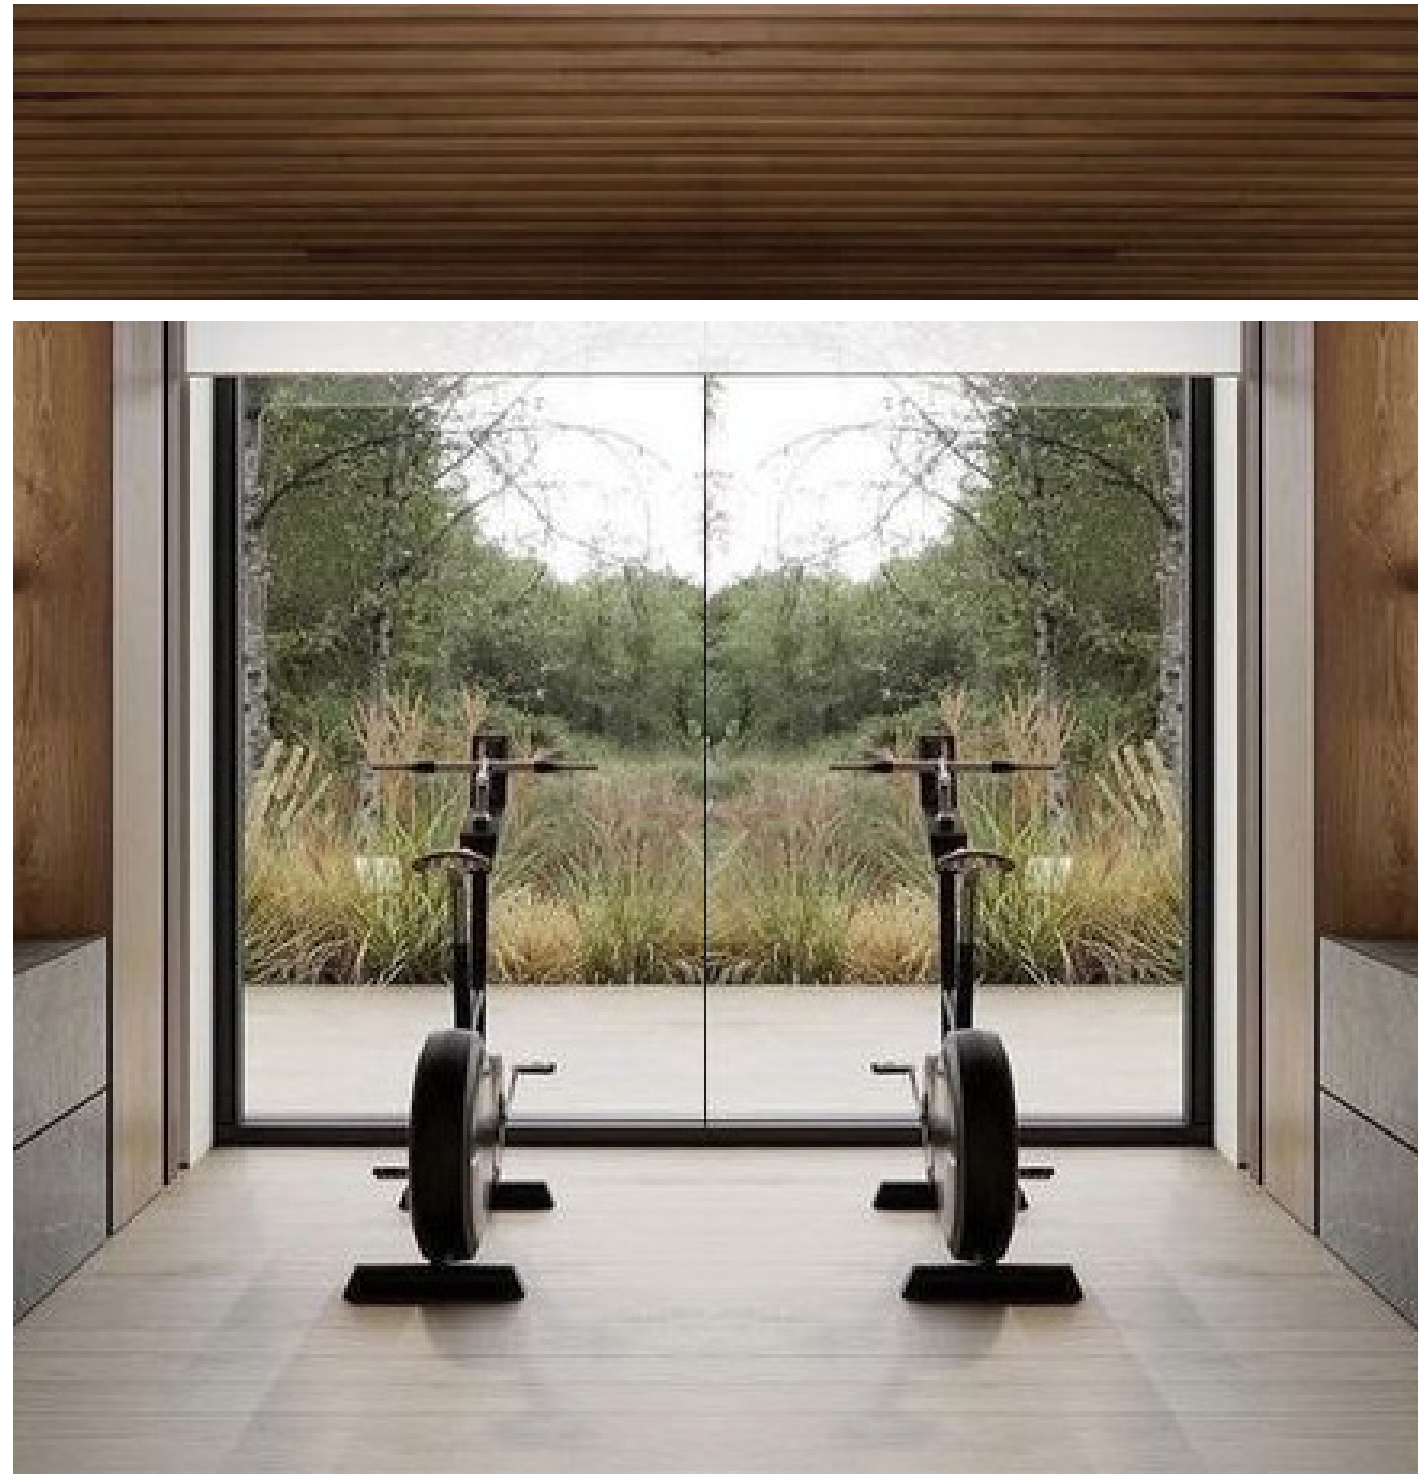

7 ROSE HILL RESIDENCE

SCHEMATIC PRESENTATION | PHASE 2 - PHASE 3

STUDIO
MUNGE

SPA

INDOOR POOL SAUNA STEAM ROOM

MASSAGE ROOM GYM

CENTRAL SHOWER

SAUNA

POOL AMENITIES

STEAM ROOM

MUDROOM

MUDROOM HALLWAY POWDER ROOM

MUDROOM

PLAY AREA

PLAY AREA

MICROCEMENT