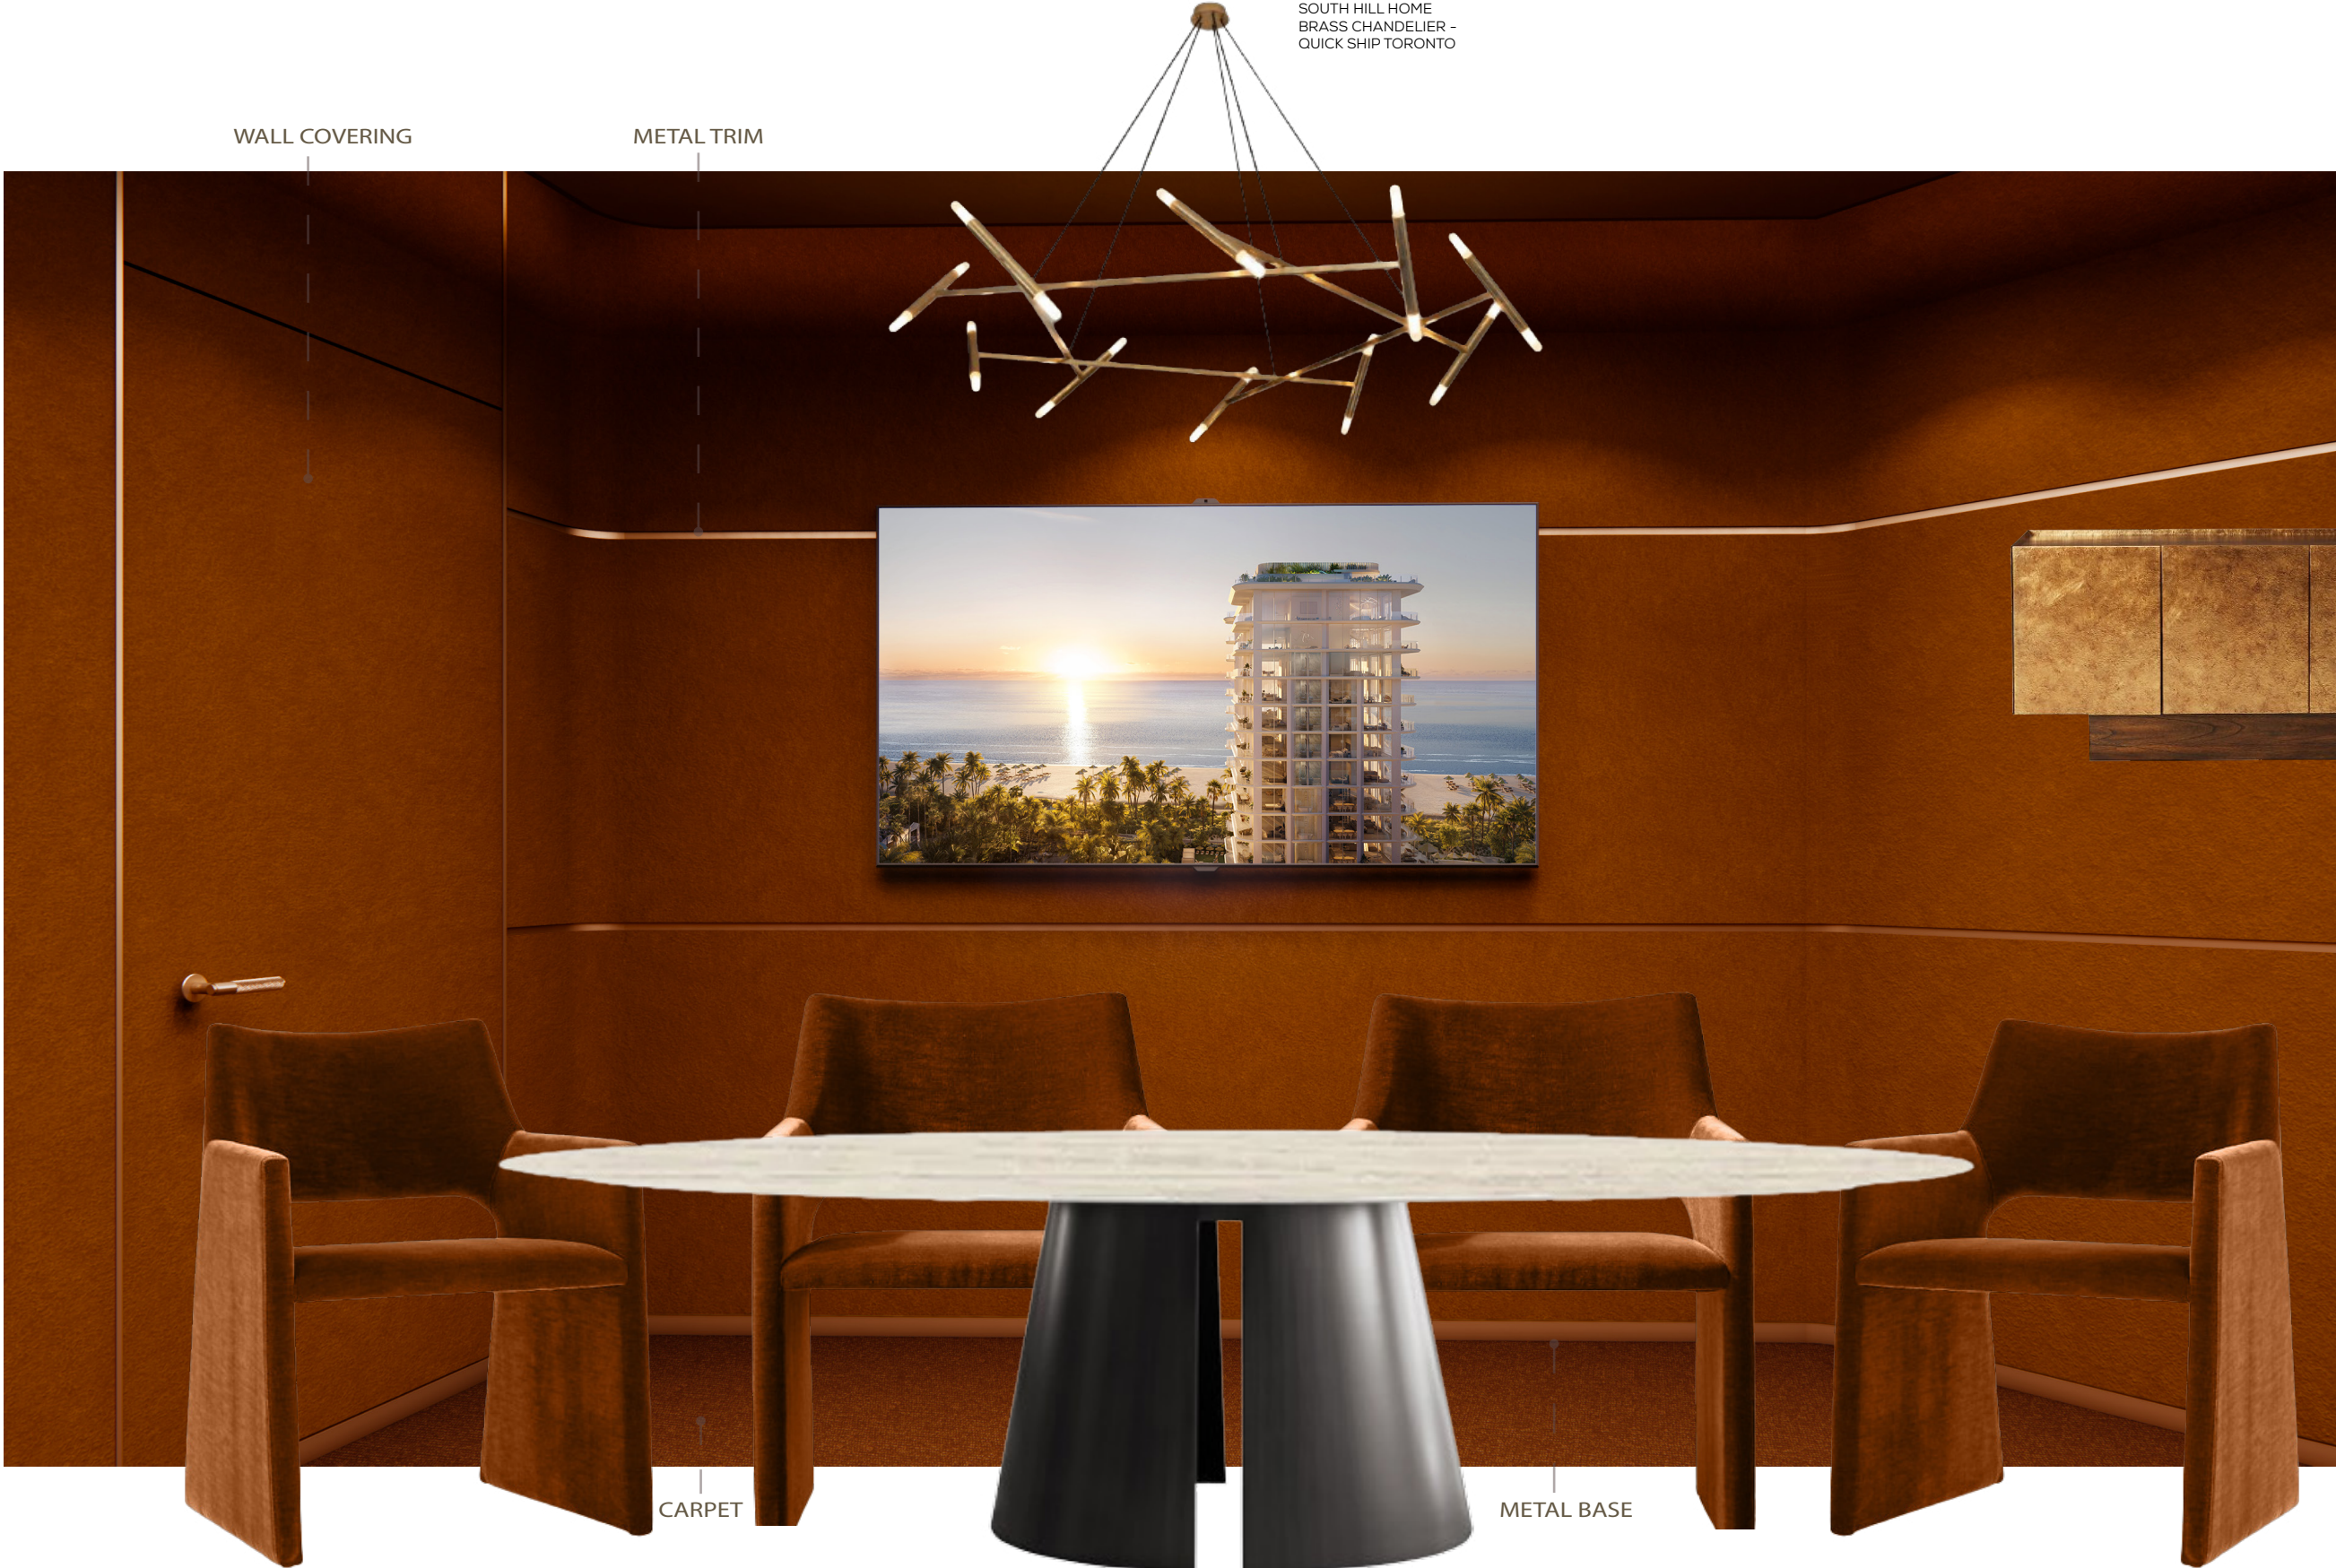

# CONFERENCE ROOM FF&E

WALL COVERING

METAL TRIM

SOUTH HILL HOME  
BRASS CHANDELIER -  
QUICK SHIP TORONTO

CB2 CREDENZA -  
IN STOCK

CB2 CHAIRS -  
IN STOCK /  
CHAIRS TO BE RE-UP-  
HOLSTERED WITH THE  
SAME WALL FABRIC  
COLOR

SOUTH HILL HOME  
TABLE -  
QUICK SHIP TORONTO

CARPET

METAL BASE