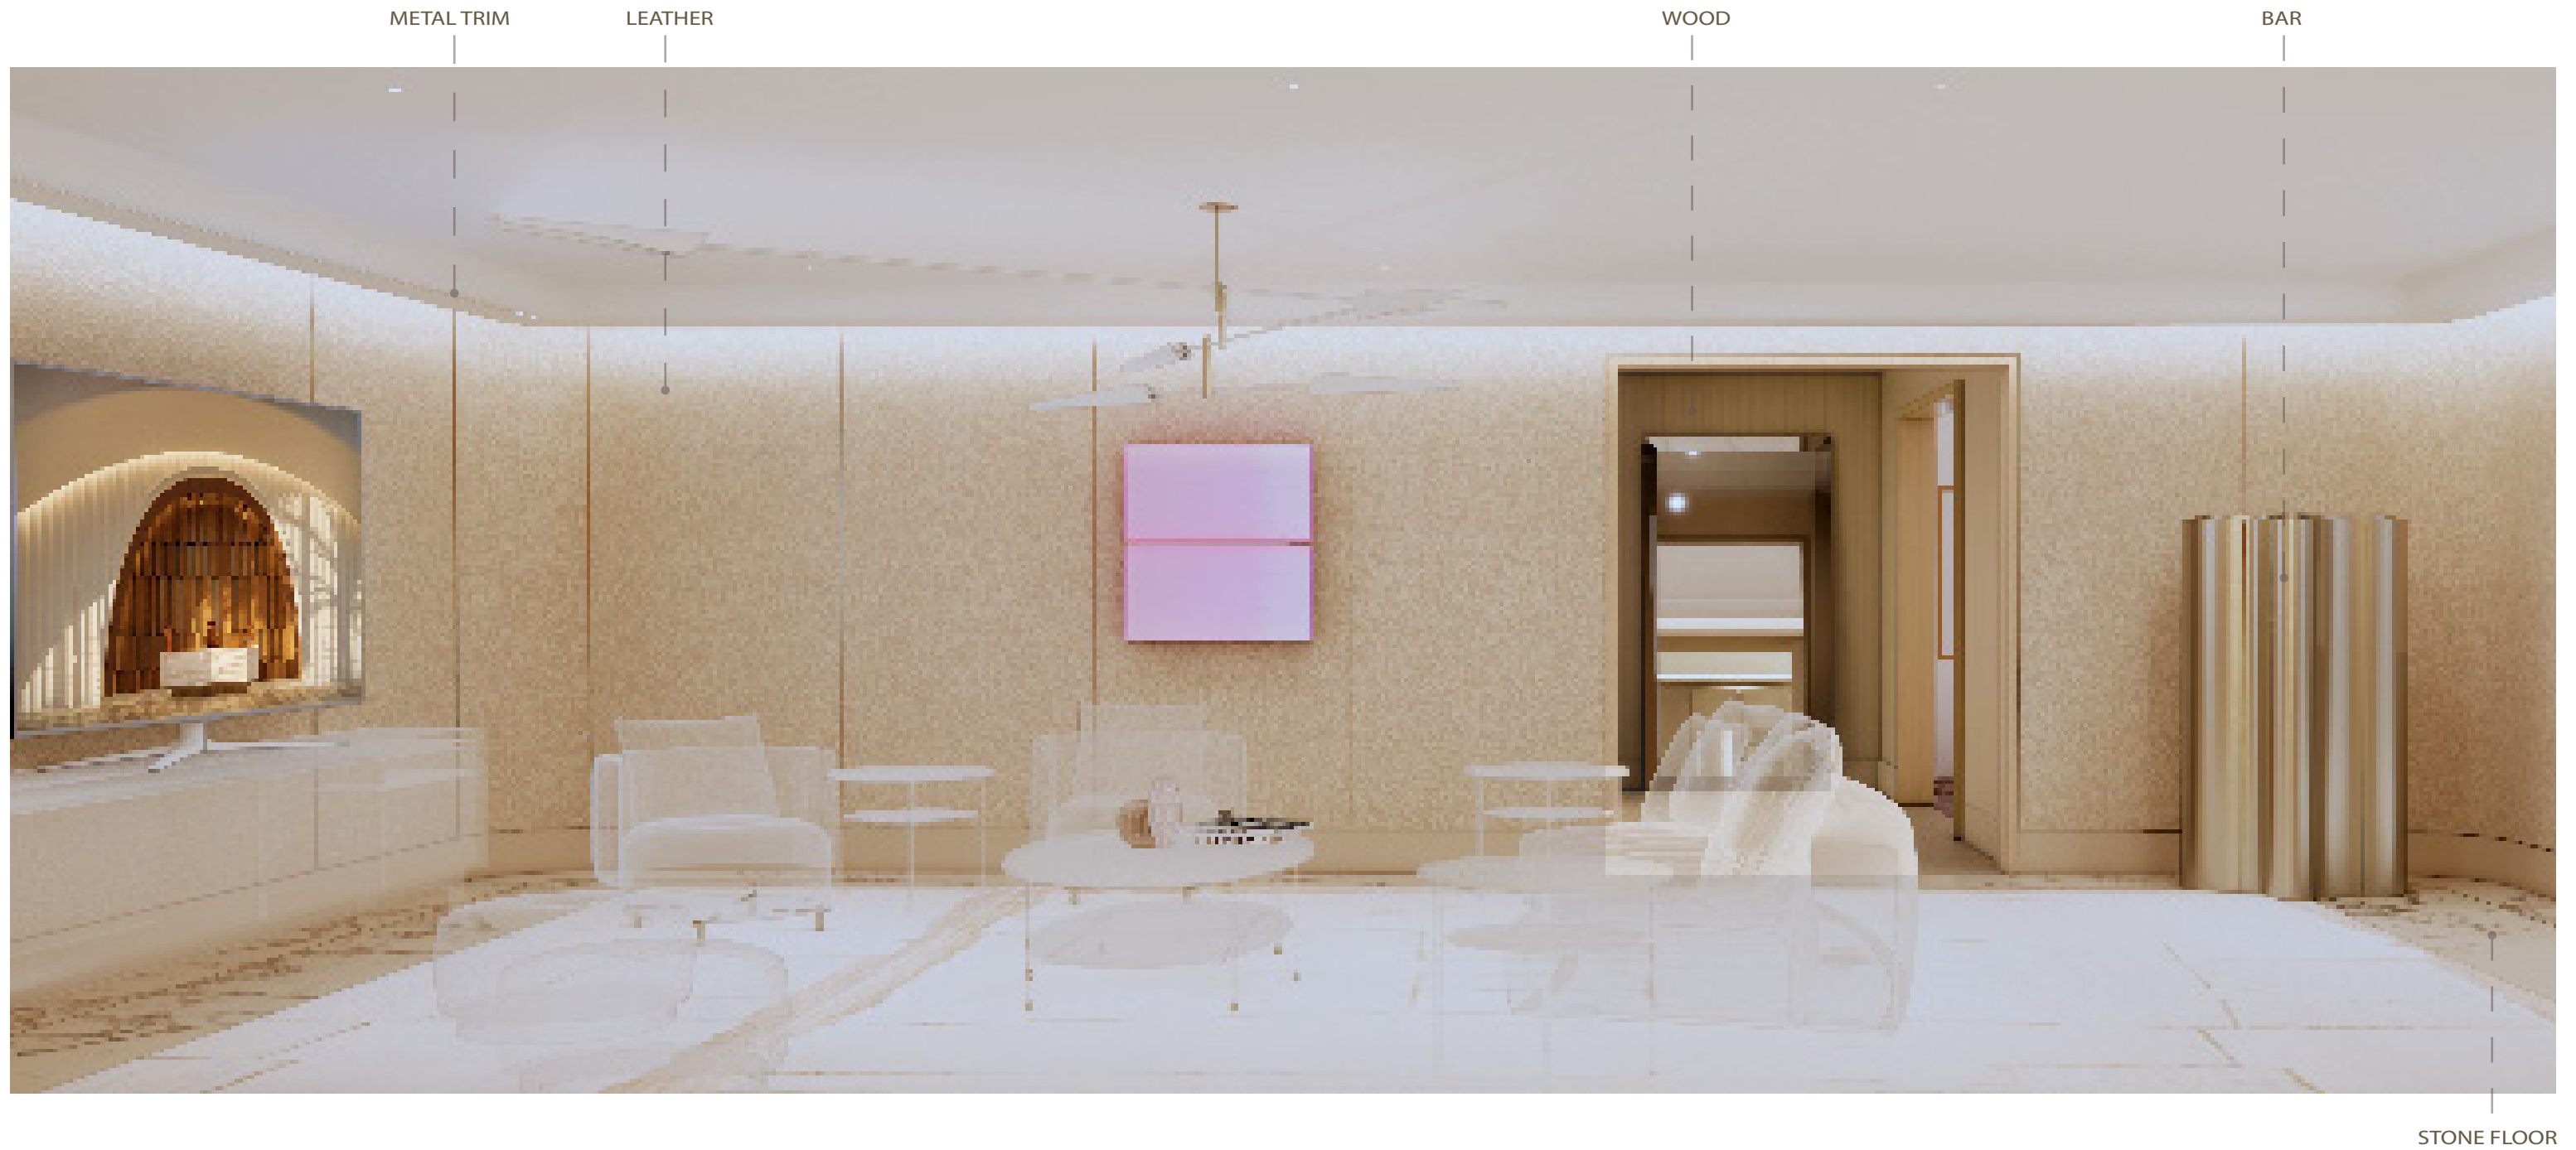

LIVING ROOM