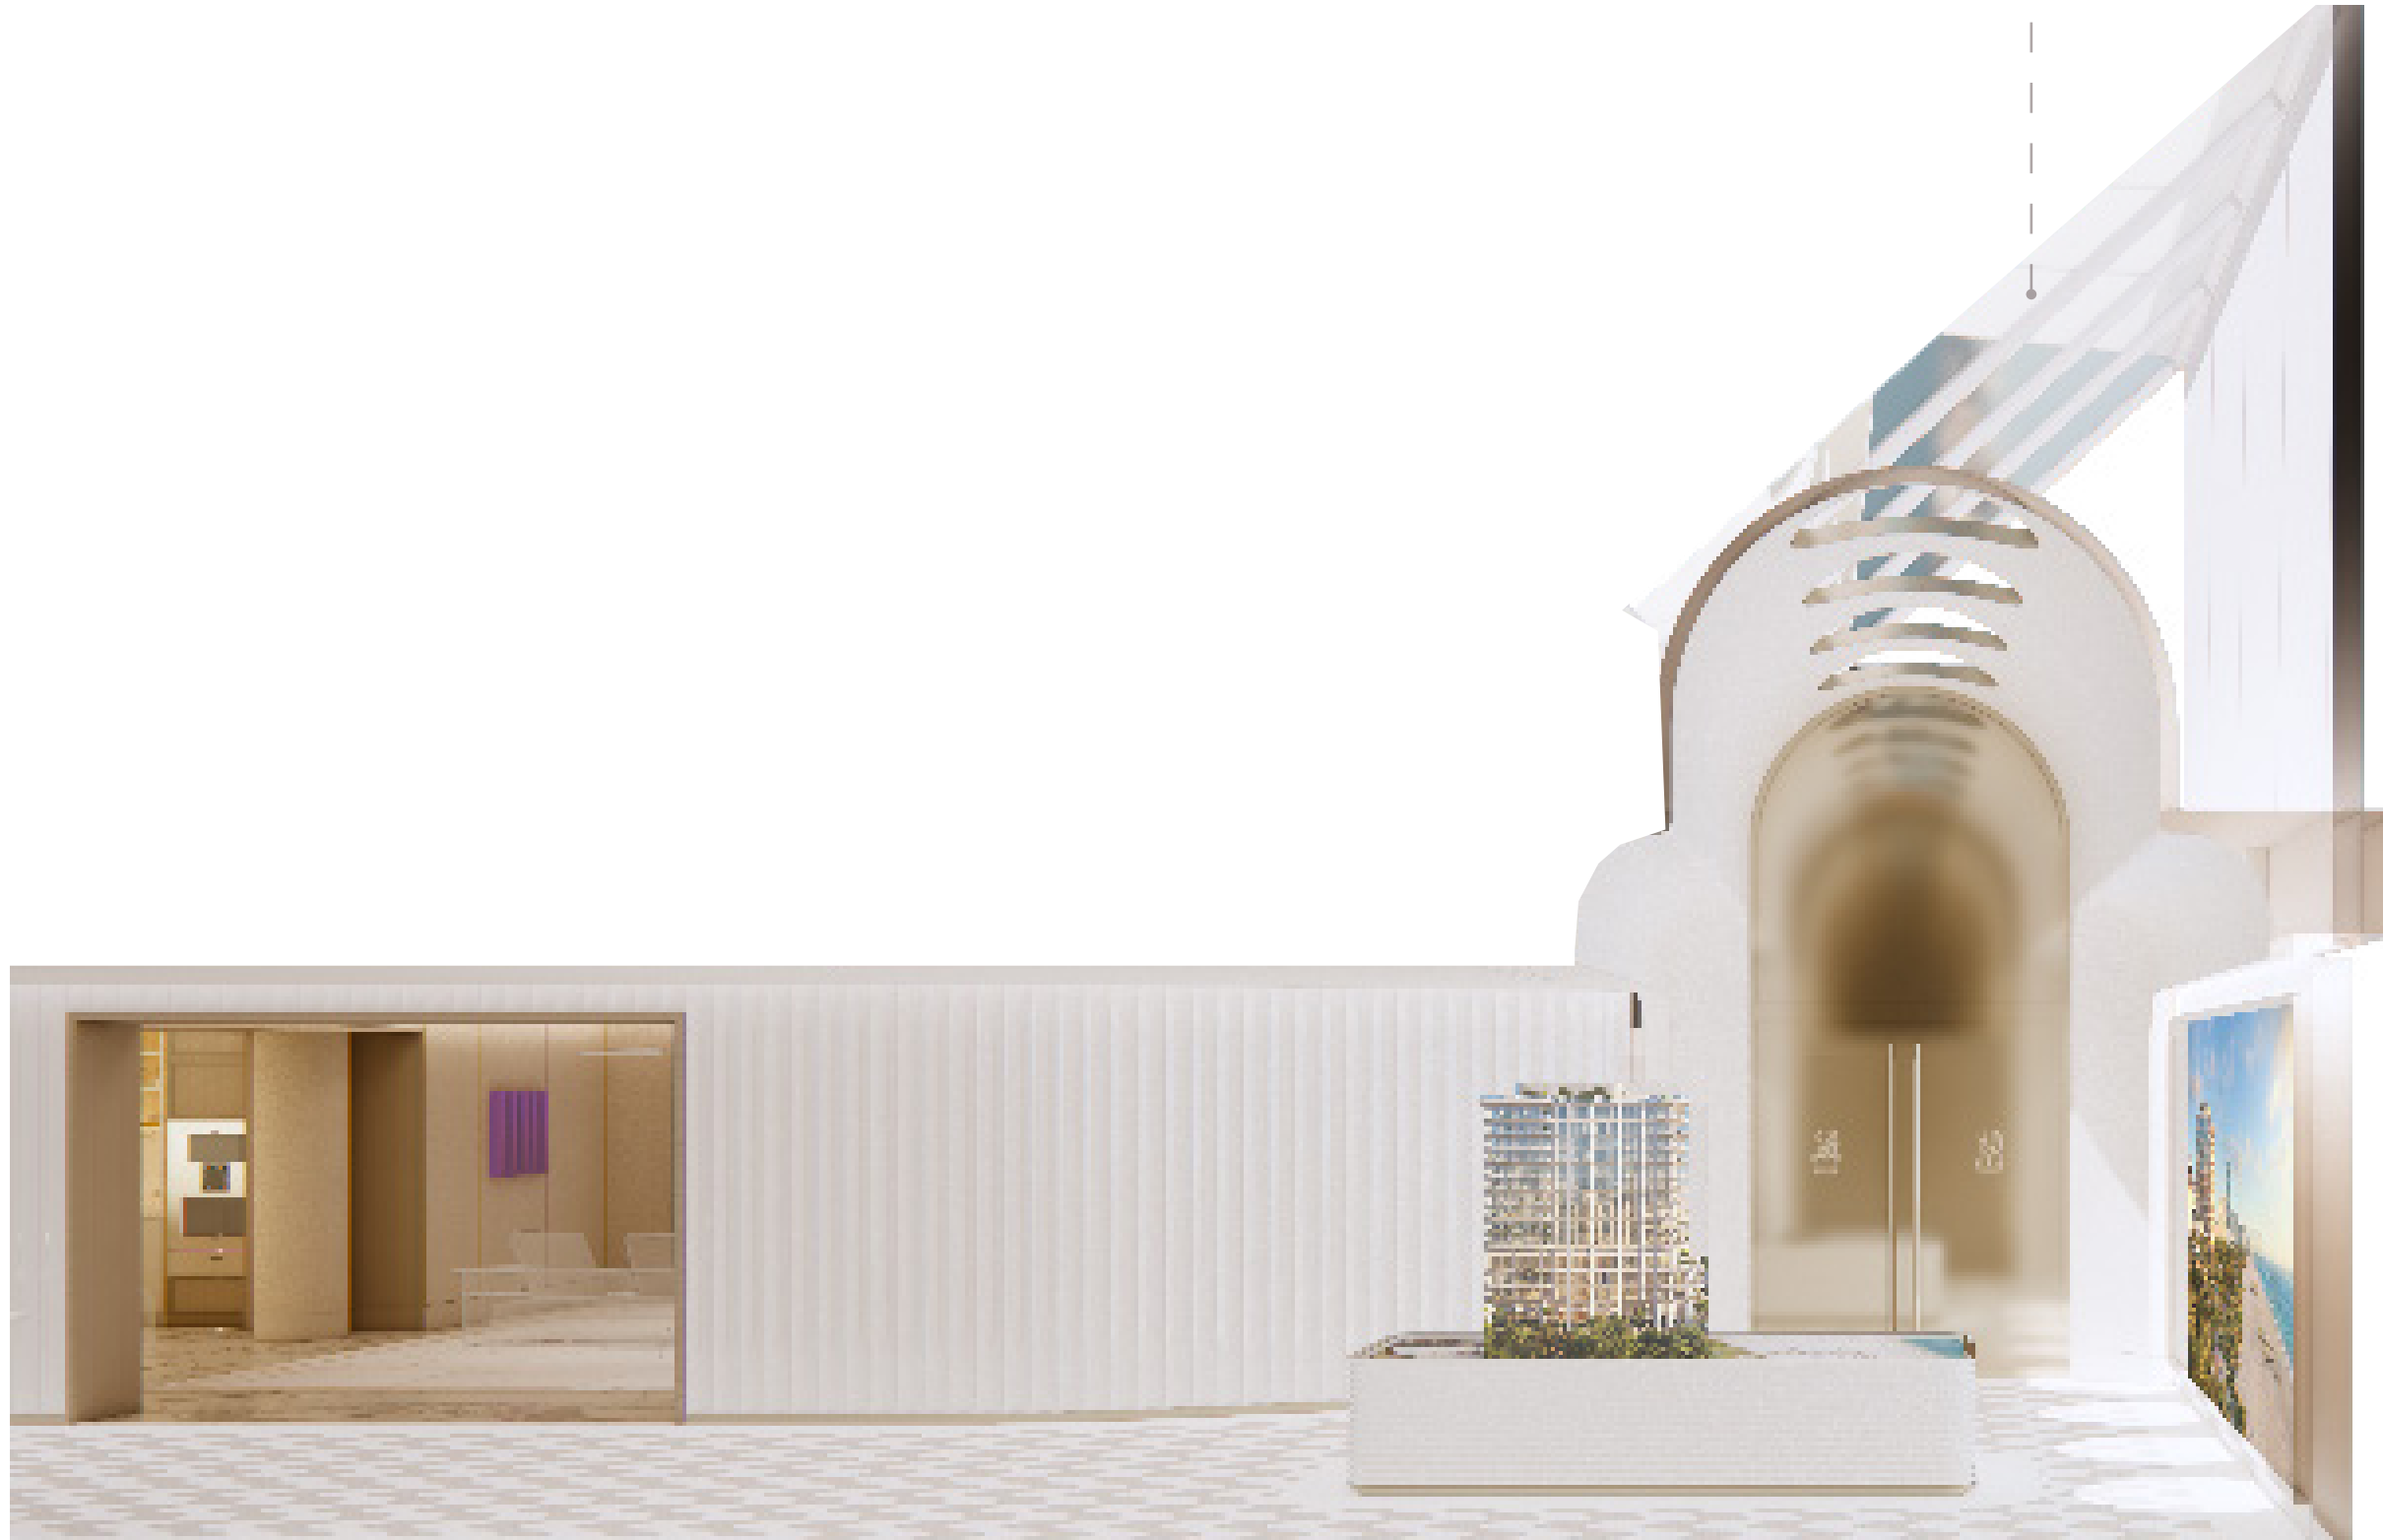

LACQUER WOOD
SCALE MODE BASE

CARPET

THE SAGAMORE 

© Studio Munge Inc - All Rights Reserved 2024

ENTRY SECTION

SKY LIGHT WINDOW

ENTRY

HIGH GLOSS
LACQUER WOOD
SCALLOPS