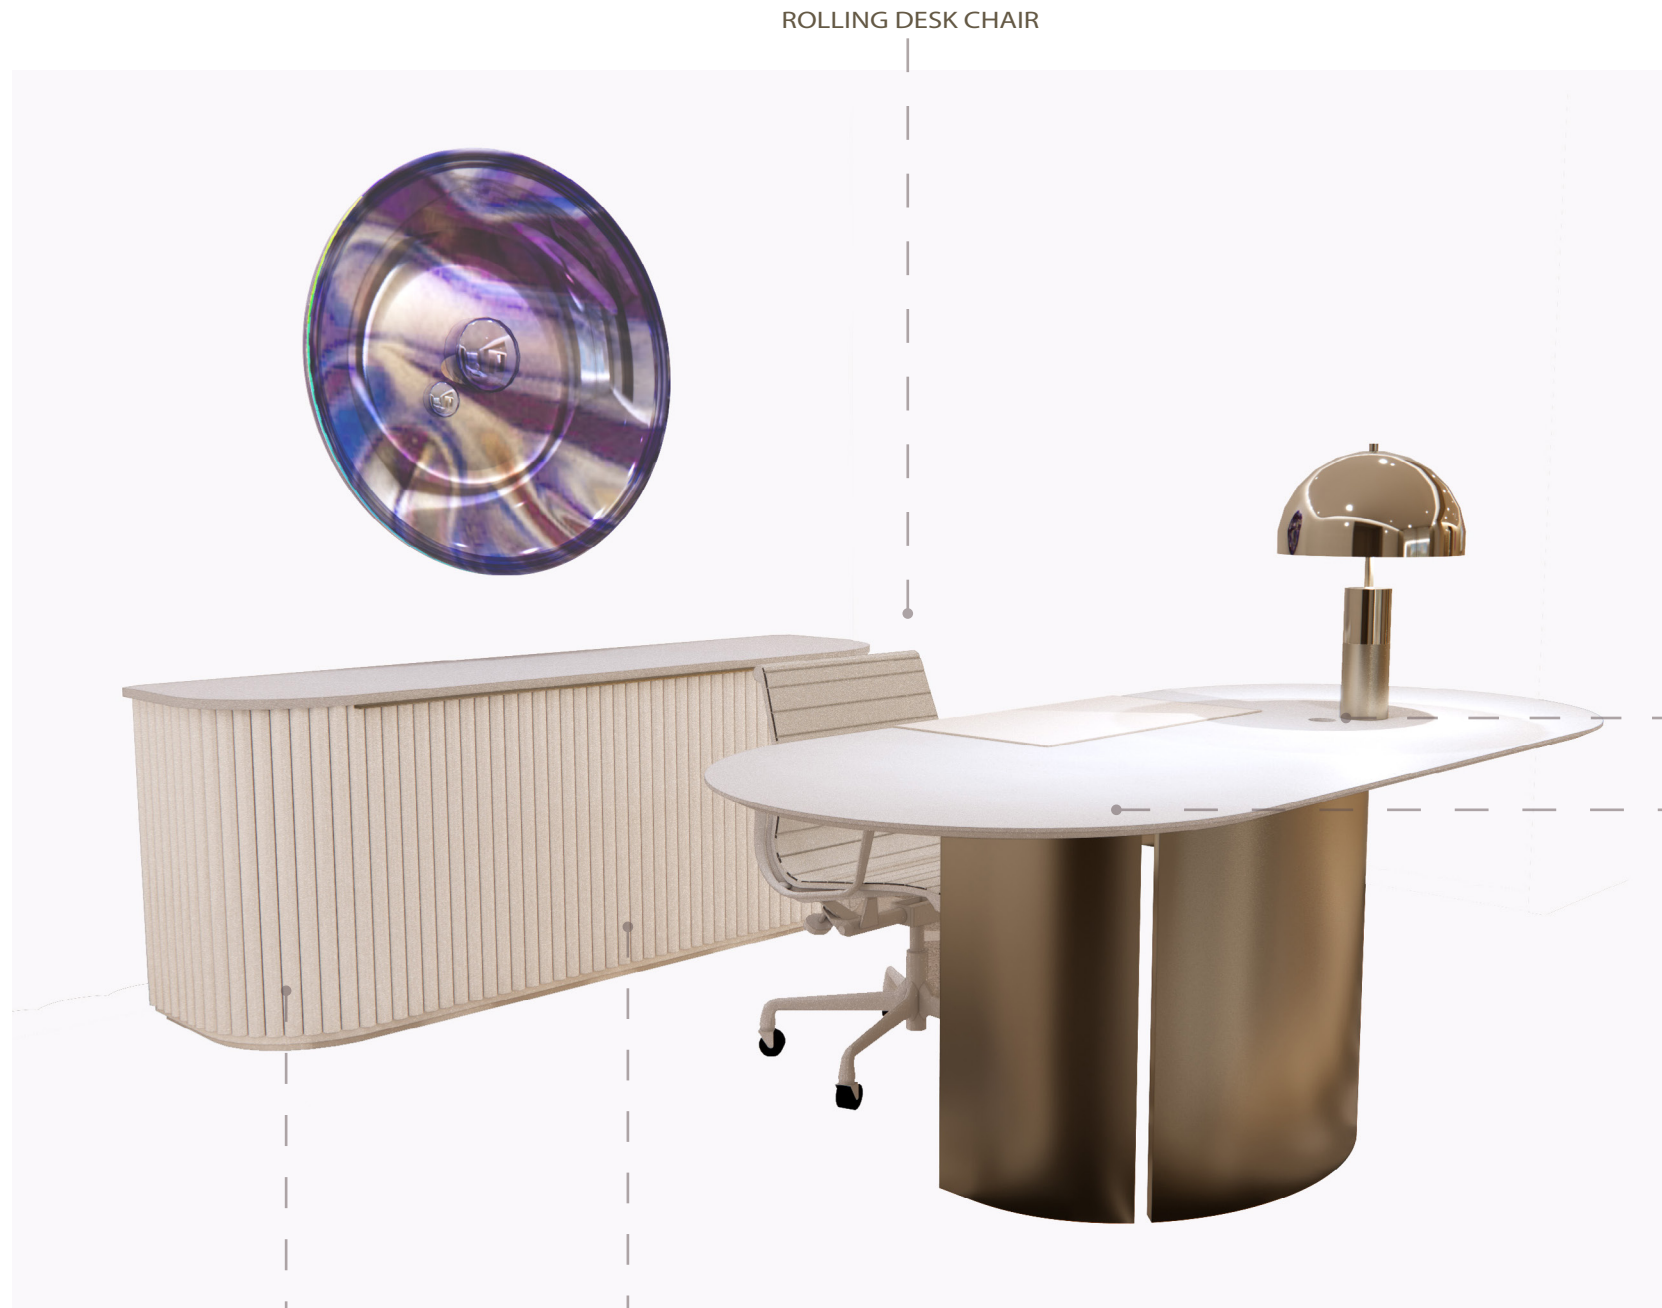

CARPET

GLASS DOOR WITH
METAL FRAME

ENTRY CARPET

BORDER TEXTURE

GRAPHIC PATTERN

COLOR POMS

ENTRY FF&E

ROLLING DESK CHAIR