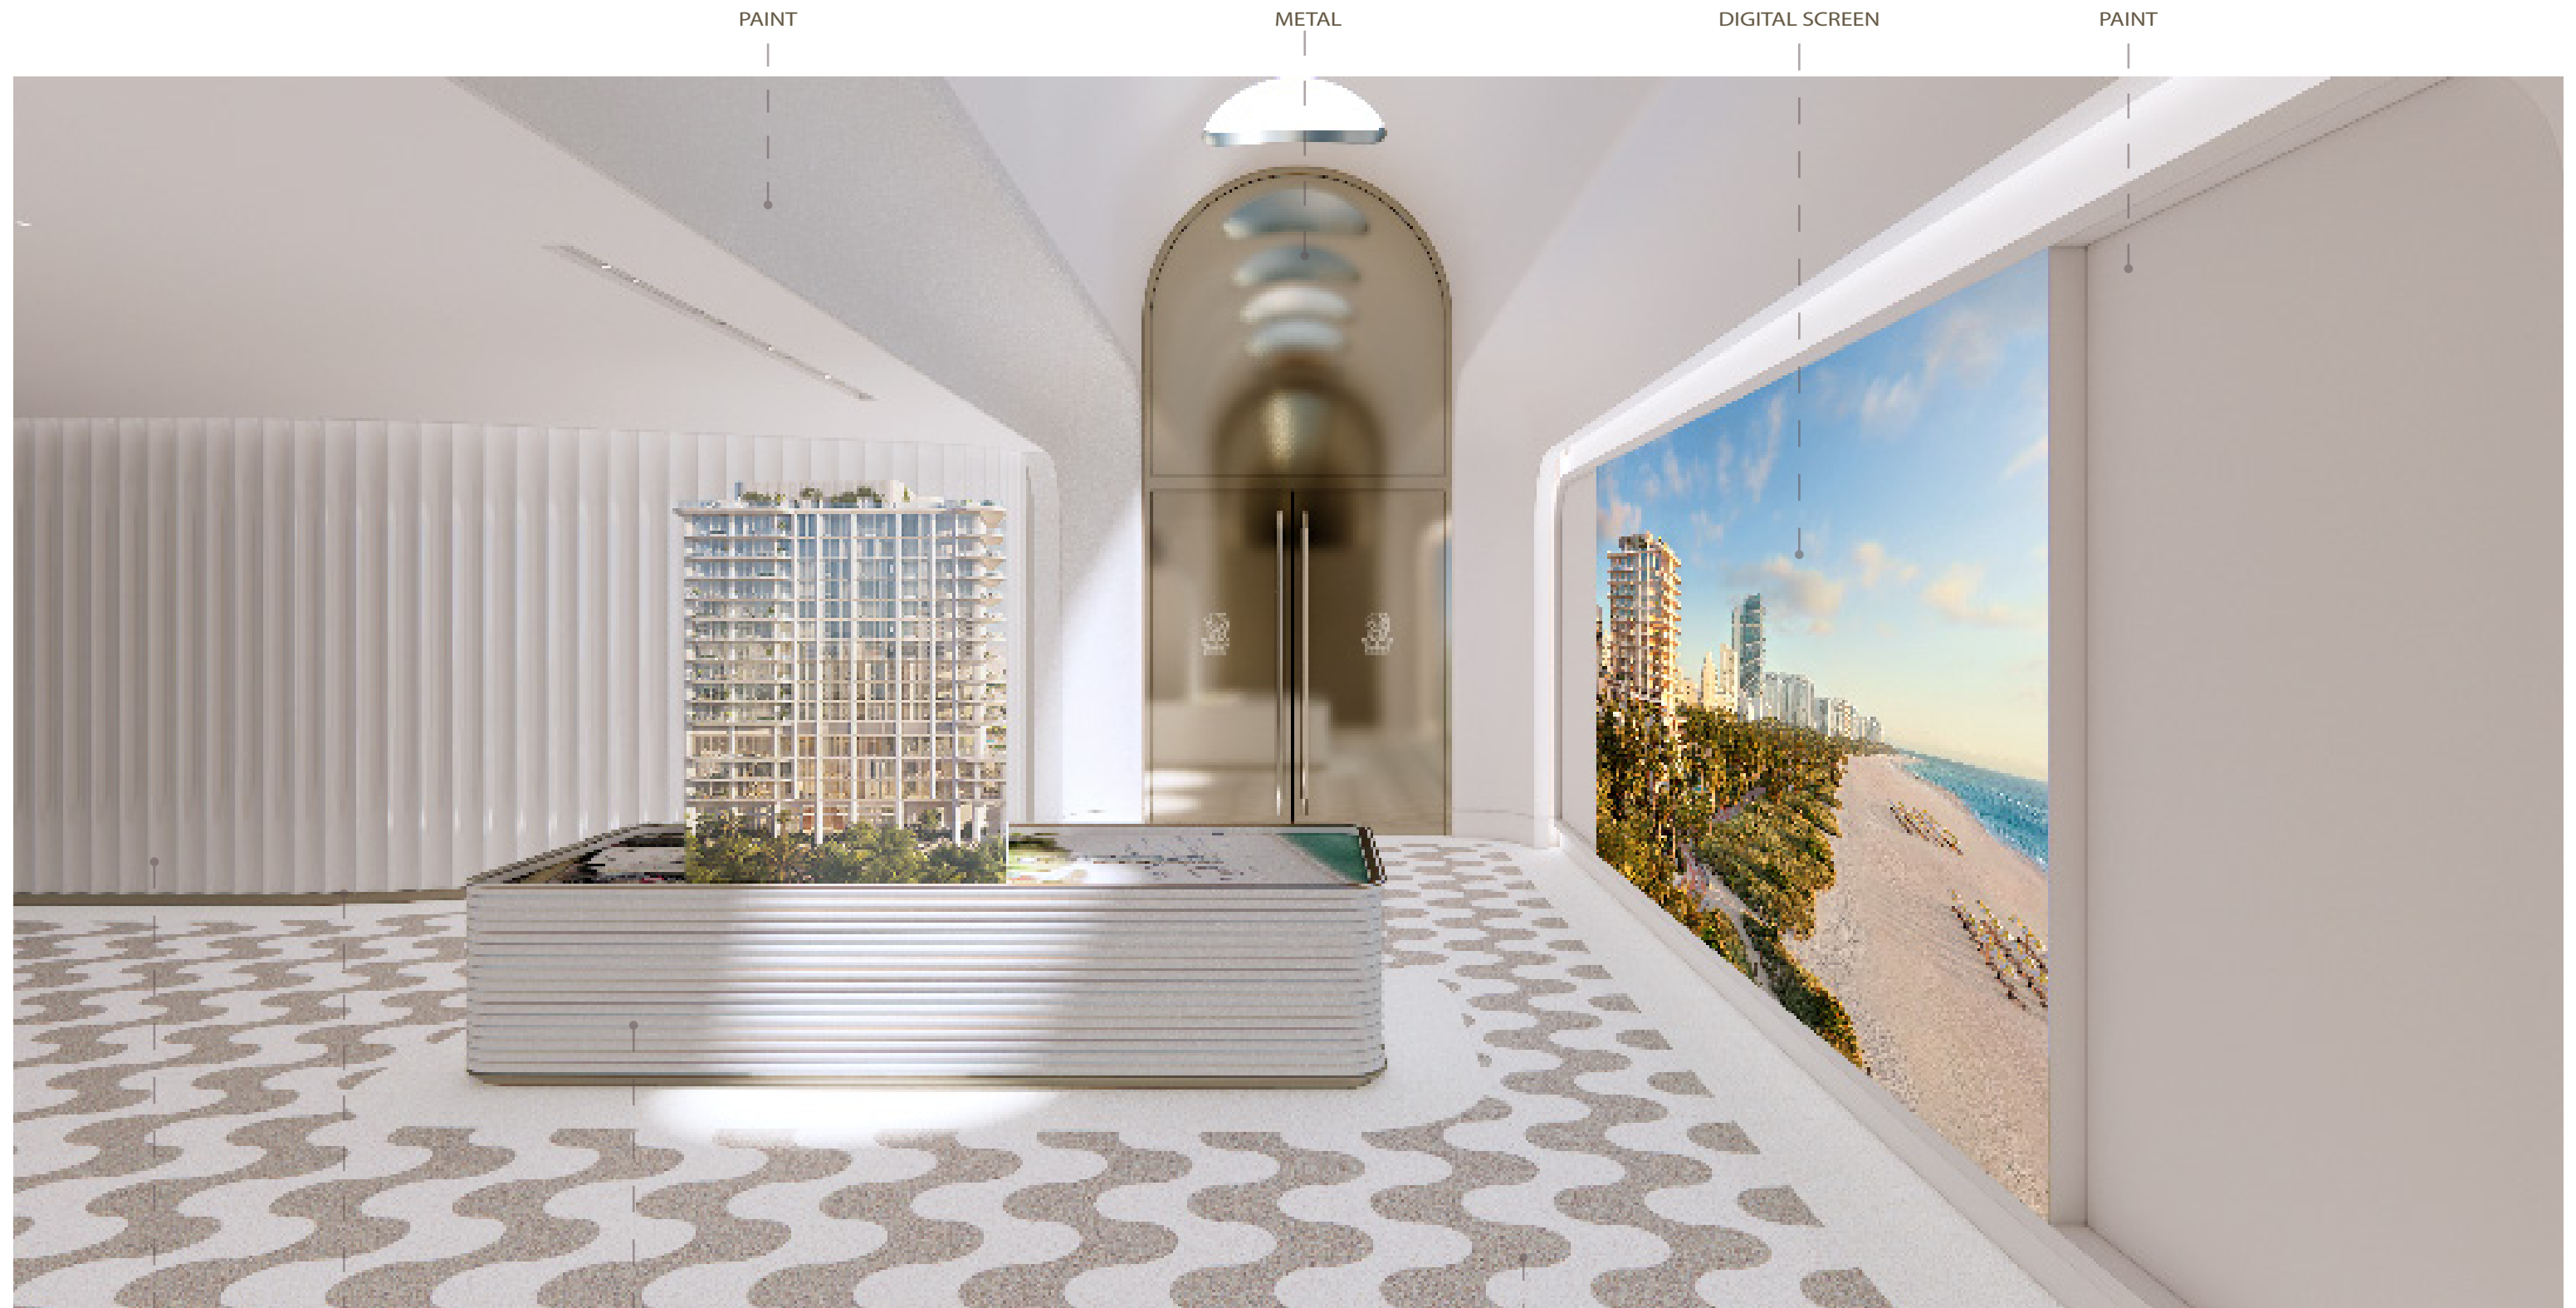

ENTRY

PAINT

METAL

DIGITAL SCREEN

PAINT

6

HIGH GLOSS
LACQUER WOOD
SCALLOPS

METAL BASE

LACQUER WOOD
SCALE MODE BASE

CARPET

THE SAGAMORE

© Studio Munge Inc - All Rights Reserved 2024