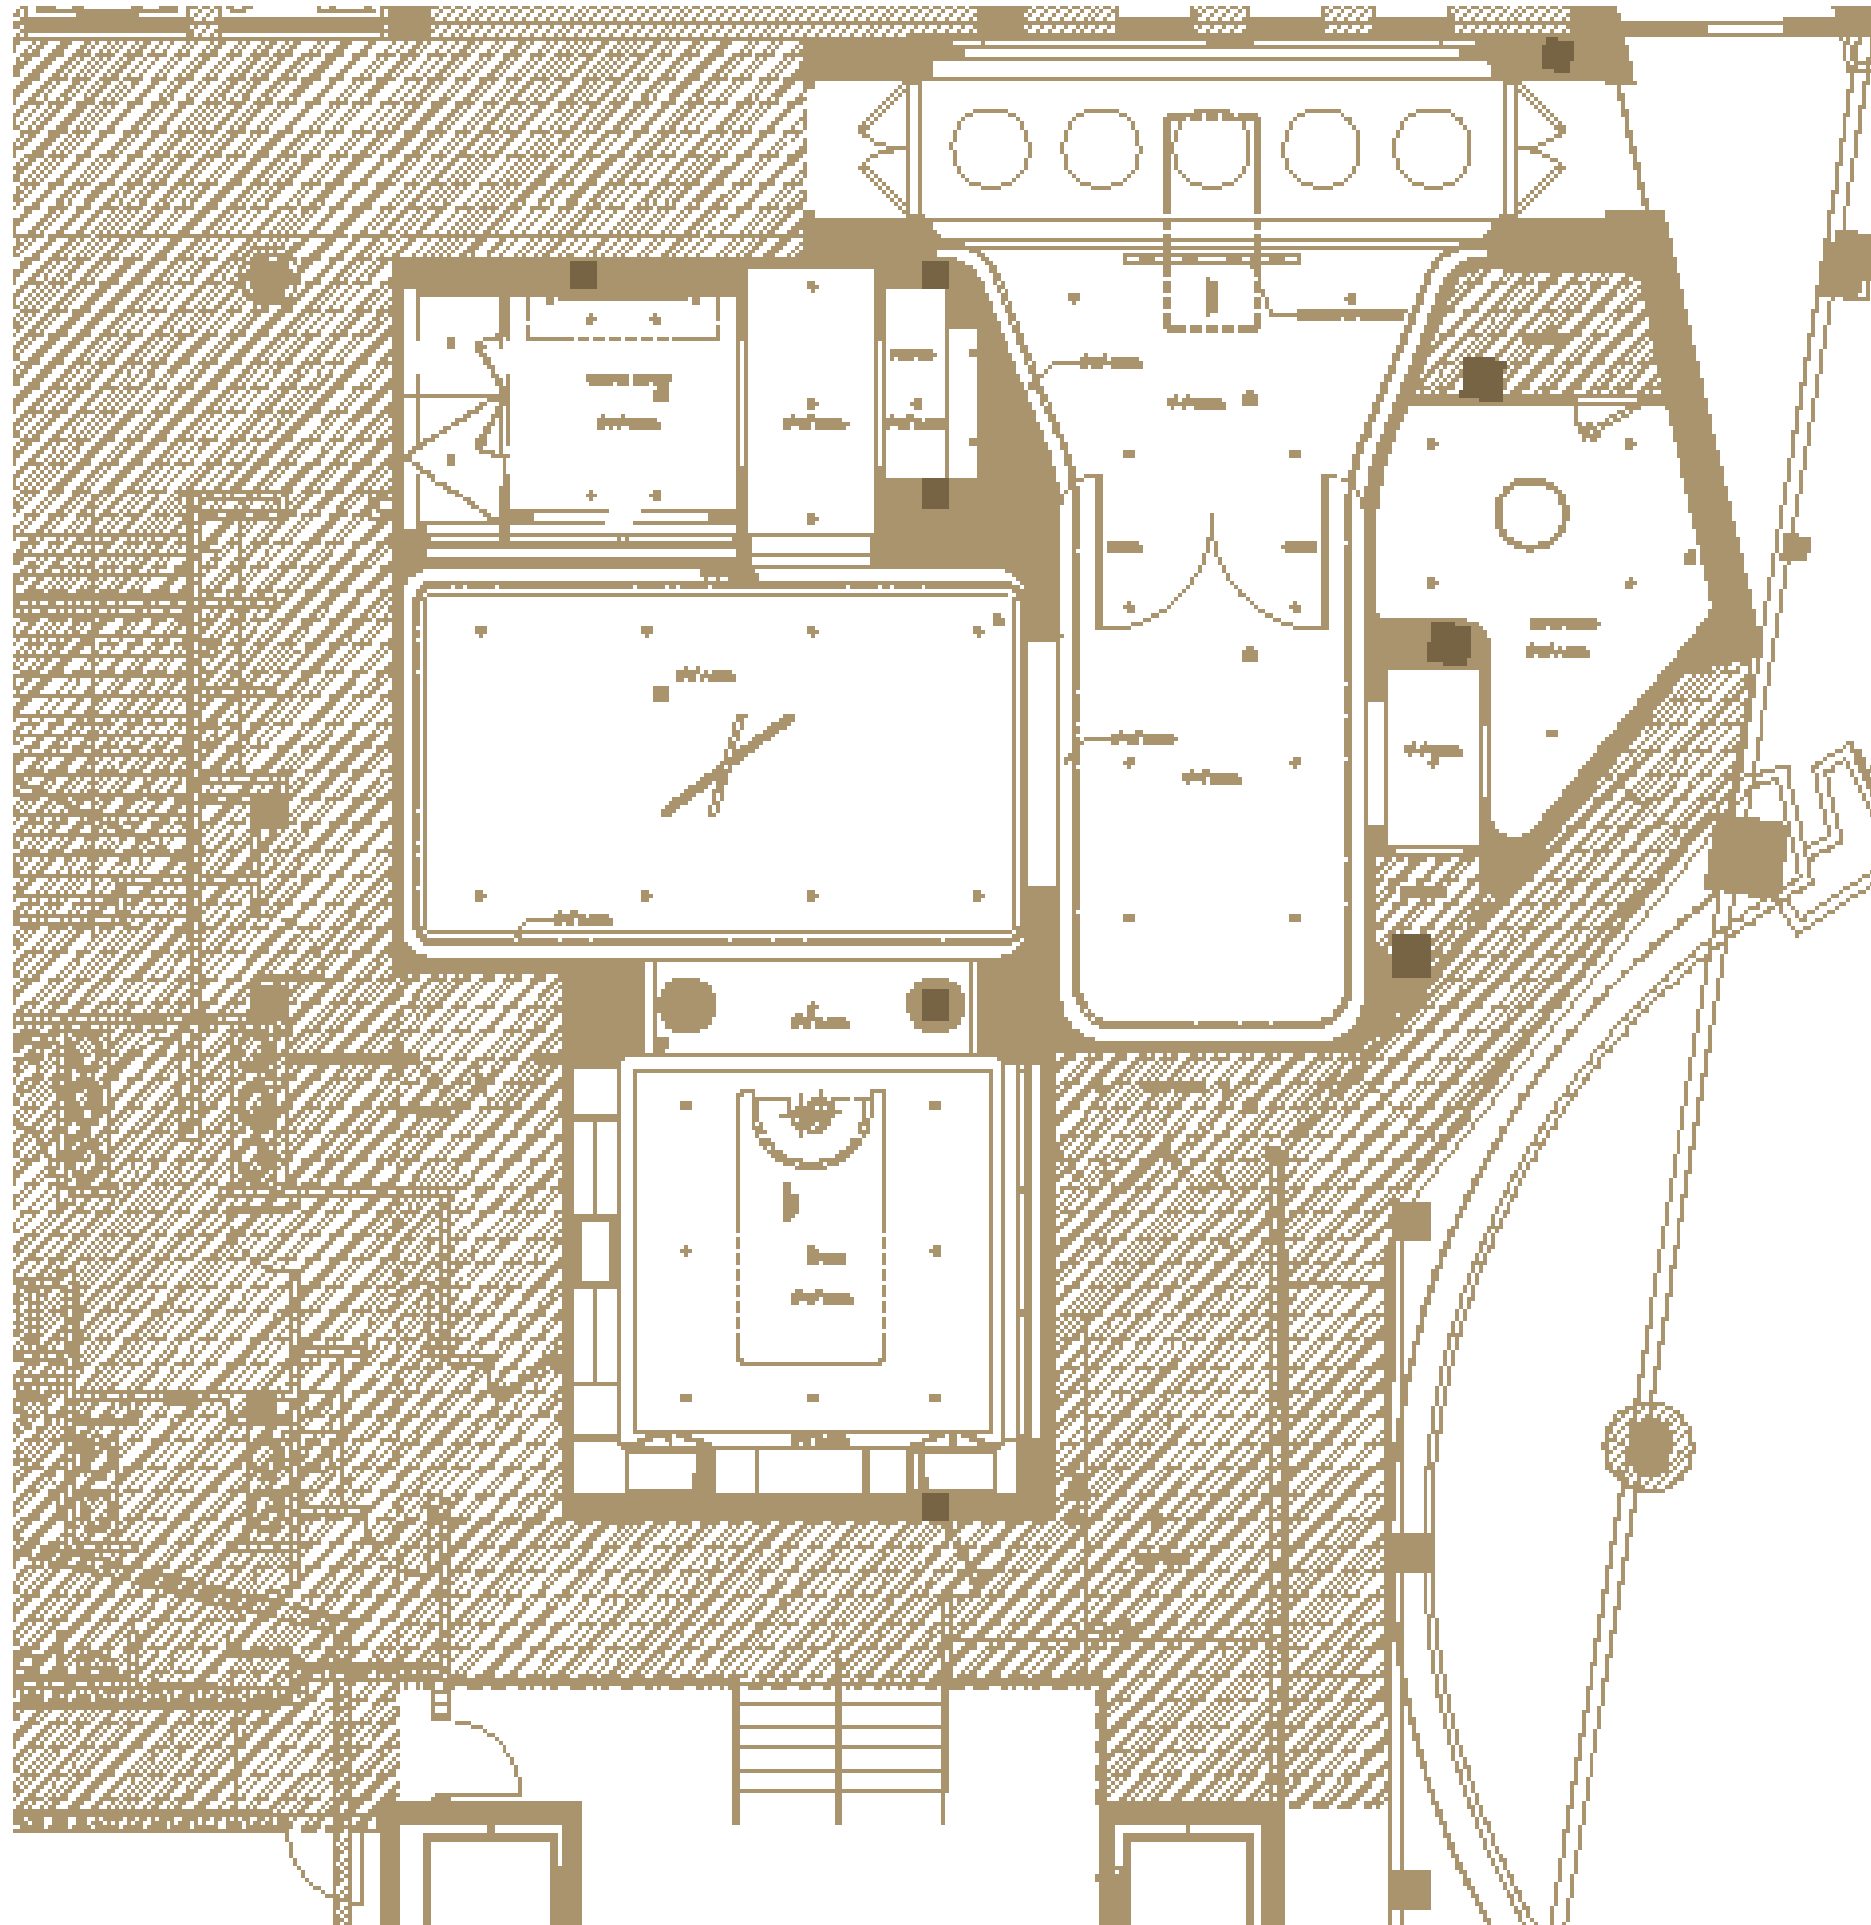

THE
SAGAMORE
RESIDENCE

SALES OFFICE: 100% SCHEMATIC DESIGN

JUNE, 14, 2024

BY
STUDIO
MUNGE

PROJECT JOURNEY

FLOOR PLAN

OPTION 2

3D PLAN

LACQUER WOOD
SCALE MODE BASE

CARPET

THE SAGAMORE 

© Studio Munge Inc - All Rights Reserved 2024

ENTRY SECTION

SKY LIGHT WINDOW

ENTRY

HIGH GLOSS
LACQUER WOOD
SCALLOPS