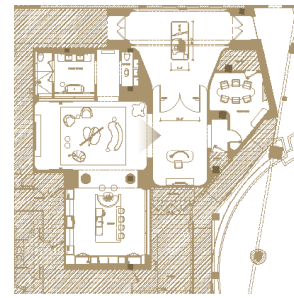

LIVING ROOM