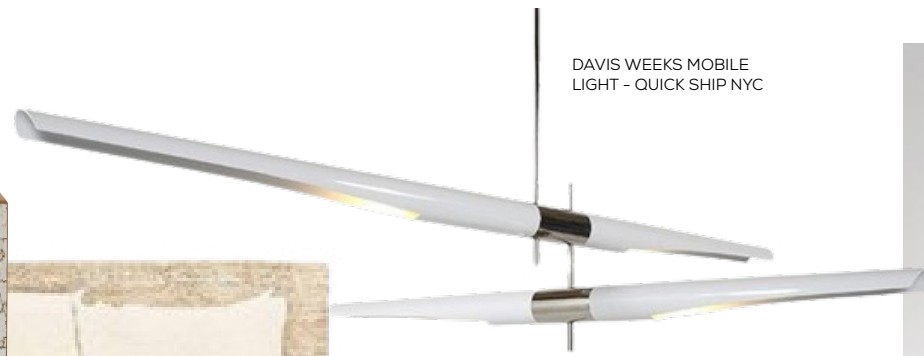

KITCHEN STONE

METAL INLAY

LIVING ROOM

LIVING ROOM FF&E

CB2 - IN STOCK

REGINE SCHUMANN ARTWORK - 8-10 WEEKS LEAD TIME COMMISSION

REGINE SCHUMANN ARTWORK - QUICK SHIP VANCOUVER

DAVIS WEEKS MOBILE LIGHT - QUICK SHIP NYC