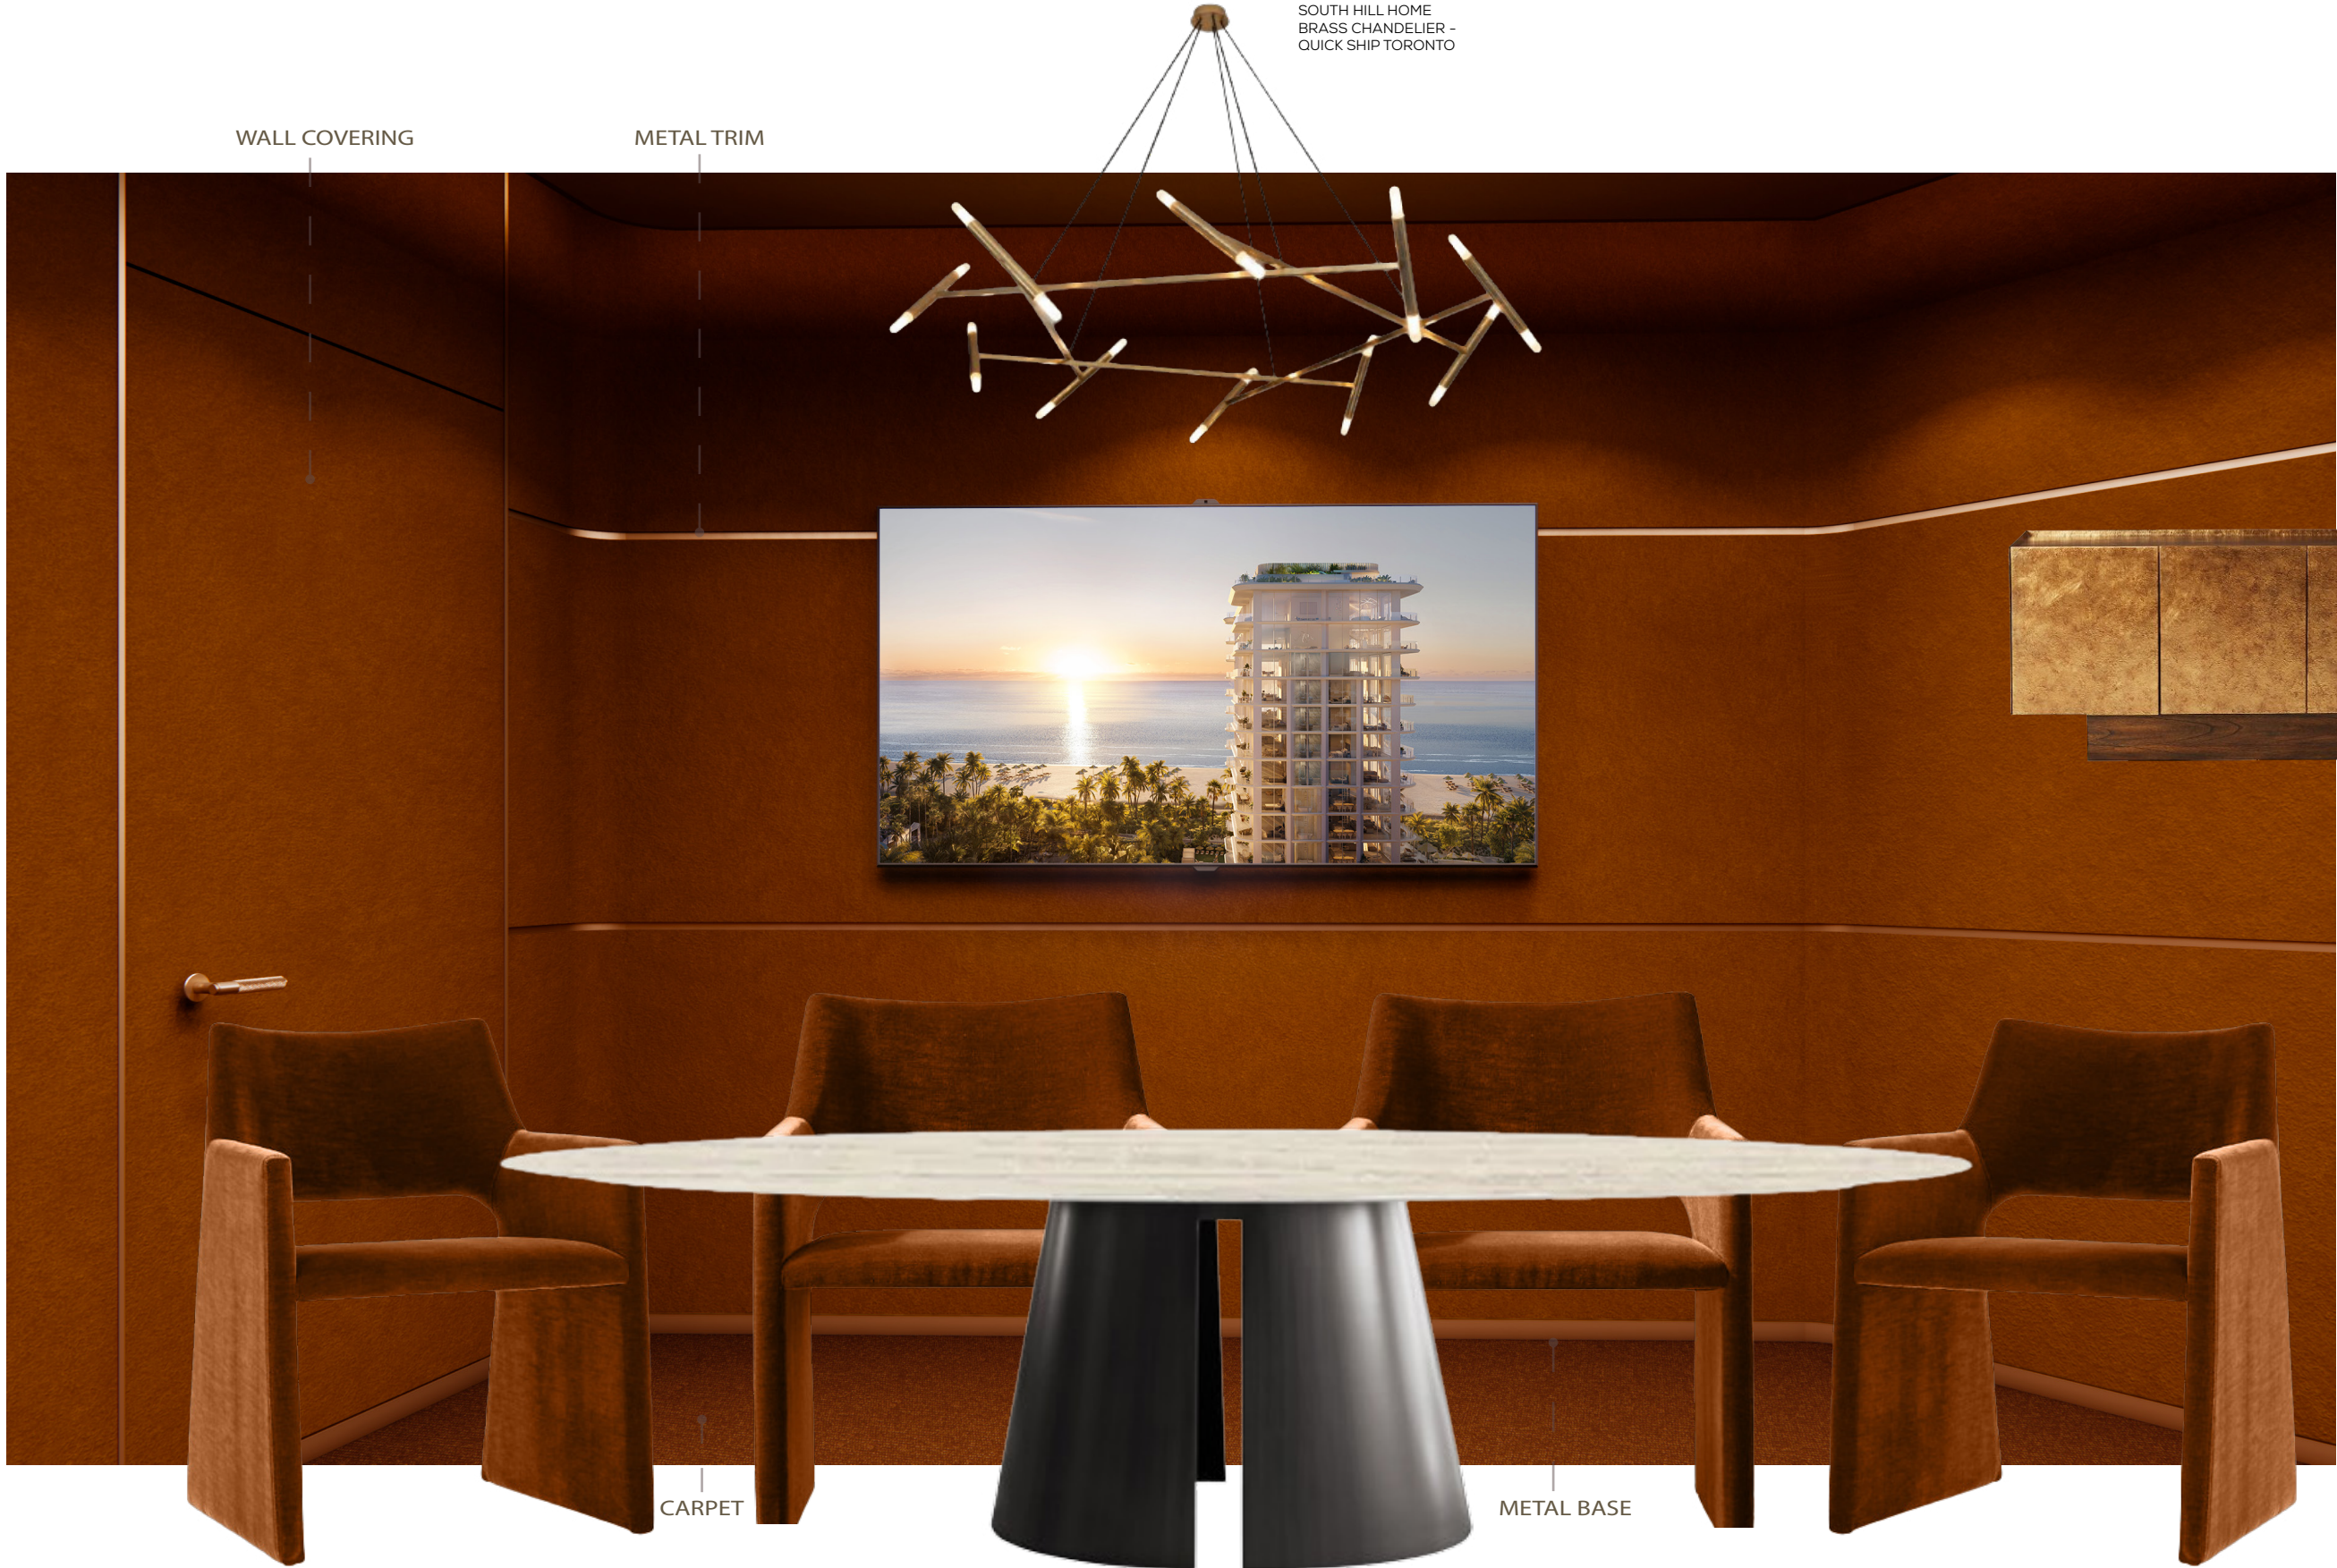

CB2 CHAIRS -
IN STOCK /
CHAIRS TO BE RE-UP-
HOLSTERED WITH THE
SAME WALL FABRIC
COLOR

SOUTH HILL HOME
TABLE -
QUICK SHIP TORONTO

CARPET

METAL BASE

CONFERENCE ROOM FF&E

WALL COVERING

METAL TRIM

SOUTH HILL HOME
BRASS CHANDELIER -
QUICK SHIP TORONTO