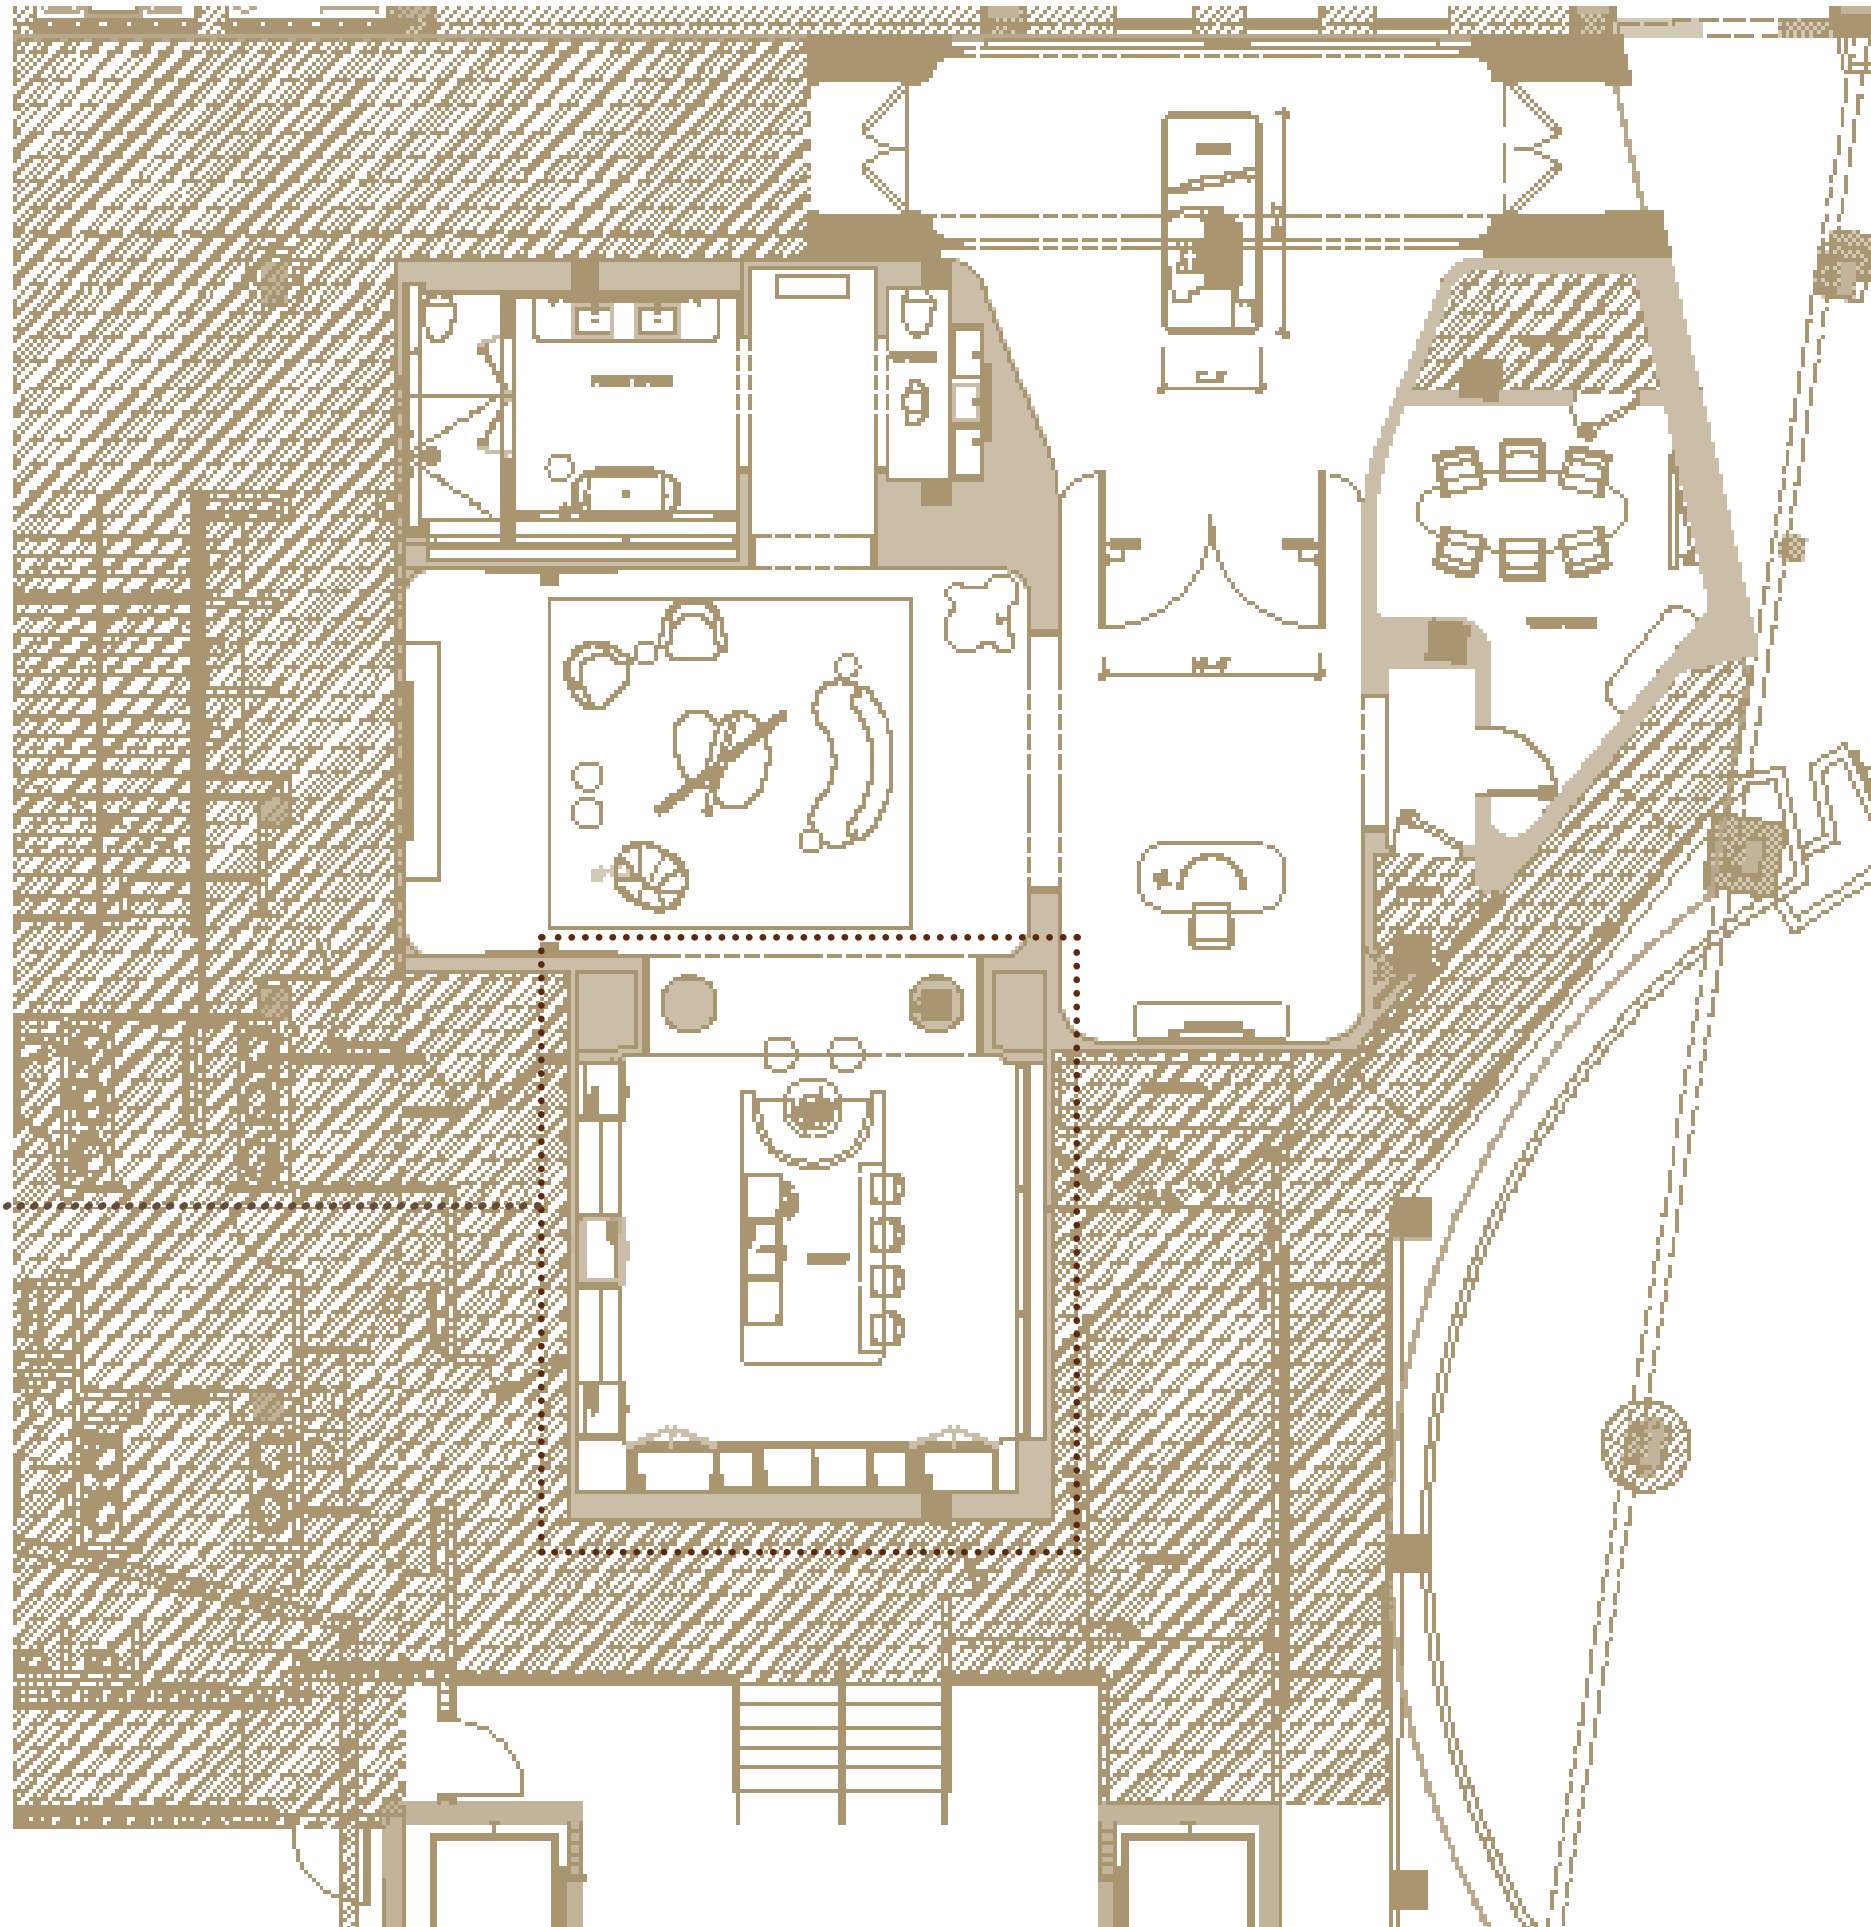

THE
SAGAMORE
RESIDENCE

SALES OFFICE: 100% SCHEMATIC DESIGN

JUNE, 14, 2024

BY
STUDIO
MUNGE

PROJECT JOURNEY

FLOOR PLAN

OPTION 2

3D PLAN

LACQUER WOOD
SCALE MODE BASE

CARPET

THE SAGAMORE 

© Studio Munge Inc - All Rights Reserved 2024

ENTRY SECTION

SKY LIGHT WINDOW

ENTRY

HIGH GLOSS
LACQUER WOOD
SCALLOPS