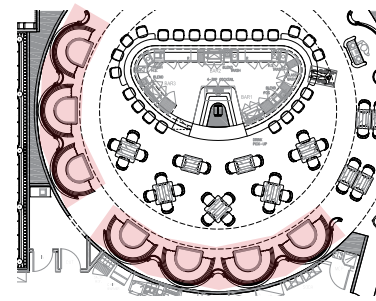

PURCHASED PENDANT
GREY ALUMINUM SHADE WITH TEXTILE CORD