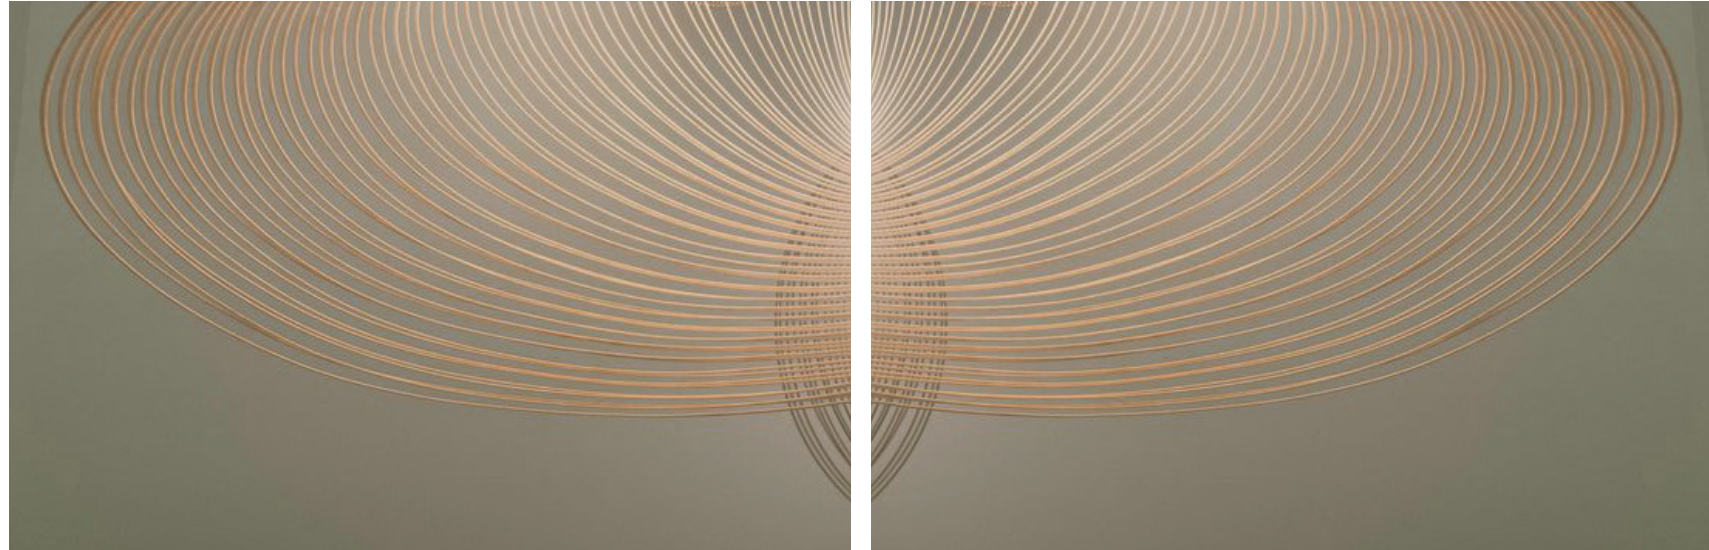

Colorful Textiles

Artistically Refined

Detail Orientated