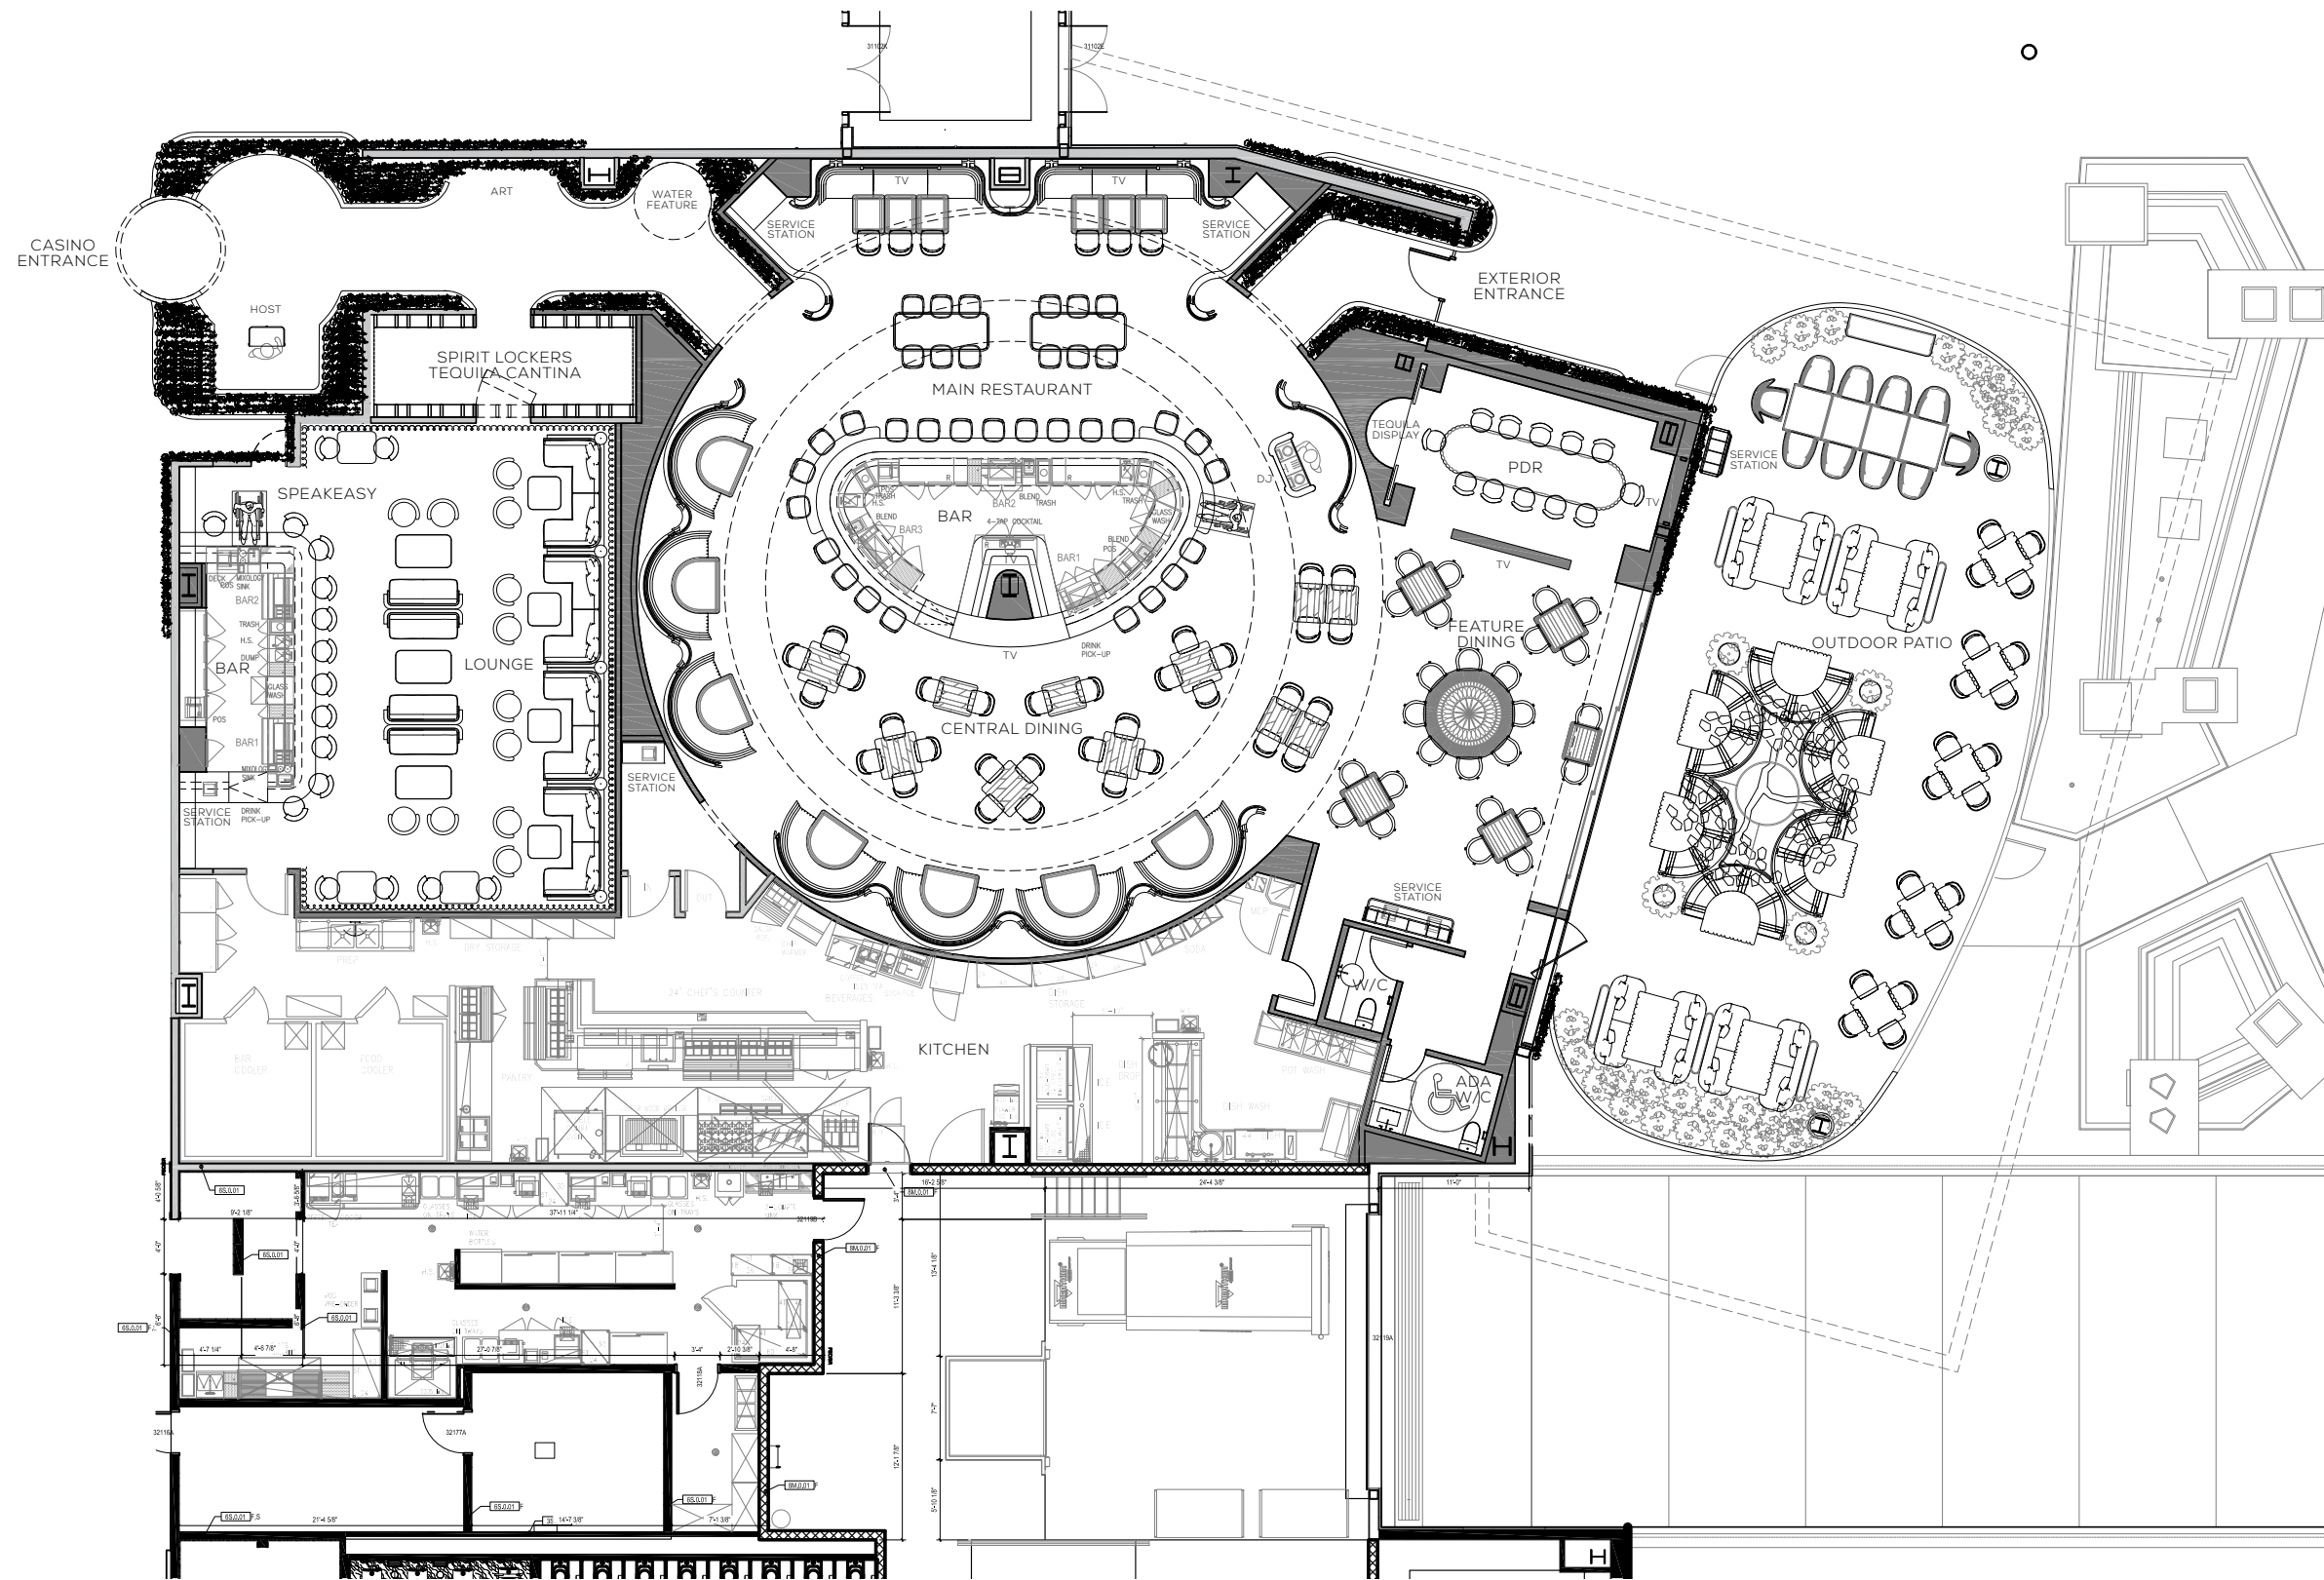

Playful Gestures

Attention to Detail

Artistic Planters

OVERALL FLOOR PLAN

SEAT COUNT

INDOOR DINING: 110 (117 - 5/BOOTH)
 INDOOR BAR: 24
 INDOOR PDR: 12
 INDOOR TOTAL: 146 (152 - 5/BOOTH)

OUTDOOR DINING: 70 SEATS

Infinity Mirror with Mixed Media Artwork - Wall Hung

Cenotes

Natural sinkholes that expose groundwater, commonly used for water supplies by the ancient Mexican Mayans.

CUSTOM HOST STAND
43 1/4" H x 31" W