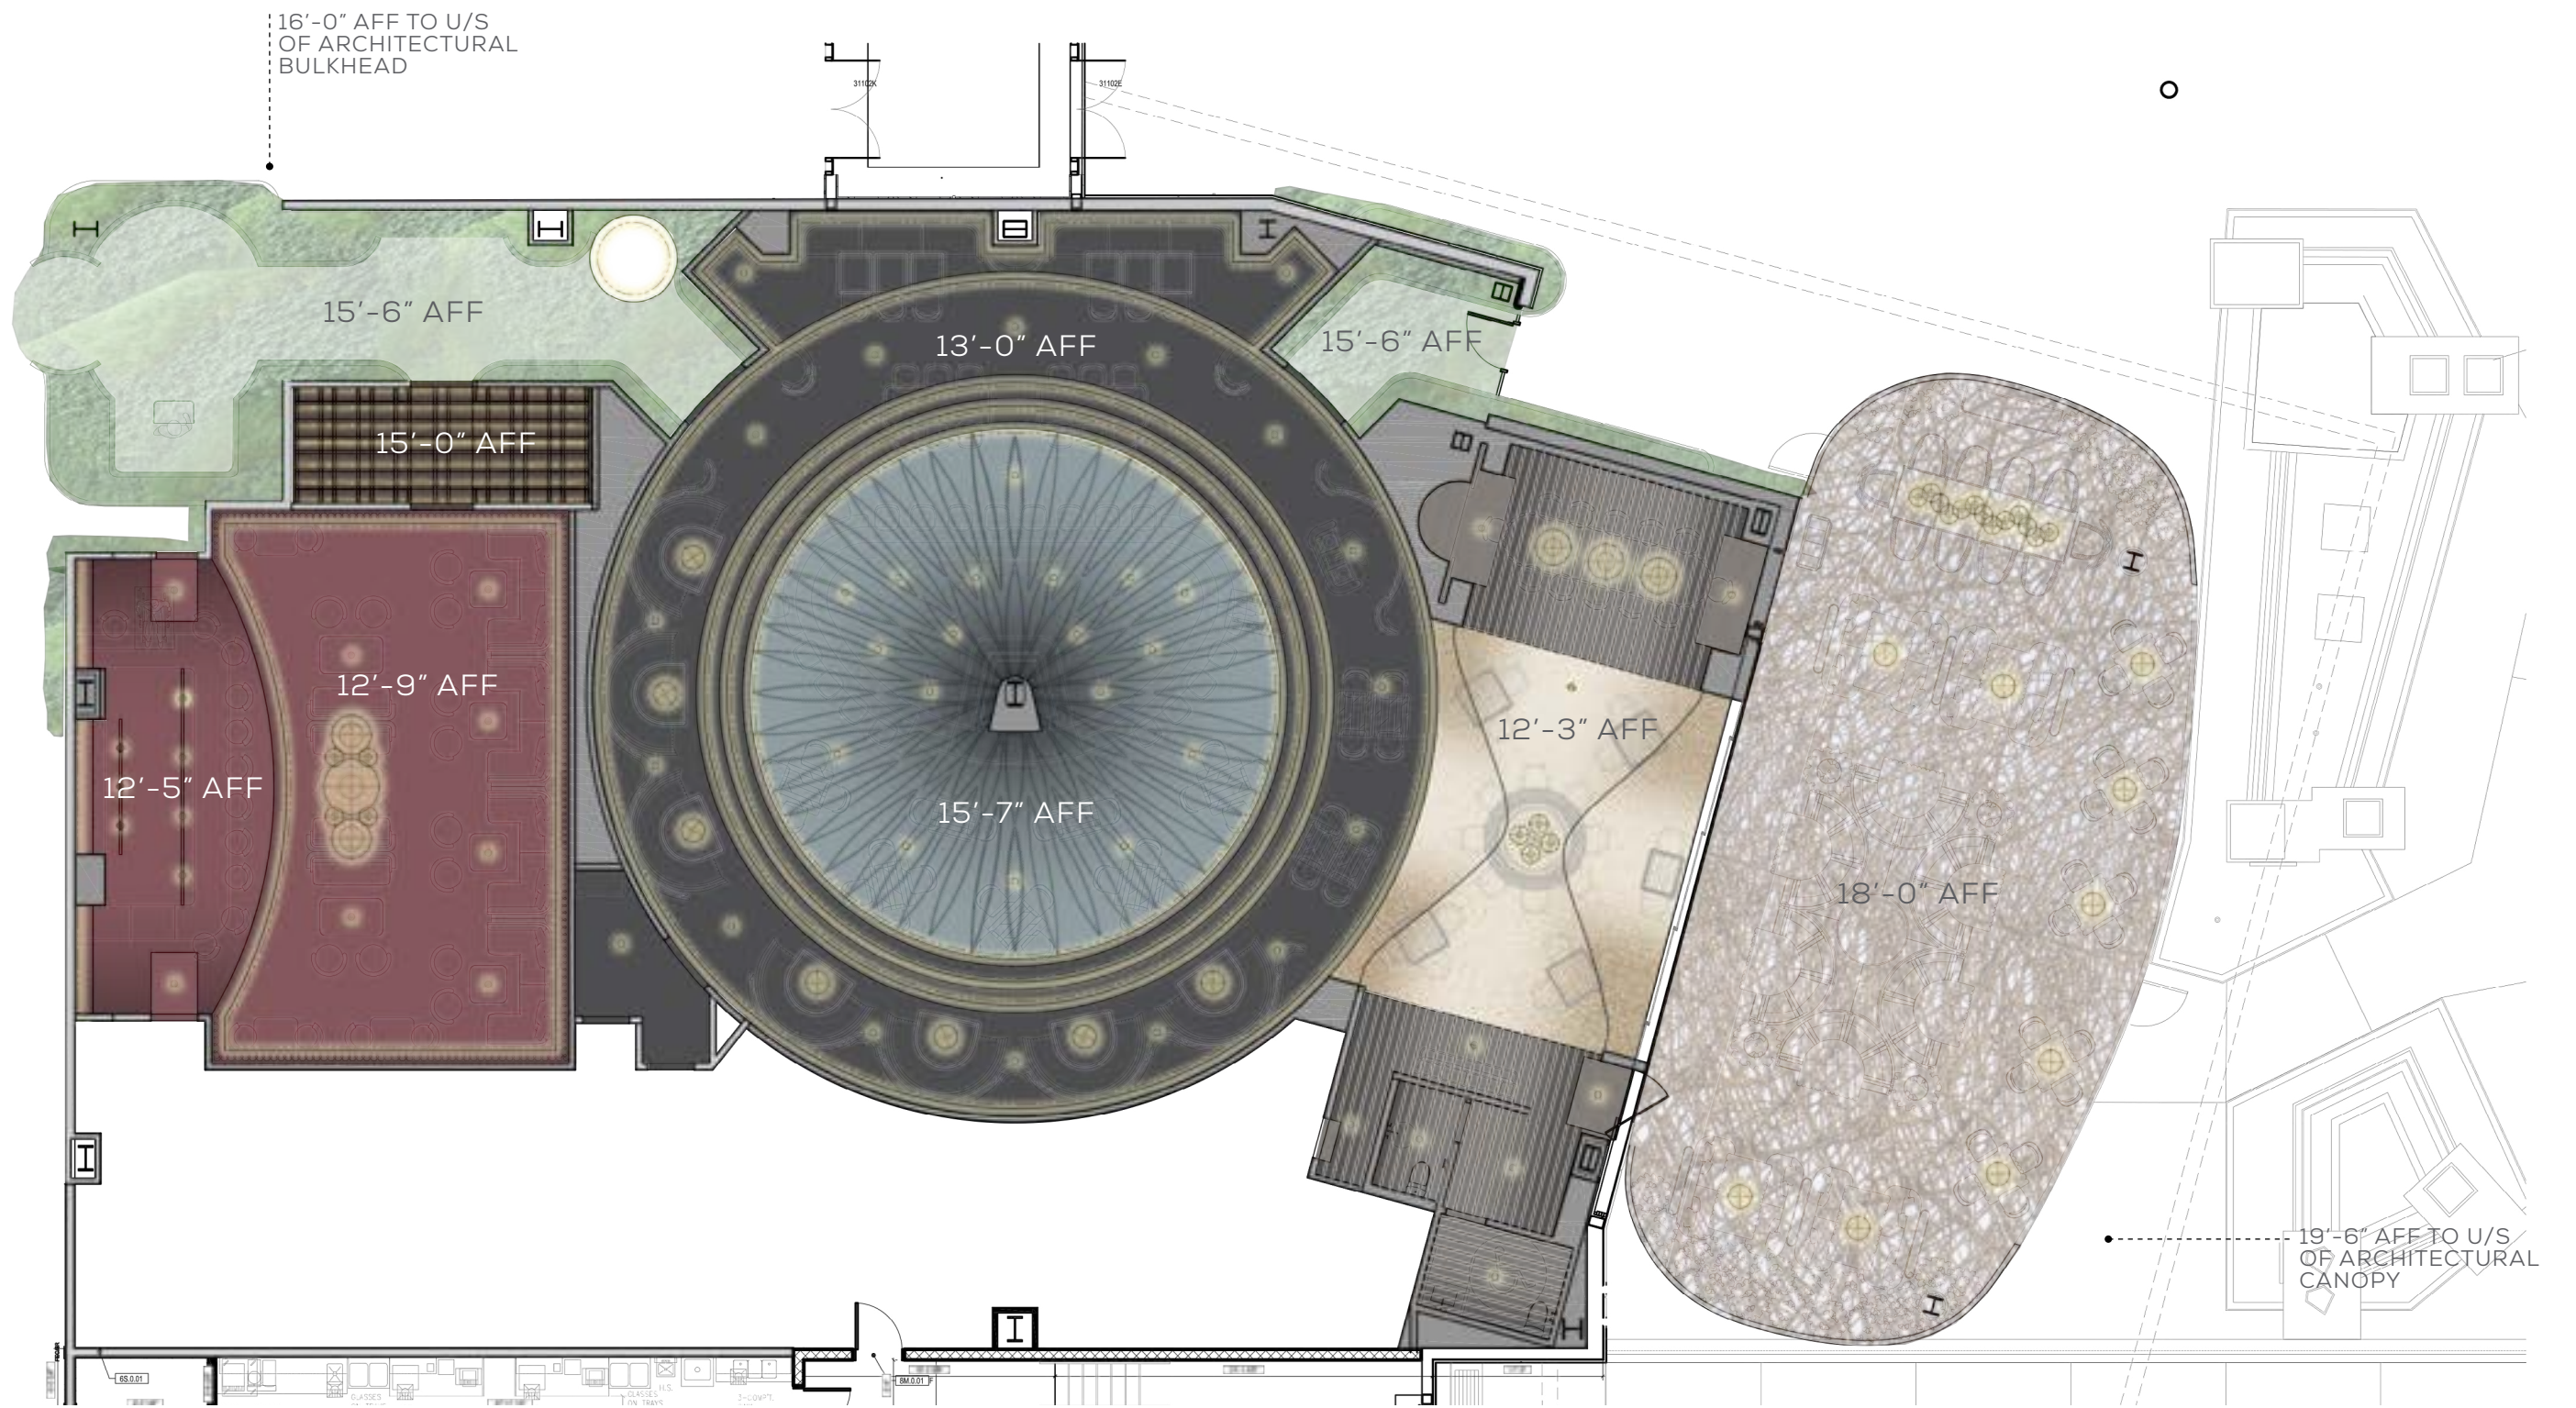

La Piña del Agave

Organic Forms

Residential Soft Seating

Piña Enveloping Feature Bar

Playful FF&E

Layered Screens

Árbol de la vida

Tree of Life is a traditional theme of pottery and ceramic sculpture created in central Mexico, specifically in Metepec. Originally depicting teachings of religion, this tradition has evolved to include celebrations of trees with deeper meanings of life and death or welcoming of the spring season.

Playful Gestures

Attention to Detail

Artistic Planters

OVERALL FLOOR PLAN

SEAT COUNT

INDOOR DINING: 110 (117 - 5/BOOTH)
 INDOOR BAR: 24
 INDOOR PDR: 12
 INDOOR TOTAL: 146 (152 - 5/BOOTH)

OUTDOOR DINING: 70 SEATS

SPEAKEASY: 42
 SPEAKEASY BAR: 12
 SPEAKEASY TOTAL: 54

SENSE OF ARRIVAL
&
RESTAURANT DESIGN

Mexican Marigold Flower

A native flower to Mexico and is used in the Mexican holiday "Day of the dead".

Tim Tate Art Installation

Infinity Mirror with Mixed Media Artwork - Wall Hung

Cenotes

Natural sinkholes that expose groundwater, commonly used for water supplies by the ancient Mexican Mayans.

CUSTOM HOST STAND
43 1/4" H x 31" W