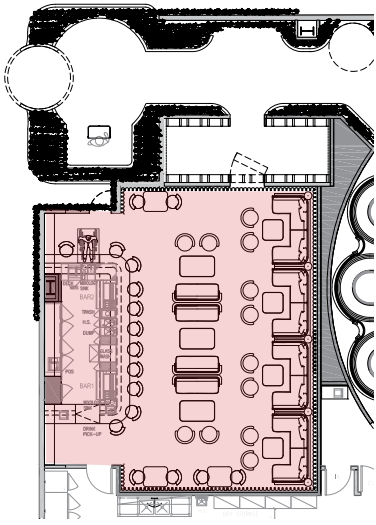

BRONZE MIRROR

BRONZE MIRROR

CONCEALED SWING
DOOR INTO SPEAKEASY

LOCKER SIZES

1'-6" H x 1'-4" W x 1'-0"

1'-8" H x 1'-4" W x 1'-0"

SPIRIT LOCKER TEQUILA CANTINA | MATERIAL PALETTE

- ① BLACK WALNUT LOCKER MILLWORK
- ② WALNUT ENGINEERED HARDWOOD FLOORING
- ③ BRONZE MIRROR
- ④ BRASS HARDWARE ACCENTS
- ⑤ GLAZED CERAMIC ACCESSORIES