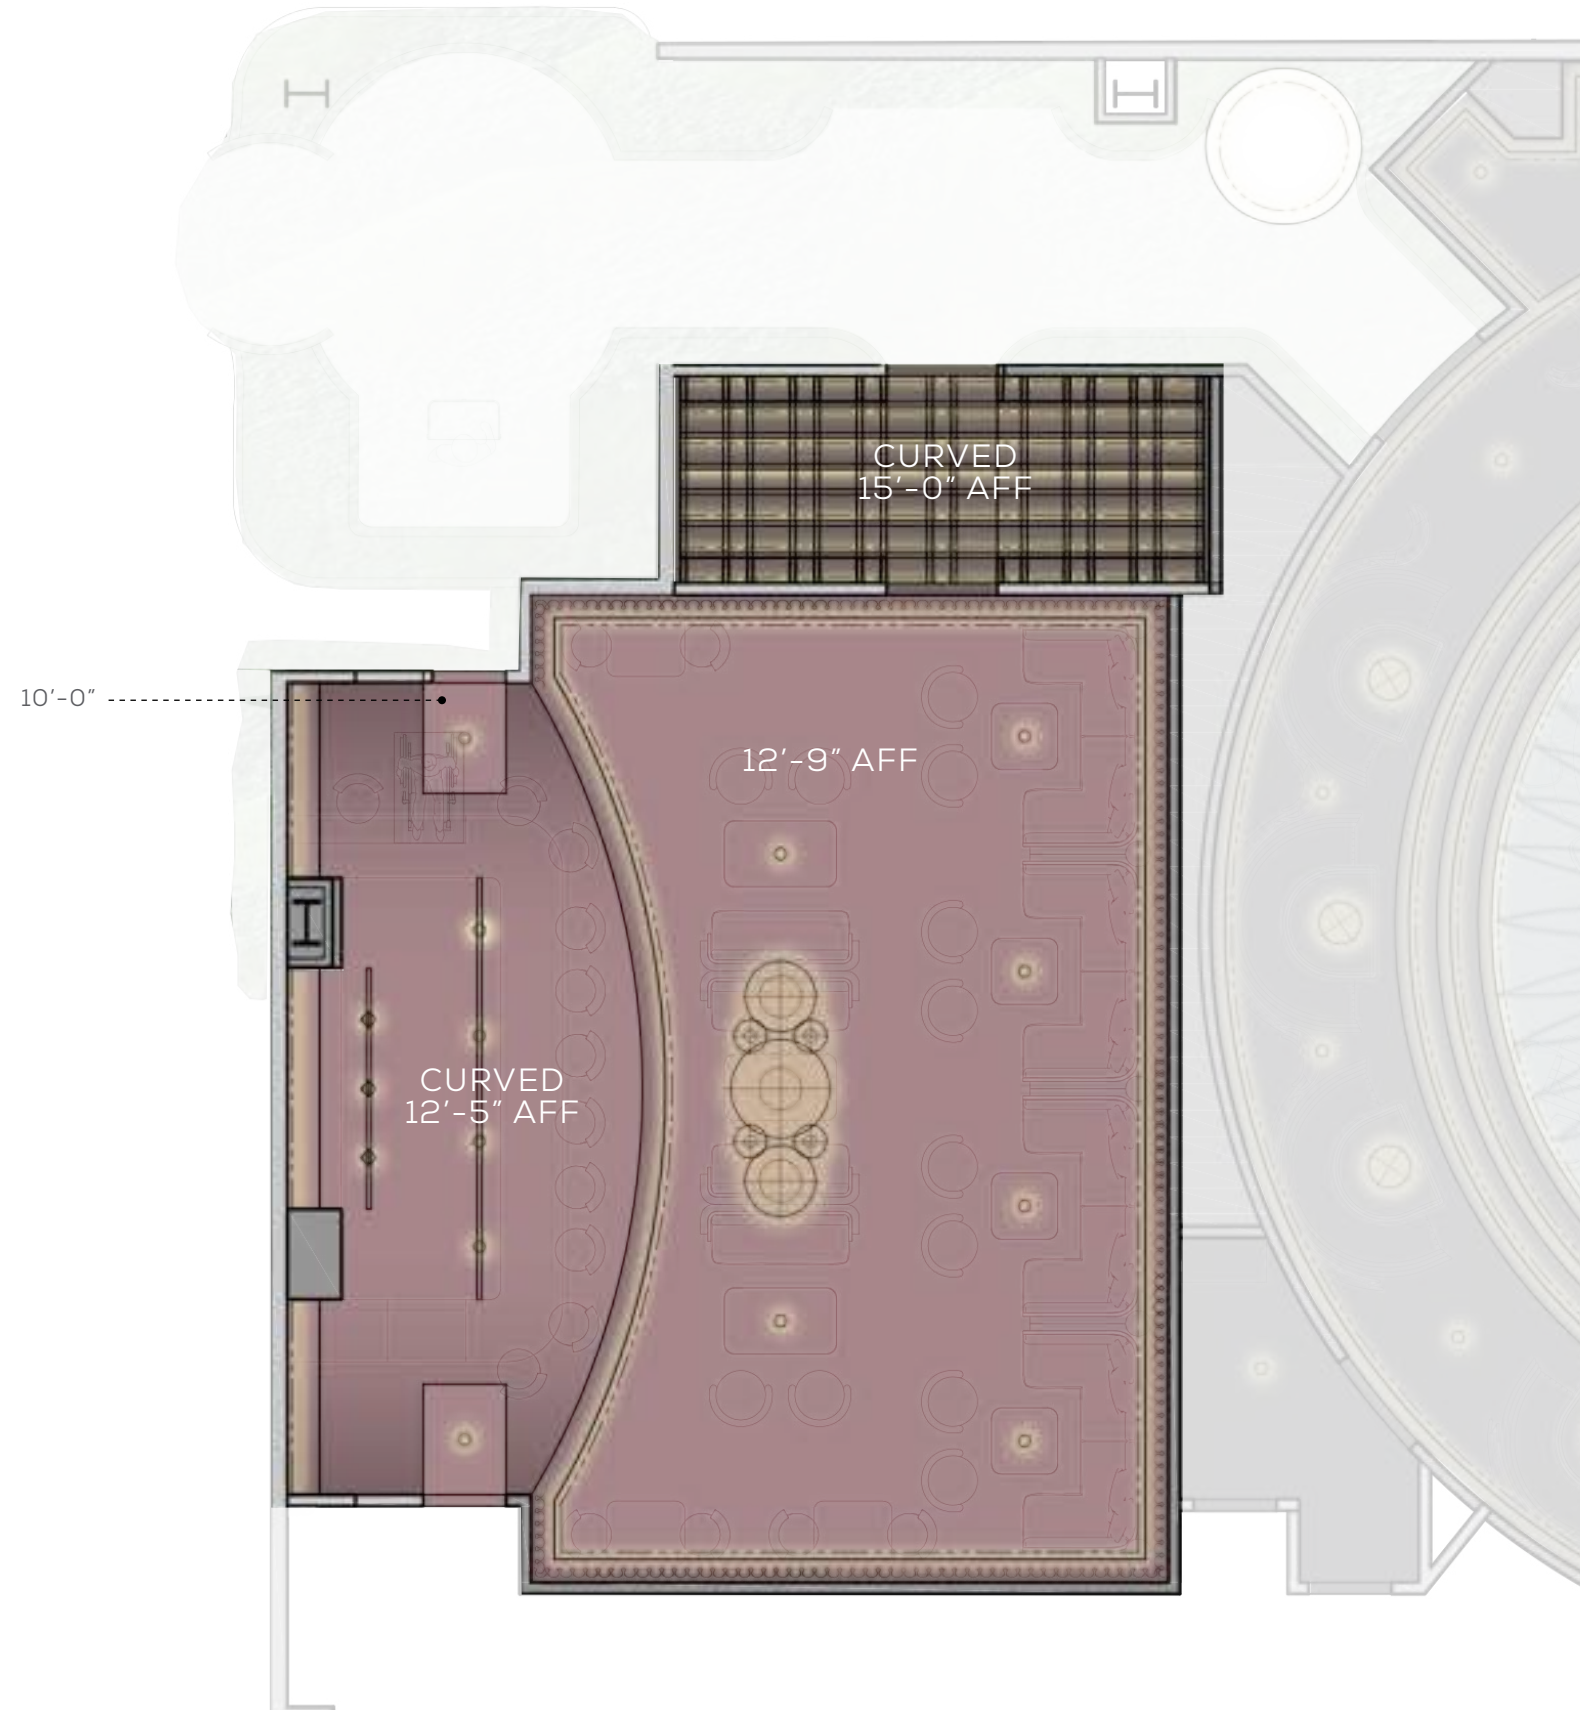

Romantic

Elevated Details

Intimate

Layered

TEQUILA CANTINA

SPIRIT LOCKERS
&
SPEAKEASY DESIGN

SPIRIT LOCKERS

DARK WALNUT
HARDWOOD FLOORING

BRONZE MIRROR

BRONZE MIRROR

CONCEALED SWING
DOOR INTO SPEAKEASY

LOCKER SIZES

1'-6" H x 1'-4" W x 1'-0"

1'-8" H x 1'-4" W x 1'-0"

SPIRIT LOCKER TEQUILA CANTINA | MATERIAL PALETTE

- ① BLACK WALNUT LOCKER MILLWORK
- ② WALNUT ENGINEERED HARDWOOD FLOORING
- ③ BRONZE MIRROR
- ④ BRASS HARDWARE ACCENTS
- ⑤ GLAZED CERAMIC ACCESSORIES