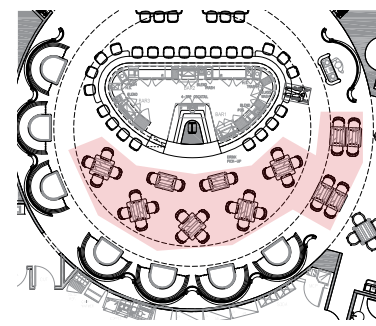

MATTE BLACK METAL TABLE BASE

OPEN & CONCEALED
STORAGE SPACE
UNDERNEATH WOOD
TOP

CUSTOM SCREEN & DJ BOOTH
55 1/2" W

BLUE STAINED ASH

BLUE STAINED
WICKER SCREENS

POLISHED BLACK
CHROME METAL
FRAME FOR
SCREENS