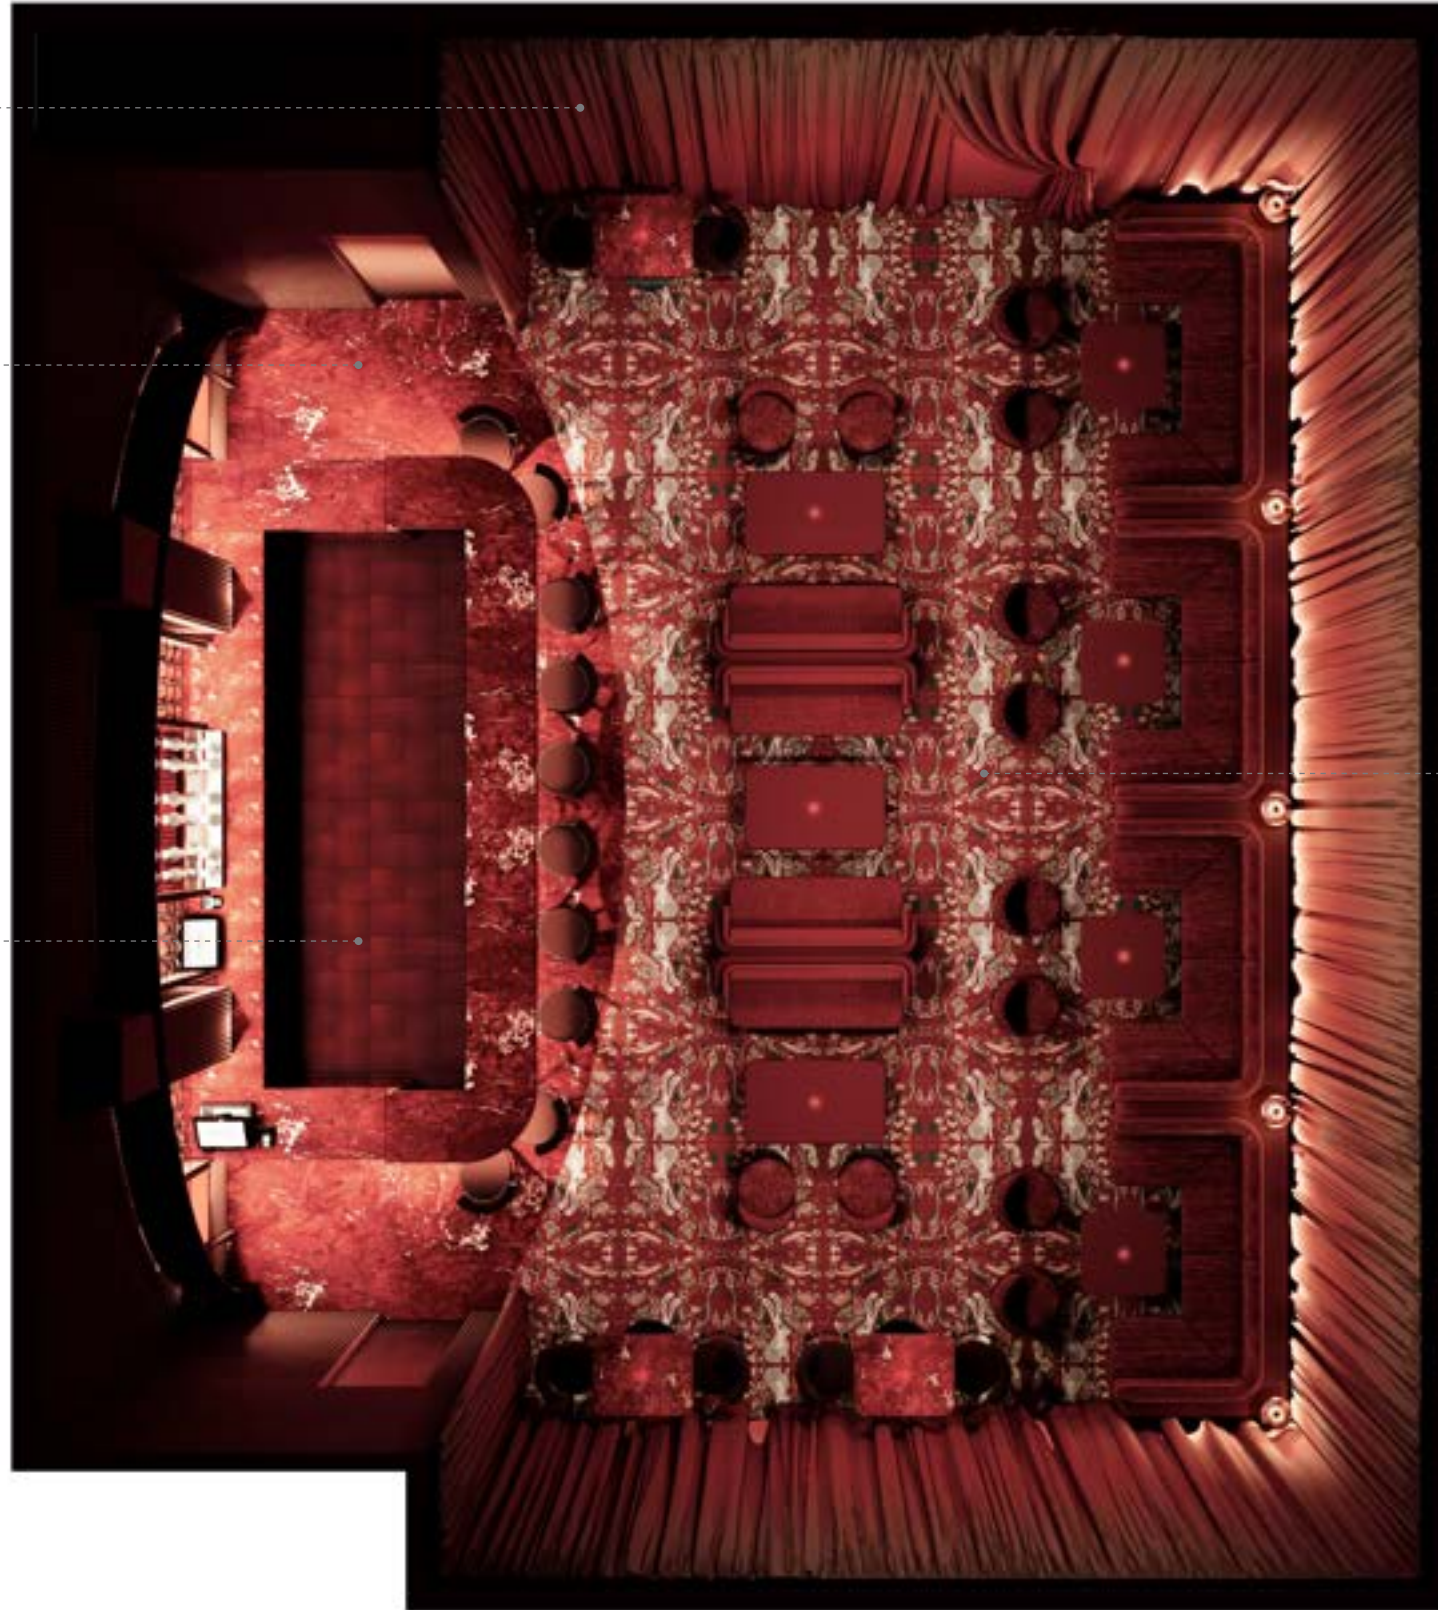

VELVET DRAPERY
AROUND PERIMETER

STONE SLAB FLOORING
AROUND BAR

RED NON-SLIP
QUARRY TILE

CUSTOM CARPET