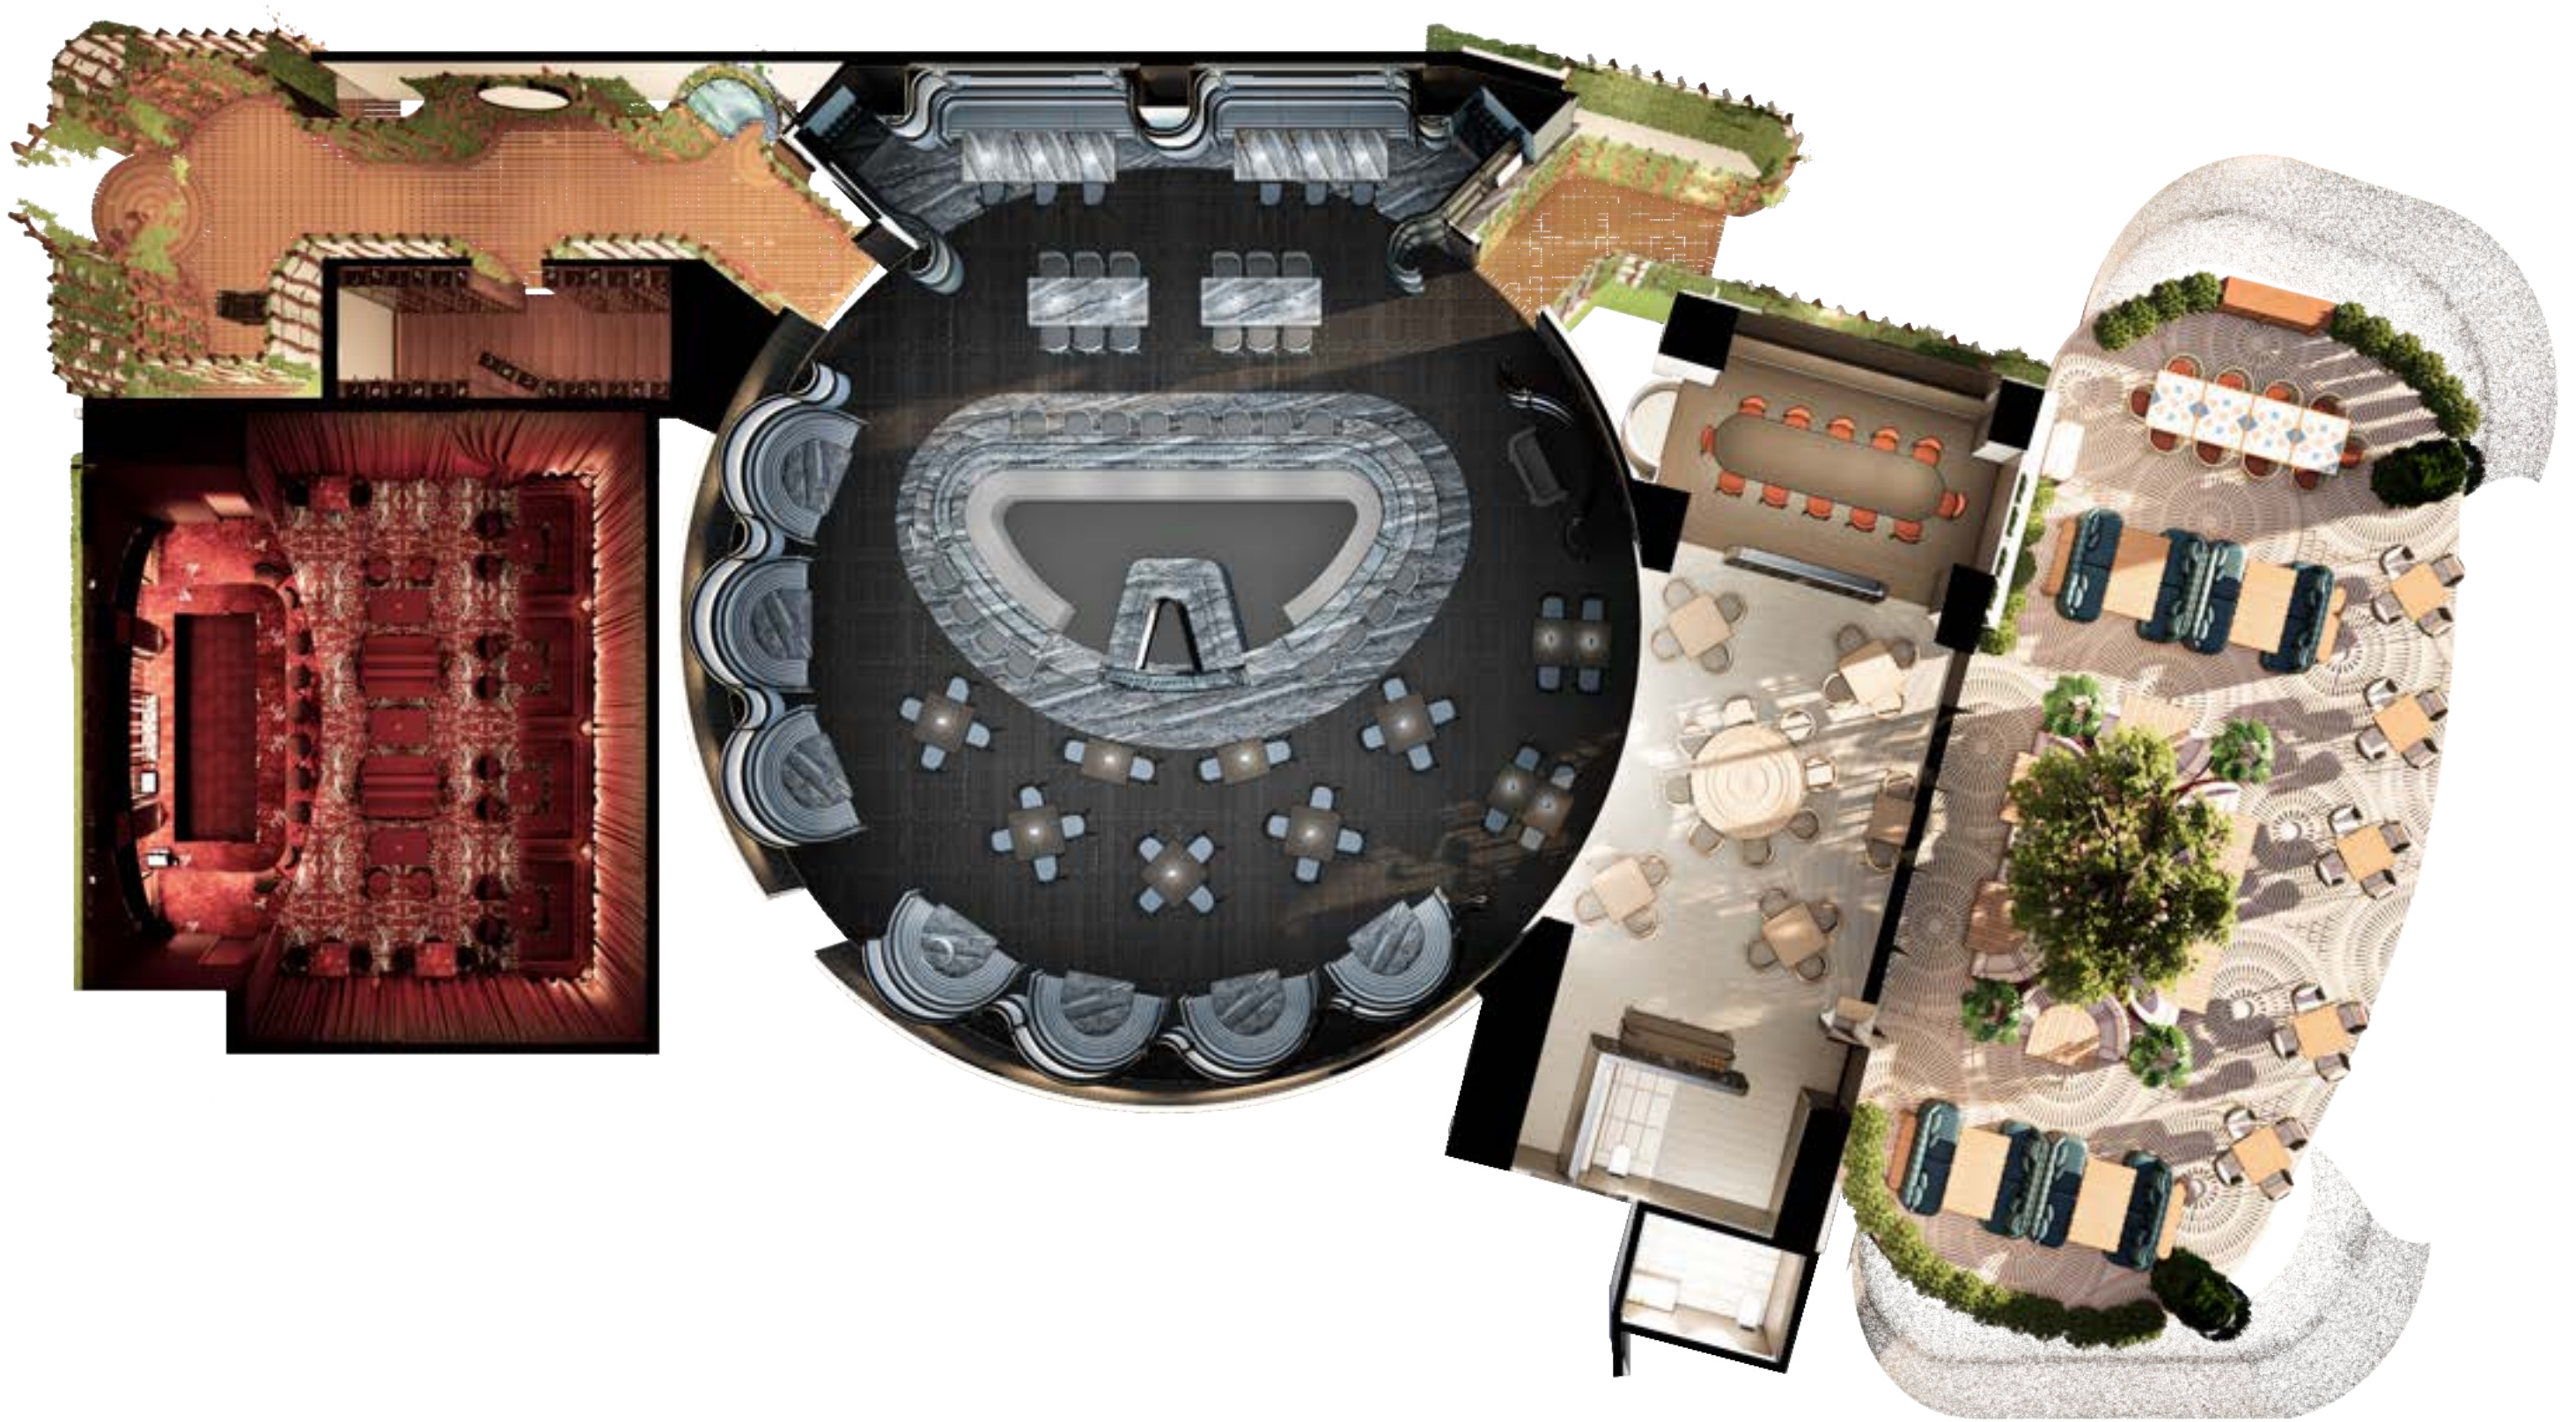

La Piña del Agave

Organic Forms

Residential Soft Seating

Piña Enveloping Feature Bar

Playful FF&E

Layered Screens

Árbol de la vida

Tree of Life is a traditional theme of pottery and ceramic sculpture created in central Mexico, specifically in Metepec. Originally depicting teachings of religion, this tradition has evolved to include celebrations of trees with deeper meanings of life and death or welcoming of the spring season.

Playful Gestures

Attention to Detail

Artistic Planters

OVERALL FLOOR PLAN

SEAT COUNT

INDOOR DINING: 110 (117 - 5/BOOTH)
 INDOOR BAR: 24
 INDOOR PDR: 12
 INDOOR TOTAL: 146 (152 - 5/BOOTH)

OUTDOOR DINING: 70 SEATS

SPEAKEASY: 42
 SPEAKEASY BAR: 12
 SPEAKEASY TOTAL: 54

SENSE OF ARRIVAL
&
RESTAURANT DESIGN

Mexican Marigold Flower

A native flower to Mexico and is used in the Mexican holiday "Day of the dead".

Tim Tate Art Installation

Infinity Mirror with Mixed Media Artwork - Wall Hung

Cenotes

Natural sinkholes that expose groundwater, commonly used for water supplies by the ancient Mexican Mayans.

CUSTOM HOST STAND
43 1/4" H x 31" W