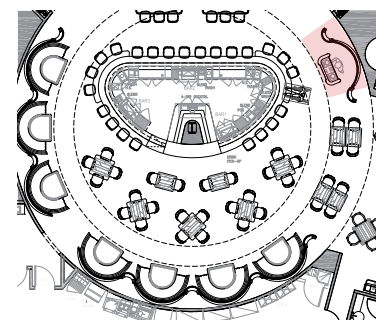

OPEN & CONCEALED
STORAGE SPACE
UNDERNEATH WOOD
TOP

CUSTOM SCREEN & DJ BOOTH
55 1/2" W