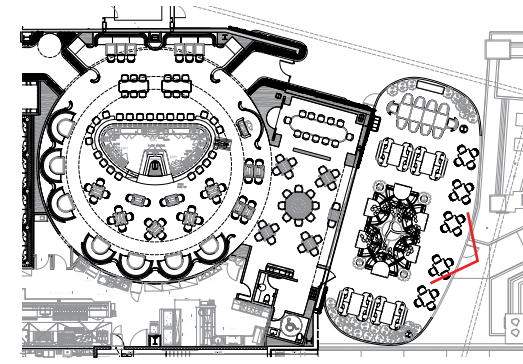

RESTAURANT PATIO
GARDEN DESIGN

Enveloping Nature

Wood Nest

Metal structure wrapped in wood finish
- to be coordinated with custom fabricators

FABRIC SEAT & BACK

ACCENT LEATHER
PIPING DETAIL &
SUEDE OUTSIDE
BACK