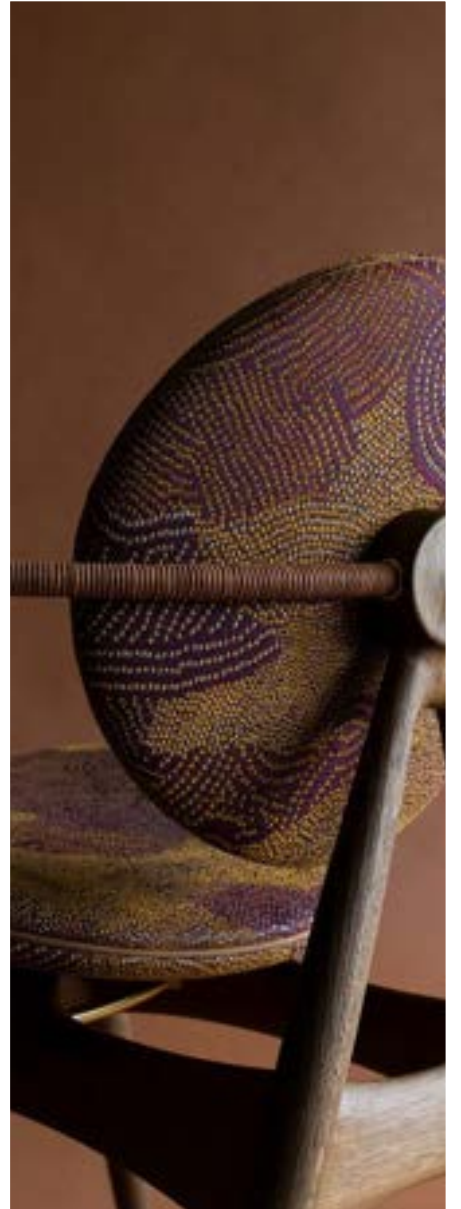

Detail Orientated