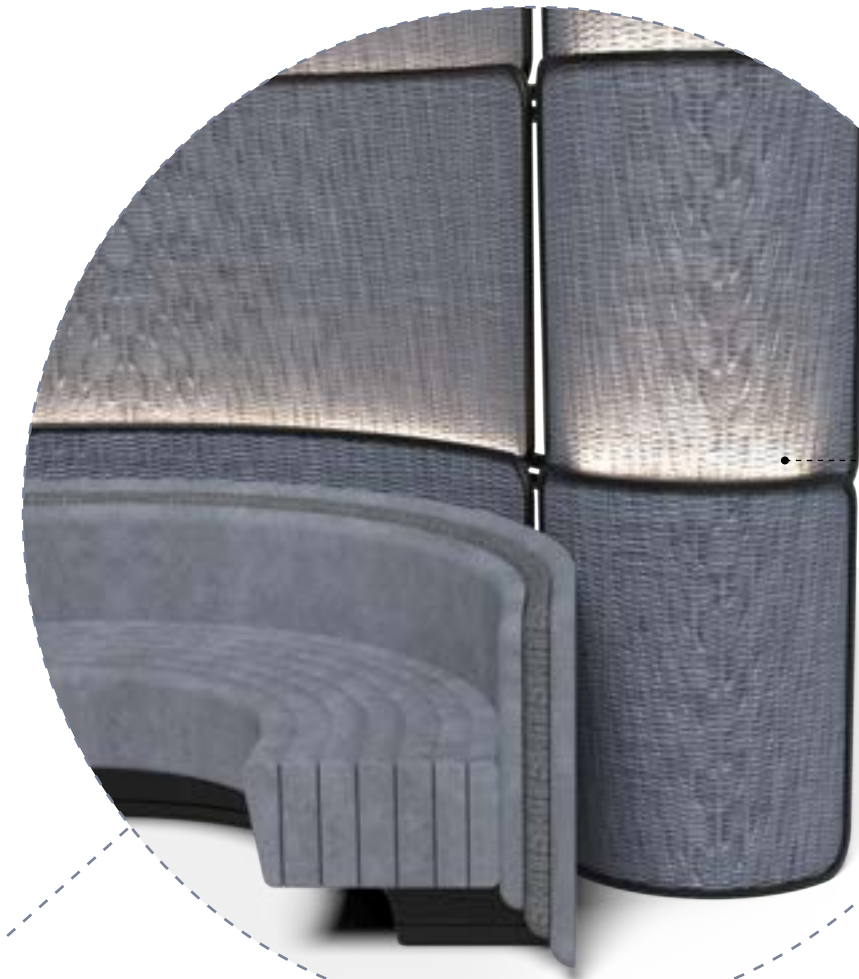

METAL FRAMES TO BE STRUCTURALLY SECURED TO FLOOR AND WALL

CONCEALED STRIP UPLIGHT

BLUE STAINED WICKER SCREENS

POLISHED BLACK CHROME METAL FRAME FOR SCREENS