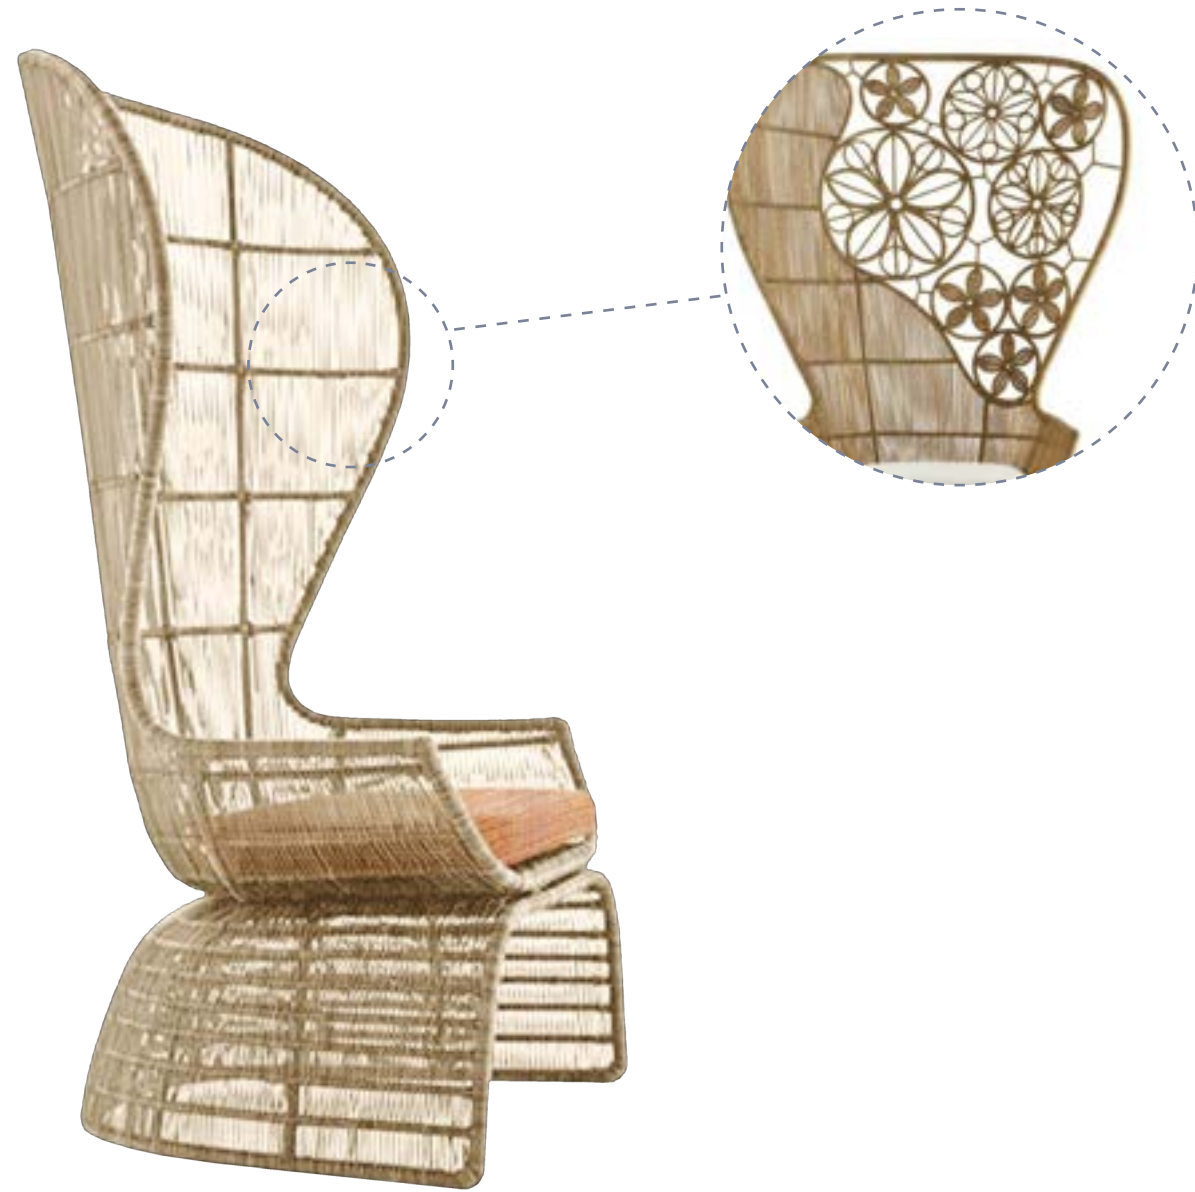

CUSTOM OUTDOOR BUFFET TABLE
77" L x 20" W

TERRACOTTA
COLOUR LACQUER
TABLE TOP EDGE &
BUFFET SIDE TABLE

CERAMIC TILED
TABLE & BUFFET TOP

TERRACOTTA
COLOUR POWDER
COAT METAL TABLE
BASE

PURCHASED OUTDOOR DINING CHAIRS

FIBRE WEAVING
CHAIR FRAME

FABRIC SEAT

PATTERNED FABRIC
CHAIR BACK & SEAT

TERRACOTTA
COLOUR POWDER
COAT METAL TABLE
BASE & CHAIR
FRAME

SOLID STAINED ASH
WOOD TABLE

PURCHASED OUTDOOR DINING CHAIR

CUSTOM OUTDOOR 4-TOP TABLE
36" L x 36" W