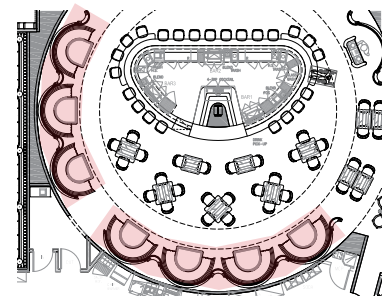

VELVET BACK & SEAT