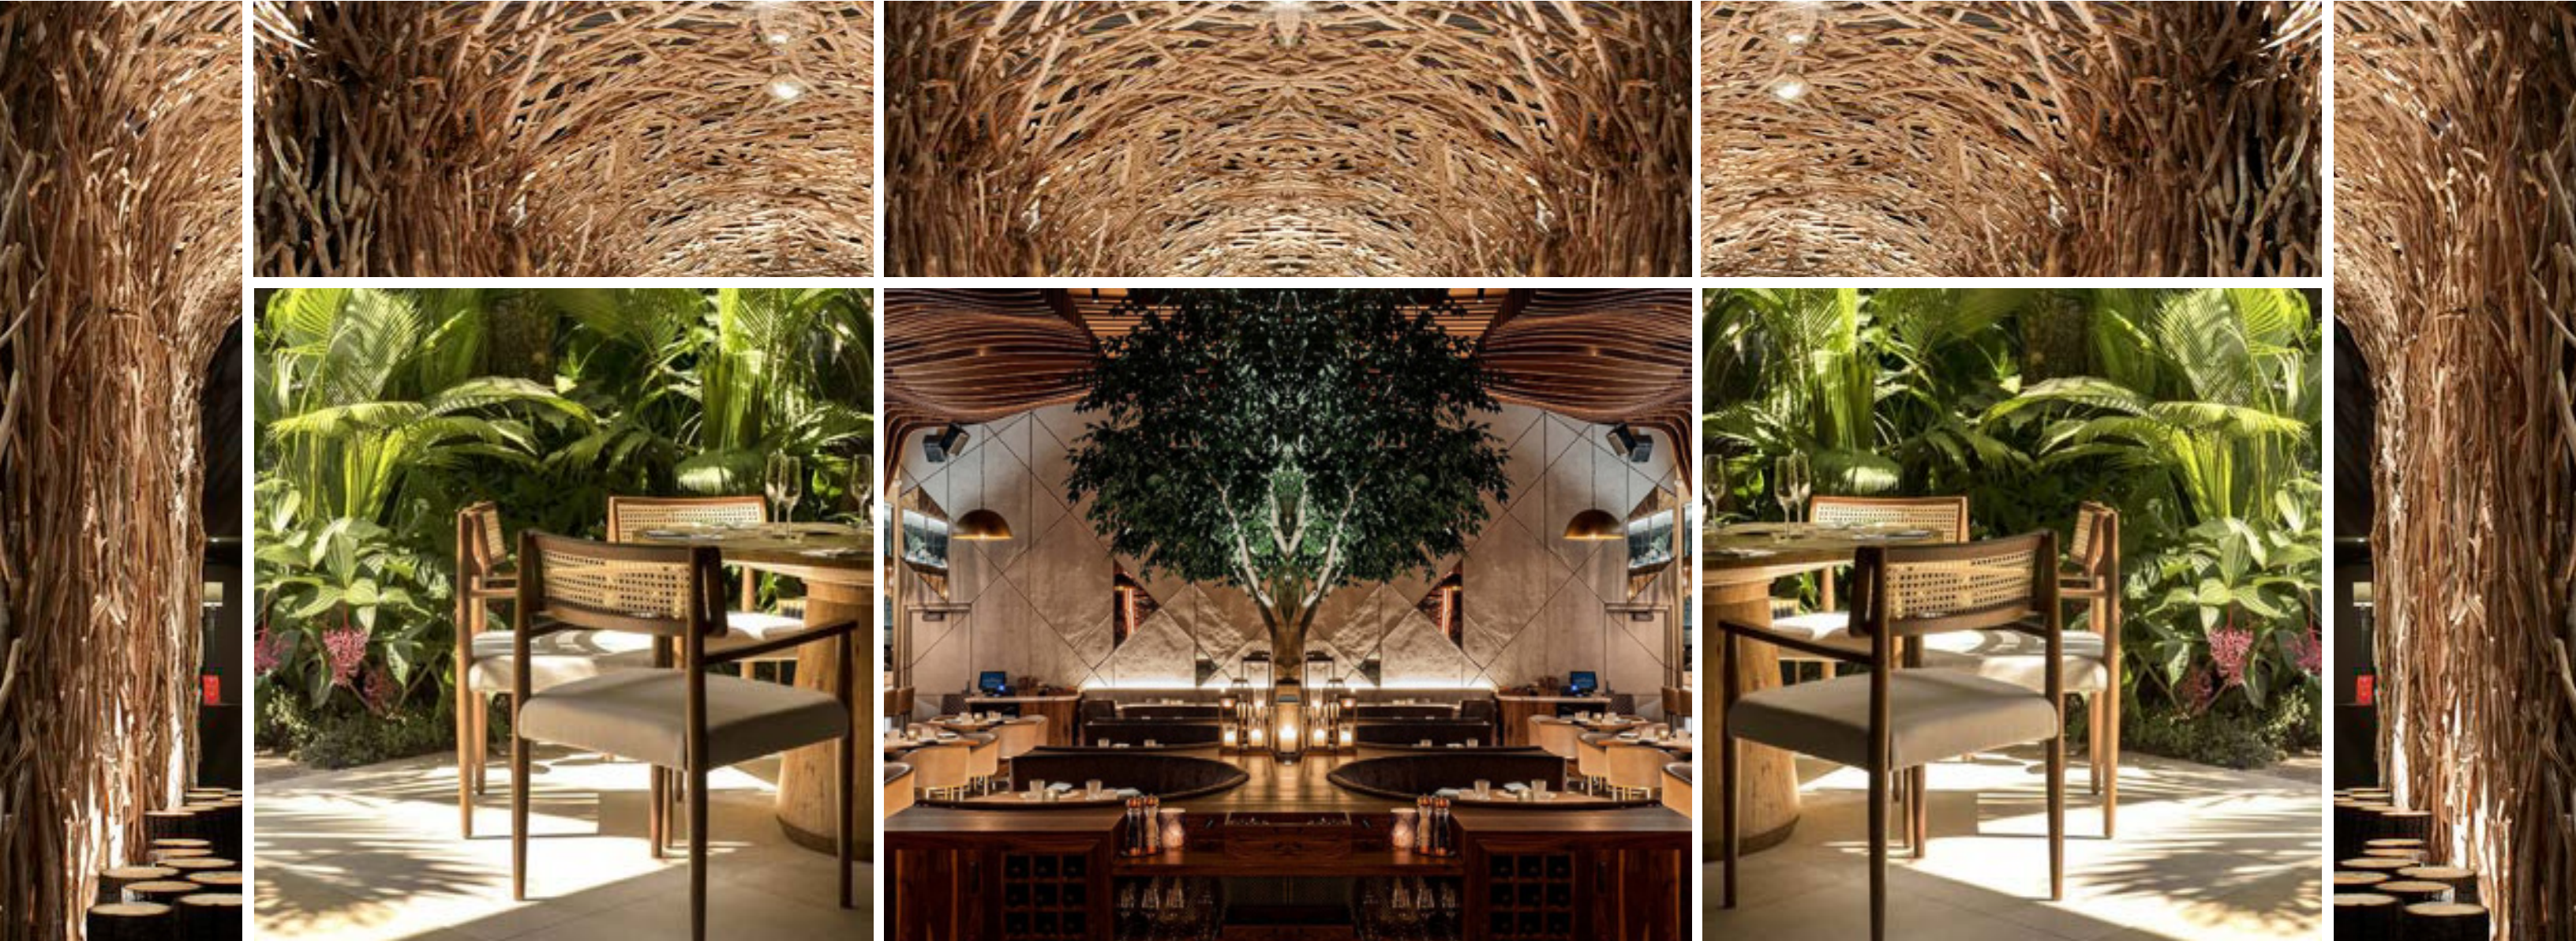

The Garden

Enveloping Nature

Lush with Greenery

Grand Gestures