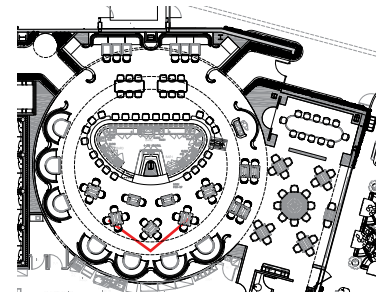

BEIGE TERRACOTTA
FLOOR TILE AT FEATURE
DINING & PATIO

TRAVERTINE STONE
FLOOR TILES

SWIVEL SEAT

CUSTOM BAR STOOL
30" SEAT HEIGHT

CUSTOM BAR DINING CHAIR

BLUE LEATHER
INSIDE SEAT & BACK

PATTERNED FABRIC
OUTSIDE SEAT &
BACK