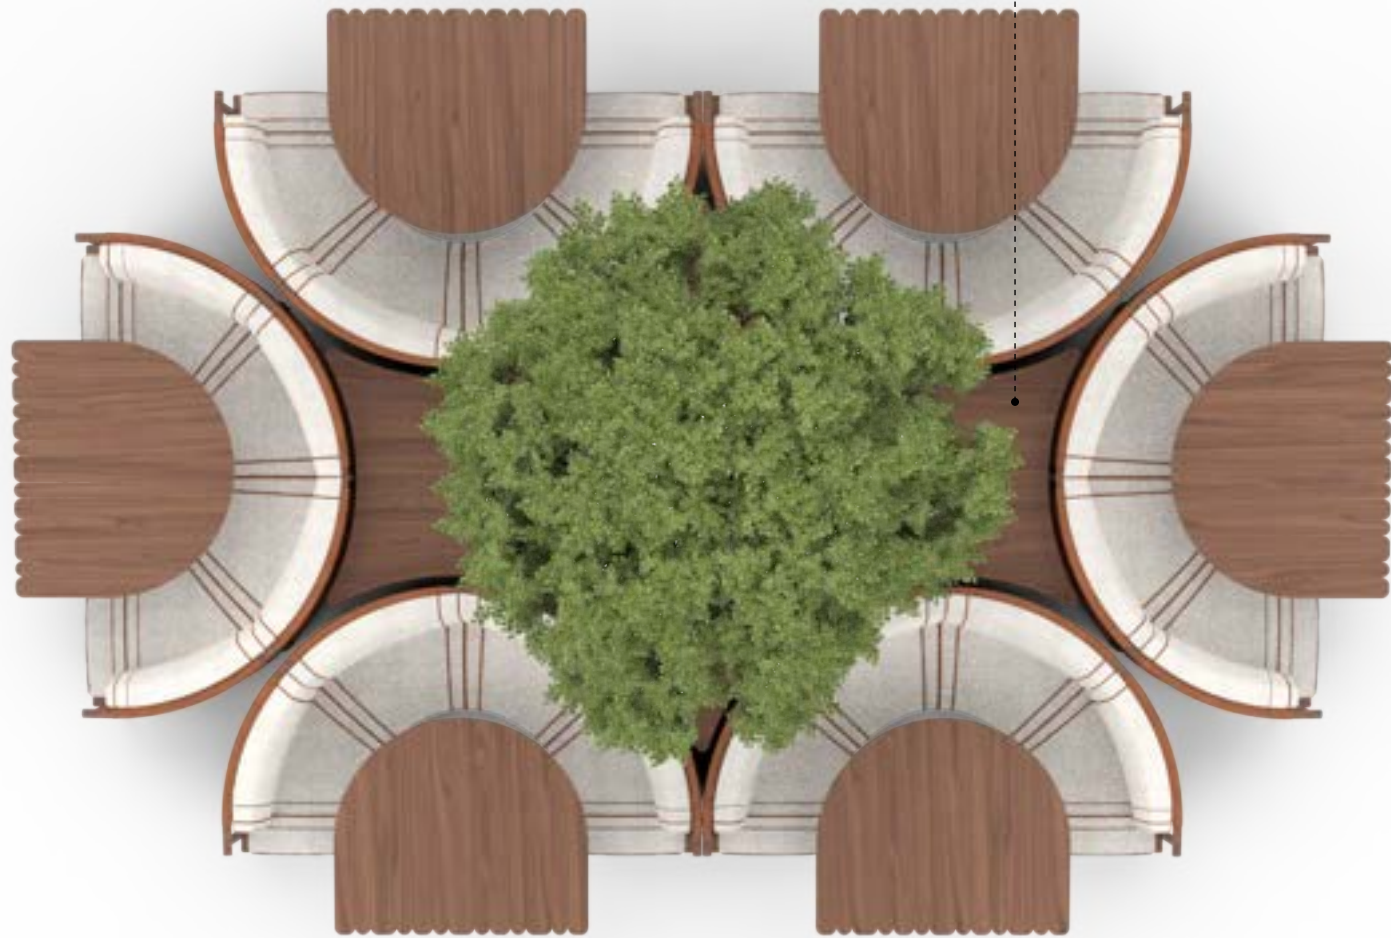

FABRIC SEAT & BACK

ACCENT LEATHER
PIPING DETAIL &
SUEDE OUTSIDE
BACK

CUSTOM PLANTER TO BE COORDINATED WITH LANDSCAPE ARCHITECT