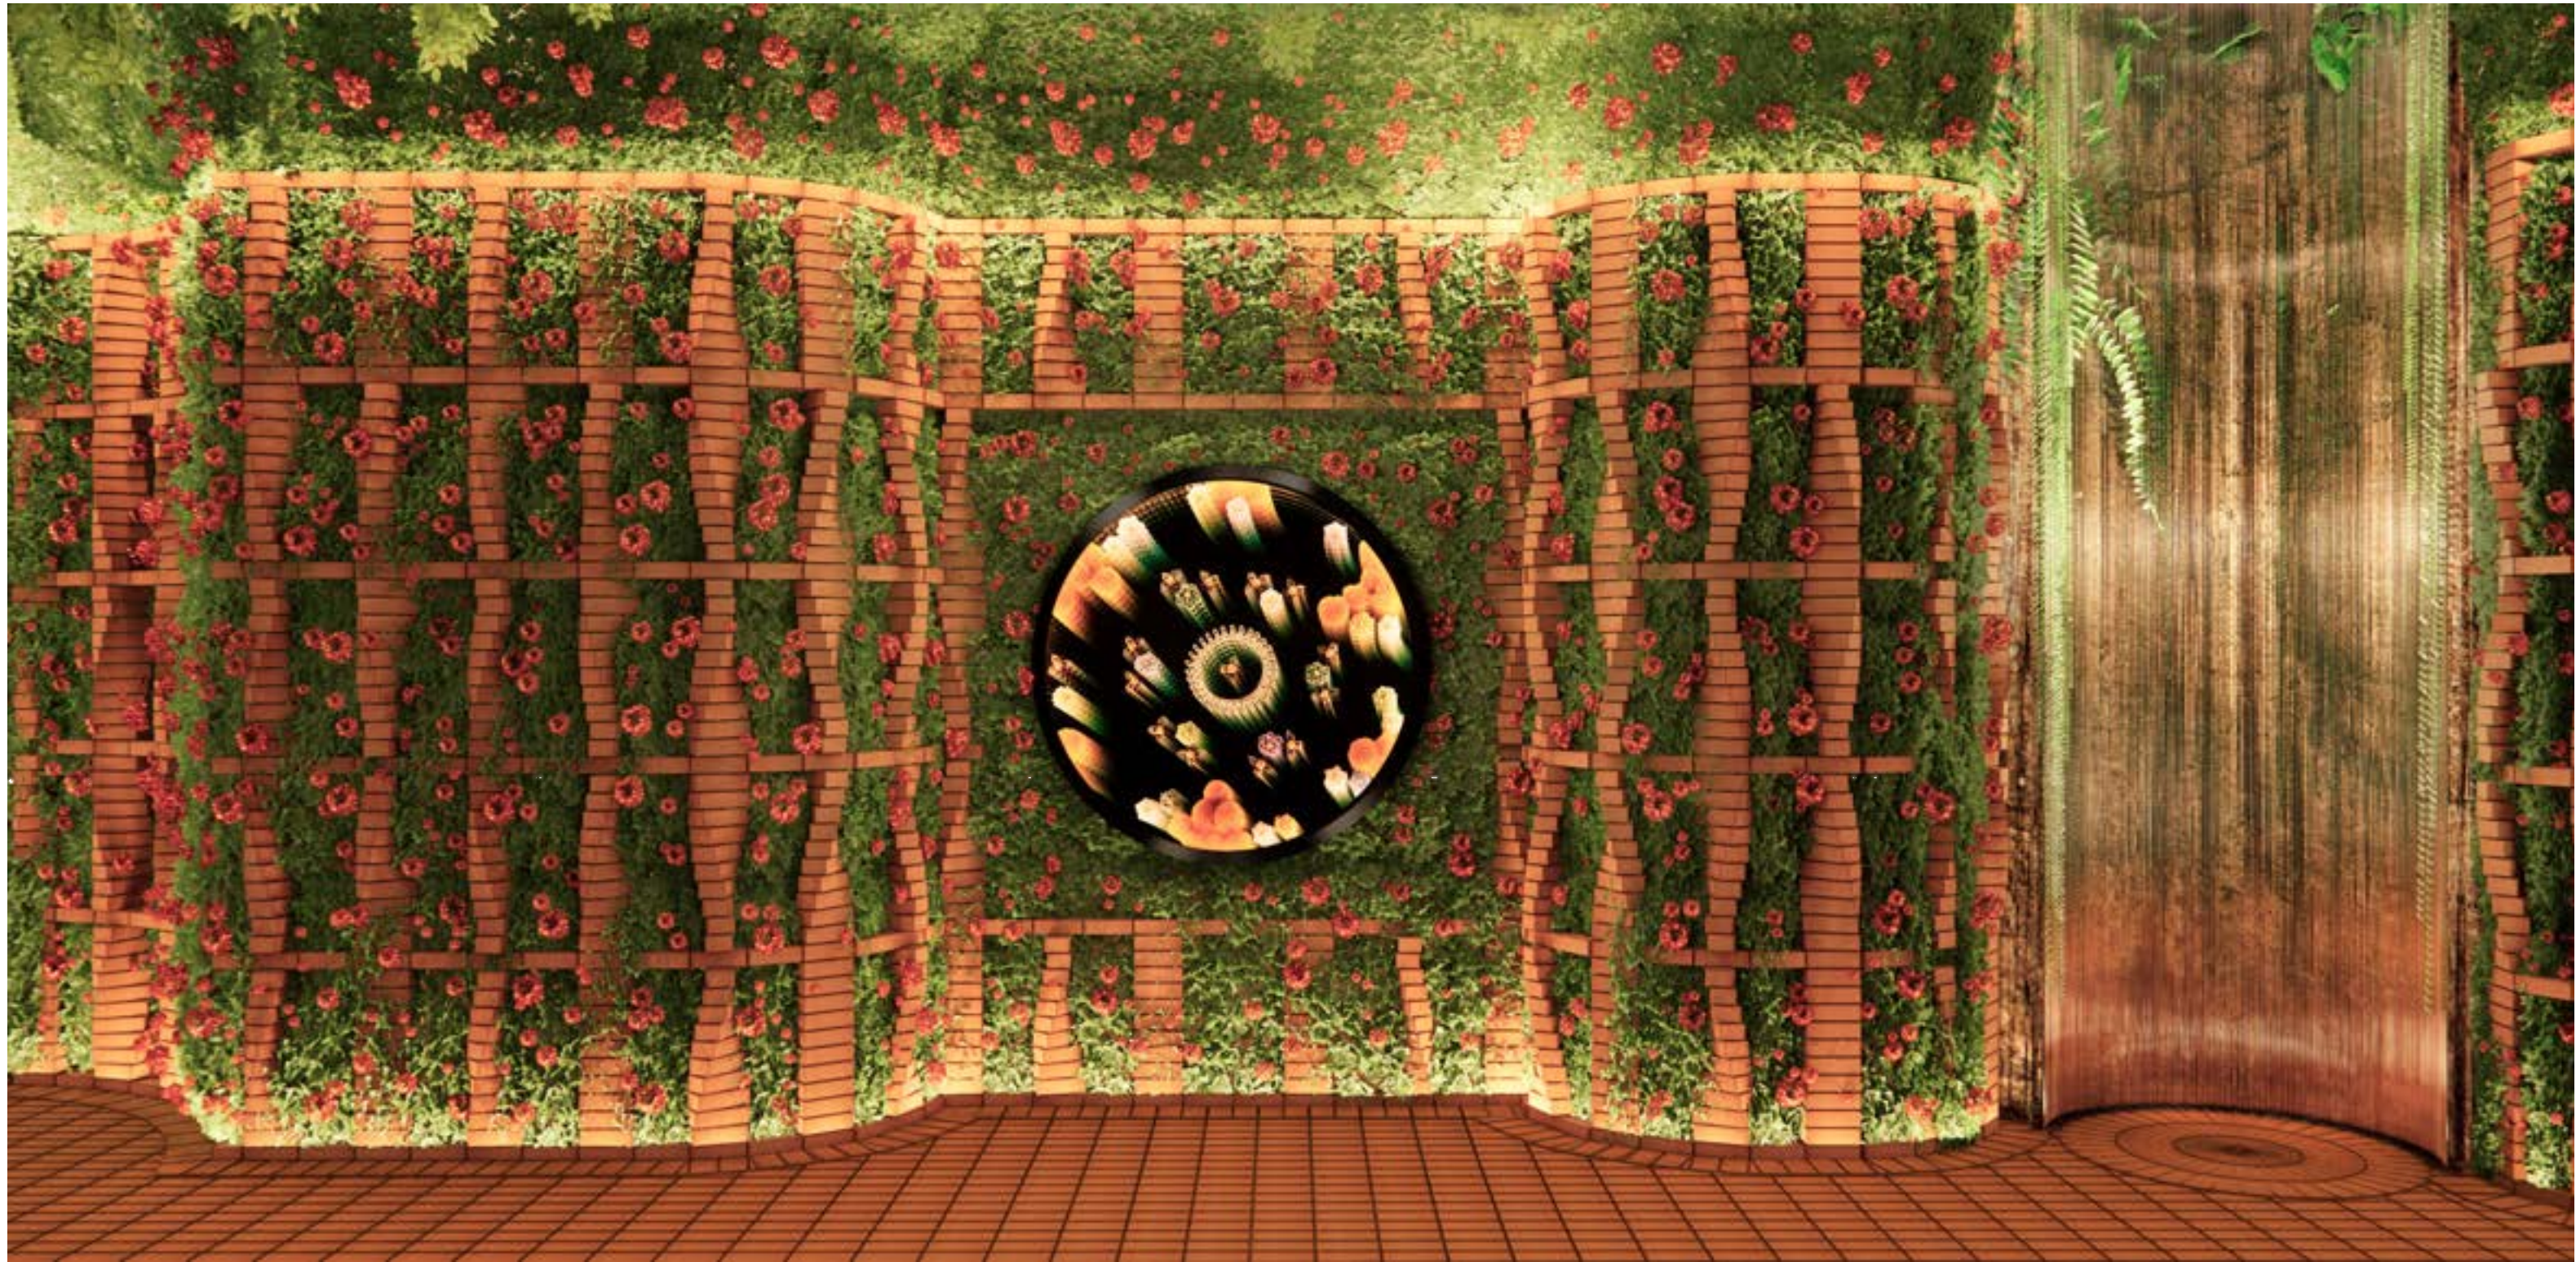

La Piña del Agave

Organic Forms

Residential Soft Seating

Piña Enveloping Feature Bar

Playful FF&E

Layered Screens

Árbol de la vida

Tree of Life is a traditional theme of pottery and ceramic sculpture created in central Mexico, specifically in Metepec. Originally depicting teachings of religion, this tradition has evolved to include celebrations of trees with deeper meanings of life and death or welcoming of the spring season.

SPEAKEASY: 42
 SPEAKEASY BAR: 12
 SPEAKEASY TOTAL: 54

SENSE OF ARRIVAL
&
RESTAURANT DESIGN

Mexican Marigold Flower

A native flower to Mexico and is used in the Mexican holiday "Day of the dead".

Tim Tate Art Installation

Infinity Mirror with Mixed Media Artwork - Wall Hung

Cenotes

Natural sinkholes that expose groundwater, commonly used for water supplies by the ancient Mexican Mayans.

CUSTOM HOST STAND
43 1/4" H x 31" W