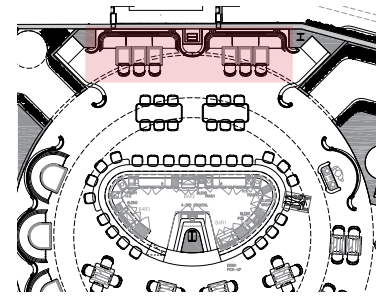

ART TVS HUNG FROM CEILING