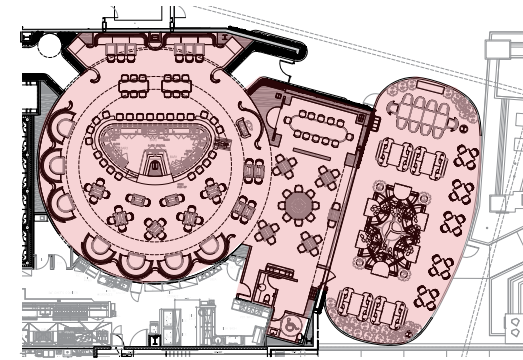

SENSE OF ARRIVAL & RESTAURANT | RESTAURANT - PLAN VIEW