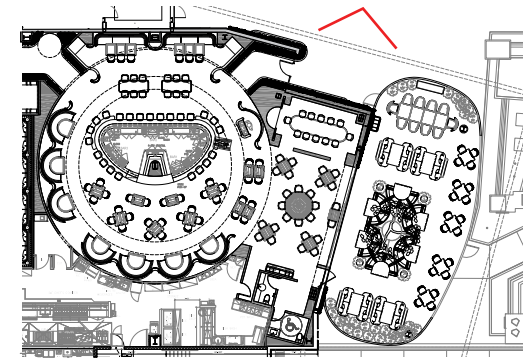

RESTAURANT PATIO
GARDEN DESIGN

Enveloping Nature

Wood Nest

Metal structure wrapped in wood finish
- to be coordinated with custom fabricators

FABRIC SEAT & BACK

ACCENT LEATHER
PIPING DETAIL &
SUEDE OUTSIDE
BACK