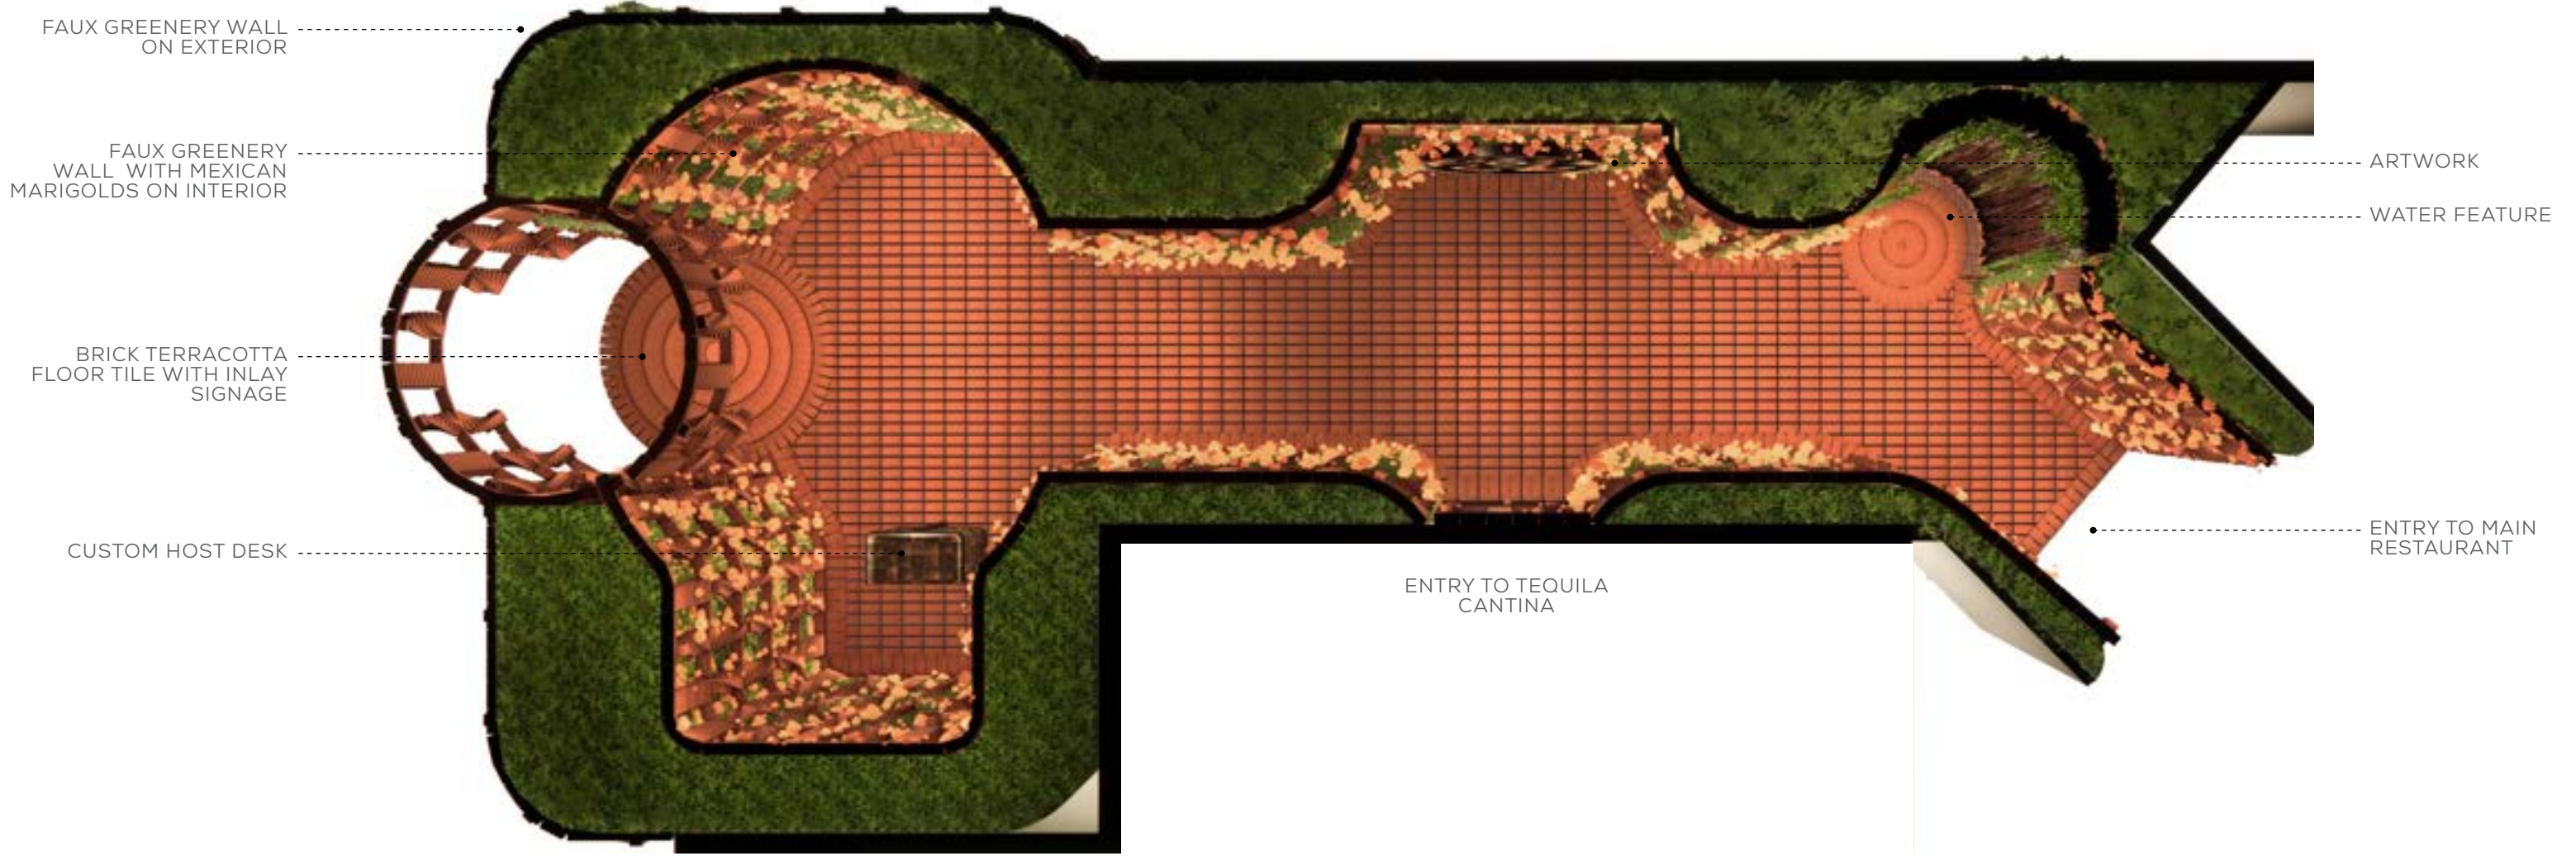

La Piña del Agave

Organic Forms

Residential Soft Seating

Piña Enveloping Feature Bar

Playful FF&E

Layered Screens

Árbol de la vida

Tree of Life is a traditional theme of pottery and ceramic sculpture created in central Mexico, specifically in Metepec. Originally depicting teachings of religion, this tradition has evolved to include celebrations of trees with deeper meanings of life and death or welcoming of the spring season.

SPEAKEASY: 42
 SPEAKEASY BAR: 12
 SPEAKEASY TOTAL: 54

SENSE OF ARRIVAL
&
RESTAURANT DESIGN

Mexican Marigold Flower

A native flower to Mexico and is used in the Mexican holiday "Day of the dead".

Tim Tate Art Installation

Infinity Mirror with Mixed Media Artwork - Wall Hung

Cenotes

Natural sinkholes that expose groundwater, commonly used for water supplies by the ancient Mexican Mayans.

CUSTOM HOST STAND
43 1/4" H x 31" W