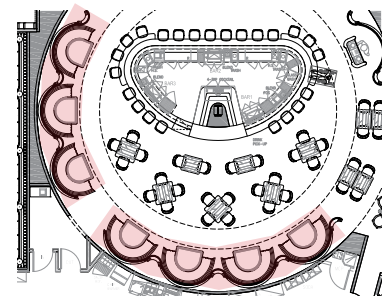

METAL FRAMES TO BE STRUCTURALLY SECURED TO FLOOR AND WALL

CONCEALED STRIP UPLIGHT

BLUE STAINED WICKER SCREENS

POLISHED BLACK CHROME METAL FRAME FOR SCREENS