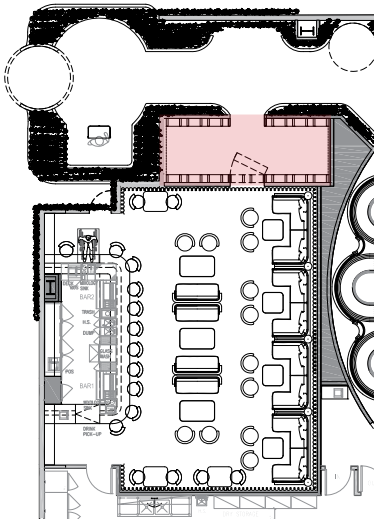

SPIRIT LOCKERS

DARK WALNUT
HARDWOOD FLOORING

BRONZE MIRROR

BRONZE MIRROR

CONCEALED SWING
DOOR INTO SPEAKEASY