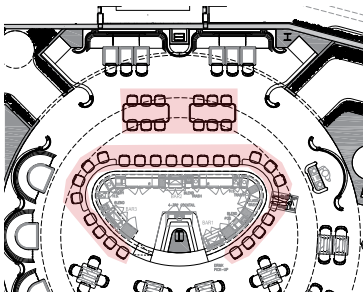

BEIGE TERRACOTTA
FLOOR TILE AT FEATURE
DINING & PATIO

TRAVERTINE STONE
FLOOR TILES

SWIVEL SEAT

CUSTOM BAR STOOL
30" SEAT HEIGHT

CUSTOM BAR DINING CHAIR

BLUE LEATHER
INSIDE SEAT & BACK

PATTERNED FABRIC
OUTSIDE SEAT &
BACK