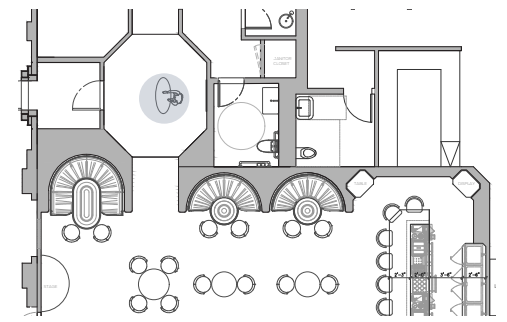

PORCELAIN SLAB TILE

PORCELAIN SLAB
TILED DOOR

SPECIFIED PLUMBING
FIXTURES

PORCELAIN TILE FLOOR

WASHROOM (ACCESSIBLE)

PORCELAIN SLAB
SIZE: 60X60CM
SPEC: JEWELS JW11 BLACK GOLD

LARGE FORMAT PORCELAIN SLAB
SIZE: 1000X3000MM
SPEC: LAMINAM SETA, COL: ORO