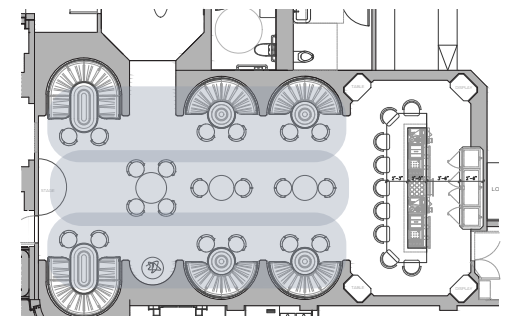

DINING CHAIR
BY STUDIO MUNGE

DINING TABLE