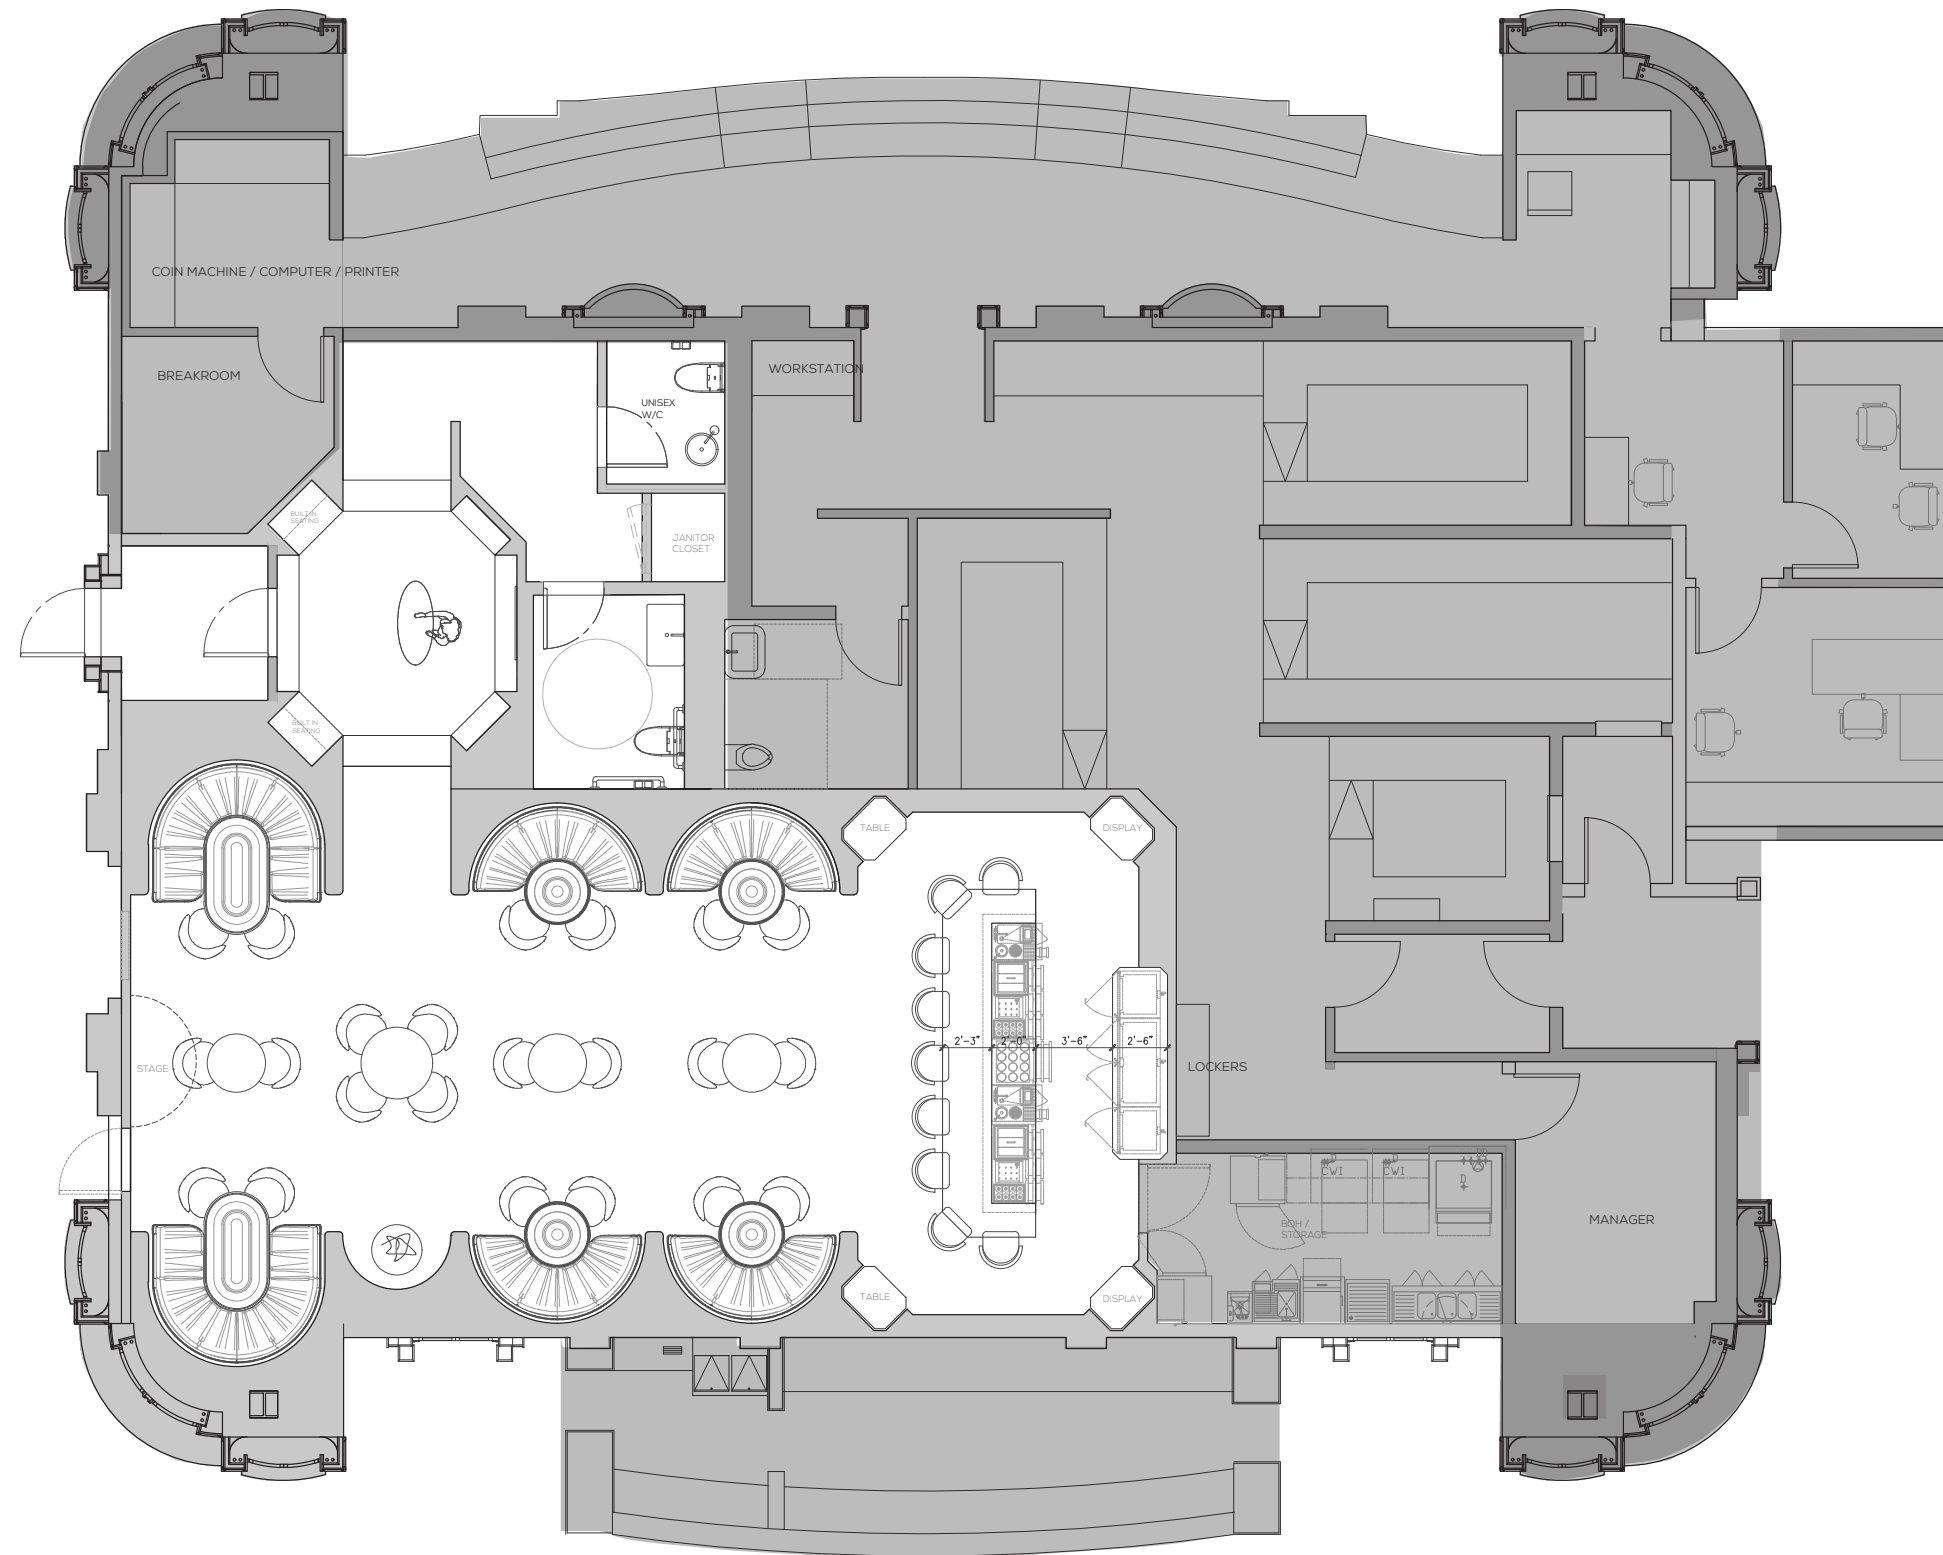

SPEAKEASY BELLAGIO

100% SCHEMATIC DESIGN - VE STUDY | JUNE 30, 2022

STUDIO
MUNGE

THE JOURNEY | FLOOR PLAN

BOOTH / TABLES : 46
BAR : 9
TOTAL SEAT COUNT : 55

THE JOURNEY | REFLECTED CEILING PLAN

METALLIC PAINTED
CEILING

PORCELAIN SLAB TILE

PORCELAIN SLAB
TILED DOOR

SPECIFIED PLUMBING
FIXTURES

PORCELAIN TILE FLOOR

WASHROOM (ACCESSIBLE)

PORCELAIN SLAB
SIZE: 60X60CM
SPEC: JEWELS JW11 BLACK GOLD

LARGE FORMAT PORCELAIN SLAB
SIZE: 1000X3000MM
SPEC: LAMINAM SETA, COL: ORO