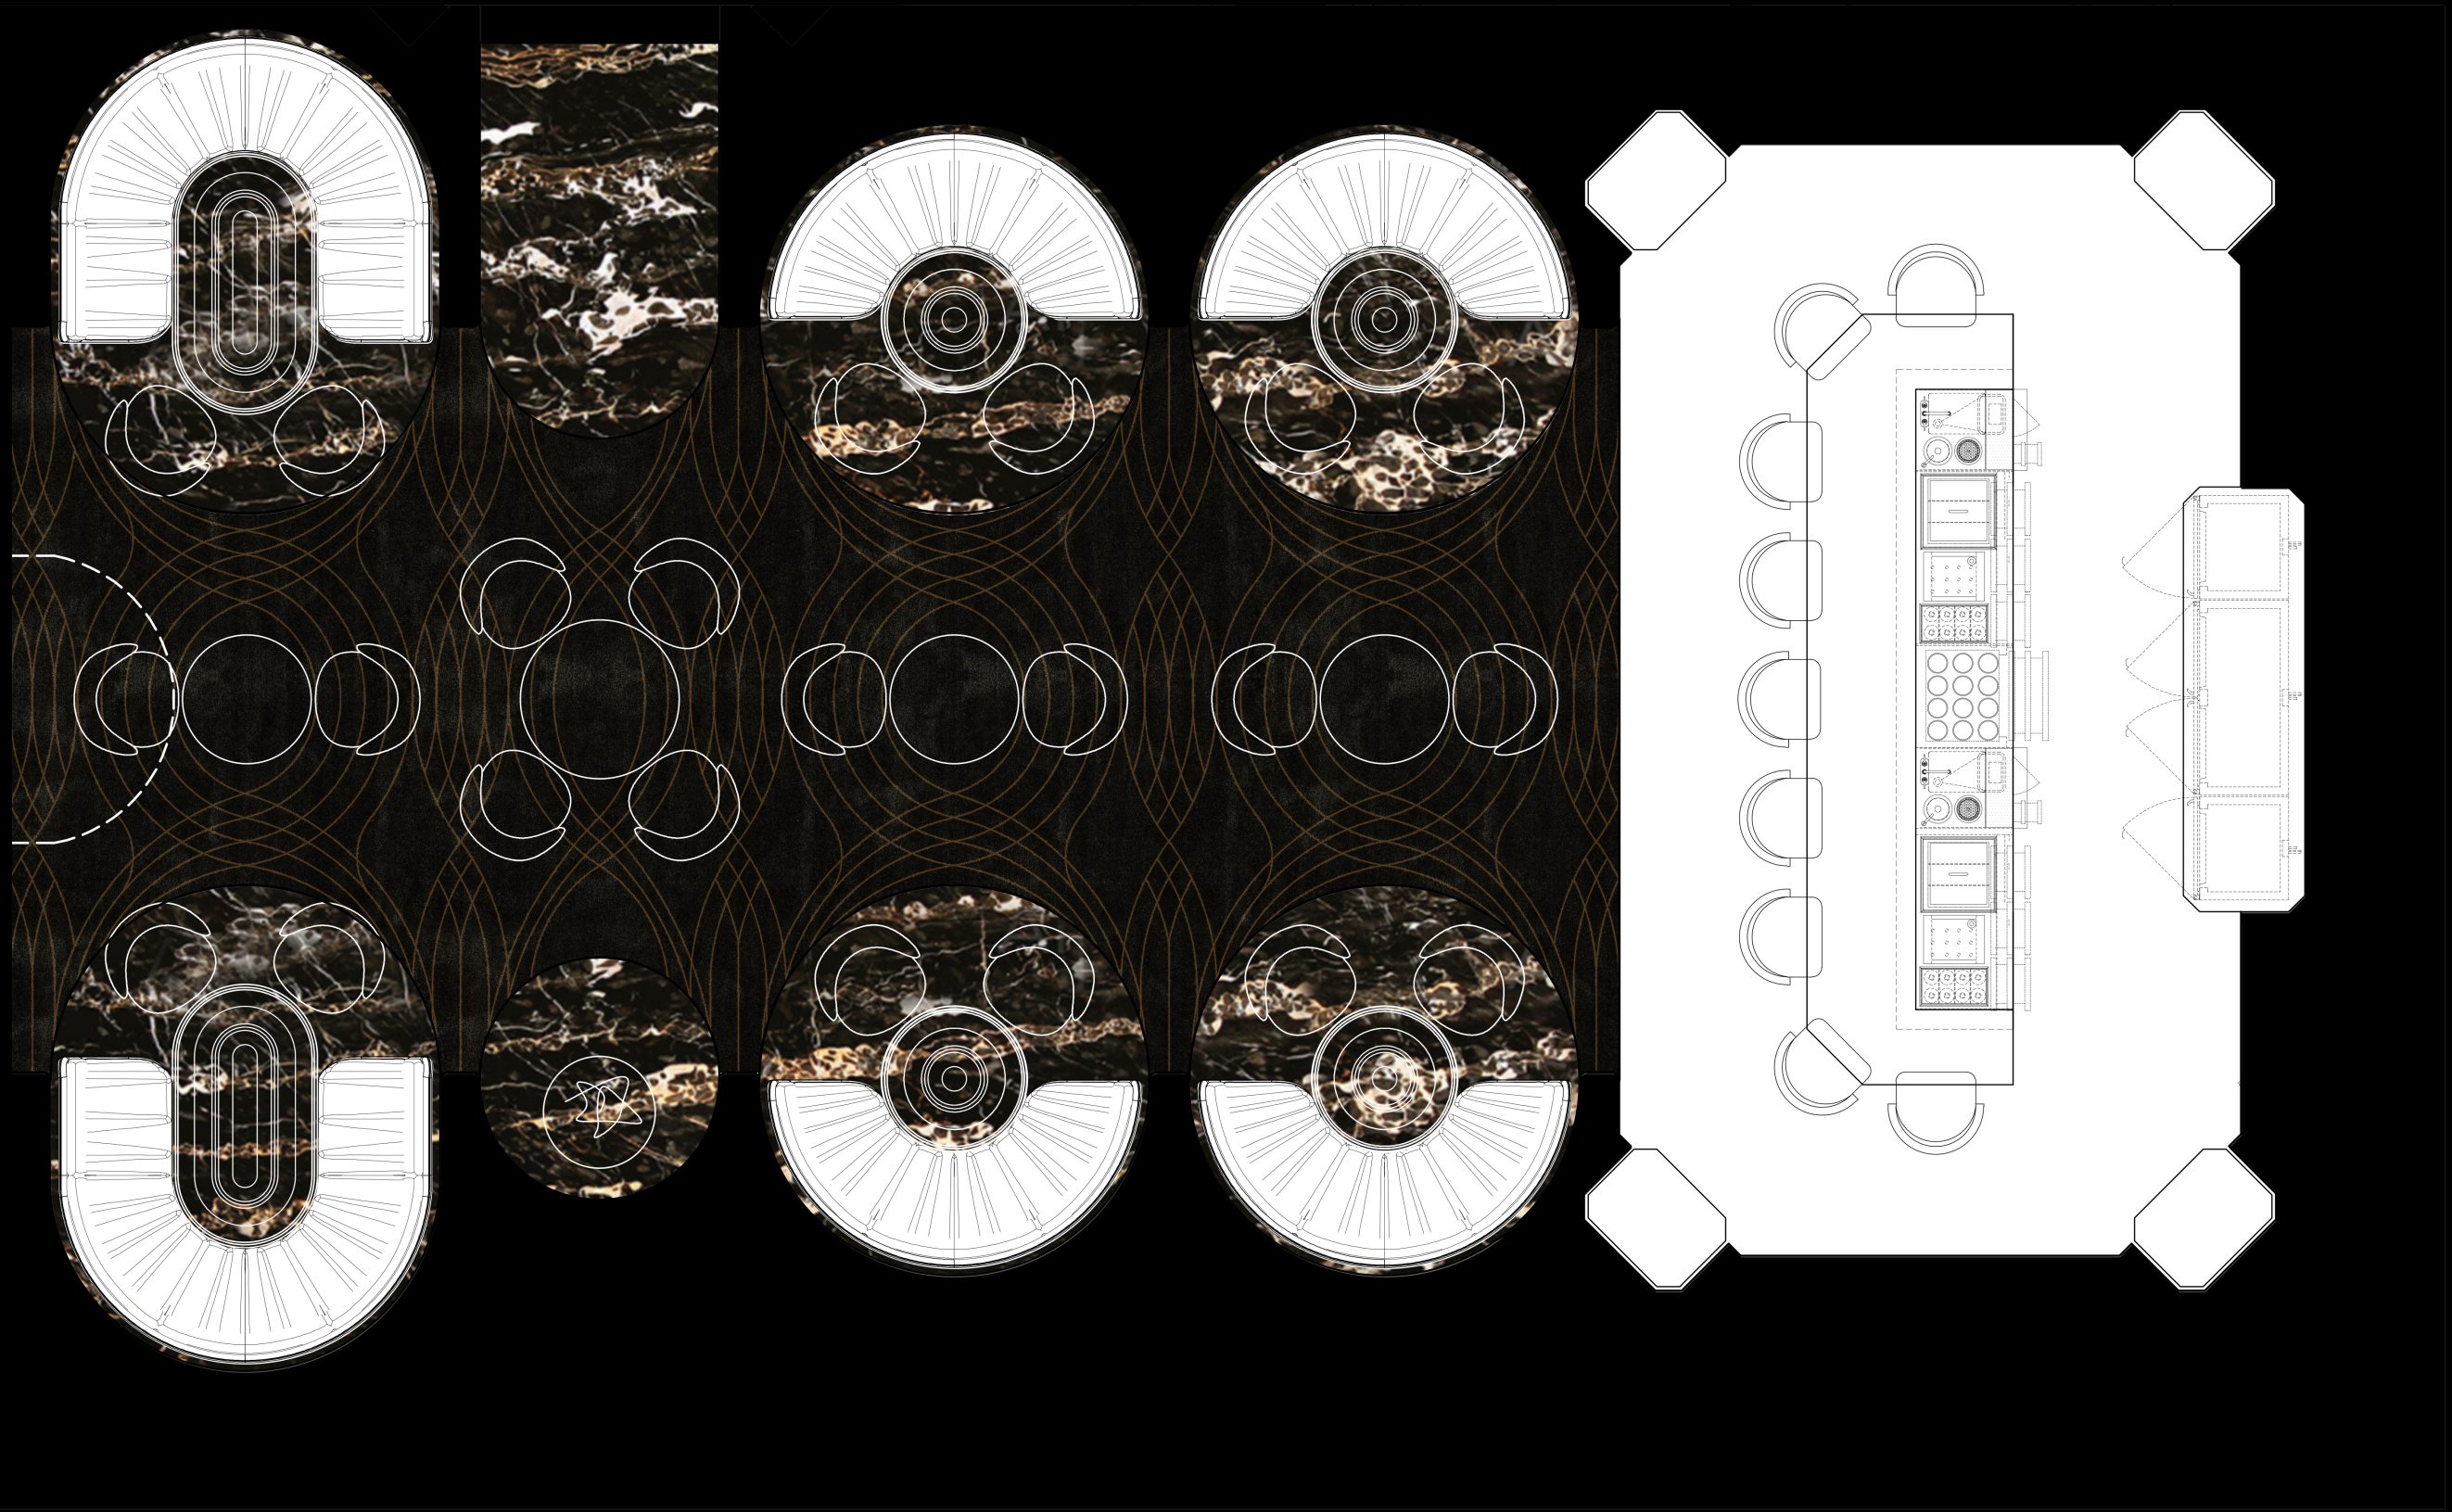

TOP VIEW

PERSPECTIVE VIEW

8'4" DIA X 3'0" H CUSTOM GLASS CHANDELIER
CUSTOM MADE IN COLLABORATION WITH
ALESSANDRO MUNGE AND GABRIEL SCOTT

FRONT VIEW

FF&E
CUSTOM CHANDELIER
BY STUDIO MUNGE

FF&E
CARPET DESIGN