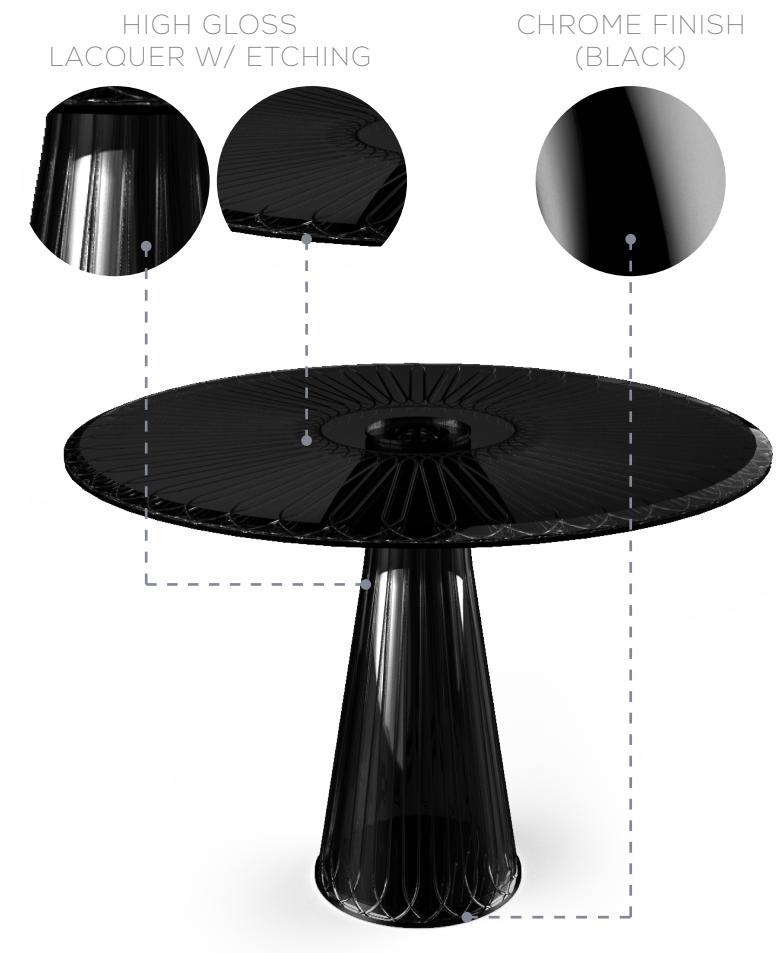

COVE LIGHTING

HIGH-GLOSS LACQUER
MILLWORK

PORCELAIN TILE
MILLWORK BACK WALL

INSET CARPET

VAULT VIEW

METALLIC PAINTED
CEILING

COVE LIGHTING

PORCELAIN TILE
MILLWORK BACK WALL

HIGH GLOSS
LACQUER

FF&E
HOST DESK

DINING CHAIR
BY STUDIO MUNGE

DINING TABLE

OFFERING TABLE
STUDIO MUNGE

FF&E
LOUNGE FURNITURE

COUNTER STOOL
ELLIS BY MEZZO COLLECTION

FF&E
CRYSTAL ROOM FURNITURE