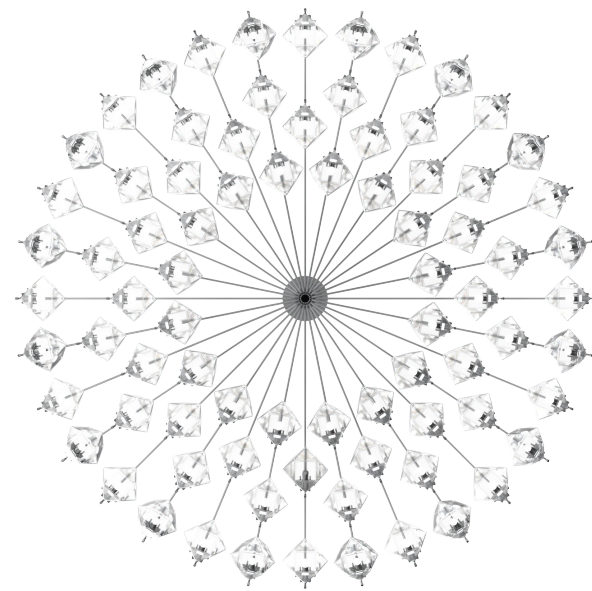

TOP VIEW

8'4" DIA X 3'0" H CUSTOM GLASS CHANDELIER
CUSTOM MADE IN COLLABORATION WITH
ALESSANDRO MUNGE AND GABRIEL SCOTT

FF&E
CUSTOM CHANDELIER
BY STUDIO MUNGE