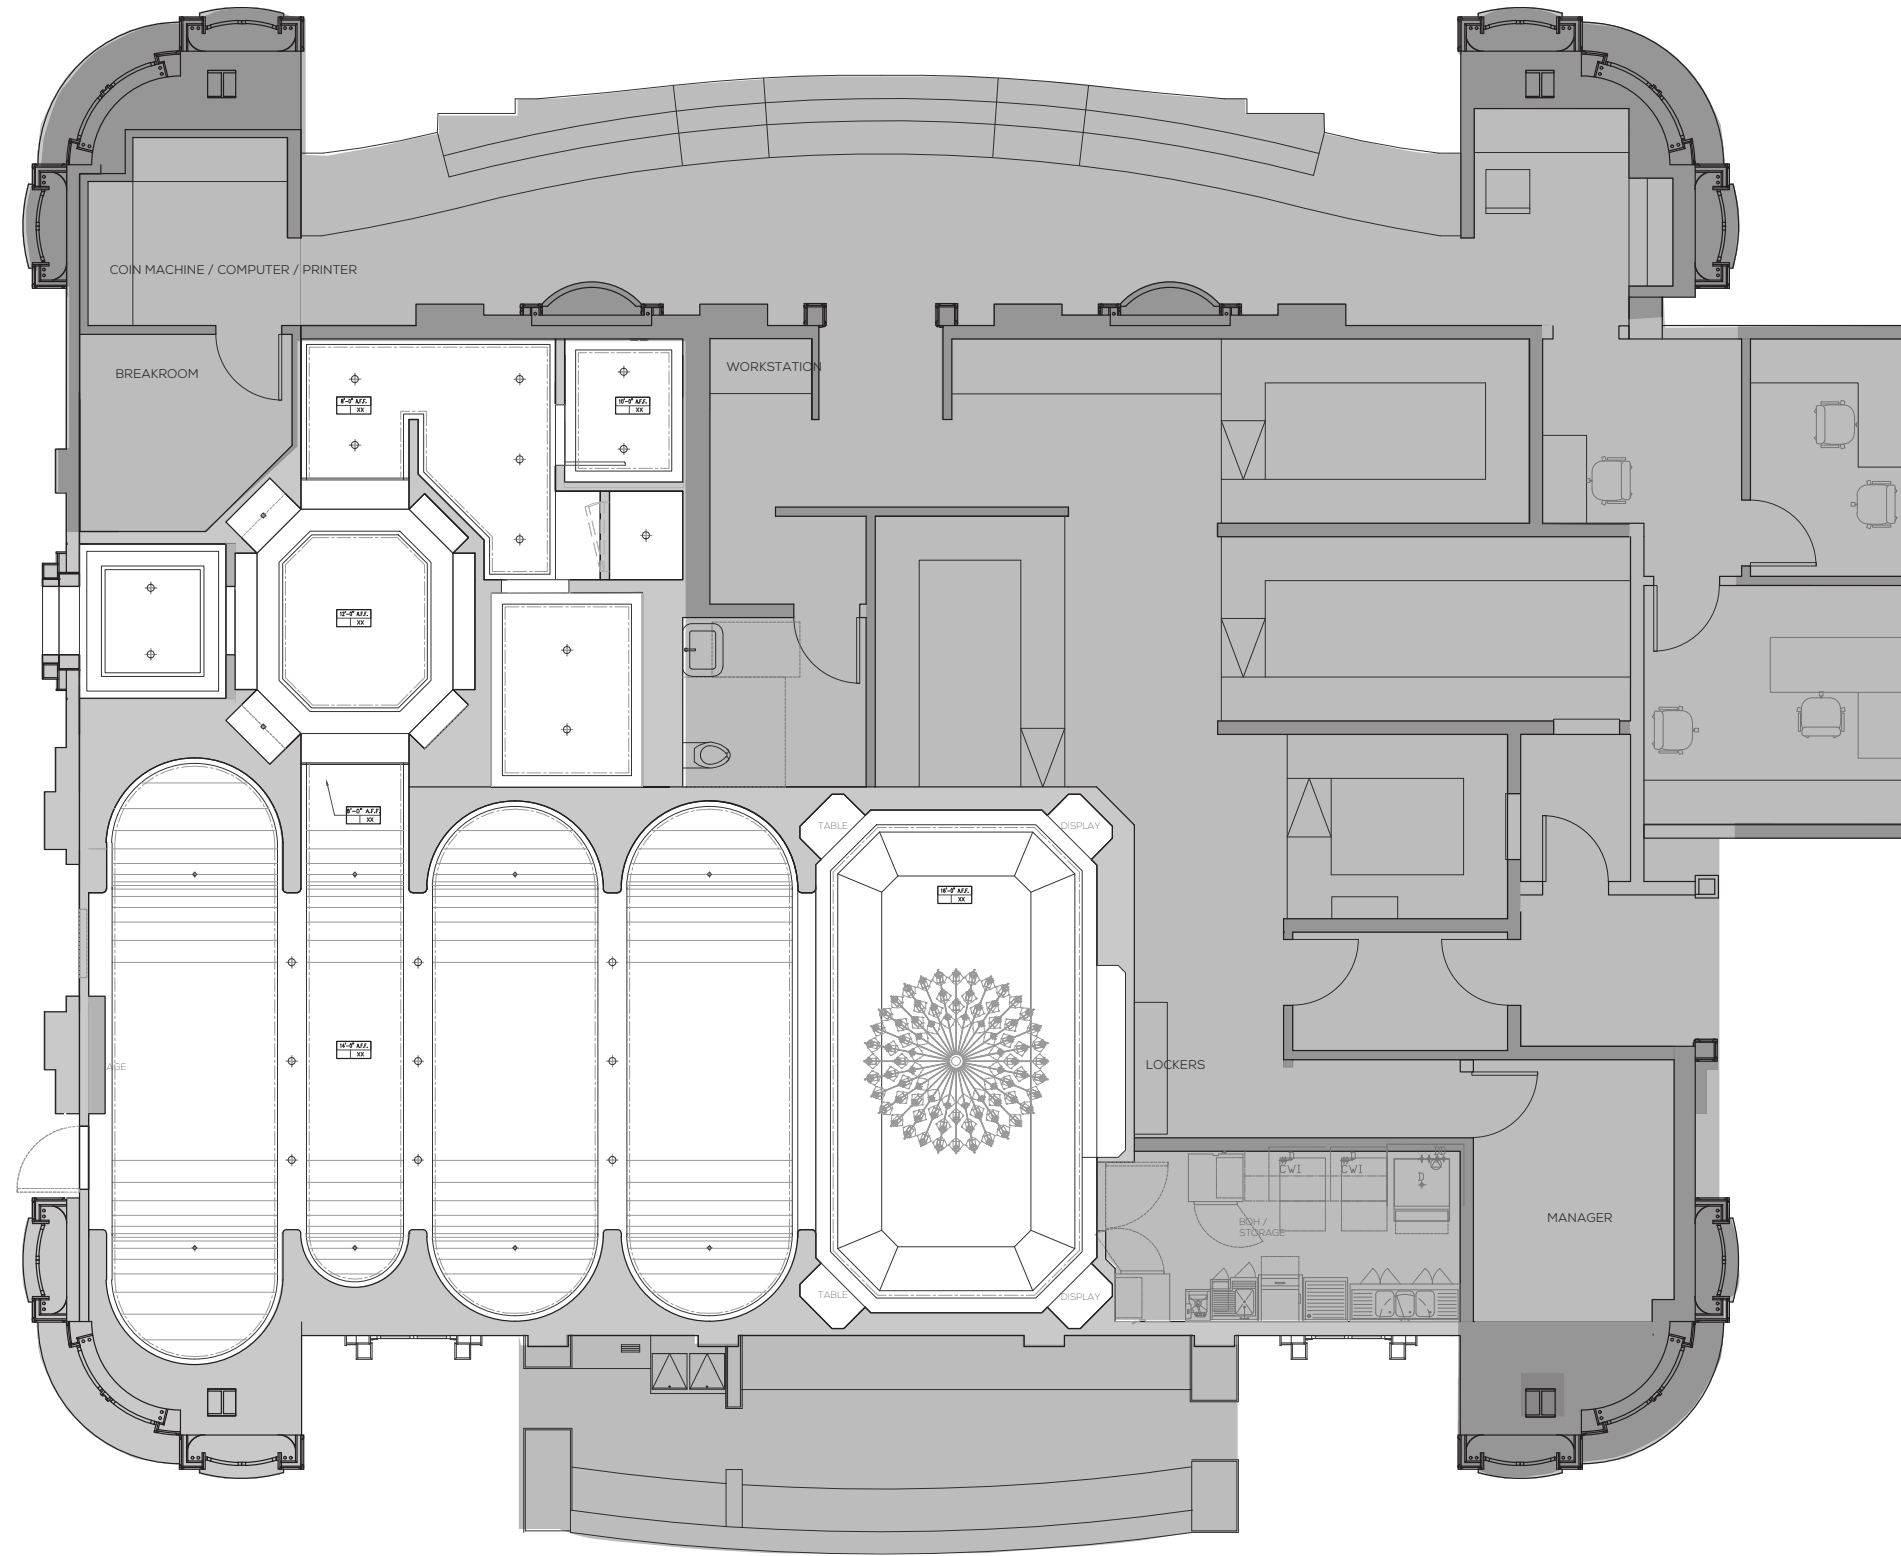

SPEAKEASY BELLAGIO

100% SCHEMATIC DESIGN - VE STUDY | JUNE 30, 2022

STUDIO
MUNGE

THE JOURNEY | FLOOR PLAN

BOOTH / TABLES : 46
BAR : 9
TOTAL SEAT COUNT : 55

THE JOURNEY | REFLECTED CEILING PLAN

METALLIC PAINTED
CEILING