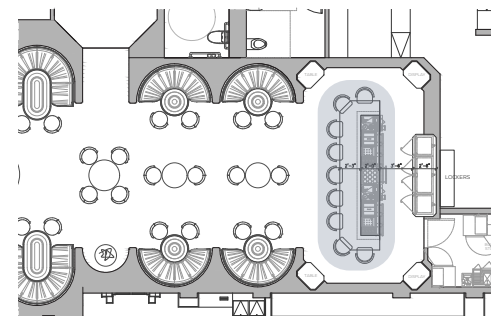

SPEAKEASY BELLAGIO

100% SCHEMATIC DESIGN - VE STUDY | JUNE 30, 2022

STUDIO
MUNGE

THE JOURNEY | FLOOR PLAN

BOOTH / TABLES : 46
BAR : 9
TOTAL SEAT COUNT : 55

THE JOURNEY | REFLECTED CEILING PLAN

METALLIC PAINTED
CEILING

PORCELAIN SLAB TILE

PORCELAIN SLAB
TILED DOOR

SPECIFIED PLUMBING
FIXTURES

PORCELAIN TILE FLOOR

WASHROOM (ACCESSIBLE)

PORCELAIN SLAB
SIZE: 60X60CM
SPEC: JEWELS JW11 BLACK GOLD

LARGE FORMAT PORCELAIN SLAB
SIZE: 1000X3000MM
SPEC: LAMINAM SETA, COL: ORO

HIGH GLOSS
LACQUER

FF&E
HOST DESK

DINING CHAIR
BY STUDIO MUNGE

DINING TABLE

OFFERING TABLE
STUDIO MUNGE

FF&E
LOUNGE FURNITURE

COUNTER STOOL
ELLIS BY MEZZO COLLECTION

FF&E
CRYSTAL ROOM FURNITURE

TOP VIEW

PERSPECTIVE VIEW

8'4" DIA X 3'0" H CUSTOM GLASS CHANDELIER
CUSTOM MADE IN COLLABORATION WITH
ALESSANDRO MUNGE AND GABRIEL SCOTT

FRONT VIEW

FF&E
CUSTOM CHANDELIER
BY STUDIO MUNGE

FF&E
CARPET DESIGN