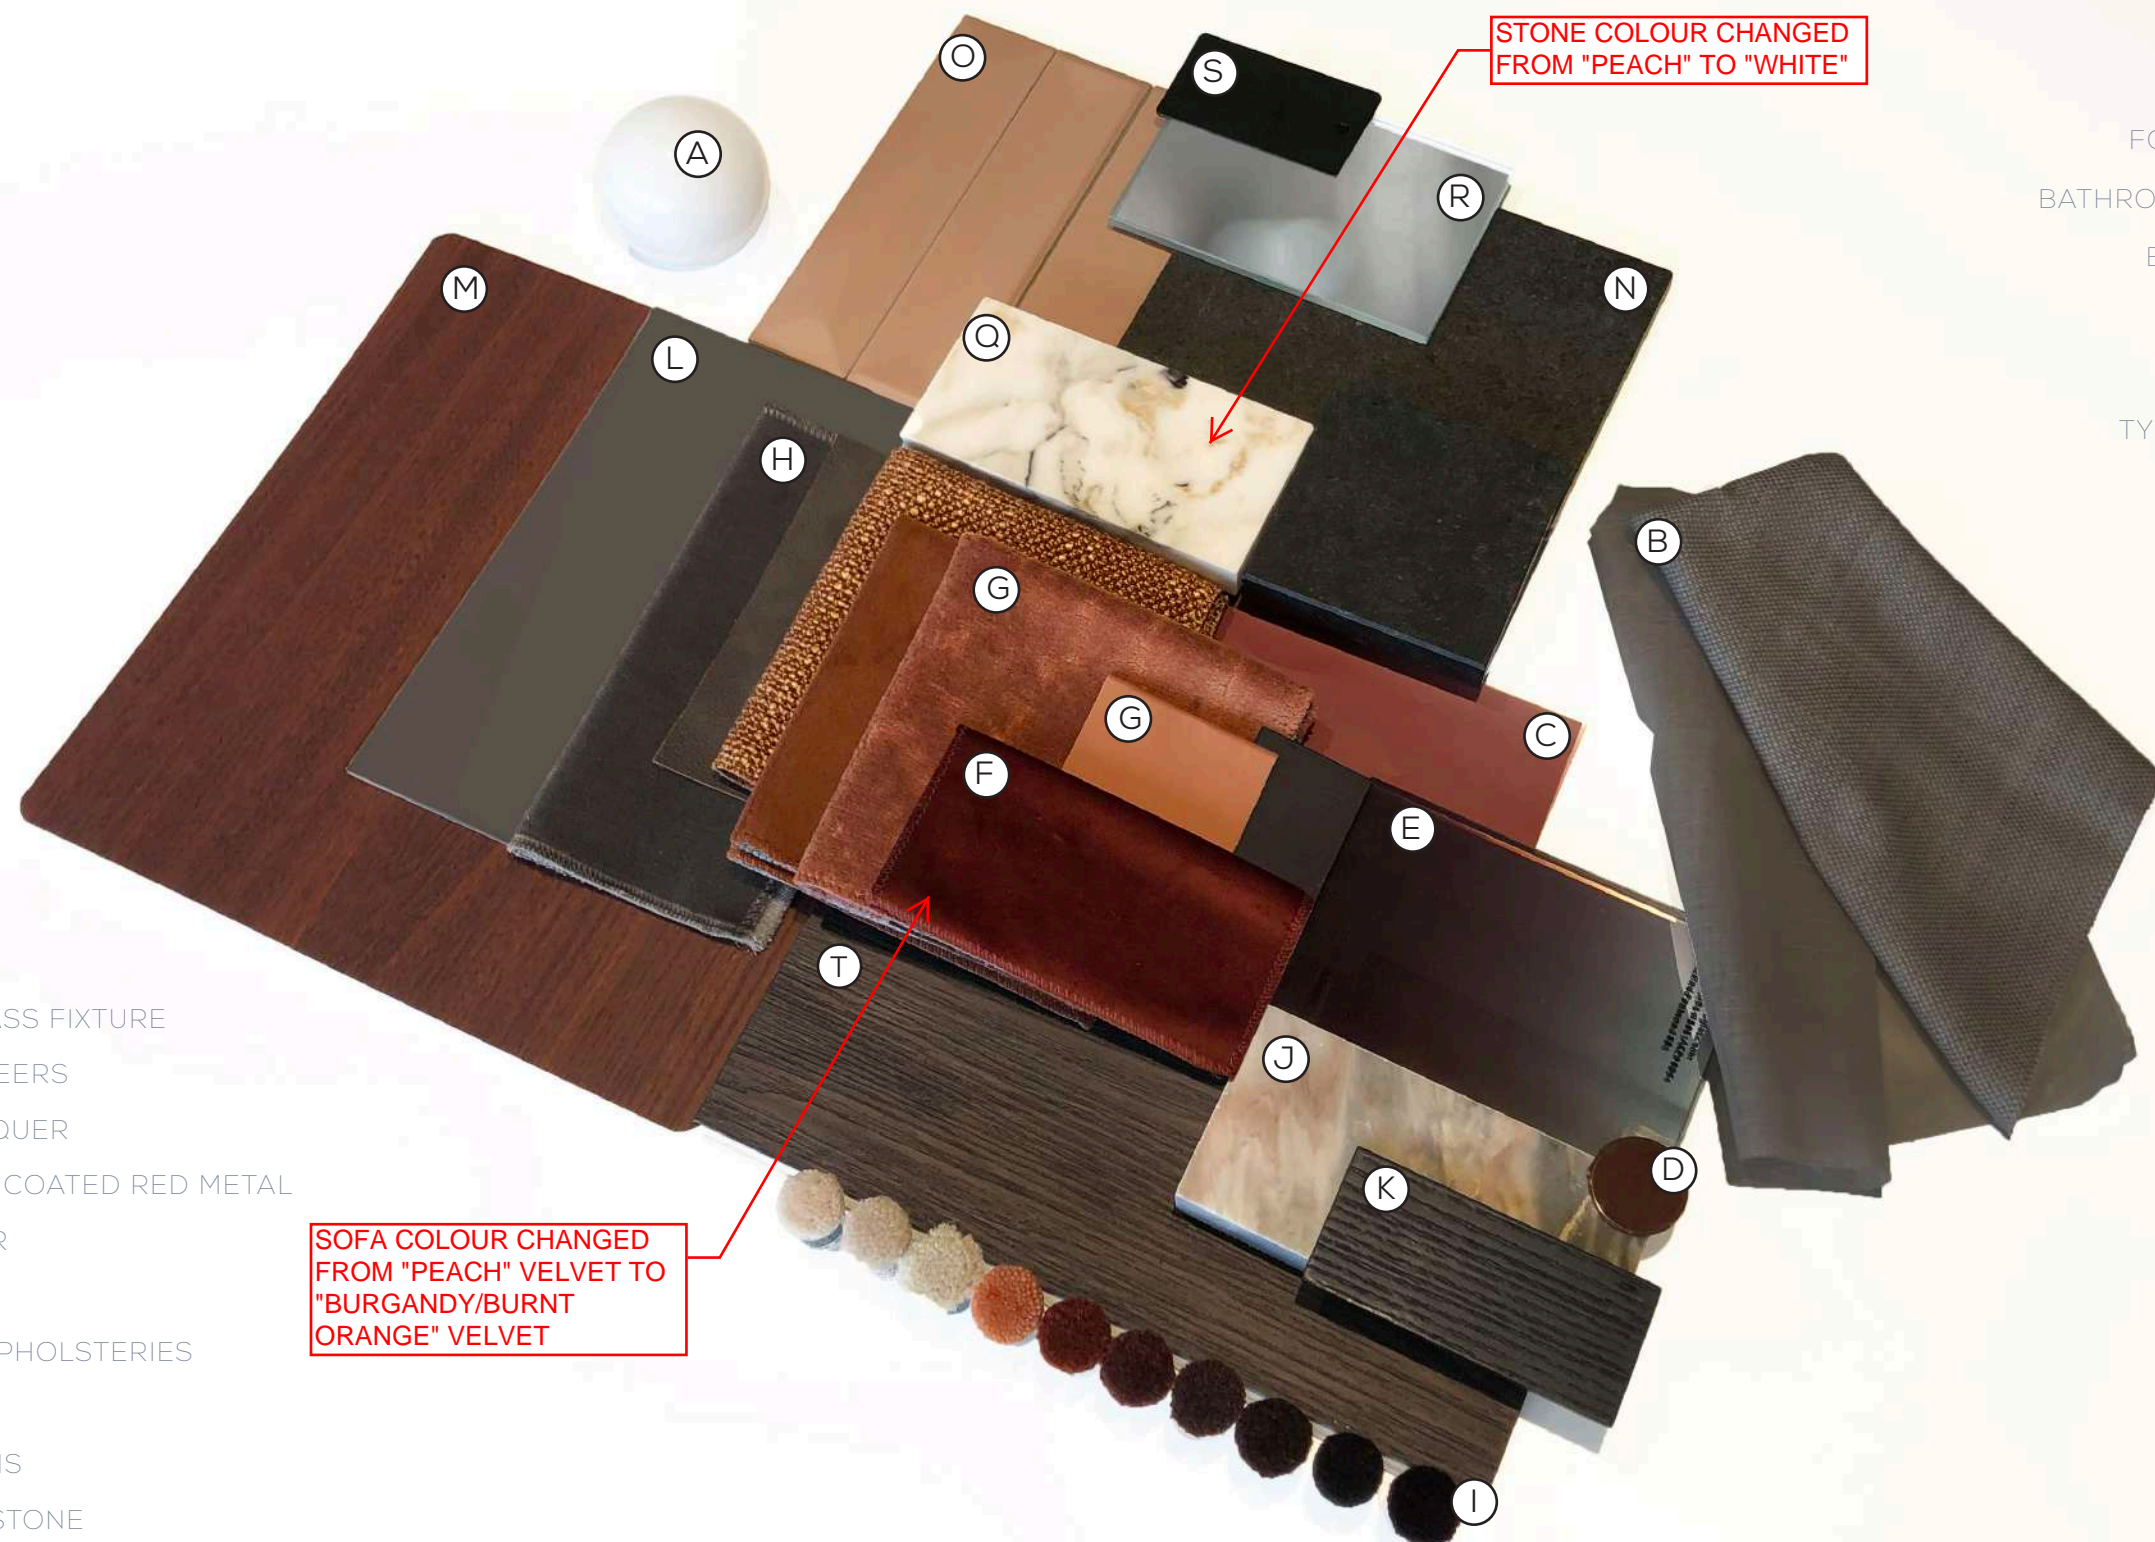

# MODERN THEATRE

TO BE APPLIED TO SINGLE KING MOCK UP ROOM

GUESTROOM EXPERIENCE | REVISED PALETTE - MODERN THEATRE (APPLIED TO SINGLE KING MOCK UP ROOM)

FF&E

- (A) OFF WHITE GLASS FIXTURE
- (B) DRAPERY & SHEERS
- (C) FF&E RED LACQUER
- (D) FF&E POWDER COATED RED METAL
- (E) OMBRE MIRROR
- (F) SOFA VELVET
- (G) HEADBOARD UPHOLSTERIES
- (H) FF&E FABRICS
- (I) AREA RUG POMS
- (J) FF&E ACCENT STONE
- (K) FF&E ACCENT WOOD

SOFA COLOUR CHANGED FROM "PEACH" VELVET TO "BURGANDY/BURNT ORANGE" VELVET

STONE COLOUR CHANGED FROM "PEACH" TO "WHITE"

ARCHITECTURAL FINISHES

- WALL & CEILING PAINT (L)
- FOYER LAMINATE WALLS (M)
- BATHROOM PORCELAIN FLOOR (N)
- BATHROOM WALL TILES (O)
- VANITY TOP STONE (Q)
- CLEAR MIRROR (R)
- TYP. MATTE BLACK METAL (S)
- VINYL FLOORING (T)