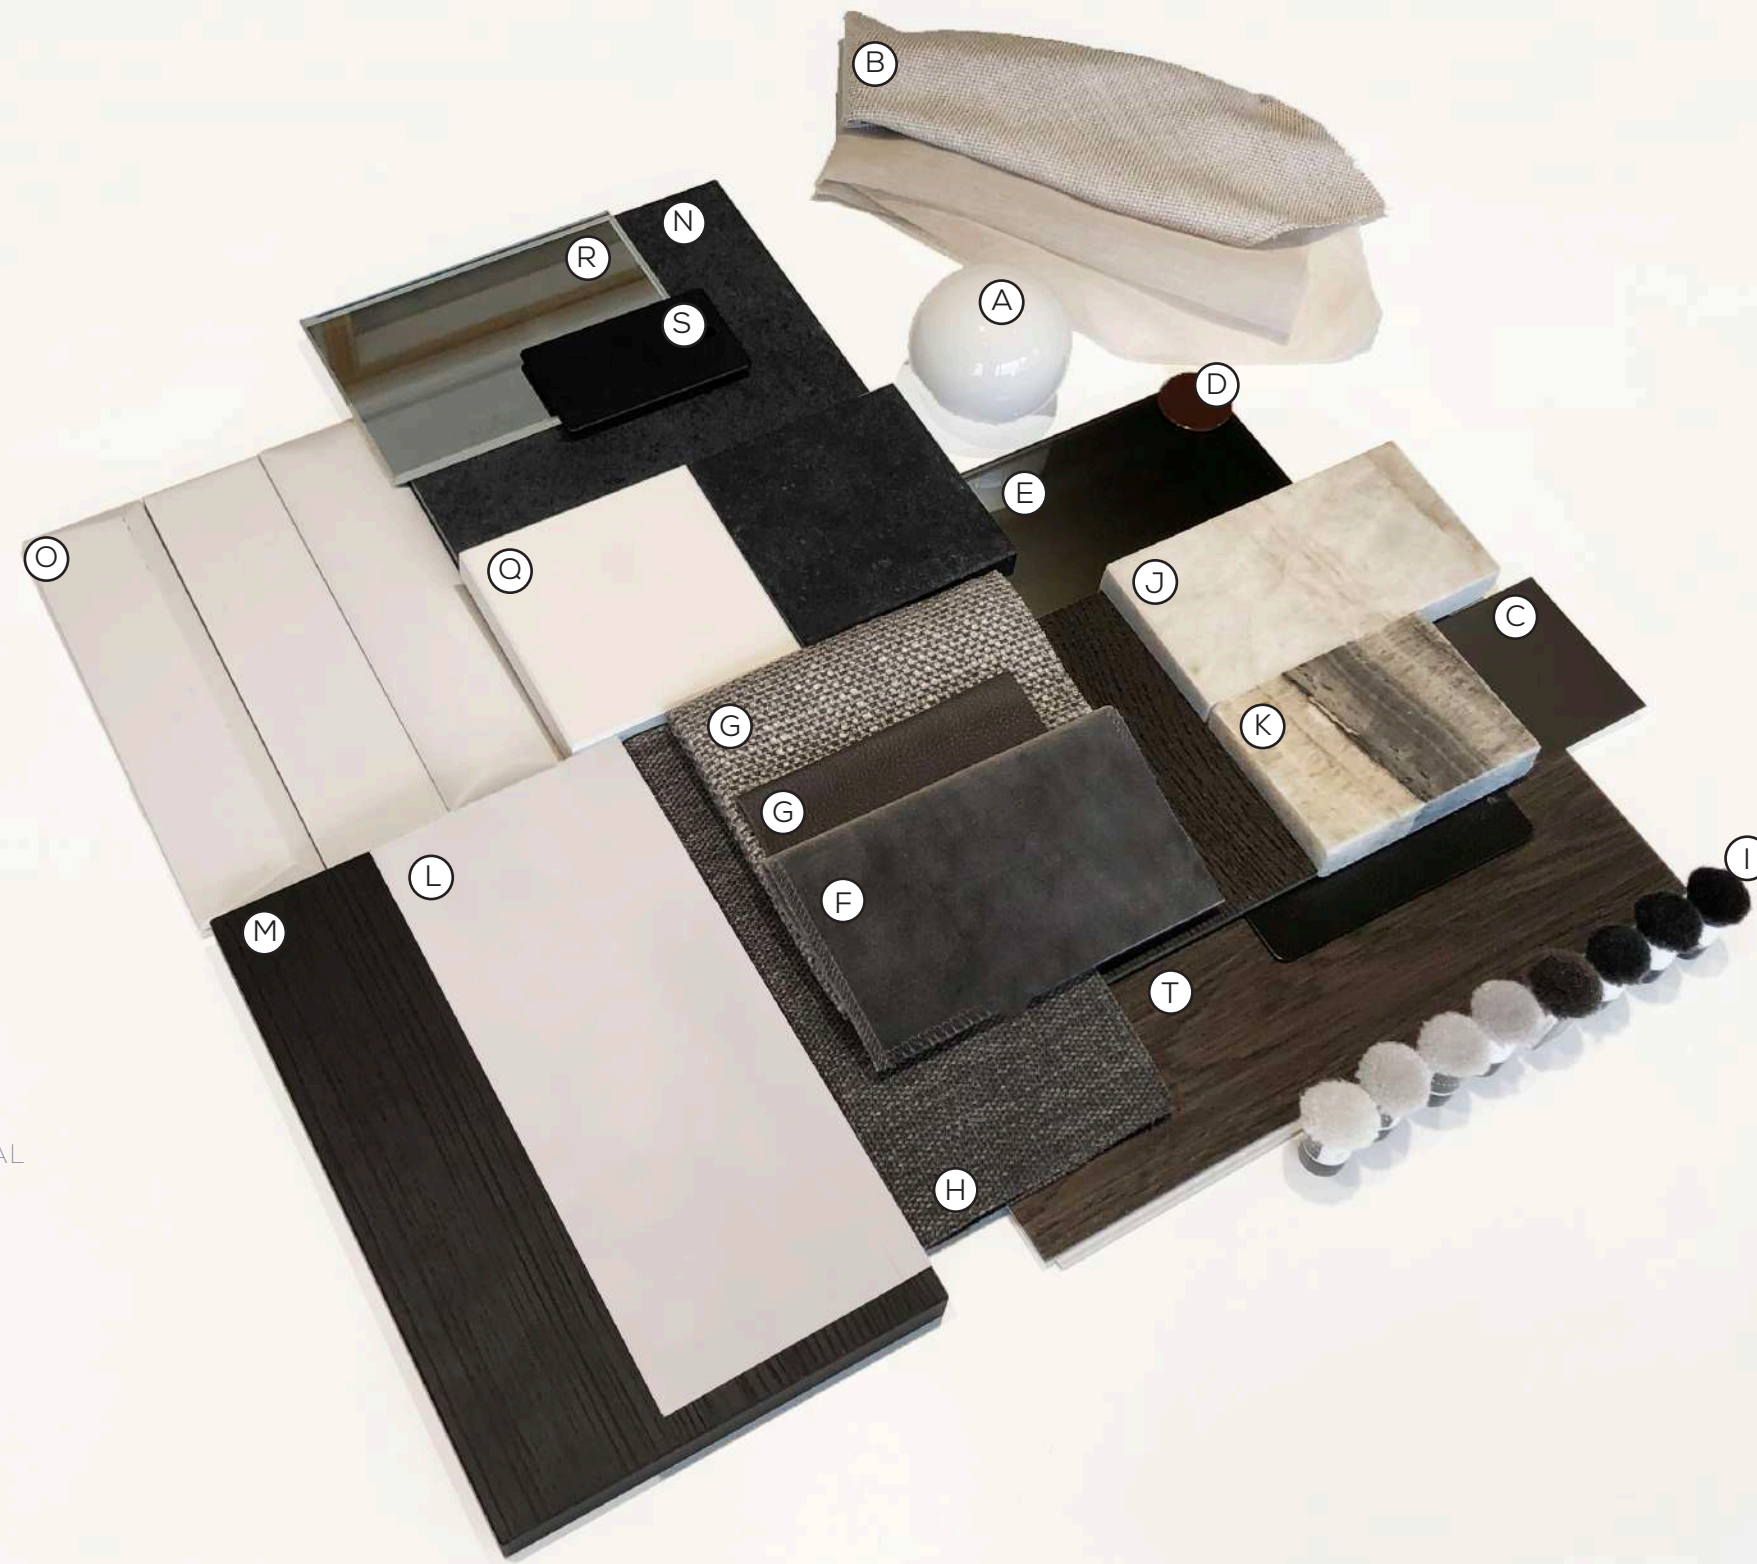

GUESTROOM EXPERIENCE | REVISED PALETTE - SILENT THEATRE (APPLIED TO DOUBLE QUEEN MOCK UP ROOM)

FF&E

- (A) OFF WHITE GLASS FIXTURE
- (B) DRAPERY & SHEERS
- (C) FF&E GRAY LACQUER
- (D) FF&E POWDER COATED RED METAL
- (E) OMBRE MIRROR
- (F) SOFA VELVET
- (G) HEADBOARD UPHOLSTERIES
- (H) FF&E FABRICS
- (I) AREA RUG POMS
- (J) DINING STONE TOP
- (K) SIDE TABLE STONE TOP

ARCHITECTURAL FINISHES

- WALL & CEILING PAINT (L)
- FOYER LAMINATE WALLS (M)
- BATHROOM PORCELAIN FLOOR (N)
- BATHROOM WALL TILES (O)
- VANITY TOP STONE (Q)
- CLEAR MIRROR (R)
- TYP. MATTE BLACK METAL (S)
- VINYL FLOORING (T)