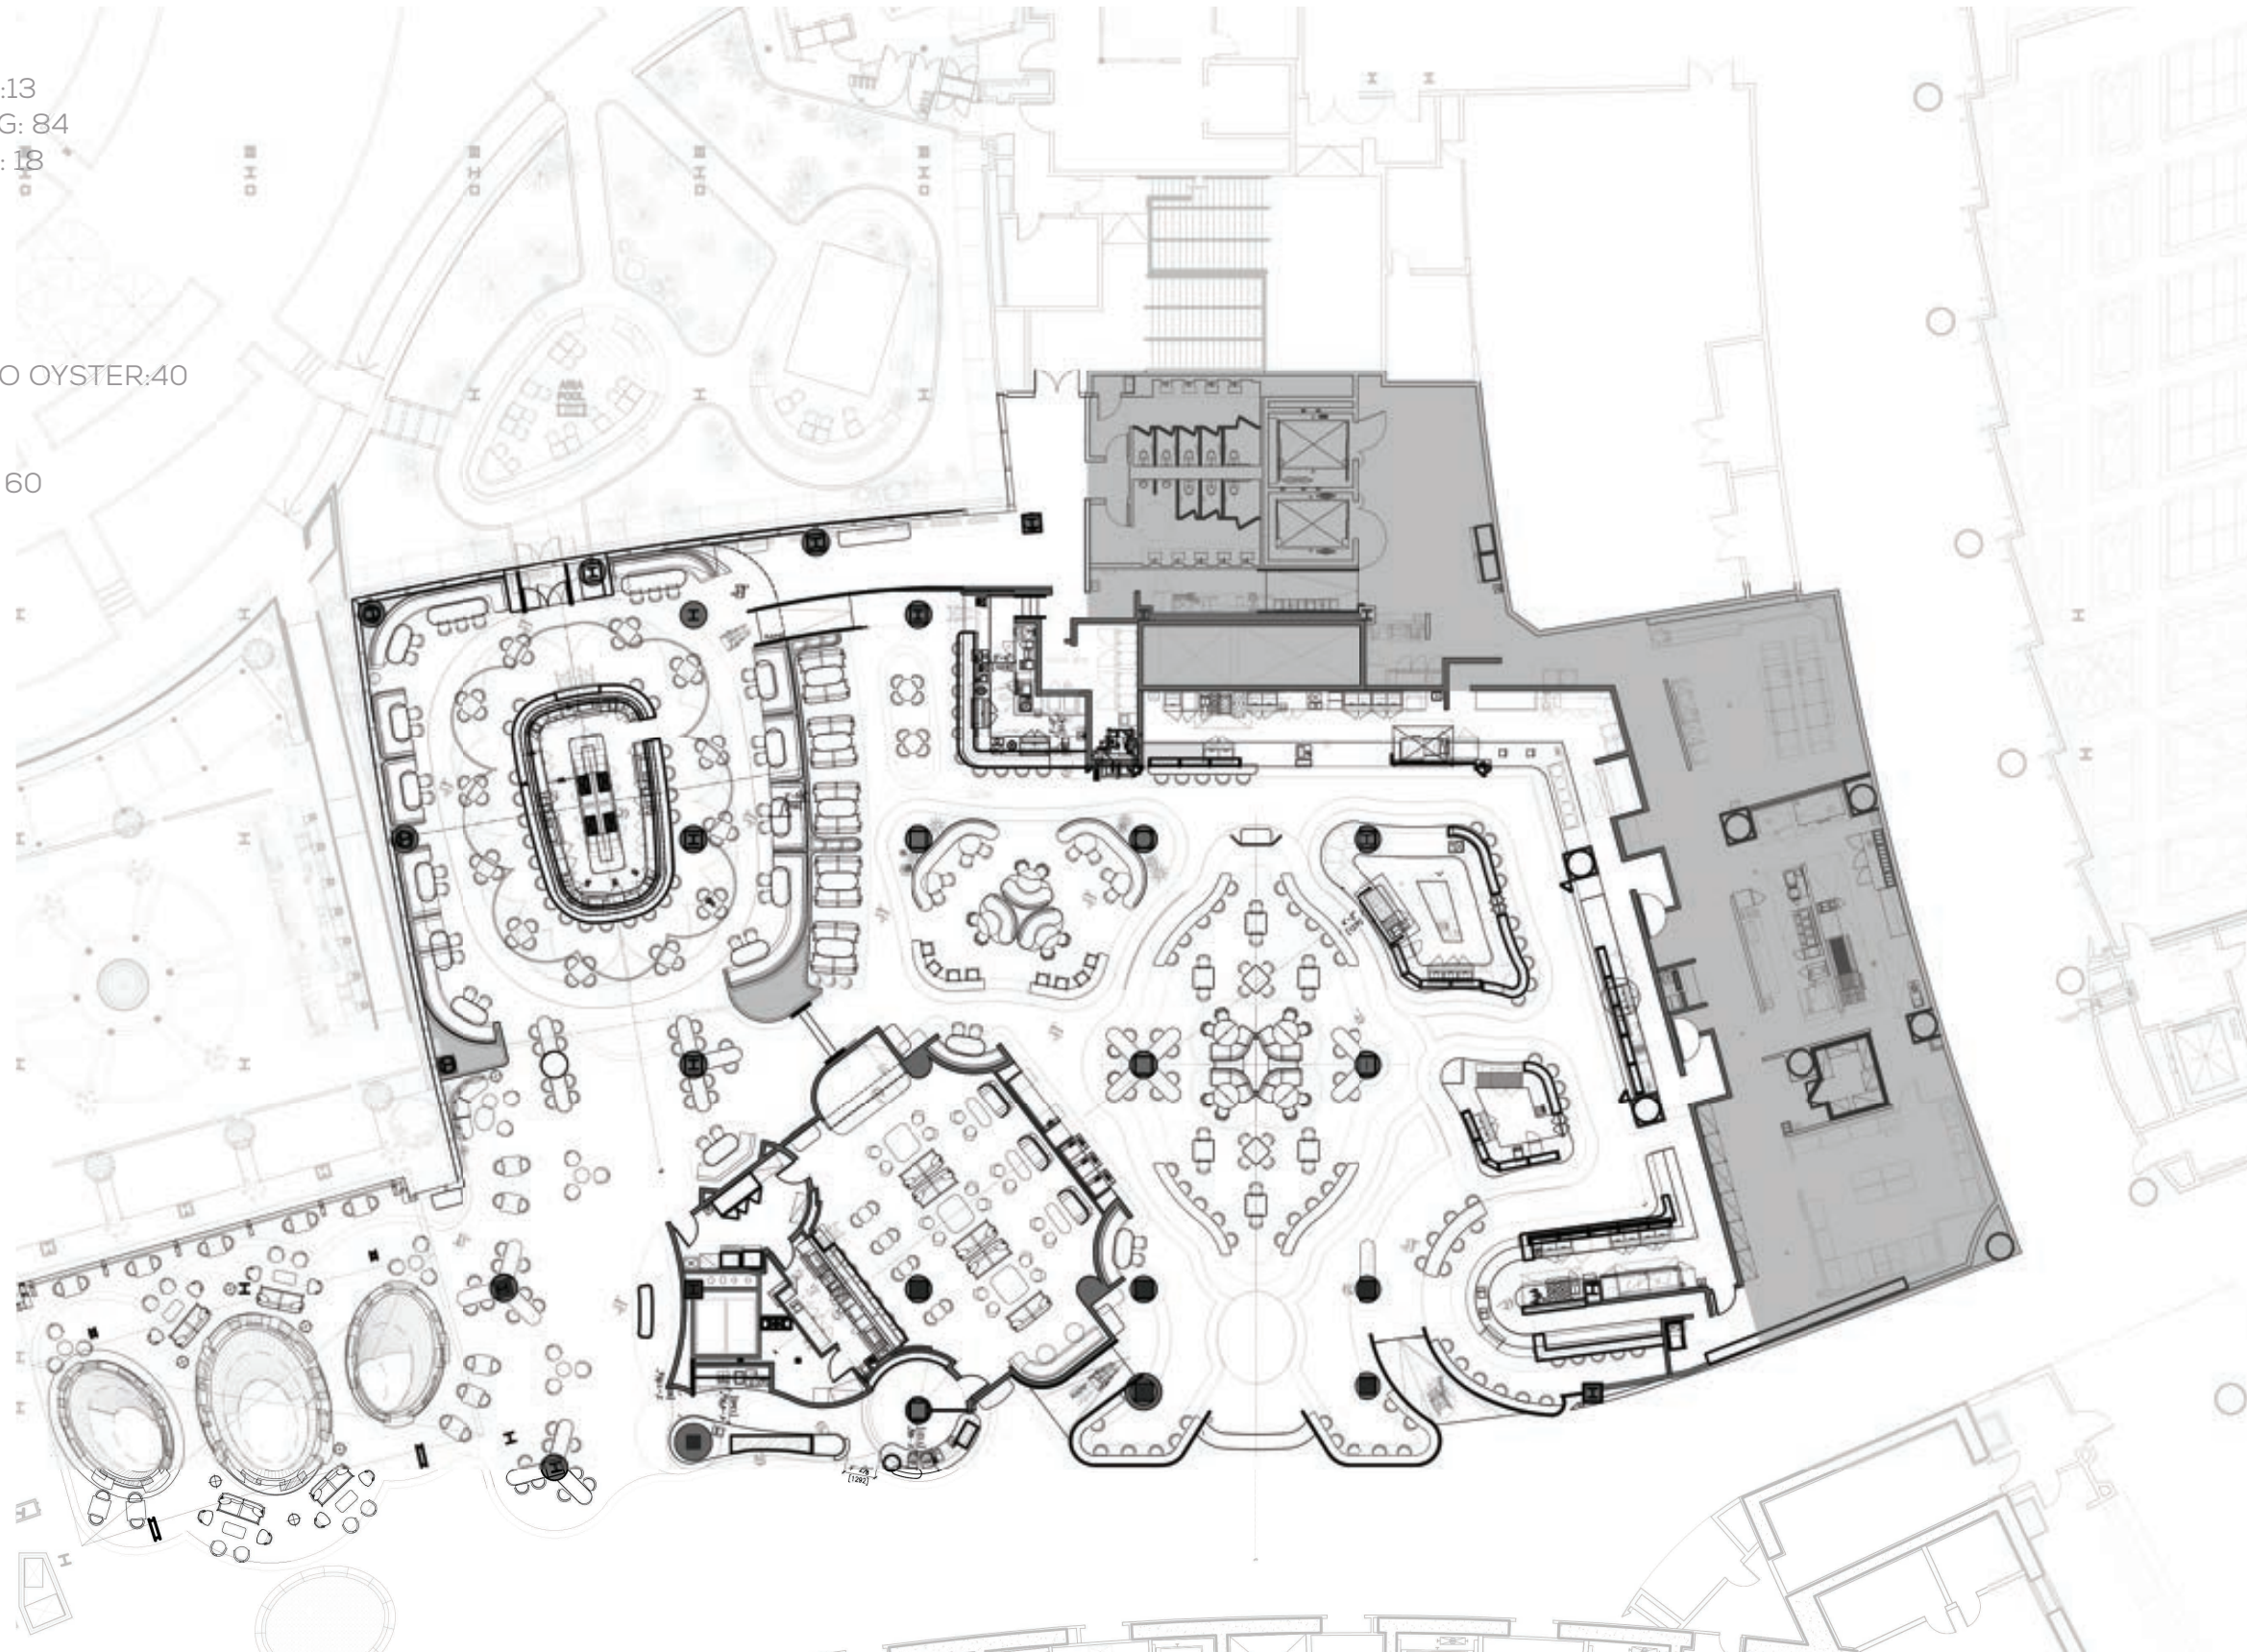

CONTRAST

CHIC

CONCEPT | TACO BAR

SECRET GARDEN

DISCOVERY

THE SUPERFOODS | PLAN

SEATS COUNT:V

FOOD HALL:200

-FRONT SEATING:13

-CENTER SEATING: 84

-EGG SANDWICH: 18

-SANDWICH:3

-ITALIAN:9

-NOODLE:5

-OYSTER BAR:12

-SUSHI:16

-SEATING NEXT TO OYSTER:40

BAR: 141

SOCIAL LOUNGE: 60

SPEAKEASY: 43

TOTAL: 444

THE SUPERFOODS | RCP OVERLAY

THE SUPERFOODS | MAIN ELEVATION

THE SUPERFOODS | BEVERAGE STATION

THE SUPERFOODS | FOOD STATIONS (SUSHI VIGNETTE)

THE SUPERFOODS | BOOTH SEATING VIGNETTE

THE SUPERFOODS | FOOD STATIONS (OYSTER BAR)

THE SUPERFOODS | FOOD STATIONS (OYSTER BAR VIGNETTE)

THE SUPERFOODS | PERIMETER COUNTER ELEVATIONS