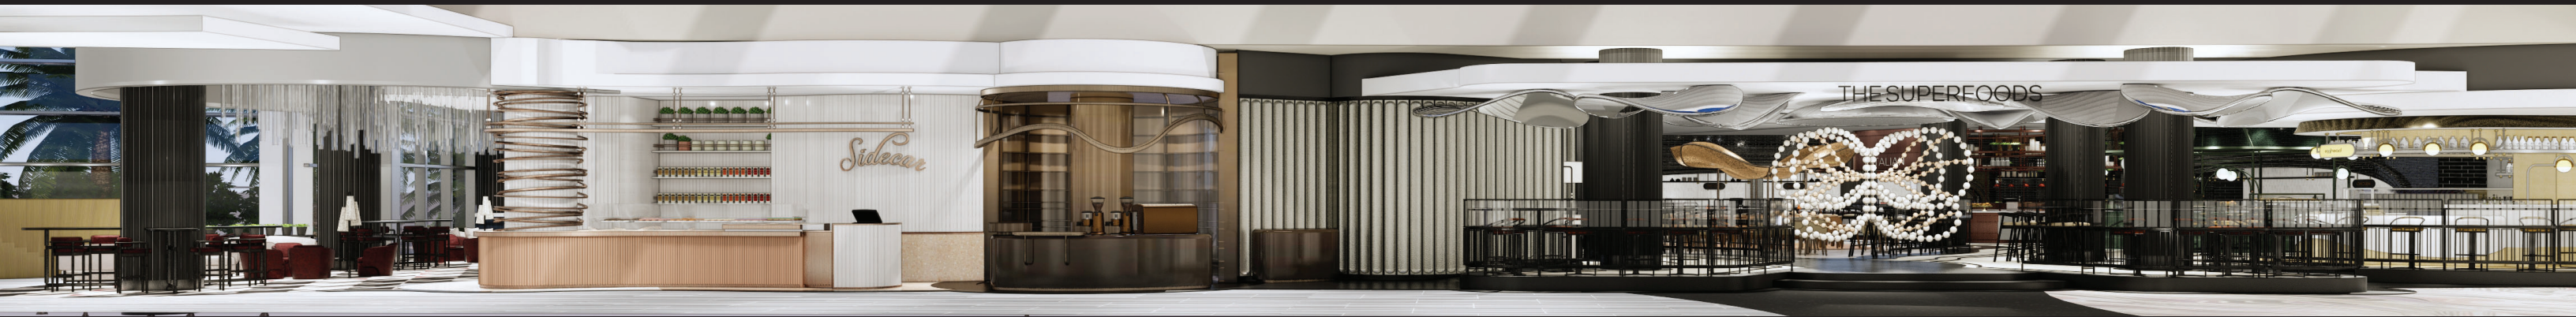

-SEATING NEXT TO OYSTER:40

BAR: 141

SOCIAL LOUNGE: 60

SPEAKEASY: 43

TOTAL: 444

THE SUPERFOODS | RCP OVERLAY

THE SUPERFOODS | MAIN ELEVATION

THE SUPERFOODS | BEVERAGE STATION

THE SUPERFOODS | FOOD STATIONS (SUSHI VIGNETTE)

THE SUPERFOODS | BOOTH SEATING VIGNETTE

THE SUPERFOODS | FOOD STATIONS (OYSTER BAR)

THE SUPERFOODS | FOOD STATIONS (OYSTER BAR VIGNETTE)

THE SUPERFOODS | PERIMETER COUNTER ELEVATIONS