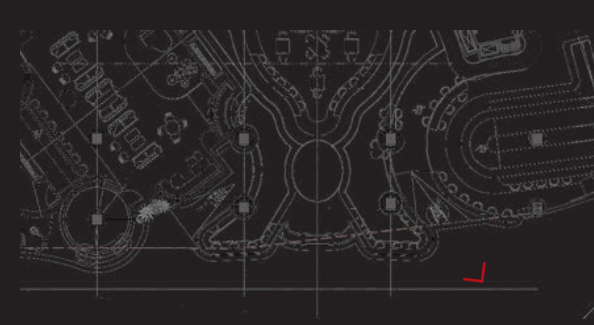

CONCEPT | THE GENERAL CONCEPT DIRECTION - THE MARKET PLACE

EL NACIONAL

CONCEPT | SPEAKEASY DIRECTION FROM CLIENT

LA BOTICA SPEAKEASY IN LAS VENTANAS AL PARAÍSO ROSEWOOD RESORT-MEXICO

THE JOURNEY

CONCEPT | THE GUEST

CONTRAST

CHIC

CONCEPT | TACO BAR

SECRET GARDEN

DISCOVERY

THE SUPERFOODS | PLAN

SEATS COUNT:V

FOOD HALL:200

-SEATING NEXT TO OYSTER:40

BAR: 141

SOCIAL LOUNGE: 60

SPEAKEASY: 43

TOTAL: 444

THE SUPERFOODS | RCP OVERLAY

THE SUPERFOODS | MAIN ELEVATION

THE SUPERFOODS | BEVERAGE STATION