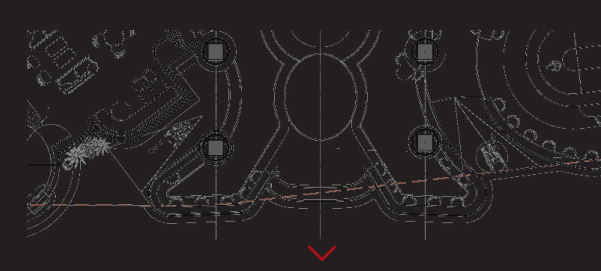

-SEATING NEXT TO OYSTER:40

BAR: 141

SOCIAL LOUNGE: 60

SPEAKEASY: 43

TOTAL: 444

THE SUPERFOODS | RCP OVERLAY

THE SUPERFOODS | MAIN ELEVATION

THE SUPERFOODS | BEVERAGE STATION