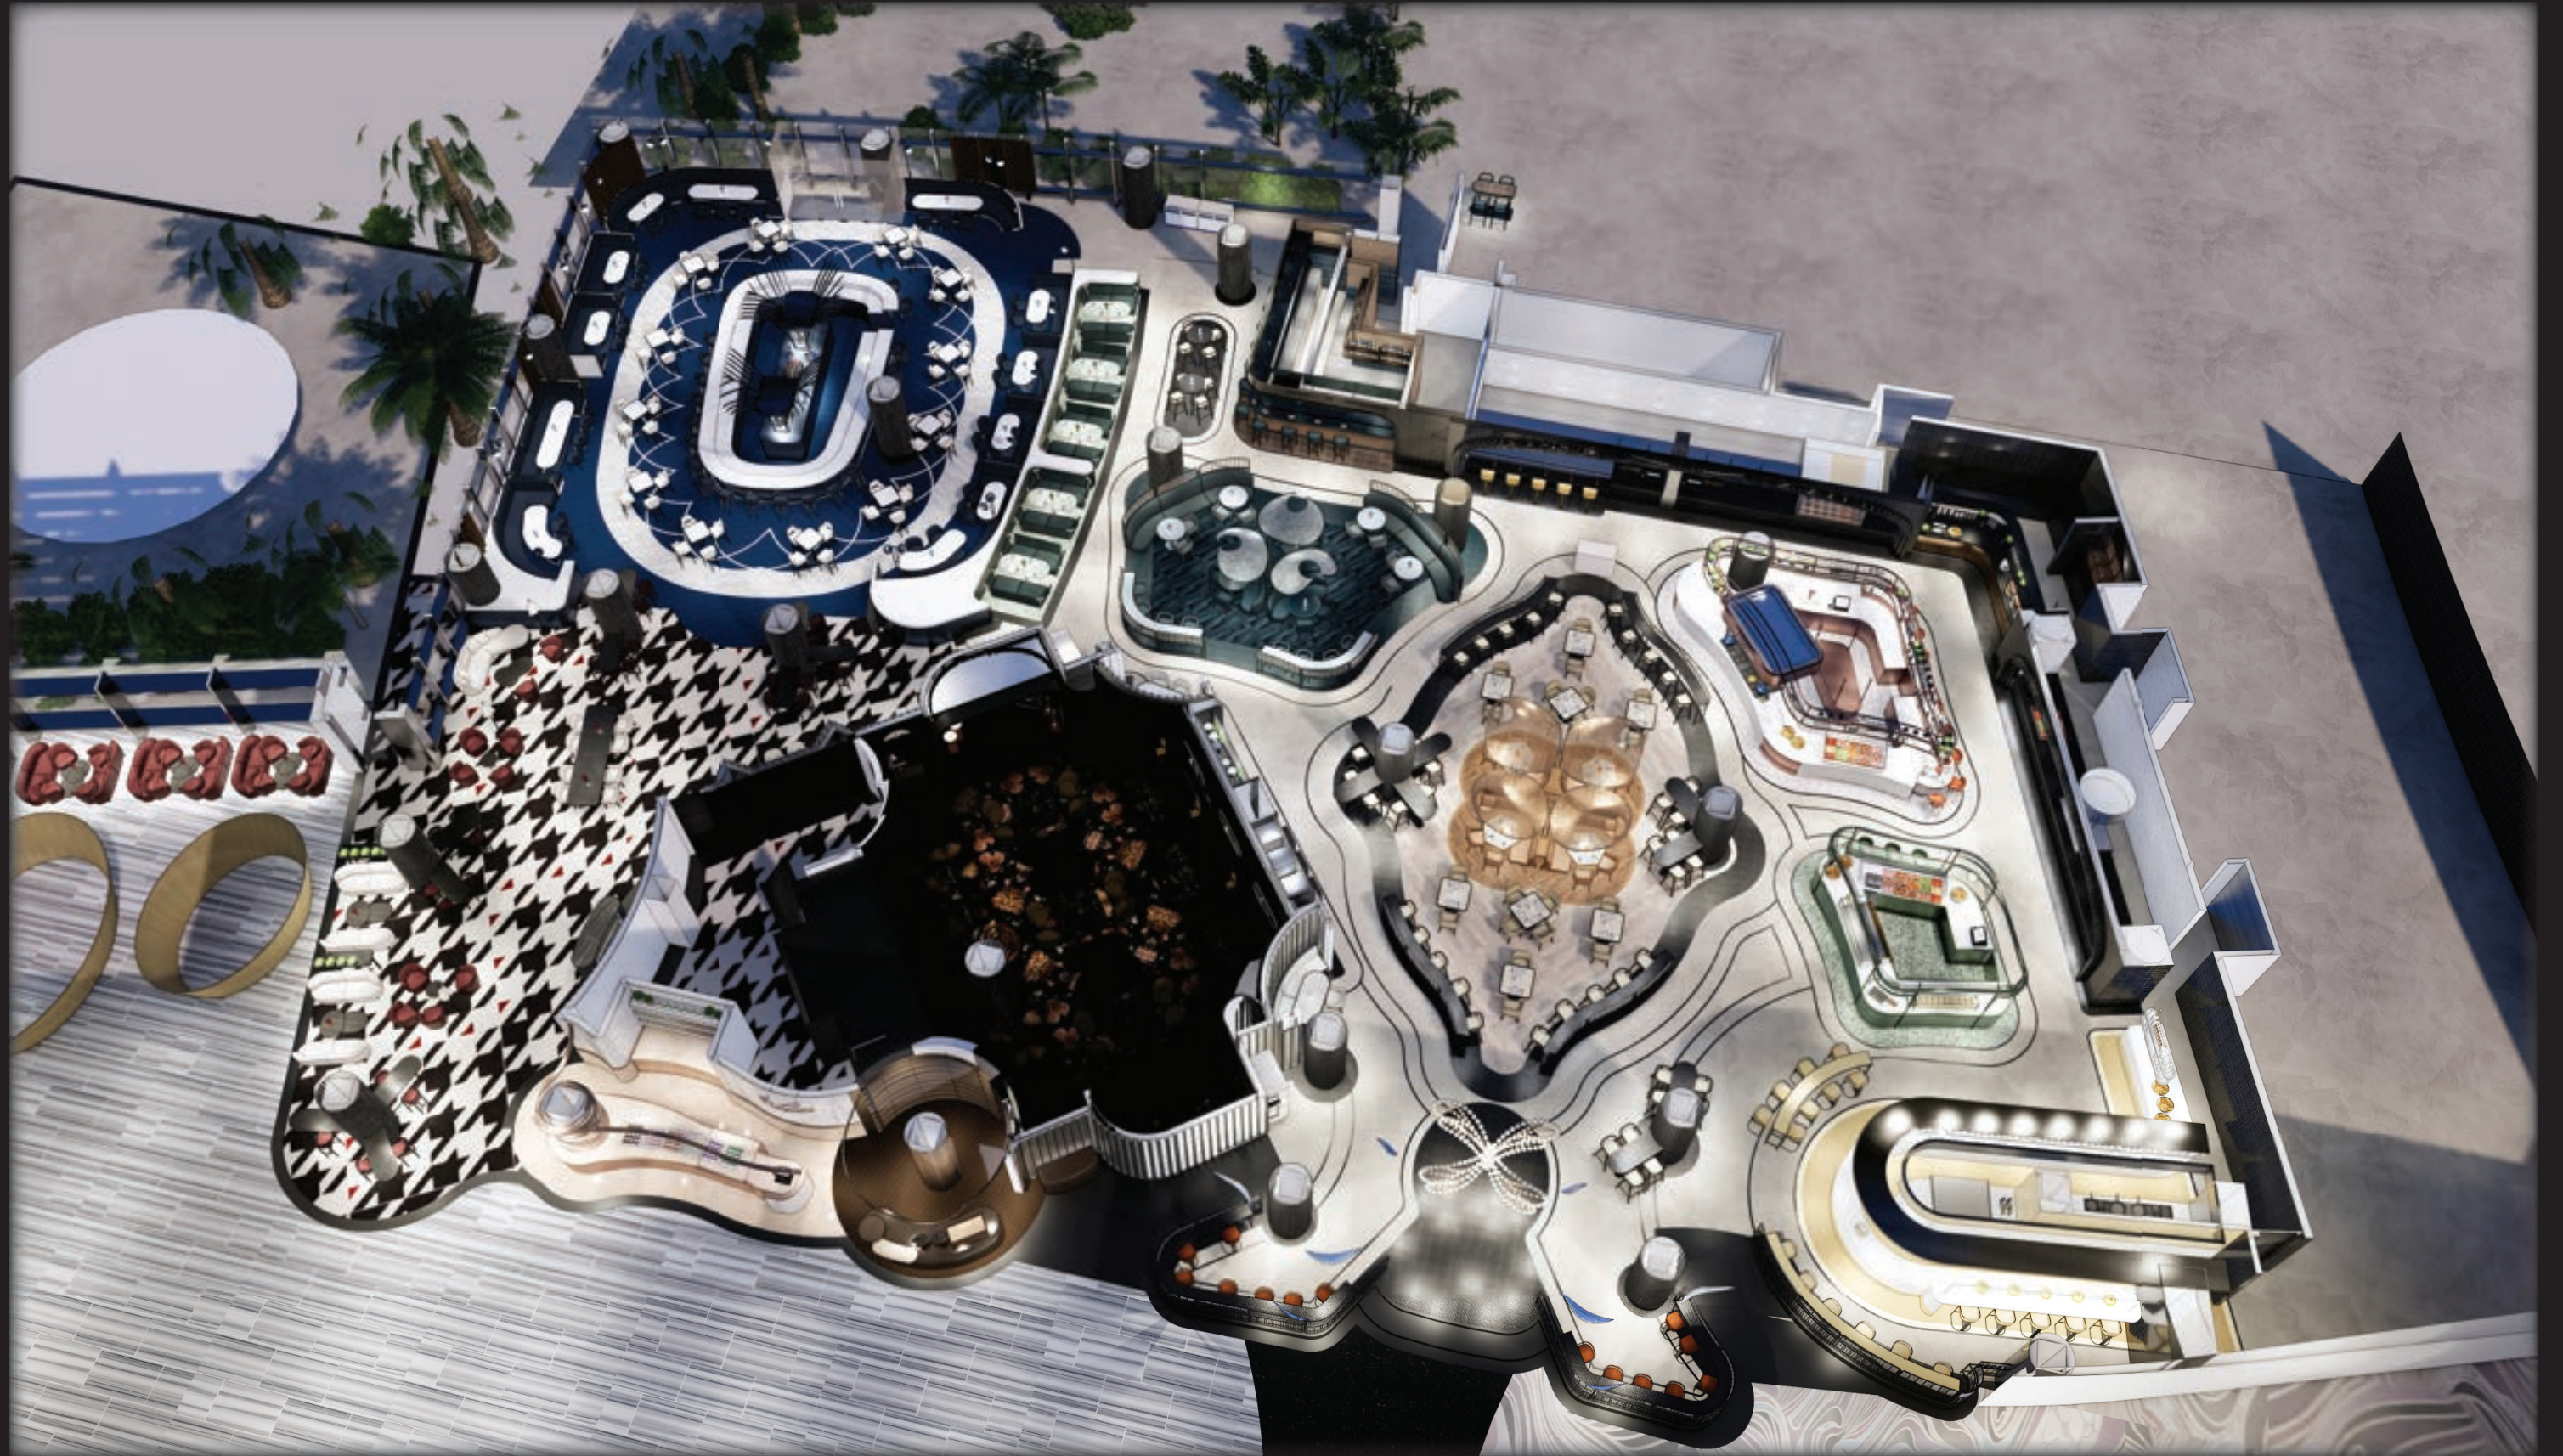

-SEATING NEXT TO OYSTER:40

BAR: 141

SOCIAL LOUNGE: 60

SPEAKEASY: 43

TOTAL: 444

THE SUPERFOODS | RCP OVERLAY

THE SUPERFOODS | MAIN ELEVATION

THE SUPERFOODS | BEVERAGE STATION