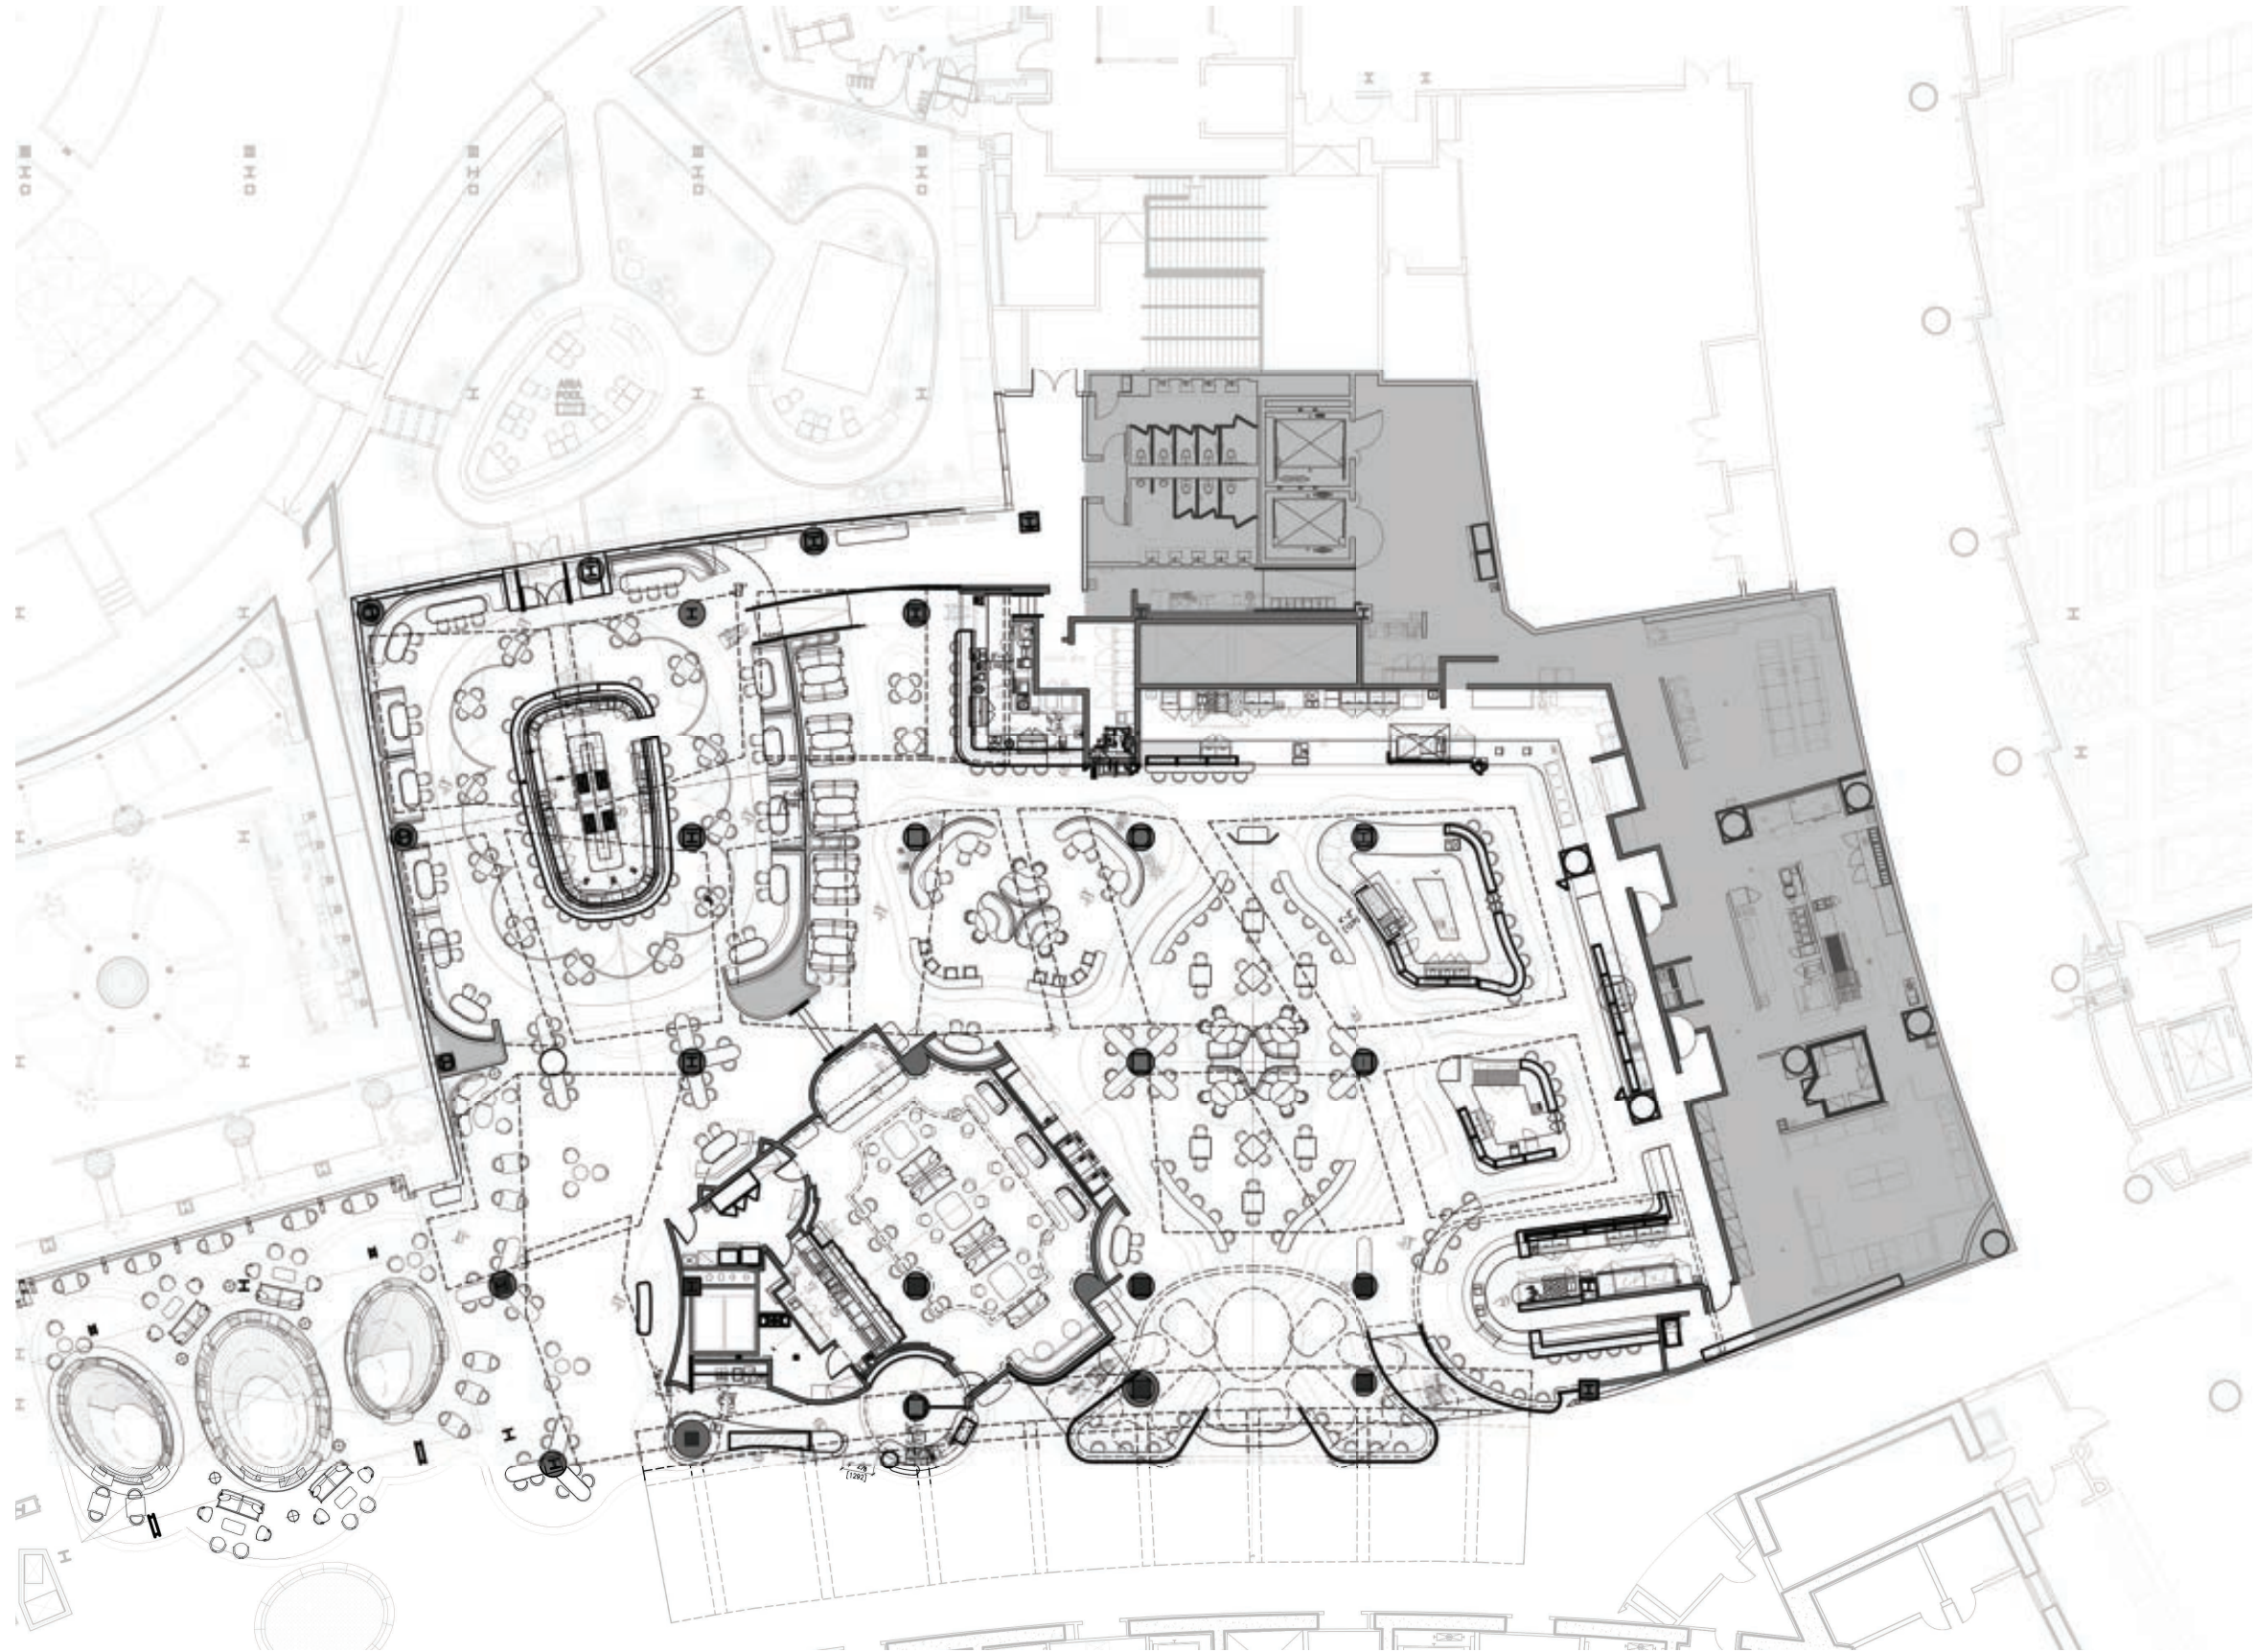

CONCEPT | THE GENERAL CONCEPT DIRECTION - THE MARKET PLACE

EL NACIONAL

CONCEPT | SPEAKEASY DIRECTION FROM CLIENT

LA BOTICA SPEAKEASY IN LAS VENTANAS AL PARAÍSO ROSEWOOD RESORT-MEXICO

THE JOURNEY

CONCEPT | THE GUEST

CONTRAST

CHIC

CONCEPT | TACO BAR

SECRET GARDEN

DISCOVERY

THE SUPERFOODS | PLAN

SEATS COUNT:V

FOOD HALL:200

-SEATING NEXT TO OYSTER:40

BAR: 141

SOCIAL LOUNGE: 60

SPEAKEASY: 43

TOTAL: 444

THE SUPERFOODS | RCP OVERLAY

THE SUPERFOODS | MAIN ELEVATION

THE SUPERFOODS | BEVERAGE STATION

THE SUPERFOODS | FOOD STATIONS (SUSHI VIGNETTE)

THE SUPERFOODS | BOOTH SEATING VIGNETTE

THE SUPERFOODS | FOOD STATIONS (OYSTER BAR)

THE SUPERFOODS | FOOD STATIONS (OYSTER BAR VIGNETTE)

THE SUPERFOODS | PERIMETER COUNTER ELEVATIONS