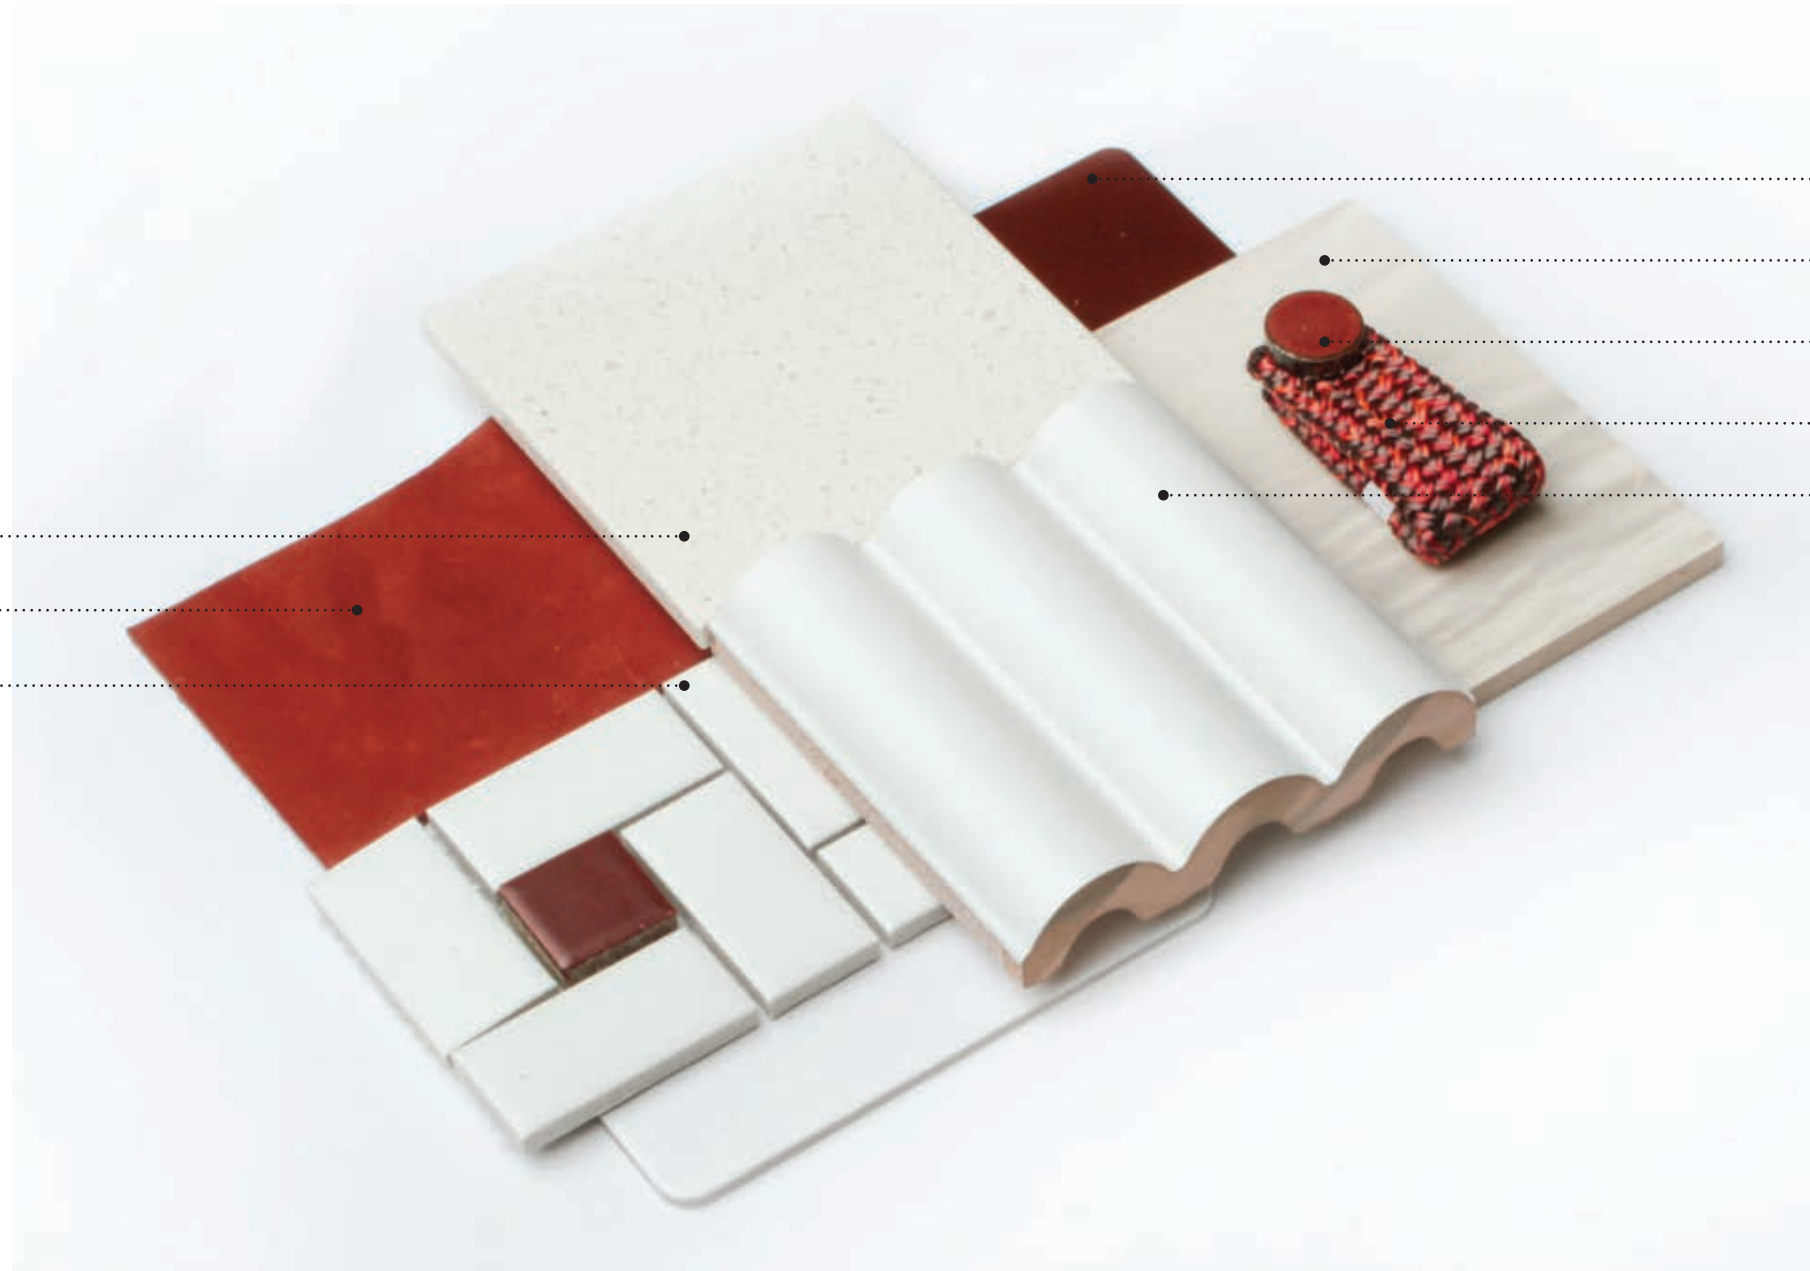

WALL & COUNTER TILE

COUNTERTOP STONE

FF&E STOOL LEATHER

FF&E STOOL METAL

SHELVING LACQUER ACCENT

SHELVING LACQUER ACCENT

THE SUPERFOODS | MATERIALS PALETTE - ITALIAN STATION

COUNTERTOP STONE