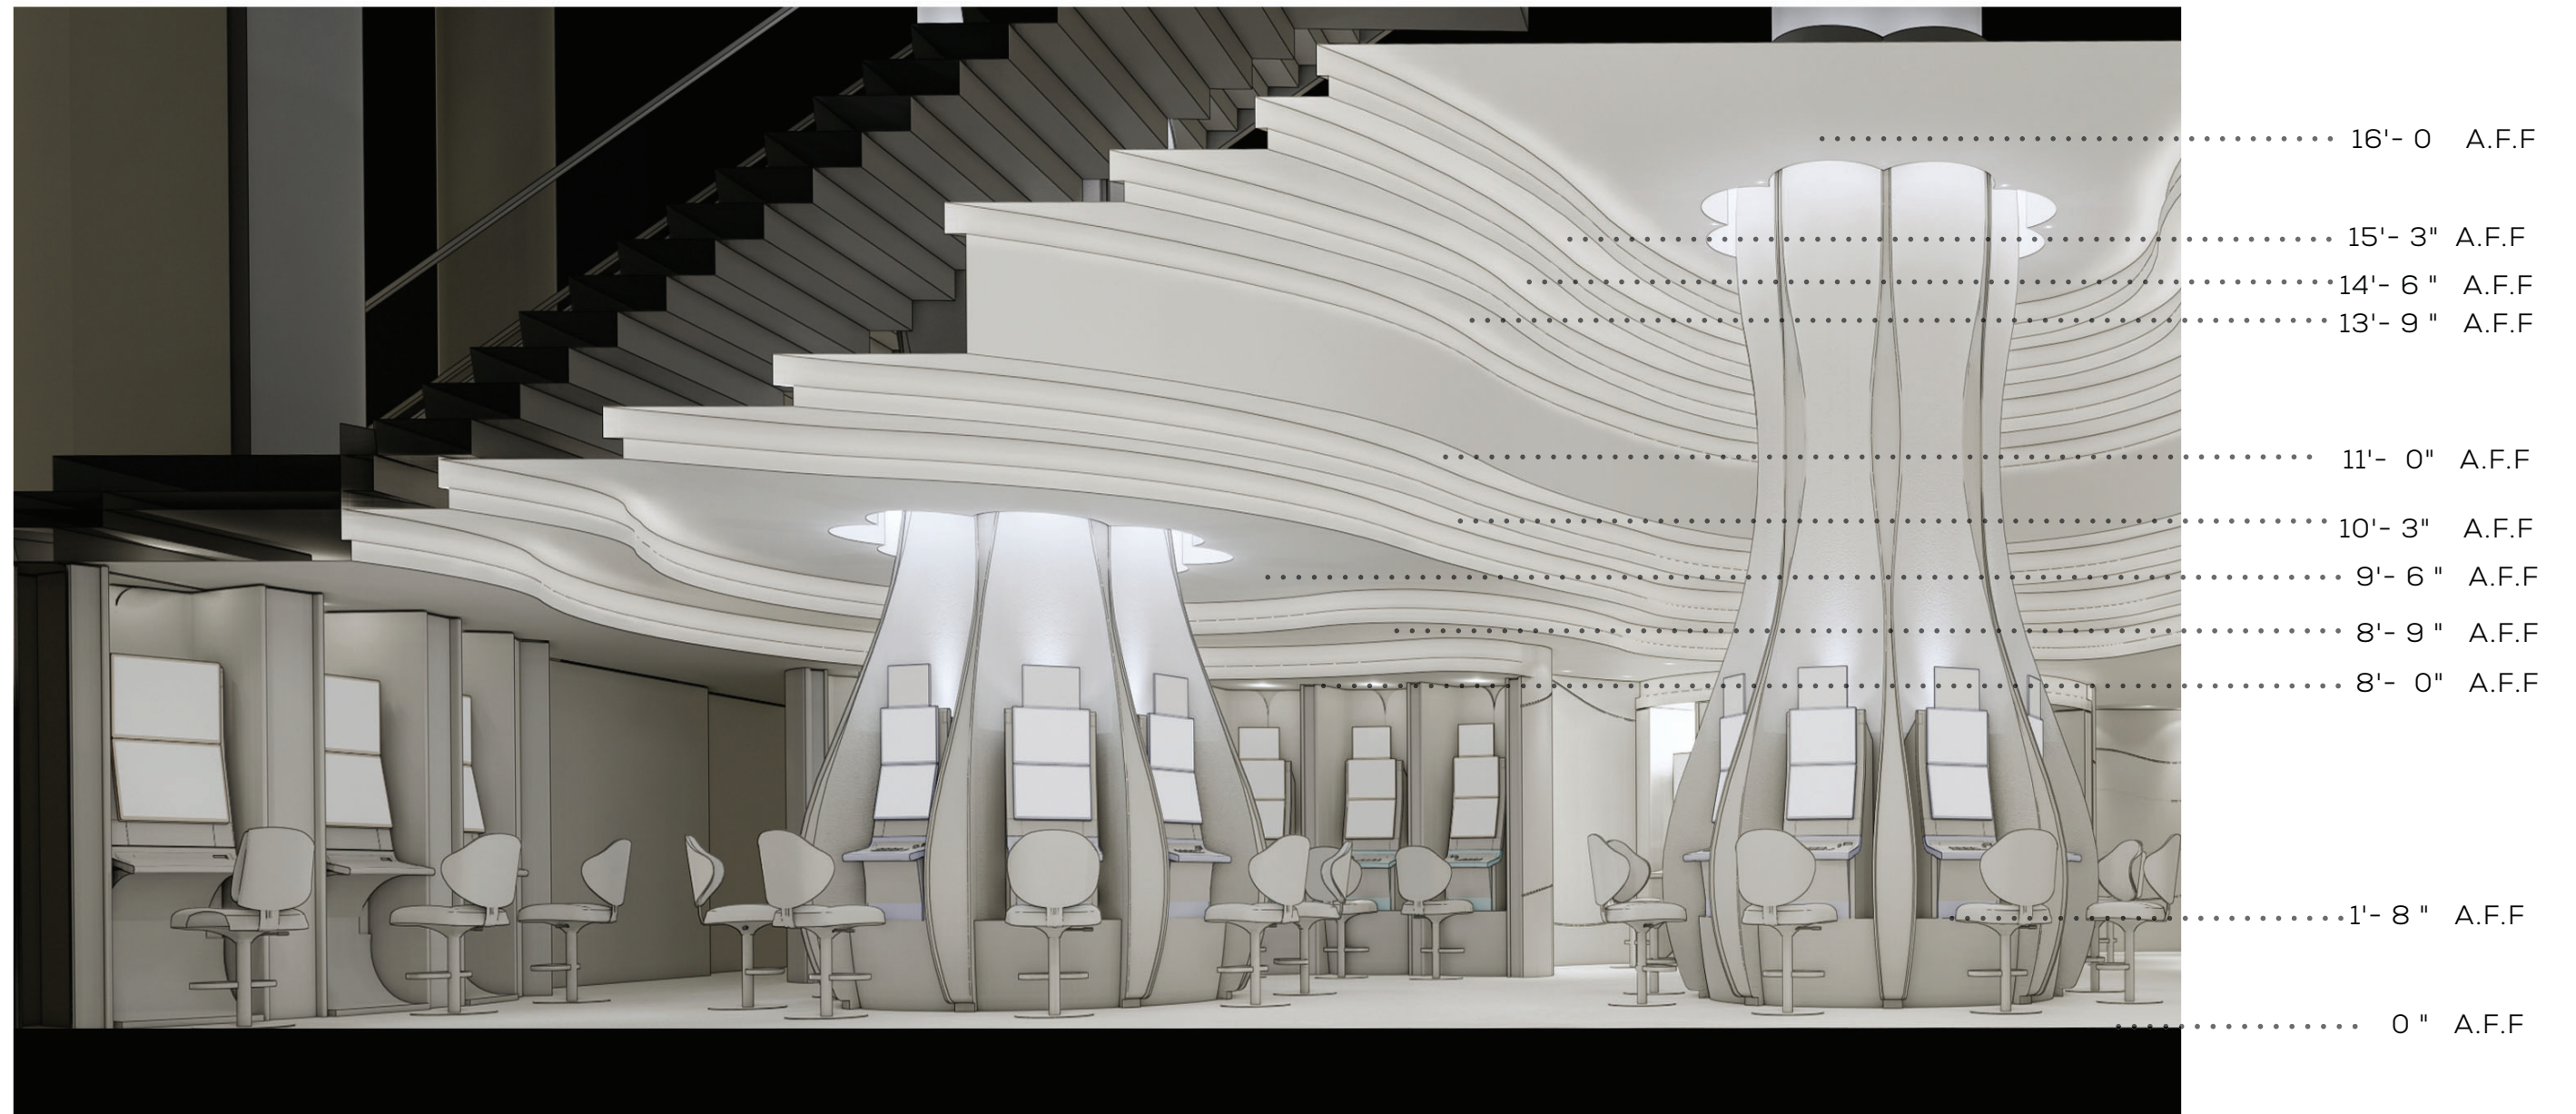

CROSS SECTION