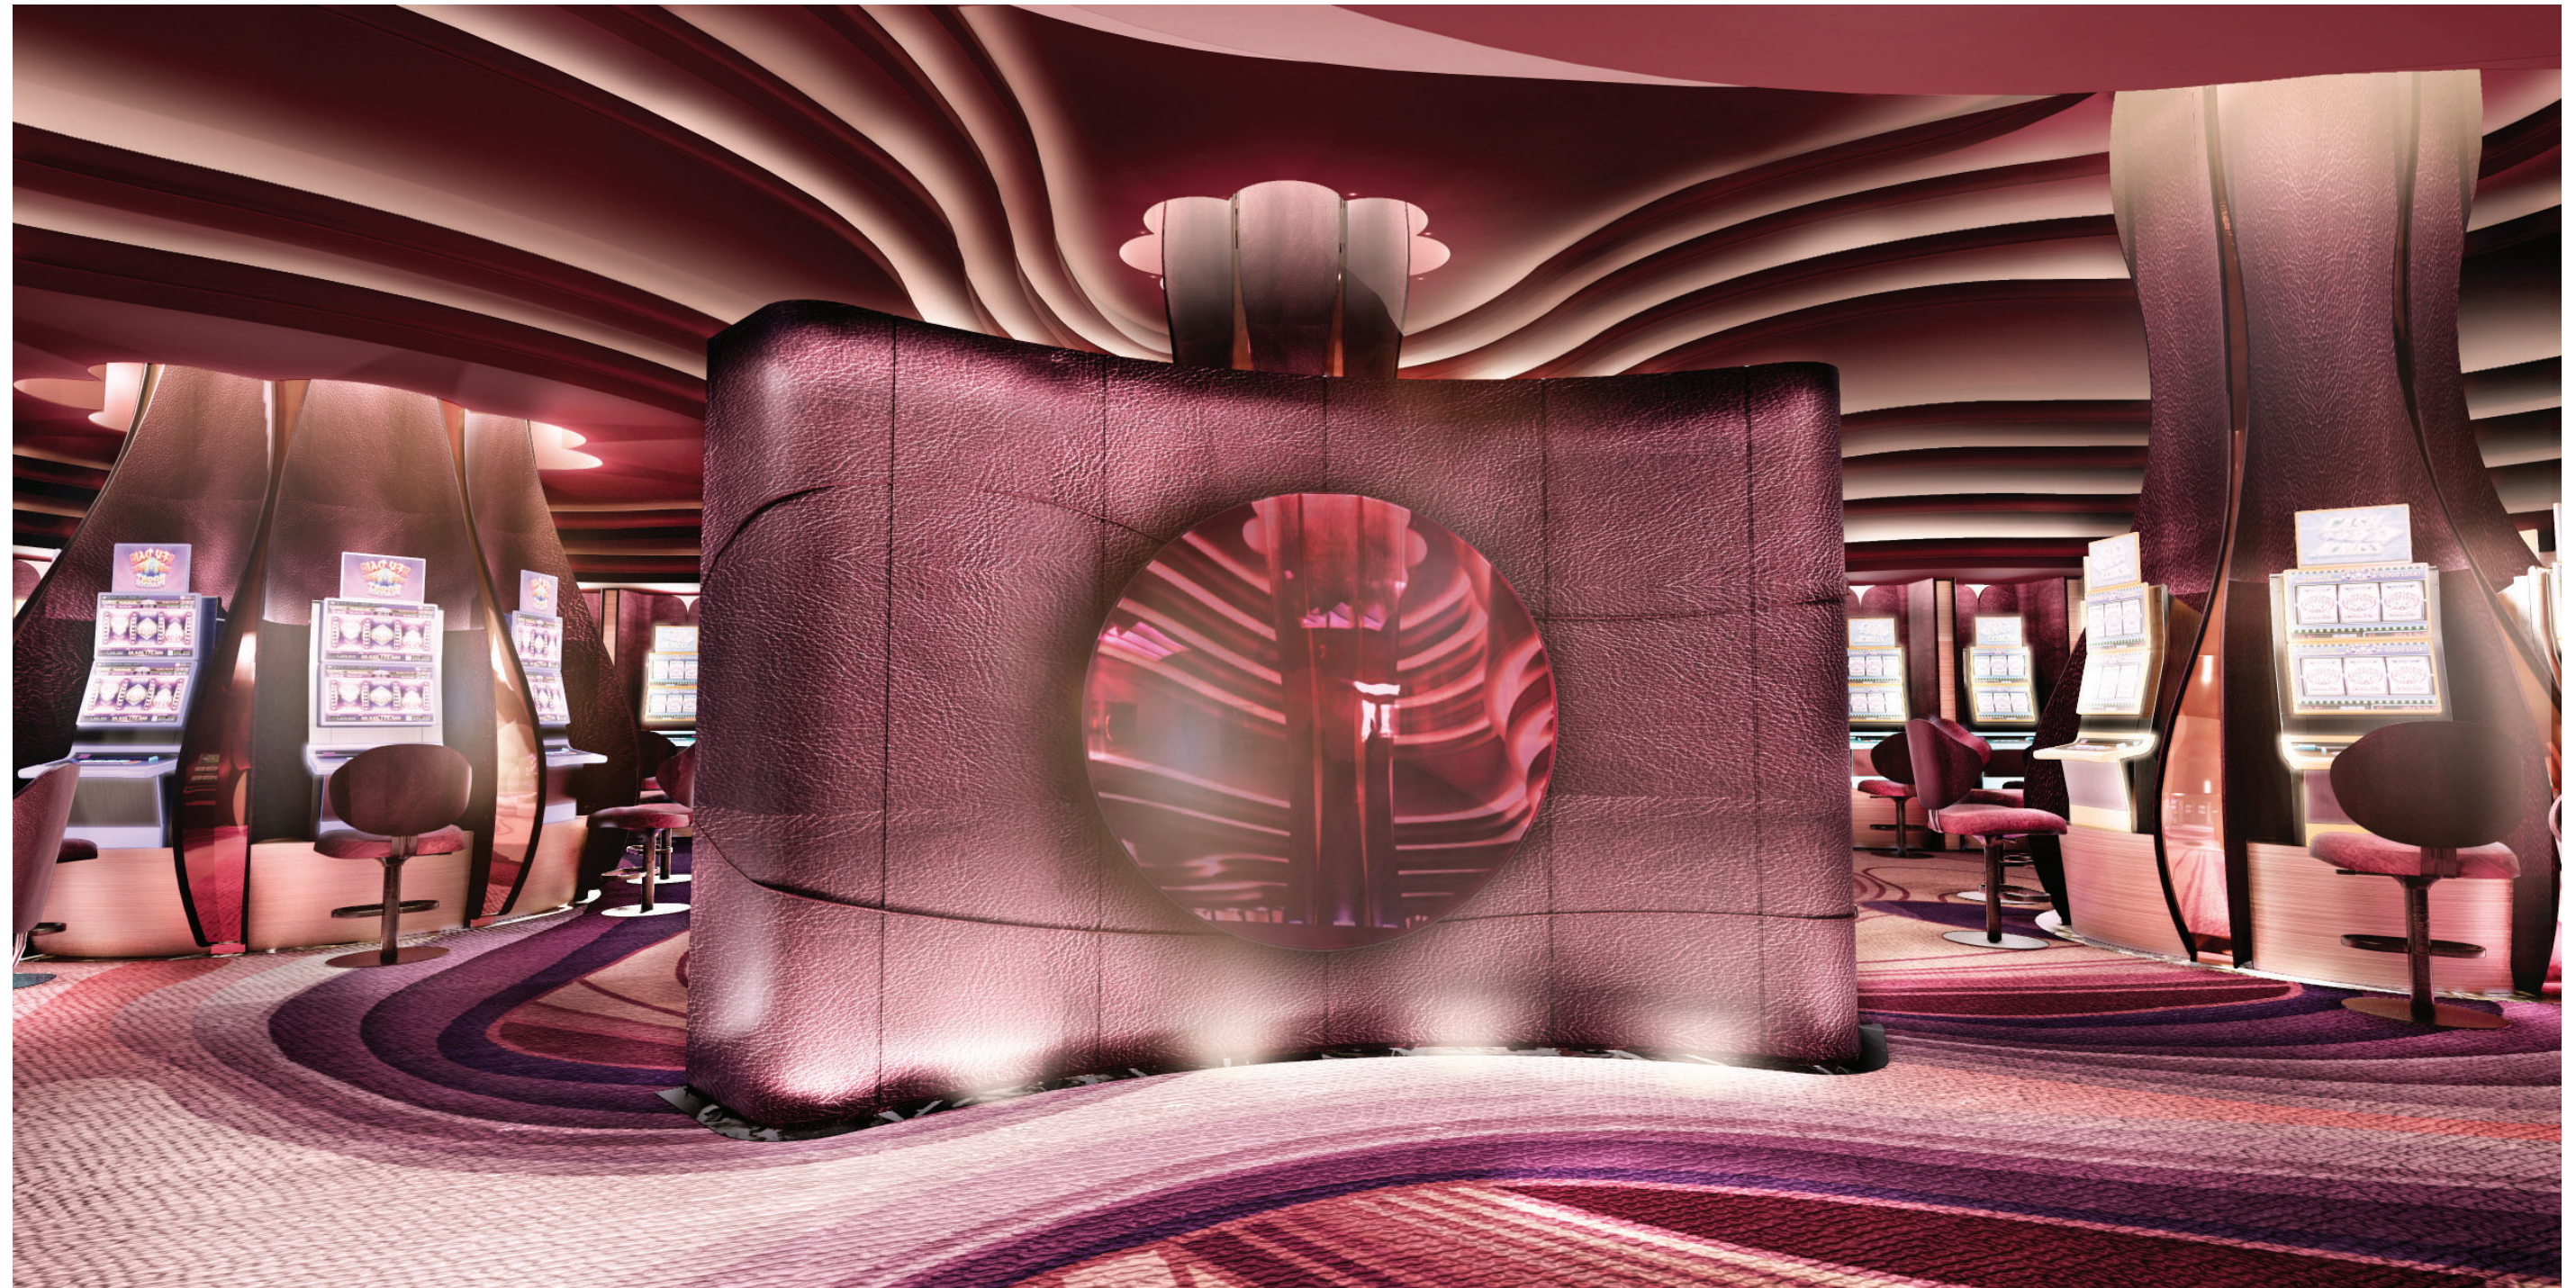

Decorative Glass Panels

+

Textured Metal Cladding In both Direction
(As per the existing Metal Band)

THE SOUTH ENTRANCE - EXTERIOR VIEW 02

MAIN GAMING AREA - VIEW 01

MAIN GAMING AREA - VIEW 02

MAIN GAMING AREA - VIEW 03

MAIN GAMING AREA - SECTION VIEW

MAIN GAMING AREA - THE CAGE

ENTRANCE FEATURE SCREEN

ELITE ROOM

WASHROOMS

MATERIAL PALETTE

THE NARRATIVE CARPET CONCEPT

LAYERED