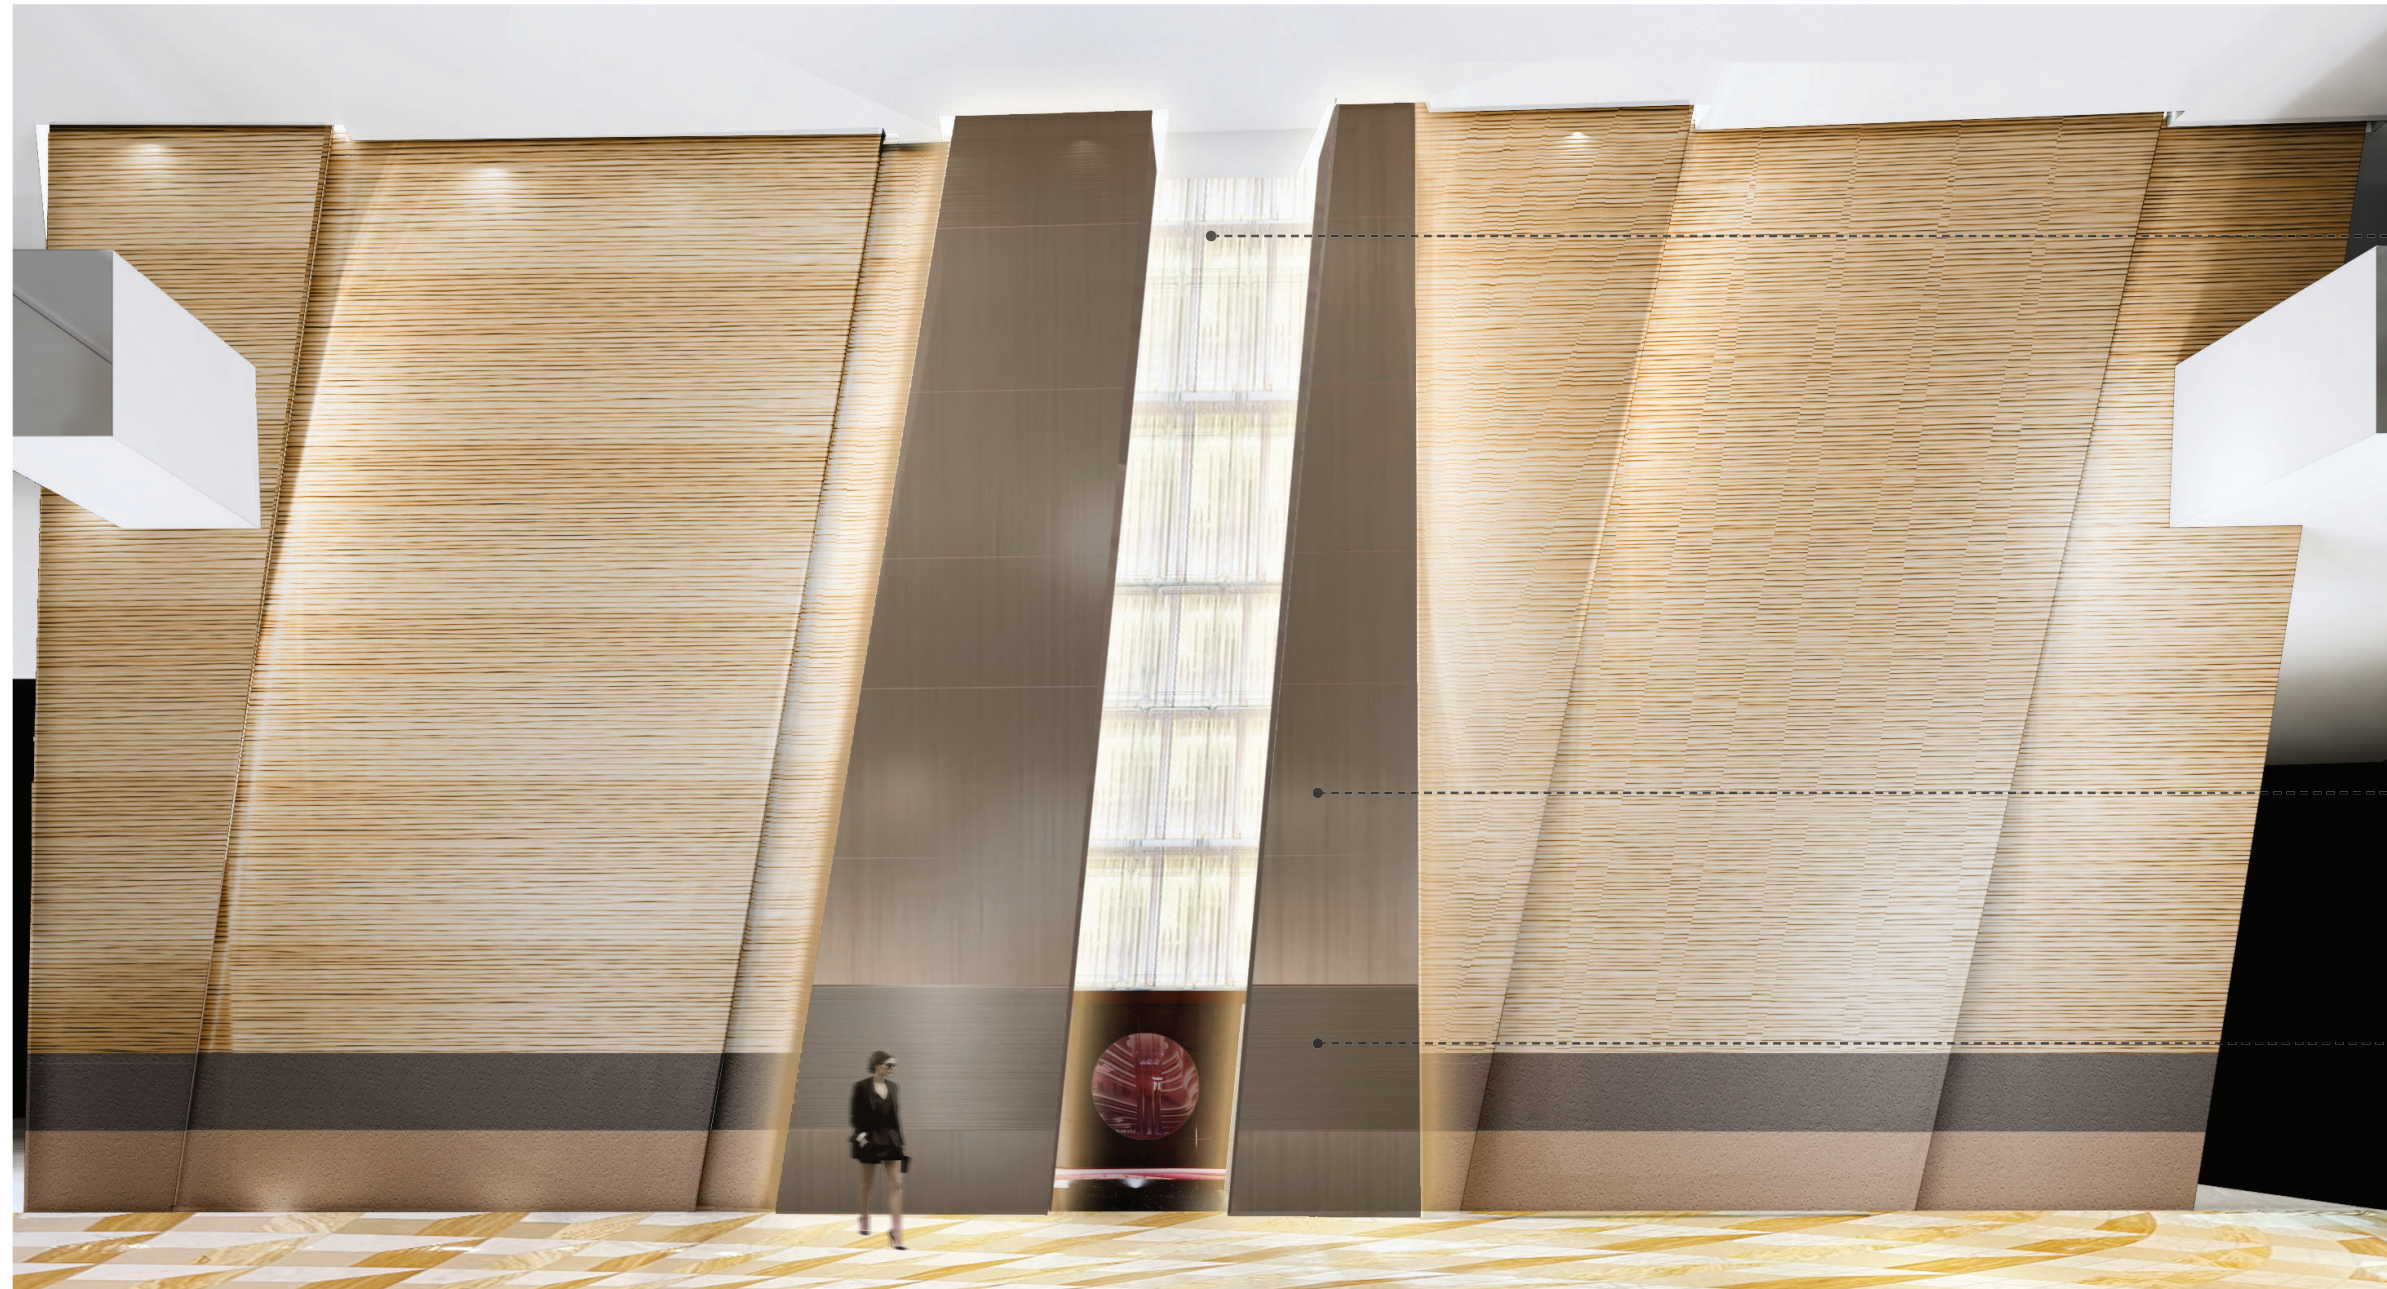

RELAXED

RICH

THE NARRATIVE PUBLIC WASHROOM

WARM COMFORT

THE NARRATIVE CARPET DIRECTION

FASHION INSPIRED

SOPHISTICATED & DRAMATIC

PLANS - FURNITURE LAYOUT

SLOT COUNT: 73

UPRIGHT COUNT: 49

SLANT COUNT: 22

ROOM: 2

Decorative Glass Panels

+

Textured Metal Cladding In both Directions (To Match existing Metal Band)

THE WEST ENTRANCE - EXTERIOR VIEW 01

MAIN GAMING AREA - SECTION VIEW

MAIN GAMING AREA - THE CAGE

ENTRANCE FEATURE SCREEN

ELITE ROOM

WASHROOMS

MATERIAL PALETTE

THE NARRATIVE CARPET CONCEPT

LAYERED