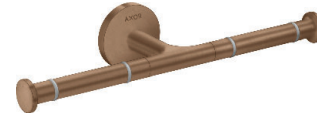

ELITE ROOM SIDE TABLE

SLOT MACHINE STAND

Smart Toilet by Homary

Sensor Wall Mounted Basin Mixer by Axor
(Finishes: Brushed Red Gold)

Wall Mounted Coat Hook by Axor
(Finishes: Brushed Red Gold)

Double Toilet Paper Holder By Axor
(Finishes: Brushed Red Gold)