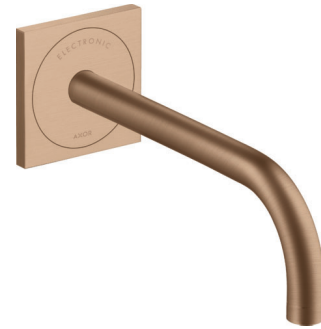

MAIN GAMING AREA - SECTION VIEW

MAIN GAMING AREA - THE CAGE

ENTRANCE FEATURE SCREEN

ELITE ROOM

WASHROOMS

MATERIAL PALETTE

THE NARRATIVE CARPET CONCEPT

LAYERED

NATURAL AND ORGANIC

DELICATE

Waves II
Paul Dekort

R
**ROYAL
THAI**

STONE TOP
Handtufted: 20 colors plus depending on
the technique and textures.

GARY PLATT

GAMING CHAIR OP 2

GAMING CHAIR OP 1

ELITE ROOM SIDE TABLE

SLOT MACHINE STAND

Smart Toilet by Homary

Sensor Wall Mounted Basin Mixer by Axor
(Finishes: Brushed Red Gold)

Wall Mounted Coat Hook by Axor
(Finishes: Brushed Red Gold)

Double Toilet Paper Holder By Axor
(Finishes: Brushed Red Gold)

Symphony Freestanding Basin
By Maison Valentina
(Nero Marquina Marble with Custom
Copper Plated Finish for Tubes)

PLUMBING FIXTURES SELECTION

BY ANISH KAPOOR

BY PETER GENTENAAR

CROSS SECTION

THE NARRATIVE - SOPHISTICATED & DRAMATIC