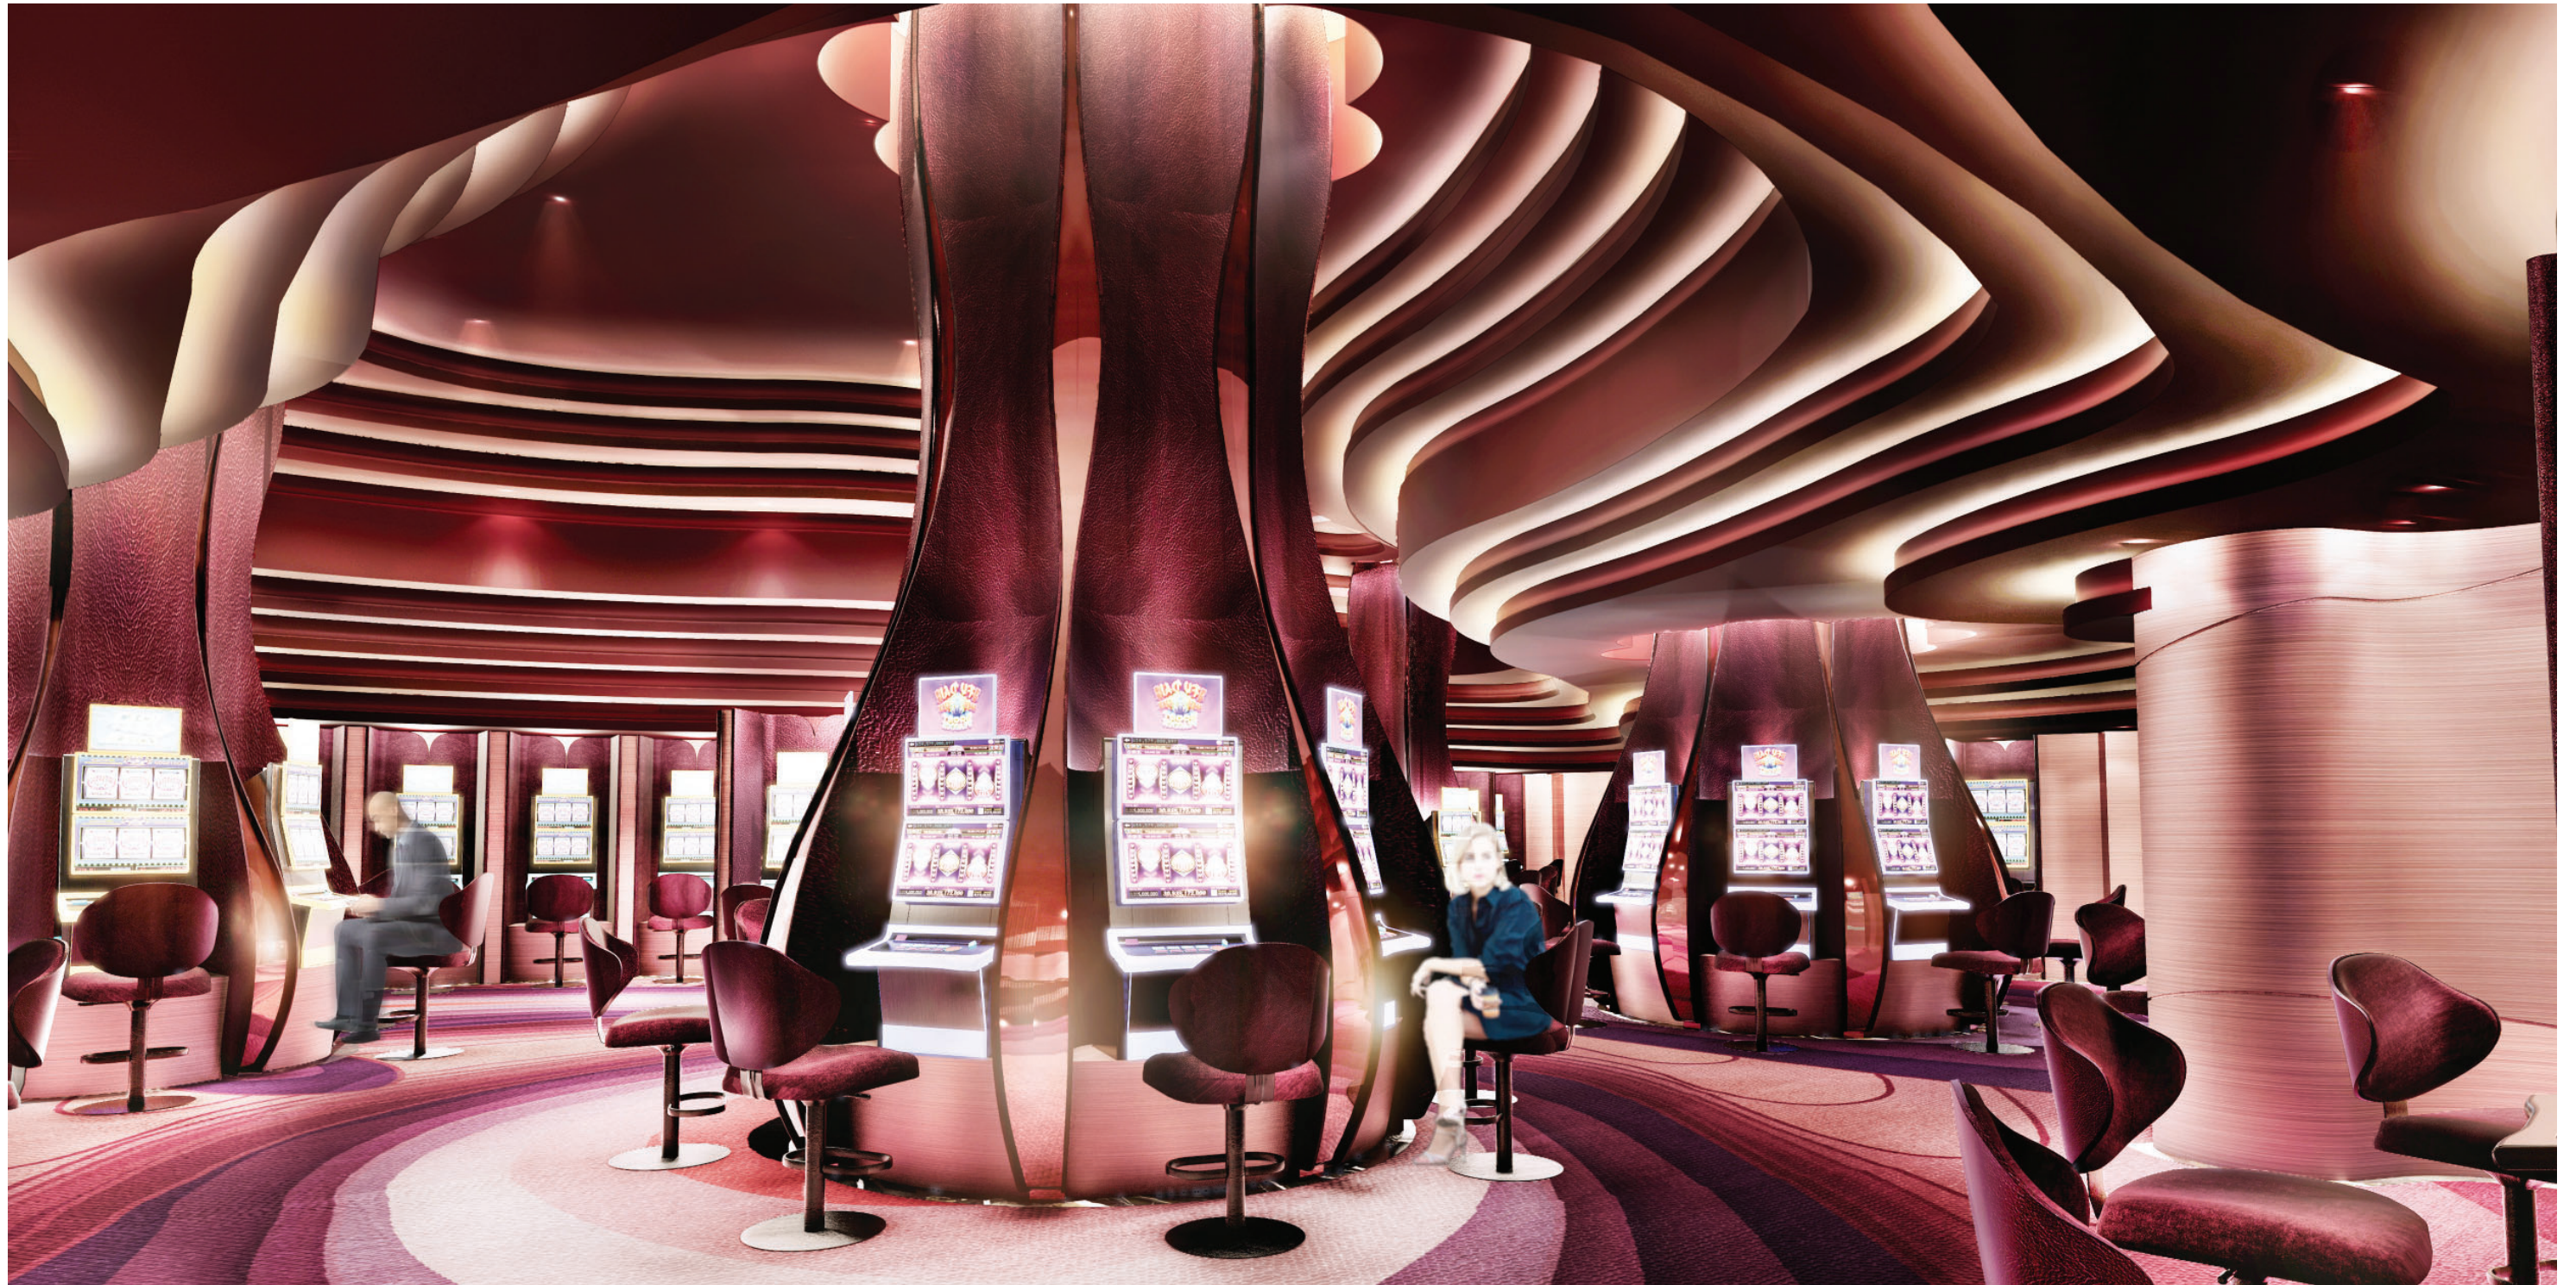

Decorative Glass Panels

+

Textured Metal Cladding In both Direction
(As per the existing Metal Band)

THE SOUTH ENTRANCE - EXTERIOR VIEW 02

MAIN GAMING AREA - VIEW 01

MAIN GAMING AREA - VIEW 02

MAIN GAMING AREA - VIEW 03

MAIN GAMING AREA - SECTION VIEW

MAIN GAMING AREA - THE CAGE

ENTRANCE FEATURE SCREEN

ELITE ROOM

WASHROOMS

MATERIAL PALETTE

THE NARRATIVE CARPET CONCEPT

LAYERED