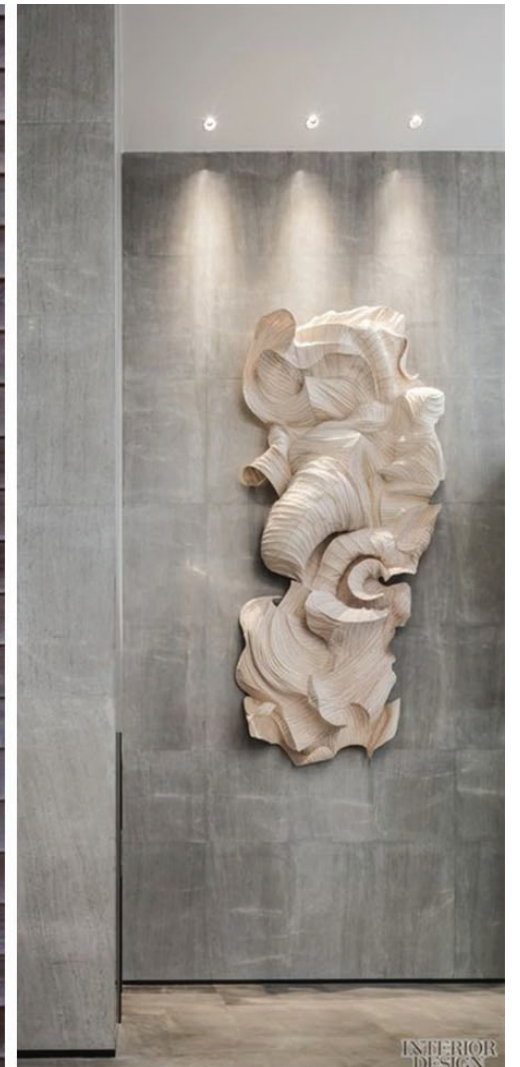

ELITE ROOM SIDE TABLE

SLOT MACHINE STAND

Smart Toilet by Homary

Sensor Wall Mounted Basin Mixer by Axor
(Finishes: Brushed Red Gold)

Wall Mounted Coat Hook by Axor
(Finishes: Brushed Red Gold)

Double Toilet Paper Holder By Axor
(Finishes: Brushed Red Gold)

Symphony Freestanding Basin
By Maison Valentina
(Nero Marquina Marble with Custom
Copper Plated Finish for Tubes)

PLUMBING FIXTURES SELECTION

BY ANISH KAPOOR

BY PETER GENTENAAR

CROSS SECTION

THE NARRATIVE - SOPHISTICATED & DRAMATIC