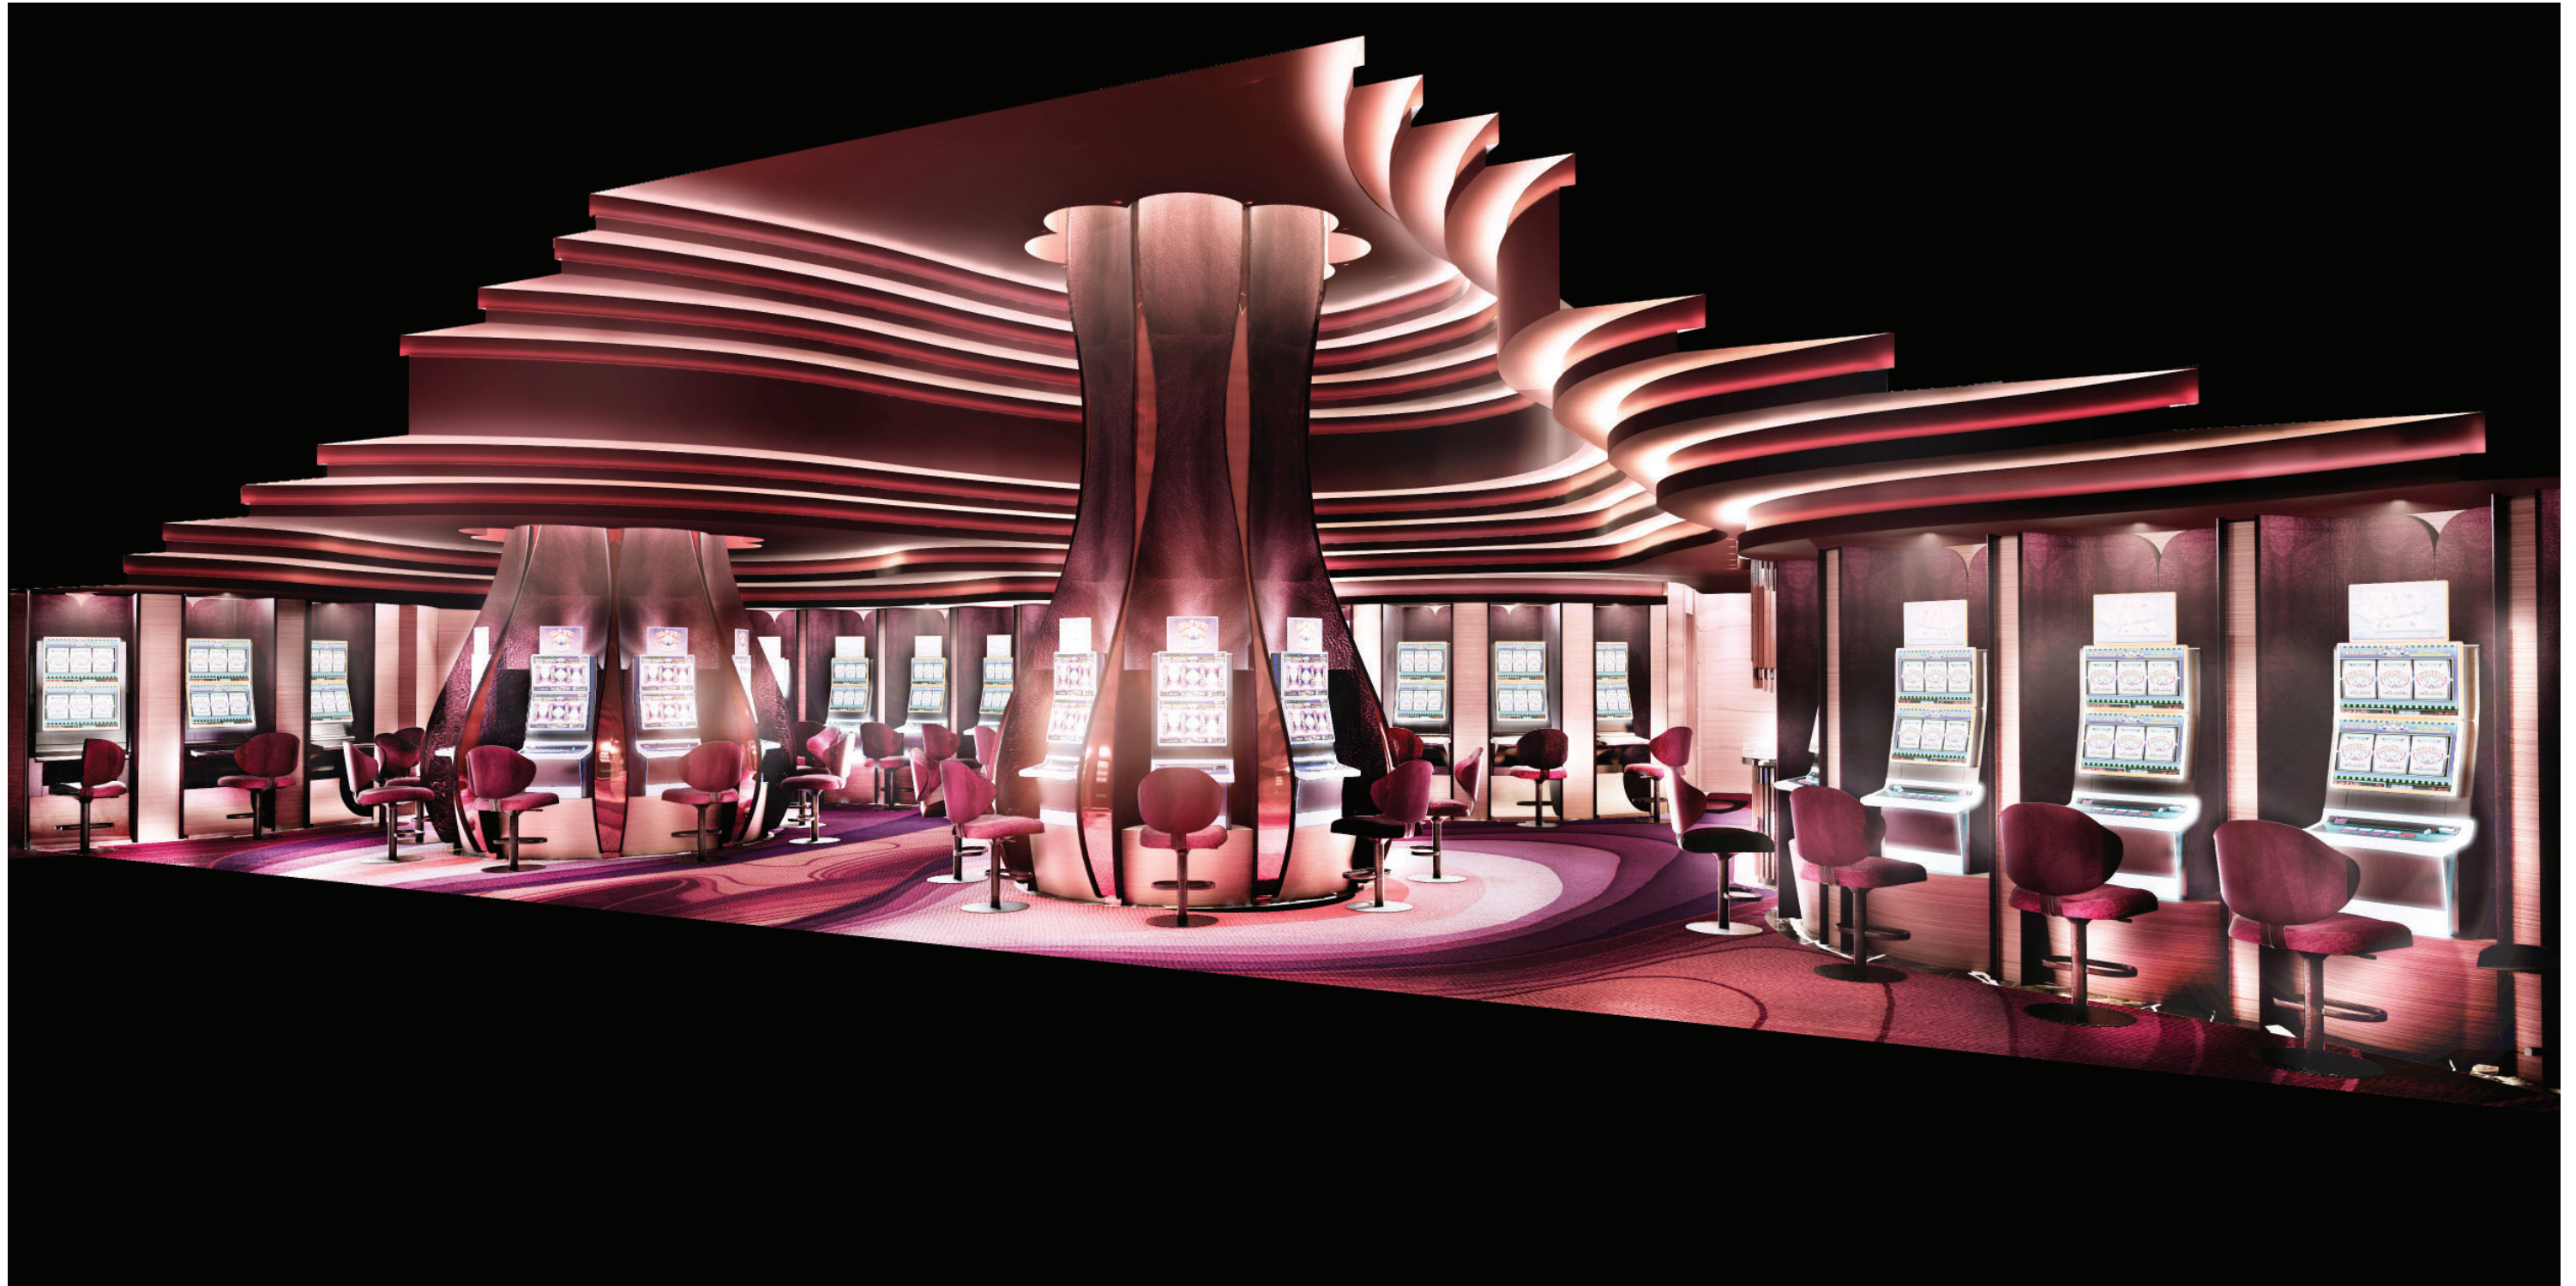

MAIN GAMING AREA - SECTION VIEW

MAIN GAMING AREA - THE CAGE

ENTRANCE FEATURE SCREEN

ELITE ROOM

WASHROOMS

MATERIAL PALETTE

THE NARRATIVE CARPET CONCEPT

LAYERED