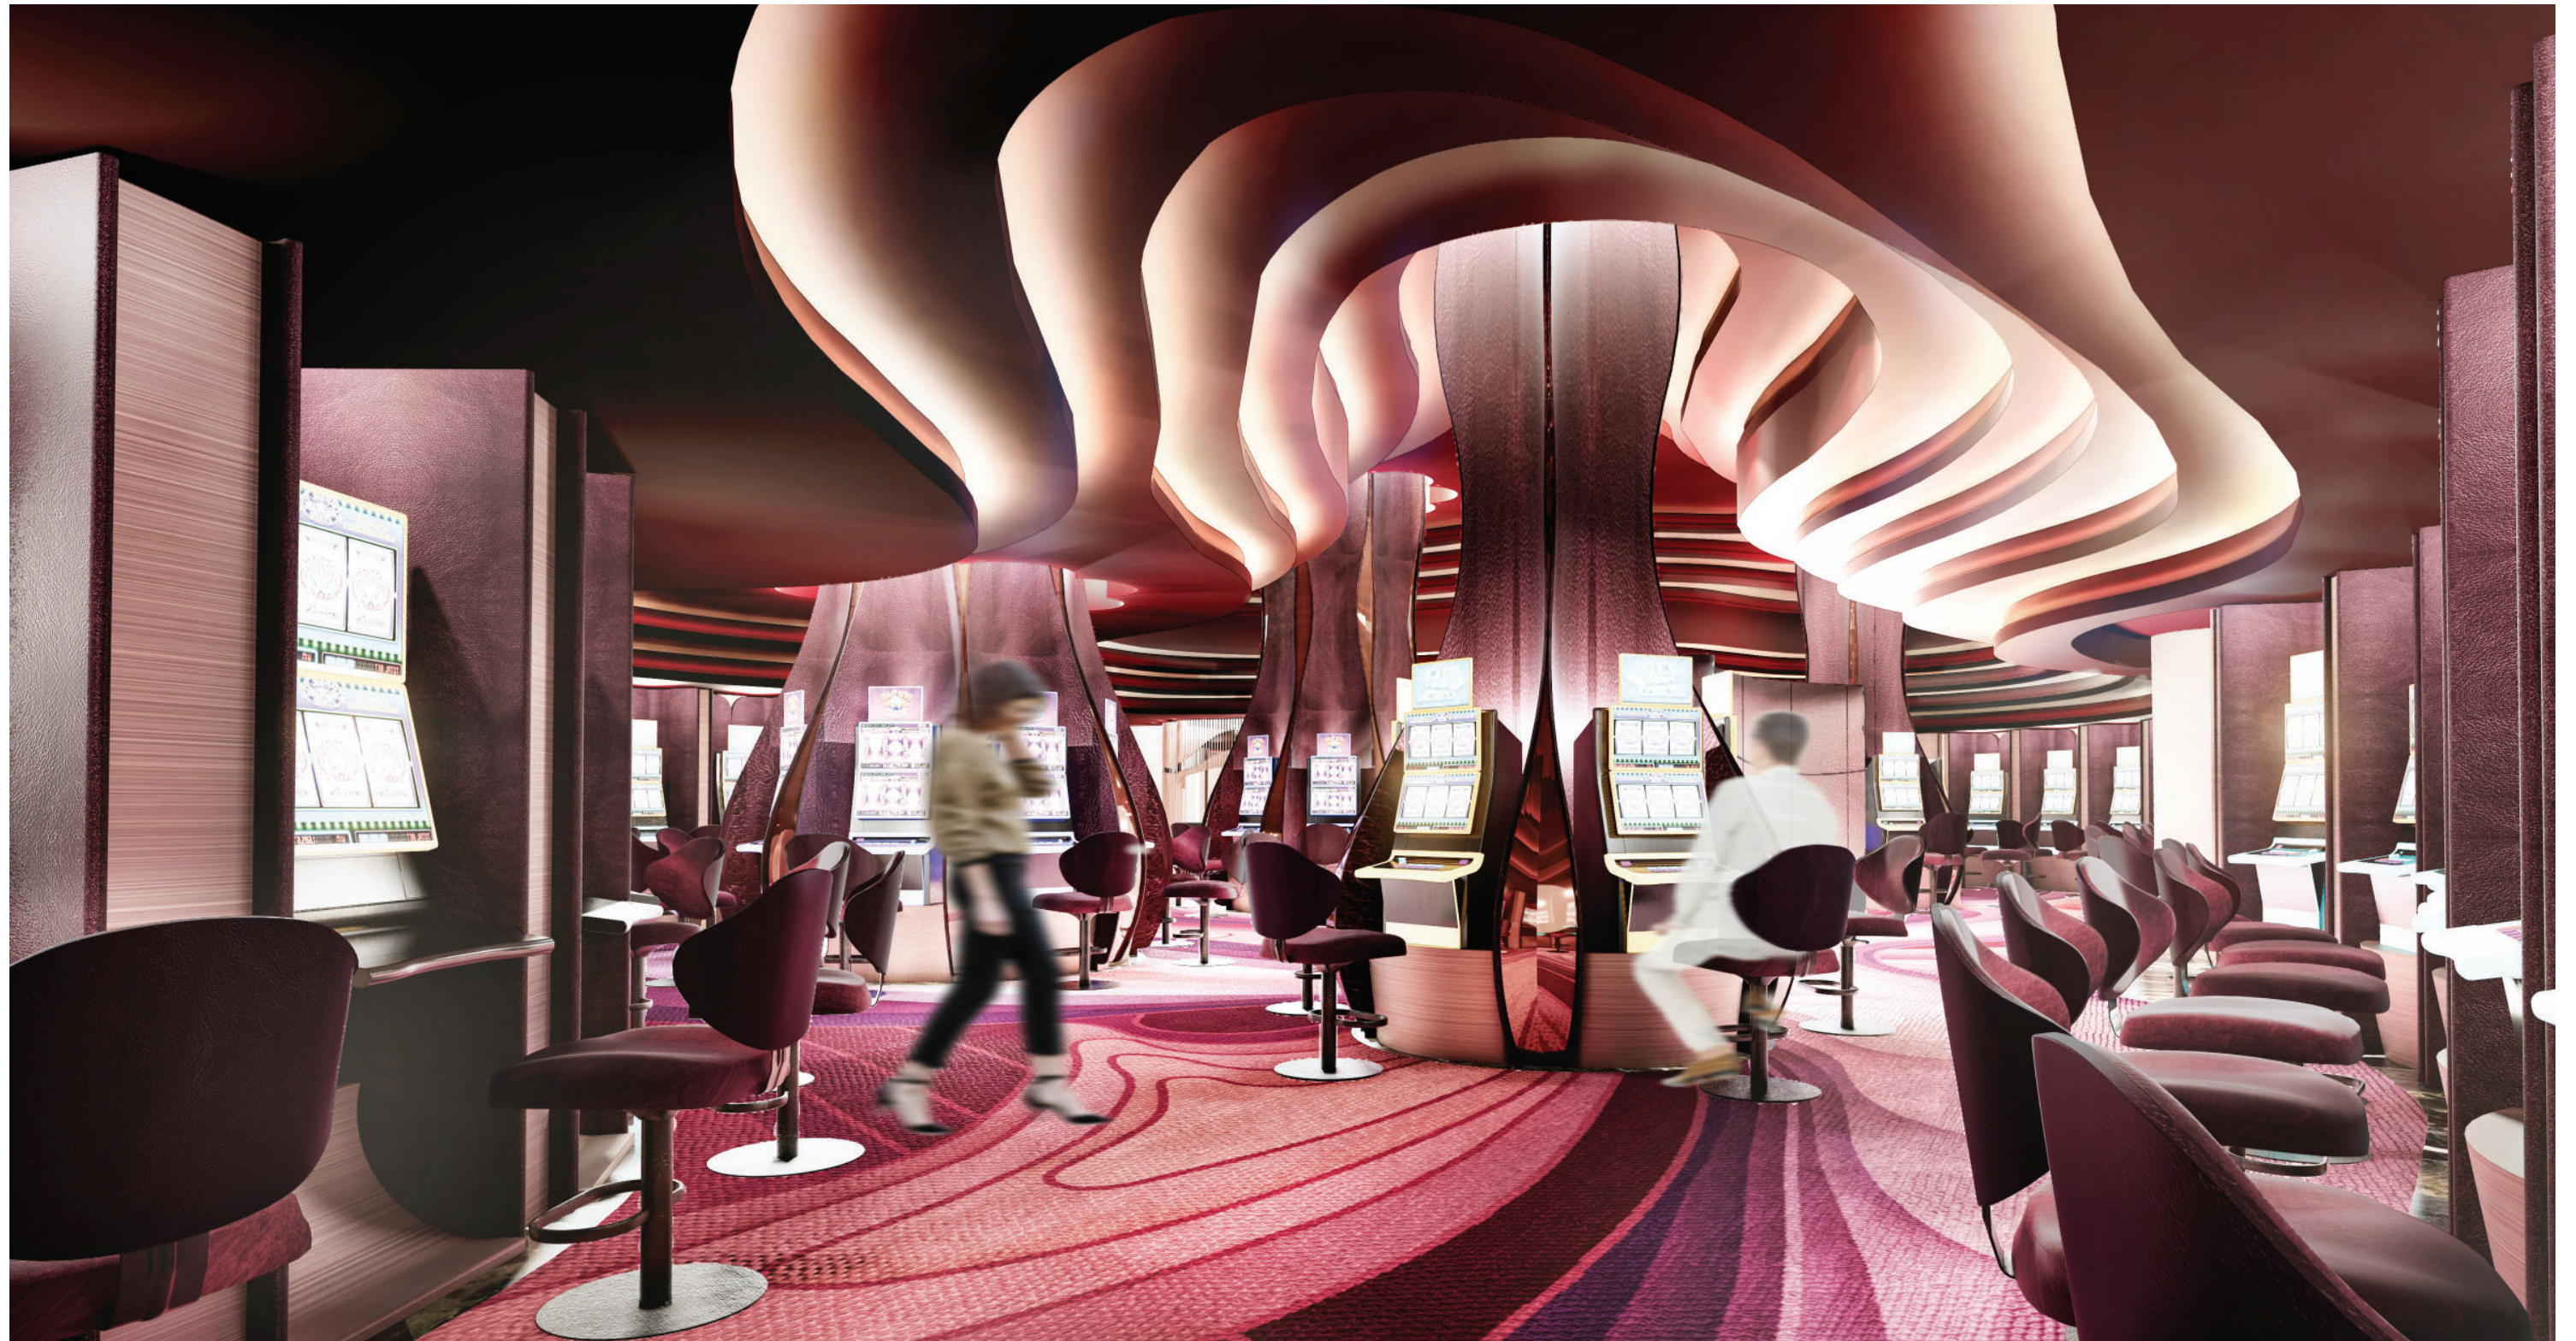

Decorative Glass Panels

+

Textured Metal Cladding In both Direction
(As per the existing Metal Band)

THE SOUTH ENTRANCE - EXTERIOR VIEW 02

MAIN GAMING AREA - VIEW 01

MAIN GAMING AREA - VIEW 02

MAIN GAMING AREA - VIEW 03

MAIN GAMING AREA - SECTION VIEW

MAIN GAMING AREA - THE CAGE

ENTRANCE FEATURE SCREEN

ELITE ROOM

WASHROOMS

MATERIAL PALETTE

THE NARRATIVE CARPET CONCEPT

LAYERED