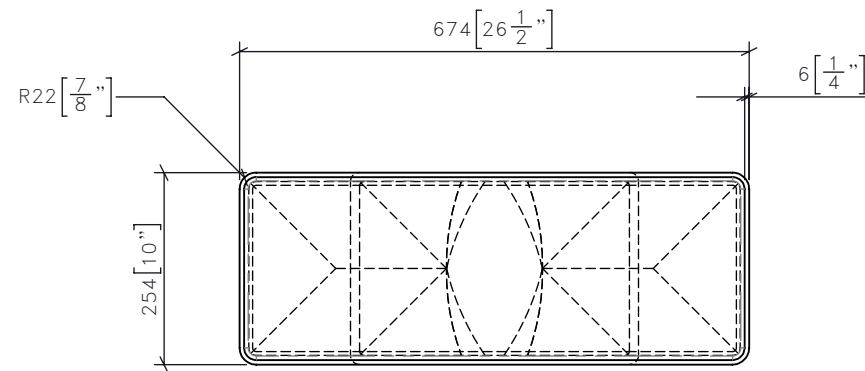

1 CG-XX PLINTH FRONT ELEVATION
1:10

3 CG-XX PLINTH SIDE ELEVATION
1:10

2 CG-XX PLINTH PLAN (HIDDEN LINES SHOWN)
1:10

-REV/	-ISSUED FOR	-DATE

STUDIO MUNGE
25 WINGOLD AVENUE
TORONTO, ONTARIO
M6B 1P8 CANADA
416.588.1668
STUDIOMUNGE.COM