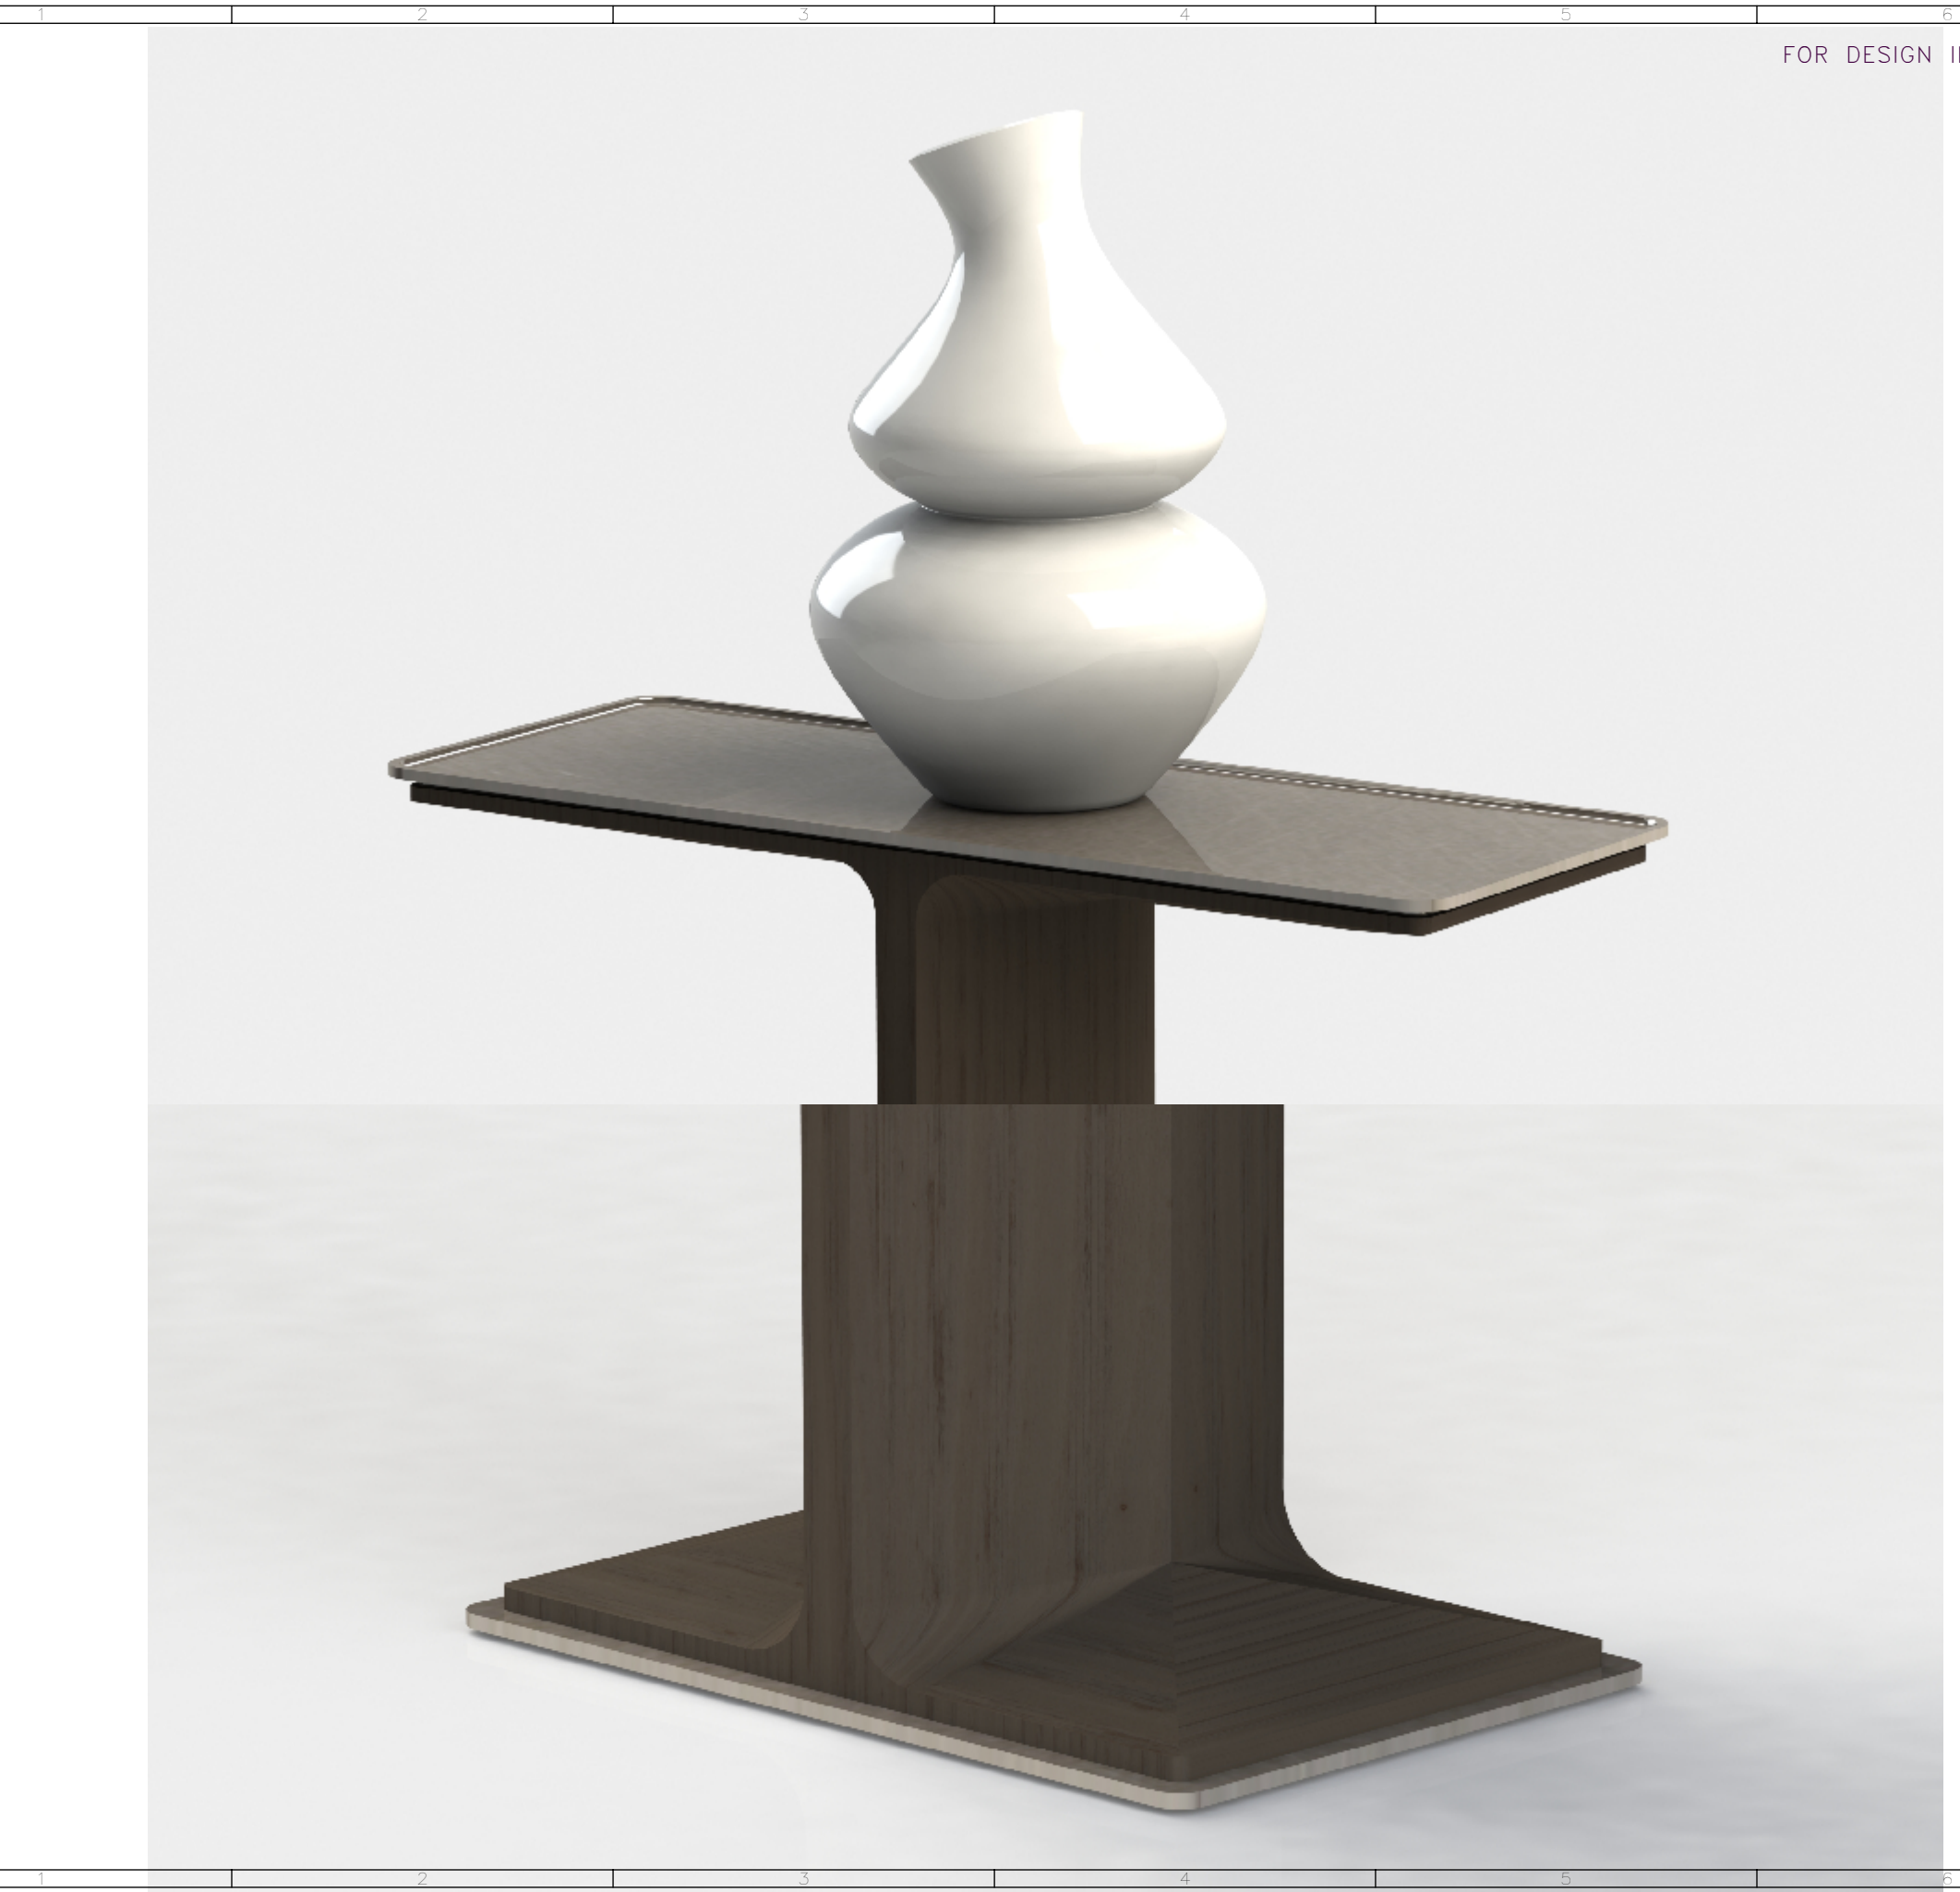

STUDIO MUNGE
Y
M
D
C
B
A
X

FOR DESIGN INTENT ONLY

DRAWING ARE NOT TO BE SCALED. CONTRACTOR MUST CHECK AND VERIFY ALL JOB DIMENSIONS, DRAWINGS, DETAILS AND SPECIFICATIONS; AND REPORT ANY DISCREPANCIES TO DESIGNER BEFORE PROCEEDING WITH WORK.

-REV/	-ISSUED FOR	-DATE

STUDIO MUNGE
25 WINGOLD AVENUE
TORONTO, ONTARIO
M6B 1P8 CANADA
416.588.1668
STUDIOMUNGE.COM

-SCALE
AS NOTED

-DATE
11/5/18

-DRAWN BY
LS

-CHECKED BY

-PROJECT NAME

SHANGRI LA NANNING

-DRAWING TITLE

CG-XX
PLINTH

-PROJECT NUMBER
16108

-DRAWING NUMBER
4 / 4