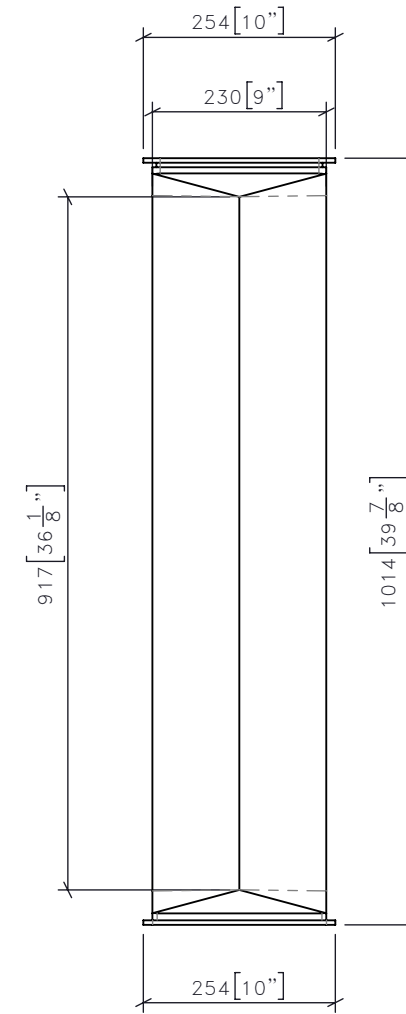

1 CG-XX PLINTH FRONT ELEVATION
1:10

3 CG-XX PLINTH SIDE ELEVATION
1:10

2 CG-XX PLINTH PLAN (HIDDEN LINES SHOWN)
1:10

-REV/	-ISSUED FOR	-DATE

STUDIO MUNGE
25 WINGOLD AVENUE
TORONTO, ONTARIO
M6B 1P8 CANADA
416.588.1668
STUDIOMUNGE.COM

-SCALE AS NOTED
-DATE 11/5/18

-DRAWN BY LS
-CHECKED BY

-PROJECT NAME
SHANGRI LA NANNING

-DRAWING TITLE
CG-XX
PLINTH

-PROJECT NUMBER
16108

-DRAWING NUMBER
1 / 4

STUDIO MUNGE
E
D
C
B
A
Y

FOR DESIGN INTENT ONLY