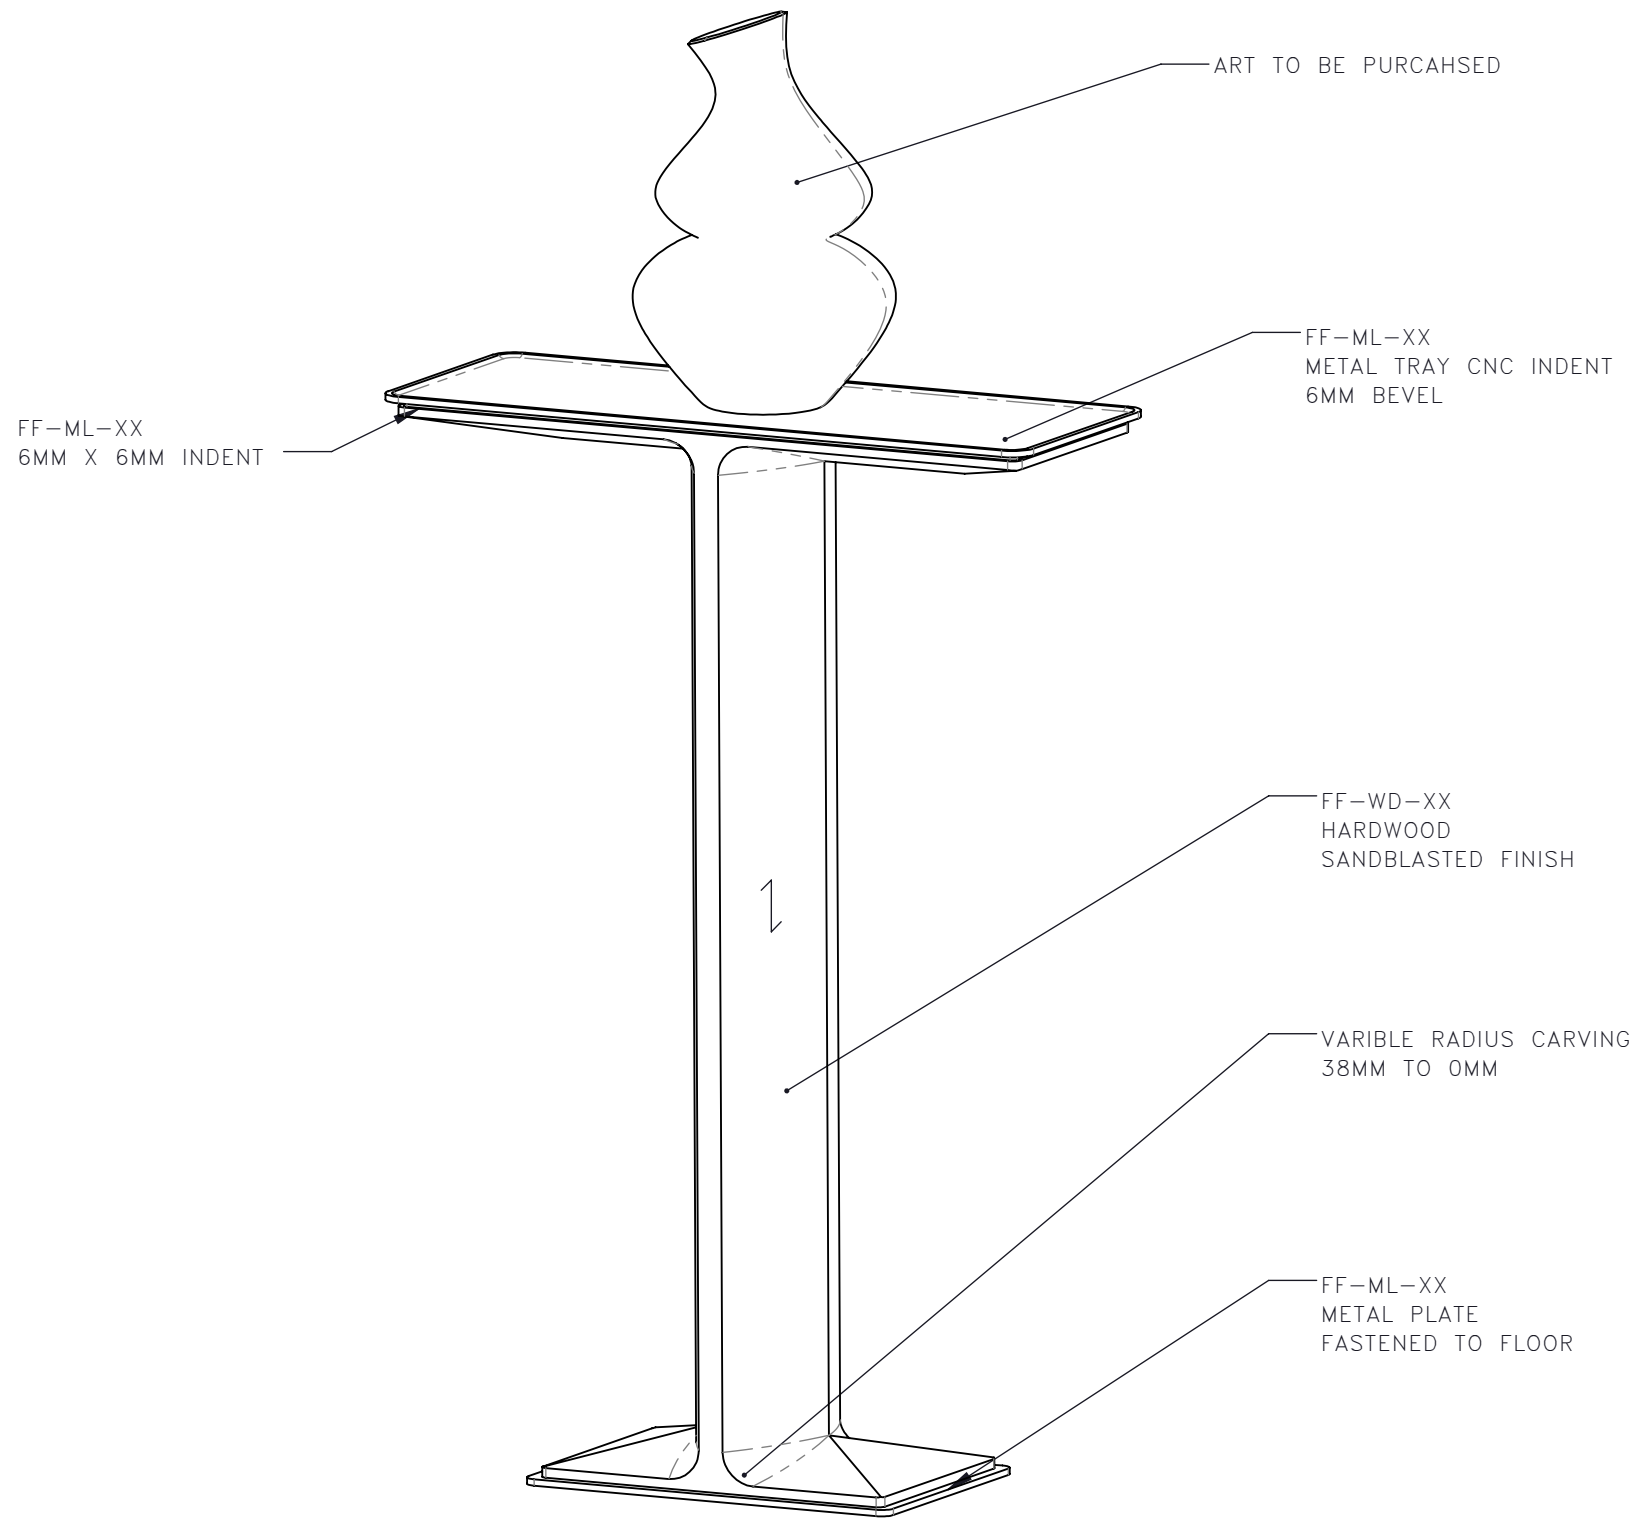

STUDIO MUNGE
E
D
C
B
A
Y

FOR DESIGN INTENT ONLY

DRAWING ARE NOT TO BE SCALED. CONTRACTOR MUST CHECK AND VERIFY ALL JOB DIMENSIONS, DRAWINGS, DETAILS AND SPECIFICATIONS; AND REPORT ANY DISCREPANCIES TO DESIGNER BEFORE PROCEEDING WITH WORK.

-REV/	-ISSUED FOR	-DATE

**STUDIO
MUNGE**
25 WINGOLD AVENUE
TORONTO, ONTARIO
M6B 1P8 CANADA
416.588.1668
STUDIOMUNGE.COM

-SCALE AS NOTED	-DATE 11/5/18
-DRAWN BY LS	-CHECKED BY
-PROJECT NAME SHANGRI LA NANNING	
-DRAWING TITLE CG-XX PLINTH	
-PROJECT NUMBER 16108	
-DRAWING NUMBER 2 / 4	

4	CG-XX	PLINTH Drawing View11
	1:7