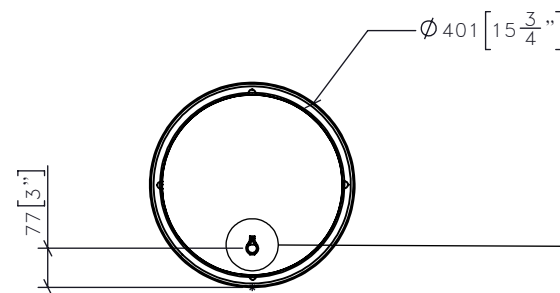

1 LA-101 FLOOR LAMP (TYPE A)
1:15 FRONT ELEVATION

3 LA-101 FLOOR LAMP (TYPE A)
1:15 SIDE ELEVATION

2 LA-101 FLOOR LAMP (TYPE A)
1:15 PLAN

DETAIL F
CUSTOM METAL PROFILE
SCALE 1 : 2

-REV	-ISSUED FOR	-DATE

STUDIO MUNGE
25 WINGOLD AVENUE
TORONTO, ONTARIO
M6B 1P8 CANADA
416.588.1668
STUDIOMUNGE.COM