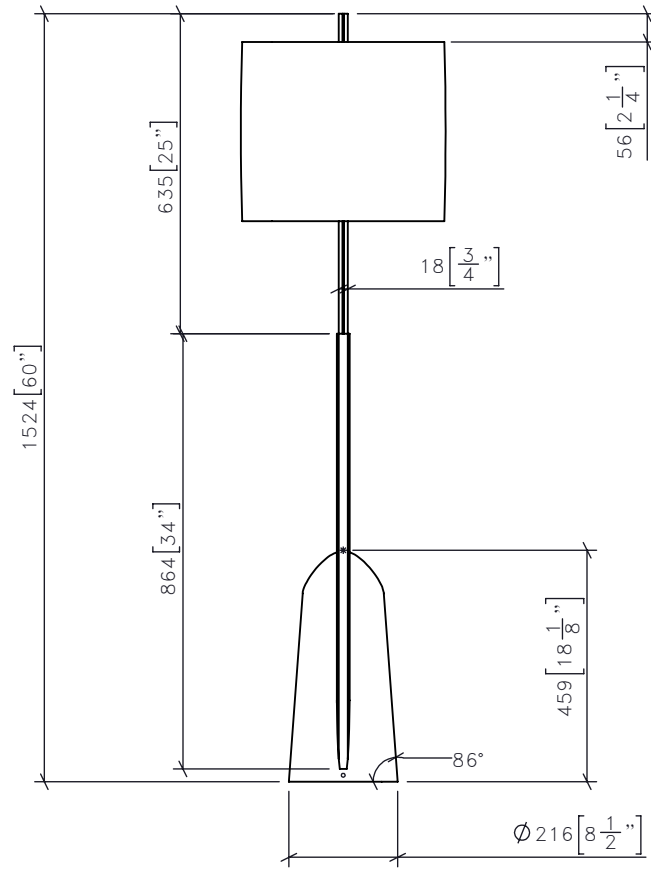

1 LA-101 FLOOR LAMP (TYPE A)
1:15 FRONT ELEVATION

3 LA-101 FLOOR LAMP (TYPE A)
1:15 SIDE ELEVATION

2 LA-101 FLOOR LAMP (TYPE A)
1:15 PLAN

DETAIL F
CUSTOM METAL PROFILE
SCALE 1 : 2

-REV	-ISSUED FOR	-DATE

STUDIO MUNGE
25 WINGOLD AVENUE
TORONTO, ONTARIO
M6B 1P8 CANADA
416.588.1668
STUDIOMUNGE.COM

-SCALE AS NOTED	-DATE 6/11/19
-DRAWN BY LS	-CHECKED BY
-PROJECT NAME MGM QINGDAO	
-DRAWING TITLE LA-101 FLOOR LAMP (TYPE A)	
-PROJECT NUMBER 17126	
-DRAWING NUMBER 1 / 3	

STUDIO MUNGE

NOTE - MANUFACTURER TO ENSURE UNIT IS STABLE/SECURE FOR HOSPITALITY USE