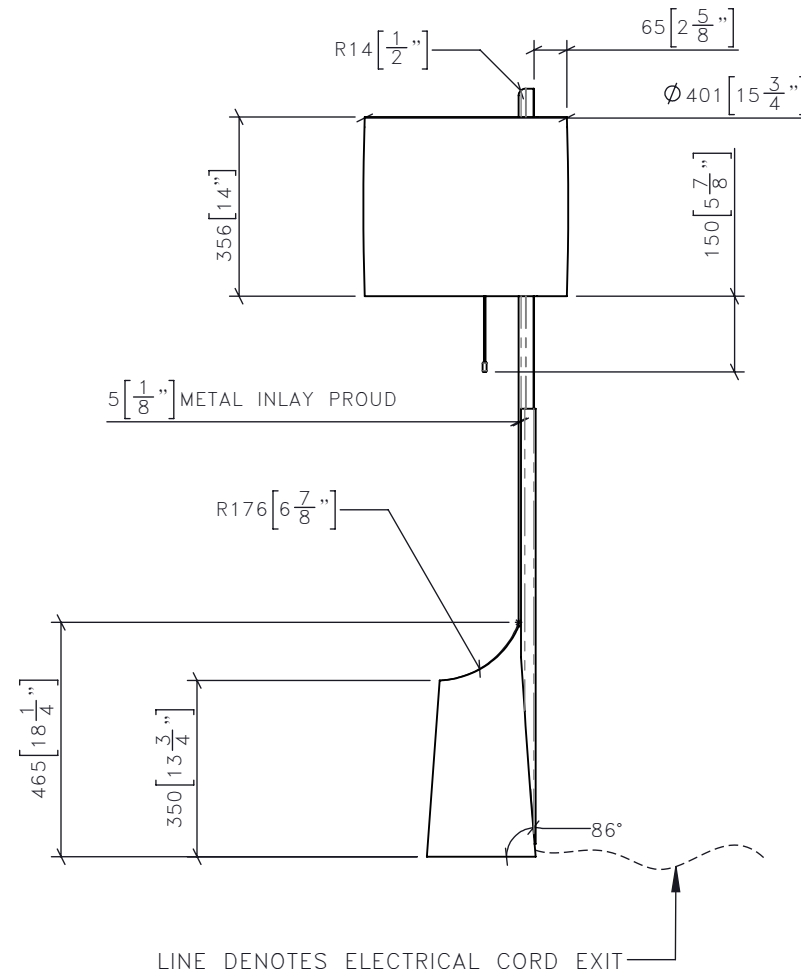

STUDIO MUNGE

NOTE - MANUFACTURER TO ENSURE UNIT IS STABLE/SECURE FOR HOSPITALITY USE

FOR DESIGN INTENT ONLY

DRAWING ARE NOT TO BE SCALED. CONTRACTOR MUST CHECK AND VERIFY ALL JOB DIMENSIONS, DRAWINGS, DETAILS AND SPECIFICATIONS; AND REPORT ANY DISCREPANCIES TO DESIGNER BEFORE PROCEEDING WITH WORK.

1 LA-101 FLOOR LAMP (TYPE A)
1:15 FRONT ELEVATION

3 LA-101 FLOOR LAMP (TYPE A)
1:15 SIDE ELEVATION