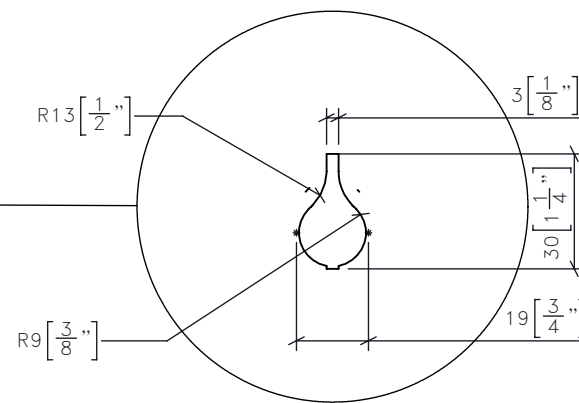

1 LA-101 FLOOR LAMP (TYPE A)
1:15 FRONT ELEVATION

3 LA-101 FLOOR LAMP (TYPE A)
1:15 SIDE ELEVATION

2 LA-101 FLOOR LAMP (TYPE A)
1:15 PLAN

DETAIL F
CUSTOM METAL PROFILE
SCALE 1 : 2

-REV	-ISSUED FOR	-DATE

STUDIO MUNGE
25 WINGOLD AVENUE
TORONTO, ONTARIO
M6B 1P8 CANADA
416.588.1668
STUDIOMUNGE.COM