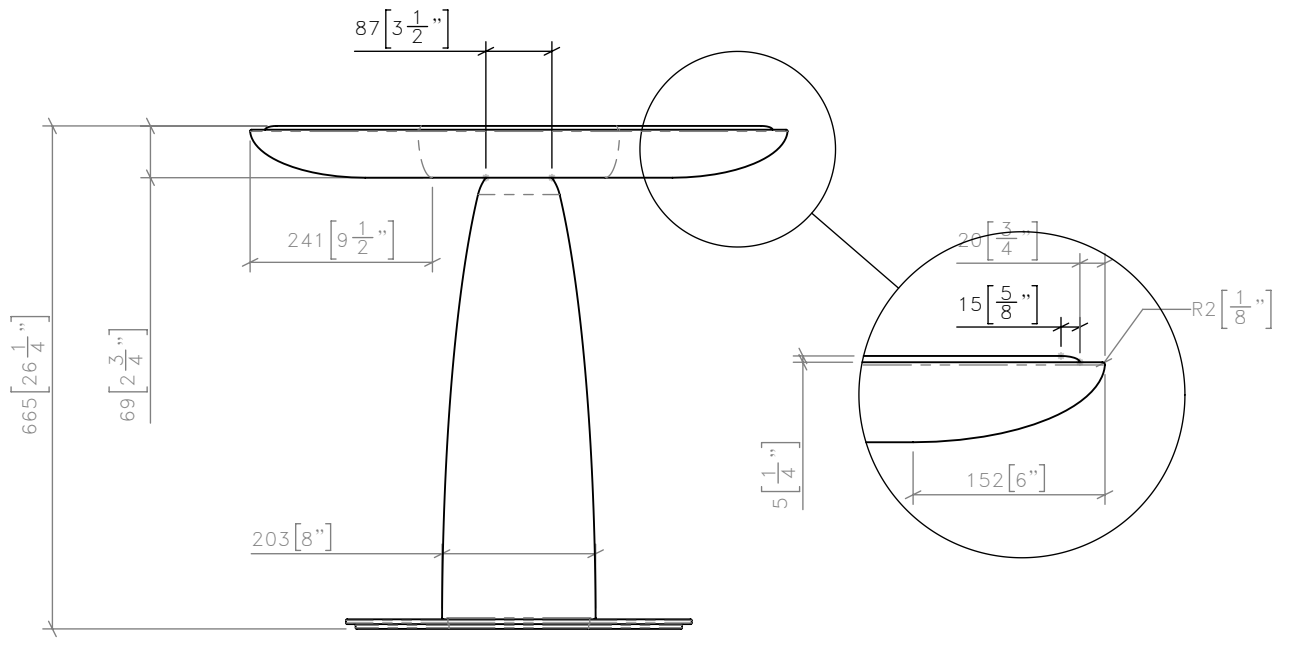

4 CG-8003 LOUNGE TABLE
1:10 SIDE ELEVATION

DRAWING ARE NOT TO BE SCALED. CONTRACTOR MUST CHECK AND VERIFY ALL JOB DIMENSIONS, DRAWINGS, DETAILS AND SPECIFICATIONS; AND REPORT ANY DISCREPANCIES TO DESIGNER BEFORE PROCEEDING WITH WORK.

REV.	ISSUED FOR	DATE

2 CG-8003 LOUNGE TABLE
1:10 FRONT ELEVATION