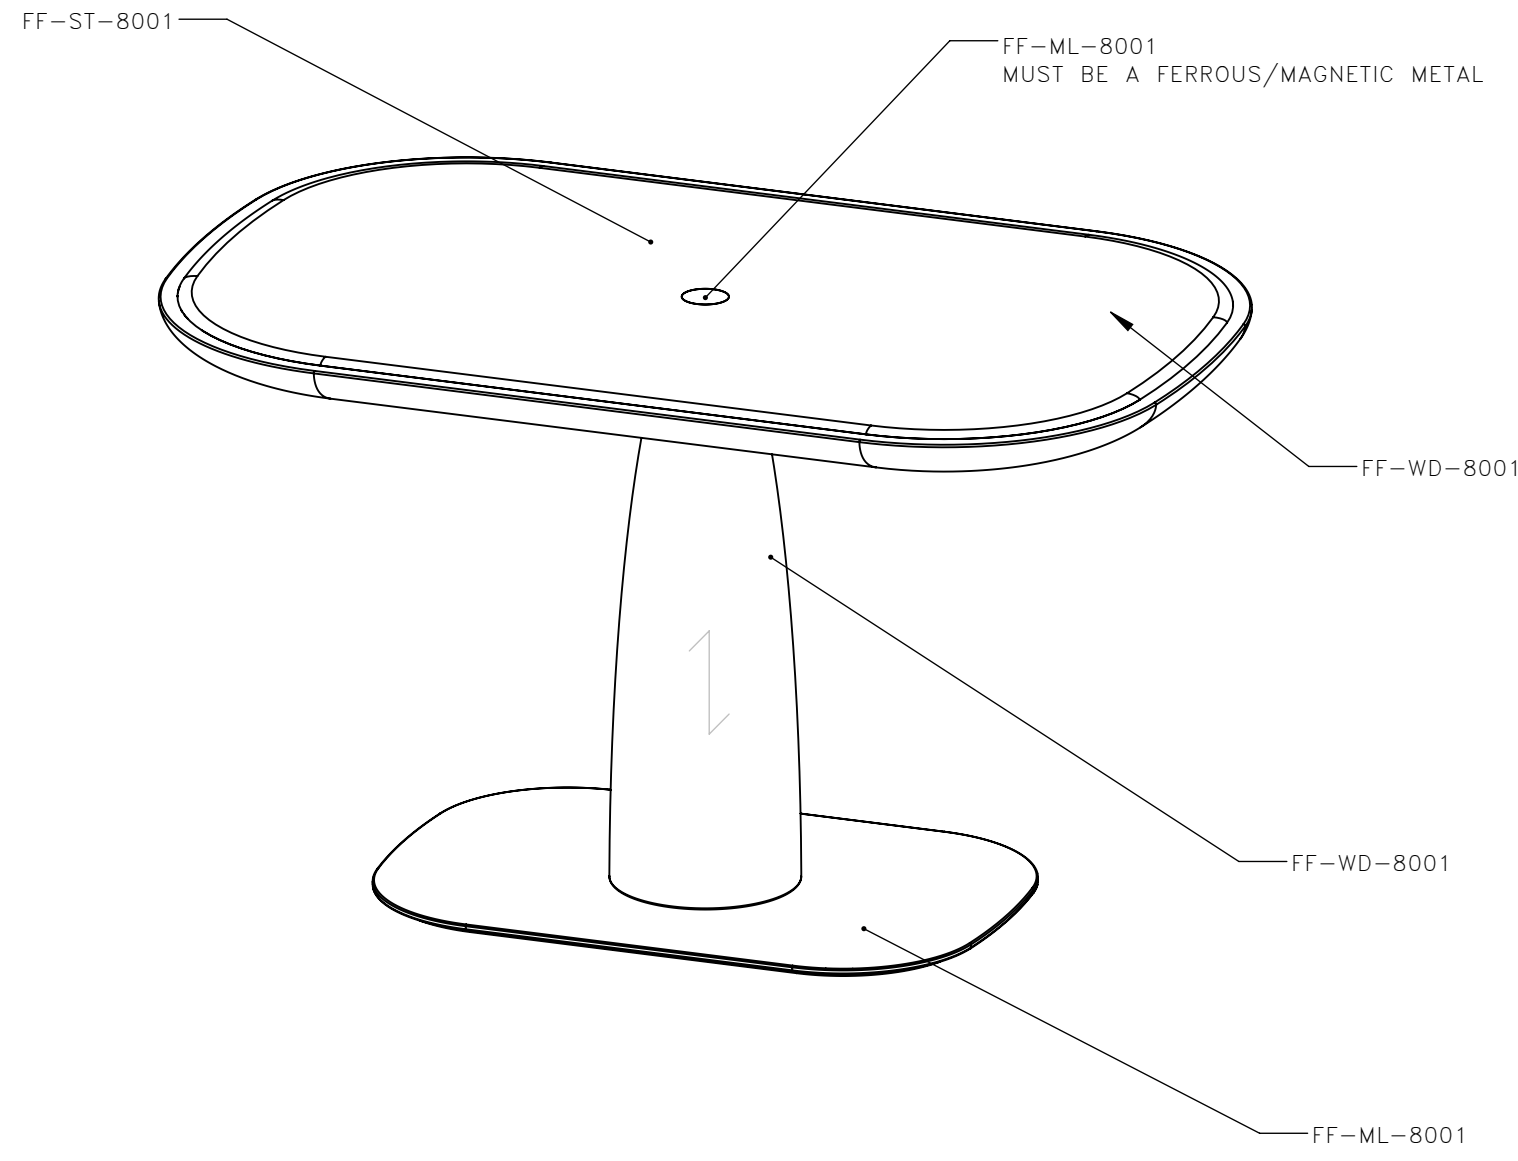

STUDIO MUNGE
E
D
C
B
A

DRAWING ARE NOT TO BE SCALED. CONTRACTOR MUST CHECK AND VERIFY ALL JOB DIMENSIONS, DRAWINGS, DETAILS AND SPECIFICATIONS; AND REPORT ANY DISCREPANCIES TO DESIGNER BEFORE PROCEEDING WITH WORK.

REV	ISSUED FOR	DATE