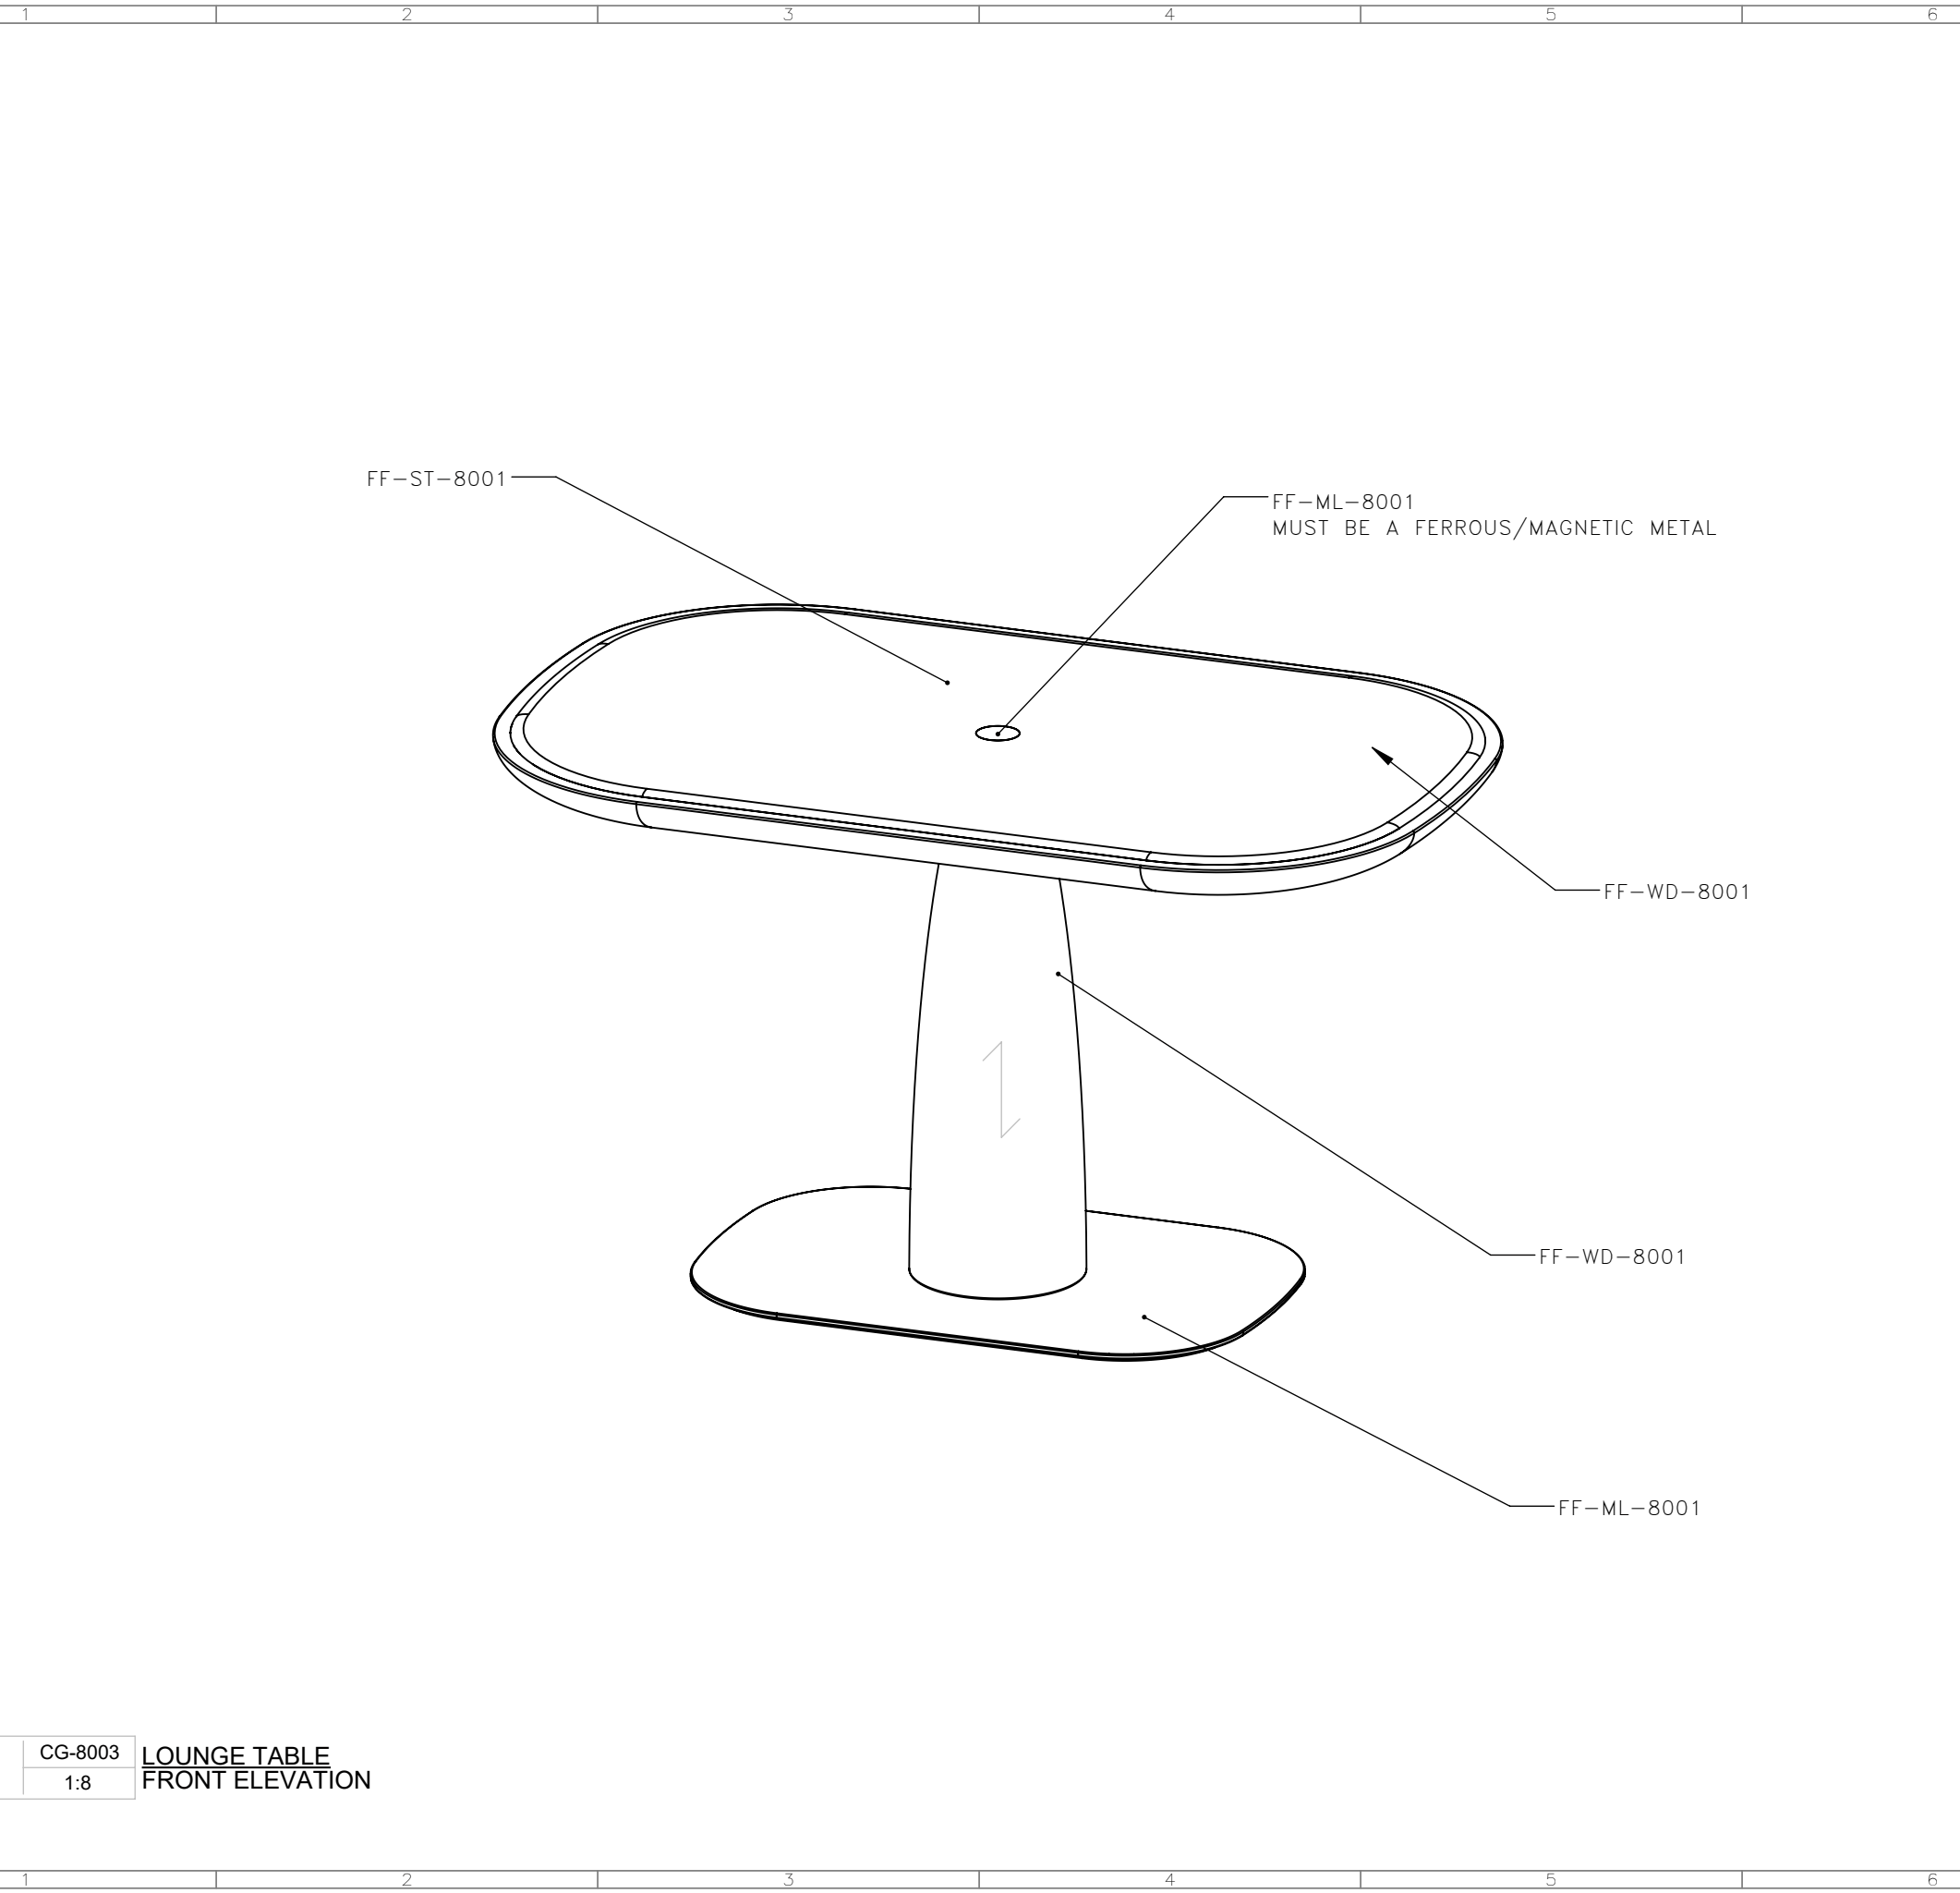

**-DRAWING TITLE**  
CG-8003  
LOUNGE TABLE

**-PROJECT NUMBER**  
17126

**-DRAWING NUMBER**  
2 / 4

**1** CG-8003 LOUNGE TABLE  
1:8 FRONT ELEVATION

DRAWING ARE NOT TO BE SCALED. CONTRACTOR MUST CHECK AND VERIFY ALL JOB DIMENSIONS, DRAWINGS, DETAILS AND SPECIFICATIONS; AND REPORT ANY DISCREPANCIES TO DESIGNER BEFORE PROCEEDING WITH WORK.

<b>SCALE</b> AS NOTED	<b>DATE</b> 5/20/21
<b>DRAWN BY</b> CS	<b>CHECKED BY</b>
<b>PROJECT NAME</b>  MGM QINGDAO	
<b>DRAWING TITLE</b>  CG-8003 LOUNGE TABLE	
<b>PROJECT NUMBER</b> 17126	
<b>DRAWING NUMBER</b> 3 / 4	