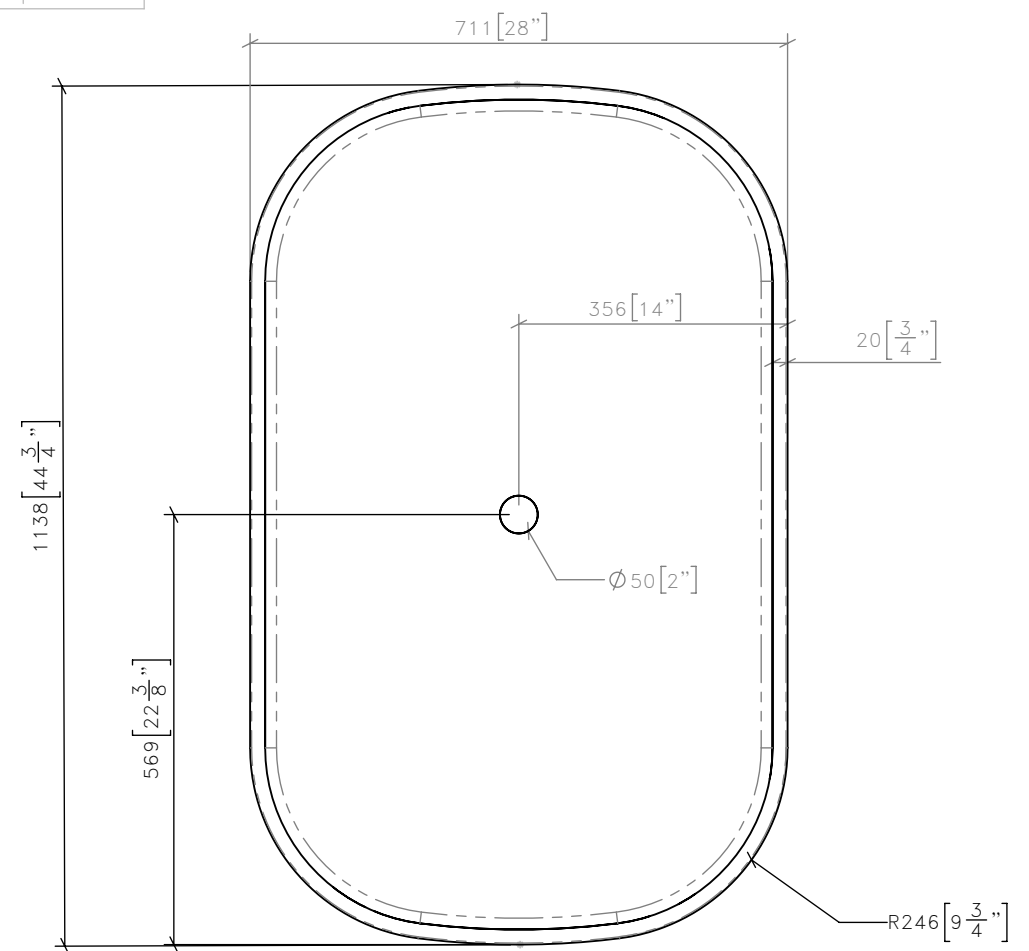

3 CG-8003 LOUNGE TABLE
1:10 PLAN