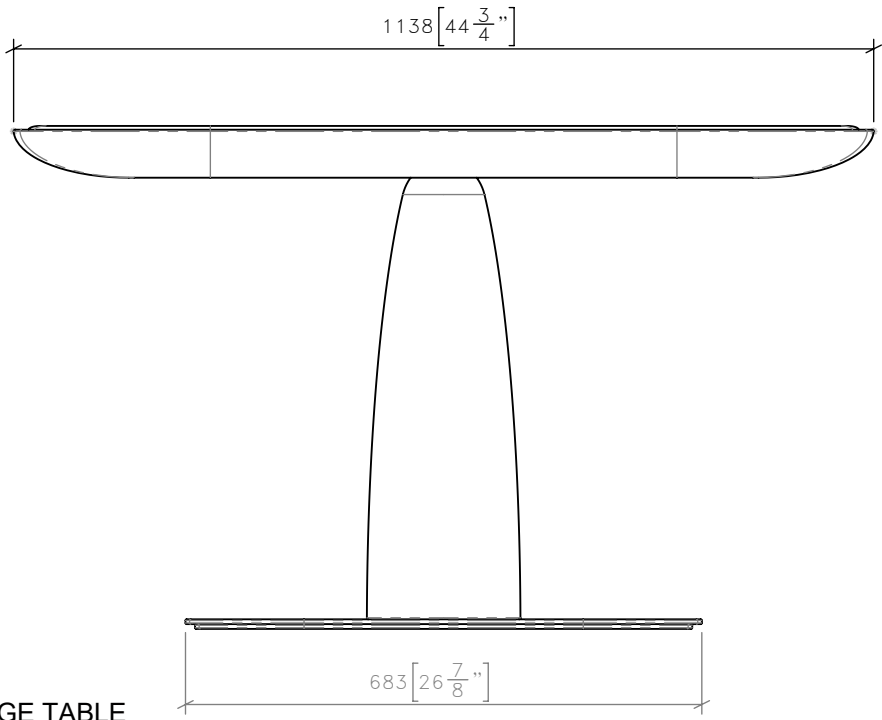

4 CG-8003 LOUNGE TABLE
1:10 SIDE ELEVATION

DRAWING ARE NOT TO BE SCALED. CONTRACTOR MUST CHECK AND VERIFY ALL JOB DIMENSIONS, DRAWINGS, DETAILS AND SPECIFICATIONS; AND REPORT ANY DISCREPANCIES TO DESIGNER BEFORE PROCEEDING WITH WORK.

REV.	ISSUED FOR	DATE