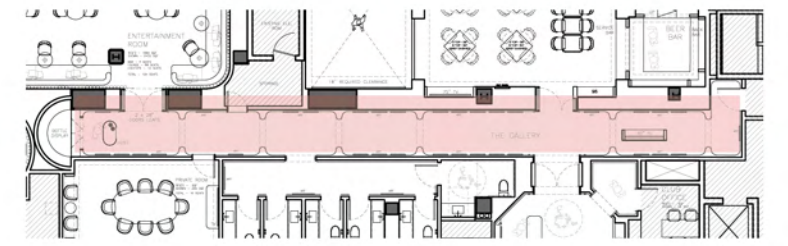

LACQUER PAINTED CURVED PORTALS

WOOD SLAT WALL AT  
BACK OF TEMP. CONTROLLED WINE STORAGE ROOM  
GLASS DOORS

VELVET WALLCOVERING WALLS

SHERWIN WILLIAMS SW 6006  
CEILING PAINT

STONE-TILE KAFE  
AMERICAN WALNUT SELECT  
TYPICAL WOOD FLOORING