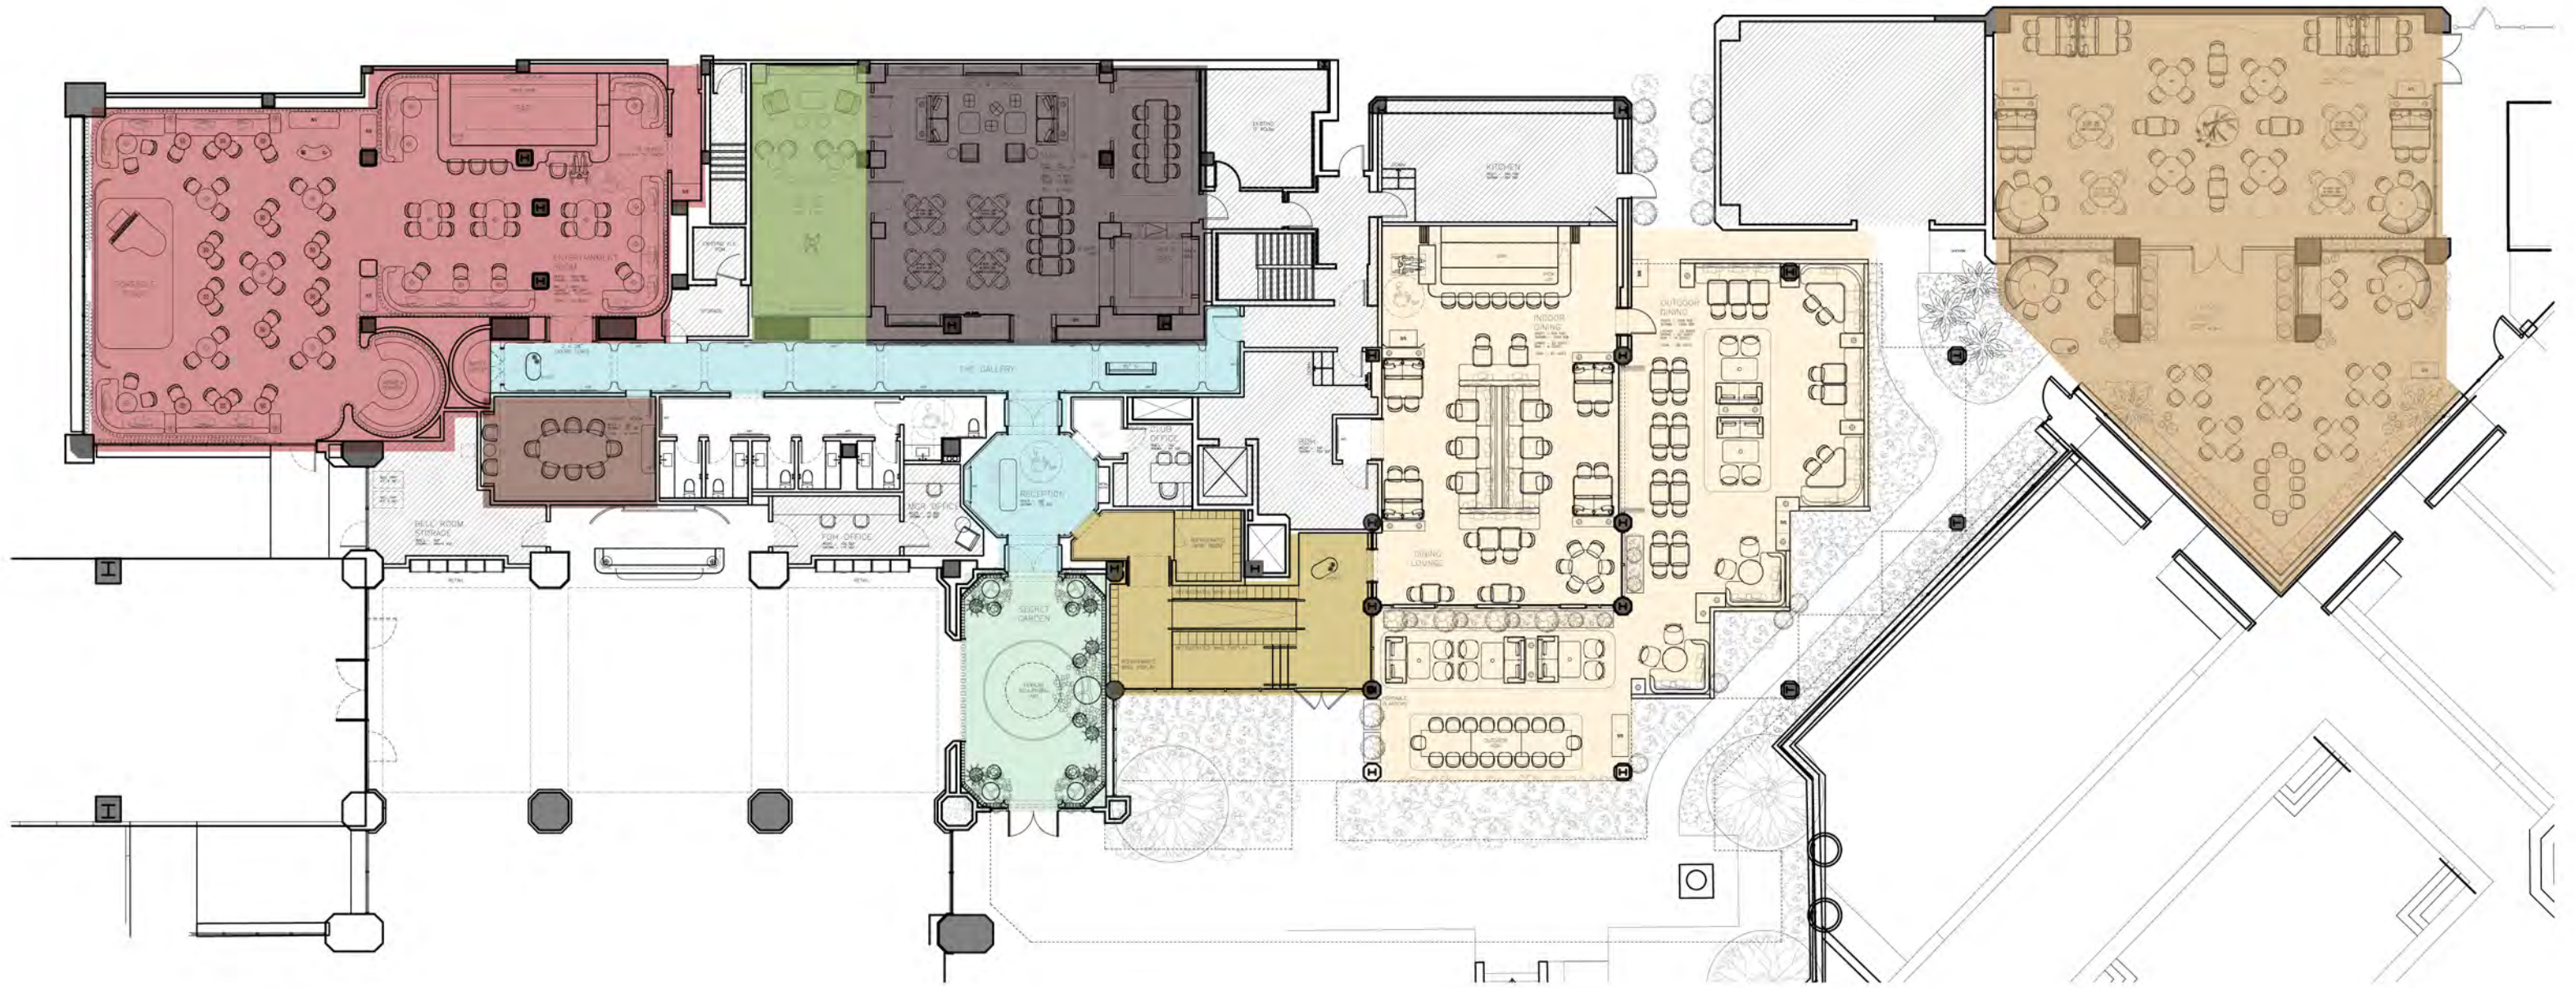

## JUNE 28TH 2022

- 100% SCHEMATIC DESIGN  
- THE SOCIAL CLUB:
  - THE SECRET GARDEN (ARRIVAL)
  - THE CLUB RECEPTION
  - THE GALLERY
  - THE FAMILY PUB
  - THE GAME ROOM
  - THE PRIVATE ROOM
  - THE ENTERTAINMENT ROOM
  - THE WINE CELLAR
  - THE DINING ROOM INTERIORS
  - THE DINING ROOM OUTDOORS
  - THE EVENT SPACE
- FINISHES REVIEW
  - THE POOL
  - PINWHEEL & FITNESS

# ***the social club***

- THE SECRET GARDEN
- THE GALLERY
- THE FAMILY PUB
- THE GAME ROOM
- THE PRIVATE ROOM
- THE ENTERTAINMENT ROOM
- THE WINE CELLAR
- THE DINING ROOM
- THE EVENT SPACE

- THE SECRET GARDEN
- THE GALLERY
- THE FAMILY PUB
- THE GAME ROOM
- THE PRIVATE ROOM
- THE ENTERTAINMENT ROOM
- THE WINE CELLAR
- THE DINING ROOM
- THE EVENT SPACE