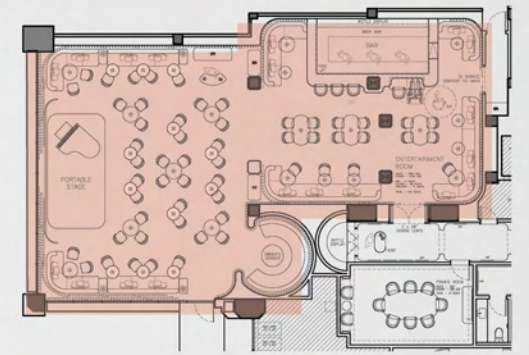

FF&E FABRICS

TYPICAL DRAPERY FABRIC

TYPICAL PAINT COLOUR