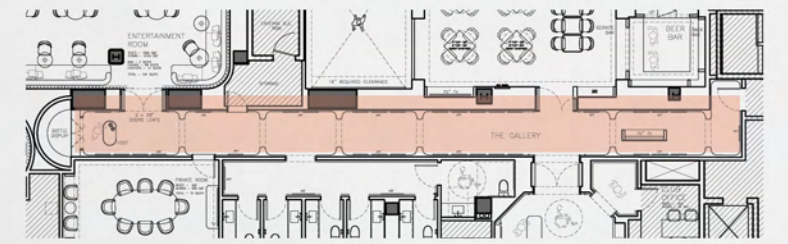

LACQUER PAINTED CURVED PORTALS

WOOD SLAT WALL AT  
BACK OF TEMP. CONTROLLED WINE STORAGE ROOM  
GLASS DOORS

VELVET WALLCOVERING WALLS

SHERWIN WILLIAMS SW 6006  
CEILING PAINT

STONE-TILE KAFE  
AMERICAN WALNUT SELECT  
TYPICAL WOOD FLOORING