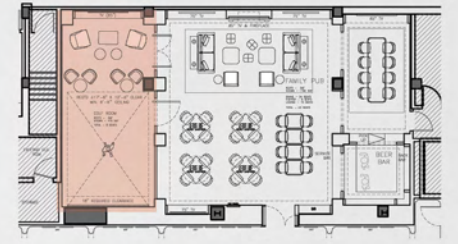

TYPICAL MILLWORK STONE
OLYMPIA TILE
GREEN SOAPSTONE

TYPICAL MILLWORK, WALL & CEILING PAINT COLOUR
BENJAMIN MOORE CC-752

FFE FABRICS