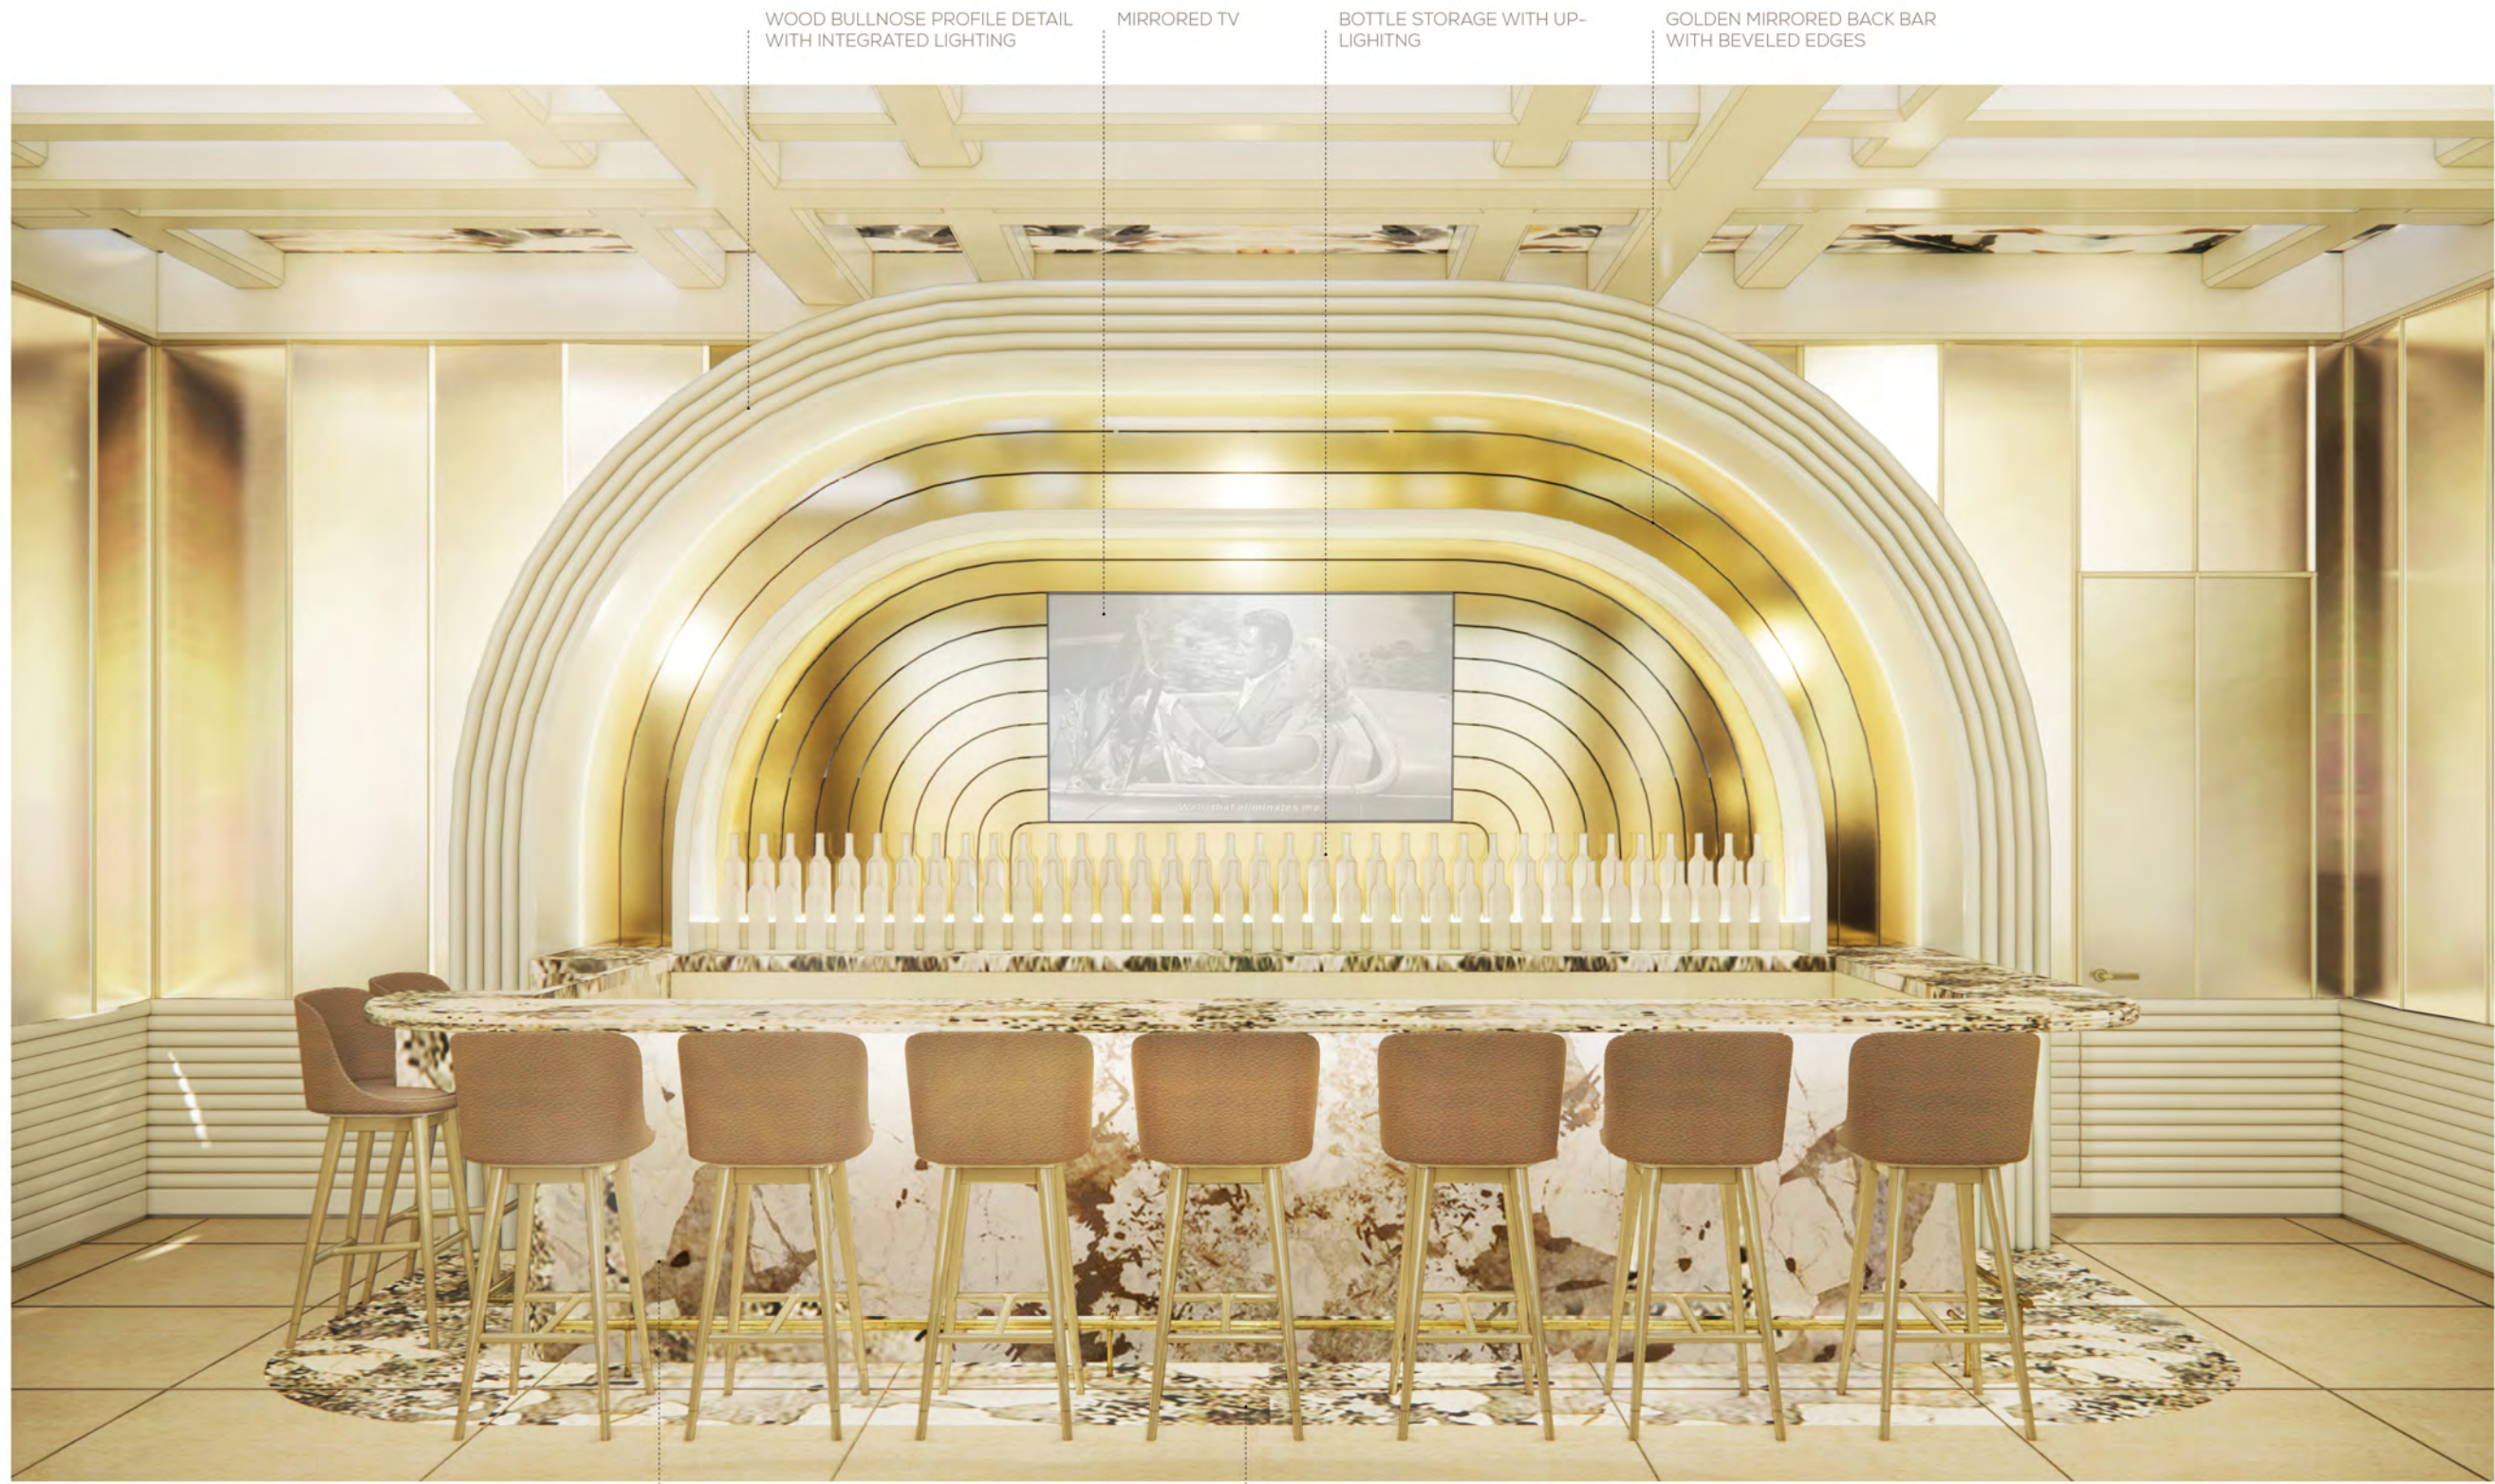

NEW FF&E DECORATIVE LIGHTING

PAINTED WOOD PORTAL TO WINE ROOM W/ POCKET DOORS

WOOD BULLNOSE PROFILE DETAIL WITH INTEGRATED LIGHTING

MIRRORED TV

BOTTLE STORAGE WITH UP-LIGHTING

GOLDEN MIRRORED BACK BAR WITH BEVELED EDGES

STONE BAR FRONT & TOP WITH INTEGRATED LIGHTING & BRASS METAL FOOTRAIL

STONE INSET FLOOR