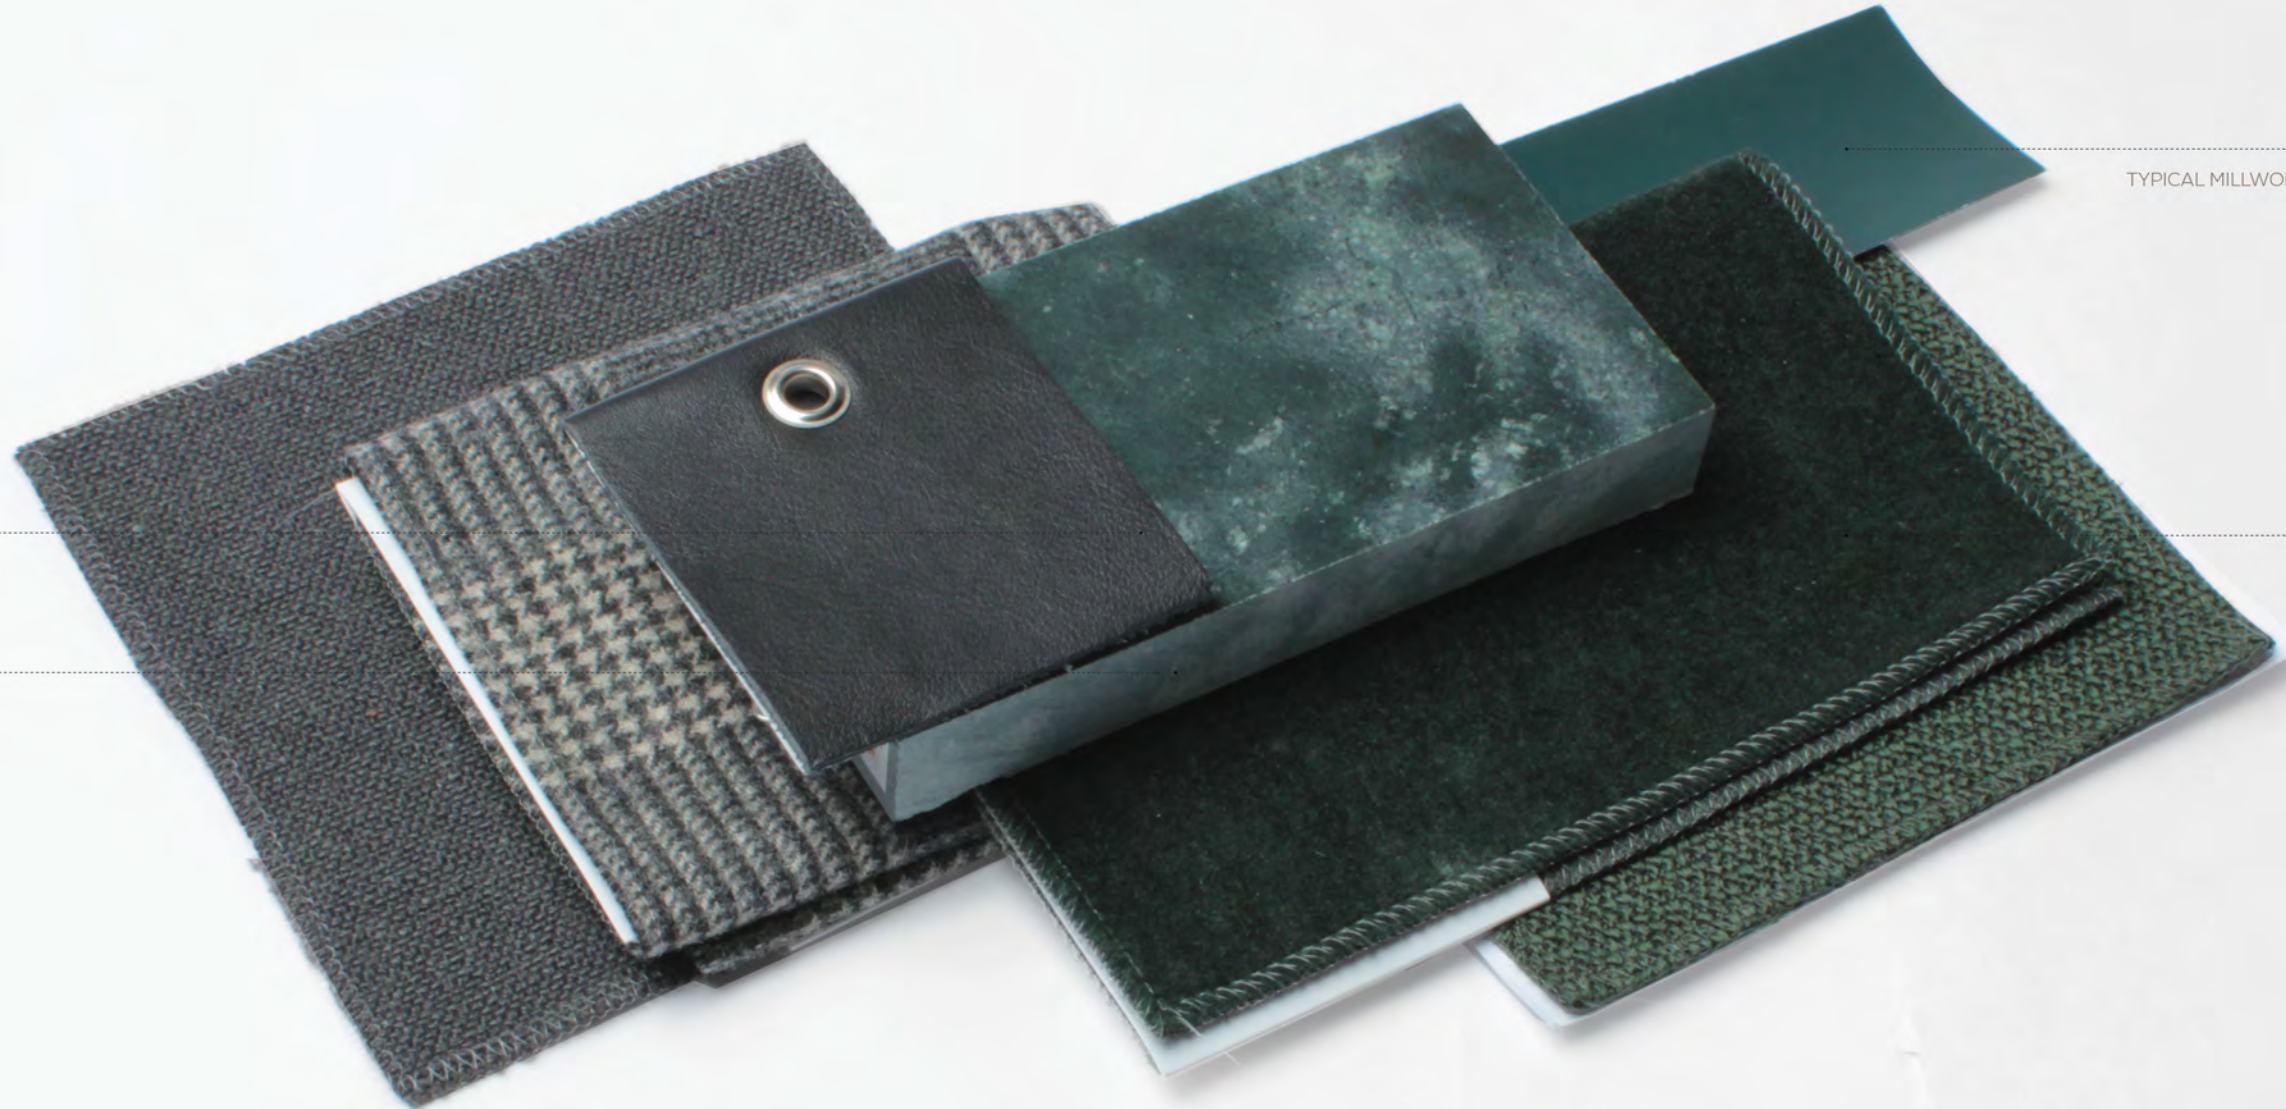

TYPICAL MILLWORK STONE
OLYMPIA TILE
GREEN SOAPSTONE

TYPICAL MILLWORK, WALL & CEILING PAINT COLOUR
BENJAMIN MOORE CC-752

FFE FABRICS