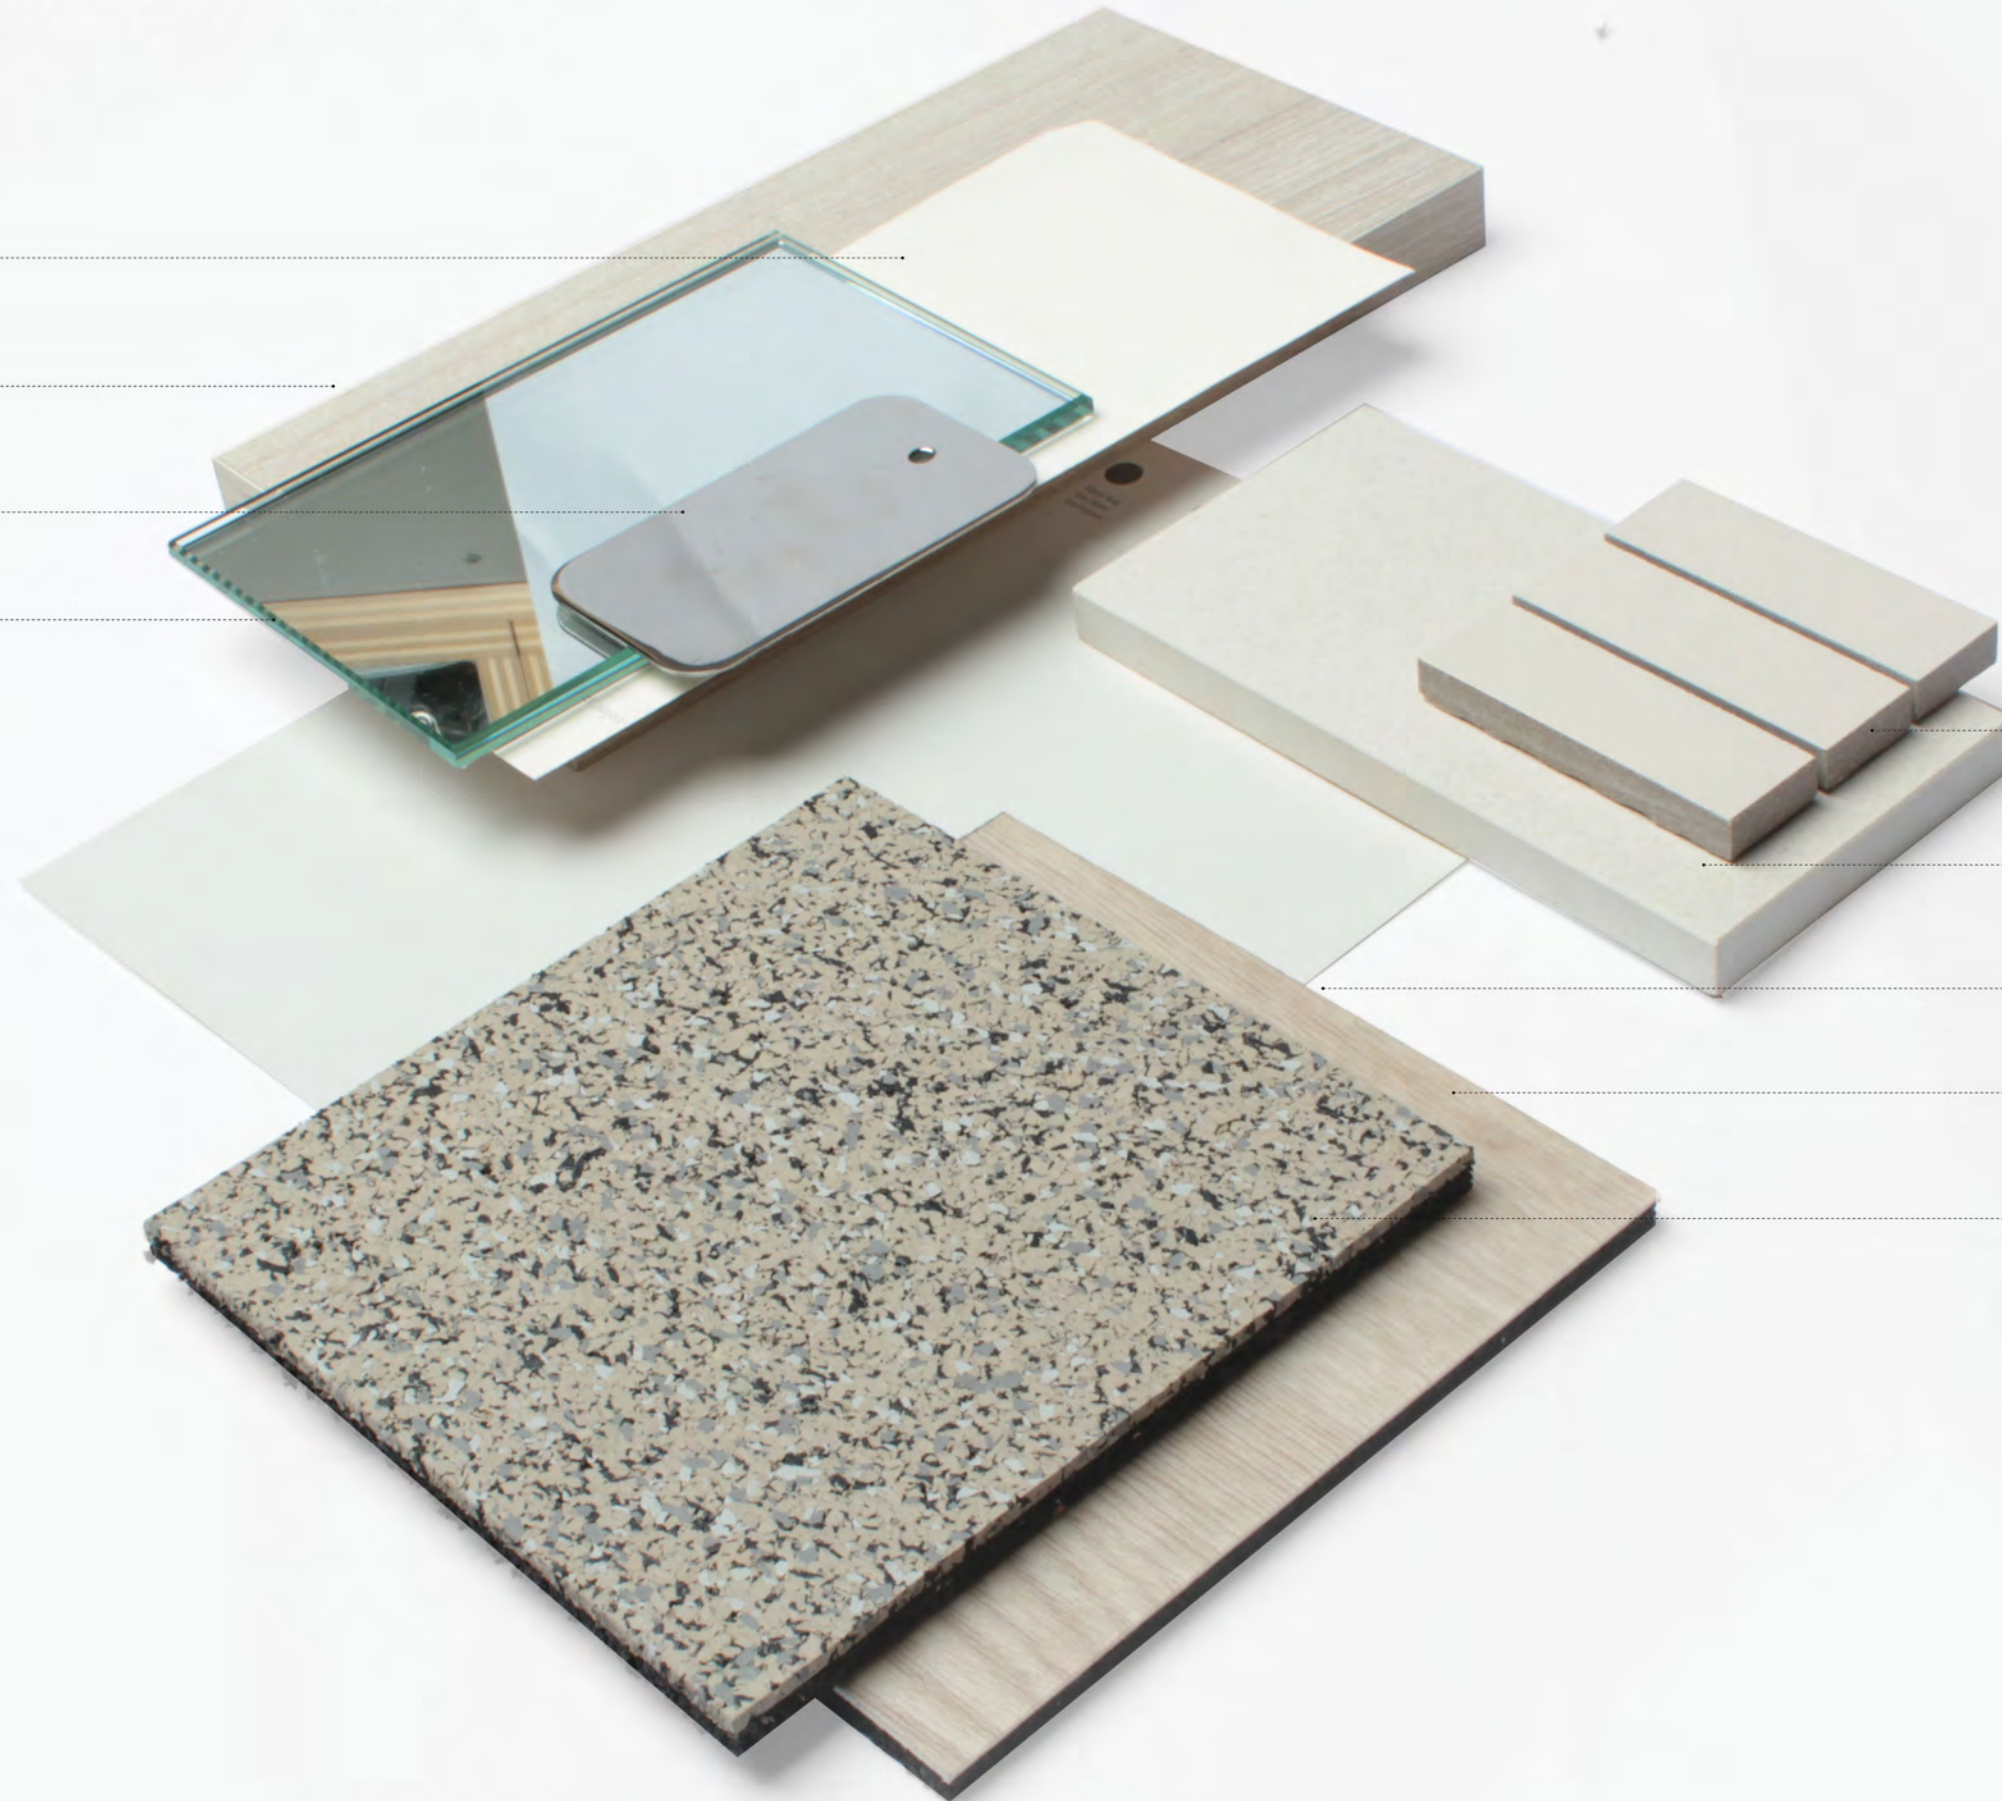

THE JOURNEY | HOTEL FITNESS - FINISH PALETTE

TYPICAL CEILING PAINT COLOUR

DECOTEC
EMBOSSD XL-REPEAT WOOD
LAMINATE WALL CLADDING

POLISHED CHROME
TYPICAL METAL

CLEAR MIRROR

OLYMPIA TILE
UNICOLOUR BEIGE 1X3 MOSAIC
PORCELAIN TILE
AT SHOWER FLOOR

LAMINAM | NATURALI
COUNTERTOP, WALL SLAB &
FLOOR TILE, ANTI-SLIP

TYPICAL MILLWORK SLATS PAINT
COLOUR

ECO SURFACES
FOREST RX
OILED OAK VINYL FLOORING

ECO SURFACES
ECOFIT NRG
FINAL CUT RUBBER FLOORING