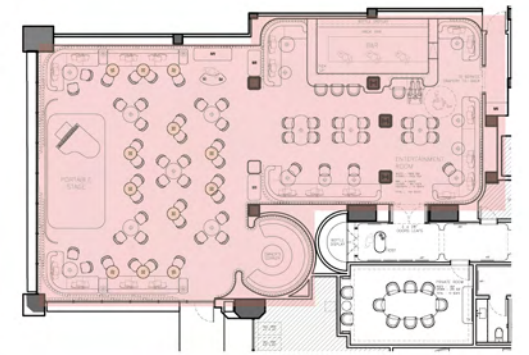

VELVET WALLCOVERING WALLS WITH ROUND PRO-FILE WOOD TRIM & BASEBOARD

WOOD FINISHED PORTAL

WOOD FINISHED HOLD OPEN DOUBLE DOORS