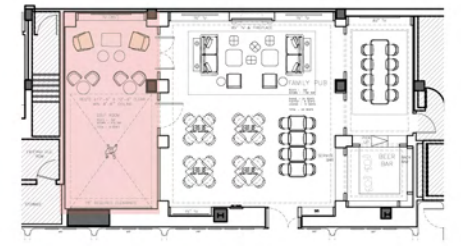

TEMPERED ETCHED RIBBED GLASS  
TYPICAL MILLWORK FINISH

CARPET POMS

GOLF SIMULATOR

LACQUER PAINTED WALL & WAINSCOTING

PAINTED DRYWALL CEILING

LACQUER PAINTED SHELF, STONE TOP WITH CABINET BELOW & WALL MOUNTED TV