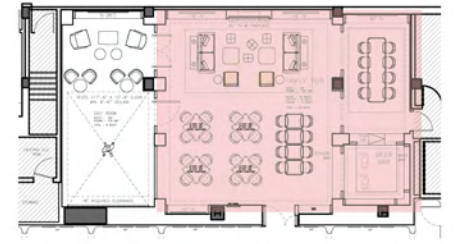

AREA RUG ON STONE TILED FLOOR

WOOD TRIM WITH FF&E WALL SCENCE

WOOD FRAMED PORTAL WITH REEDED

TILED BACK BAR WITH REEDED GLASS & WOOD TRIM CABINET ABOVE

WOOD TRIM WITH INTEGRATED LIGHTING

WOOD FRAMED PORTAL WITH REEDED GLASS