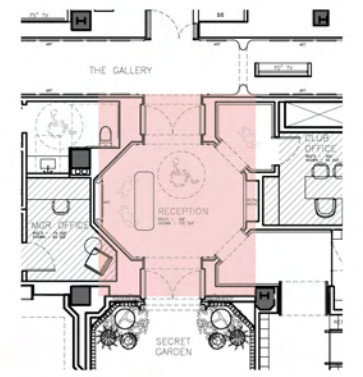

Curiosity

PAINTED CEILING

ARTWORK BY ART CONSULTANT

STAINED WOOD FINISH WALL WITH COVE DETAIL LIGHTING

WOOD BASEBOARD WITH TRIM DETAIL

RECEPTION DESK WITH INTEGRATED LIGHTING

NEW STONE FLOOR WITH HARDWOOD FLOOR BORDER