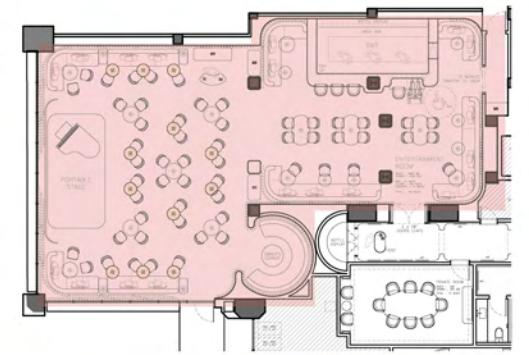

TINTED MIRROR BACK BAR WITH METAL TRIM DETAILS & METAL FINISHED SHELVES

METAL FINISHED CAGE DETAIL

DRAPERY WALL WITH UPLIGHTING

STONE FINISHED FRONT BAR WITH CONCEALED LIGHTING

THE JOURNEY | SOCIAL CLUB - THE ENTERTAINMENT ROOM - 3D VIEW