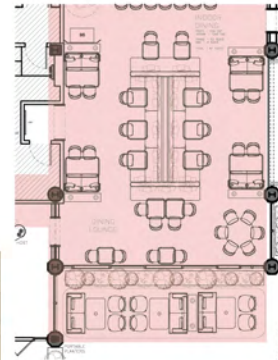

THE JOURNEY | SOCIAL CLUB - THE DINING ROOM - 3D VIEW

PRINTED FIRE-RATED FABRIC
INSET IN CEILING COFFERS

NEW DECORATIVE & ARCHITECTURAL LIGHT
FIXTURES THROUGHOUT

EXISTING COFFERED CEILING TO
REMAIN, REPAIR & TO RECEIVE
NEW REPAIR

ANGLED MIRRORED WALL PANELS
WITH PAINTED WOOD TRIM AT CORNERS

BULLNOSE WOOD PAINTED WAINSCOTTING
DETAIL

NEW FF&E THROUGHOUT

NEW PARQUET
WOOD FLOORING WITH
TILE BORDER