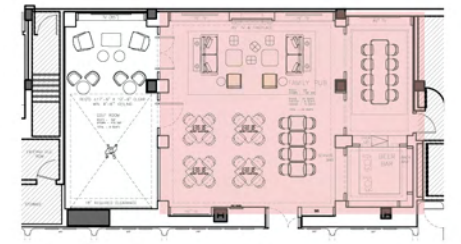

AREA RUG ON STONE TILED FLOOR

WOOD TRIM WITH FF&E WALL SCENCE

WOOD FRAMED PORTAL WITH REEDED

TILED BACK BAR WITH REEDED GLASS & WOOD TRIM CABINET ABOVE

WOOD TRIM WITH INTEGRATED LIGHTING

WOOD FRAMED PORTAL WITH REEDED GLASS