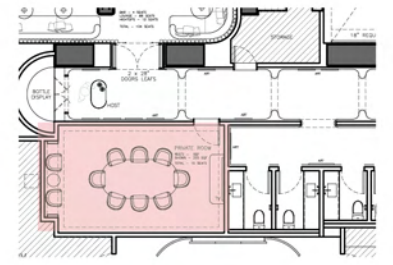

VINYL WALLCOVERING

WOOD WAINSCOTING

STONE COUNTER CONCEALED LIGHTING

METAL FINISHED BASEBOARD

AREA RUG ON ENGINEERING WOOD FLOOR

85" TV

LEATHER WALLCOVERING WITH WOOD TRIM

WOOD TRIM WITH INTEGRATED LIGHTING