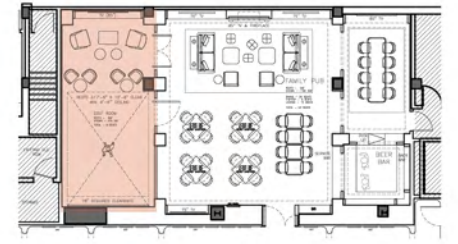

PURCHASED & CUSTOM FF&E