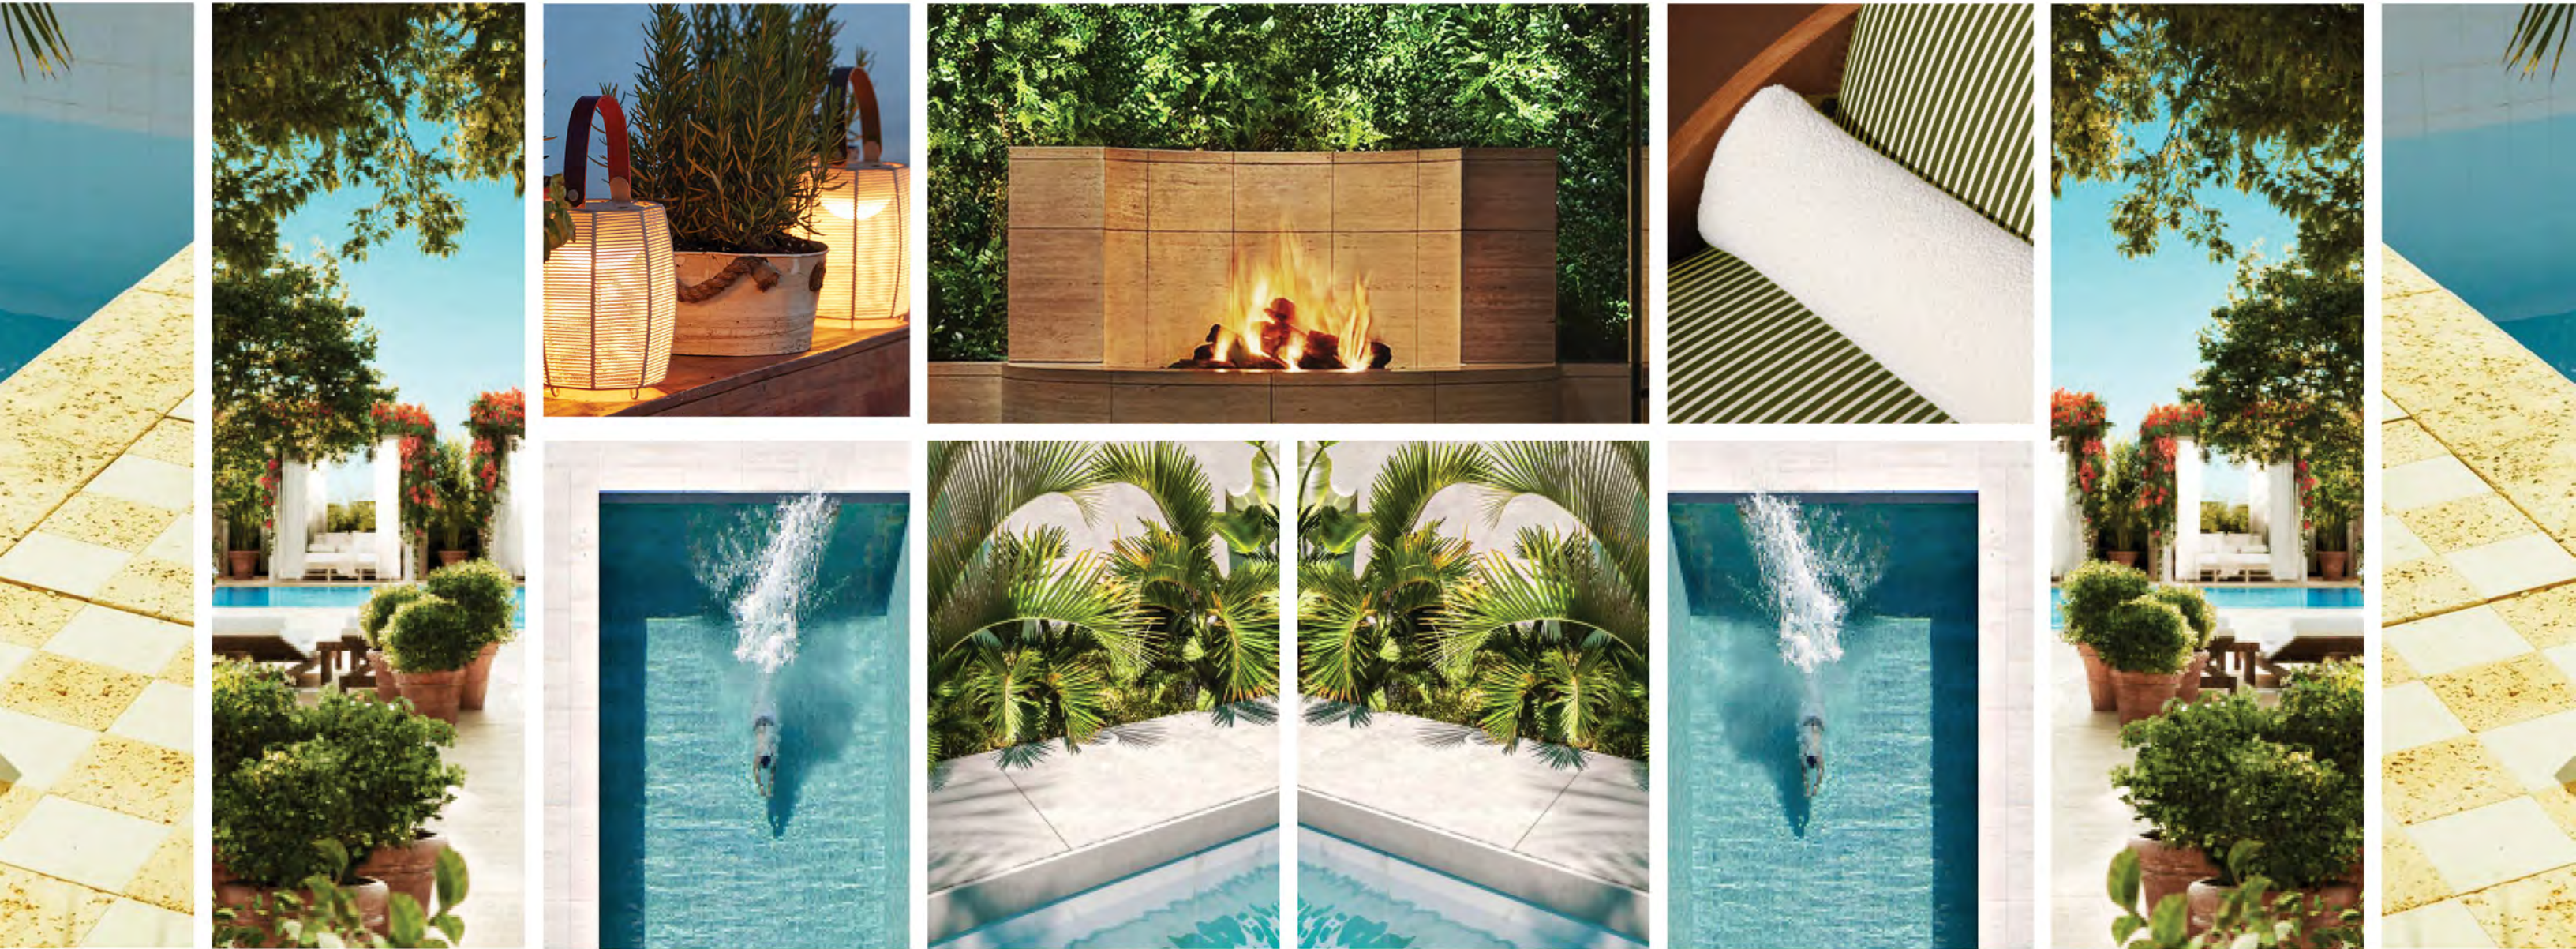

IROKO  
TYPICAL OUTDOOR FF&E WOOD

OUTDOOR FF&E FABRICS

OUTDOOR CARET POM  
REFERENCE COLOURS

OUTDOOR FF&E FINISHES

*pendry newport*

PENDRY NEWPORT

# *the pool*

*the pool garden*

Textural  
Patterns

Lush  
Greenery

Vibrant

Timeless  
Atmosphere

Accent  
Colours

*the pool garden*