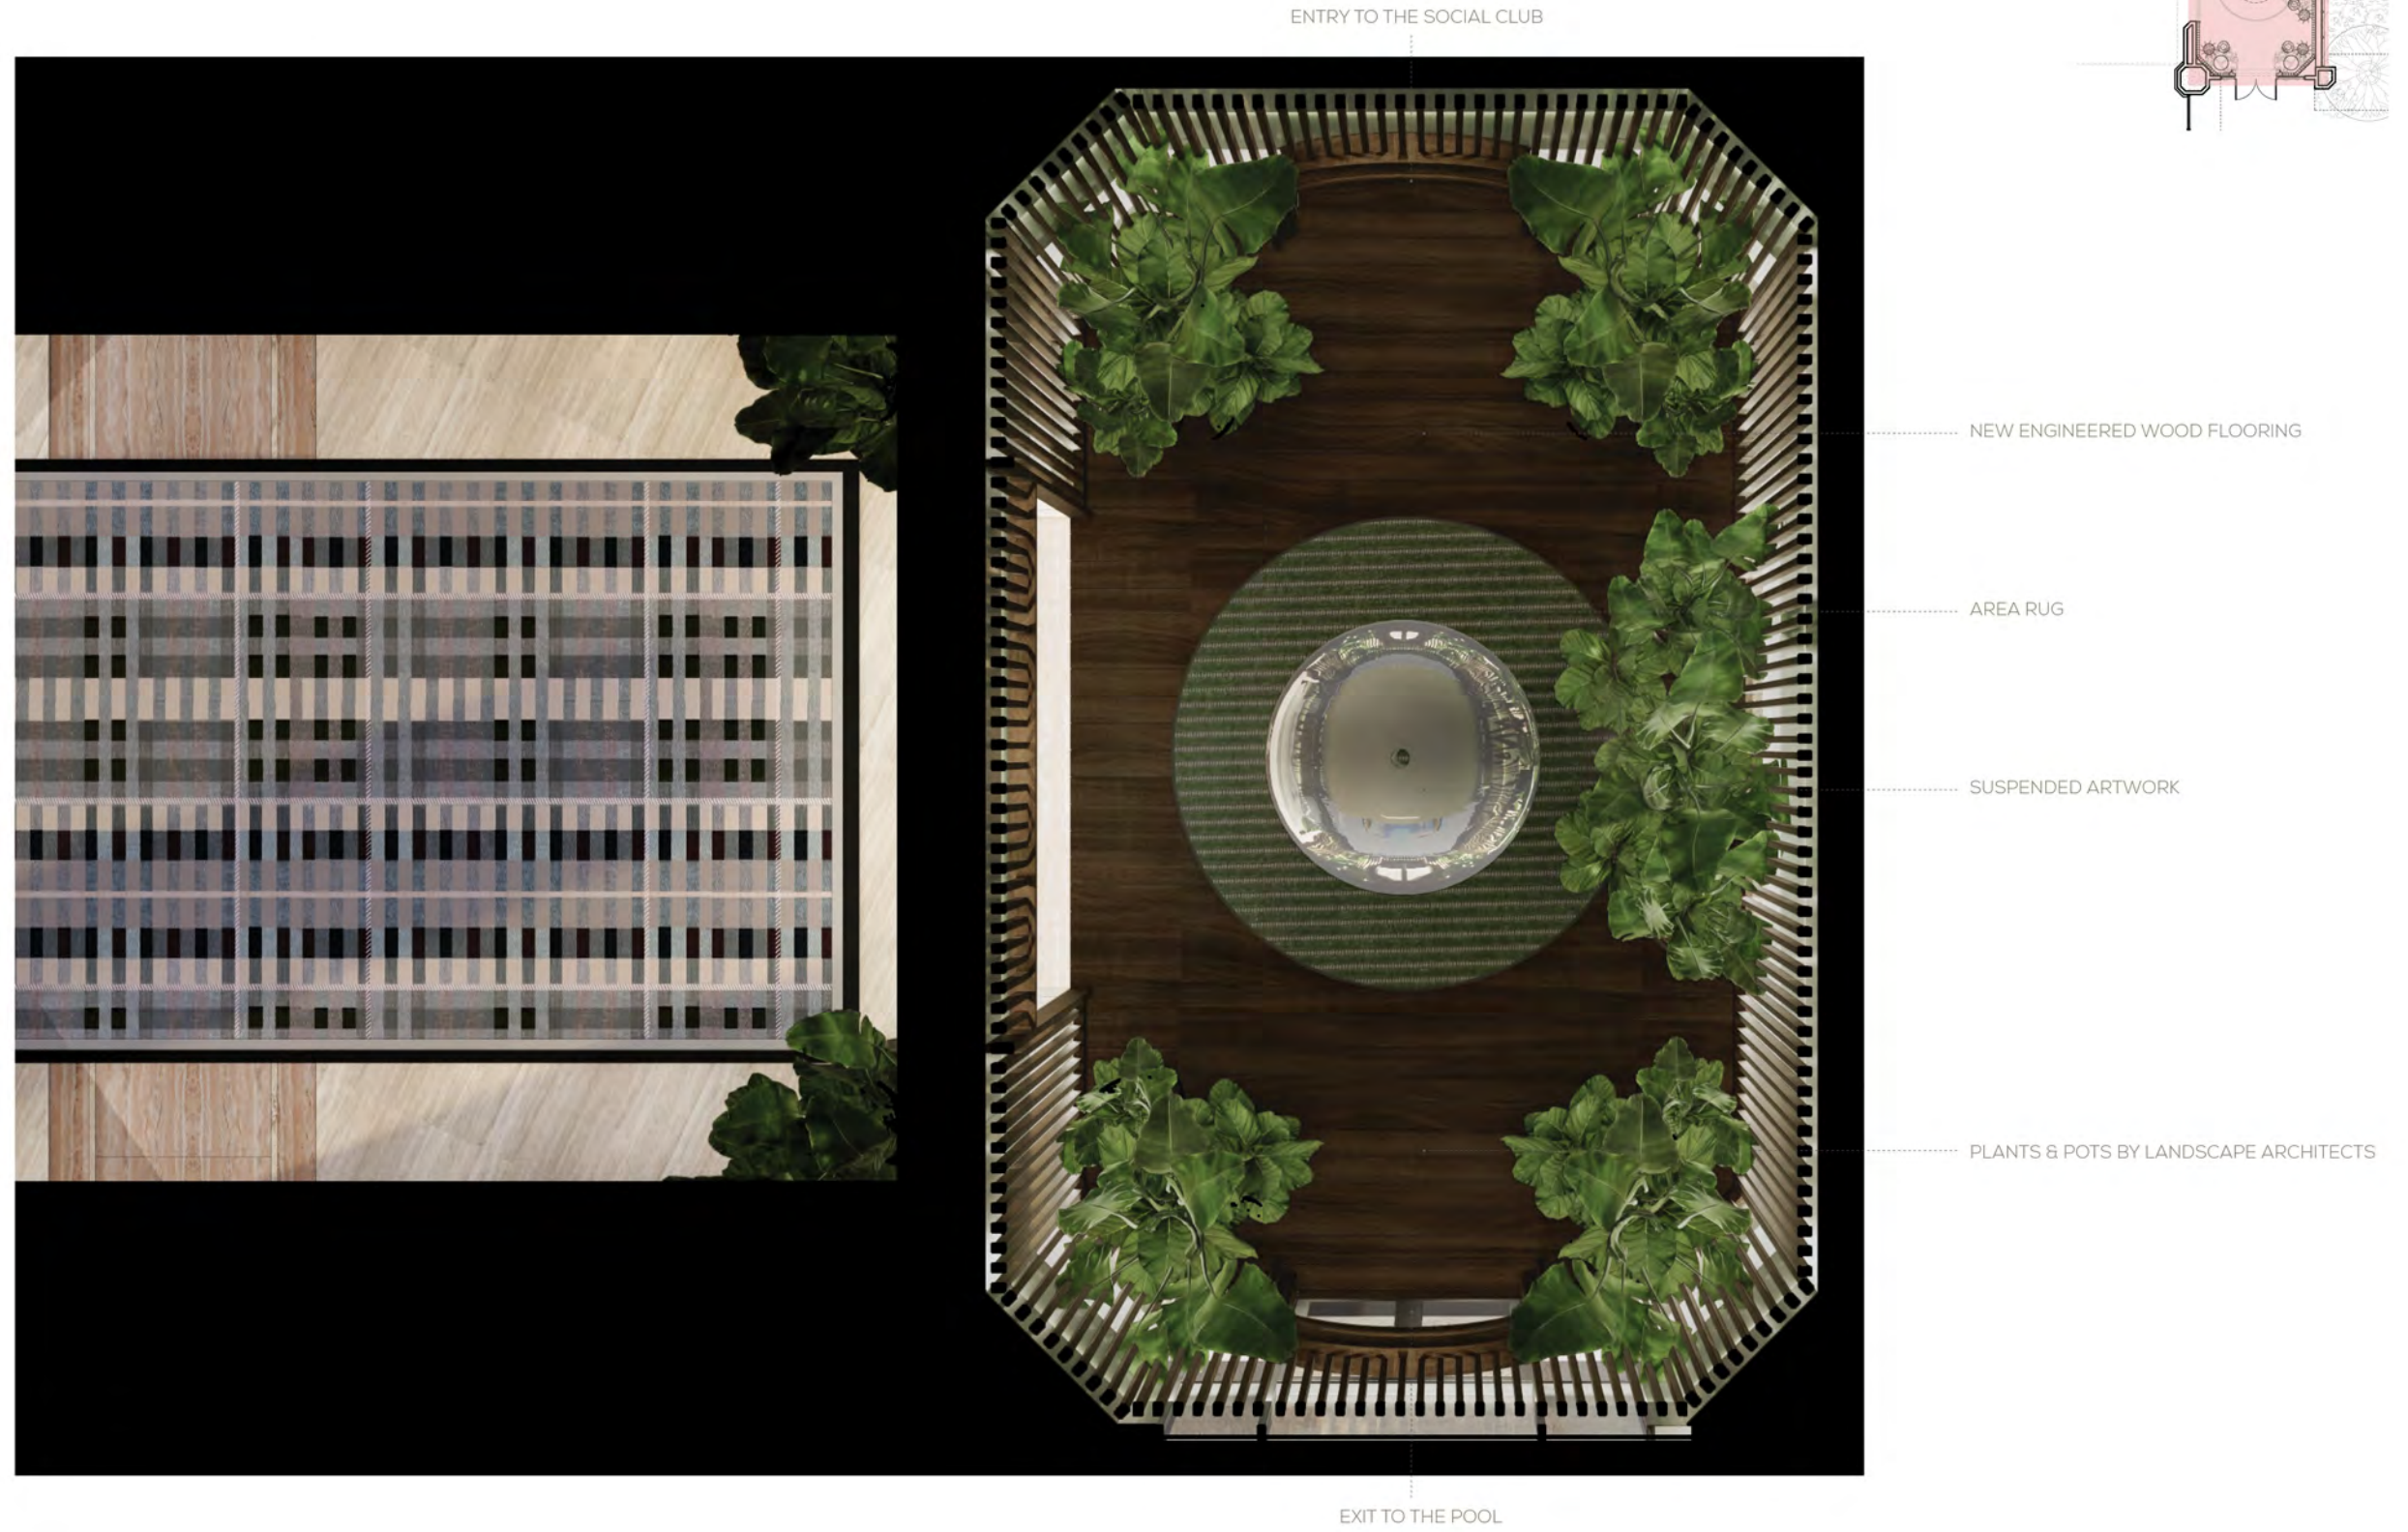

# ***the secret garden***

*the secret garden*

Exclusive

Grand Focal Point

Lush  
Greenery

EXISTING STONE PORTAL

VENEER WALLCOVERING ON EXISTING CEILING

SUSPENDED ARTWORK BY ART CONSULTANT

PAINTED DRYWALL BEHIND STAINED WOOD FINISH 2" X 4" SLATS

AREA RUG

WOOD DOOR WITH ACID ETCHED OPAQUE GLASS INSERTS

PLANTS & POTS BY LANDSCAPE ARCHITECTS

FEATURE SCULPTURAL ART  
INSTALLATION

TYPICAL MILLWORK CHERRY STAINED  
WOOD @ WOOD LOUVERS & WOOD  
CEILING