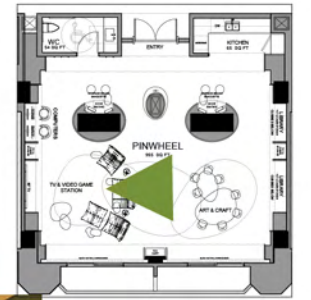

THE JOURNEY | HOTEL PINWHEEL - 3D VIEW