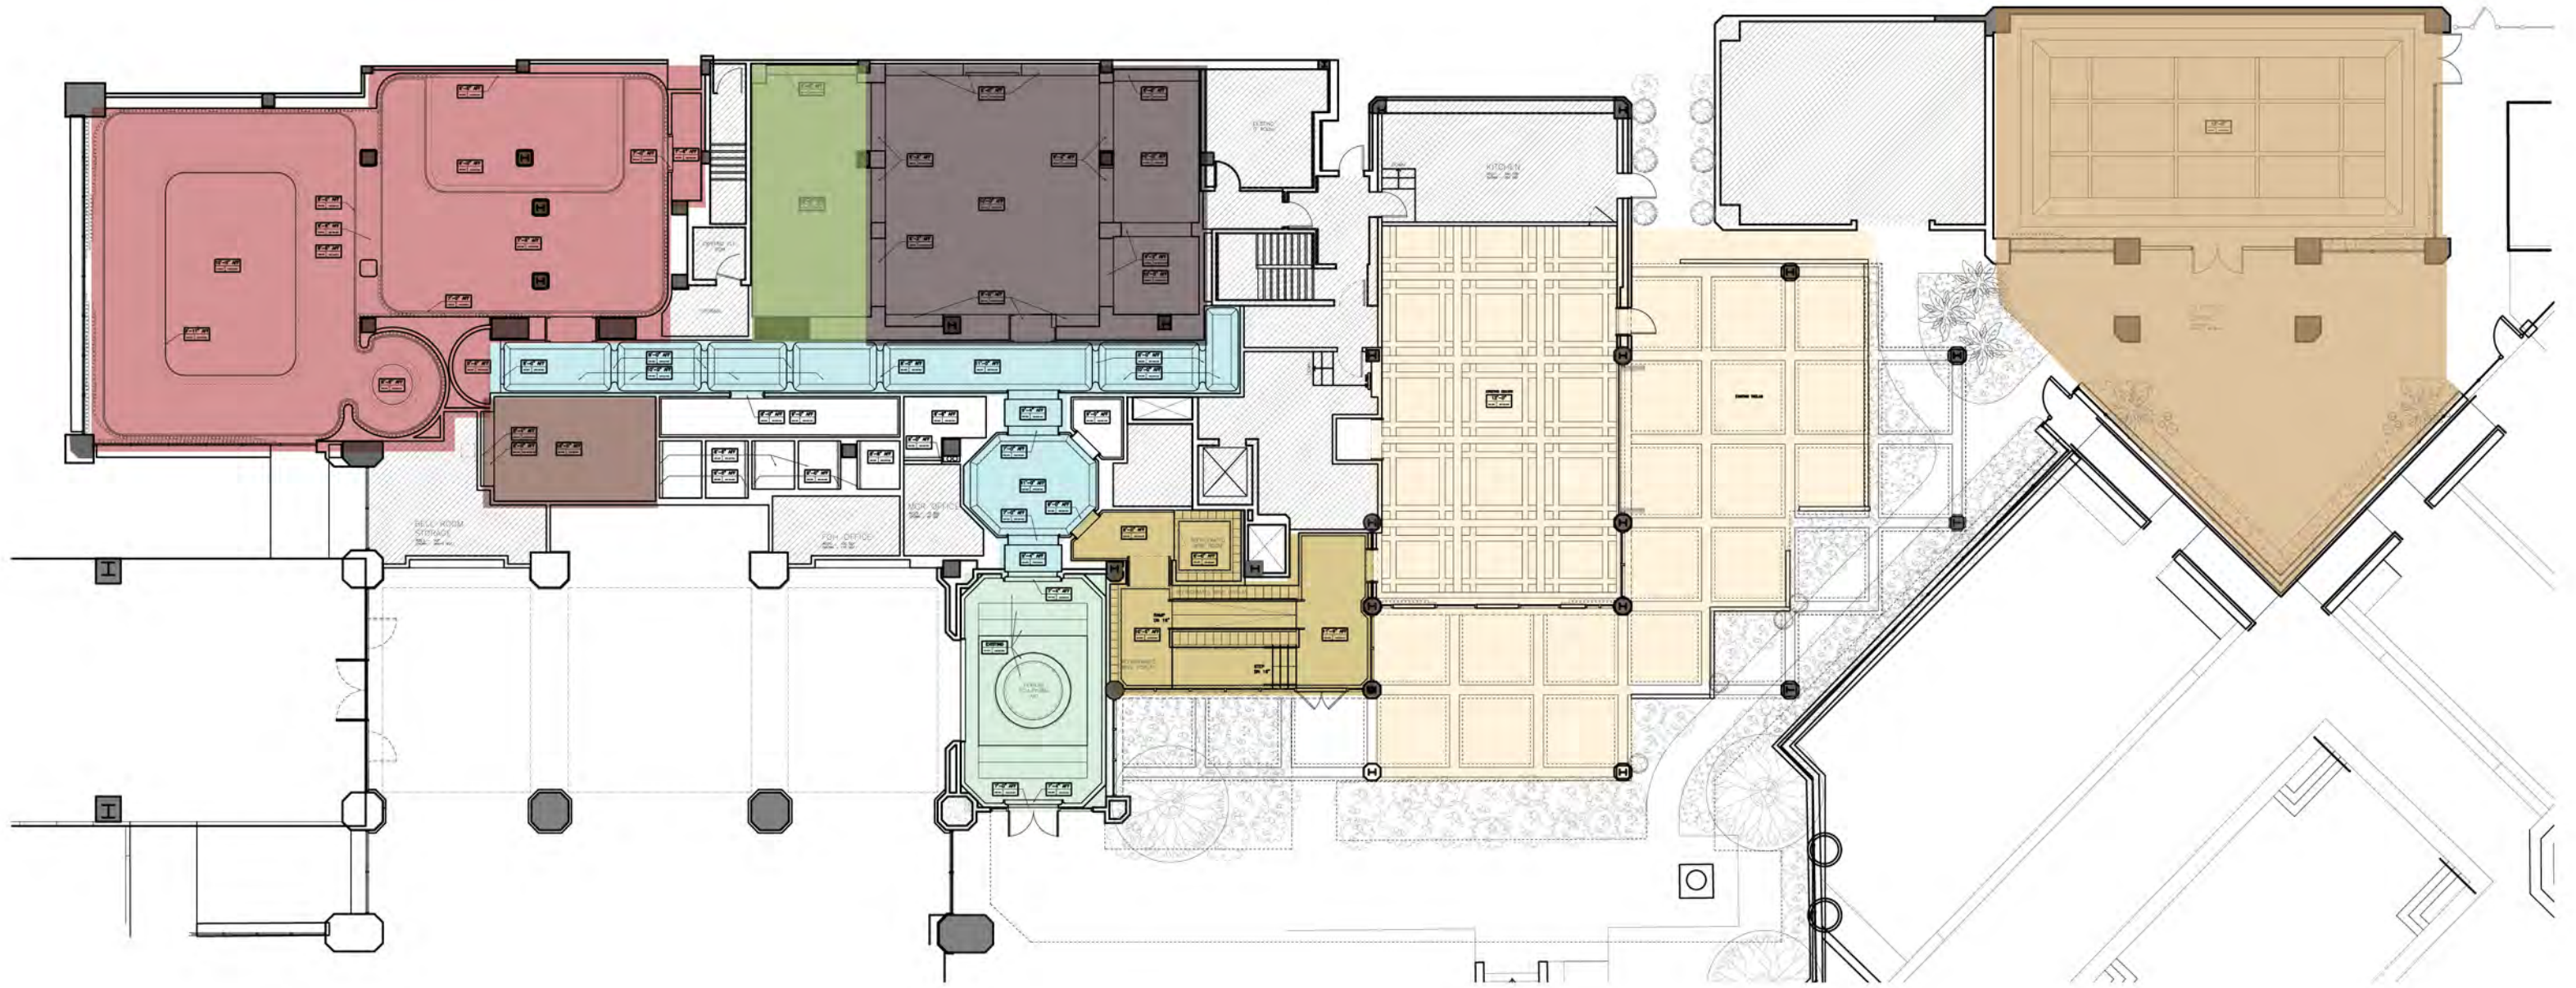

## JUNE 28TH 2022

- 100% SCHEMATIC DESIGN  
- THE SOCIAL CLUB:
  - THE SECRET GARDEN (ARRIVAL)
  - THE CLUB RECEPTION
  - THE GALLERY
  - THE FAMILY PUB
  - THE GAME ROOM
  - THE PRIVATE ROOM
  - THE ENTERTAINMENT ROOM
  - THE WINE CELLAR
  - THE DINING ROOM INTERIORS
  - THE DINING ROOM OUTDOORS
  - THE EVENT SPACE
- FINISHES REVIEW
  - THE POOL
  - PINWHEEL & FITNESS

# ***the social club***

- THE SECRET GARDEN
- THE GALLERY
- THE FAMILY PUB
- THE GAME ROOM
- THE PRIVATE ROOM
- THE ENTERTAINMENT ROOM
- THE WINE CELLAR
- THE DINING ROOM
- THE EVENT SPACE

- THE SECRET GARDEN
- THE GALLERY
- THE FAMILY PUB
- THE GAME ROOM
- THE PRIVATE ROOM
- THE ENTERTAINMENT ROOM
- THE WINE CELLAR
- THE DINING ROOM
- THE EVENT SPACE