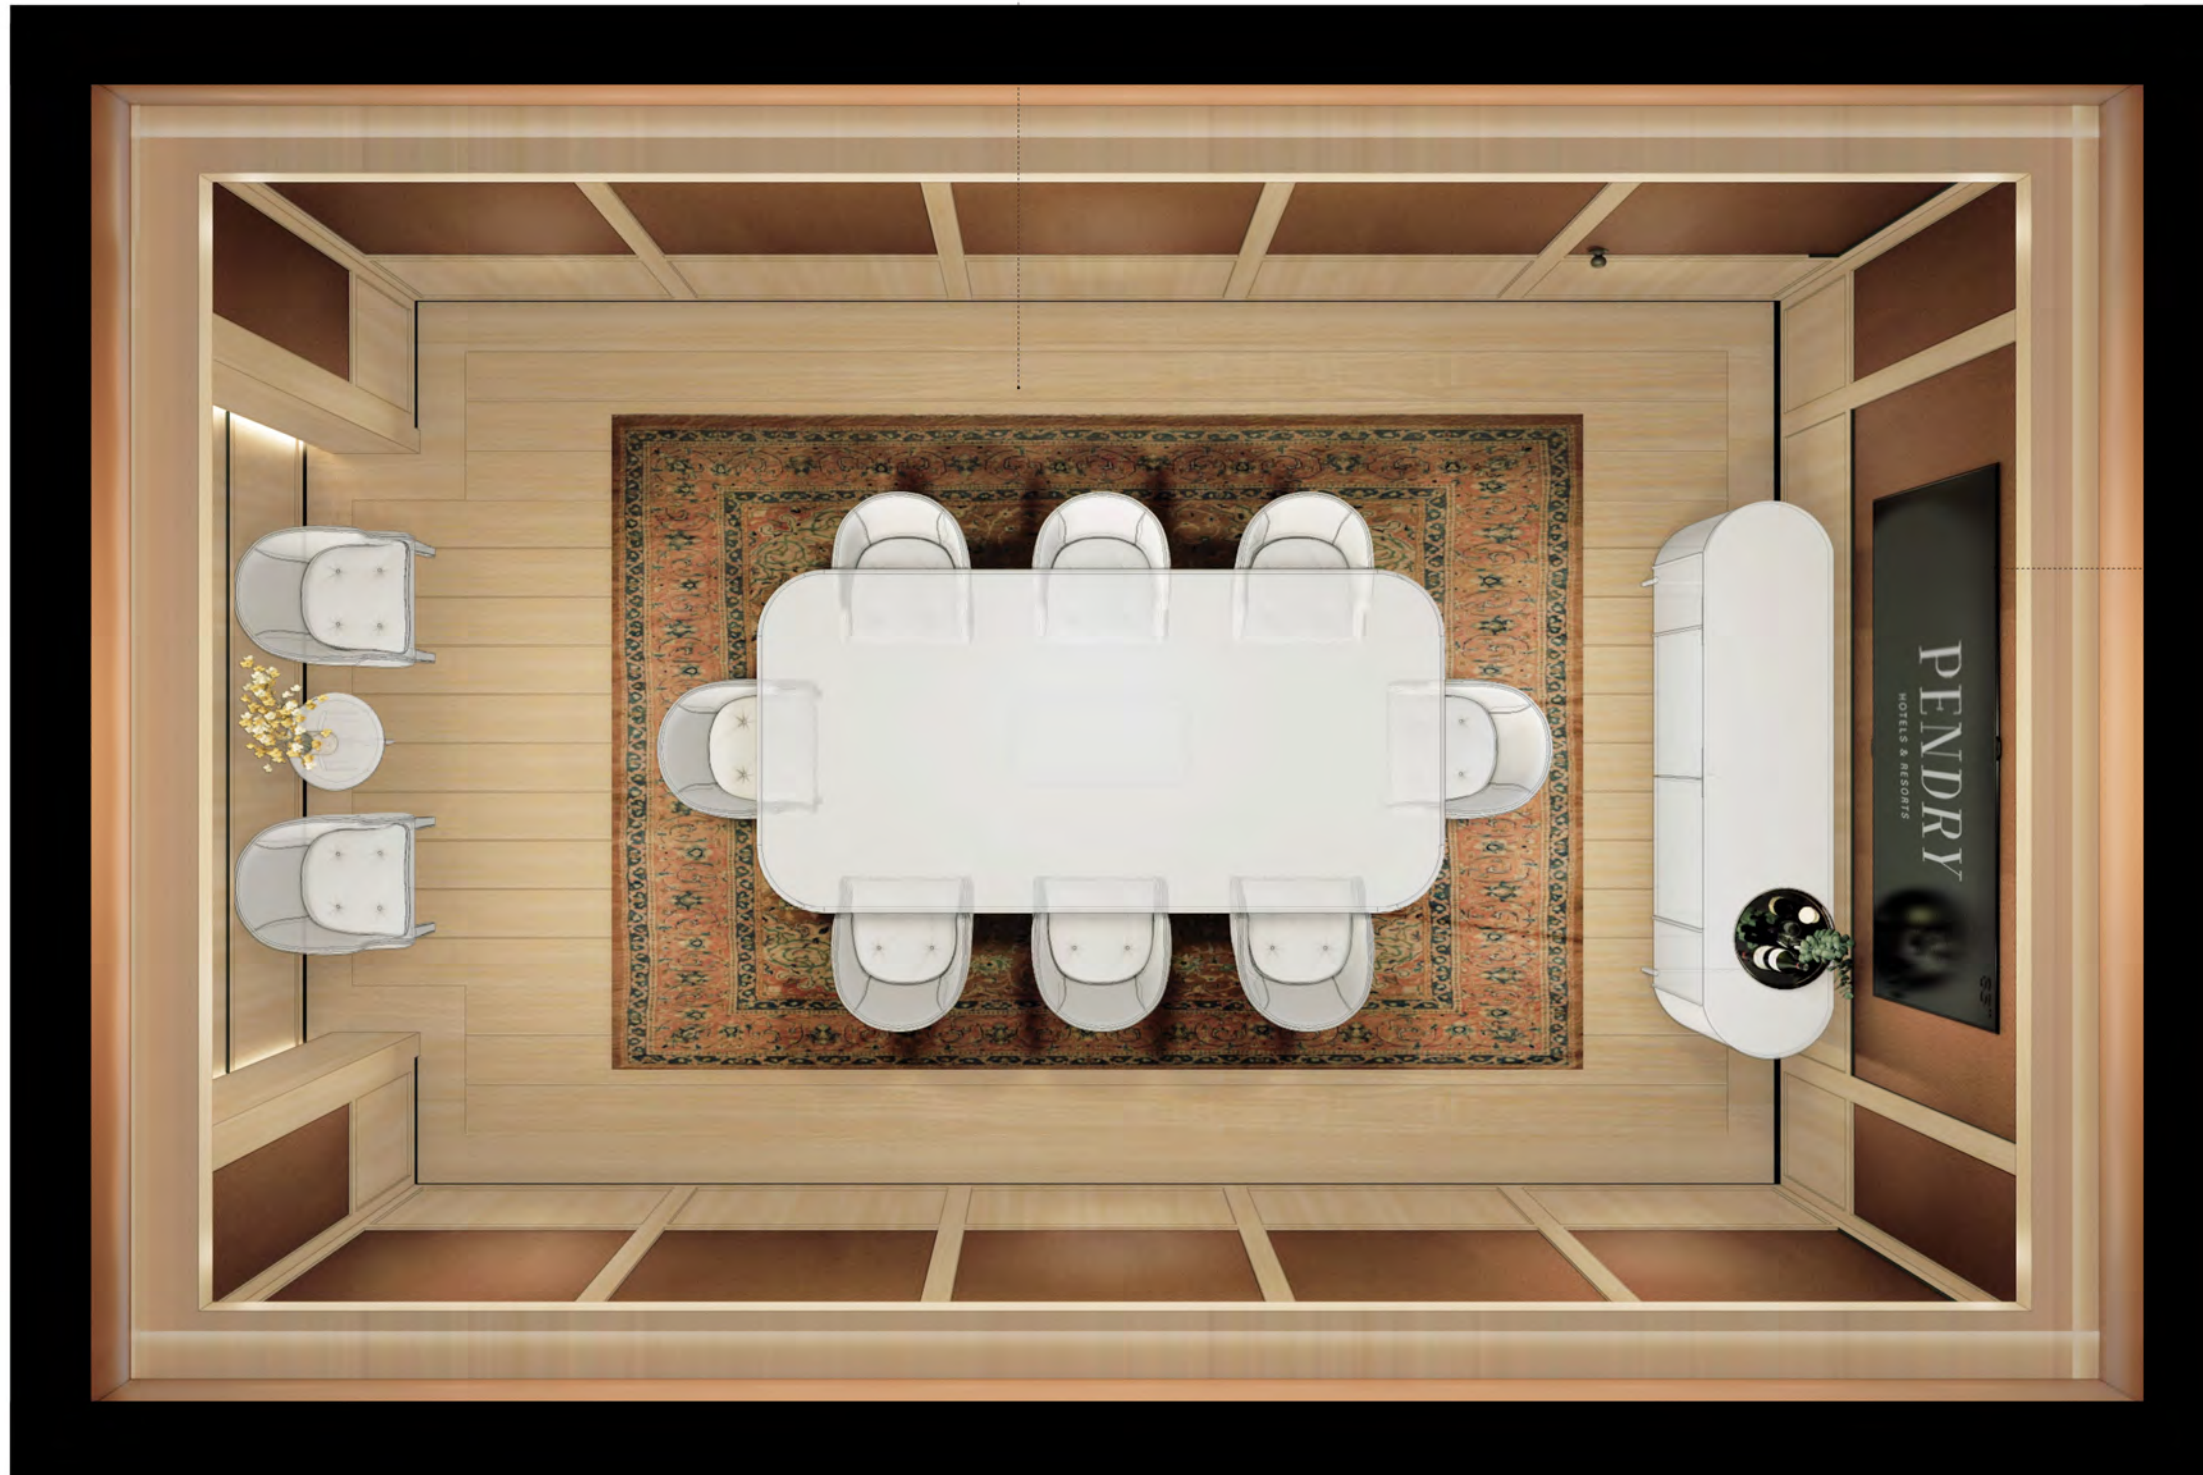

VINYL WALLCOVERING

WOOD WAINSCOTING

STONE COUNTER CONCEALED LIGHTING

METAL FINISHED BASEBOARD

AREA RUG ON ENGINEERING WOOD FLOOR

85" TV

LEATHER WALLCOVERING WITH WOOD TRIM

WOOD TRIM WITH INTEGRATED LIGHTING