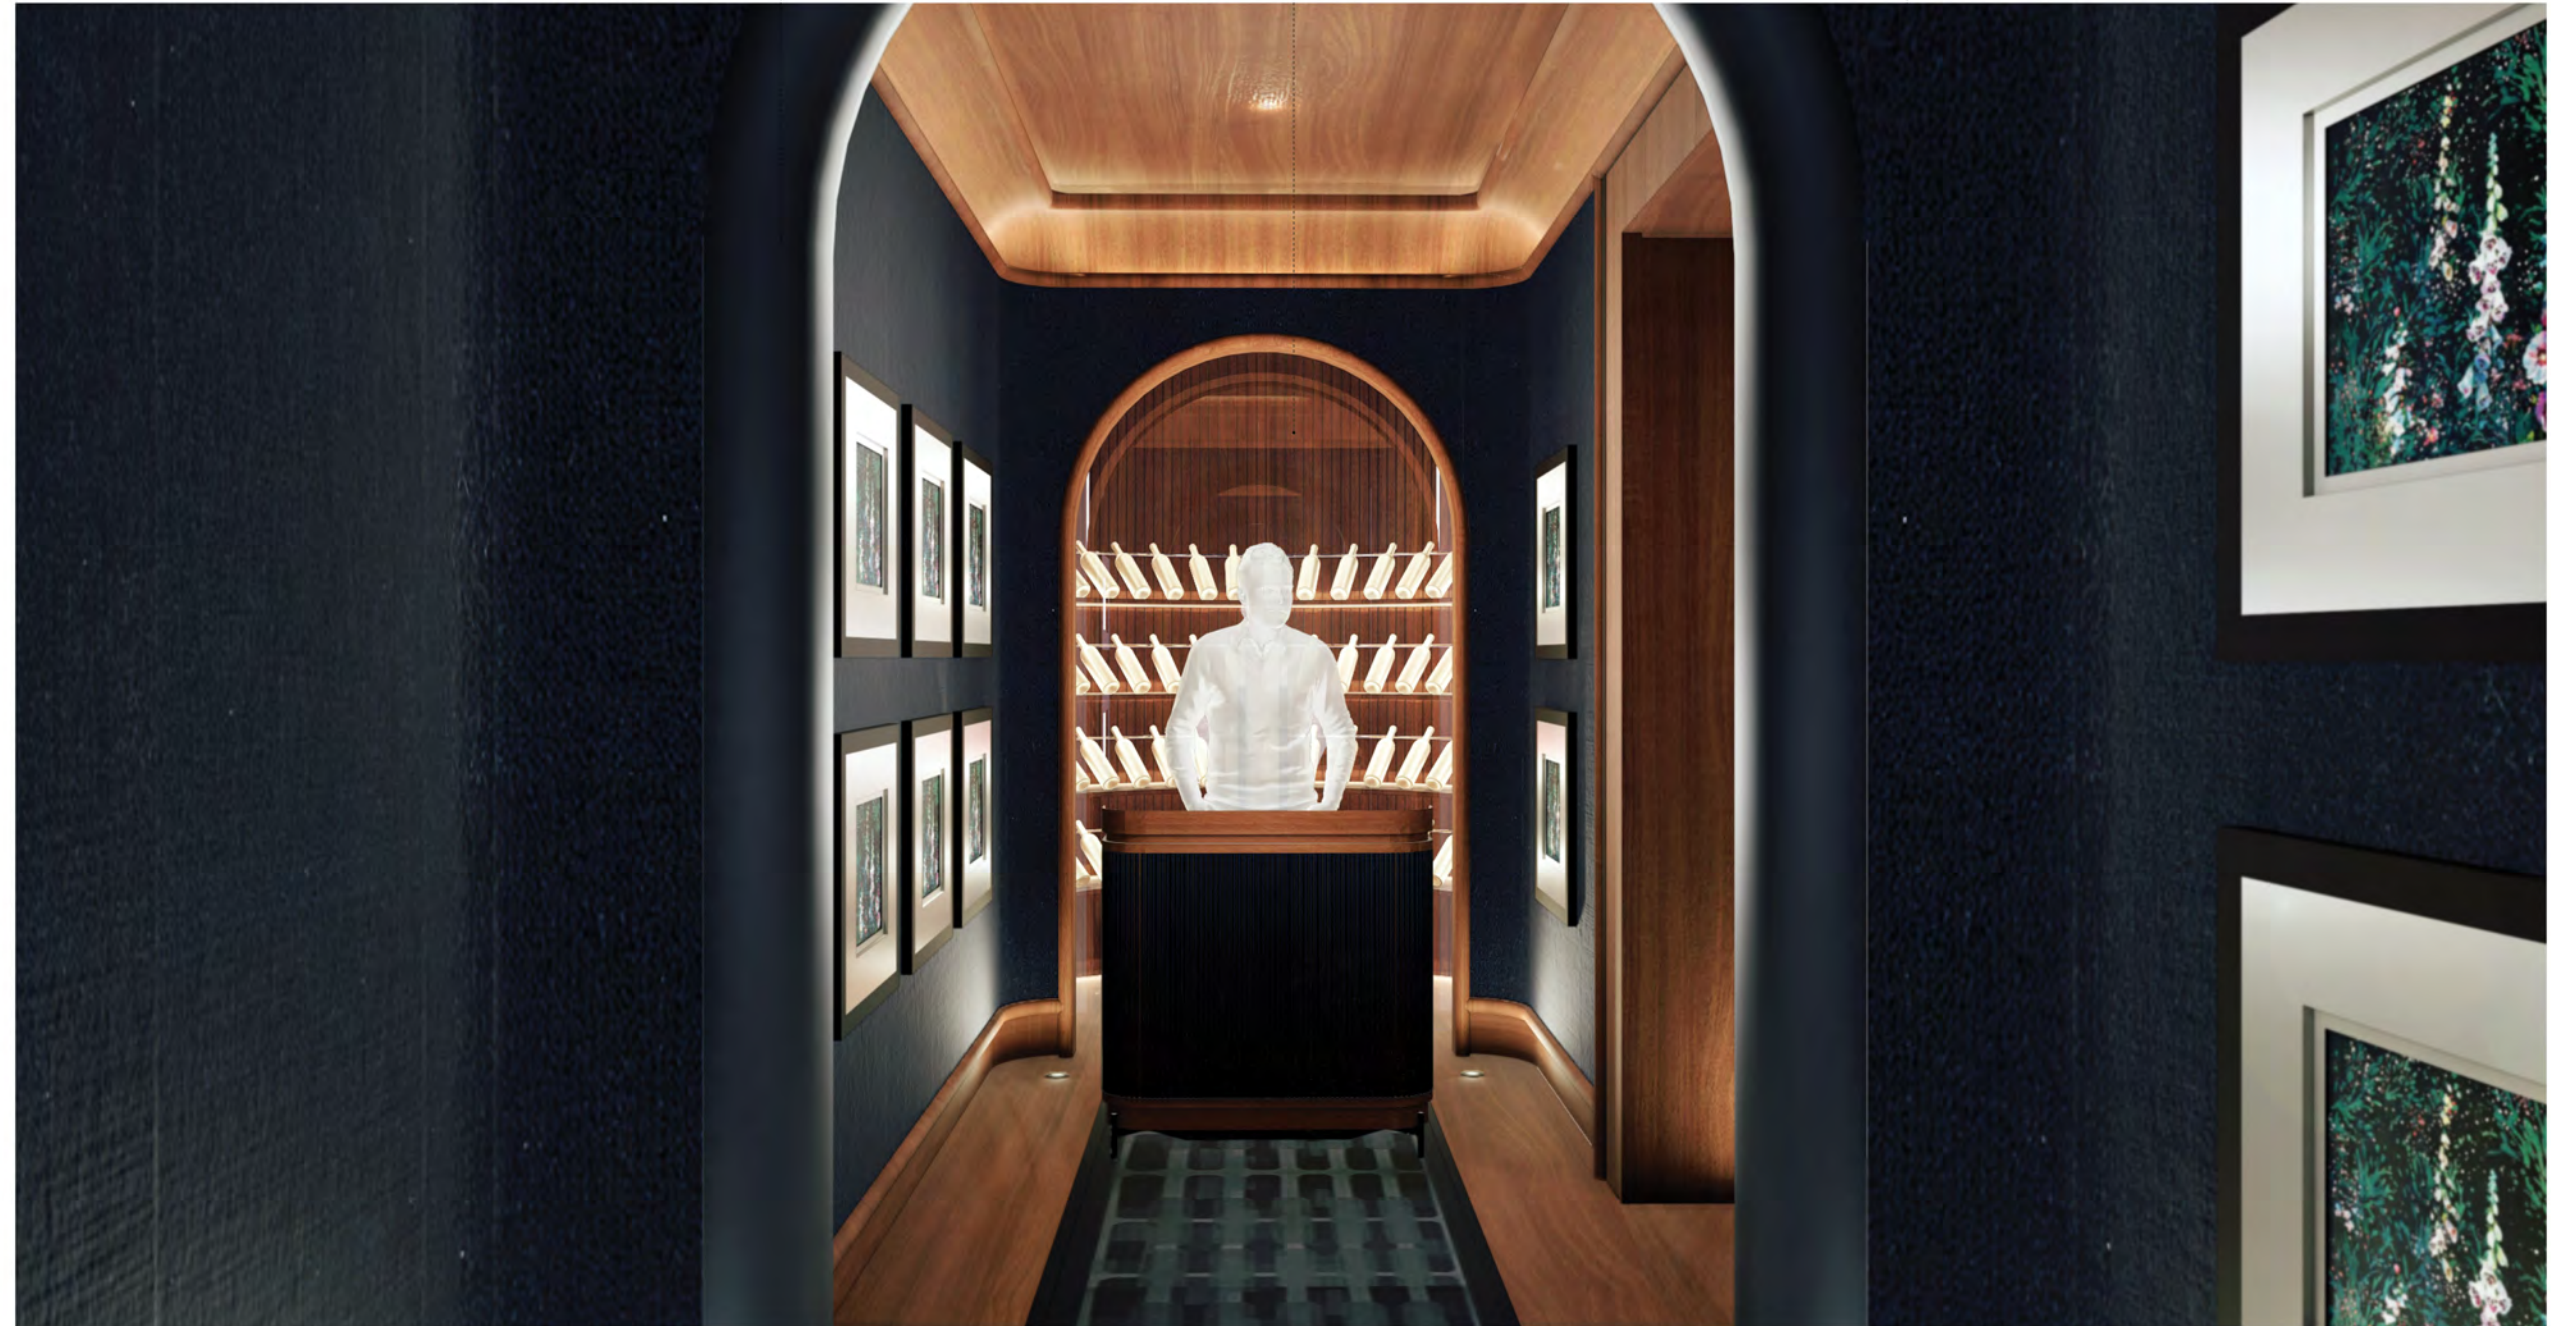

LACQUER PAINTED CURVED PORTALS

WOOD SLAT WALL AT  
BACK OF TEMP. CONTROLLED WINE STORAGE ROOM  
GLASS DOORS

VELVET WALLCOVERING WALLS

SHERWIN WILLIAMS SW 6006  
CEILING PAINT

STONE-TILE KAFE  
AMERICAN WALNUT SELECT  
TYPICAL WOOD FLOORING