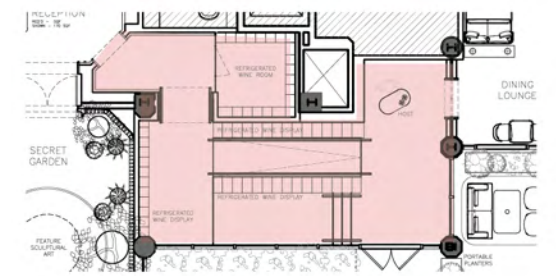

Golden Sunset  
Inspired

*the dining room  
outdoor*

British Garden  
Inspired

Playful Colouration

A Layered Oasis

TEMP CONTROLLED WINE STORAGE WITH INTEGRATED LIGHTING

TINTED MIRRORRED CEILING PANELS

PAINTED WOOD TAMBOUR WALL