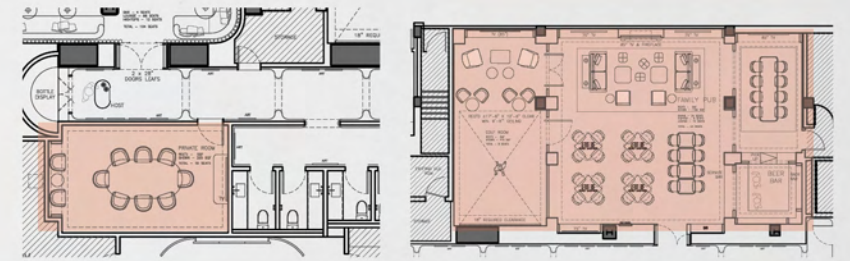

PURCHASED FF&E FURNITURE

VINTAGE AREA RUG

PURCHASED & CUSTOM FF&E

PENDRY NEWPORT

VINTAGE RUG

PURCHASED FF&E

FLAT CUT WHITE OAK  
TYPICAL MILLWORK FINISH

TYPICAL STONE FLOORING  
ROJO CALIENTE, CALACATTA EXTRA  
24 X 24