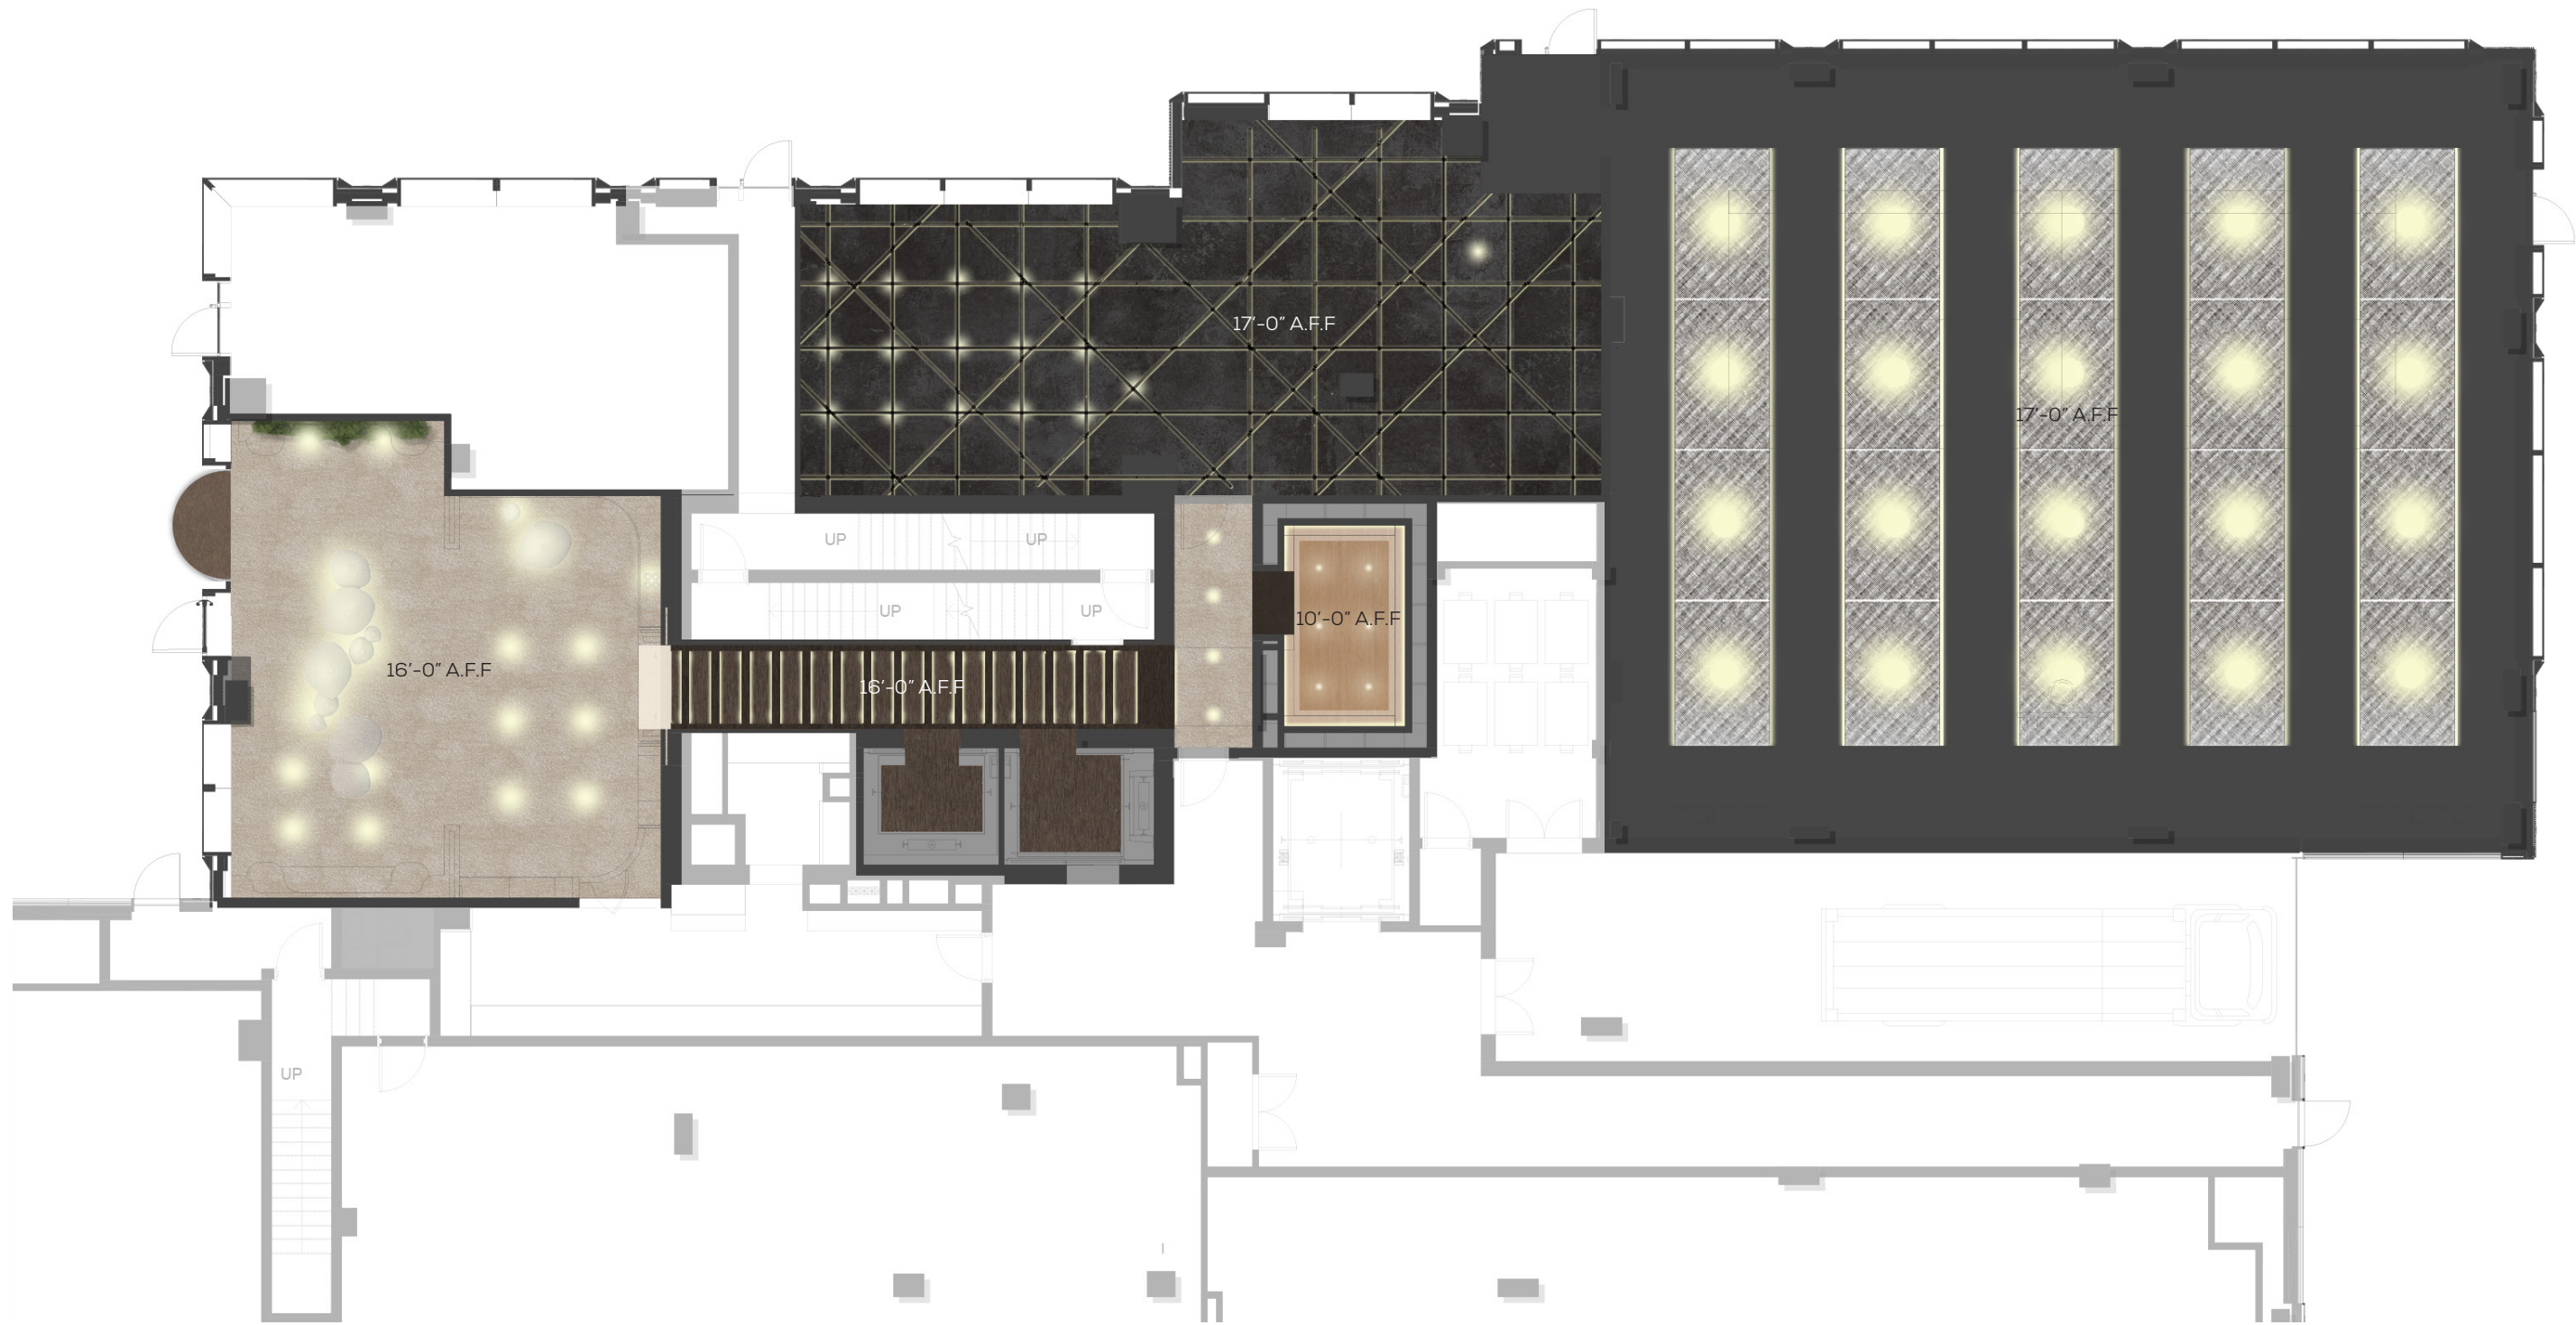

# 470 KENT AVE

BUILDING A3 | AMENITY

SCHEMATIC DESIGN 100%  
JUNE 20, 2022

STUDIO  
MUNGE

**NAFTALIGROUP**

GROUND LEVEL | FLOOR PLAN

GROUND LEVEL | REFLECTED CEILING PLAN

**entering the sanctuary.**

TACCHINI  
JULEP SOFA  
H1340 X B470 X D630

DEDAR  
LUPO 4 SAND  
WOOL BOUCLE

MENU  
TEAROOM CLUB CHAIR  
H78 X W70 X D58 X SH47 CM

MENU  
BRASILIA LOUNGE CHAIR  
DARK STAINED OAK/ BOUCLE  
W96 X D84 X H82 X SH39 CM