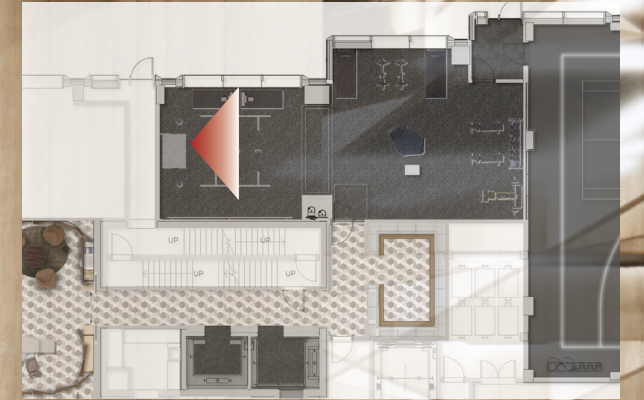

SOAPSTONE

RUBBER FLOORING  
GREY

WHITE OAK FLAT CUT

GROUND FLOOR | GYM  
MATERIAL PALETTE

470 KENT

GROUND LEVEL | GYM

GROUND LEVEL | GYM