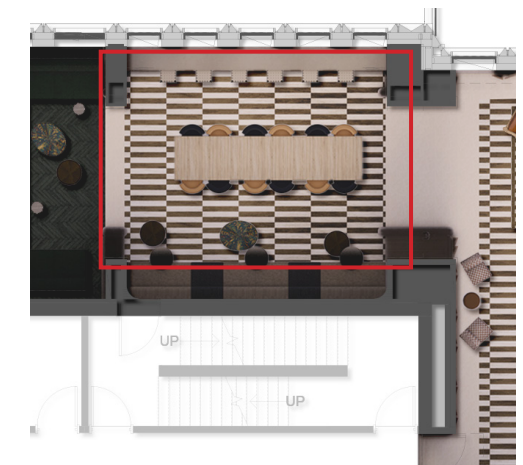

LEVEL 16 | CO-WORK AREA FFE