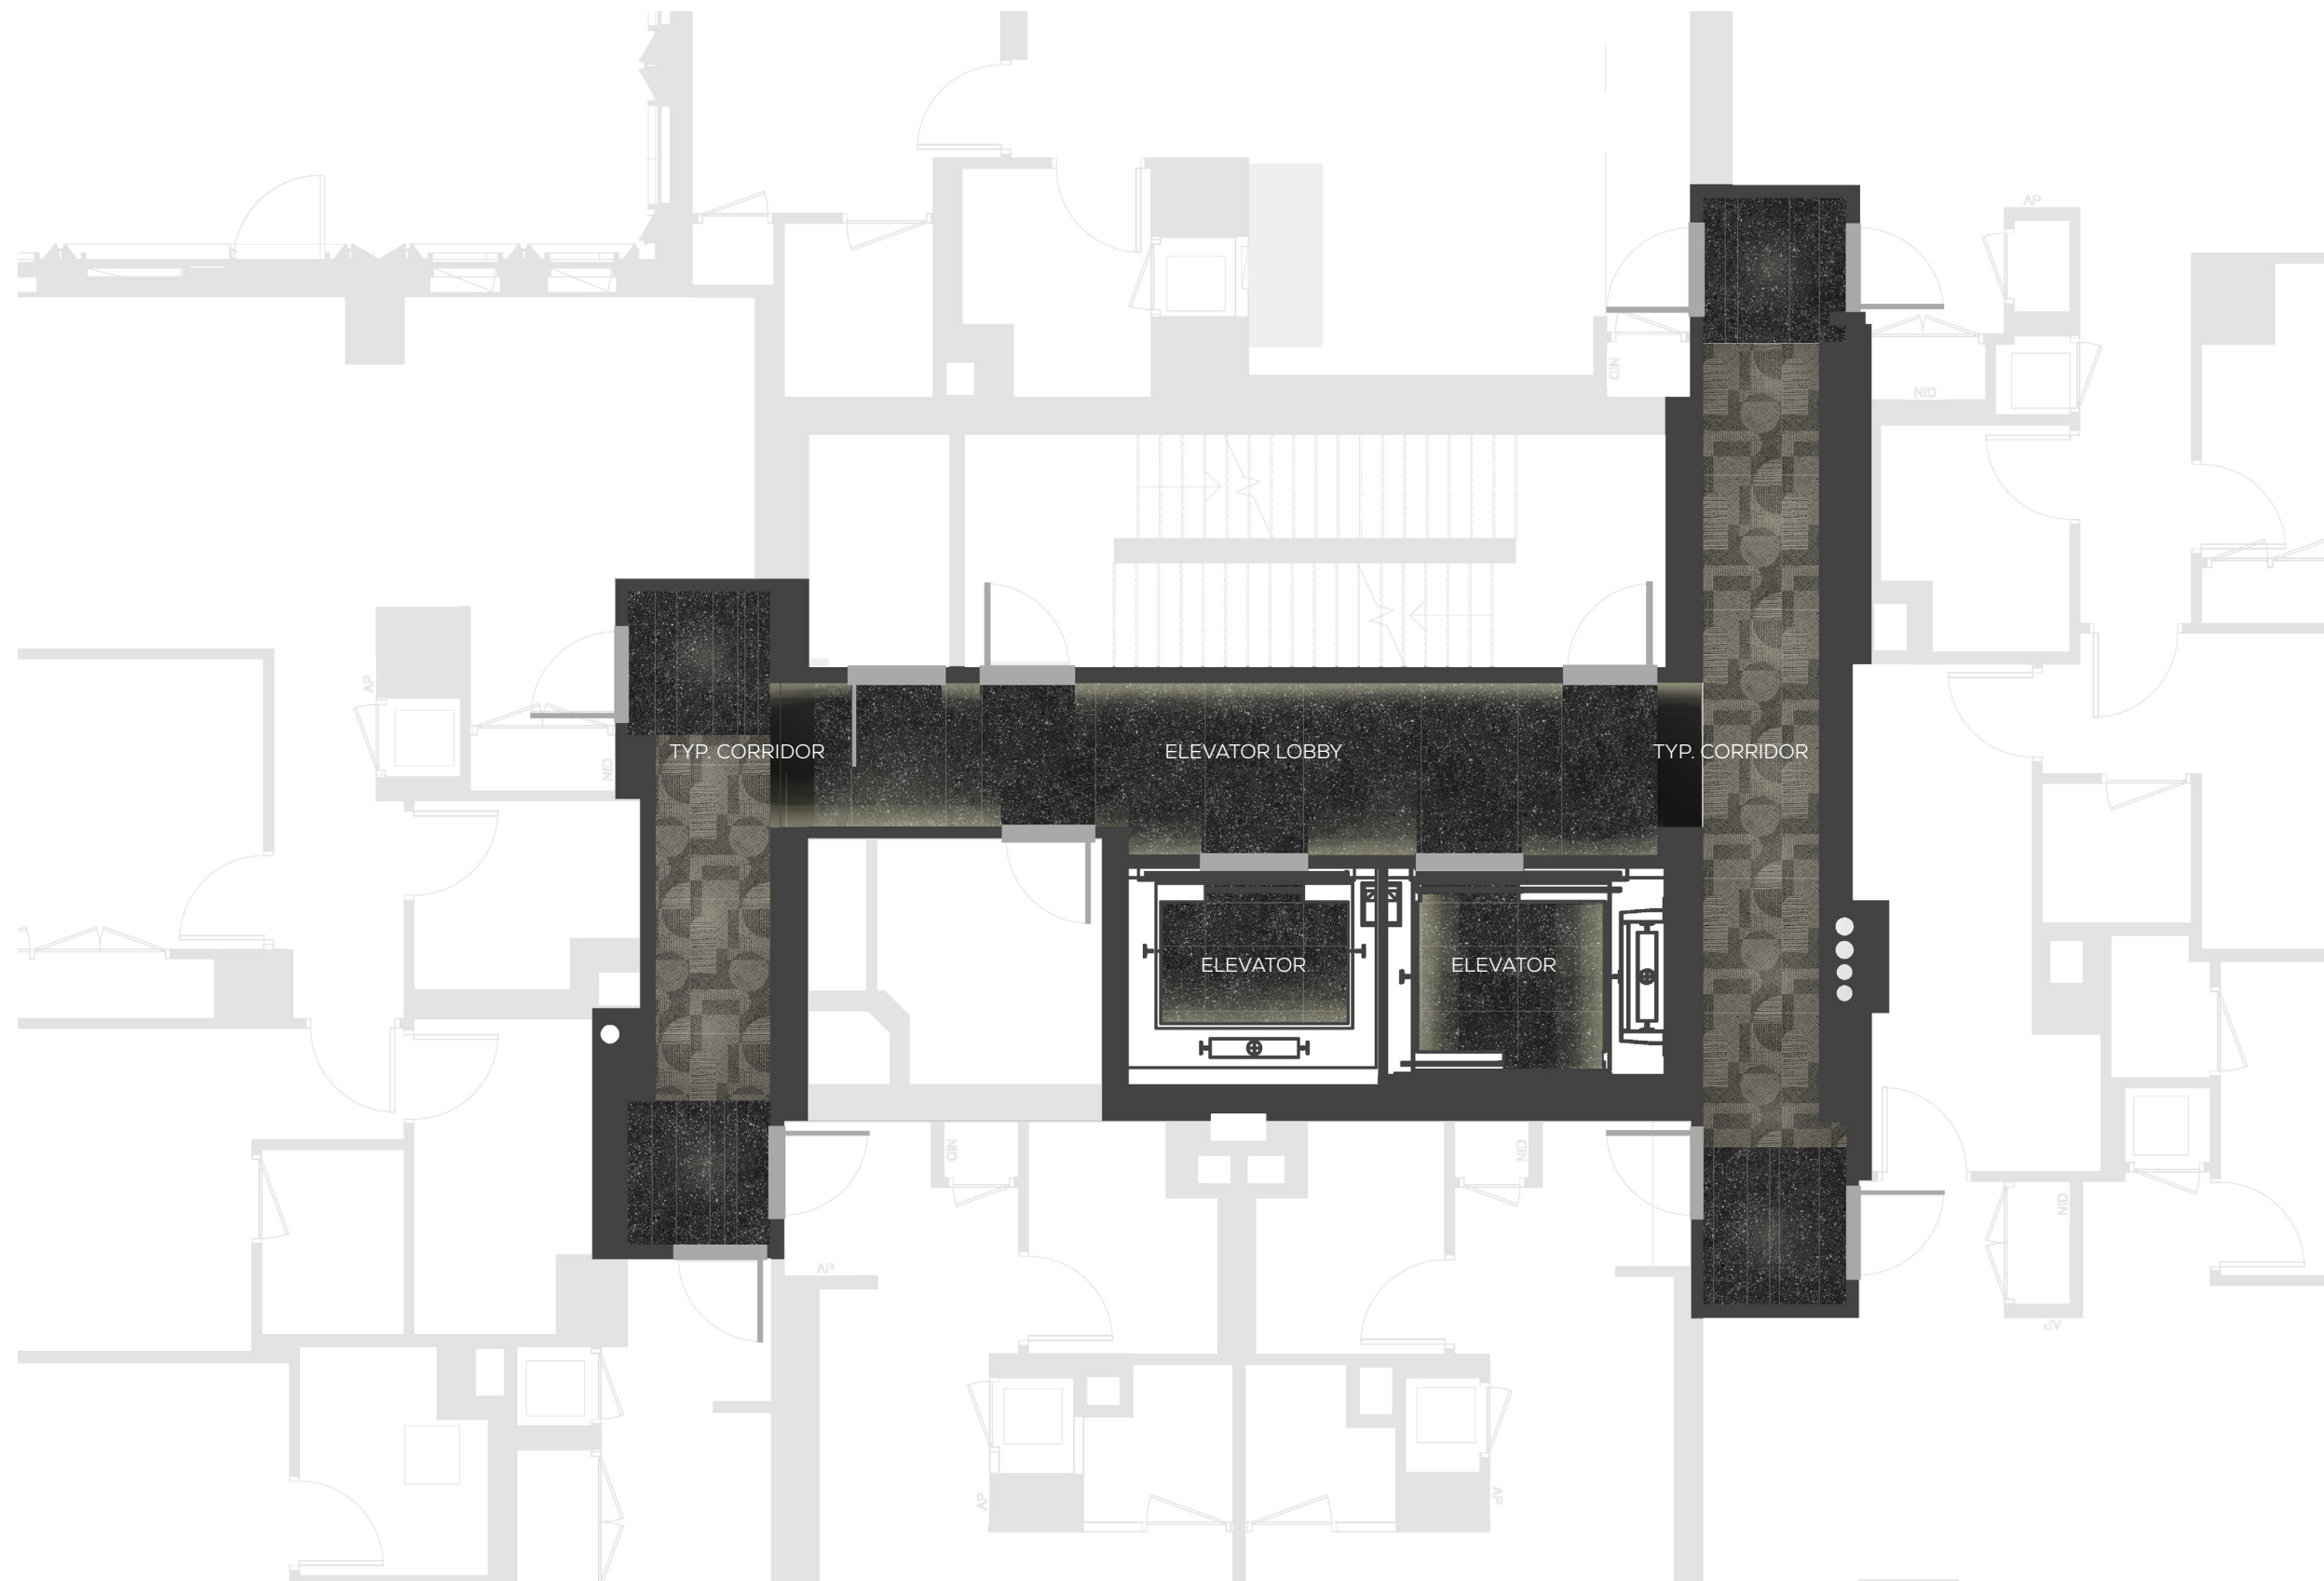

TYPICAL FLOOR | FLOOR PLAN