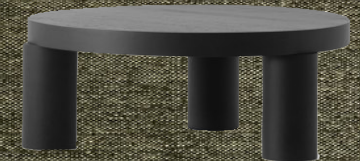

EBONIZED OAK

PLASTER

AMERICAN WALNUT

BRONZE METAL

WOOD FLOORING  
CUSTOM

EMPERADOR MARBLE  
TOP / BLACK LAQUER  
BASE

LEVEL 16 | PRIVATE DINING + PARTY ROOM  
MATERIAL PALETTE

470 KENT