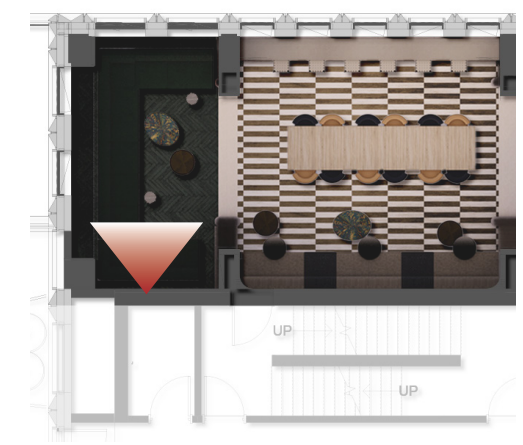

LEVEL 16 | LOUNGER AREA

470 KENT

LEVEL 16 | CO-WORK AREA

LEVEL 16 | CASUAL SEATING

470 KENT

LEVEL 16 | PRIVATE MEETING + PARTY ROOM

GIOPATO & COOMBES  
MOONSTONE

CHRISTIAN WOO  
3 COLUMN DINING TABLE