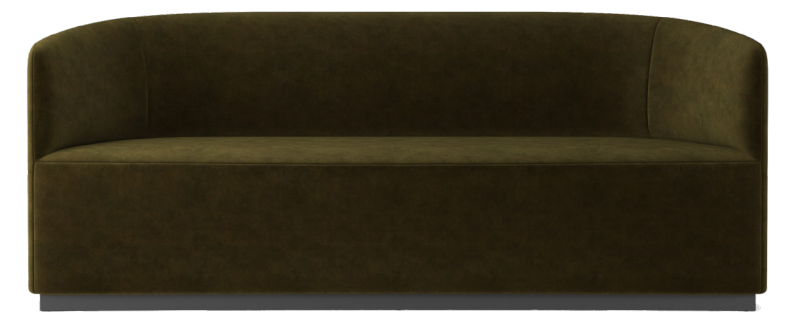

TACCHINI
ELEPHANT LOUNGE