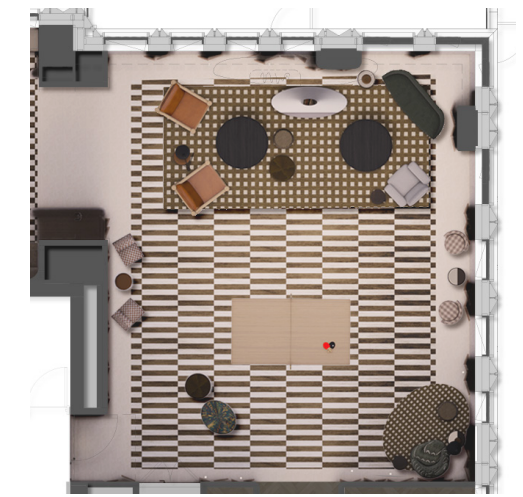

LEVEL 16 | LOUNGE FFE

TACCHINI
PLUTO COFFEE
TABLE