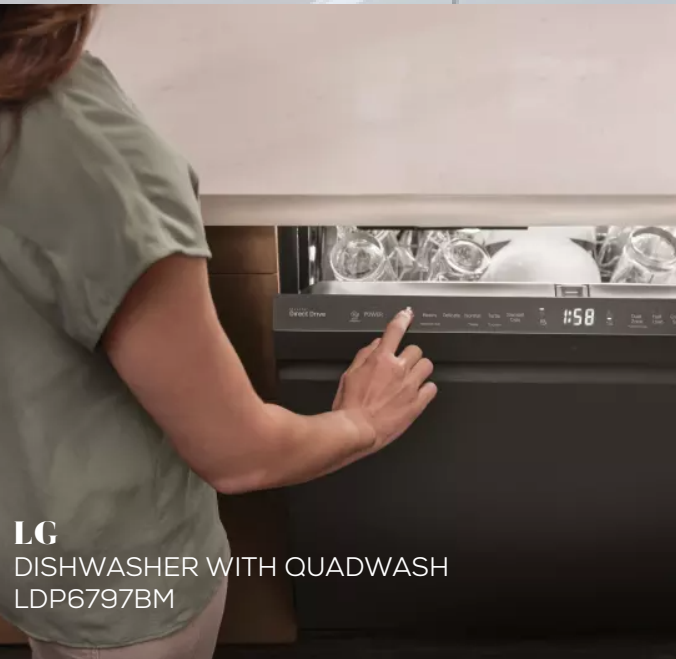

CANTRIO KONCPETS
22 INCH NANO TITANIUM KITCHEN SINK
IN GUN METAL

LG
DISHWASHER WITH QUADWASH
LDP6797BM