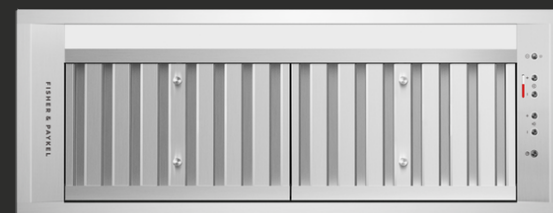

FISHER & PAYKEL
30 INCH INSERT RANGE HOOD
HPB3011-4 N