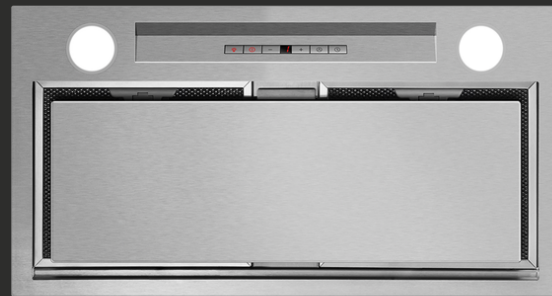

CANTRIO KONCPETS
22 INCH NANO TITANIUM KITCHEN SINK
IN GUN METAL

FISHER & PAYKEL
24 INCH COOKTOP
CG244DNGX1 N

LG
DISHWASHER WITH QUADWASH
LDP6797BM

LG
MICROWAVE
LMC1575SB

FISHER & PAYKEL
24 INCH INSERT RANGE HOOD
HP24ILTX1

FISHER & PAYKEL
24 INCH FREEZER
REFRIDGERATOR
RS2484WRUK1

FISHER & PAYKEL
24 INCH OVEN
OB24SDPTDX1

KITCHEN
30" APPLIANCES

BRIZO
ODIN PULL-DOWN PREP FAUCET
63965LF-BLLHP

CANTRIO KONCPETS
22 INCH NANO TITANIUM KITCHEN SINK
IN GUN METAL