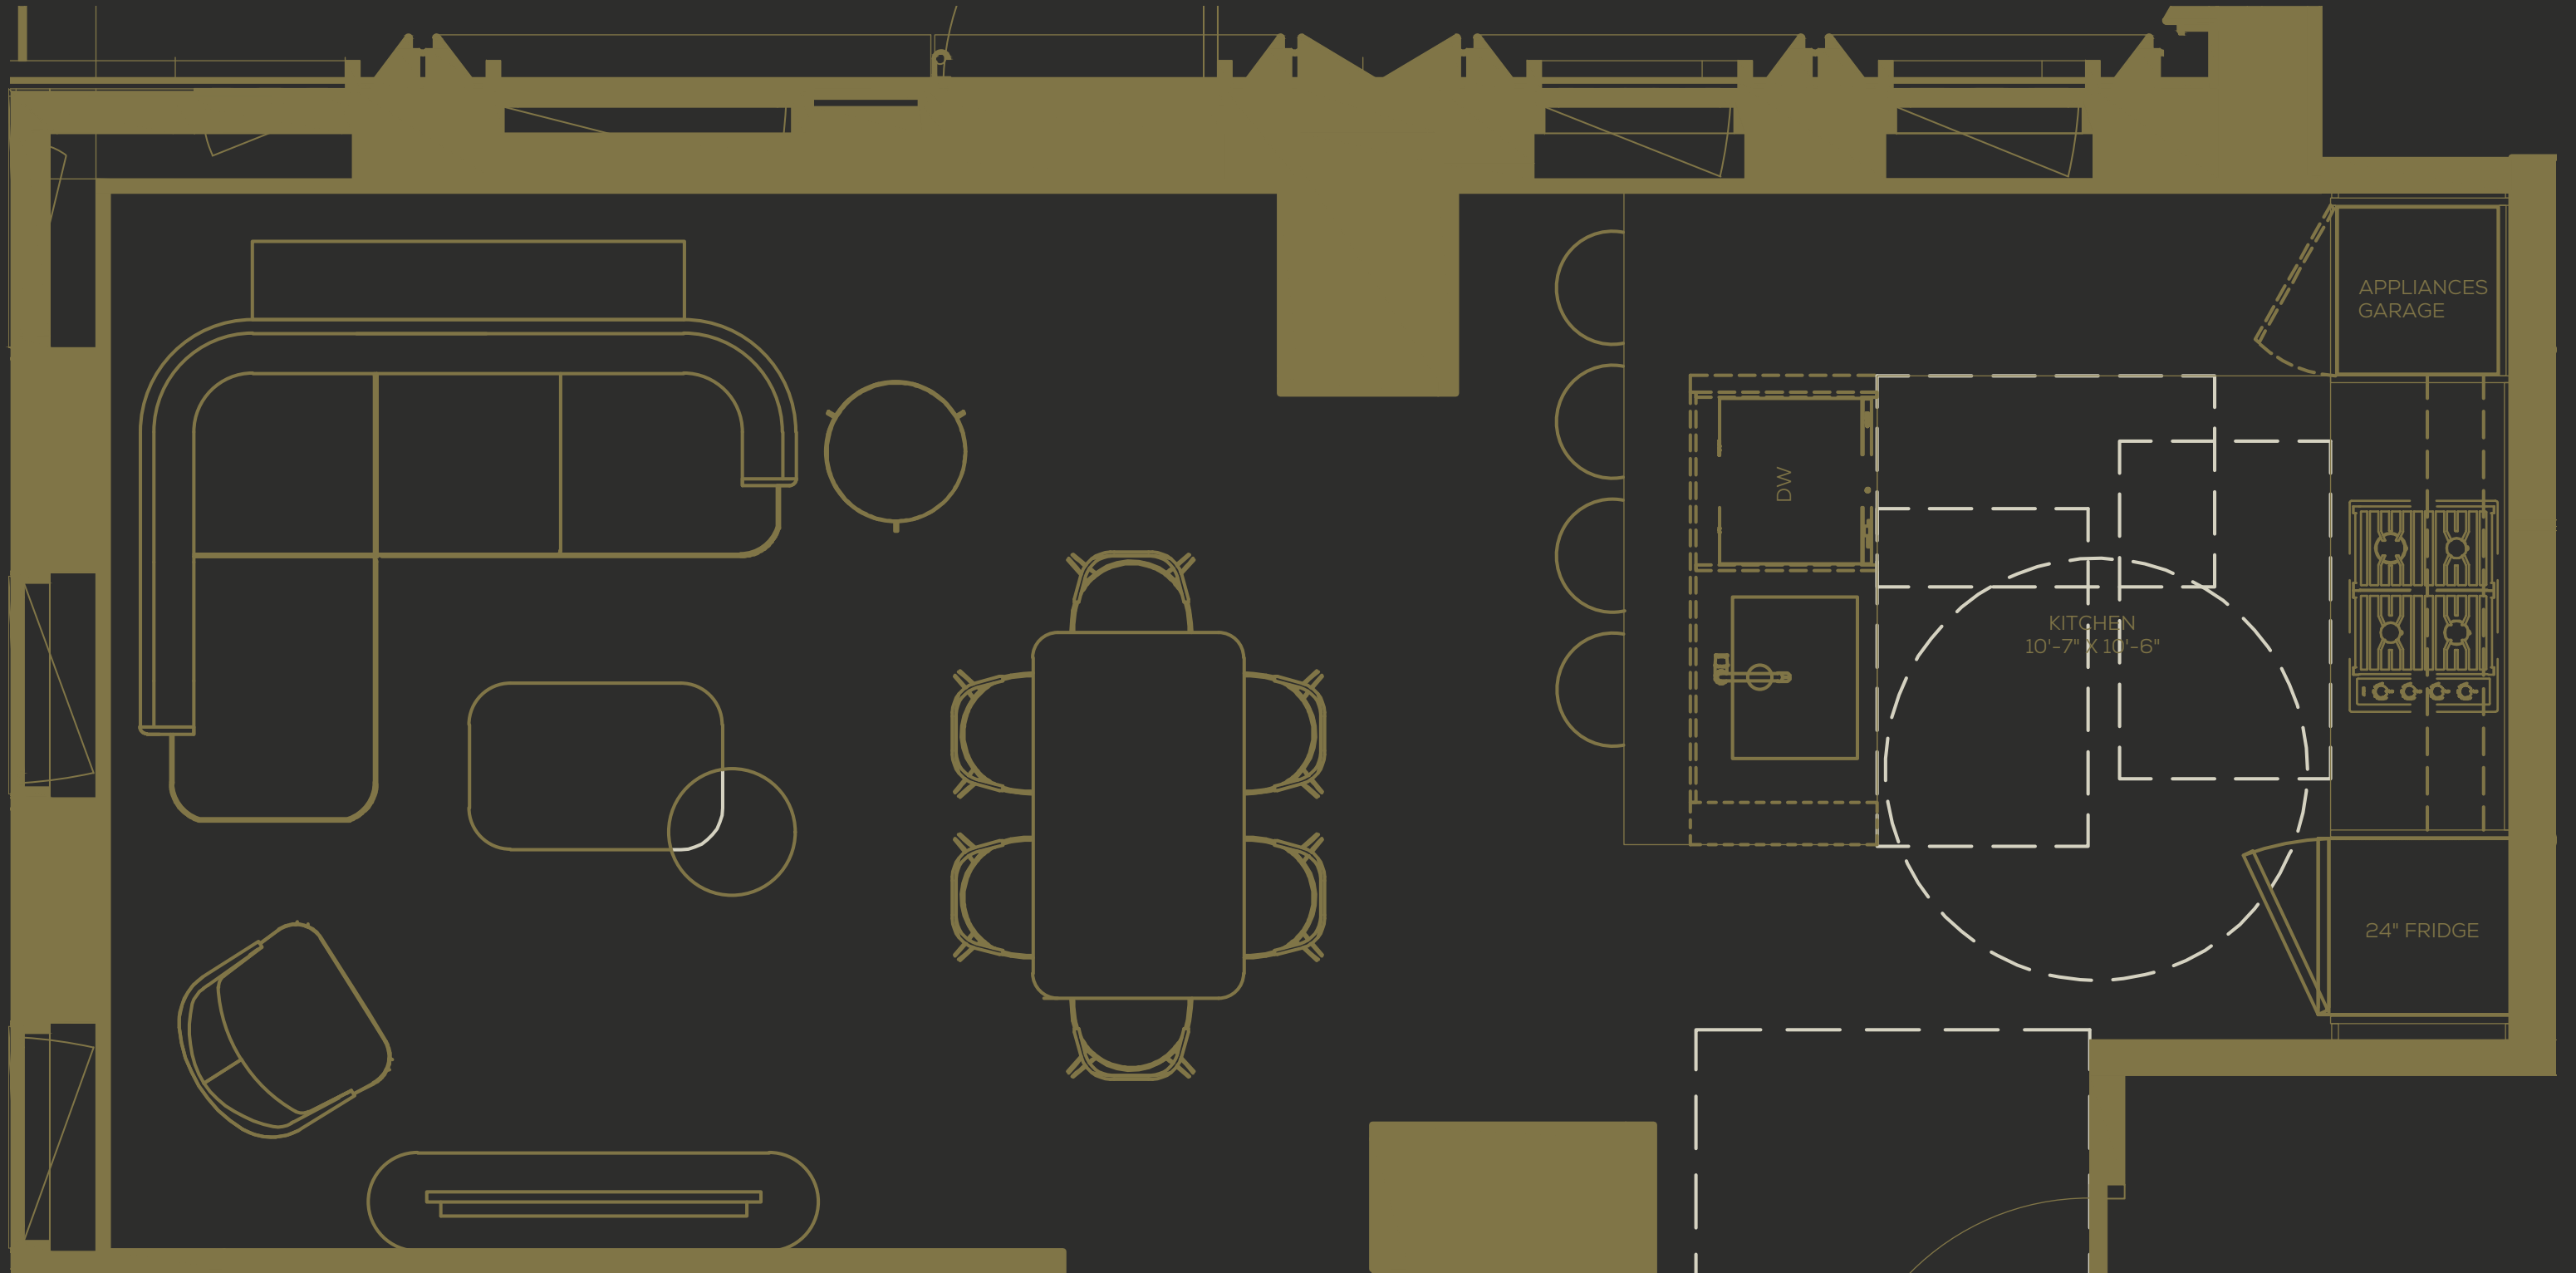

470 KENT AVE

BUILDING A3 | SUITE

SCHEMATIC DESIGN (REVISED)
JUNE 09, 2022

STUDIO
MUNGE **NAFTALIGROUP**

KITCHEN
FLOOR PLAN

KITCHEN CABINET LAMINATE
(ORIGINAL)
DECOTEC STONE GREY U727 PM

KITCHEN CABINET LAMINATE
(OPTION 2)
AGT ARTIC GREY 313