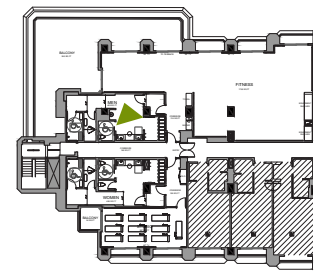

TV'S AT WOOD LOUVRES BY WINDOWS

DRYWALL CEILING WITH COVE LIGHTING

MIRROR WITH BACKLIGHTING

GYM EQUIPMENT BY OTHERS

E-CORE RUBBER GYM FLOORING

E-CORE GYM WOOD-LOOK FLOORING

THE JOURNEY | HOTEL FITNESS CHANGEROOM - 3D VIEW

P-LAM WOOD PORTAL

MIRROR WITH INTEGRATED FRONT-LIGHTING

PORCELAIN TILE FLOOR AND BASE

P-LAM VANITY FRONT WITH PORCELAIN STONE TOP

THE JOURNEY | HOTEL FITNESS - FINISH PALETTE

DECOTEC
EMBOSSD XL-REPEAT WOOD
LAMINATE WALL CLADDING