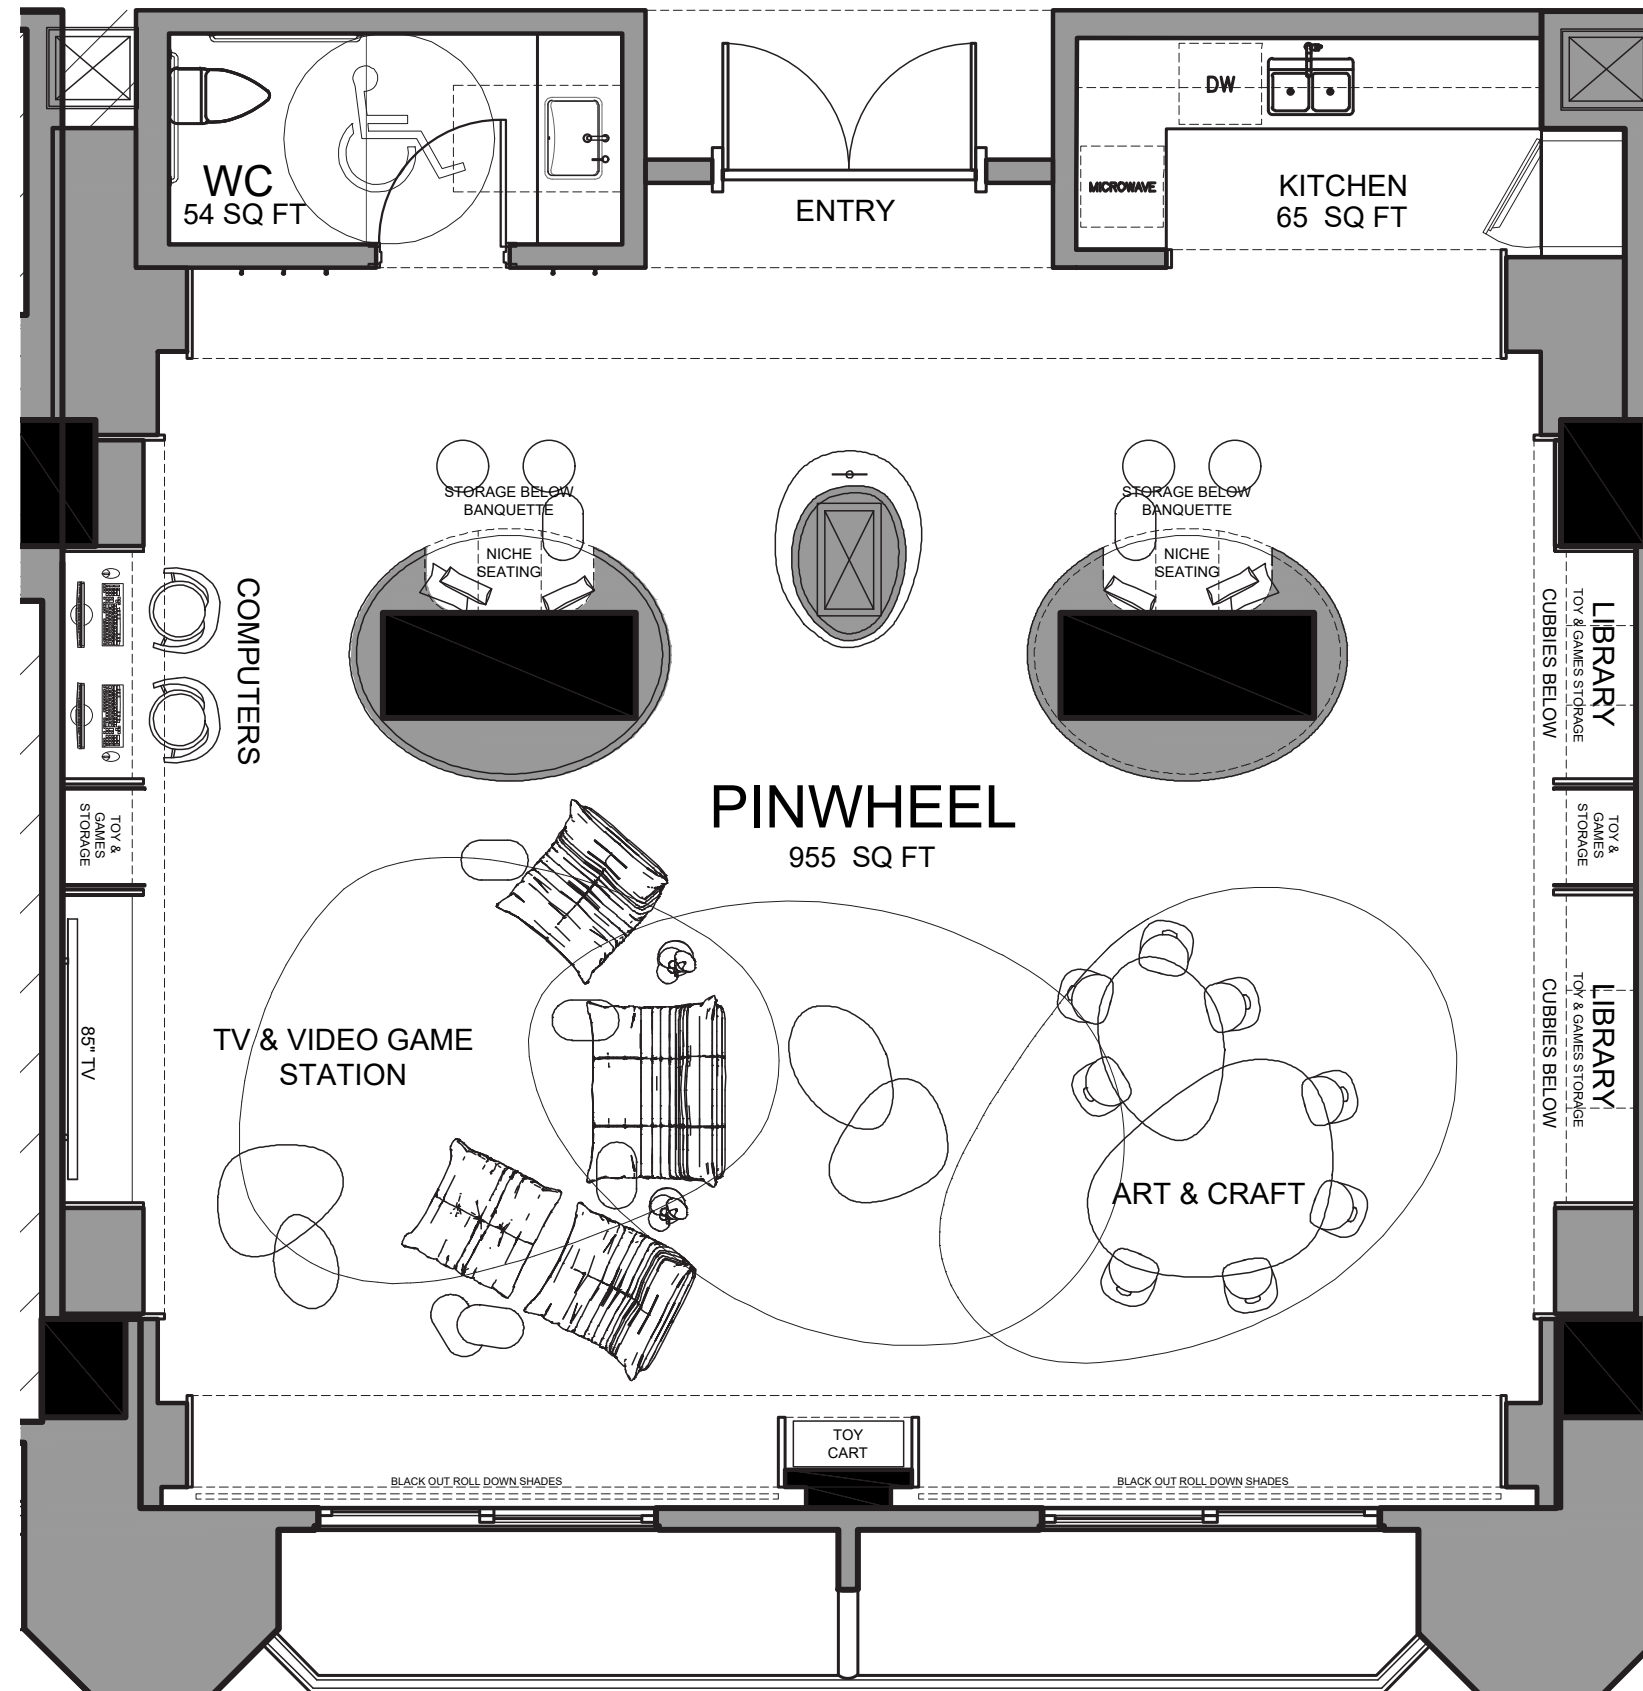

- APRIL 1ST 2022
- 25% SCHEMATIC DESIGN
 - FITNESS
 - PINWHEEL

- MAY 12TH 2022
- 85% SCHEMATIC DESIGN
 - FITNESS
 - PINWHEEL

- MAY 26TH 2022
- 100% SCHEMATIC DESIGN
 - FITNESS
 - PINWHEEL

STUDIO
MUNGE

pinwheel

THE JOURNEY | HOTEL PINWHEEL - OVERALL L02 FLOOR PLAN

pinwheel

A playful club focused on the importance of the environment & sustainability. A warm space for children to play, grow & learn.
An indoor landscaped oasis.

Garden
Inspired

Sense of
Discovery

Cheerful
Materials

THE JOURNEY | HOTEL PINWHEEL - 3D PLAN

THE JOURNEY | HOTEL PINWHEEL - 3D VIEW

TV & VIDEO GAME STATION

COMPUTER STATIONS

LOUNGE SEATING