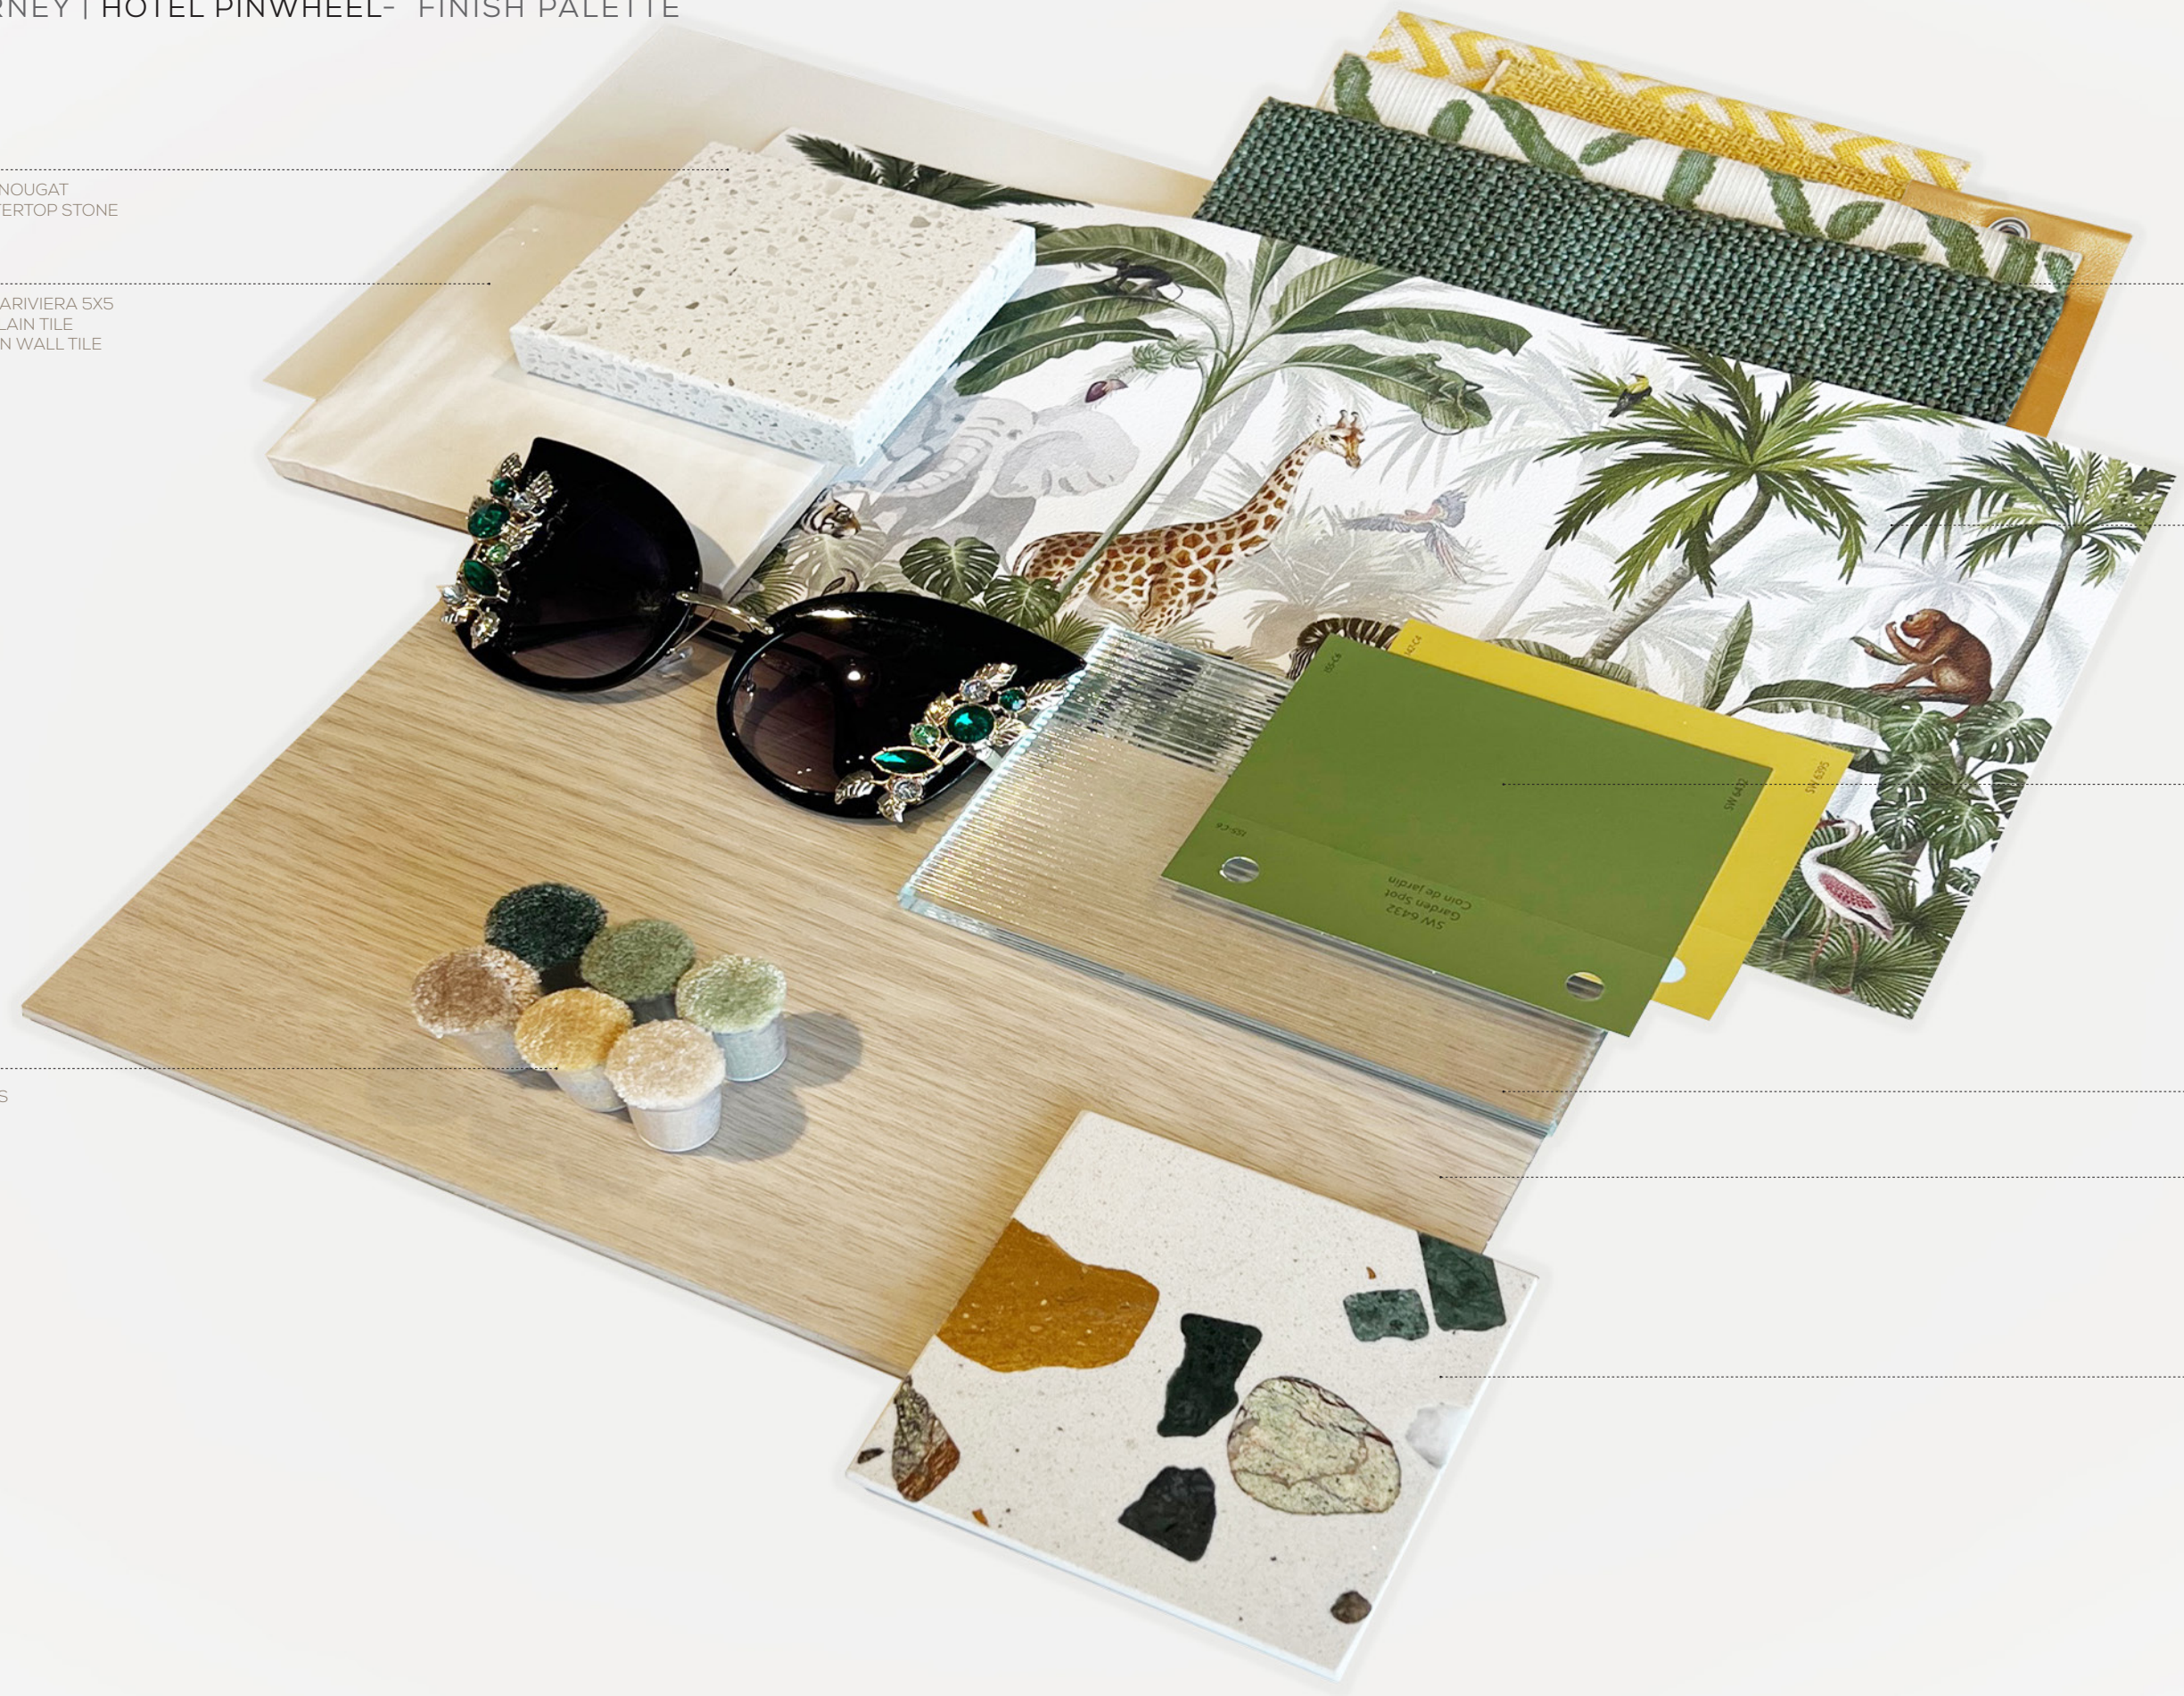

CIOT TERAZWZO COLLECTION
DELUXE WHITE TILE

fitness

THE JOURNEY | HOTEL FITNESS - OVERALL L02 FLOOR PLAN

the gym

Refined
Materials

Linear
Forms

Contemporary
Millwork

THE JOURNEY | HOTEL FITNESS - 3D PLAN