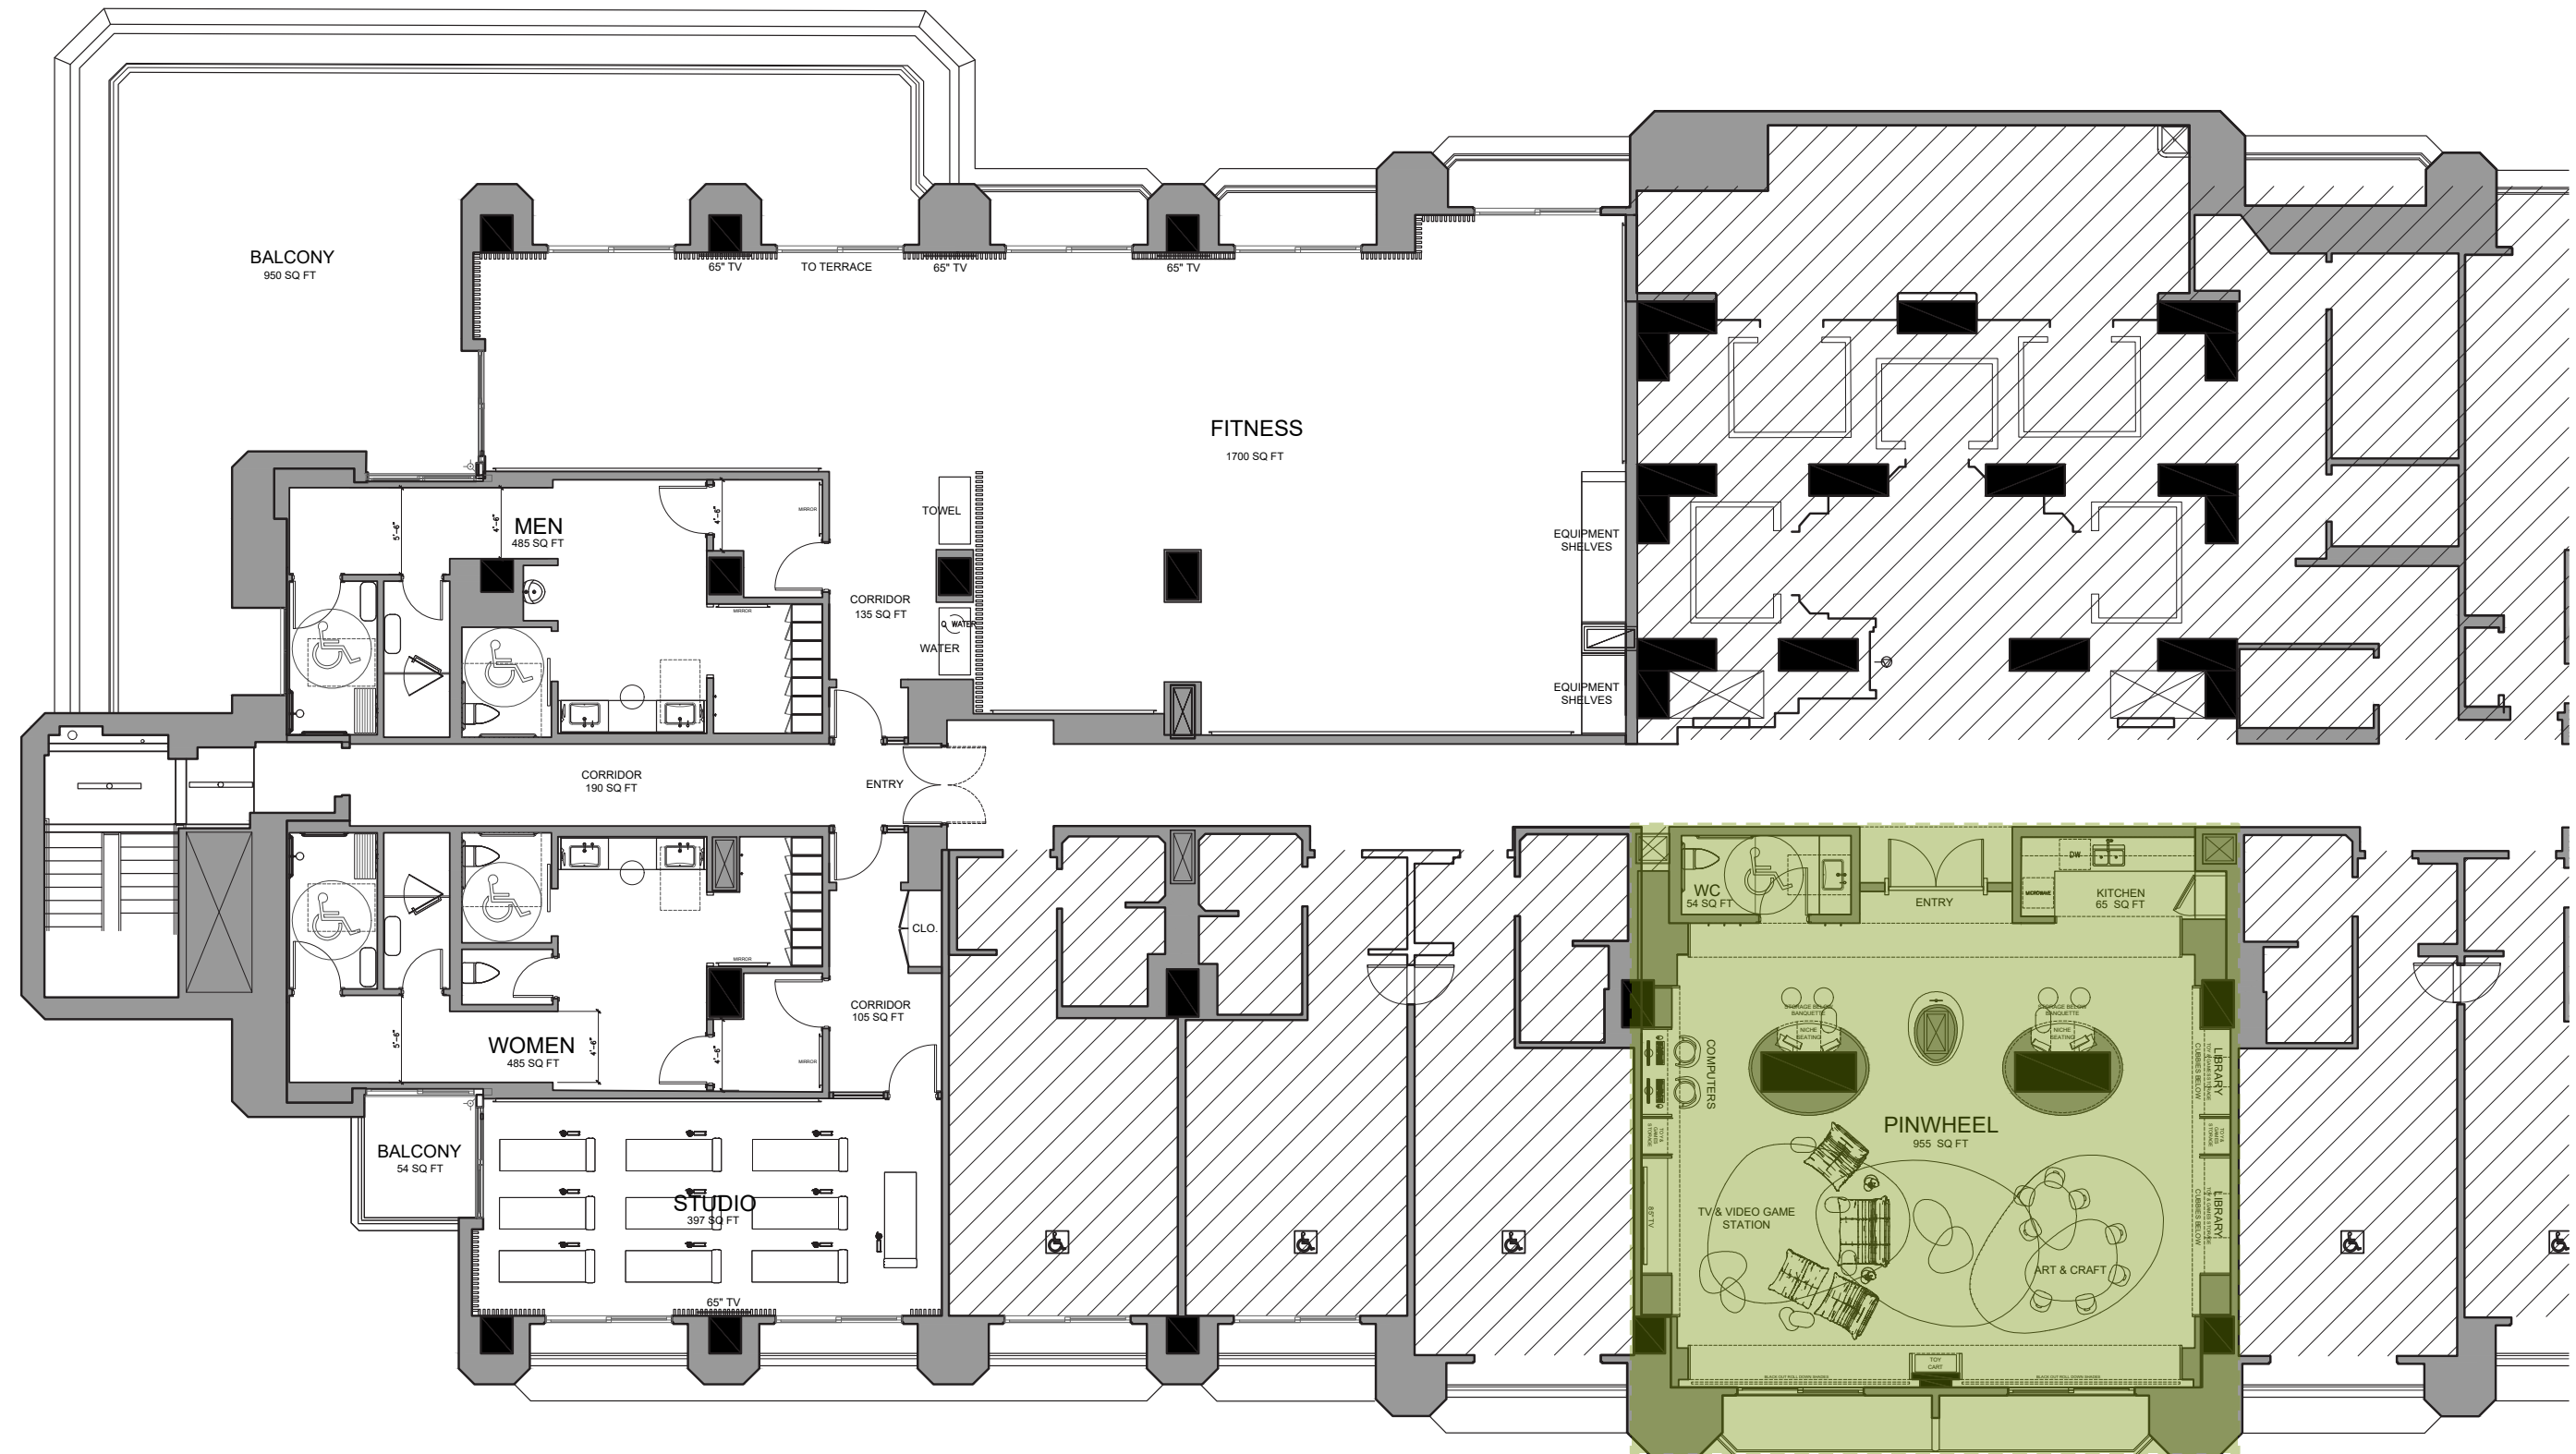

- APRIL 1ST 2022
- 25% SCHEMATIC DESIGN
 - FITNESS
 - PINWHEEL

- MAY 12TH 2022
- 85% SCHEMATIC DESIGN
 - FITNESS
 - PINWHEEL

- MAY 26TH 2022
- 100% SCHEMATIC DESIGN
 - FITNESS
 - PINWHEEL

STUDIO
MUNGE

pinwheel

THE JOURNEY | HOTEL PINWHEEL - OVERALL L02 FLOOR PLAN

pinwheel

A playful club focused on the importance of the environment & sustainability. A warm space for children to play, grow & learn.
An indoor landscaped oasis.