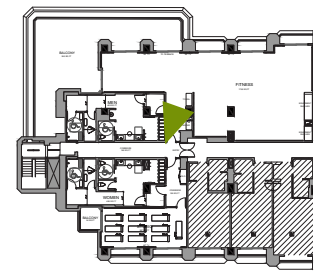

OUTDOOR TERRACE
FOR WORKOUTS

TERRACE ENTRY

OPEN FITNESS ROOM

MEN'S WASHROOM &
CHANGEROOM

ENTRY

GUESTROOM CORRIDOR

THE JOURNEY | HOTEL FITNESS - 3D VIEW

PAINTED DRYWALL CEILING WITH COVE LIGHTING