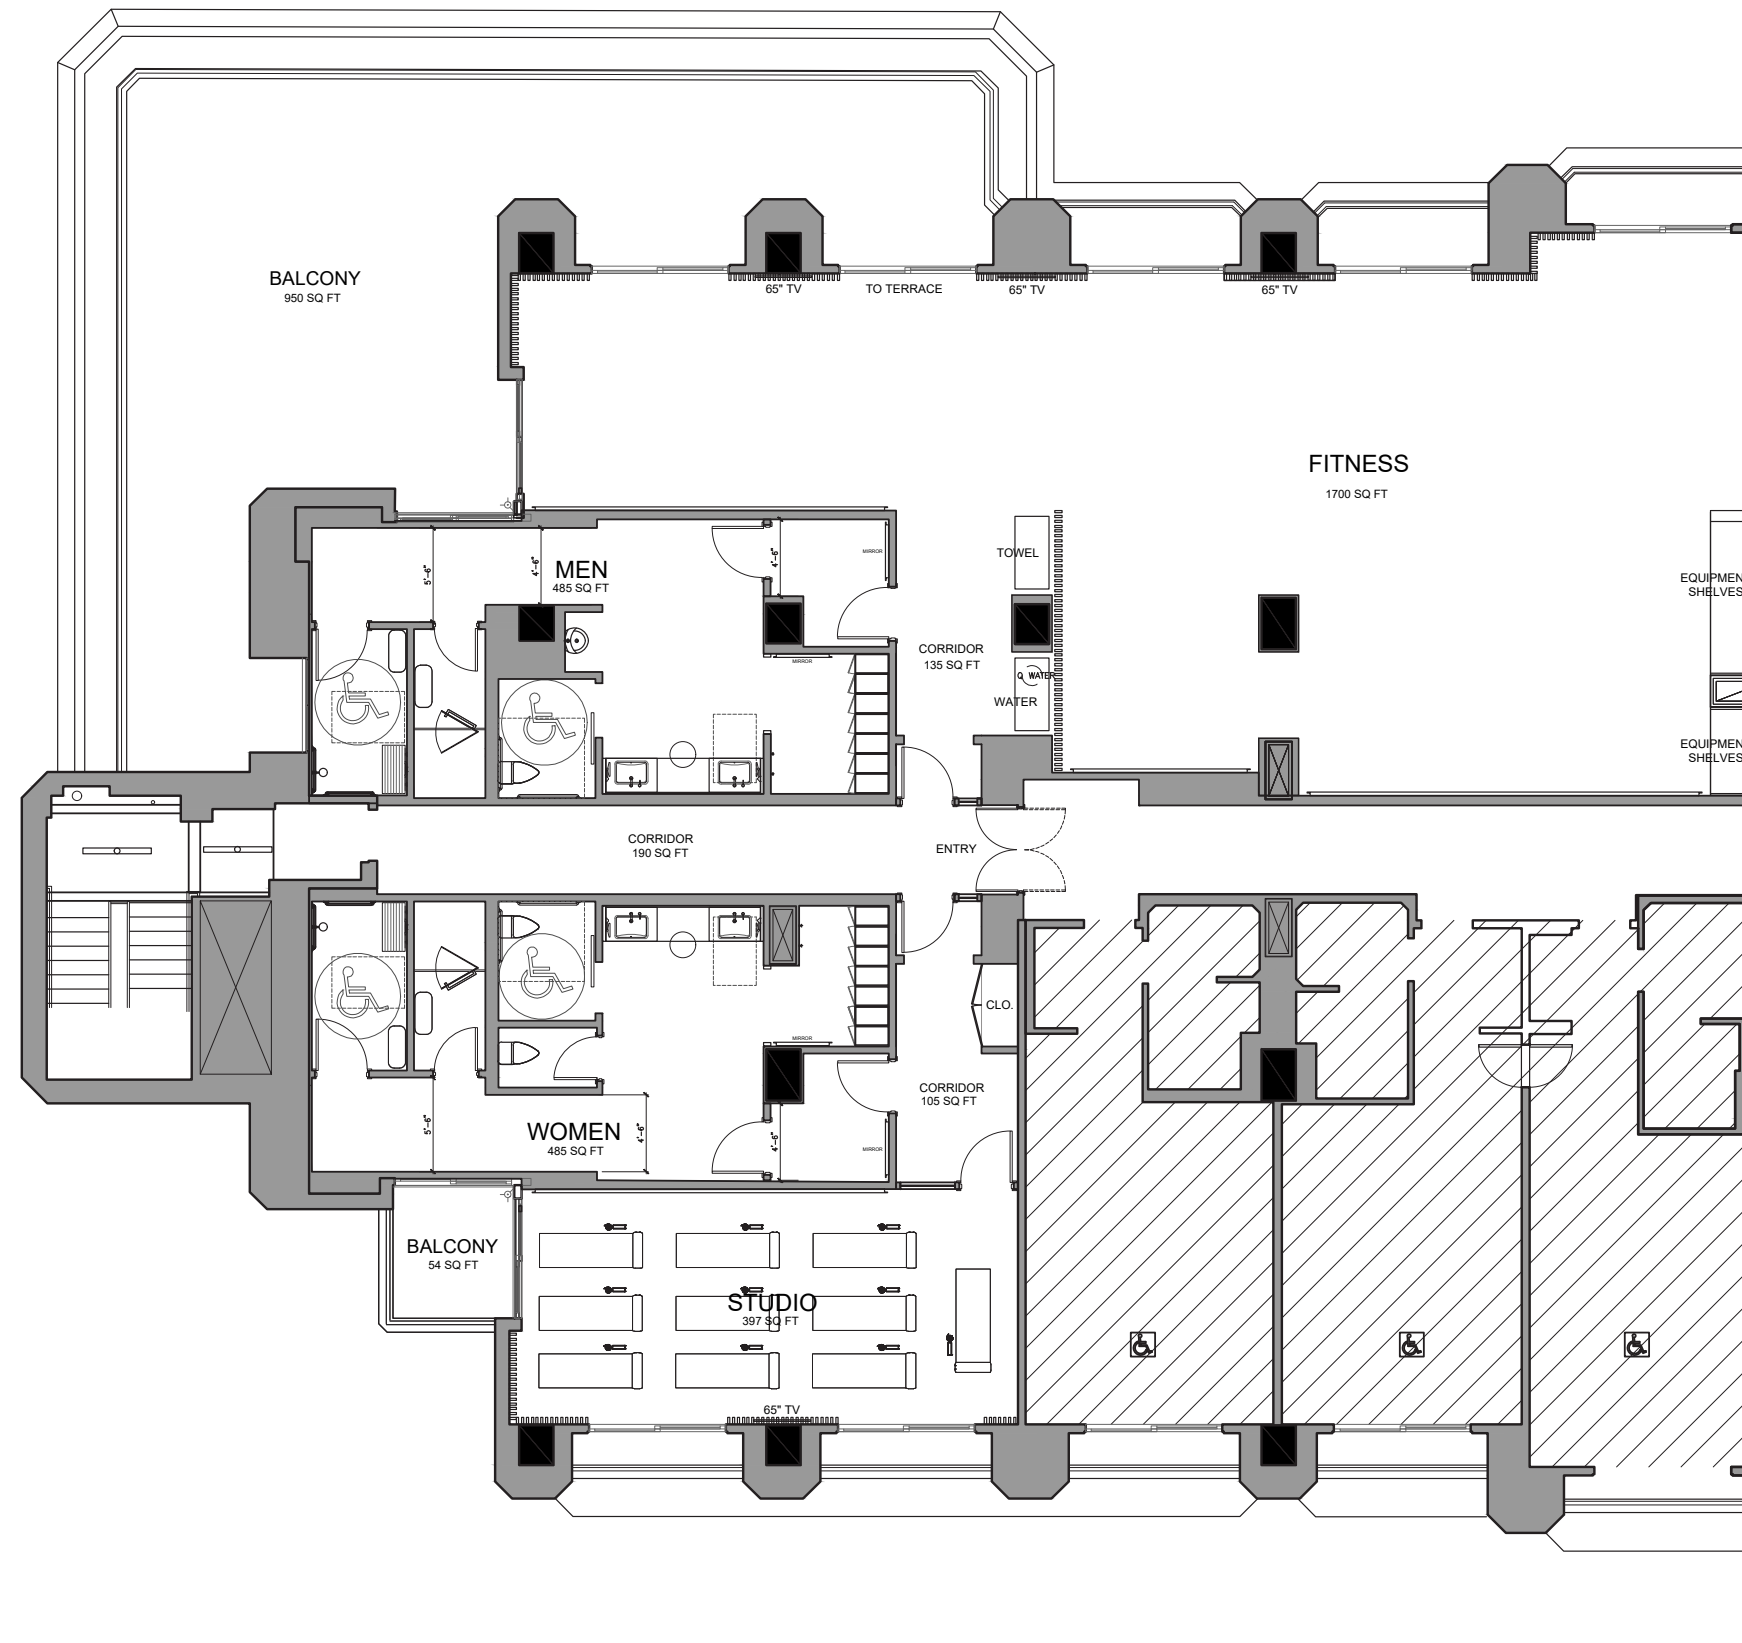

"SMALL SETTEE"
TOGO LOUNGE
CHAIR

KIDS SIZED TOGO
LOUNGE CHAIR

MODULAR PEBBLE
SOFT OTTOMANS

THE JOURNEY | HOTEL PINWHEEL- FINISH PALETTE

CAESARSTONE NOUGAT
KITCHEN COUNTERTOP STONE

CENTURA TILE LARIVIERA 5X5
GLOSSY PORCELAIN TILE
TYPICAL KITCHEN WALL TILE

CIOT TERAZWZO COLLECTION
DELUXE WHITE TILE

fitness

THE JOURNEY | HOTEL FITNESS - OVERALL L02 FLOOR PLAN

the gym

Refined
Materials

Linear
Forms

Contemporary
Millwork

THE JOURNEY | HOTEL FITNESS - 3D PLAN

OUTDOOR TERRACE
FOR WORKOUTS

TERRACE ENTRY

OPEN FITNESS ROOM

MEN'S WASHROOM &
CHANGEROOM

ENTRY

GUESTROOM CORRIDOR

THE JOURNEY | HOTEL FITNESS - 3D VIEW

PAINTED DRYWALL CEILING WITH COVE LIGHTING