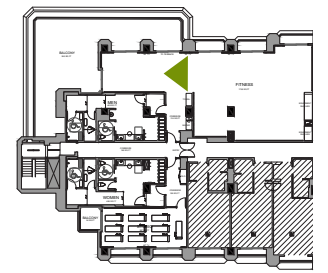

PAINTED DRYWALL CEILING WITH COVE LIGHTING

STORAGE FOR EQUIPMENT ACCESSORIES

P-LAM WOOD CEILING

MIRROR WITH BACKLIGHTING

GYM EQUIPMENT BY OTHERS

E-CORE RUBBER GYM FLOORING

THE JOURNEY | HOTEL FITNESS - 3D VIEW