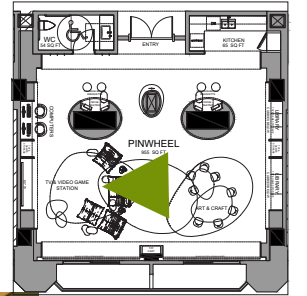

PINSTRIPED CEILING

THE JOURNEY | A RETREAT ON THE RIVER - PINWHEEL FF&E DIRECTION

20" & 26" TALL TABLES TO ALLOW FOR KIDS OF VARIOUS AGE

MODULAR PEBBLE SOFT OTTOMANS

TOY CART

THE JOURNEY | A RETREAT ON THE RIVER - PINWHEEL FF&E DIRECTION