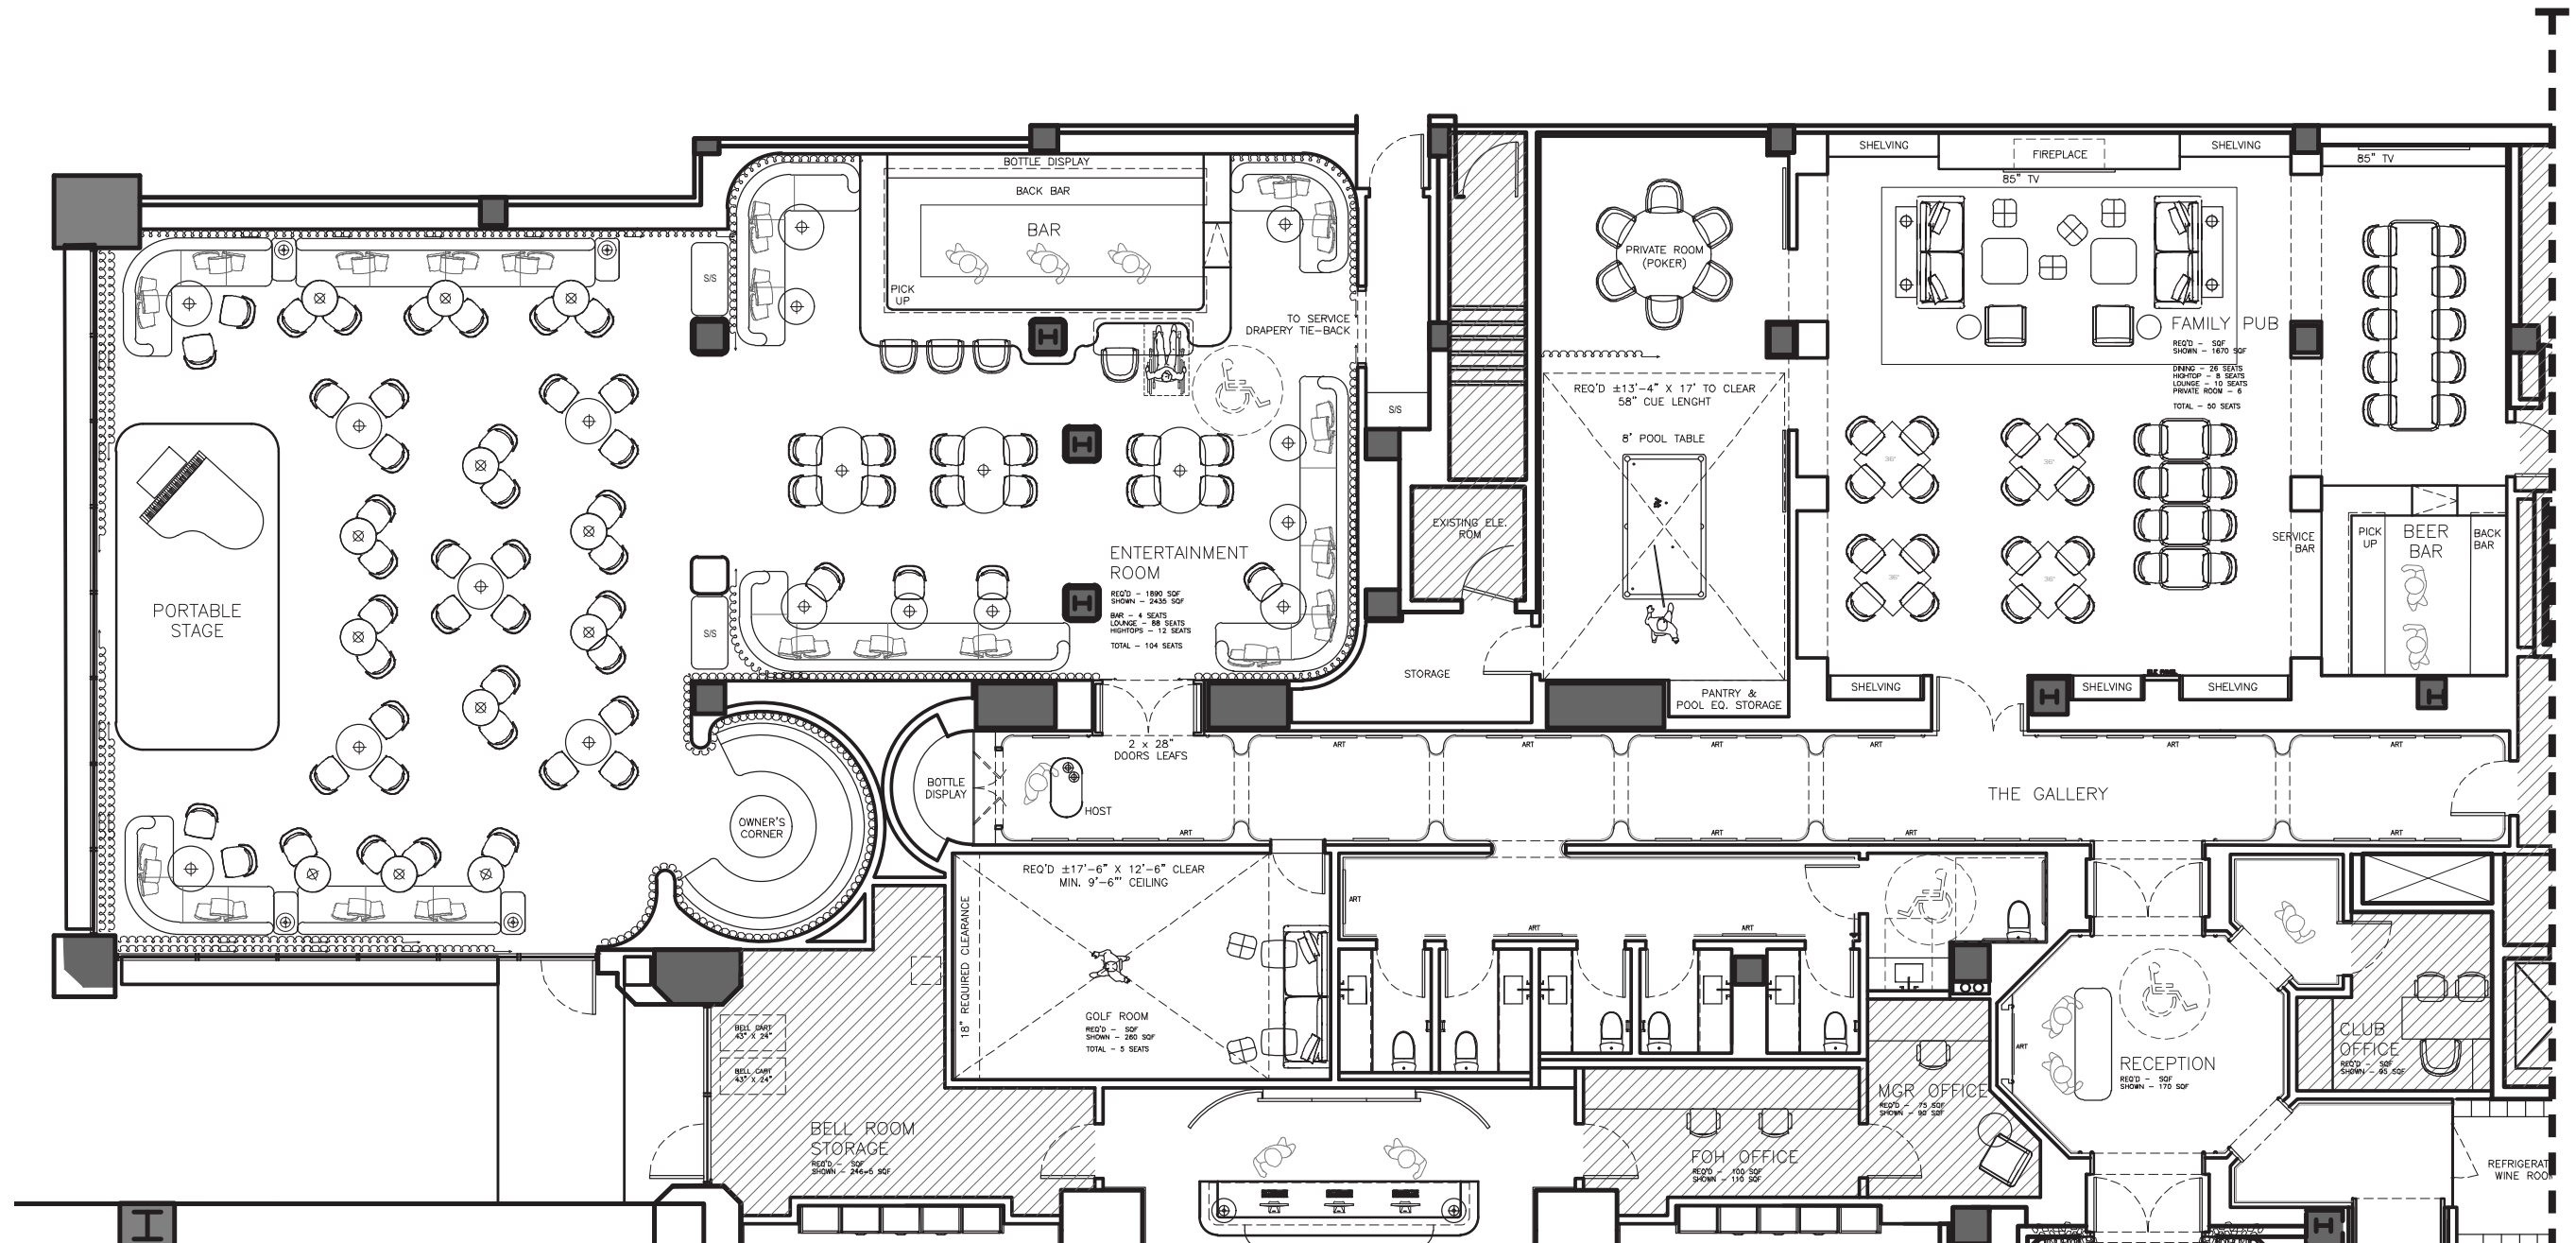

the social club

THE JOURNEY | THE SOCIAL CLUB - KEY PLAN

- THE SECRET GARDEN
- THE GALLERY
- PUB
- GOLF
- CABARET BAR
- WINE CELLAR
- THE DINING ROOM

PUB INFORMATION

1670 SQF

SEAT COUNT TOTAL = 50 SEATS:

DINING - 26 SEATS

HIGHTOP - 8 SEATS

LOUNGE - 10 SEATS

PRIVATE ROOM - 6 SEATS