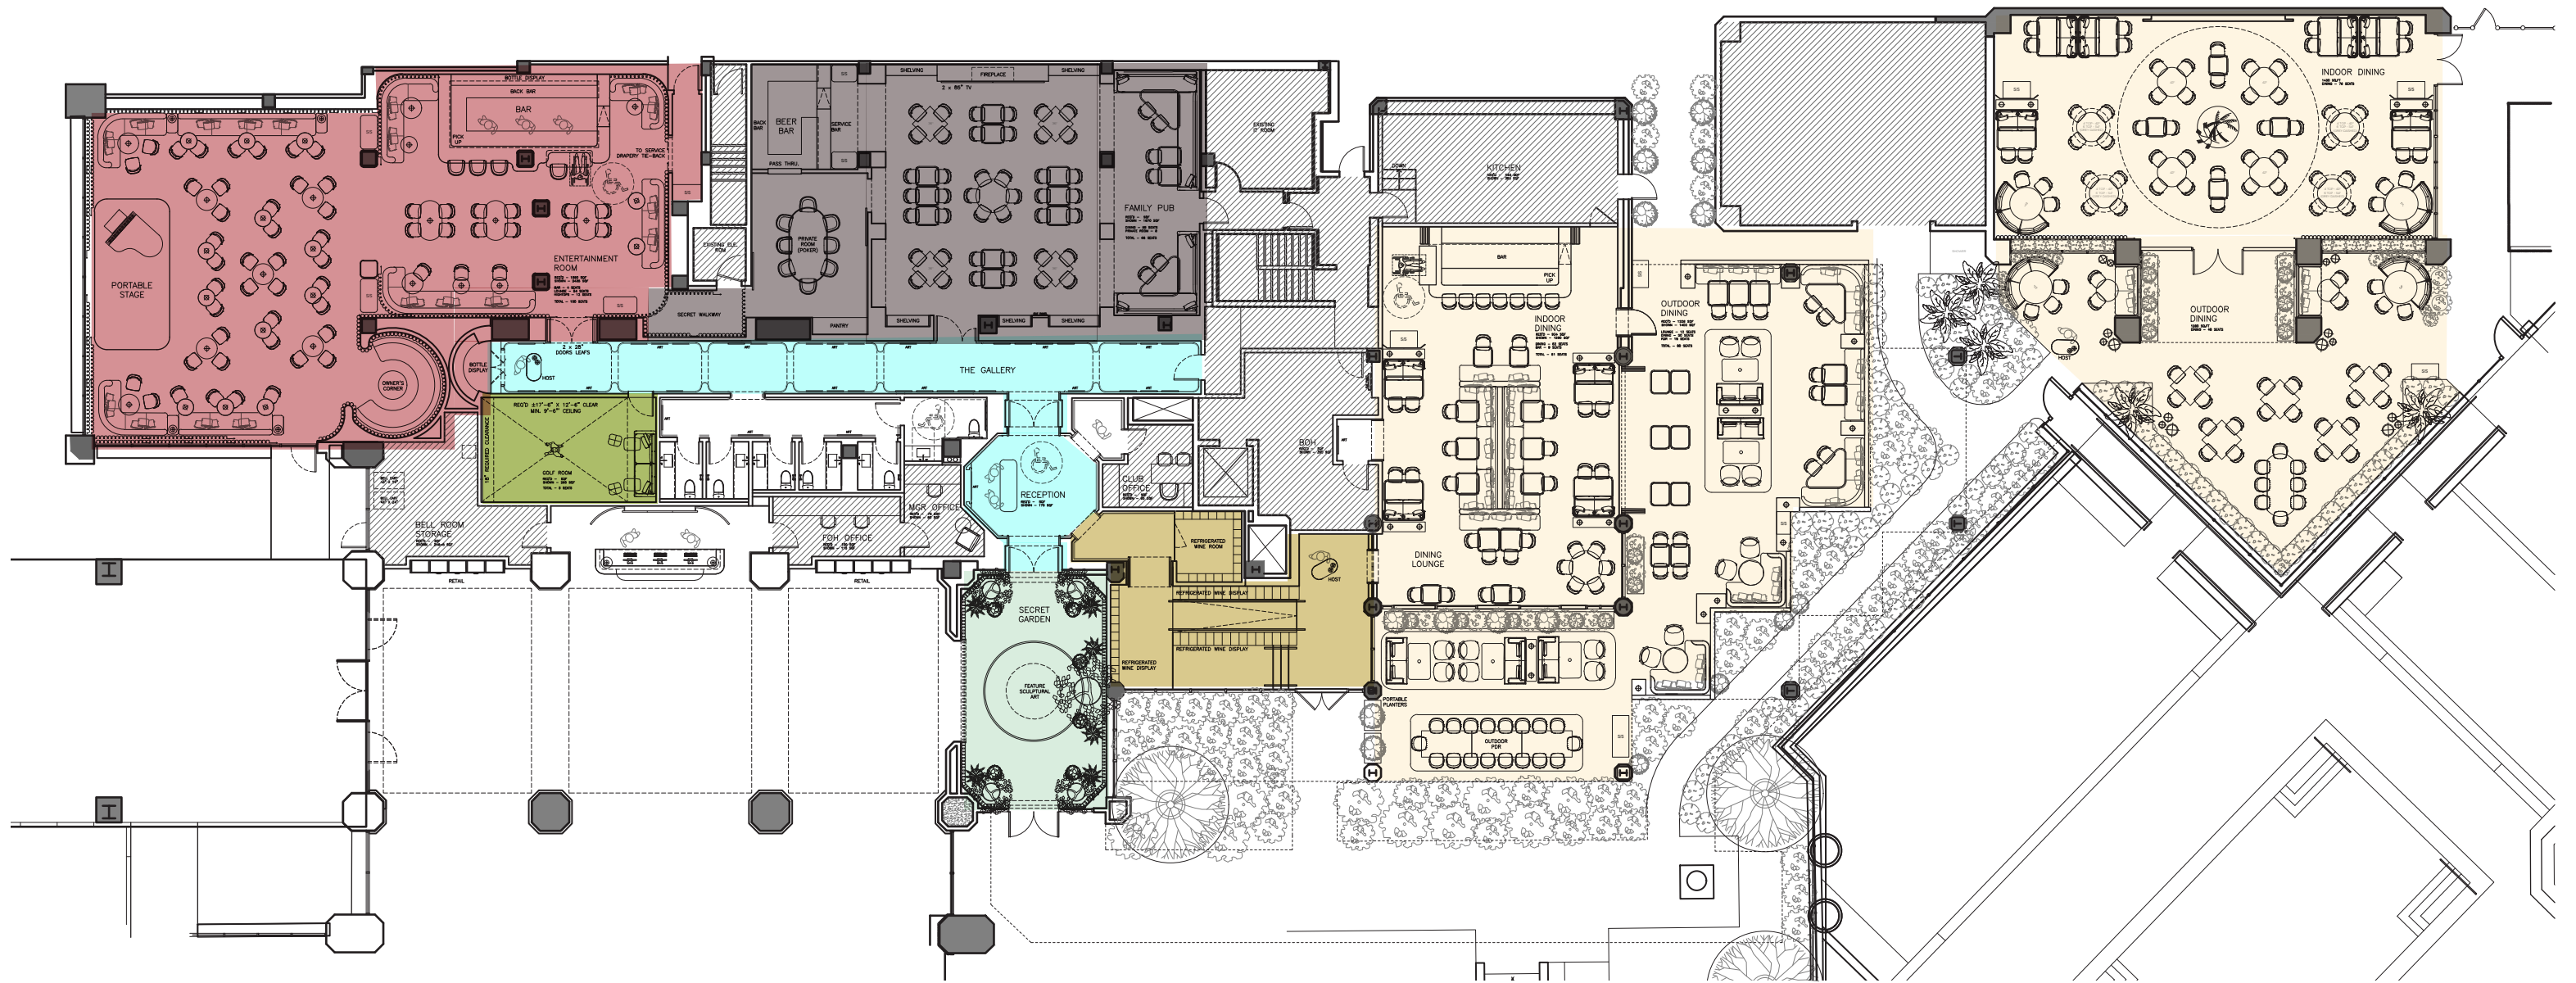

the social club

THE JOURNEY | THE SOCIAL CLUB - KEY PLAN

- THE SECRET GARDEN
- THE GALLERY
- PUB
- GOLF
- CABARET BAR
- WINE CELLAR
- THE DINING ROOM

PUB INFORMATION

1670 SQF

SEAT COUNT TOTAL = 50 SEATS:

DINING - 26 SEATS

HIGHTOP - 8 SEATS

LOUNGE - 10 SEATS

PRIVATE ROOM - 6 SEATS