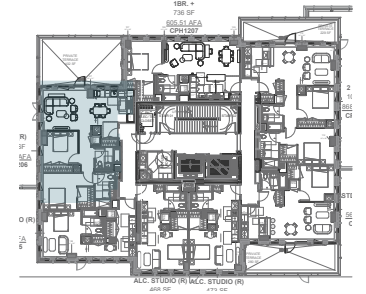

SUITE | 2 BR (R) |
KITCHEN FLOOR PLAN - OP2

PROVIDED BY ARCHITECT