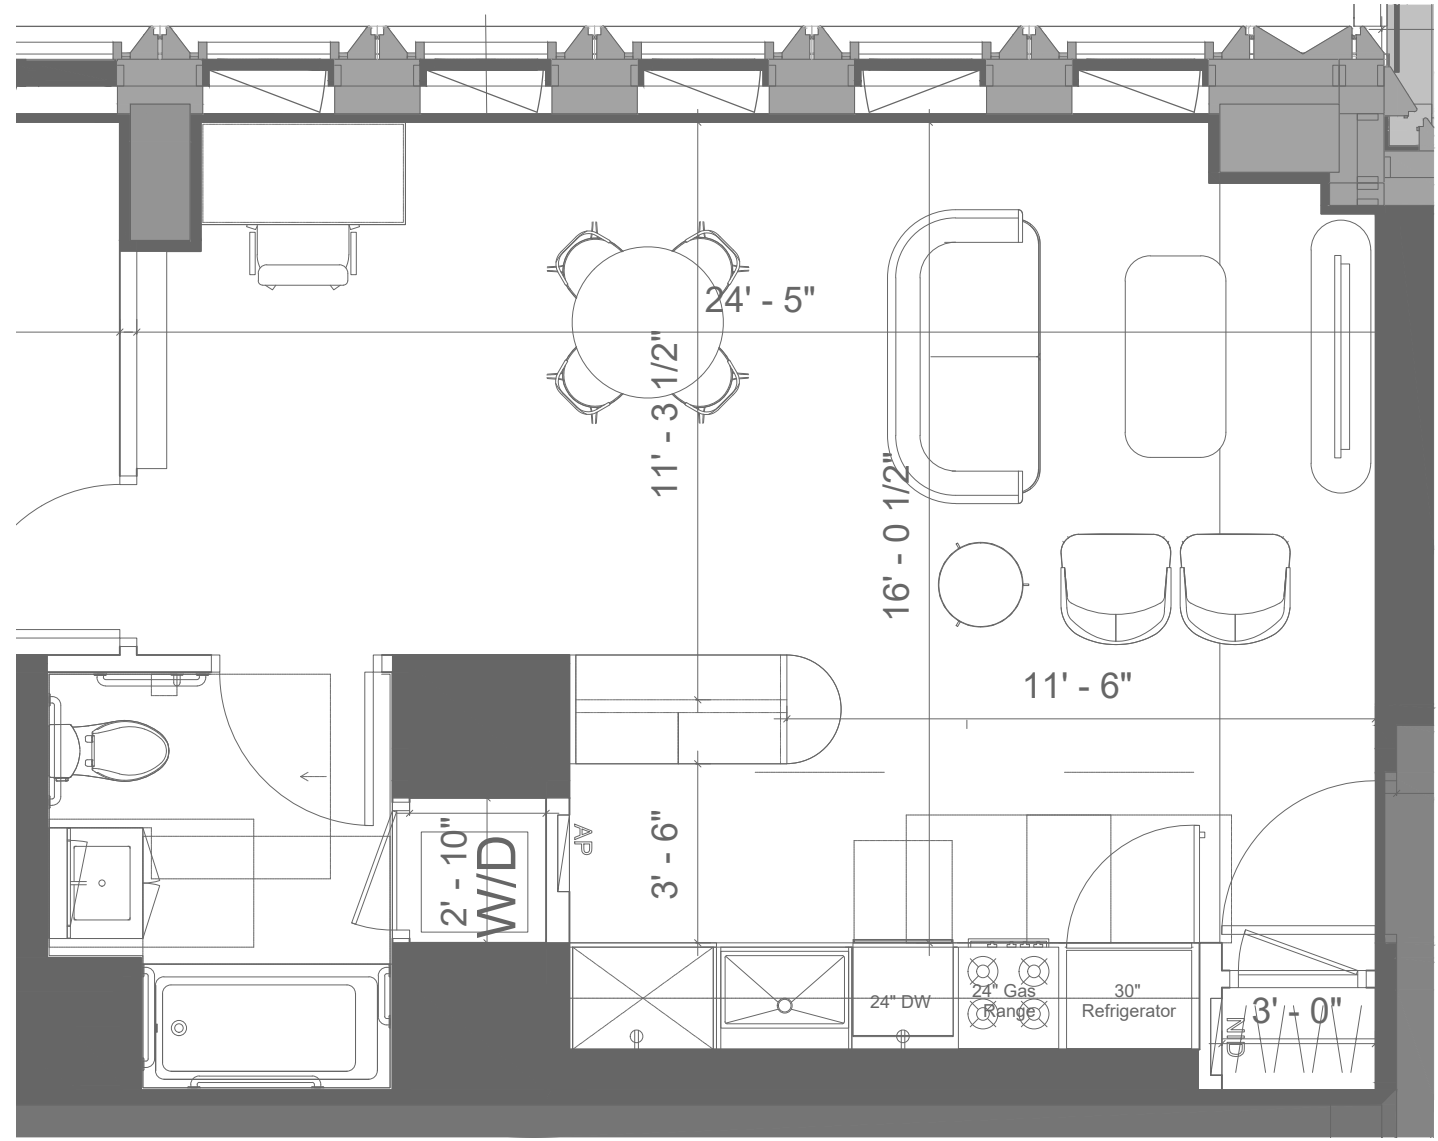

SUITE | OVERALL
FLOOR PLAN - LIGHT

2BR | OPTION 1

2 BEDROOM UNIT

1 BEDROOM UNIT

FLOOR PLAN WITH 2BR | OPTION 2

SUITE | OVERALL
FLOOR PLAN - DARK

2BR | OPTION 1

2 BEDROOM UNIT

1 BEDROOM UNIT

FLOOR PLAN WITH 2BR | OPTION 2

SUITE | 1 BR+ | KITCHEN
FLOOR PLAN

PROVIDED BY ARCHITECT

SM SUGGESTED LAYOUT

SUITE | 1 BR+ | KITCHEN
RENDERING - LIGHT

PORCELAIN BACKSPLASH
NEMO AZIZA LILY MATTE 2X9