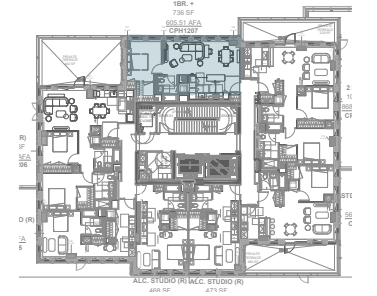

SUITE | 1 BR+ | KITCHEN
FLOOR PLAN

PROVIDED BY ARCHITECT