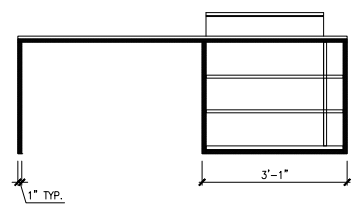

7 ID3.1 | LEVEL 12_KITCHEN OPT 2 ISLAND ELEVATION
1/2"=1'