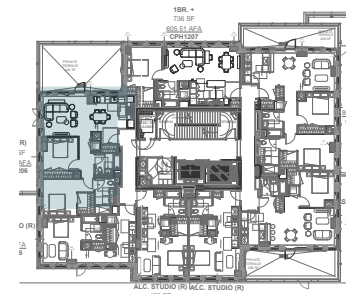

SUITE | 2 BR (R) |
KITCHEN FLOOR PLAN - OP1

PROVIDED BY ARCHITECT

SM SUGGESTED LAYOUT
OP1

SUITE | 2 BR (R) | KITCHEN
RENDERING - LIGHT OP1

PALETTE IMPRESSION

470 KENT

SUITE | 2 BR (R) | KITCHEN
RENDERING - LIGHT OP1