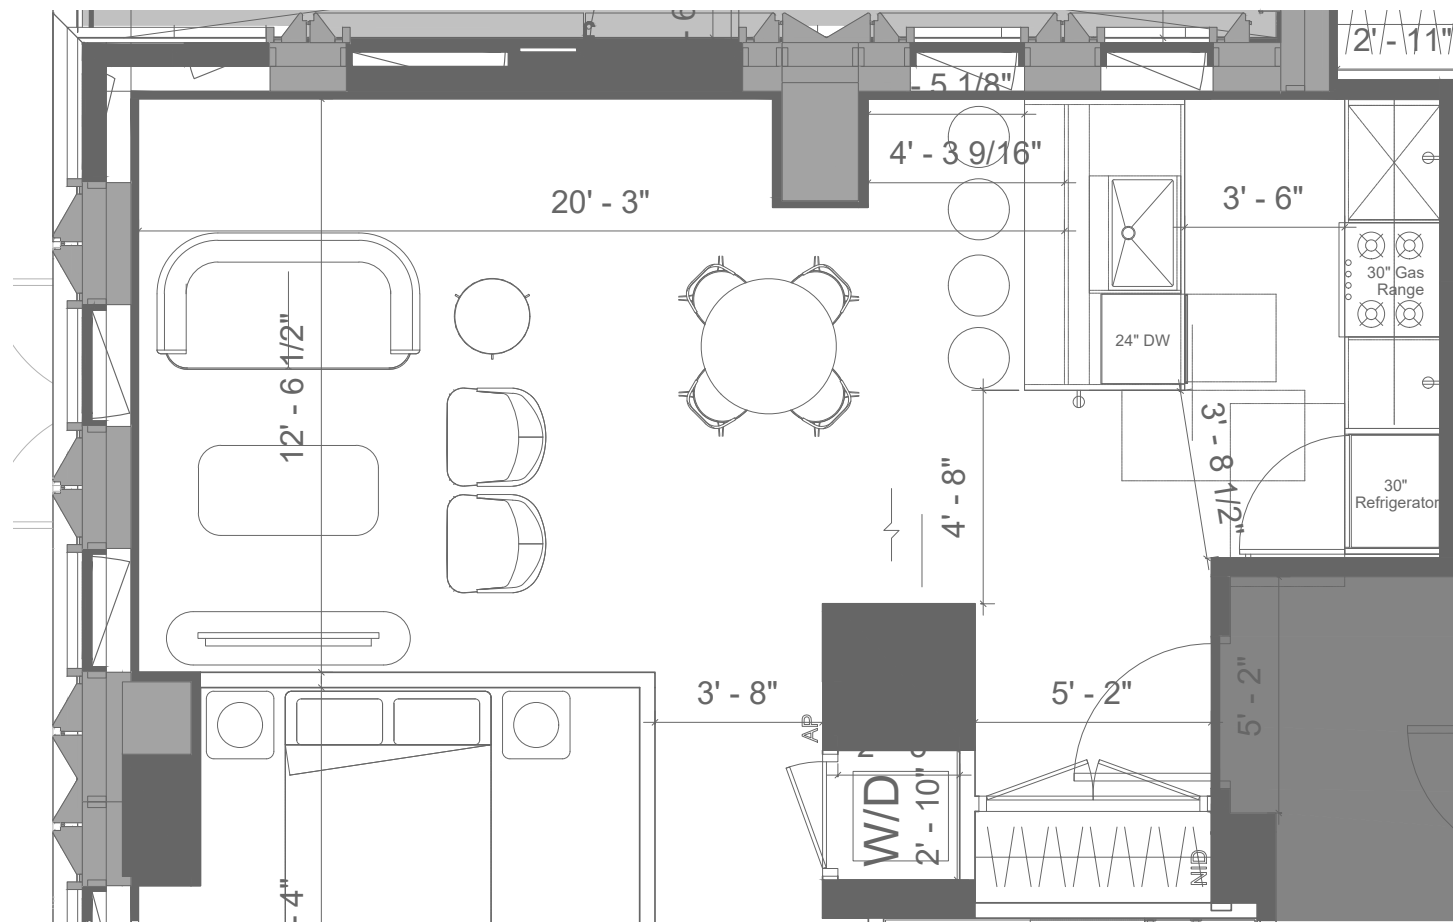

SUITE | 2 BR (R) |
KITCHEN FLOOR PLAN - OP2

PROVIDED BY ARCHITECT