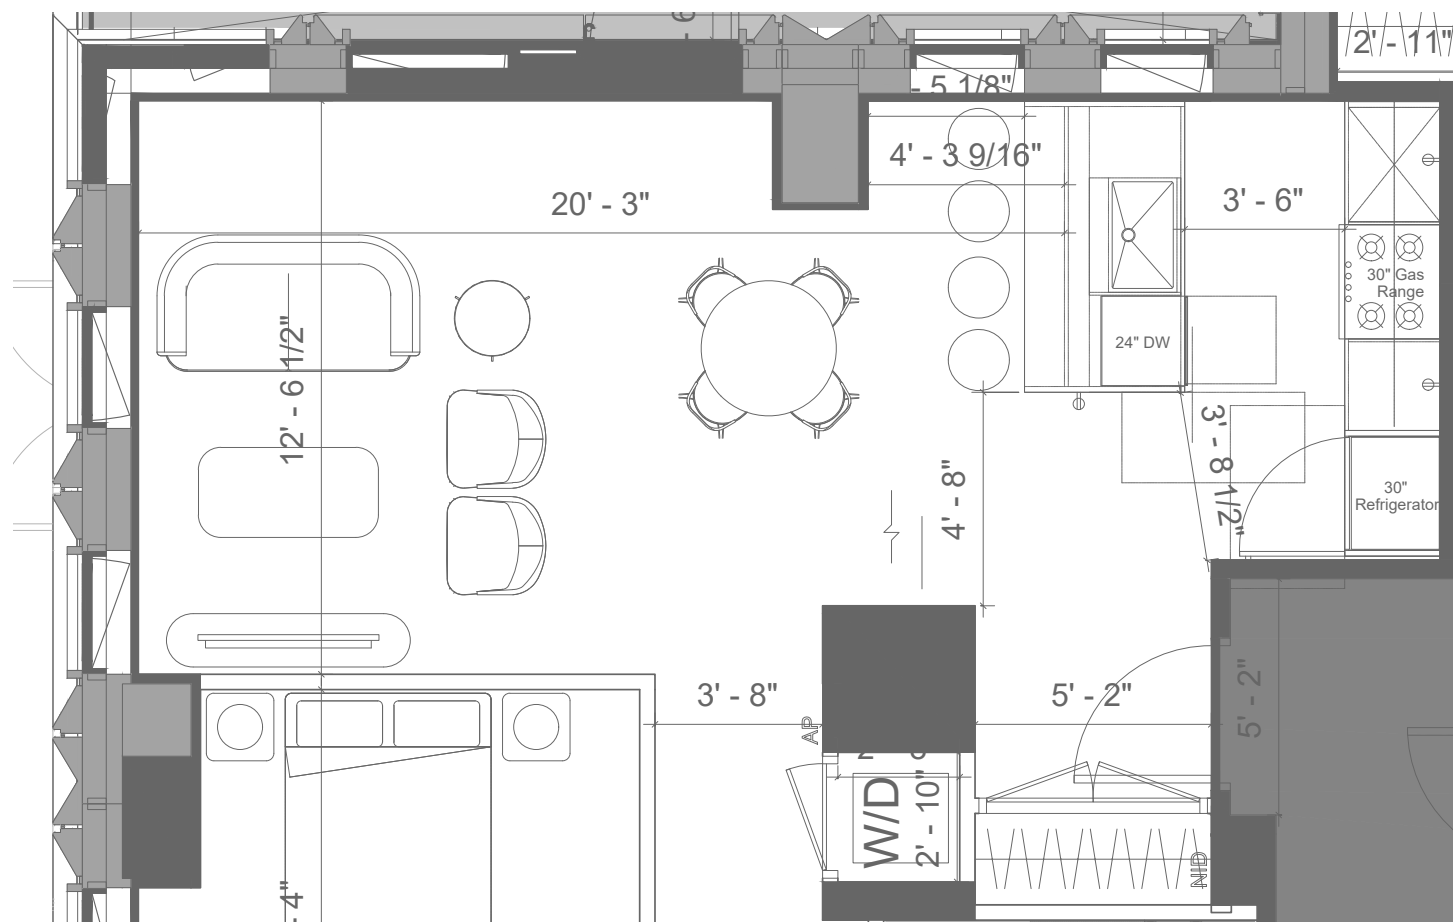

SUITE | 2 BR (R) |
KITCHEN FLOOR PLAN - OP1

PROVIDED BY ARCHITECT

SM SUGGESTED LAYOUT
OP1

SUITE | 2 BR (R) | KITCHEN
RENDERING - LIGHT OP1

PALETTE IMPRESSION

470 KENT

SUITE | 2 BR (R) | KITCHEN
RENDERING - LIGHT OP1