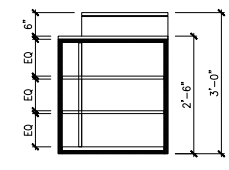

SUITE | 2 BR (R) | KITCHEN ELEVATIONS

OPTION 2 KITCHEN ISLAND

8 ID3.1 | LEVEL 12_KITCHEN OPT 2 ISLAND ELEVATION
1/2"=1'