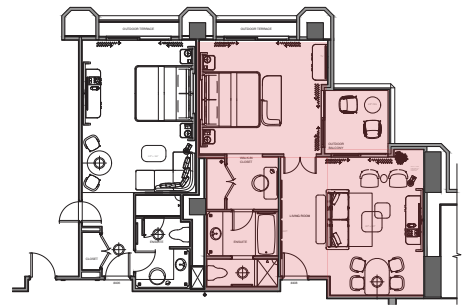

CUSTOM MINI-BAR WITH INTEGRATED MINI FRIDGE & SAFE

EXISTING ENSUITE

VANITY/CLOSET

LOUNGE

WORK/DINE

ENTERTAINMENT

SLEEP

ENTERTAINMENT/STORAGE