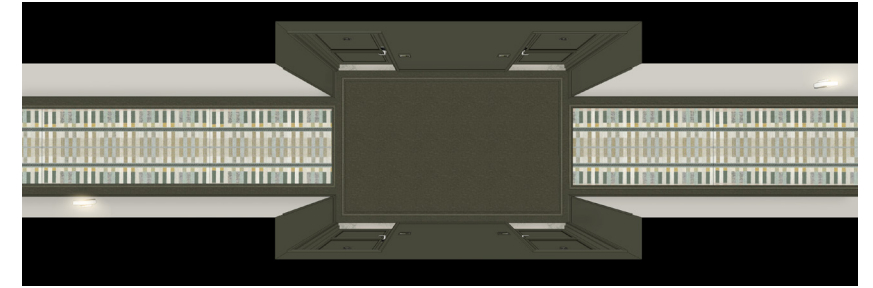

PROPOSED ART
LOCATION -
ARTWORK BY ART
CONSULTANT

OPTION 1 - DARK SCHEME

OPTION 2 - LIGHT SCHEME

THE JOURNEY | CORRIDOR CARPET DESIGN DEVELOPMENT

REFER TO FF&E SPEC PACKAGE FOR FURTHER DETAILS

Pattern Design Direction