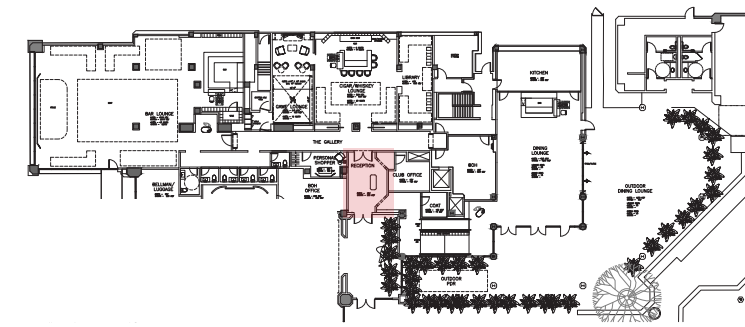

Distinguished
Sophistication