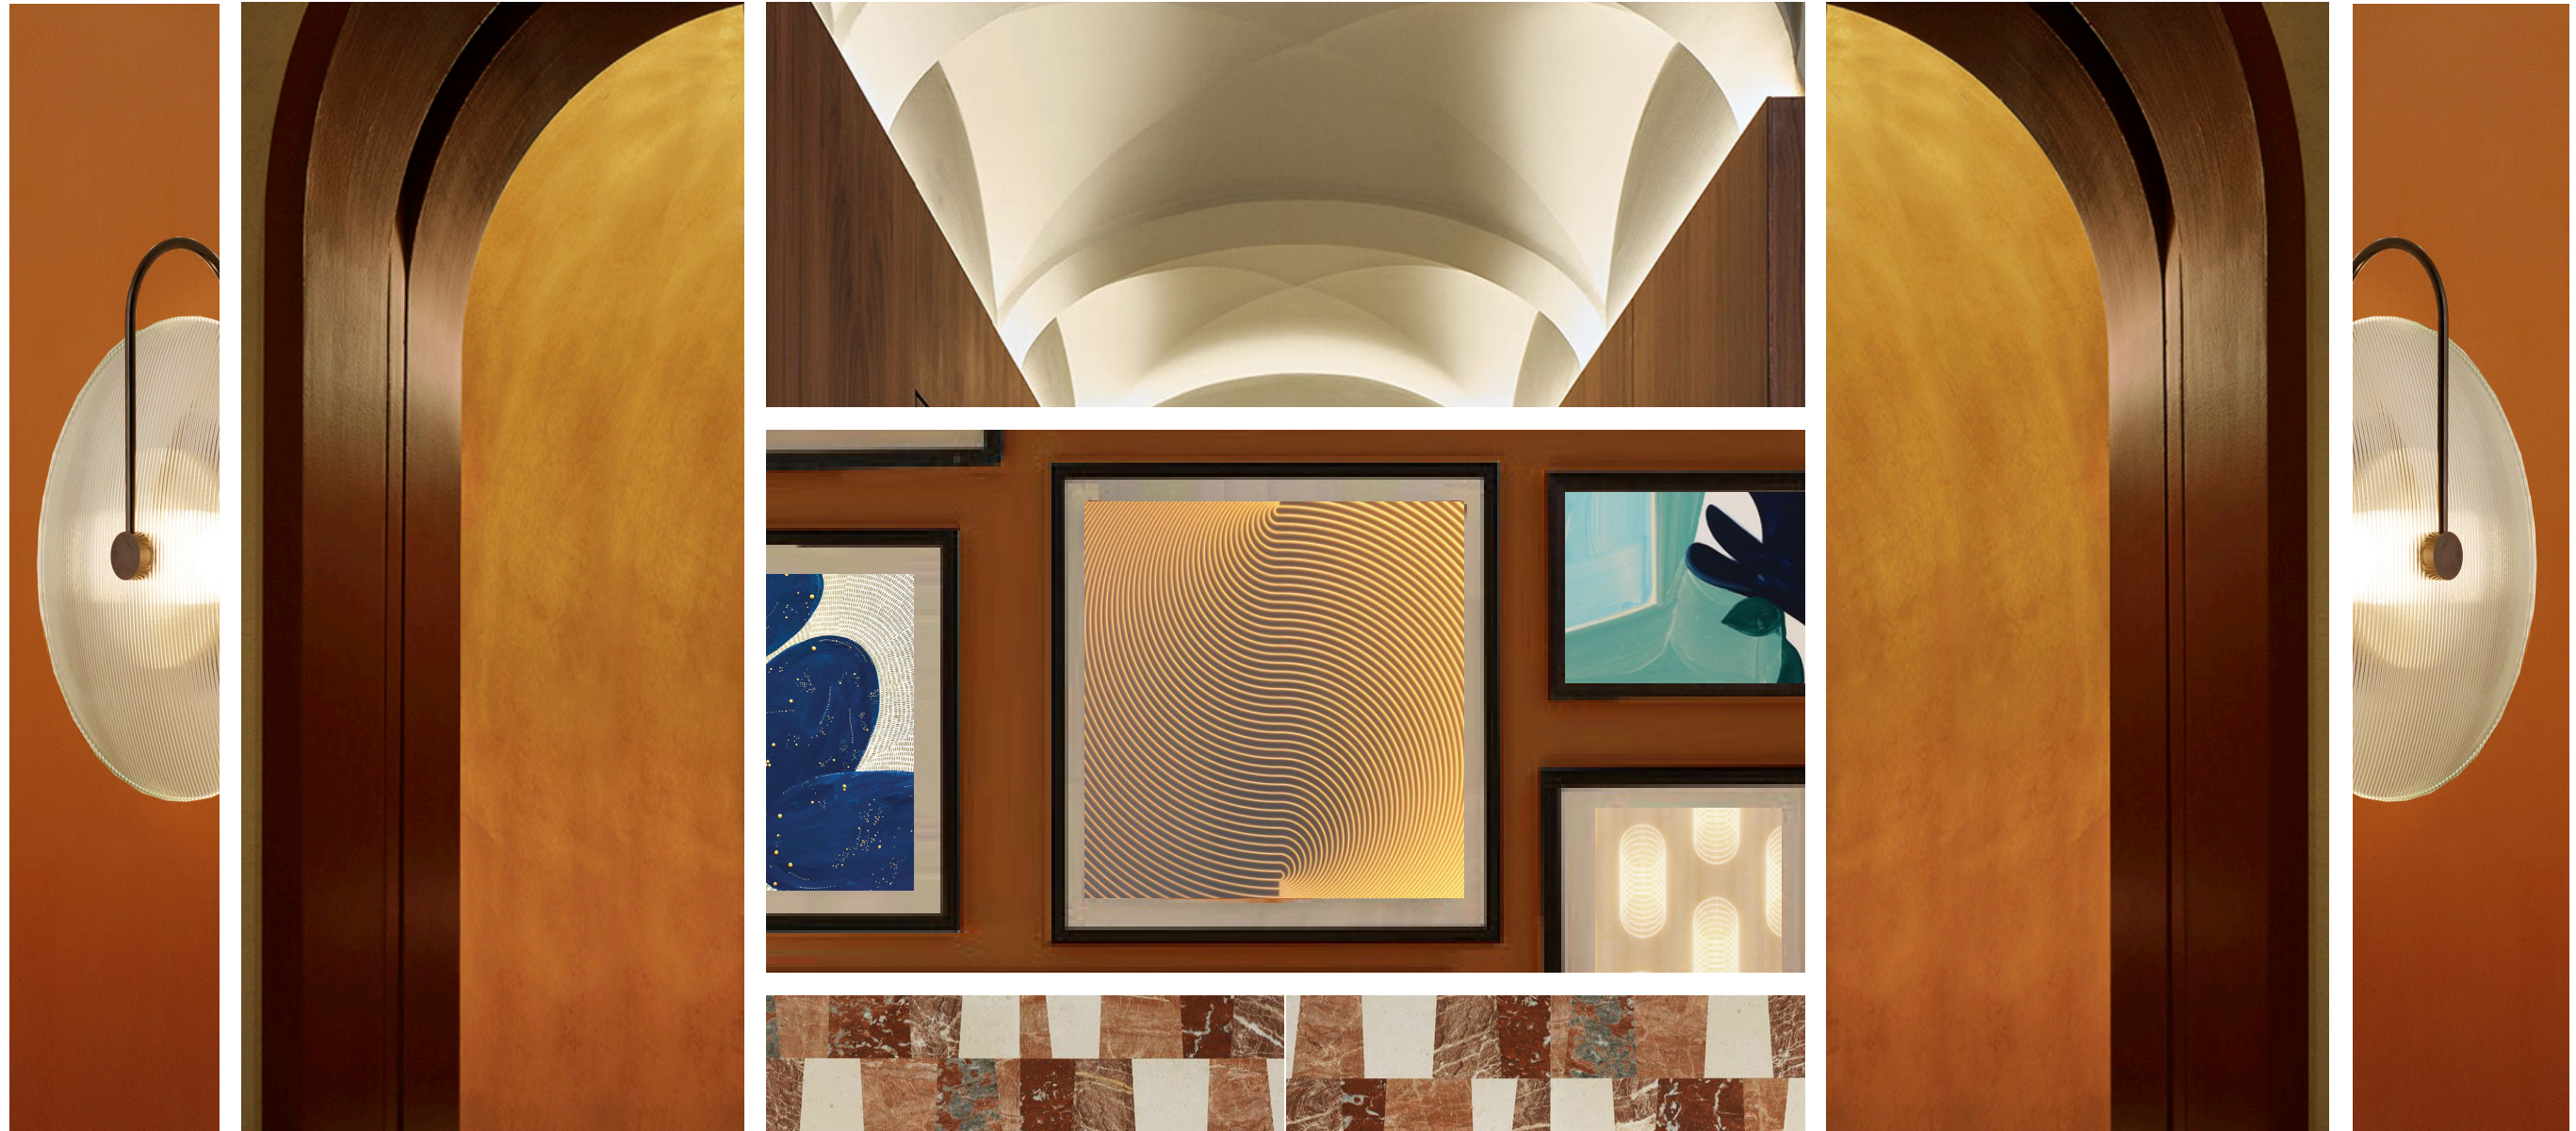

the gallery

Bold
Glamour

Curated
Art

Curiosity