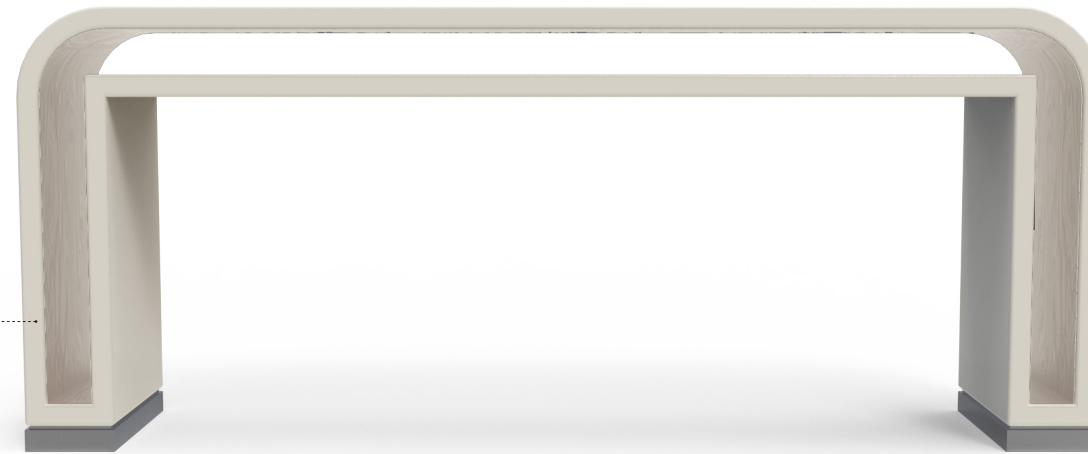

PURCHASED ADA WALL SCONCE
SINUA WALL - CHROME FINISH
LIGHTFORM

CUSTOM FF&E CONSOLE