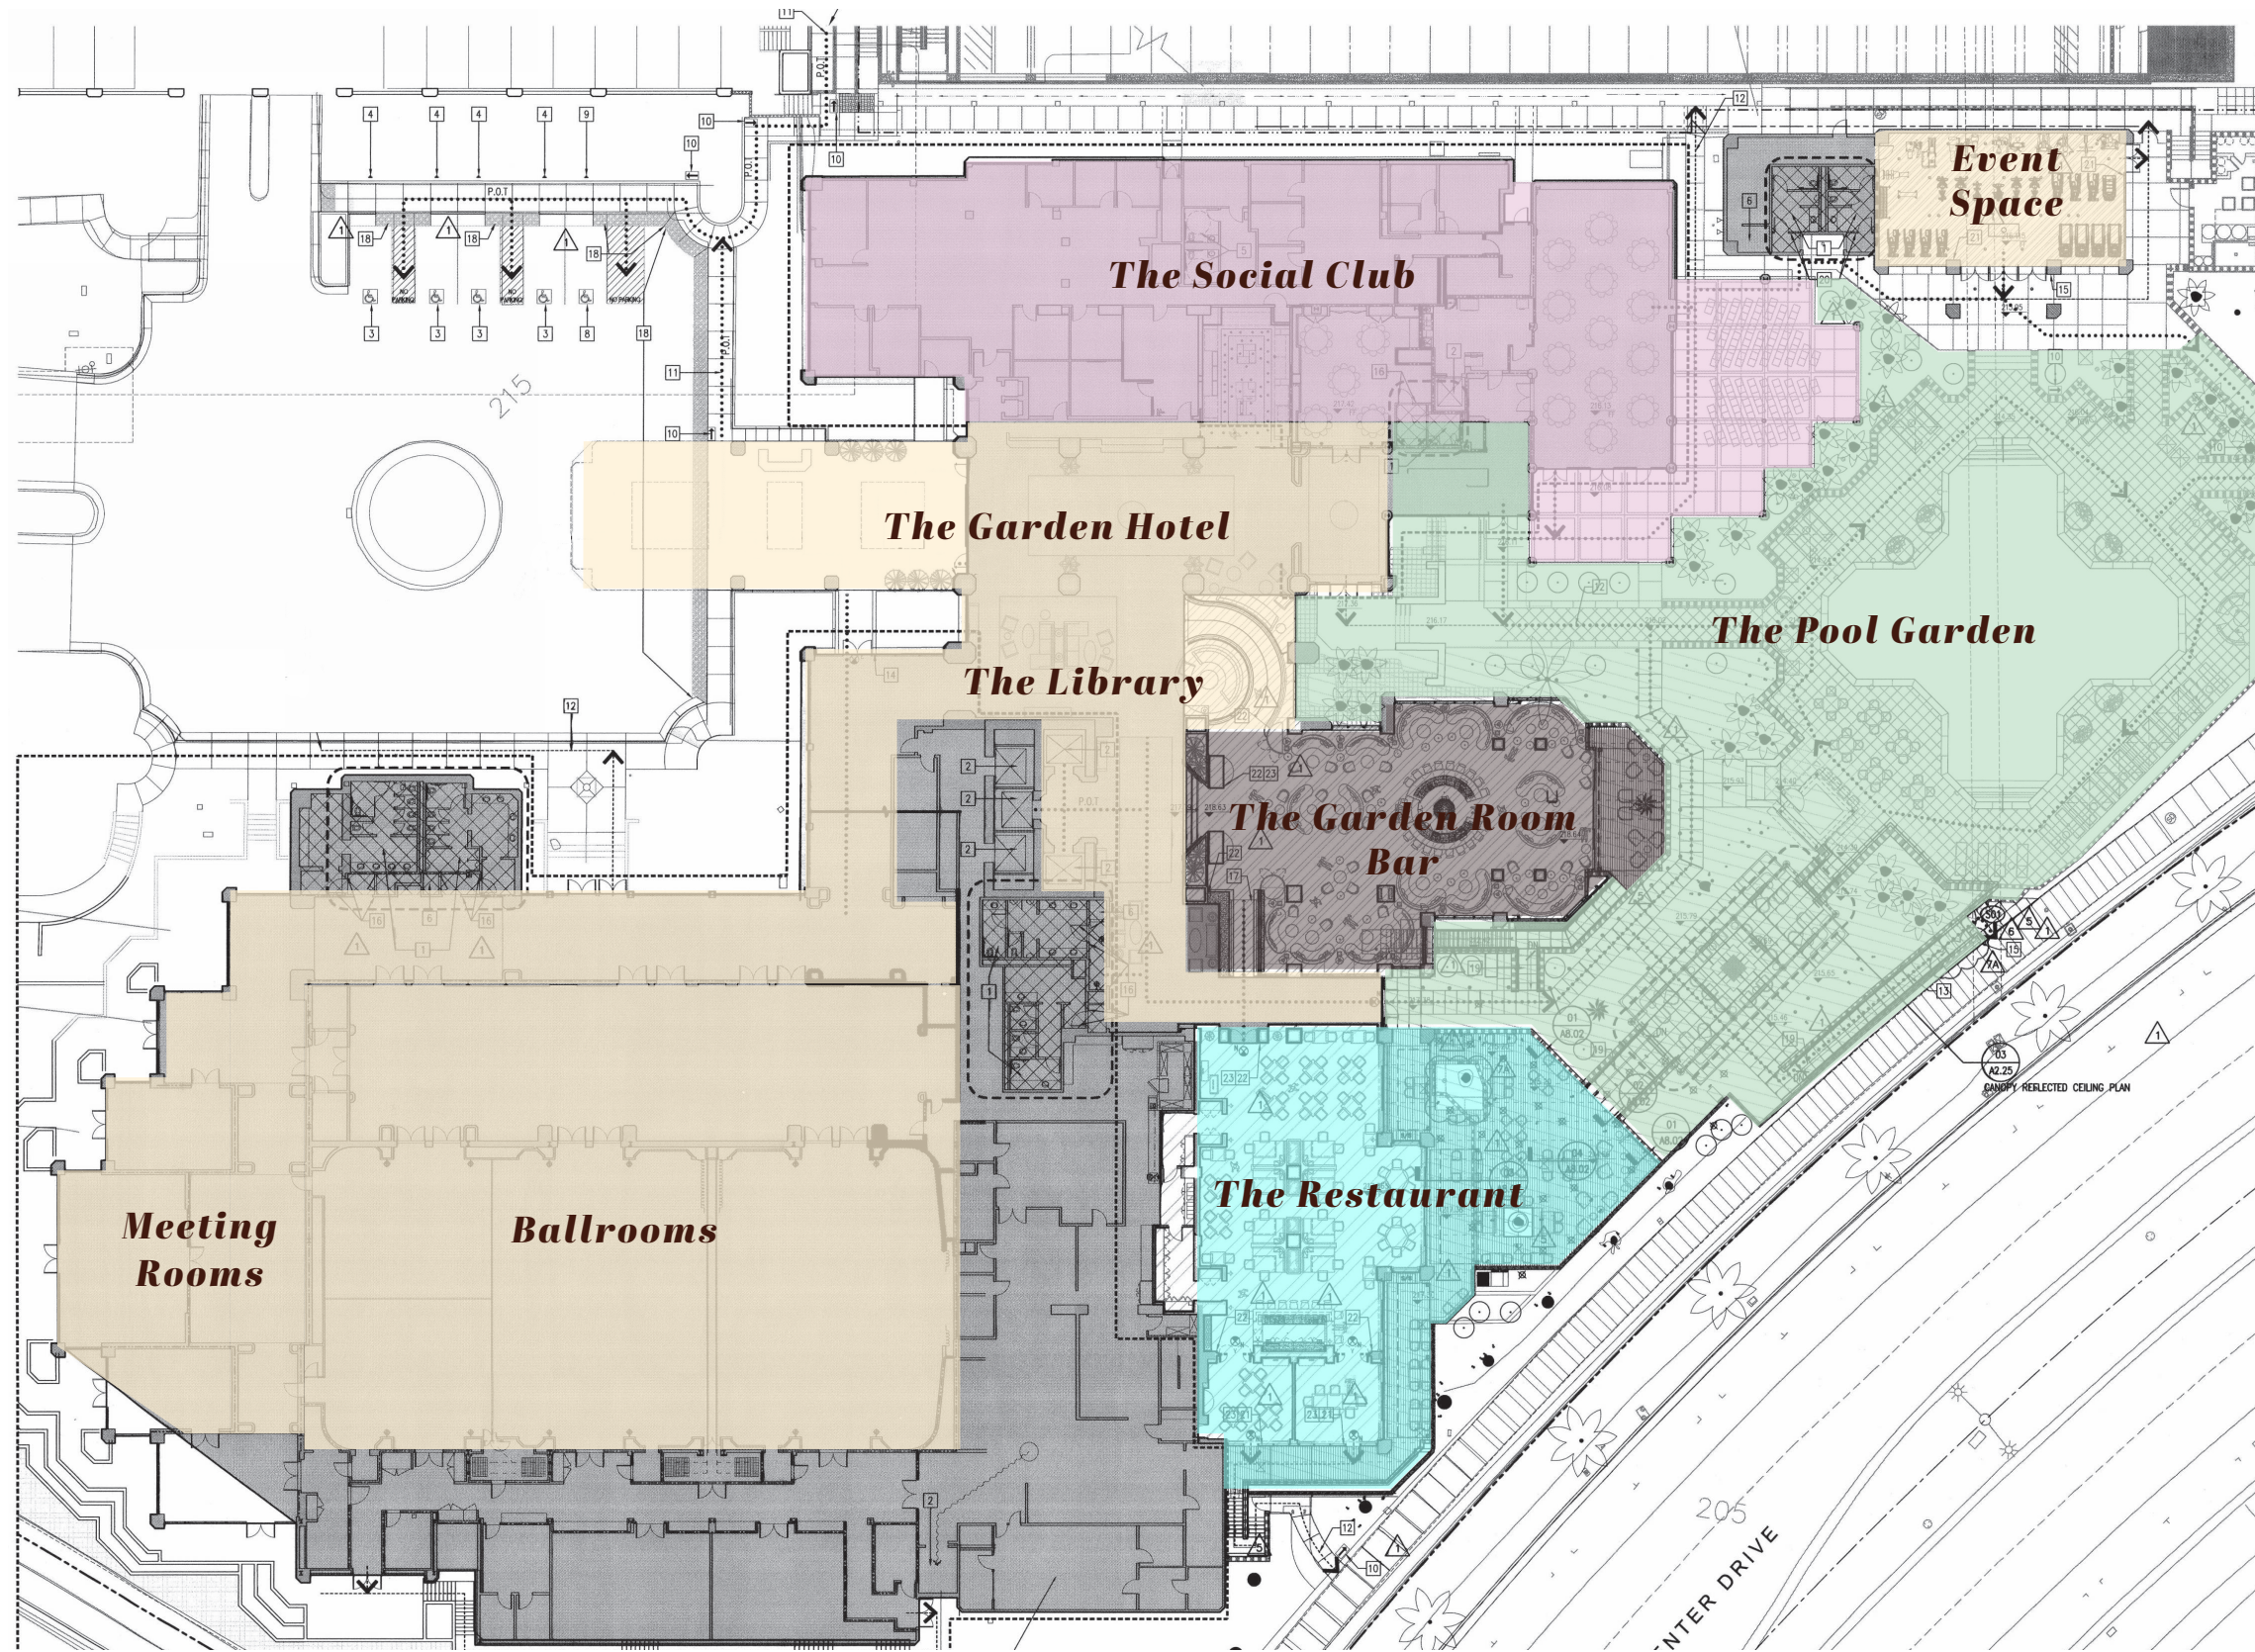

THE JOURNEY | HOTEL GROUND FLOOR - KEY PLAN

- **PUBLIC AREAS**
  WARM, CLASSIC, SOPHISTICATED, LAYERED
- **SOCIAL CLUB**
  BOLD, DISTINCT, EXPERIENTIAL, UNEXPECTED
- **GARDEN ROOM**
  DARK, LUSH, TIMELESS, ENVELOPING
- **RESTAURANT**
  FRESH, REFINED, LIGHT, LOCAL
- **POOL GARDEN**
  BACKYARD, GARDEN, DYNAMIC, RETREAT