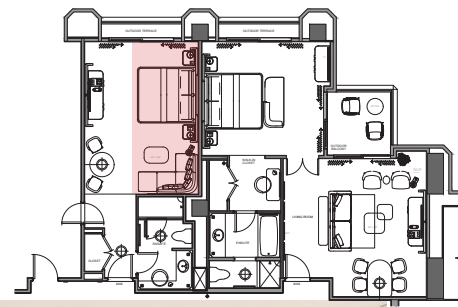

THE JOURNEY | KING ROOM - 3D STUDY OPTION 02