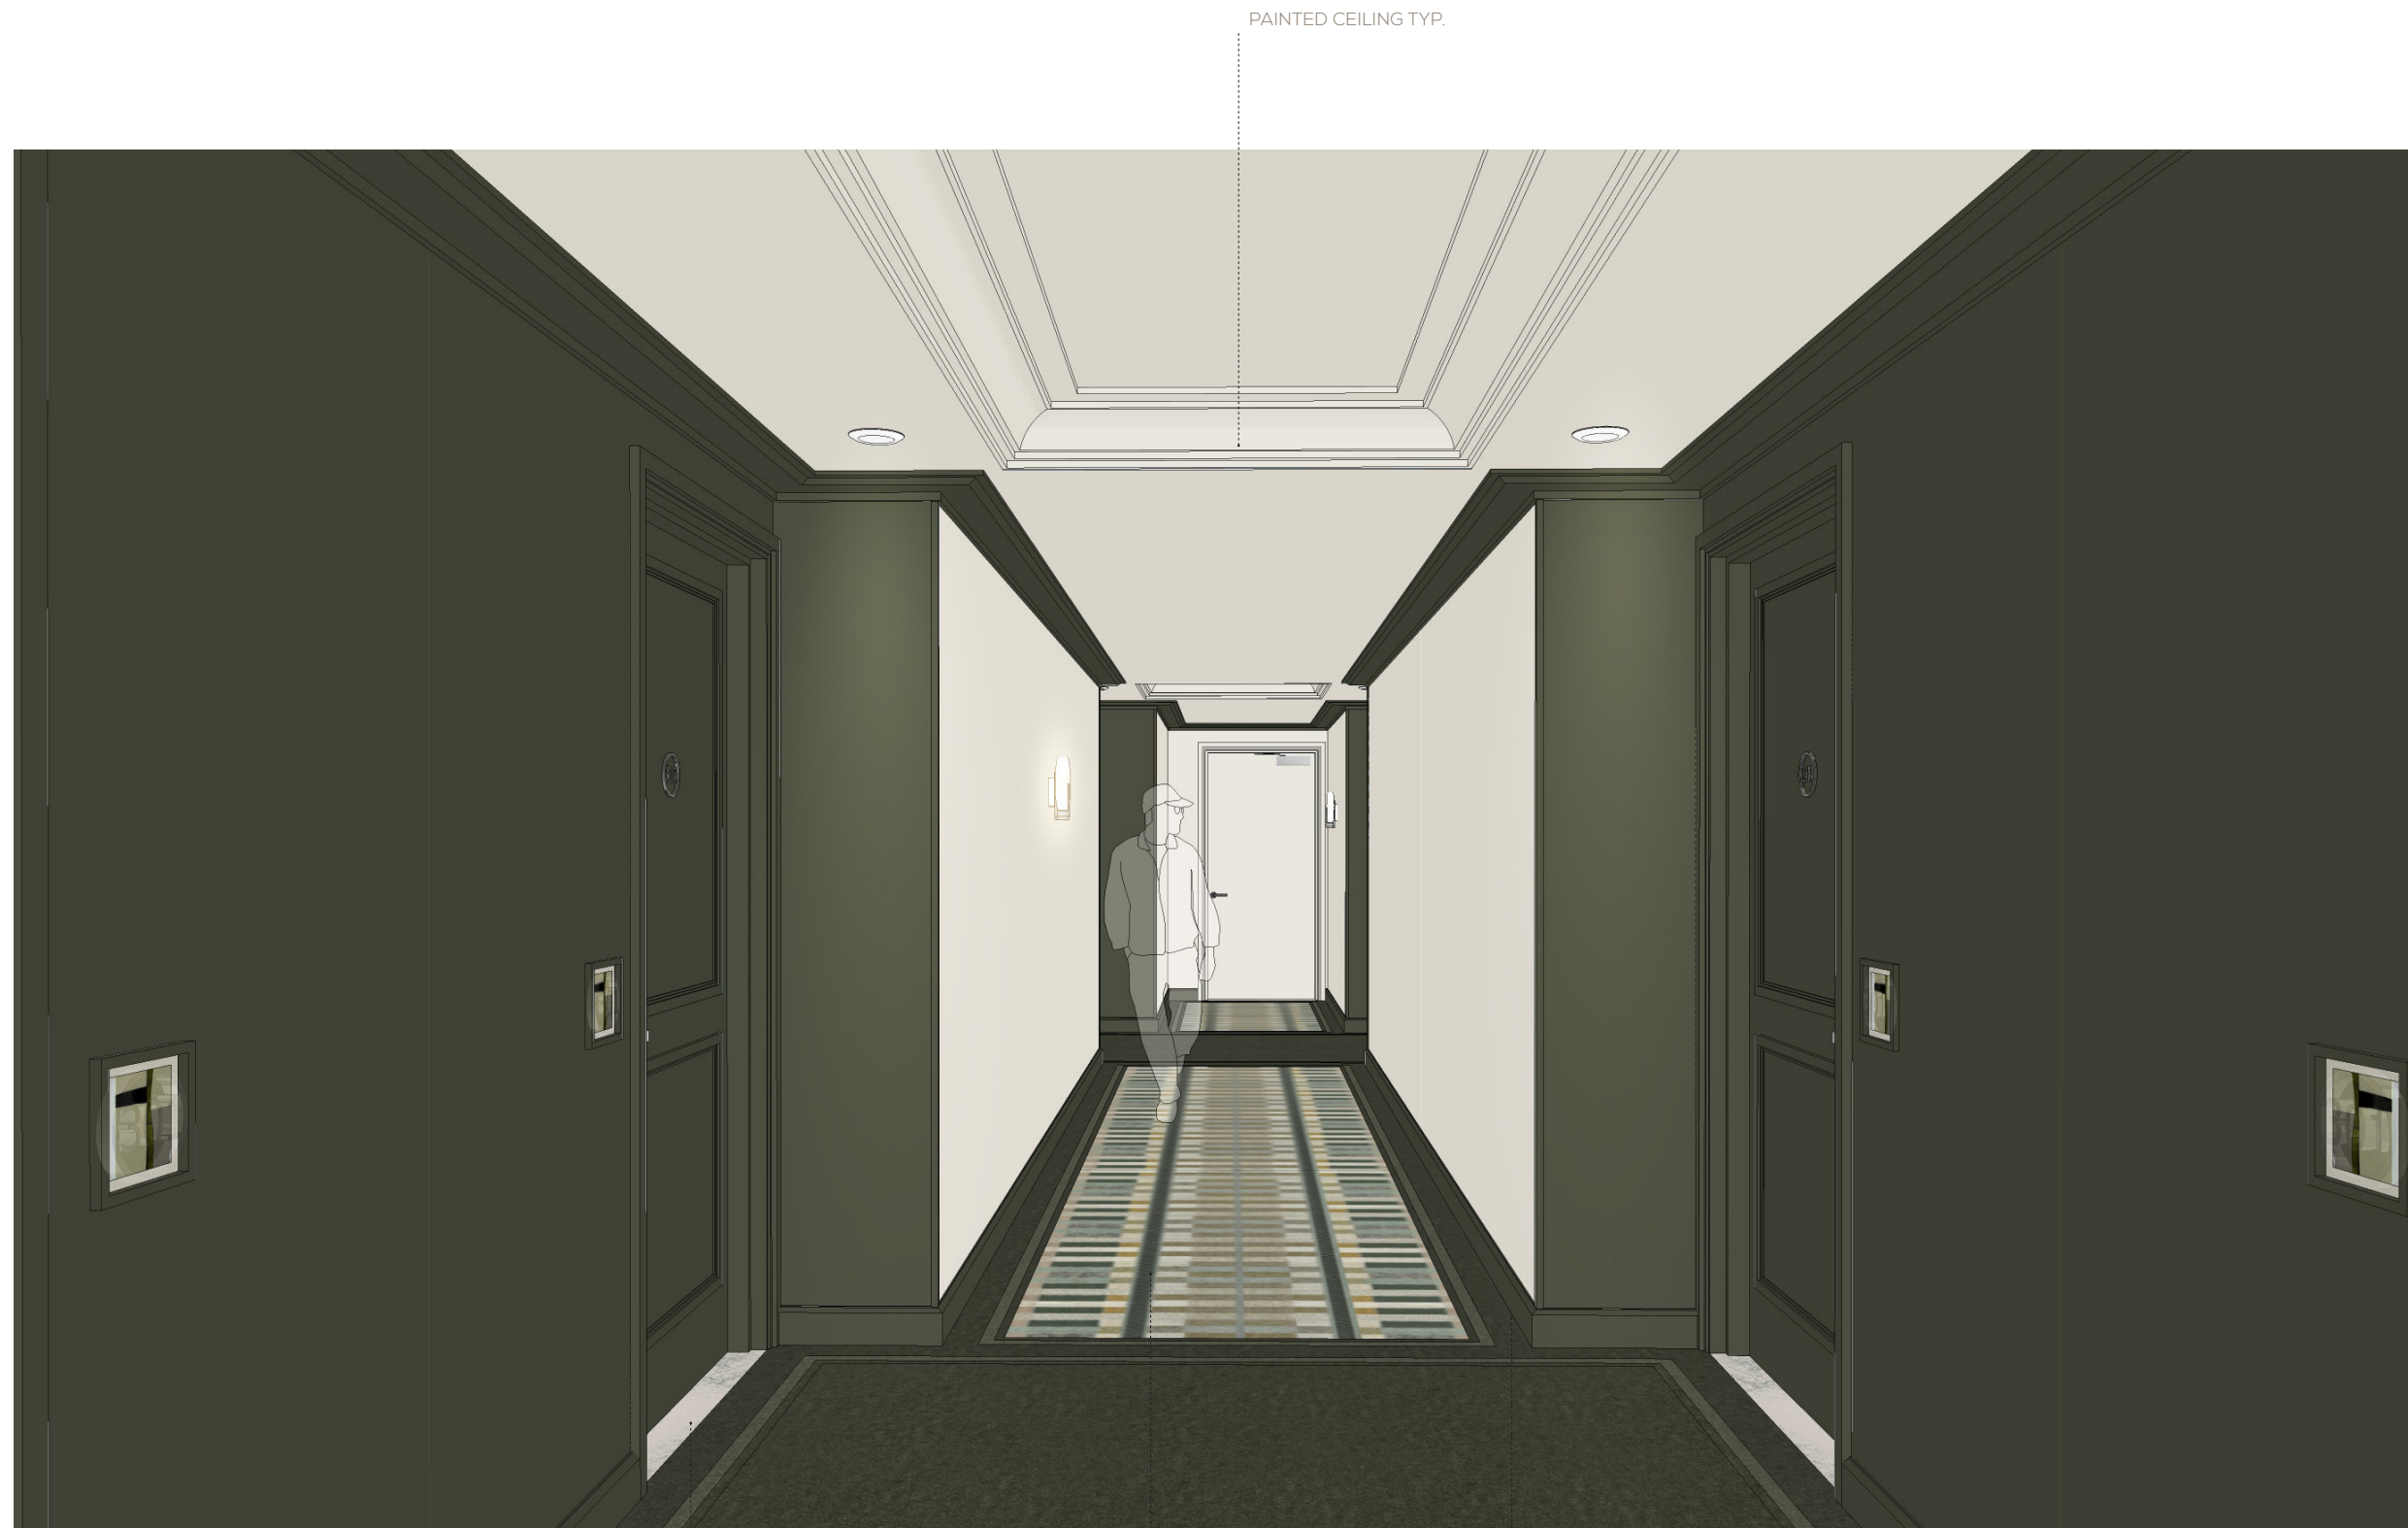

PAINTED CEILING TYP.

EXISTING THRESHOLD TO REMAIN / REPAIR OR REPLACE TO MATCH EXISTING

NEW WALL TO WALL CARPET

PAINTED EXISTING BASEBOARD