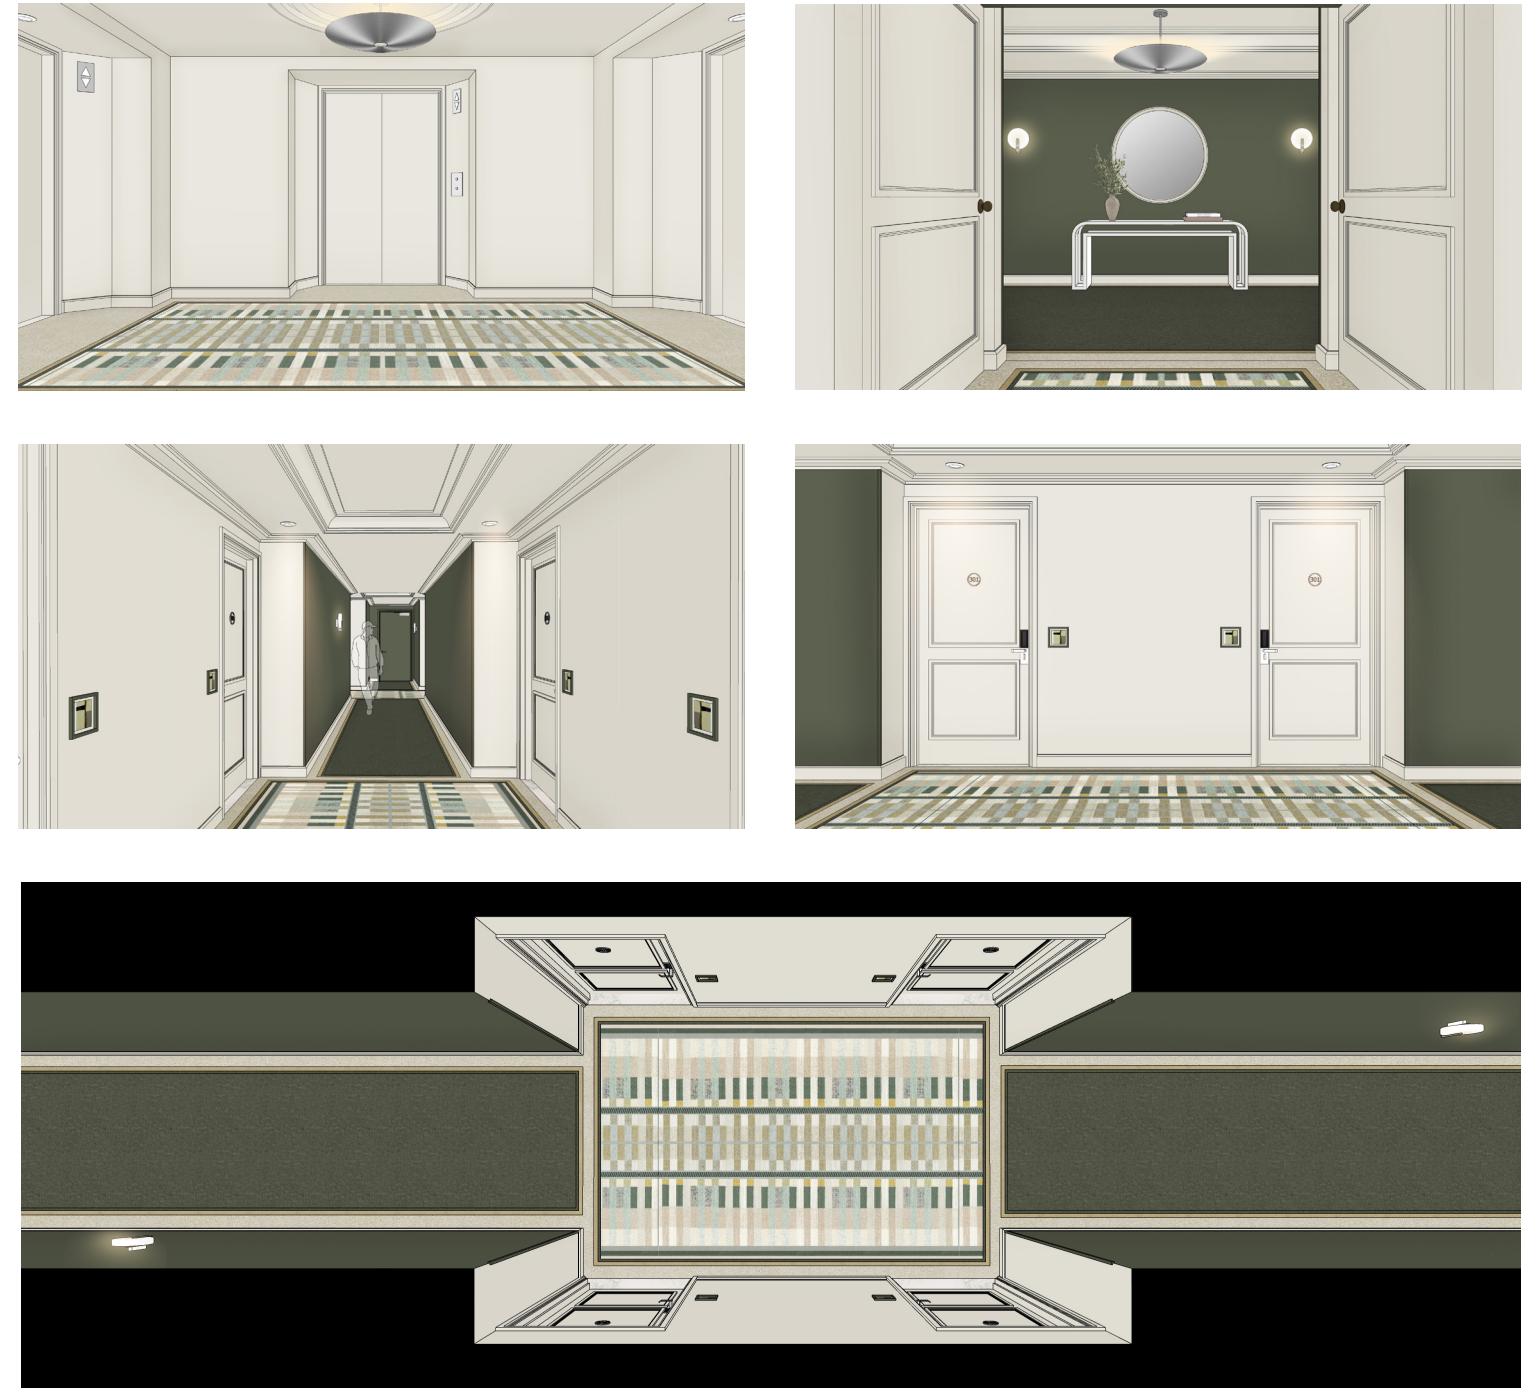

OPTION 2 - LIGHT SCHEME