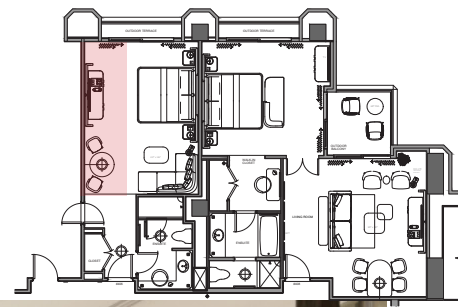

THE JOURNEY | KING ROOM - 3D STUDY OPTION 02