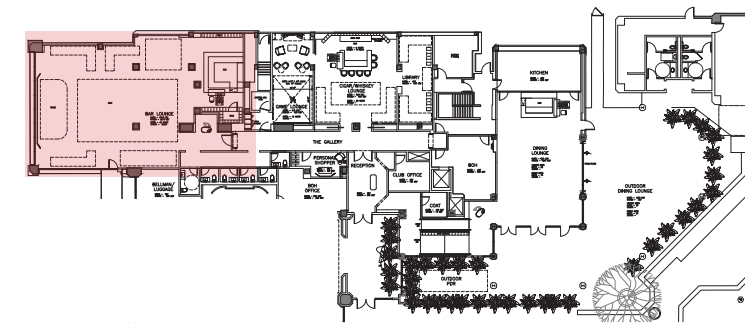

*entertainment room
lounge*