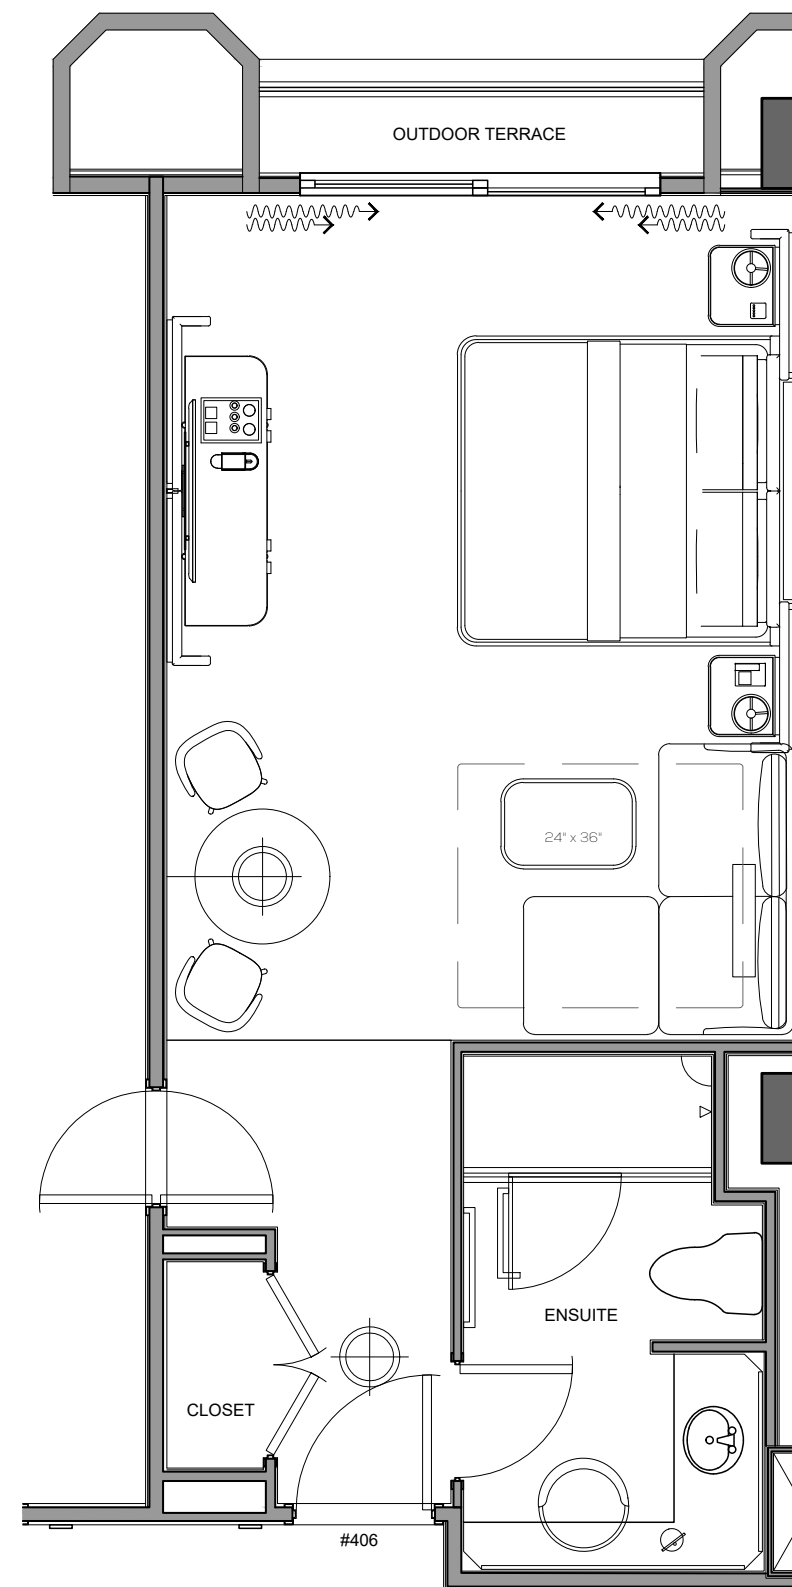

THE JOURNEY | HOTEL GUESTROOM MOCK-UP PLANS - PROPOSED FURNITURE LAYOUT

KING ROOM

STUDIO SUITE

THE JOURNEY | HOTEL GUESTROOM MOCK-UP PLANS - ALTERNATE LAYOUT STUDIES

ALTERNATE SOFA
TO BE MOCK UP FOR
ROOM REVIEW

NOT SUFFICIENT
SPACE FOR
SOFA BED

THE JOURNEY | KING ROOM - 3D STUDY OPTION 01

NEW DRAPERY & SHEER PANELS

PROPOSED LOCATION FOR NEW ART BY ART CONSULTANT

PAINTED EXISTING CEILING, MOLDING, WALLS & BASEBOARD