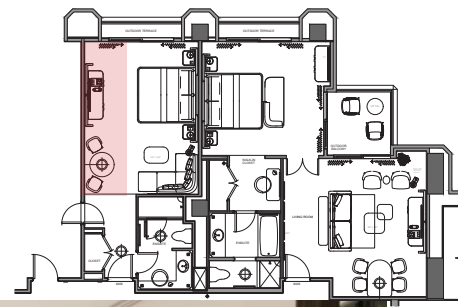

THE JOURNEY | KING ROOM - 3D STUDY OPTION 01