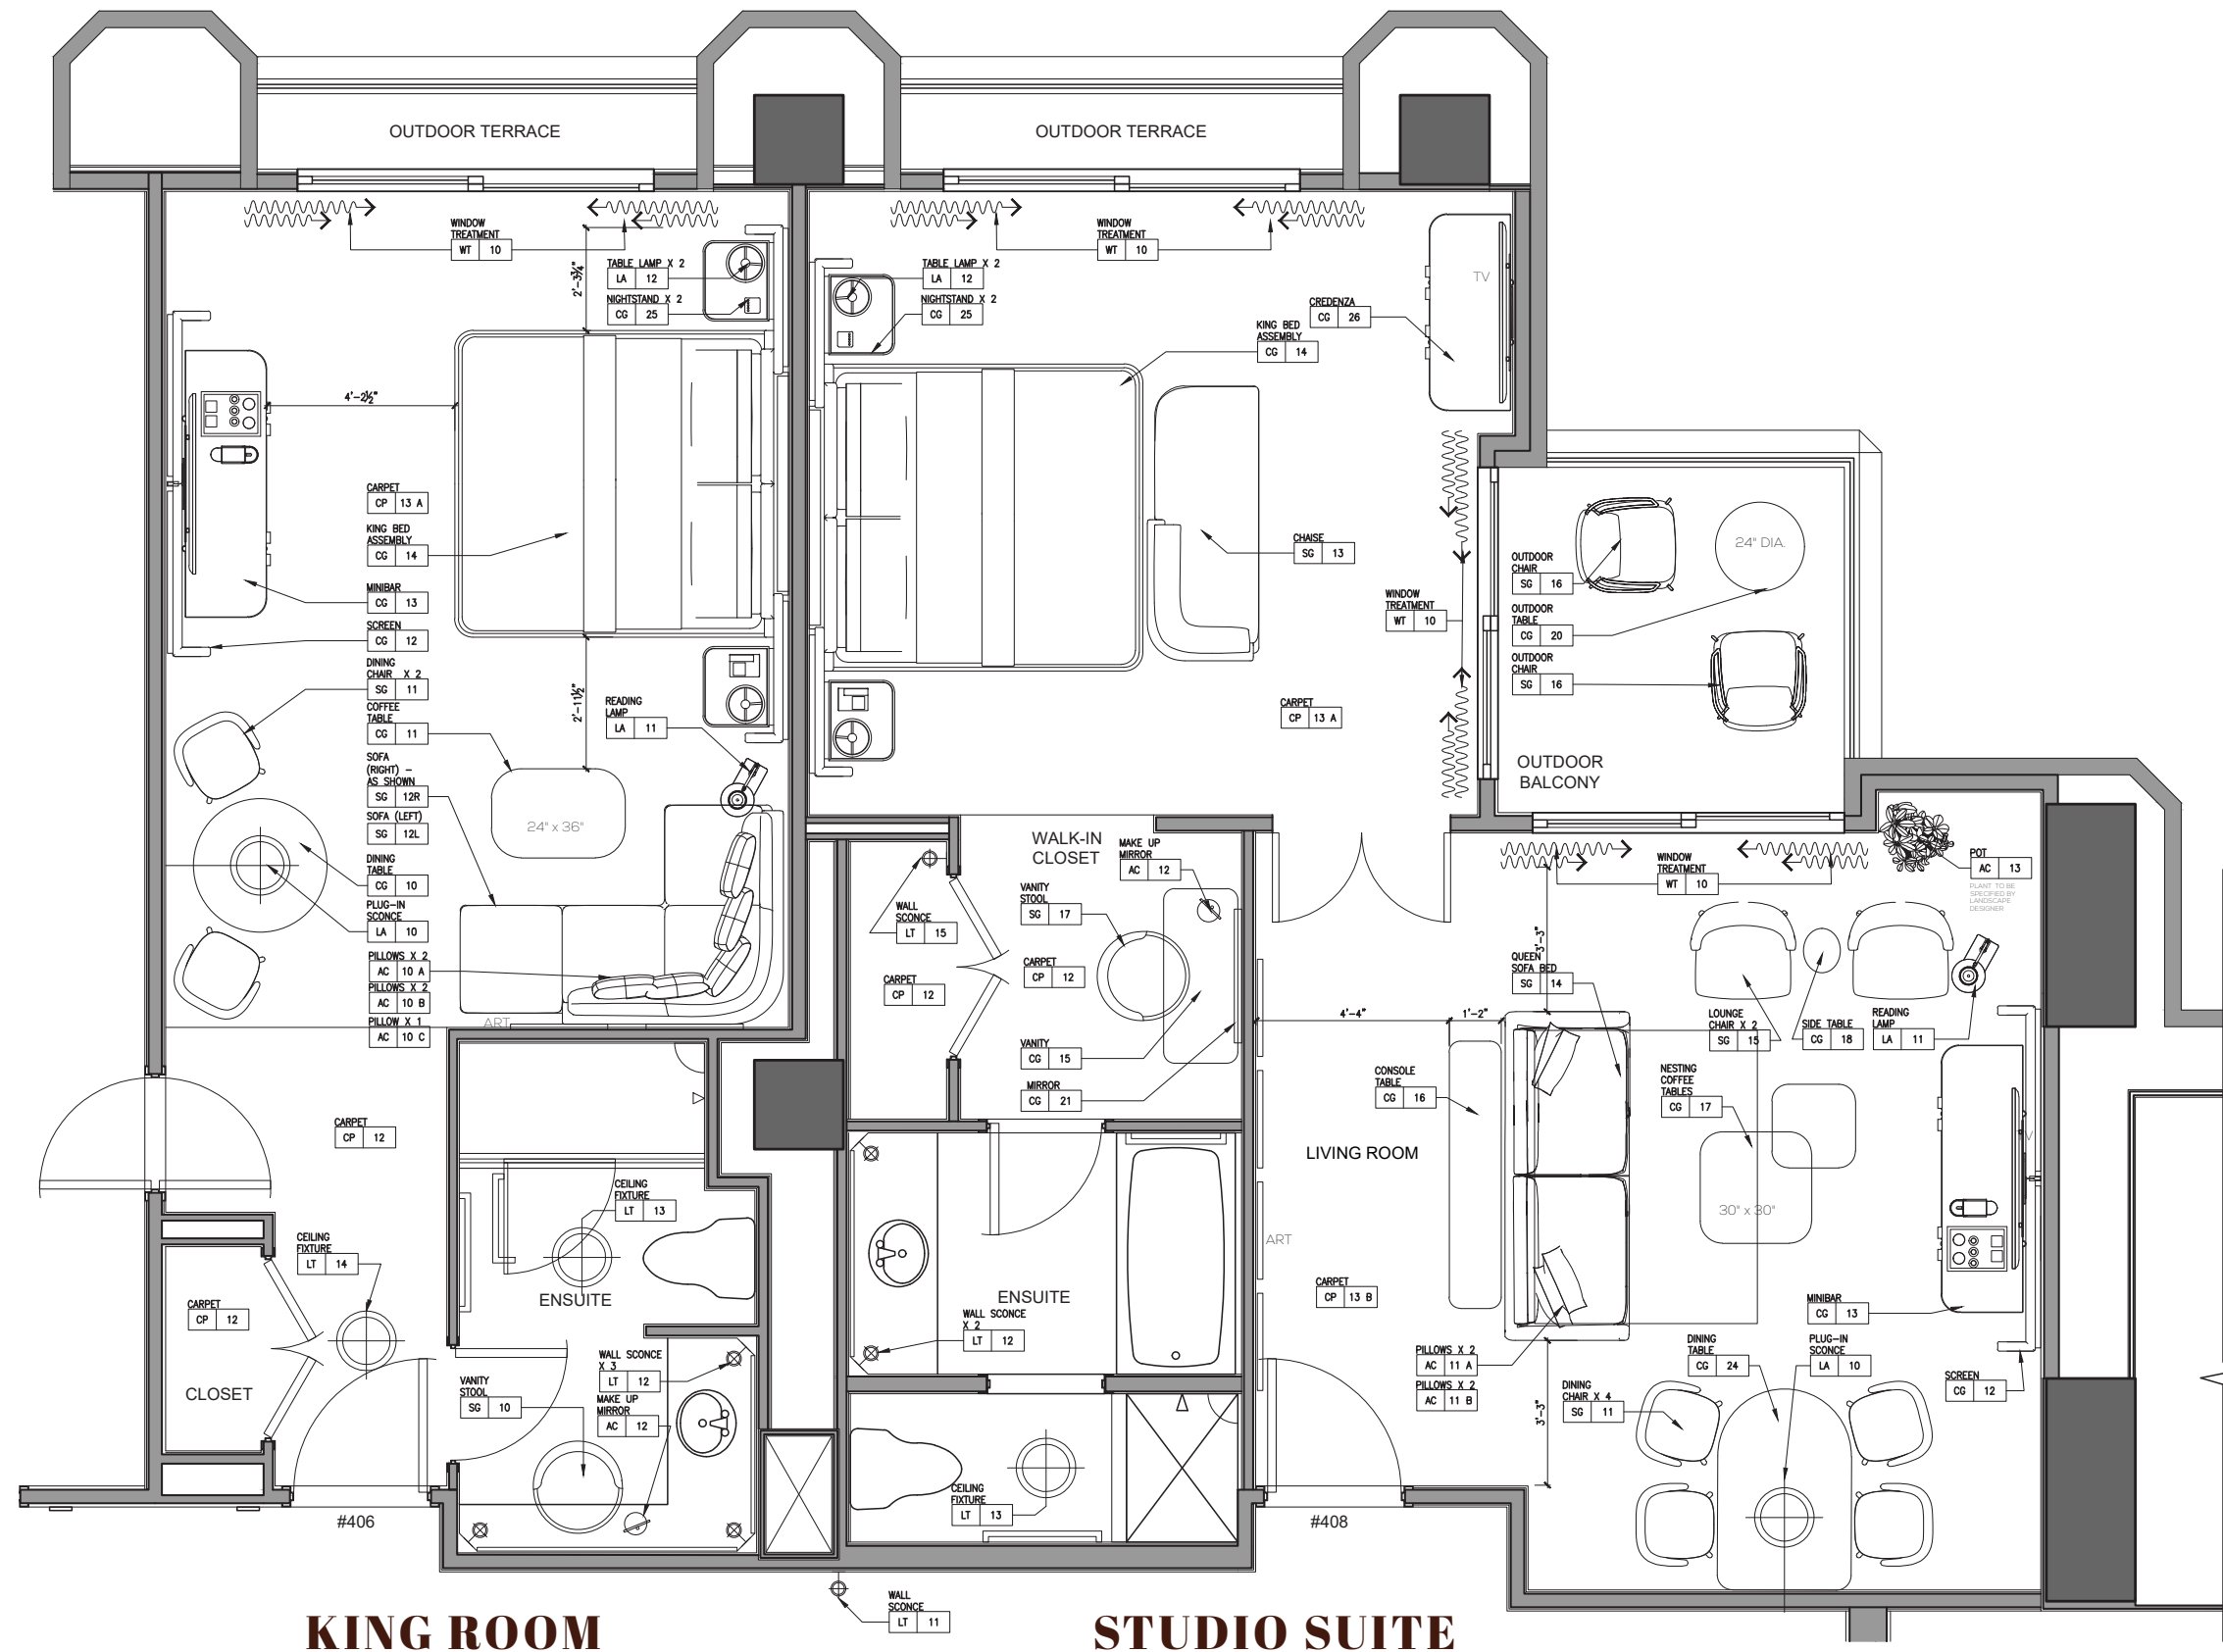

NEW STONE FLOOR BEHIND RECEPTION

REVEAL DETAIL TO MATCH EXISTING
WALL PANEL AT OPPOSITE SIDE OF
THE ROOM

PAINTED/ STAINED WOOD FINISH
WALL BEHIND

WOOD FINISH MILLWORK
INTEGRATED LIGHTING
LOCKABLE GLASS DOOR & DRAWER

THE JOURNEY | HOTEL GUESTROOM MOCK-UP PLANS - PROPOSED FURNITURE LAYOUT

KING ROOM

STUDIO SUITE

THE JOURNEY | HOTEL GUESTROOM MOCK-UP PLANS - ALTERNATE LAYOUT STUDIES

ALTERNATE SOFA
TO BE MOCK UP FOR
ROOM REVIEW