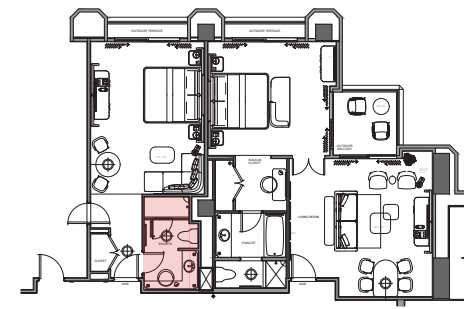

THE JOURNEY | HOTEL GUESTROOM ENSUITE - 3D STUDY

WALL TILE TO BE REPLACED TO MATCH EXISTING

PROPOSED ARTWORK LOCATION BY ART CONSULTANT

APPLIED PAINTED TRIM PROFILE BY BRENLO

EXISTING MIRROR TO REMAIN

PAINT EXISTING WOOD FRAME

NEW HARD-WIRED SCNCE