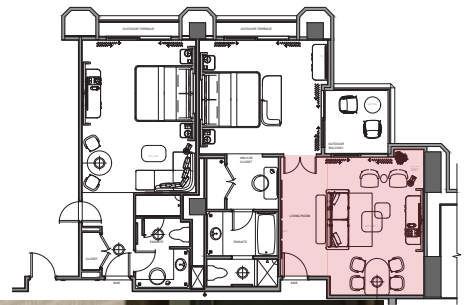

CUSTOM MINI-BAR WITH INTEGRATED MINI FRIDGE & SAFE

EXISTING ENSUITE

VANITY/CLOSET

LOUNGE

WORK/DINE

ENTERTAINMENT

SLEEP

ENTERTAINMENT/STORAGE