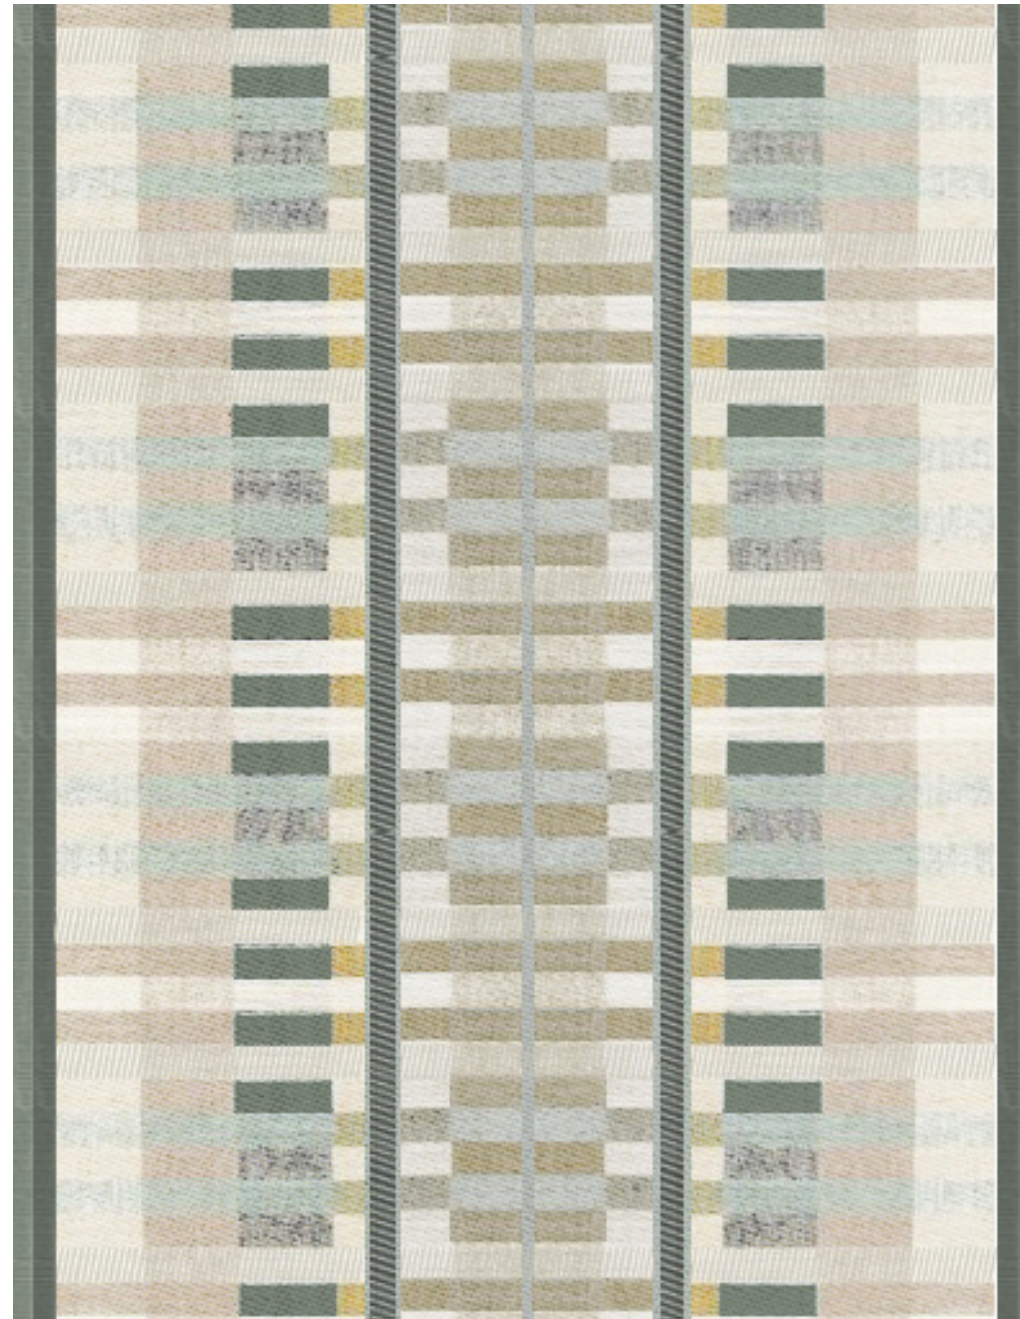

Pattern Design Direction