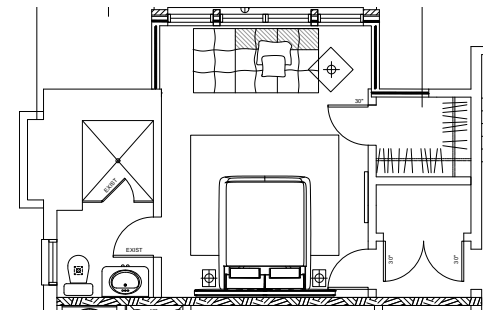

“HIS’ BEDROOM | FF&E CONCEPT