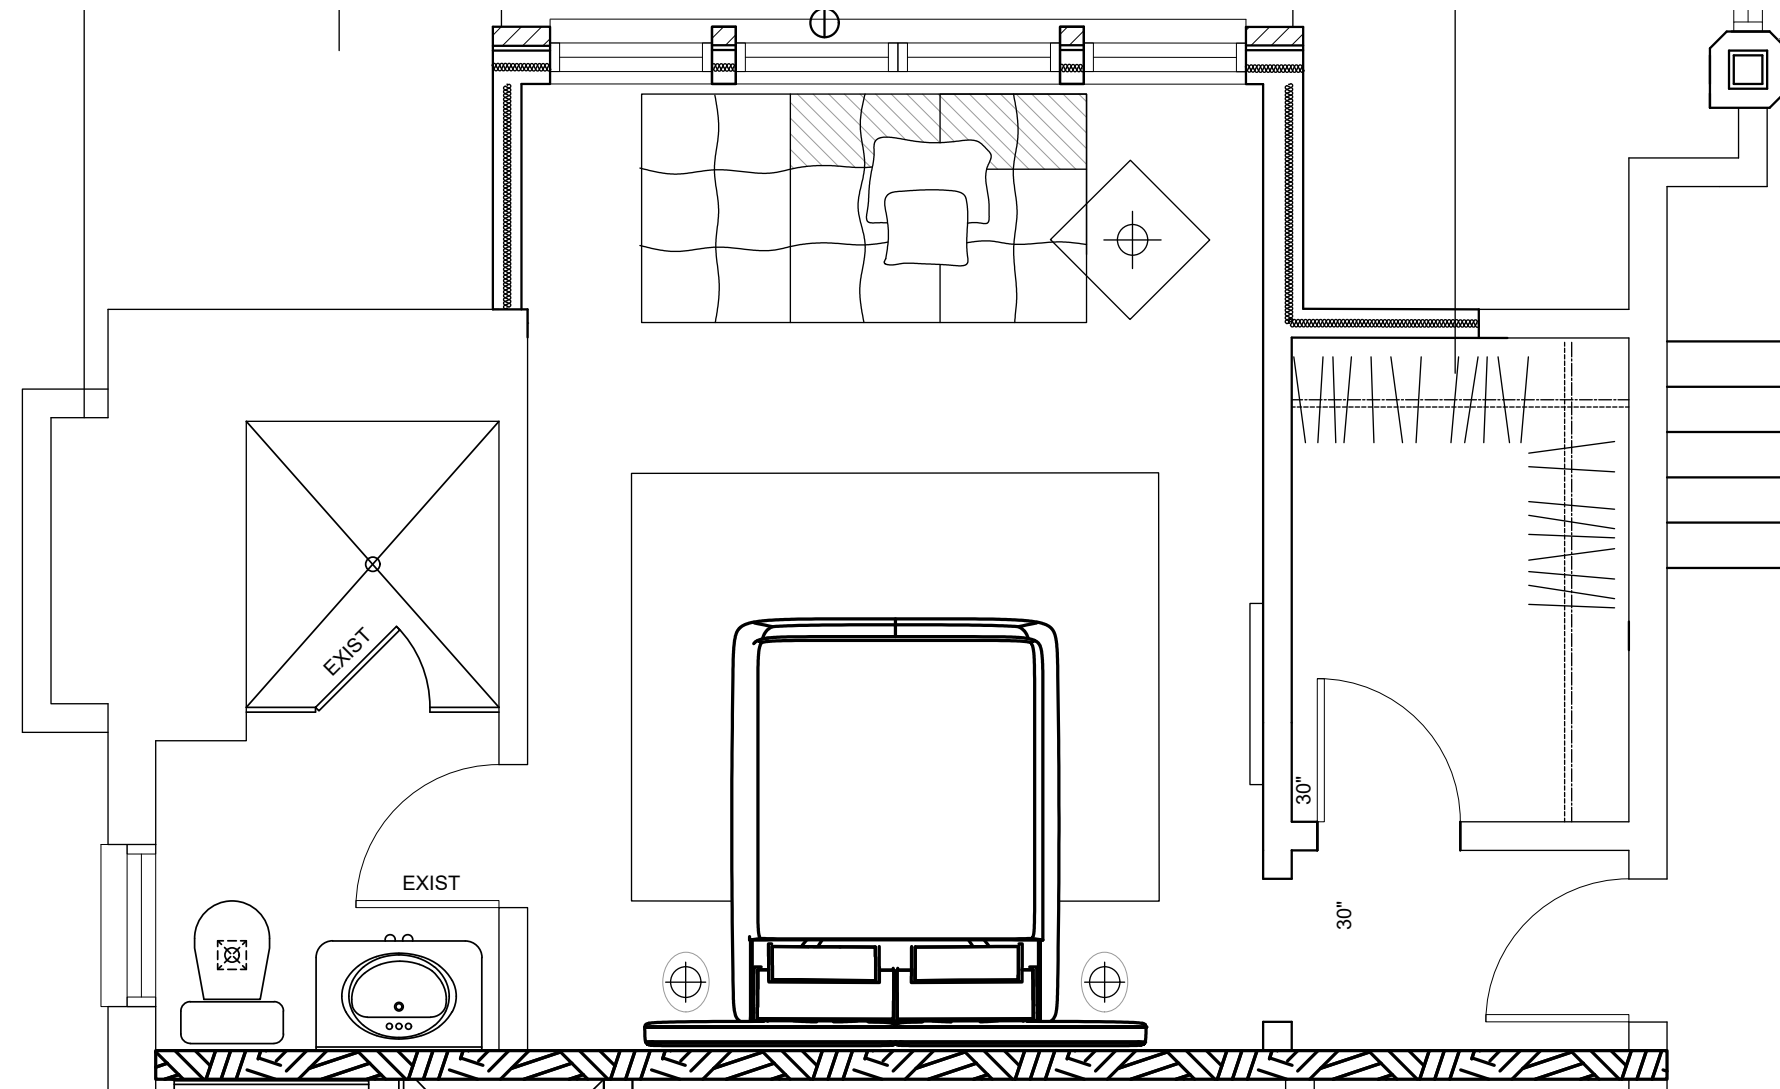

SECOND LEVEL | FLOOR PLAN FROM SCHEMATIC PRESENTATION FOR REFERENCE

'HER'S' BEDROOM | FF&E CONCEPT - TWO OPTIONS COMPARISON

OPTION A

OPTION B

'HER'S' BEDROOM | FF&E CONCEPT - OPTION A

'HER'S' BEDROOM | FF&E CONCEPT - OPTION B

CLAIRE BED
BY DITRA ITALIA

SCALA ROUND
STOOL
STÉPHANE PARMENTIER
X GIOBAGNARA

HORIZON TASK
LAMP
BY HOUSE OF TROY

SIDE TABLE
BY BONALDO

AGATHA BOTANICAL RUG
BY RUG SOCIETY

BUBBLE SOFA
BY ROCHE BOBOIS

'HIS' BEDROOM | FF&E CONCEPT - FLOOR PLAN