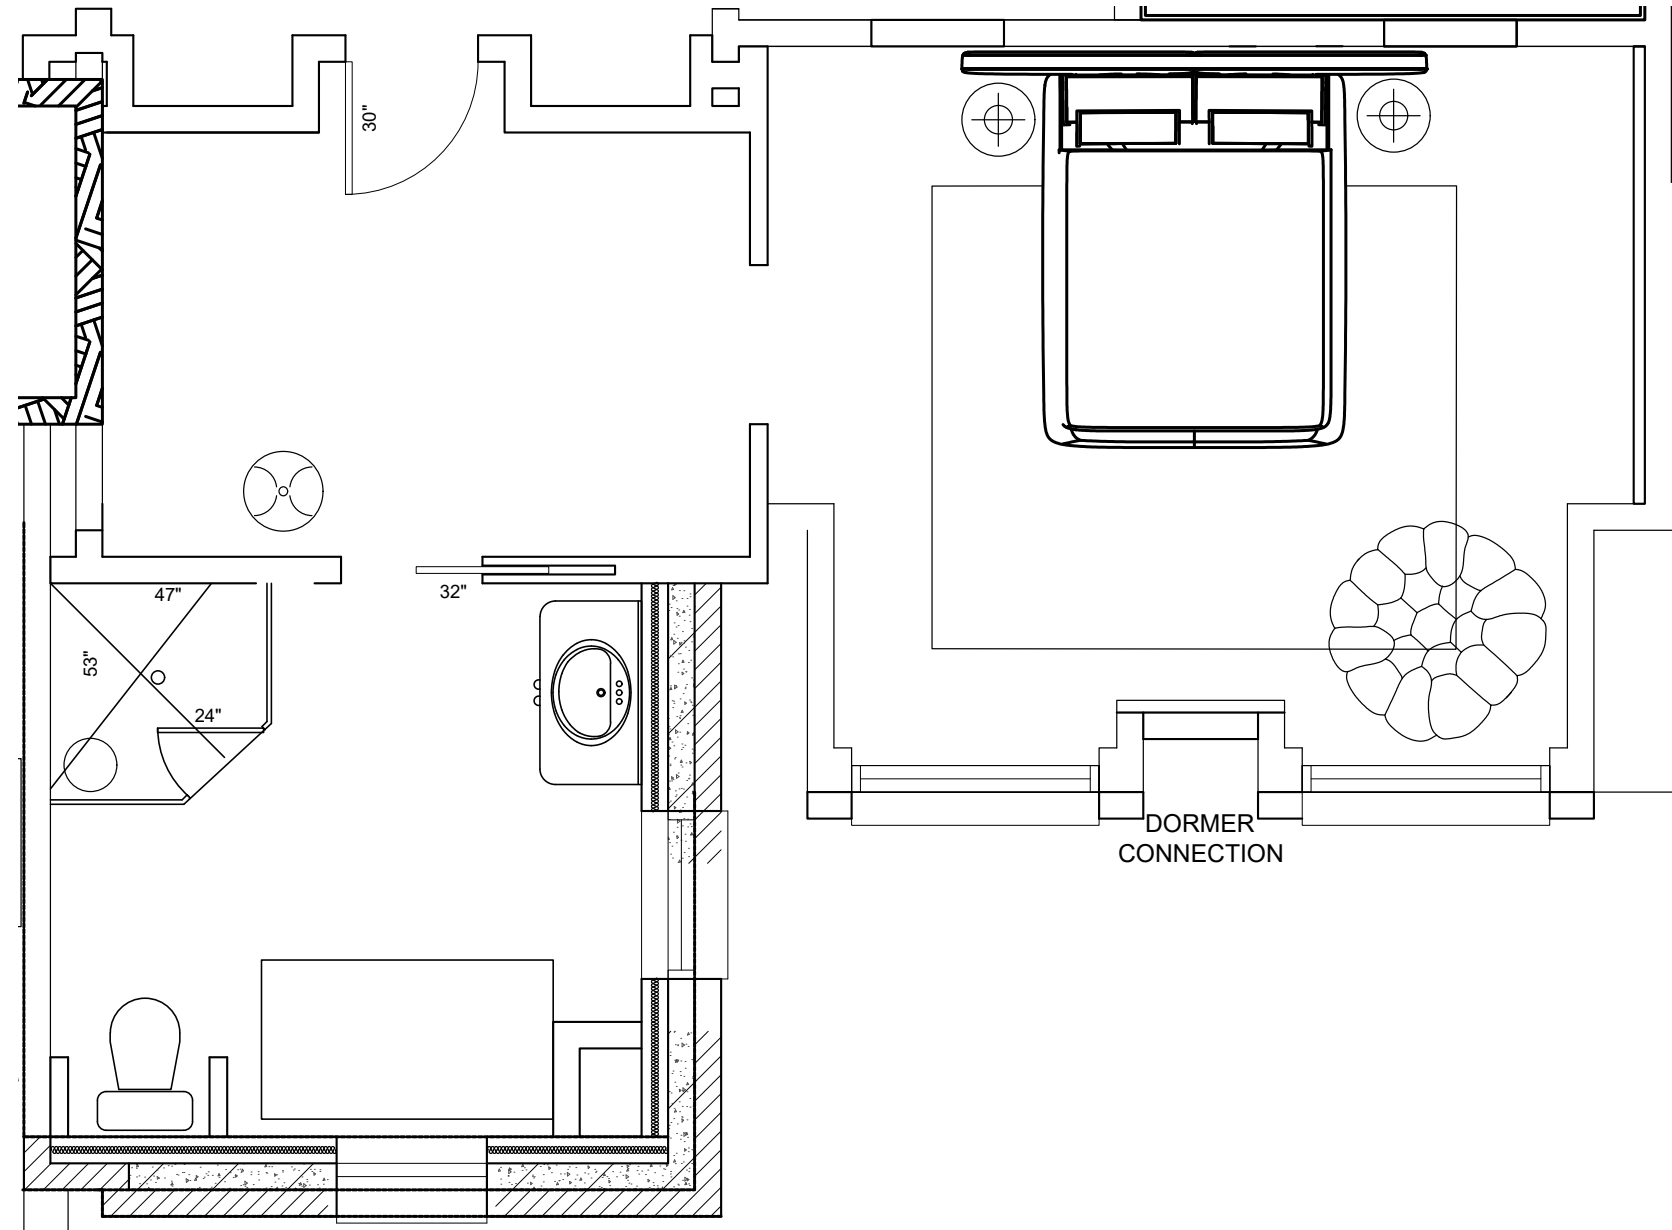

SECOND LEVEL | FLOOR PLAN FROM SCHEMATIC PRESENTATION FOR REFERENCE

'HER'S' BEDROOM | FF&E CONCEPT - TWO OPTIONS COMPARISON

OPTION A

OPTION B

'HER'S' BEDROOM | FF&E CONCEPT - OPTION A

'HER'S' BEDROOM | FF&E CONCEPT - OPTION B

'HER'S' BEDROOM | FF&E CONCEPT - REFERENCES

IC LIGHTS TABLE
BY FLOS

CHLOÉ VANITY DESK
BY PIANCA

TOKI BEDSIDE TABLE
BY FIAM

FLUFF BED
BY BONALDO

PLATEAU SIDE TABLES
BY FEST AMSTERDAM

FLOOR LAMP
BY FLOS

BOTERA ARMCHAIR
BY MINIFORMS

AURA I HAND TUFTED AREA RUG
BY TAI PING

SIMPLEHUMAN WIDE-VIEW SENSOR
MAKEUP MIRROR
BY DILLARDS

'HIS' BEDROOM | FF&E CONCEPT - FLOOR PLAN

'HIS' BEDROOM | FF&E CONCEPT

'HIS' BEDROOM | FF&E CONCEPT

MITZI
BY HUDSON VALLEY