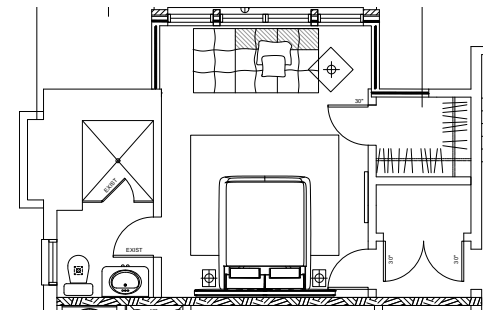

'HIS' BEDROOM | FF&E CONCEPT - FLOOR PLAN

'HIS' BEDROOM | FF&E CONCEPT

'HIS' BEDROOM | FF&E CONCEPT

MITZI
BY HUDSON VALLEY

CLAIRE BED
BY DITRA ITALIA

SCALA ROUND
STOOL
STÉPHANE PARMENTIER
X GIOBAGNARA

HORIZON TASK
LAMP
BY HOUSE OF TROY

SIDE TABLE
BY BONALDO

AGATHA BOTANICAL RUG
BY RUG SOCIETY

BUBBLE SOFA
BY ROCHE BOBOIS

'HIS' BEDROOM | FF&E CONCEPT - FLOOR PLAN

“HIS’ BEDROOM | FF&E CONCEPT

“HIS’ BEDROOM | FF&E CONCEPT

PHANTON MIRROR
BY FLAM ITALIA