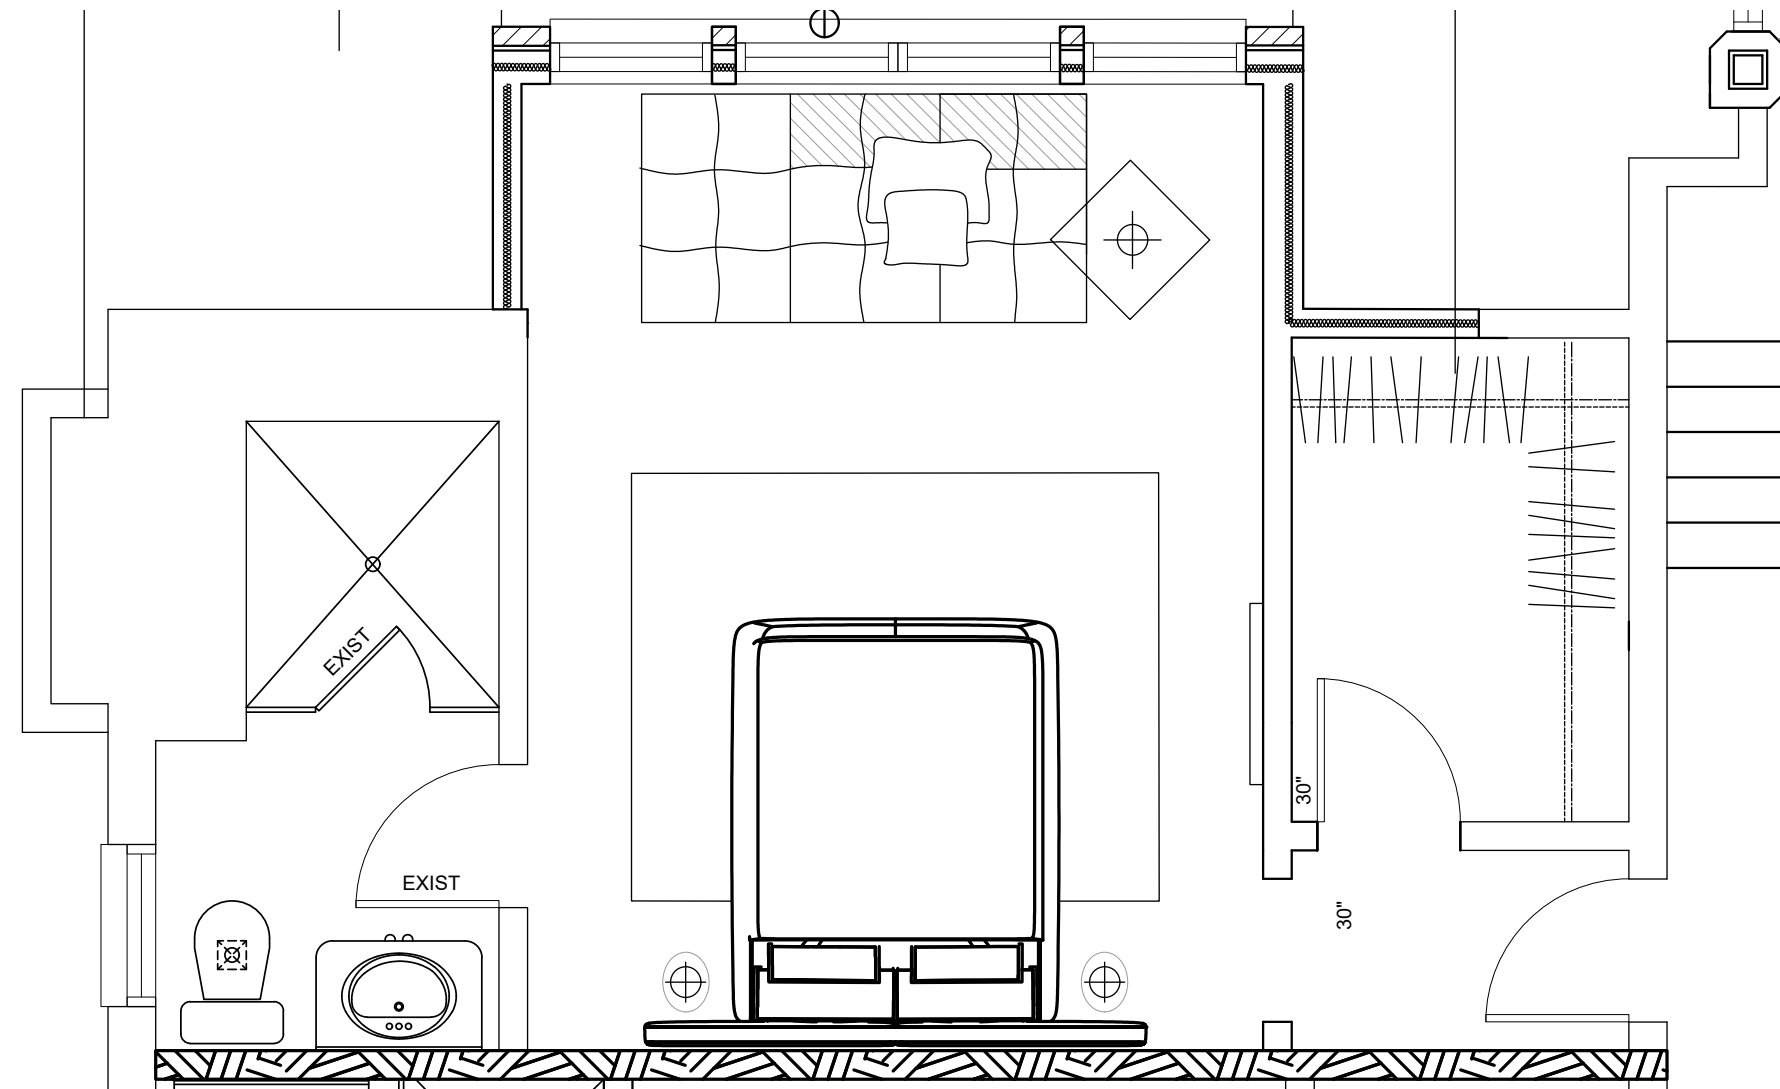

'HIS' BEDROOM | FF&E CONCEPT - FLOOR PLAN

'HIS' BEDROOM | FF&E CONCEPT

'HIS' BEDROOM | FF&E CONCEPT

MITZI
BY HUDSON VALLEY

CLAIRE BED
BY DITRA ITALIA

SCALA ROUND
STOOL
STÉPHANE PARMENTIER
X GIOBAGNARA

HORIZON TASK
LAMP
BY HOUSE OF TROY

SIDE TABLE
BY BONALDO

AGATHA BOTANICAL RUG
BY RUG SOCIETY

BUBBLE SOFA
BY ROCHE BOBOIS

'HIS' BEDROOM | FF&E CONCEPT - FLOOR PLAN

“HIS’ BEDROOM | FF&E CONCEPT

“HIS’ BEDROOM | FF&E CONCEPT

PHANTON MIRROR
BY FLAM ITALIA