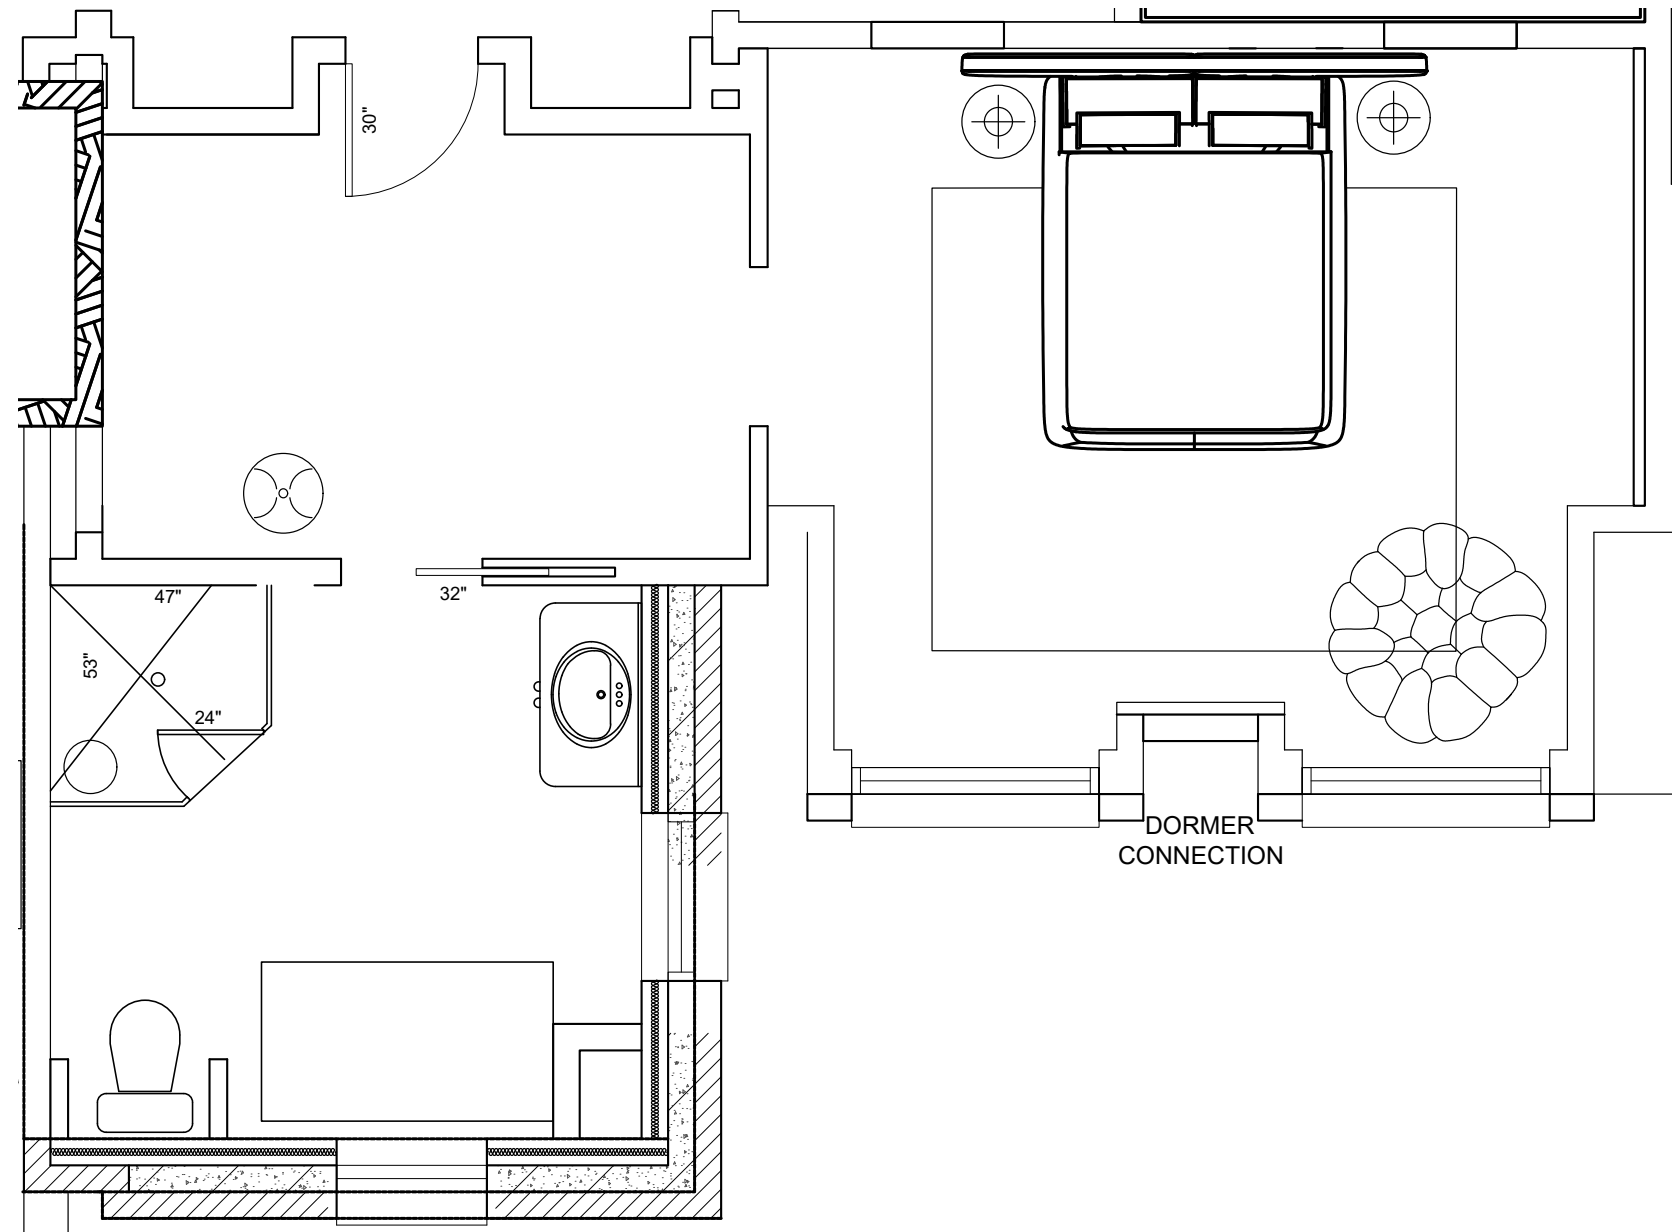

SECOND LEVEL

100% FF&E CONCEPT PRESENTATION - JULY 12TH, 2021

LEVEL 2
- 'HERS' TEEN BEDROOM
- 'HIS' TEEN BEDROOM A
- 'HIS' TEEN BEDROOM B

SECOND LEVEL | FLOOR PLAN FROM SCHEMATIC PRESENTATION FOR REFERENCE

'HER'S' BEDROOM | FF&E CONCEPT - TWO OPTIONS COMPARISON

OPTION A

OPTION B

'HER'S' BEDROOM | FF&E CONCEPT - OPTION A

'HER'S' BEDROOM | FF&E CONCEPT - OPTION B

'HER'S' BEDROOM | FF&E CONCEPT - REFERENCES

IC LIGHTS TABLE
BY FLOS

CHLOÉ VANITY DESK
BY PIANCA

TOKI BEDSIDE TABLE
BY FIAM

FLUFF BED
BY BONALDO

PLATEAU SIDE TABLES
BY FEST AMSTERDAM

FLOOR LAMP
BY FLOS

BOTERA ARMCHAIR
BY MINIFORMS

AURA I HAND TUFTED AREA RUG
BY TAI PING

SIMPLEHUMAN WIDE-VIEW SENSOR
MAKEUP MIRROR
BY DILLARDS

'HIS' BEDROOM | FF&E CONCEPT - FLOOR PLAN

'HIS' BEDROOM | FF&E CONCEPT

'HIS' BEDROOM | FF&E CONCEPT

MITZI
BY HUDSON VALLEY

CLAIRE BED
BY DITRA ITALIA

SCALA ROUND
STOOL
STÉPHANE PARMENTIER
X GIOBAGNARA

HORIZON TASK
LAMP
BY HOUSE OF TROY