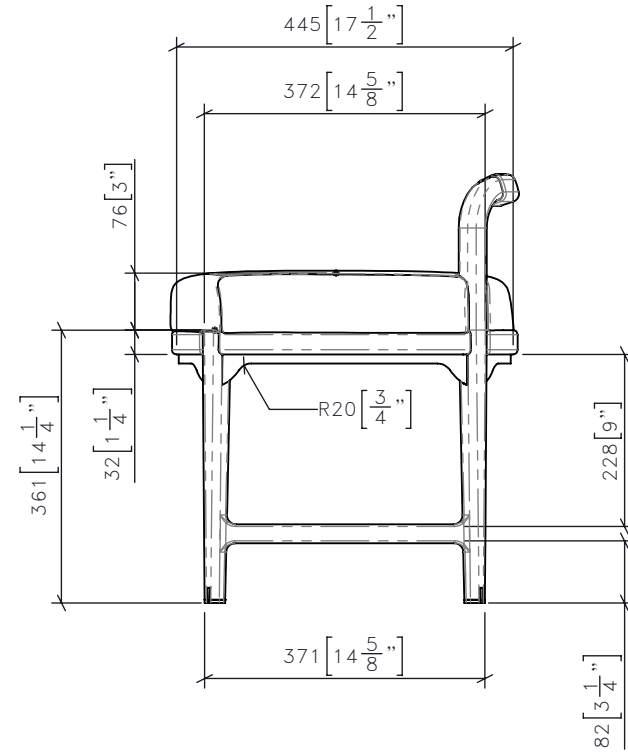

-REV/	-ISSUED FOR	-DATE

1 CG-306 DRESSING TABLE STOOL
1:10 BACK ELEVATION

3 CG-306 DRESSING TABLE STOOL
1:10 SIDE ELEVATION

4 CG-306 DRESSING TABLE STOOL
1:10 FRONT ELEVATION

2 CG-306 DRESSING TABLE STOOL
1:10 PLAN

-SCALE AS NOTED	-DATE 2/25/20
-DRAWN BY LS	-CHECKED BY
-PROJECT NAME DIAOYUTAI QINGDAO	
-DRAWING TITLE CG-306 DRESSING TABLE STOOL	
-PROJECT NUMBER 19118	
-DRAWING NUMBER 2 / 3	

STUDIO MUNGE
E
D
C
B
A
Y

-DRAWING TITLE

CG-306
DRESSING TABLE STOOL

-PROJECT NUMBER
19118

-DRAWING NUMBER
3 / 3

6	CG-306	DRESSING TABLE STOOL RENDERED VEIW
	1:10	