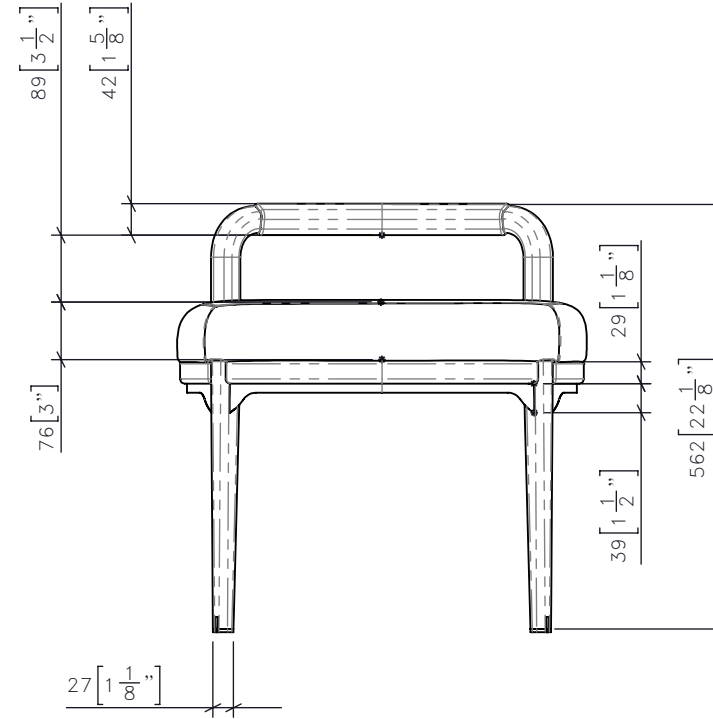

-REV/	-ISSUED FOR	-DATE

1 CG-306 DRESSING TABLE STOOL
1:10 BACK ELEVATION

3 CG-306 DRESSING TABLE STOOL
1:10 SIDE ELEVATION

4 CG-306 DRESSING TABLE STOOL
1:10 FRONT ELEVATION

2 CG-306 DRESSING TABLE STOOL
1:10 PLAN

-SCALE AS NOTED	-DATE 2/25/20
-DRAWN BY LS	-CHECKED BY
-PROJECT NAME DIAOYUTAI QINGDAO	
-DRAWING TITLE CG-306 DRESSING TABLE STOOL	
-PROJECT NUMBER 19118	
-DRAWING NUMBER 2 / 3	

STUDIO MUNGE
E
D
C
B
A
Y

-DRAWING TITLE

CG-306
DRESSING TABLE STOOL

-PROJECT NUMBER
19118

-DRAWING NUMBER
3 / 3

6	CG-306	DRESSING TABLE STOOL RENDERED VEIW
	1:10	