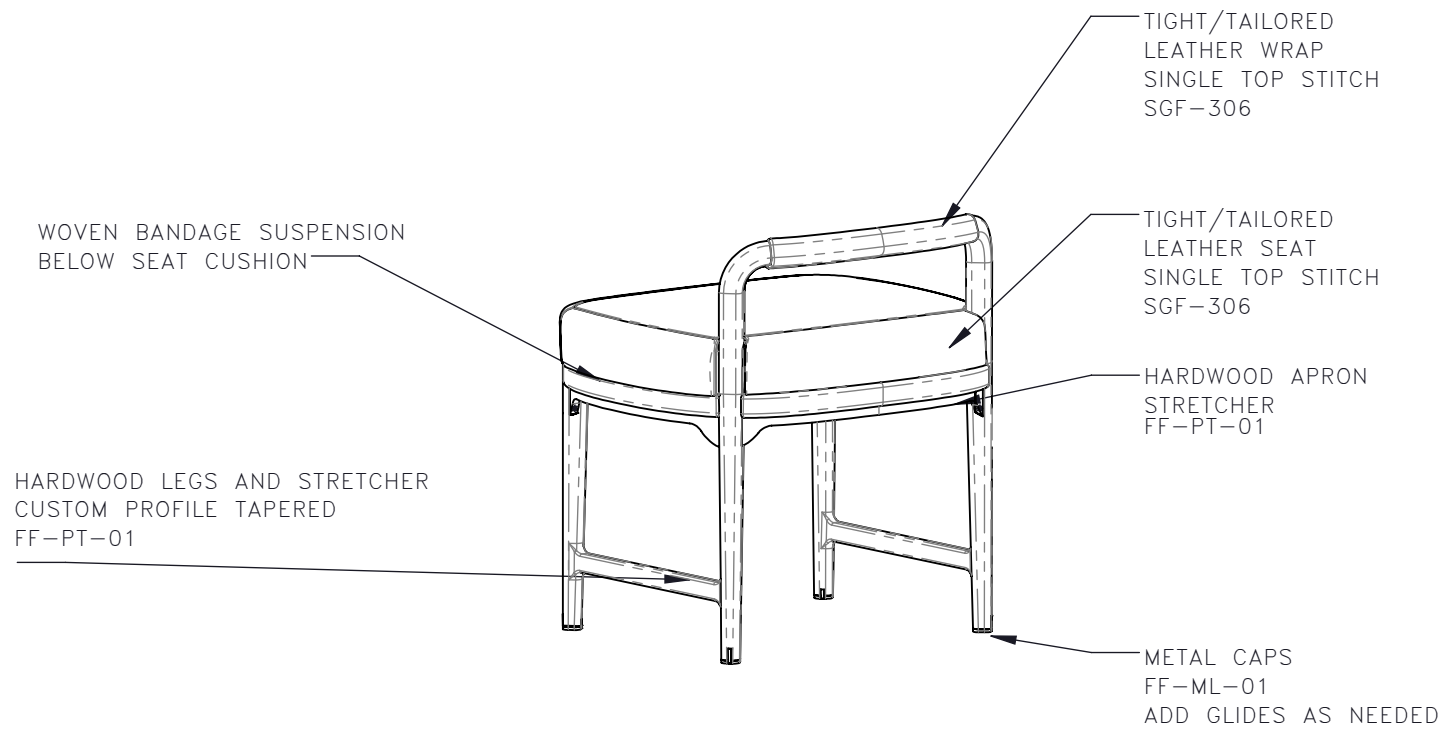

6 CG-306 DRESSING TABLE STOOL DIMETRIC DETAL 1:10

-SCALE AS NOTED	-DATE 2/25/20
-DRAWN BY LS	-CHECKED BY
-PROJECT NAME DIAOYUTAI QINGDAO	
-DRAWING TITLE CG-306 DRESSING TABLE STOOL	
-PROJECT NUMBER 19118	
-DRAWING NUMBER 2 / 3