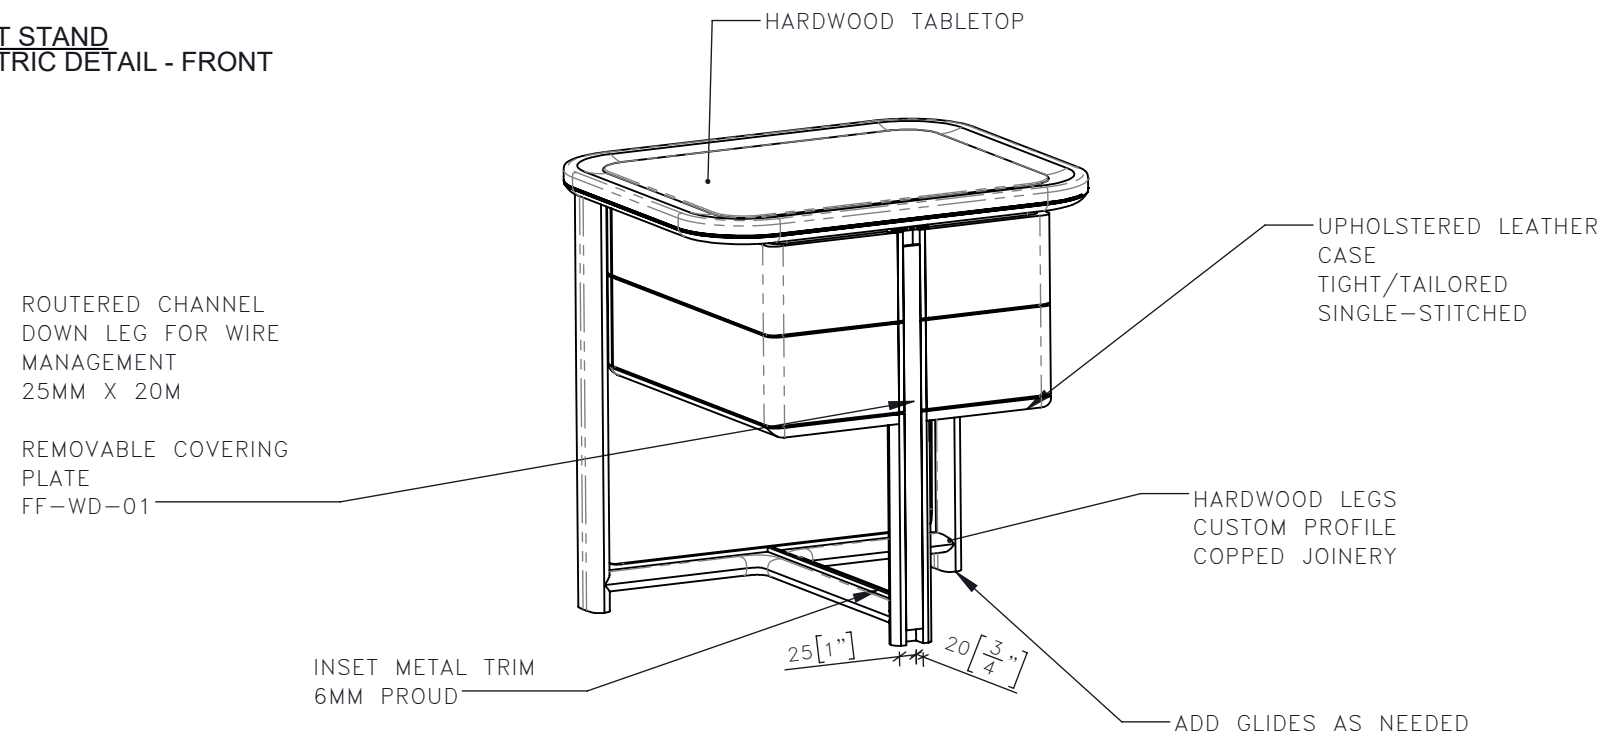

4 | CG-306 | NIGHT STAND
1:10 | DIMETRIC DETAIL - FRONT

5 | CG-306 | NIGHT STAND
1:10 | DIMETRIC DETAIL - REAR