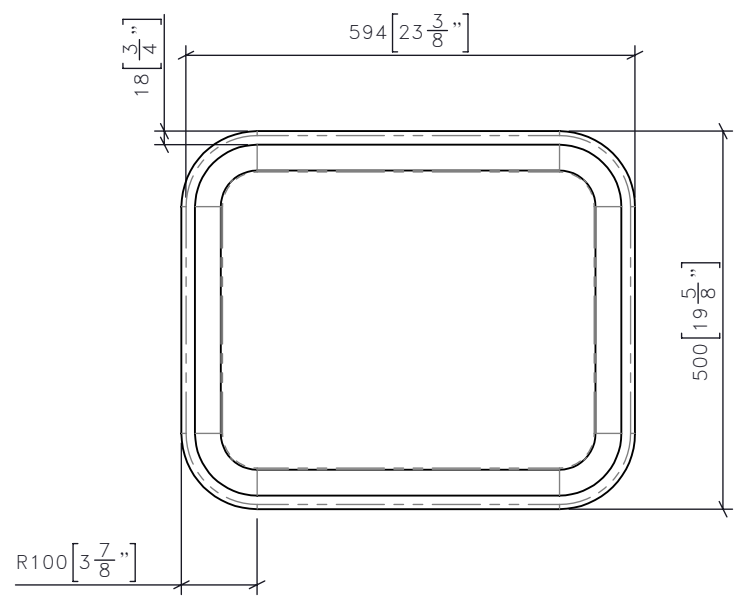

1 CG-306 NIGHT STAND
 1:10 FRONT ELEVATION

ROUTERED CHANNEL
 DOWN LEG FOR WIRE
 MANAGEMENT
 25MM X 20M

REMOVABLE COVERING
 PLATE
 FF-WD-01

INTERGRATED WIRE
 MANAGMENT TO PLUG
 INTO WALL BEHIND

3 CG-306 NIGHT STAND
 1:10 SIDE ELEVATION

FOR DESIGN INTENT ONLY

INTERGRATED LED
 NIGHTLIGHT
 SPECIFACATION TO BE
 CONFIRMED BY
 OTHERS

2 CG-306 NIGHT STAND
 1:10 PLAN

DRAWING ARE NOT TO BE SCALED. CONTRACTOR MUST CHECK AND VERIFY ALL JOB DIMENSIONS, DRAWINGS, DETAILS AND SPECIFICATIONS; AND REPORT ANY DISCREPANCIES TO DESIGNER BEFORE PROCEEDING WITH WORK.