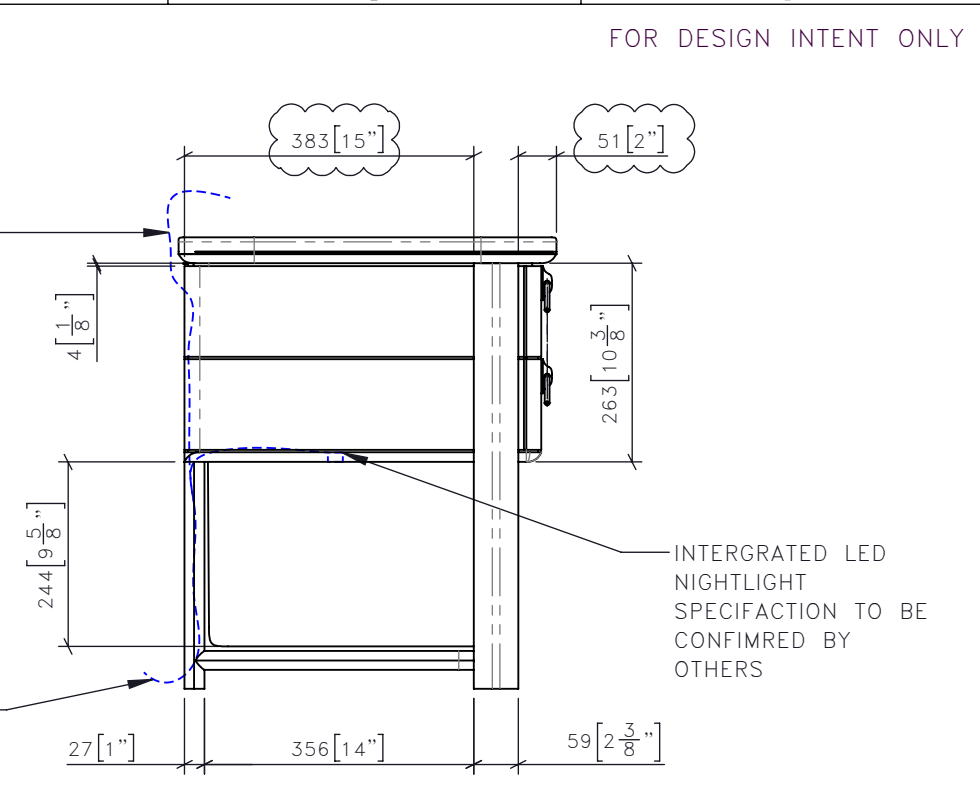

1 CG-306 NIGHT STAND
 1:10 FRONT ELEVATION

ROUTERED CHANNEL
 DOWN LEG FOR WIRE
 MANAGEMENT
 25MM X 20M

REMOVABLE COVERING
 PLATE
 FF-WD-01

INTERGRATED WIRE
 MANAGMENT TO PLUG
 INTO WALL BEHIND

3 CG-306 NIGHT STAND
 1:10 SIDE ELEVATION

FOR DESIGN INTENT ONLY

INTERGRATED LED
 NIGHTLIGHT
 SPECIFACATION TO BE
 CONFIRMED BY
 OTHERS

2 CG-306 NIGHT STAND
 1:10 PLAN

DRAWING ARE NOT TO BE SCALED. CONTRACTOR MUST CHECK AND VERIFY ALL JOB DIMENSIONS, DRAWINGS, DETAILS AND SPECIFICATIONS; AND REPORT ANY DISCREPANCIES TO DESIGNER BEFORE PROCEEDING WITH WORK.