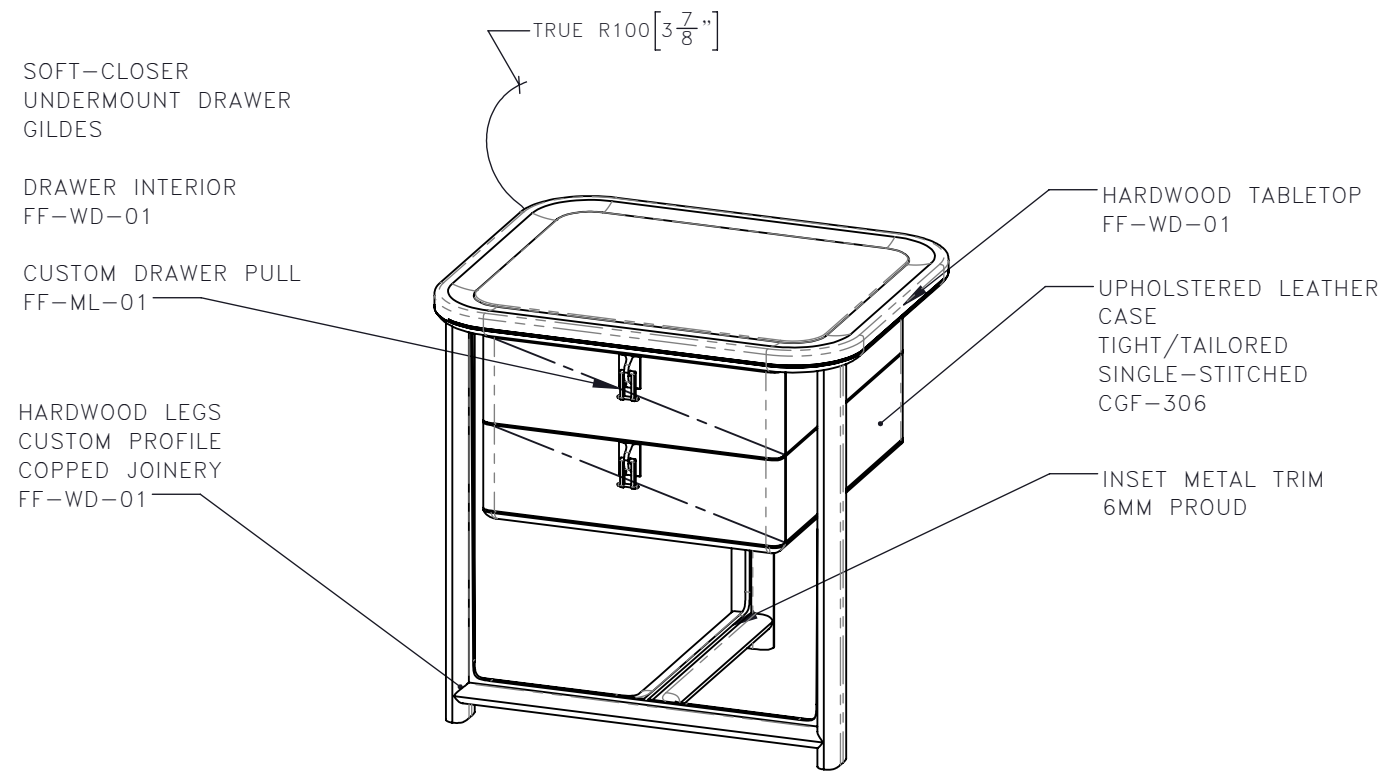

STUDIO MUNGE

FOR DESIGN INTENT ONLY

DRAWING ARE NOT TO BE SCALED. CONTRACTOR MUST CHECK AND VERIFY ALL JOB DIMENSIONS, DRAWINGS, DETAILS AND SPECIFICATIONS; AND REPORT ANY DISCREPANCIES TO DESIGNER BEFORE PROCEEDING WITH WORK.

-REV/	-ISSUED FOR	-DATE

STUDIO MUNGE
25 WINGOLD AVENUE
TORONTO, ONTARIO
M6B 1P8 CANADA
416.588.1668
STUDIOMUNGE.COM

-SCALE AS NOTED	-DATE 11/17/20
-DRAWN BY LS	-CHECKED BY
-PROJECT NAME DIAOYUTAI QINGDAO	
-DRAWING TITLE CG-306 NIGHT STAND	
-PROJECT NUMBER 19118	
-DRAWING NUMBER 2 / 3