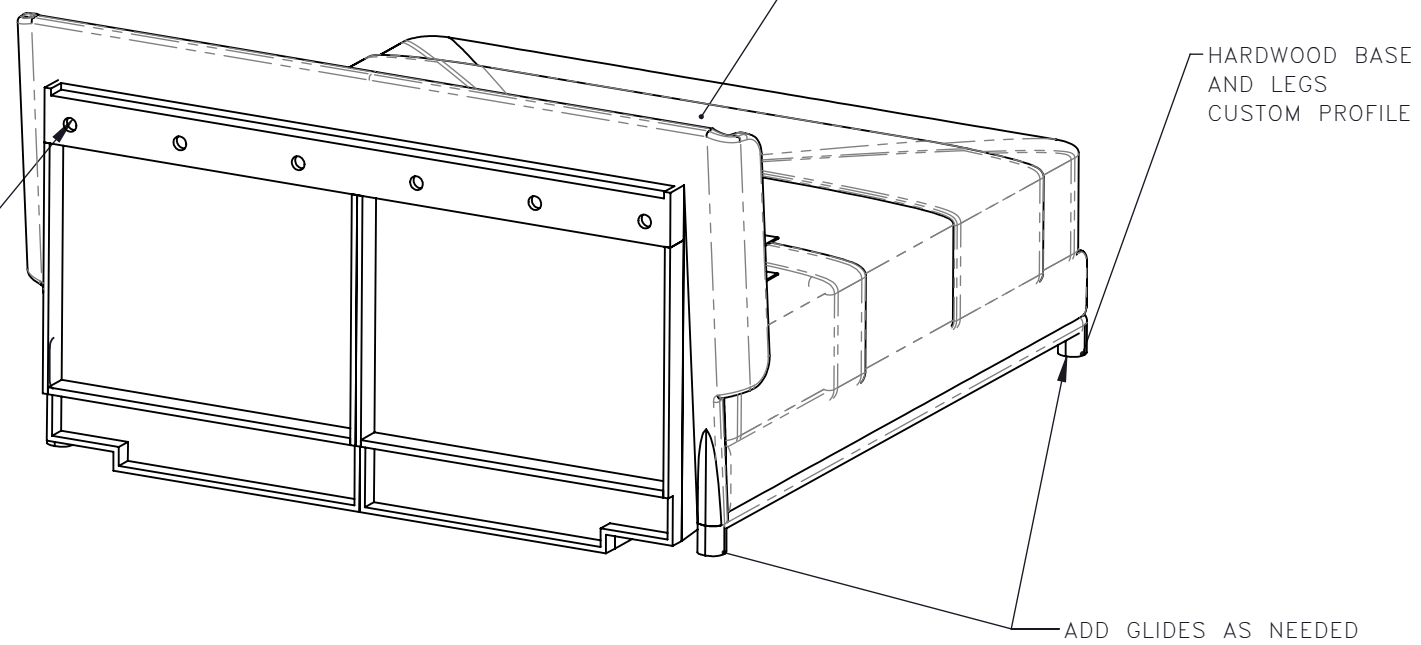

8 CG-107 TYPICAL KING BED DETAILED DIMETRIC
1:20

STUDIO MUNGE
25 WINGOLD AVENUE
TORONTO, ONTARIO
M6B 1P8 CANADA
416.588.1668
STUDIOMUNGE.COM

-SCALE AS NOTED	-DATE 11/17/20
-DRAWN BY LS	-CHECKED BY
-PROJECT NAME DIAOYUTAI QINGDAO	
-DRAWING TITLE CG-107 TYPICAL KING BED	
-PROJECT NUMBER 19118	
-DRAWING NUMBER 2 / 3