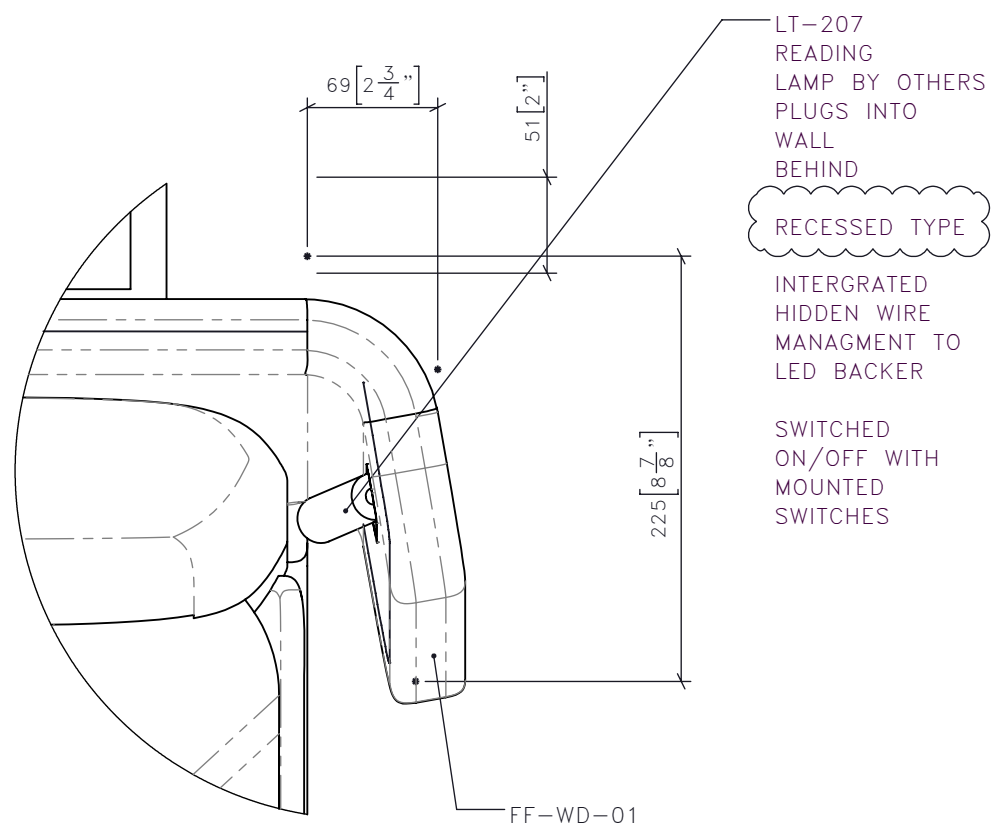

NOTE - MANUFACTURER TO SITE VERIFY FITMENT OF COMPONENTS IN ELEVATORS AND DOORWAYS

FOR DESIGN INTENT ONLY

DRAWING ARE NOT TO BE SCALED. CONTRACTOR MUST CHECK AND VERIFY ALL JOB DIMENSIONS, DRAWINGS, DETAILS AND SPECIFICATIONS; AND REPORT ANY DISCREPANCIES TO DESIGNER BEFORE PROCEEDING WITH WORK.

1 CG-107 TYPICAL KING BED FRONT ELEVATION 1:25

3 CG-107 TYPICAL KING BED SIDE ELEVATION 1:25

2 CG-107 TYPICAL KING BED PLAN 1:25

DETAIL F SCALE 1 : 4

LT-207 READING LAMP BY OTHERS PLUGS INTO WALL BEHIND

RECESSED TYPE

-REV/	-ISSUED FOR	-DATE

ACCENT PILLOWS AC-207

THROW BLANKET AC-201

DIAOYUTHAI MATTRESS REFER TO SPEC (BY OTHERS)

7 CG-107 TYPICAL KING BED DETAILED DIMETRIC
1:20

INDICATES LED STRIP LIGHTING IN 45 DEGREE ALUMINUM CHANNEL WITH OPAL DIFFUSER 2700 K SUPPLY WITH PLUG END TO PLUG INTO WALL BEHIND