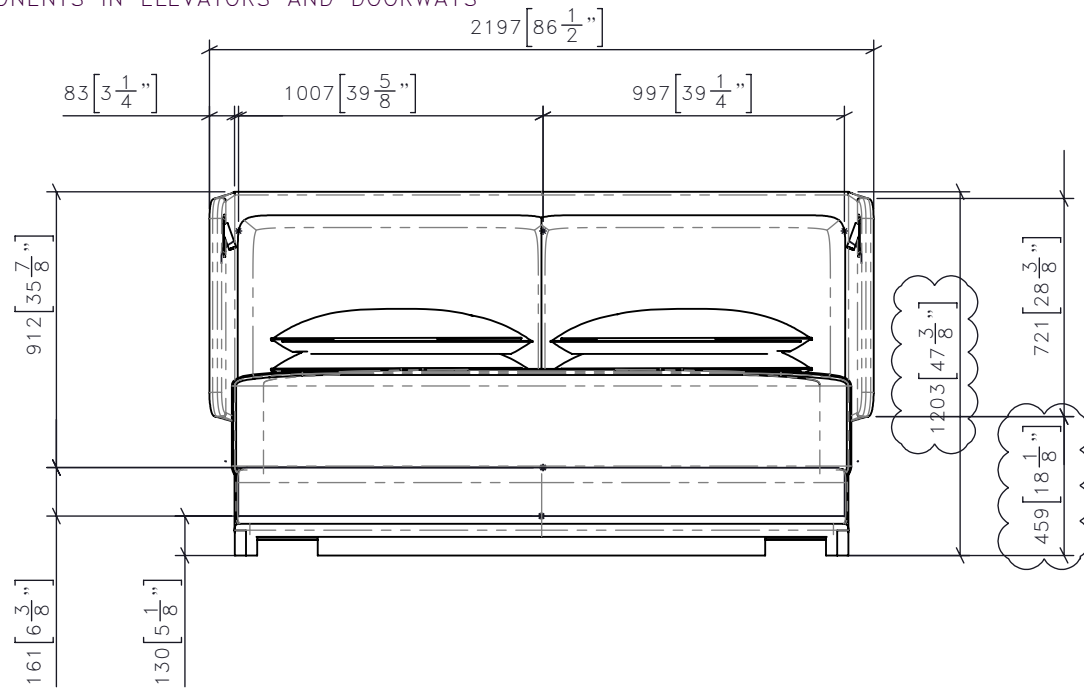

NOTE - MANUFACTURER TO SITE VERIFY FITMENT OF COMPONENTS IN ELEVATORS AND DOORWAYS

FOR DESIGN INTENT ONLY

DRAWING ARE NOT TO BE SCALED. CONTRACTOR MUST CHECK AND VERIFY ALL JOB DIMENSIONS, DRAWINGS, DETAILS AND SPECIFICATIONS; AND REPORT ANY DISCREPANCIES TO DESIGNER BEFORE PROCEEDING WITH WORK.

1 CG-107 TYPICAL KING BED FRONT ELEVATION 1:25

3 CG-107 TYPICAL KING BED SIDE ELEVATION 1:25

2 CG-107 TYPICAL KING BED PLAN 1:25

DETAIL F SCALE 1 : 4

LT-207 READING LAMP BY OTHERS PLUGS INTO WALL BEHIND

RECESSED TYPE