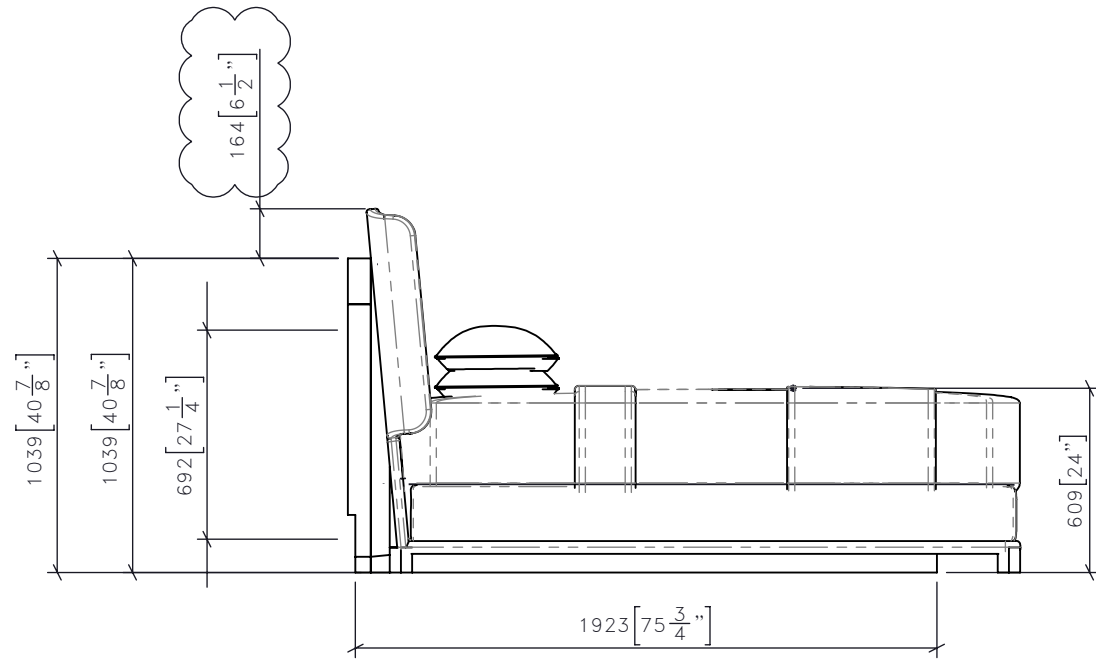

NOTE - MANUFACTURER TO SITE VERIFY FITMENT OF COMPONENTS IN ELEVATORS AND DOORWAYS

FOR DESIGN INTENT ONLY

DRAWING ARE NOT TO BE SCALED. CONTRACTOR MUST CHECK AND VERIFY ALL JOB DIMENSIONS, DRAWINGS, DETAILS AND SPECIFICATIONS; AND REPORT ANY DISCREPANCIES TO DESIGNER BEFORE PROCEEDING WITH WORK.

1 CG-107 TYPICAL KING BED FRONT ELEVATION 1:25

3 CG-107 TYPICAL KING BED SIDE ELEVATION 1:25

2 CG-107 TYPICAL KING BED PLAN 1:25

DETAIL F SCALE 1 : 4

LT-207 READING LAMP BY OTHERS PLUGS INTO WALL BEHIND

RECESSED TYPE