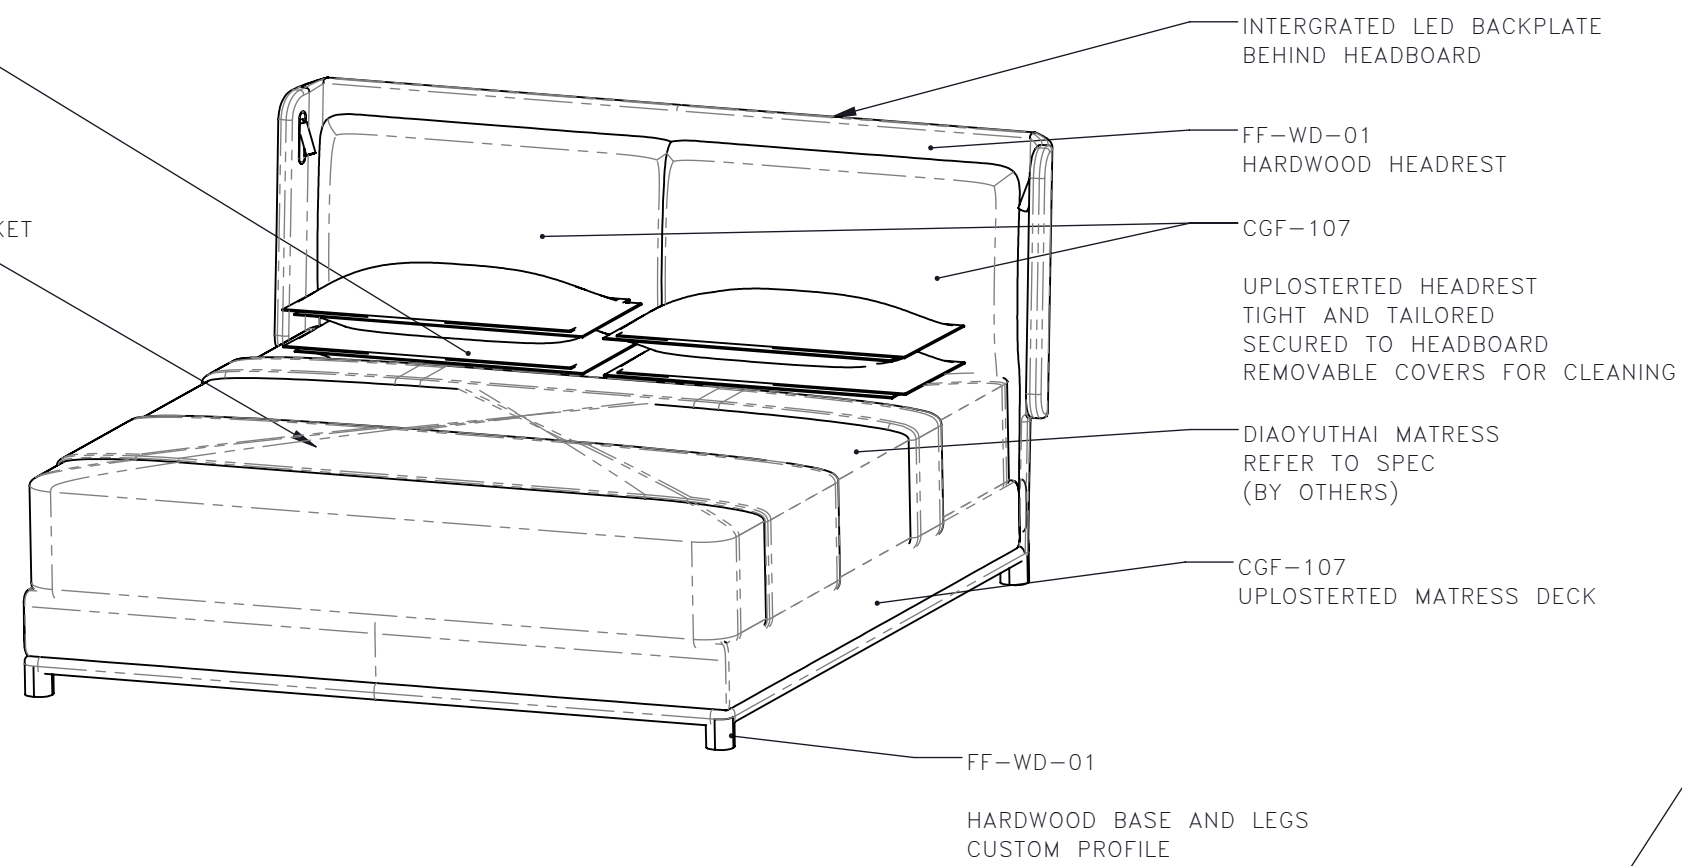

-REV/	-ISSUED FOR	-DATE

ACCENT PILLOWS AC-207

THROW BLANKET AC-201

DIAOYUTHAI MATTRESS REFER TO SPEC (BY OTHERS)

7 CG-107 TYPICAL KING BED DETAILED DIMETRIC
1:20

INDICATES LED STRIP LIGHTING IN 45 DEGREE ALUMINUM CHANNEL WITH OPAL DIFFUSER 2700 K SUPPLY WITH PLUG END TO PLUG INTO WALL BEHIND