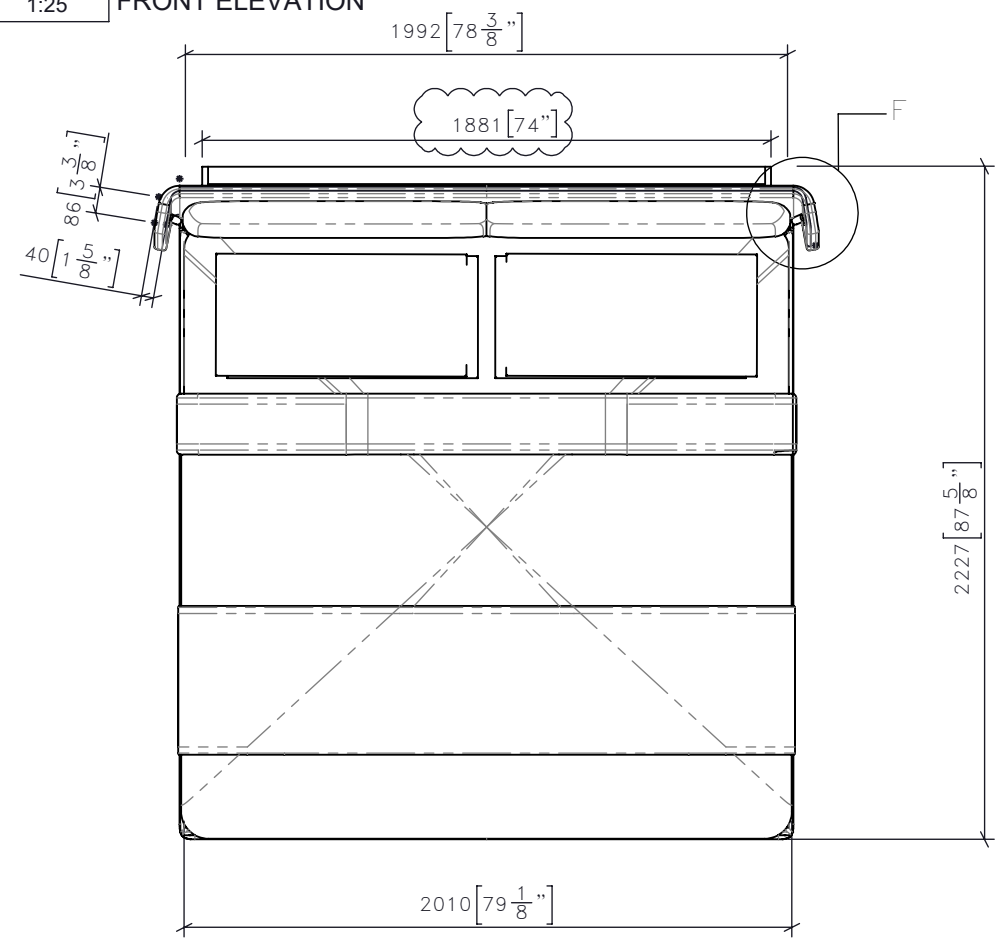

NOTE - MANUFACTURER TO SITE VERIFY FITMENT OF COMPONENTS IN ELEVATORS AND DOORWAYS

FOR DESIGN INTENT ONLY

DRAWING ARE NOT TO BE SCALED. CONTRACTOR MUST CHECK AND VERIFY ALL JOB DIMENSIONS, DRAWINGS, DETAILS AND SPECIFICATIONS; AND REPORT ANY DISCREPANCIES TO DESIGNER BEFORE PROCEEDING WITH WORK.

1 CG-107 TYPICAL KING BED FRONT ELEVATION 1:25

3 CG-107 TYPICAL KING BED SIDE ELEVATION 1:25

2 CG-107 TYPICAL KING BED PLAN 1:25

DETAIL F SCALE 1 : 4

LT-207 READING LAMP BY OTHERS PLUGS INTO WALL BEHIND

RECESSED TYPE