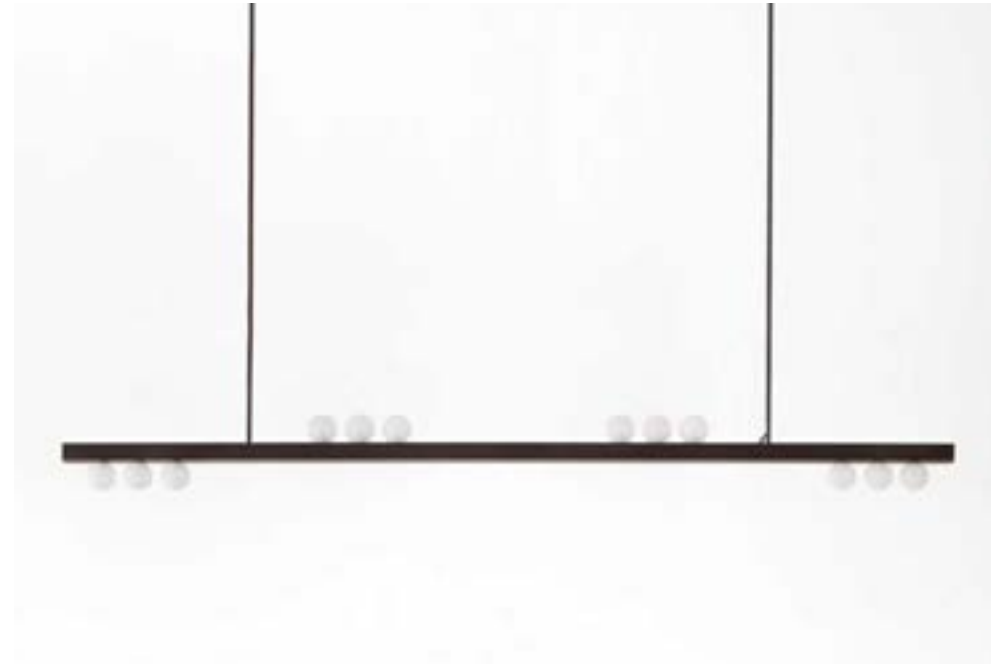

SUITE 301 - TRANSITIONAL KITCHEN

STONE TILE FLOOR
PALAIS COLLECTION
CHAUMONT PATTERN
VERNAL SAN TROPEZ