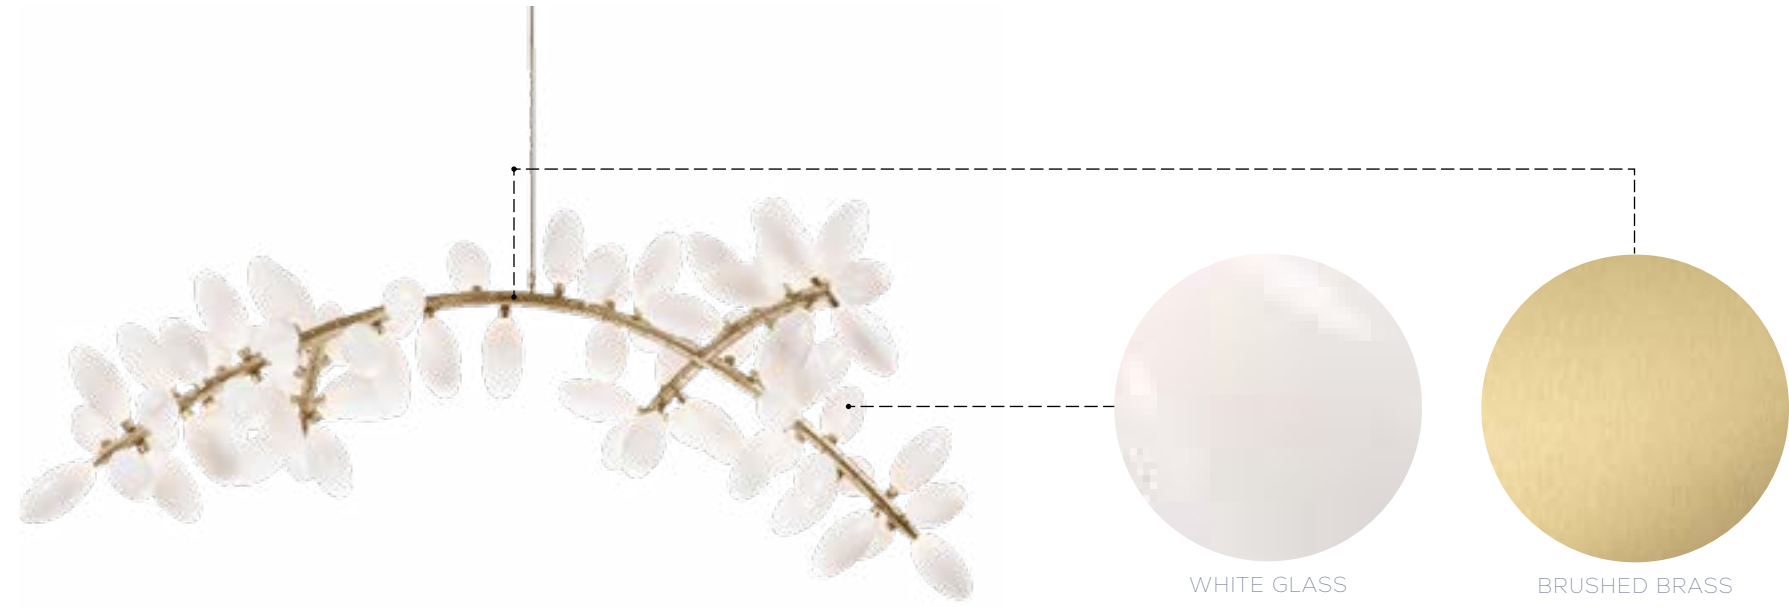

CARBON OAK

TIKAL GREEN MARBLE

HOLLY HUNT - GREAT PLAINS FINEST HOUR: HALF BLEACHED 4002/04

WALNUT BASE

EMPARADOR MARBLE

SUITE 301 - TRANSITIONAL FAMILY ROOM DETAILS & FINISHES

MINOTTI - ART 28 COL-  
LECTION CATEGORY G:  
NAKANO / 01 BIANCO