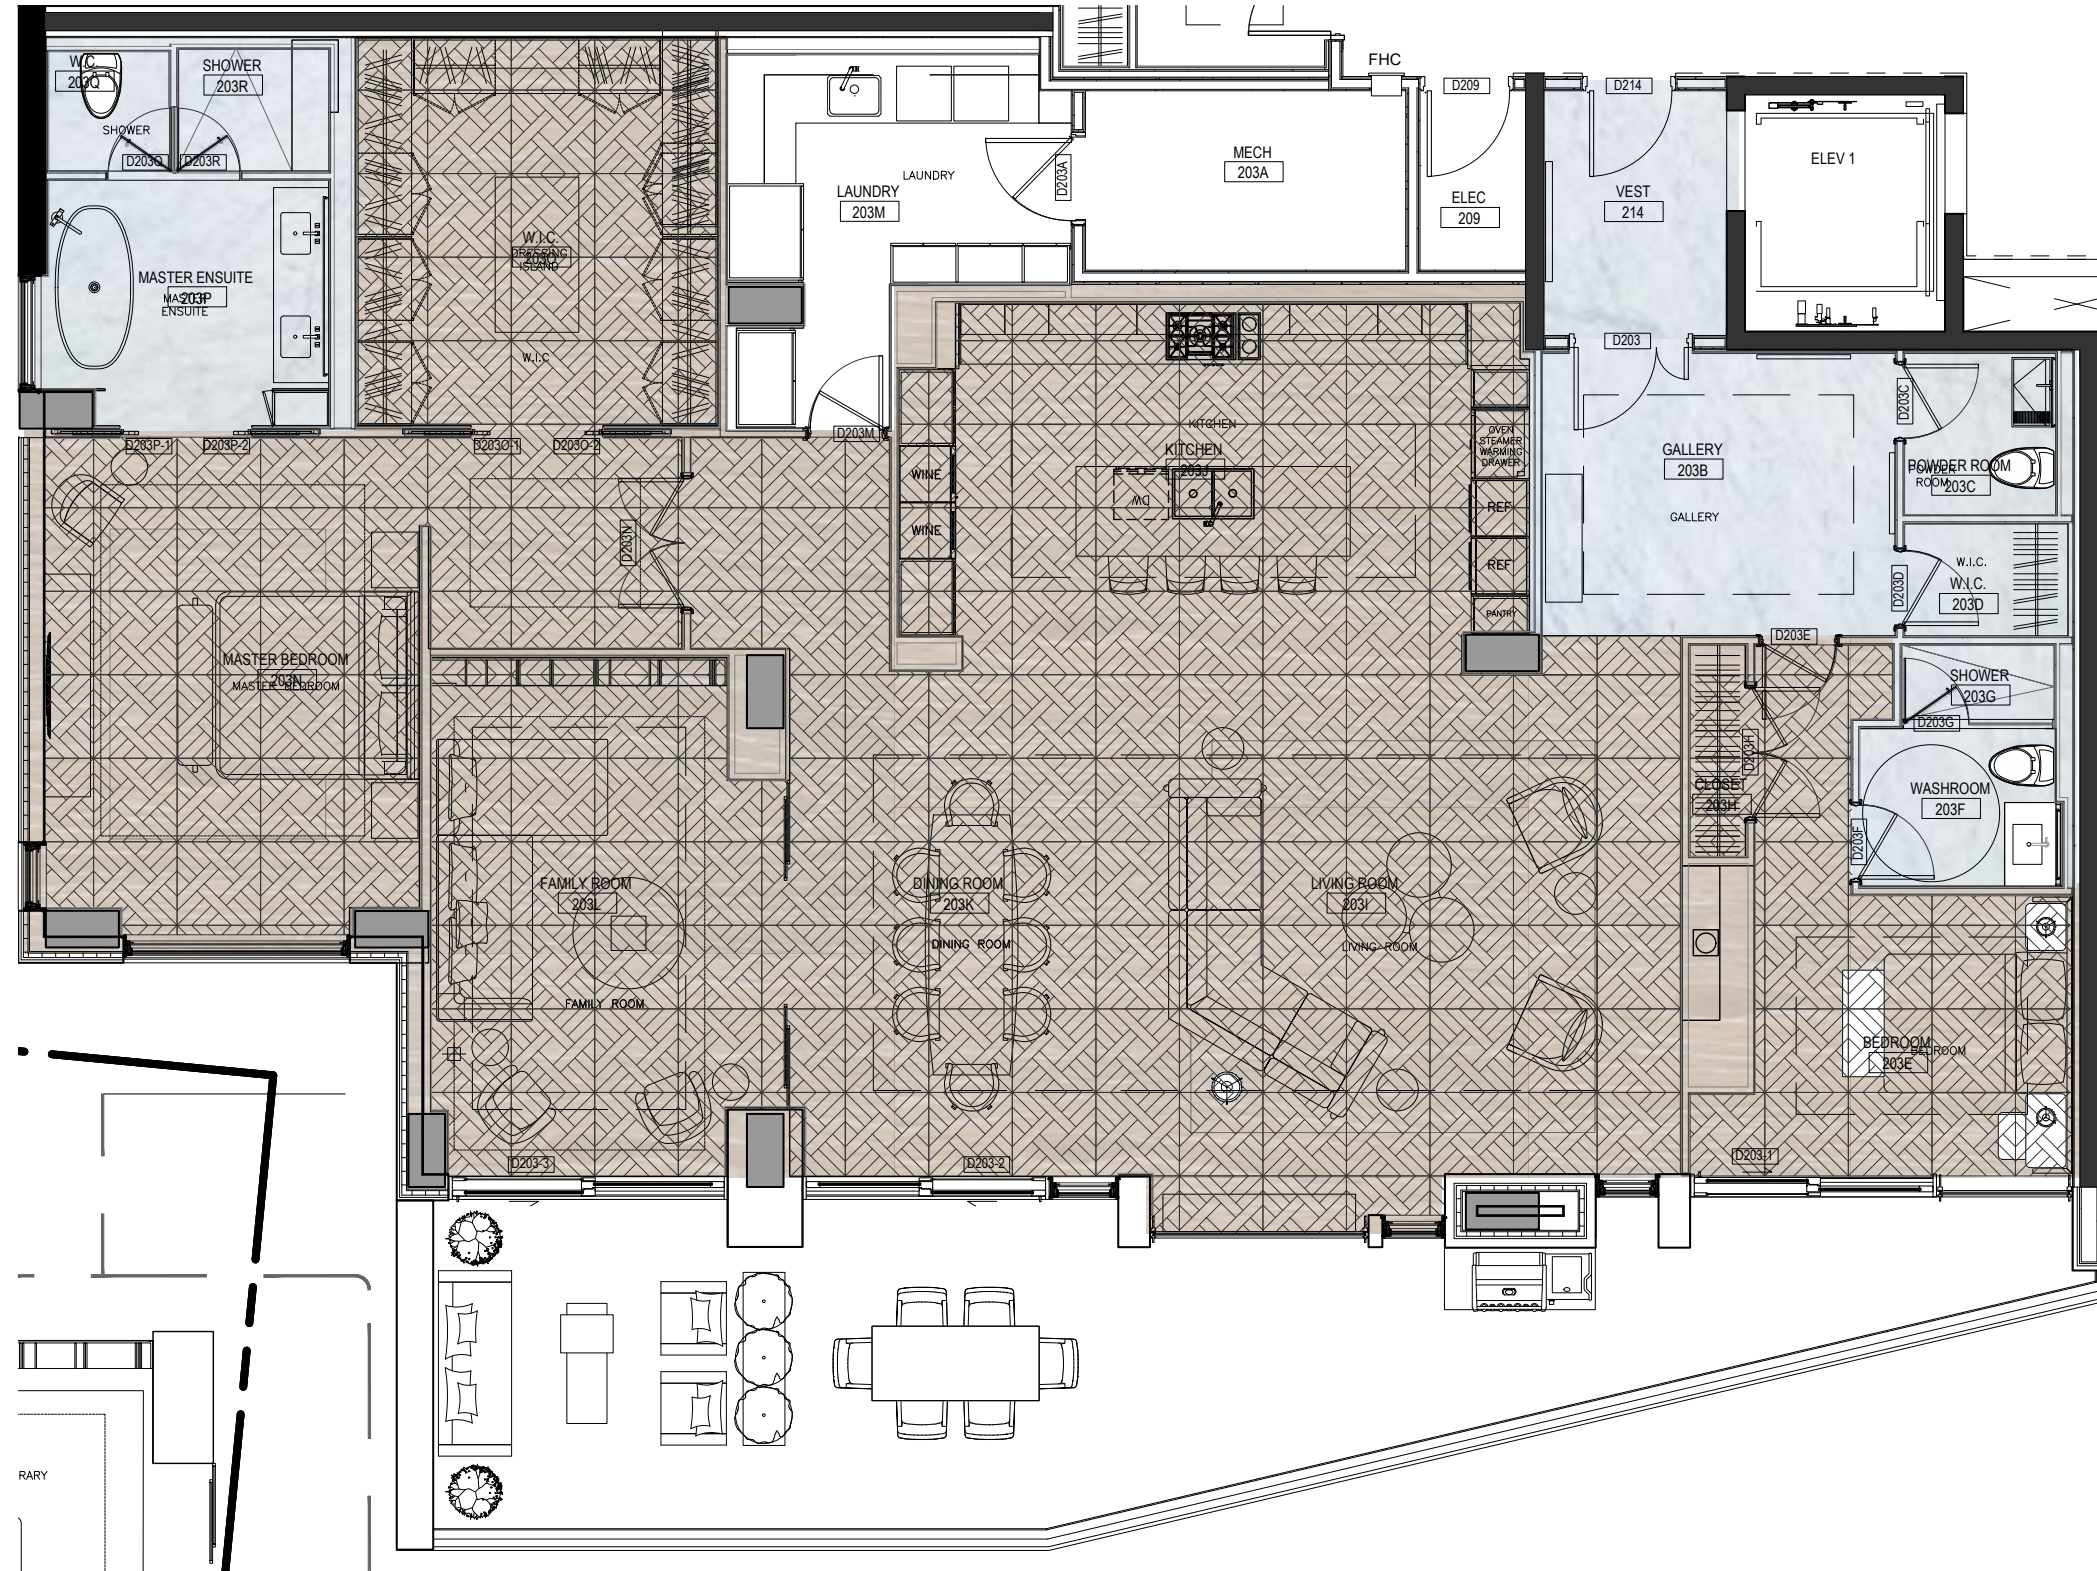

SUITE 301 - TRANSITIONAL FLOOR FINISHES PLAN