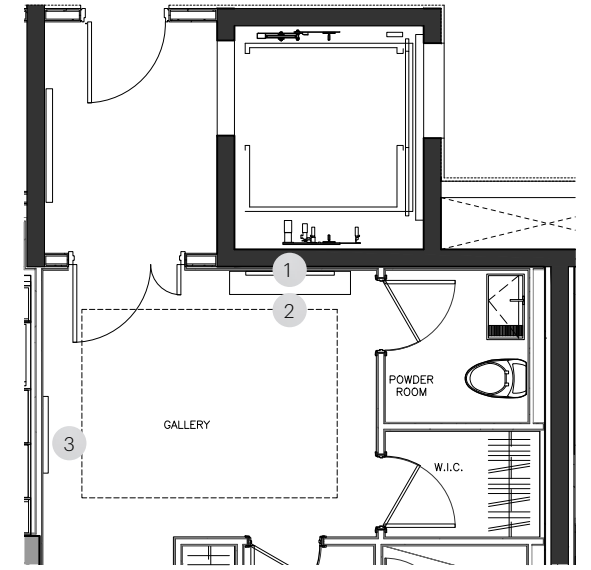

SUITE 301 - TRANSITIONAL FLOOR FINISHES PLAN

1

3

2

BLACK MIRROR POLISHED FINISH

MOTTLED BRASS

IRISH GREEN MARBLE

SUITE 301 - TRANSITIONAL LIVING ROOM