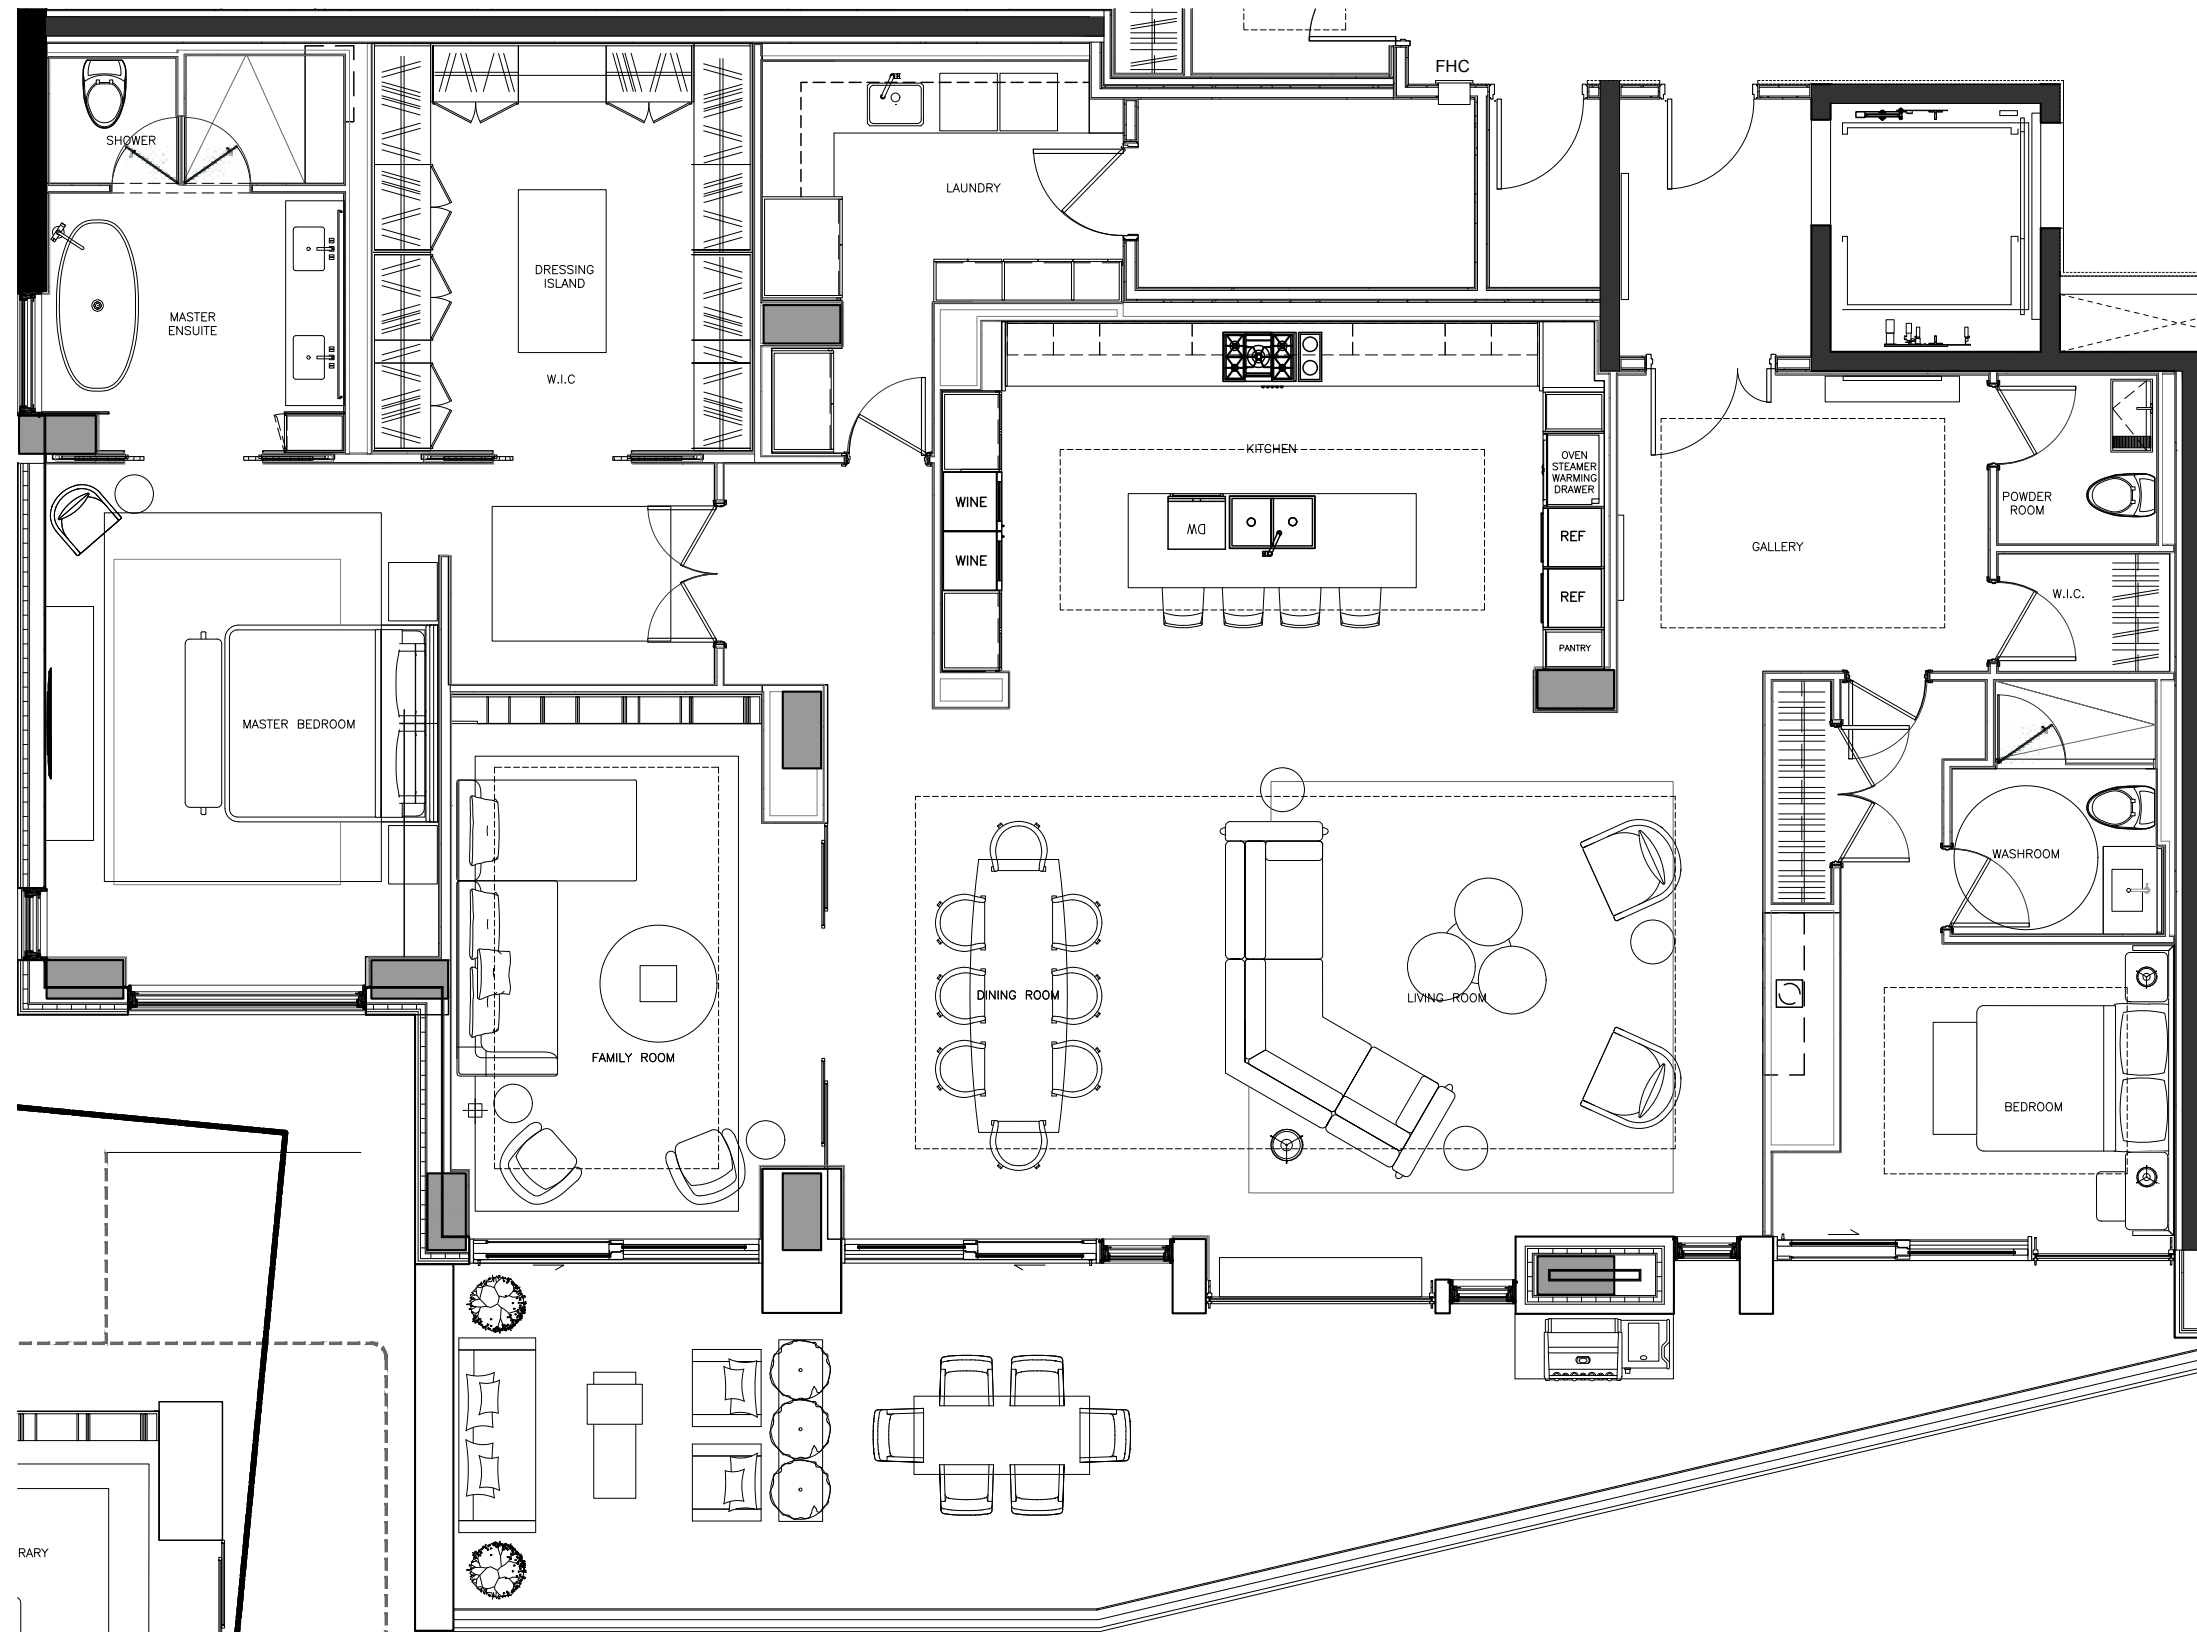

SUITE 301 - TRANSITIONAL FN PLAN