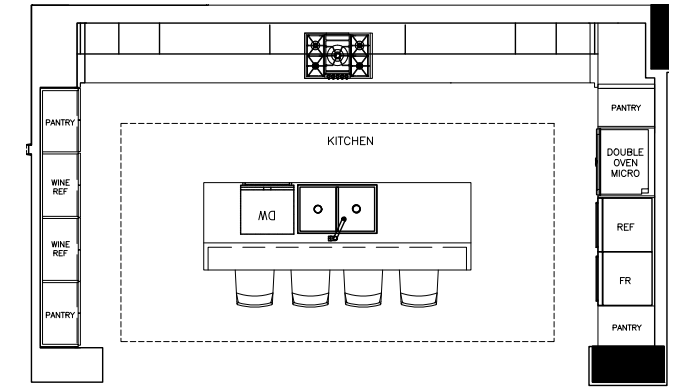

WALNUT LEGS

SUITE 301 - TRANSITIONAL KITCHEN ELEVATIONS

BRONZE TINTED GLASS

GLASS DOORS / TAPERED ALUMINUM SHELVES  
LIT WITH CONCEALED LED PROFILES

-GLASS SHELVING INSIDE GLASS  
CABINETS

---GLASS OPEN SHELVING