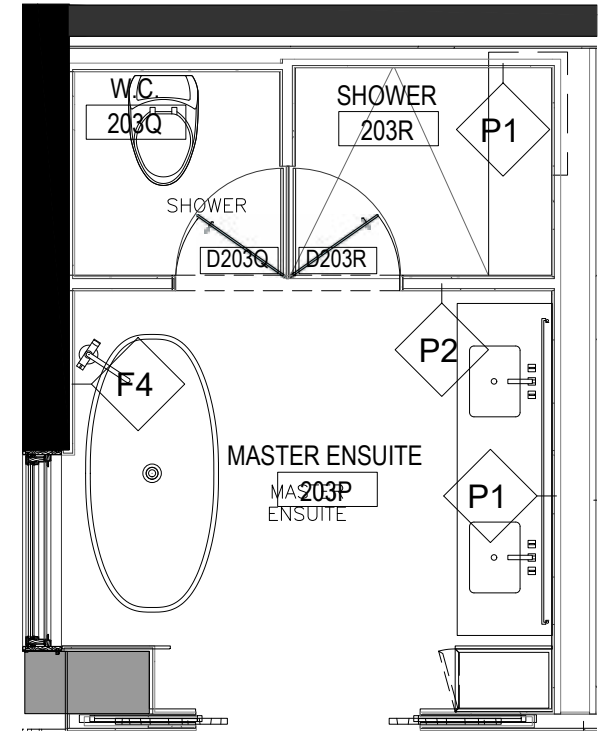

SUITE 301 - TRANSITIONAL PLUMBING PACKAGE - MASTER ENSUITE