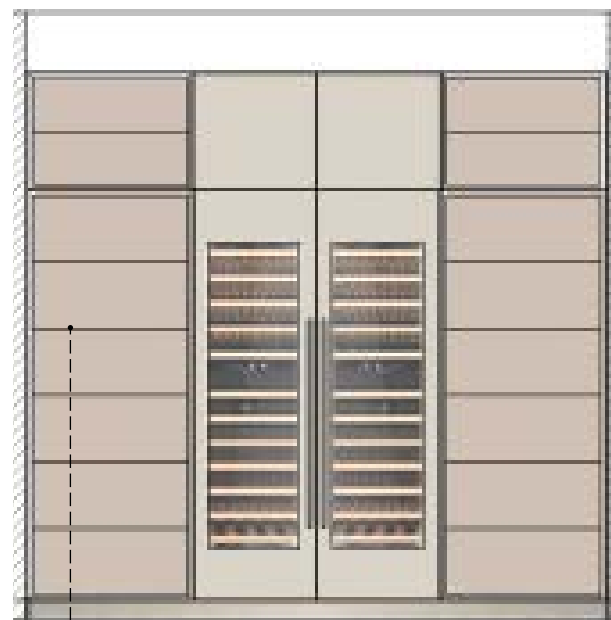

WALNUT LEGS

SUITE 301 - TRANSITIONAL KITCHEN ELEVATIONS

BRONZE TINTED GLASS

GLASS DOORS / TAPERED ALUMINUM SHELVES  
LIT WITH CONCEALED LED PROFILES

-GLASS SHELVING INSIDE GLASS  
CABINETS

---GLASS OPEN SHELVING