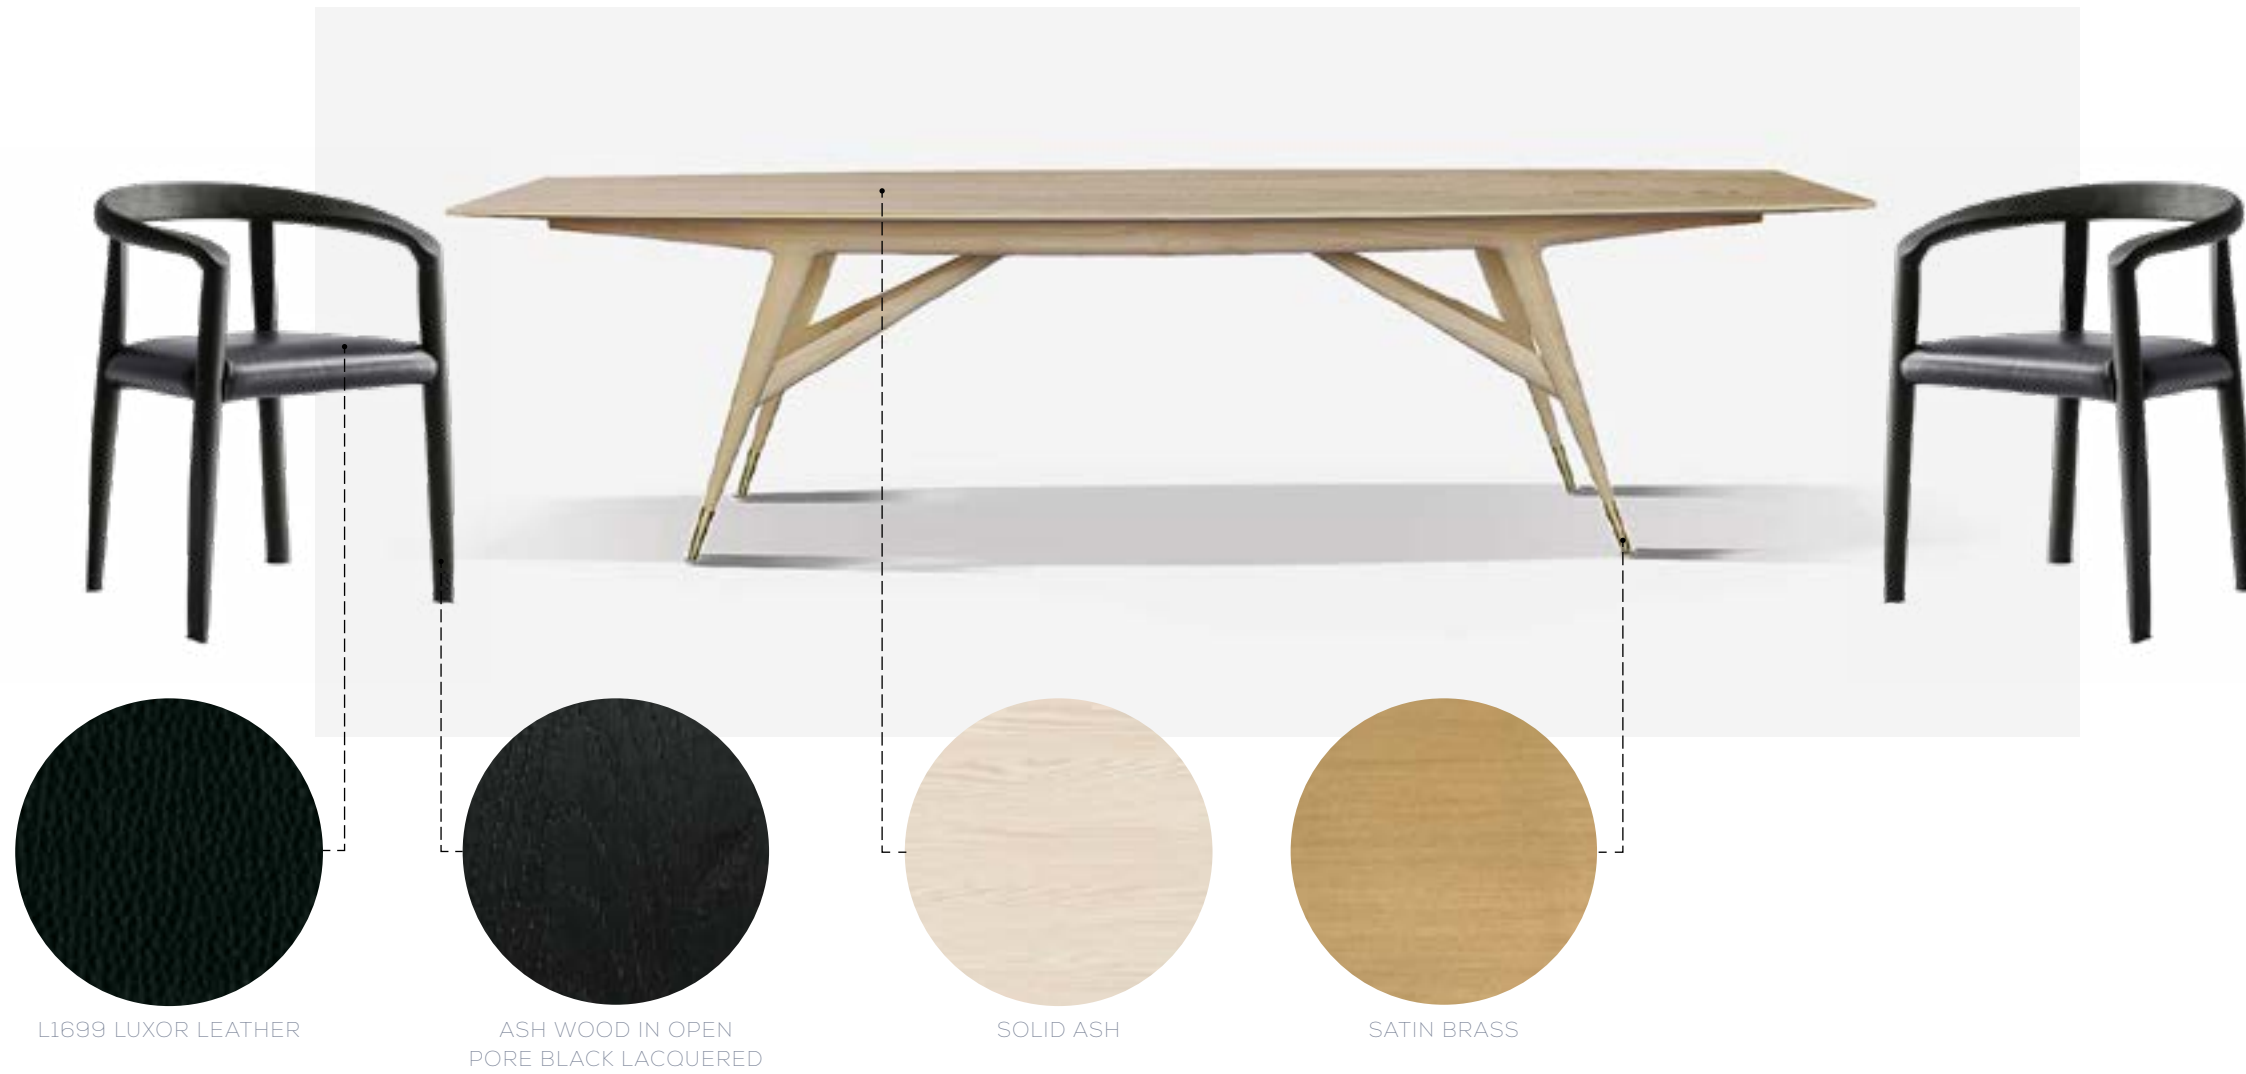

CARBON OAK

TIKAL GREEN MARBLE

HOLLY HUNT - GREAT PLAINS FINEST HOUR: HALF BLEACHED 4002/04

WALNUT BASE

EMPARADOR MARBLE

SUITE 301 - TRANSITIONAL FAMILY ROOM DETAILS & FINISHES

MINOTTI - ART 28 COL-  
LECTION CATEGORY G:  
NAKANO / 01 BIANCO