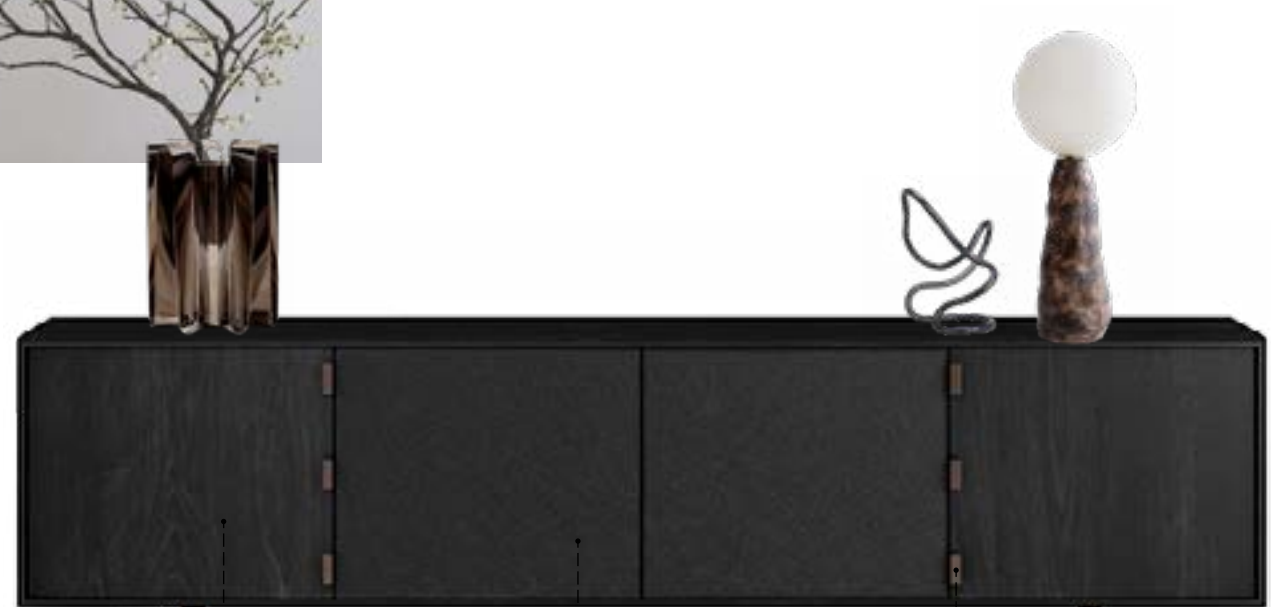

HORIZONTALLY STACKED
NEUTRAL DESIGN BOOKS