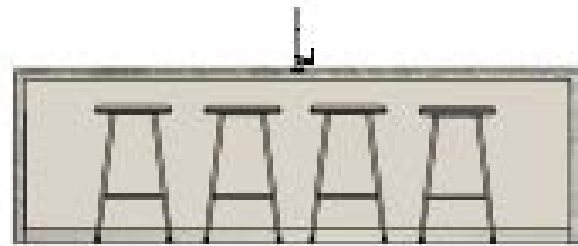

WALNUT LEGS

SUITE 301 - TRANSITIONAL KITCHEN ELEVATIONS

BRONZE TINTED GLASS

GLASS DOORS / TAPERED ALUMINUM SHELVES  
LIT WITH CONCEALED LED PROFILES

-GLASS SHELVING INSIDE GLASS  
CABINETS

---GLASS OPEN SHELVING