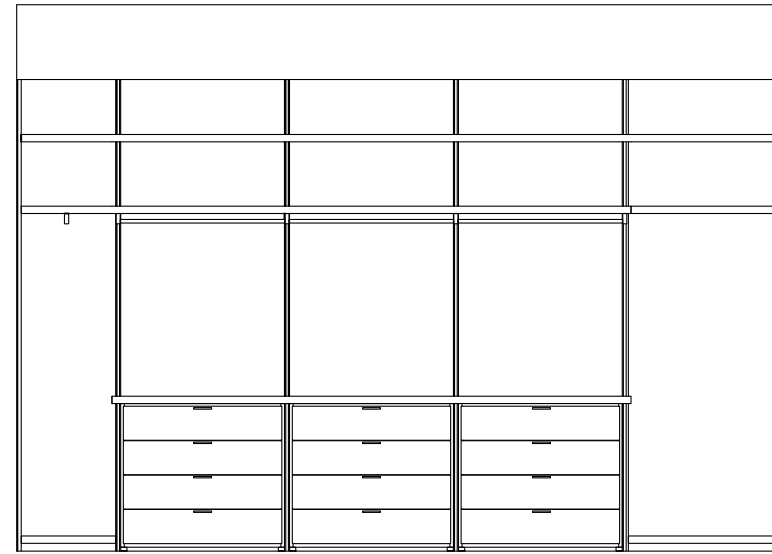

SUITE 301 - TRANSITIONAL DADA + MOLteni WALK-IN CLOSET

SUITE 301 - TRANSITIONAL DADA + MOLteni WALK-IN CLOSET

10'-0"

SHelves TO BE ACCESSORIZED  
WITH LED LIGHTING BARS

SUITE 301 - TRANSITIONAL DADA + MOLteni WALK-IN CLOSET ACCESSORIES