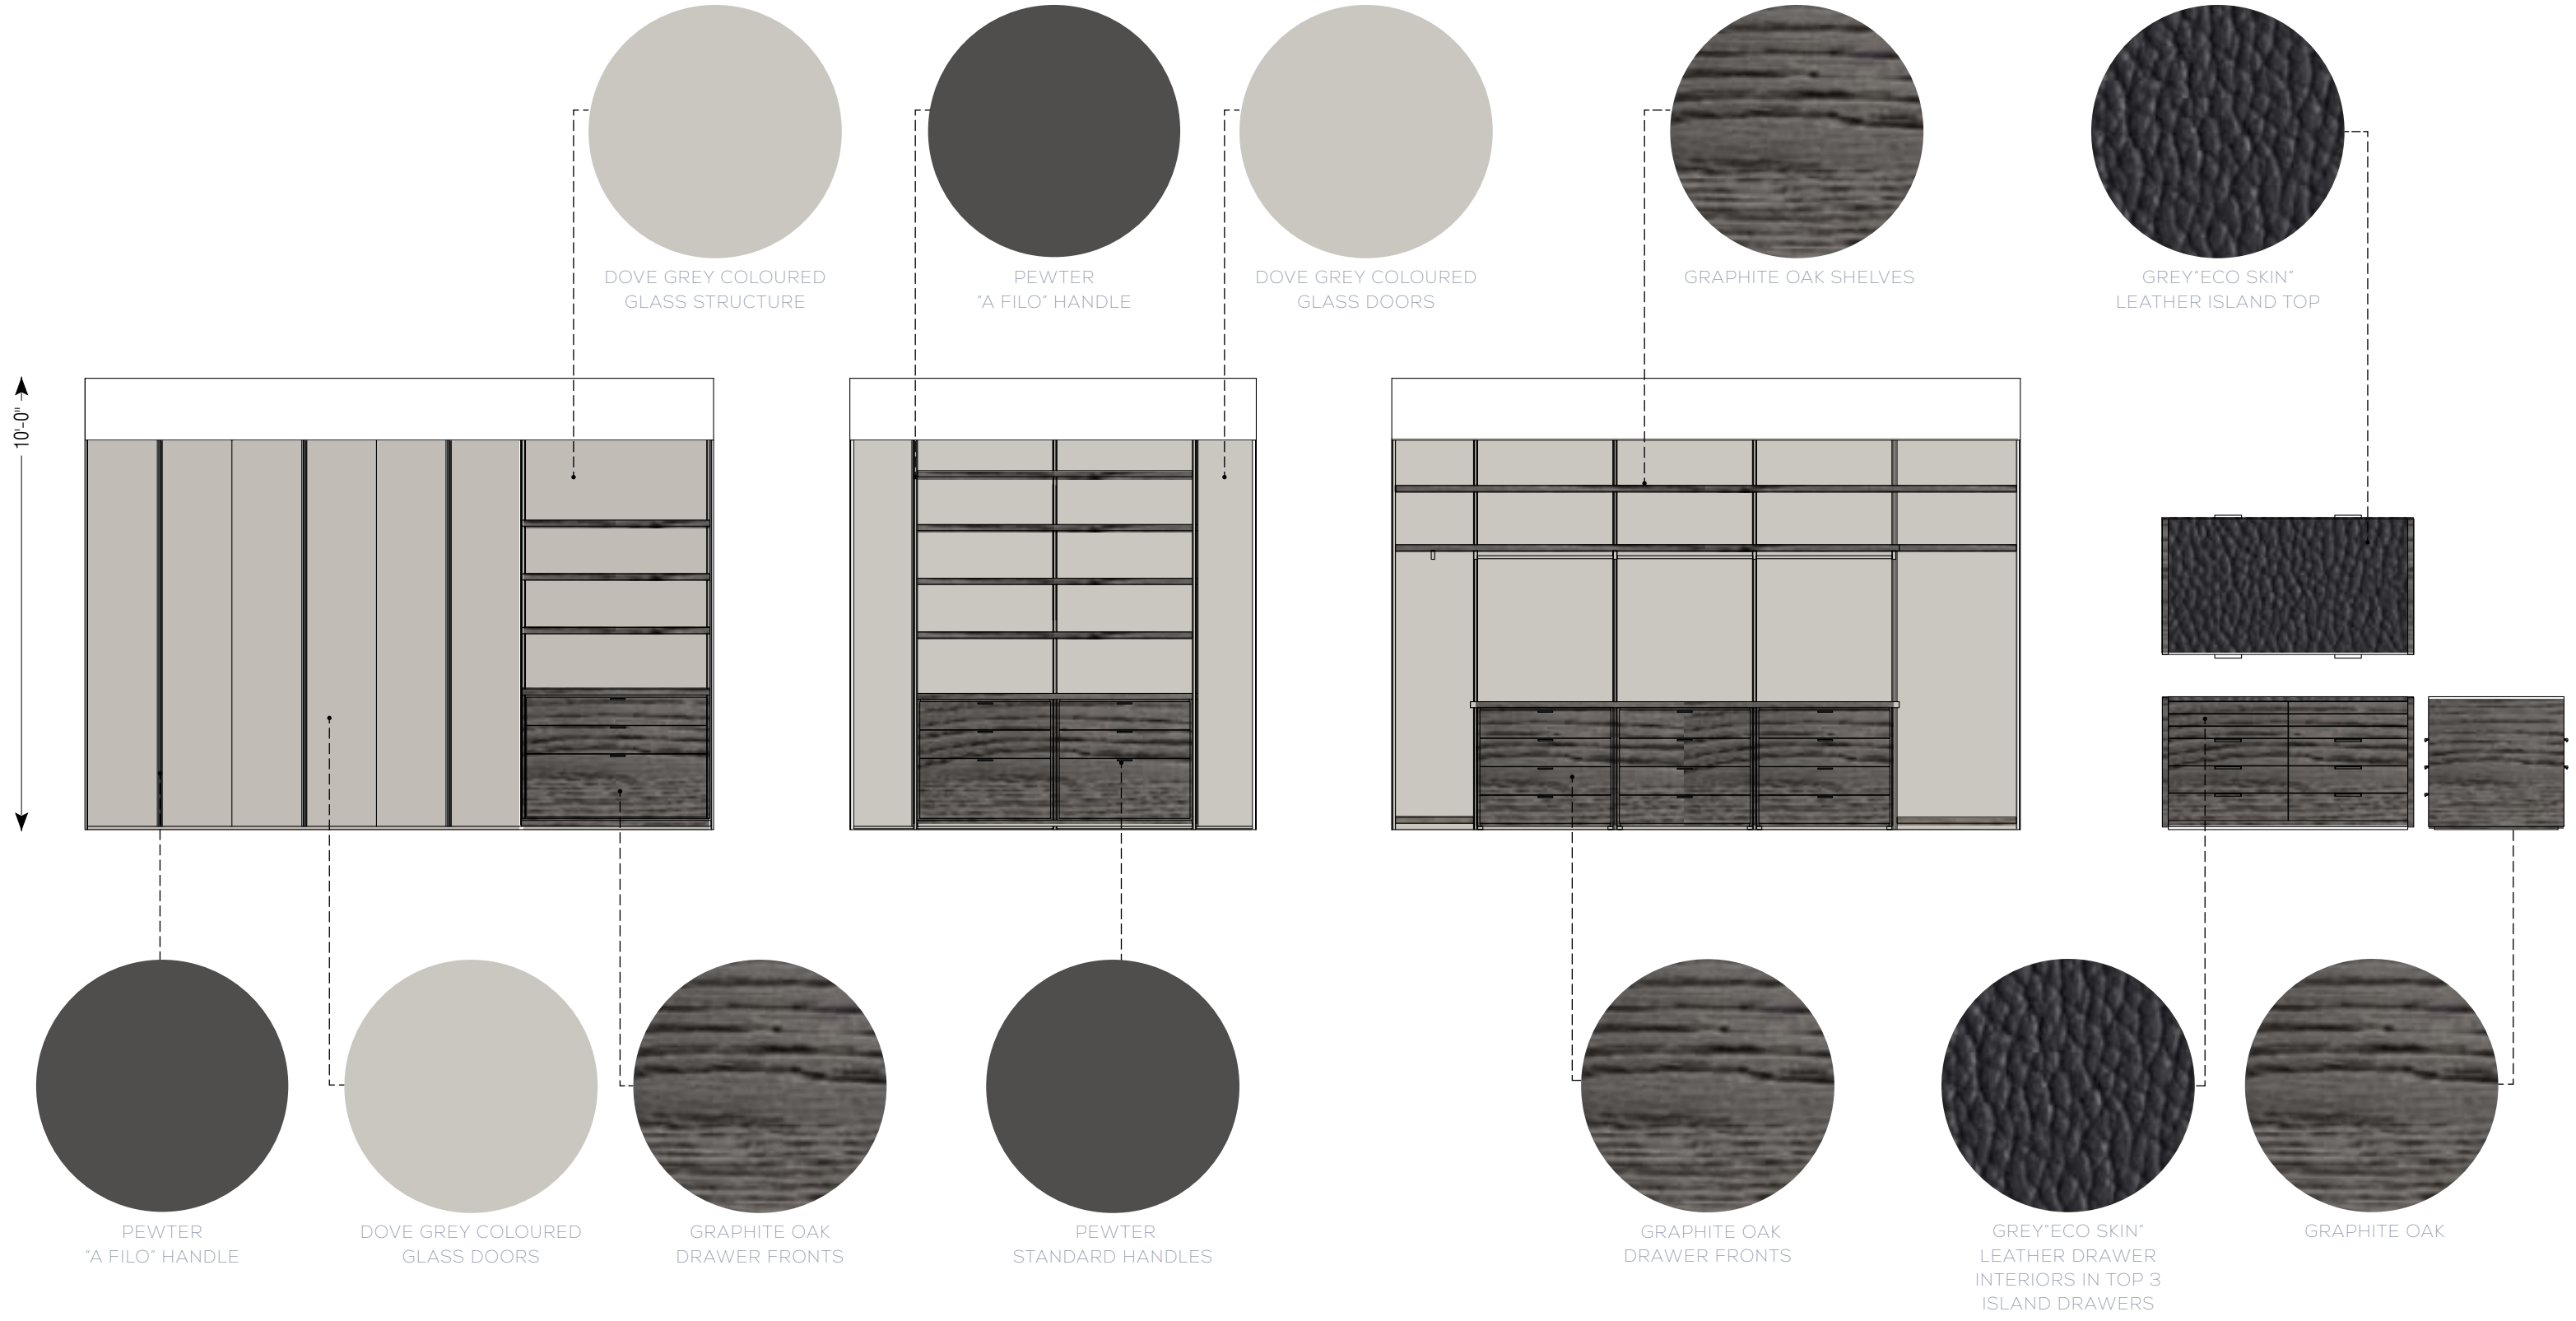

SUITE 301 - TRANSITIONAL DADA + MOLteni WALK-IN CLOSET