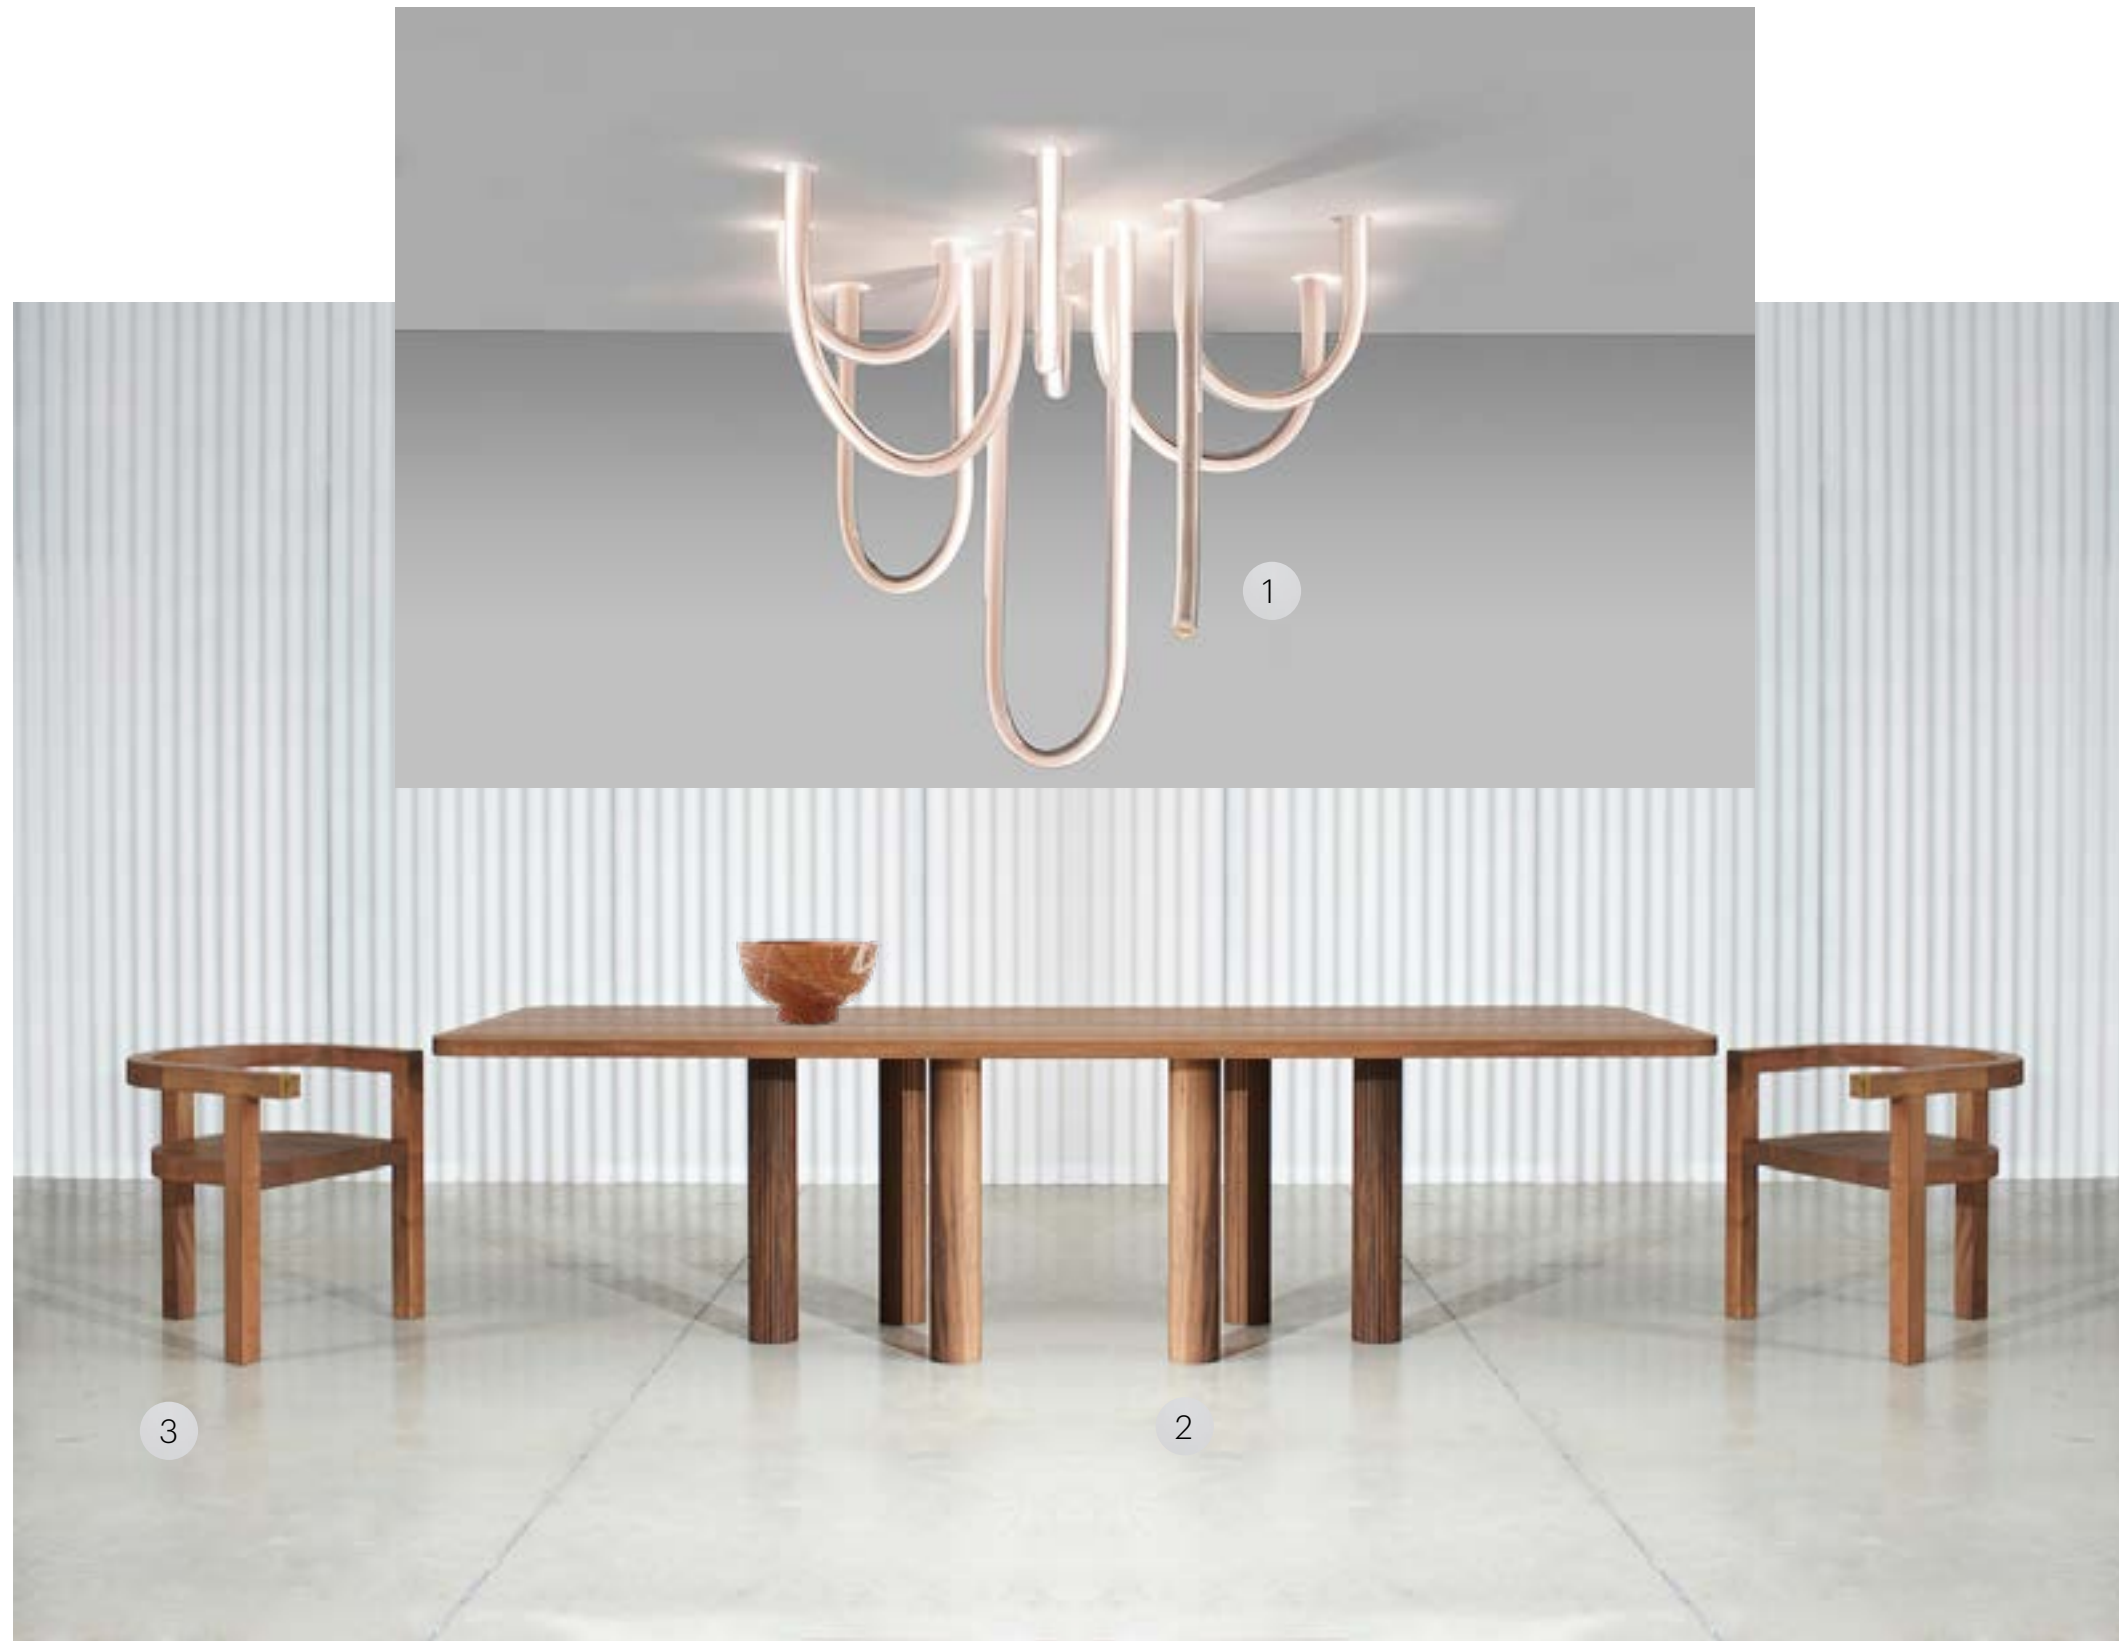

MATHIEU LEHANNEUR
LIQUID ROSE GOLD COFFEE
TABLE

COLOURFUL, LOOSE, CONTEMPORARY
FLOWER ARRANGEMENT IN CLEAR GLASS
VASE

MATHIEU LEHANNEUR
LES CORDES
GLASS & FLEX LED

CRISTIAN BRANEA
MIDAS CHAIR
WALNUT WITH BRASS DETAIL