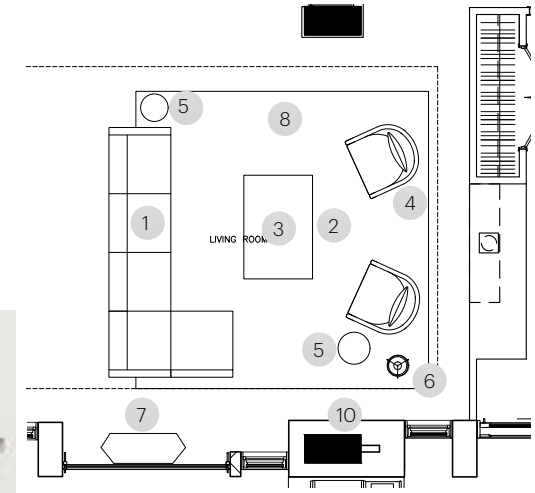

WHITE CARRARA MARBLE

1