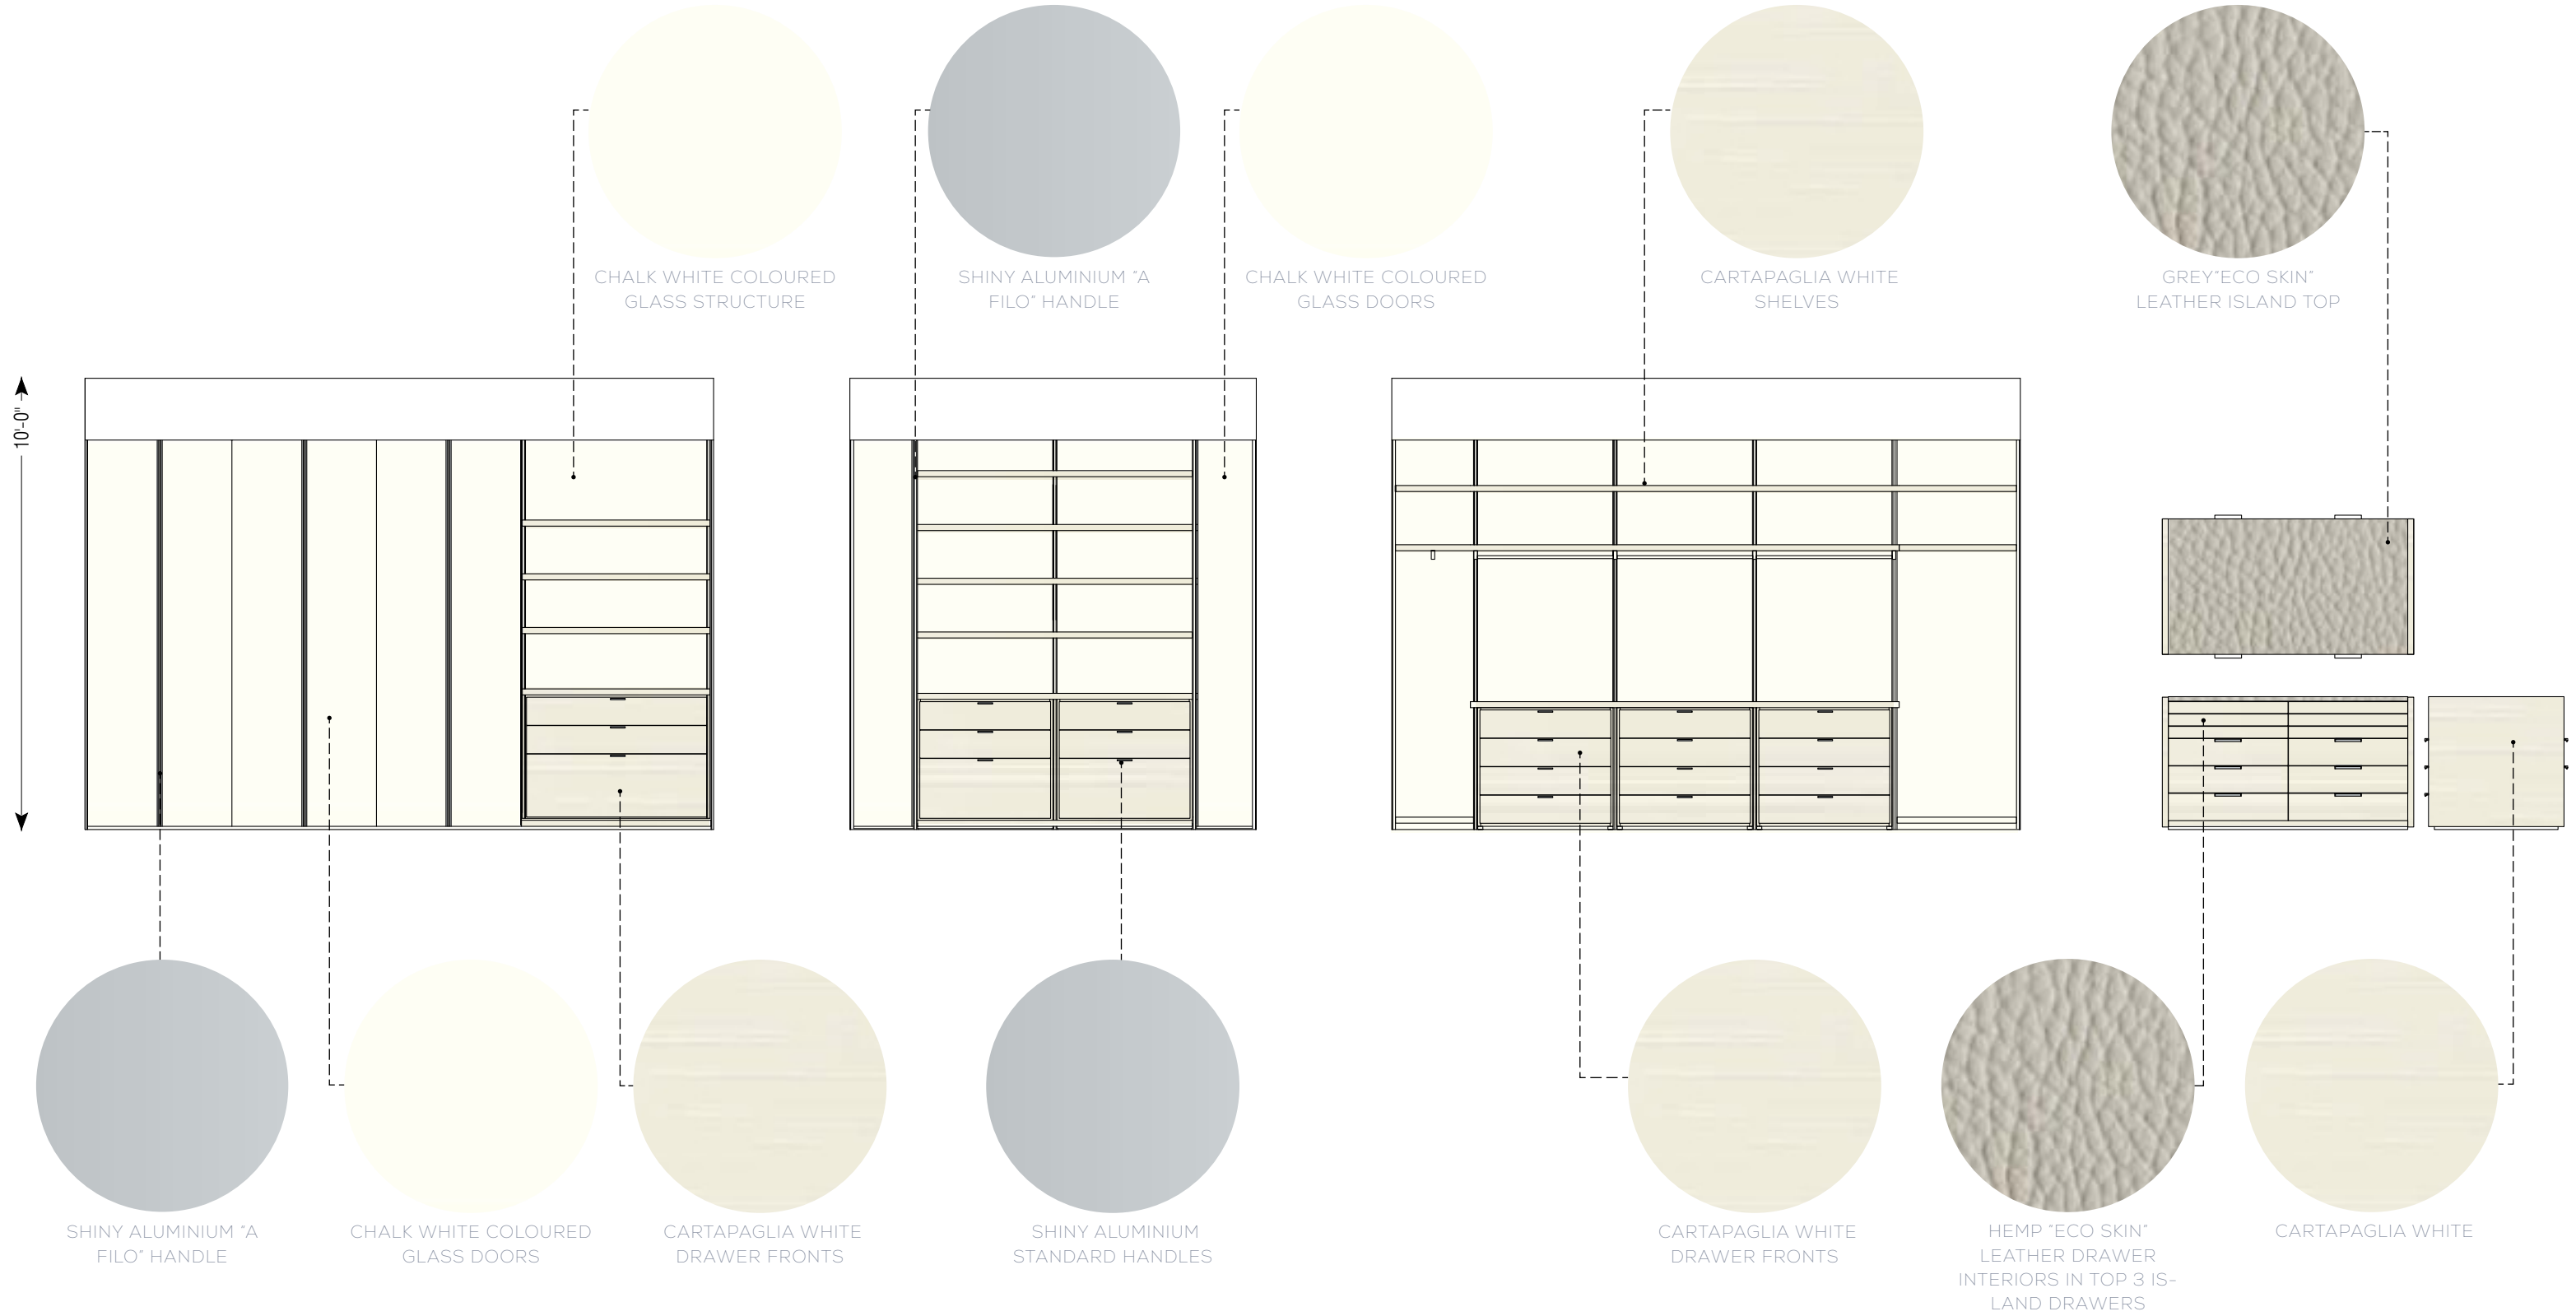

SUITE 301 - CONTEMPORARY DADA + MOLteni WALK-IN CLOSET

SUITE 301 - CONTEMPORARY DADA + MOLteni WALK-IN CLOSET

SHLEVES TO BE ACCESSORIZED WITH LED LIGHTING BARS

SUITE 301 - CONTEMPORARY DADA + MOLteni WALK-IN CLOSET ACCESSORIES