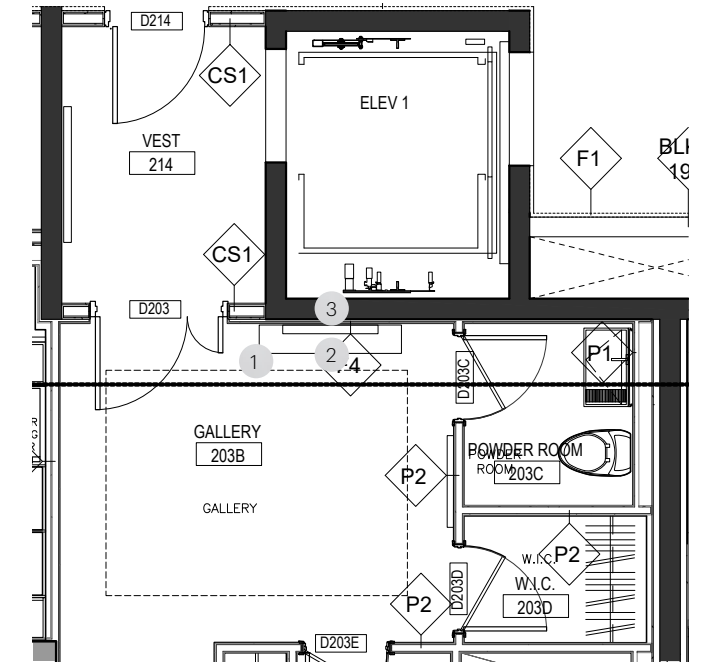

DOUBLE HERRINGBONE

SUITE 301 - CONTEMPORARY FLOOR FINISHES PLAN

SUITE 301 - CONTEMPORARY ENTRY

3

2

1

WHITE CARRARA MARBLE

3