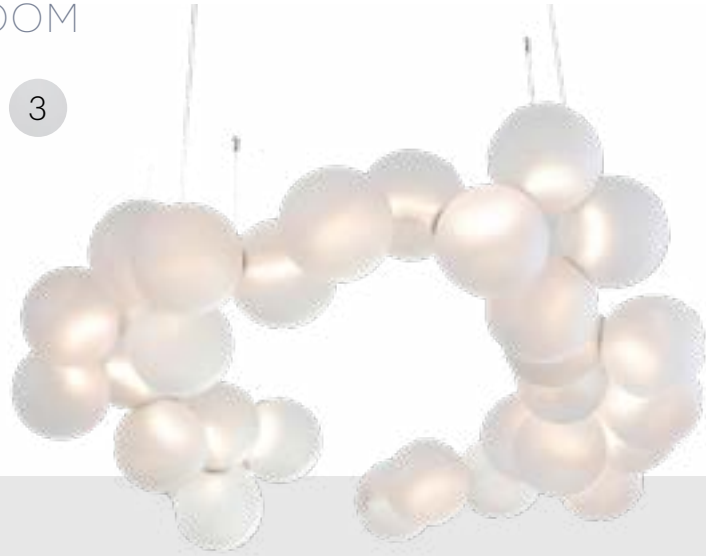

10 JOSEPH ALBERS
ART PRINT WITH
3/4" CHROME
GALLERY FRAME

1

7

8

2

4

5

BLACKENED STEEL