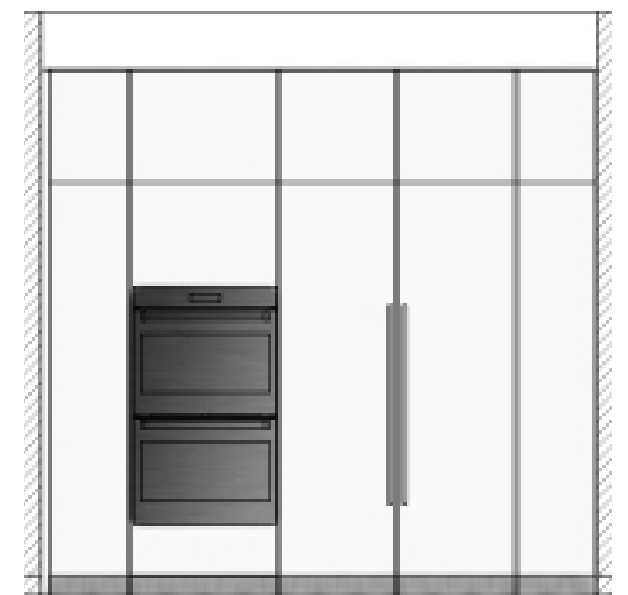

SUITE 301 - CONTEMPORARY KITCHEN ELEVATIONS

CLEAR GLASS

GLASS DOORS / TAPERED ALUMINUM SHELVES
LIT WITH CONCEALED LED PROFILES

-GLASS SHELVING INSIDE GLASS
CABINETS

---GLOSSY WHITE LACQUER

---GLASS OPEN SHELVING