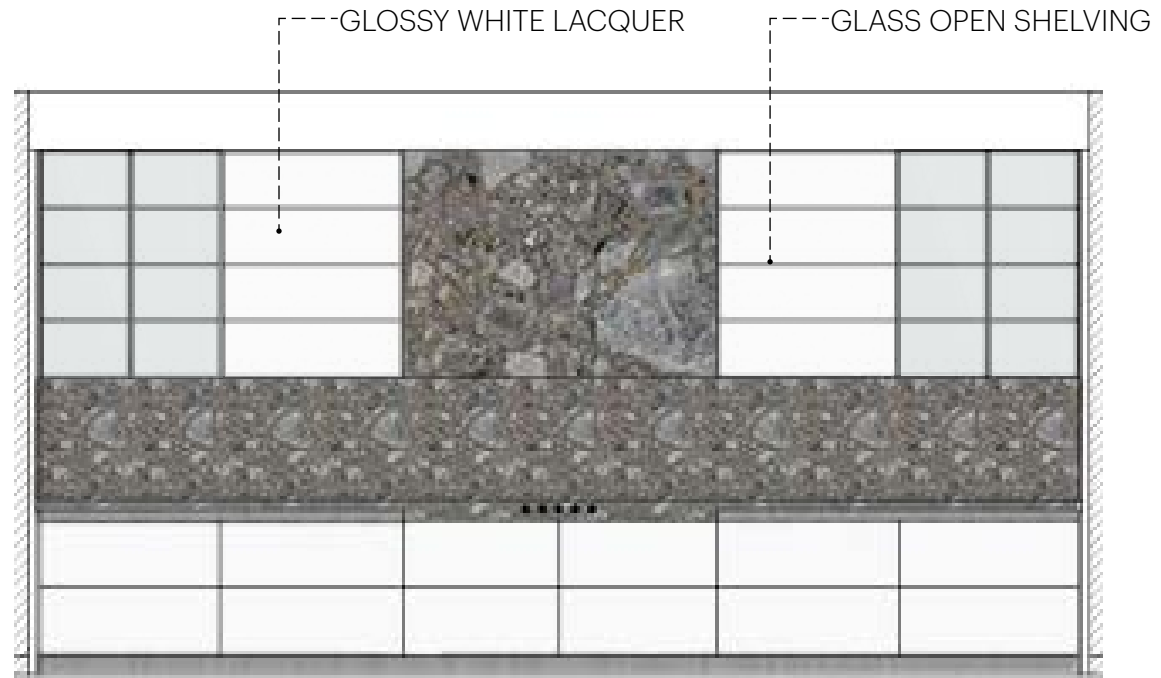

SUITE 301 - CONTEMPORARY KITCHEN ELEVATIONS

CLEAR GLASS

GLASS DOORS / TAPERED ALUMINUM SHELVES
LIT WITH CONCEALED LED PROFILES

-GLASS SHELVING INSIDE GLASS
CABINETS

---GLOSSY WHITE LACQUER

---GLASS OPEN SHELVING