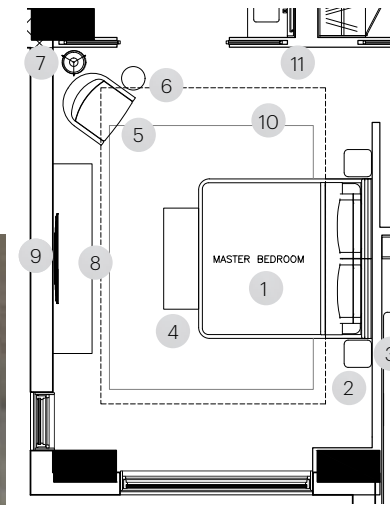

4

5

6

3

1

2

SUITE 301 - CONTEMPORARY MASTER BEDROOM DETAILS & FINISHES

BRONZE PULLS