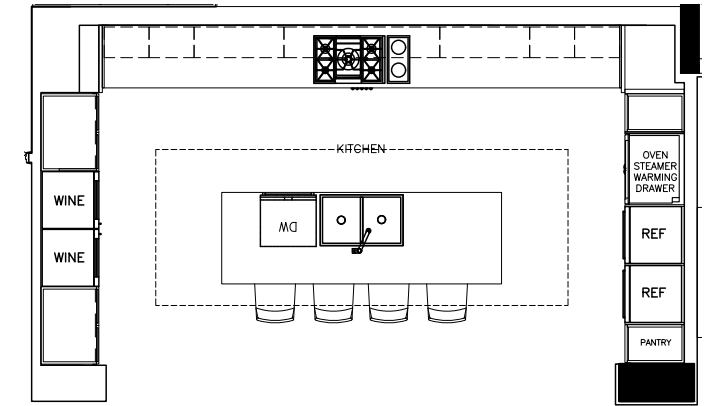

SUITE 301 - CONTEMPORARY KITCHEN ELEVATIONS

CLEAR GLASS

GLASS DOORS / TAPERED ALUMINUM SHELVES
LIT WITH CONCEALED LED PROFILES

-GLASS SHELVING INSIDE GLASS
CABINETS

---GLOSSY WHITE LACQUER

---GLASS OPEN SHELVING