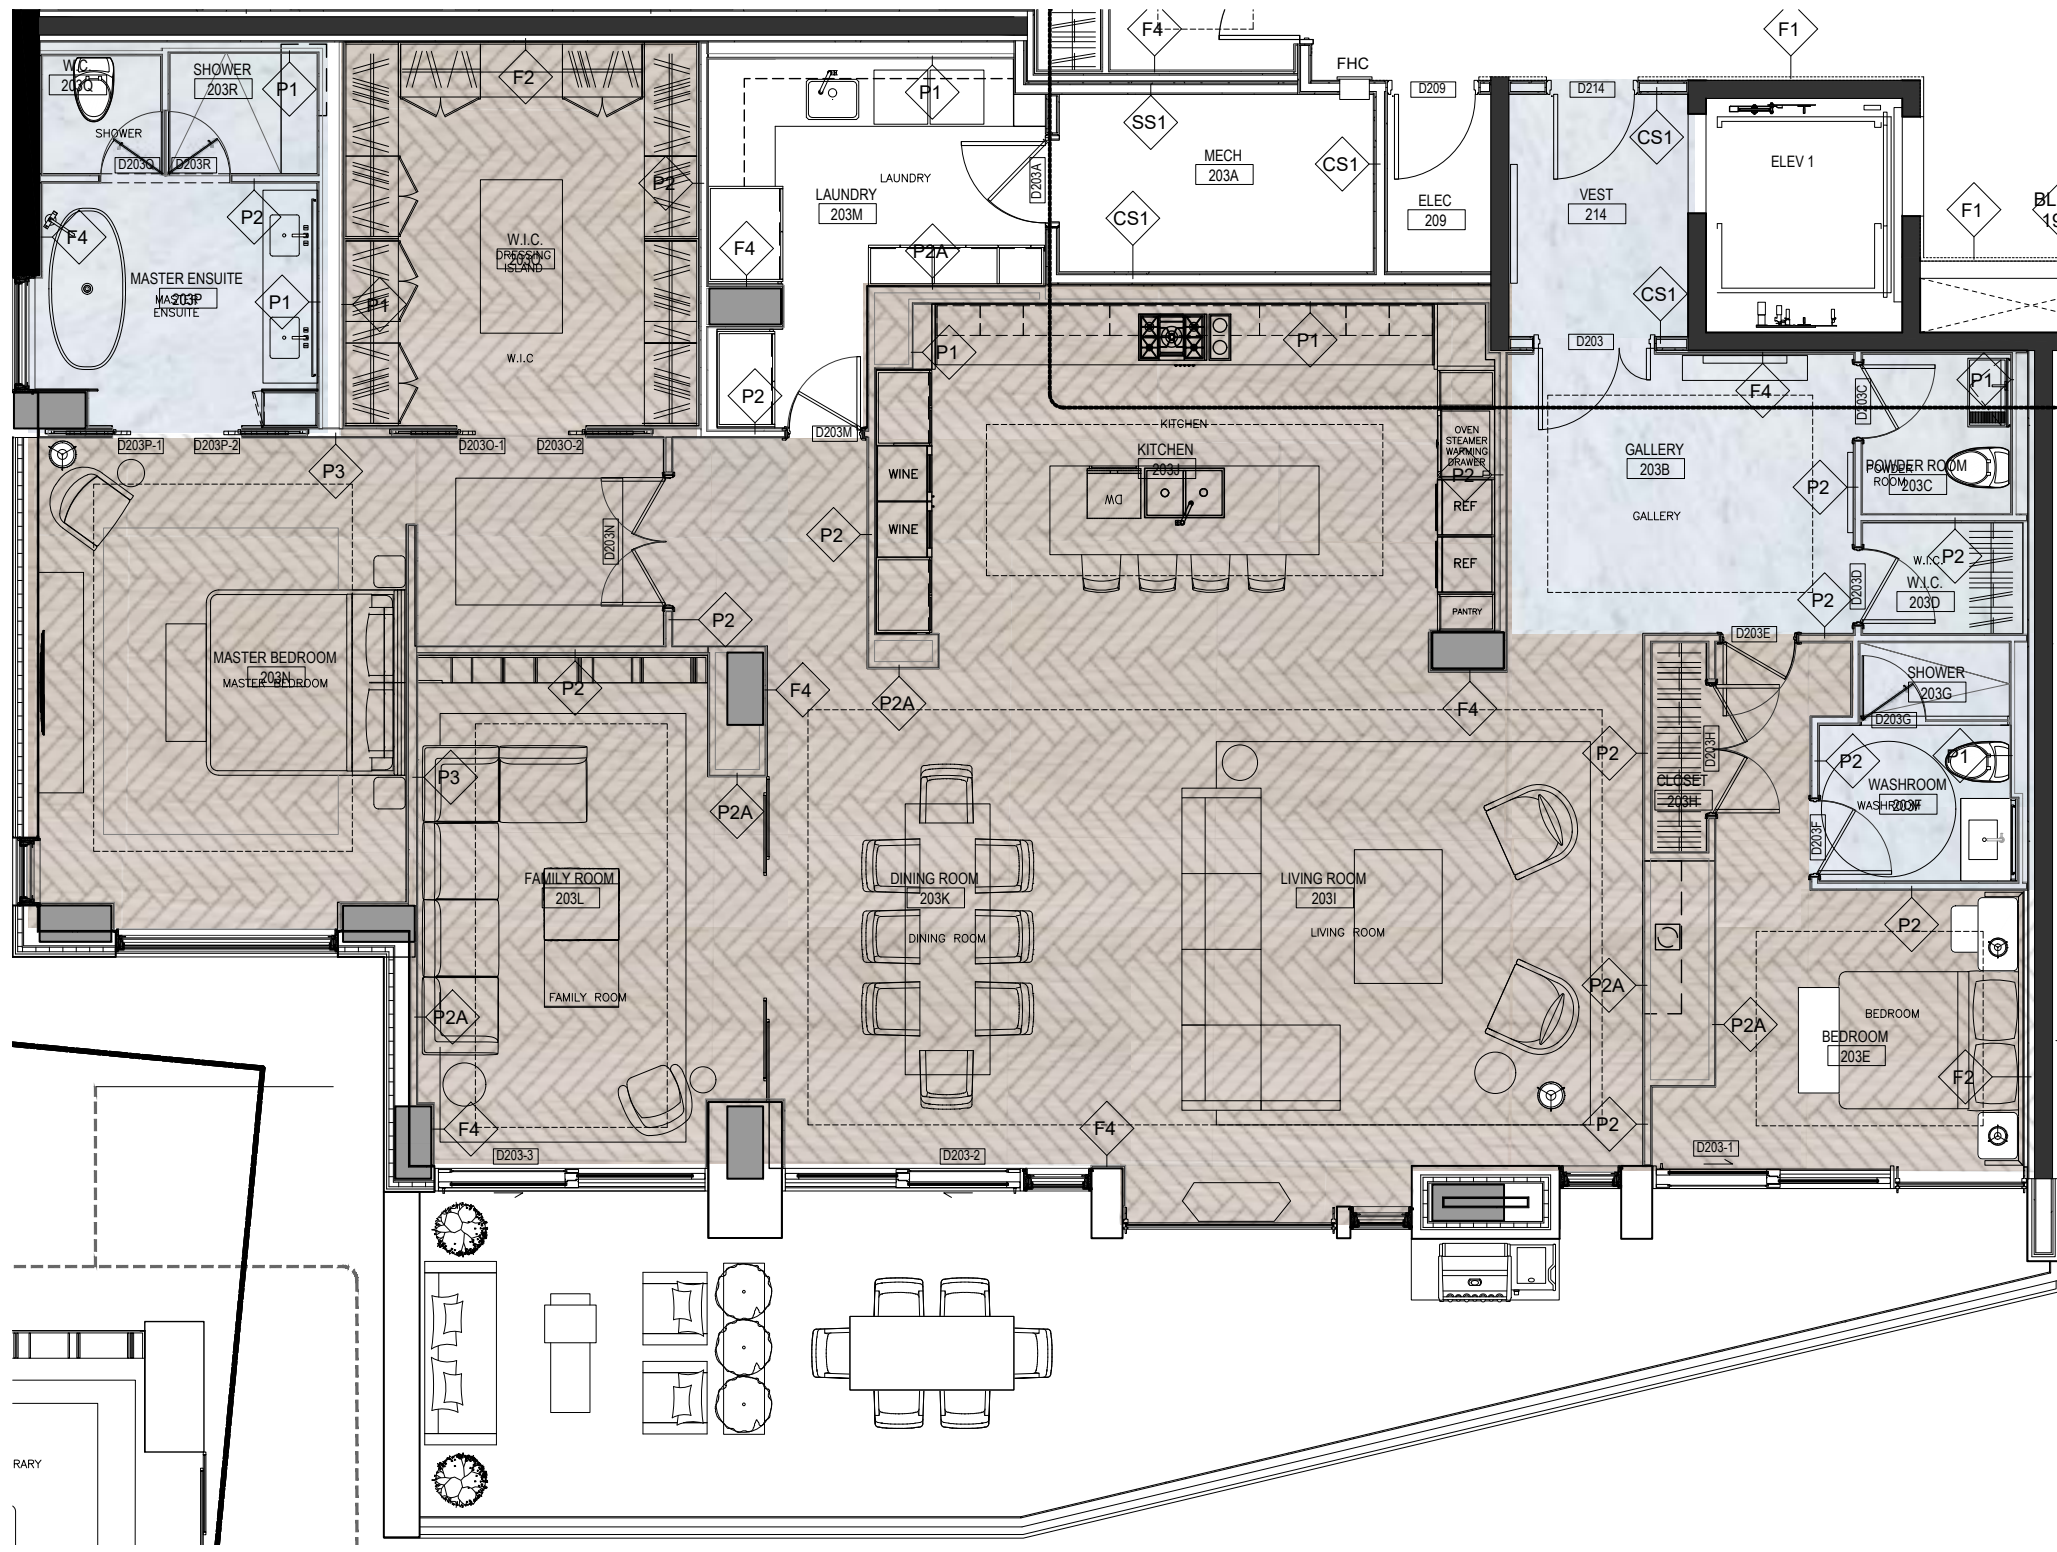

Spaces that people want to be a part of. We have a keen insight,
foresight, and passion for the flow of design that brings a space to life.

SUITE 301 - CONTEMPORARY FN PLAN

WHITE SHEER DRAPERY
THROUGHOUT

DOUBLE HERRINGBONE

SUITE 301 - CONTEMPORARY FLOOR FINISHES PLAN

SUITE 301 - CONTEMPORARY ENTRY

3

2

1

WHITE CARRARA MARBLE

3