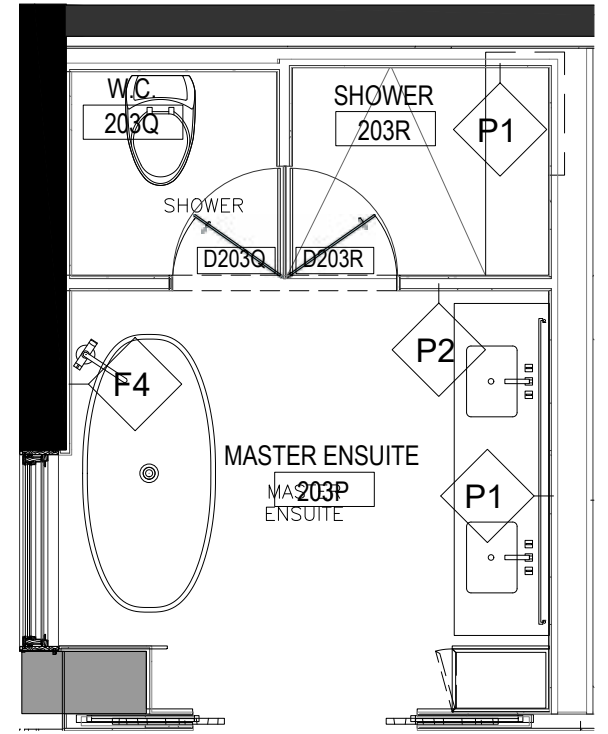

HOLLY HUNT - CHALET:
SNOW 4015/01

MIST WHITE MARBLE

WHITE ASH

WHITE CARRARA MARBLE

SUITE 301 - CONTEMPORARY PLUMBING PACKAGE - MASTER ENSUITE

CARRARA MARBLE

CLEAN, MINIMAL STYLING
WHITE TOWELS

SUITE 301 - CONTEMPORARY PLUMBING PACKAGE - MASTER ENSUITE