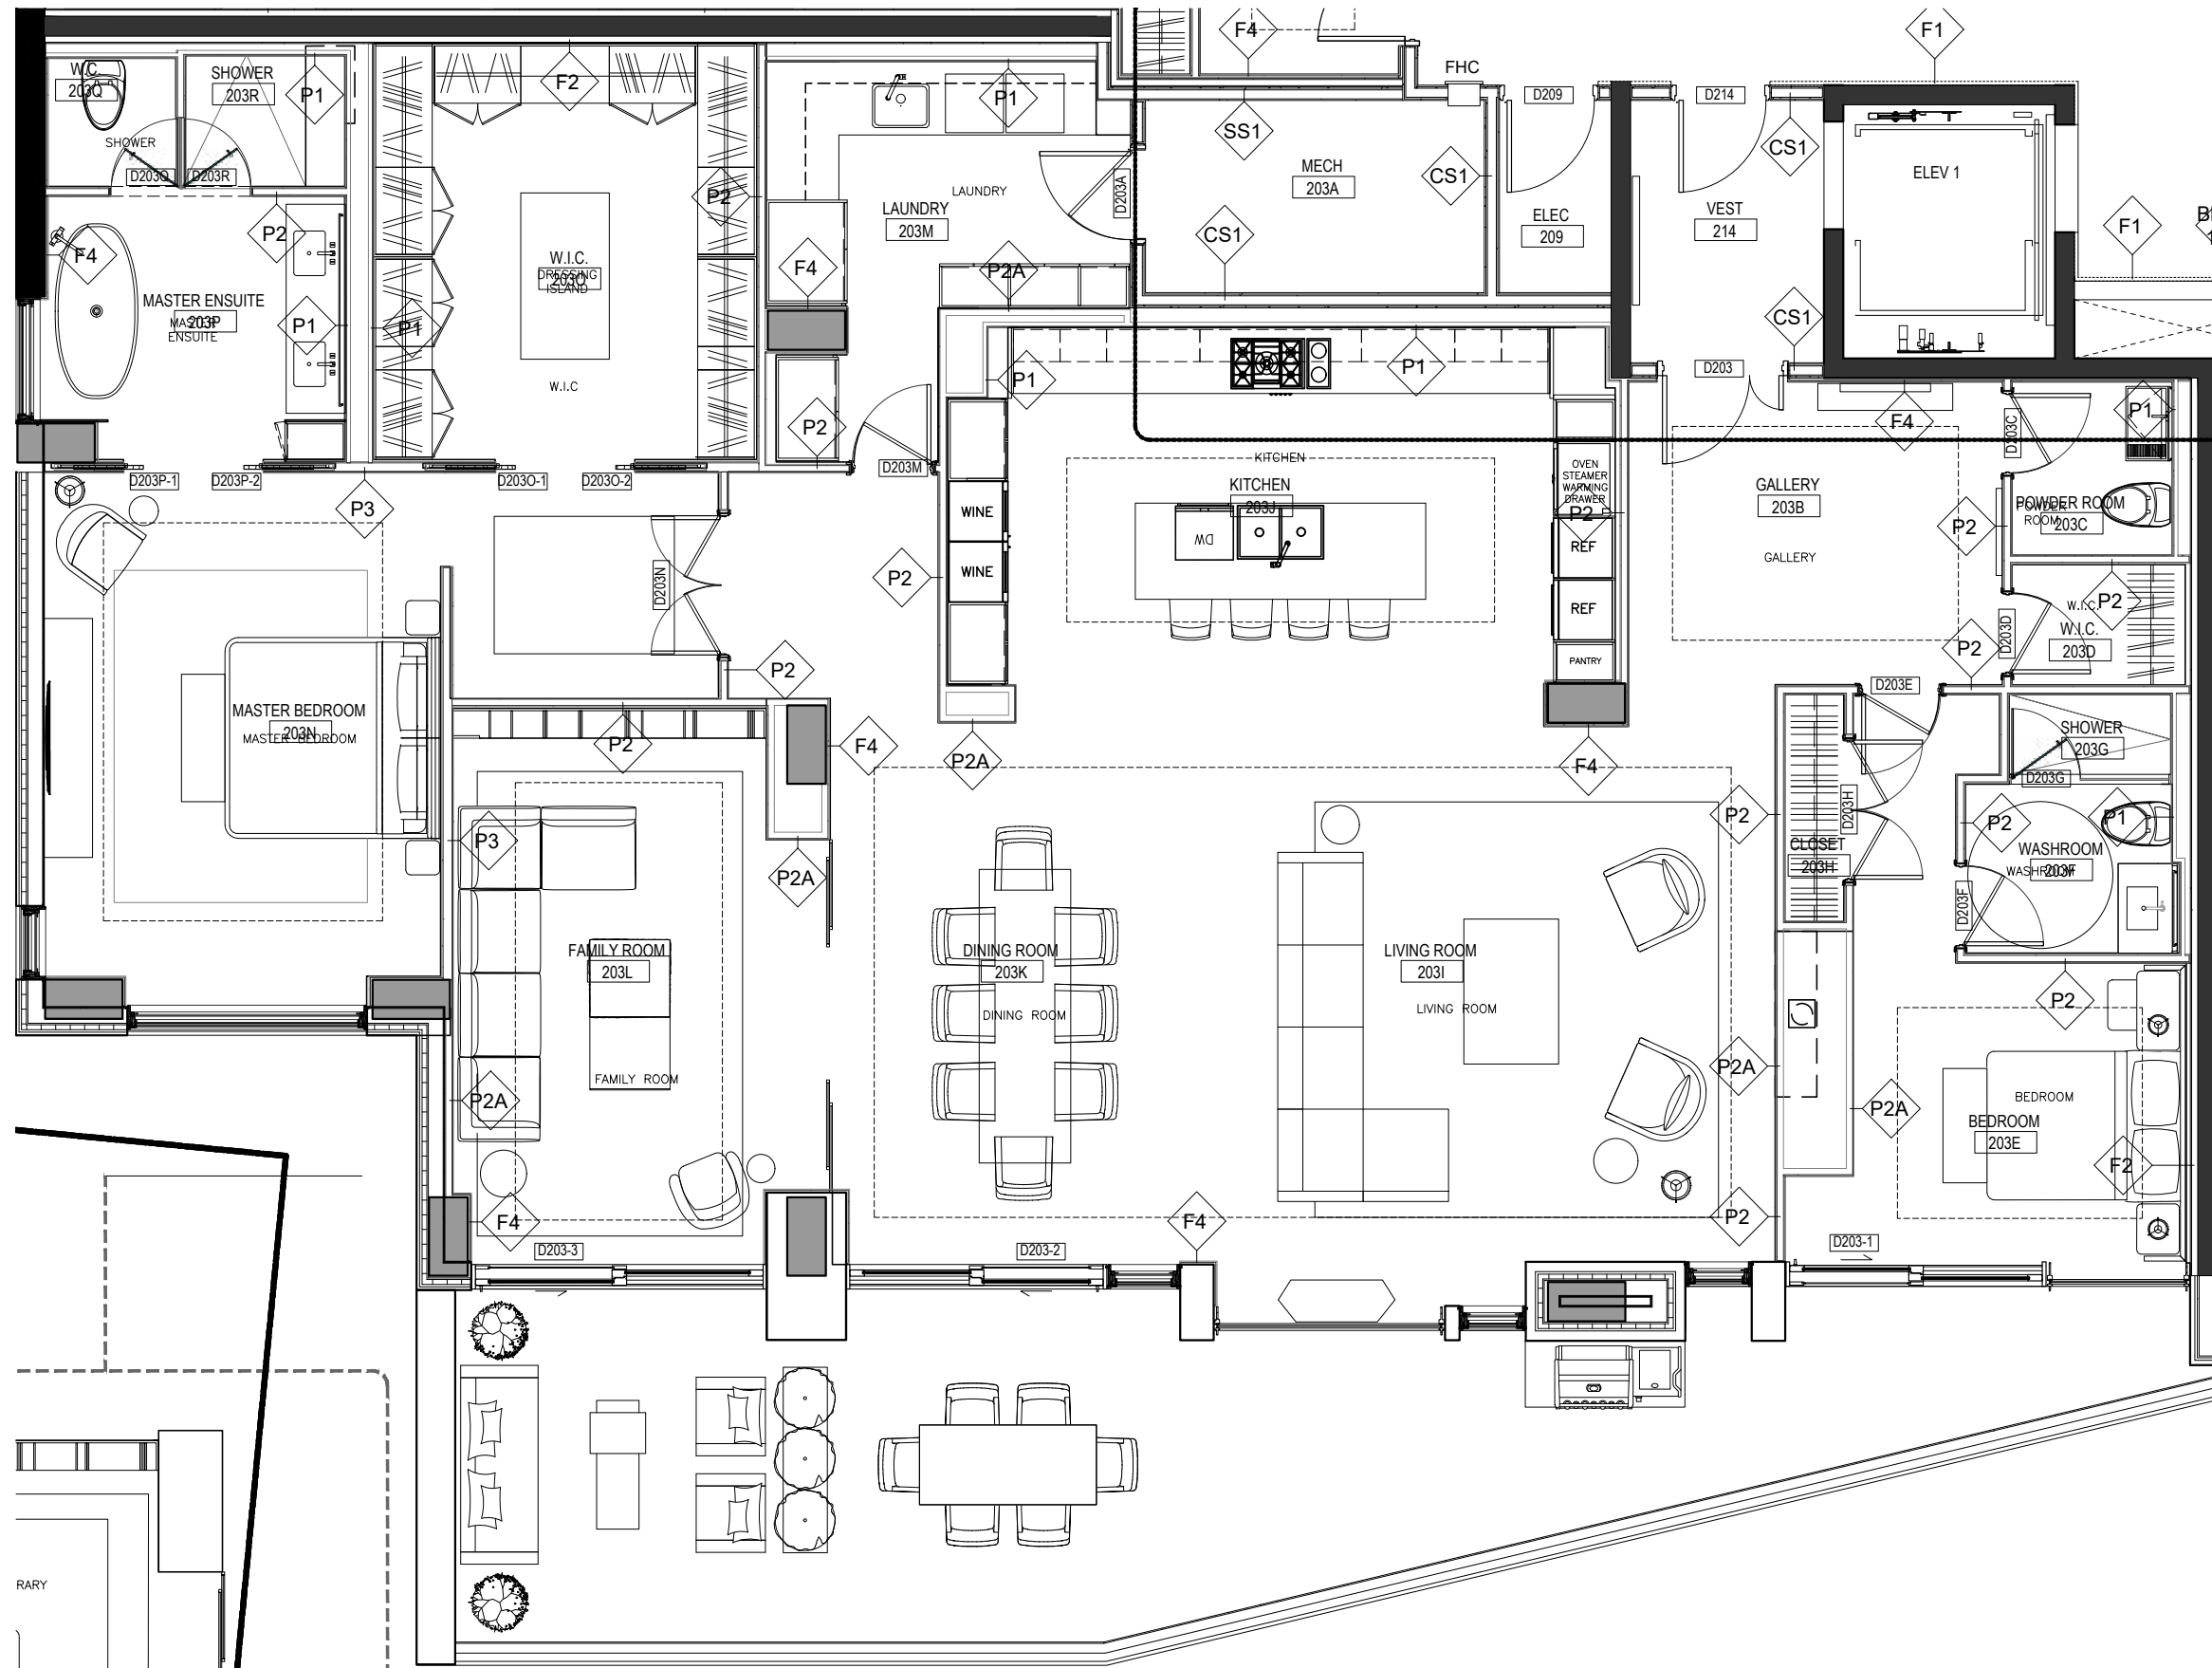

SUITE 301 - CONTEMPORARY FN PLAN