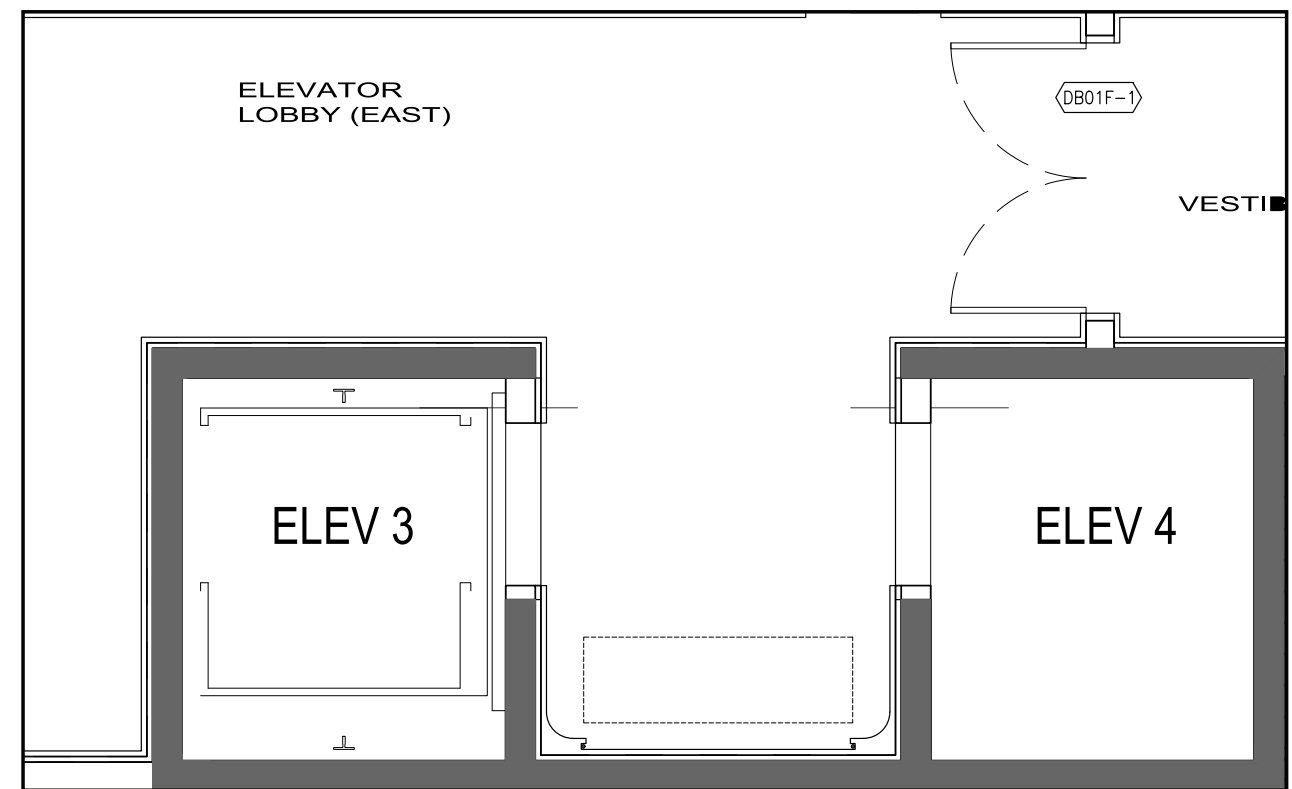

ELEVATORS - PARKING LEVEL - FLOOR LAYOUT

MINOTTI,
SUPERQUADRA BENCH

GROUND LEVEL - FLOOR LAYOUT

GROUND LEVEL - LOBBY LOUNGE - FF&E SELECTION

MOLTENI,
MARTEEN SOFA

SQUARE IN CIRCLE,
BALANCE FLOOR LAMP

DWR,
EAMES SOFT PAD CHAIR
MANAGEMENT HEIGHT