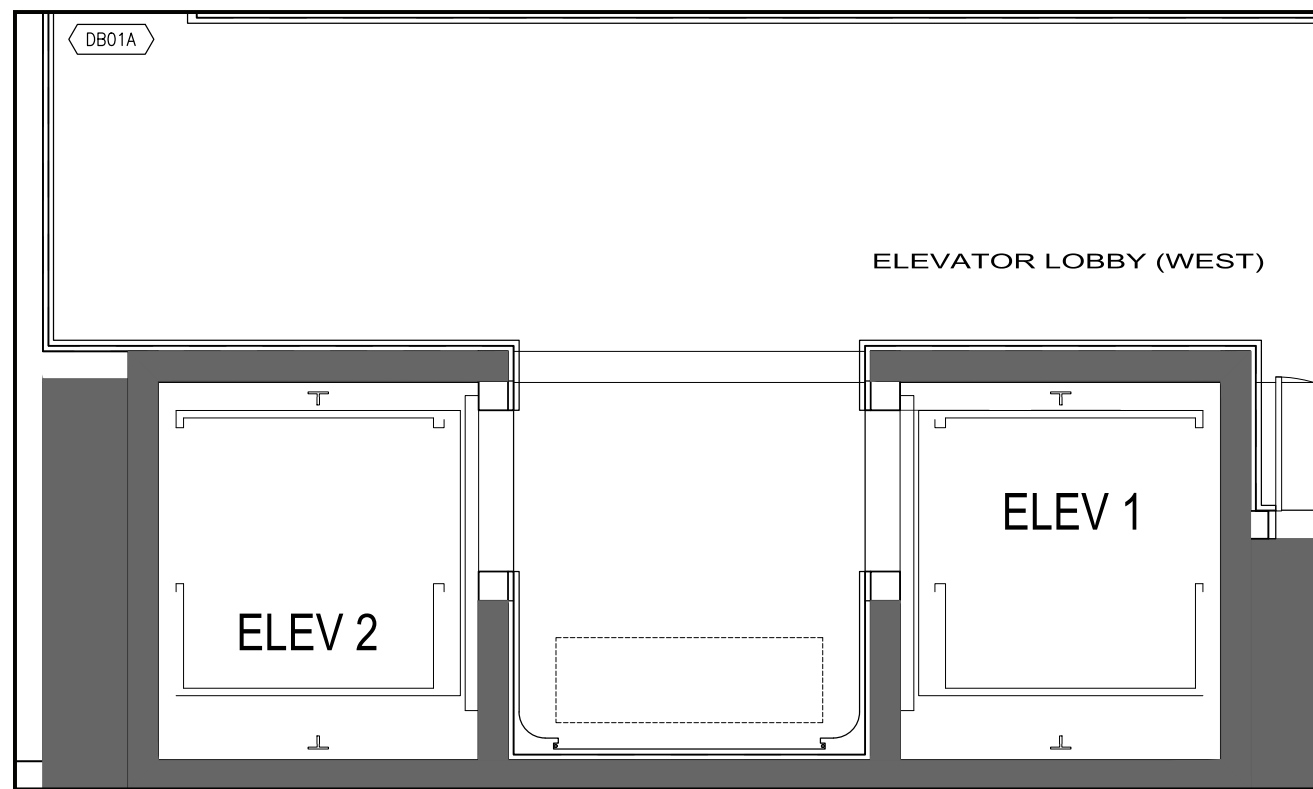

ELEVATORS - PARKING LEVEL - FLOOR LAYOUT

MINOTTI,
SUPERQUADRA BENCH

GROUND LEVEL - FLOOR LAYOUT

GROUND LEVEL - LOBBY LOUNGE - FF&E SELECTION

MOLTENI,
MARTEEN SOFA

SQUARE IN CIRCLE,
BALANCE FLOOR LAMP

DWR,
EAMES SOFT PAD CHAIR
MANAGEMENT HEIGHT