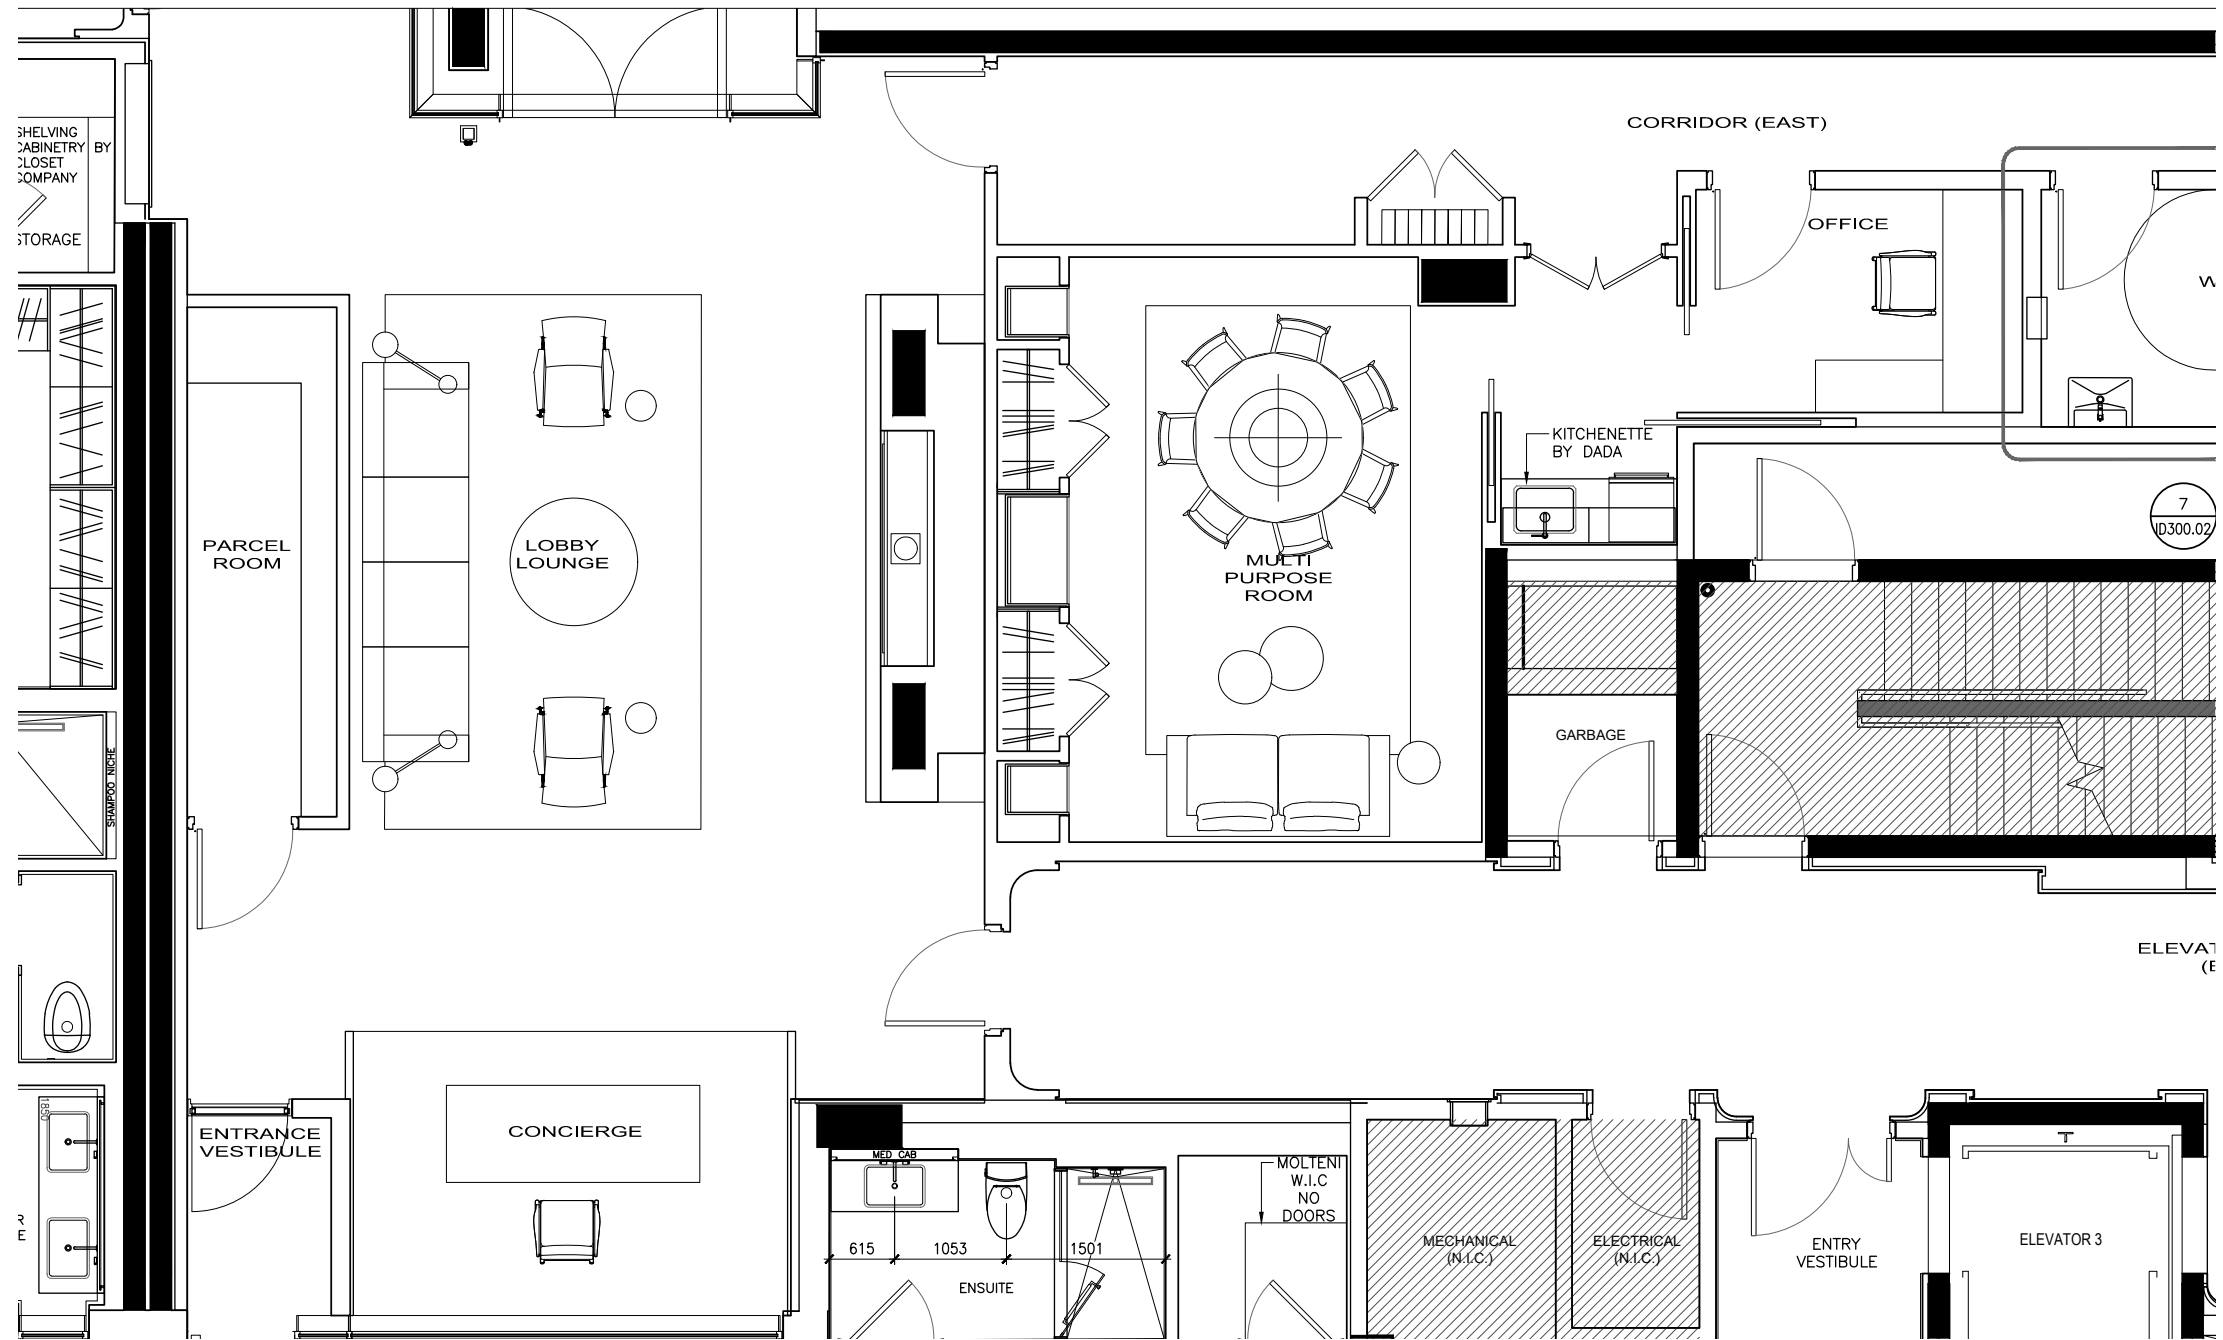

ELEVATORS - PARKING LEVEL - FLOOR LAYOUT

MINOTTI,
SUPERQUADRA BENCH

GROUND LEVEL - FLOOR LAYOUT

GROUND LEVEL - LOBBY LOUNGE - FF&E SELECTION

MOLTENI,
MARTEEN SOFA

SQUARE IN CIRCLE,
BALANCE FLOOR LAMP

DWR,
EAMES SOFT PAD CHAIR
MANAGEMENT HEIGHT