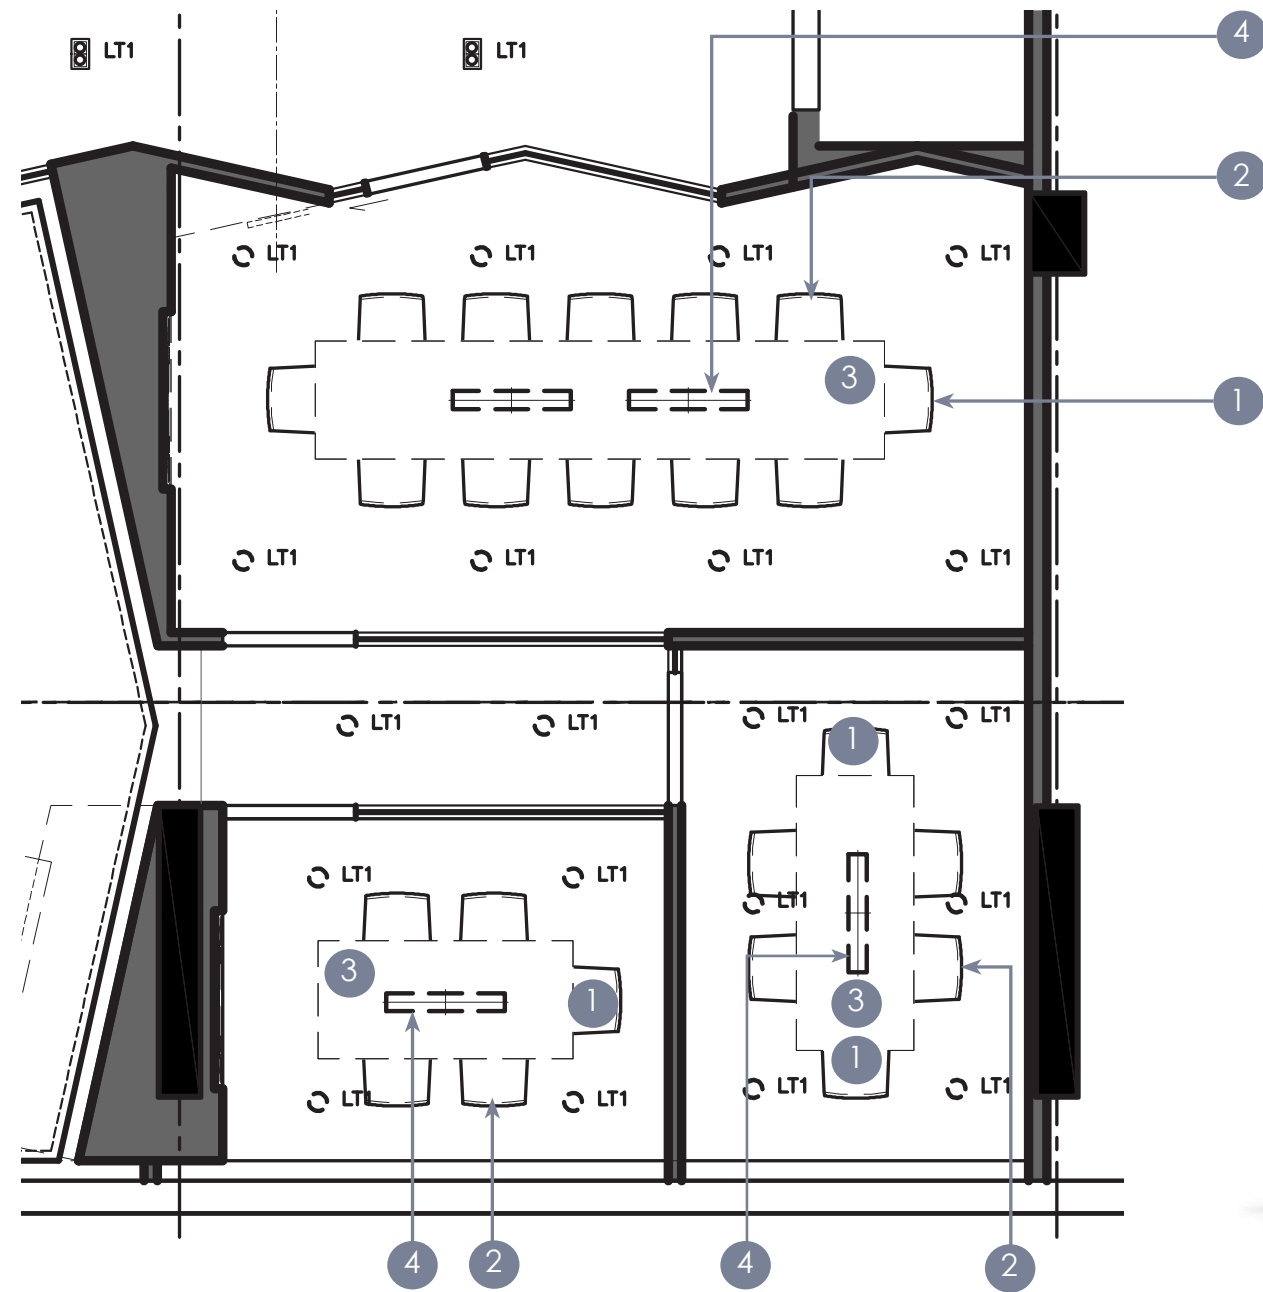

LEVEL 11 AMENITIES - VIEW #01

THE JOURNEY 07 AMENITY OVERALL SECTION

LEVEL 11 AMENITIES - VIEW #02A

THE JOURNEY 07 AMENITY LOUNGE SECTION

LEVEL 11 AMENITIES - VIEW #02B

THE JOURNEY 08 AMENITY LOUNGE FFE

SOFA
UPHOLSTERY

EAST WALL

CANVAS GALLERY
RORY O'KELLY

EAST WALL

CANVAS GALLERY
RORY O'KELLY

THE JOURNEY 10 MEETING ROOMS

LEVEL 11 MEETING ROOMS PLAN

FURNITURE + LIGHTING CONCEPT

THANK YOU