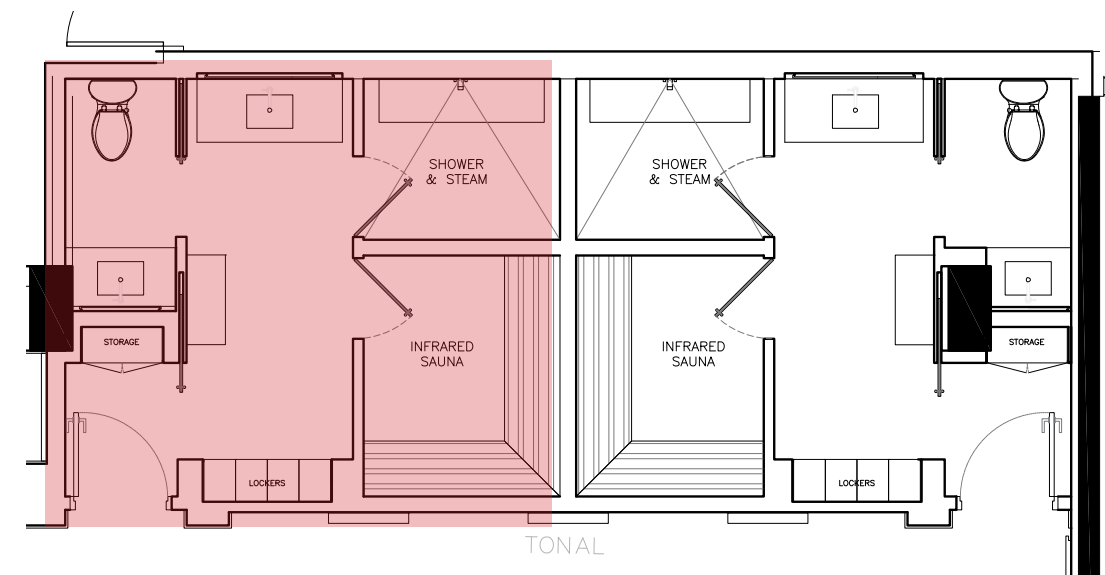

CONCEPT IMAGE FOR
SLAT DESIGN

SLATS TO BE 25MM
WIDE WITH 6.25MM
REVEAL

USE WOMEN'S
WASHROOM FOR
RENDERING