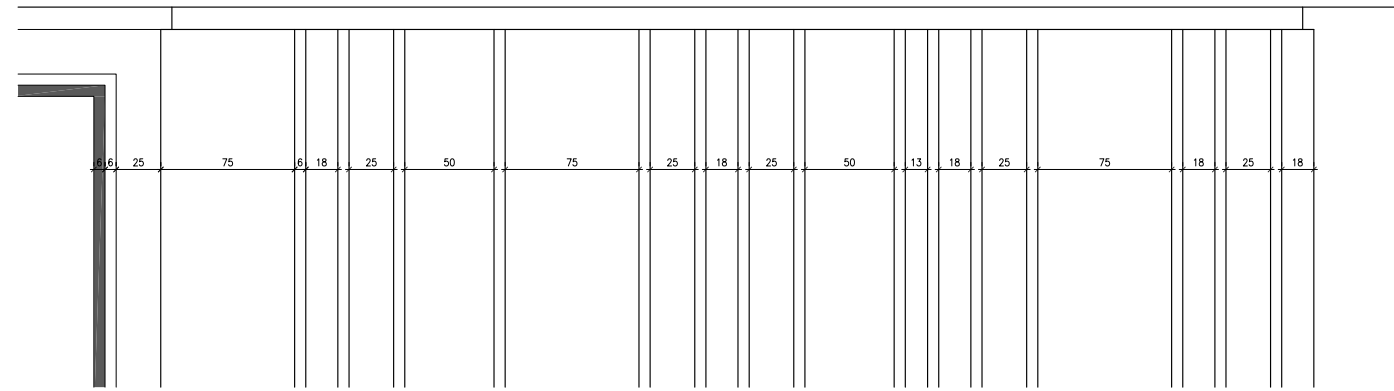

WHITE OAK - SATIN
FINISH

TIGER LEATHER
COSMOPOLITAN HARLEM
INFINITAS

MUNTZ BRONZE

REVEALS ARE 12.5MM
OR 6.25MM AS NOTED

ALL REVEAL DEPTHS
ARE 6.25MM

CONCEPT IMAGE FOR
SLAT DESIGN

CEDAR IN SAUNA

SLATS TO BE 25MM
WIDE WITH 6.25MM
REVEAL