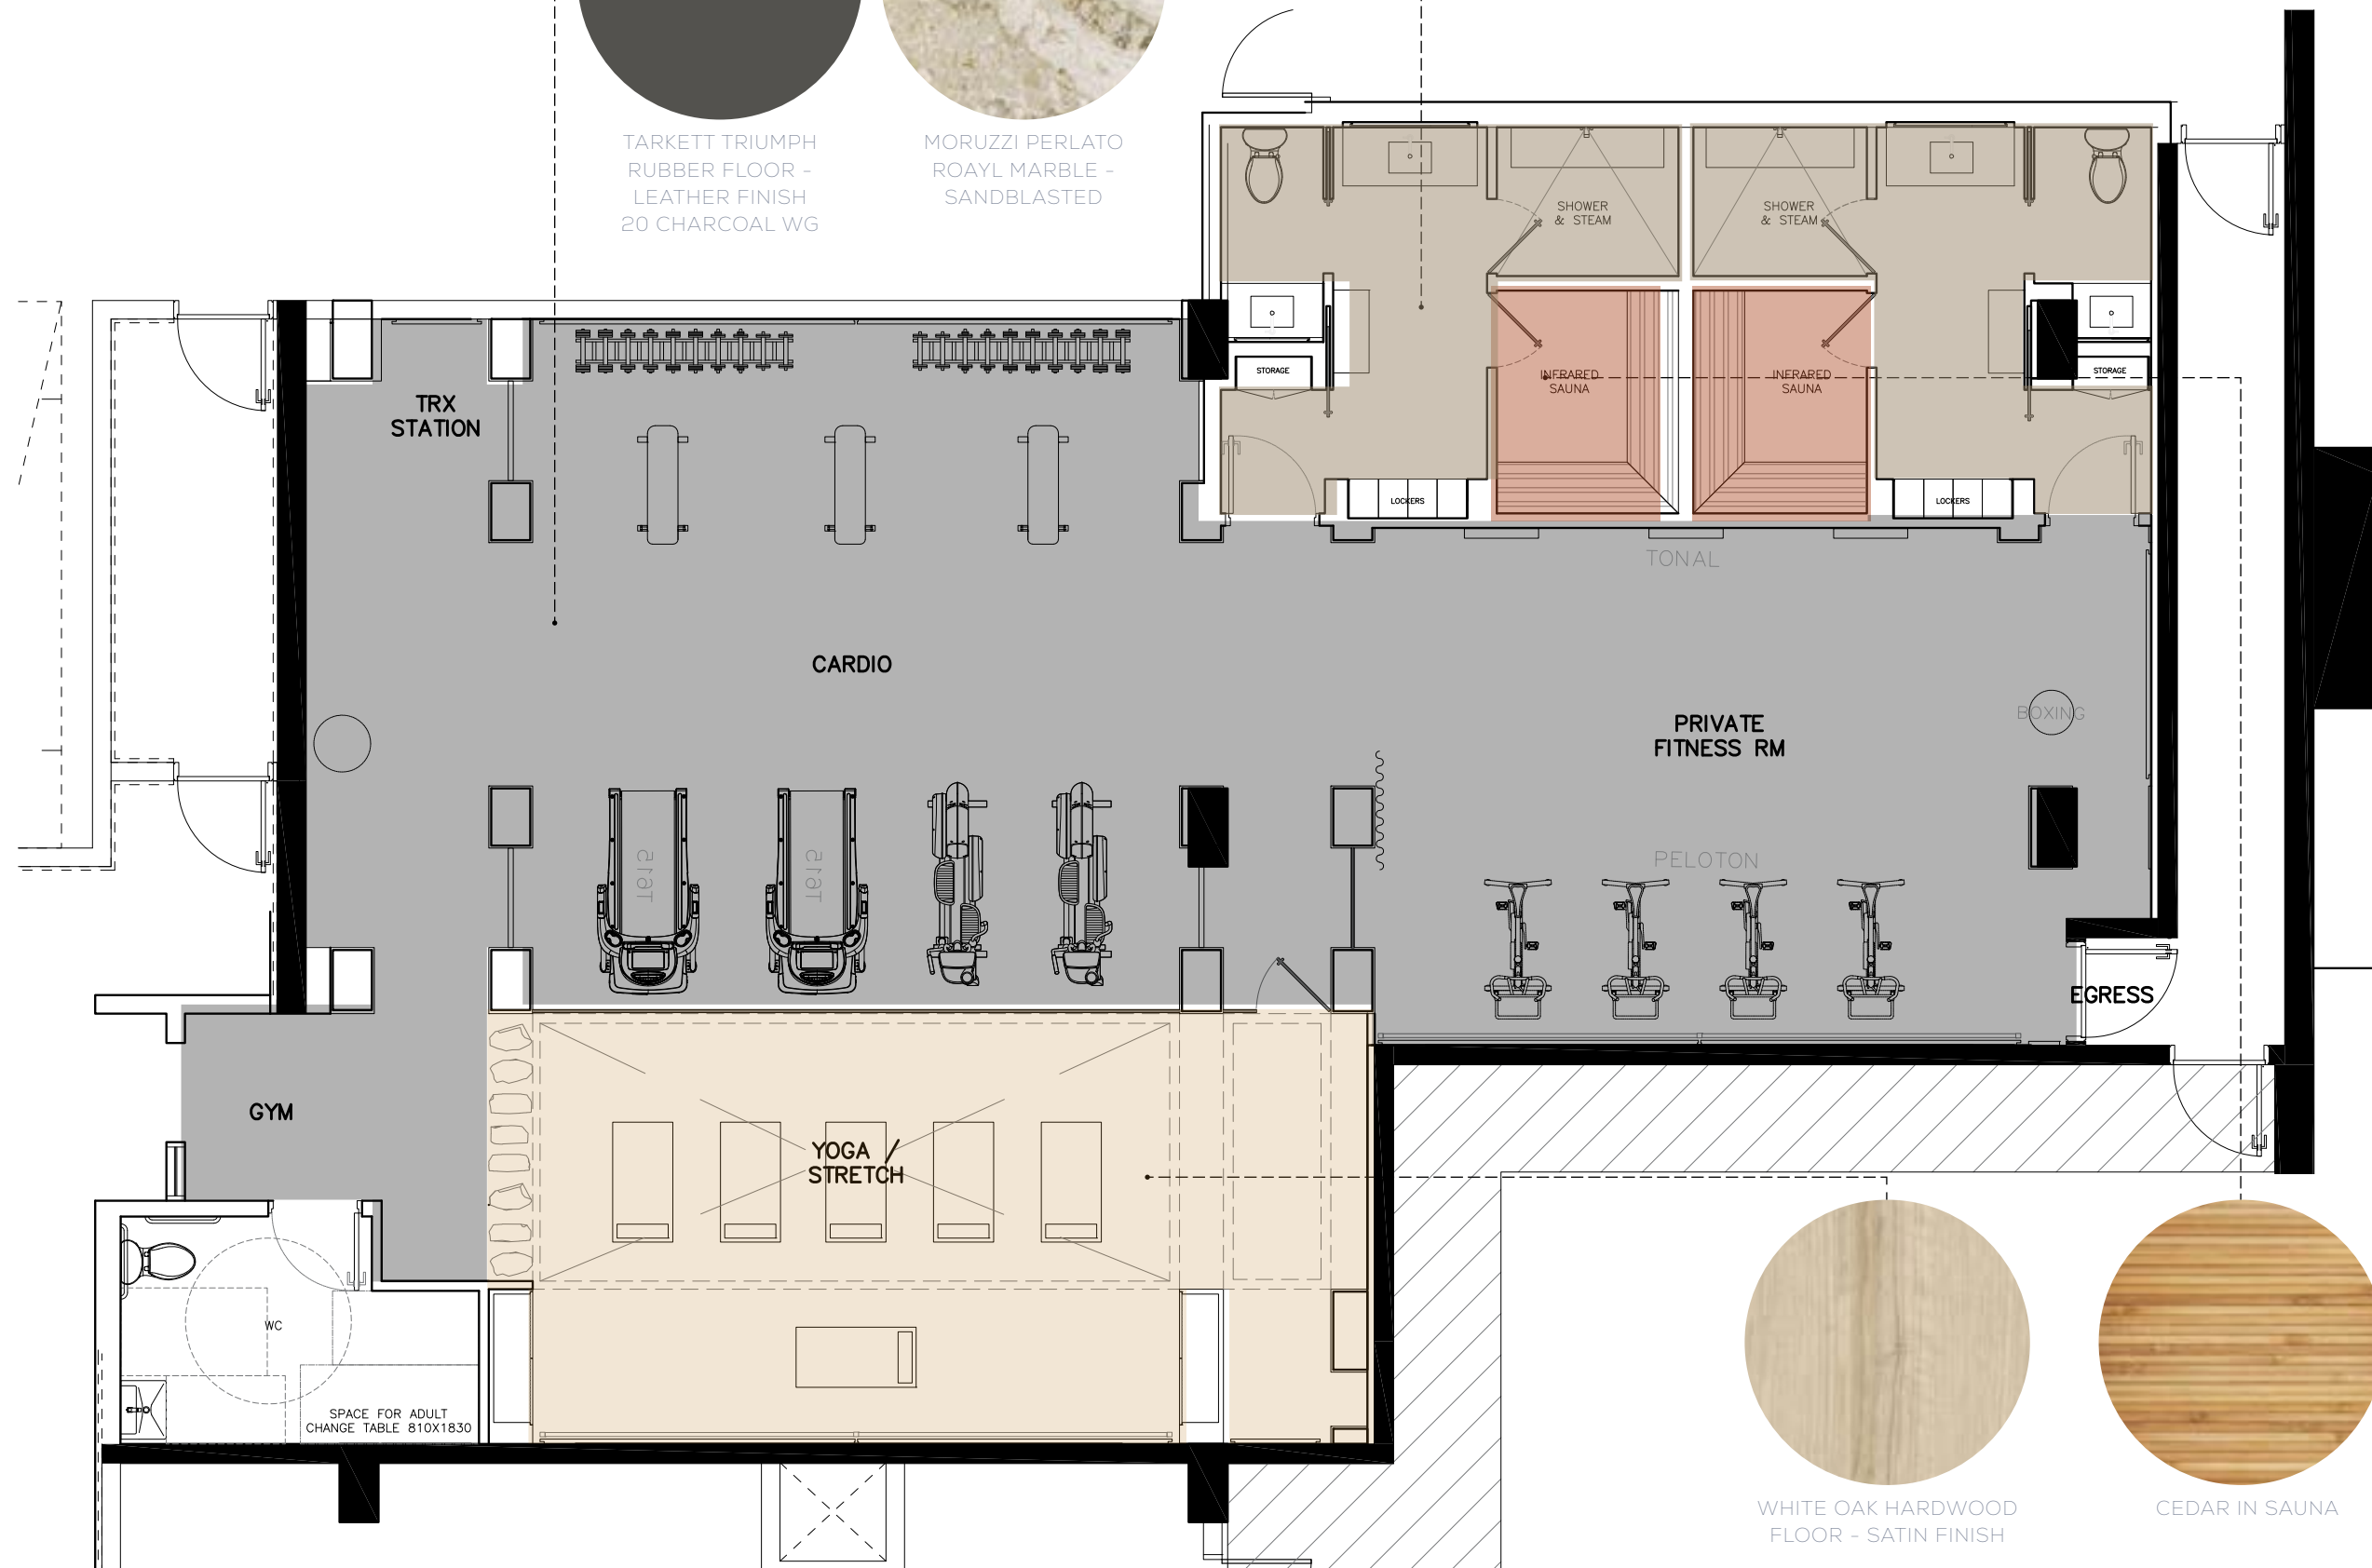

P1 AMENITY | FLOOR FINISHES