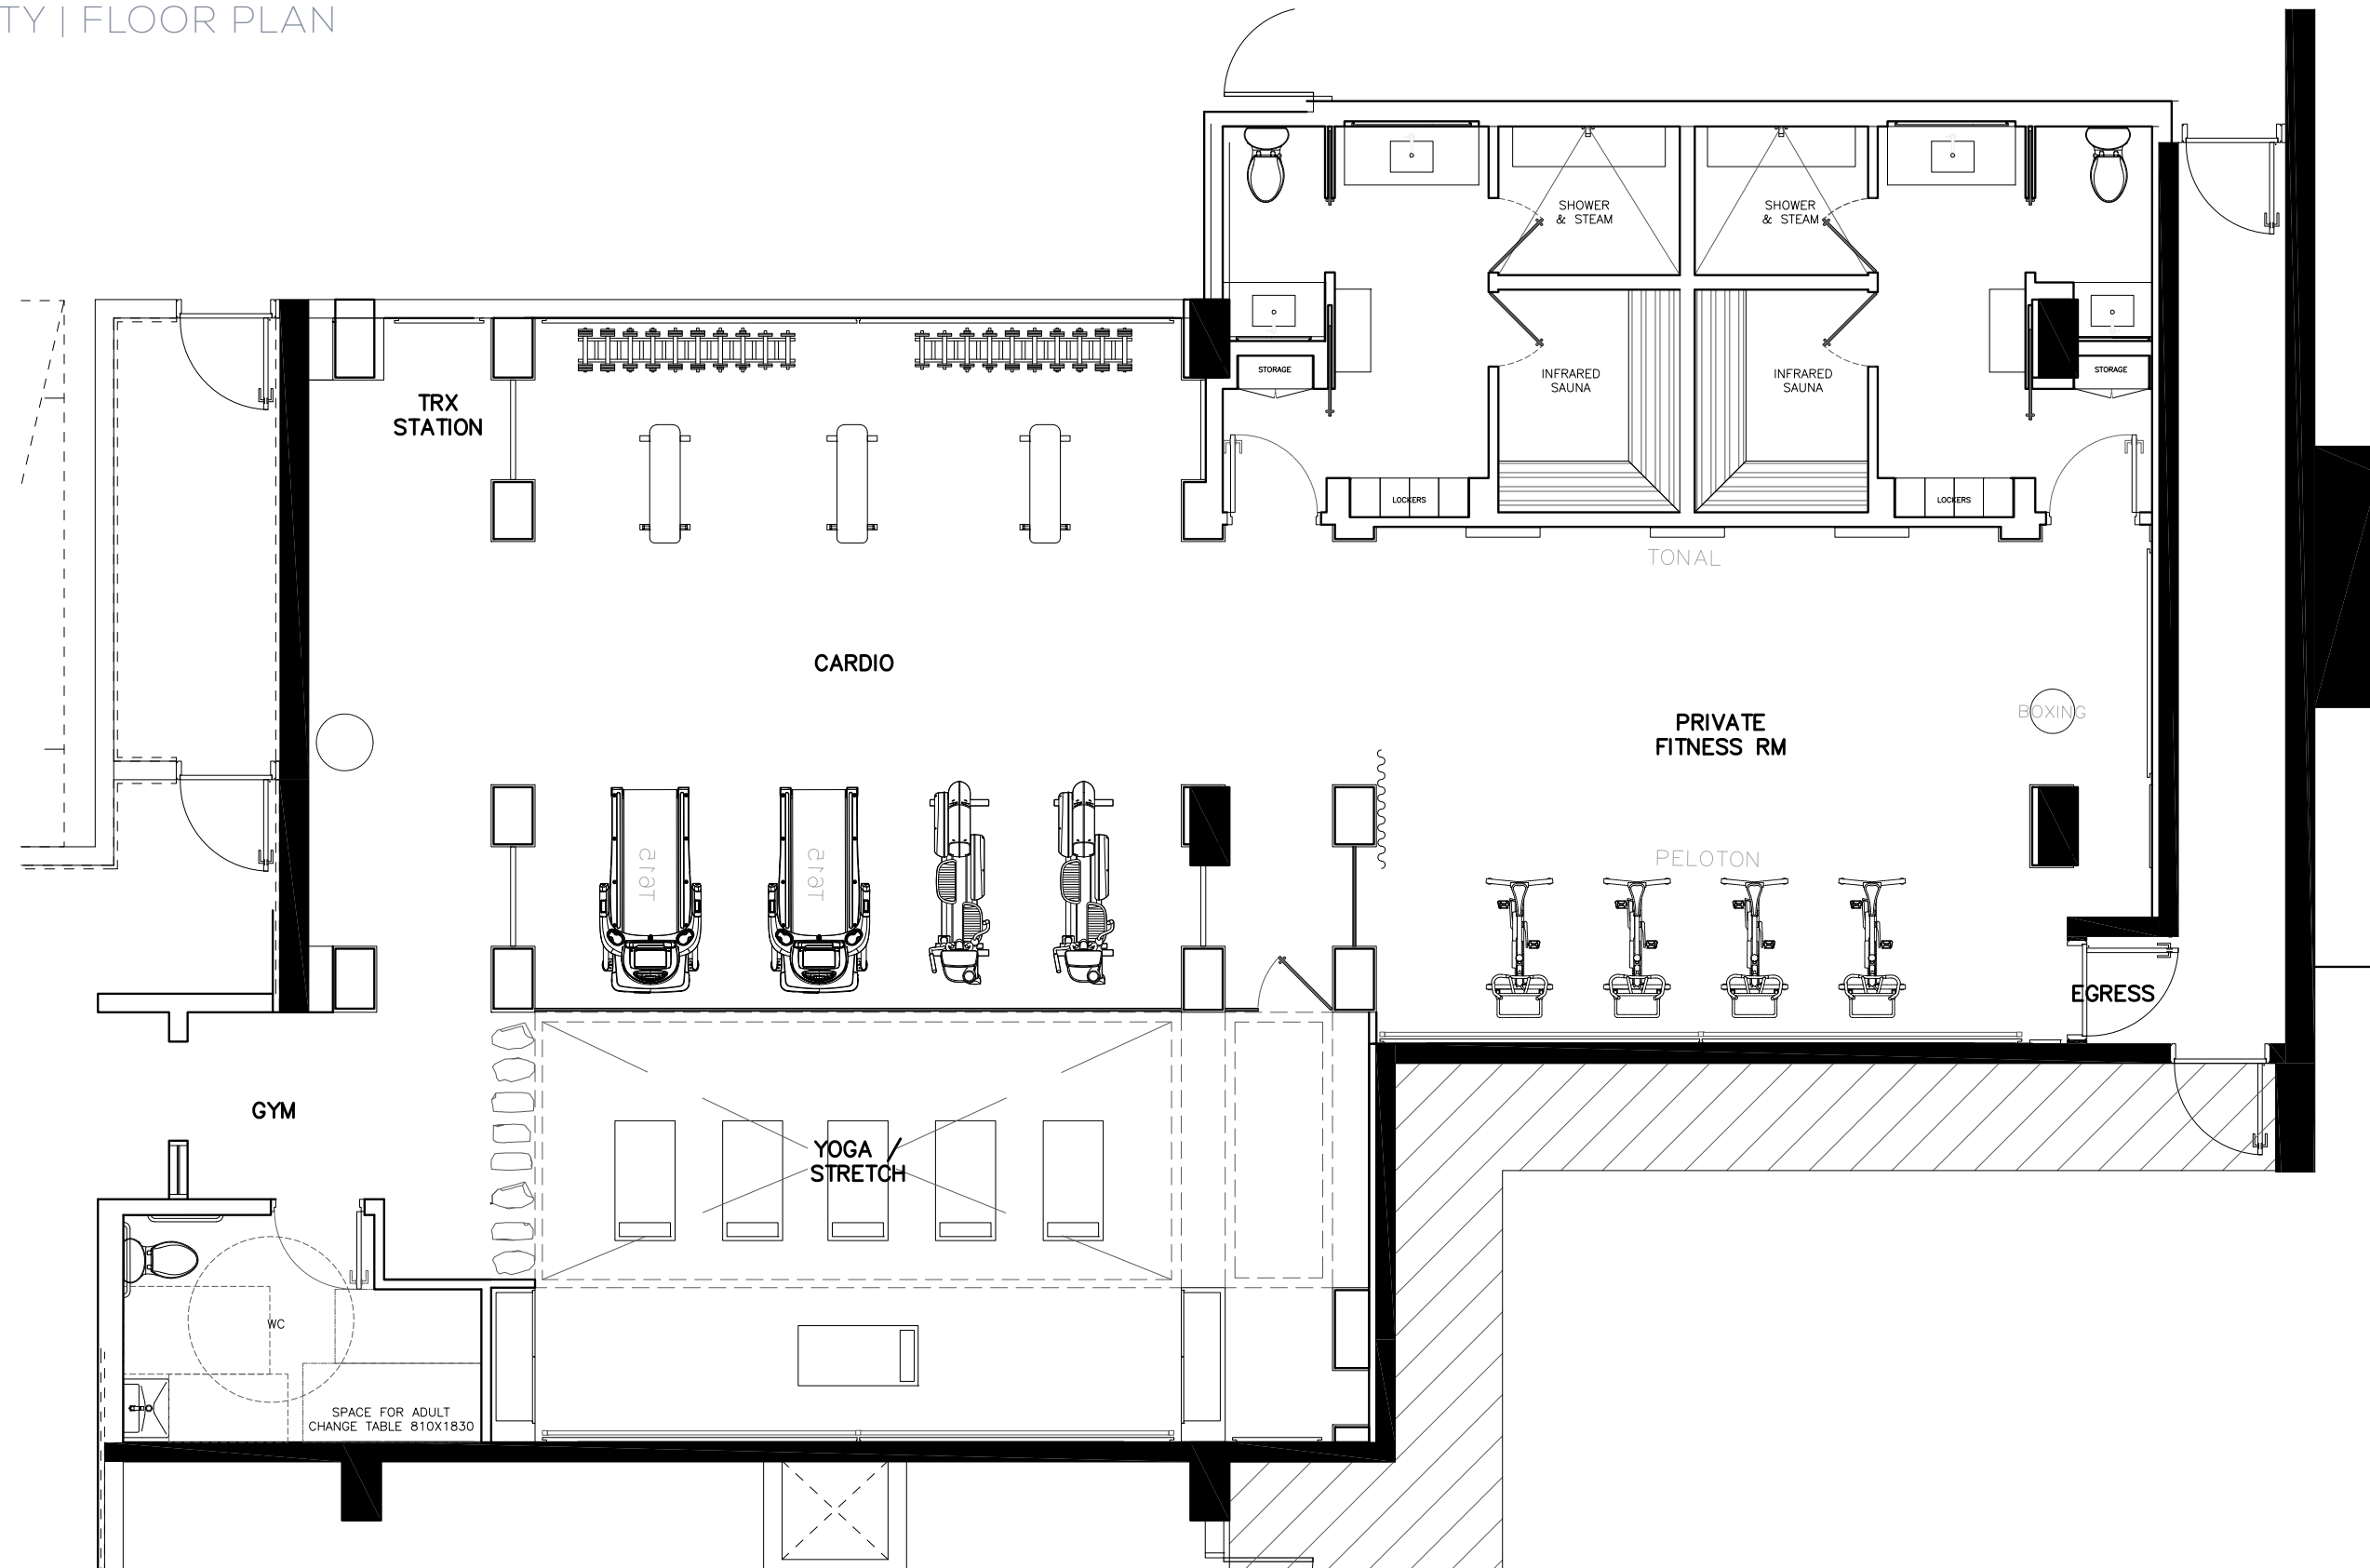

P1 AMENITY | FLOOR PLAN