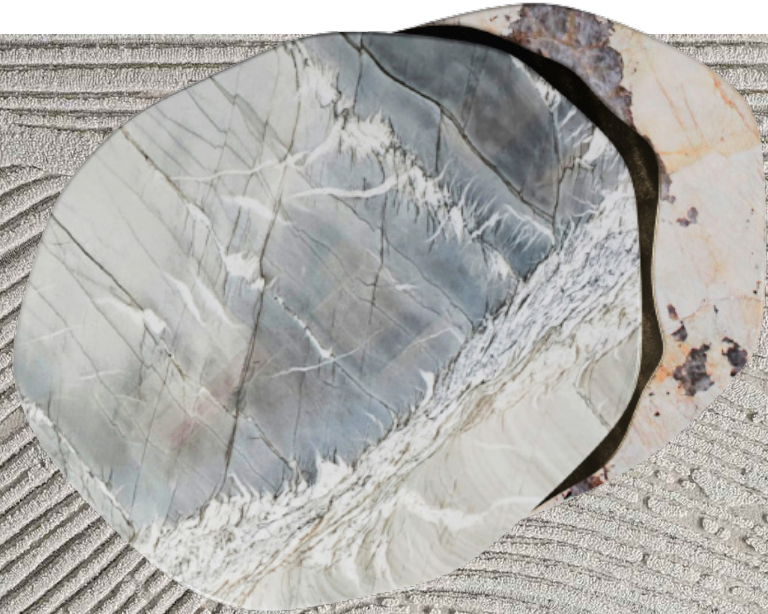

CHRISTOPHE
SYD SOFA

SEBASTIAN HERKNER
ALWA III

GRZEGORZ MAJKA
EPICURE V COFFEE TABLE