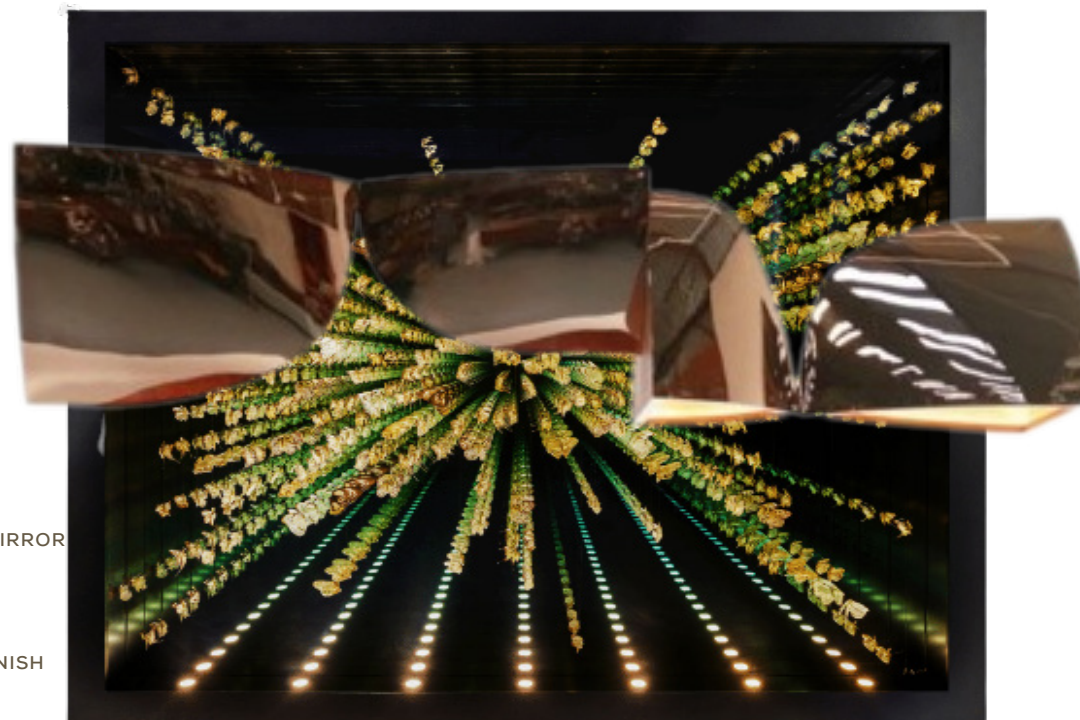

JOCELYN MARSH
KALEIDOSCOPE BUTTERFLY MIRROR

LOIC BARD
BONE CREENZA 01
BLACKENED MAPLE W/ OIL FINISH
(SHOU SUGI BAN)