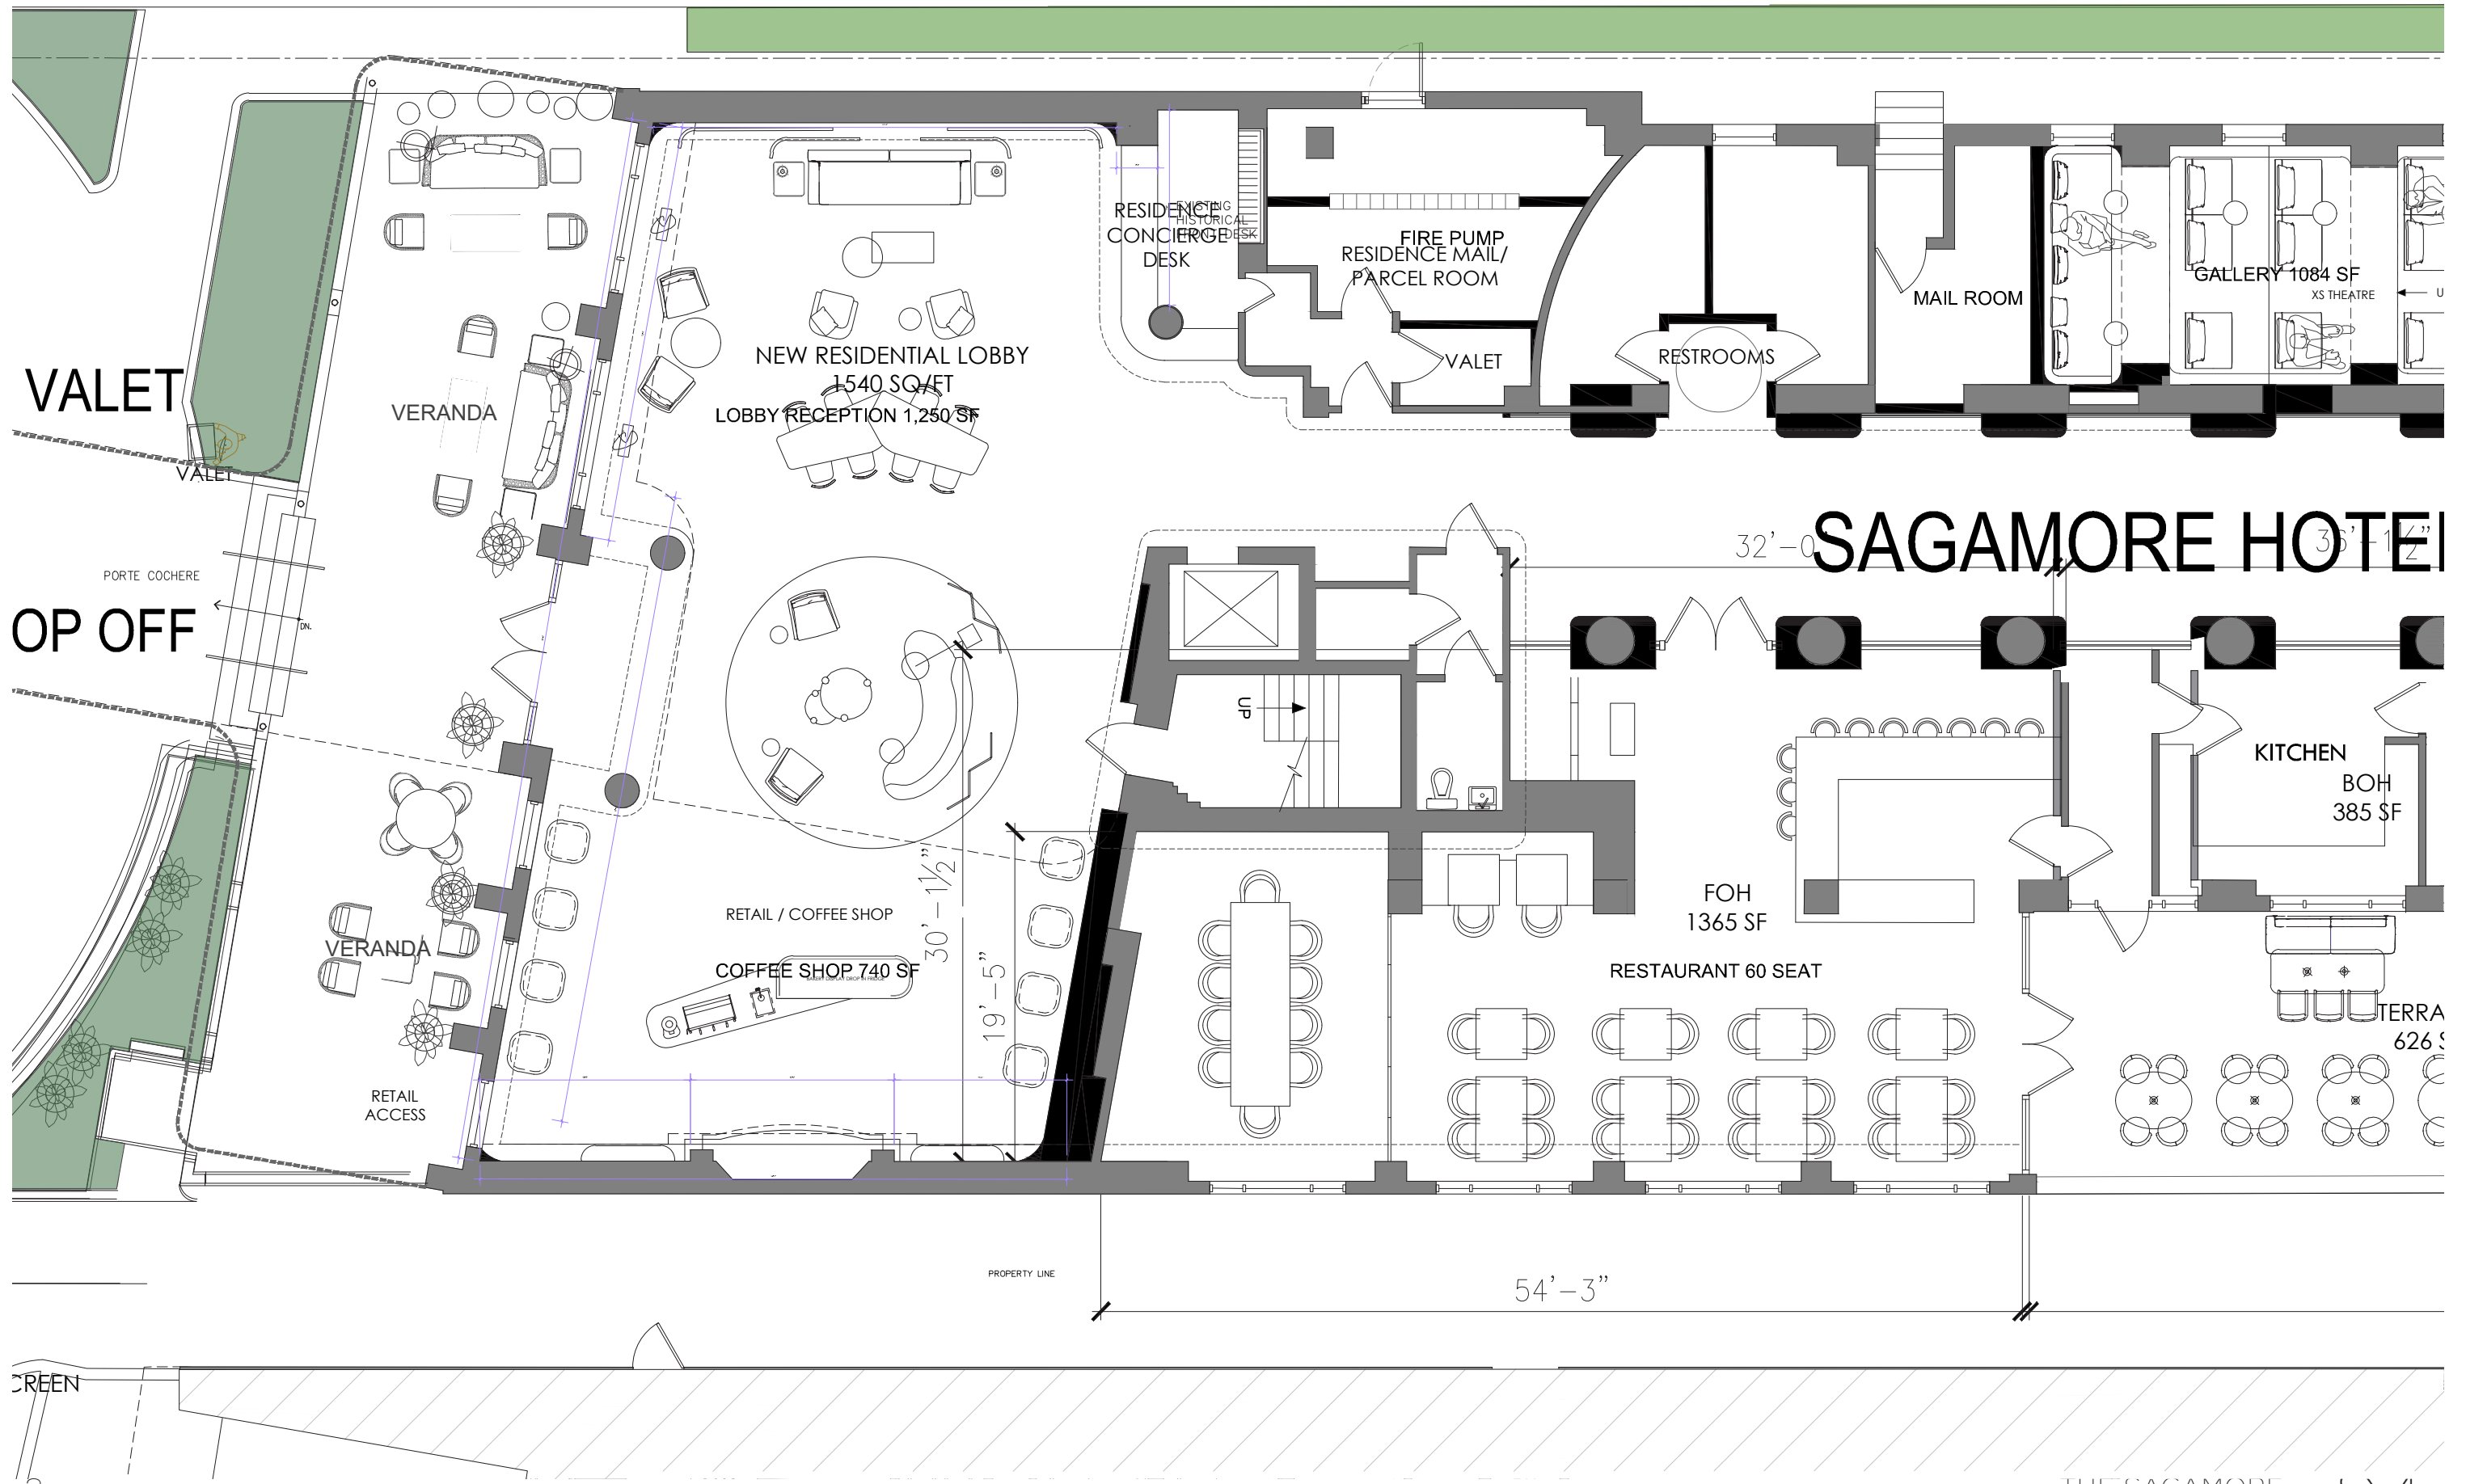

THE SAGAMORE

HISTORICAL LOBBY RE-SUBMISSION

APRIL 2022

STUDIO
MUNGE

SAGAMORE HOTEL

2

1

4

3

PINK CEILING GLOW + ORIGINAL CEILING FEATURE

DECORATIVE SCREEN

2

1

4

3

ORIGINAL TERRAZZO FLOORING

VIBRANT FURNITURE + ORIGINAL FURNITURE PLACEMENT

ORIGINAL RECEPTION DESK

5

5

HISTORICAL LOBBY WITH EXISTING FLOORING

THE JOURNEY | LOBBY & RECEPTION

CELEBRATING THE INTERSECTION OF FURNITURE & ART

ARTISTIC FOCUSED

LAYERED & INVITING

ANISH KAPOOR

SCULPTURAL CONCIERGE DESK

DUSTIN YELLIN