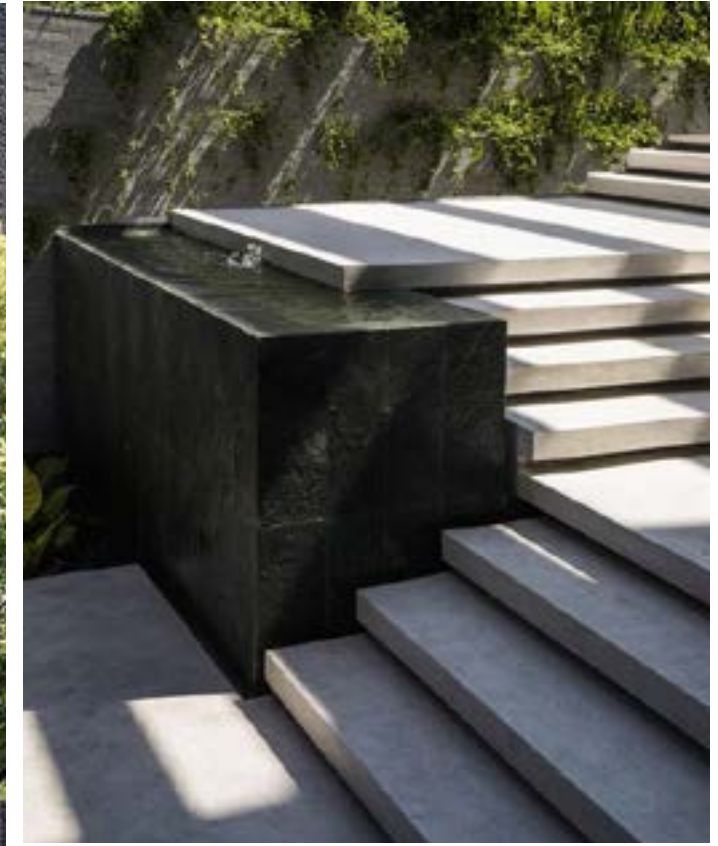

STAINED BRICKS

NEW, MODERN METAL ROOF

SOPHISTICATED COLOUR SCHEME

EMBRACE NATURE WITH SOFT LANDSCAPING

EMBRACE NATURE WITH WATER FEATURES

INSPIRATIONAL | LANDSCAPING

MEANDERING PATHWAY

A MOMENT OF CALM

URBAN GARDEN

CLEAN FORMS & LUSH GREENERY

MODERN STEPS

NATURE BECOMES ART

INSPIRATIONAL | GLASS ADDITION - OPTION 1

INSPIRED BY: FRANK GEHRY'S LOUIS VUITTON, SEOUL FLAGSHIP

CLEAN, MODERN DETAILS TO JUXTAPOSE THE FRONT FACADE