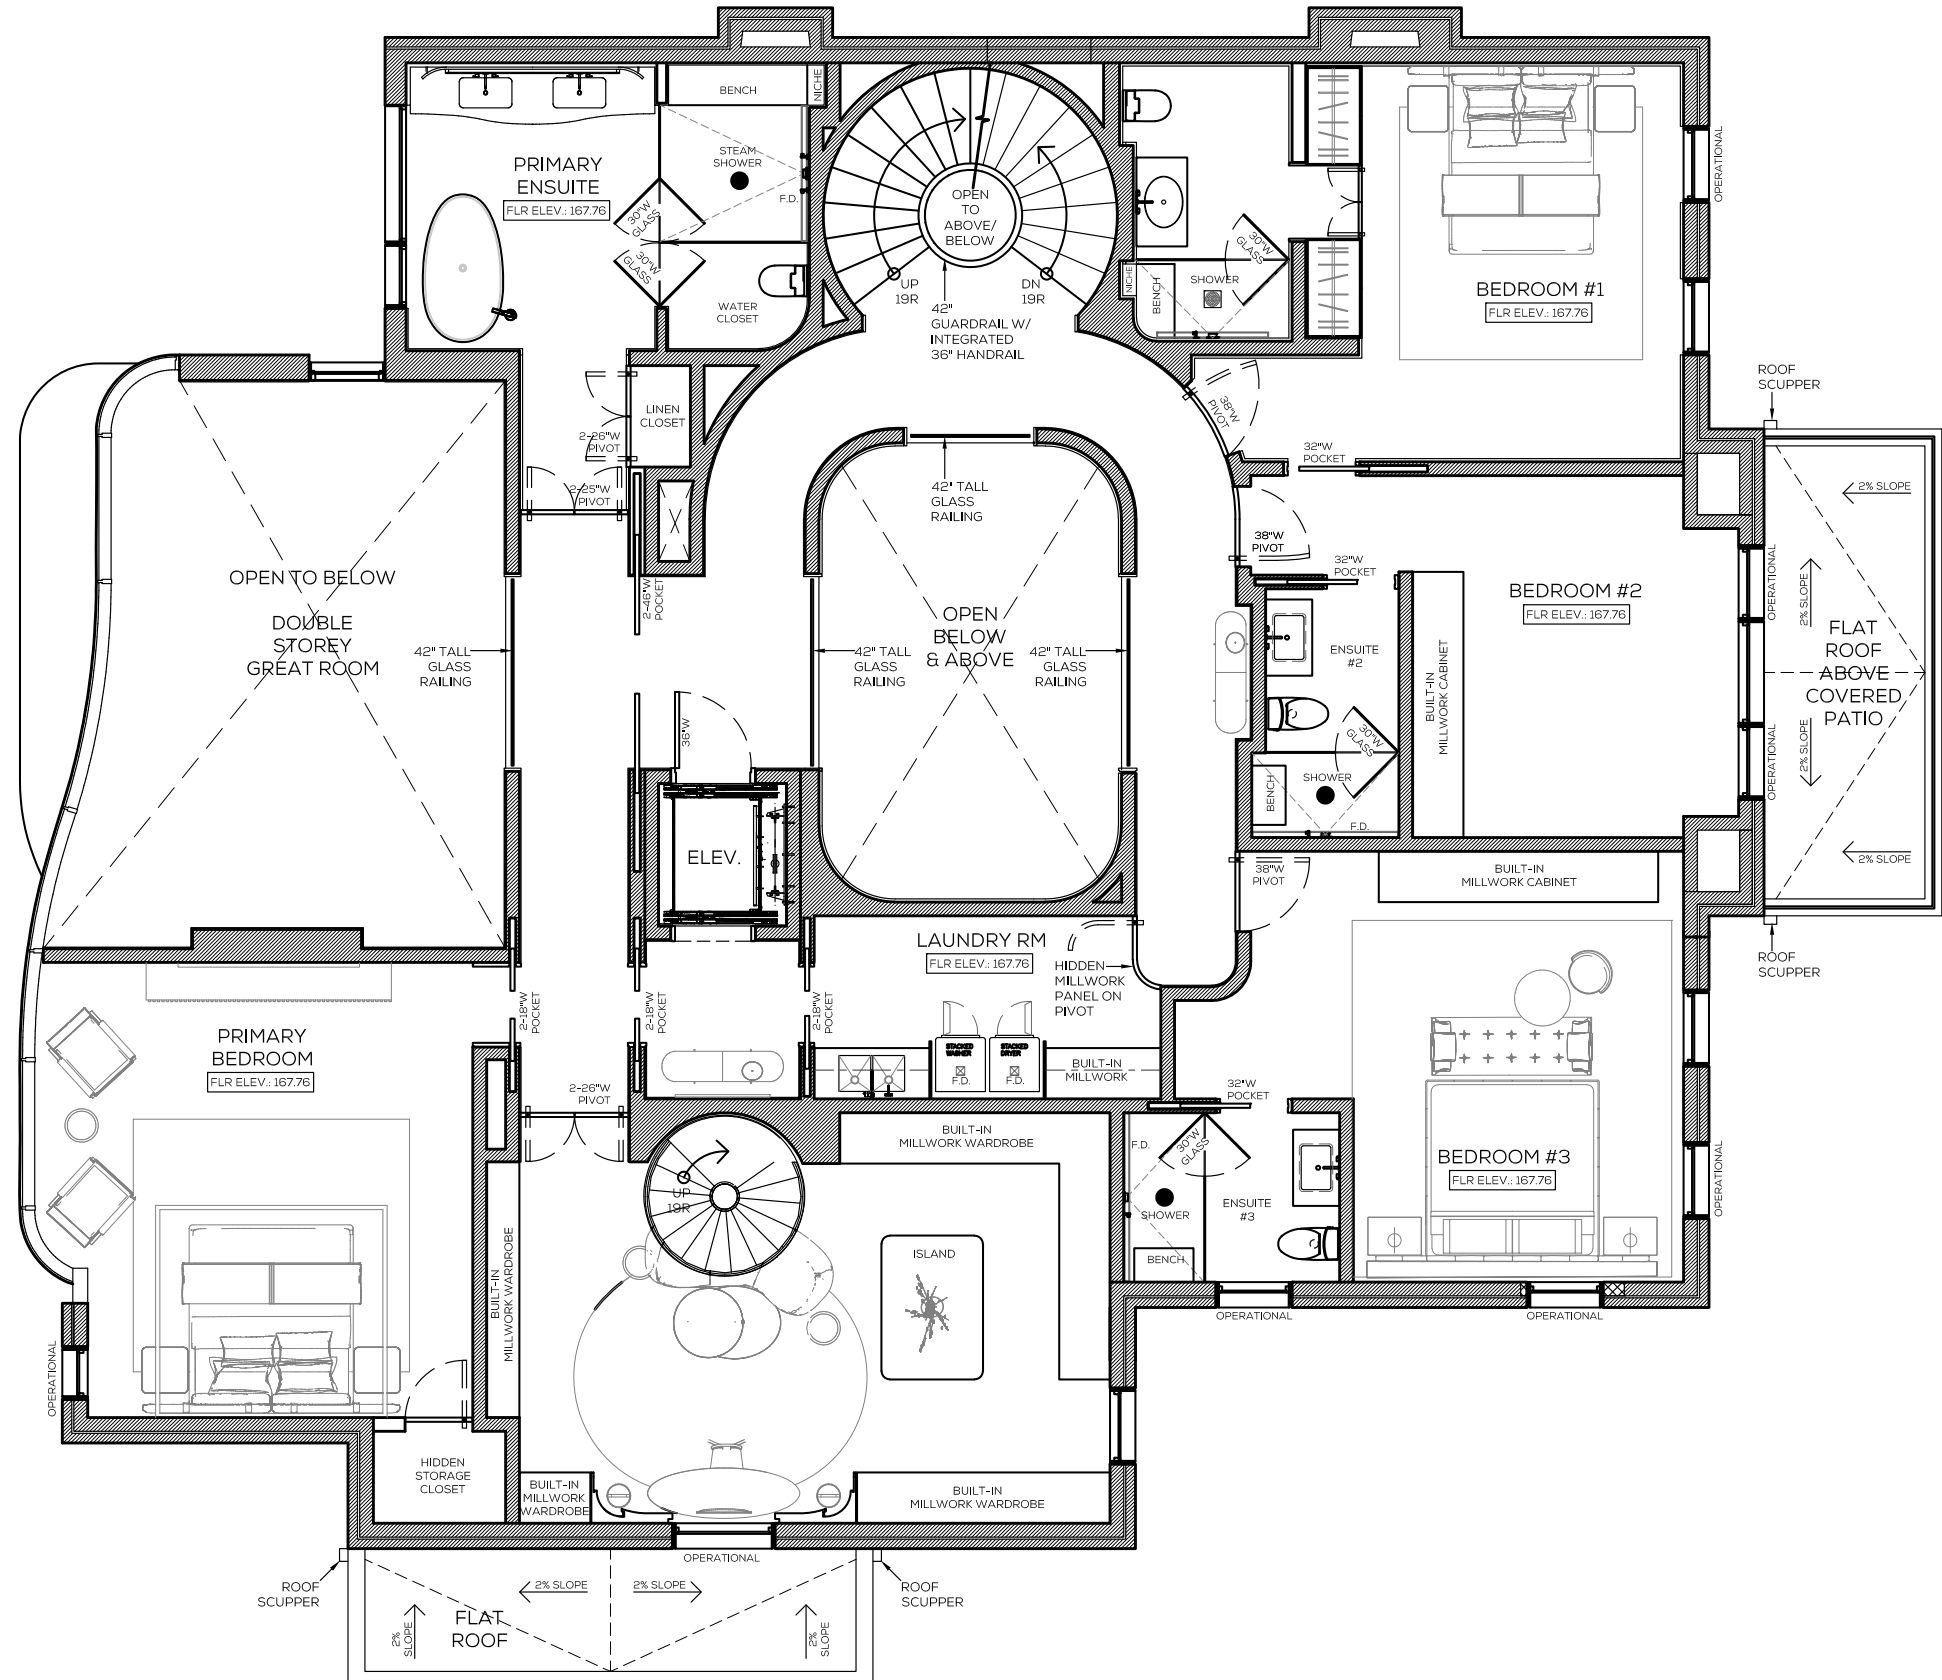

CREATING THE PERFECT A SPACE TO UNWIND

FEMININE & RELAXED

HONORING ELEMENTS OF ART & FASHION

DOUBLE HEIGHT SPACE

MAJESTIC PROPORTIONS

INSPIRATIONAL | MASTER ENSUITE

SPA-LIKE SOPHISTICATION

ELEMENTS OF JEWELRY

RESIDENTIAL TOUCH

PLANS | MAIN LEVEL

PLANS | SECOND LEVEL

EXTERIOR

INTERIOR - FIRST LEVEL

3D VIEWS | DINING ROOM - LIGHT FIXTURE

VESSEL SCAPE II BY NIAMH BARRY
HAND RAISED MIRROR, POLISHED SOLID BRONZE, LED