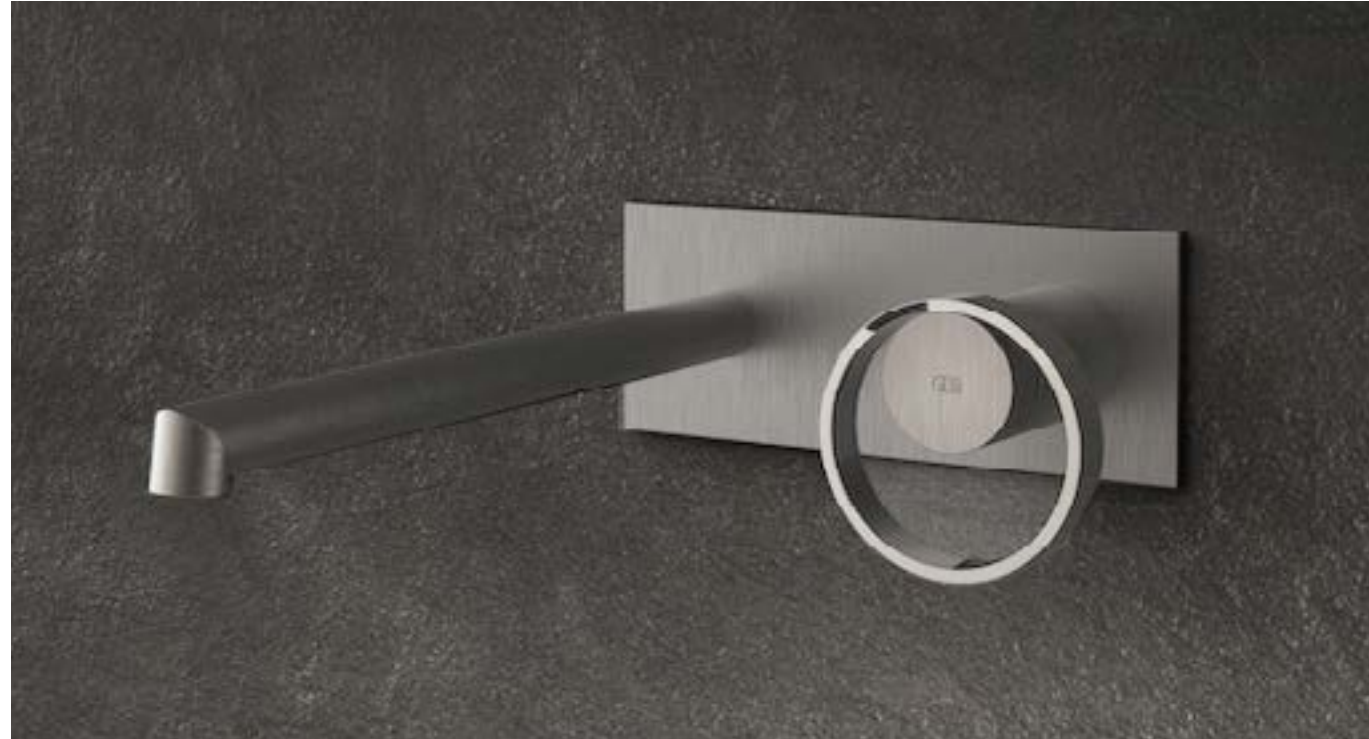

3D VIEWS | POWDER ROOM - PLUMBING

OPTION 1 GESSI ANELLO LINE