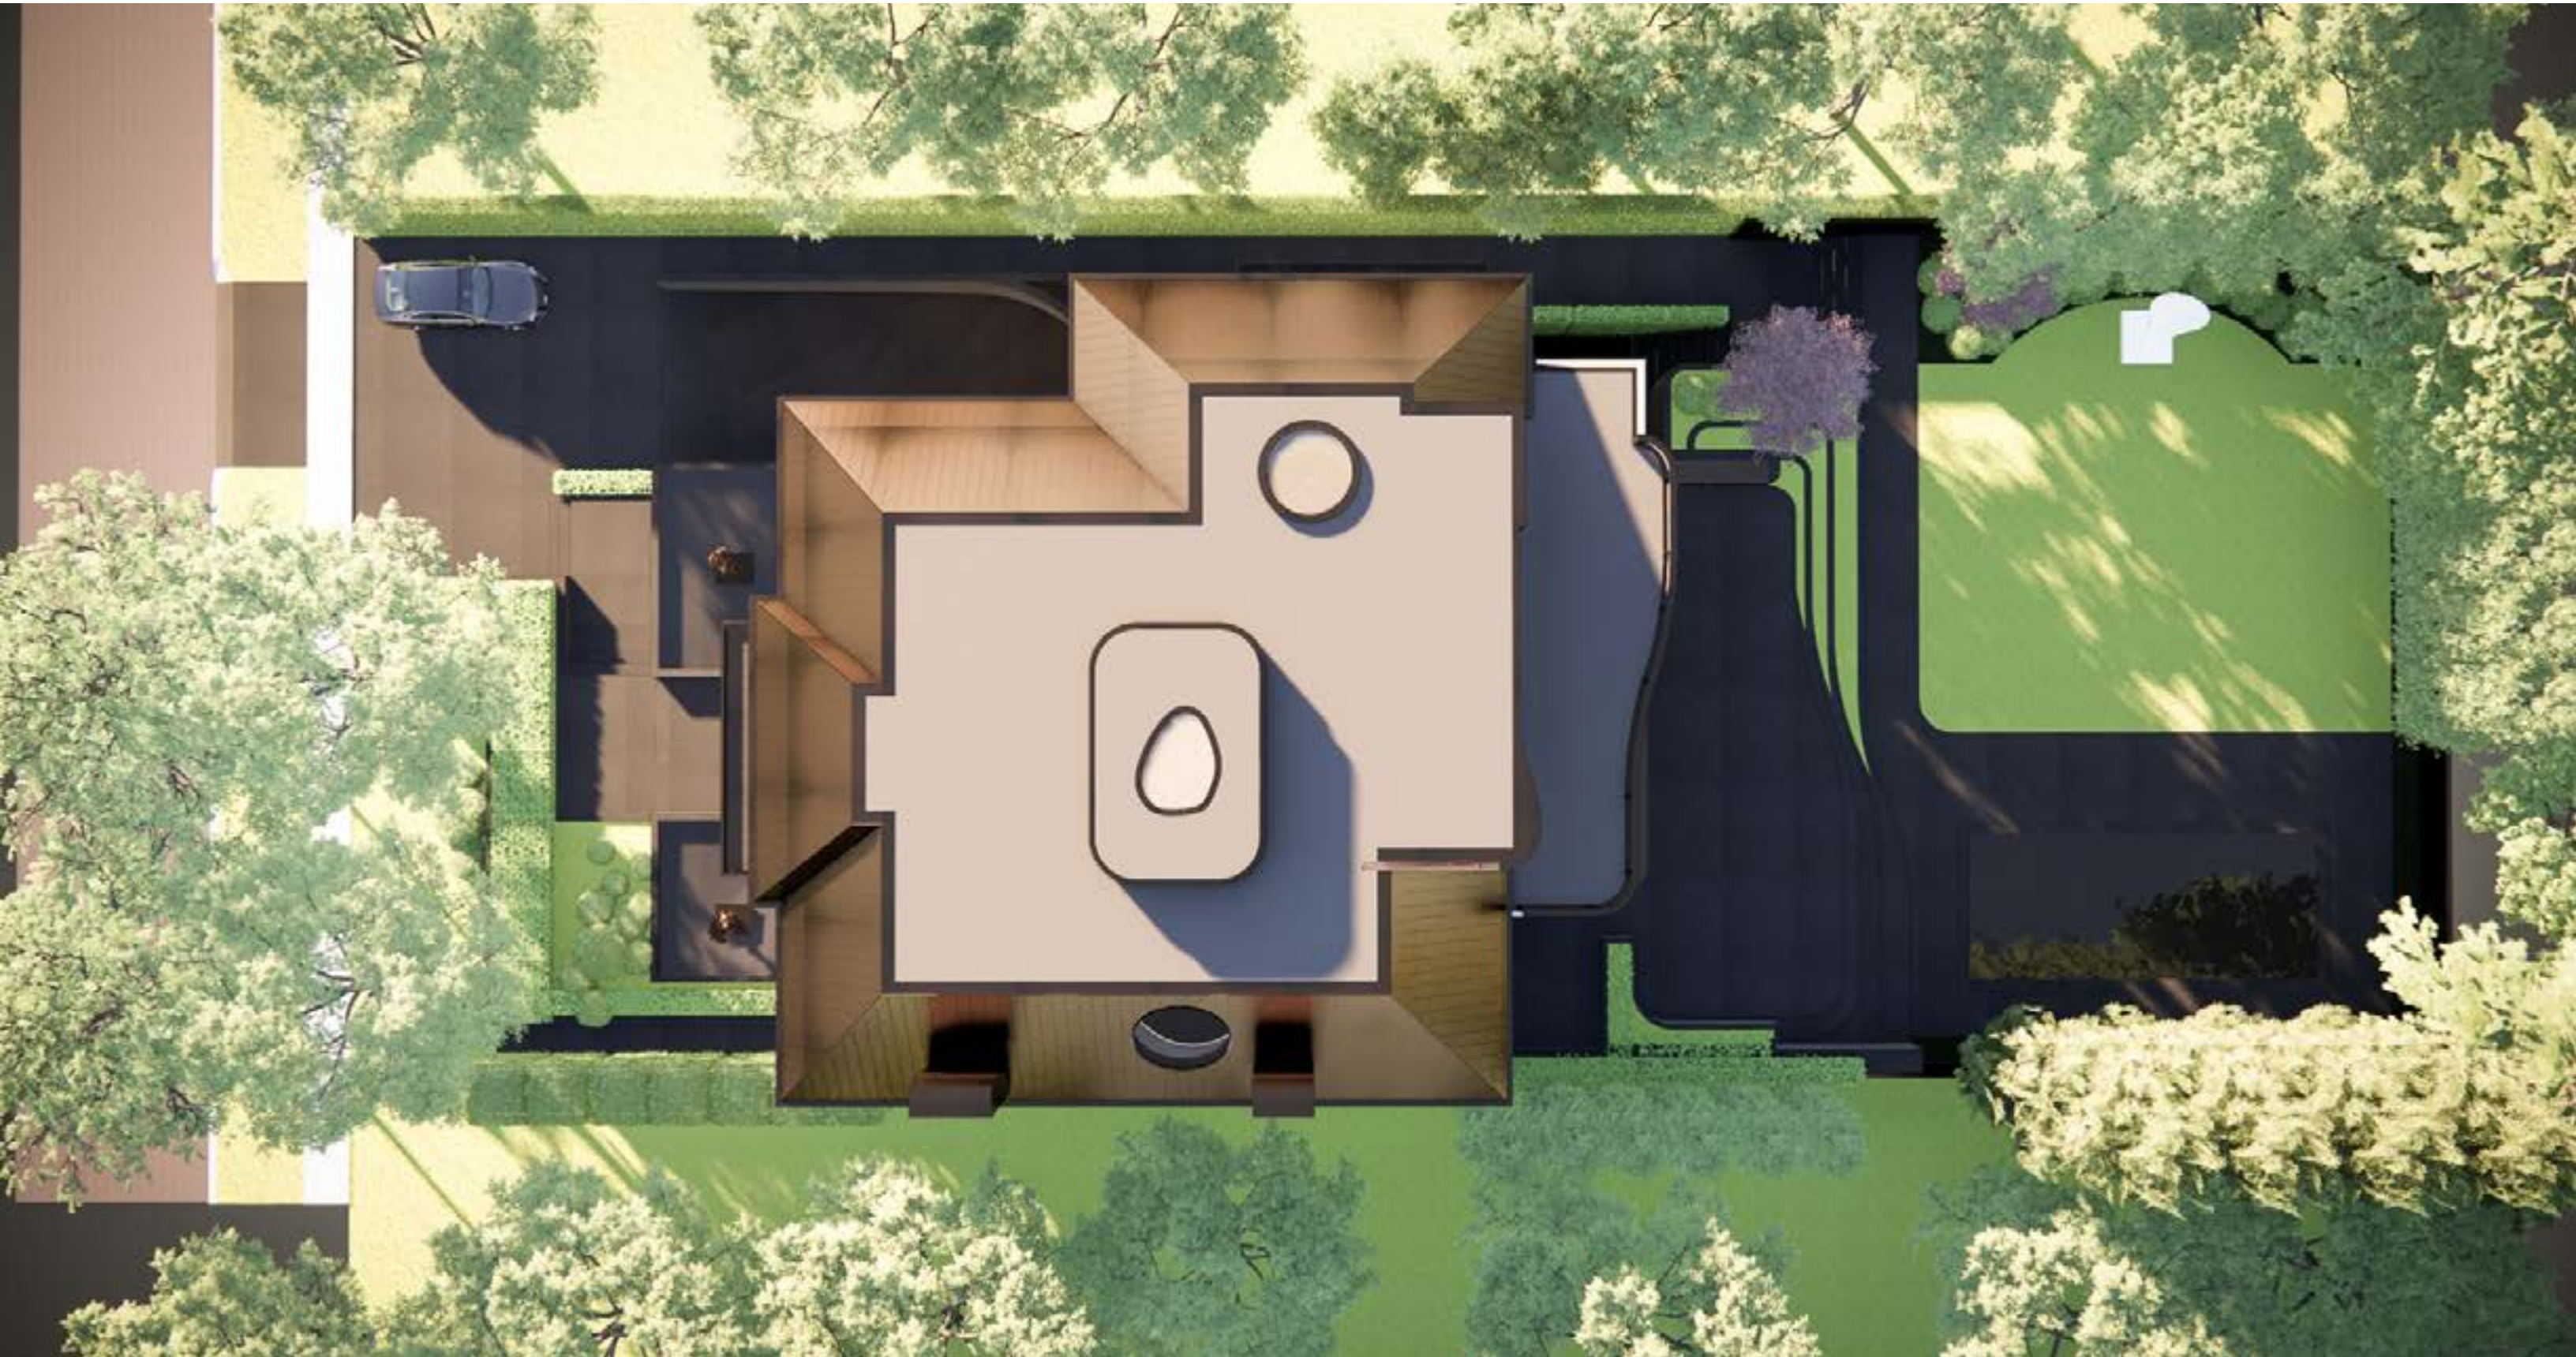

RESIDENTIAL TOUCH

PLANS | MAIN LEVEL

PLANS | SECOND LEVEL

EXTERIOR

INTERIOR - FIRST LEVEL

3D VIEWS | DINING ROOM - LIGHT FIXTURE

VESSEL SCAPE II BY NIAMH BARRY
HAND RAISED MIRROR, POLISHED SOLID BRONZE, LED