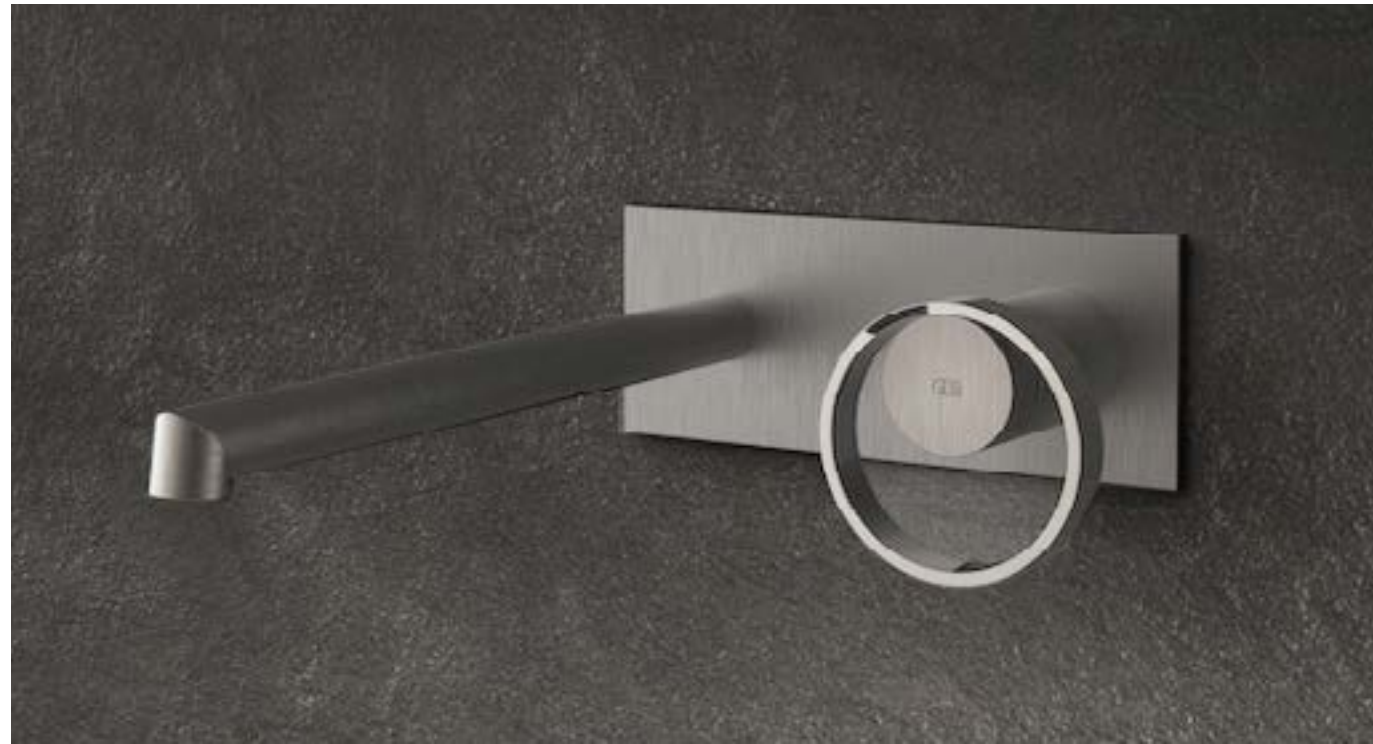

RESIDENTIAL TOUCH

PLANS | MAIN LEVEL

PLANS | SECOND LEVEL

EXTERIOR

INTERIOR - FIRST LEVEL

3D VIEWS | DINING ROOM - LIGHT FIXTURE

VESSEL SCAPE II BY NIAMH BARRY
HAND RAISED MIRROR, POLISHED SOLID BRONZE, LED

3D VIEWS | POWDER ROOM - PLUMBING

OPTION 1 GESSI ANELLO LINE

OPTION 1 GESSI RILIEVO LINE

DURAVIT SENSO WASH

INTERIOR - SECOND LEVEL

3D VIEWS | PRINCIPAL ENSUITE

3D VIEWS | PRINCIPAL ENSUITE

OPTION 1 GESSI ANELLO LINE