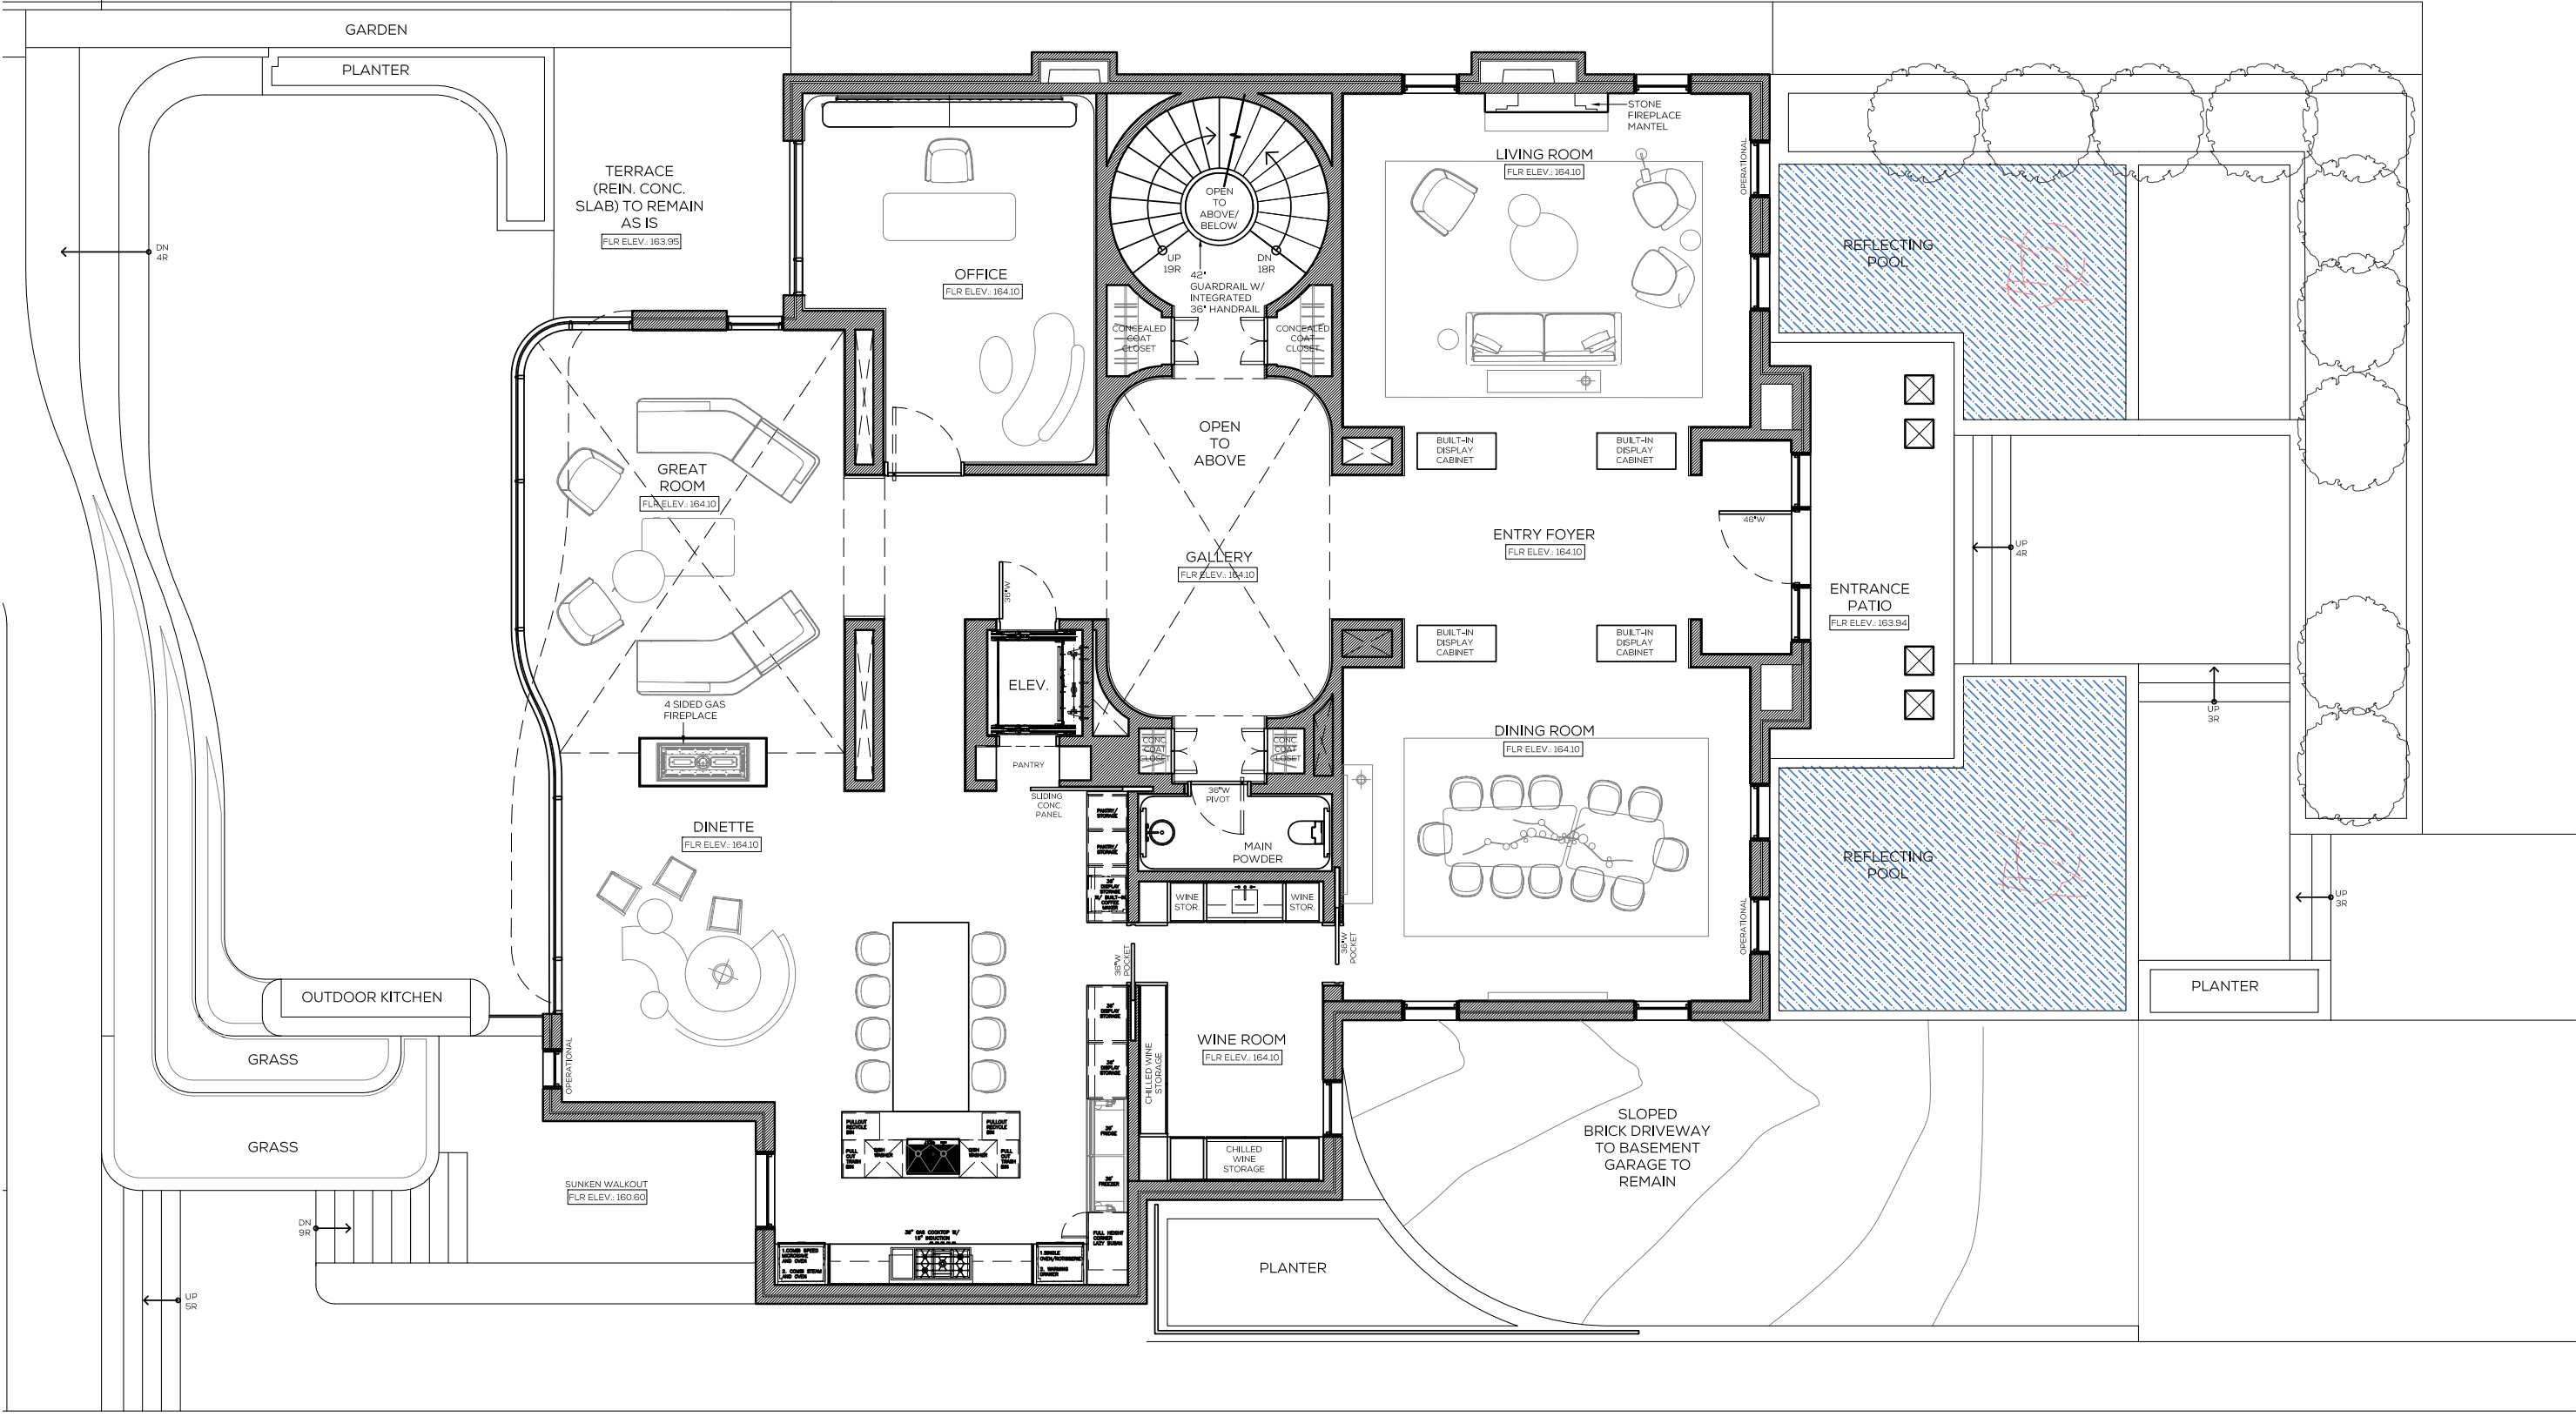

CREATING THE PERFECT A SPACE TO UNWIND

FEMININE & RELAXED

HONORING ELEMENTS OF ART & FASHION

DOUBLE HEIGHT SPACE

MAJESTIC PROPORTIONS

INSPIRATIONAL | MASTER ENSUITE

SPA-LIKE SOPHISTICATION

ELEMENTS OF JEWELRY

RESIDENTIAL TOUCH

PLANS | MAIN LEVEL

PLANS | SECOND LEVEL

EXTERIOR

INTERIOR - FIRST LEVEL

3D VIEWS | DINING ROOM - LIGHT FIXTURE

VESSEL SCAPE II BY NIAMH BARRY
HAND RAISED MIRROR, POLISHED SOLID BRONZE, LED