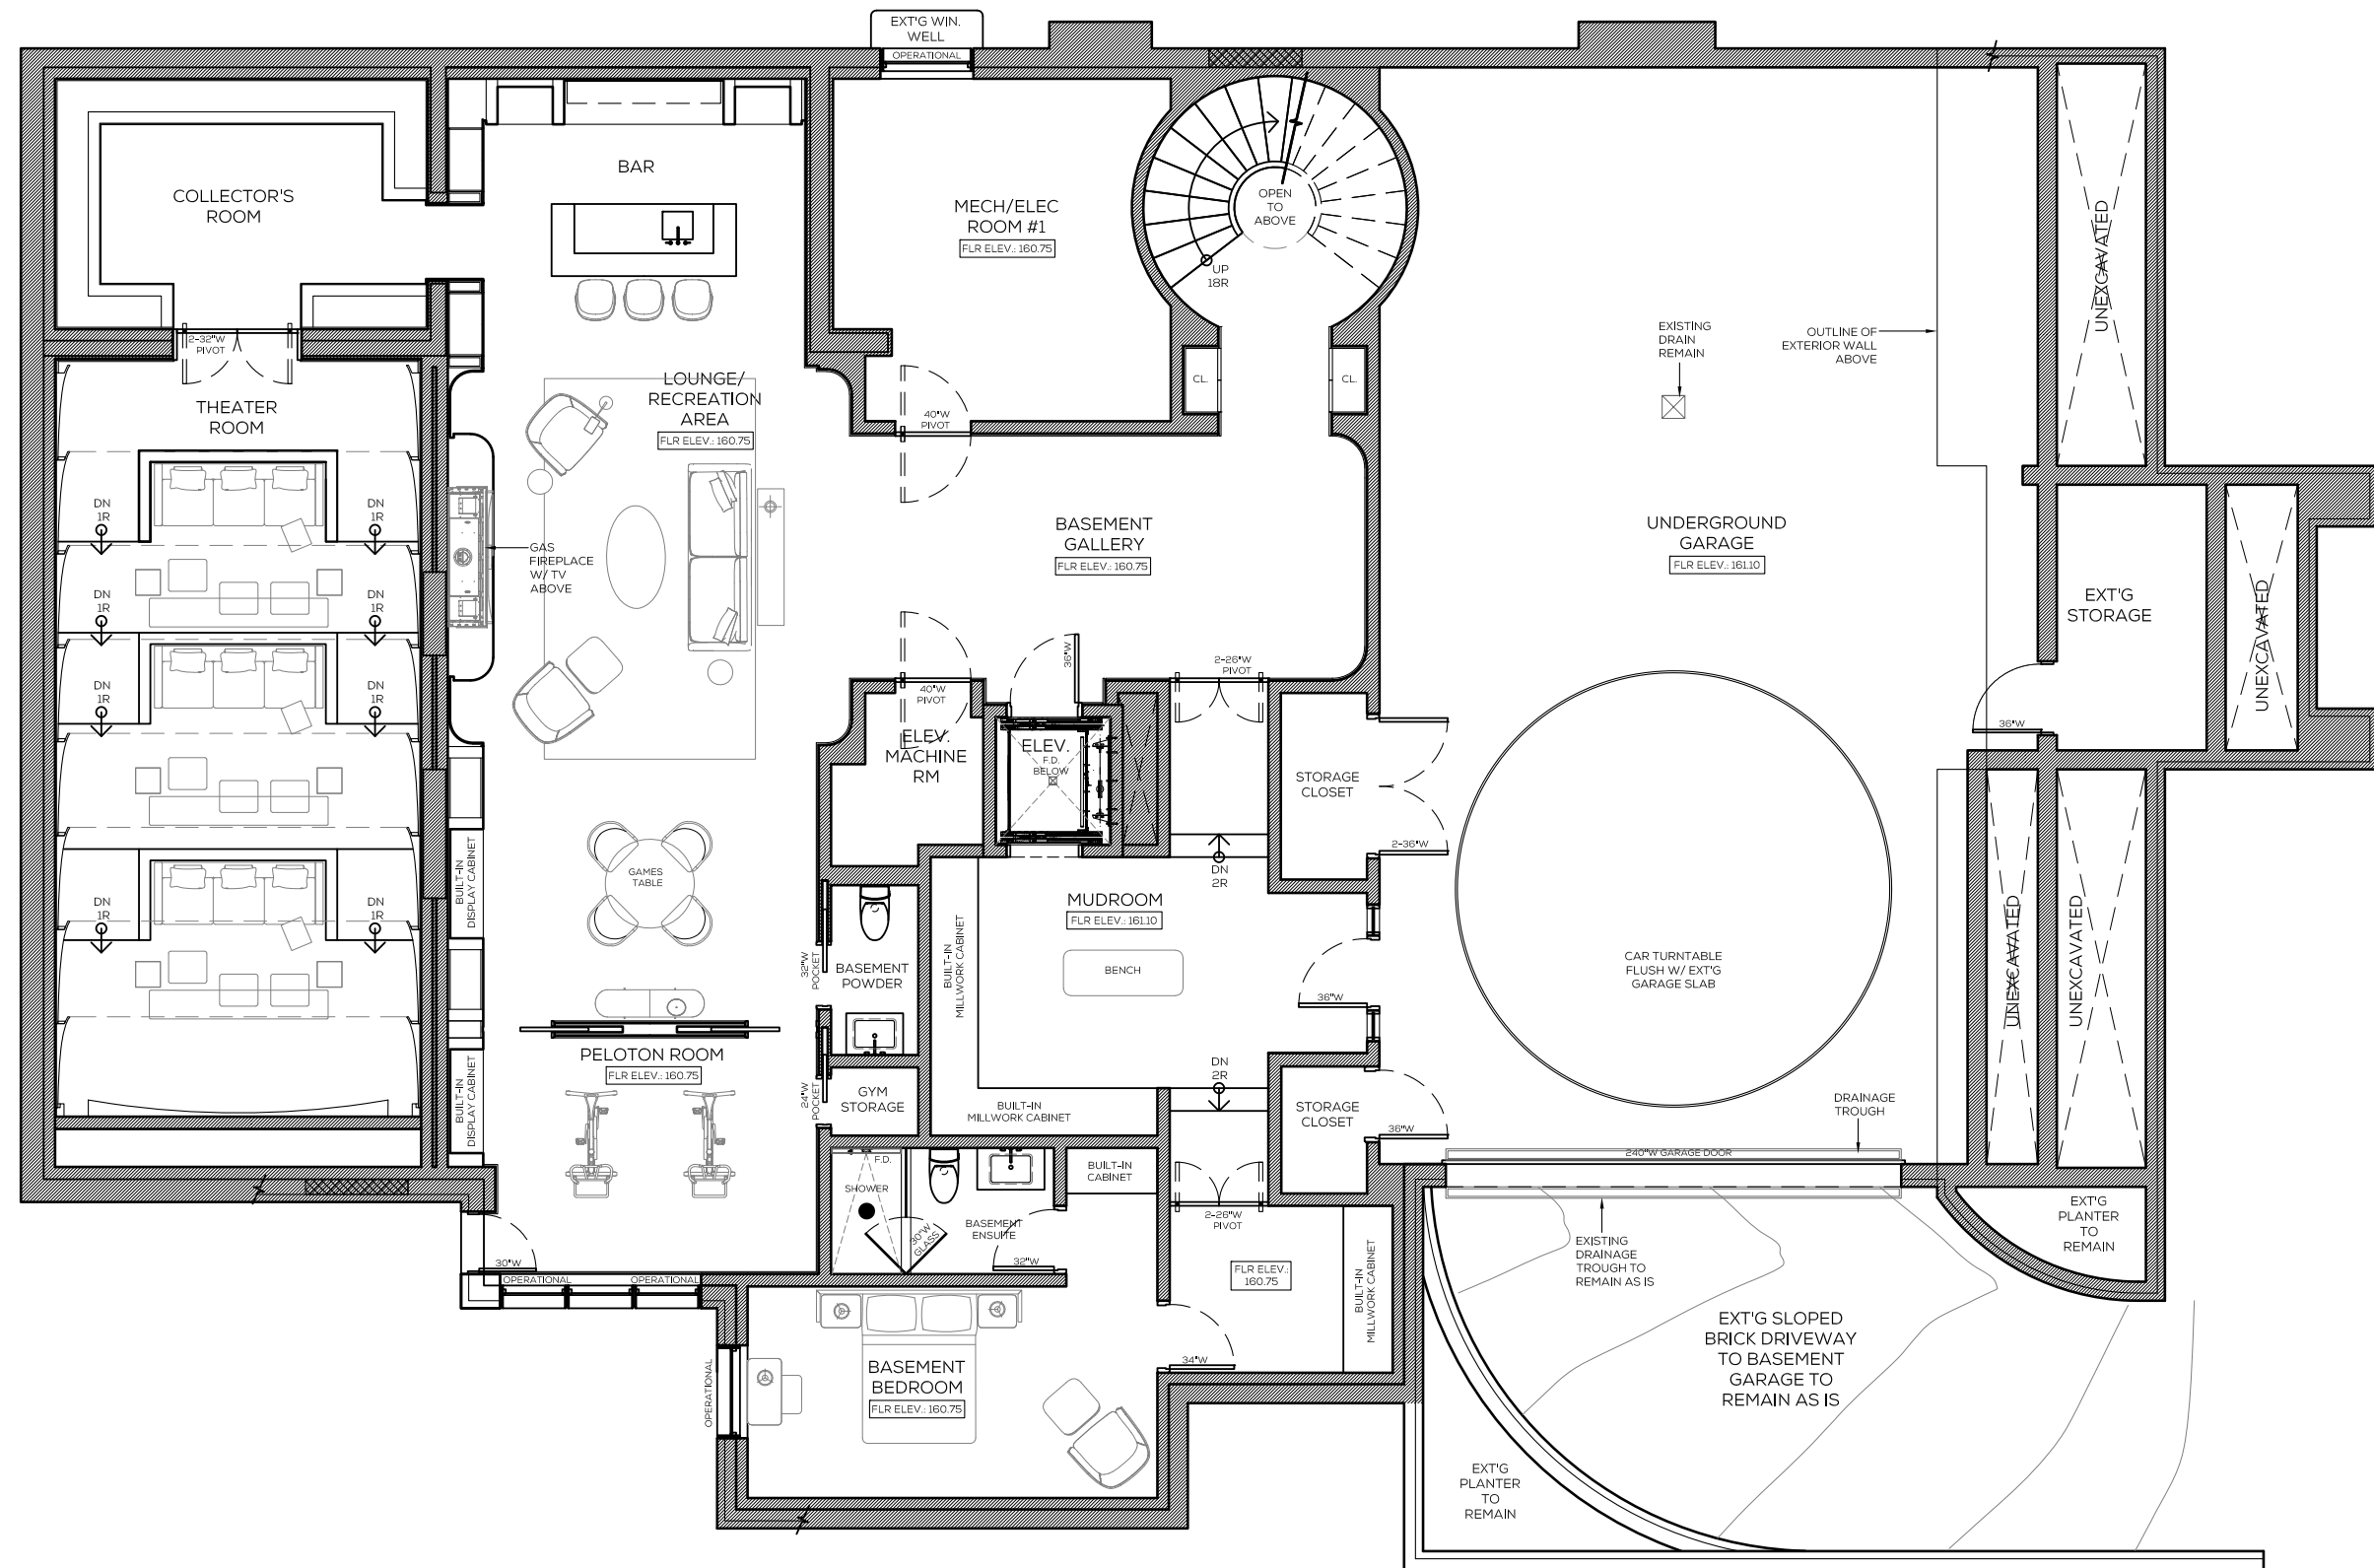

CREATING THE PERFECT A SPACE TO UNWIND

FEMININE & RELAXED

HONORING ELEMENTS OF ART & FASHION

DOUBLE HEIGHT SPACE

MAJESTIC PROPORTIONS

INSPIRATIONAL | MASTER ENSUITE

SPA-LIKE SOPHISTICATION

ELEMENTS OF JEWELRY

RESIDENTIAL TOUCH

PLANS | MAIN LEVEL

PLANS | SECOND LEVEL

EXTERIOR

INTERIOR - FIRST LEVEL

3D VIEWS | DINING ROOM - LIGHT FIXTURE

VESSEL SCAPE II BY NIAMH BARRY
HAND RAISED MIRROR, POLISHED SOLID BRONZE, LED