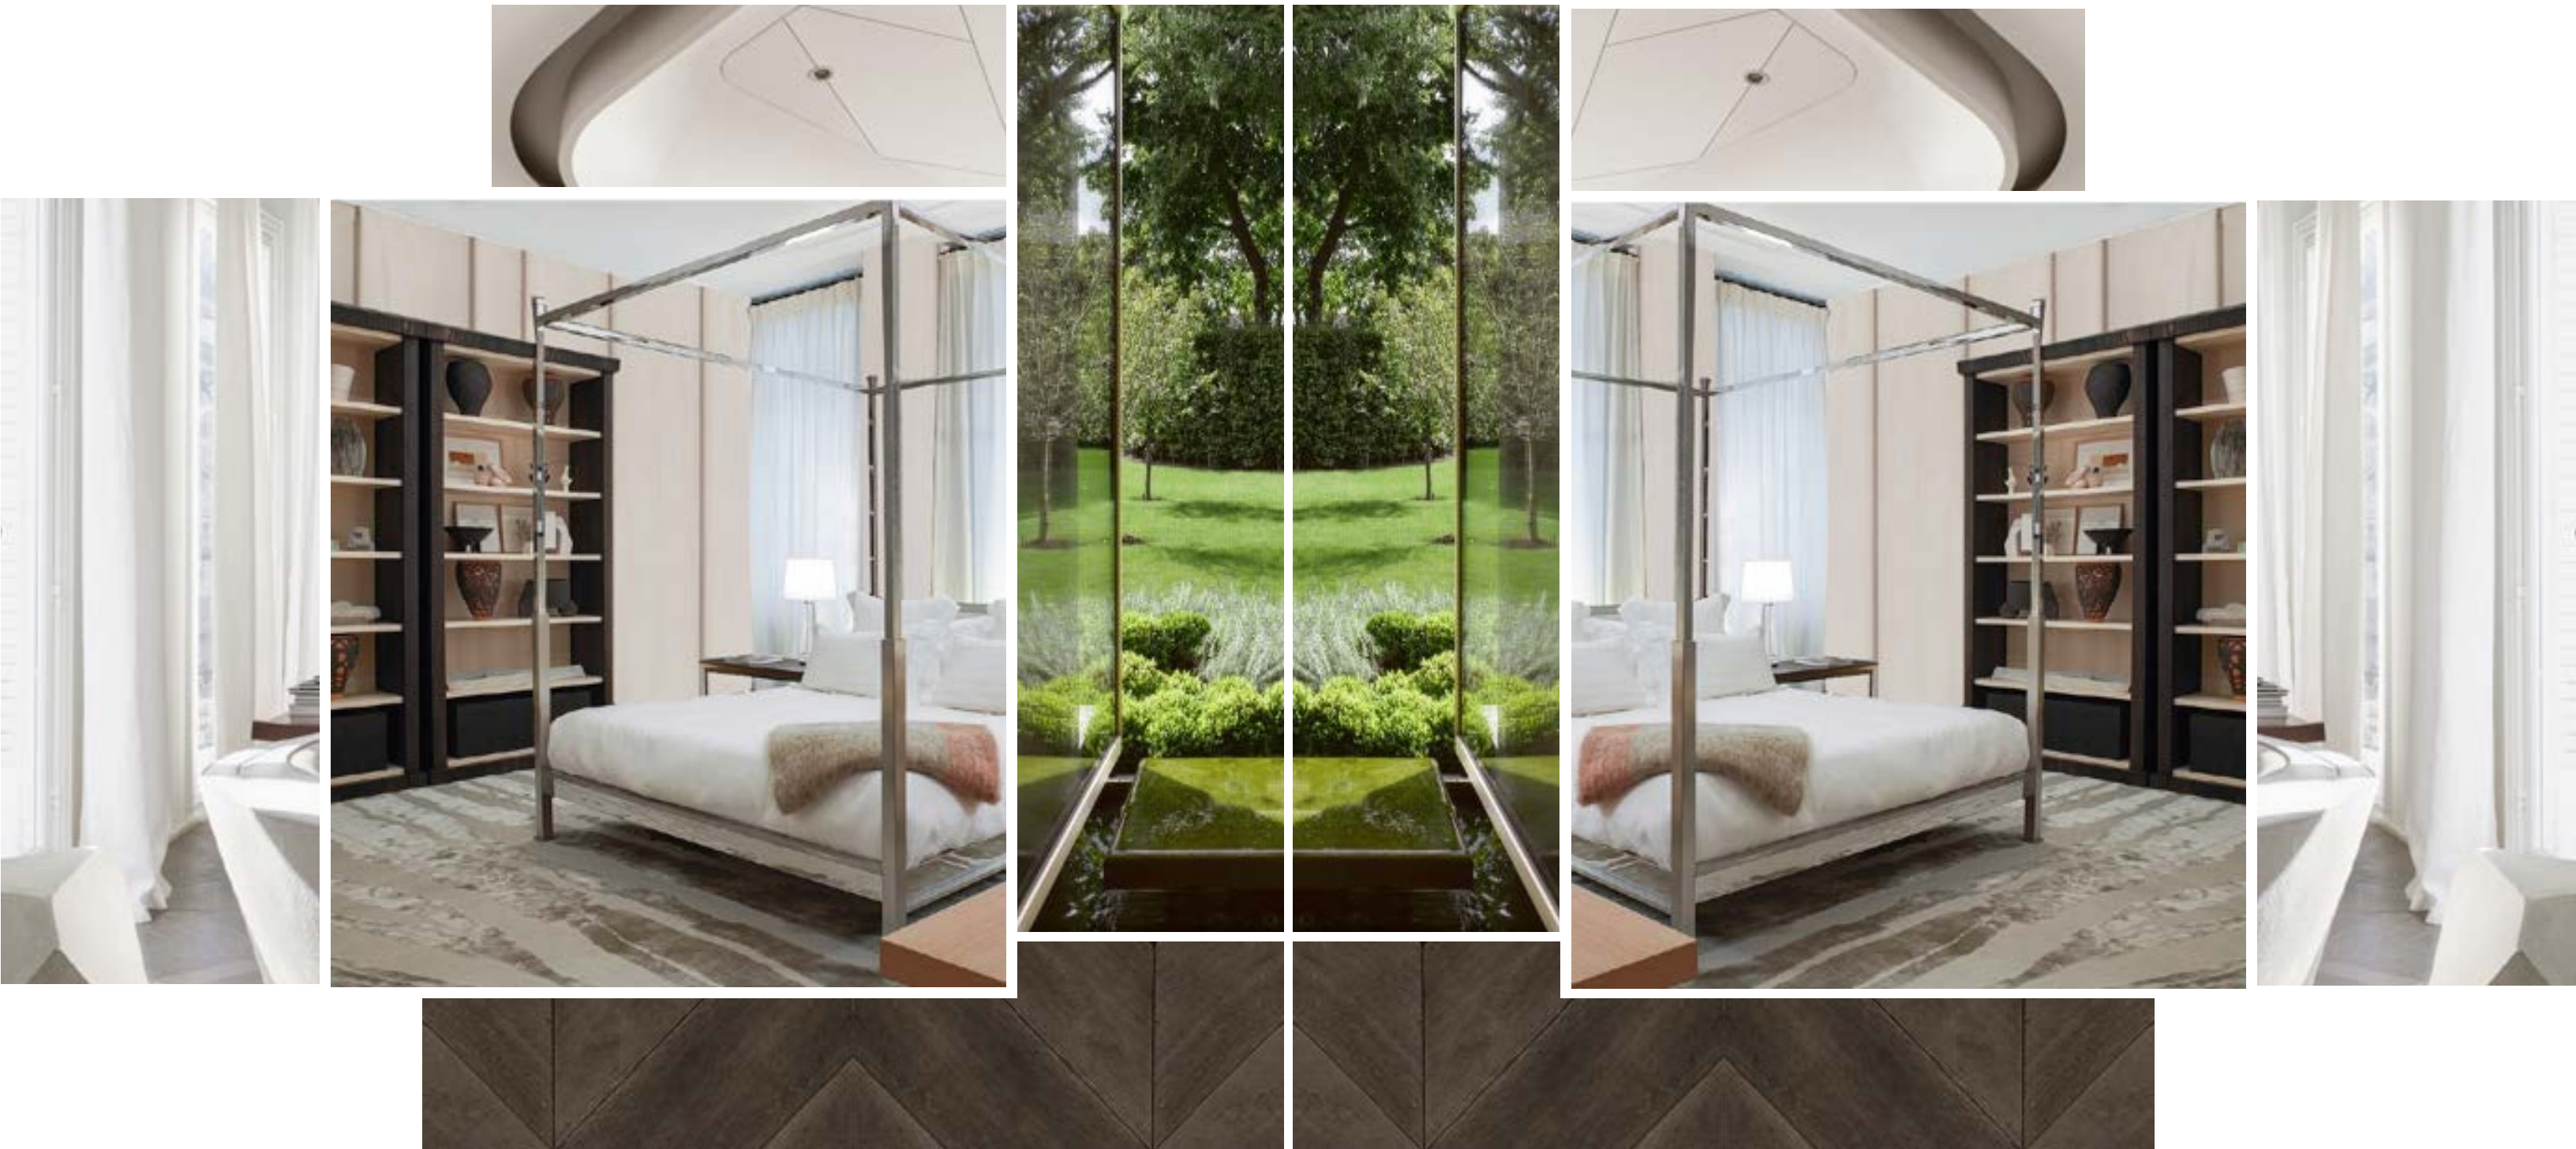

INSPIRATIONAL | MASTER BEDROOM

CREATING THE PERFECT A SPACE TO UNWIND

FEMININE & RELAXED