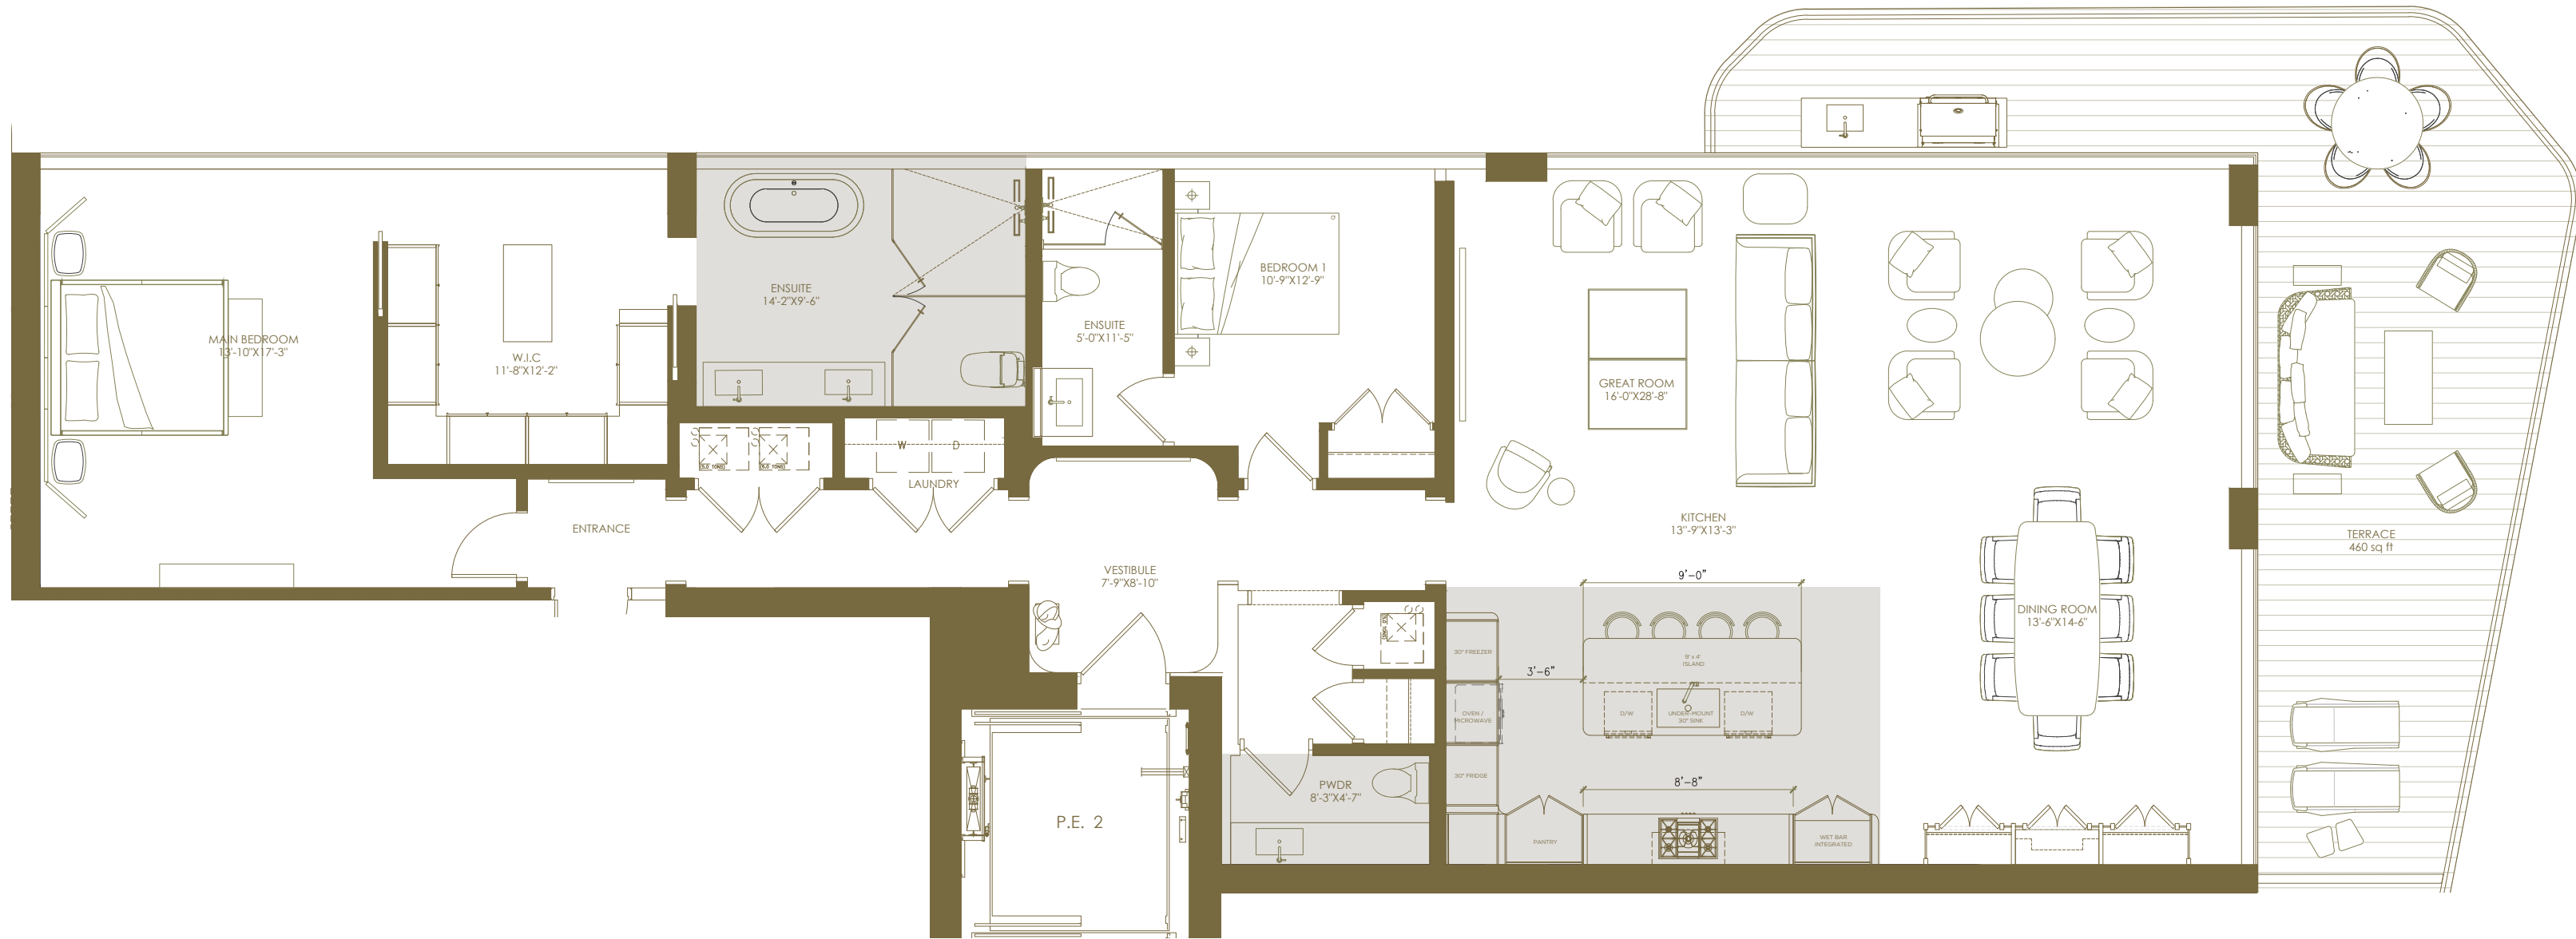

THE SAGAMORE

RESIDENTIAL SUITES KITCHEN & BATHROOM CONCEPT

NOVEMBER 29TH, 2021

STUDIO
MUNGE

STUDIO
MUNGE

SAGAMORE
THE SAGAMORE SM
Miami Edition

4 UNIT FLOOR PLATE
NORTH EAST UNIT EXAMPLE

North/East unit
2BDR + D
2121sq ft.

AIRY
ENLIGHTENED
SCULPTURAL
TRANQUILITY

STYLE
CONTEMPORARY

INTEGRATED WET BAR

CABINET BEVELLED
SHAKER DETAIL

RETRACTABLE PANTRY DOORS

INTEGRATED WINE FRIDGE

LIGHT SCHEME

DARK SCHEME