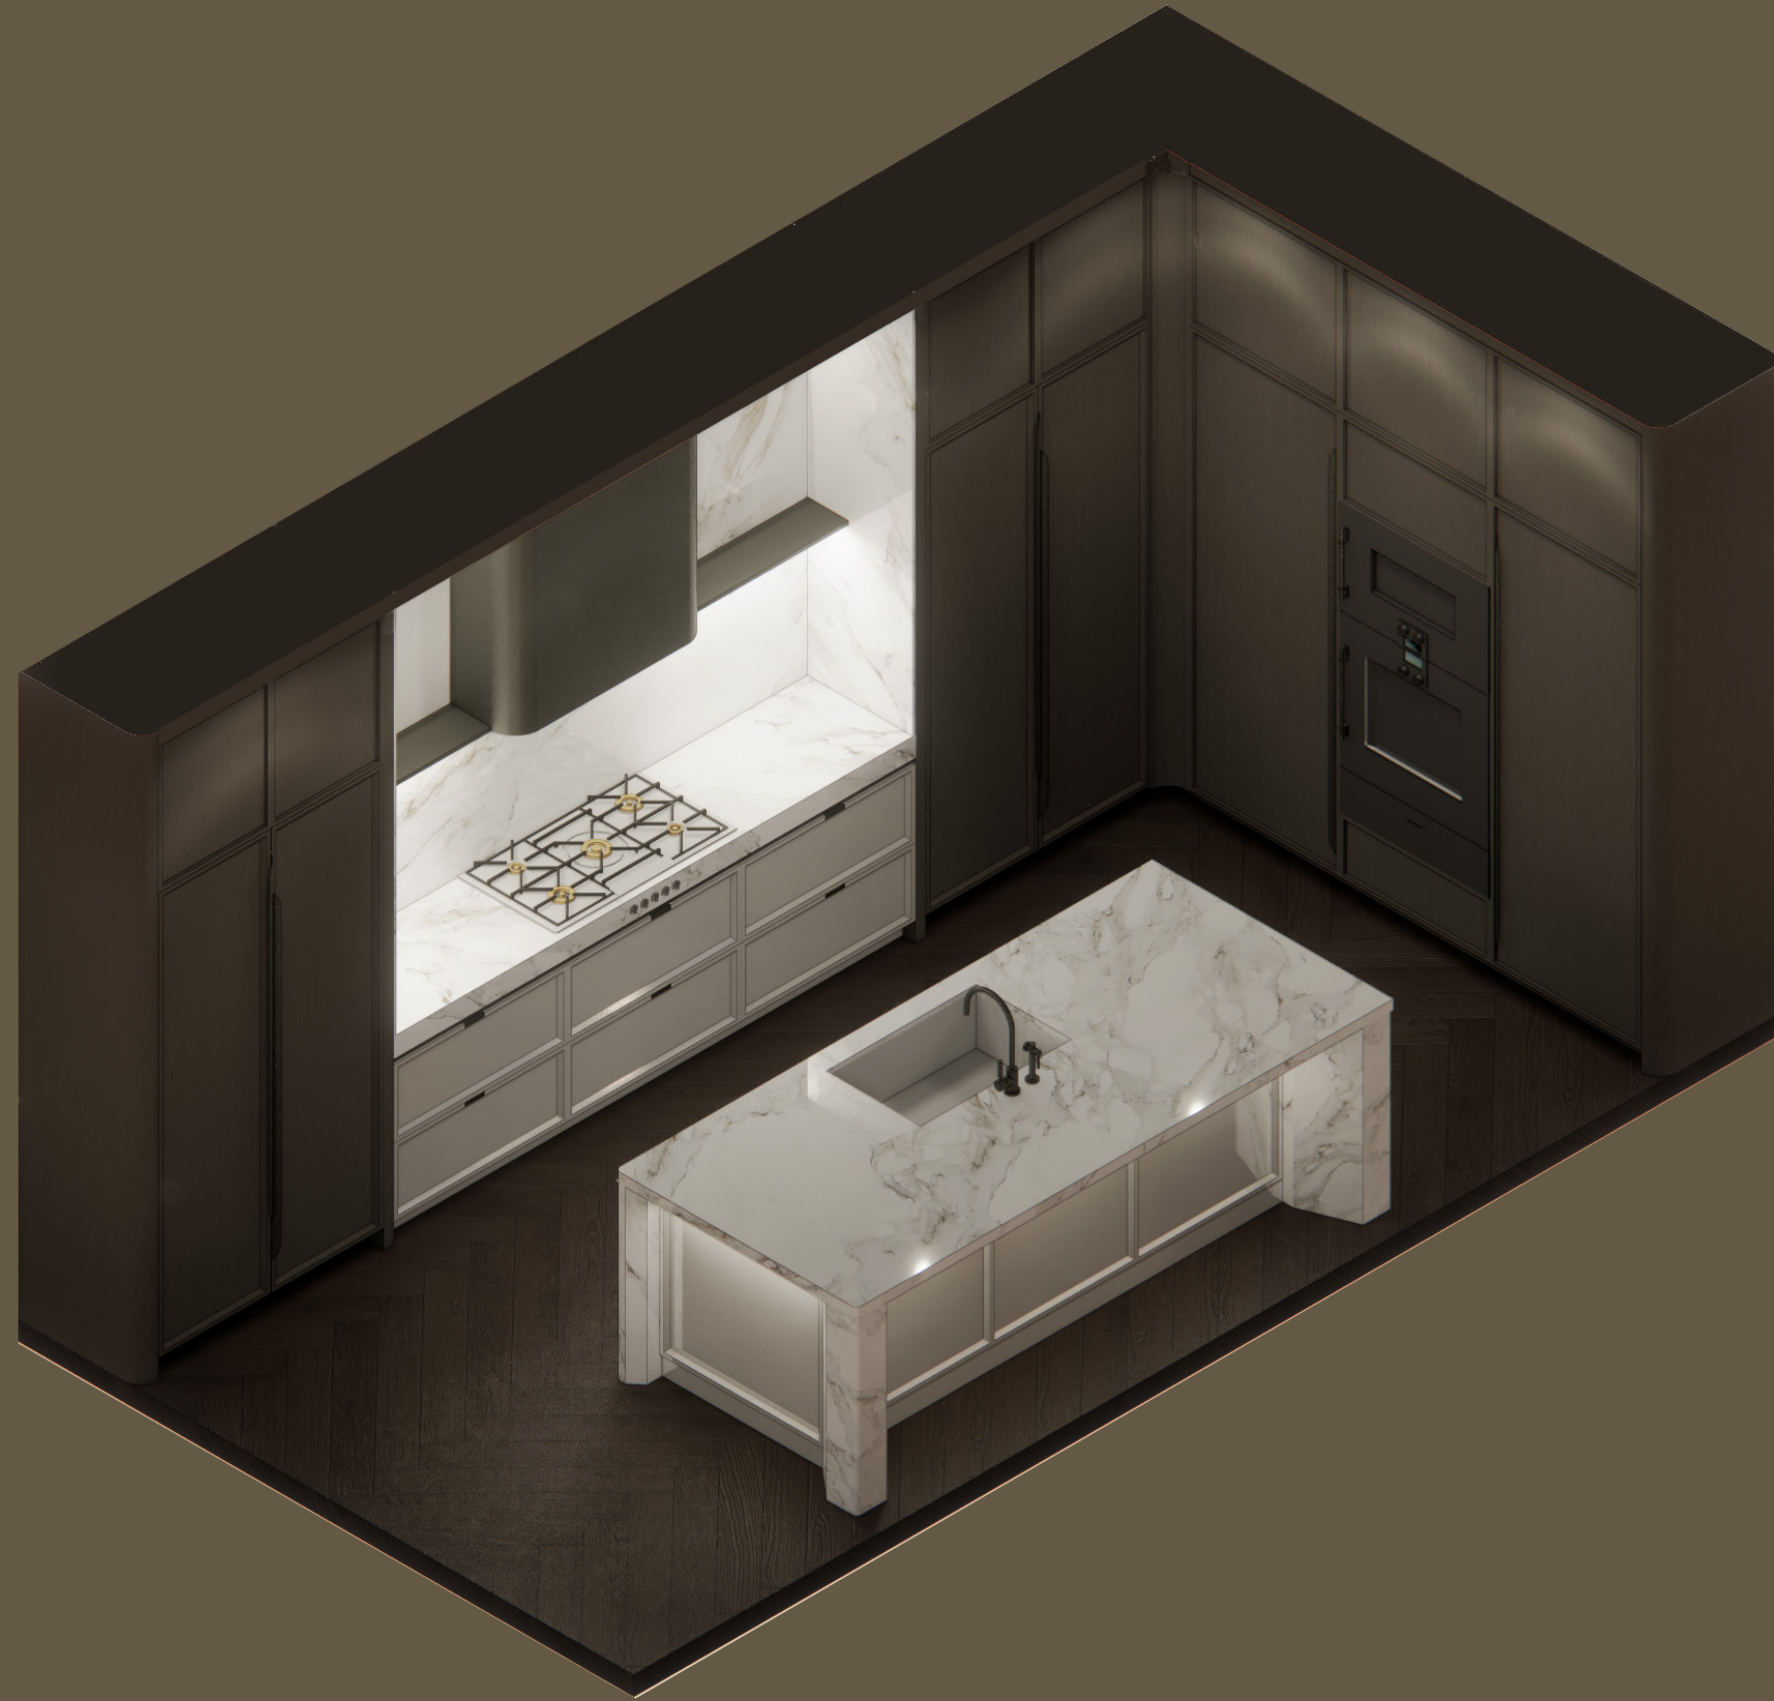

CUSTOM APPLIANCE DETAIL

CUSTOM HANDLE DETAIL

KITCHEN PALETTE | CONTEMPORARY LIGHT

WOOD CABINET

BRUSHED METAL

NATURAL STONE

WOOD FLOOR

KITCHEN PALETTE | CONTEMPORARY DARK

WOOD FLOOR

KITCHEN PALETTE | CLASSIC DARK

LACQUER CABINET

BRUSHED METAL

NATURAL STONE

WOOD FLOOR

RESIDENTIAL
BATHROOM
DESIGN

TYPICAL BATH PLAN