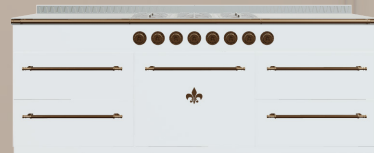

KITCHEN APPLIANCE PACKAGE: STYLE CLASSIC

LE ATELIER
94.5LE CONTEMPORAIN
RANGE IN PERFECT WHITE

LE ATELIER
MINIMALIST
HOOD IN PERFECT WHITE

GAGGENAU
24" DISHWASHER | 400 SERIES
DF211700