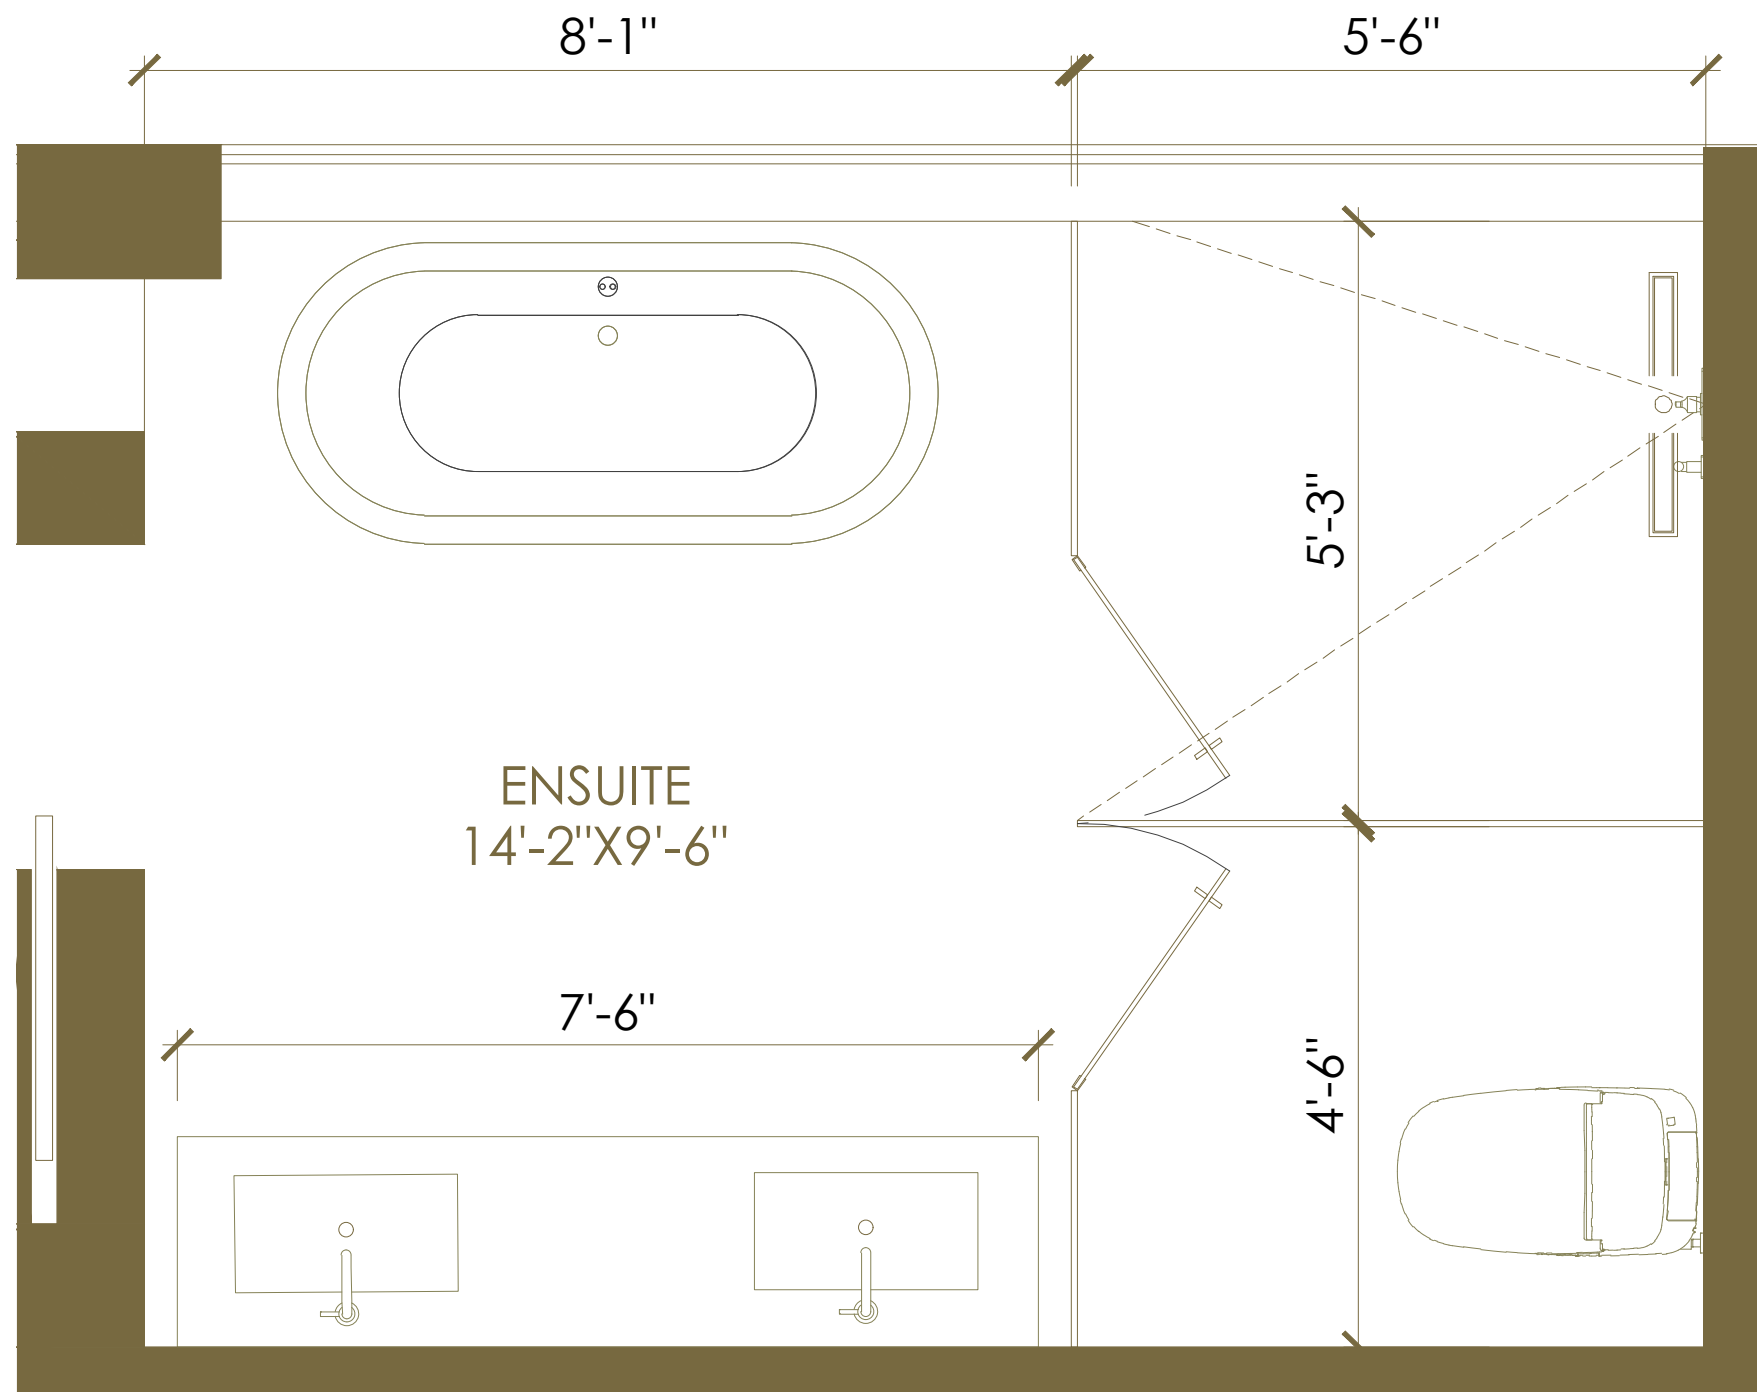

WOOD FLOOR

KITCHEN PALETTE | CLASSIC DARK

LACQUER CABINET

BRUSHED METAL

NATURAL STONE

WOOD FLOOR

RESIDENTIAL
BATHROOM
DESIGN

TYPICAL BATH PLAN