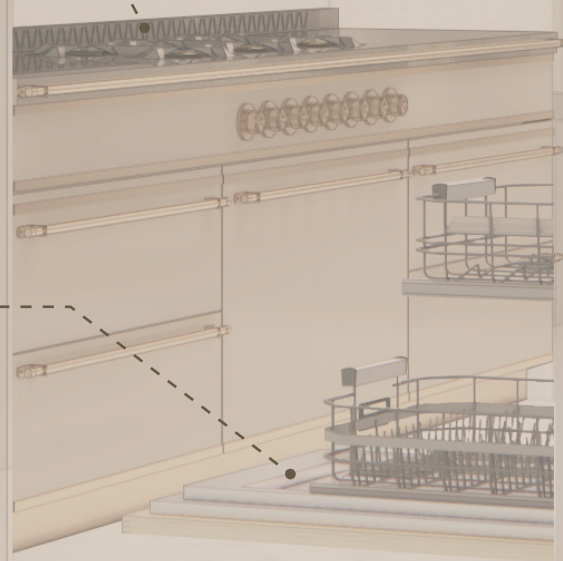

GAGGENAU
SINGLE WALL OVEN
BO 481613

KITCHEN APPLIANCE PACKAGE: STYLE CLASSIC

LE ATELIER
94.5LE CONTEMPORAIN
RANGE IN PERFECT WHITE

LE ATELIER
MINIMALIST
HOOD IN PERFECT WHITE

GAGGENAU
24" DISHWASHER | 400 SERIES
DF211700

GAGGENAU
30" BUILT IN FRIDGE
RC472705

GAGGENAU
MICROWAVE OVEN
BM 484710

GAGGENAU
30" BUILT IN FREEZER
RF471705

GAGGENAU
SINGLE WALL OVEN
BO 481613

STYLE
MODERN

Claybrook
Skye Bath
H30070-1700

Dover White

Waterworks
Formwork Shower Head
Nickel | Wall Mounted
FMSH10