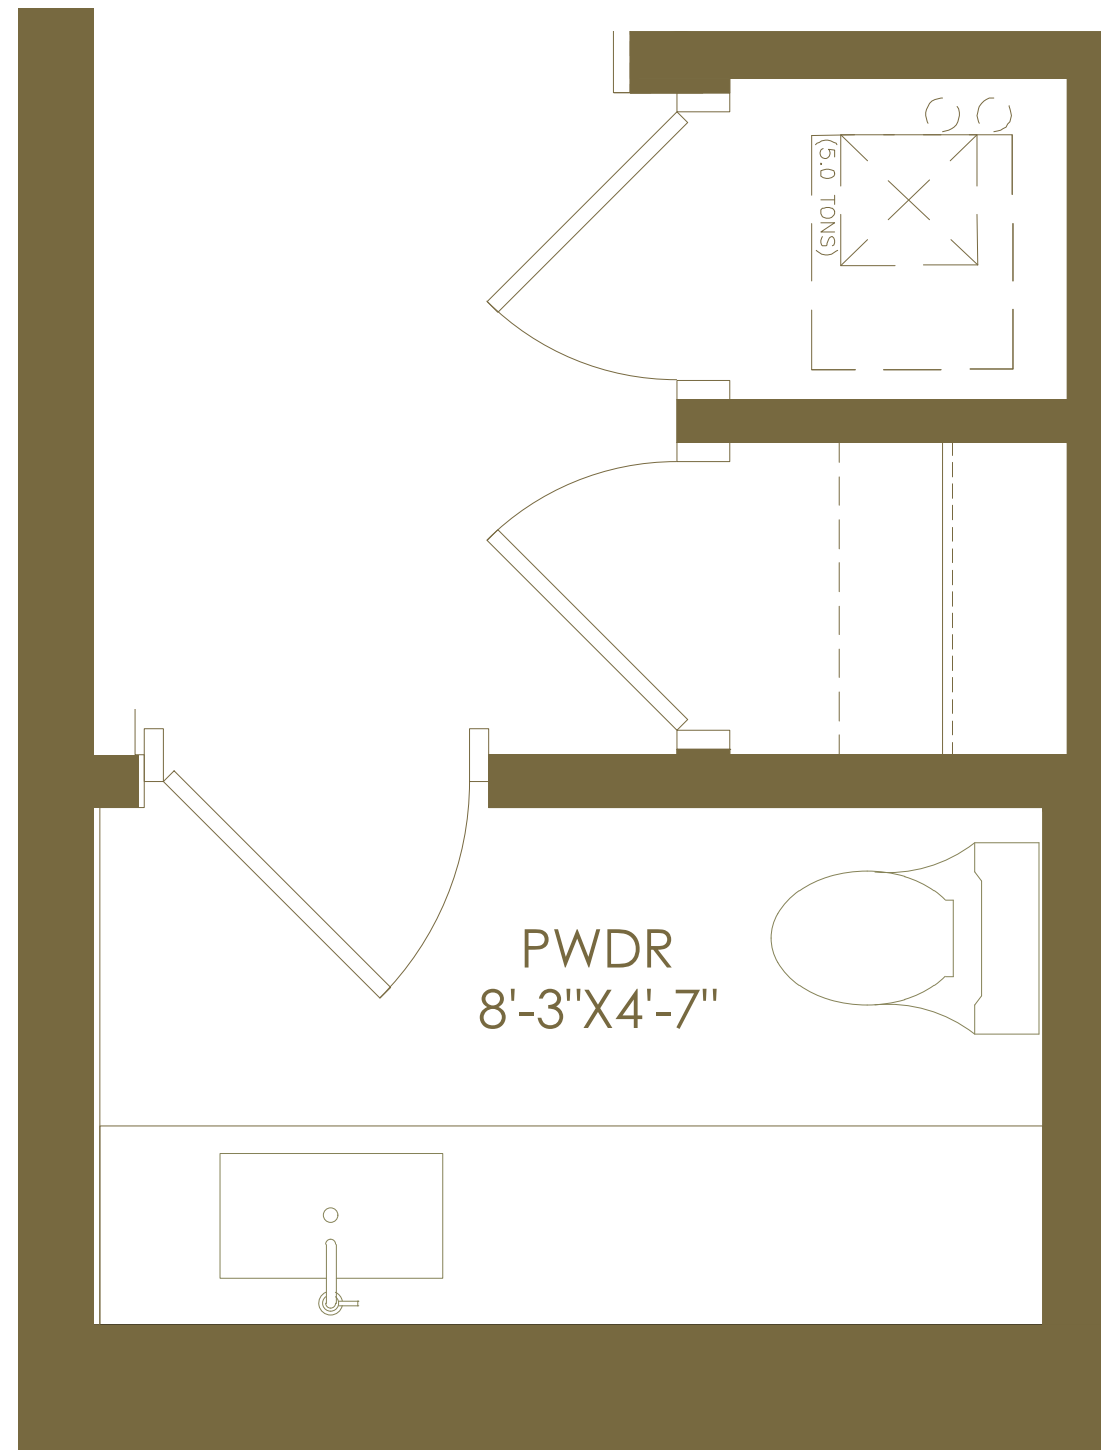

TYPICAL BATHROOM DESIGN | LIGHT SCHEME

OMBRE GLASS

TYPICAL BATHROOM DESIGN | DARK SCHEME

--- CUSTOM METAL EDGE PULL

DRAWER PULL DETAIL

TYPICAL POWDER ROOM PLAN

TYPICAL POWDER ROOM DESIGN

LIGHT SCHEME