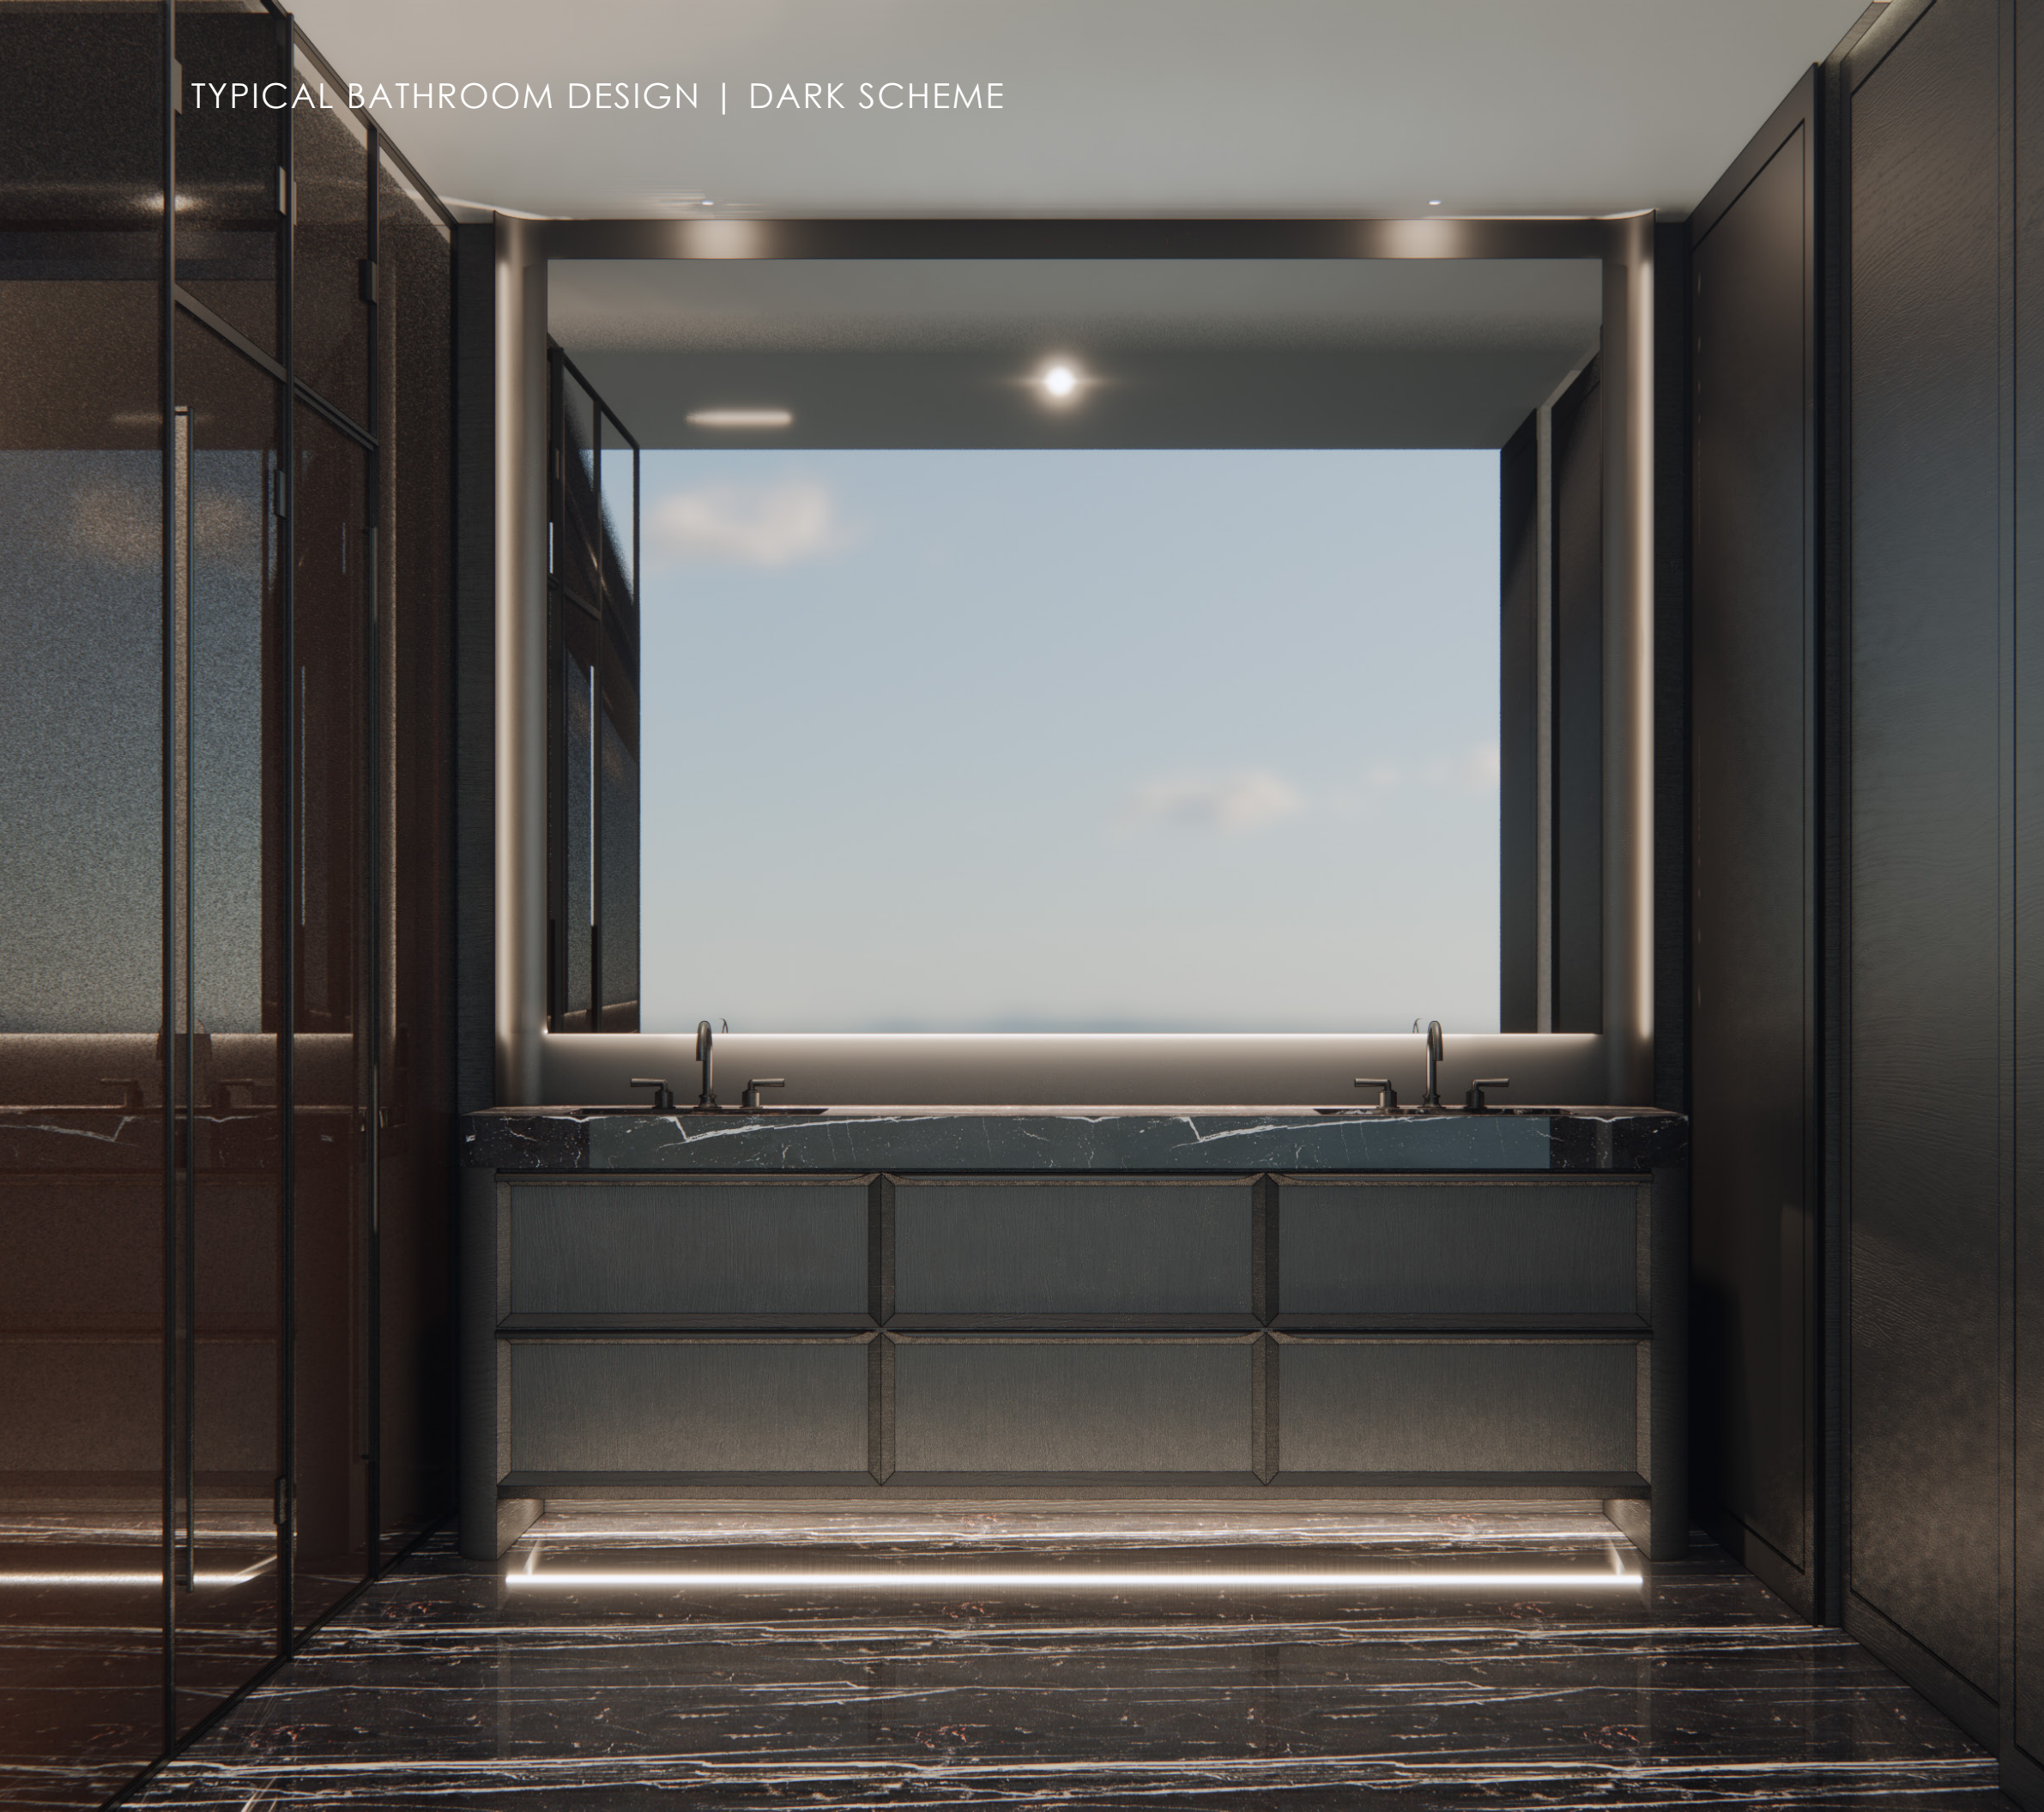

TYPICAL BATHROOM DESIGN | DARK SCHEME

--- CUSTOM METAL EDGE PULL

DRAWER PULL DETAIL