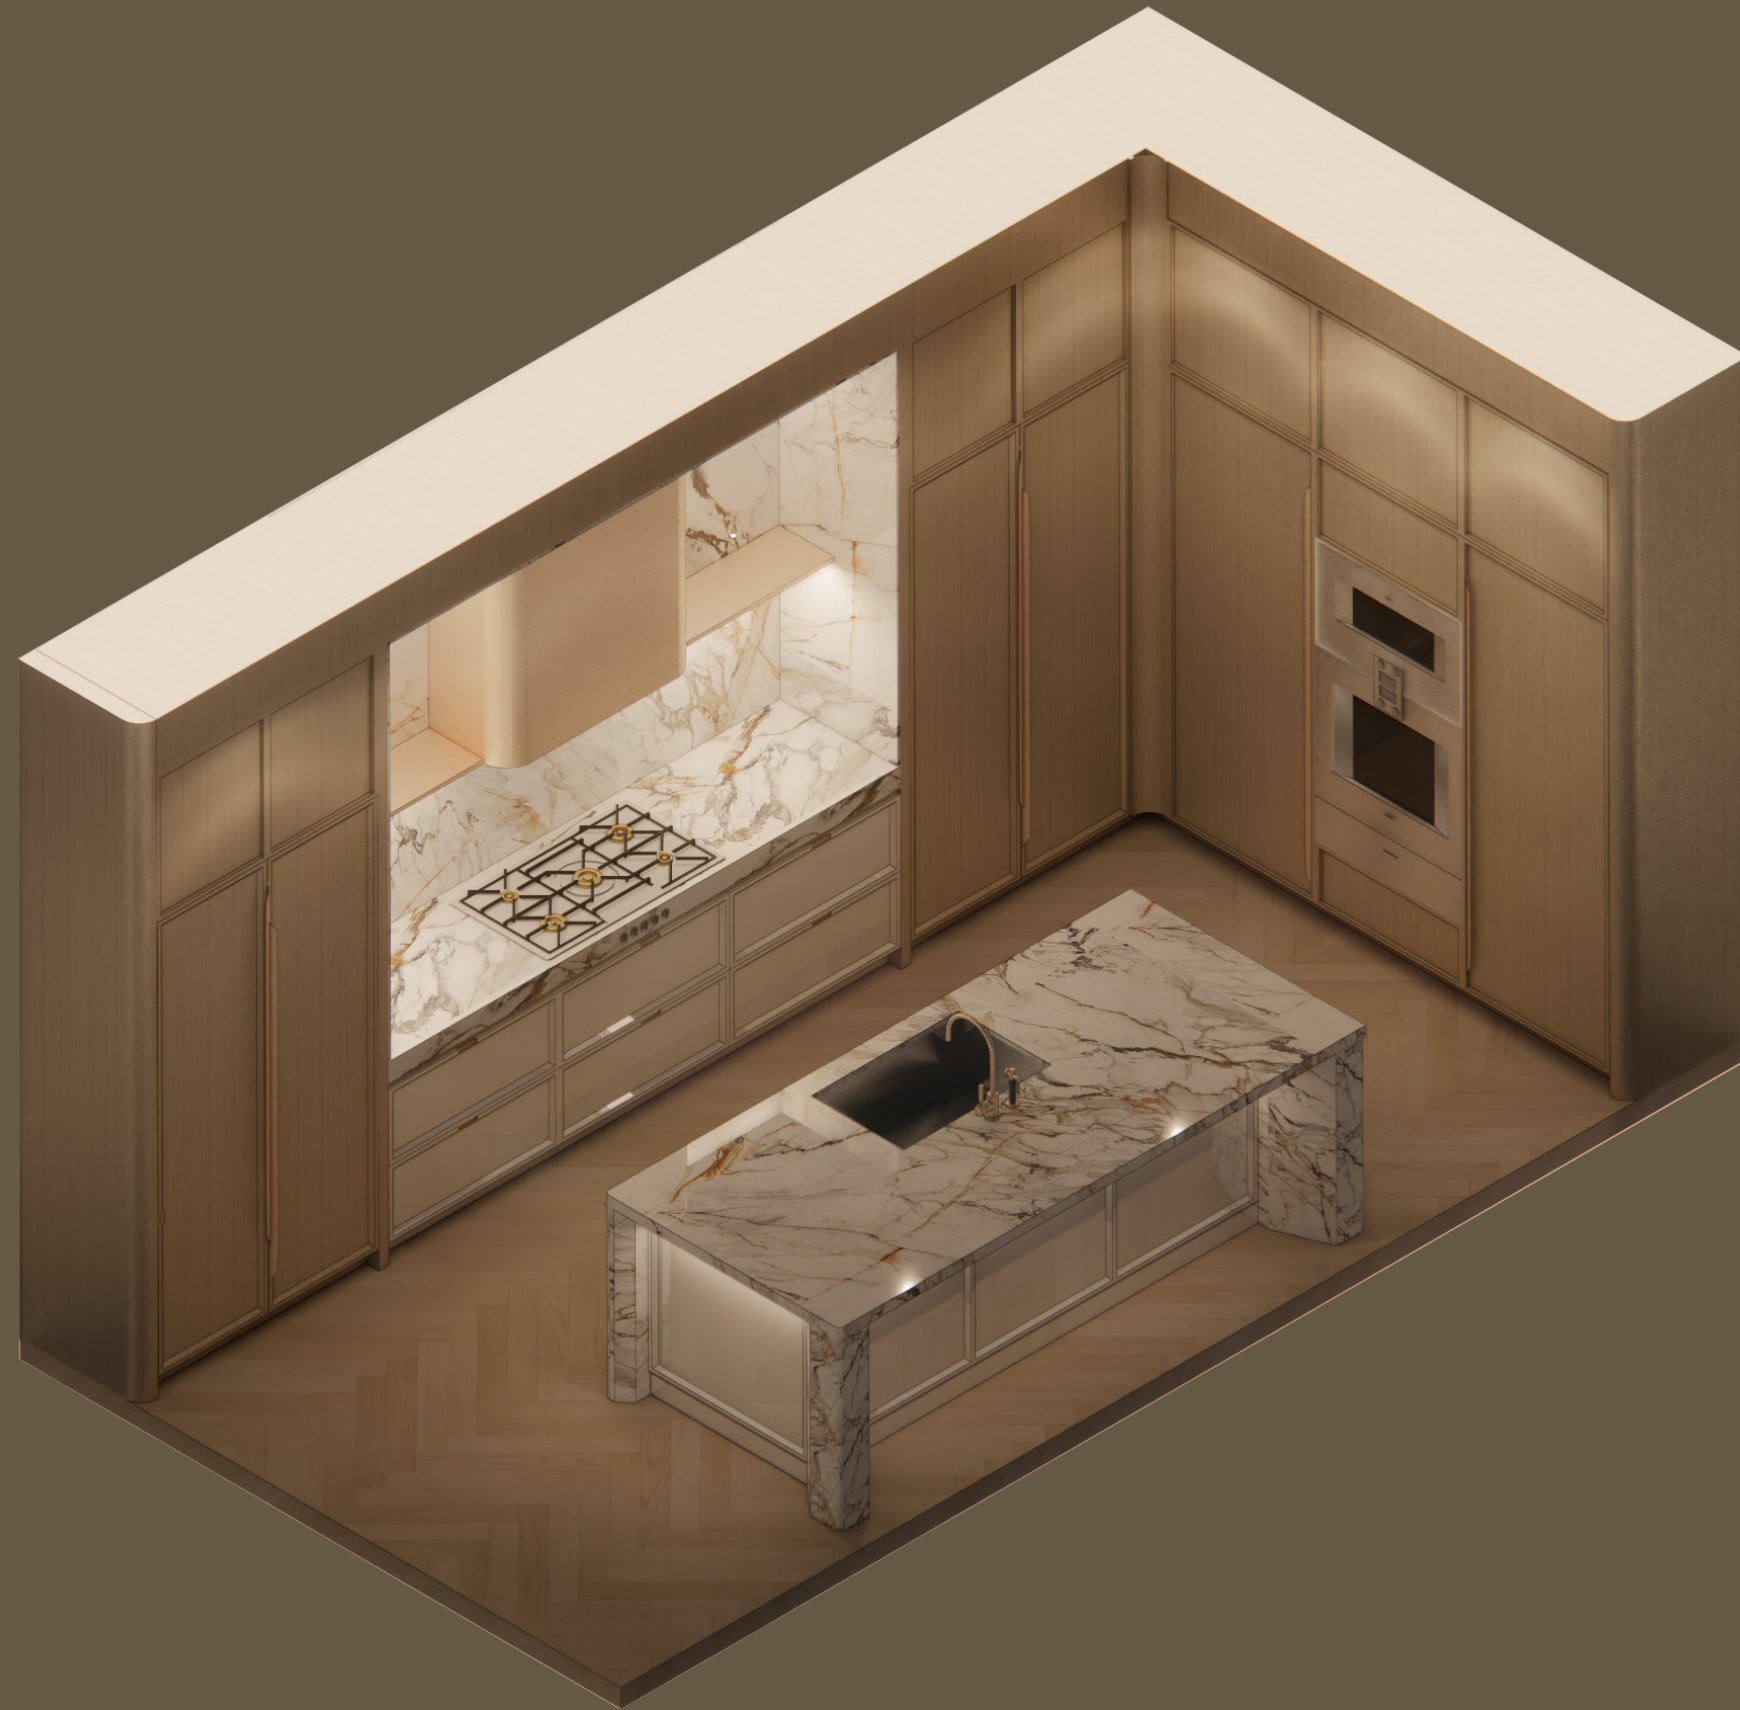

KITCHEN PALETTE | CONTEMPORARY LIGHT

WOOD CABINET

BRUSHED METAL

NATURAL STONE

WOOD FLOOR