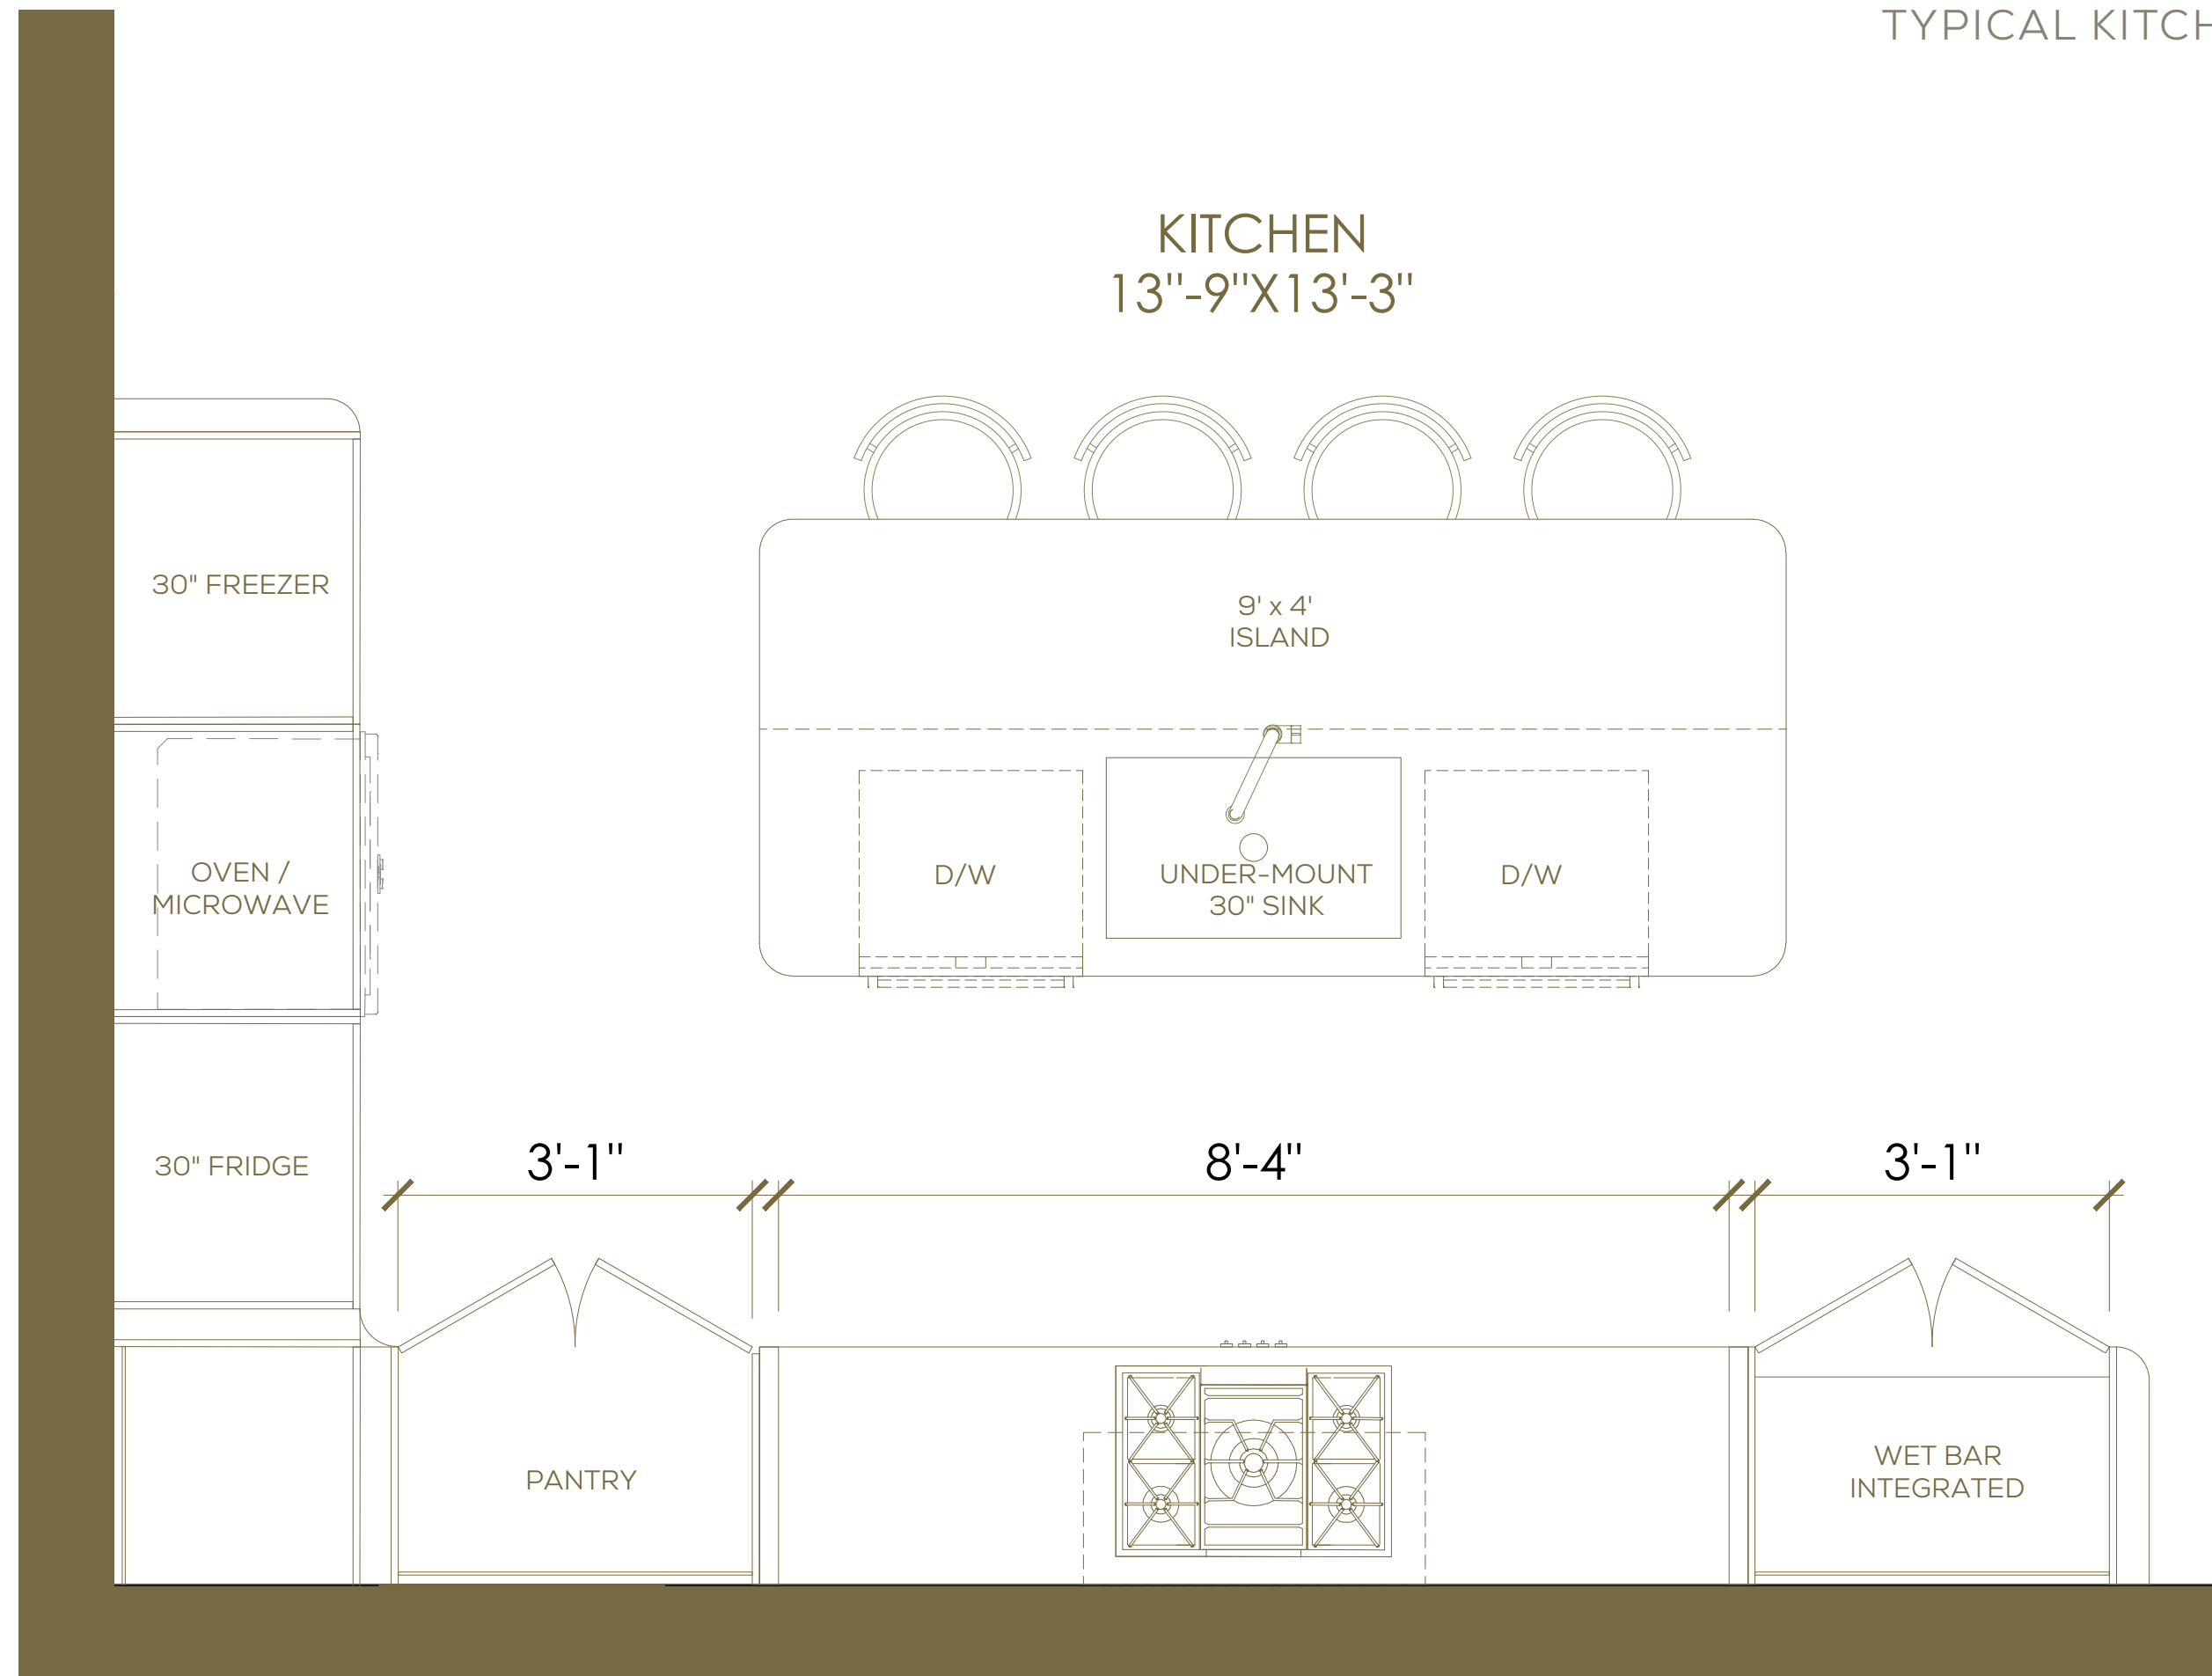

KITCHEN
13'-9" X 13'-3"