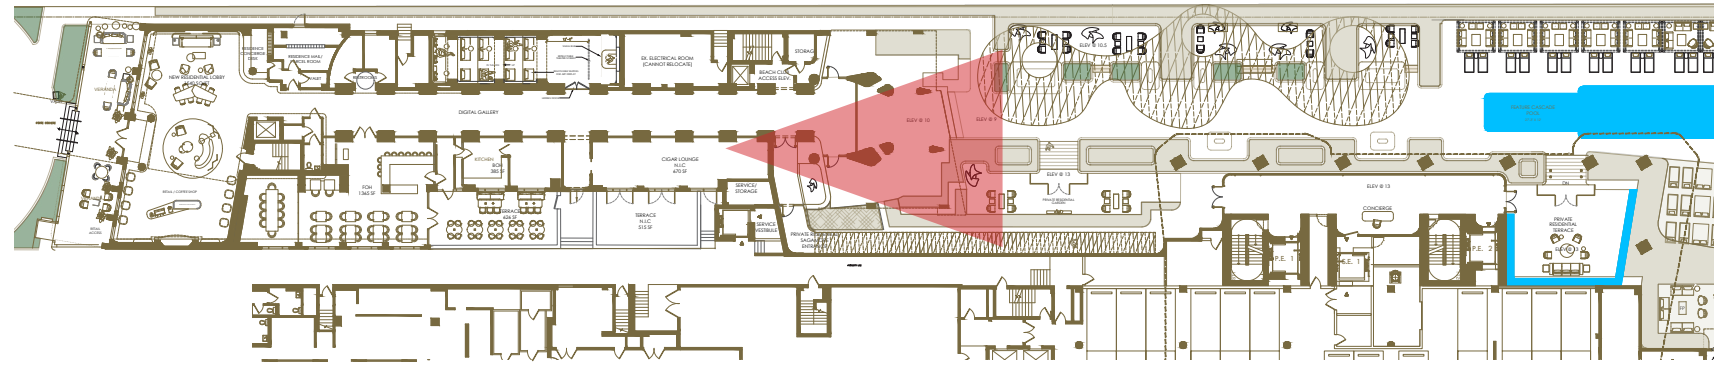

THE SAGAMORE | RITZ CARLTON

100% CONCEPT PRESENTATION

NOVEMBER 5TH 2021

THE RITZ-CARLTON®

STUDIO
MUNGE

LEVEL 1 AMENITY SPACE PLANNING

LEVEL 1 SITE MAP

Size / Dim	Head Count	# of Tables	Total	Required	Location
DINING					
		DINING TOTAL	151	100	
BAR					
		BAR TOTAL	2	28	
EVENT SPACE					
7'-5" DIA	10	8	88		
LOUNGE SEATING					
		LOUNGE TOTAL	135	40	
CHAISE LOUNGERS					
		CHAISE LOUNGE TOTAL	135	194	

PROJECTION ART

THE JOURNEY | LEVEL 1 DIGITAL CORRIDOR | CONCEPT RENDERING

THE JOURNEY | LEVEL 1 DIGITAL CORRIDOR | CONCEPT RENDERING

BAR INTEGRATION

MOVIE SCREENING

THE JOURNEY | LEVEL 1 RESIDENCE JOURNEY | CONCEPT RENDERING

THE JOURNEY | LEVEL 1 RESIDENCE JOURNEY | CONCEPT RENDERING

METAL GATE CONCEPT

THE JOURNEY | LEVEL 1 RESIDENCE JOURNEY
CONNECTION TO TOWER | CONCEPT RENDERING

THE JOURNEY | LEVEL 1 RESIDENCE JOURNEY
CONNECTION TO TOWER | CONCEPT RENDERING

LEVEL 1 RESIDENTIAL TOWER CONCEPT

THE JOURNEY | LEVEL 1 RESIDENCE JOURNEY | CONCEPT RENDERING

LEVEL 5 AMENITY SPACE CONCEPT

BREATHTAKING VIEWS

PRESENTED BY

STUDIO
MUNGE