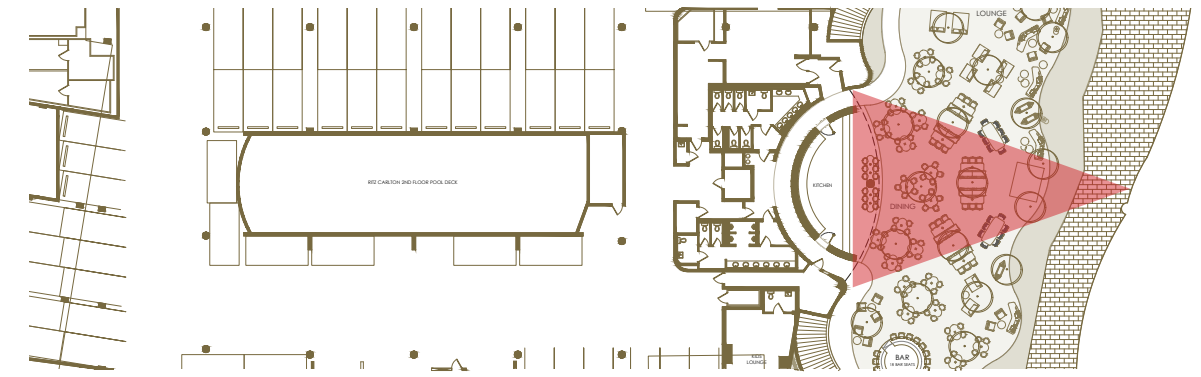

THE SAGAMORE | RITZ CARLTON

100% CONCEPT PRESENTATION

NOVEMBER 5TH 2021

THE RITZ-CARLTON®

STUDIO
MUNGE

LEVEL 1 AMENITY SPACE PLANNING

LEVEL 1 SITE MAP

Size / Dim	Head Count	# of Tables	Total	Required	Location
DINING					
		DINING TOTAL	151	100	
BAR					
		BAR TOTAL	2	28	
EVENT SPACE					
7'-5" DIA	10	8	88		
LOUNGE SEATING					
		LOUNGE TOTAL	135	40	
CHAISE LOUNGERS					
		CHAISE LOUNGE TOTAL	135	194	

PROJECTION ART

THE JOURNEY | LEVEL 1 DIGITAL CORRIDOR | CONCEPT RENDERING

THE JOURNEY | LEVEL 1 DIGITAL CORRIDOR | CONCEPT RENDERING

BAR INTEGRATION

MOVIE SCREENING

THE JOURNEY | LEVEL 1 RESIDENCE JOURNEY | CONCEPT RENDERING

THE JOURNEY | LEVEL 1 RESIDENCE JOURNEY | CONCEPT RENDERING

METAL GATE CONCEPT

THE JOURNEY | LEVEL 1 RESIDENCE JOURNEY
CONNECTION TO TOWER | CONCEPT RENDERING

THE JOURNEY | LEVEL 1 RESIDENCE JOURNEY
CONNECTION TO TOWER | CONCEPT RENDERING

LEVEL 1 RESIDENTIAL TOWER CONCEPT

THE JOURNEY | LEVEL 1 RESIDENCE JOURNEY | CONCEPT RENDERING

LEVEL 5 AMENITY SPACE CONCEPT

BREATHTAKING VIEWS

PRESENTED BY

STUDIO
MUNGE