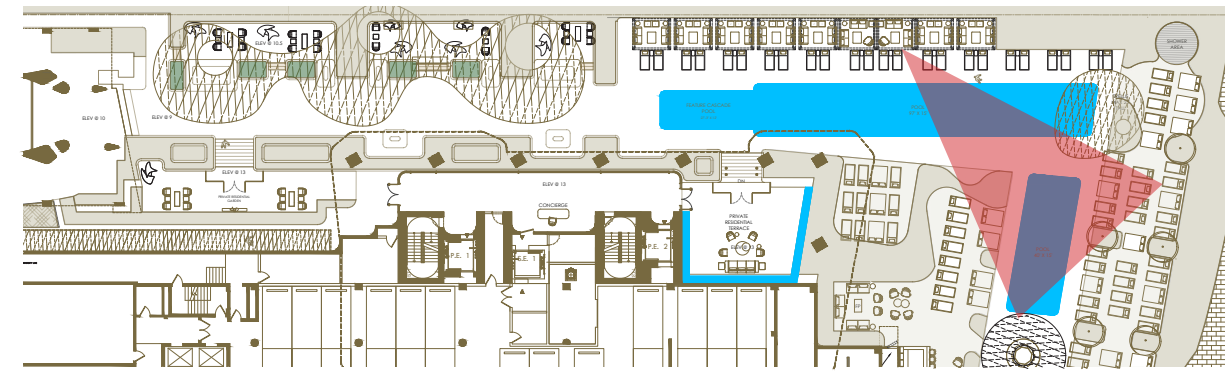

THE SAGAMORE | RITZ CARLTON

100% CONCEPT PRESENTATION

NOVEMBER 5TH 2021

THE RITZ-CARLTON®

STUDIO
MUNGE

LEVEL 1 AMENITY SPACE PLANNING

LEVEL 1 SITE MAP

Size / Dim	Head Count	# of Tables	Total	Required	Location
DINING					
		DINING TOTAL	151	100	
BAR					
		BAR TOTAL	2	28	
EVENT SPACE					
7'-5" DIA	10	8	88		
LOUNGE SEATING					
		LOUNGE TOTAL	135	40	
CHAISE LOUNGERS					
		CHAISE LOUNGE TOTAL	135	194	

PROJECTION ART

THE JOURNEY | LEVEL 1 DIGITAL CORRIDOR | CONCEPT RENDERING

THE JOURNEY | LEVEL 1 DIGITAL CORRIDOR | CONCEPT RENDERING

BAR INTEGRATION

MOVIE SCREENING

THE JOURNEY | LEVEL 1 RESIDENCE JOURNEY | CONCEPT RENDERING

THE JOURNEY | LEVEL 1 RESIDENCE JOURNEY | CONCEPT RENDERING

METAL GATE CONCEPT

THE JOURNEY | LEVEL 1 RESIDENCE JOURNEY
CONNECTION TO TOWER | CONCEPT RENDERING

THE JOURNEY | LEVEL 1 RESIDENCE JOURNEY
CONNECTION TO TOWER | CONCEPT RENDERING

LEVEL 1 RESIDENTIAL TOWER CONCEPT

THE JOURNEY | LEVEL 1 RESIDENCE JOURNEY | CONCEPT RENDERING

LEVEL 5 AMENITY SPACE CONCEPT

BREATHTAKING VIEWS

PRESENTED BY

STUDIO
MUNGE