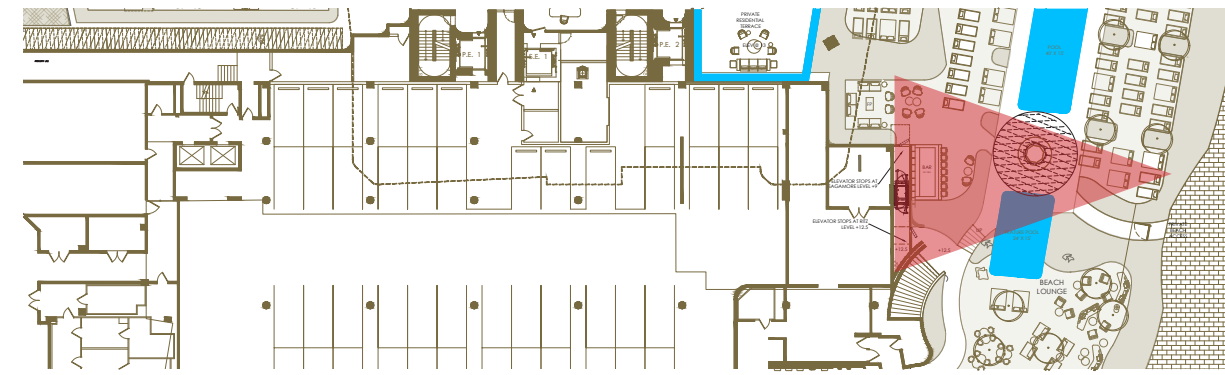

THE SAGAMORE | RITZ CARLTON

100% CONCEPT PRESENTATION

NOVEMBER 5TH 2021

THE RITZ-CARLTON®

STUDIO
MUNGE

LEVEL 1 AMENITY SPACE PLANNING

LEVEL 1 SITE MAP

Size / Dim	Head Count	# of Tables	Total	Required	Location
DINING					
		DINING TOTAL	151	100	
BAR					
		BAR TOTAL	2	28	
EVENT SPACE					
7'-5" DIA	10	8	88		
LOUNGE SEATING					
		LOUNGE TOTAL	135	40	
CHAISE LOUNGERS					
		CHAISE LOUNGE TOTAL	135	194	

PROJECTION ART

THE JOURNEY | LEVEL 1 DIGITAL CORRIDOR | CONCEPT RENDERING

THE JOURNEY | LEVEL 1 DIGITAL CORRIDOR | CONCEPT RENDERING

BAR INTEGRATION

MOVIE SCREENING

THE JOURNEY | LEVEL 1 RESIDENCE JOURNEY | CONCEPT RENDERING

THE JOURNEY | LEVEL 1 RESIDENCE JOURNEY | CONCEPT RENDERING

METAL GATE CONCEPT

THE JOURNEY | LEVEL 1 RESIDENCE JOURNEY
CONNECTION TO TOWER | CONCEPT RENDERING

THE JOURNEY | LEVEL 1 RESIDENCE JOURNEY
CONNECTION TO TOWER | CONCEPT RENDERING

LEVEL 1 RESIDENTIAL TOWER CONCEPT

THE JOURNEY | LEVEL 1 RESIDENCE JOURNEY | CONCEPT RENDERING

LEVEL 5 AMENITY SPACE CONCEPT

BREATHTAKING VIEWS

PRESENTED BY

STUDIO
MUNGE