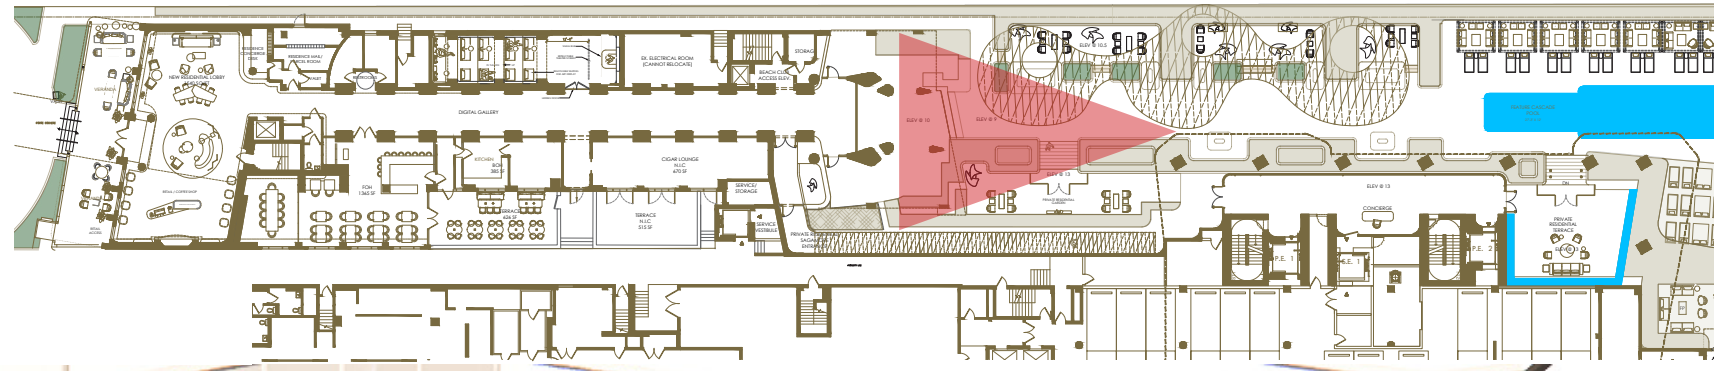

THE SAGAMORE | RITZ CARLTON

100% CONCEPT PRESENTATION

NOVEMBER 5TH 2021

THE RITZ-CARLTON®

STUDIO
MUNGE

LEVEL 1 AMENITY SPACE PLANNING

LEVEL 1 SITE MAP

Size / Dim	Head Count	# of Tables	Total	Required	Location
DINING					
		DINING TOTAL	151	100	
BAR					
		BAR TOTAL	2	28	
EVENT SPACE					
7'-5" DIA	10	8	88		
LOUNGE SEATING					
		LOUNGE TOTAL	135	40	
CHAISE LOUNGERS					
		CHAISE LOUNGE TOTAL	135	194	

PROJECTION ART

THE JOURNEY | LEVEL 1 DIGITAL CORRIDOR | CONCEPT RENDERING

THE JOURNEY | LEVEL 1 DIGITAL CORRIDOR | CONCEPT RENDERING

BAR INTEGRATION

MOVIE SCREENING

THE JOURNEY | LEVEL 1 RESIDENCE JOURNEY | CONCEPT RENDERING

THE JOURNEY | LEVEL 1 RESIDENCE JOURNEY | CONCEPT RENDERING

METAL GATE CONCEPT

THE JOURNEY | LEVEL 1 RESIDENCE JOURNEY
CONNECTION TO TOWER | CONCEPT RENDERING

THE JOURNEY | LEVEL 1 RESIDENCE JOURNEY
CONNECTION TO TOWER | CONCEPT RENDERING

LEVEL 1 RESIDENTIAL TOWER CONCEPT

THE JOURNEY | LEVEL 1 RESIDENCE JOURNEY | CONCEPT RENDERING

LEVEL 5 AMENITY SPACE CONCEPT

BREATHTAKING VIEWS

PRESENTED BY

STUDIO
MUNGE