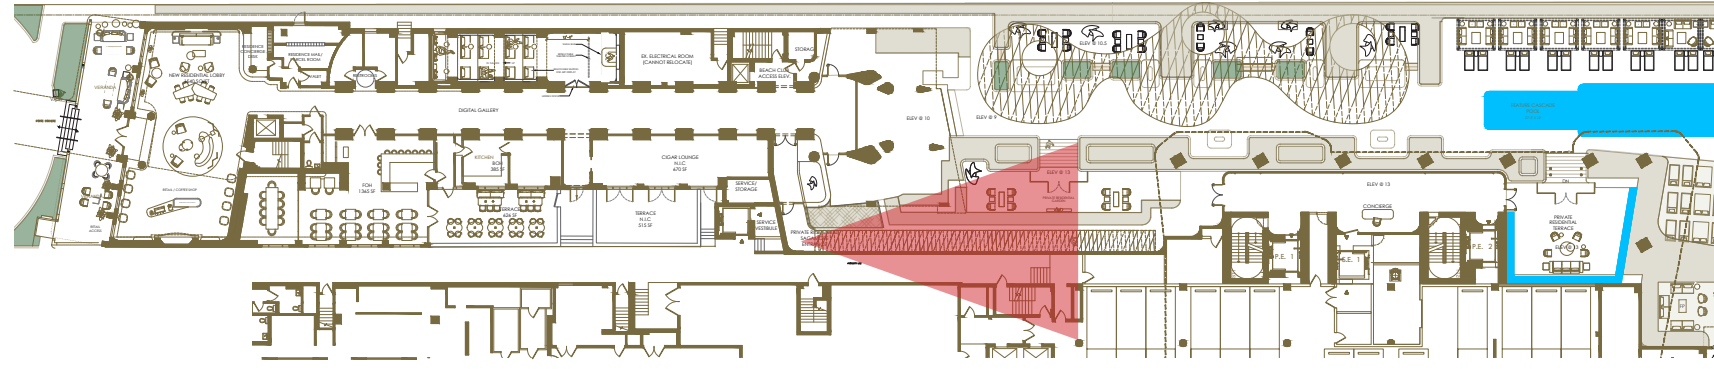

THE SAGAMORE | RITZ CARLTON

100% CONCEPT PRESENTATION

NOVEMBER 5TH 2021

THE RITZ-CARLTON®

STUDIO
MUNGE

LEVEL 1 AMENITY SPACE PLANNING

LEVEL 1 SITE MAP

Size / Dim	Head Count	# of Tables	Total	Required	Location
DINING					
		DINING TOTAL	151	100	
BAR					
		BAR TOTAL	2	28	
EVENT SPACE					
7'-5" DIA	10	8	88		
LOUNGE SEATING					
		LOUNGE TOTAL	135	40	
CHAISE LOUNGERS					
		CHAISE LOUNGE TOTAL	135	194	

PROJECTION ART

THE JOURNEY | LEVEL 1 DIGITAL CORRIDOR | CONCEPT RENDERING

THE JOURNEY | LEVEL 1 DIGITAL CORRIDOR | CONCEPT RENDERING

BAR INTEGRATION

MOVIE SCREENING

THE JOURNEY | LEVEL 1 RESIDENCE JOURNEY | CONCEPT RENDERING

THE JOURNEY | LEVEL 1 RESIDENCE JOURNEY | CONCEPT RENDERING

METAL GATE CONCEPT

THE JOURNEY | LEVEL 1 RESIDENCE JOURNEY
CONNECTION TO TOWER | CONCEPT RENDERING

THE JOURNEY | LEVEL 1 RESIDENCE JOURNEY
CONNECTION TO TOWER | CONCEPT RENDERING

LEVEL 1 RESIDENTIAL TOWER CONCEPT

THE JOURNEY | LEVEL 1 RESIDENCE JOURNEY | CONCEPT RENDERING

LEVEL 5 AMENITY SPACE CONCEPT

BREATHTAKING VIEWS

PRESENTED BY

STUDIO
MUNGE