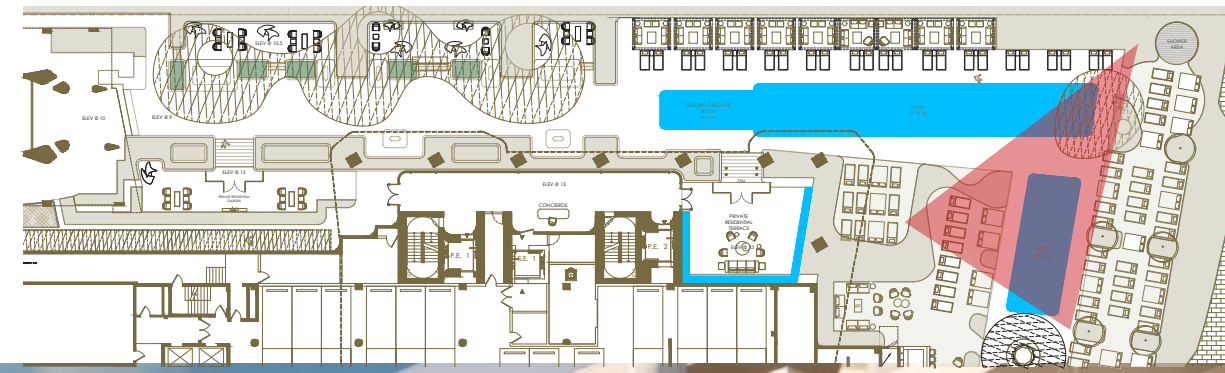

THE SAGAMORE | RITZ CARLTON

100% CONCEPT PRESENTATION

NOVEMBER 5TH 2021

THE RITZ-CARLTON®

STUDIO
MUNGE

LEVEL 1 AMENITY SPACE PLANNING

LEVEL 1 SITE MAP

Size / Dim	Head Count	# of Tables	Total	Required	Location
DINING					
		DINING TOTAL	151	100	
BAR					
		BAR TOTAL	2	28	
EVENT SPACE					
7'-5" DIA	10	8	88		
LOUNGE SEATING					
		LOUNGE TOTAL	135	40	
CHAISE LOUNGERS					
		CHAISE LOUNGE TOTAL	135	194	

PROJECTION ART

THE JOURNEY | LEVEL 1 DIGITAL CORRIDOR | CONCEPT RENDERING

THE JOURNEY | LEVEL 1 DIGITAL CORRIDOR | CONCEPT RENDERING

BAR INTEGRATION

MOVIE SCREENING

THE JOURNEY | LEVEL 1 RESIDENCE JOURNEY | CONCEPT RENDERING

THE JOURNEY | LEVEL 1 RESIDENCE JOURNEY | CONCEPT RENDERING

METAL GATE CONCEPT

THE JOURNEY | LEVEL 1 RESIDENCE JOURNEY
CONNECTION TO TOWER | CONCEPT RENDERING

THE JOURNEY | LEVEL 1 RESIDENCE JOURNEY
CONNECTION TO TOWER | CONCEPT RENDERING

LEVEL 1 RESIDENTIAL TOWER CONCEPT

THE JOURNEY | LEVEL 1 RESIDENCE JOURNEY | CONCEPT RENDERING

LEVEL 5 AMENITY SPACE CONCEPT

BREATHTAKING VIEWS

PRESENTED BY

STUDIO
MUNGE