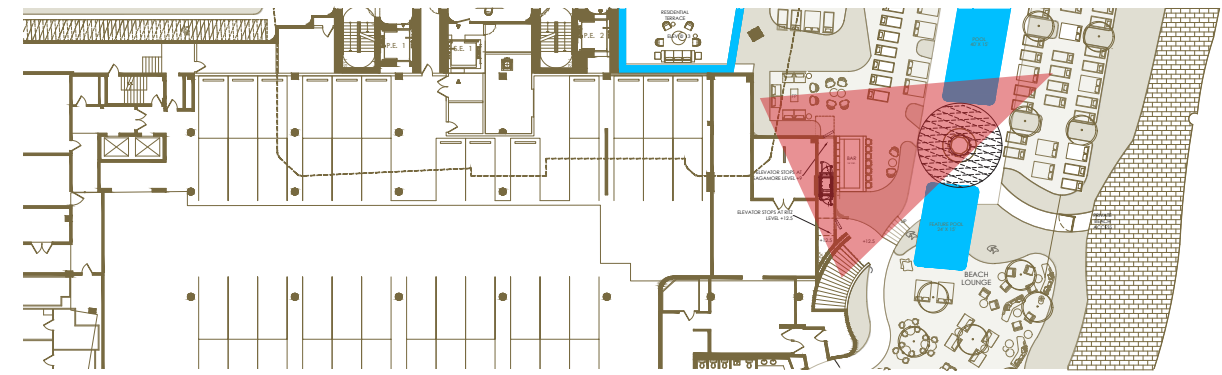

THE SAGAMORE | RITZ CARLTON

100% CONCEPT PRESENTATION

NOVEMBER 5TH 2021

THE RITZ-CARLTON®

STUDIO
MUNGE

LEVEL 1 AMENITY SPACE PLANNING

LEVEL 1 SITE MAP

Size / Dim	Head Count	# of Tables	Total	Required	Location
DINING					
		DINING TOTAL	151	100	
BAR					
		BAR TOTAL	2	28	
EVENT SPACE					
7'-5" DIA	10	8	88		
LOUNGE SEATING					
		LOUNGE TOTAL	135	40	
CHAISE LOUNGERS					
		CHAISE LOUNGE TOTAL	135	194	

PROJECTION ART

THE JOURNEY | LEVEL 1 DIGITAL CORRIDOR | CONCEPT RENDERING

THE JOURNEY | LEVEL 1 DIGITAL CORRIDOR | CONCEPT RENDERING

BAR INTEGRATION

MOVIE SCREENING

THE JOURNEY | LEVEL 1 RESIDENCE JOURNEY | CONCEPT RENDERING

THE JOURNEY | LEVEL 1 RESIDENCE JOURNEY | CONCEPT RENDERING

METAL GATE CONCEPT

THE JOURNEY | LEVEL 1 RESIDENCE JOURNEY
CONNECTION TO TOWER | CONCEPT RENDERING

THE JOURNEY | LEVEL 1 RESIDENCE JOURNEY
CONNECTION TO TOWER | CONCEPT RENDERING

LEVEL 1 RESIDENTIAL TOWER CONCEPT

THE JOURNEY | LEVEL 1 RESIDENCE JOURNEY | CONCEPT RENDERING

LEVEL 5 AMENITY SPACE CONCEPT

BREATHTAKING VIEWS

PRESENTED BY

STUDIO
MUNGE