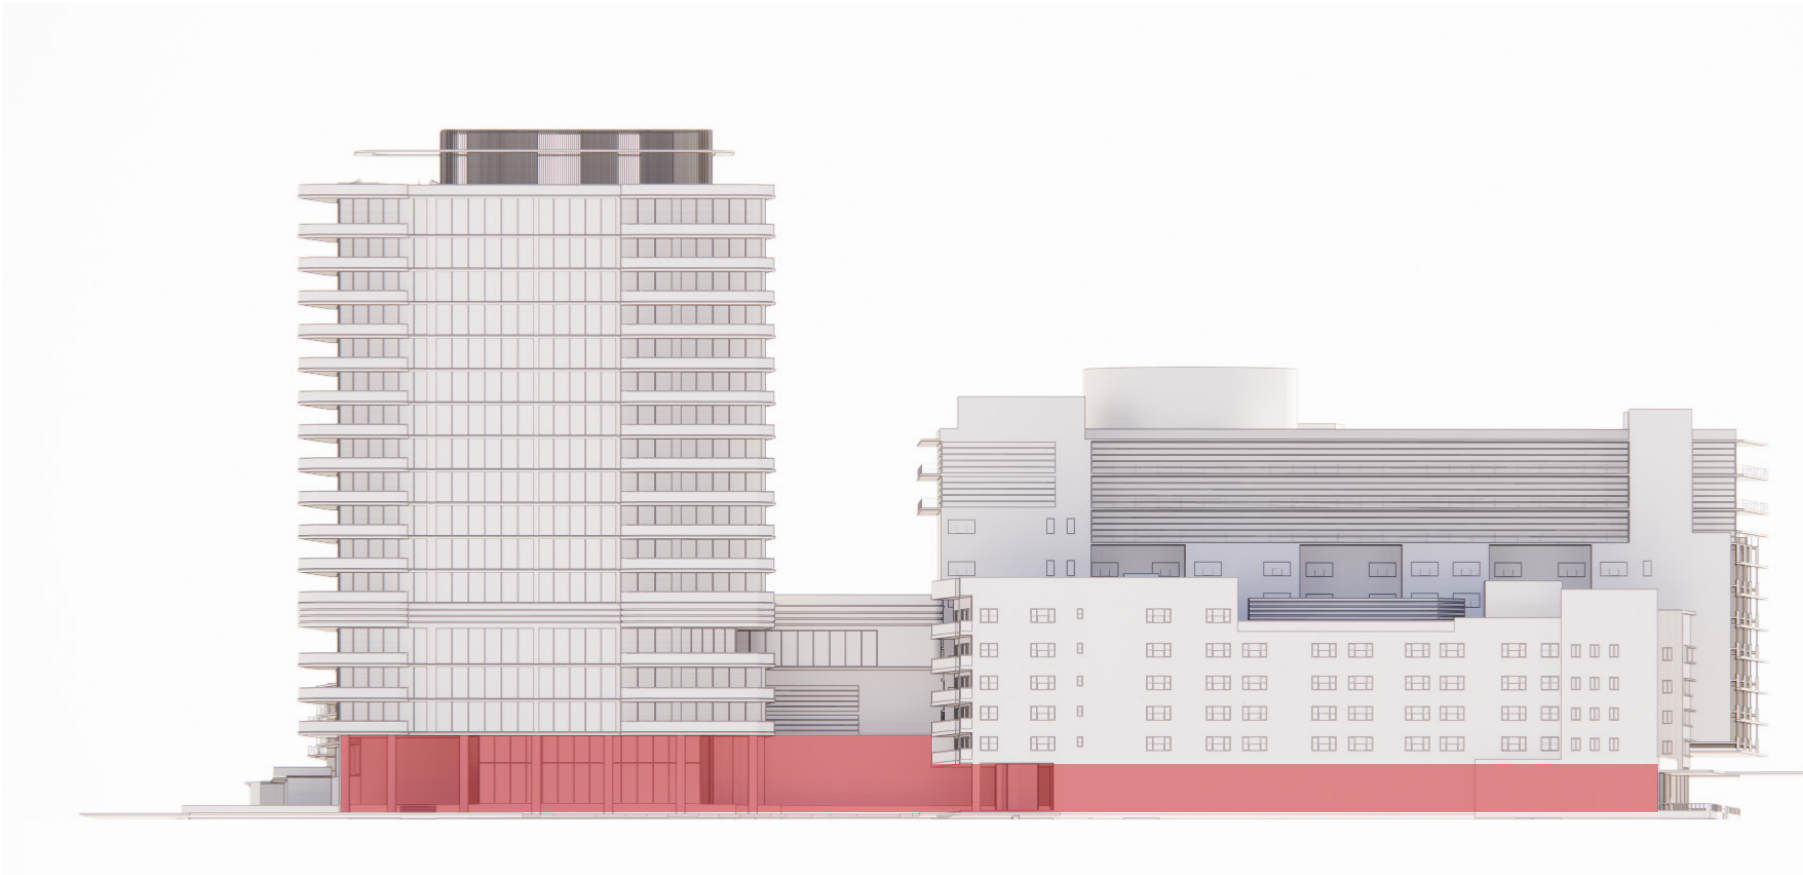

THE SAGAMORE | RITZ CARLTON

100% CONCEPT PRESENTATION

NOVEMBER 5TH 2021

THE RITZ-CARLTON®

STUDIO
MUNGE

LEVEL 1 AMENITY SPACE PLANNING

LEVEL 1 SITE MAP

Size / Dim	Head Count	# of Tables	Total	Required	Location
DINING					
		DINING TOTAL	151	100	
BAR					
		BAR TOTAL	2	28	
EVENT SPACE					
7'-5" DIA	10	8	88		
LOUNGE SEATING					
		LOUNGE TOTAL	135	40	
CHAISE LOUNGERS					
		CHAISE LOUNGE TOTAL	135	194	

PROJECTION ART

THE JOURNEY | LEVEL 1 DIGITAL CORRIDOR | CONCEPT RENDERING

THE JOURNEY | LEVEL 1 DIGITAL CORRIDOR | CONCEPT RENDERING

BAR INTEGRATION

MOVIE SCREENING

THE JOURNEY | LEVEL 1 RESIDENCE JOURNEY | CONCEPT RENDERING

THE JOURNEY | LEVEL 1 RESIDENCE JOURNEY | CONCEPT RENDERING

METAL GATE CONCEPT

THE JOURNEY | LEVEL 1 RESIDENCE JOURNEY
CONNECTION TO TOWER | CONCEPT RENDERING

THE JOURNEY | LEVEL 1 RESIDENCE JOURNEY
CONNECTION TO TOWER | CONCEPT RENDERING

LEVEL 1 RESIDENTIAL TOWER CONCEPT

THE JOURNEY | LEVEL 1 RESIDENCE JOURNEY | CONCEPT RENDERING

LEVEL 5 AMENITY SPACE CONCEPT

BREATHTAKING VIEWS

PRESENTED BY

STUDIO
MUNGE