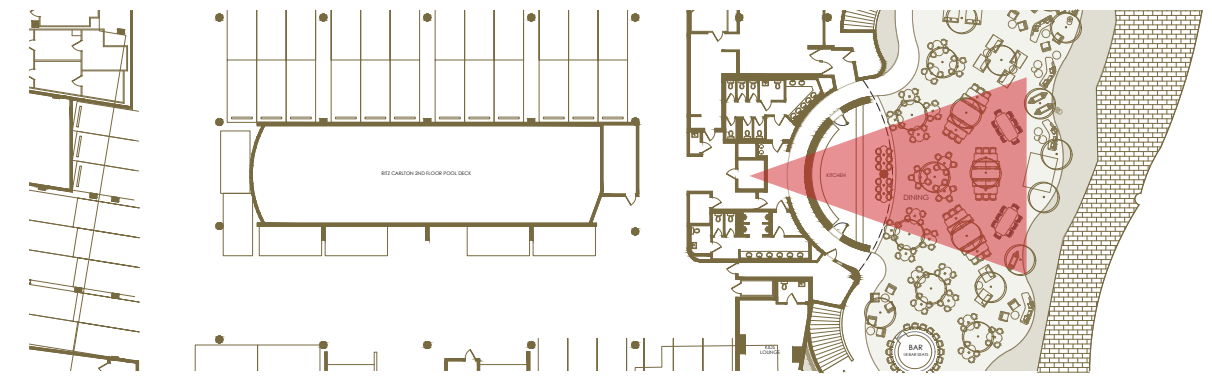

THE SAGAMORE | RITZ CARLTON

100% CONCEPT PRESENTATION

NOVEMBER 5TH 2021

THE RITZ-CARLTON®

STUDIO
MUNGE

LEVEL 1 AMENITY SPACE PLANNING

LEVEL 1 SITE MAP

Size / Dim	Head Count	# of Tables	Total	Required	Location
DINING					
		DINING TOTAL	151	100	
BAR					
		BAR TOTAL	2	28	
EVENT SPACE					
7'-5" DIA	10	8	88		
LOUNGE SEATING					
		LOUNGE TOTAL	135	40	
CHAISE LOUNGERS					
		CHAISE LOUNGE TOTAL	135	194	

PROJECTION ART

THE JOURNEY | LEVEL 1 DIGITAL CORRIDOR | CONCEPT RENDERING

THE JOURNEY | LEVEL 1 DIGITAL CORRIDOR | CONCEPT RENDERING

BAR INTEGRATION

MOVIE SCREENING

THE JOURNEY | LEVEL 1 RESIDENCE JOURNEY | CONCEPT RENDERING

THE JOURNEY | LEVEL 1 RESIDENCE JOURNEY | CONCEPT RENDERING

METAL GATE CONCEPT

THE JOURNEY | LEVEL 1 RESIDENCE JOURNEY
CONNECTION TO TOWER | CONCEPT RENDERING

THE JOURNEY | LEVEL 1 RESIDENCE JOURNEY
CONNECTION TO TOWER | CONCEPT RENDERING

LEVEL 1 RESIDENTIAL TOWER CONCEPT

THE JOURNEY | LEVEL 1 RESIDENCE JOURNEY | CONCEPT RENDERING

LEVEL 5 AMENITY SPACE CONCEPT

BREATHTAKING VIEWS

PRESENTED BY

STUDIO
MUNGE