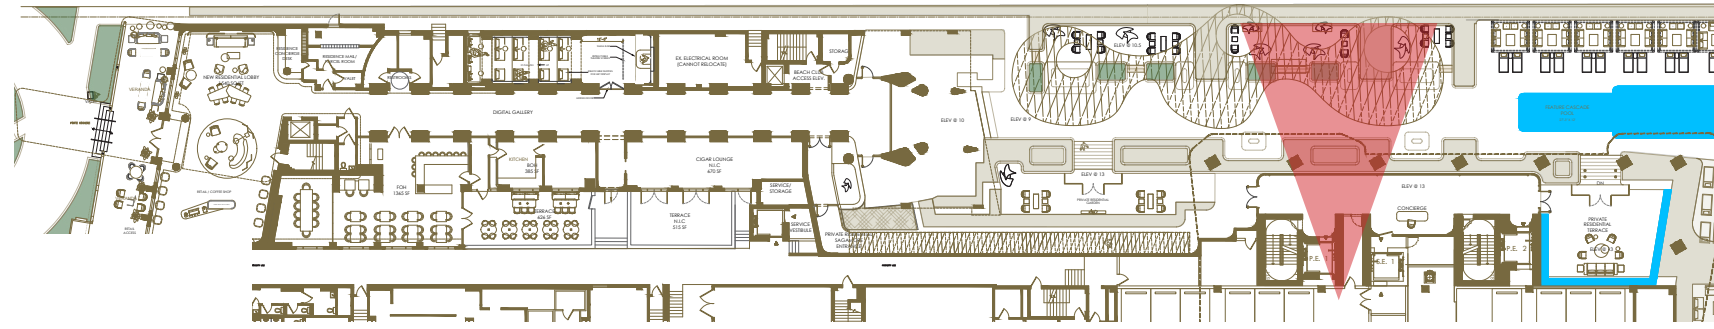

THE SAGAMORE | RITZ CARLTON

100% CONCEPT PRESENTATION

NOVEMBER 5TH 2021

THE RITZ-CARLTON®

STUDIO
MUNGE

LEVEL 1 AMENITY SPACE PLANNING

LEVEL 1 SITE MAP

Size / Dim	Head Count	# of Tables	Total	Required	Location
DINING					
		DINING TOTAL	151	100	
BAR					
		BAR TOTAL	2	28	
EVENT SPACE					
7'-5" DIA	10	8	88		
LOUNGE SEATING					
		LOUNGE TOTAL	135	40	
CHAISE LOUNGERS					
		CHAISE LOUNGE TOTAL	135	194	

PROJECTION ART

THE JOURNEY | LEVEL 1 DIGITAL CORRIDOR | CONCEPT RENDERING

THE JOURNEY | LEVEL 1 DIGITAL CORRIDOR | CONCEPT RENDERING

BAR INTEGRATION

MOVIE SCREENING

THE JOURNEY | LEVEL 1 RESIDENCE JOURNEY | CONCEPT RENDERING

THE JOURNEY | LEVEL 1 RESIDENCE JOURNEY | CONCEPT RENDERING

METAL GATE CONCEPT

THE JOURNEY | LEVEL 1 RESIDENCE JOURNEY
CONNECTION TO TOWER | CONCEPT RENDERING

THE JOURNEY | LEVEL 1 RESIDENCE JOURNEY
CONNECTION TO TOWER | CONCEPT RENDERING

LEVEL 1 RESIDENTIAL TOWER CONCEPT

THE JOURNEY | LEVEL 1 RESIDENCE JOURNEY | CONCEPT RENDERING

LEVEL 5 AMENITY SPACE CONCEPT

BREATHTAKING VIEWS

PRESENTED BY

STUDIO
MUNGE