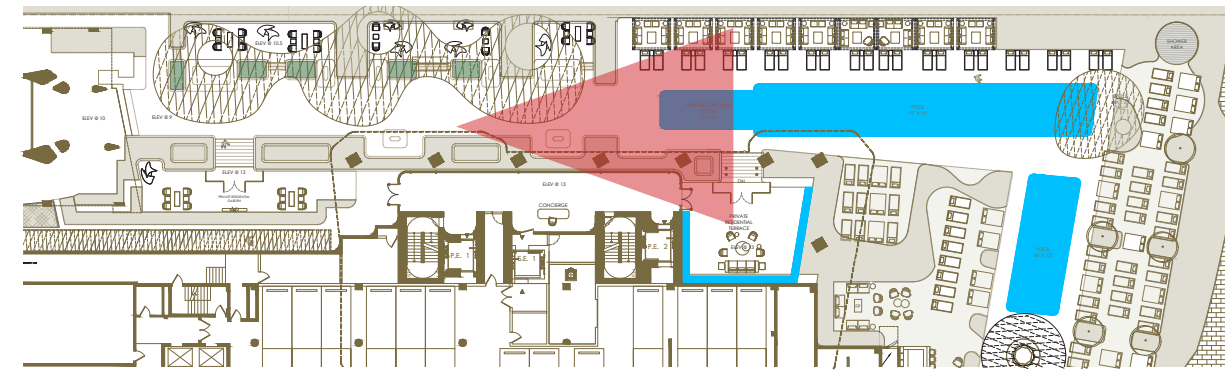

THE SAGAMORE | RITZ CARLTON

100% CONCEPT PRESENTATION

NOVEMBER 5TH 2021

THE RITZ-CARLTON®

STUDIO
MUNGE

LEVEL 1 AMENITY SPACE PLANNING

LEVEL 1 SITE MAP

Size / Dim	Head Count	# of Tables	Total	Required	Location
DINING					
		DINING TOTAL	151	100	
BAR					
		BAR TOTAL	2	28	
EVENT SPACE					
7'-5" DIA	10	8	88		
LOUNGE SEATING					
		LOUNGE TOTAL	135	40	
CHAISE LOUNGERS					
		CHAISE LOUNGE TOTAL	135	194	

PROJECTION ART

THE JOURNEY | LEVEL 1 DIGITAL CORRIDOR | CONCEPT RENDERING

THE JOURNEY | LEVEL 1 DIGITAL CORRIDOR | CONCEPT RENDERING

BAR INTEGRATION

MOVIE SCREENING

THE JOURNEY | LEVEL 1 RESIDENCE JOURNEY | CONCEPT RENDERING

THE JOURNEY | LEVEL 1 RESIDENCE JOURNEY | CONCEPT RENDERING

METAL GATE CONCEPT

THE JOURNEY | LEVEL 1 RESIDENCE JOURNEY
CONNECTION TO TOWER | CONCEPT RENDERING

THE JOURNEY | LEVEL 1 RESIDENCE JOURNEY
CONNECTION TO TOWER | CONCEPT RENDERING

LEVEL 1 RESIDENTIAL TOWER CONCEPT

THE JOURNEY | LEVEL 1 RESIDENCE JOURNEY | CONCEPT RENDERING

LEVEL 5 AMENITY SPACE CONCEPT

BREATHTAKING VIEWS

PRESENTED BY

STUDIO
MUNGE