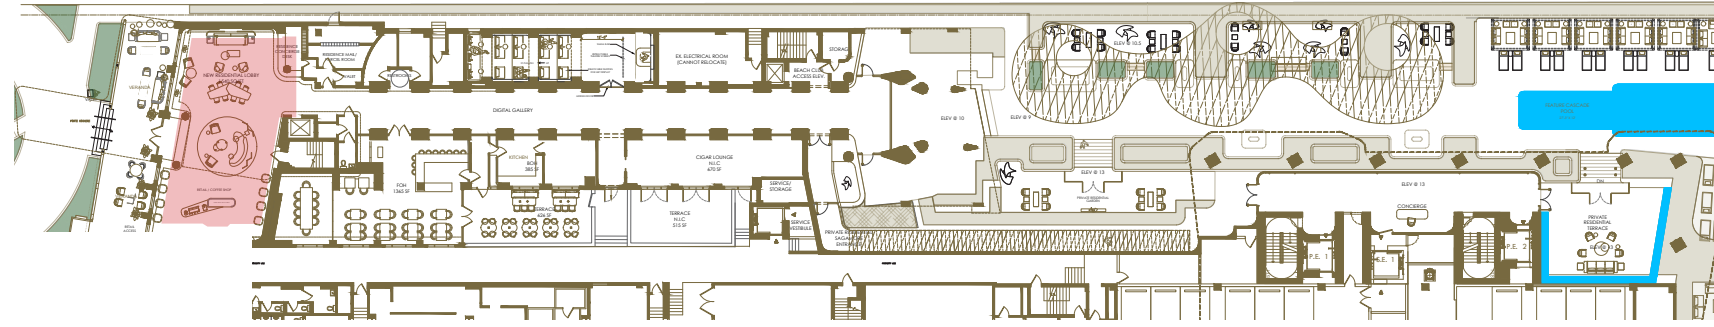

THE SAGAMORE | RITZ CARLTON

100% CONCEPT PRESENTATION

NOVEMBER 5TH 2021

THE RITZ-CARLTON®

STUDIO
MUNGE

LEVEL 1 AMENITY SPACE PLANNING

LEVEL 1 SITE MAP

Size / Dim	Head Count	# of Tables	Total	Required	Location
DINING					
		DINING TOTAL	151	100	
BAR					
		BAR TOTAL	2	28	
EVENT SPACE					
7'-5" DIA	10	8	88		
LOUNGE SEATING					
		LOUNGE TOTAL	135	40	
CHAISE LOUNGERS					
		CHAISE LOUNGE TOTAL	135	194	

PROJECTION ART

THE JOURNEY | LEVEL 1 DIGITAL CORRIDOR | CONCEPT RENDERING

THE JOURNEY | LEVEL 1 DIGITAL CORRIDOR | CONCEPT RENDERING

BAR INTEGRATION

MOVIE SCREENING

THE JOURNEY | LEVEL 1 RESIDENCE JOURNEY | CONCEPT RENDERING

THE JOURNEY | LEVEL 1 RESIDENCE JOURNEY | CONCEPT RENDERING

METAL GATE CONCEPT

THE JOURNEY | LEVEL 1 RESIDENCE JOURNEY
CONNECTION TO TOWER | CONCEPT RENDERING

THE JOURNEY | LEVEL 1 RESIDENCE JOURNEY
CONNECTION TO TOWER | CONCEPT RENDERING

LEVEL 1 RESIDENTIAL TOWER CONCEPT

THE JOURNEY | LEVEL 1 RESIDENCE JOURNEY | CONCEPT RENDERING

LEVEL 5 AMENITY SPACE CONCEPT

BREATHTAKING VIEWS

PRESENTED BY

STUDIO
MUNGE