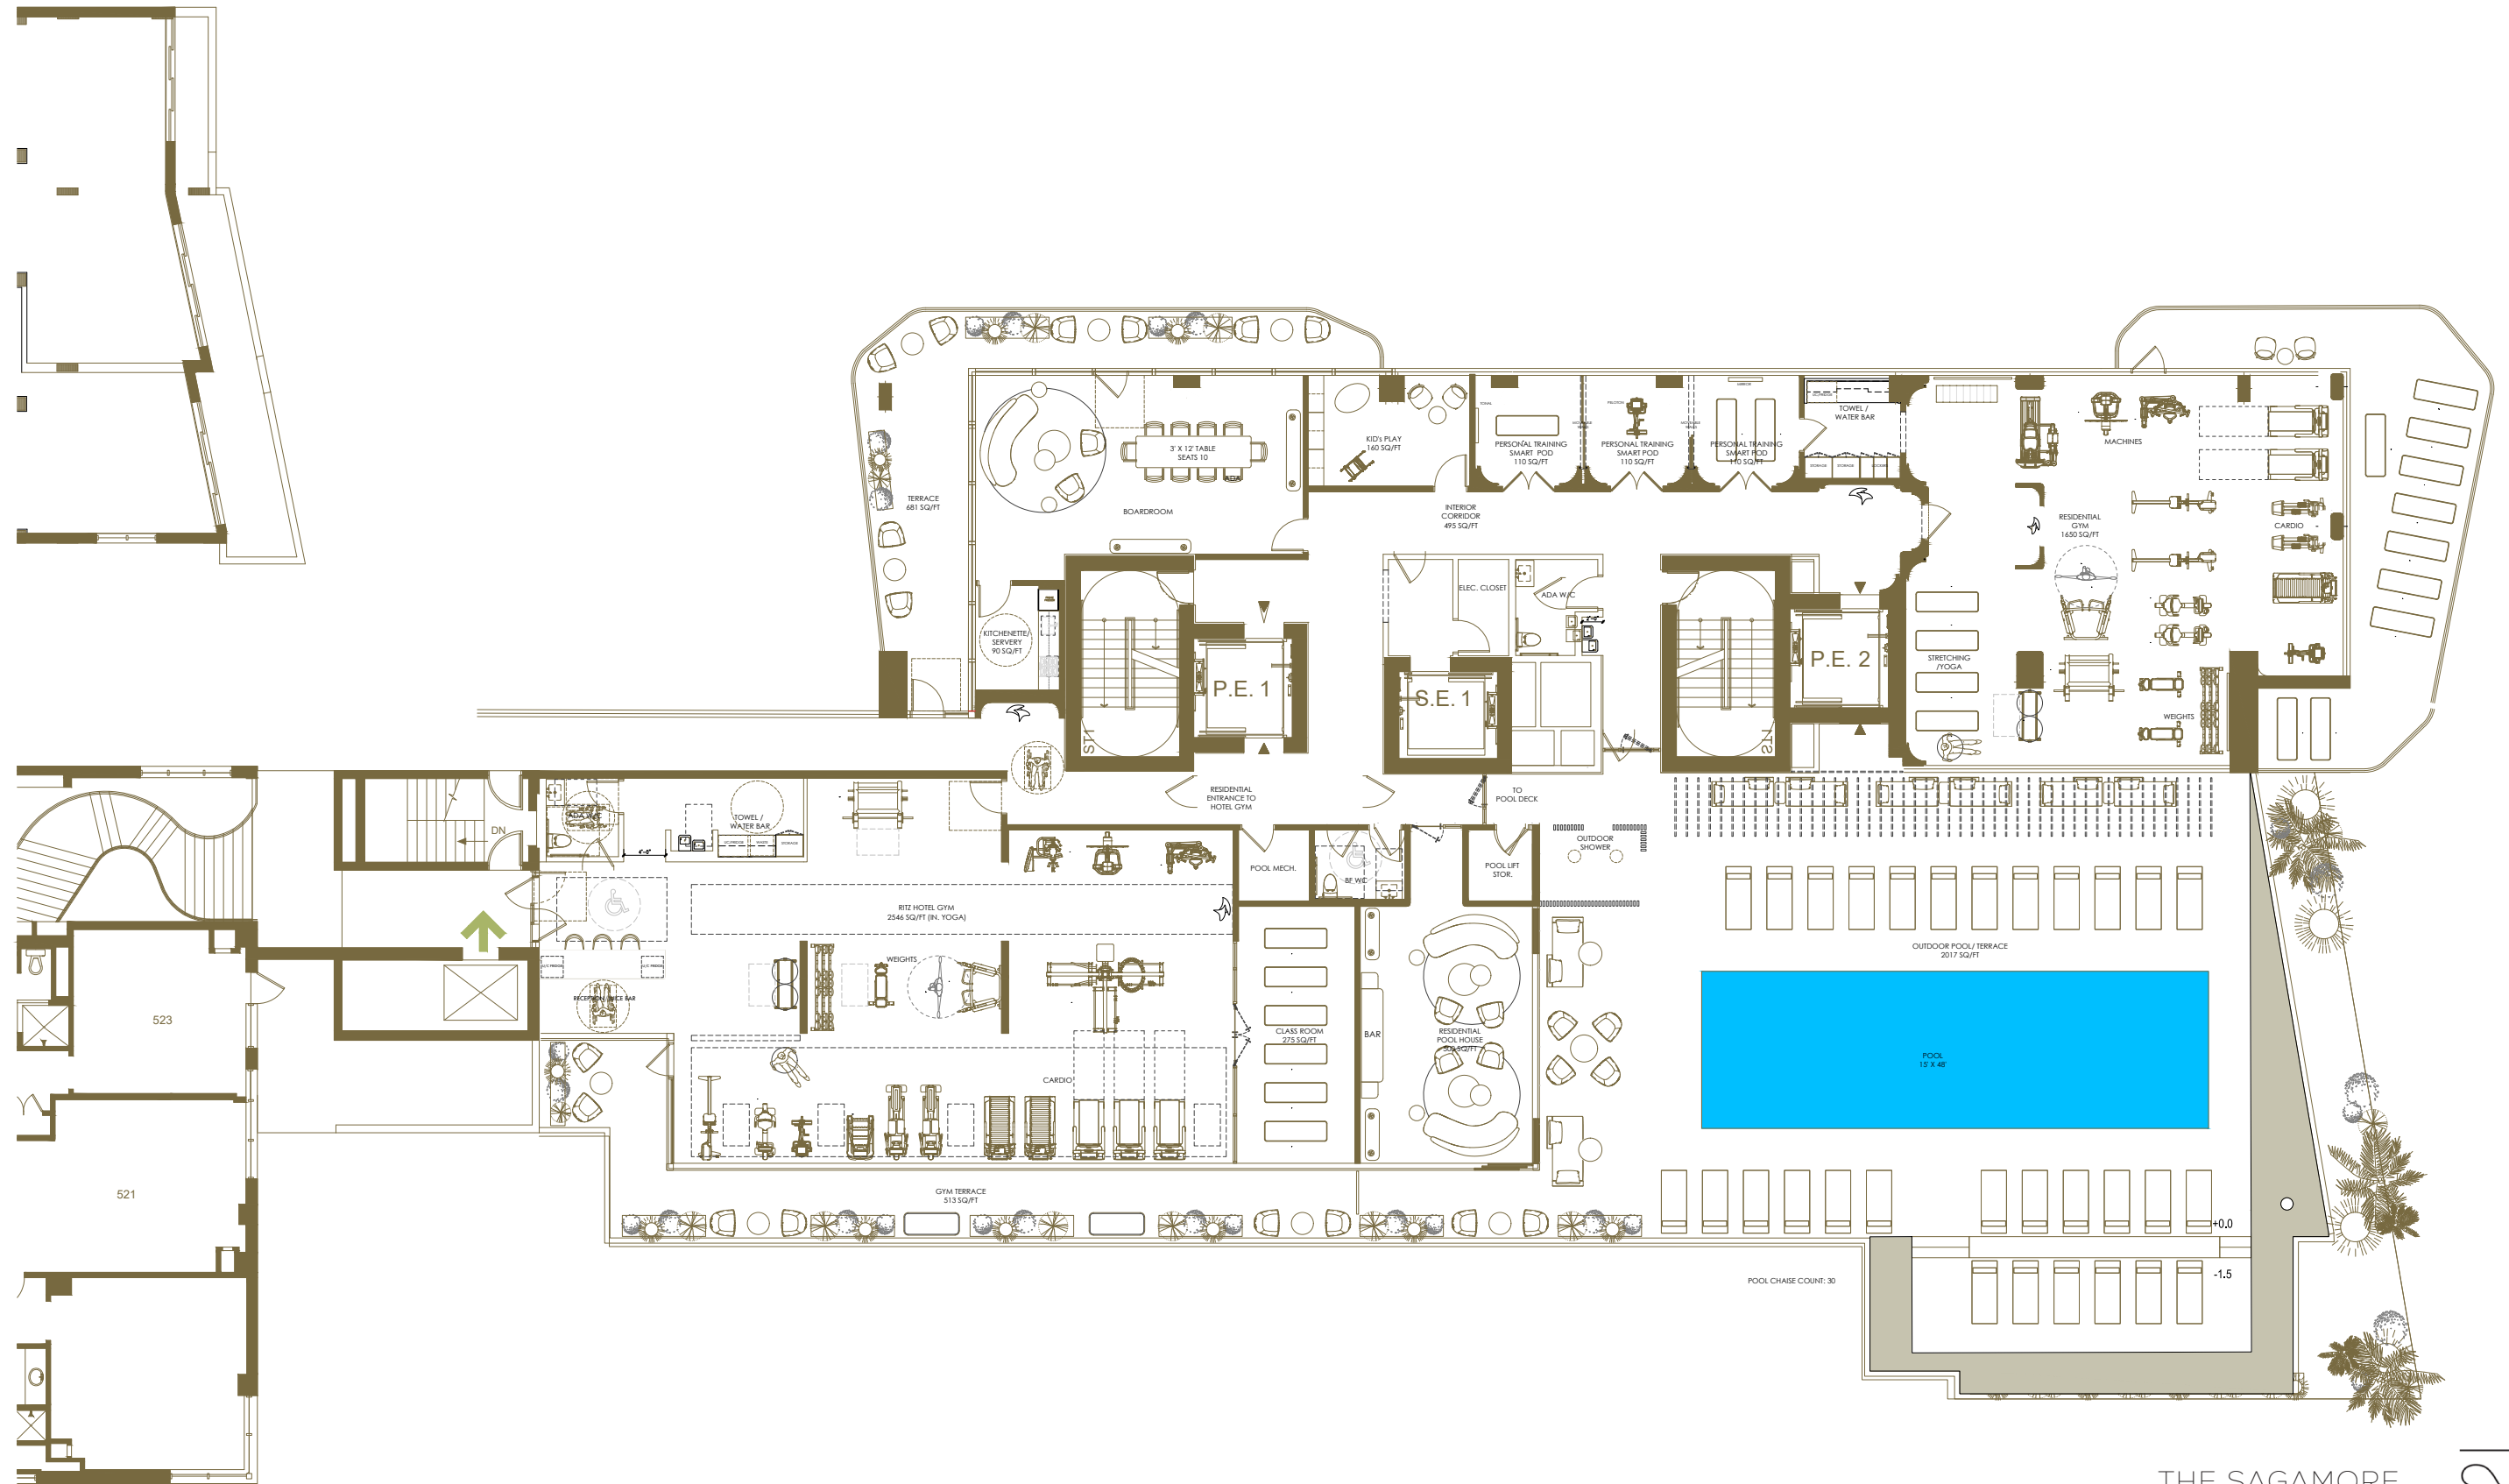

THE SAGAMORE | RITZ CARLTON

100% CONCEPT PRESENTATION

NOVEMBER 5TH 2021

THE RITZ-CARLTON®

STUDIO
MUNGE

LEVEL 1 AMENITY SPACE PLANNING

LEVEL 1 SITE MAP

Size / Dim	Head Count	# of Tables	Total	Required	Location
DINING					
		DINING TOTAL	151	100	
BAR					
		BAR TOTAL	2	28	
EVENT SPACE					
7'-5" DIA	10	8	88		
LOUNGE SEATING					
		LOUNGE TOTAL	135	40	
CHAISE LOUNGERS					
		CHAISE LOUNGE TOTAL	135	194	

THE JOURNEY | LEVEL 1 RESIDENCE JOURNEY | CONCEPT RENDERING

METAL GATE CONCEPT

THE JOURNEY | LEVEL 1 RESIDENCE JOURNEY
CONNECTION TO TOWER | CONCEPT RENDERING

THE JOURNEY | LEVEL 1 RESIDENCE JOURNEY
CONNECTION TO TOWER | CONCEPT RENDERING

LEVEL 1 RESIDENTIAL TOWER CONCEPT

THE JOURNEY | LEVEL 1 RESIDENCE JOURNEY | CONCEPT RENDERING

LEVEL 5 AMENITY SPACE CONCEPT

BREATHTAKING VIEWS

PRESENTED BY

STUDIO
MUNGE