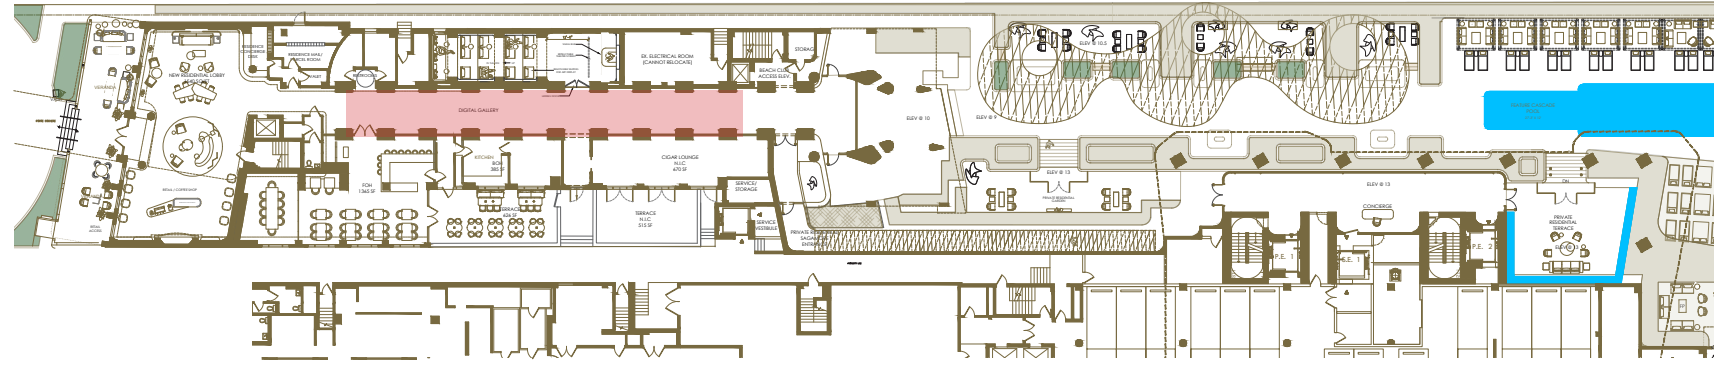

THE SAGAMORE | RITZ CARLTON

100% CONCEPT PRESENTATION

NOVEMBER 5TH 2021

THE RITZ-CARLTON®

STUDIO
MUNGE

LEVEL 1 AMENITY SPACE PLANNING

LEVEL 1 SITE MAP

Size / Dim	Head Count	# of Tables	Total	Required	Location
DINING					
		DINING TOTAL	151	100	
BAR					
		BAR TOTAL	2	28	
EVENT SPACE					
7'-5" DIA	10	8	88		
LOUNGE SEATING					
		LOUNGE TOTAL	135	40	
CHAISE LOUNGERS					
		CHAISE LOUNGE TOTAL	135	194	

PROJECTION ART

THE JOURNEY | LEVEL 1 DIGITAL CORRIDOR | CONCEPT RENDERING

THE JOURNEY | LEVEL 1 DIGITAL CORRIDOR | CONCEPT RENDERING

BAR INTEGRATION

MOVIE SCREENING

THE JOURNEY | LEVEL 1 RESIDENCE JOURNEY | CONCEPT RENDERING

THE JOURNEY | LEVEL 1 RESIDENCE JOURNEY | CONCEPT RENDERING

METAL GATE CONCEPT

THE JOURNEY | LEVEL 1 RESIDENCE JOURNEY
CONNECTION TO TOWER | CONCEPT RENDERING

THE JOURNEY | LEVEL 1 RESIDENCE JOURNEY
CONNECTION TO TOWER | CONCEPT RENDERING

LEVEL 1 RESIDENTIAL TOWER CONCEPT

THE JOURNEY | LEVEL 1 RESIDENCE JOURNEY | CONCEPT RENDERING

LEVEL 5 AMENITY SPACE CONCEPT

BREATHTAKING VIEWS

PRESENTED BY

STUDIO
MUNGE