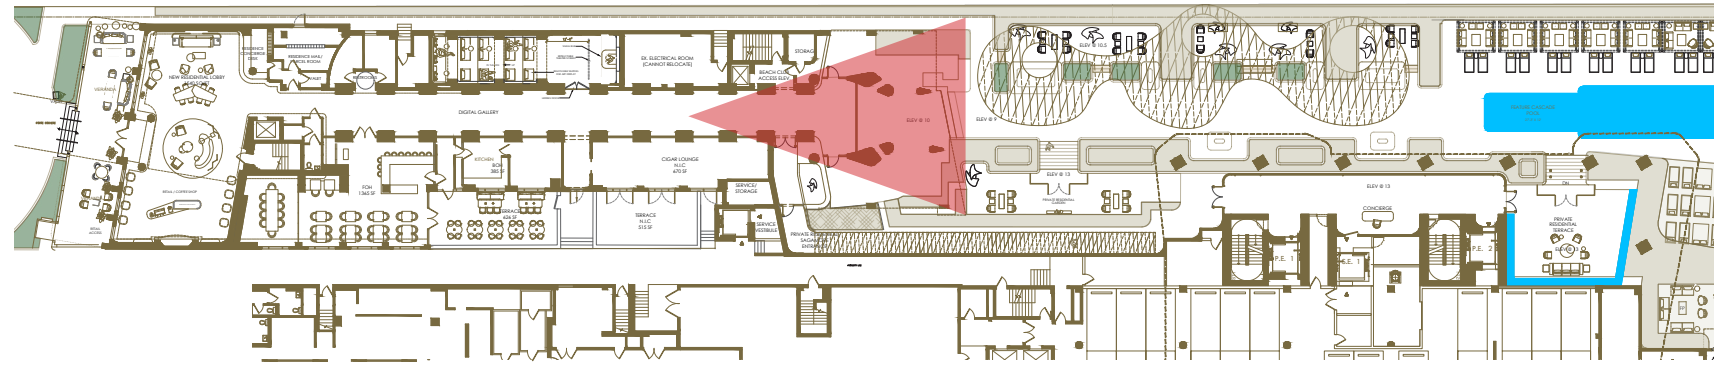

THE SAGAMORE | RITZ CARLTON

100% CONCEPT PRESENTATION

NOVEMBER 5TH 2021

THE RITZ-CARLTON®

STUDIO
MUNGE

LEVEL 1 AMENITY SPACE PLANNING

LEVEL 1 SITE MAP

Size / Dim	Head Count	# of Tables	Total	Required	Location
DINING					
		DINING TOTAL	151	100	
BAR					
		BAR TOTAL	2	28	
EVENT SPACE					
7'-5" DIA	10	8	88		
LOUNGE SEATING					
		LOUNGE TOTAL	135	40	
CHAISE LOUNGERS					
		CHAISE LOUNGE TOTAL	135	194	

PROJECTION ART

THE JOURNEY | LEVEL 1 DIGITAL CORRIDOR | CONCEPT RENDERING

THE JOURNEY | LEVEL 1 DIGITAL CORRIDOR | CONCEPT RENDERING

BAR INTEGRATION

MOVIE SCREENING

THE JOURNEY | LEVEL 1 RESIDENCE JOURNEY | CONCEPT RENDERING

THE JOURNEY | LEVEL 1 RESIDENCE JOURNEY | CONCEPT RENDERING

METAL GATE CONCEPT

THE JOURNEY | LEVEL 1 RESIDENCE JOURNEY
CONNECTION TO TOWER | CONCEPT RENDERING

THE JOURNEY | LEVEL 1 RESIDENCE JOURNEY
CONNECTION TO TOWER | CONCEPT RENDERING

LEVEL 1 RESIDENTIAL TOWER CONCEPT

THE JOURNEY | LEVEL 1 RESIDENCE JOURNEY | CONCEPT RENDERING

LEVEL 5 AMENITY SPACE CONCEPT

BREATHTAKING VIEWS

PRESENTED BY

STUDIO
MUNGE