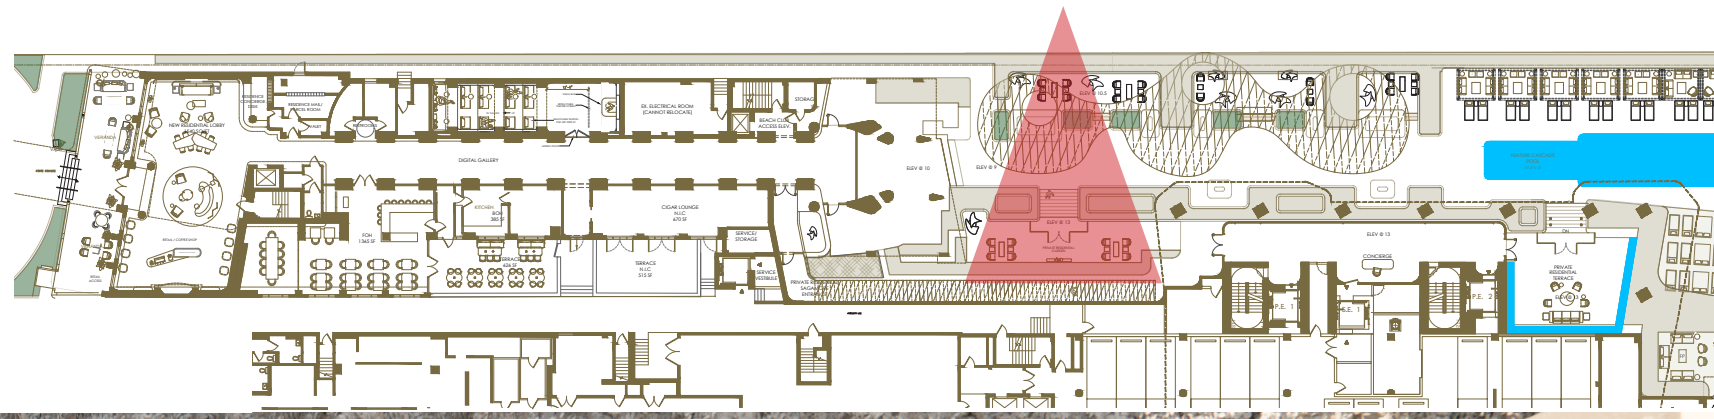

THE SAGAMORE | RITZ CARLTON

100% CONCEPT PRESENTATION

NOVEMBER 5TH 2021

THE RITZ-CARLTON®

STUDIO
MUNGE

LEVEL 1 AMENITY SPACE PLANNING

LEVEL 1 SITE MAP

Size / Dim	Head Count	# of Tables	Total	Required	Location
DINING					
		DINING TOTAL	151	100	
BAR					
		BAR TOTAL	2	28	
EVENT SPACE					
7'-5" DIA	10	8	88		
LOUNGE SEATING					
		LOUNGE TOTAL	135	40	
CHAISE LOUNGERS					
		CHAISE LOUNGE TOTAL	135	194	

PROJECTION ART

THE JOURNEY | LEVEL 1 DIGITAL CORRIDOR | CONCEPT RENDERING

THE JOURNEY | LEVEL 1 DIGITAL CORRIDOR | CONCEPT RENDERING

BAR INTEGRATION

MOVIE SCREENING

THE JOURNEY | LEVEL 1 RESIDENCE JOURNEY | CONCEPT RENDERING

THE JOURNEY | LEVEL 1 RESIDENCE JOURNEY | CONCEPT RENDERING

METAL GATE CONCEPT

THE JOURNEY | LEVEL 1 RESIDENCE JOURNEY
CONNECTION TO TOWER | CONCEPT RENDERING

THE JOURNEY | LEVEL 1 RESIDENCE JOURNEY
CONNECTION TO TOWER | CONCEPT RENDERING

LEVEL 1 RESIDENTIAL TOWER CONCEPT

THE JOURNEY | LEVEL 1 RESIDENCE JOURNEY | CONCEPT RENDERING

LEVEL 5 AMENITY SPACE CONCEPT

BREATHTAKING VIEWS

PRESENTED BY

STUDIO
MUNGE