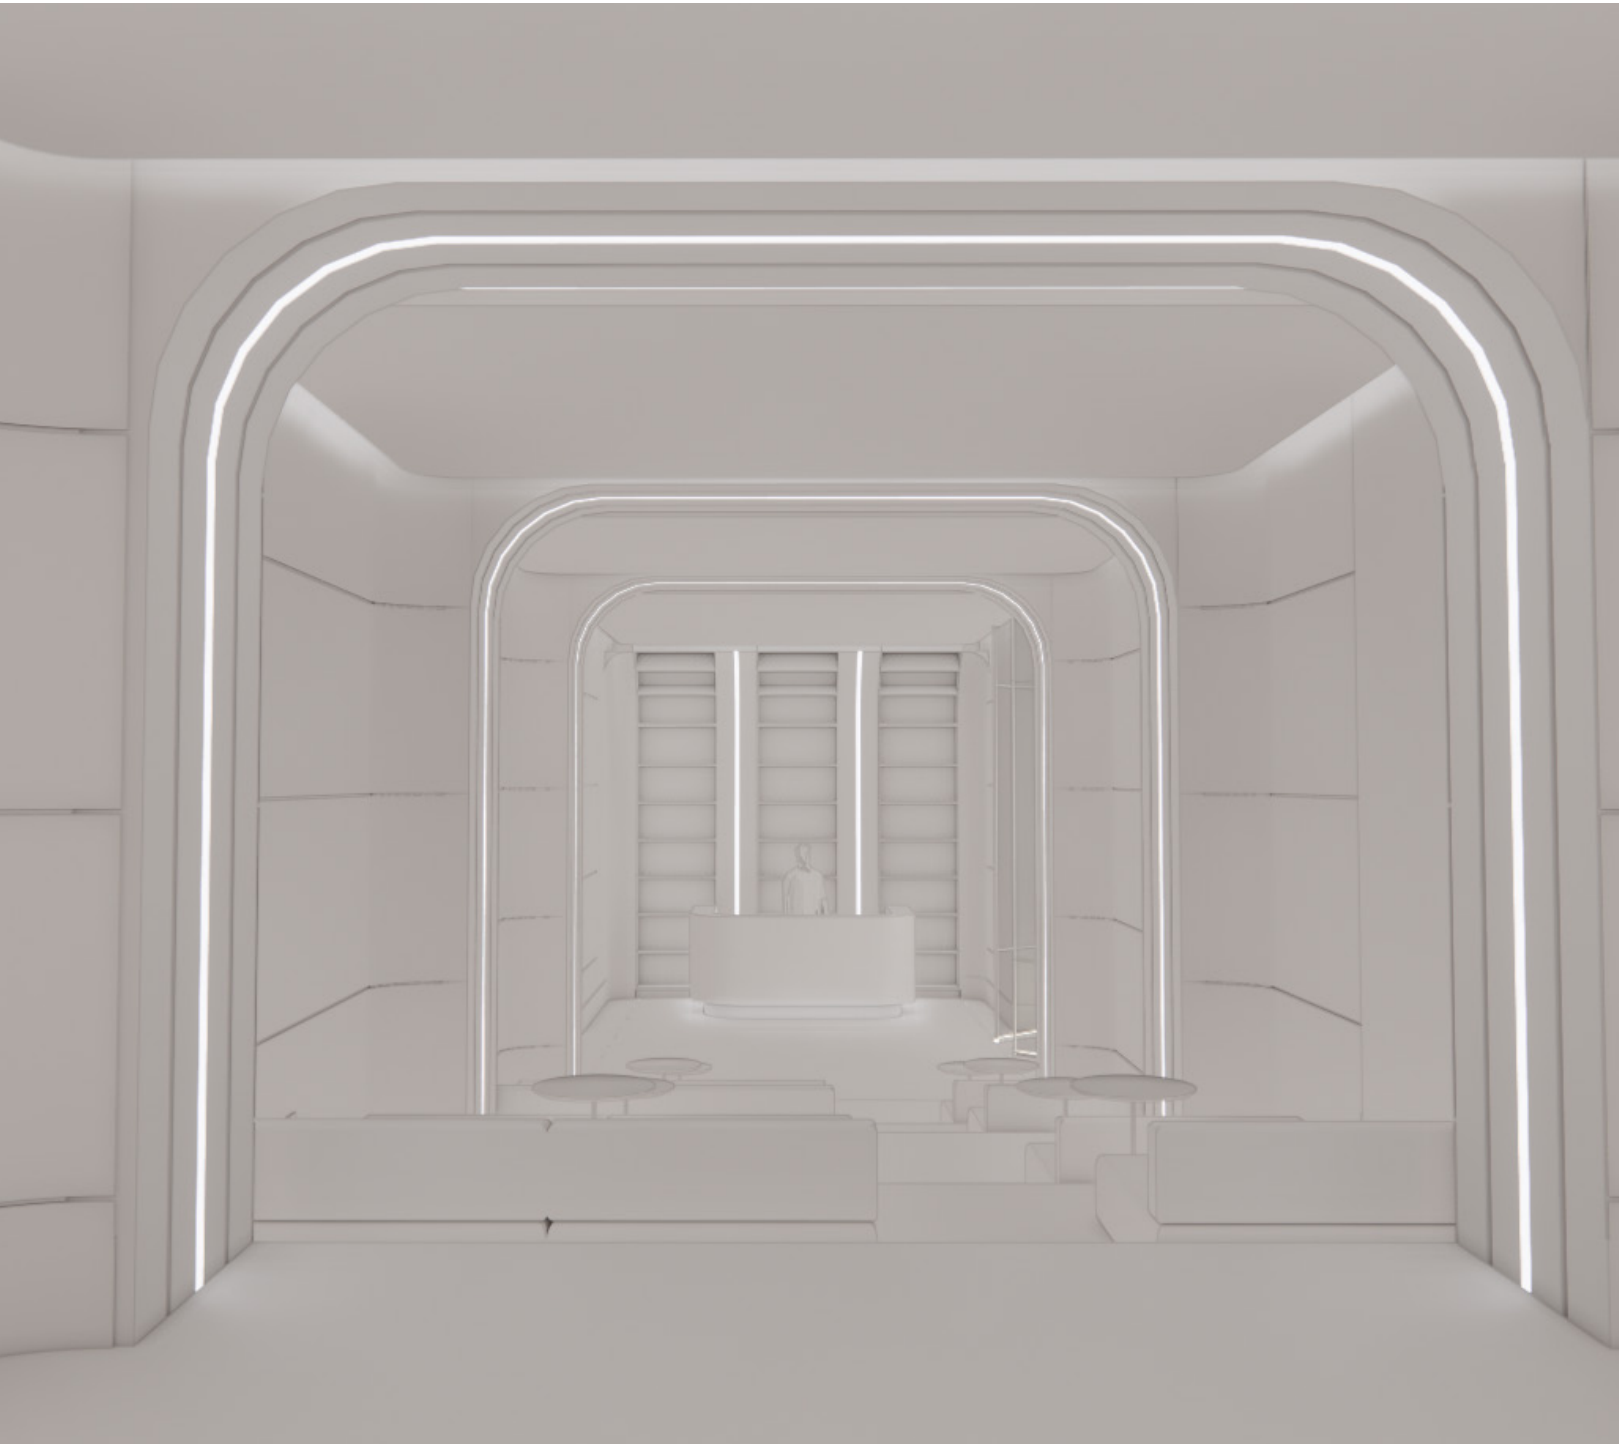

THE SAGAMORE | RITZ CARLTON

100% CONCEPT PRESENTATION

NOVEMBER 5TH 2021

THE RITZ-CARLTON®

STUDIO
MUNGE

LEVEL 1 AMENITY SPACE PLANNING

LEVEL 1 SITE MAP

Size / Dim	Head Count	# of Tables	Total	Required	Location
DINING					
		DINING TOTAL	151	100	
BAR					
		BAR TOTAL	2	28	
EVENT SPACE					
7'-5" DIA	10	8	88		
LOUNGE SEATING					
		LOUNGE TOTAL	135	40	
CHAISE LOUNGERS					
		CHAISE LOUNGE TOTAL	135	194	

PROJECTION ART

THE JOURNEY | LEVEL 1 DIGITAL CORRIDOR | CONCEPT RENDERING

THE JOURNEY | LEVEL 1 DIGITAL CORRIDOR | CONCEPT RENDERING

BAR INTEGRATION

MOVIE SCREENING

THE JOURNEY | LEVEL 1 RESIDENCE JOURNEY | CONCEPT RENDERING

THE JOURNEY | LEVEL 1 RESIDENCE JOURNEY | CONCEPT RENDERING

METAL GATE CONCEPT

THE JOURNEY | LEVEL 1 RESIDENCE JOURNEY
CONNECTION TO TOWER | CONCEPT RENDERING

THE JOURNEY | LEVEL 1 RESIDENCE JOURNEY
CONNECTION TO TOWER | CONCEPT RENDERING

LEVEL 1 RESIDENTIAL TOWER CONCEPT

THE JOURNEY | LEVEL 1 RESIDENCE JOURNEY | CONCEPT RENDERING

LEVEL 5 AMENITY SPACE CONCEPT

BREATHTAKING VIEWS

PRESENTED BY

STUDIO
MUNGE