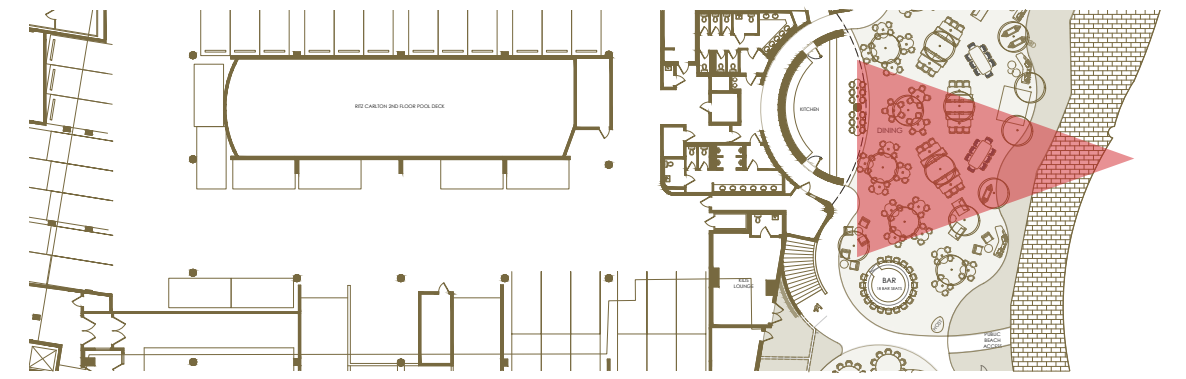

THE SAGAMORE | RITZ CARLTON

100% CONCEPT PRESENTATION

NOVEMBER 5TH 2021

THE RITZ-CARLTON®

STUDIO
MUNGE

LEVEL 1 AMENITY SPACE PLANNING

LEVEL 1 SITE MAP

Size / Dim	Head Count	# of Tables	Total	Required	Location
DINING					
		DINING TOTAL	151	100	
BAR					
		BAR TOTAL	2	28	
EVENT SPACE					
7'-5" DIA	10	8	88		
LOUNGE SEATING					
		LOUNGE TOTAL	135	40	
CHAISE LOUNGERS					
		CHAISE LOUNGE TOTAL	135	194	

PROJECTION ART

THE JOURNEY | LEVEL 1 DIGITAL CORRIDOR | CONCEPT RENDERING

THE JOURNEY | LEVEL 1 DIGITAL CORRIDOR | CONCEPT RENDERING

BAR INTEGRATION

MOVIE SCREENING

THE JOURNEY | LEVEL 1 RESIDENCE JOURNEY | CONCEPT RENDERING

THE JOURNEY | LEVEL 1 RESIDENCE JOURNEY | CONCEPT RENDERING

METAL GATE CONCEPT

THE JOURNEY | LEVEL 1 RESIDENCE JOURNEY
CONNECTION TO TOWER | CONCEPT RENDERING

THE JOURNEY | LEVEL 1 RESIDENCE JOURNEY
CONNECTION TO TOWER | CONCEPT RENDERING

LEVEL 1 RESIDENTIAL TOWER CONCEPT

THE JOURNEY | LEVEL 1 RESIDENCE JOURNEY | CONCEPT RENDERING

LEVEL 5 AMENITY SPACE CONCEPT

BREATHTAKING VIEWS

PRESENTED BY

STUDIO
MUNGE