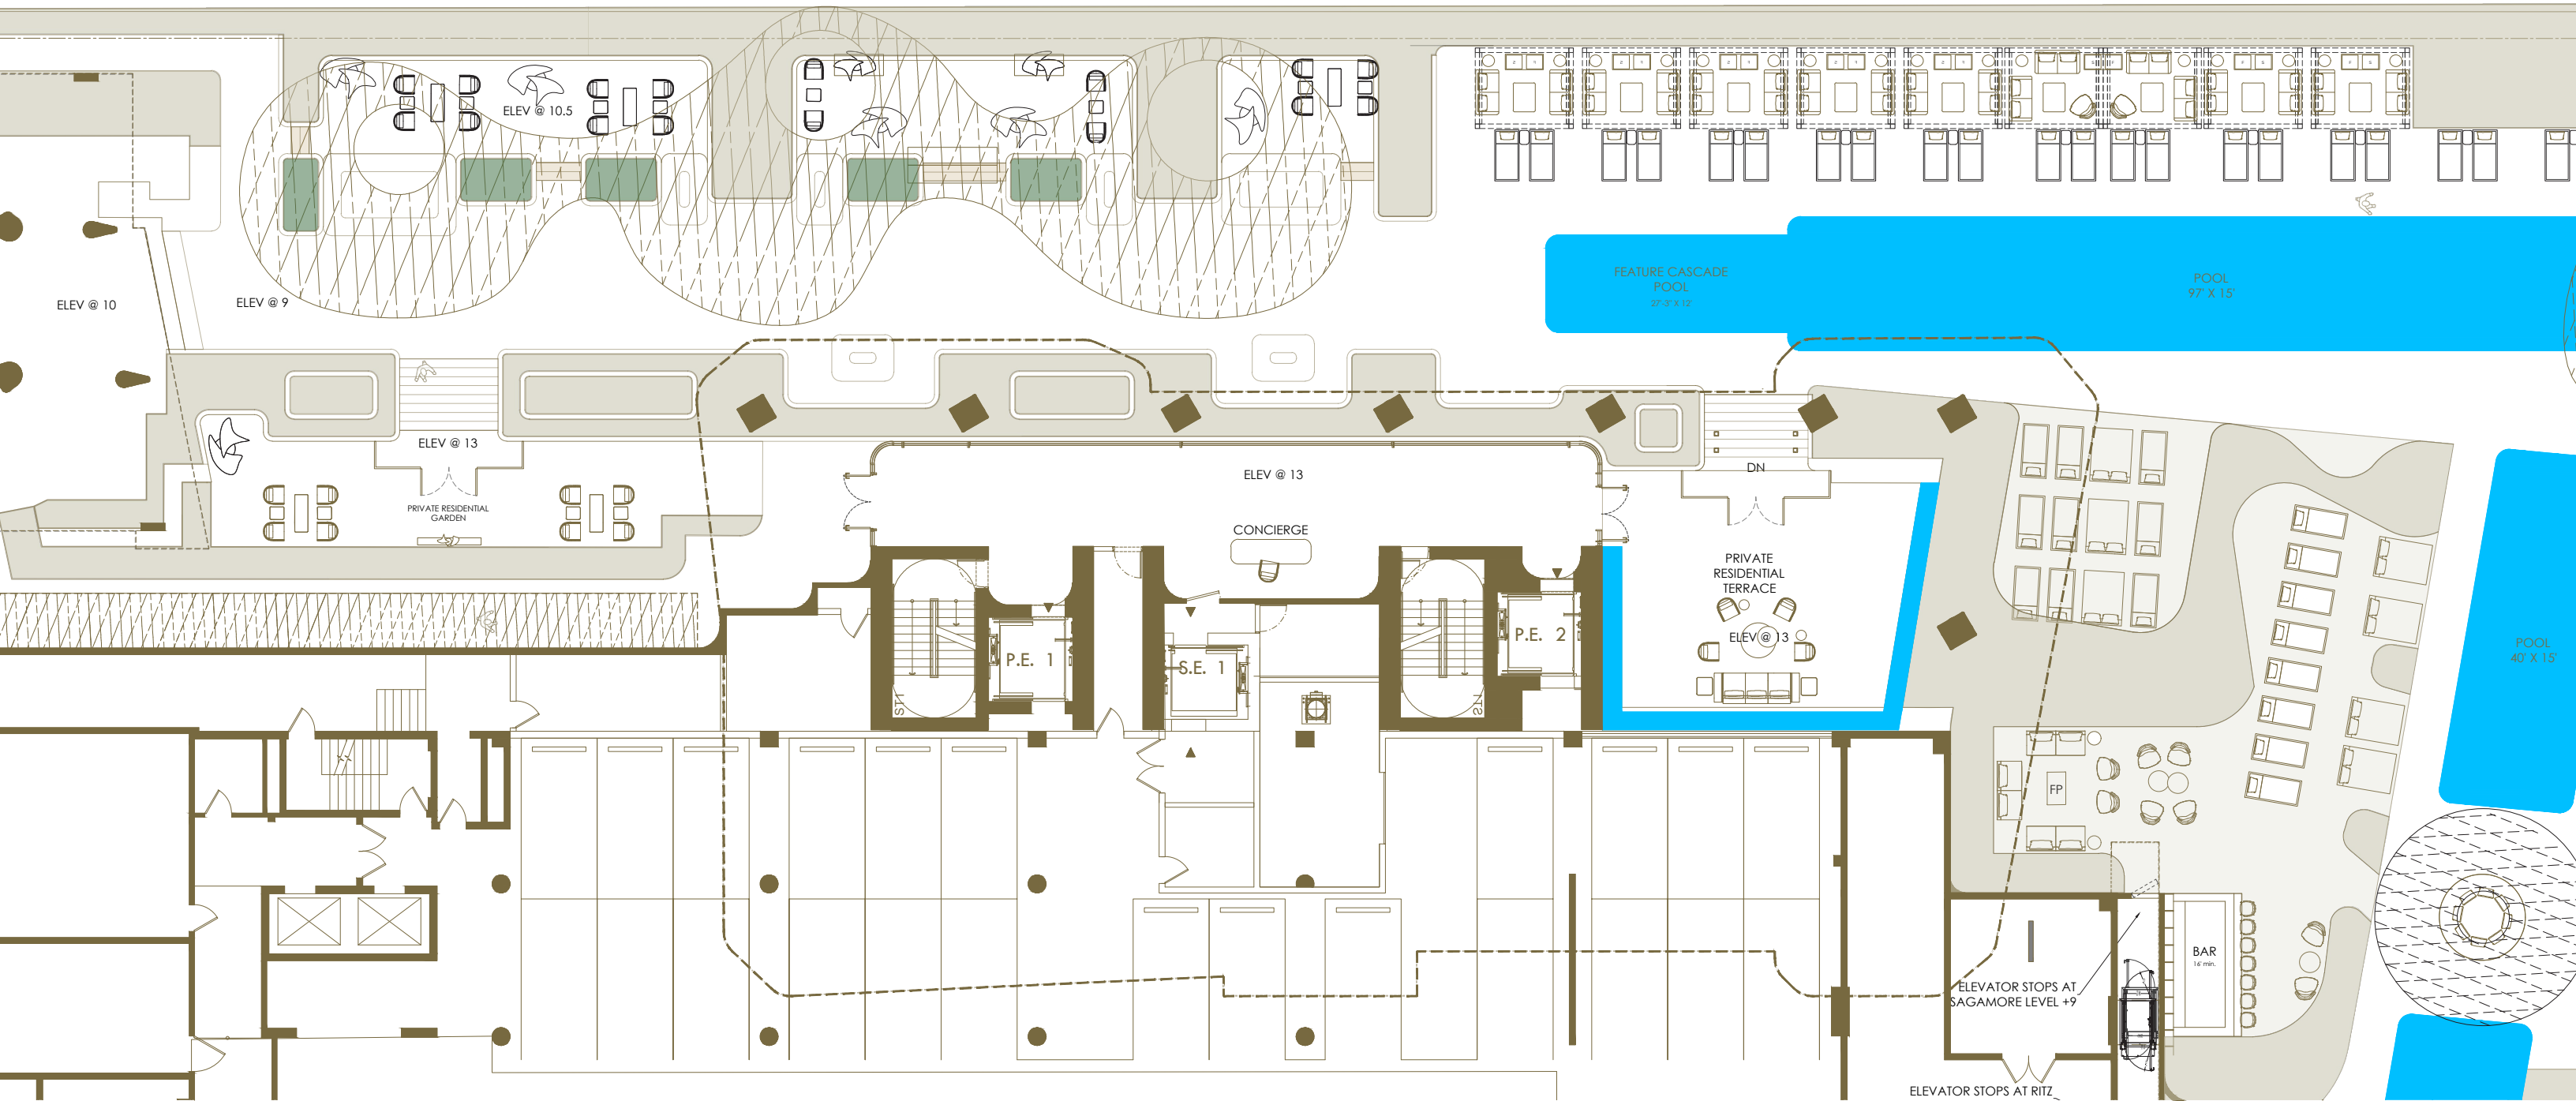

THE SAGAMORE | RITZ CARLTON

100% CONCEPT PRESENTATION

NOVEMBER 5TH 2021

THE RITZ-CARLTON®

STUDIO
MUNGE

LEVEL 1 AMENITY SPACE PLANNING

LEVEL 1 SITE MAP

Size / Dim	Head Count	# of Tables	Total	Required	Location
DINING					
		DINING TOTAL	151	100	
BAR					
		BAR TOTAL	2	28	
EVENT SPACE					
7'-5" DIA	10	8	88		
LOUNGE SEATING					
		LOUNGE TOTAL	135	40	
CHAISE LOUNGERS					
		CHAISE LOUNGE TOTAL	135	194	

PROJECTION ART

THE JOURNEY | LEVEL 1 DIGITAL CORRIDOR | CONCEPT RENDERING

THE JOURNEY | LEVEL 1 DIGITAL CORRIDOR | CONCEPT RENDERING

BAR INTEGRATION

MOVIE SCREENING

THE JOURNEY | LEVEL 1 RESIDENCE JOURNEY | CONCEPT RENDERING

THE JOURNEY | LEVEL 1 RESIDENCE JOURNEY | CONCEPT RENDERING

METAL GATE CONCEPT

THE JOURNEY | LEVEL 1 RESIDENCE JOURNEY
CONNECTION TO TOWER | CONCEPT RENDERING

THE JOURNEY | LEVEL 1 RESIDENCE JOURNEY
CONNECTION TO TOWER | CONCEPT RENDERING

LEVEL 1 RESIDENTIAL TOWER CONCEPT

THE JOURNEY | LEVEL 1 RESIDENCE JOURNEY | CONCEPT RENDERING

LEVEL 5 AMENITY SPACE CONCEPT

BREATHTAKING VIEWS

PRESENTED BY

STUDIO
MUNGE