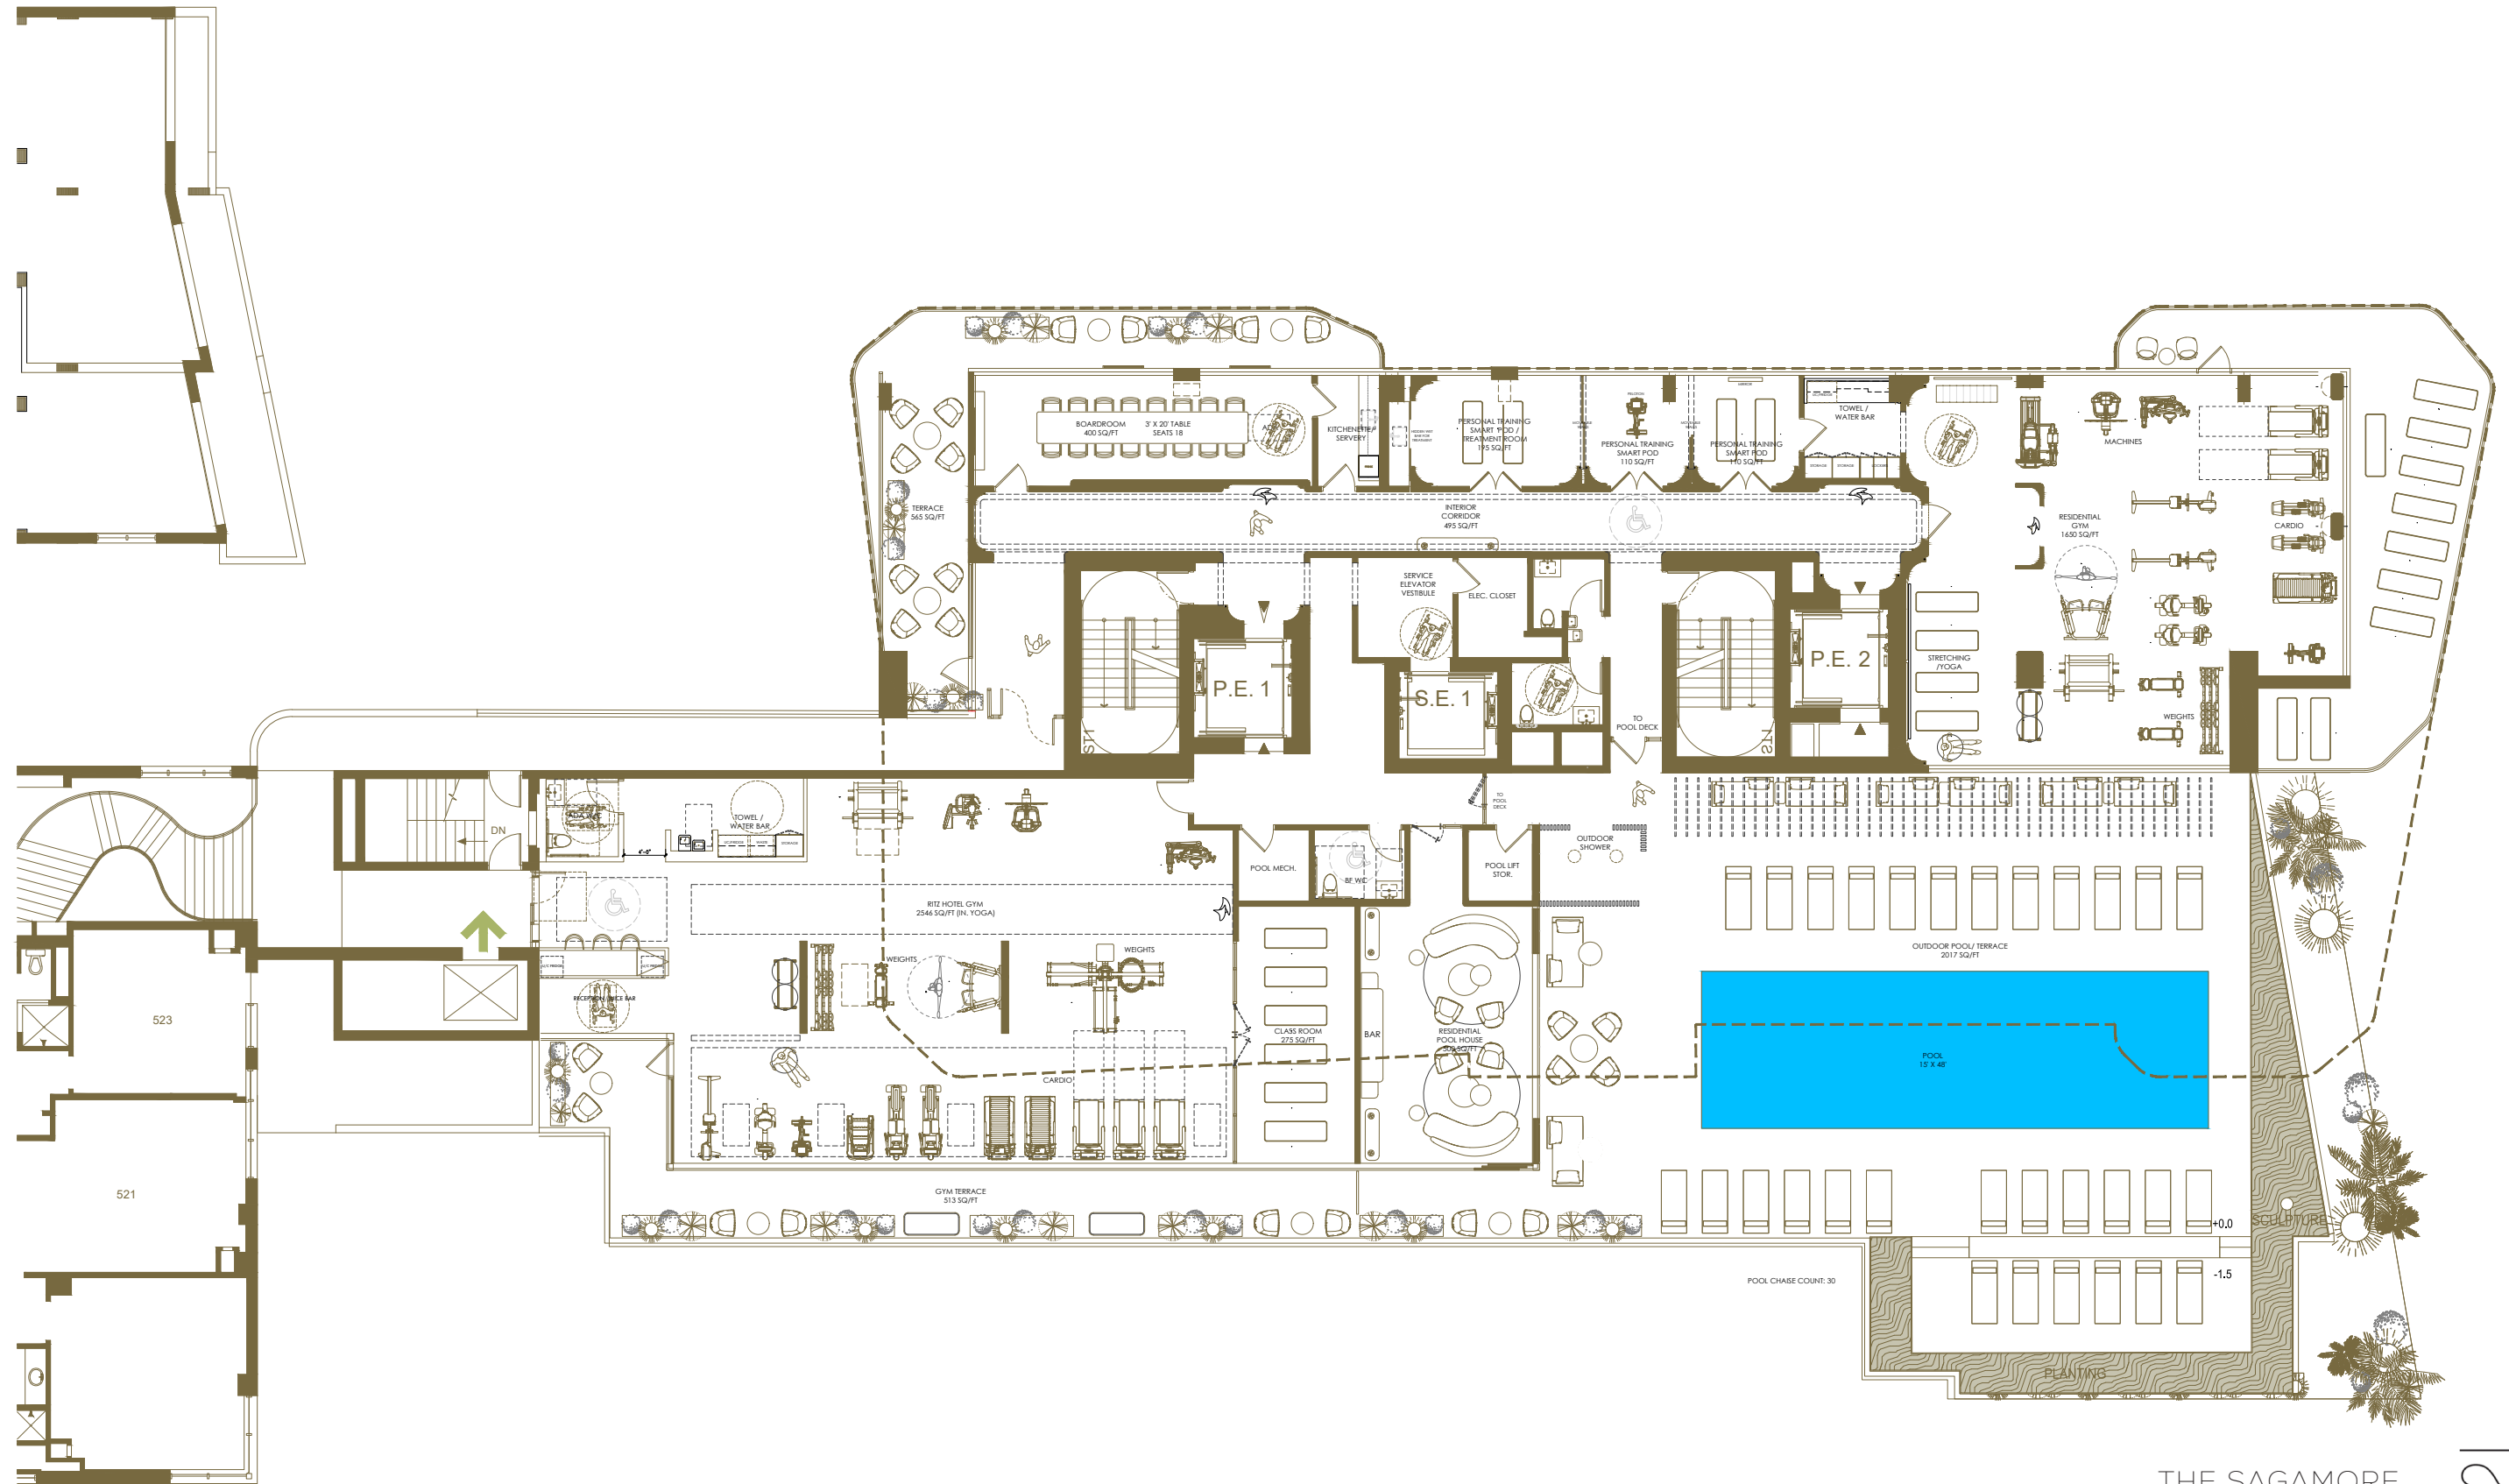

THE SAGAMORE | RITZ CARLTON

100% CONCEPT PRESENTATION

NOVEMBER 5TH 2021

THE RITZ-CARLTON®

STUDIO
MUNGE

LEVEL 1 AMENITY SPACE PLANNING

LEVEL 1 SITE MAP

Size / Dim	Head Count	# of Tables	Total	Required	Location
DINING					
		DINING TOTAL	151	100	
BAR					
		BAR TOTAL	2	28	
EVENT SPACE					
7'-5" DIA	10	8	88		
LOUNGE SEATING					
		LOUNGE TOTAL	135	40	
CHAISE LOUNGERS					
		CHAISE LOUNGE TOTAL	135	194	

THE JOURNEY | LEVEL 1 RESIDENCE JOURNEY | CONCEPT RENDERING

METAL GATE CONCEPT

THE JOURNEY | LEVEL 1 RESIDENCE JOURNEY
CONNECTION TO TOWER | CONCEPT RENDERING

THE JOURNEY | LEVEL 1 RESIDENCE JOURNEY
CONNECTION TO TOWER | CONCEPT RENDERING

LEVEL 1 RESIDENTIAL TOWER CONCEPT

THE JOURNEY | LEVEL 1 RESIDENCE JOURNEY | CONCEPT RENDERING

LEVEL 5 AMENITY SPACE CONCEPT

BREATHTAKING VIEWS

PRESENTED BY

STUDIO
MUNGE