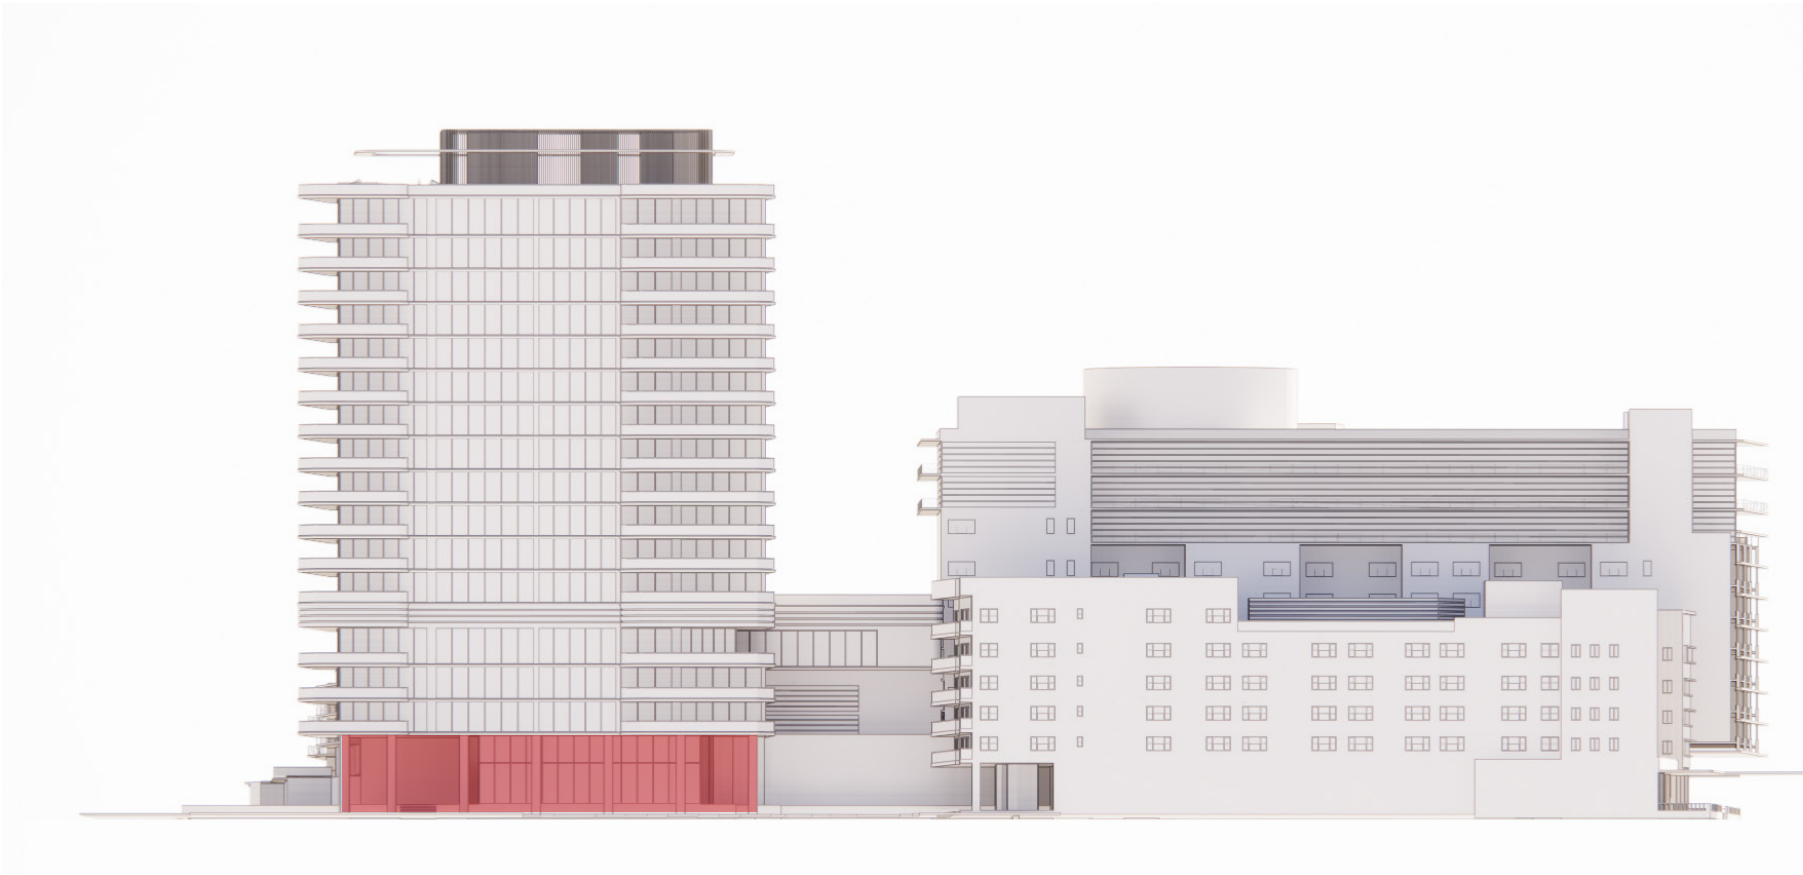

PROJECTION ART

THE JOURNEY | LEVEL 1 DIGITAL CORRIDOR | CONCEPT RENDERING

THE JOURNEY | LEVEL 1 DIGITAL CORRIDOR | CONCEPT RENDERING

BAR INTEGRATION

MOVIE SCREENING

THE JOURNEY | LEVEL 1 RESIDENCE JOURNEY | CONCEPT RENDERING

THE JOURNEY | LEVEL 1 RESIDENCE JOURNEY | CONCEPT RENDERING

METAL GATE CONCEPT

THE JOURNEY | LEVEL 1 RESIDENCE JOURNEY
CONNECTION TO TOWER | CONCEPT RENDERING

THE JOURNEY | LEVEL 1 RESIDENCE JOURNEY
CONNECTION TO TOWER | CONCEPT RENDERING

LEVEL 1 RESIDENTIAL TOWER CONCEPT

THE JOURNEY | LEVEL 1 RESIDENCE JOURNEY | CONCEPT RENDERING

LEVEL 5 AMENITY SPACE CONCEPT

BREATHTAKING VIEWS

PRESENTED BY

STUDIO
MUNGE