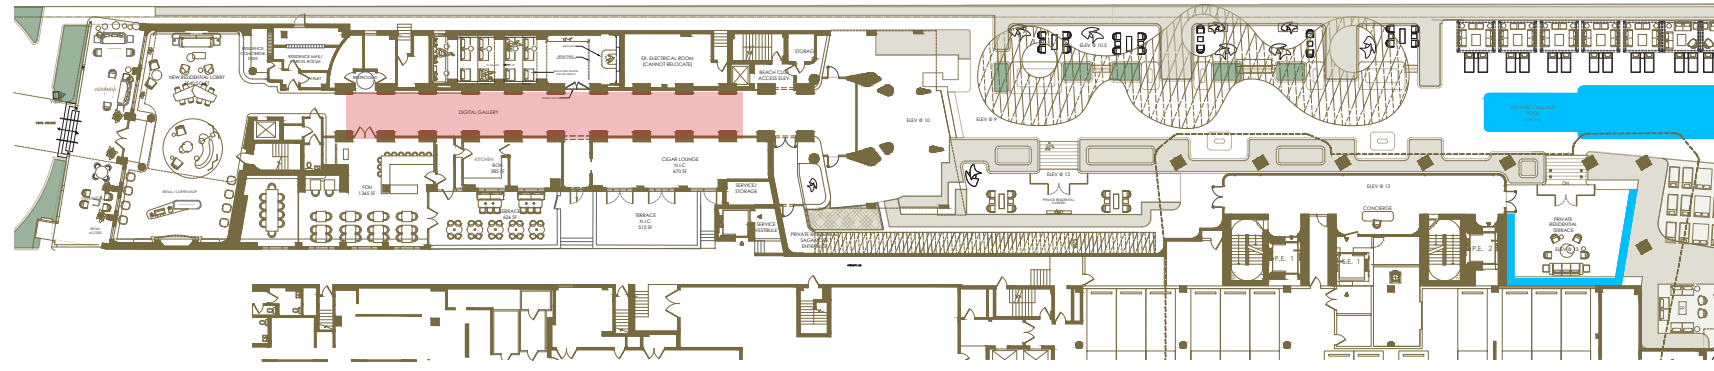

THE SAGAMORE | RITZ CARLTON

100% CONCEPT PRESENTATION

NOVEMBER 5TH 2021

THE RITZ-CARLTON®

STUDIO
MUNGE

LEVEL 1 AMENITY SPACE PLANNING

LEVEL 1 SITE MAP

Size / Dim	Head Count	# of Tables	Total	Required	Location
DINING					
		DINING TOTAL	151	100	
BAR					
		BAR TOTAL	2	28	
EVENT SPACE					
7'-5" DIA	10	8	88		
LOUNGE SEATING					
		LOUNGE TOTAL	135	40	
CHAISE LOUNGERS					
		CHAISE LOUNGE TOTAL	135	194	

PROJECTION ART

THE JOURNEY | LEVEL 1 DIGITAL CORRIDOR | CONCEPT RENDERING

THE JOURNEY | LEVEL 1 DIGITAL CORRIDOR | CONCEPT RENDERING

BAR INTEGRATION

MOVIE SCREENING

THE JOURNEY | LEVEL 1 RESIDENCE JOURNEY | CONCEPT RENDERING

THE JOURNEY | LEVEL 1 RESIDENCE JOURNEY | CONCEPT RENDERING

METAL GATE CONCEPT

THE JOURNEY | LEVEL 1 RESIDENCE JOURNEY
CONNECTION TO TOWER | CONCEPT RENDERING

THE JOURNEY | LEVEL 1 RESIDENCE JOURNEY
CONNECTION TO TOWER | CONCEPT RENDERING

LEVEL 1 RESIDENTIAL TOWER CONCEPT

THE JOURNEY | LEVEL 1 RESIDENCE JOURNEY | CONCEPT RENDERING

LEVEL 5 AMENITY SPACE CONCEPT

BREATHTAKING VIEWS

PRESENTED BY

STUDIO
MUNGE