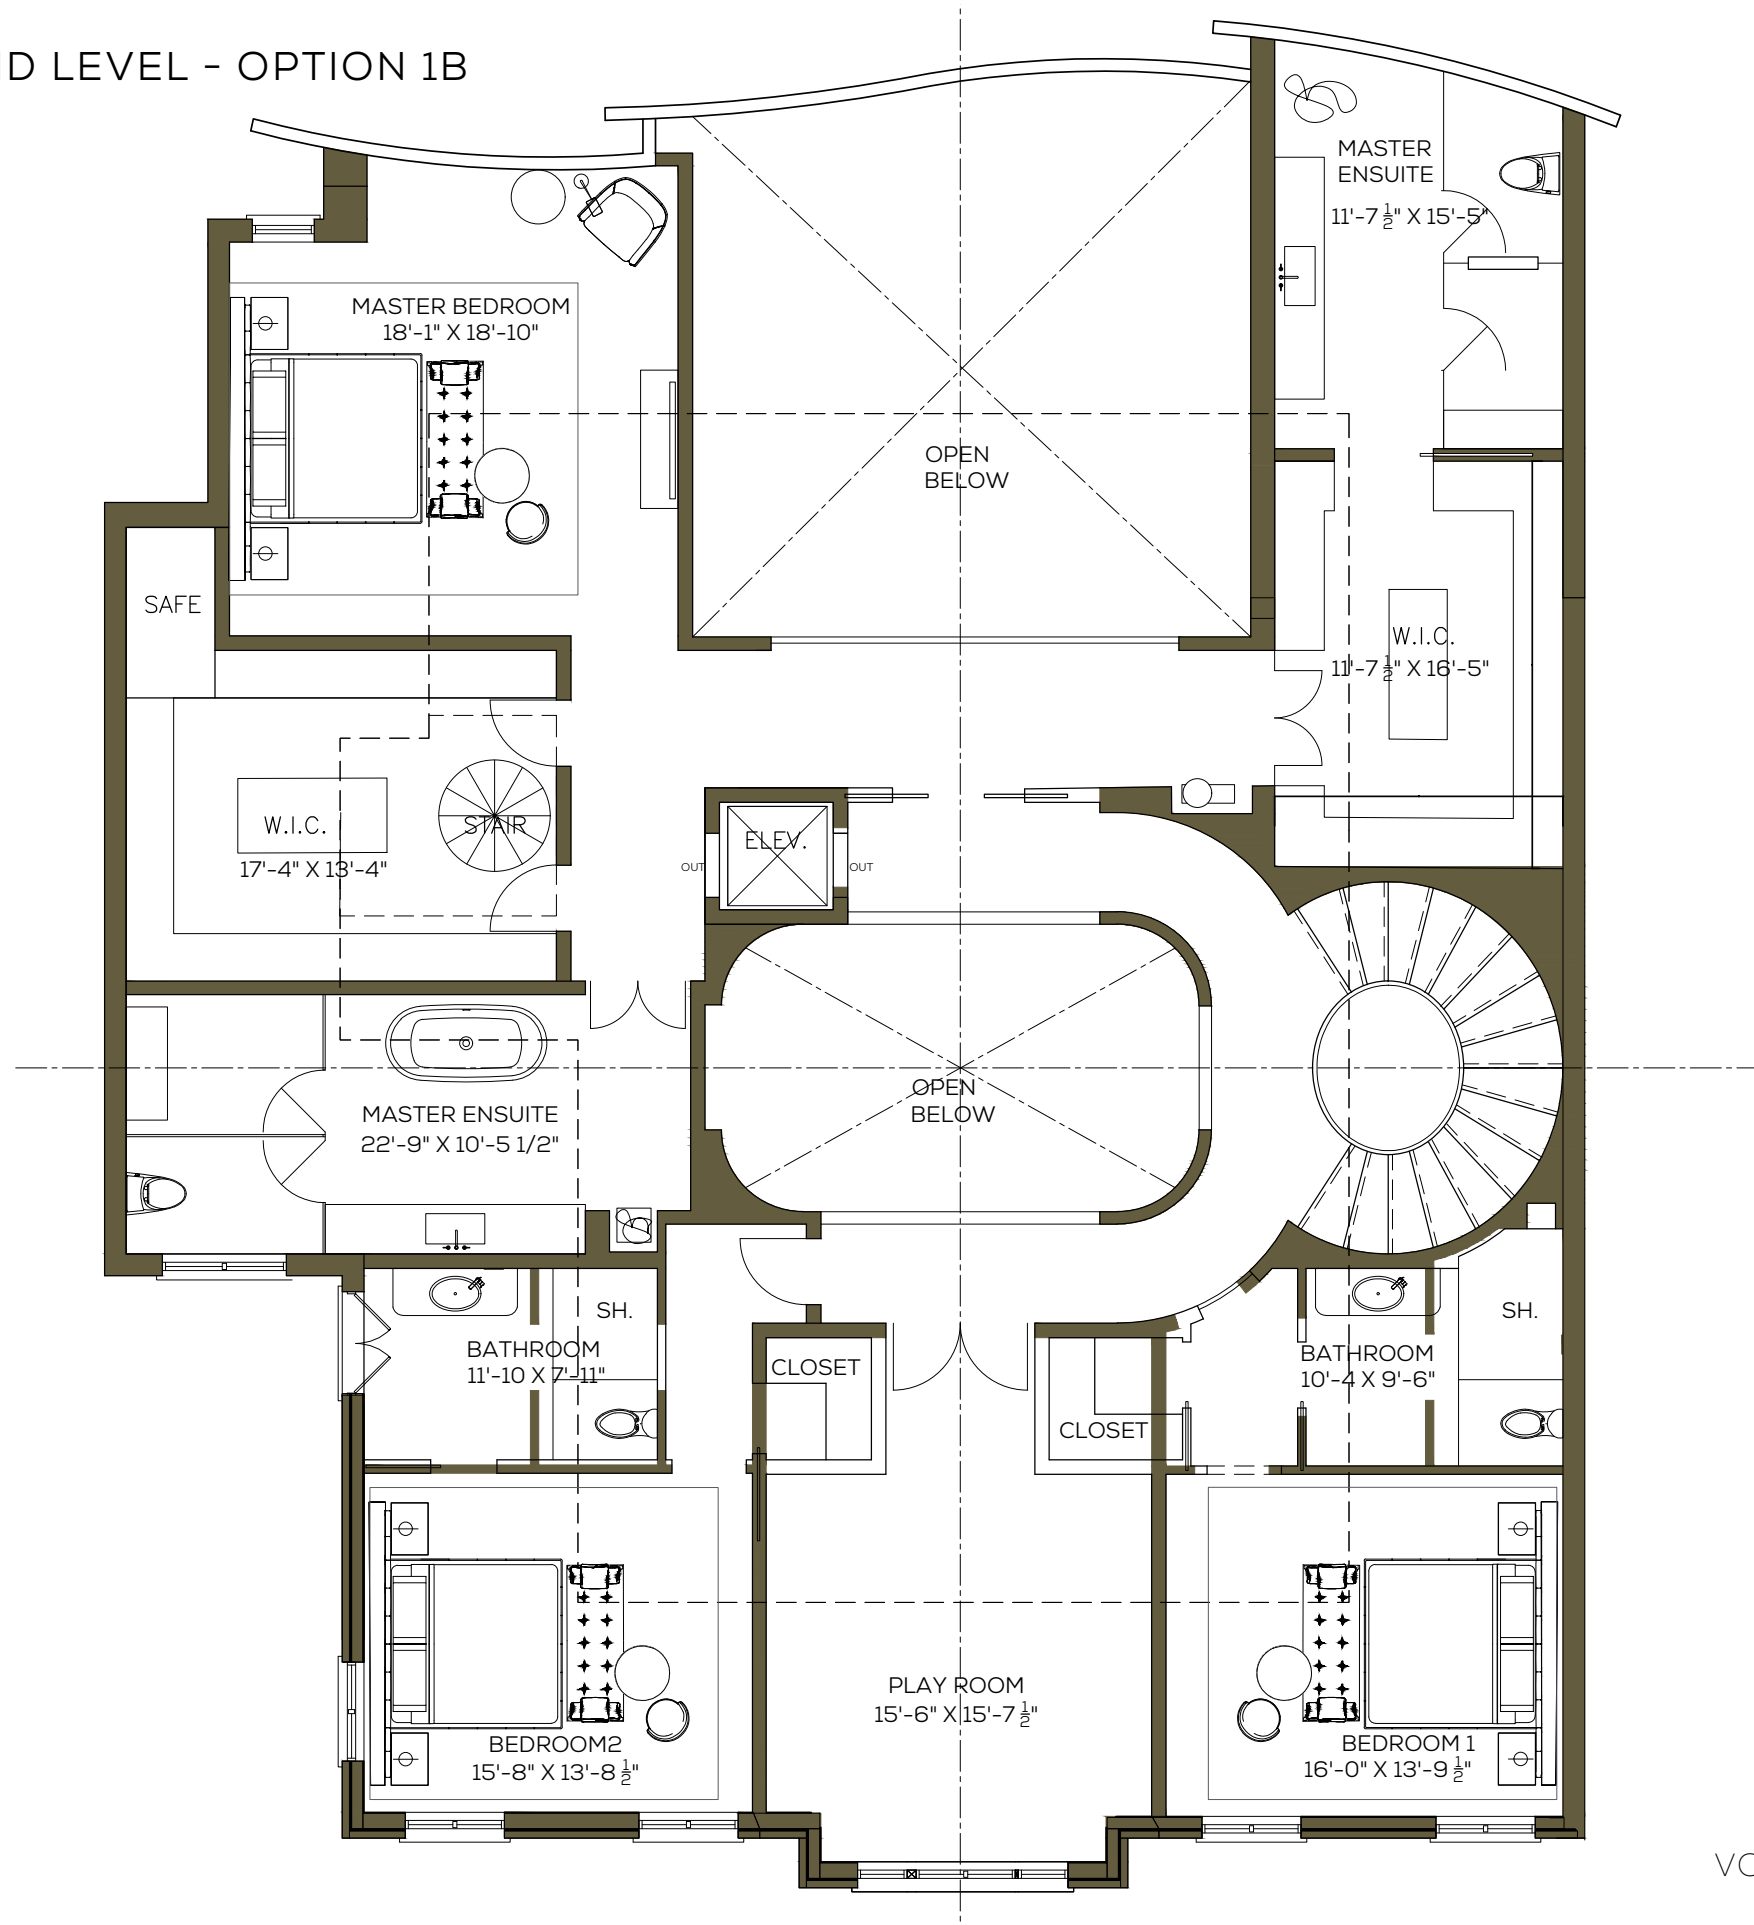

INSPIRATIONAL | GREAT ROOM

HONORING THE VIEW TO THE BACK YARD

SENSE OF VERTICALITY

CONNECTION TO THE OUTDOORS

RELAXED ELEGANCE

INSPIRATIONAL | SABINA'S OFFICE

CREATING SOFTNESS WITH MATERIALS

MAINTAINING A CONNECTION TO THE GREATROOM

INSPIRATIONAL | ROOFTOP TERRACE

CHANNELING THE COMFORT OF INDOORS

EMBRACING GARDEN VIEWS

INDOOR / OUTDOOR CONNECTION

EXISTING HOUSE PLANS | MAIN & SECOND LEVEL

PROPOSED PLANS | MAIN LEVEL - OPTION 1A

VOHRA-MILLER RESIDENCE

PROPOSED PLANS | MAIN LEVEL - OPTION 1B

PROPOSED PLANS | SECOND LEVEL - OPTION 1A

PROPOSED PLANS | ATTIC LEVEL - OPTION 1A

PROPOSED PLANS | SECOND LEVEL - OPTION 1B

PROPOSED PLANS | ATTIC - OPTION 1B

PROPOSED PLANS | BASEMENT - OPTION 1

3D VIEWS | DOLL HOUSE VIEW, MAIN LEVEL - OPTION 1

3D VIEWS | DOLL HOUSE VIEW, LEVEL 2 - OPTION 1

3D VIEWS | FRONT FACADE - OPTION 1

3D VIEWS | BACK GLASS EXTENSION - OPTION 1

3D VIEWS | BACK GLASS EXTENSION - OPTION 1