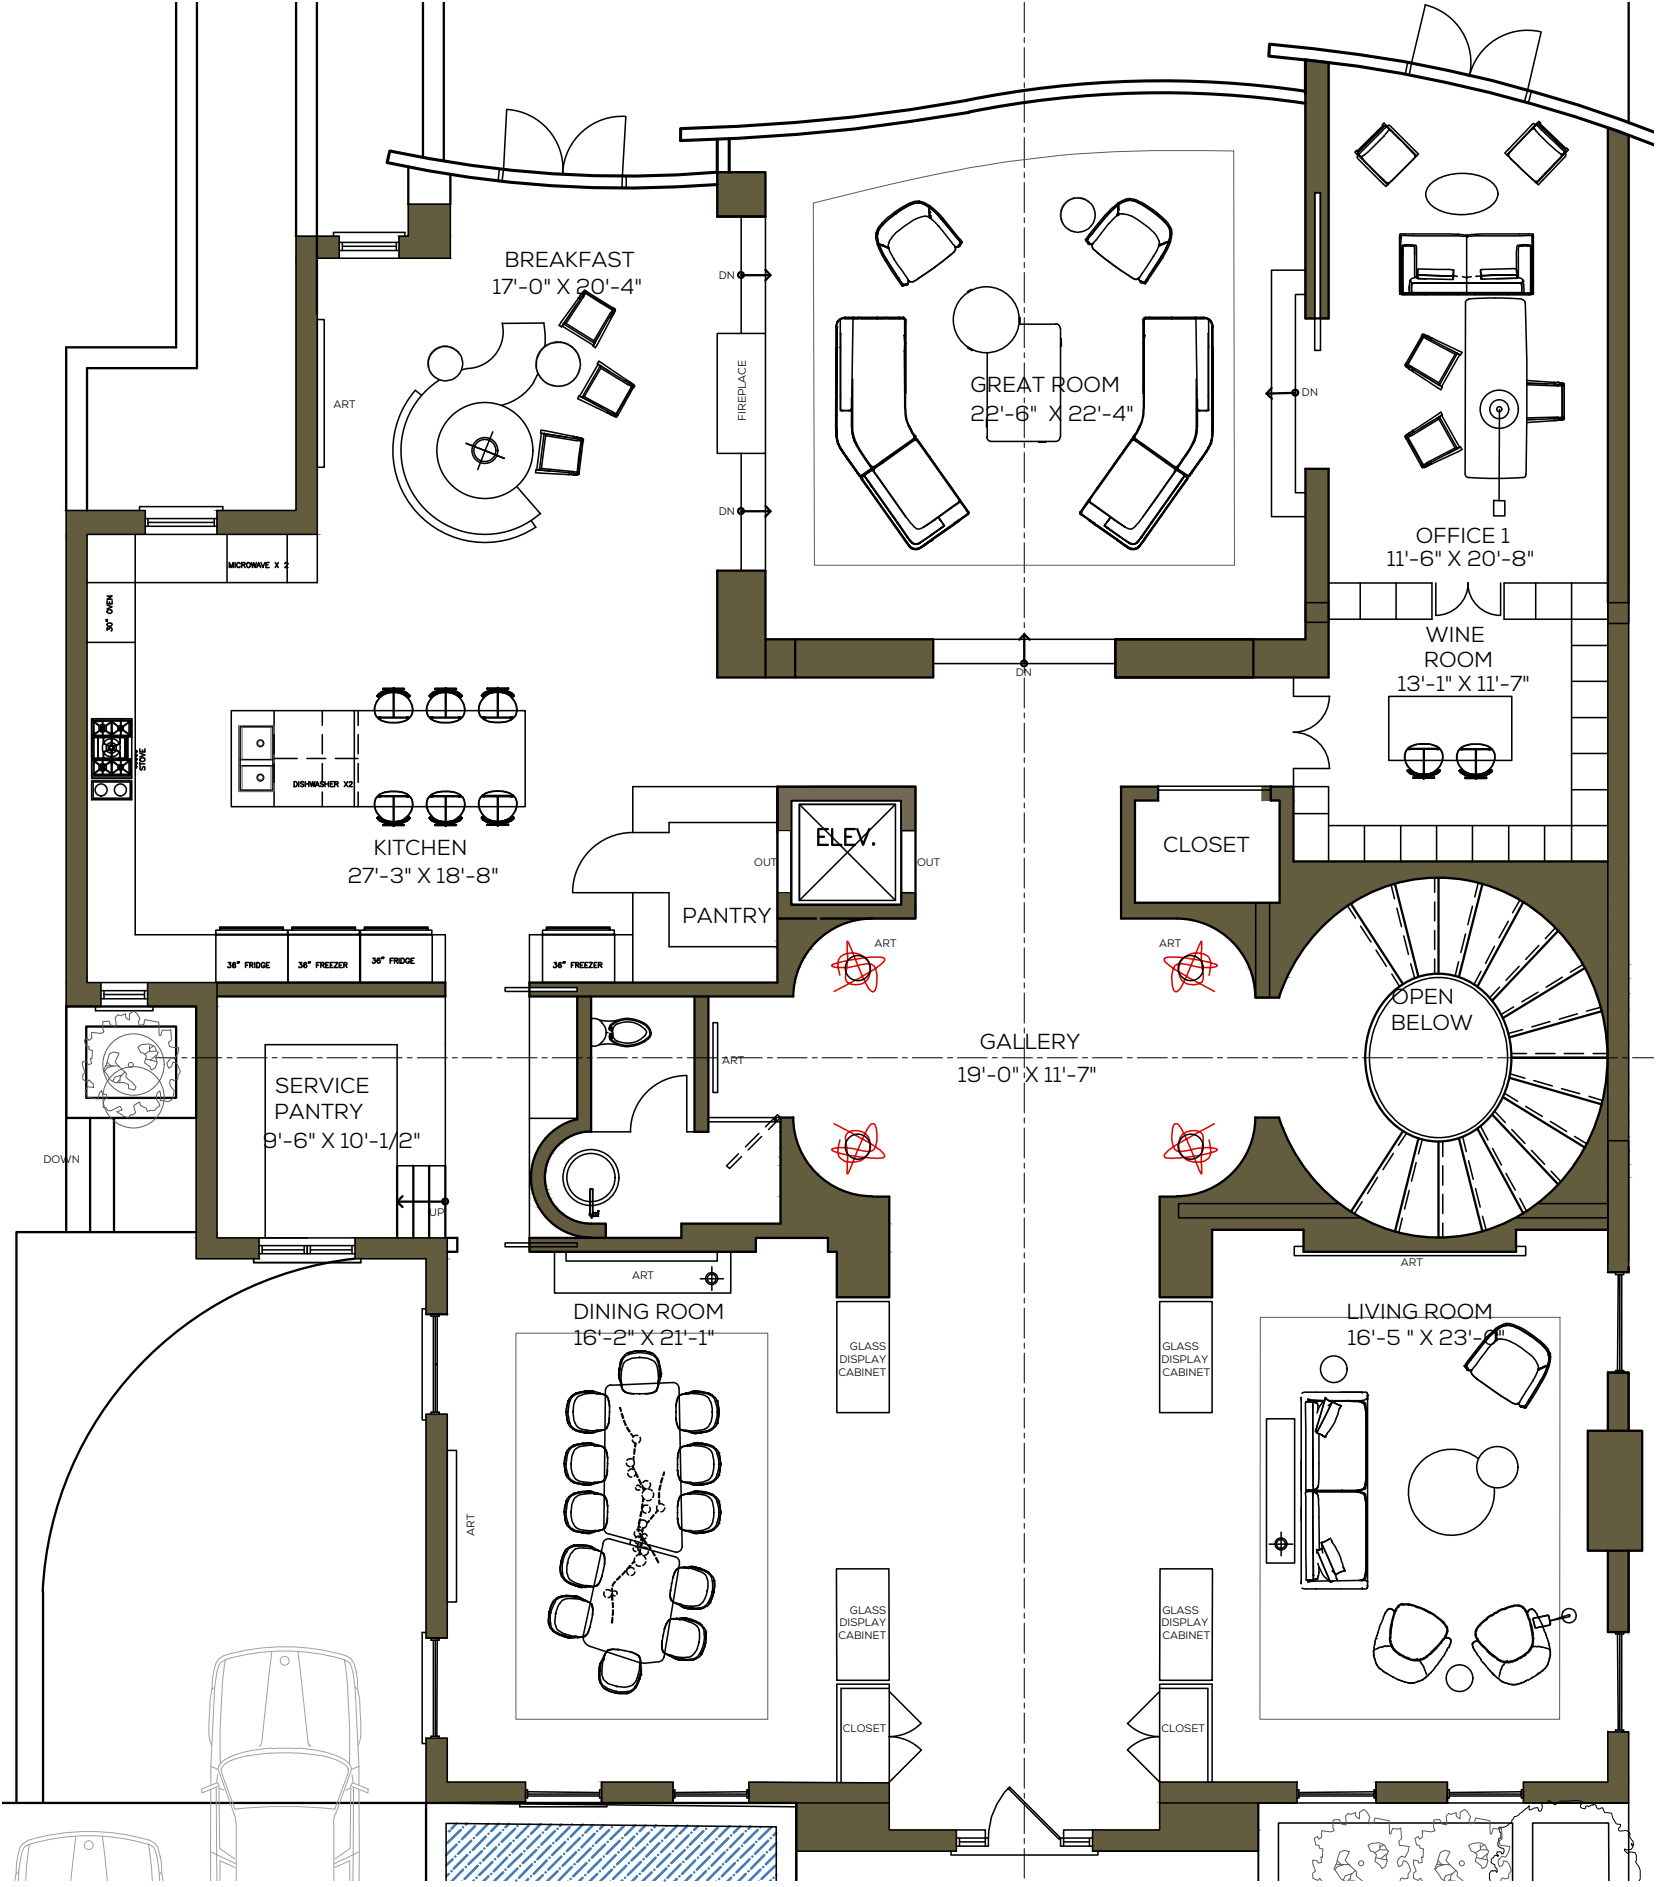

INSPIRATIONAL | GREAT ROOM

HONORING THE VIEW TO THE BACK YARD

SENSE OF VERTICALITY

CONNECTION TO THE OUTDOORS

RELAXED ELEGANCE

INSPIRATIONAL | SABINA'S OFFICE

CREATING SOFTNESS WITH MATERIALS

MAINTAINING A CONNECTION TO THE GREATROOM

FEMININE & RELAXED

HONORING ELEMENTS OF ART & FASHION

DOUBLE HEIGHT SPACE

MAJESTIC PROPORTIONS

INSPIRATIONAL | MASTER ENSUITE

SPA-LIKE SOPHISTICATION

ELEMENTS OF JEWELRY

RESIDENTIAL TOUCH

INSPIRATIONAL | ROOFTOP TERRACE

CHANNELING THE COMFORT OF INDOORS

EMBRACING GARDEN VIEWS

INDOOR / OUTDOOR CONNECTION

EXISTING HOUSE PLANS | MAIN & SECOND LEVEL

PROPOSED PLANS | MAIN LEVEL - OPTION 1A

VOHRA-MILLER RESIDENCE

PROPOSED PLANS | MAIN LEVEL - OPTION 1B

PROPOSED PLANS | SECOND LEVEL - OPTION 1A

PROPOSED PLANS | ATTIC LEVEL - OPTION 1A

PROPOSED PLANS | SECOND LEVEL - OPTION 1B

PROPOSED PLANS | ATTIC - OPTION 1B

PROPOSED PLANS | BASEMENT - OPTION 1