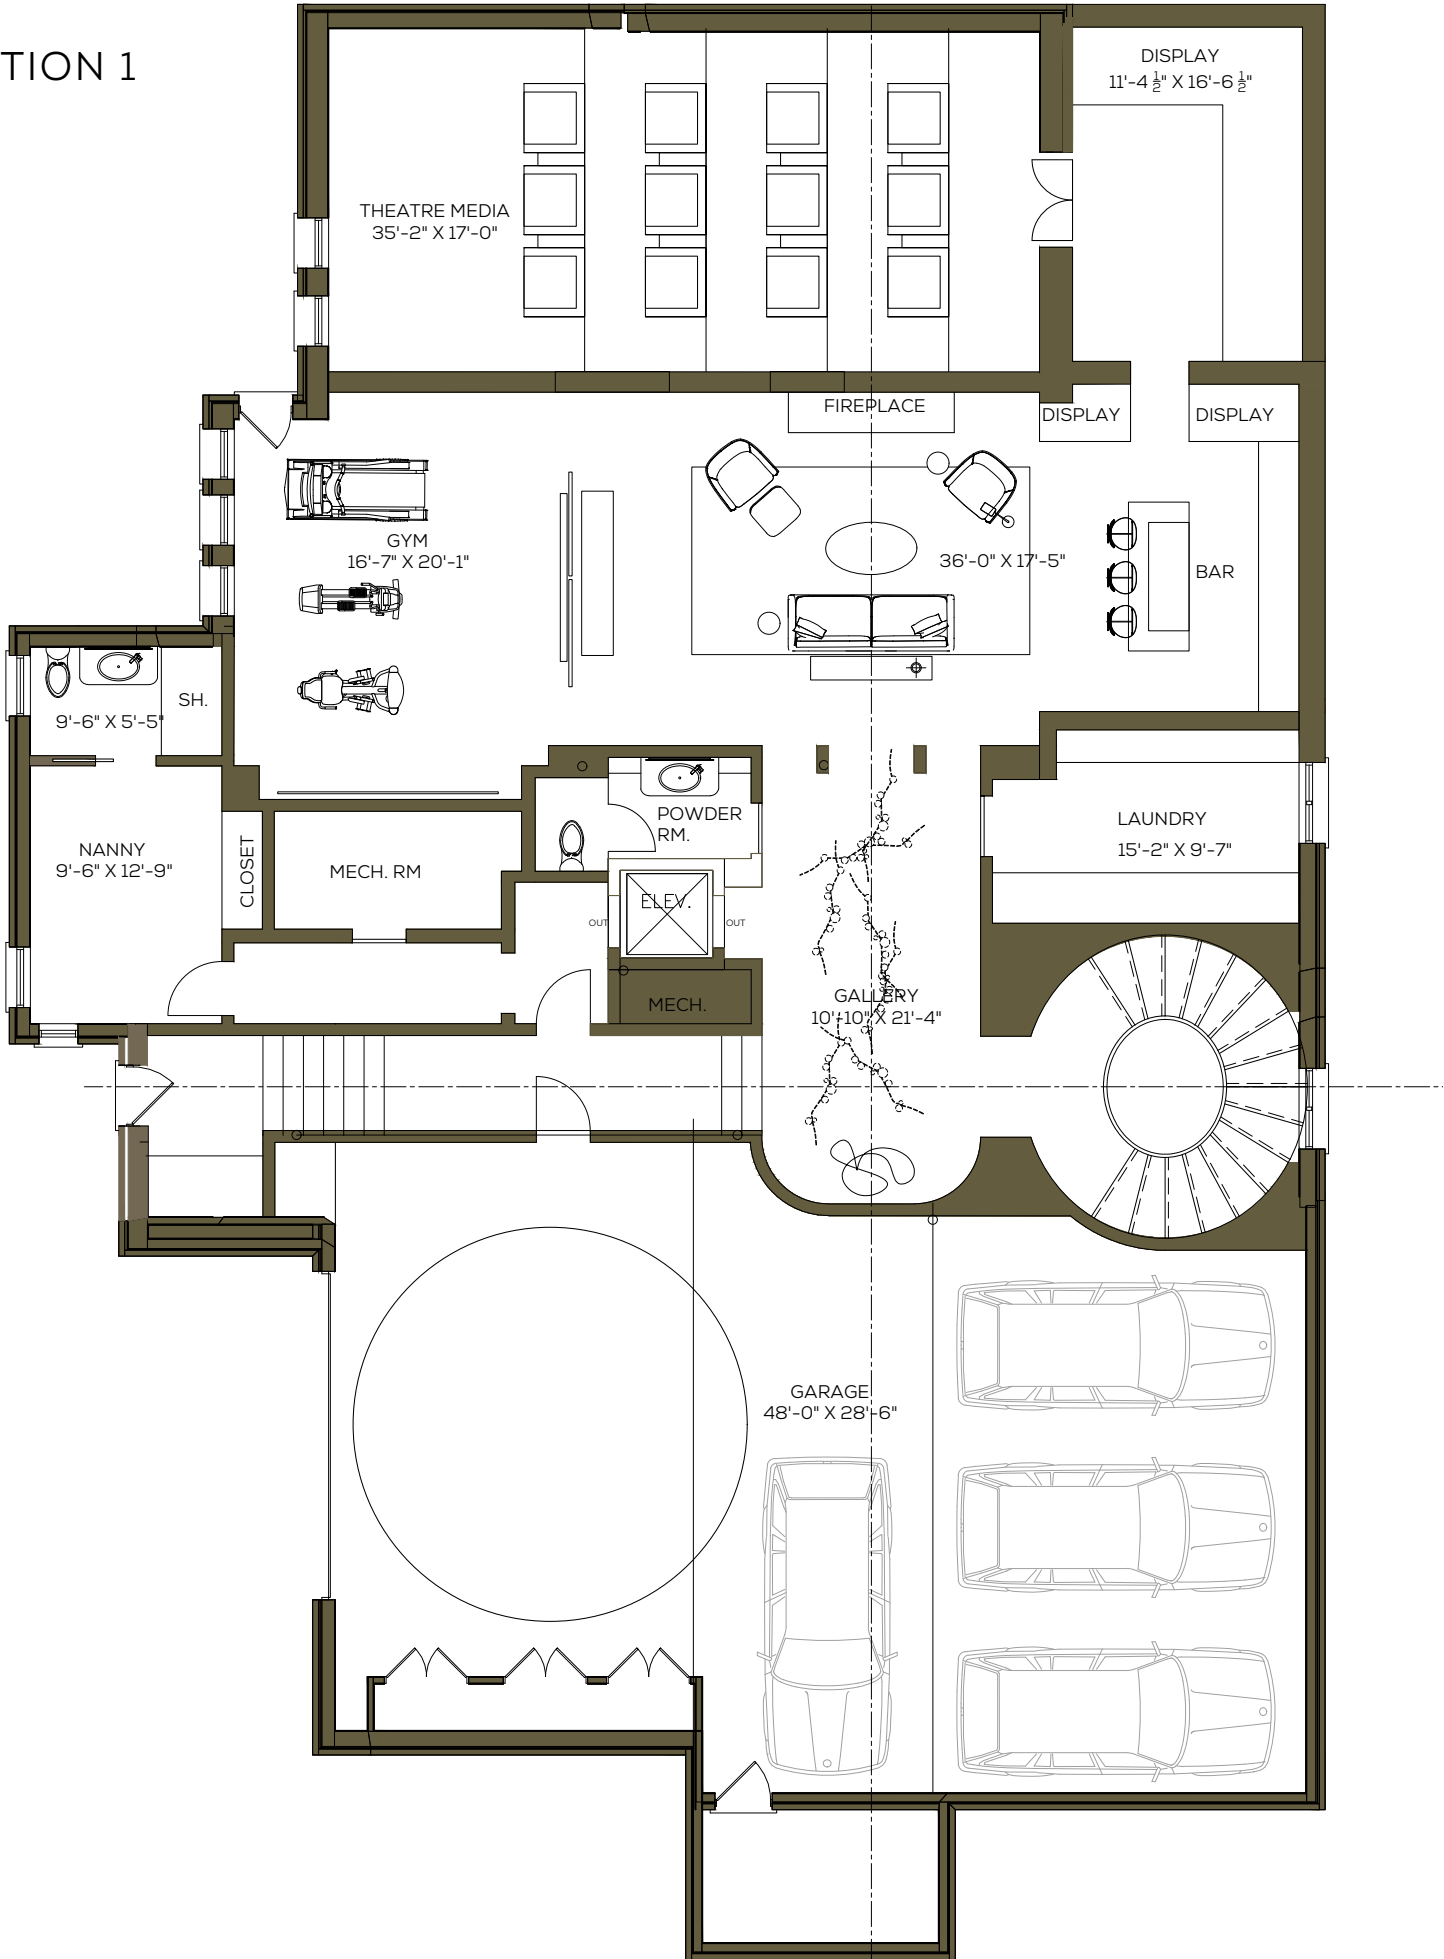

INSPIRATIONAL | ROOFTOP TERRACE

CHANNELING THE COMFORT OF INDOORS

EMBRACING GARDEN VIEWS

INDOOR / OUTDOOR CONNECTION

EXISTING HOUSE PLANS | MAIN & SECOND LEVEL

PROPOSED PLANS | MAIN LEVEL - OPTION 1A

VOHRA-MILLER RESIDENCE

PROPOSED PLANS | MAIN LEVEL - OPTION 1B

PROPOSED PLANS | SECOND LEVEL - OPTION 1A

PROPOSED PLANS | ATTIC LEVEL - OPTION 1A

PROPOSED PLANS | SECOND LEVEL - OPTION 1B

PROPOSED PLANS | ATTIC - OPTION 1B

PROPOSED PLANS | BASEMENT - OPTION 1

3D VIEWS | DOLL HOUSE VIEW, MAIN LEVEL - OPTION 1

3D VIEWS | DOLL HOUSE VIEW, LEVEL 2 - OPTION 1

3D VIEWS | FRONT FACADE - OPTION 1

3D VIEWS | BACK GLASS EXTENSION - OPTION 1

3D VIEWS | BACK GLASS EXTENSION - OPTION 1