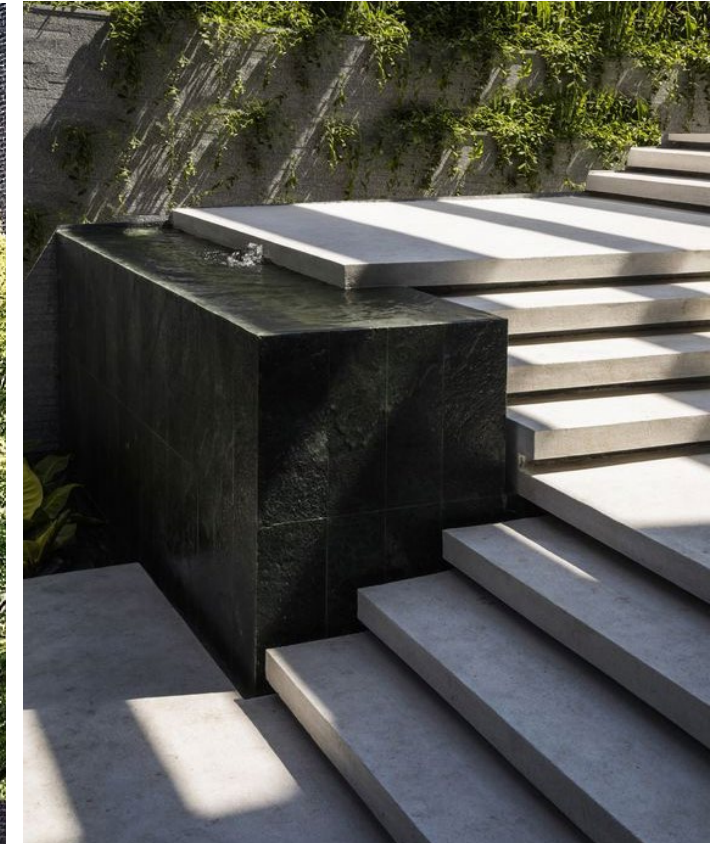

STAINED BRICKS

NEW, MODERN METAL ROOF

SOPHISTICATED COLOUR SCHEME

EMBRACE NATURE WITH SOFT LANDSCAPING

EMBRACE NATURE WITH WATER FEATURES

INSPIRATIONAL | LANDSCAPING

MEANDERING PATHWAY

A MOMENT OF CALM

URBAN GARDEN

CLEAN FORMS & LUSH GREENERY

MODERN STEPS

NATURE BECOMES ART

INSPIRATIONAL | GLASS ADDITION - OPTION 1

INSPIRED BY: FRANK GEHRY'S LOUIS VUITTON, SEOUL FLAGSHIP

CLEAN, MODERN DETAILS TO JUXTAPOSE THE FRONT FACADE