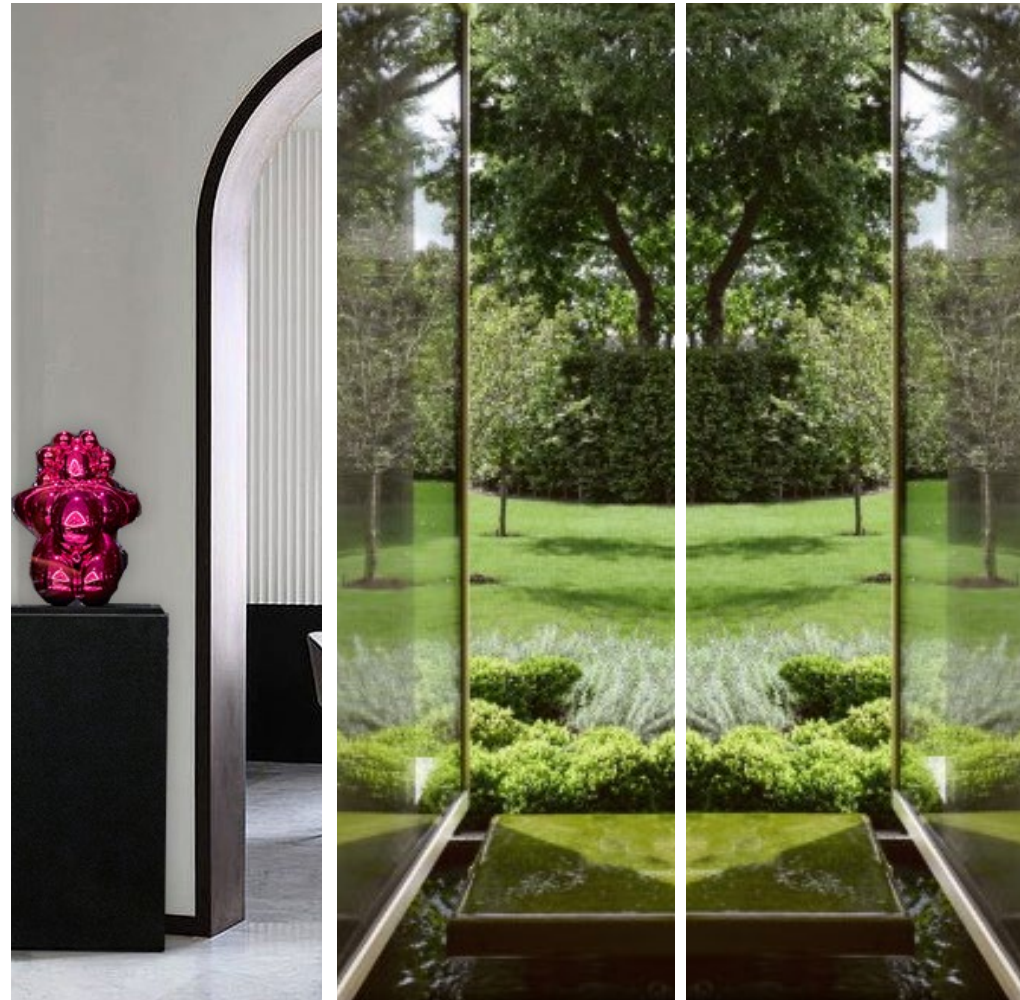

STAINED BRICKS

NEW, MODERN METAL ROOF

SOPHISTICATED COLOUR SCHEME

EMBRACE NATURE WITH SOFT LANDSCAPING

EMBRACE NATURE WITH WATER FEATURES

INSPIRATIONAL | LANDSCAPING

MEANDERING PATHWAY

A MOMENT OF CALM

URBAN GARDEN

CLEAN FORMS & LUSH GREENERY

MODERN STEPS

NATURE BECOMES ART

INSPIRATIONAL | GLASS ADDITION - OPTION 1

INSPIRED BY: FRANK GEHRY'S LOUIS VUITTON, SEOUL FLAGSHIP

CLEAN, MODERN DETAILS TO JUXTAPOSE THE FRONT FACADE

ARCHITECTURE BECOMES ART

INSPIRATIONAL | GALLERY

CONTEMPORIZED PANELING

DRAWING YOUR EYE TO THE BACK GARDEN

JUXTAPOSING MODERN FORMS

CELEBRATING CONTRASTING ELEMENTS WITH HARMONIOUS FORMS

INSPIRATIONAL | LIVING ROOM