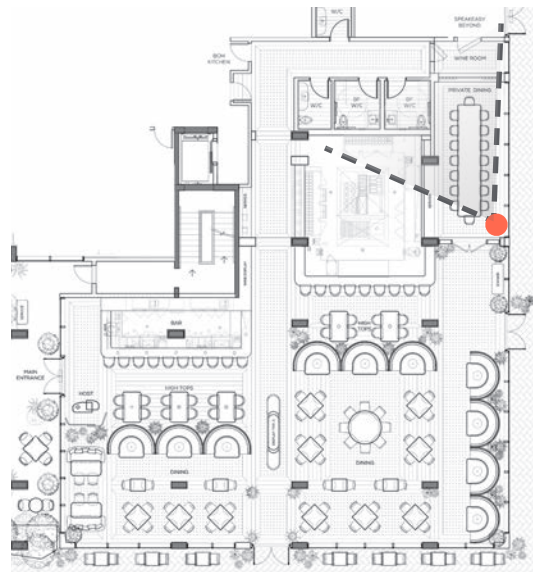

RESTAURANT INTERIORS