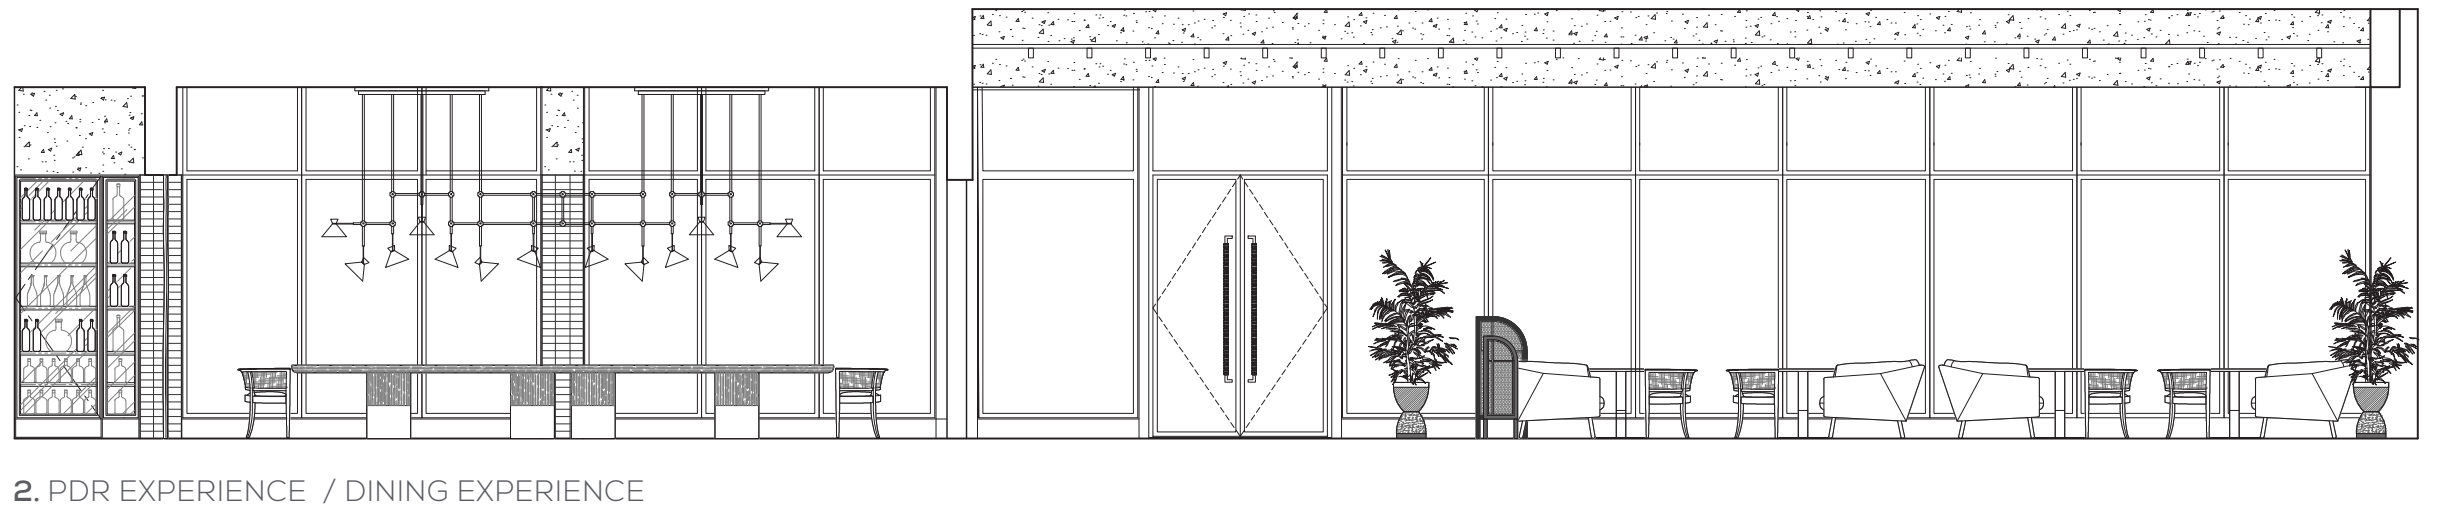

DOUBLE CANTILEVER PARASOL

WOOD FRAME

FABRIC

1. ENTRANCE / ACTIVE BAR / KITCHEN DISPLAY / PRIVATE DINING ENTRANCE

SOLID WOOD PDR ENTRY DOORS

2. DINING EXPERIENCE / ACTIVE BAR / WINE DISPLAY / SERVICE STATION / B.O.H.

WINE DISPLAY

SERVICE STATION

TO B.O.H KITCHEN

RESTAURANT INTERIORS

3. KITCHEN PICK-UP / KITCHEN DISPLAY / DINING EXPERIENCE

RESTAURANT INTERIORS

3. PDR ENTRANCE

4. SPEAKEASY ENTRANCE

5. WINE DISPLAY

HIDDEN DOOR TO SPEAKEASY

RESTAURANT INTERIORS

1. DINING EXPERIENCE / DISPLAY TABLE

2. HIGH TOP TABLES / DISPLAY TABLE / HOST STATION & SCREEN

RESTAURANT INTERIORS

1. WASHROOM CORRIDORS

2. TYPICAL WASHROOM DESIGN