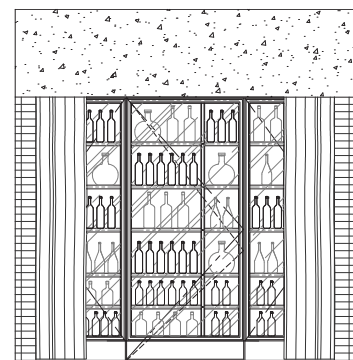

DOUBLE CANTILEVER PARASOL

WOOD FRAME

FABRIC

1. ENTRANCE / ACTIVE BAR / KITCHEN DISPLAY / PRIVATE DINING ENTRANCE

SOLID WOOD PDR ENTRY DOORS

2. DINING EXPERIENCE / ACTIVE BAR / WINE DISPLAY / SERVICE STATION / B.O.H.

WINE DISPLAY

SERVICE STATION

TO B.O.H KITCHEN

RESTAURANT INTERIORS

3. KITCHEN PICK-UP / KITCHEN DISPLAY / DINING EXPERIENCE

RESTAURANT INTERIORS

3. PDR ENTRANCE

4. SPEAKEASY ENTRANCE

5. WINE DISPLAY

HIDDEN DOOR TO SPEAKEASY

RESTAURANT INTERIORS

1. DINING EXPERIENCE / DISPLAY TABLE

2. HIGH TOP TABLES / DISPLAY TABLE / HOST STATION & SCREEN

RESTAURANT INTERIORS

1. WASHROOM CORRIDORS

2. TYPICAL WASHROOM DESIGN