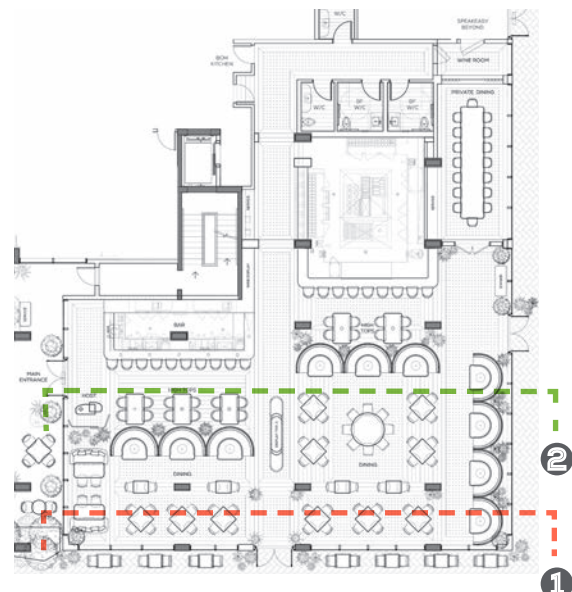

DOUBLE CANTILEVER PARASOL

WOOD FRAME

FABRIC

1. ENTRANCE / ACTIVE BAR / KITCHEN DISPLAY / PRIVATE DINING ENTRANCE

SOLID WOOD PDR ENTRY DOORS

2. DINING EXPERIENCE / ACTIVE BAR / WINE DISPLAY / SERVICE STATION / B.O.H.

WINE DISPLAY

SERVICE STATION

TO B.O.H KITCHEN

RESTAURANT INTERIORS

3. KITCHEN PICK-UP / KITCHEN DISPLAY / DINING EXPERIENCE

RESTAURANT INTERIORS

3. PDR ENTRANCE

4. SPEAKEASY ENTRANCE

5. WINE DISPLAY

HIDDEN DOOR TO SPEAKEASY

RESTAURANT INTERIORS

1. DINING EXPERIENCE / DISPLAY TABLE

2. HIGH TOP TABLES / DISPLAY TABLE / HOST STATION & SCREEN

RESTAURANT INTERIORS

1. WASHROOM CORRIDORS

2. TYPICAL WASHROOM DESIGN