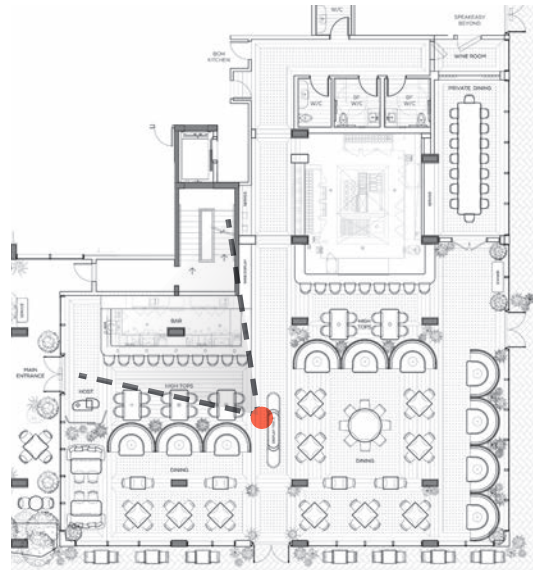

The
RAY
GRILL

THE RAY HOTEL

THE RAY GRILL

UPDATED SCHEMATIC DESIGN PRESENTATION - MAY 27TH, 2019

STUDIO
MUNGE

THE JOURNEY - 01 FLOOR PLAN - UPDATED FLOOR PLAN

KEY PLAN

RESTAURANT SEAT COUNT

INTERIOR SEAT COUNT: 159

DINING: 104
 BAR: 10 + 12
 KITCHEN: 9 + 8
 PDR: 16

EXTERIOR SEAT COUNT: 62

FRONT PATIO: 48
 SIDE PATIO: 14

TOTAL: 221

KEY PLAN

RESTAURANT INTERIORS

RESTAURANT INTERIORS

5. WINE DISPLAY

HIDDEN DOOR TO SPEAKEASY

RESTAURANT INTERIORS

1. DINING EXPERIENCE / DISPLAY TABLE

2. HIGH TOP TABLES / DISPLAY TABLE / HOST STATION & SCREEN

RESTAURANT INTERIORS

1. WASHROOM CORRIDORS

2. TYPICAL WASHROOM DESIGN