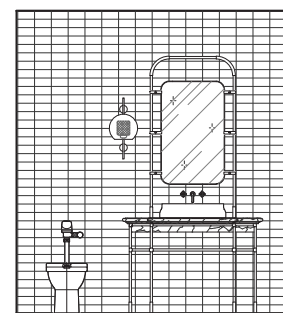

WINE DISPLAY

SERVICE STATION

TO B.O.H KITCHEN

RESTAURANT INTERIORS

3. KITCHEN PICK-UP / KITCHEN DISPLAY / DINING EXPERIENCE

RESTAURANT INTERIORS

3. PDR ENTRANCE

4. SPEAKEASY ENTRANCE

5. WINE DISPLAY

HIDDEN DOOR TO SPEAKEASY

RESTAURANT INTERIORS

1. DINING EXPERIENCE / DISPLAY TABLE

2. HIGH TOP TABLES / DISPLAY TABLE / HOST STATION & SCREEN

RESTAURANT INTERIORS

1. WASHROOM CORRIDORS

2. TYPICAL WASHROOM DESIGN