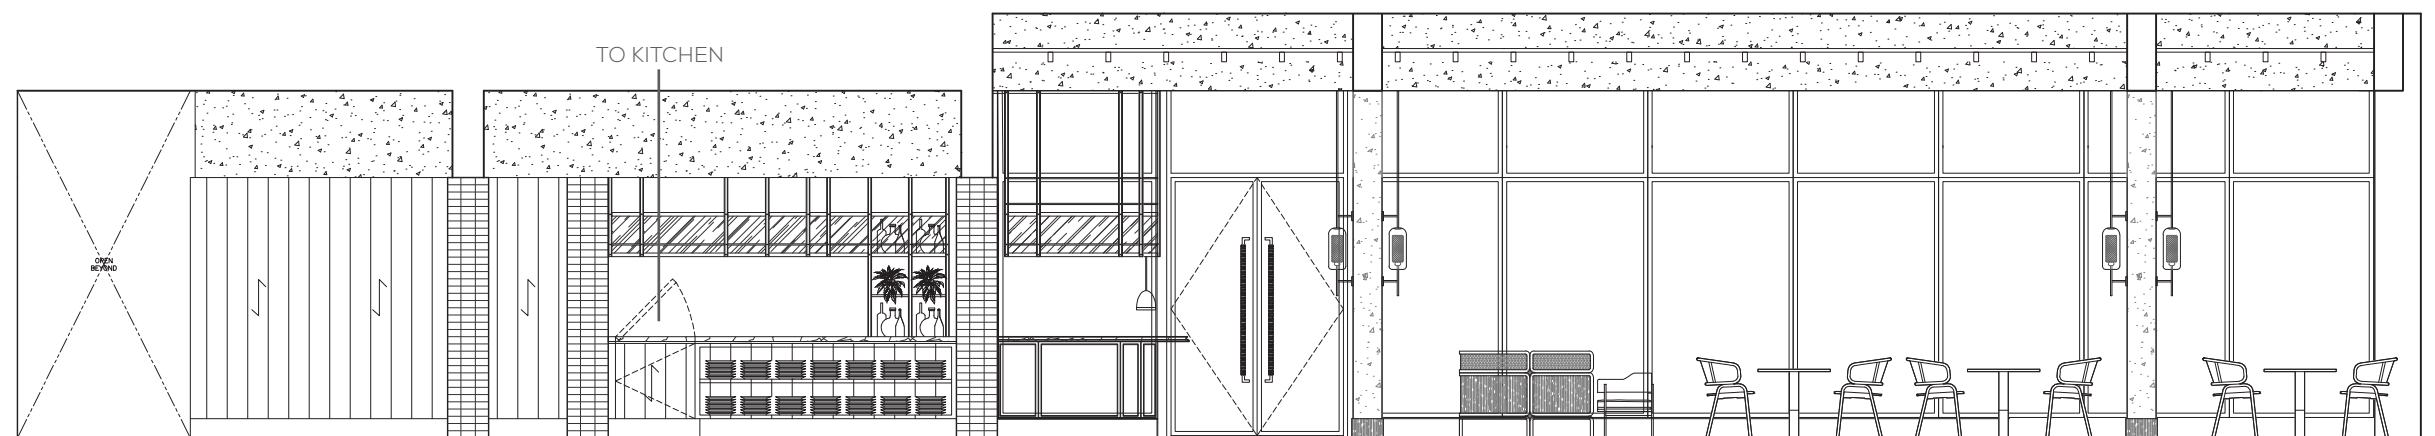

RESTAURANT INTERIORS

3. KITCHEN PICK-UP / KITCHEN DISPLAY / DINING EXPERIENCE