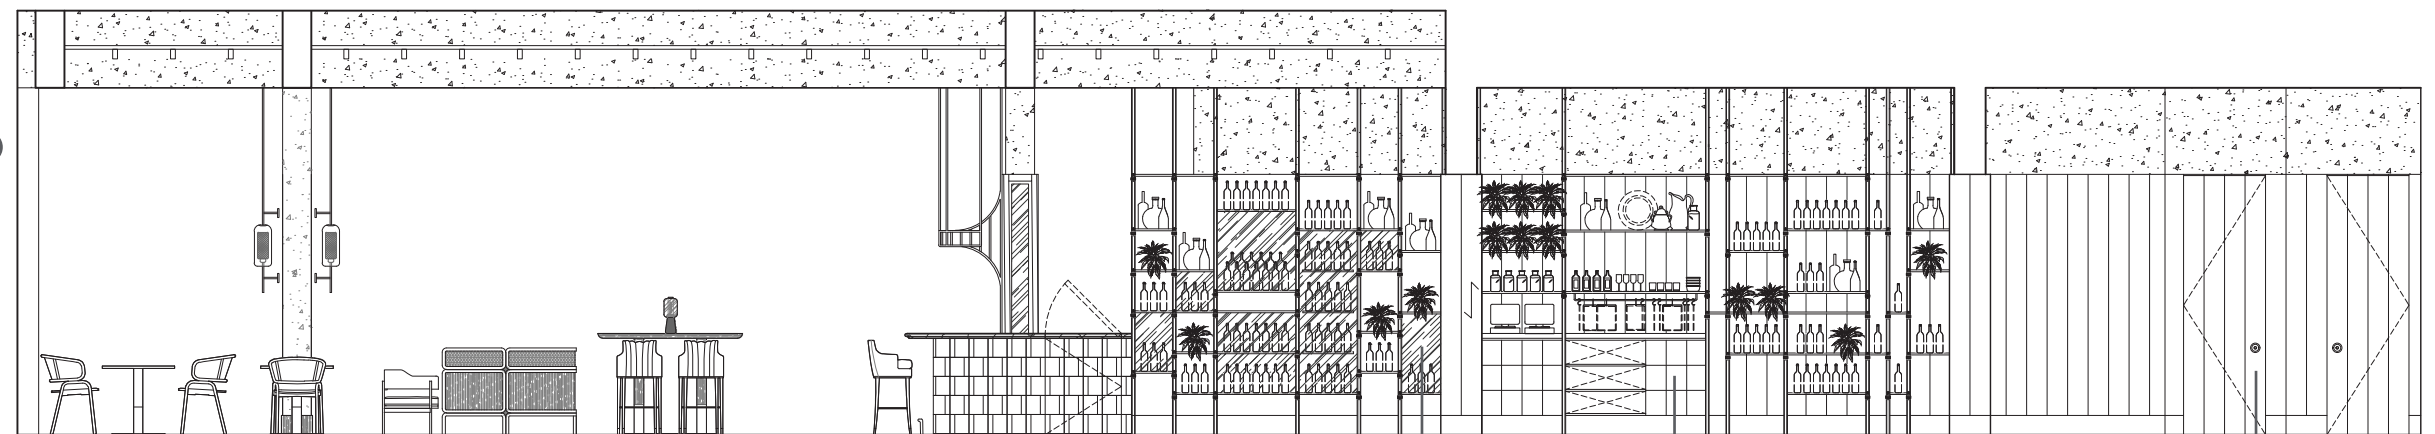

DOUBLE CANTILEVER PARASOL

WOOD FRAME

FABRIC

1. ENTRANCE / ACTIVE BAR / KITCHEN DISPLAY / PRIVATE DINING ENTRANCE

SOLID WOOD PDR ENTRY DOORS

2. DINING EXPERIENCE / ACTIVE BAR / WINE DISPLAY / SERVICE STATION / B.O.H.