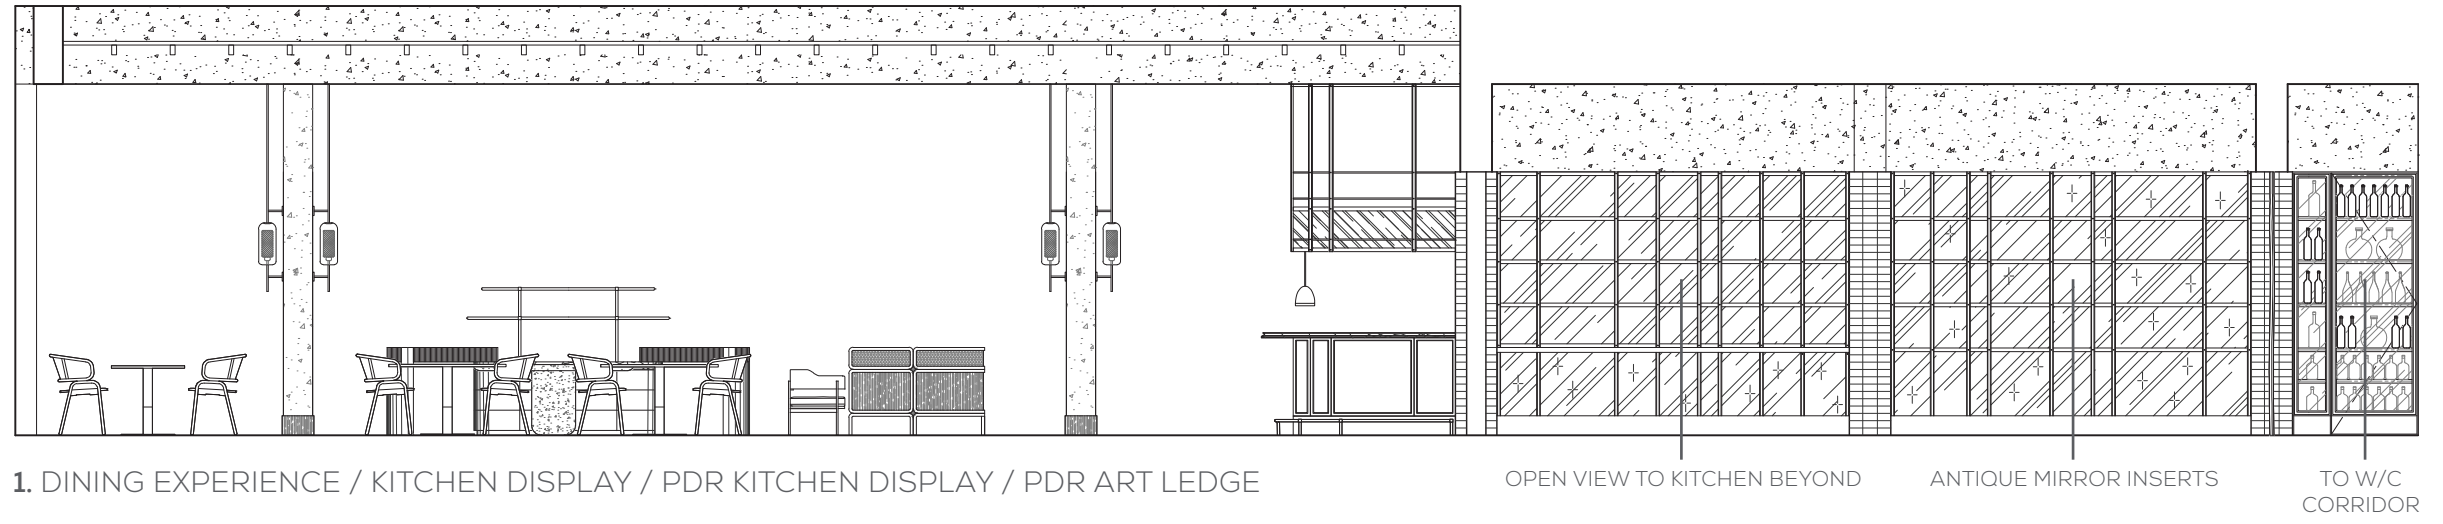

DOUBLE CANTILEVER PARASOL

WOOD FRAME

FABRIC

1. ENTRANCE / ACTIVE BAR / KITCHEN DISPLAY / PRIVATE DINING ENTRANCE

SOLID WOOD PDR ENTRY DOORS

2. DINING EXPERIENCE / ACTIVE BAR / WINE DISPLAY / SERVICE STATION / B.O.H.

WINE DISPLAY

SERVICE STATION

TO B.O.H KITCHEN

RESTAURANT INTERIORS

3. KITCHEN PICK-UP / KITCHEN DISPLAY / DINING EXPERIENCE

RESTAURANT INTERIORS

3. PDR ENTRANCE

4. SPEAKEASY ENTRANCE

5. WINE DISPLAY

HIDDEN DOOR TO SPEAKEASY

RESTAURANT INTERIORS

1. DINING EXPERIENCE / DISPLAY TABLE

2. HIGH TOP TABLES / DISPLAY TABLE / HOST STATION & SCREEN

RESTAURANT INTERIORS

1. WASHROOM CORRIDORS

2. TYPICAL WASHROOM DESIGN