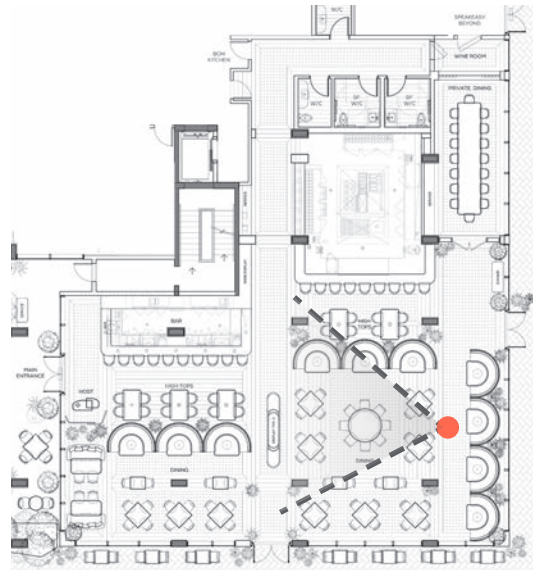

The
RAY
GRILL

THE RAY HOTEL

THE RAY GRILL

UPDATED SCHEMATIC DESIGN PRESENTATION - MAY 27TH, 2019

STUDIO
MUNGE

THE JOURNEY - 01 FLOOR PLAN - UPDATED FLOOR PLAN

KEY PLAN

RESTAURANT SEAT COUNT

INTERIOR SEAT COUNT: 159

DINING: 104
 BAR: 10 + 12
 KITCHEN: 9 + 8
 PDR: 16

EXTERIOR SEAT COUNT: 62

FRONT PATIO: 48
 SIDE PATIO: 14

TOTAL: 221

KEY PLAN

RESTAURANT INTERIORS

RESTAURANT INTERIORS

5. WINE DISPLAY

HIDDEN DOOR TO SPEAKEASY

RESTAURANT INTERIORS

1. DINING EXPERIENCE / DISPLAY TABLE

2. HIGH TOP TABLES / DISPLAY TABLE / HOST STATION & SCREEN

RESTAURANT INTERIORS

1. WASHROOM CORRIDORS

2. TYPICAL WASHROOM DESIGN