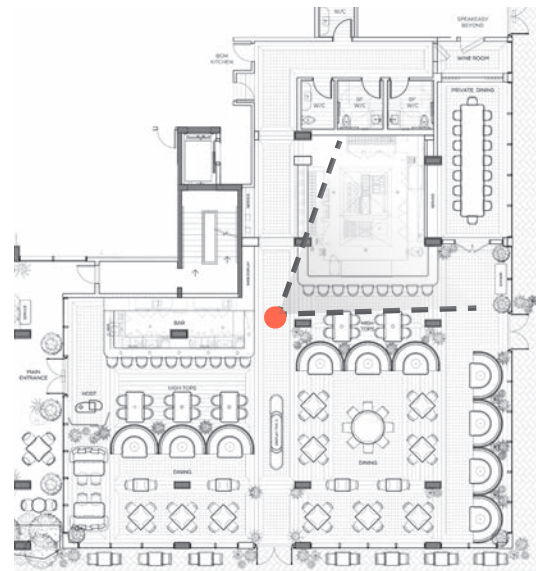

RESTAURANT INTERIORS