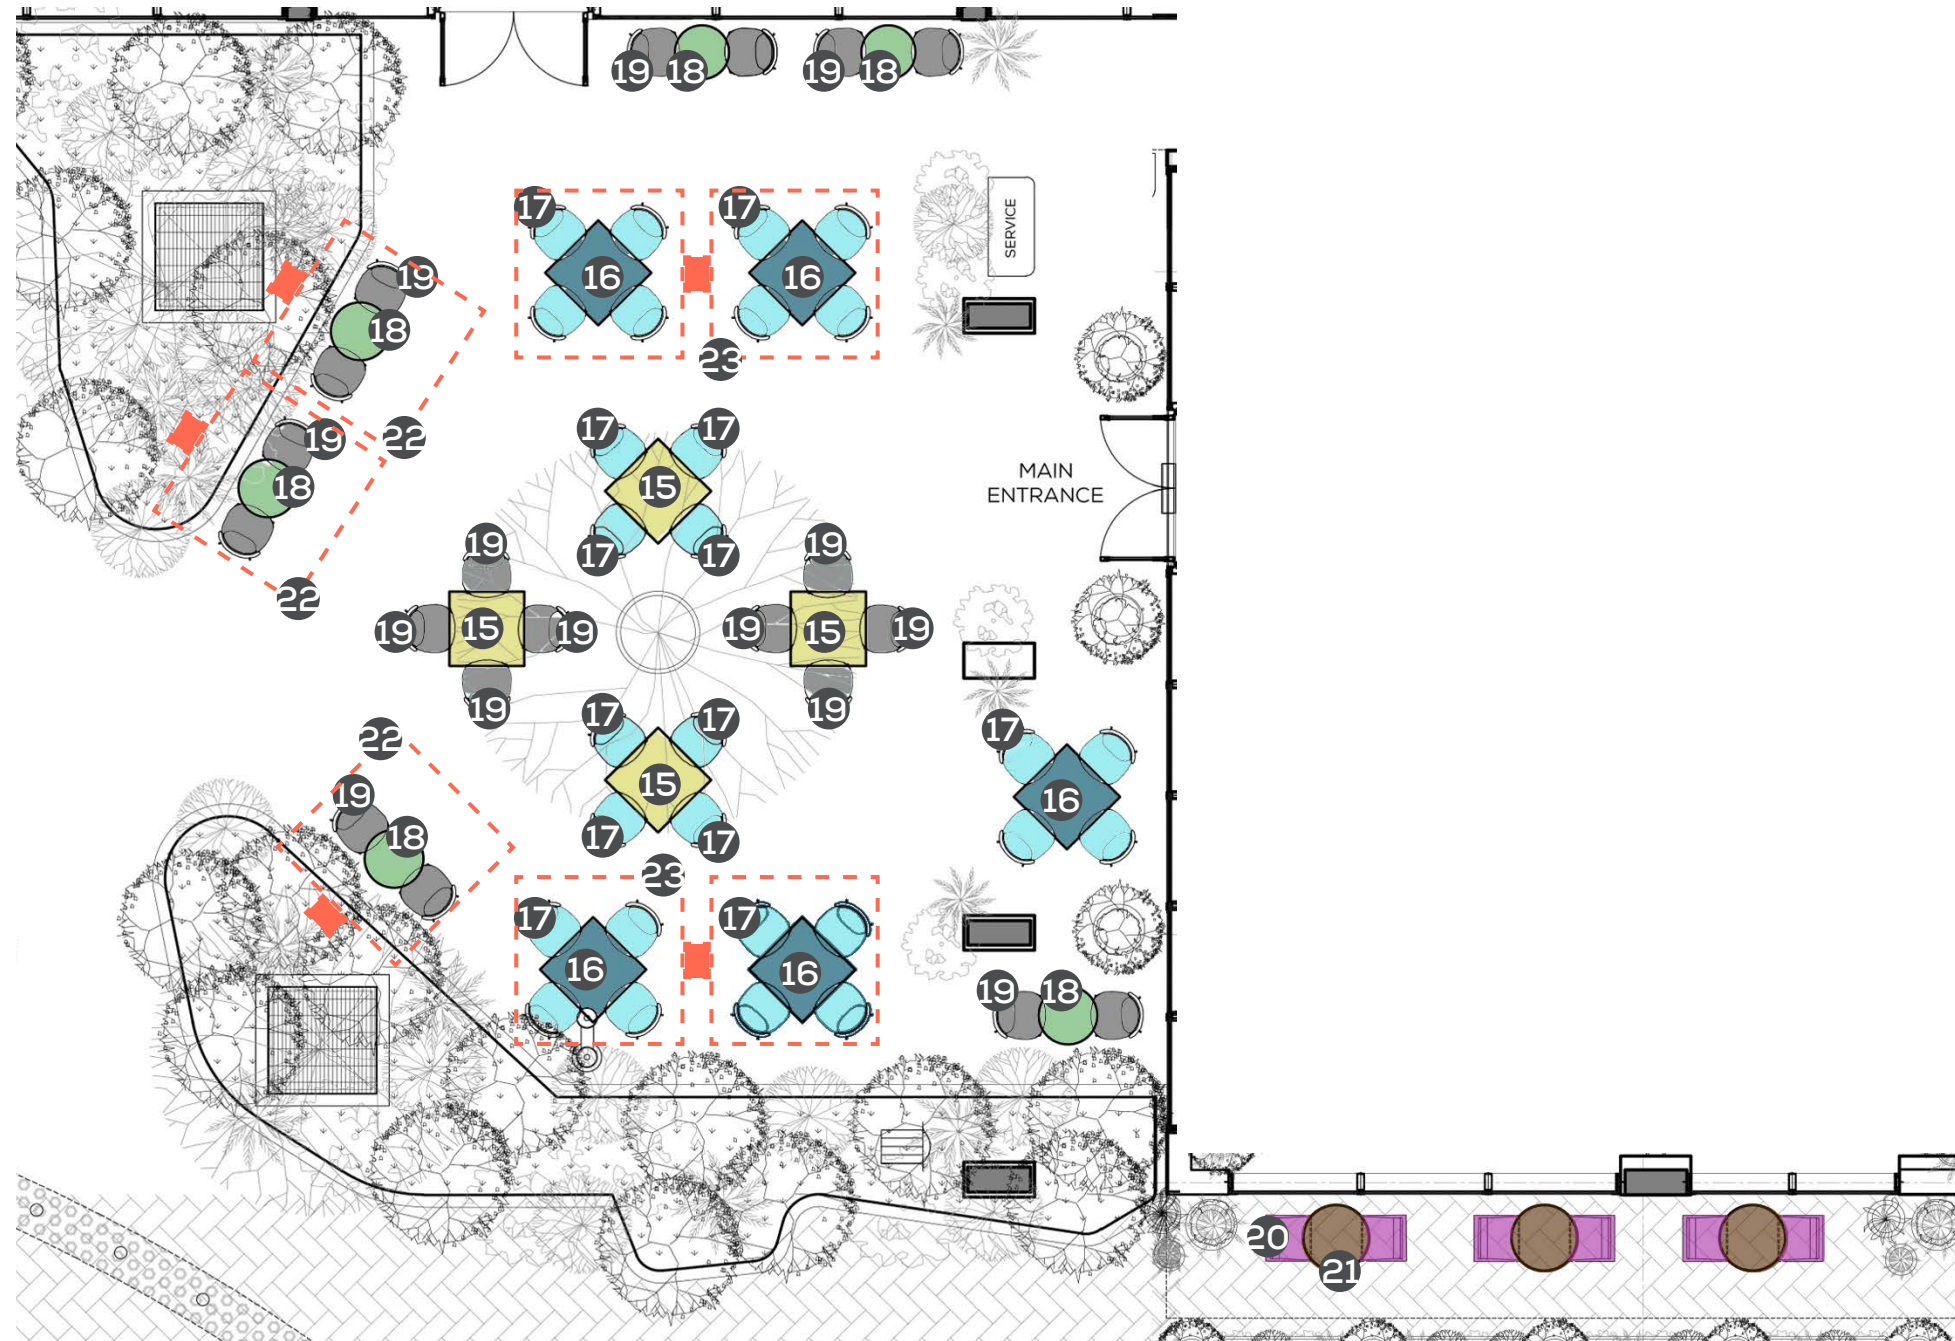

THE JOURNEY - 05 FURNITURE PLAN - EXTERIOR PATIO

THE JOURNEY - 05 FURNITURE - EXTERIOR PATIO

17

DINING CHAIR

SEAT PAD

WOOD FRAME

16

DINING TABLE - SQUARE WOOD TABLE TOP