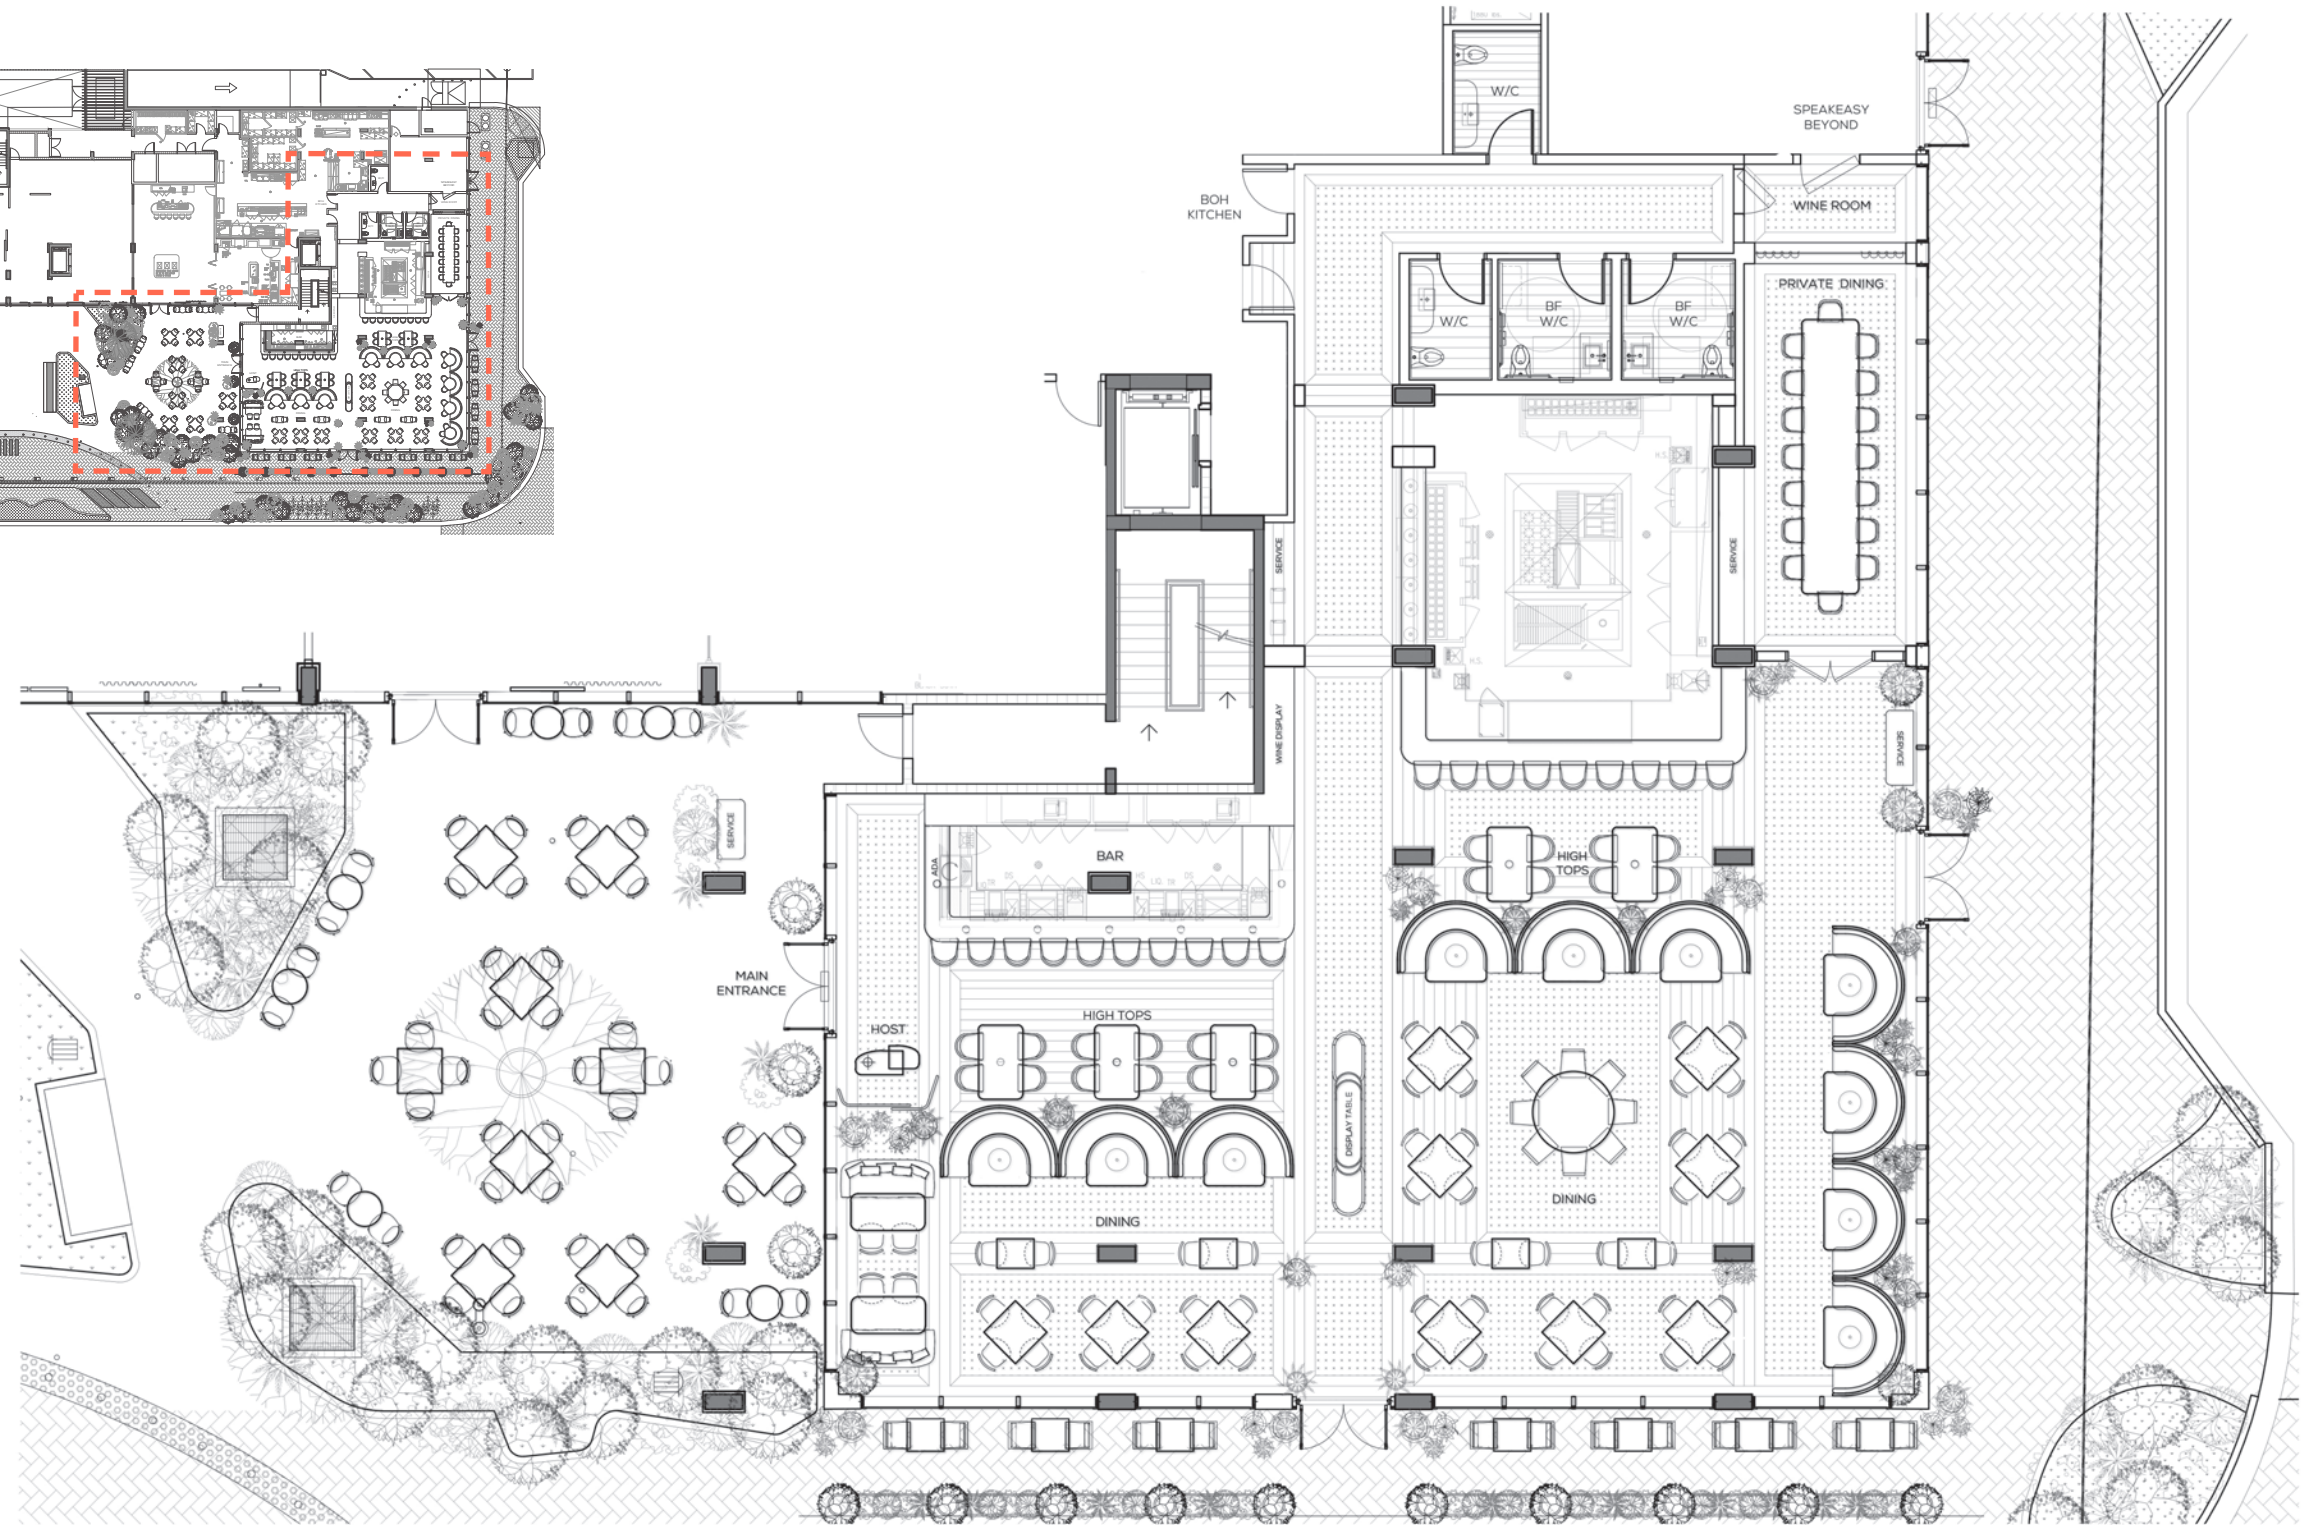

The
RAY
GRILL

THE RAY HOTEL

THE RAY GRILL

UPDATED SCHEMATIC DESIGN PRESENTATION - MAY 27TH, 2019

STUDIO
MUNGE

THE JOURNEY - 01 FLOOR PLAN - UPDATED FLOOR PLAN

KEY PLAN

RESTAURANT SEAT COUNT

INTERIOR SEAT COUNT: 159

DINING: 104
 BAR: 10 + 12
 KITCHEN: 9 + 8
 PDR: 16

EXTERIOR SEAT COUNT: 62

FRONT PATIO: 48
 SIDE PATIO: 14

TOTAL: 221

KEY PLAN

RESTAURANT INTERIORS

RESTAURANT INTERIORS