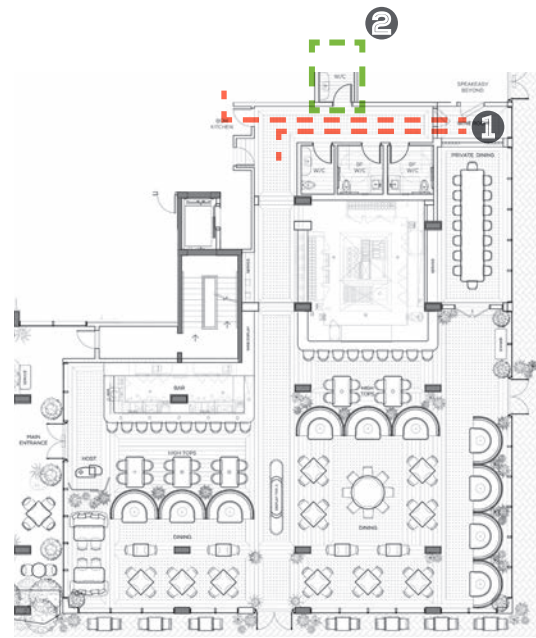

BAR STOOL

SEAT

WOOD FRAME

11

HIGH TOP TABLE BASE

HIGH TOP KITCHEN
STONE INSERT

HIGH TOP BAR
STONE INSERT

12

DOUBLE CANTILEVER PARASOL

WOOD FRAME

FABRIC

1. ENTRANCE / ACTIVE BAR / KITCHEN DISPLAY / PRIVATE DINING ENTRANCE

SOLID WOOD PDR ENTRY DOORS

2. DINING EXPERIENCE / ACTIVE BAR / WINE DISPLAY / SERVICE STATION / B.O.H.

WINE DISPLAY

SERVICE STATION

TO B.O.H KITCHEN

RESTAURANT INTERIORS

3. KITCHEN PICK-UP / KITCHEN DISPLAY / DINING EXPERIENCE

RESTAURANT INTERIORS

3. PDR ENTRANCE

4. SPEAKEASY ENTRANCE

5. WINE DISPLAY

HIDDEN DOOR TO SPEAKEASY

RESTAURANT INTERIORS

1. DINING EXPERIENCE / DISPLAY TABLE

2. HIGH TOP TABLES / DISPLAY TABLE / HOST STATION & SCREEN

RESTAURANT INTERIORS

1. WASHROOM CORRIDORS

2. TYPICAL WASHROOM DESIGN