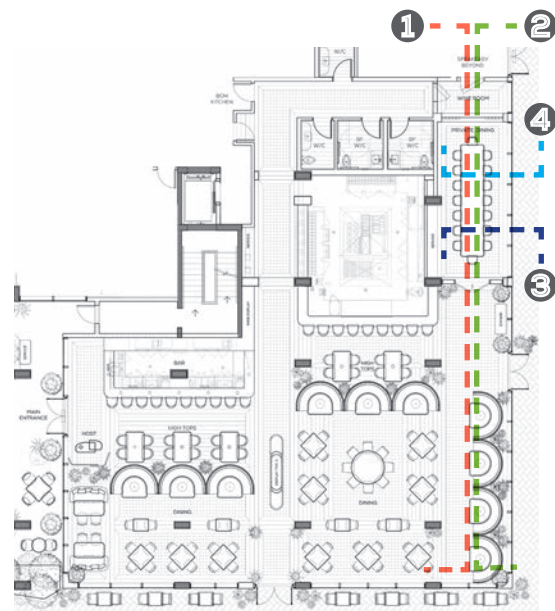

BAR STOOL

SEAT

WOOD FRAME

11

HIGH TOP TABLE BASE

HIGH TOP KITCHEN
STONE INSERT

HIGH TOP BAR
STONE INSERT

12

DOUBLE CANTILEVER PARASOL

WOOD FRAME

FABRIC

1. ENTRANCE / ACTIVE BAR / KITCHEN DISPLAY / PRIVATE DINING ENTRANCE

SOLID WOOD PDR ENTRY DOORS

2. DINING EXPERIENCE / ACTIVE BAR / WINE DISPLAY / SERVICE STATION / B.O.H.

WINE DISPLAY

SERVICE STATION

TO B.O.H KITCHEN

RESTAURANT INTERIORS

3. KITCHEN PICK-UP / KITCHEN DISPLAY / DINING EXPERIENCE

RESTAURANT INTERIORS

3. PDR ENTRANCE

4. SPEAKEASY ENTRANCE

5. WINE DISPLAY

HIDDEN DOOR TO SPEAKEASY

RESTAURANT INTERIORS

1. DINING EXPERIENCE / DISPLAY TABLE

2. HIGH TOP TABLES / DISPLAY TABLE / HOST STATION & SCREEN

RESTAURANT INTERIORS

1. WASHROOM CORRIDORS

2. TYPICAL WASHROOM DESIGN