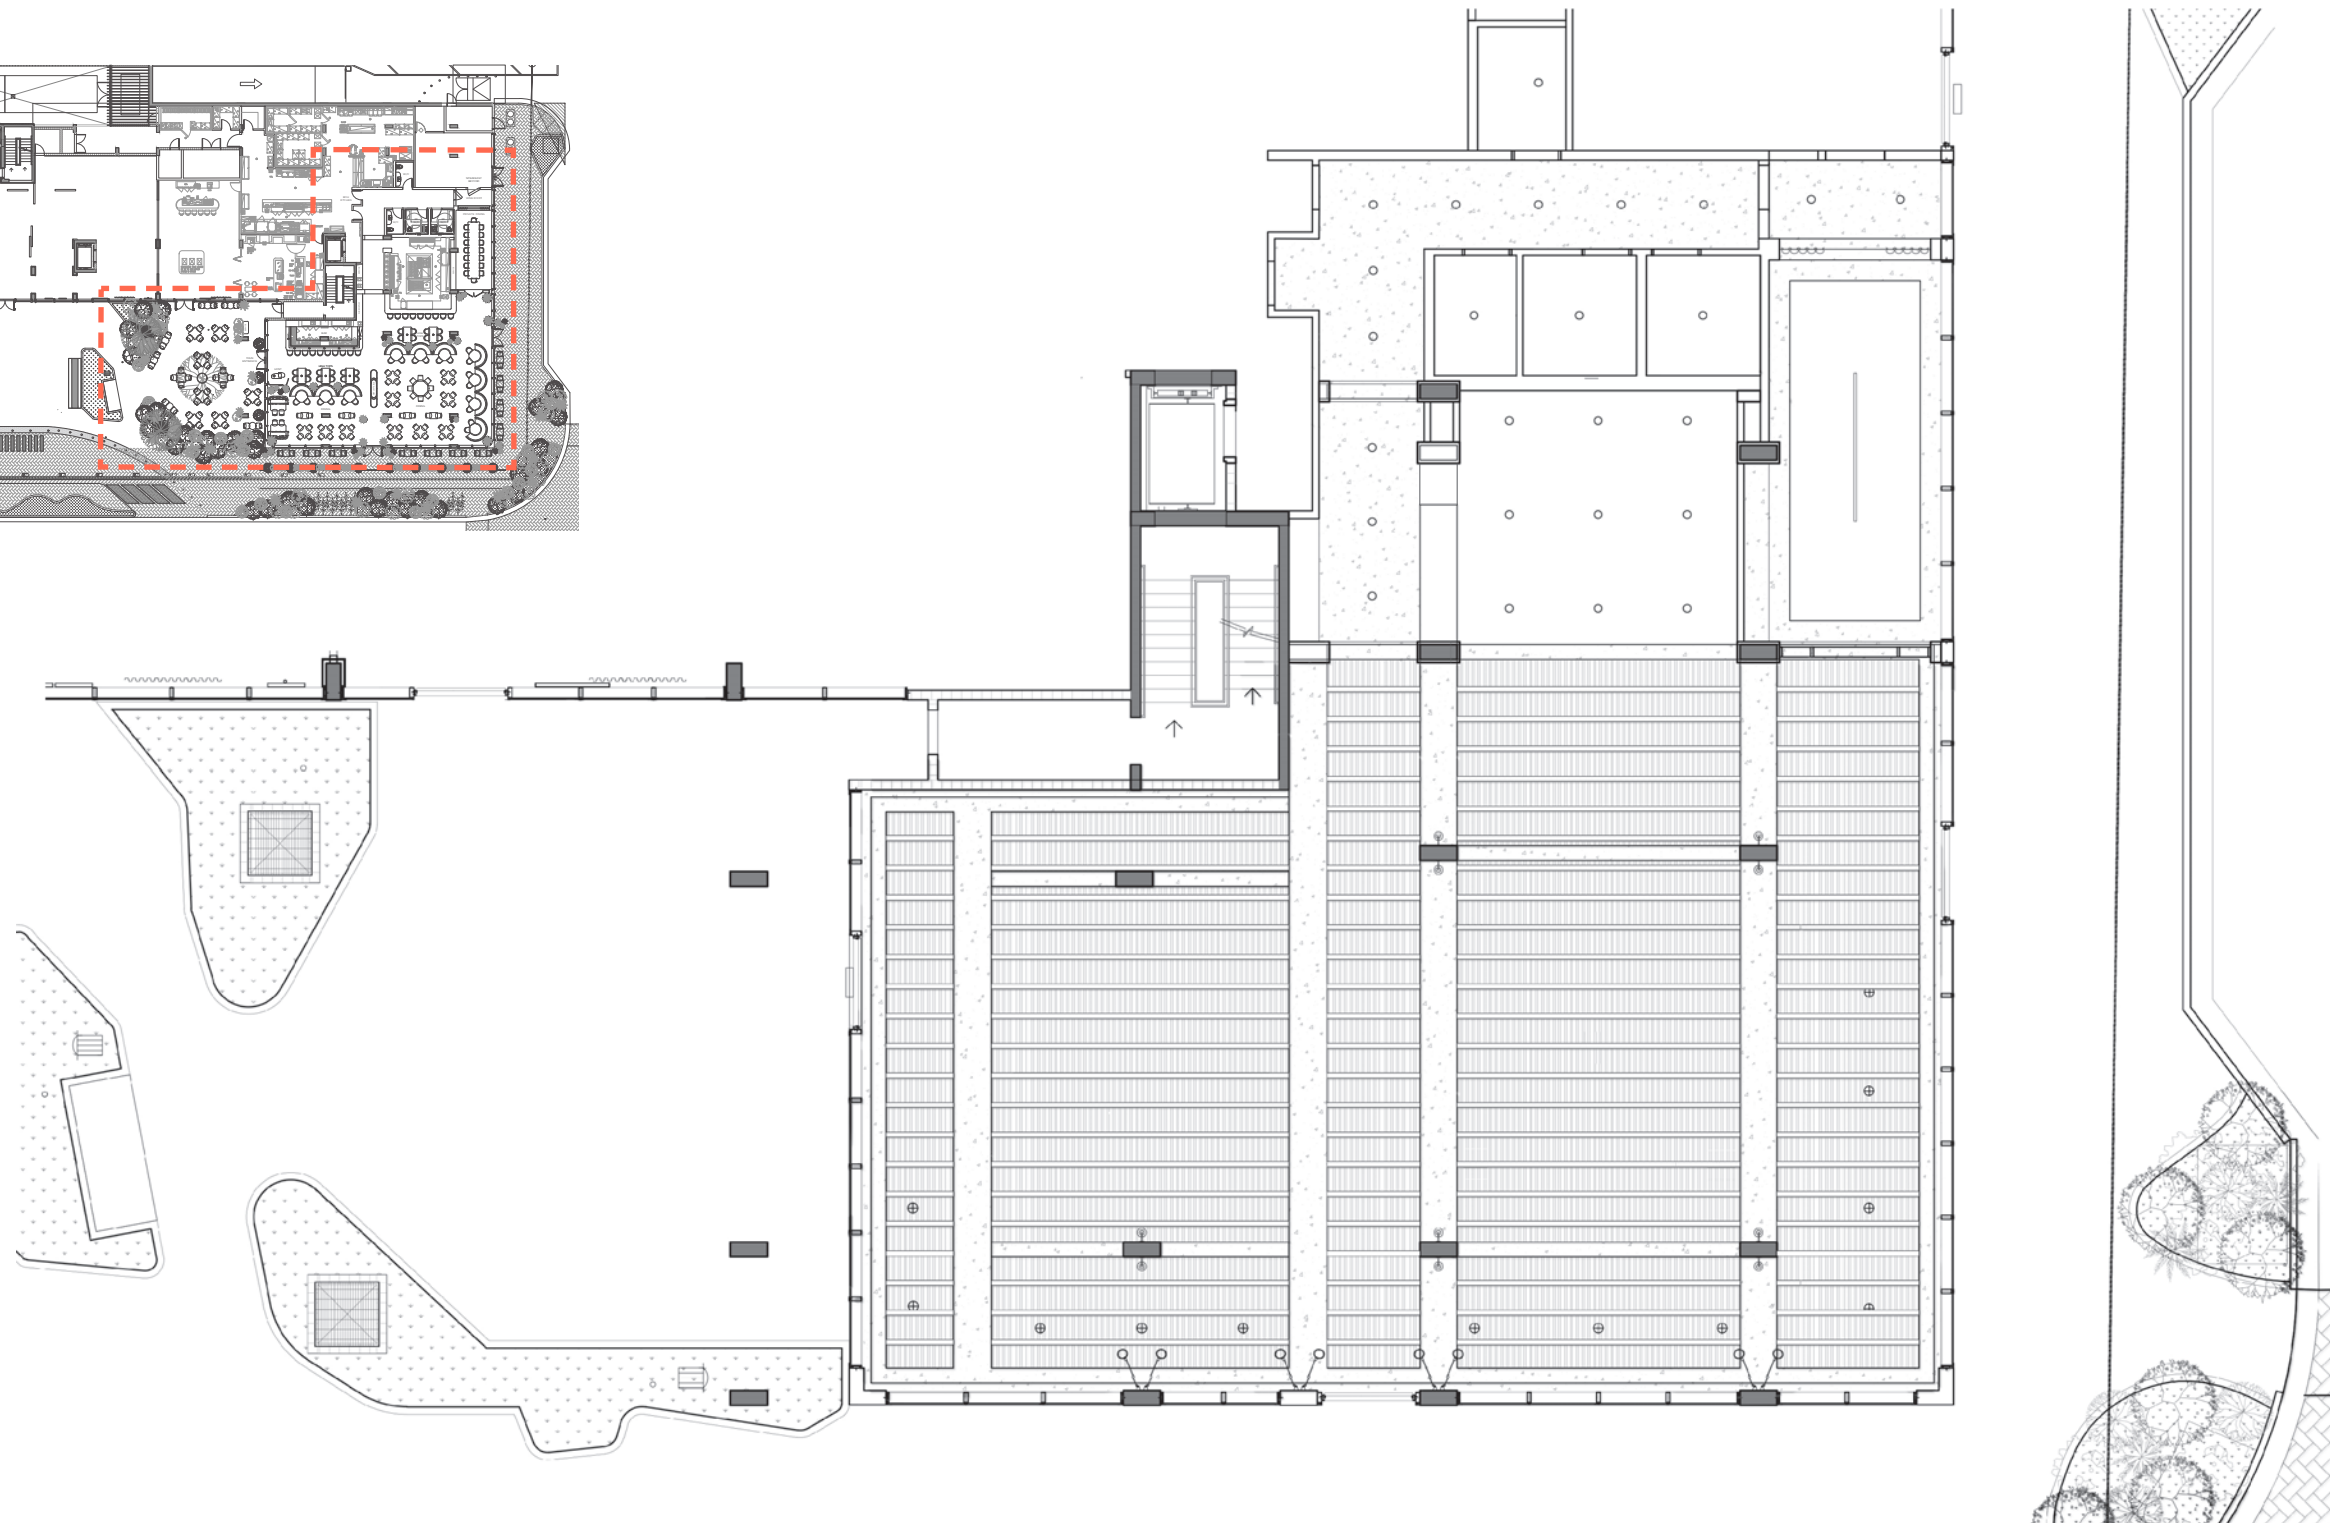

INTERIOR SEAT COUNT: 159

DINING: 104
 BAR: 10 + 12
 KITCHEN: 9 + 8
 PDR: 16

EXTERIOR SEAT COUNT: 62

FRONT PATIO: 48
 SIDE PATIO: 14

TOTAL: 221

KEY PLAN

RESTAURANT INTERIORS

RESTAURANT INTERIORS