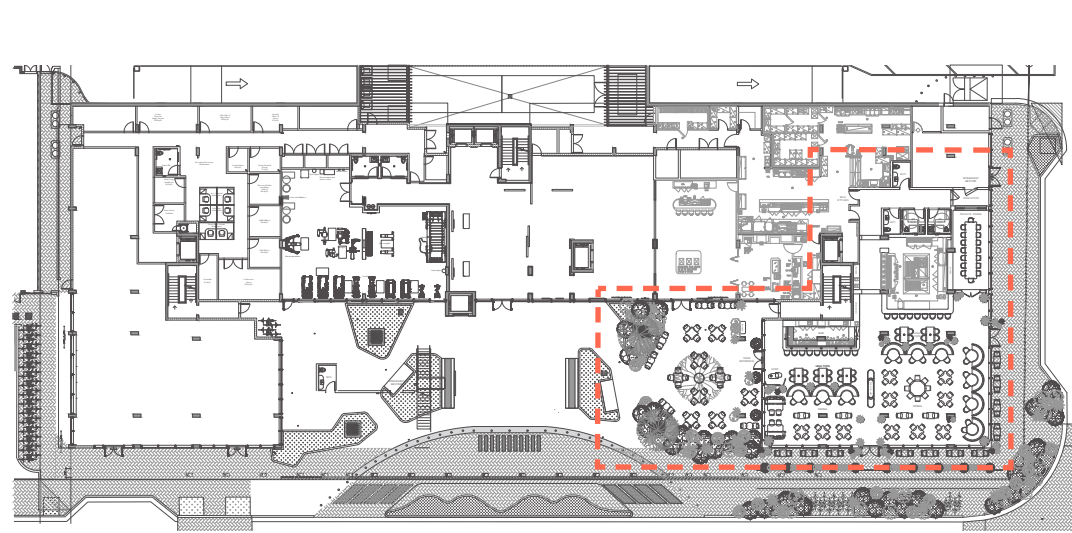

The
RAY
GRILL

THE RAY HOTEL

THE RAY GRILL

UPDATED SCHEMATIC DESIGN PRESENTATION - MAY 27TH, 2019

STUDIO
MUNGE

THE JOURNEY - 01 FLOOR PLAN - UPDATED FLOOR PLAN

KEY PLAN

RESTAURANT SEAT COUNT

INTERIOR SEAT COUNT: 159

DINING: 104
 BAR: 10 + 12
 KITCHEN: 9 + 8
 PDR: 16

EXTERIOR SEAT COUNT: 62

FRONT PATIO: 48
 SIDE PATIO: 14

TOTAL: 221

KEY PLAN

RESTAURANT INTERIORS

RESTAURANT INTERIORS

5. WINE DISPLAY

HIDDEN DOOR TO SPEAKEASY

RESTAURANT INTERIORS

1. DINING EXPERIENCE / DISPLAY TABLE

2. HIGH TOP TABLES / DISPLAY TABLE / HOST STATION & SCREEN

RESTAURANT INTERIORS

1. WASHROOM CORRIDORS

2. TYPICAL WASHROOM DESIGN