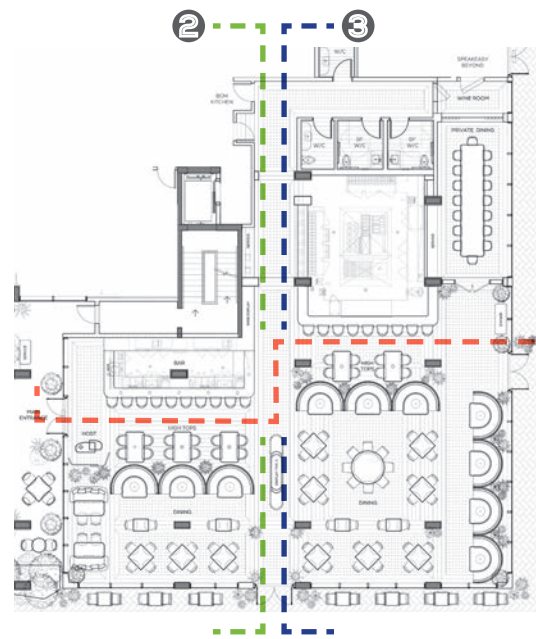

DOUBLE CANTILEVER PARASOL

WOOD FRAME

FABRIC

1. ENTRANCE / ACTIVE BAR / KITCHEN DISPLAY / PRIVATE DINING ENTRANCE

SOLID WOOD PDR ENTRY DOORS

2. DINING EXPERIENCE / ACTIVE BAR / WINE DISPLAY / SERVICE STATION / B.O.H.

WINE DISPLAY

SERVICE STATION

TO B.O.H KITCHEN

RESTAURANT INTERIORS

3. KITCHEN PICK-UP / KITCHEN DISPLAY / DINING EXPERIENCE

RESTAURANT INTERIORS

3. PDR ENTRANCE

4. SPEAKEASY ENTRANCE

5. WINE DISPLAY

HIDDEN DOOR TO SPEAKEASY

RESTAURANT INTERIORS

1. DINING EXPERIENCE / DISPLAY TABLE

2. HIGH TOP TABLES / DISPLAY TABLE / HOST STATION & SCREEN

RESTAURANT INTERIORS

1. WASHROOM CORRIDORS

2. TYPICAL WASHROOM DESIGN