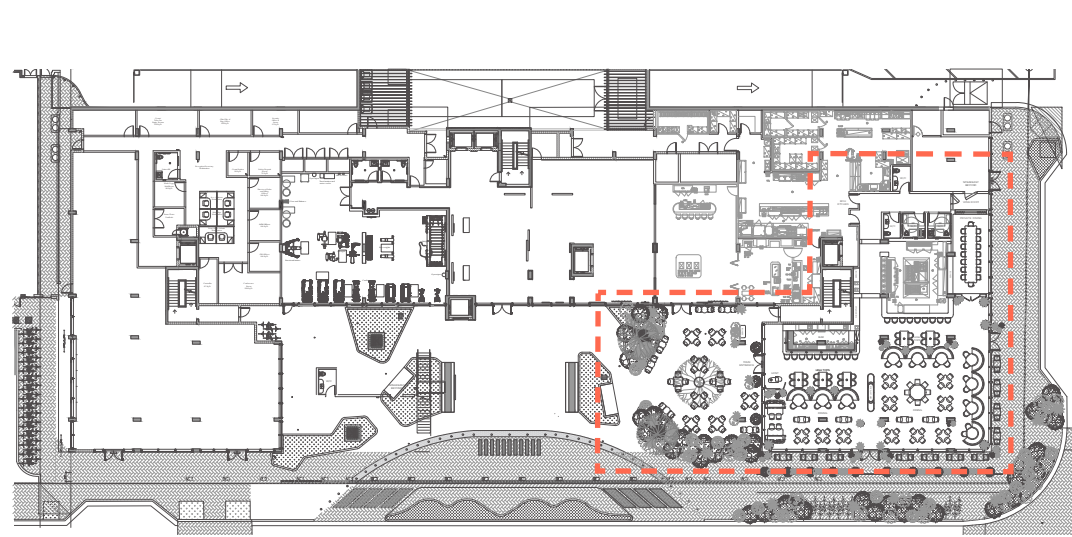

The
RAY
GRILL

THE RAY HOTEL

THE RAY GRILL

UPDATED SCHEMATIC DESIGN PRESENTATION - MAY 27TH, 2019

STUDIO
MUNGE

THE JOURNEY - 01 FLOOR PLAN - UPDATED FLOOR PLAN

KEY PLAN

RESTAURANT SEAT COUNT

INTERIOR SEAT COUNT: 159

DINING: 104
 BAR: 10 + 12
 KITCHEN: 9 + 8
 PDR: 16

EXTERIOR SEAT COUNT: 62

FRONT PATIO: 48
 SIDE PATIO: 14

TOTAL: 221

KEY PLAN

RESTAURANT INTERIORS

RESTAURANT INTERIORS

5. WINE DISPLAY

HIDDEN DOOR TO SPEAKEASY

RESTAURANT INTERIORS

1. DINING EXPERIENCE / DISPLAY TABLE

2. HIGH TOP TABLES / DISPLAY TABLE / HOST STATION & SCREEN

RESTAURANT INTERIORS

1. WASHROOM CORRIDORS

2. TYPICAL WASHROOM DESIGN