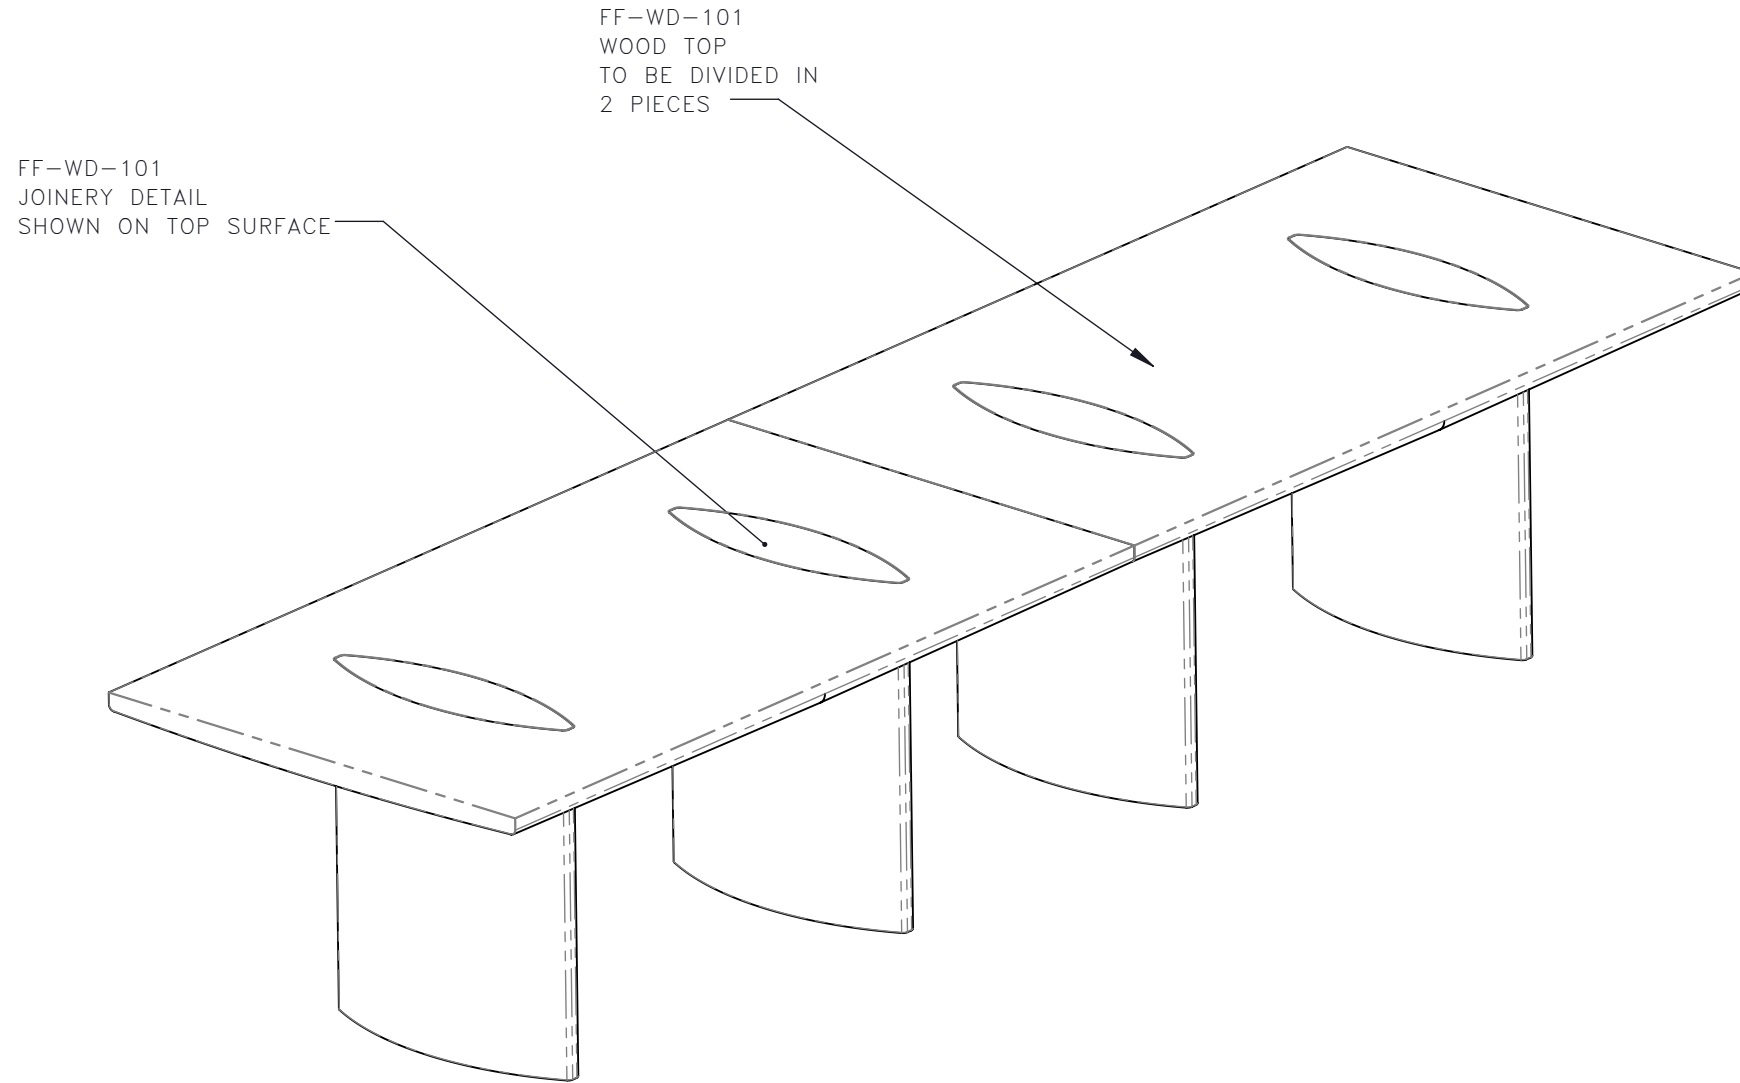

STUDIO MUNGE
E
D
C
B
A
Y

FOR DESIGN INTENT ONLY

DRAWING ARE NOT TO BE SCALED. CONTRACTOR MUST CHECK AND VERIFY ALL JOB DIMENSIONS, DRAWINGS, DETAILS AND SPECIFICATIONS; AND REPORT ANY DISCREPANCIES TO DESIGNER BEFORE PROCEEDING WITH WORK.

-REV/	-ISSUED FOR	-DATE

4	CG-108	PDR TABLE ISOMETRIC FRONT
	1:15	

**STUDIO
MUNGE**
25 WINGOLD AVENUE
TORONTO, ONTARIO
M6B 1P8 CANADA
416.588.1668
STUDIOMUNGE.COM

-SCALE AS NOTED	-DATE 7/24/20
-DRAWN BY CS	-CHECKED BY
-PROJECT NAME THE RAY GRILL	
-DRAWING TITLE CG-108 PDR TABLE	
-PROJECT NUMBER 18113	
-DRAWING NUMBER 2 / 3