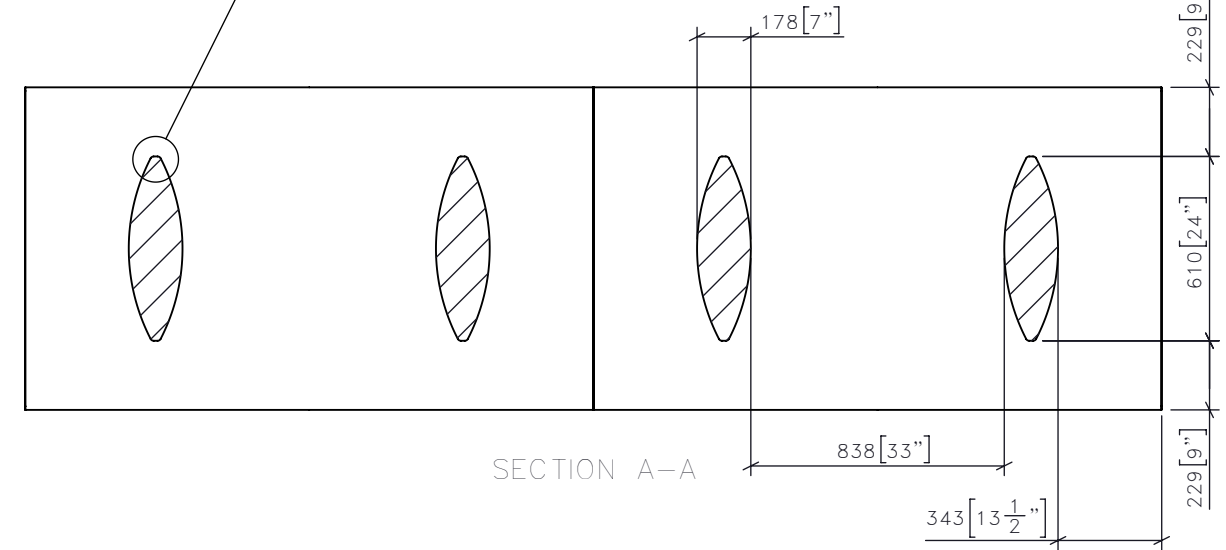

4 CG-108 PDR TABLE FRONT ELEVATION
1:25

FF-WD-101 WOOD TOP TO BE DIVIDED IN 2 PIECES

DETAIL H SCALE 1 : 8

SECTION A-A