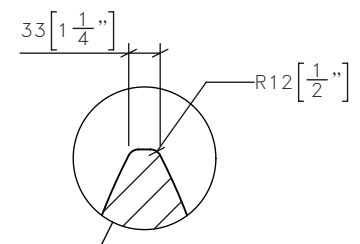

FF-WD-101 WOOD LEGS TO CUT THROUGH THE TOP

PROVIDE LOW PROFILE LEVELLERS OR GLIDES AS REQUIRED

INCREASED FROM 40" to 42"

FF-WD-101 WOOD TOP TO BE DIVIDED IN 2 PIECES

-REV/	-ISSUED FOR	-DATE

STUDIO MUNGE
25 WINGOLD AVENUE
TORONTO, ONTARIO
M6B 1P8 CANADA
416.588.1668
STUDIOMUNGE.COM

-SCALE AS NOTED
-DATE 7/24/20

-DRAWN BY CS
-CHECKED BY

-PROJECT NAME

THE RAY GRILL

-DRAWING TITLE

CG-108 PDR TABLE

-PROJECT NUMBER 18113

-DRAWING NUMBER 1 / 3