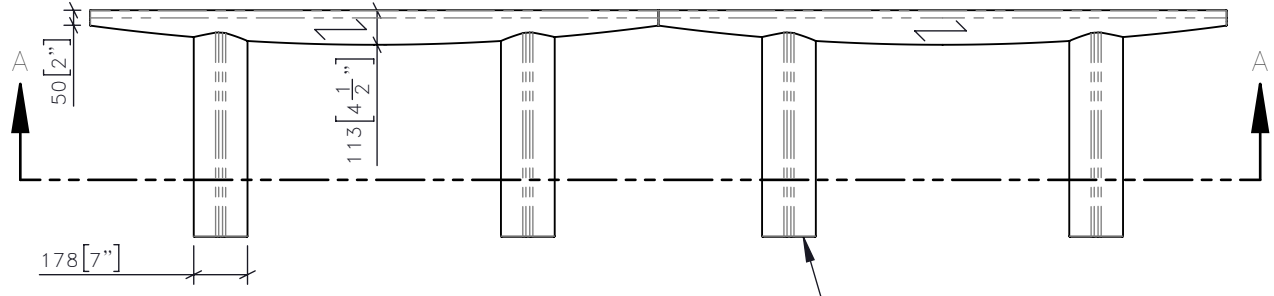

**1** CG-108 PDR TABLE FRONT ELEVATION  
1:25

FF-WD-101 WOOD LEGS TO CUT THROUGH THE TOP

**3** CG-108 PDR TABLE SIDE ELEVATION  
1:25

PROVIDE LOW PROFILE LEVELLERS OR GLIDES AS REQUIRED

INCREASED FROM 40" to 42"

**2** CG-108 PDR TABLE PLAN  
1:25

FF-WD-101 WOOD TOP TO BE DIVIDED IN 2 PIECES

DETAIL H SCALE 1 : 8

SECTION A-A

**4** CG-108 PDR TABLE FRONT ELEVATION  
1:25

-REV/	-ISSUED FOR	-DATE

**STUDIO MUNGE**  
25 WINGOLD AVENUE  
TORONTO, ONTARIO  
M6B 1P8 CANADA  
416.588.1668  
STUDIOMUNGE.COM