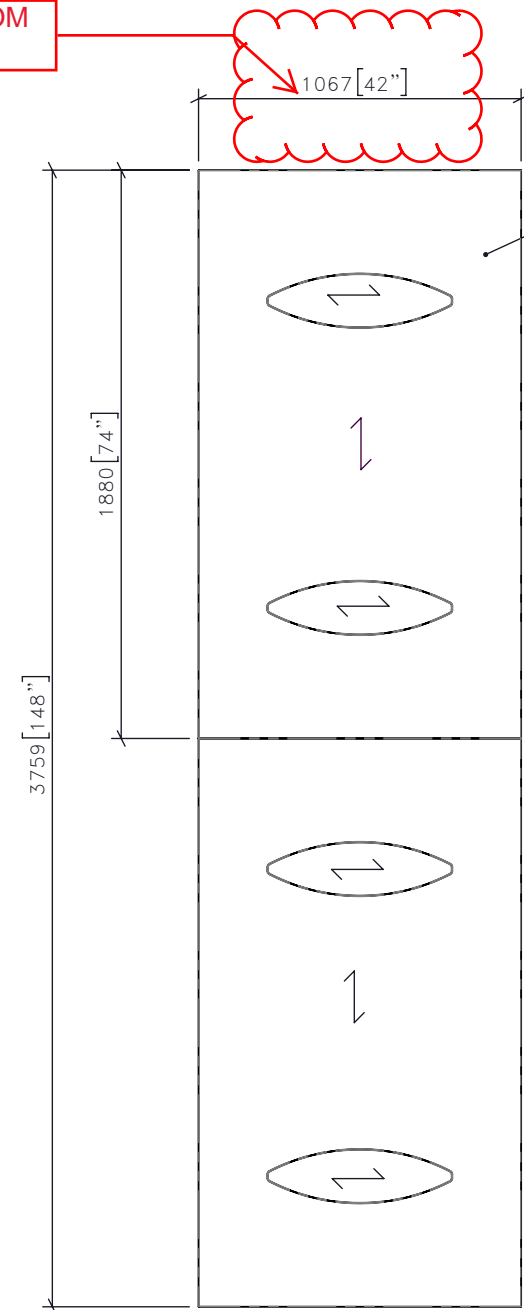

**1** CG-108 PDR TABLE FRONT ELEVATION  
1:25

FF-WD-101 WOOD LEGS TO CUT THROUGH THE TOP

**3** CG-108 PDR TABLE SIDE ELEVATION  
1:25

PROVIDE LOW PROFILE LEVELLERS OR GLIDES AS REQUIRED

INCREASED FROM 40" to 42"

**2** CG-108 PDR TABLE PLAN  
1:25

FF-WD-101 WOOD TOP TO BE DIVIDED IN 2 PIECES

DETAIL H SCALE 1 : 8

SECTION A-A

**4** CG-108 PDR TABLE FRONT ELEVATION  
1:25

-REV/	-ISSUED FOR	-DATE

**STUDIO MUNGE**  
25 WINGOLD AVENUE  
TORONTO, ONTARIO  
M6B 1P8 CANADA  
416.588.1668  
STUDIOMUNGE.COM

-SCALE AS NOTED  
-DATE 7/24/20

-DRAWN BY CS  
-CHECKED BY

-PROJECT NAME

THE RAY GRILL

-DRAWING TITLE

CG-108 PDR TABLE

-PROJECT NUMBER 18113

-DRAWING NUMBER 1 / 3

-REV/	-ISSUED FOR	-DATE

4	CG-108	PDR TABLE ISOMETRIC FRONT
	1:15	

**STUDIO  
MUNGE**  
25 WINGOLD AVENUE  
TORONTO, ONTARIO  
M6B 1P8 CANADA  
416.588.1668  
STUDIOMUNGE.COM

<b>-SCALE</b> AS NOTED	<b>-DATE</b> 7/24/20
<b>-DRAWN BY</b> CS	<b>-CHECKED BY</b> 
<b>-PROJECT NAME</b>  THE RAY GRILL	
<b>-DRAWING TITLE</b>  CG-108 PDR TABLE	
<b>-PROJECT NUMBER</b> 18113	
<b>-DRAWING NUMBER</b> 2 / 3	