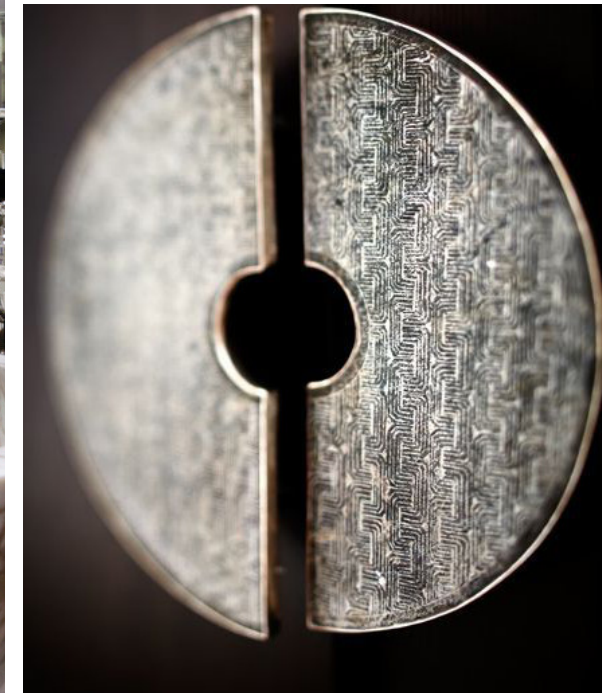

住宅式细节

RESIDENTIAL DETAIL

A traditional Chinese ink wash painting depicting a serene scene by a river. In the foreground, a fisherman wearing a wide-brimmed hat sits on a large, flat rock, holding a long fishing rod that extends into the water. Beside him are several birds, including a white crane and a black bird, and a small vase. The rock is situated in the middle of a calm river, with its reflection clearly visible in the water. In the background, a large, gnarled tree with thick, hanging roots stands on the bank, its reflection also visible in the water. The overall atmosphere is peaceful and contemplative.