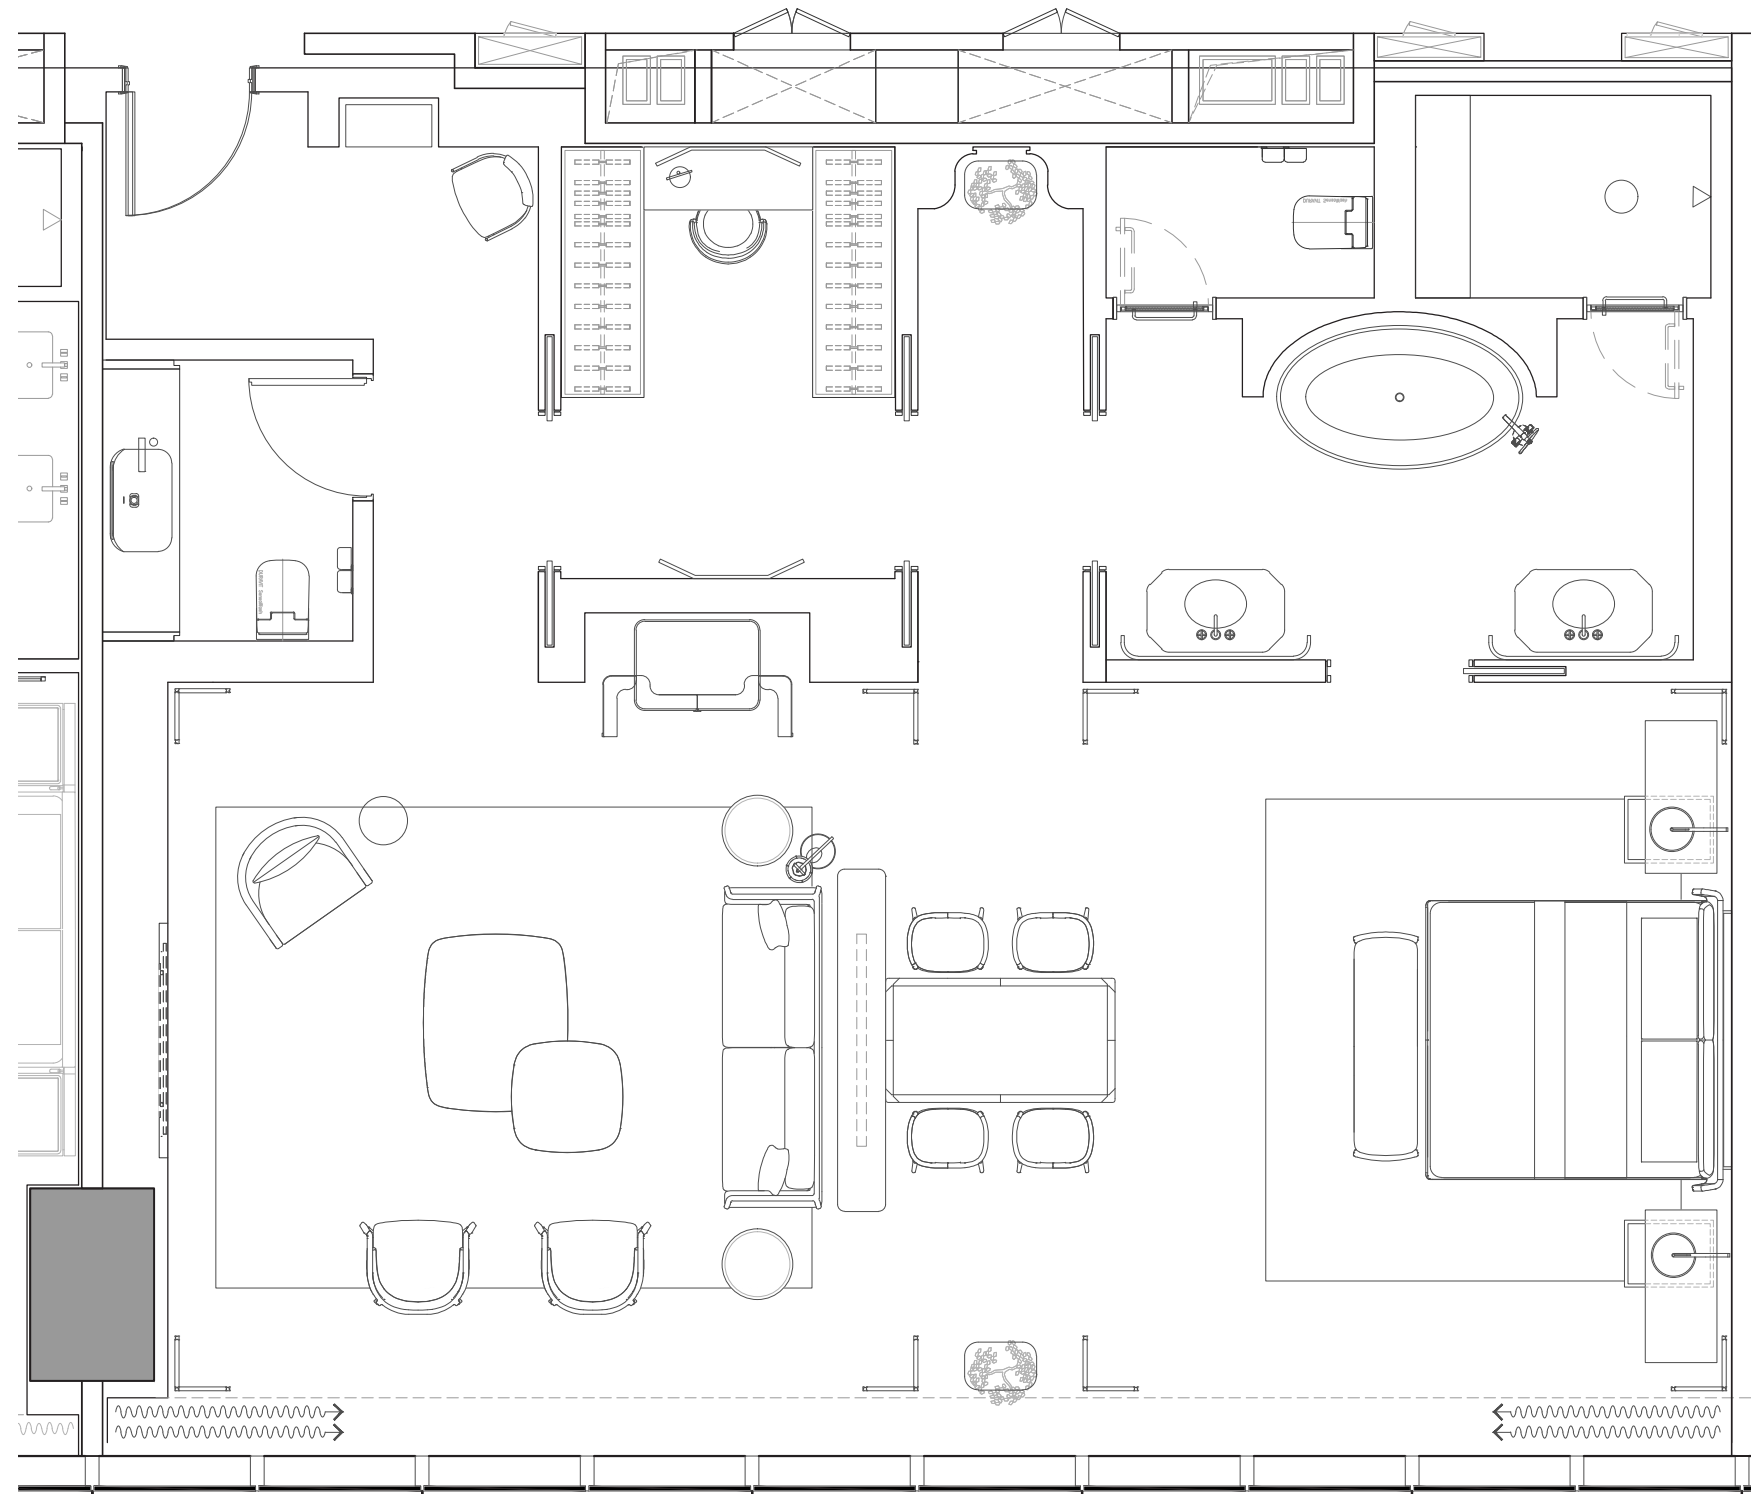

地毯设计意图
BEDROOM CARPET DESIGN INTENT

地毯设计意图
LIVING ROOM CARPET DESIGN INTENT

崂山云海为灵感
INSPIRED BY LAOSHAN CLOUDS

A traditional Chinese ink wash painting depicting a serene scene by a river. In the foreground, a fisherman wearing a wide-brimmed hat sits on a large, flat rock, holding a long fishing rod that extends into the water. Beside him are two ceramic pots. A white bird, possibly a crane or heron, stands on the rock. In the background, a large, gnarled tree with thick, vertical roots stands on the bank, its branches reaching over the water. The water is calm, reflecting the scene. The overall style is minimalist and evocative, typical of traditional Chinese landscape art.

SIGNATURE SUITE
特色套房

场景
IN-SITU

客厅座位组合
LIVING ROOM SEATING GROUP

座椅后背
ARMCHAIR BACK

沙发&座椅布料
SOFA FABRIC

点缀靠枕
ACCENT PILLOW

座椅后背
ARMCHAIR BACK

座椅座位
ARMCHAIR SEAT