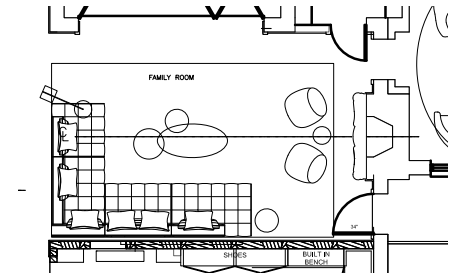

THE FAMILY ROOM | FF&E FURNITURE BOARD