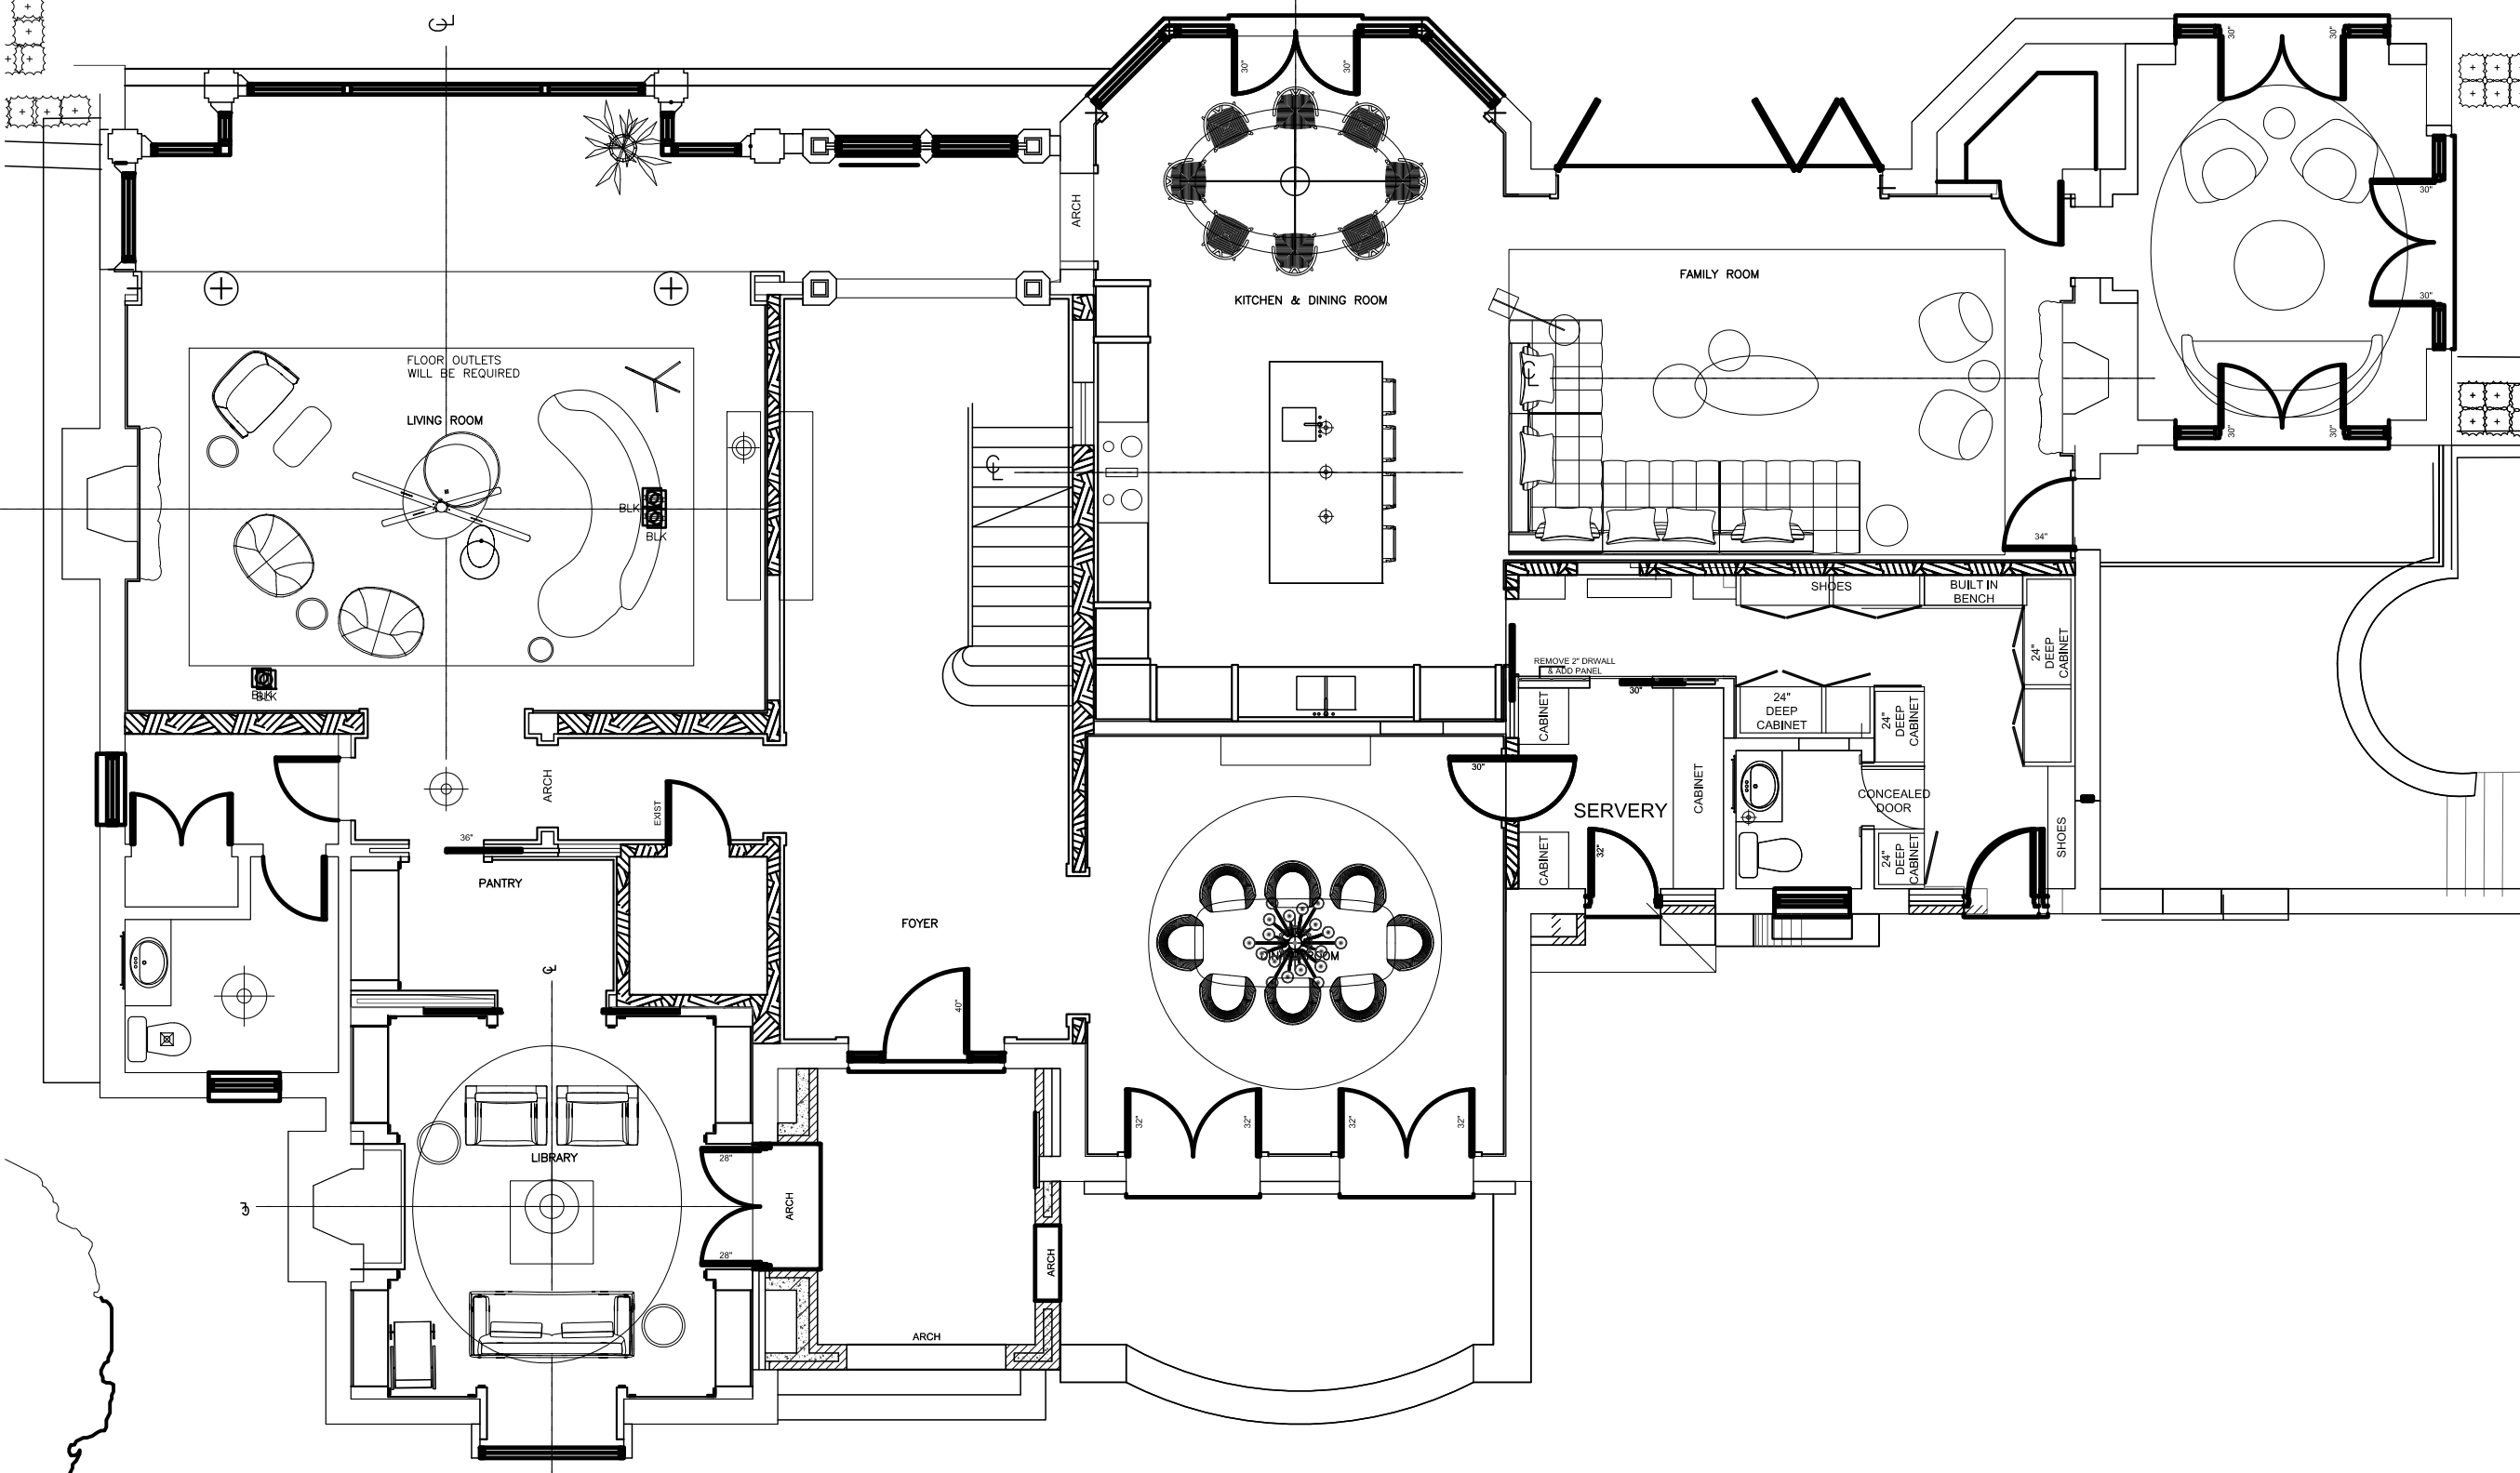

# 33 EDGEHILL

FF&E, LEVEL 1: 100% CONCEPT / 50% SCHEMATIC

2021-04-15

STUDIO  
MUNGE

FURNITURE PLAN LEVEL 1 | FF&E DESIGN CONCEPT

THE GREAT ROOM | FF&E LAYOUT

THE GREAT ROOM | FF&E DESIGN CONCEPT

THE GREAT ROOM | FF&E FURNITURE BOARD