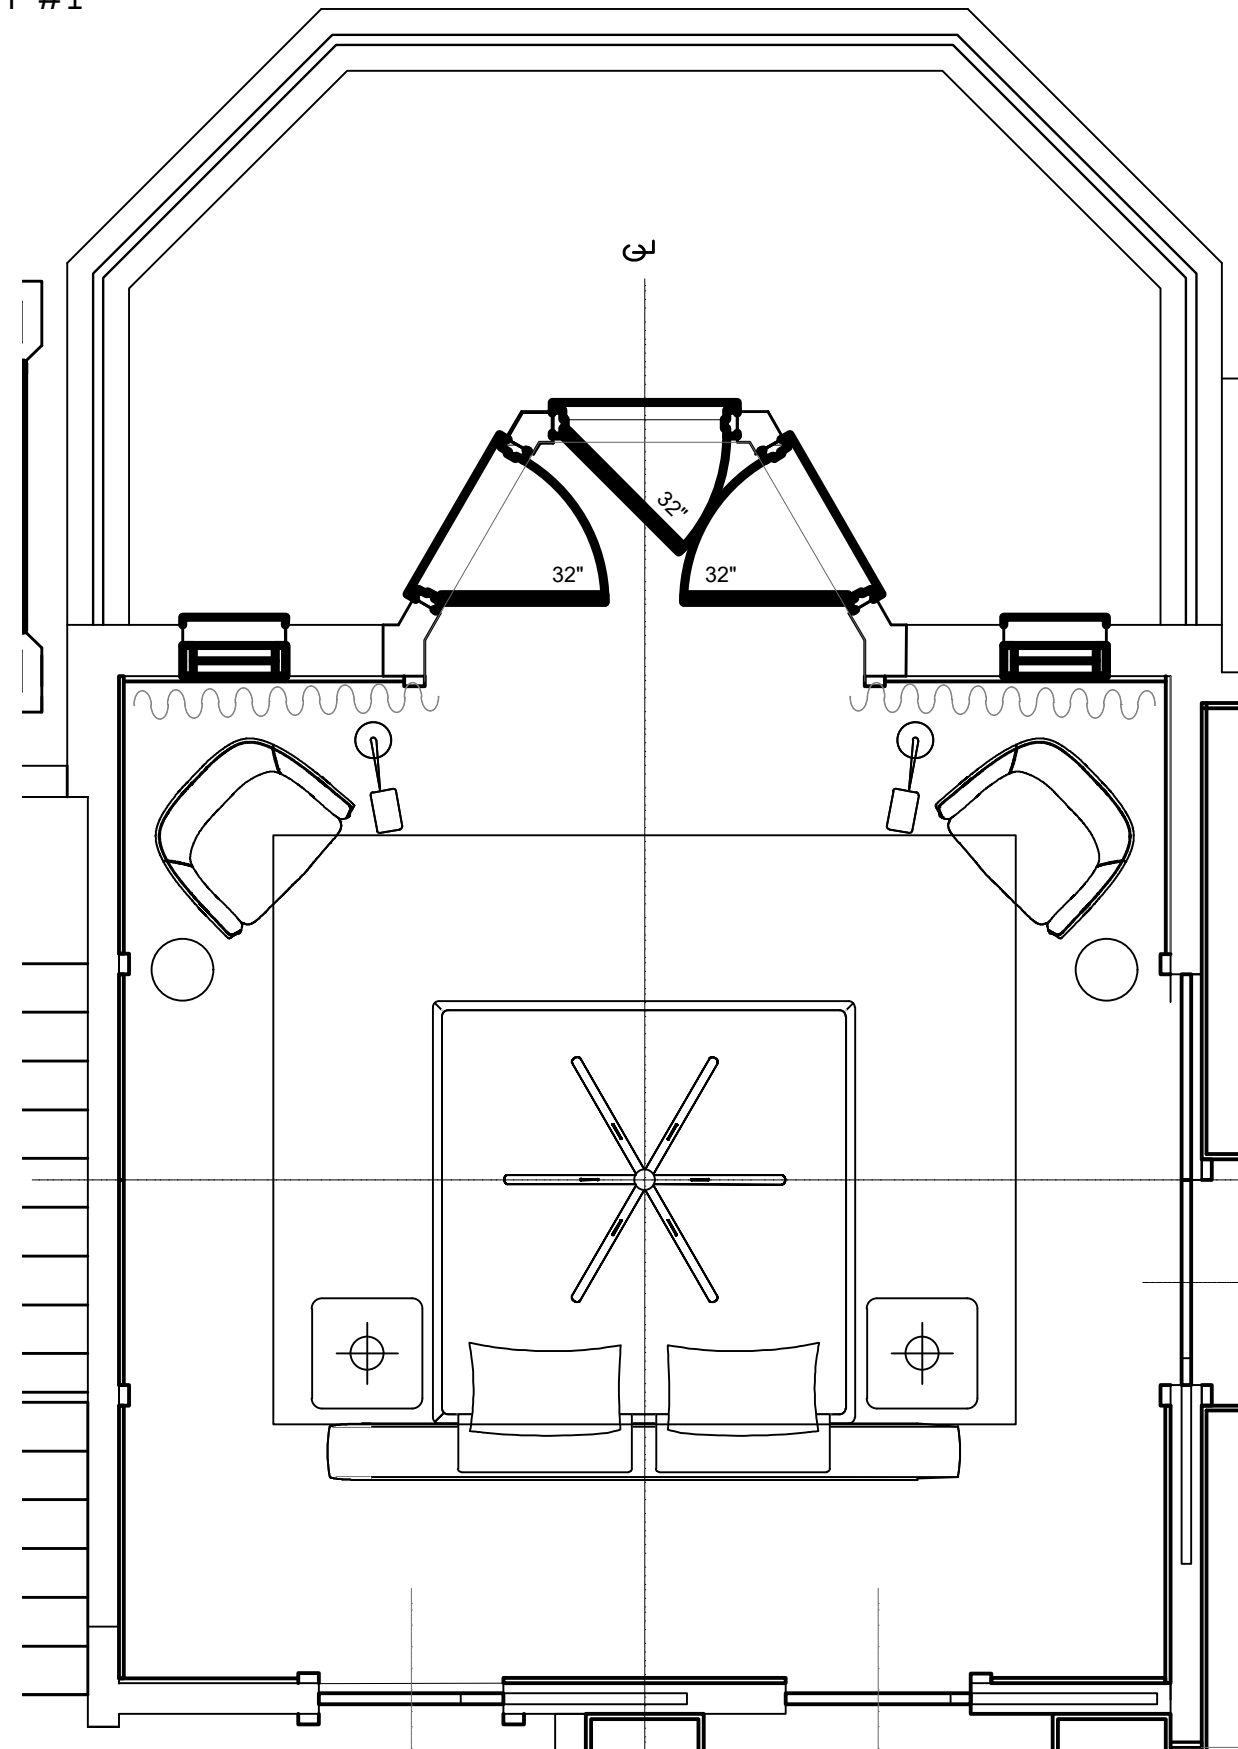

THE MASTER BEDROOM | FF&E LAYOUT #1