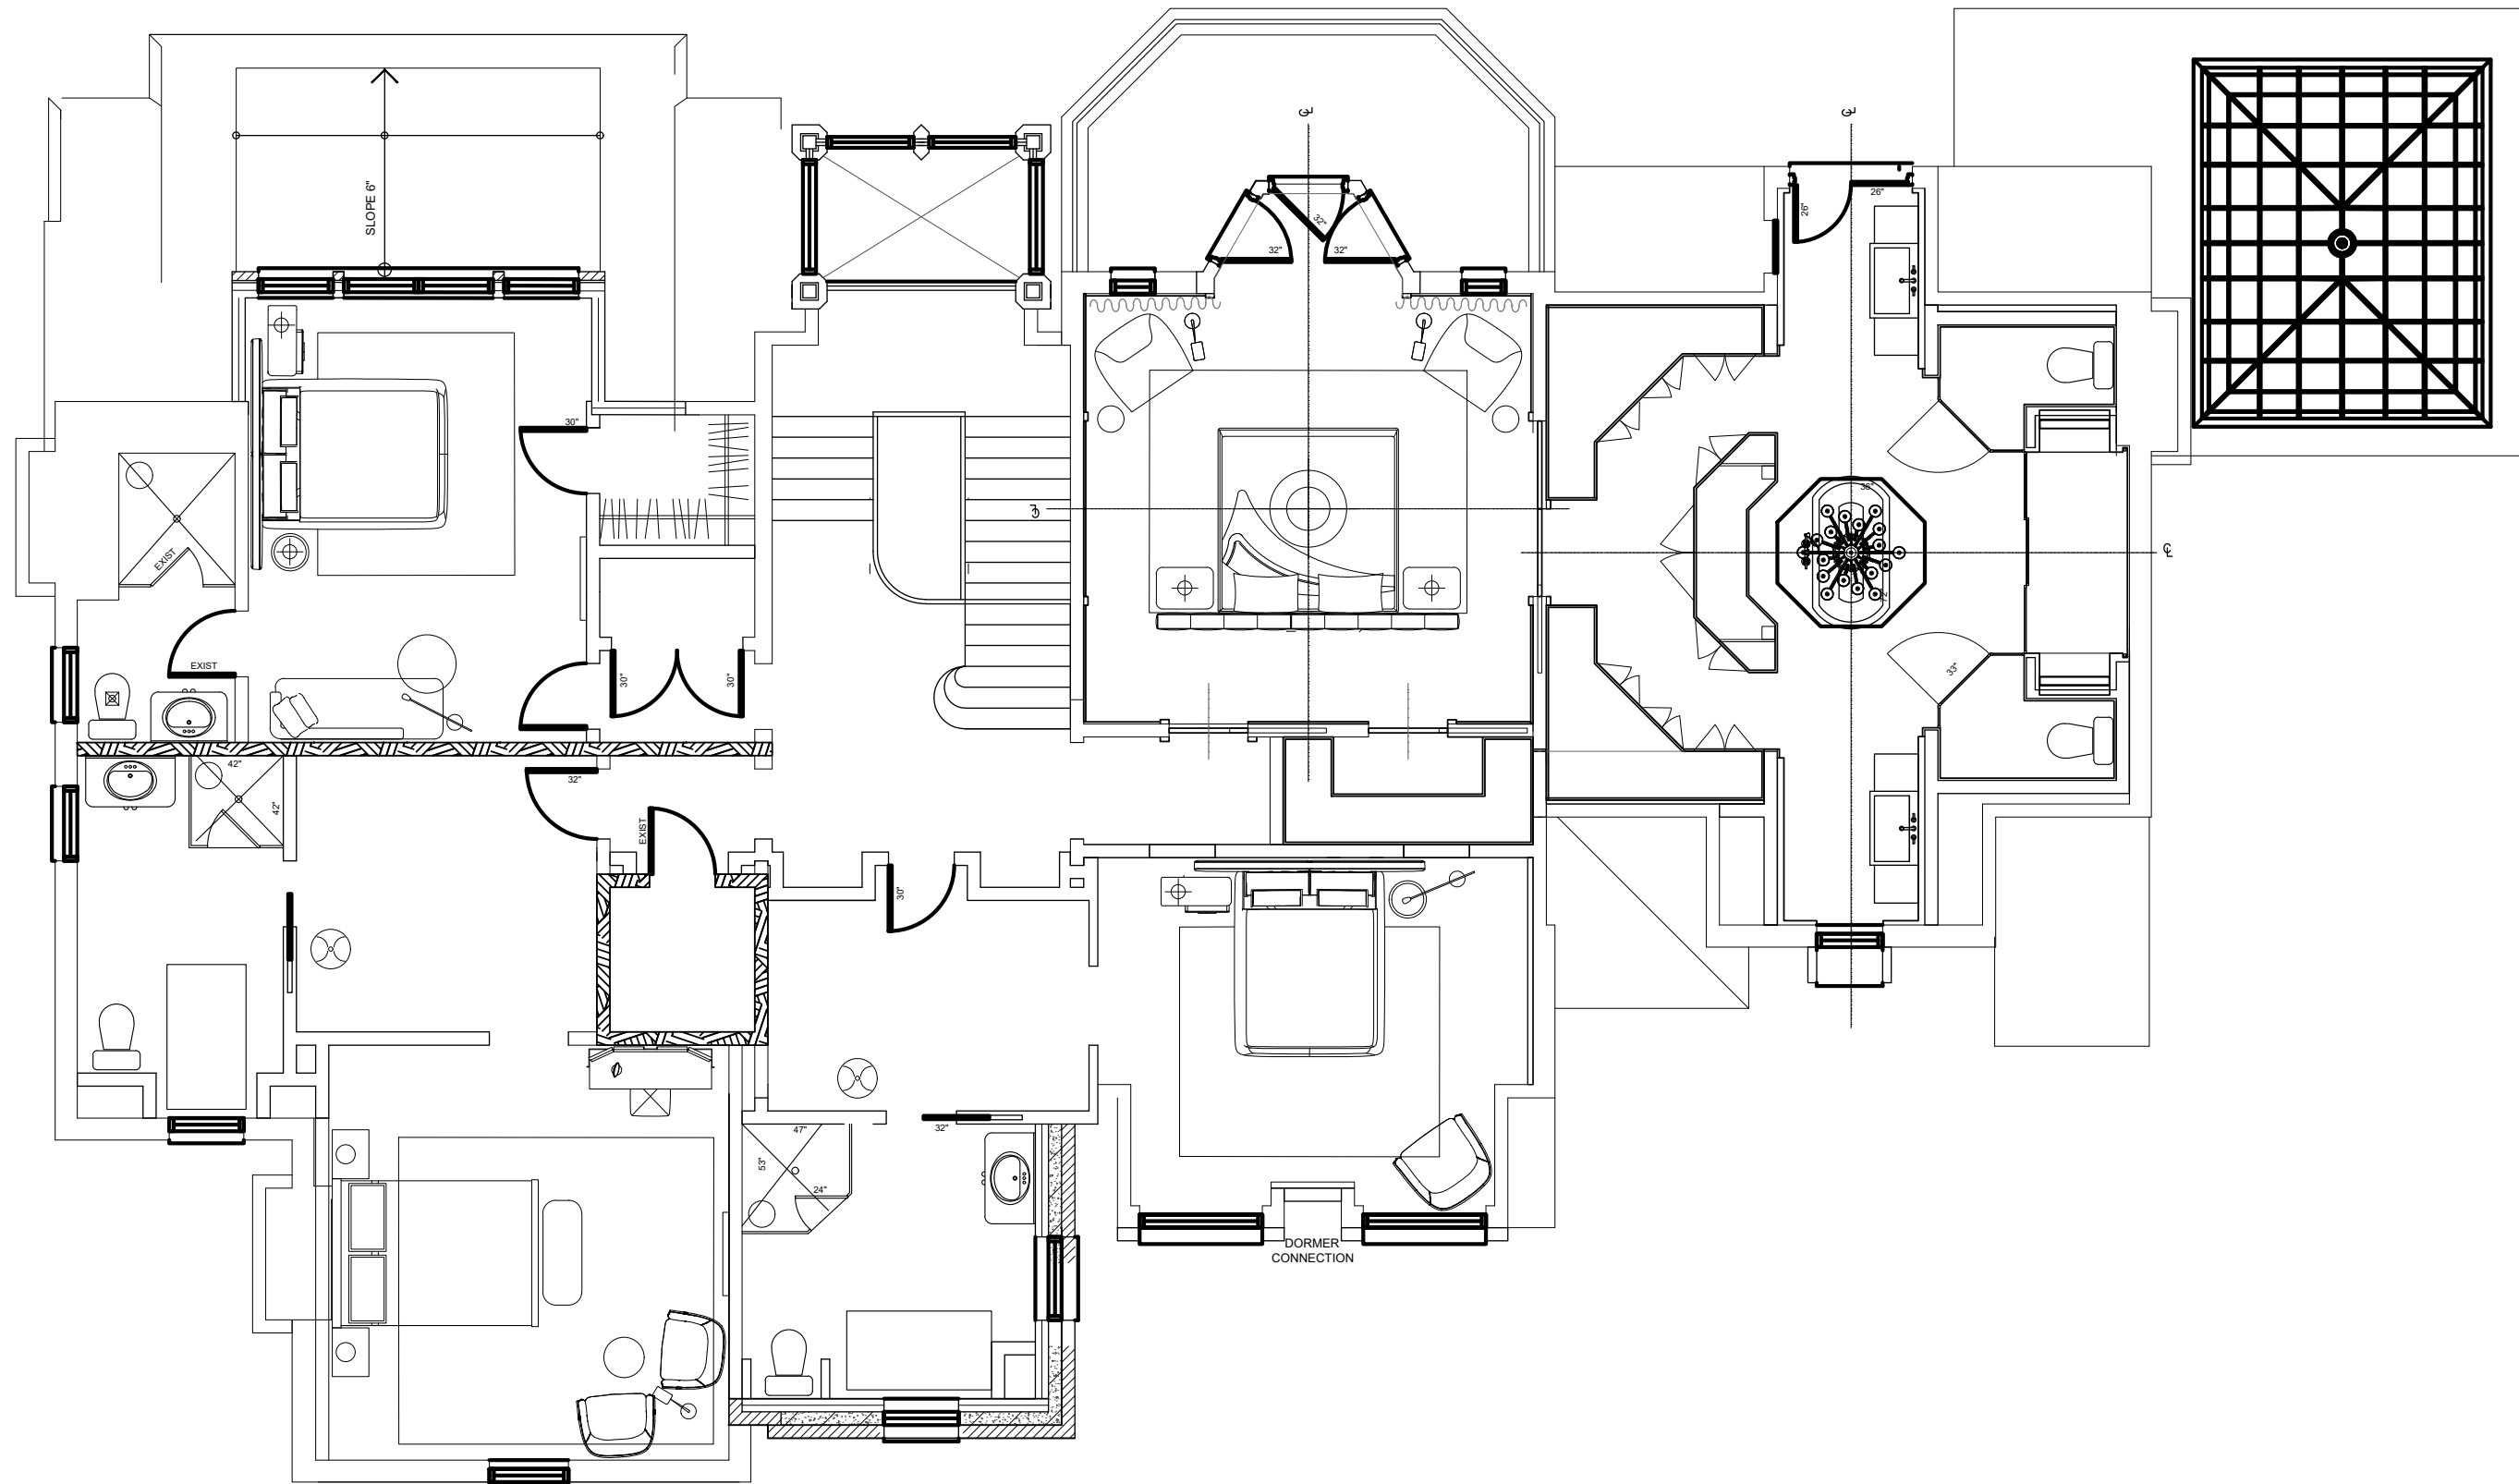

THE MUD ROOM | FF&E LAYOUT

THE MUD ROOM | FF&E DESIGN CONCEPT

THE MUD ROOM | FF&E FURNITURE BOARD

GIOLINO MIRROR, BY PORADA

BAYUS 8 CONSOLE, BY PORADA

FURNITURE PLAN LEVEL 2 | FF&E DESIGN CONCEPT #1

FURNITURE PLAN LEVEL 2 | FF&E DESIGN CONCEPT #2

THE MASTER BEDROOM | FF&E LAYOUT #1

THE MASTER BEDROOM | FF&E LAYOUT #2

THE MASTER BEDROOM | FF&E DESIGN CONCEPT #2

THE MASTER BEDROOM | FF&E FURNITURE BOARD #2

SCULPTURAL PLASTER LIGHT FIXTURE,  
BY JEAN-MICHEL FRANK MANNER