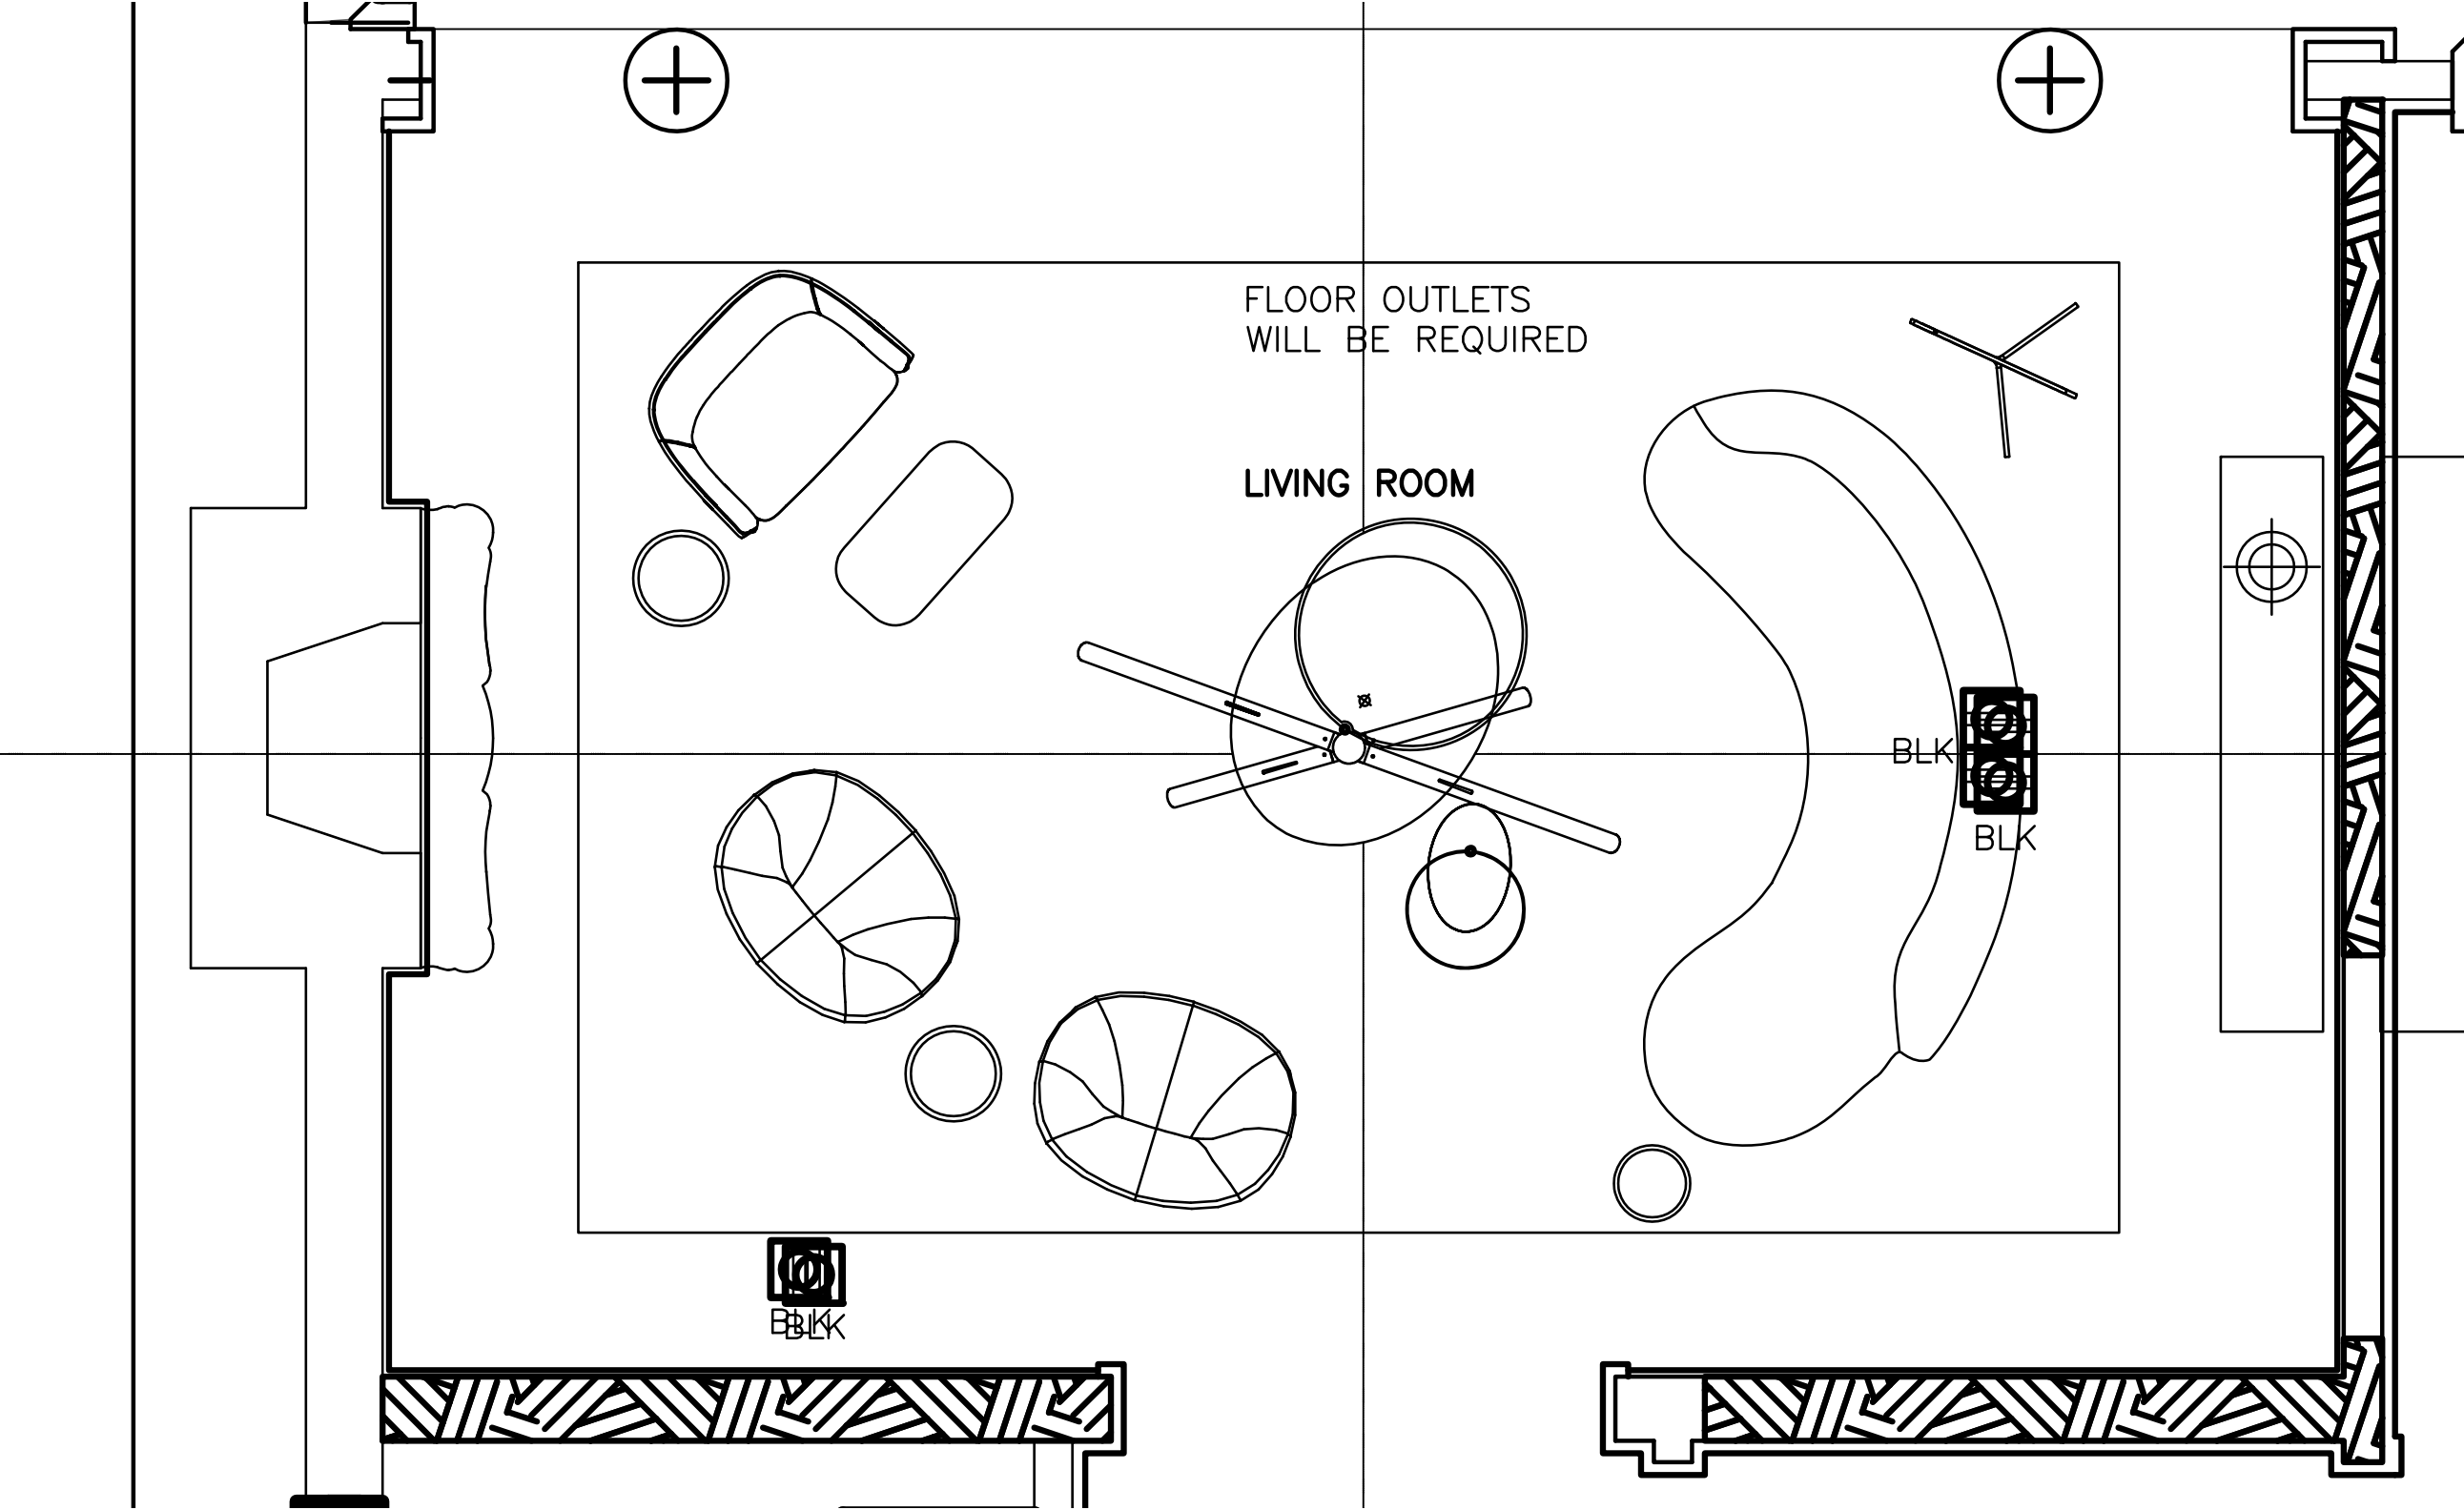

# 33 EDGEHILL

FF&E, LEVEL 1: 100% CONCEPT / 50% SCHEMATIC

2021-04-15

STUDIO  
MUNGE

FURNITURE PLAN LEVEL 1 | FF&E DESIGN CONCEPT

THE GREAT ROOM | FF&E LAYOUT

THE GREAT ROOM | FF&E DESIGN CONCEPT

THE GREAT ROOM | FF&E FURNITURE BOARD