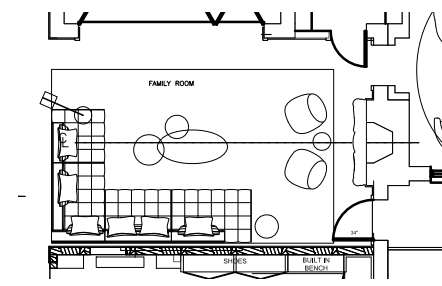

WISHBONE CHAIR, BY CARL HANSEN

SAARINEN DINING TABLE, BY KNOLL

BAR STOOL, BY STUDIO MUNGE

THE FAMILY ROOM | FF&E LAYOUT

THE FAMILY ROOM | FF&E DESIGN CONCEPT