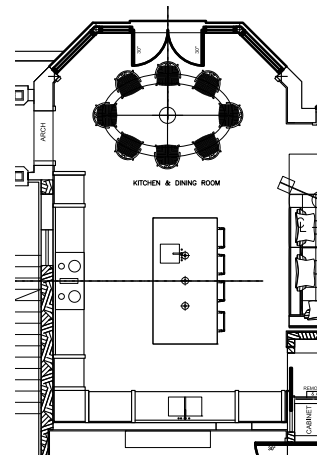

THE KITCHEN | FF&E DESIGN CONCEPT