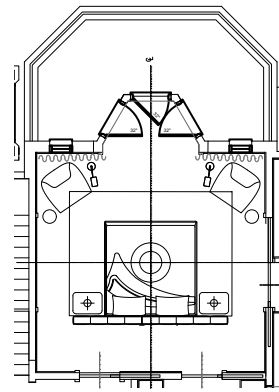

BONJOUR VERSAILLES LAMP,
BY PHILIPPE STARCK