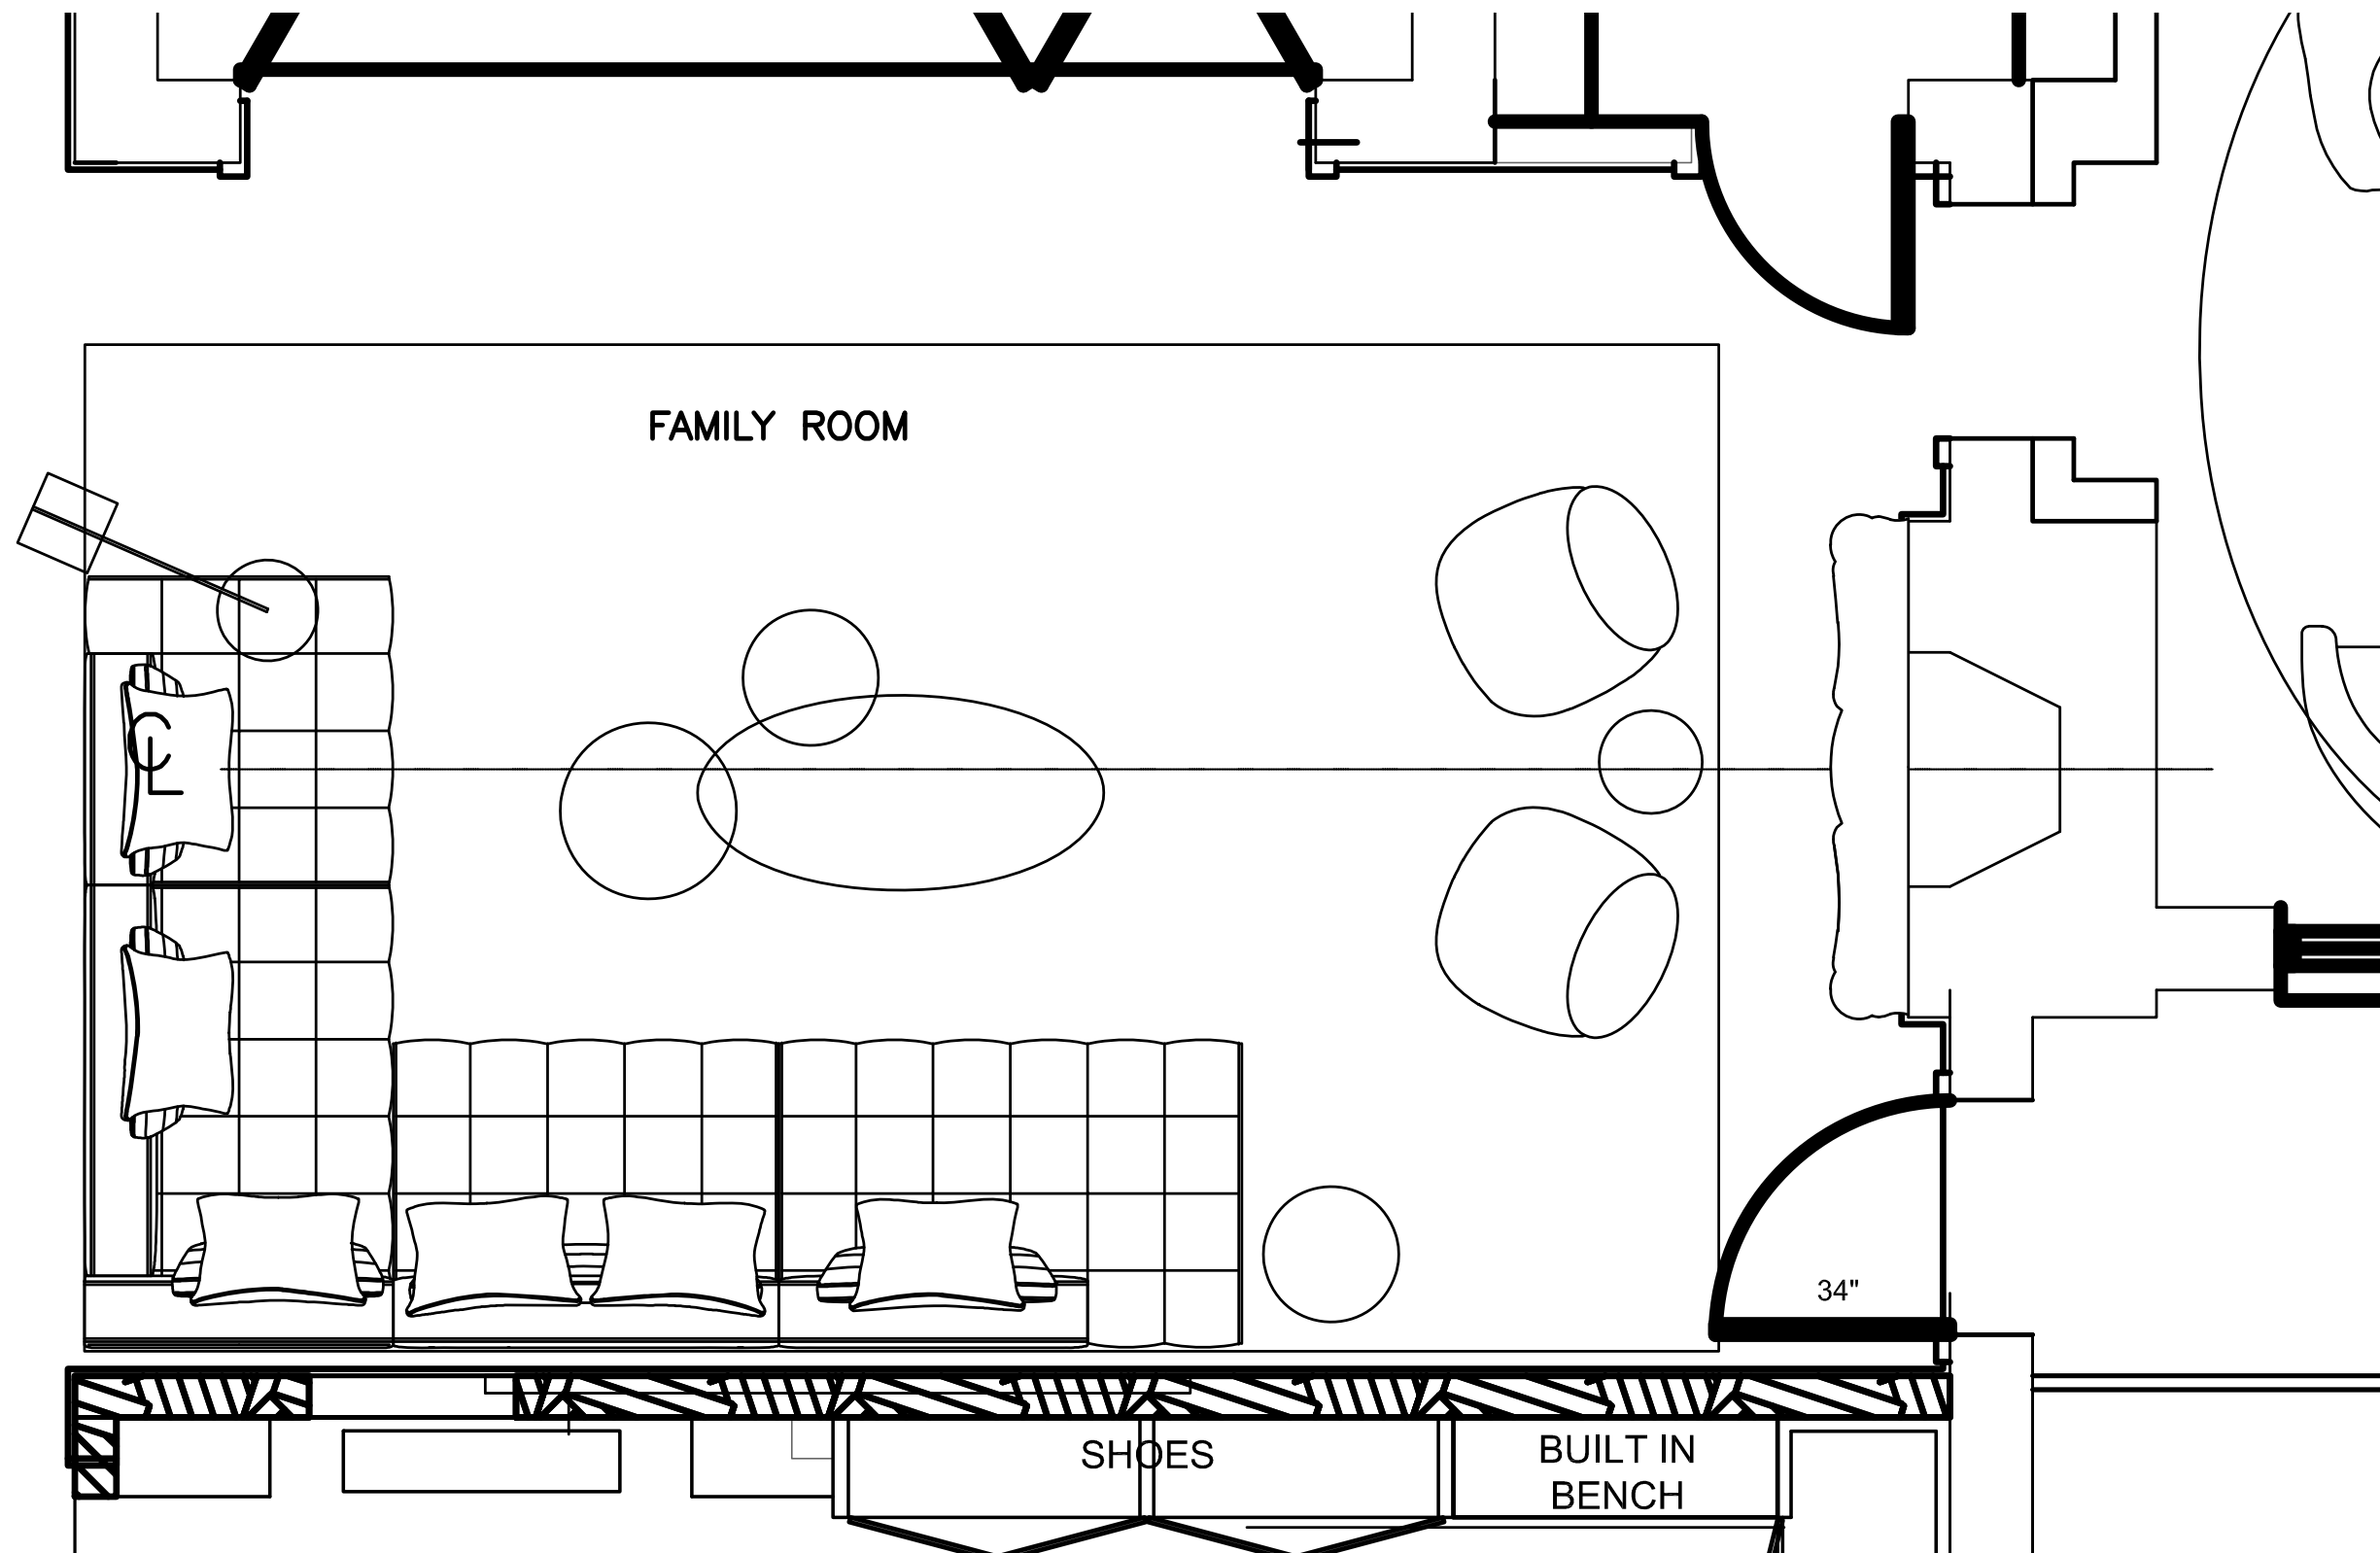

WISHBONE CHAIR, BY CARL HANSEN

SAARINEN DINING TABLE, BY KNOLL

BAR STOOL, BY STUDIO MUNGE

THE FAMILY ROOM | FF&E LAYOUT

THE FAMILY ROOM | FF&E DESIGN CONCEPT