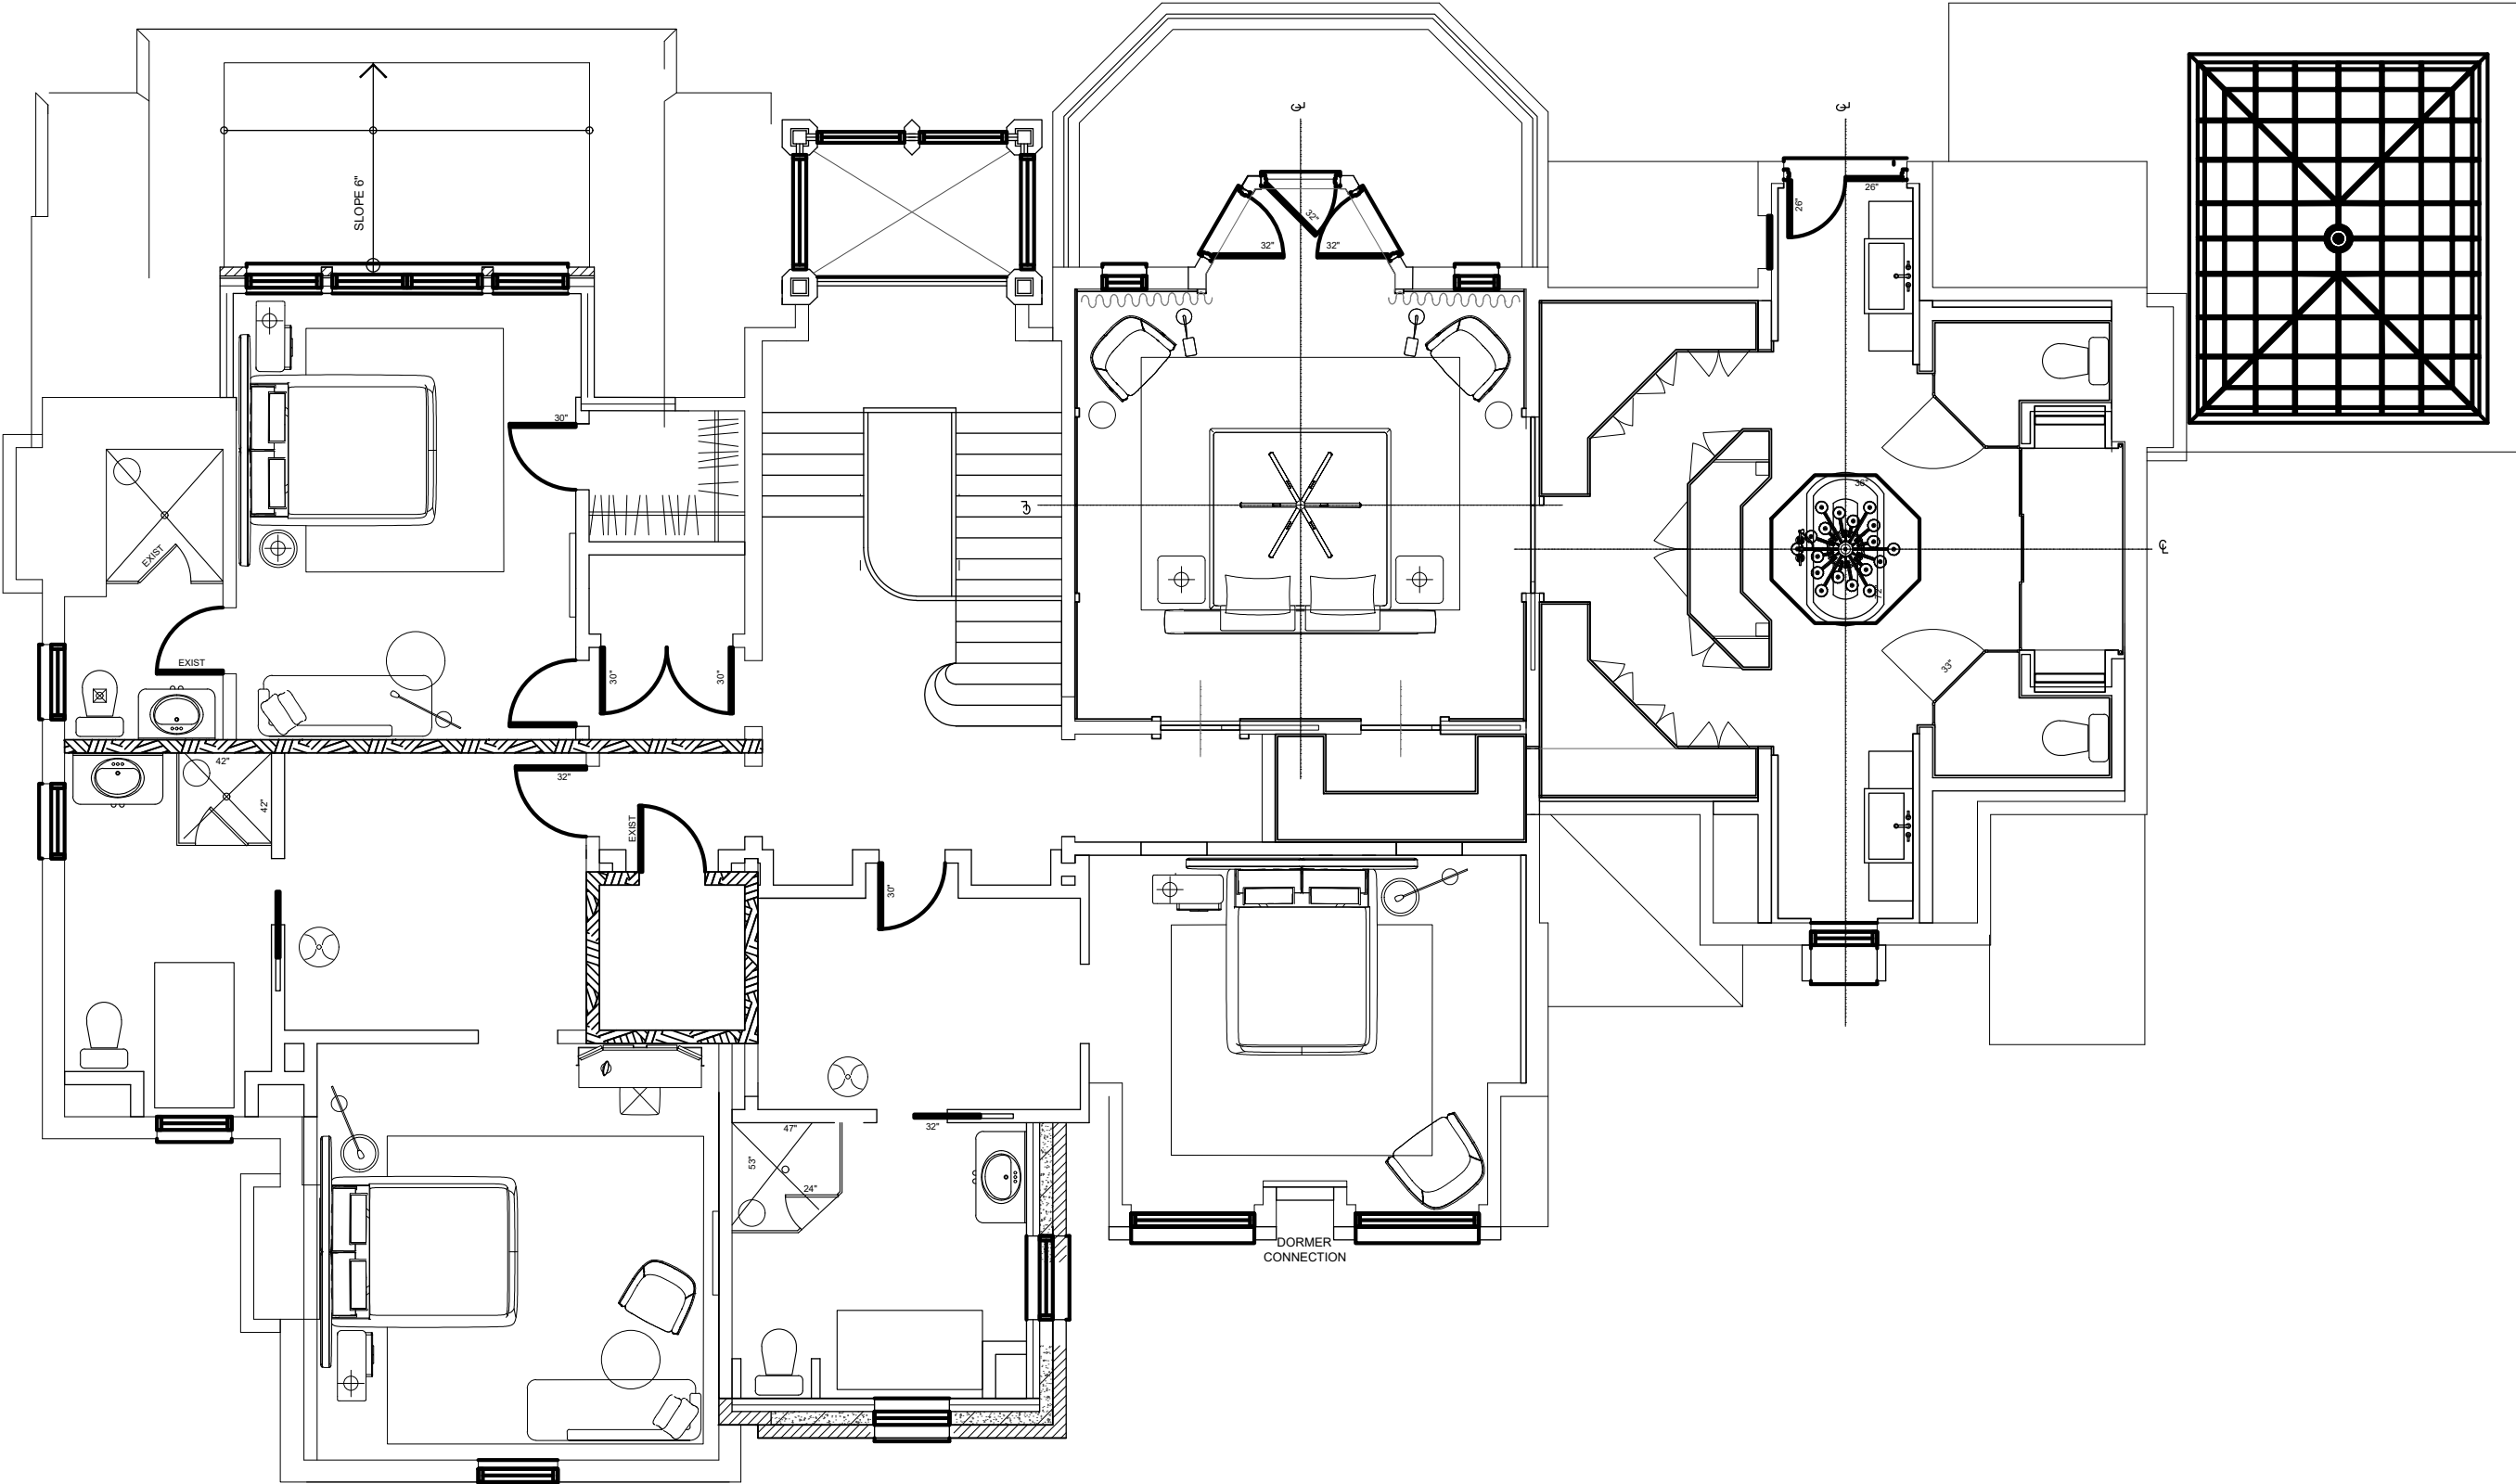

THE MUD ROOM | FF&E LAYOUT

THE MUD ROOM | FF&E DESIGN CONCEPT

THE MUD ROOM | FF&E FURNITURE BOARD

GIOLINO MIRROR, BY PORADA

BAYUS 8 CONSOLE, BY PORADA

FURNITURE PLAN LEVEL 2 | FF&E DESIGN CONCEPT #1

FURNITURE PLAN LEVEL 2 | FF&E DESIGN CONCEPT #2

THE MASTER BEDROOM | FF&E LAYOUT #1

THE MASTER BEDROOM | FF&E LAYOUT #2

THE MASTER BEDROOM | FF&E DESIGN CONCEPT #2

THE MASTER BEDROOM | FF&E FURNITURE BOARD #2

SCULPTURAL PLASTER LIGHT FIXTURE,  
BY JEAN-MICHEL FRANK MANNER