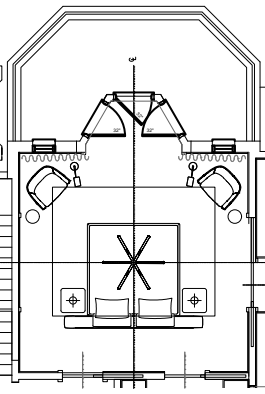

THE MASTER BEDROOM | FF&E DESIGN CONCEPT #2