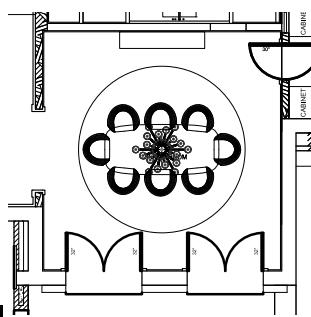

THE DINING ROOM | FF&E DESIGN CONCEPT