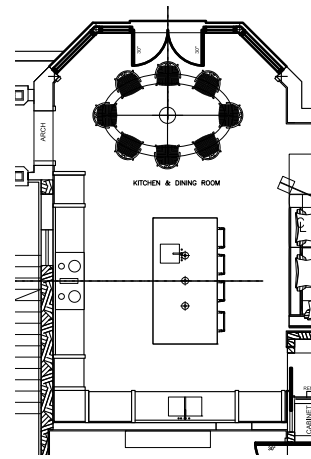

THE KITCHEN | FF&E FURNITURE BOARD