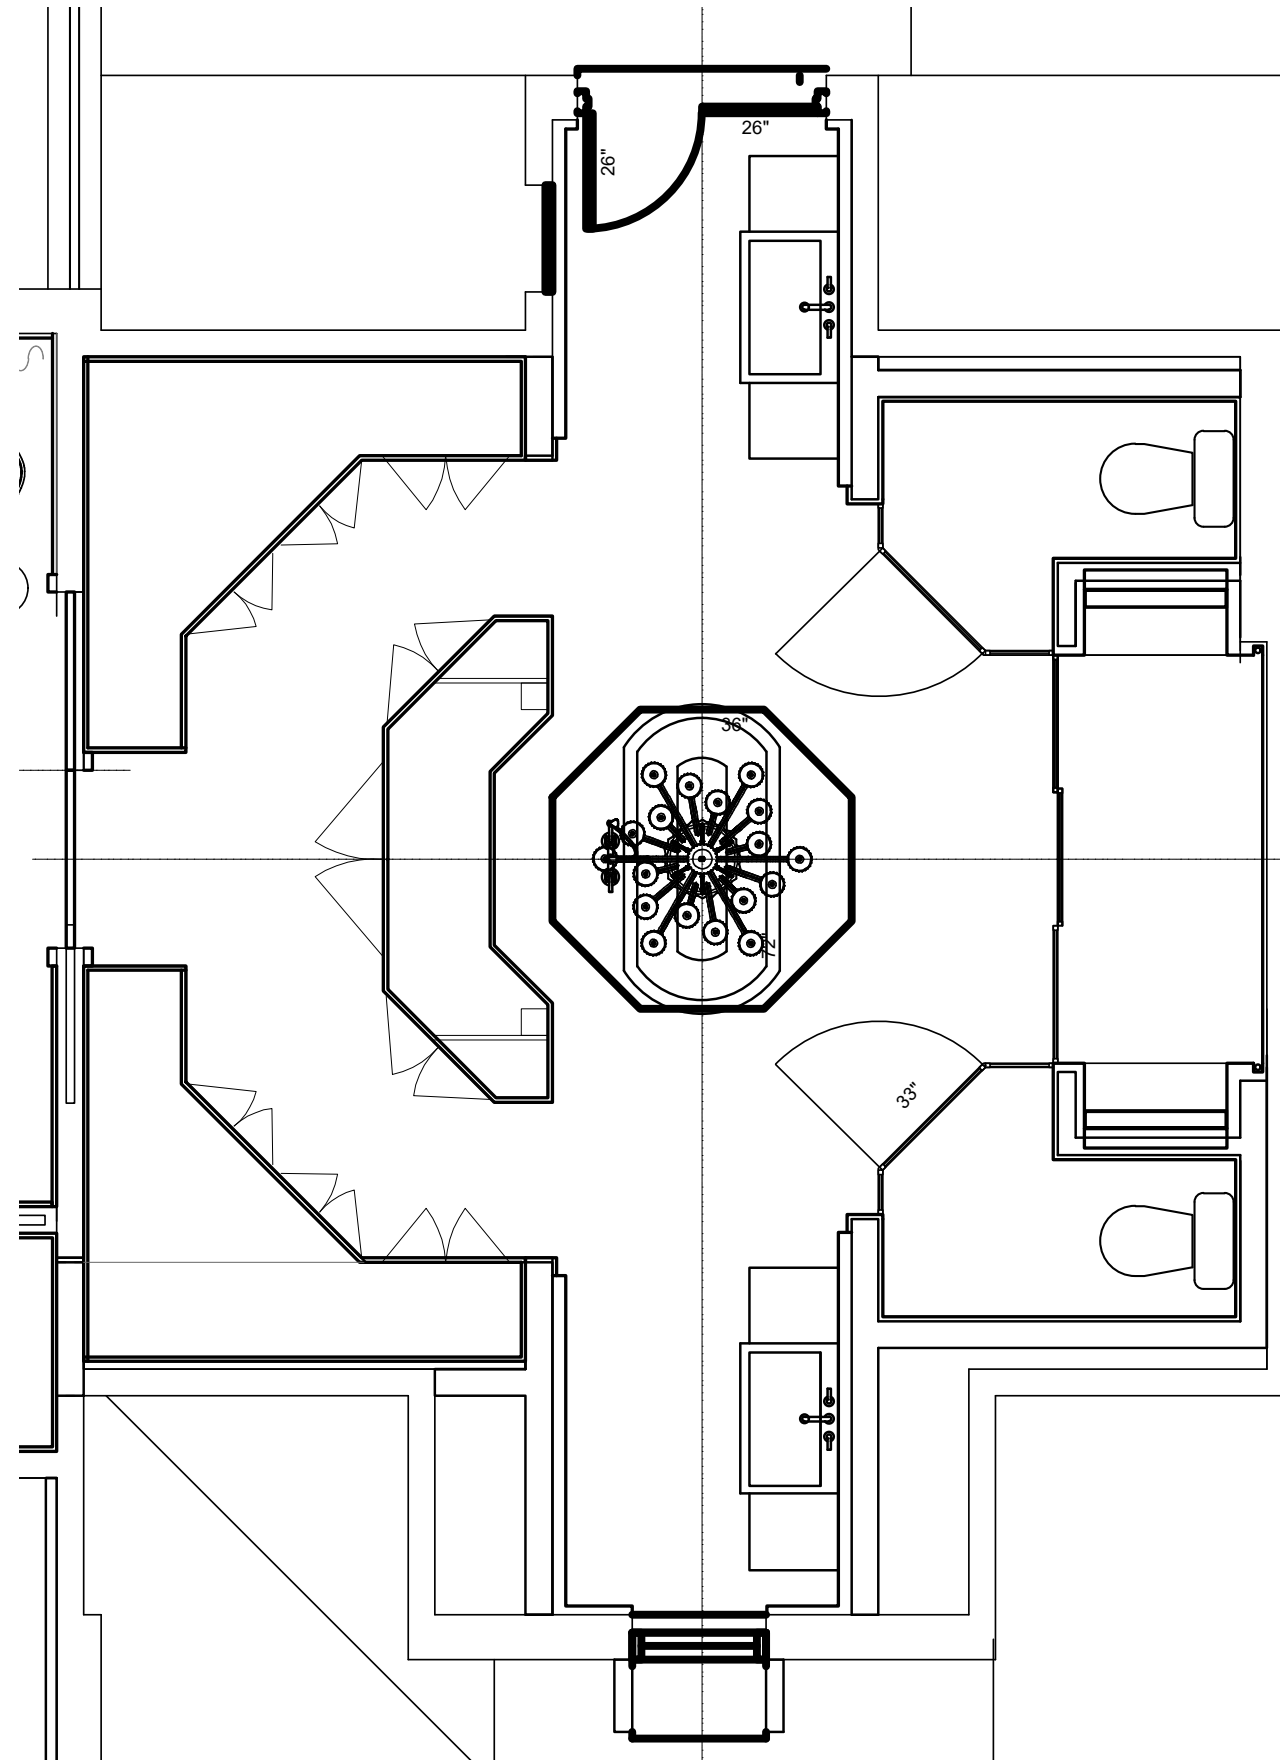

THE MUD ROOM | FF&E LAYOUT

THE MUD ROOM | FF&E DESIGN CONCEPT

THE MUD ROOM | FF&E FURNITURE BOARD

GIOLINO MIRROR, BY PORADA

BAYUS 8 CONSOLE, BY PORADA

FURNITURE PLAN LEVEL 2 | FF&E DESIGN CONCEPT #1

FURNITURE PLAN LEVEL 2 | FF&E DESIGN CONCEPT #2

THE MASTER BEDROOM | FF&E LAYOUT #1

THE MASTER BEDROOM | FF&E LAYOUT #2

THE MASTER BEDROOM | FF&E DESIGN CONCEPT #2

THE MASTER BEDROOM | FF&E FURNITURE BOARD #2

SCULPTURAL PLASTER LIGHT FIXTURE,  
BY JEAN-MICHEL FRANK MANNER

WOMB CHAIR, BY KNOLL

BONJOUR VERSAILLES LAMP,  
BY PHILIPPE STARCK

STUMP SIDE TABLE,  
BY PIERRE CHARPIN

Womb chair

LA SEINE RUG, BY CHRISTOPHER GUY

LAWRENCE BED, BY MINOTTI

like this nightstand

ROSALINE NIGHSTAND,  
BY BAKER

THE MASTER BATHROOM | FF&E LAYOUT

THE MASTER BATHROOM | FF&E DESIGN CONCEPT #2

CONTOUR CHANDELIER,  
BY SANS SOUCI

THANK YOU!