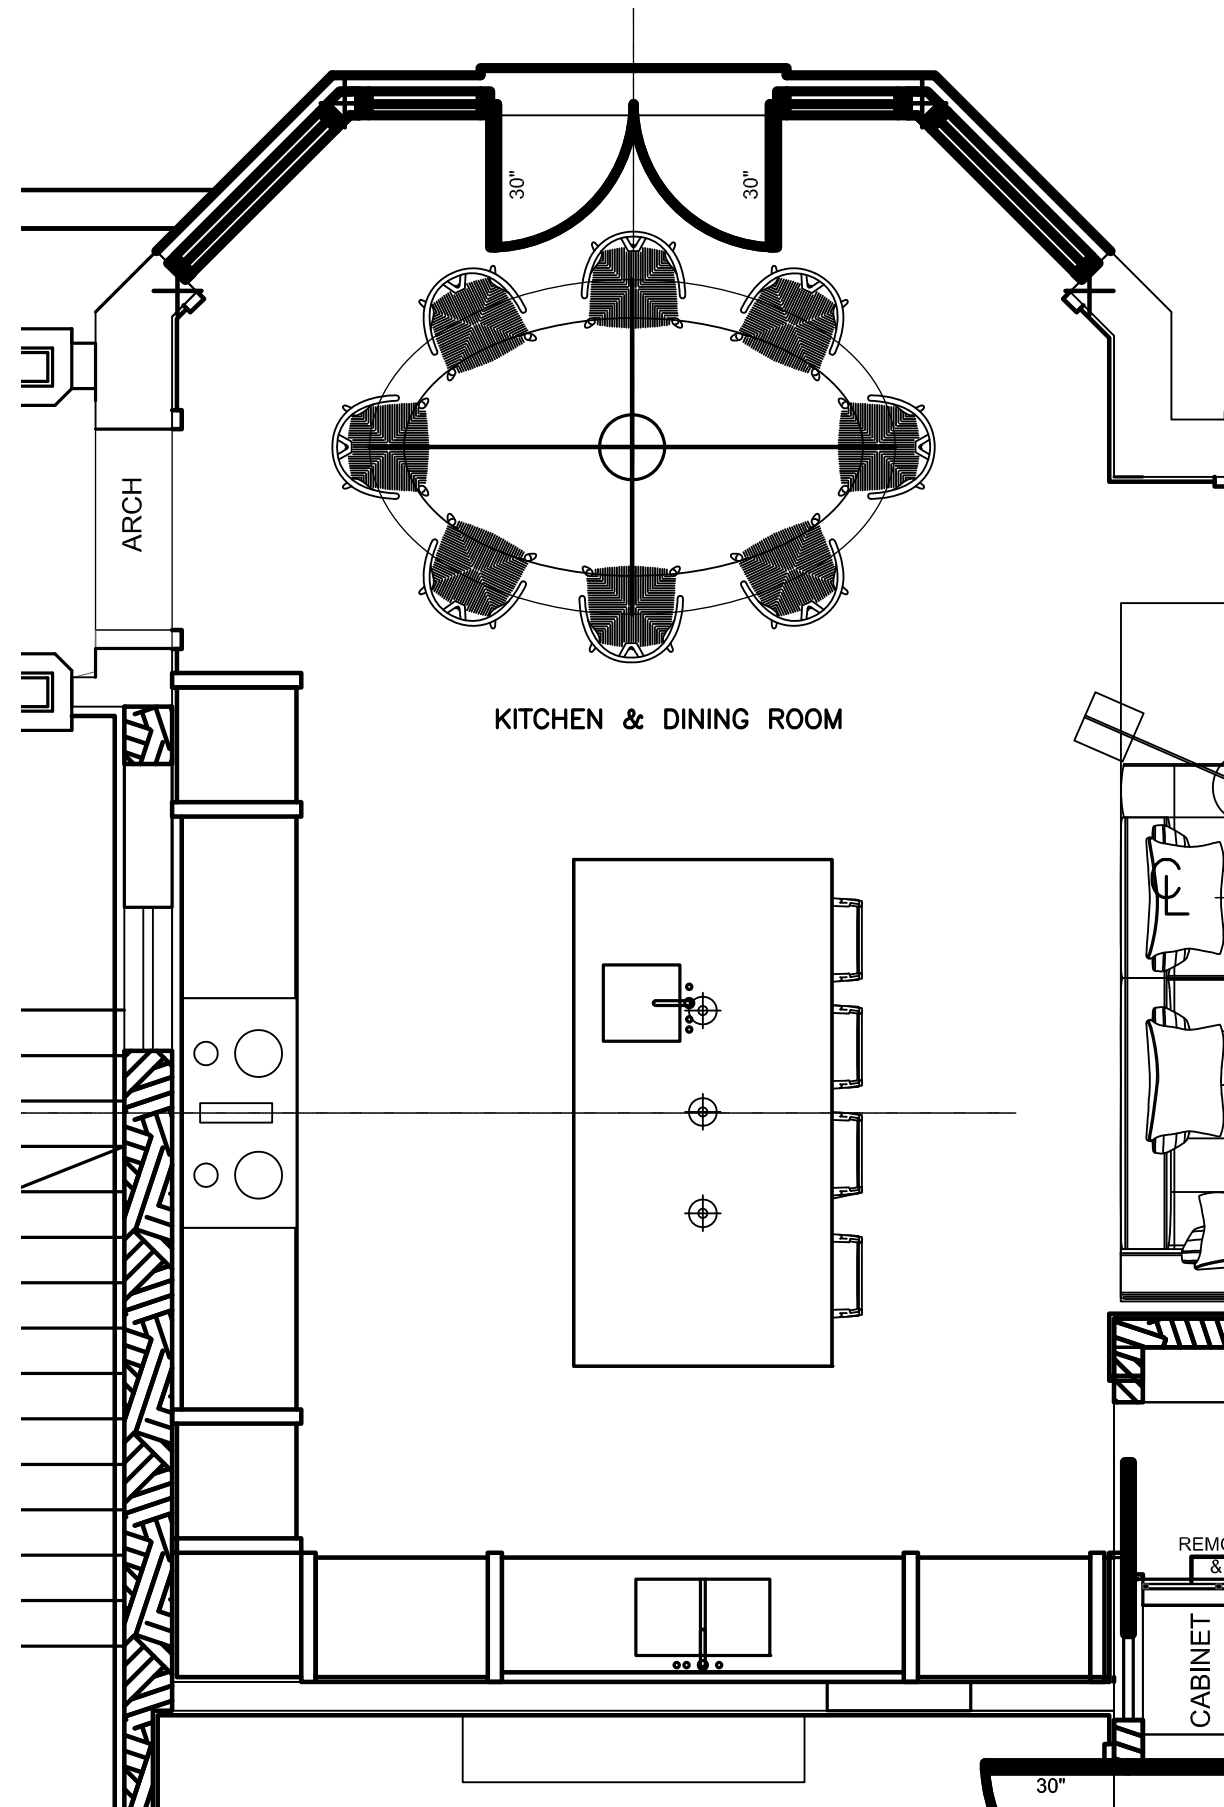

THE KITCHEN | FF&E LAYOUT