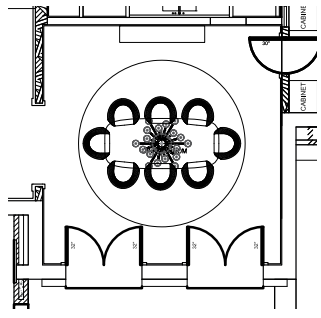

THE DINING ROOM | FF&E FURNITURE BOARD