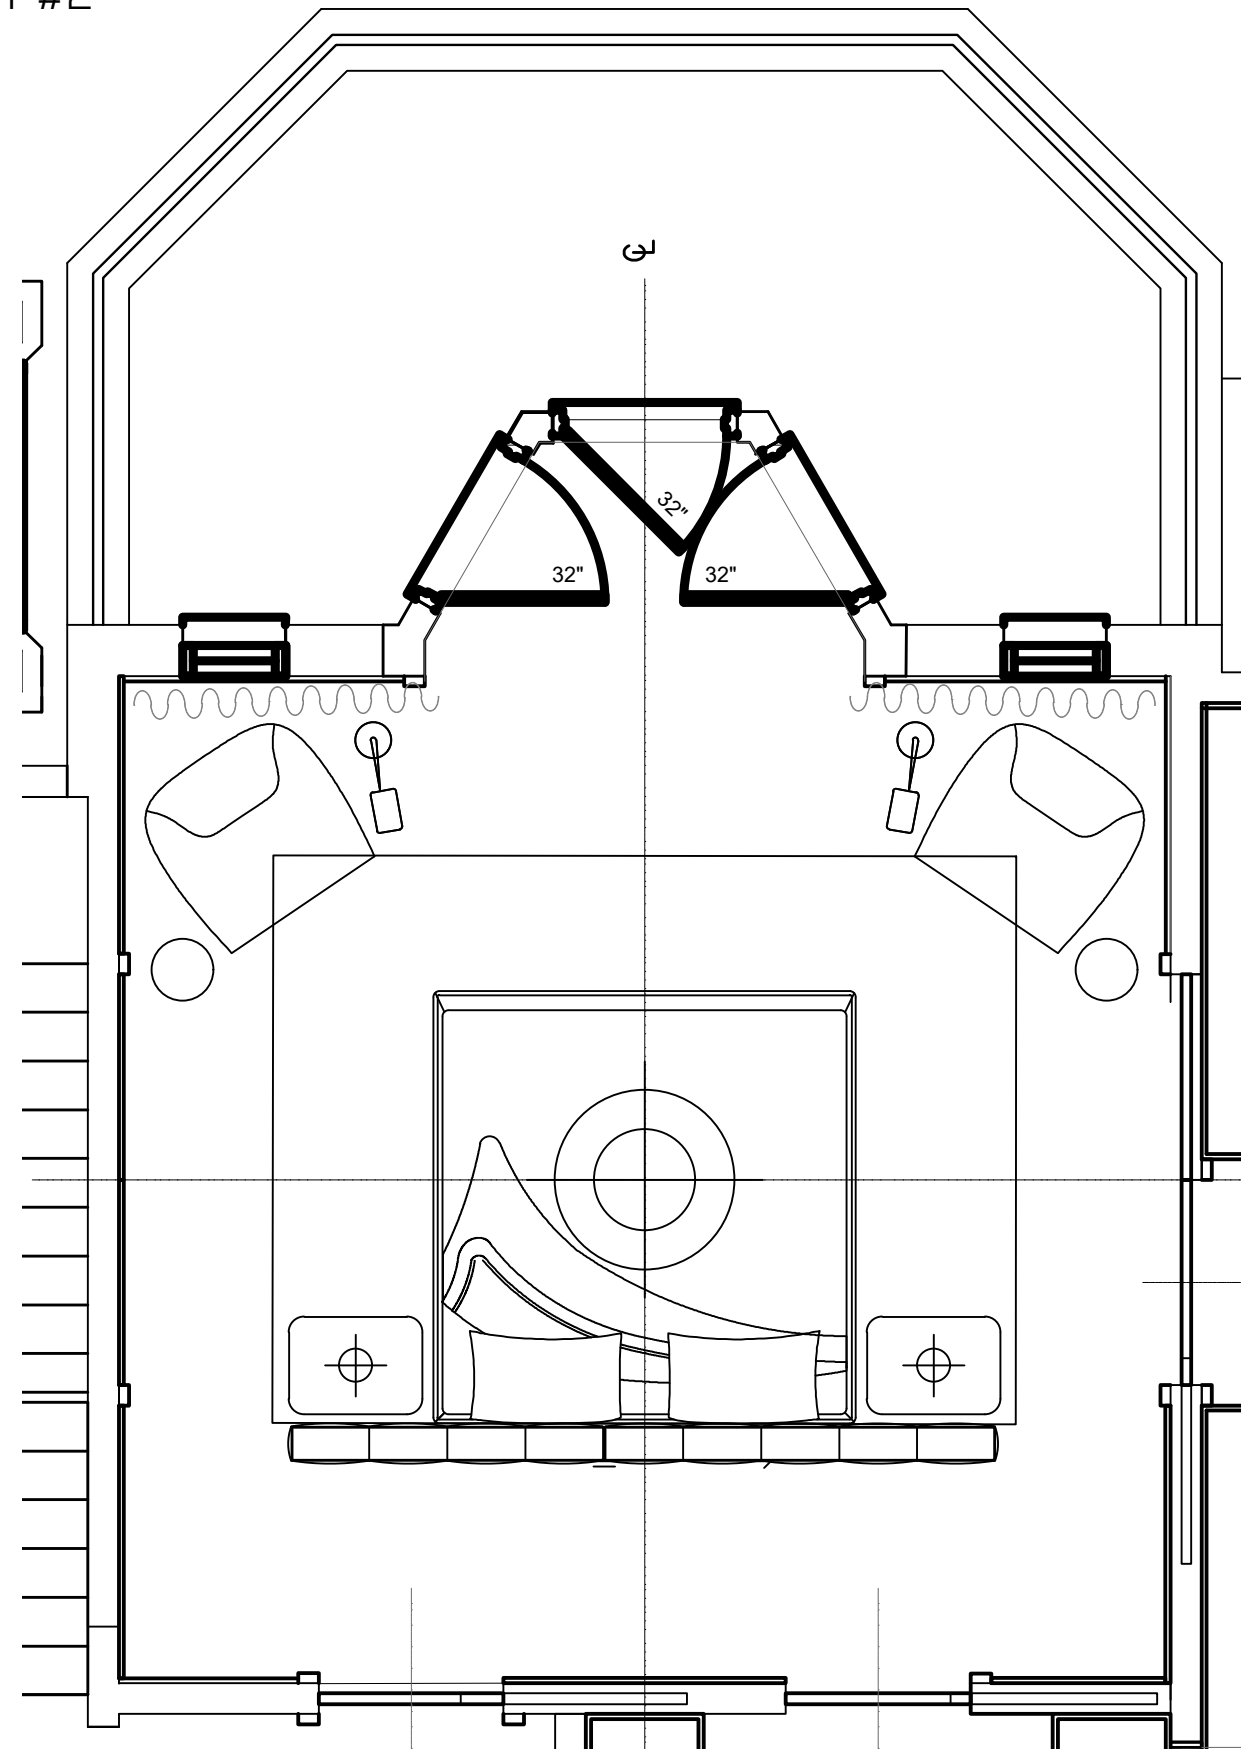

THE MASTER BEDROOM | FF&E LAYOUT #2