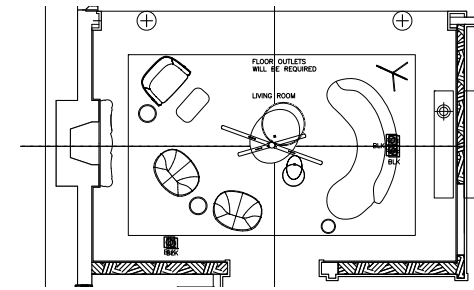

# 33 EDGEHILL

FF&E, LEVEL 1: 100% CONCEPT / 50% SCHEMATIC

2021-04-15

STUDIO  
MUNGE

FURNITURE PLAN LEVEL 1 | FF&E DESIGN CONCEPT

THE GREAT ROOM | FF&E LAYOUT

THE GREAT ROOM | FF&E DESIGN CONCEPT

THE GREAT ROOM | FF&E FURNITURE BOARD