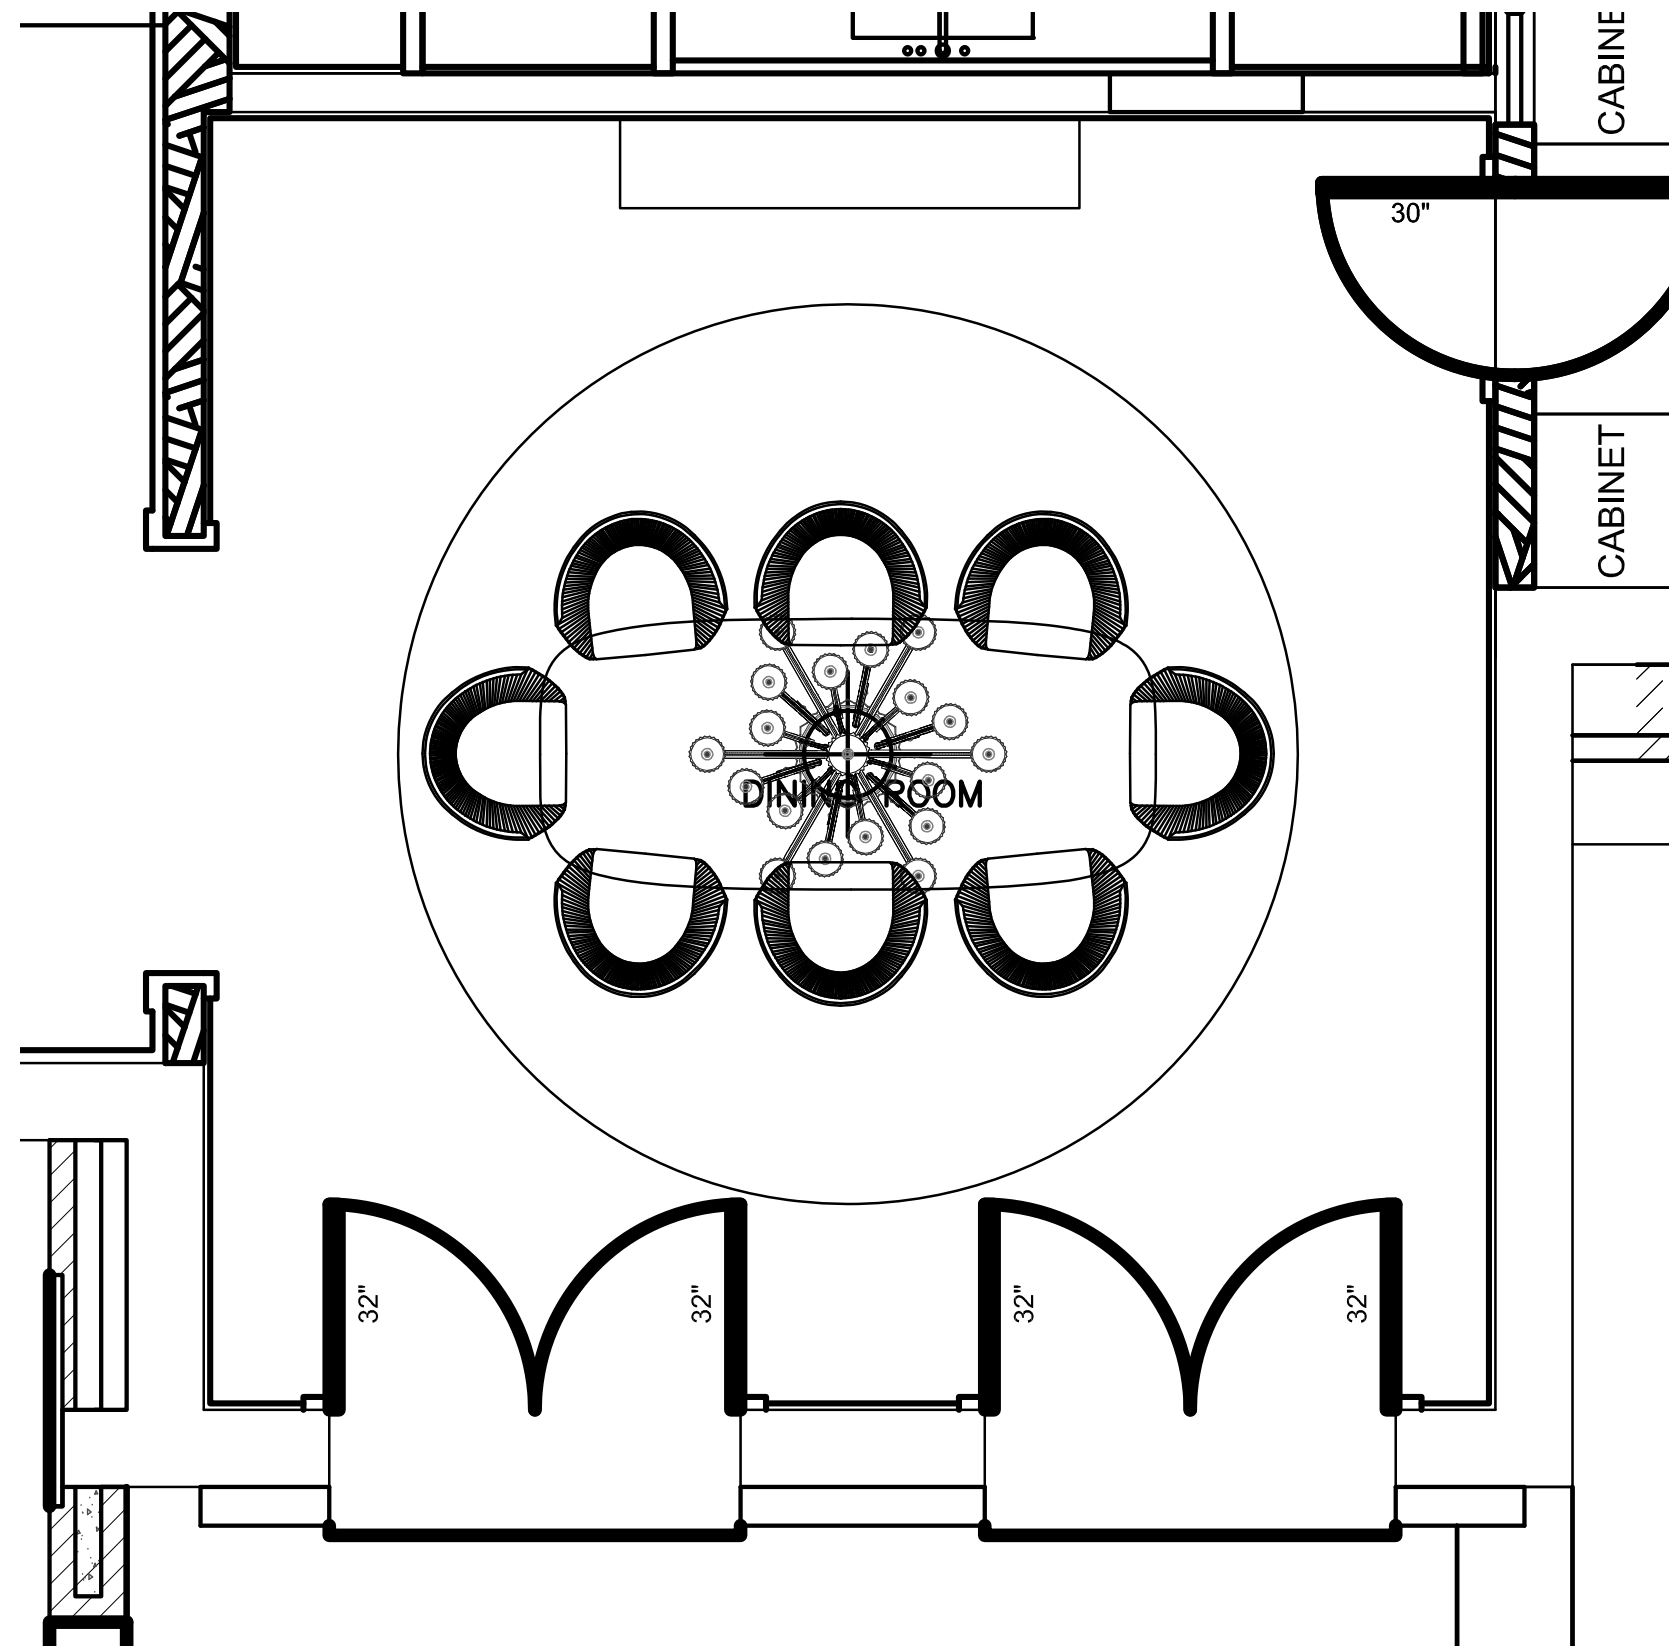

THE DINING ROOM | FF&E LAYOUT