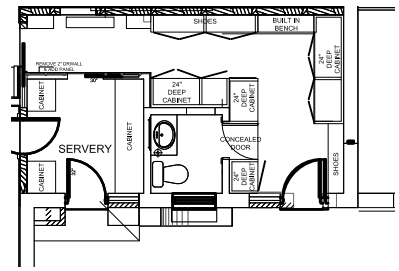

THE MUD ROOM | FF&E LAYOUT

THE MUD ROOM | FF&E DESIGN CONCEPT

THE MUD ROOM | FF&E FURNITURE BOARD

GIOLINO MIRROR, BY PORADA

BAYUS 8 CONSOLE, BY PORADA

FURNITURE PLAN LEVEL 2 | FF&E DESIGN CONCEPT #1

FURNITURE PLAN LEVEL 2 | FF&E DESIGN CONCEPT #2