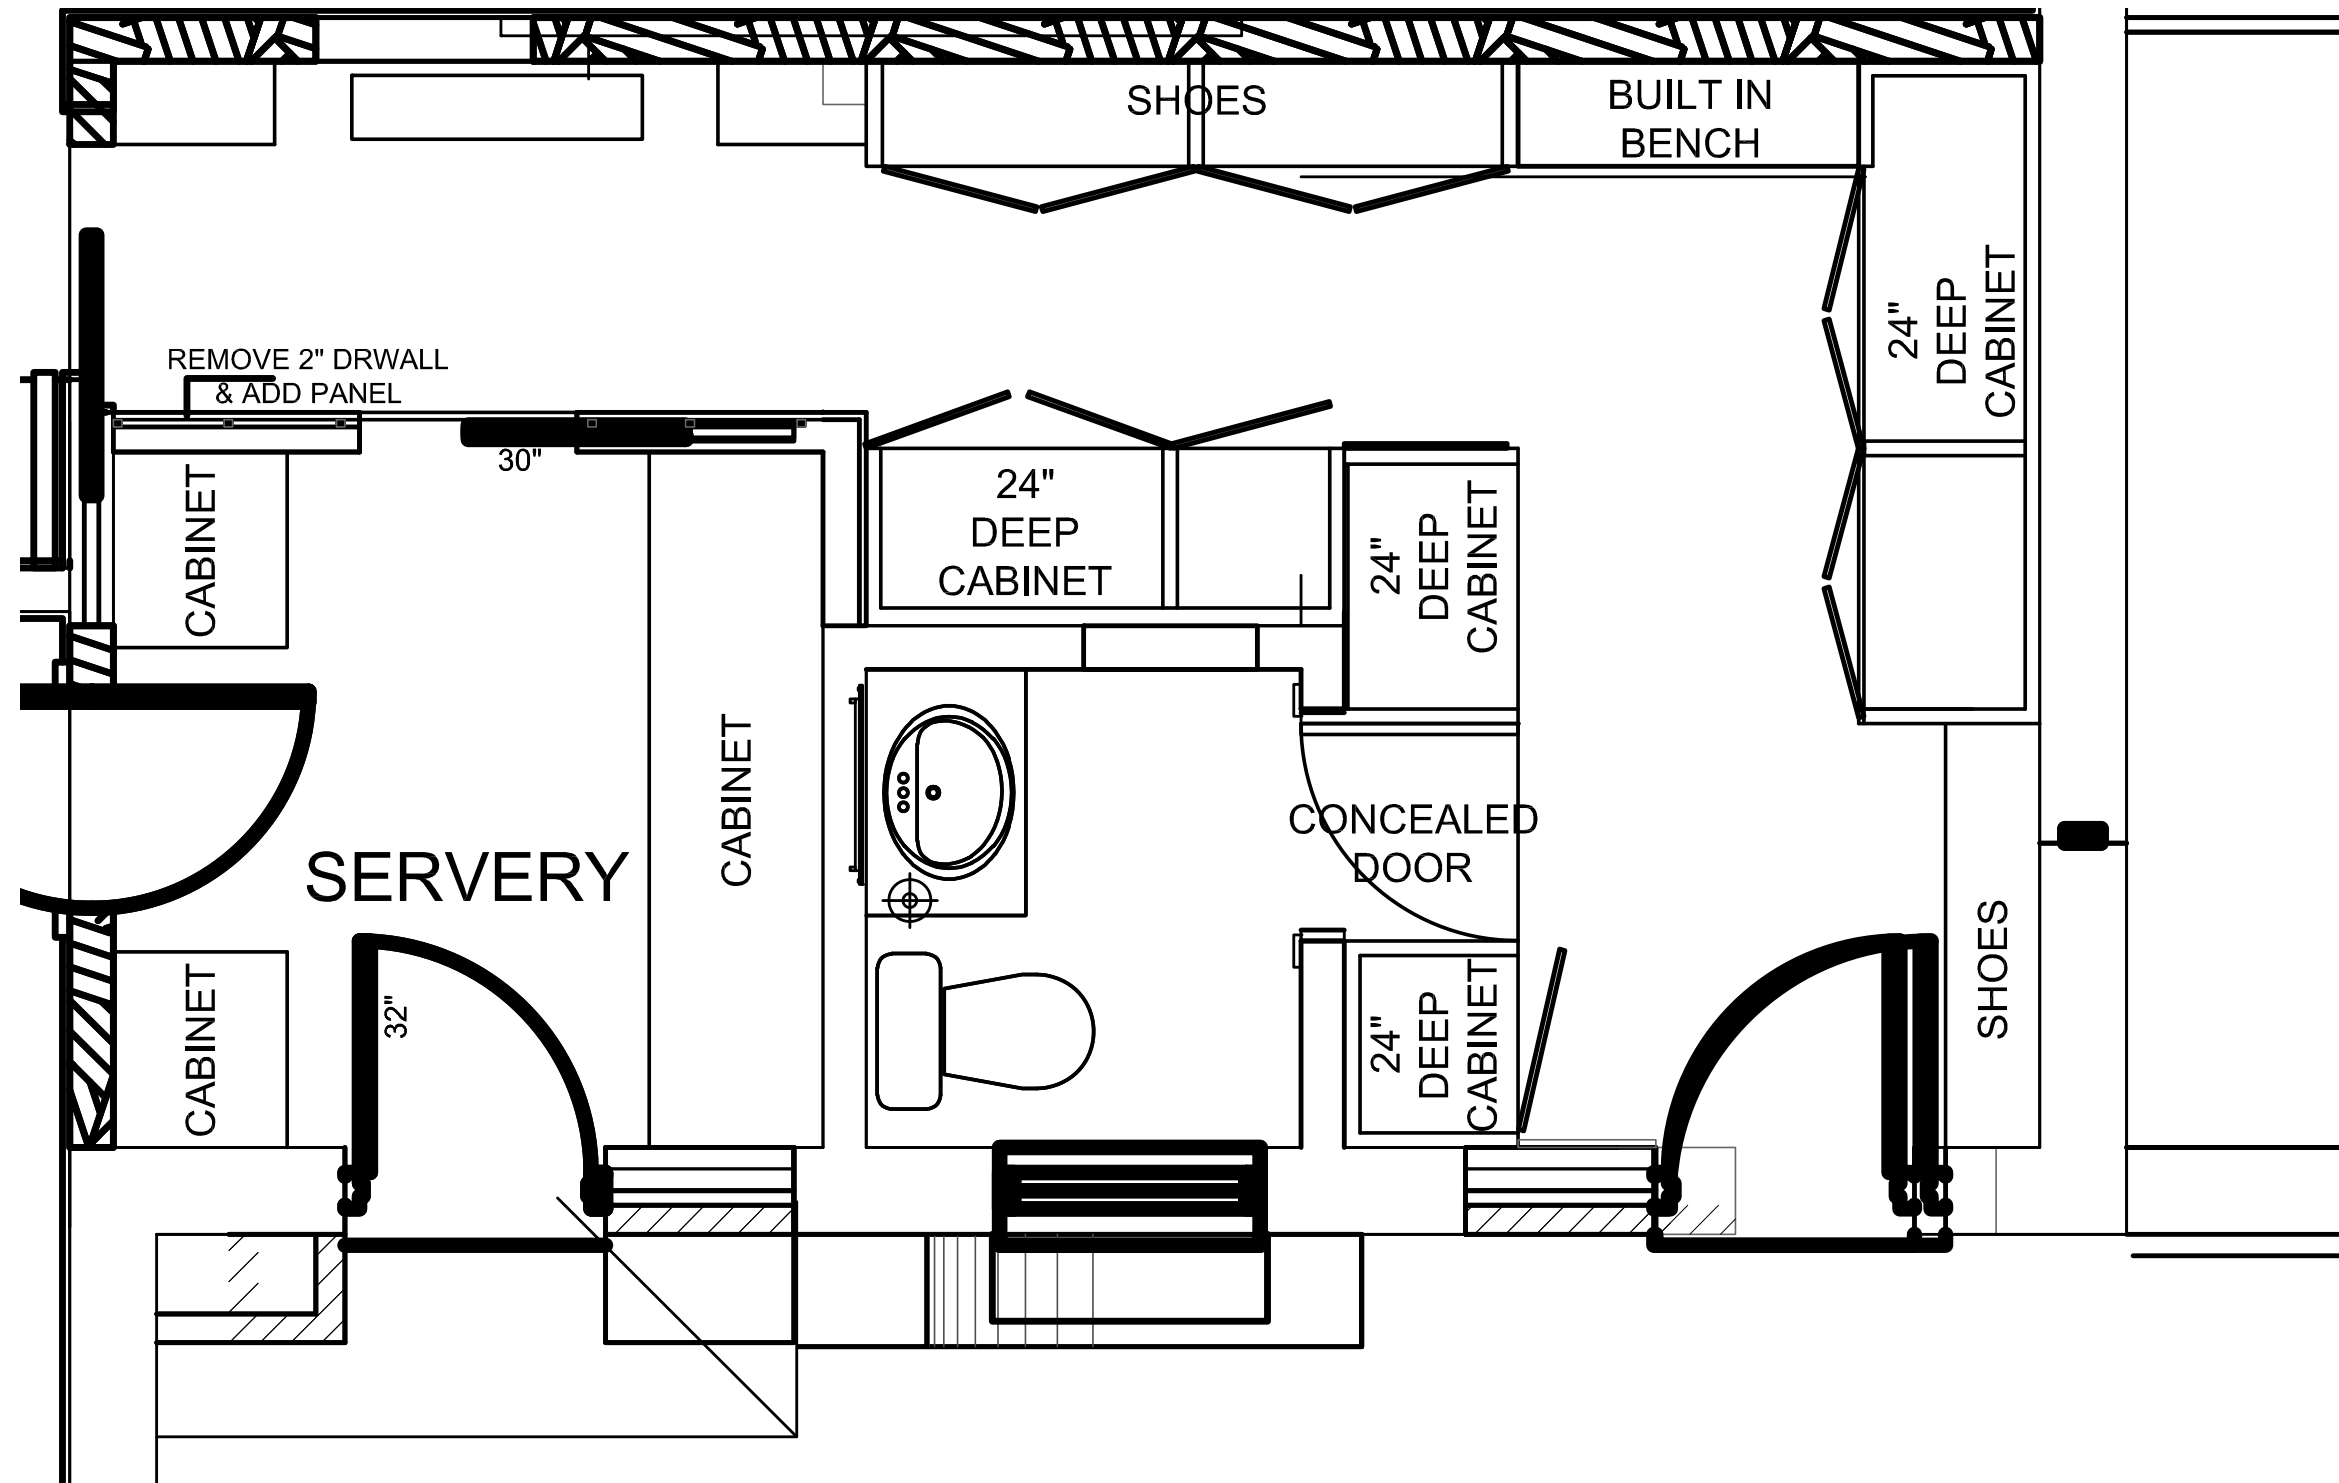

DS-15903, BY DE SEDE

PH 6 1/2 PENDANT, BY LOUIS POULSEN

ILARY SIDE TABLES, BY JEAN-MARIE MASSAUD

LC3 ARMCHAIR, BY LE CORBUSIER & CHARLOTTE PERRIAND

GALLERY LOW TABLE, BY MARSOTTO EDIZIONI

MULTI-LIGHT, BY GUBI

THE MUD ROOM | FF&E LAYOUT

THE MUD ROOM | FF&E DESIGN CONCEPT

THE MUD ROOM | FF&E FURNITURE BOARD

GIOLINO MIRROR, BY PORADA

BAYUS 8 CONSOLE, BY PORADA

FURNITURE PLAN LEVEL 2 | FF&E DESIGN CONCEPT #1

FURNITURE PLAN LEVEL 2 | FF&E DESIGN CONCEPT #2