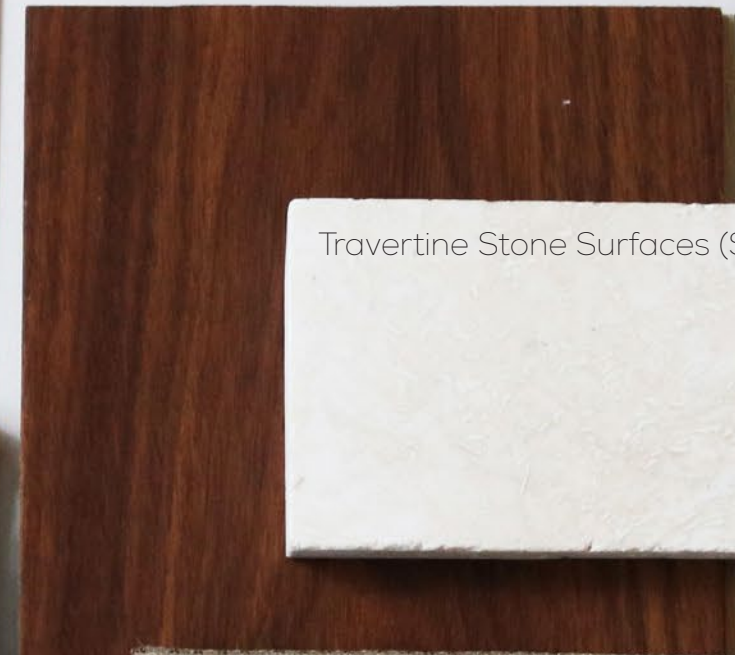

Primary Wood:
Rich Walnut Wood Finish

Travertine Stone Surfaces (Sealed)