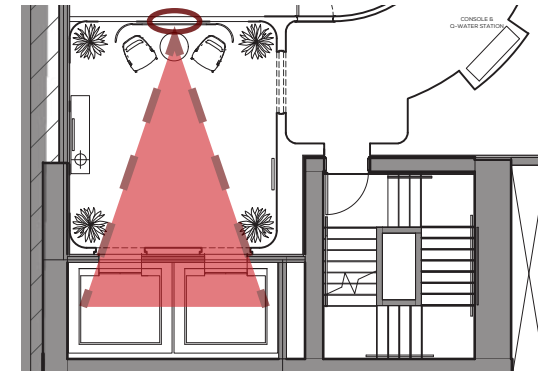

THE JOURNEY | A RESIDENCE ON THE RIVER - ELEVATOR LOBBY