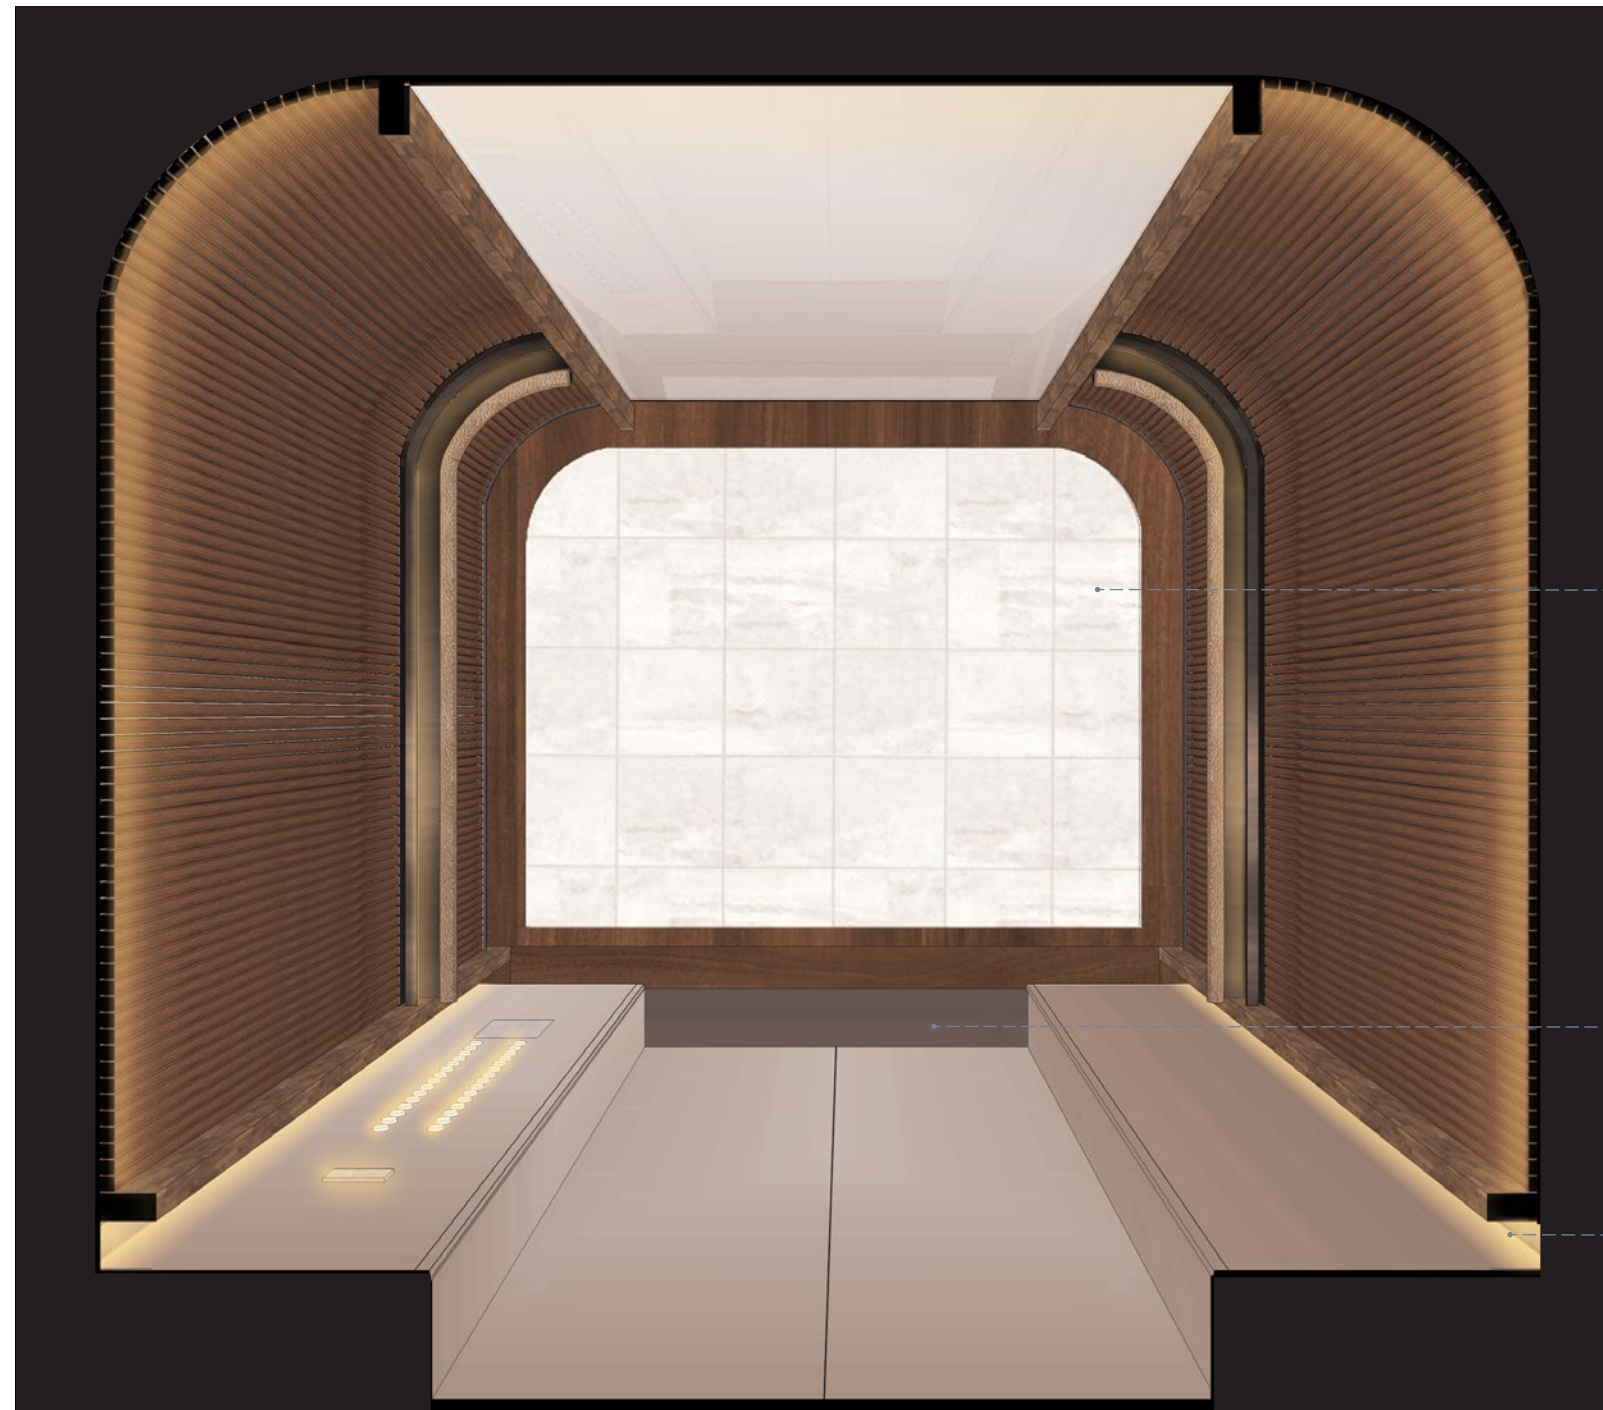

THE JOURNEY | A RESIDENCE ON THE RIVER - ELEVATOR CAB 3D PLAN

-- 24" X 24" STONE TILE FLOORING
WITH WOOD BORDER

-- BRONZE FINISH ELEVATOR SILL

-- CONCEALED LIGHT