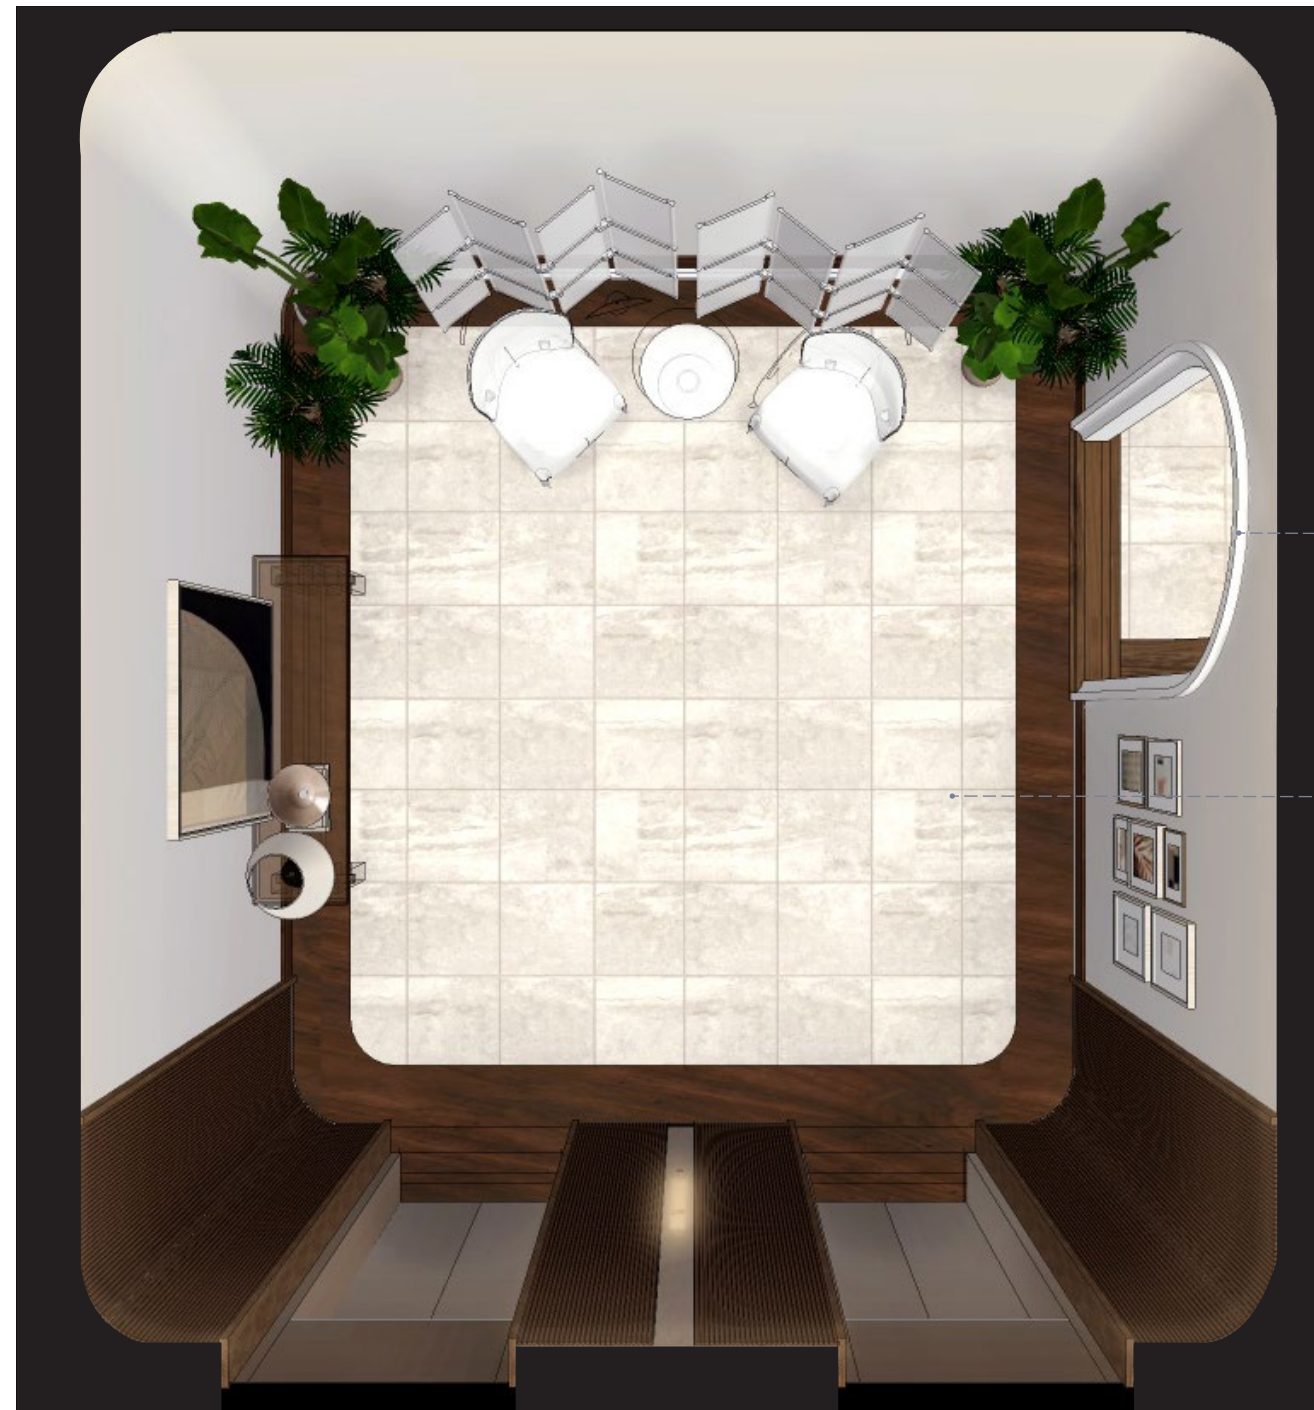

WOOD SHUTTER BY SHUTTER MANUFACTURER

MATTE BLACK ARCHITECTURAL MULLION. TO BE COORDINATED WITH AOR

THE JOURNEY | A RESIDENCE ON THE RIVER - ELEVATOR LOBBY 3D PLAN

--- PLASTER FINISH ARCH

--- 24" X 24" STONE FLOORING TILE WITH WOOD BORDER