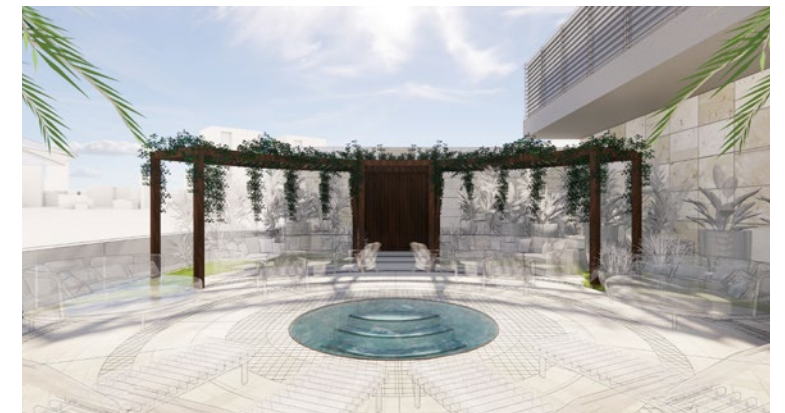

PENDRY TAMPA | RESIDENTIAL DESIGN SUMMARY