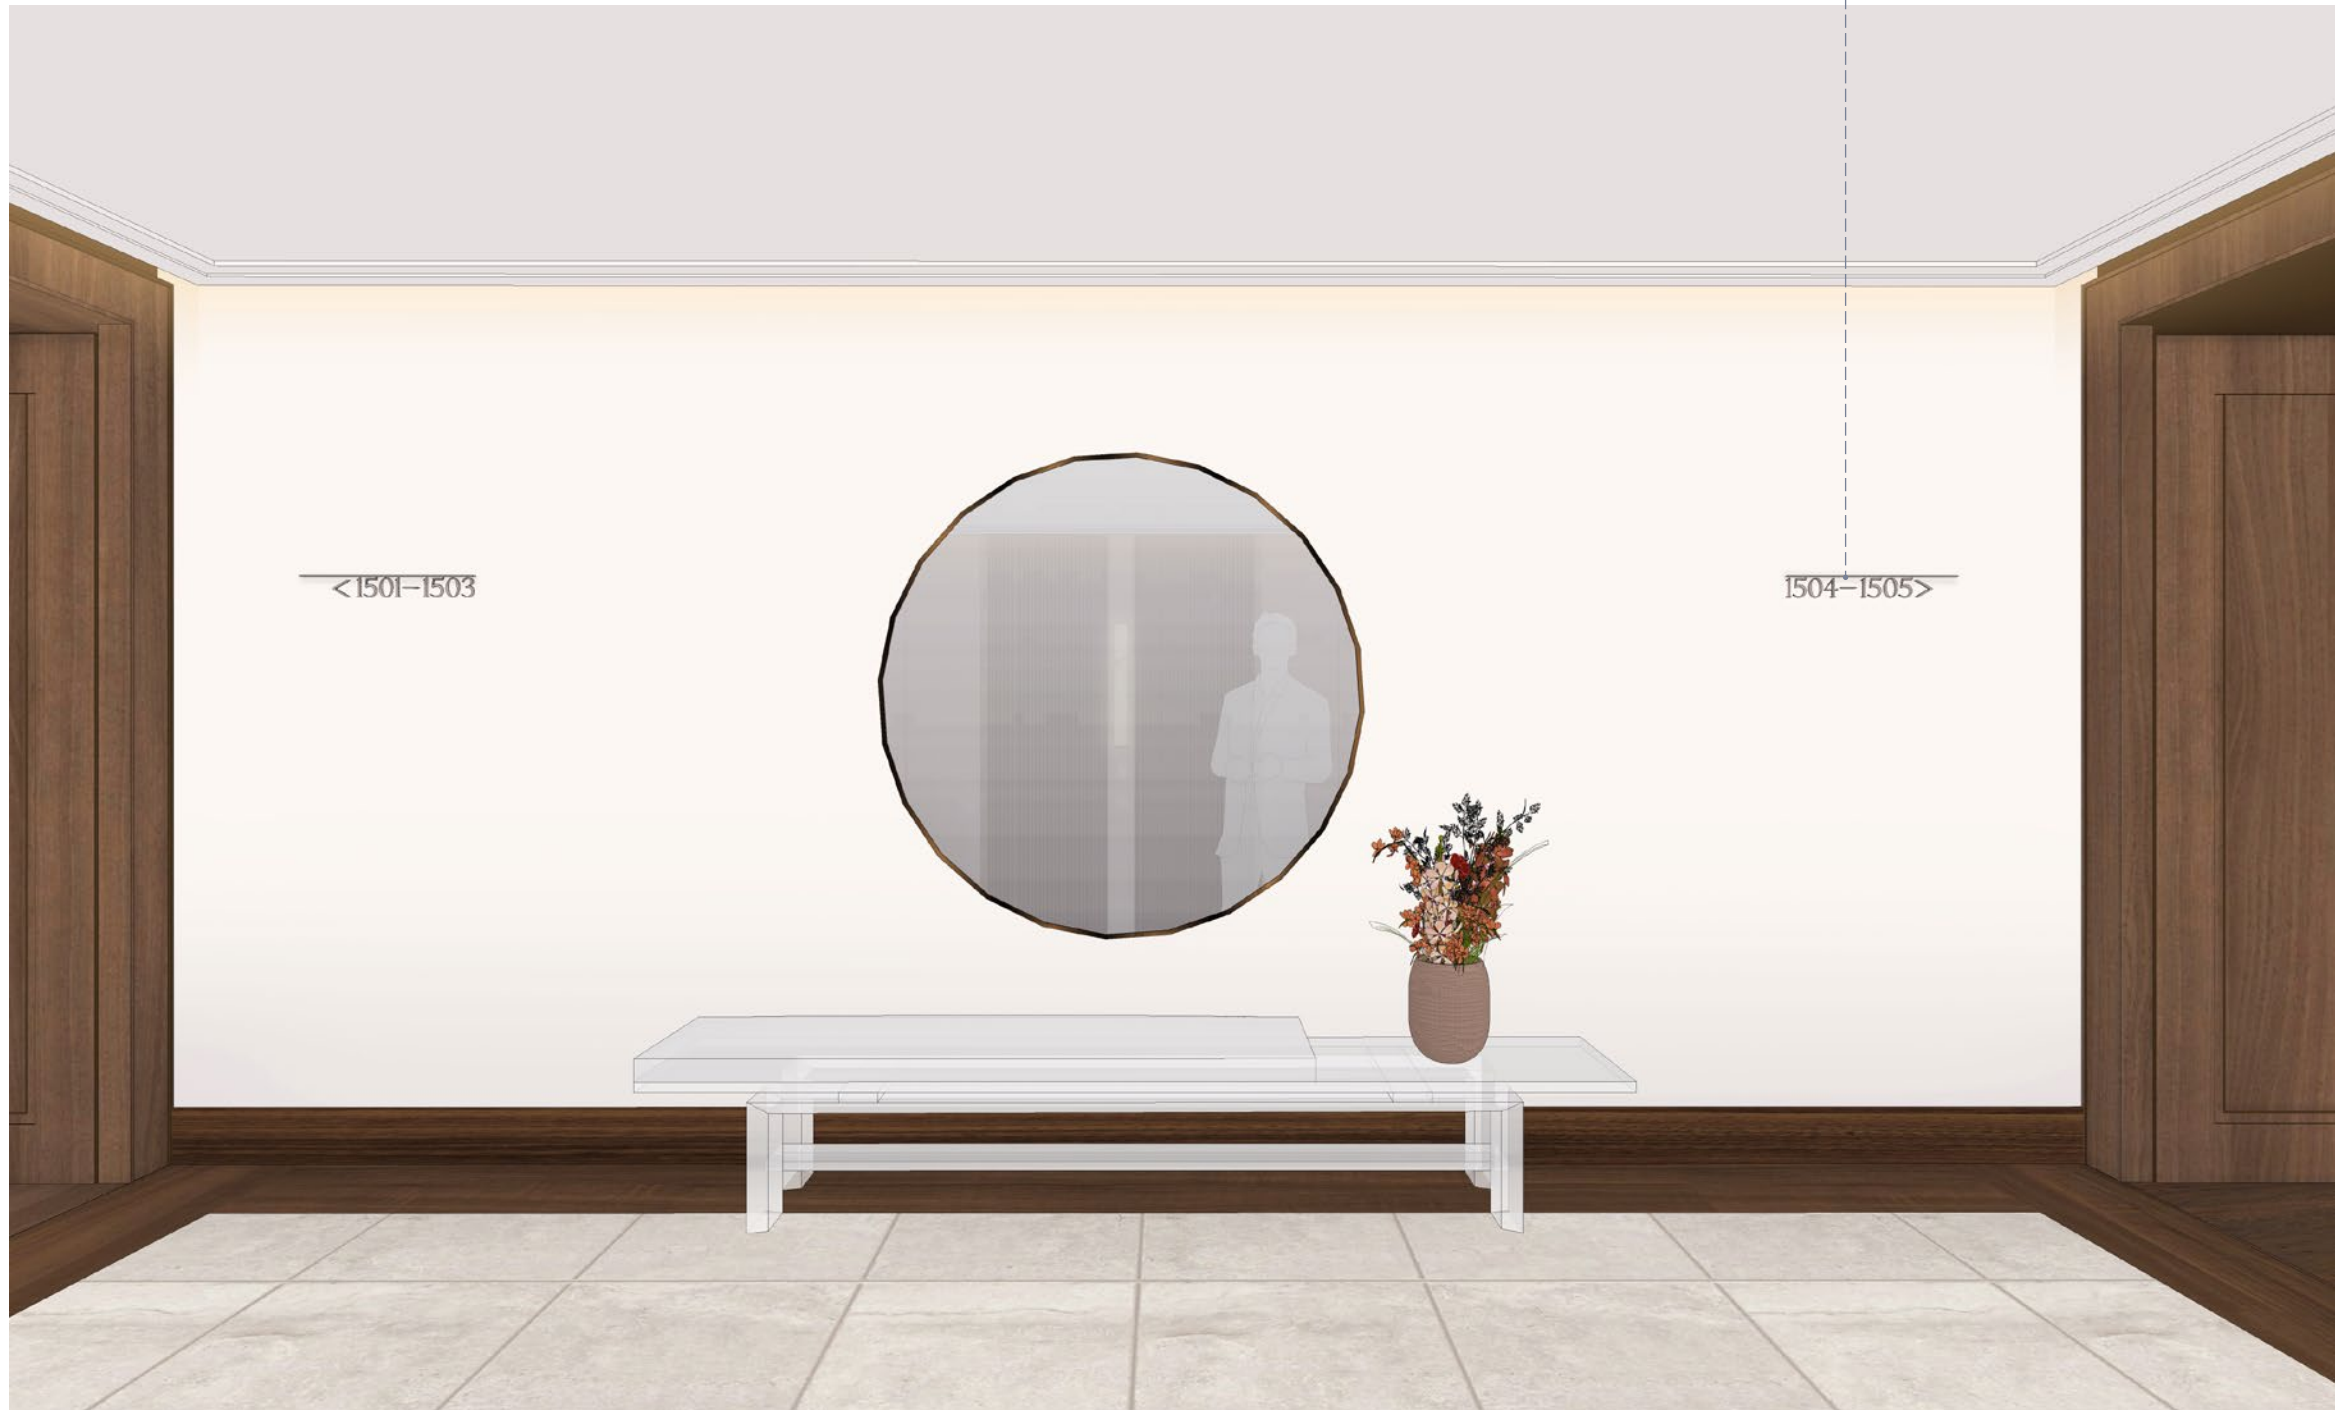

BRONZE METAL SIGNAGE AS DESIGN INTENT. SIGNAGE CONSULTANT TO DEVELOP ALONG WITH PROJECT BRANDING. NUMBERING SYSTEM TO BE CONFIRM BY OWNERSHIP