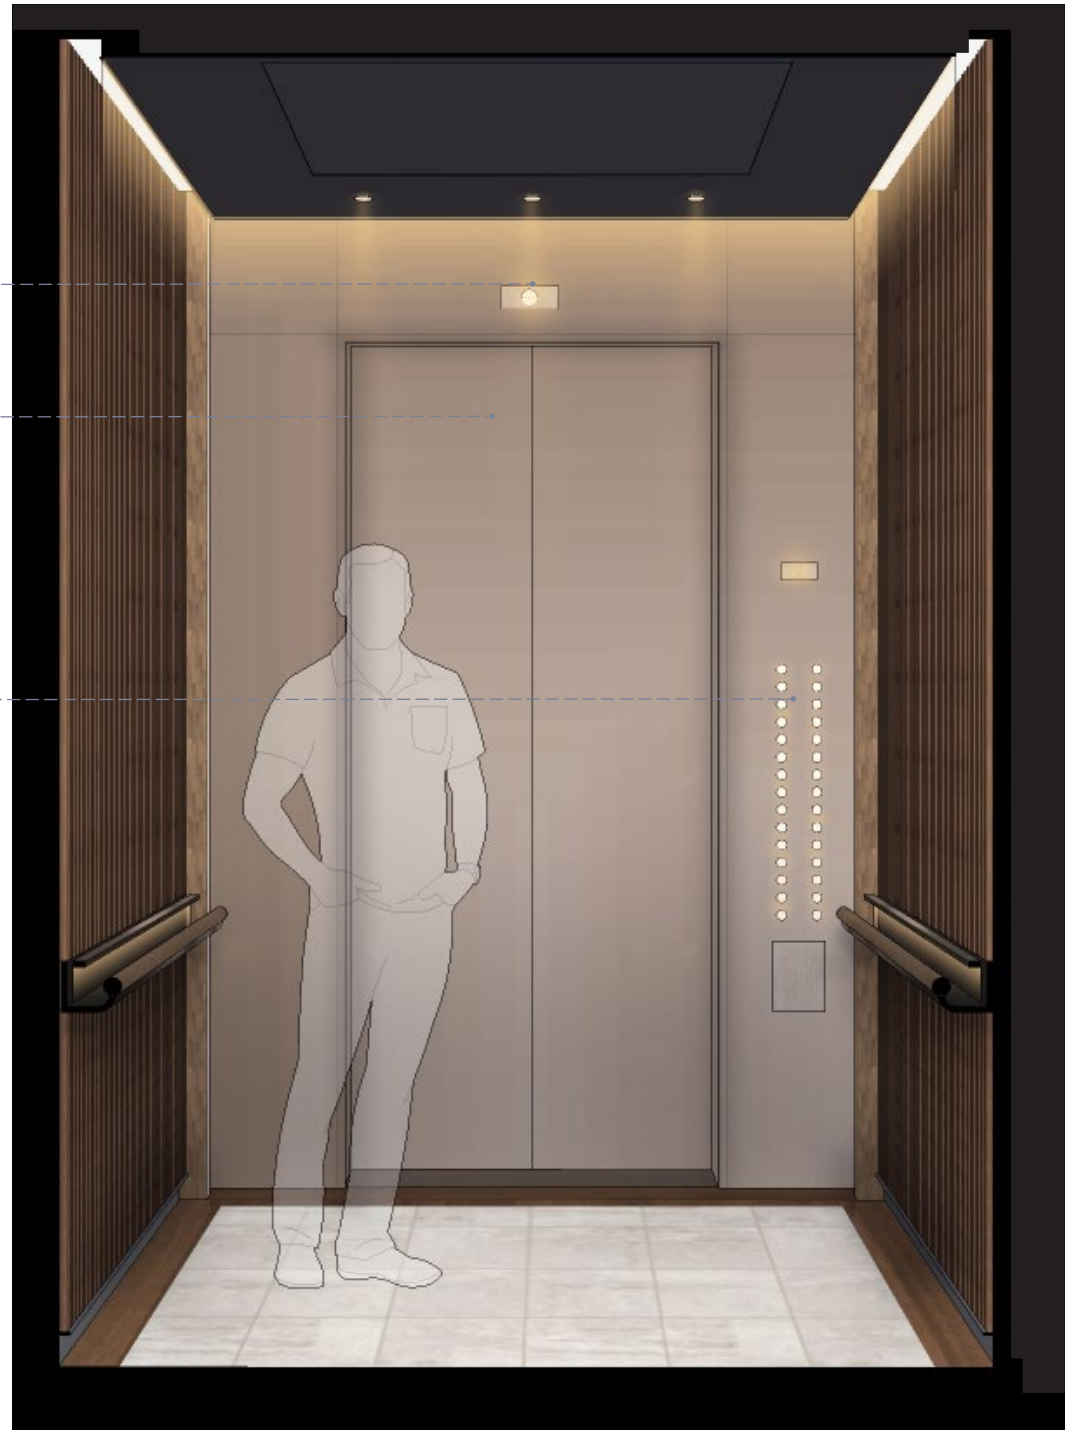

THE JOURNEY | A RESIDENCE ON THE RIVER - ELEVATOR CAB VIEWS

FRONT VIEW

FLUSH INDICATOR WITH MATCHING METAL FINISH

LIGHT BRONZE BRUSHED METAL CAB INTERIOR & DOOR

INTEGRATED PUNCH THROUGH BUTTONS WITH FLUSH PANEL