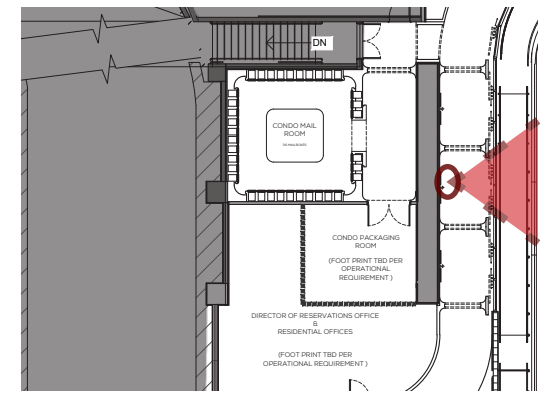

WOOD SHUTTER BY SHUTTER MANUFACTURER

MATTE BLACK ARCHITECTURAL MULLION. TO BE COORDINATED WITH AOR

THE JOURNEY | A RESIDENCE ON THE RIVER - ELEVATOR LOBBY 3D PLAN

--- PLASTER FINISH ARCH

--- 24" X 24" STONE FLOORING TILE WITH WOOD BORDER