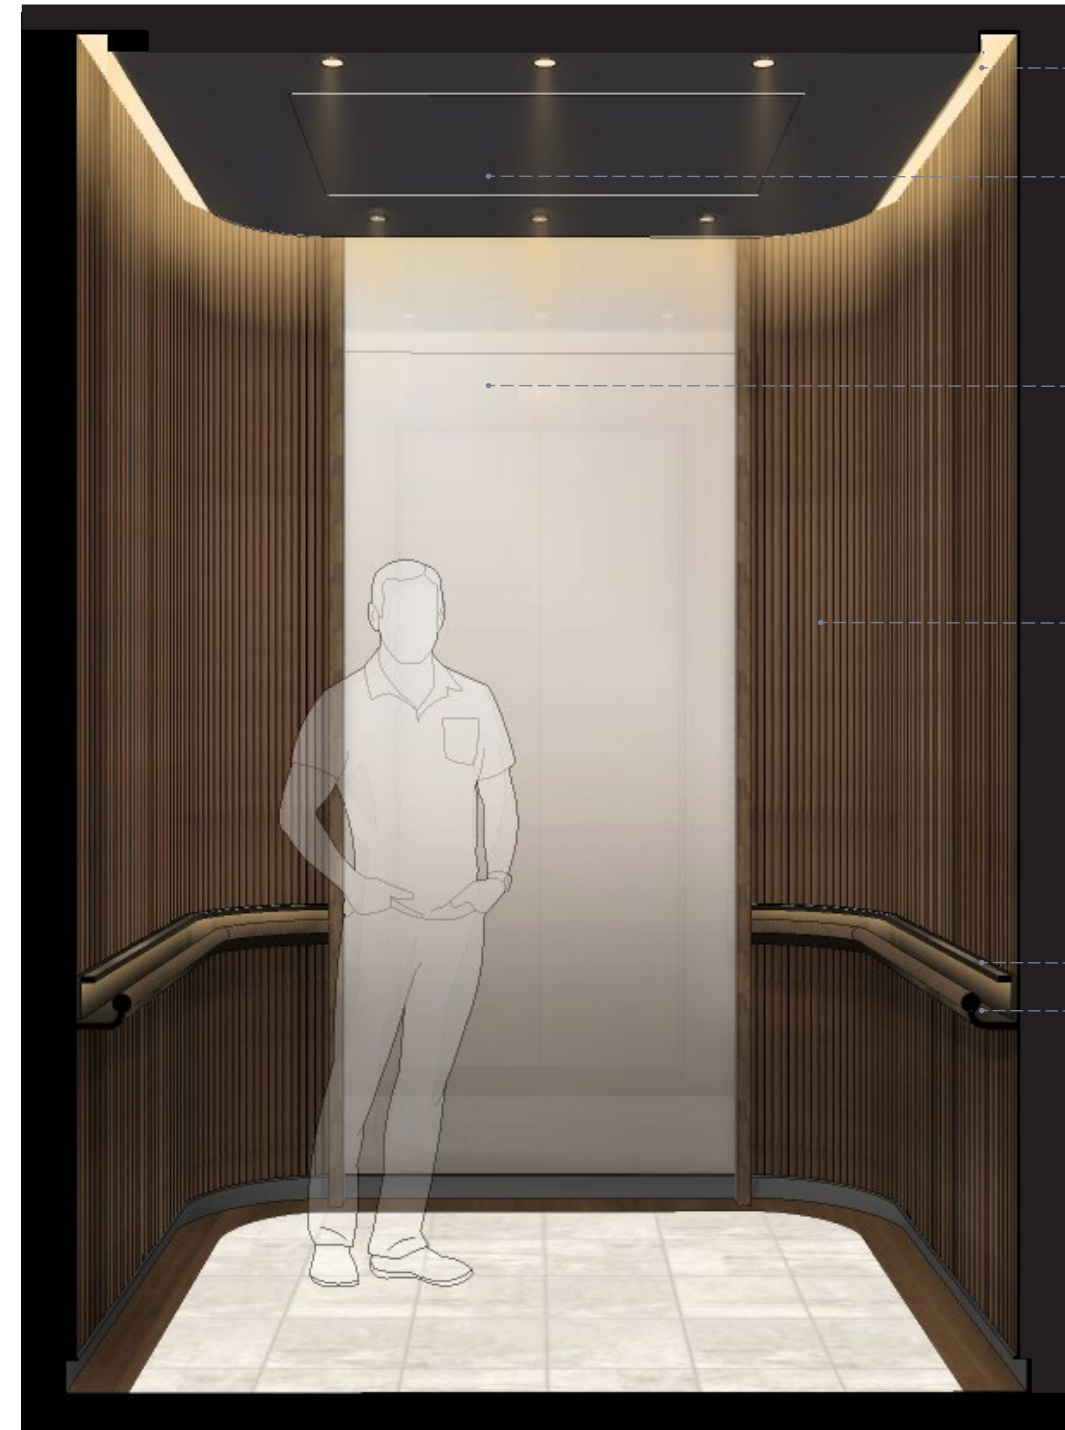

FRONT VIEW

FLUSH INDICATOR WITH MATCHING METAL FINISH

LIGHT BRONZE BRUSHED METAL CAB INTERIOR & DOOR

INTEGRATED PUNCH THROUGH BUTTONS WITH FLUSH PANEL

BACK VIEW

LIGHT COVE SURROUND

PAINTED CEILING WITH FLUSH CONCEAL ACCESS PANEL