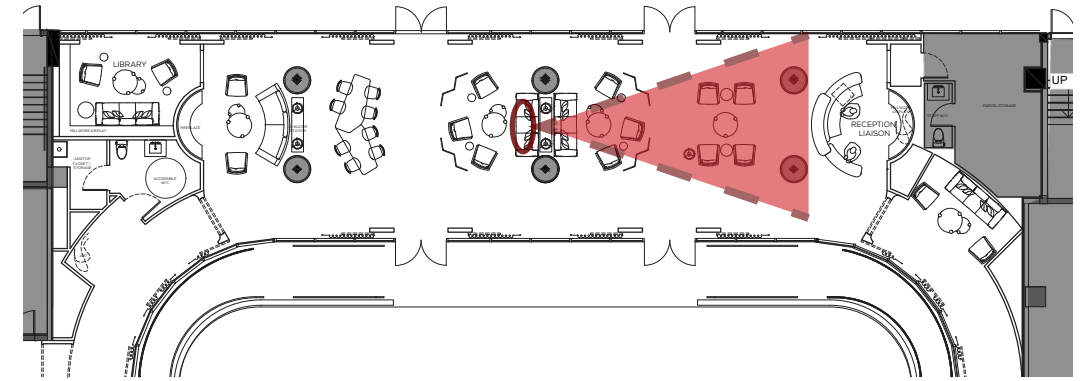

THE JOURNEY | A RESIDENCE ON THE RIVER - MARKETING RENDERS