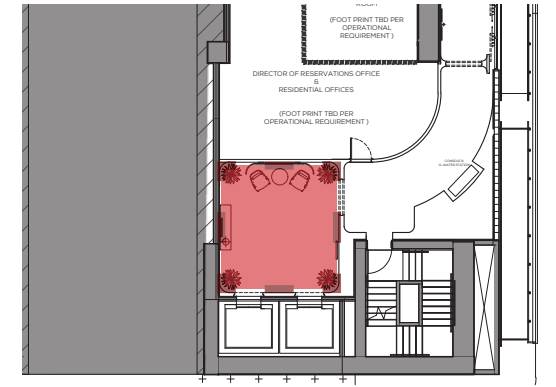

THE JOURNEY | A RESIDENCE ON THE RIVER - ELEVATOR LOBBY 3D PLAN

--- PLASTER FINISH ARCH

--- 24" X 24" STONE FLOORING TILE WITH WOOD BORDER