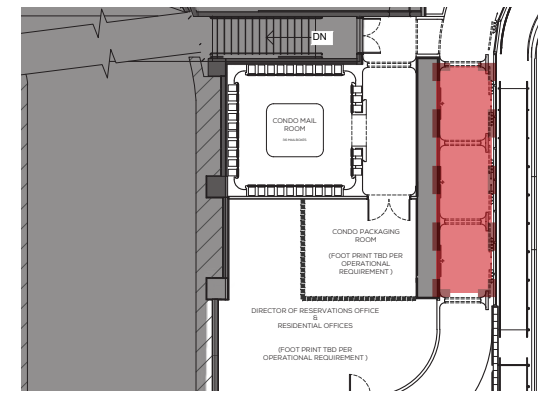

24" X 24" STONE FLOORING TILE

WOOD FLOORING BORDER

THE JOURNEY | A RESIDENCE ON THE RIVER - ELEVATOR CORRIDOR VIEW

PLASTER ARCH PORTAL

PAINTED DRYWALL WITH STAINED WOOD BASE

THE JOURNEY | A RESIDENCE ON THE RIVER - ELEVATOR CORRIDOR GLAZING VIEW