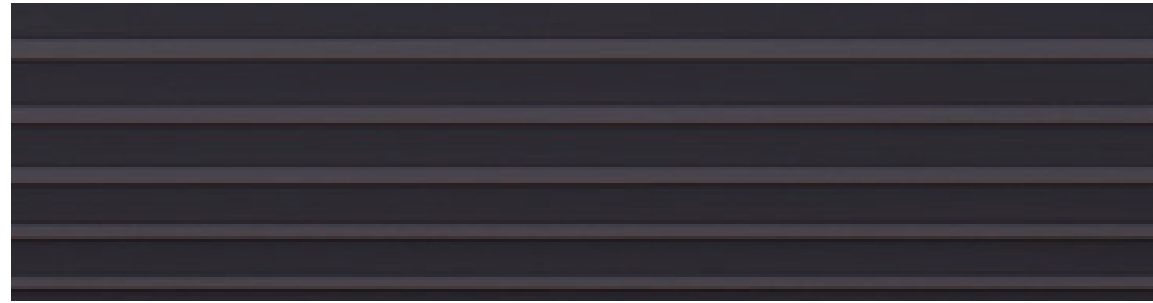

CONCEALED DOOR
TO BOH BASEMENT

MIRROR WITH
PRINTED BRANDING
GRAPHIC

BLACK EPOXY
CONCRETE
FLOORING

THE JOURNEY | ELEVATION VIEW - MAIN RETAIL AREA

THE JOURNEY | PERSPECTIVE VIEW - SENSORY EXPERIENCE BAR

BRANDED ARTWORK

PASS THROUGH WINDOW WITHIN MILLWORK

ARMSTRONG
STANDARD BLACK
ACOUSTIC CEILING
BAFFLES ON CURVED
T-BAR GRID SYSTEM

THE JOURNEY | PALETTE IMPRESSION

ARMSTRONG LINEAR BLACK
CEILING ACOUSTICAL BAFFLES

SATIN BRASS
ACCENTS