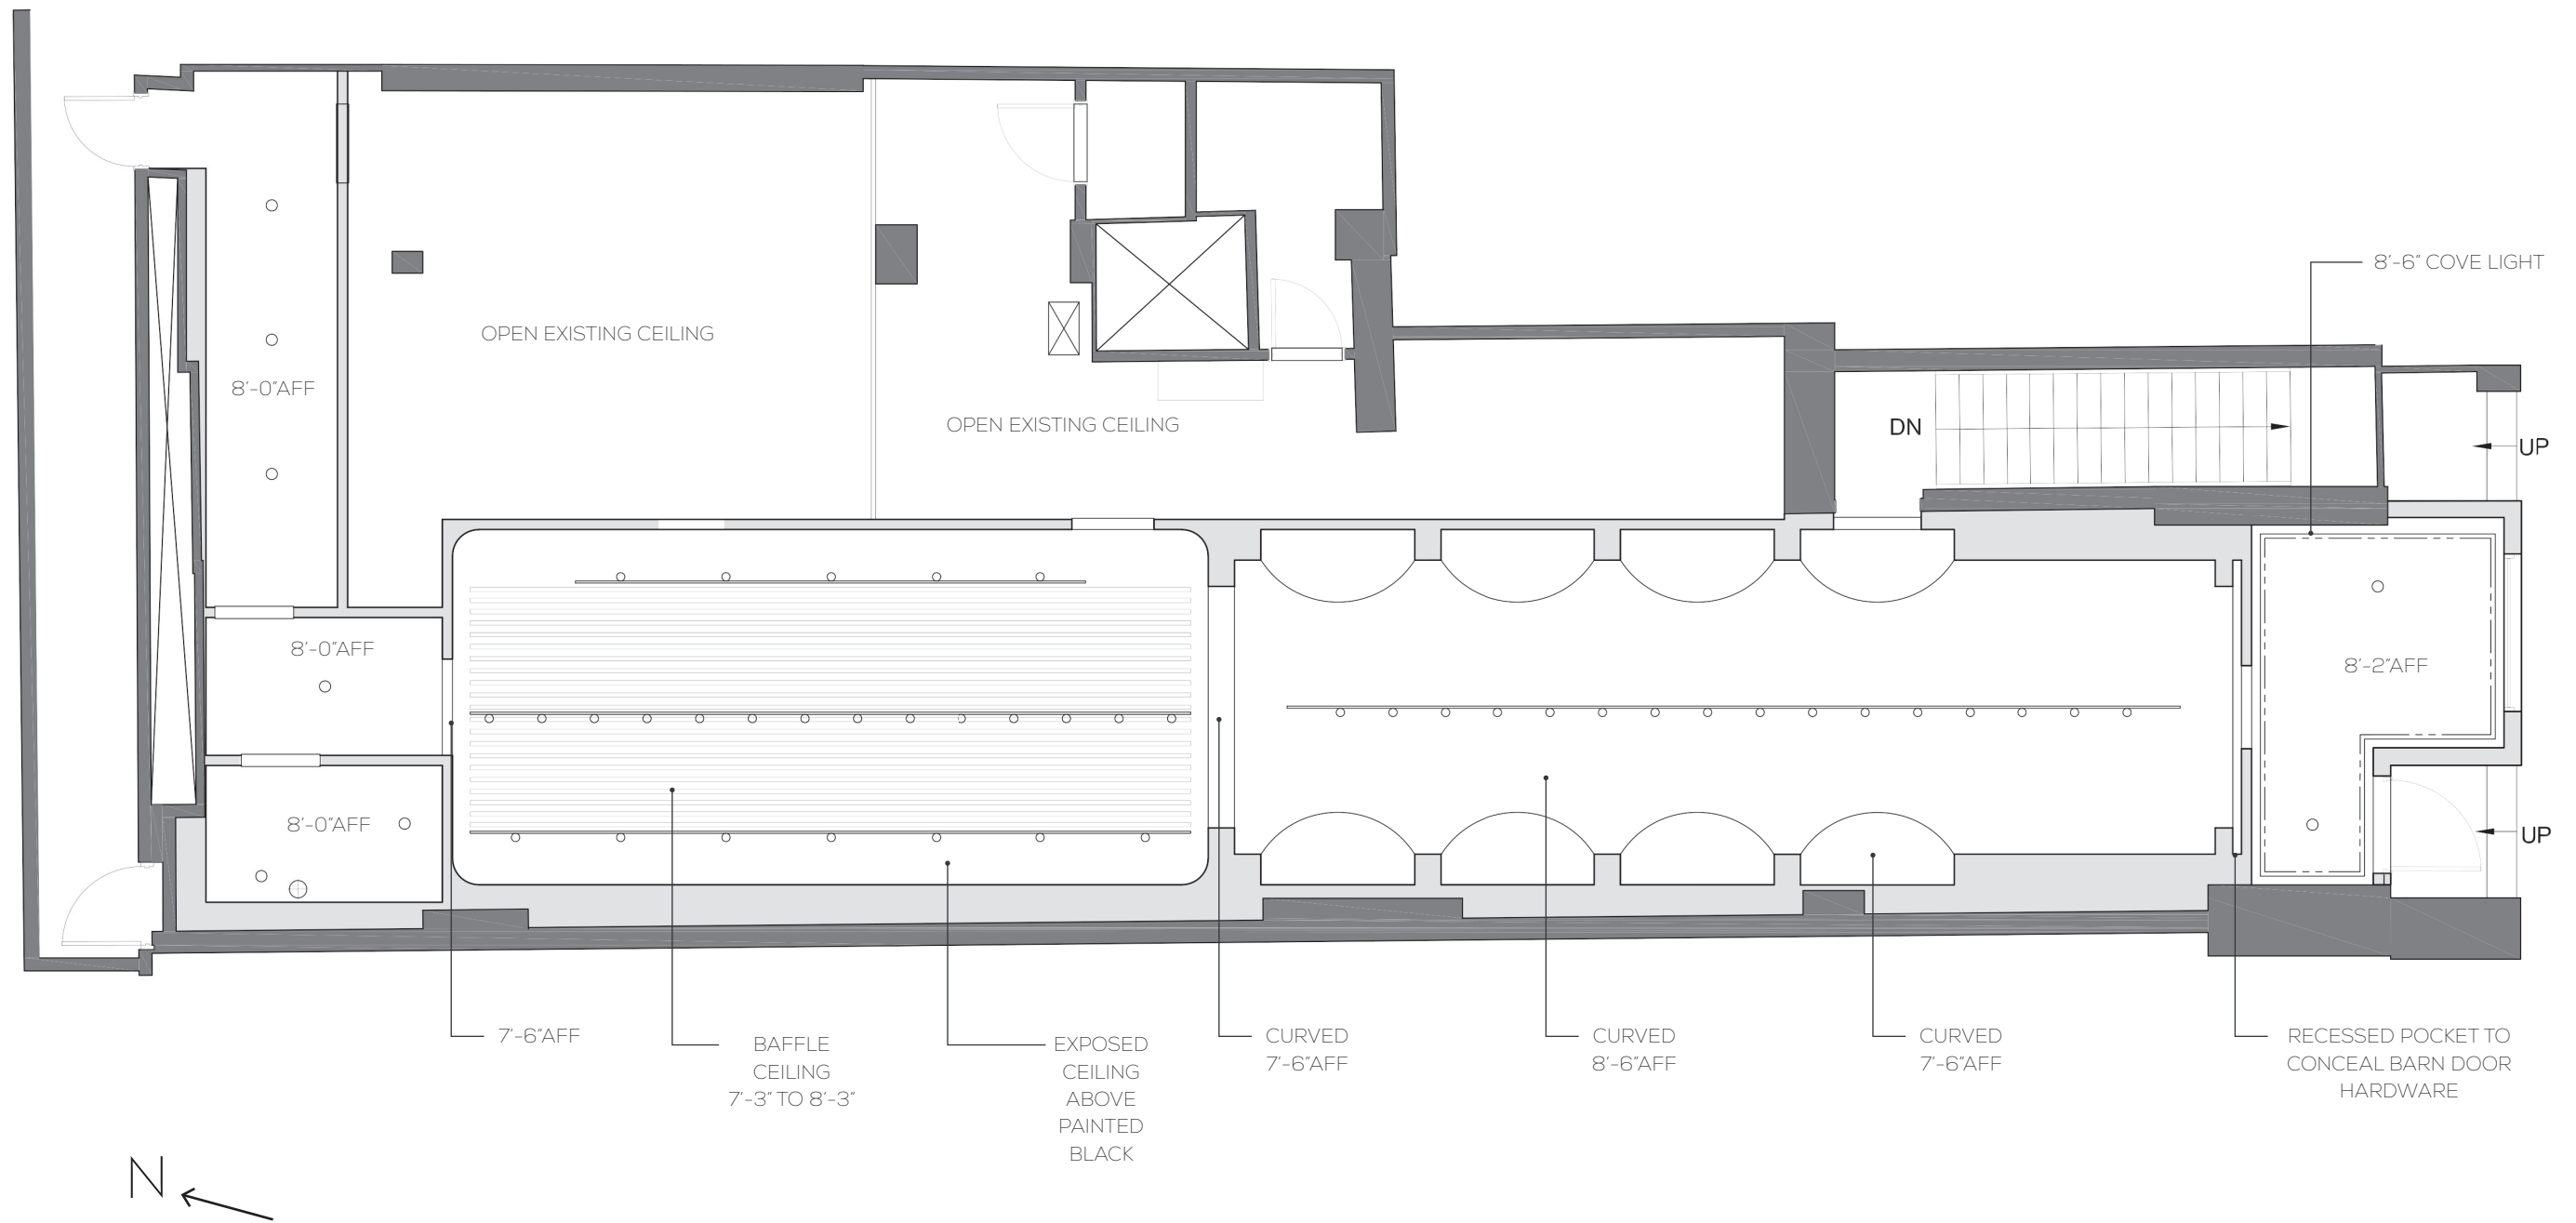

APPROACHABLE LUXURY

EXPERIENTIAL

PRESENCE OF A BAR

IMMERSIVE

THE PLANNING | PLAN LAYOUT

THE PLANNING | LIGHTING PLAN & CEILING LAYOUT

THE JOURNEY | PERSPECTIVE VIEW - MAIN RETAIL AREA

CURVED DRYWALL
CEILING

CONCEALED DOOR
TO BOH BASEMENT

MIRROR WITH
PRINTED BRANDING
GRAPHIC

BLACK EPOXY
CONCRETE
FLOORING

THE JOURNEY | ELEVATION VIEW - MAIN RETAIL AREA

THE JOURNEY | PERSPECTIVE VIEW - SENSORY EXPERIENCE BAR

BRANDED ARTWORK