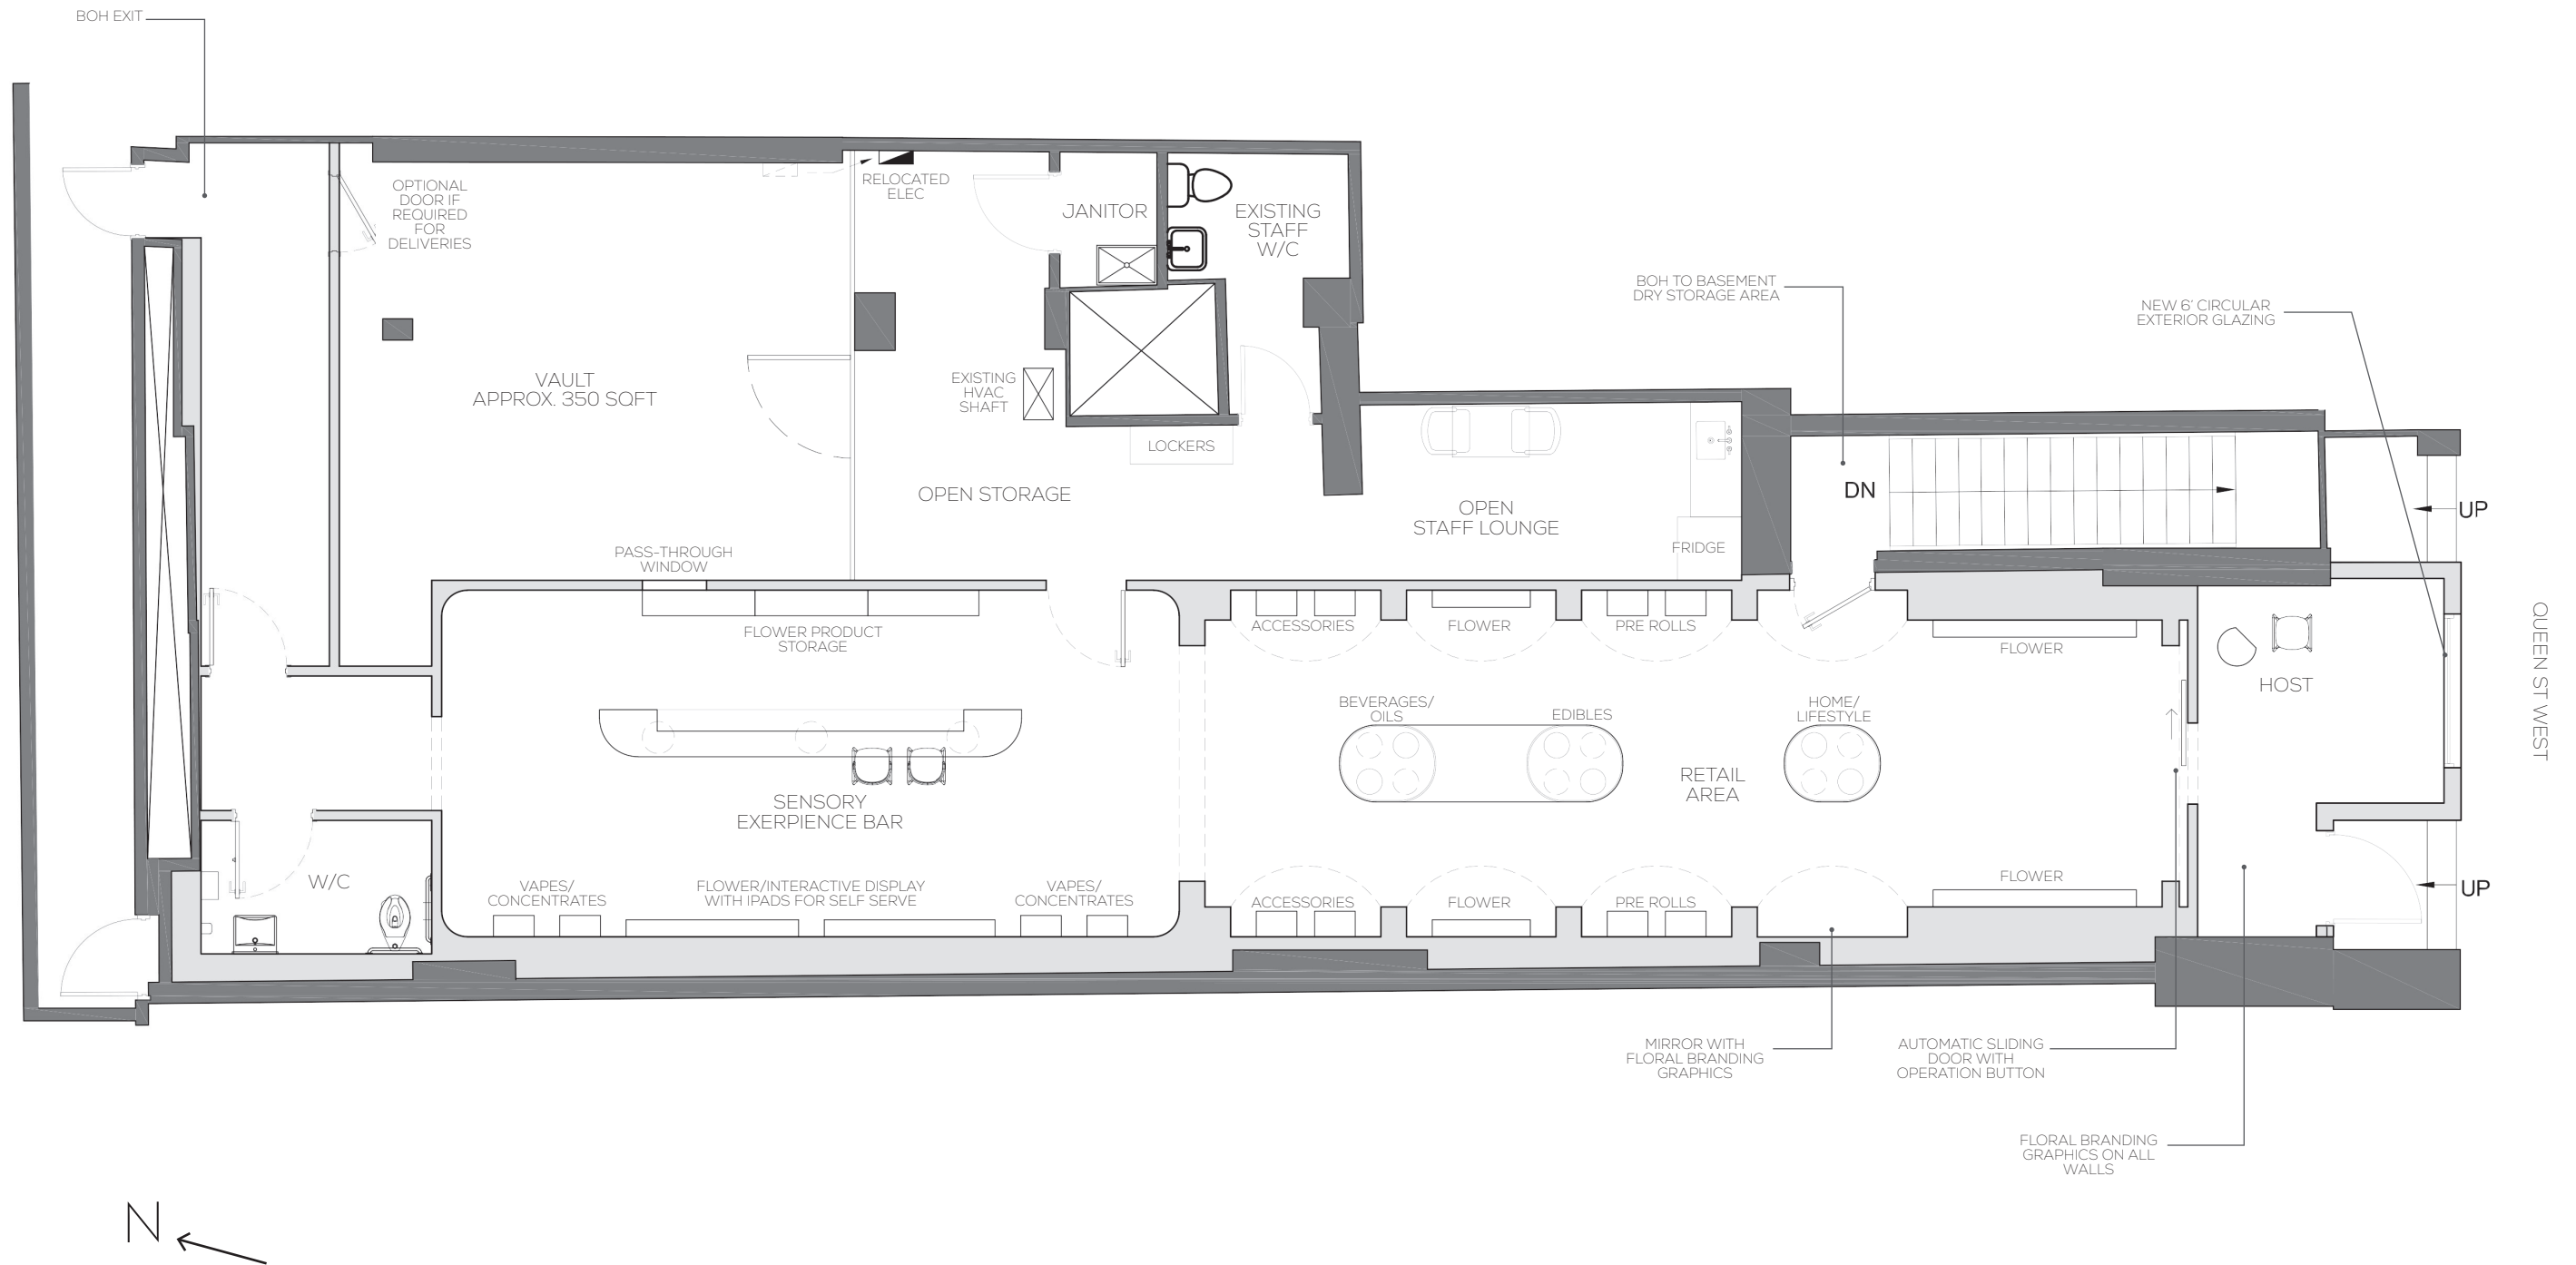

APPROACHABLE LUXURY

EXPERIENTIAL

PRESENCE OF A BAR

IMMERSIVE

THE PLANNING | PLAN LAYOUT

THE PLANNING | LIGHTING PLAN & CEILING LAYOUT

THE JOURNEY | PERSPECTIVE VIEW - MAIN RETAIL AREA

CURVED DRYWALL
CEILING

CONCEALED DOOR
TO BOH BASEMENT

MIRROR WITH
PRINTED BRANDING
GRAPHIC

BLACK EPOXY
CONCRETE
FLOORING

THE JOURNEY | ELEVATION VIEW - MAIN RETAIL AREA

THE JOURNEY | PERSPECTIVE VIEW - SENSORY EXPERIENCE BAR

BRANDED ARTWORK