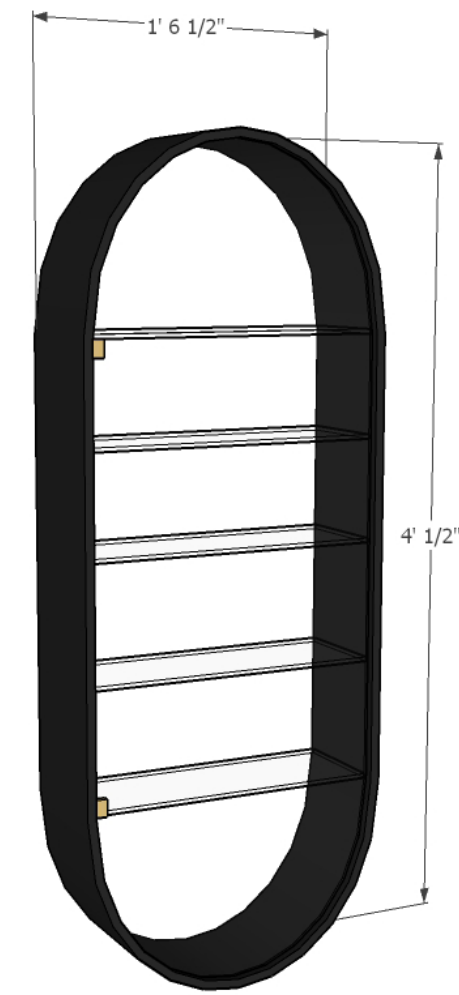

MILLWORK DESIGN SENSORY EXPERIENCE BAR- DIMENSIONS

MILLWORK DESIGN BACK BAR

PASS THROUGH WINDOW (3' X 8')

SLIDING SMOKE GLASS CABINET DOORS TO BE FURTHER DEVELOPED WITH MILLWORKER

LOCKABLE STORAGE CABINET

*UNDERSIDE OF ALL CABINET OR SHELF TO RECEIVE LED STRIP LIGHT

MILLWORK DESIGN TYPICAL SHELVING DISPLAY

MILLWORK DESIGN TYPICAL SHELVING DISPLAY

DEPTH VARIATIONS OF SHELVING DISPLAY

MILLWORK DESIGN SELF-SERVE AREA SHELVING DISPLAY

COMMERCIAL GRADE IPAD AND TABLET ENCLOSURE WITH ADJUSTABLE WALL MOUNT

MILLWORK DESIGN TYPICAL WALL DISPLAY CASE

DEPTH VARIATIONS OF DISPLAY CASE

OPTION 2 FLAT GLASS DOOR

LOCK HARDWARE, HINGE AND GLASS CABINET DOORS CURVATURE TO BE FURTHER DEVELOP WITH MILLWORKER

OPTION 1: BACK LIT OPAL GLASS PANEL

OPTION 2: INTEGRATED LED LIGHT STRIP AT INNER PERIMETER

TO BE FURTHER DEVELOPED WITH MILLWORKER

*GLASS SHELVES TO BE ADJUSTABLE

OPTION 2
DISPLAY COUNTER WITH INTEGRATED
DISPLAY PEDESTAL