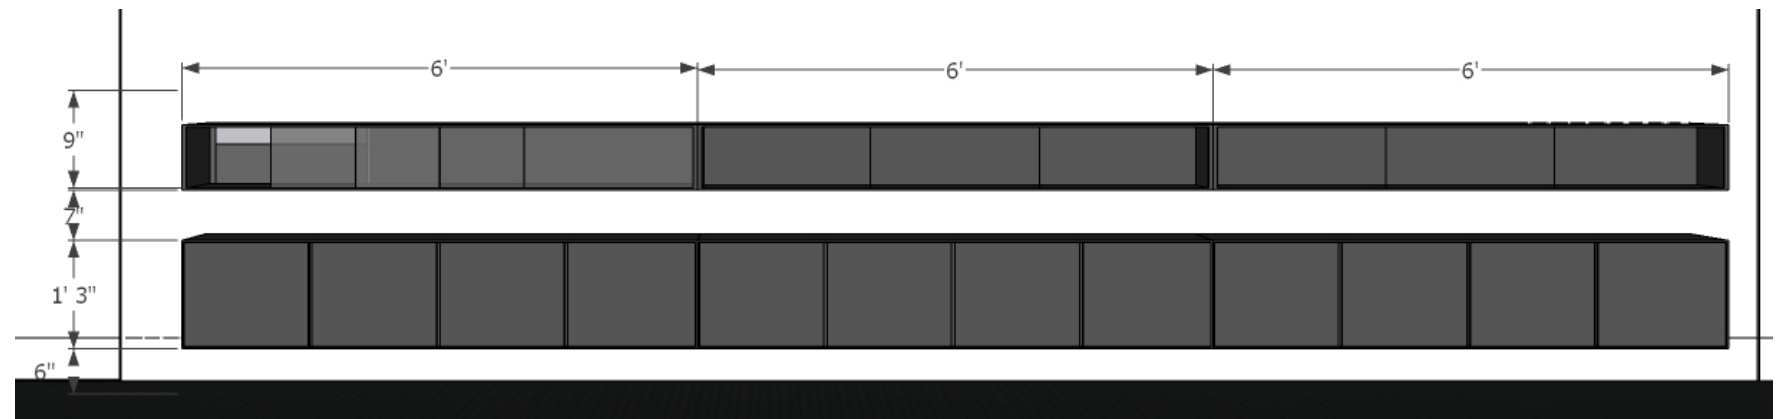

MILLWORK DESIGN SENSORY EXPERIENCE BAR- DIMENSIONS

MILLWORK DESIGN BACK BAR

PASS THROUGH WINDOW (3' X 8')

SLIDING SMOKE GLASS CABINET DOORS TO BE FURTHER DEVELOPED WITH MILLWORKER

LOCKABLE STORAGE CABINET

*UNDERSIDE OF ALL CABINET OR SHELF TO RECEIVE LED STRIP LIGHT

MILLWORK DESIGN TYPICAL SHELVING DISPLAY

MILLWORK DESIGN TYPICAL SHELVING DISPLAY

DEPTH VARIATIONS OF SHELVING DISPLAY

MILLWORK DESIGN SELF-SERVE AREA SHELVING DISPLAY