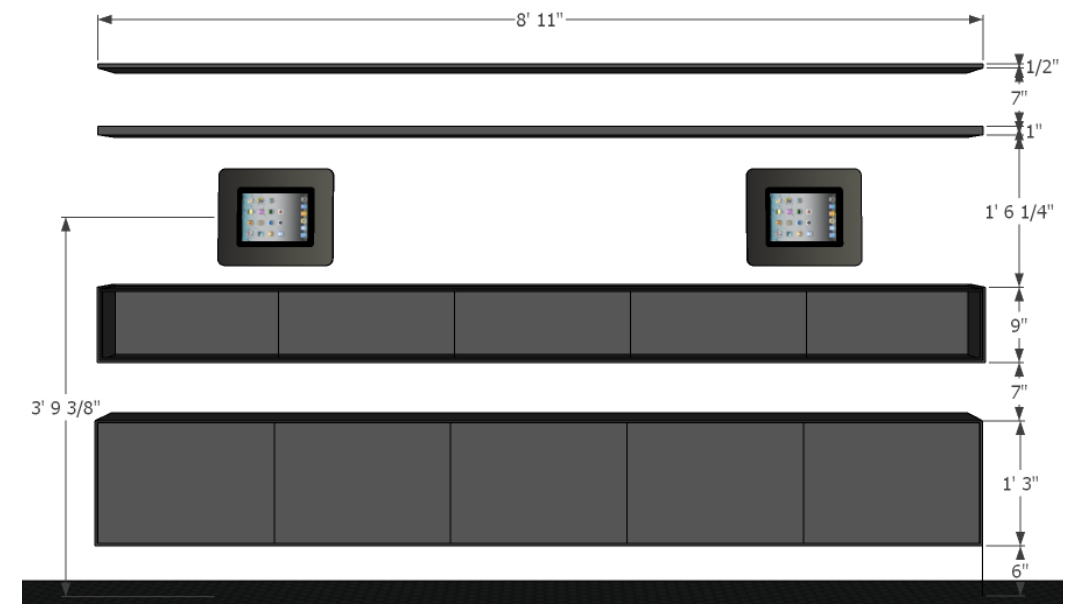

MILLWORK DESIGN SELF-SERVE AREA SHELVING DISPLAY