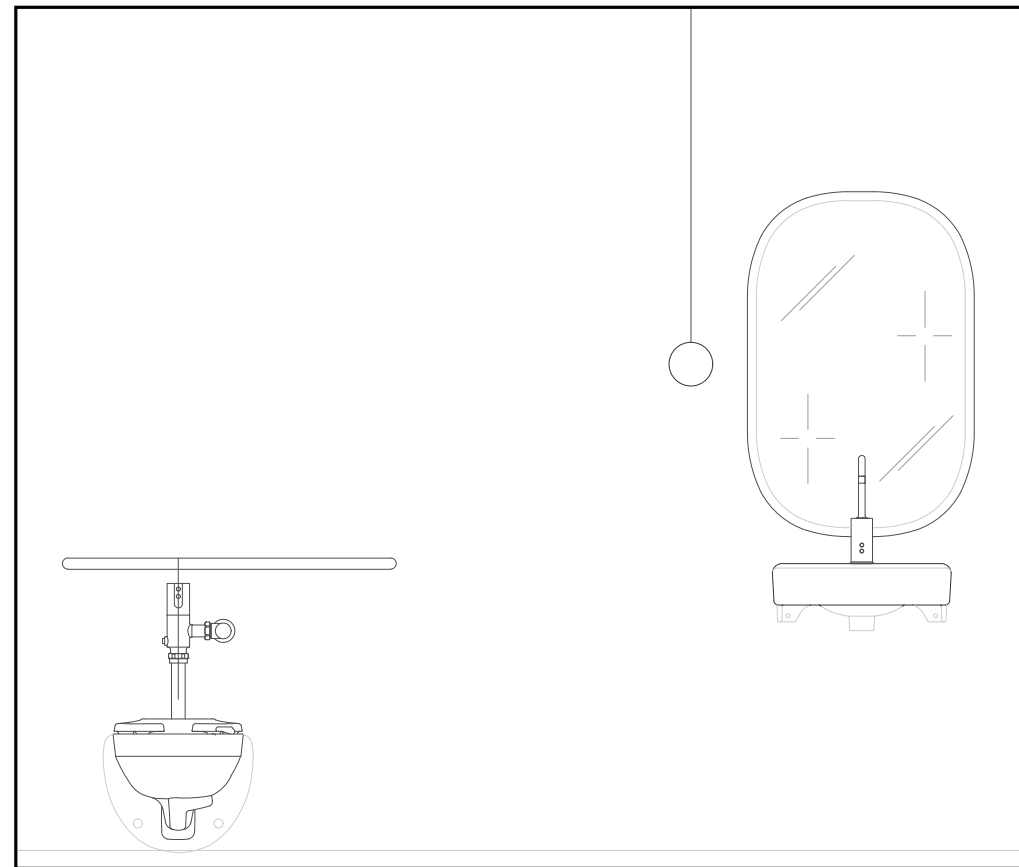

\$11 per SOFT

THE JOURNEY BATHROOM FIXTURE

CUSTOM GRAPHIC (BY ONE METHOD) FOR WALL AND CEILING WALLCOVERING

MATTE BLACK PENNY TILE FOR FLOOR AND BASE

\$11 PER SQFT

ELEVATION SKETCH

ANONY OHM PENDANT IN BRASS

\$326

STUART EDGED FRAME BEVELED WALL MIRROR (SOLD ON WAYFAIR)

\$288.65

KOHLER GOOSENECK TOUCHLESS FAUCET WITH INSIGHT™ TECHNOLOGY, AC-POWERED

\$531.25

KOHLER SOHO®WALL-MOUNT BATHROOM SINK

\$657

KOHLER TRIPOINT®TOUCHLESS DC 1.28 GPF TOILET FLUSHOMETER