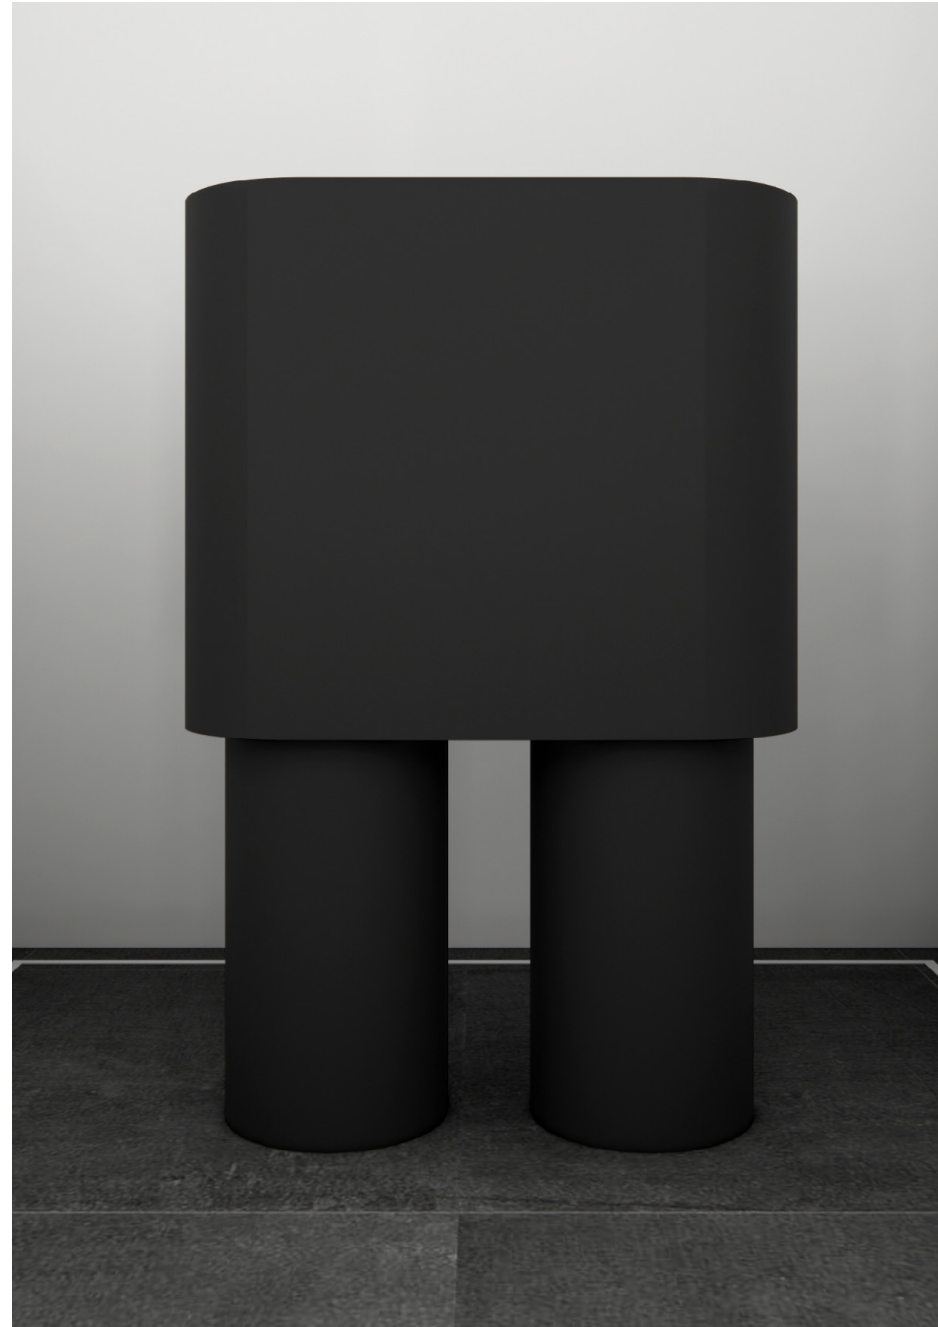

\$326

STUART EDGED FRAME BEVELED WALL MIRROR (SOLD ON WAYFAIR)

\$288.65

KOHLER GOOSENECK TOUCHLESS FAUCET WITH INSIGHT™ TECHNOLOGY, AC-POWERED

\$531.25

KOHLER SOHO®WALL-MOUNT BATHROOM SINK

\$657

KOHLER TRIPOINT®TOUCHLESS DC 1.28 GPF TOILET FLUSHOMETER

\$967

KOHLER KINGSTON™WALL-MOUNTED TOP SPUD FLUSHOMETER BOWL

\$370

MILLWORK DESIGN

MILLWORK DESIGN HOST DESK

MILLWORK DESIGN SENSORY EXPERIENCE BAR

INTEGRATED LED STRIP LIGHT

VELVET LINED DISPLAY SHOWCASE