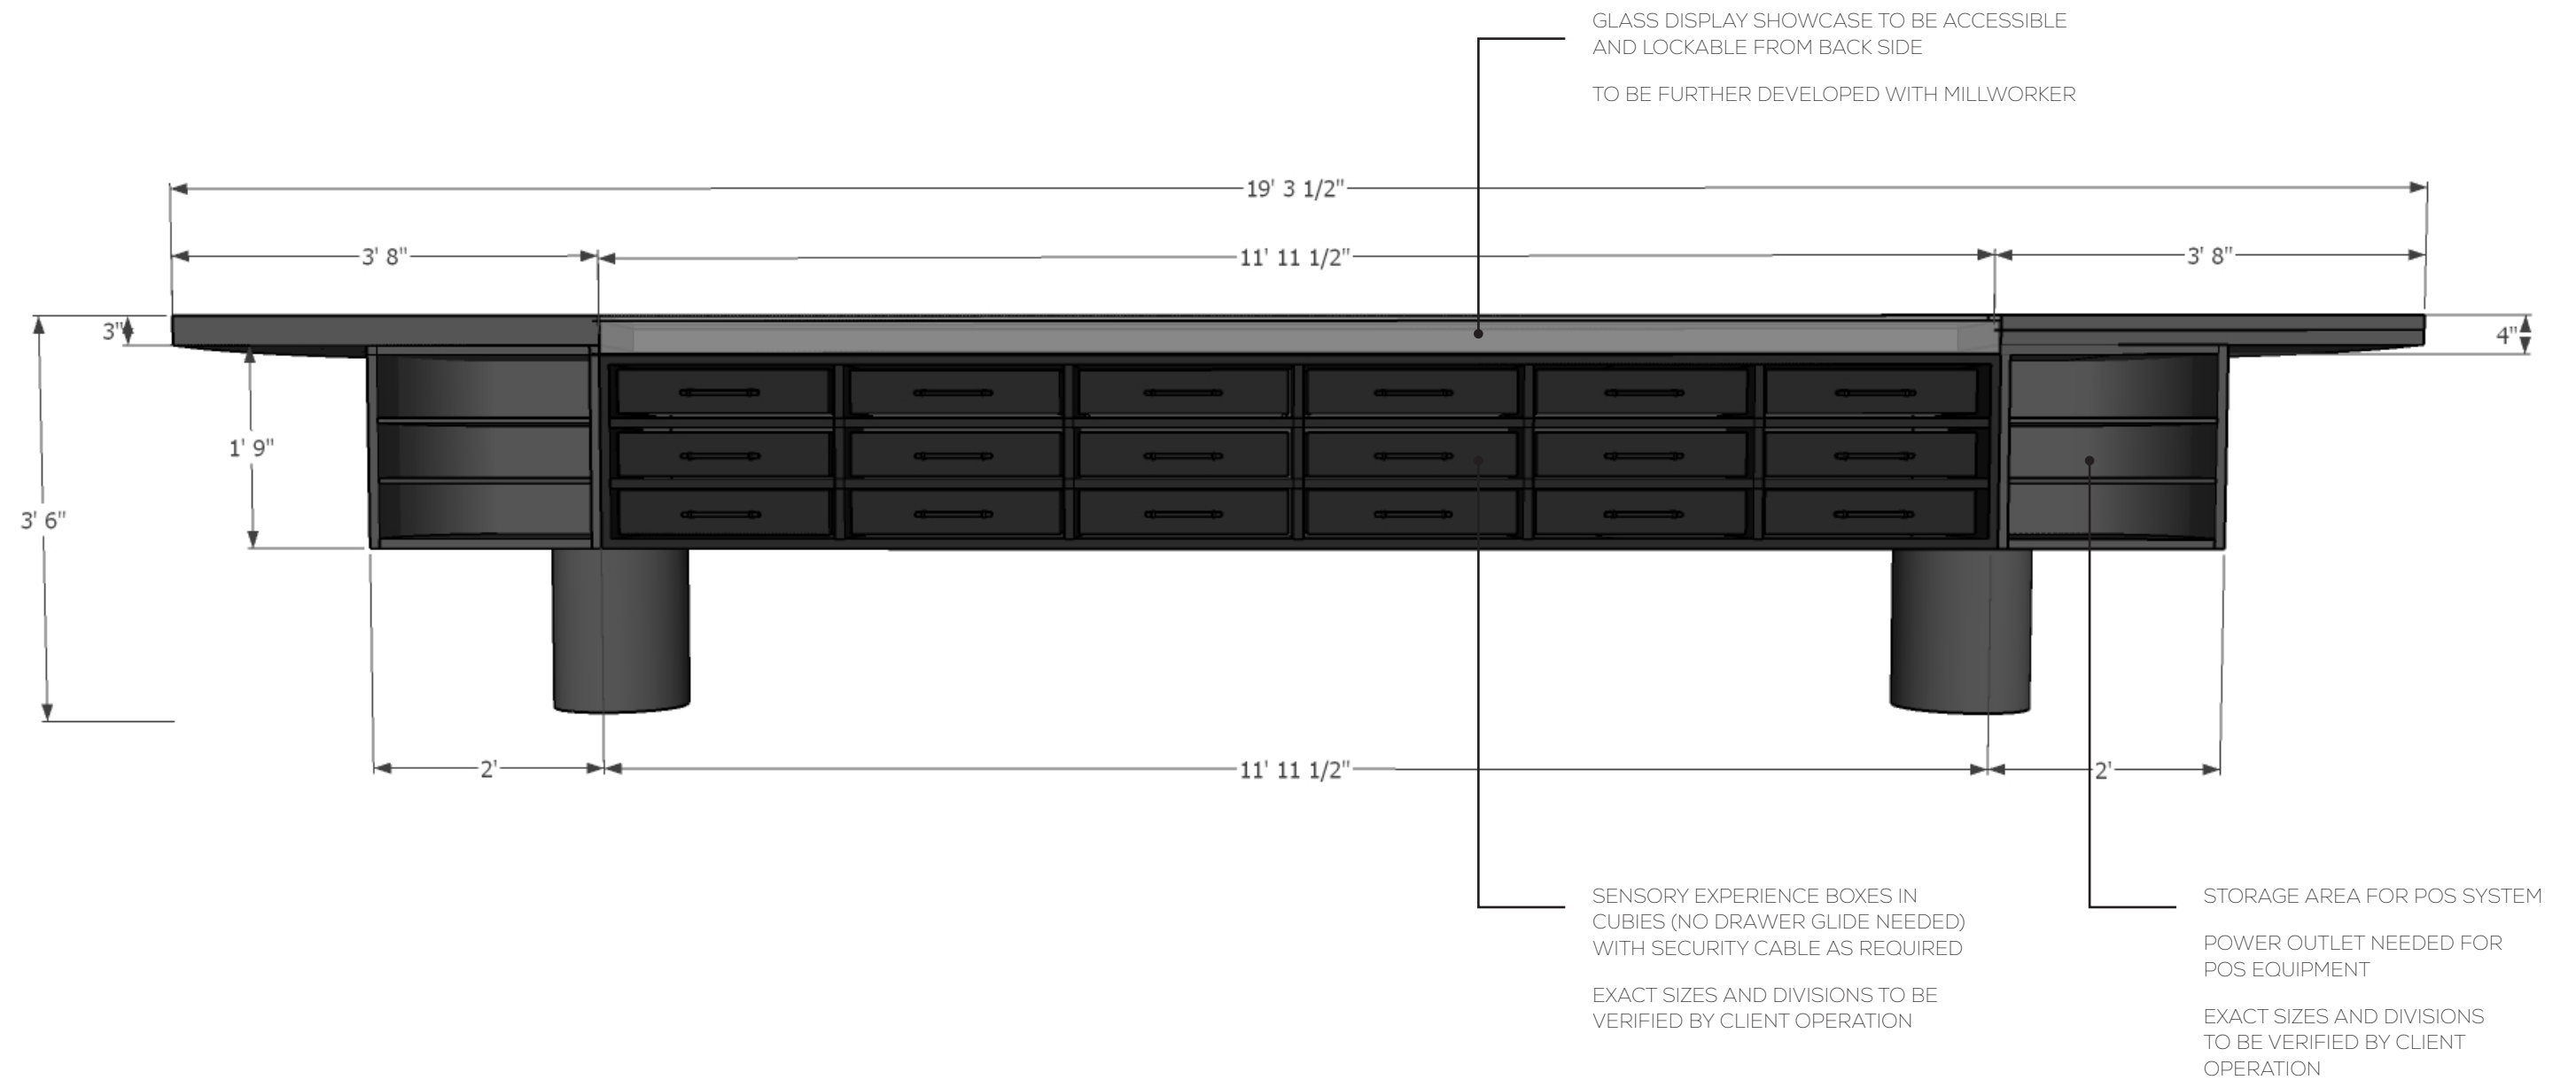

MILLWORK DESIGN SENSORY EXPERIENCE BAR- DIMENSIONS