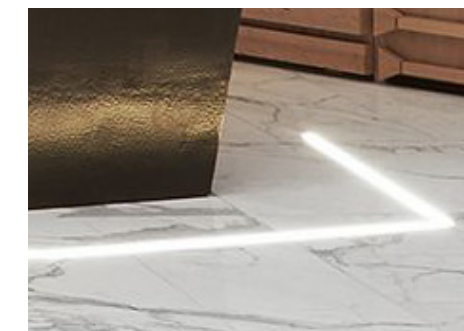

IN FLOOR LED STRIP