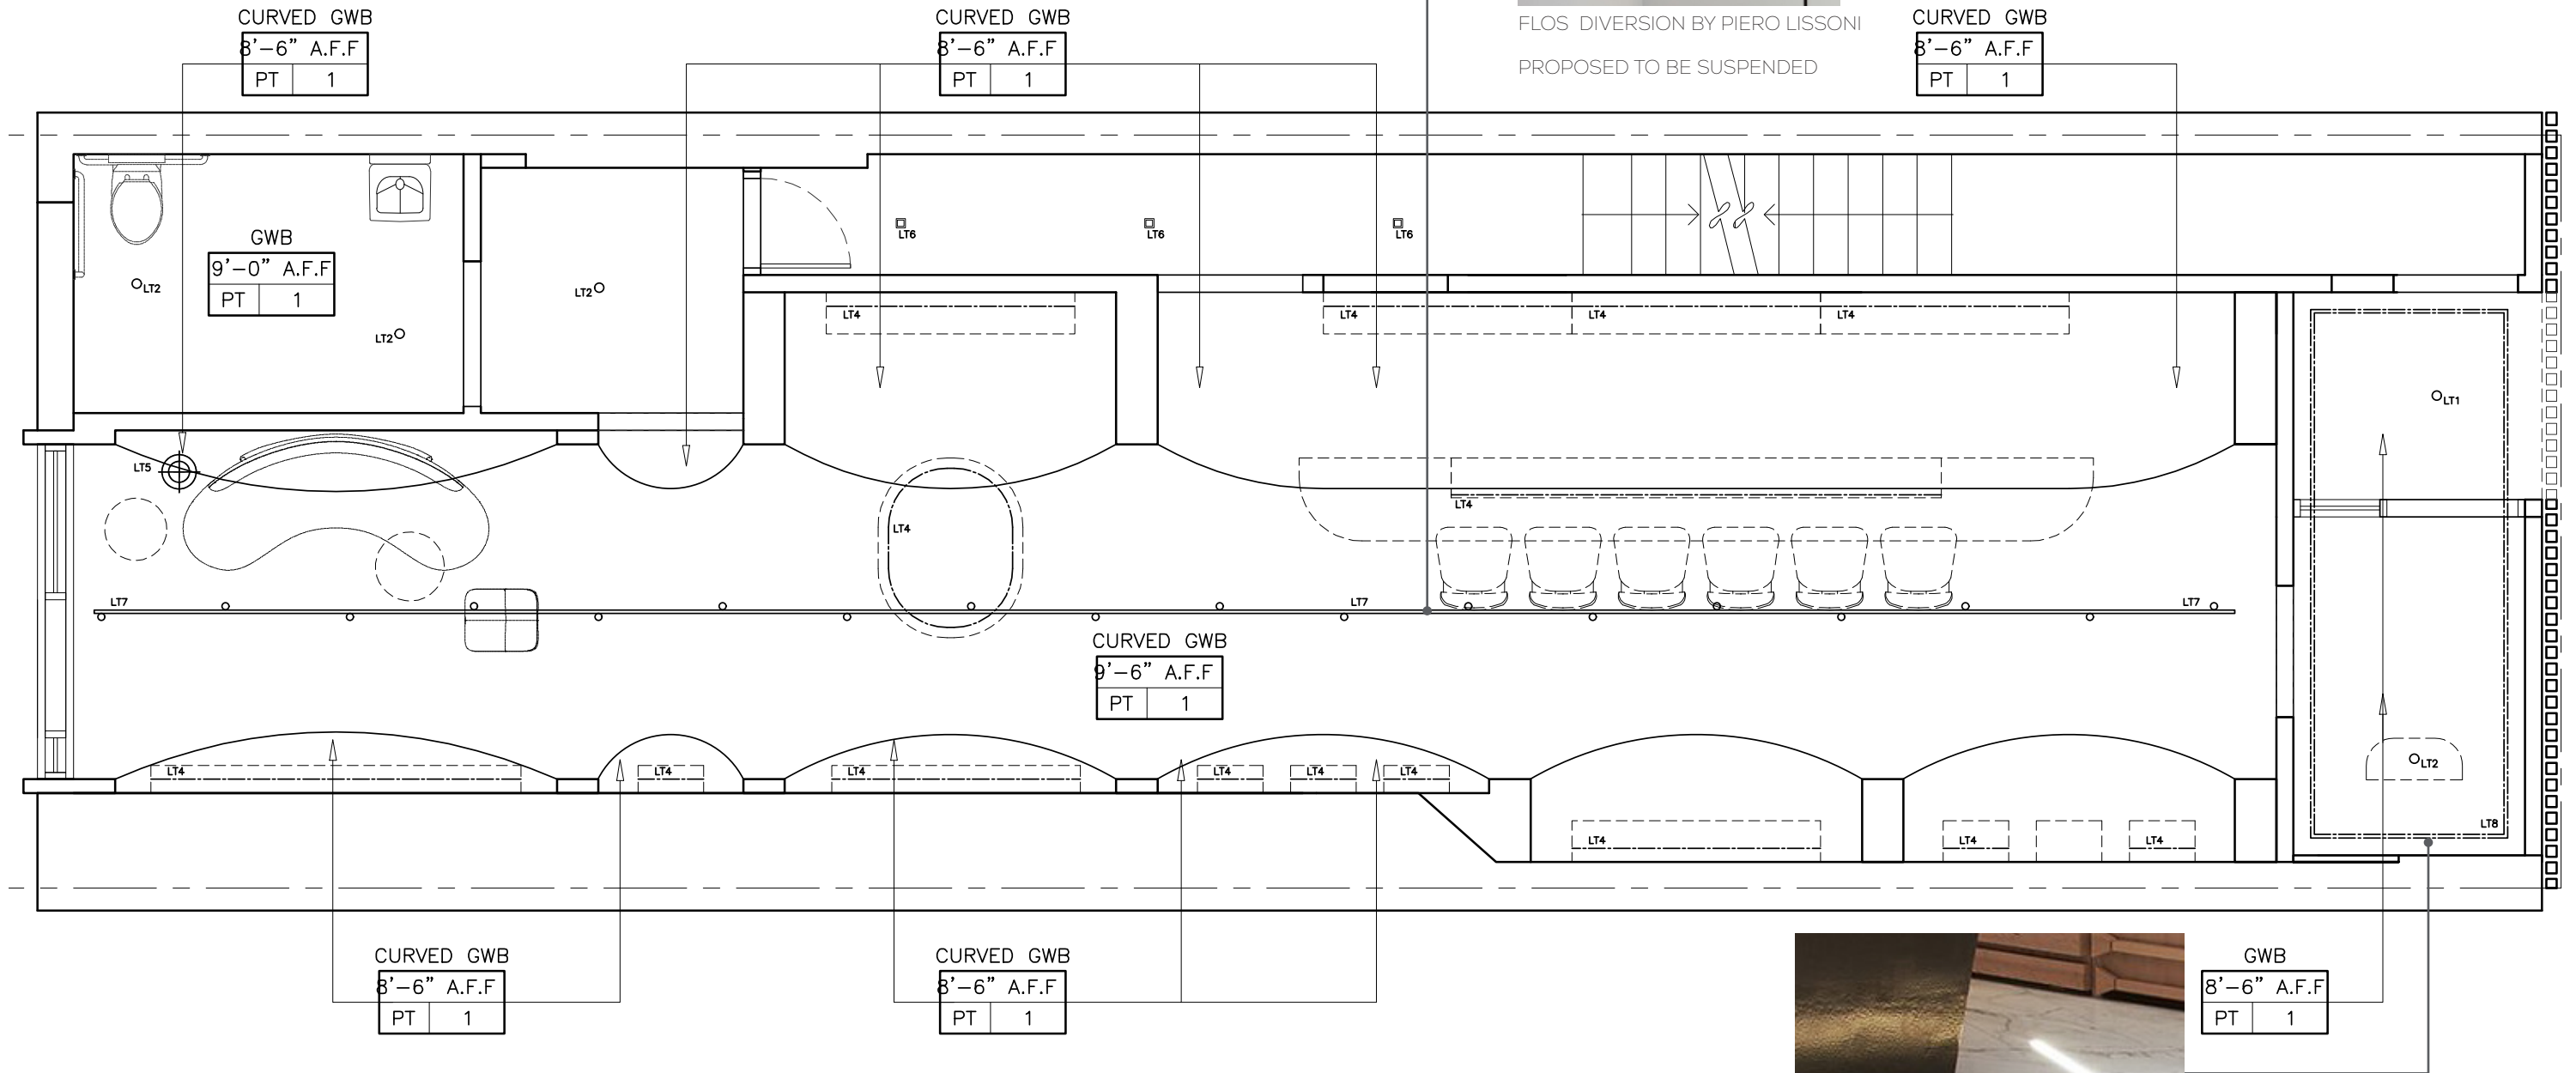

IN FLOOR LED STRIP