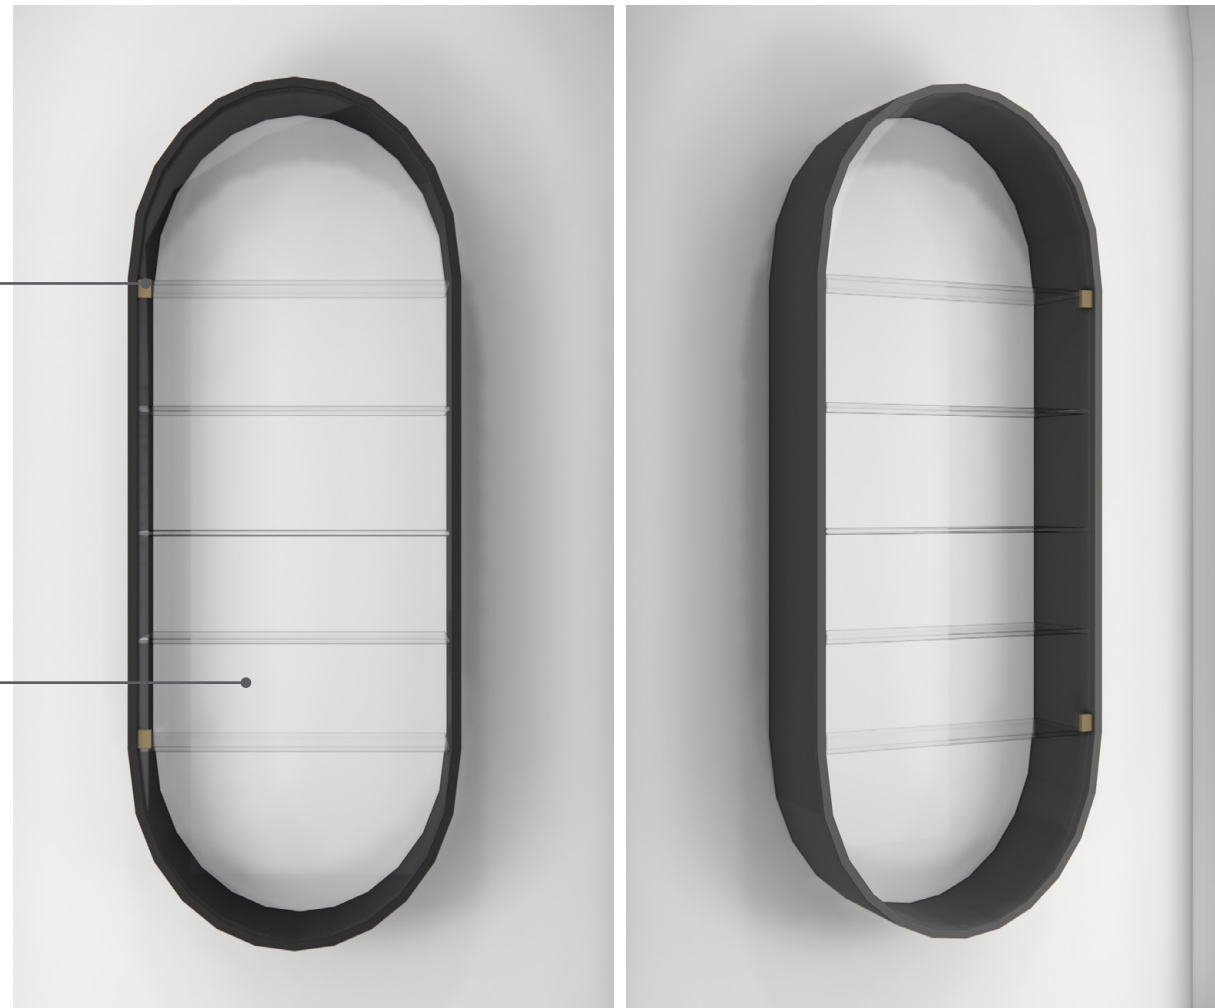

*UNDERSIDE OF ALL CABINET OR SHELF TO RECEIVE LED STRIP LIGHT

MILLWORK DESIGN TYPICAL SHELVING DISPLAY

MILLWORK DESIGN TYPICAL SHELVING DISPLAY

DEPTH VARIATIONS OF SHELVING DISPLAY

MILLWORK DESIGN SELF-SERVE AREA SHELVING DISPLAY

COMMERCIAL GRADE IPAD AND TABLET ENCLOSURE WITH ADJUSTABLE WALL MOUNT

MILLWORK DESIGN TYPICAL WALL DISPLAY CASE

DEPTH VARIATIONS OF DISPLAY CASE

OPTION 2 FLAT GLASS DOOR

LOCK HARDWARE, HINGE AND GLASS CABINET DOORS CURVATURE TO BE FURTHER DEVELOP WITH MILLWORKER

OPTION 1: BACK LIT OPAL GLASS PANEL

OPTION 2: INTEGRATED LED LIGHT STRIP AT INNER PERIMETER

TO BE FURTHER DEVELOPED WITH MILLWORKER

*GLASS SHELVES TO BE ADJUSTABLE

OPTION 2
DISPLAY COUNTER WITH INTEGRATED
DISPLAY PEDESTAL