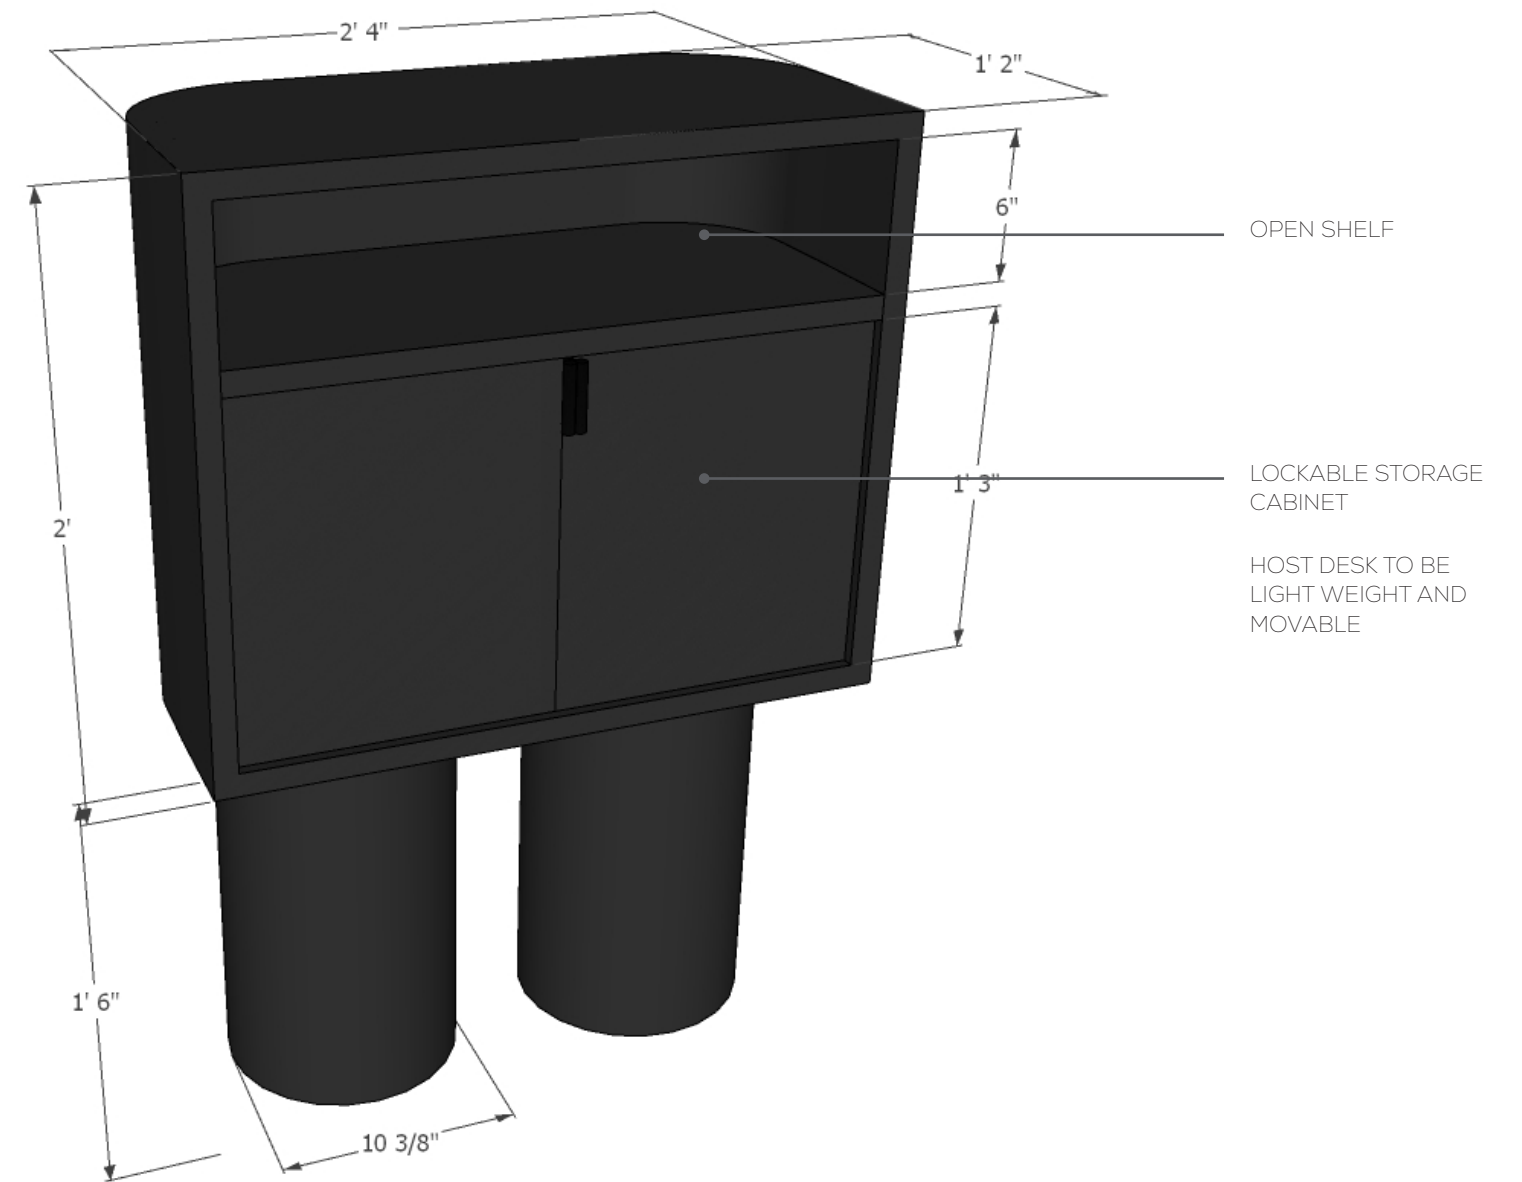

\$967

KOHLER KINGSTON™WALL-MOUNTED TOP SPUD FLUSHOMETER BOWL

\$370

MILLWORK DESIGN

MILLWORK DESIGN HOST DESK

MILLWORK DESIGN SENSORY EXPERIENCE BAR

INTEGRATED LED STRIP LIGHT

VELVET LINED DISPLAY SHOWCASE