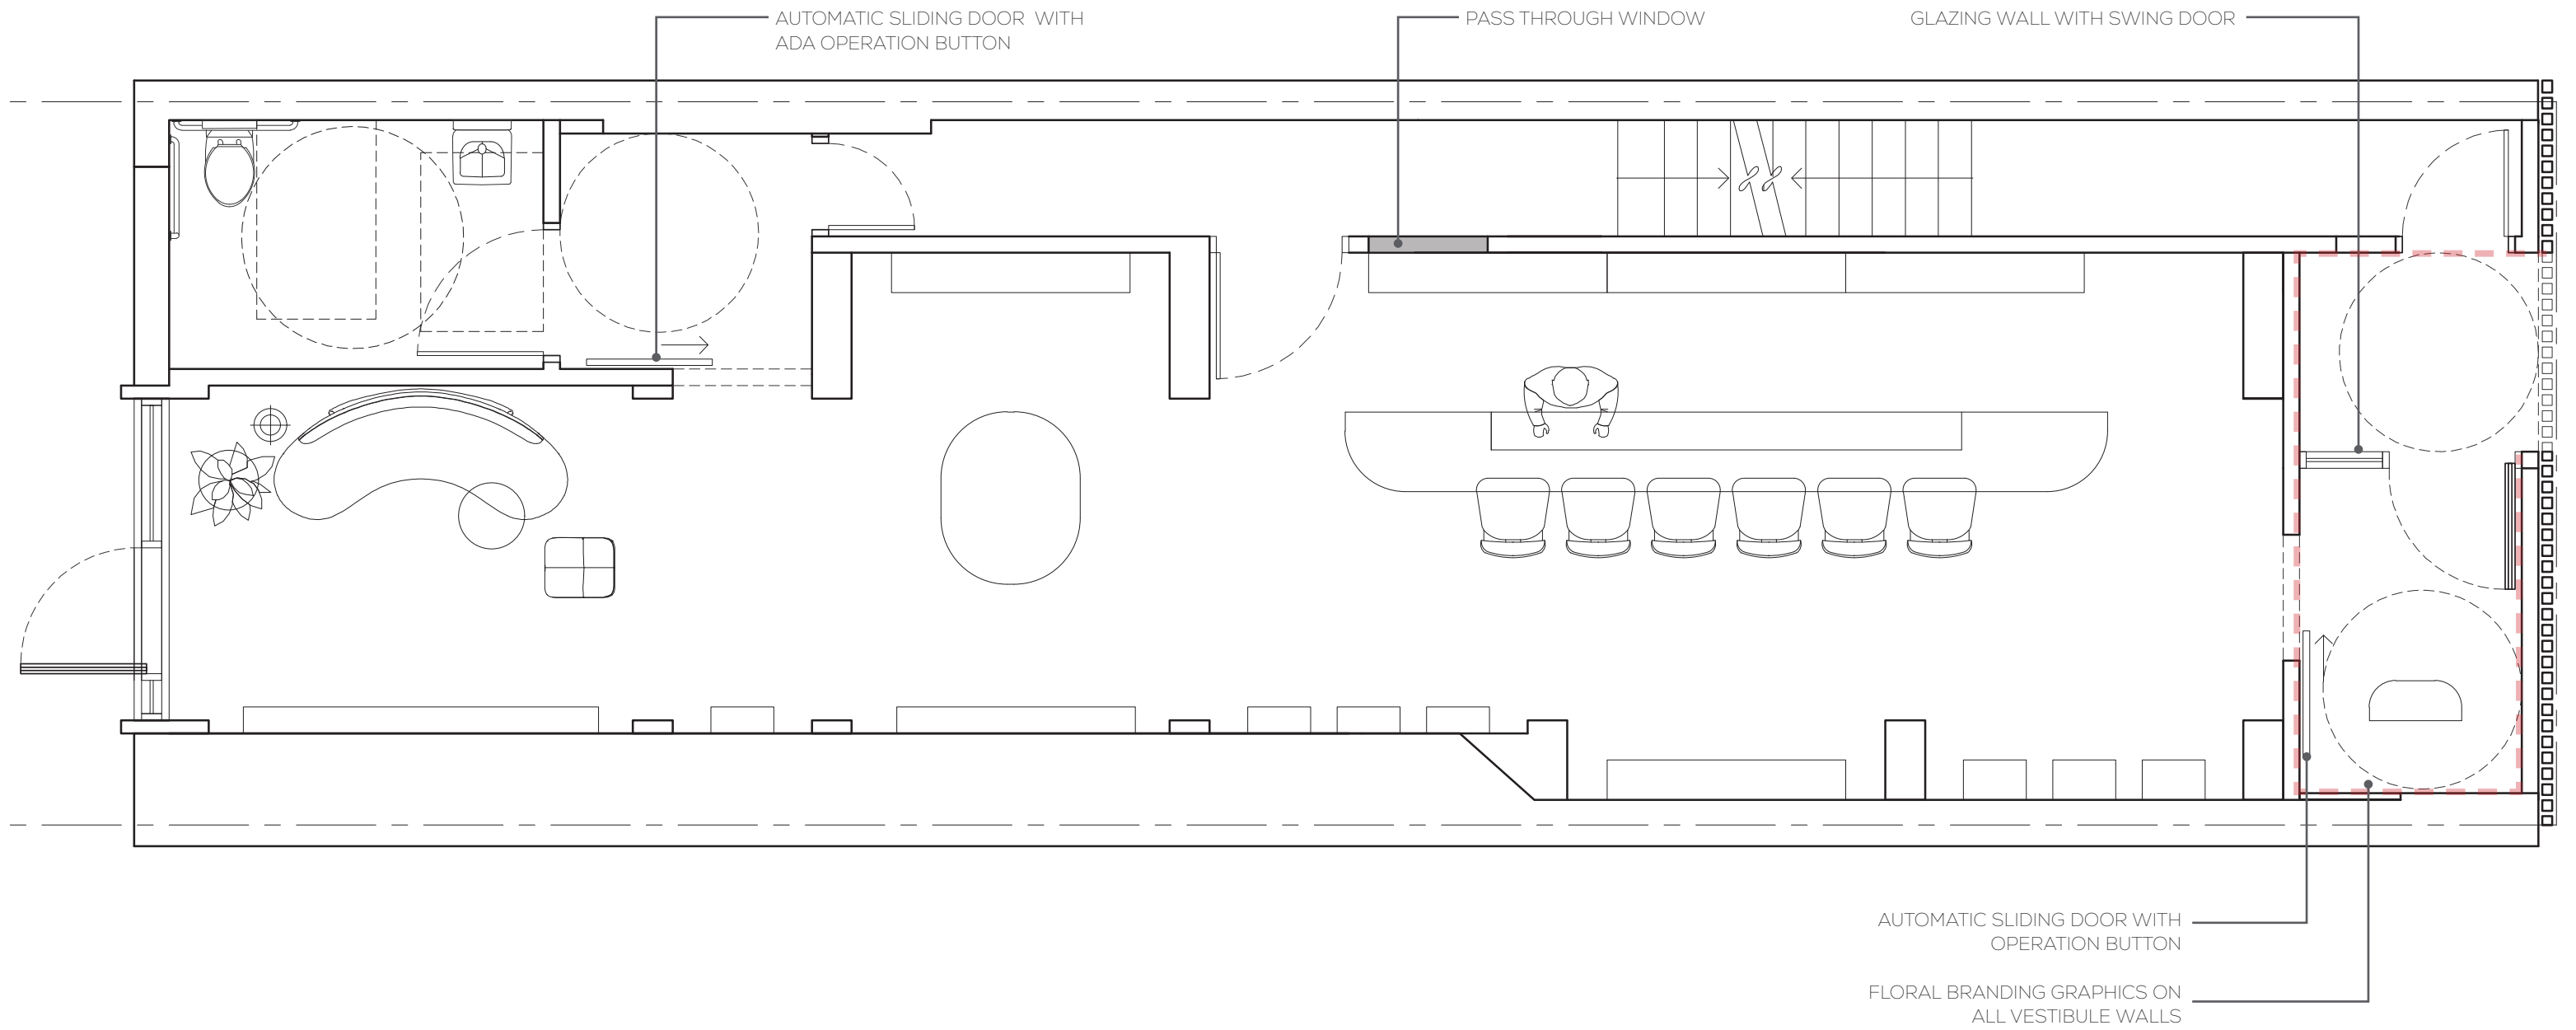

EXPERIENTIAL

THE MODERN SMOKE CLUB AT 745 QUEEN ST OUTDOOR SPACE

FULL HEIGHT
GLAZING

GATHERING SPACE

POP UP CONCEPT

INDOOR/
OUTDOOR

THE PLANNING PLAN LAYOUT

THE PLANNING LIGHTING PLAN AND CEILING LAYOUT

LIGHTING AND CEILING SYMBOLS

LIGHT BLOCKS

- LT1 - EXTERIOR RECESSED FIXED DOWN LIGHT
- LT2 - RECESSED FIXED DOWN LIGHT
- LT4 - INTEGRATED LED LIGHT STRIP @MILLWORK
- ⊕ LT5 - DECORATIVE FLOOR LAMP
- LT6 - SURFACE MOUNTED LIGHT
- LT7 - SUSPENDED TRACK LIGHT
- LT8 - IN-FLOOR LED LIGHT STRIP