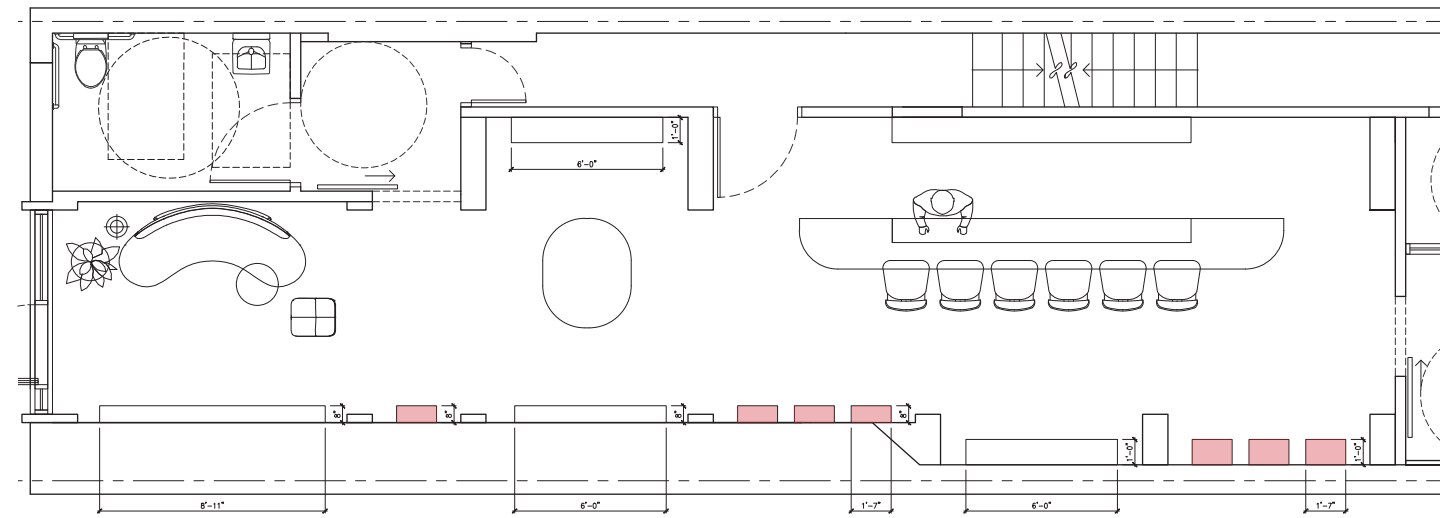

MILLWORK DESIGN TYPICAL WALL DISPLAY CASE

DEPTH VARIATIONS OF DISPLAY CASE

OPTION 2 FLAT GLASS DOOR

LOCK HARDWARE, HINGE AND GLASS CABINET DOORS CURVATURE TO BE FURTHER DEVELOP WITH MILLWORKER

OPTION 1: BACK LIT OPAL GLASS PANEL

OPTION 2: INTEGRATED LED LIGHT STRIP AT INNER PERIMETER

TO BE FURTHER DEVELOPED WITH MILLWORKER