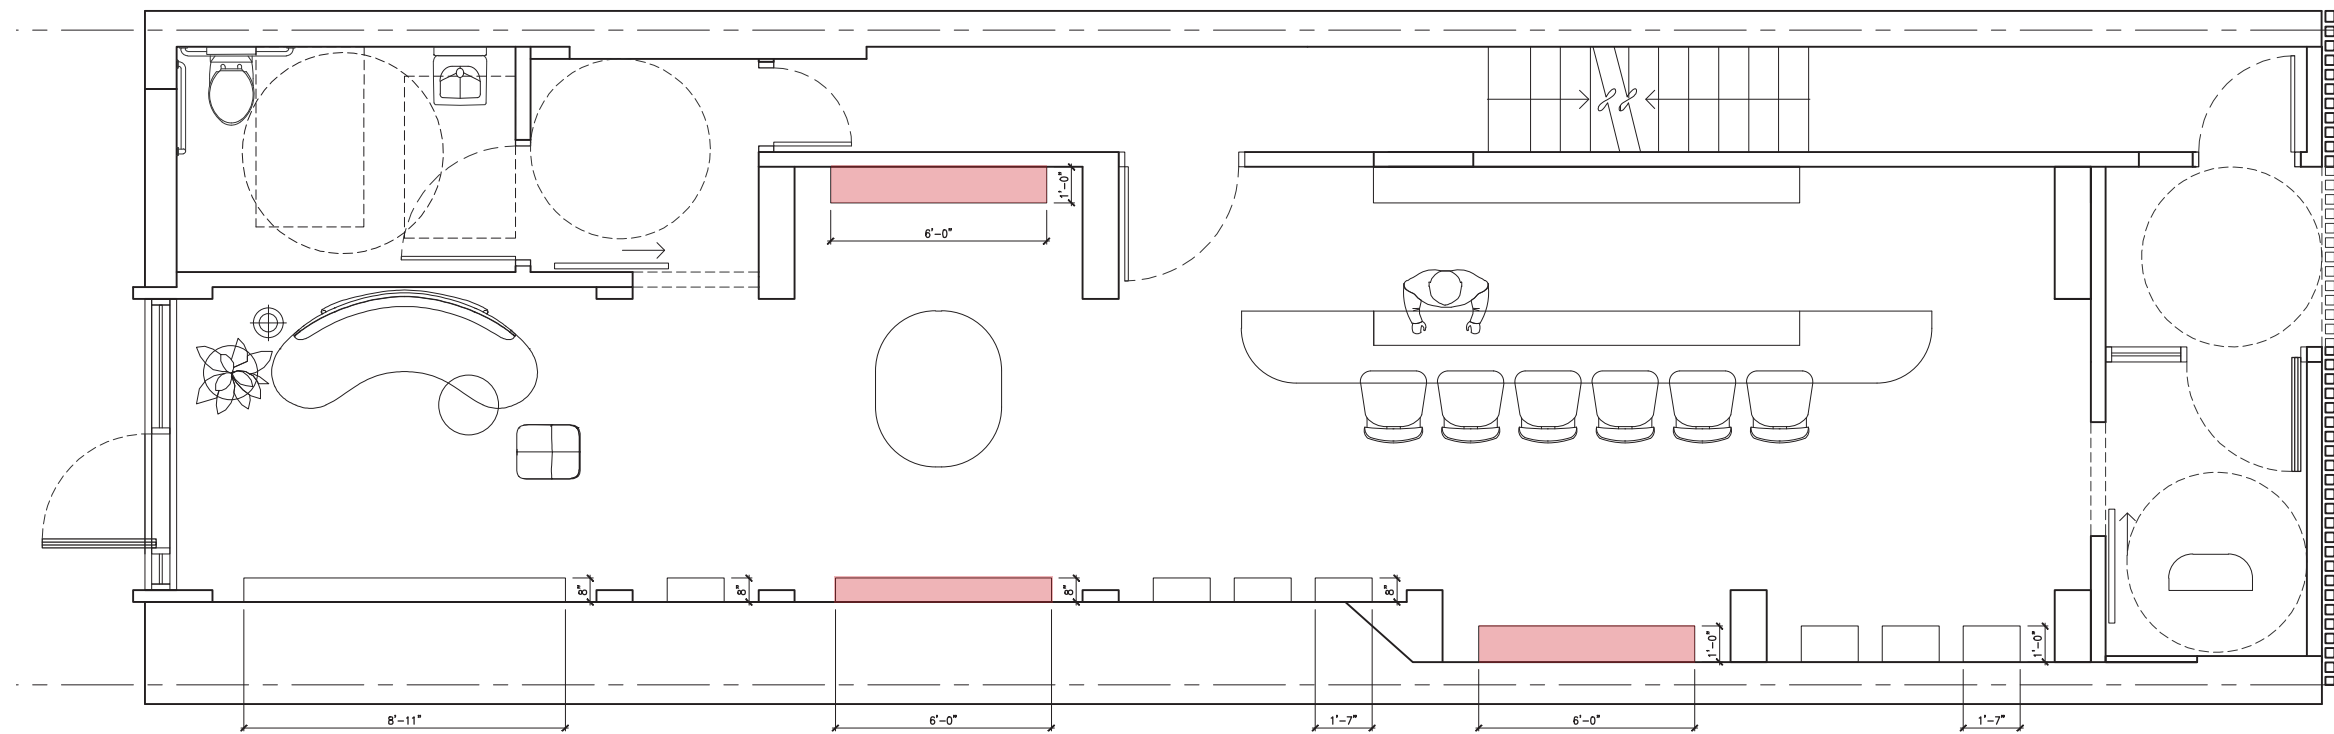

MILLWORK DESIGN SENSORY EXPERIENCE BAR- DIMENSIONS

MILLWORK DESIGN BACK BAR

PASS THROUGH WINDOW (3' X 8')

SLIDING SMOKE GLASS CABINET DOORS TO BE FURTHER DEVELOPED WITH MILLWORKER

LOCKABLE STORAGE CABINET

*UNDERSIDE OF ALL CABINET OR SHELF TO RECEIVE LED STRIP LIGHT

MILLWORK DESIGN TYPICAL SHELVING DISPLAY

MILLWORK DESIGN TYPICAL SHELVING DISPLAY

DEPTH VARIATIONS OF SHELVING DISPLAY

MILLWORK DESIGN SELF-SERVE AREA SHELVING DISPLAY