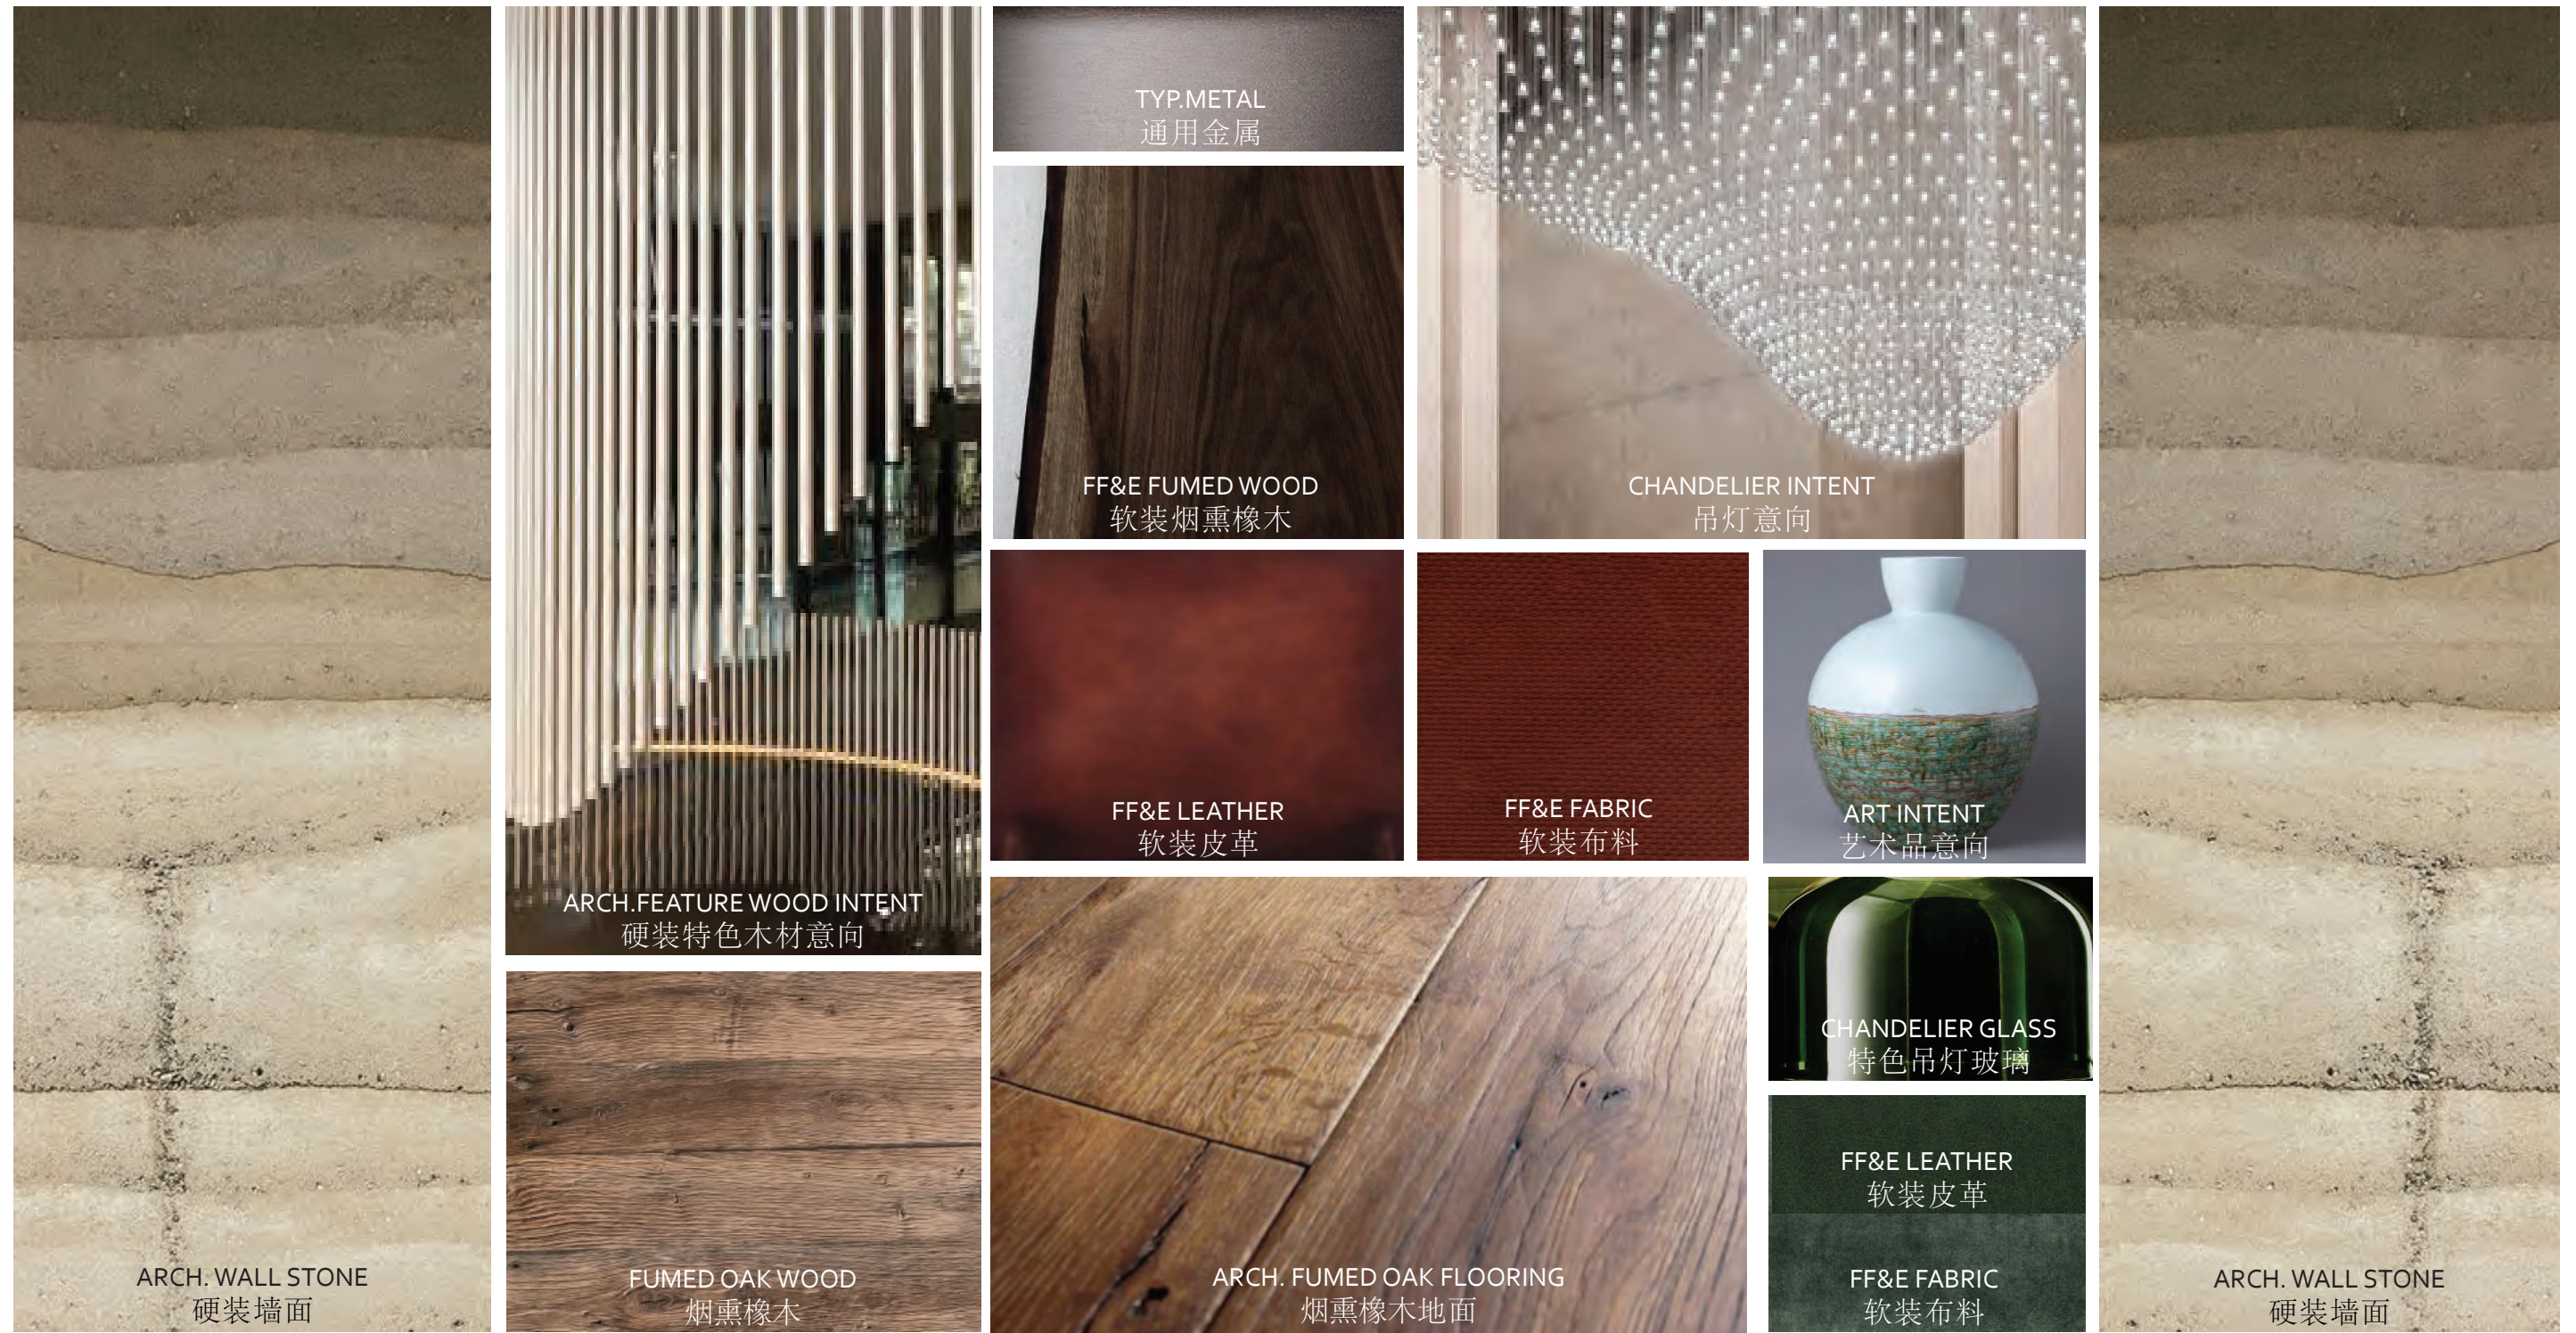

SECTION DETAIL FOR DOOR AND CANOPY
门和顶棚的剖面细节

CLOSE UP FOR WOOD FOLDING DOOR
木质折叠门的细节特写

WOOD FINISH
ON WALL
金属结构

GLASS SHLEVES
WITH METAL EDGE
金属结构玻璃层板金属收边

METAL
金属结构

SHELVING DETAIL FOR PDR
私人包间展示架细节

DUO RESTAURANT MATERIAL BOARD - "DUO" 餐厅 材料版