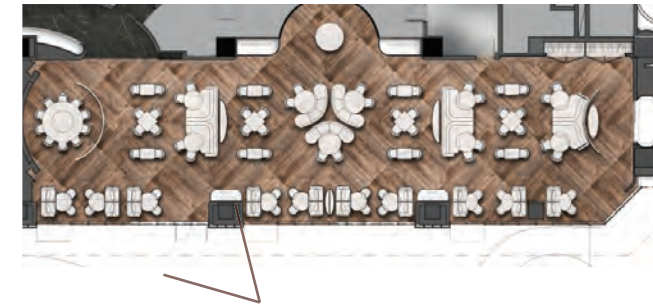

WOOD SLAT
CANOPY
木条顶篷

METAL
STRUCTURE
金属结构

WOOD
FOLDING DOOR
木折叠门

OUTDOOR TERRANCE ENTRANCE
户外露台入口

STAINLESS STEEL
ON CEILING
不锈钢天花

STAINLESS
STEEL ON WALL
不锈钢墙面

MEAT AGING ROOM SECTION ELEVATION
肉熟室剖面立面图

CEILING FEATURE EDGE DETAIL
顶棚木条特色边缘细节