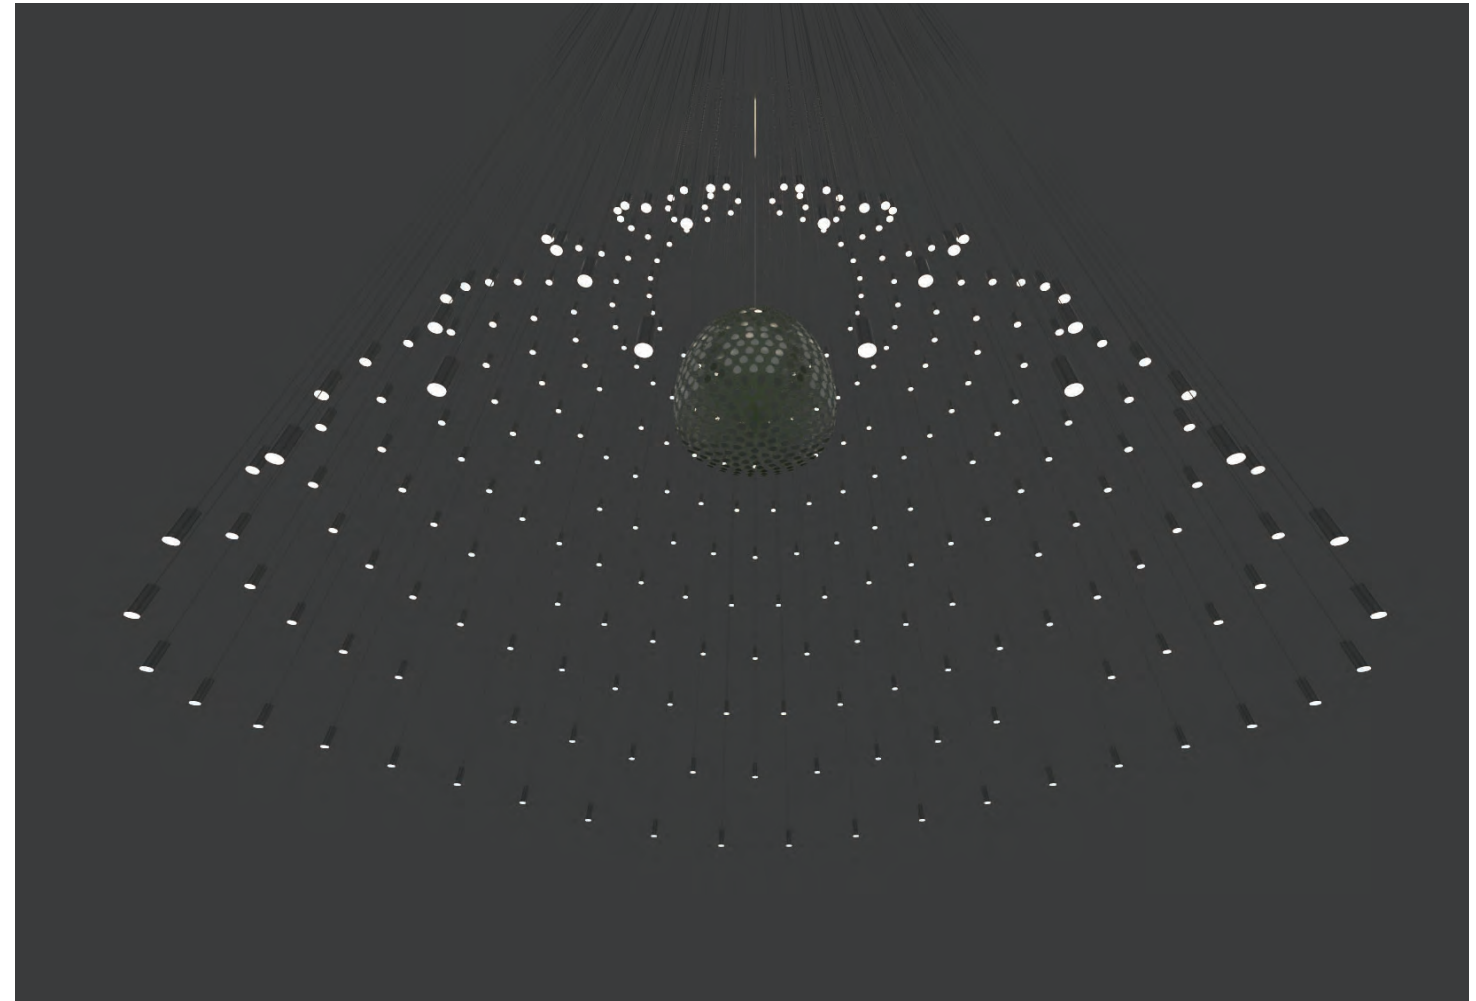

OIL RUBBED METAL
油浸金属

SEAT FABRIC
长凳布料

WEARED GREEN LEATHER
餐椅皮革

RESTAURANT CENTER DINING SET
餐厅中心餐桌椅组合

RESTAURANT CENTER FEATURE LIGHTING FIXTURE
餐厅中心特色灯具

DARK GREEN GLASS
深绿色玻璃

OIL RUBBED METAL
油浸金属

DUO RESTAURANT FF&E DIRECTION- "DUO" 餐厅软装方向