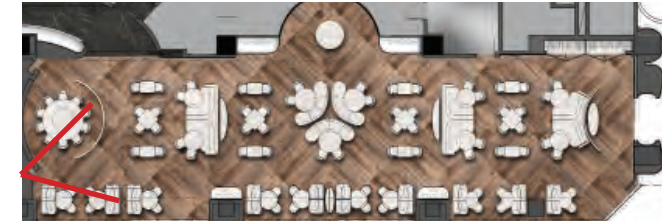

INTEGRATED WITH NATURE
结合自然

PLAN STUDY
平面布置研究

DUO RESTAURANT PLAN LAYOUT- "DUO" 餐厅 平面布置图

DUO RESTAURANT OVERALL REFLECTED CEILING PLAN - "DUO" 餐厅 天花

RESTAURANT ENTRANCE FROM MAIN LOBBY
从大堂餐厅入口处

MAIN DINING AREA
主就餐区域

MAIN DINING AREA
主就餐区域

MAIN DINING AREA
主就餐区域

MAIN DINING AREA
主就餐区域

DUO RESTAURANT SECTION ELEVATION - "DUO"

ART DISPLAY
FEATURE WALL
艺术展示特色墙

GREEN TO WHITE
GRADIENT GLASS
绿色到透明渐变玻璃

RAMMED WALL
FINISH
夯土板墙