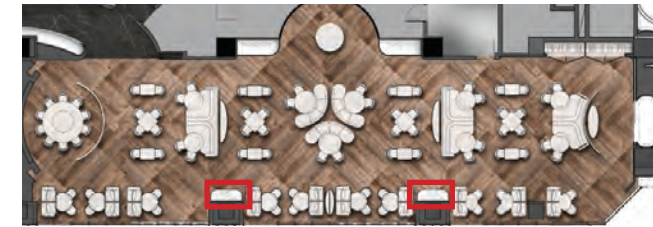

RESTAURANT PDR DINING SET
餐厅私人包间桌椅组合

PDR TABLE WITH LAZY SUSAN
私人包间餐桌设计

LEATHER FINISHED
GREEN MARBLE TOP
皮纹绿色大理石桌面

OIL RUBBED METAL
油浸金属

CHAIR INSIDE FABRIC
餐椅背部皮革

CHAIR FABRIC
餐椅内部布料

ACCENT VASE
花瓶艺术点缀

DUO RESTAURANT FF&E DIRECTION- "DUO" 餐厅软装方向