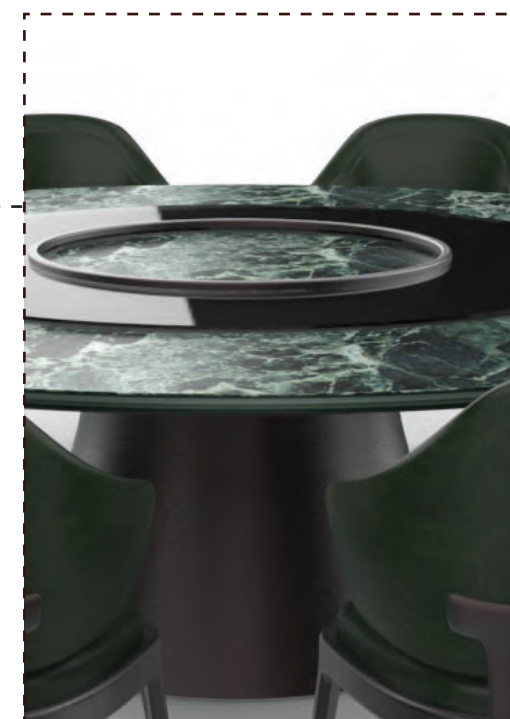

PDR TABLE WITH LAZY SUSAN
私人包间餐桌设计