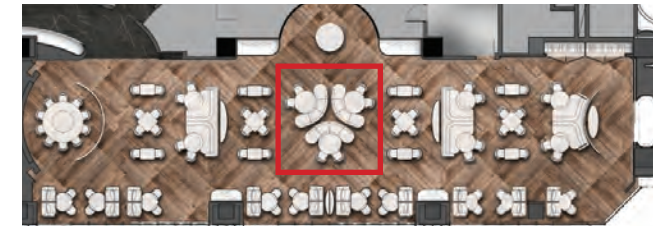

DUO RESTAURANT FF&E DIRECTION- "DUO" 餐厅软装方向

DARK GREEN GLASS
深绿色玻璃