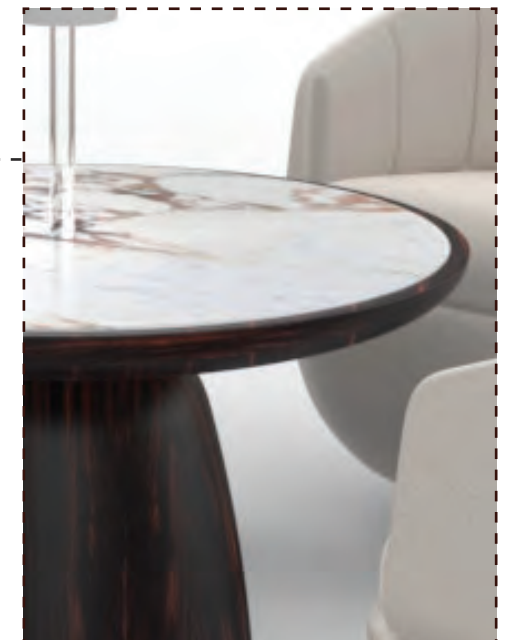

WOOD BASE MATCHES THE SAME LANGUAGE WITH THE OTHER TABLE
弧形桌边缘细节与室内其他桌相匹配