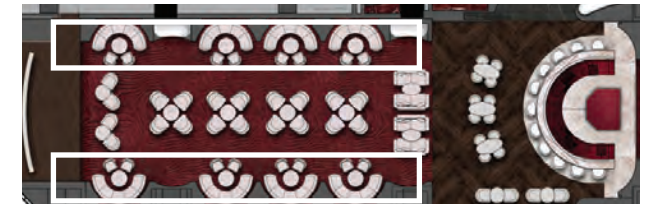

GRADIENT PENDANT WITH JOINT DETAIL
玻璃渐变吊灯及交界处的细节增加趣味