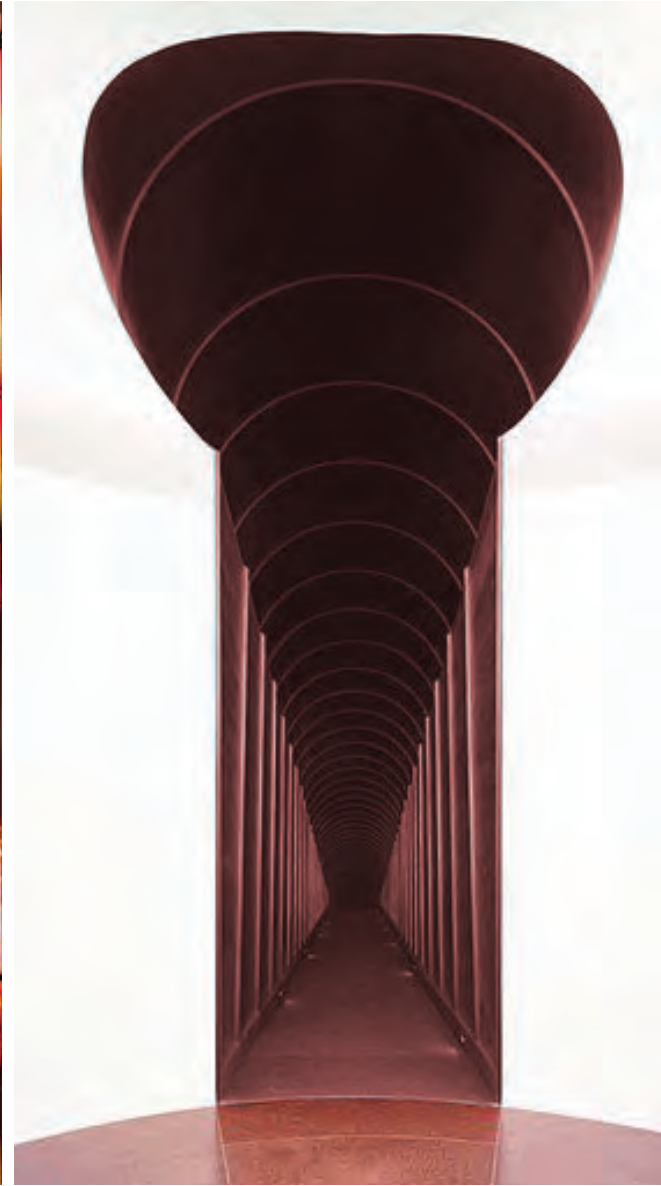

CONCEPT - MOVIE MAGIC & PROUDLY CHINESE
概念意向方 - 魔幻电影 & 中国自豪

SCULPTURAL FORMS
雕塑形态

SHOWCASE SPECTACLE
精彩纷呈

LAYERED LINES
线条层叠

BOLD STATEMENT
扣人心弦

IMMERSIVE PASSAGE
沉浸式走廊

DRAMATIC EXPERIENCE
梦游仙境

QING BAR CONCEPT - "QING" 酒吧 设计概念意向