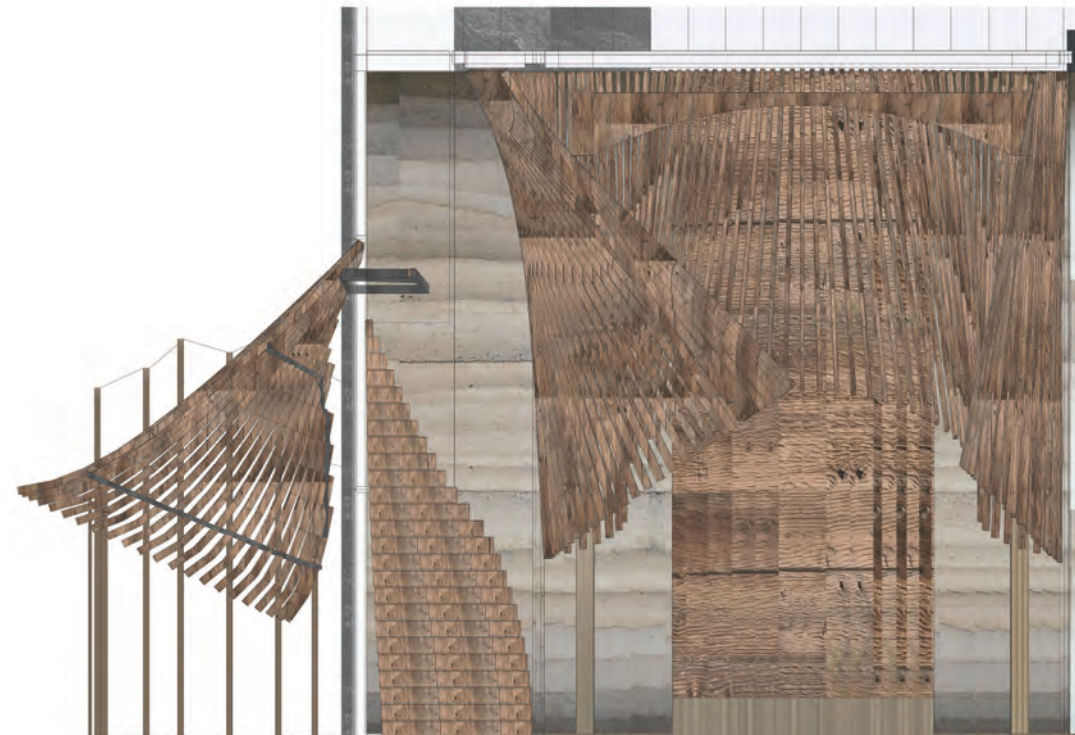

WOOD SLAT
CANOPY
木条顶篷

METAL
STRUCTURE
金属结构

WOOD
FOLDING DOOR
木折叠门

OUTDOOR TERRANCE ENTRANCE
户外露台入口

STAINLESS STEEL
ON CEILING
不锈钢天花

STAINLESS
STEEL ON WALL
不锈钢墙面

MEAT AGING ROOM SECTION ELEVATION
肉熟室剖面立面图

CEILING FEATURE EDGE DETAIL
顶棚木条特色边缘细节