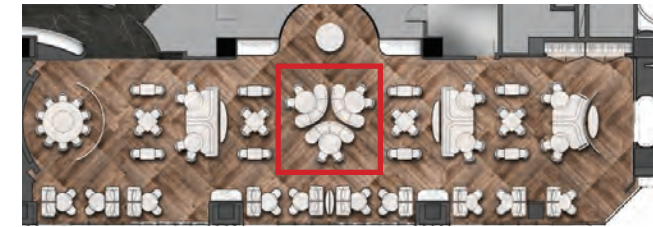

DUO RESTAURANT FF&E DIRECTION- "DUO" 餐厅软装方向

QINGDAO CITY TREE CEDER INSPIRED
CENTER FEATURE INSTALLATION
青岛市树雪松果灵感启发特色装置