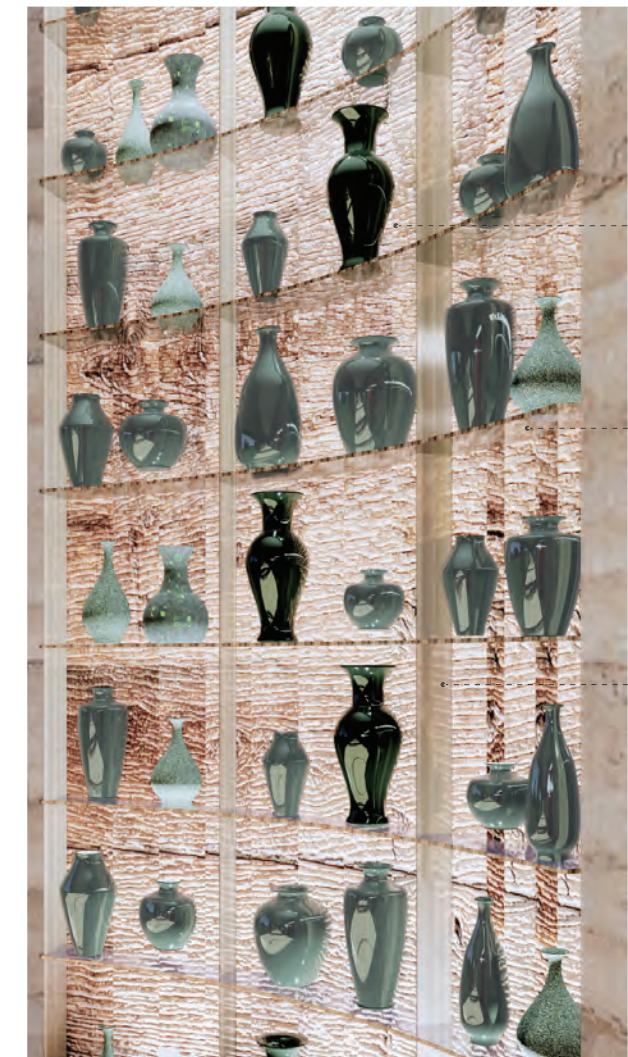

WOOD FINISH
ON WALL
金属结构

GLASS SHLEVES
WITH METAL EDGE
金属结构玻璃层板金属收边

METAL
金属结构

SHELVING DETAIL FOR PDR
私人包间展示架细节