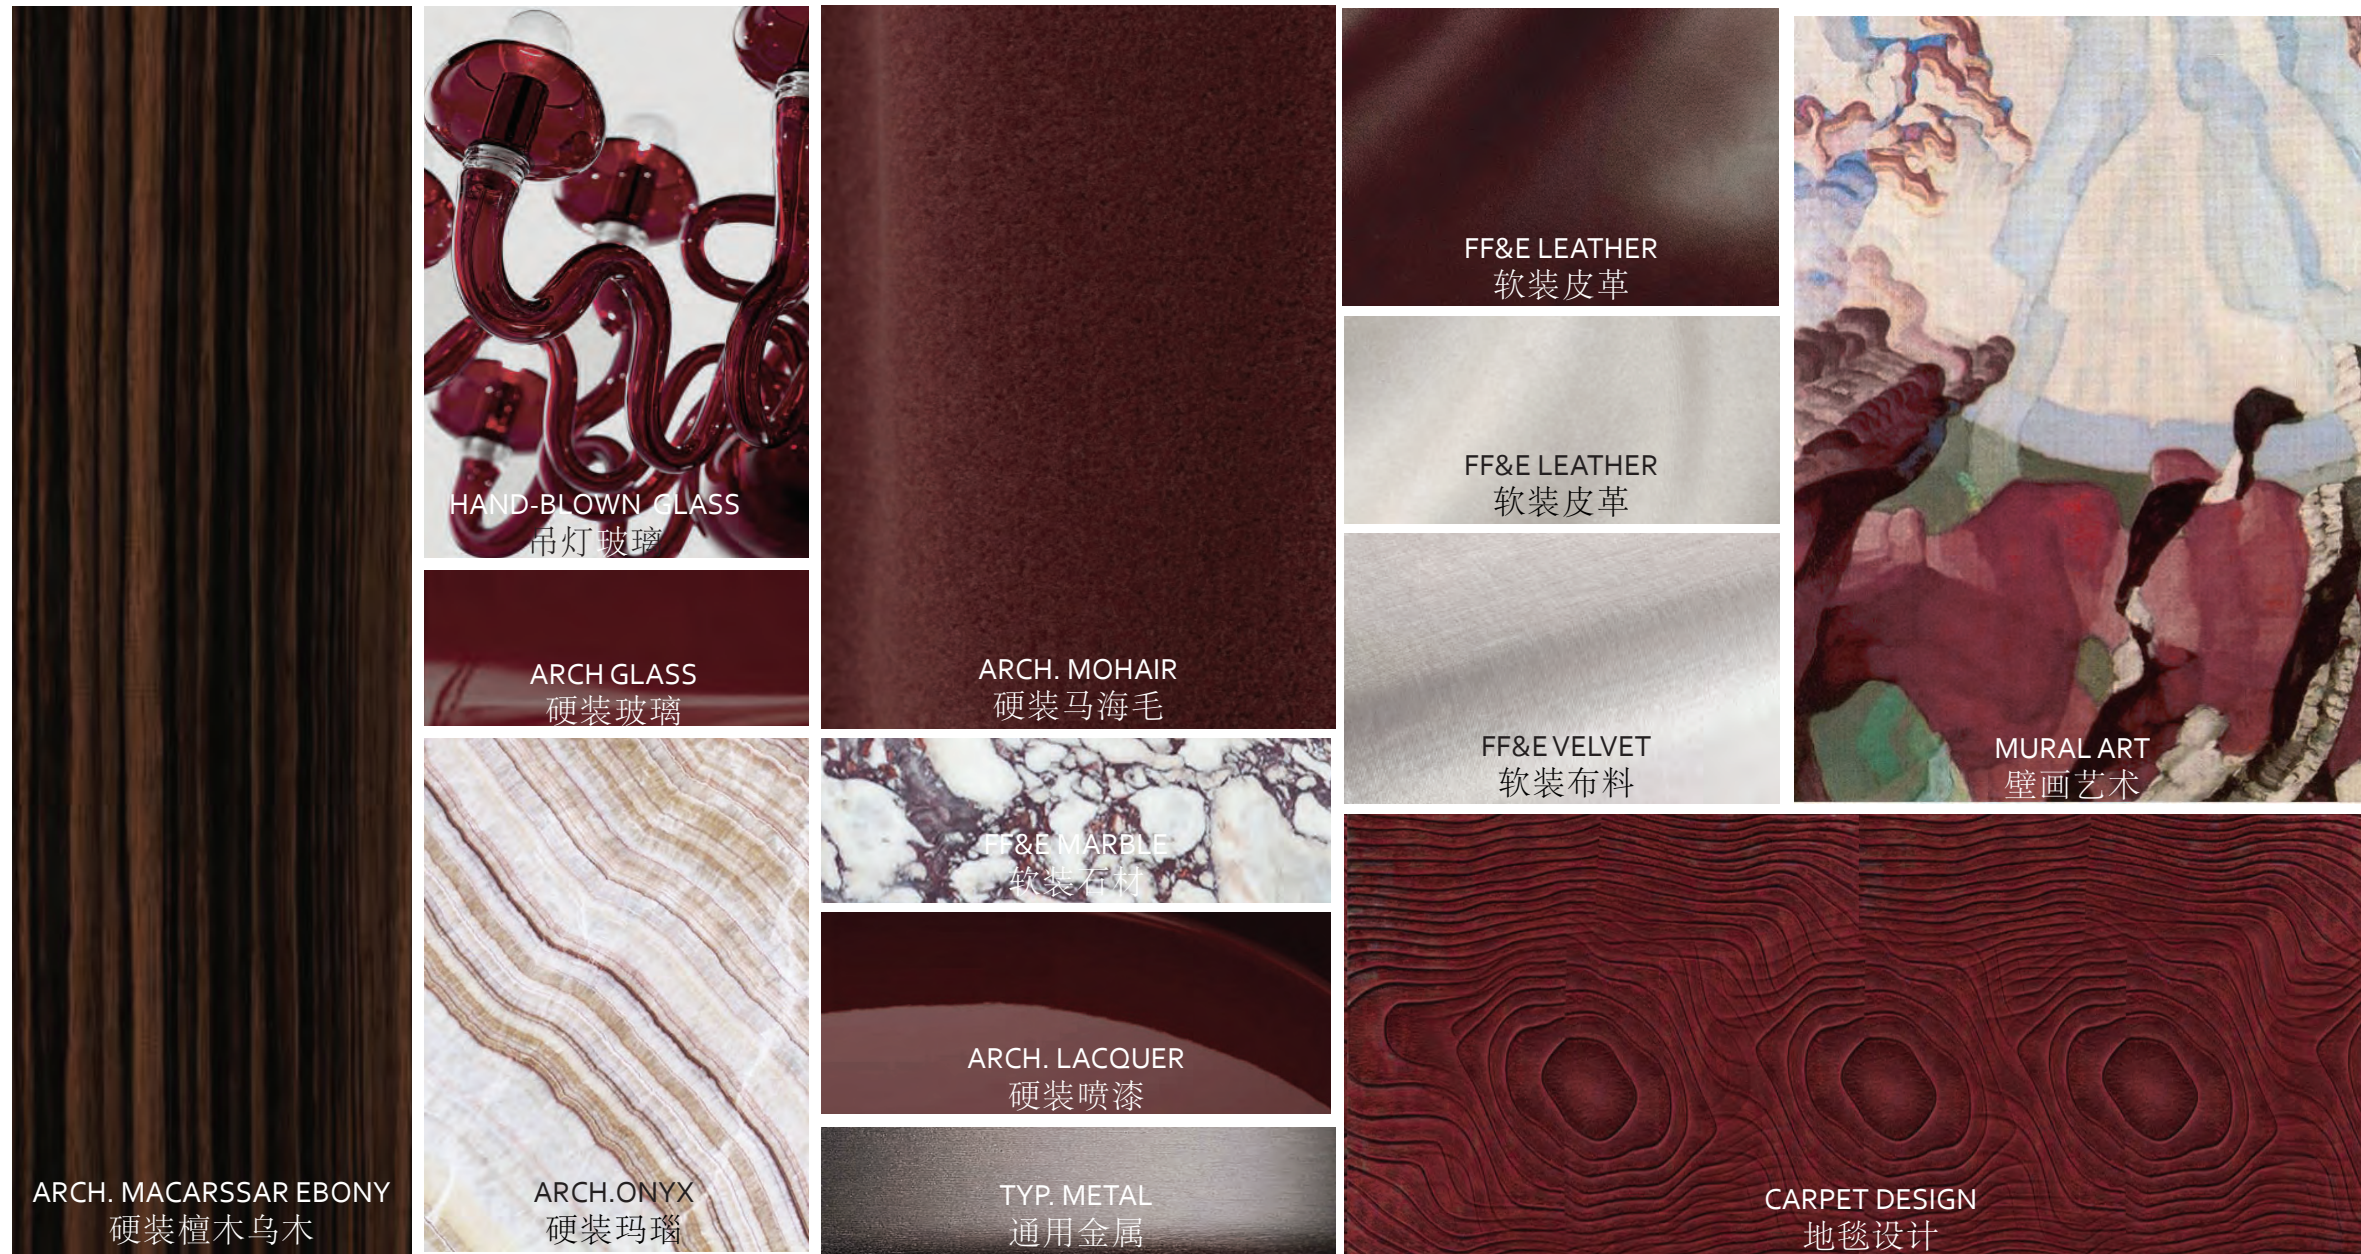

QING BAR MATERIAL BOARD - "QING" 酒吧 材料版