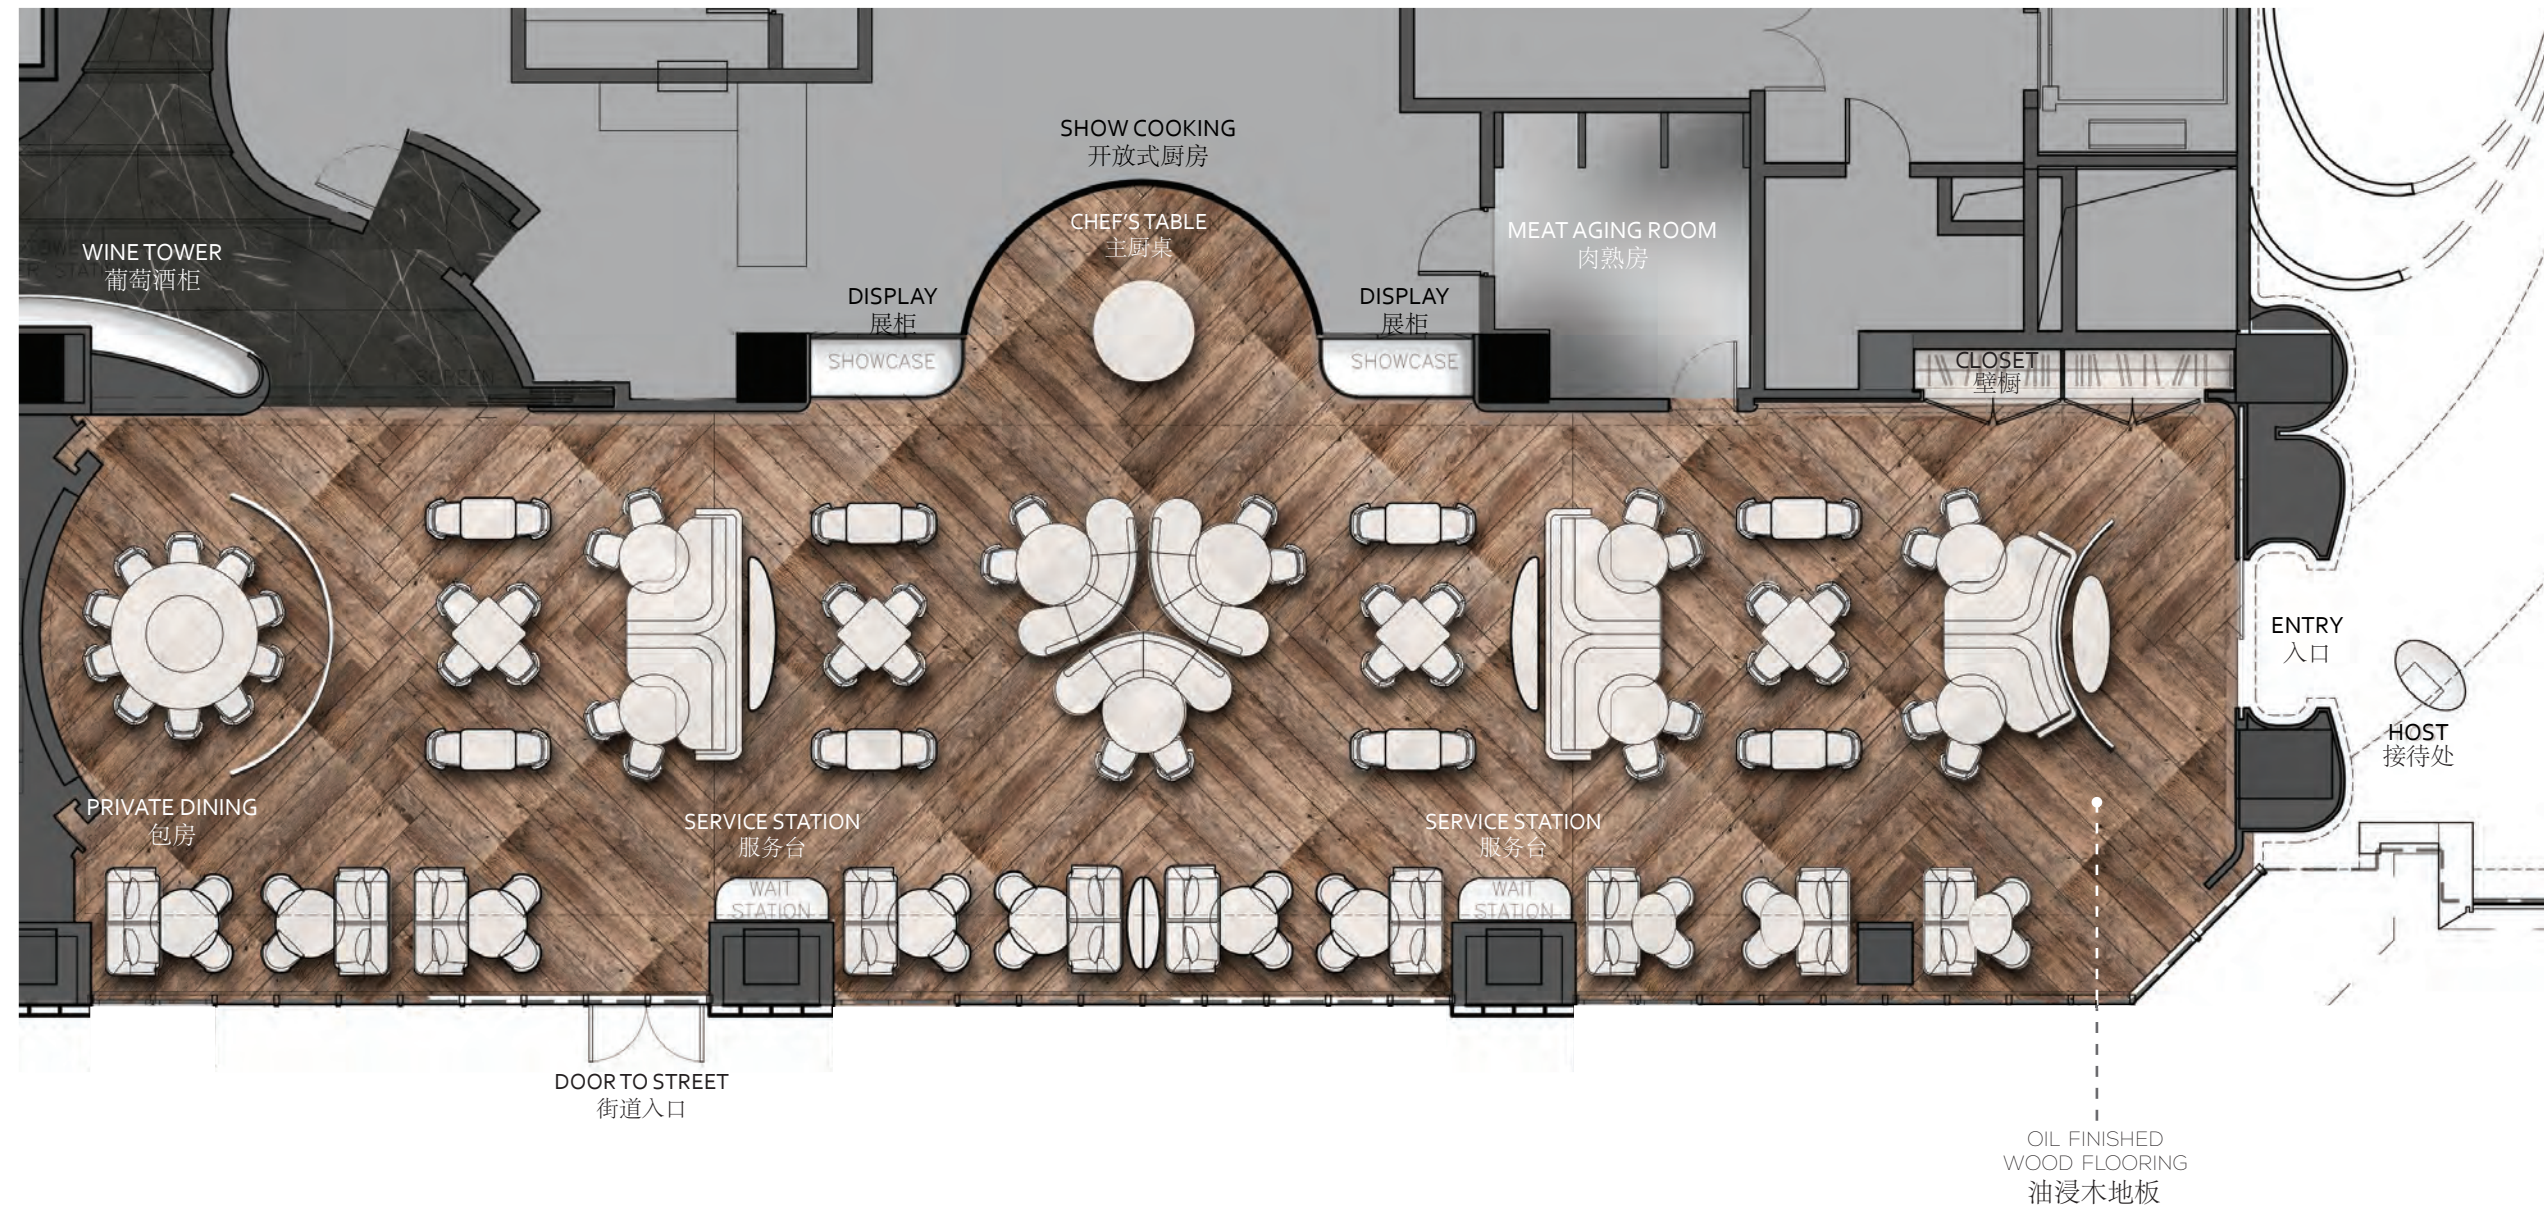

DRY AGED DISPLAY
干式熟成牛排

SHOW KITCHEN
开放式厨房

TRANSPARENT PROCESS
欣赏烹饪技艺

CHEF'S TABLE
主厨的餐桌

DUO RESTAURANT CONCEPT - "DUO" 餐厅设计概念意向

RAISED REFLECTION PLINTH
波光淋漓

LOUNGE SEATING
休闲

OUTDOOR TERRACE
户外平台

INTEGRATED WITH NATURE
结合自然

PLAN STUDY
平面布置研究

DUO RESTAURANT PLAN LAYOUT- "DUO" 餐厅 平面布置图

DUO RESTAURANT OVERALL REFLECTED CEILING PLAN - "DUO" 餐厅 天花

RESTAURANT ENTRANCE FROM MAIN LOBBY
从大堂餐厅入口处

MAIN DINING AREA
主就餐区域