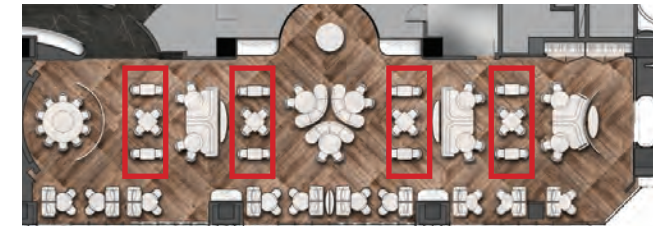

DUO RESTAURANT FF&E DIRECTION- "DUO" 餐厅软装方向

CASSINA CHAIR WITH WEARED LEATHER
CASSINA 经典皮椅