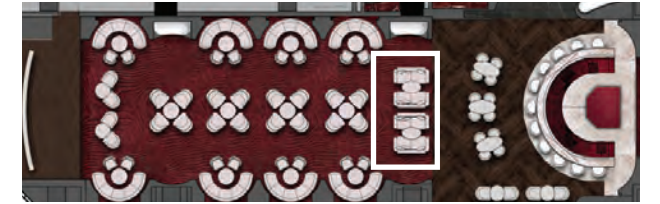

MARBLE TOP
桌面大理石

NICKEL CHROME
镍铬合金

INSIDE FABRIC
天鹅绒座位内测

LEATHER EXTERIOR
背部皮革

TABLE BASE WOOD
桌柱木材

TETATET FLUTE TABLE LAMP BY DAVIDE GROPPI WITH RECHARGEABLE BATTERY
可携带充电式桌面台灯

BAR LOUNGE SOFA WITH TABLE SET
酒吧休闲沙发组合