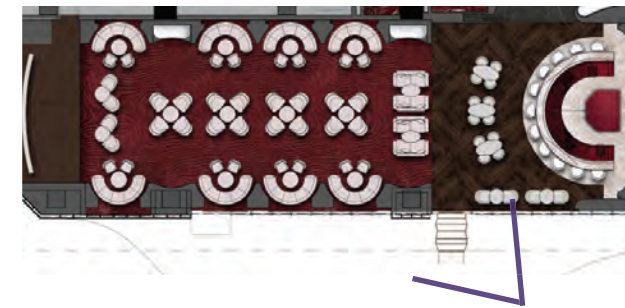

CLEAR TO RED
GRADIENT GLASS
透明到红色渐变玻璃

CLEAR GLASS
透明玻璃

GUN METAL
哑光黑色金属

BAR OUTDOOR CANOPY
休闲酒吧室外顶棚