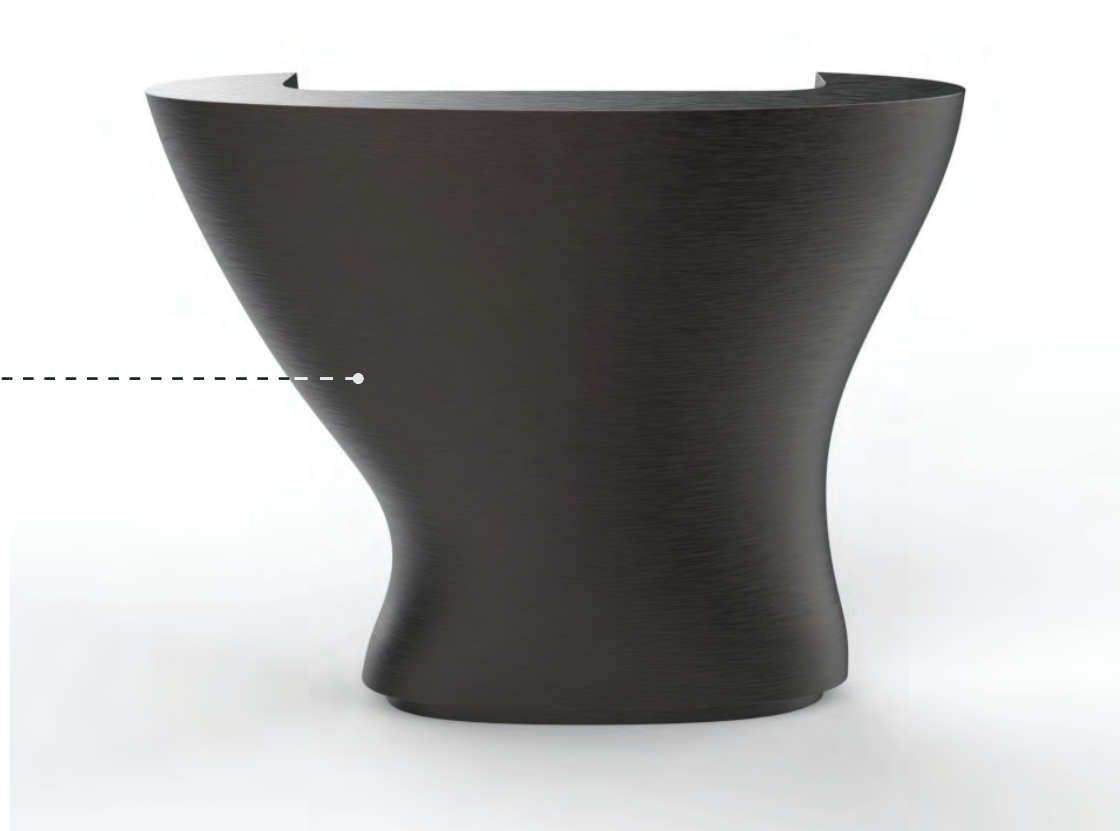

OIL RUBBED METAL
油浸金属

FUMED OAK WOOD
烟熏橡木

RESTAURANT SERVICE STATION
餐厅服务台

SERVICE STATION JOINT DETAIL
服务台细节

SERVICE STATION JOINT DETAIL
服务台细节

OIL RUBBED METAL
油浸金属

RESTAURANT HOST STAND
餐厅迎宾台

DUO RESTAURANT ART CONCEPT DIRECTION- "DUO" 酒吧 艺术品 概念意向