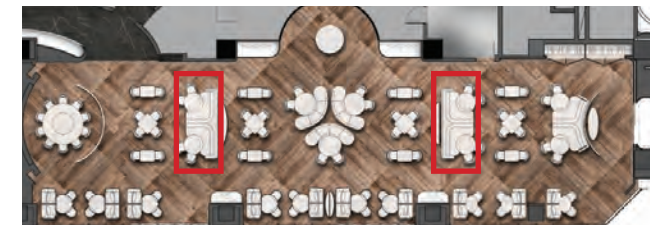

DUO RESTAURANT FF&E DIRECTION- "DUO" 餐厅软装方向

RESTAURANT L-SHAPE BANQUETTE DINING SET
餐厅L型长凳餐桌椅组合

OIL RUBBED METAL 油浸金属
FUMED OAK TABLE TOP 烟熏橡木桌面
BANQUETTE SEAT 长凳座位布料
WEARED TAN LEATHER @CHAIR & BANQUETTE BACK 餐椅及长凳背部皮革

DUO RESTAURANT FF&E DIRECTION- "DUO" 餐厅软装方向

RESTAURANT ENTRANCE CURVED BANQUETTE DINING SET
餐厅弧形长凳餐桌椅组合

CASSINA CHAIR WITH WEARED LEATHER
CASSINA 经典皮椅

BASE DETAIL WITH OIL RUBBED METAL
基座镶有油浸金属细节

BUTTERFLY METAL JOINT ON SPLIT TABLE TOP
台面蝴蝶结式金属接头细节