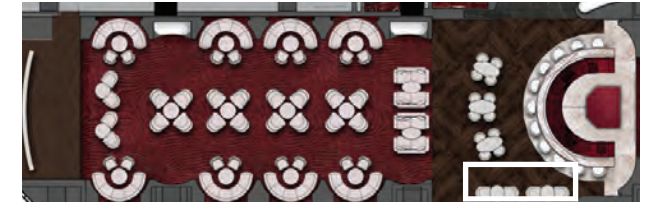

TETATET FLUTE TABLE LAMP BY DAVIDE GROPPI WITH RECHARGEABLE BATTERY
可携带充电式桌面台灯