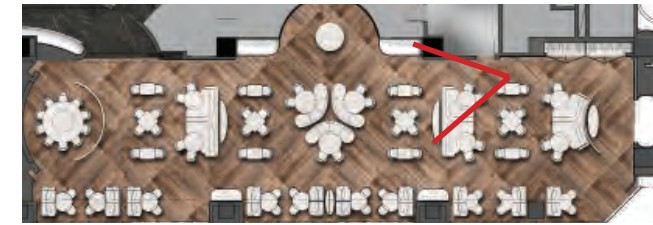

INTEGRATED WITH NATURE
结合自然

PLAN STUDY
平面布置研究

DUO RESTAURANT PLAN LAYOUT- "DUO" 餐厅 平面布置图

DUO RESTAURANT OVERALL REFLECTED CEILING PLAN - "DUO" 餐厅 天花

RESTAURANT ENTRANCE FROM MAIN LOBBY
从大堂餐厅入口处

MAIN DINING AREA
主就餐区域

MAIN DINING AREA
主就餐区域

MAIN DINING AREA
主就餐区域

MAIN DINING AREA
主就餐区域

DUO RESTAURANT SECTION ELEVATION - "DUO"

ART DISPLAY
FEATURE WALL
艺术展示特色墙

GREEN TO WHITE
GRADIENT GLASS
绿色到透明渐变玻璃

RAMMED WALL
FINISH
夯土板墙