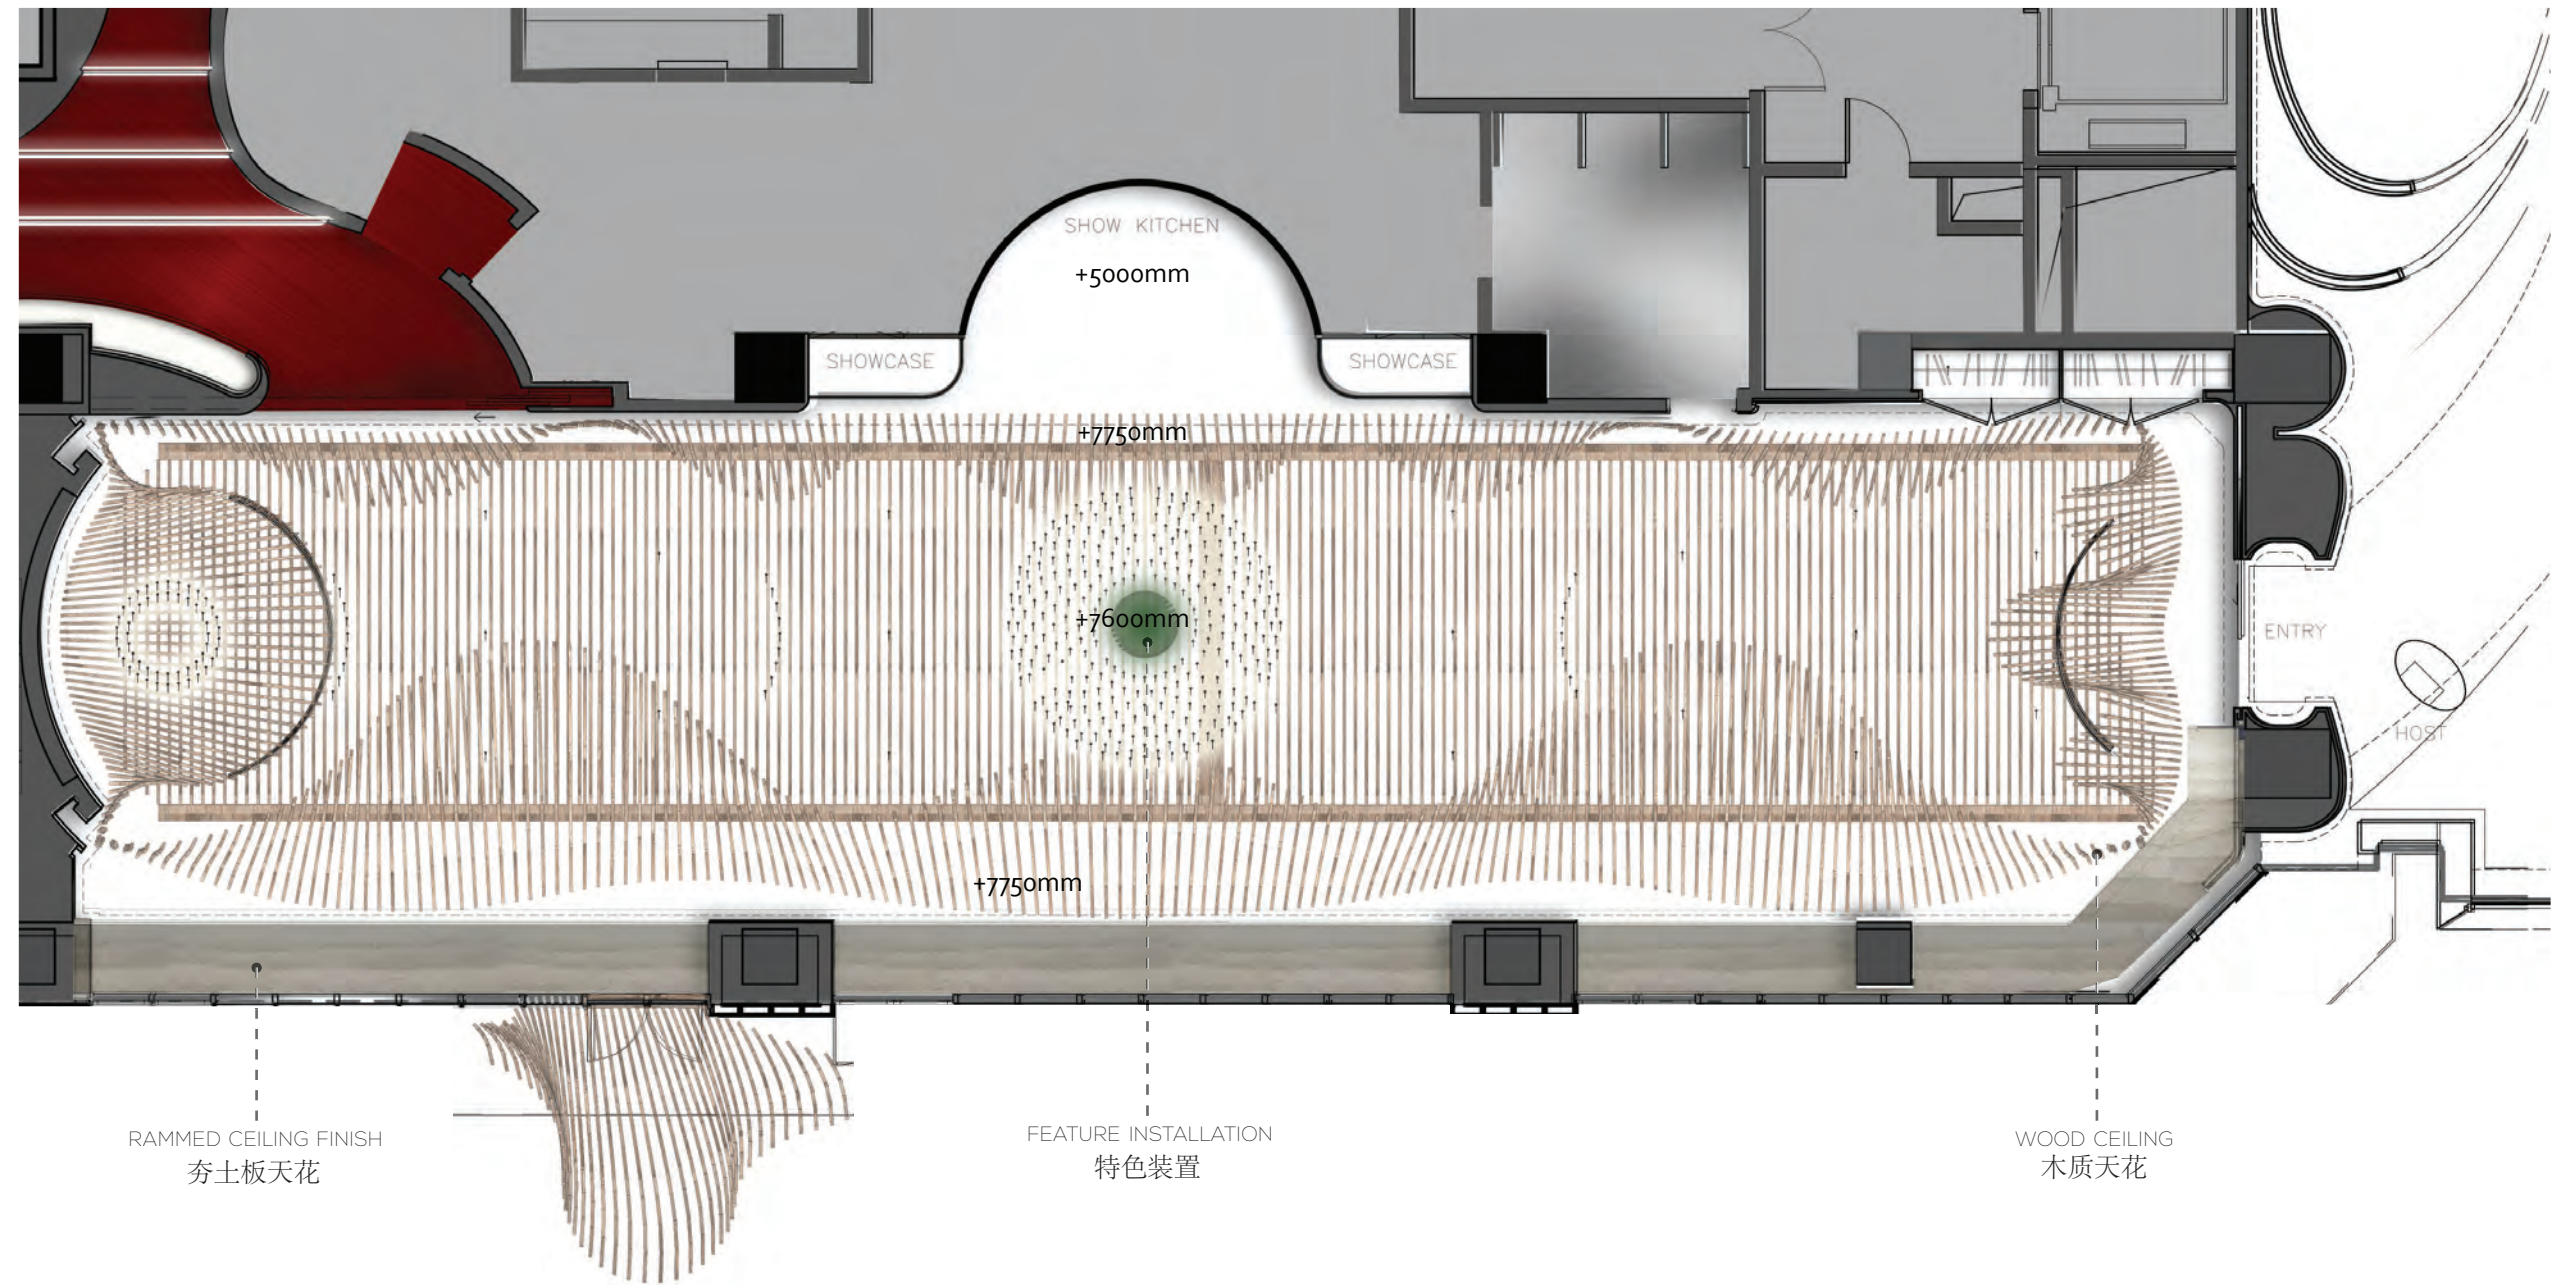

DRY AGED DISPLAY
干式熟成牛排

SHOW KITCHEN
开放式厨房

TRANSPARENT PROCESS
欣赏烹饪技艺

CHEF'S TABLE
主厨的餐桌

DUO RESTAURANT CONCEPT - "DUO" 餐厅设计概念意向

RAISED REFLECTION PLINTH
波光淋漓

LOUNGE SEATING
休闲

OUTDOOR TERRACE
户外平台

INTEGRATED WITH NATURE
结合自然

PLAN STUDY
平面布置研究

DUO RESTAURANT PLAN LAYOUT- "DUO" 餐厅 平面布置图

DUO RESTAURANT OVERALL REFLECTED CEILING PLAN - "DUO" 餐厅 天花

RESTAURANT ENTRANCE FROM MAIN LOBBY
从大堂餐厅入口处

MAIN DINING AREA
主就餐区域

MAIN DINING AREA
主就餐区域

MAIN DINING AREA
主就餐区域

MAIN DINING AREA
主就餐区域

DUO RESTAURANT SECTION ELEVATION - "DUO"

ART DISPLAY
FEATURE WALL
艺术展示特色墙

GREEN TO WHITE
GRADIENT GLASS
绿色到透明渐变玻璃

RAMMED WALL
FINISH
夯土板墙