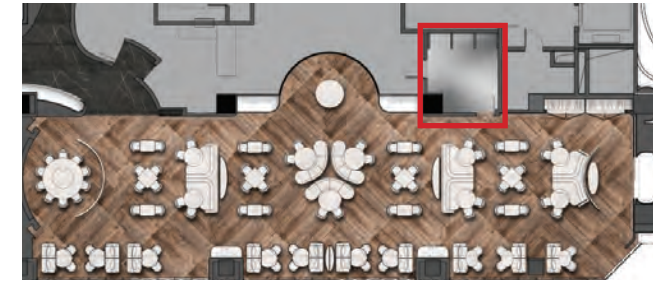

WOOD SLAT
CANOPY
木条顶篷

METAL
STRUCTURE
金属结构

WOOD
FOLDING DOOR
木折叠门

OUTDOOR TERRANCE ENTRANCE
户外露台入口

STAINLESS STEEL
ON CEILING
不锈钢天花

STAINLESS
STEEL ON WALL
不锈钢墙面

MEAT AGING ROOM SECTION ELEVATION
肉熟室剖面立面图

CEILING FEATURE EDGE DETAIL
顶棚木条特色边缘细节