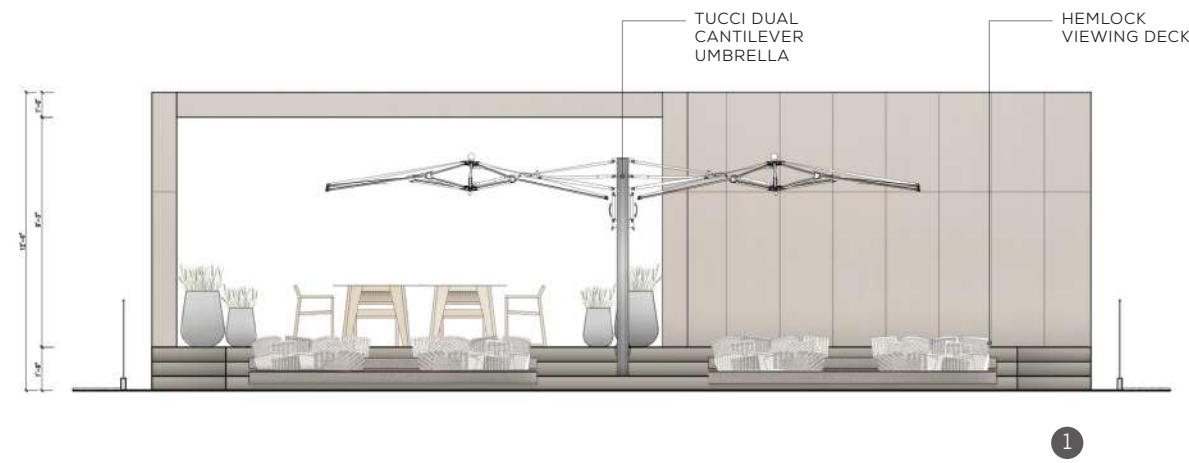

THE JOURNEY 6TH FLOOR RESIDENTIAL PATIO FF&E

1 HARBOUR OUTDOOR NOOSA BACKLESS BARSTOOL - PURCHASED

2 HARBOUR OUTDOOR NOOSA DINING TABLE - PURCHASED/
CUSTOMIZED TOP
40"SQ X 30"H

3 HARBOUR OUTDOOR NOOSA DINING CHAIR - PURCHASED

6 TEAK WAREHOUSE BROOKLYN CONCRETE PLANTER - PURCHASED
22"DIA X 27"H & 15"DIA X 19"H

4 TEAK WAREHOUSE ROUND TABLE - PURCHASED
31.5" DIA X 29.5"H

5 BUILT-IN SEATING WITH TOSS CUSHIONS

7 HARBOUR OUTDOOR MACQUARIE COFFEE TABLE - PURCHASED
55.75"W X 32"D X 12"H