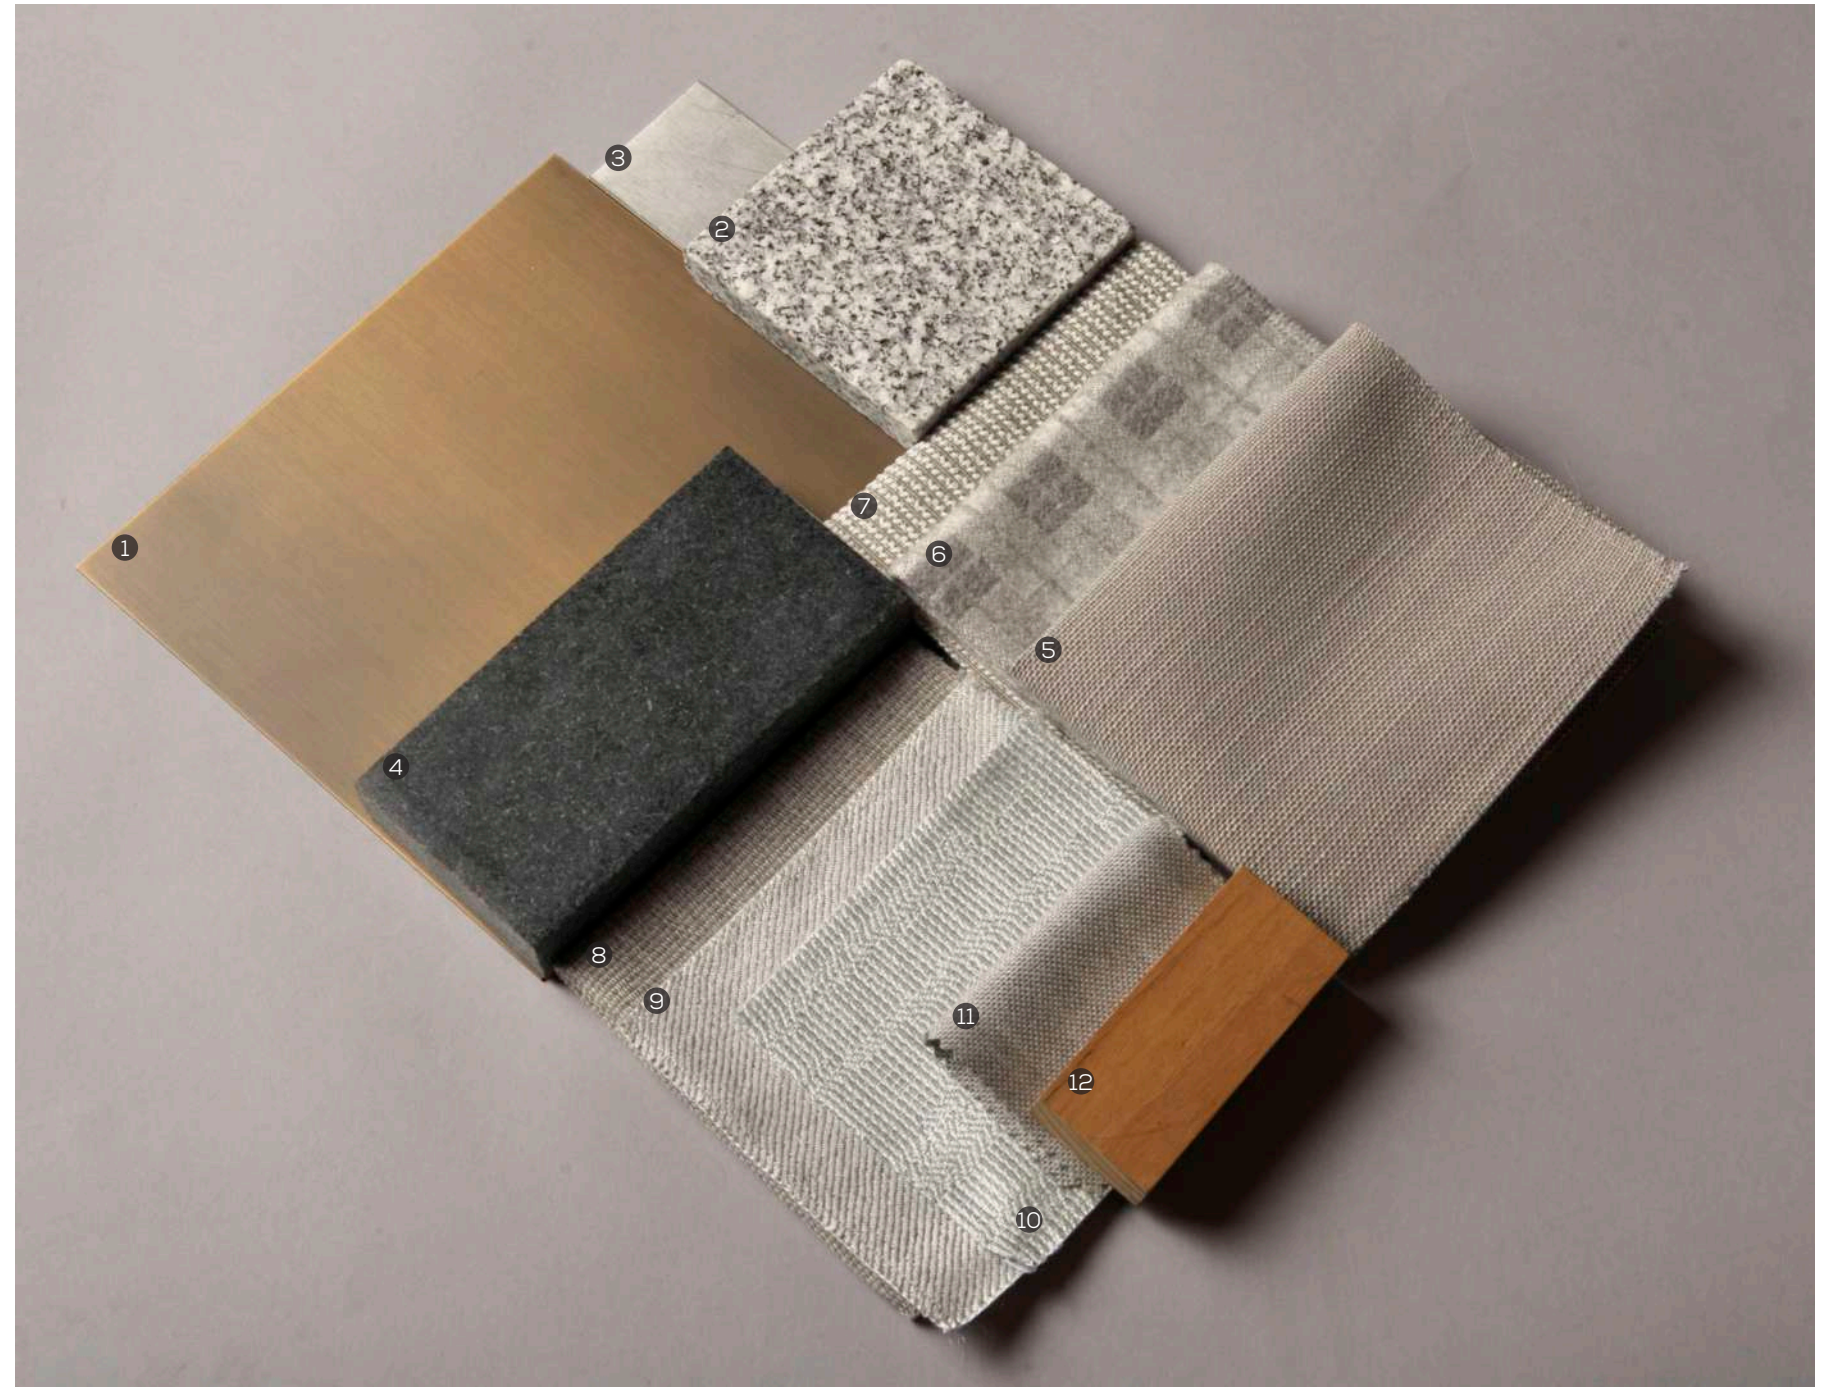

THE JOURNEY 6TH FLOOR RESIDENTIAL PATIO CANOPY INSPIRATIONAL IMAGES

1 CENTRE WOOD TRELLIS

2 VIEWING DECK - UMBRELLA

THE JOURNEY 6TH FLOOR RESIDENTIAL PATIO FINISHES PALETTE

- ① MUNTZ METAL CANOPY
- ② GRANITE FLOOR PAVERS
- ③ STAINLESS STEEL HARDWARE
- ④ FLAMED GRANITE FOR COFFEE TABLE
- ⑤ BUILT-IN SOFA SEAT/BACK CUSHIONS & BUILT-IN STEP CUSHIONS
- ⑥ BUILT-IN SOFA TOSS CUSHIONS
- ⑦ BUILT-IN SOFA TOSS CUSHIONS
- ⑧ BUILT-IN SOFA TOSS CUSHIONS
- ⑨ BUILT-IN SOFA TOSS CUSHIONS
- ⑩ BUILT-IN SOFA TOSS CUSHIONS
- ⑪ DINING CHAIR SEAT PAD
- ⑫ TEAK WOOD FOR EXTERIOR FF&E