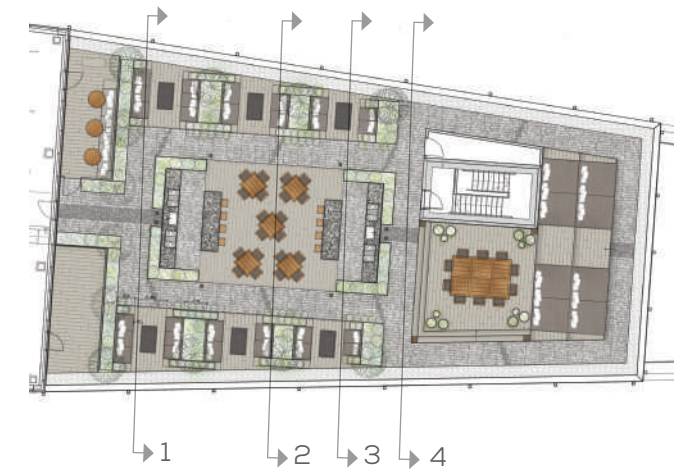

THE JOURNEY 6TH FLOOR RESIDENTIAL PATIO FLOOR PLAN

THE JOURNEY 6TH FLOOR RESIDENTIAL PATIO FLOOR PLAN WITH TRELLIS

THE JOURNEY 6TH FLOOR RESIDENTIAL PATIO ELEVATIONS

THE JOURNEY 6TH FLOOR RESIDENTIAL PATIO ELEVATIONS

6 TEAK WAREHOUSE BROOKLYN CONCRETE PLANTER - PURCHASED
22"DIA X 27"H & 15"DIA X 19"H

4 TEAK WAREHOUSE ROUND TABLE - PURCHASED
31.5" DIA X 29.5"H

5 BUILT-IN SEATING WITH TOSS CUSHIONS

7 HARBOUR OUTDOOR MACQUARIE COFFEE TABLE - PURCHASED
55.75"W X 32"D X 12"H