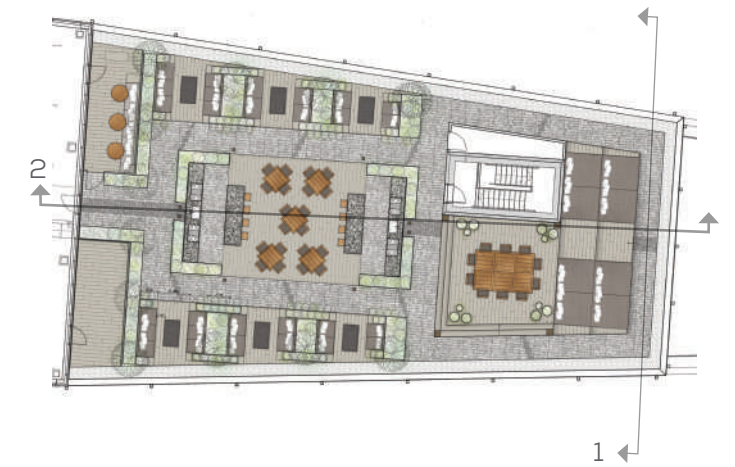

THE JOURNEY 6TH FLOOR RESIDENTIAL PATIO FLOOR PLAN

THE JOURNEY 6TH FLOOR RESIDENTIAL PATIO FLOOR PLAN WITH TRELLIS

THE JOURNEY 6TH FLOOR RESIDENTIAL PATIO ELEVATIONS

THE JOURNEY 6TH FLOOR RESIDENTIAL PATIO ELEVATIONS

THE JOURNEY 6TH FLOOR RESIDENTIAL PATIO FF&E

1 HARBOUR OUTDOOR NOOSA BACKLESS BARSTOOL - PURCHASED

2 HARBOUR OUTDOOR NOOSA DINING TABLE - PURCHASED/
CUSTOMIZED TOP
40"SQ X 30"H

3 HARBOUR OUTDOOR NOOSA DINING CHAIR - PURCHASED

6 TEAK WAREHOUSE BROOKLYN CONCRETE PLANTER - PURCHASED
22"DIA X 27"H & 15"DIA X 19"H

4 TEAK WAREHOUSE ROUND TABLE - PURCHASED
31.5" DIA X 29.5"H

5 BUILT-IN SEATING WITH TOSS CUSHIONS

7 HARBOUR OUTDOOR MACQUARIE COFFEE TABLE - PURCHASED
55.75"W X 32"D X 12"H