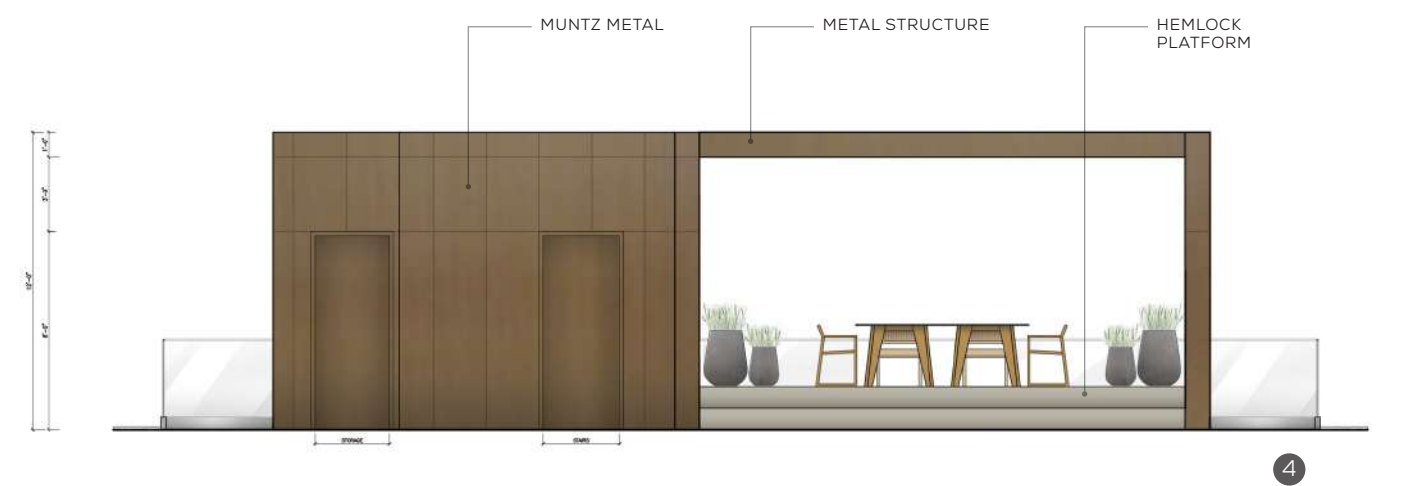

THE JOURNEY 6TH FLOOR RESIDENTIAL PATIO ELEVATIONS