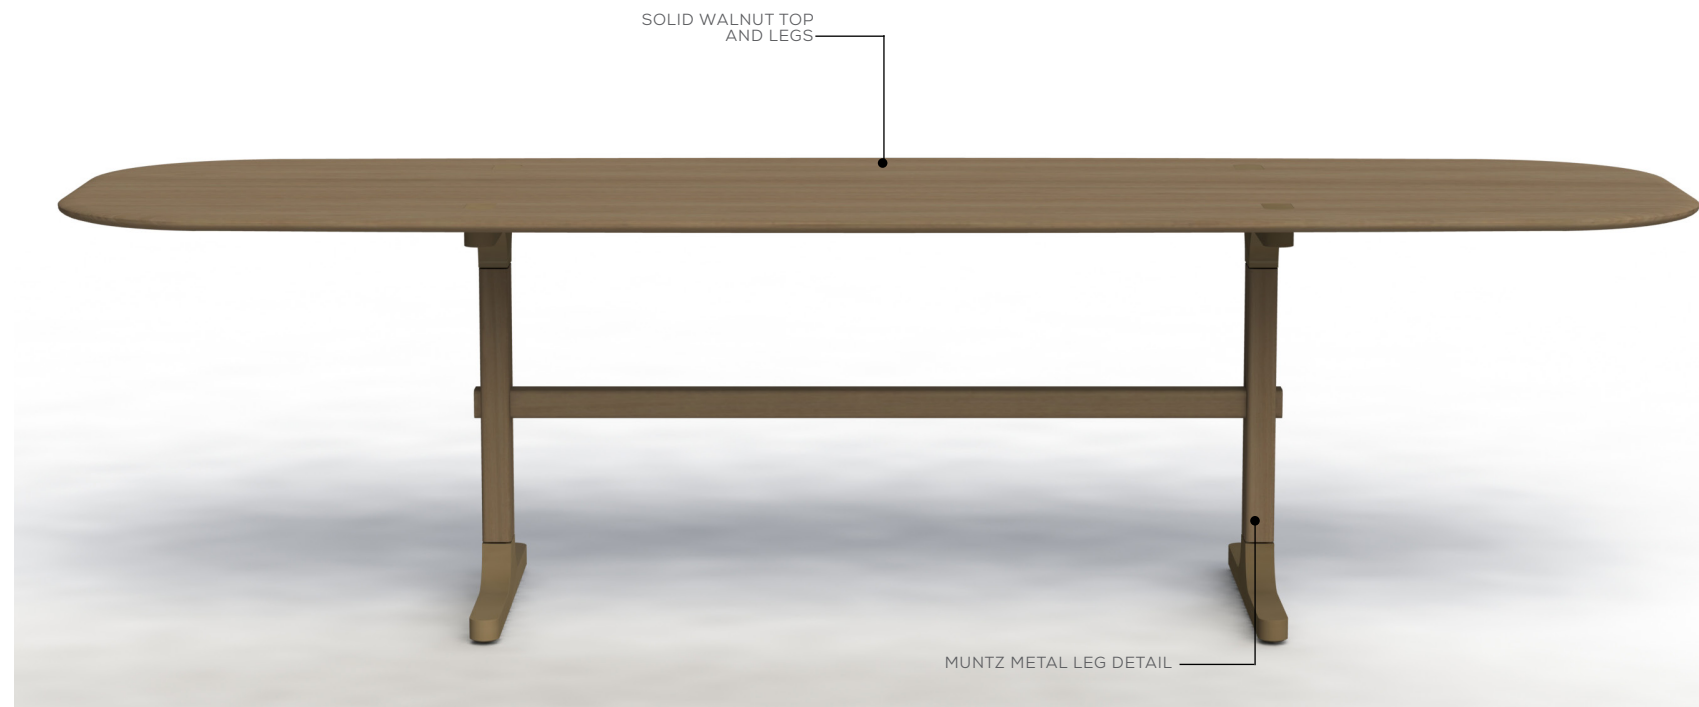

3 COR ELM SOFA - PURCHASED

FEATURE WEATHERED STONE TOP WITH SOLID WALNUT LEGS

5 CUSTOM NESTING LOUNGE TABLES 36" DIA X 16" H & 24" DIA X 15" H

LEG DETAIL

6 ROLL & HILL KNOTTY BUBBLES CHANDELIER - PURCHASED

THE JOURNEY GROUND FLOOR SALON FF&E

1 PEDRALI NYM DINING CHAIR
- PURCHASED

2 CUSTOM DINING TABLE (8-TOP)
9'-2"L X 3'-2" X 29"H

3 FLOS BELLHOP PORTABLE LAMP
- PURCHASED

THE JOURNEY GROUND FLOOR SALON FF&E

1 SPALLA LOUNGE CHAIR