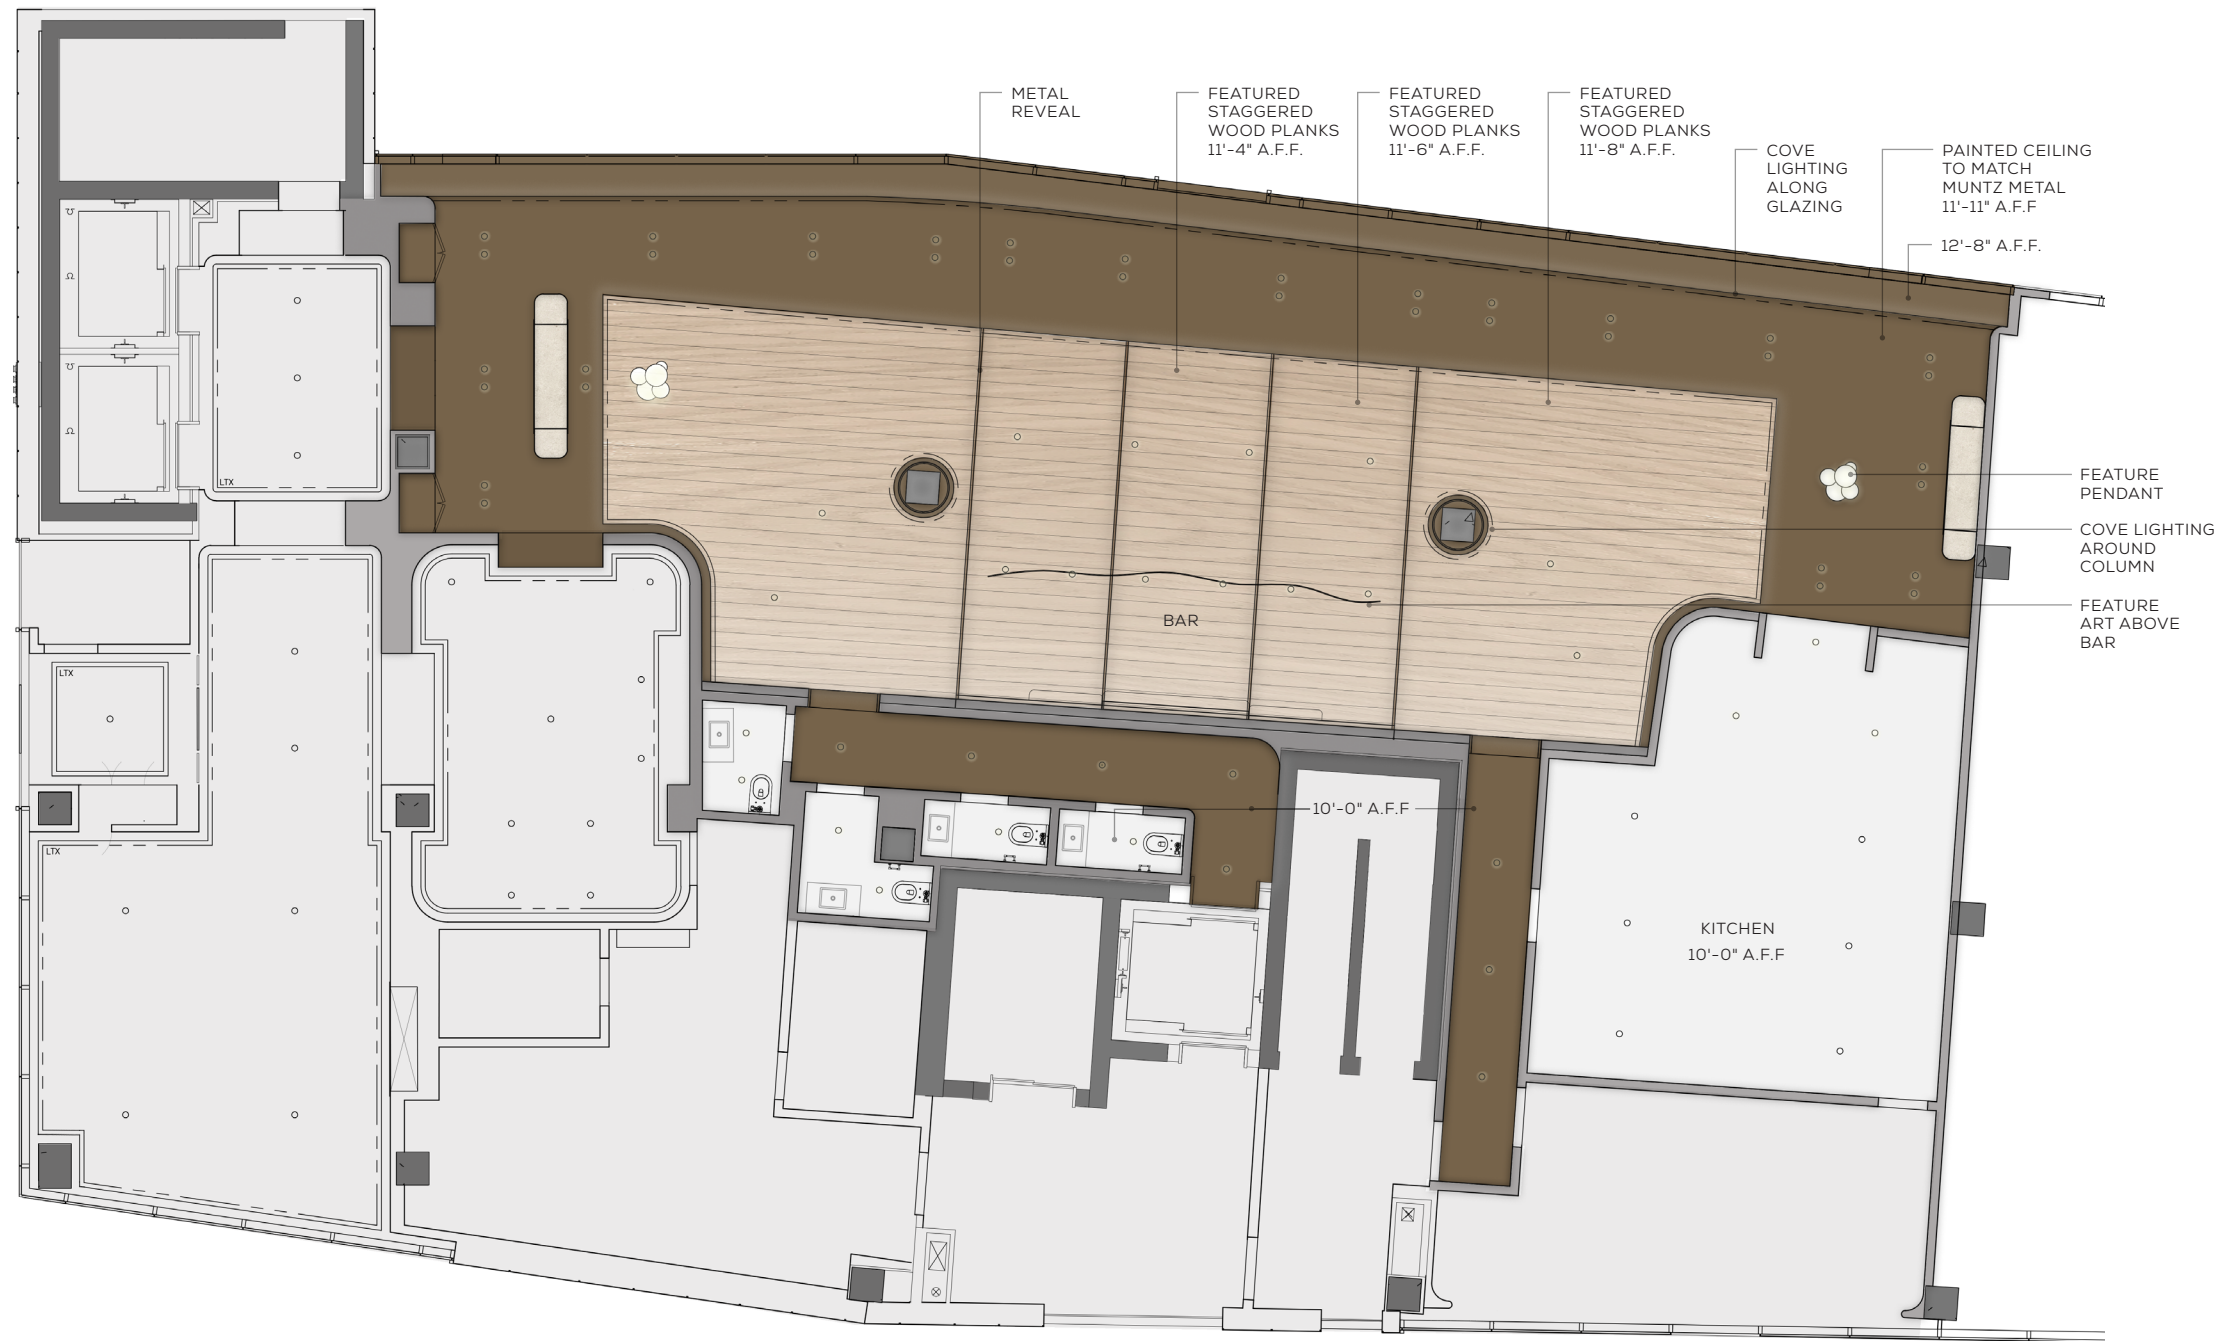

QUEEN'S MARQUE

L1 GROUND FLOOR SALON SCHEMATIC PRESENTATION
SEPTEMBER 5TH, 2019

STUDIO
MUNGE

THE JOURNEY HOTEL SALON

Iconic, solid and stately, the Hotel Salon will be a subtle reminder of the Nova Scotia spirit and historic naval past. Formed to mimic the interior underbelly of a ship the Hotel Salon will envelop and welcome guests from morning to night. With roaring fireplaces anchoring each end of the room and glazing that opens to the exterior, this room is designed to embody the warmth of Maritime culture.

THE JOURNEY GROUND FLOOR SALON FLOOR PLAN

SEAT COUNT
 BAR: 12
 SALON: 68
 PROMENADE: 52
 TOTAL : 132

THE JOURNEY GROUND FLOOR SALON REFLECTED CEILING PLAN

THE JOURNEY GROUND FLOOR SALON ELEVATION

THE JOURNEY GROUND FLOOR SALON ELEVATION