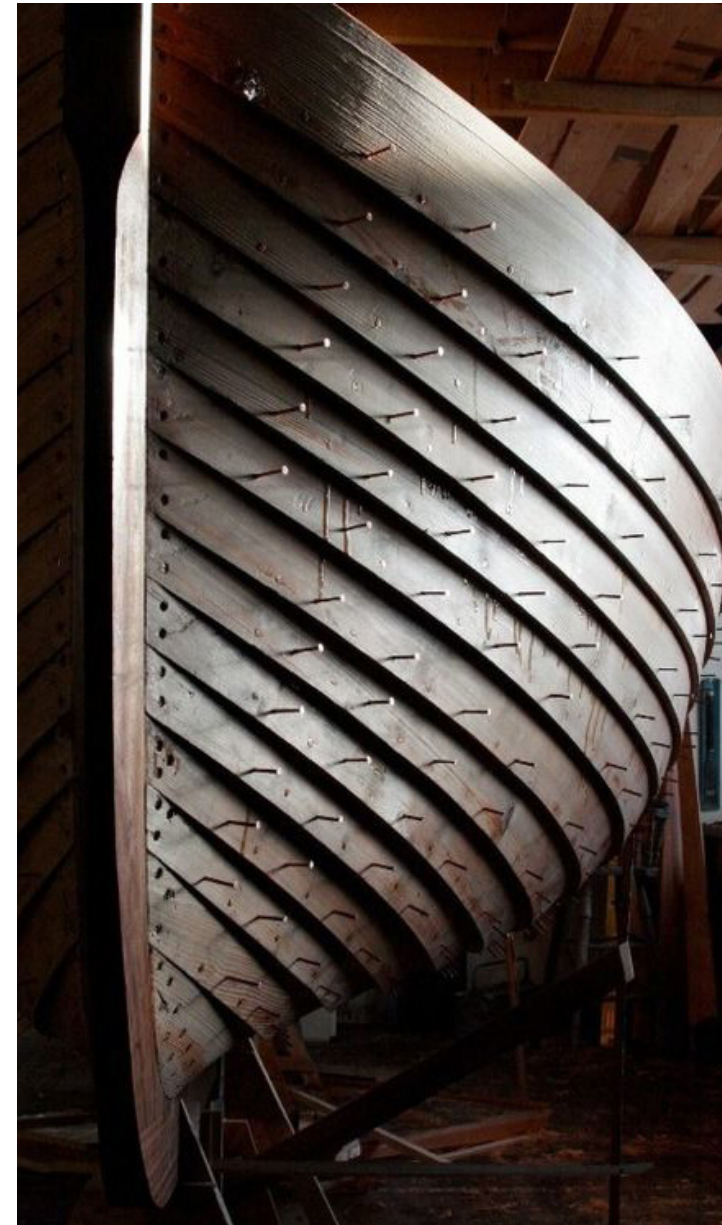

QUEEN'S MARQUE

L1 GROUND FLOOR SALON SCHEMATIC PRESENTATION
SEPTEMBER 5TH, 2019

STUDIO
MUNGE

THE JOURNEY HOTEL SALON

Iconic, solid and stately, the Hotel Salon will be a subtle reminder of the Nova Scotia spirit and historic naval past. Formed to mimic the interior underbelly of a ship the Hotel Salon will envelop and welcome guests from morning to night. With roaring fireplaces anchoring each end of the room and glazing that opens to the exterior, this room is designed to embody the warmth of Maritime culture.