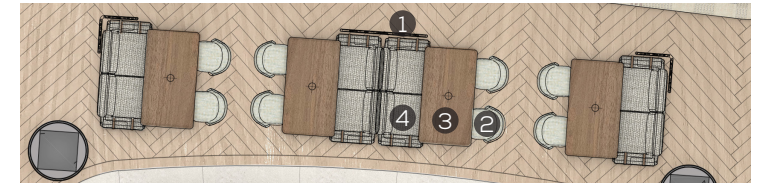

THE JOURNEY GROUND FLOOR SALON CUSTOM PIECES - SEATINGS IN FRONT OF BAR

1 CUSTOM SCREENS