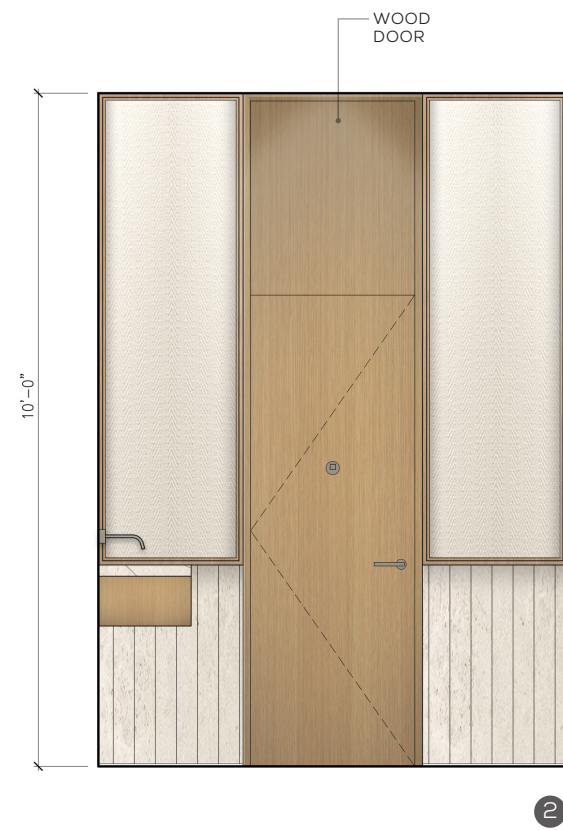

4 CUSTOM DINING SECTIONAL

5 ETHIMO ENJOY DINING TABLE
29"H- PURCHASED/
CUSTOMIZED TOP

6 ETHIMO KILT
DINING CHAIR -
PURCHASED

7 FLOS BELLHOP
PORTABLE LAMP
- PURCHASED

8 CUSTOM DINING SOFA

THE JOURNEY GROUND FLOOR SALON WASHROOM ELEVATIONS

THE JOURNEY GROUND FLOOR SALON PERSPECTIVE

THE JOURNEY GROUND FLOOR SALON PERSPECTIVE

THE JOURNEY GROUND FLOOR SALON PERSPECTIVE

THE JOURNEY GROUND FLOOR SALON PERSPECTIVE

THE JOURNEY GROUND FLOOR SALON BAR ART INSPIRATION