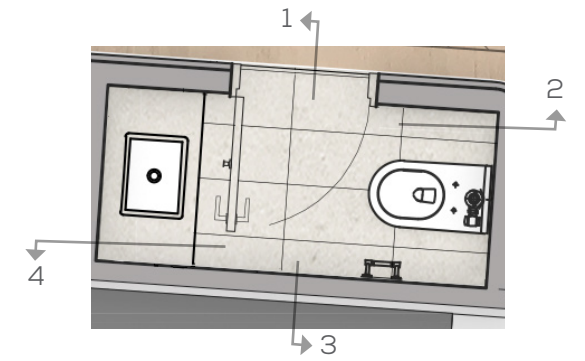

4 CUSTOM DINING SECTIONAL

5 ETHIMO ENJOY DINING TABLE
29"H- PURCHASED/
CUSTOMIZED TOP

6 ETHIMO KILT
DINING CHAIR -
PURCHASED

7 FLOS BELLHOP
PORTABLE LAMP
- PURCHASED

8 CUSTOM DINING SOFA

THE JOURNEY GROUND FLOOR SALON WASHROOM ELEVATIONS