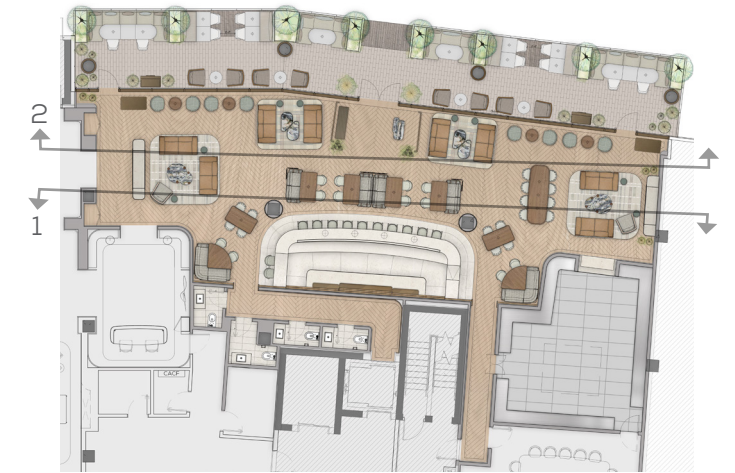

THE JOURNEY GROUND FLOOR SALON FLOOR PLAN

SEAT COUNT
 BAR: 12
 SALON: 68
 PROMENADE: 52
 TOTAL : 132

THE JOURNEY GROUND FLOOR SALON REFLECTED CEILING PLAN

THE JOURNEY GROUND FLOOR SALON ELEVATION

THE JOURNEY GROUND FLOOR SALON ELEVATION

THE JOURNEY GROUND FLOOR SALON FF&E

1 SPALLA DINING CHAIR

2 CUSTOM CORNER SOFA & DINING TABLE 29"H (5-TOP)

3 CUSTOM DINING TABLE 29"H (4-TOP)

4 PEDRALI NYM DINING CHAIR - PURCHASED

5 FLOS BELLHOP PORTABLE LAMP - PURCHASED