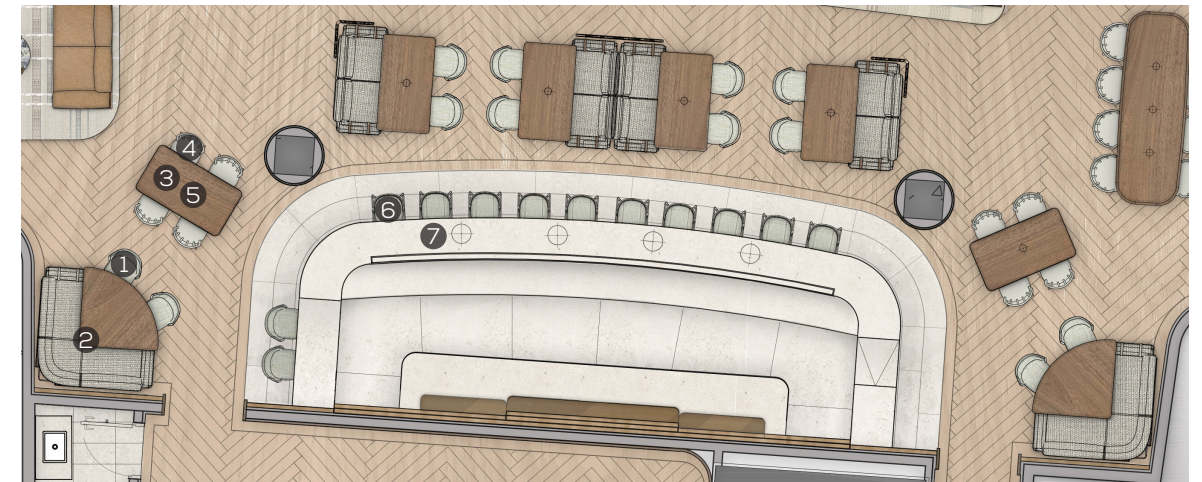

THE JOURNEY GROUND FLOOR SALON FLOOR PLAN

SEAT COUNT
 BAR: 12
 SALON: 68
 PROMENADE: 52
 TOTAL : 132

THE JOURNEY GROUND FLOOR SALON REFLECTED CEILING PLAN

THE JOURNEY GROUND FLOOR SALON ELEVATION

THE JOURNEY GROUND FLOOR SALON ELEVATION

THE JOURNEY GROUND FLOOR SALON FF&E

1 SPALLA DINING CHAIR

2 CUSTOM CORNER SOFA & DINING TABLE 29"H (5-TOP)

3 CUSTOM DINING TABLE 29"H (4-TOP)

4 PEDRALI NYM DINING CHAIR - PURCHASED

5 FLOS BELLHOP PORTABLE LAMP - PURCHASED