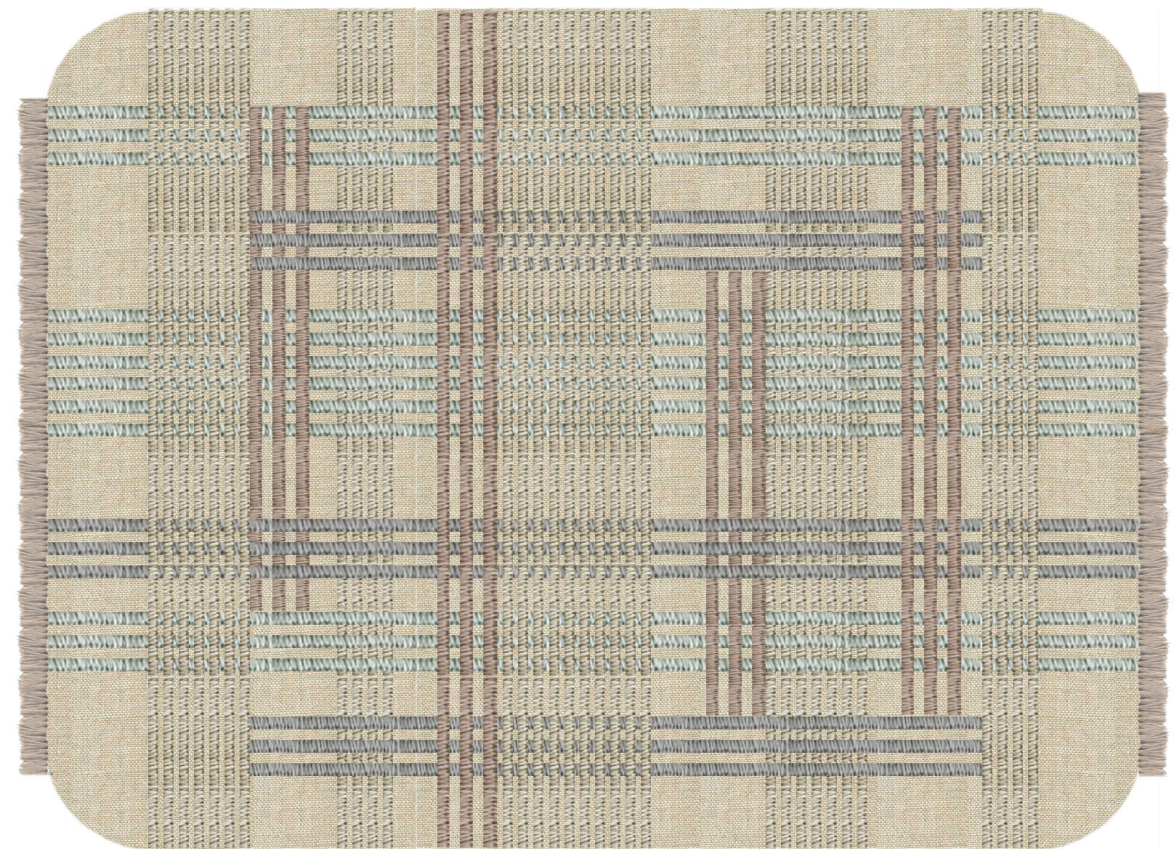

2 CUSTOM DINING TABLE (2-TOP)
24" DIA. X 29"H

3 COR ELM SOFA - PURCHASED

4 IKO2 SIDE TABLE - PURCHASED

5 CUSTOM CHAT HEIGHT DINING TABLES 27"H

RUG DETAIL

6 CUSTOM AREA RUG

THE JOURNEY GROUND FLOOR SALON CUSTOM PIECES - RECEPTION