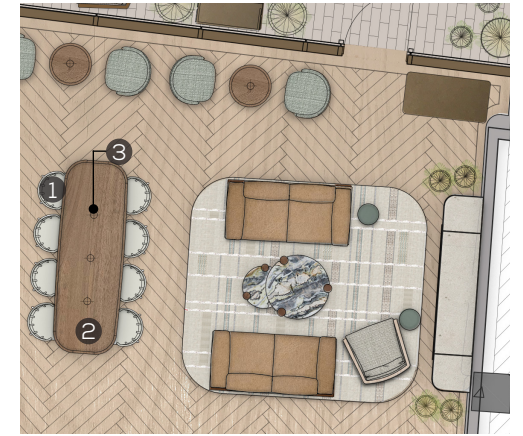

4 CUSTOM DINING SOFA BACK DETAIL

THE JOURNEY GROUND FLOOR SALON FF&E - SEATING IN FRONT OF FIREPLACE

1 CUSTOM AREA RUG

RUG DETAIL

4 BENCHMARK GLEDA HIGHBACK LOUNGE CHAIR - PURCHASED

2 IKO2 SIDE TABLE -PURCHASED

3 COR ELM SOFA - PURCHASED

FEATURE WEATHERED STONE TOP WITH SOLID WALNUT LEGS

5 CUSTOM NESTING LOUNGE TABLES 36" DIA X 16" H & 24" DIA X 15" H

LEG DETAIL

6 ROLL & HILL KNOTTY BUBBLES CHANDELIER - PURCHASED

THE JOURNEY GROUND FLOOR SALON FF&E

1 PEDRALI NYM DINING CHAIR
- PURCHASED

2 CUSTOM DINING TABLE (8-TOP)
9'-2"L X 3'-2" X 29"H

3 FLOS BELLHOP PORTABLE LAMP
- PURCHASED

THE JOURNEY GROUND FLOOR SALON FF&E

1 SPALLA LOUNGE CHAIR

2 CUSTOM DINING TABLE (2-TOP)
24" DIA. X 29"H

3 COR ELM SOFA - PURCHASED

4 IKO2 SIDE TABLE - PURCHASED

5 CUSTOM CHAT HEIGHT DINING TABLES 27"H

RUG DETAIL

6 CUSTOM AREA RUG

THE JOURNEY GROUND FLOOR SALON CUSTOM PIECES - RECEPTION