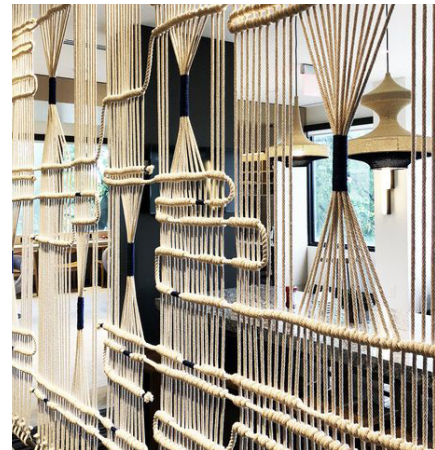

2 CUSTOM DINING TABLE (2-TOP)
24" DIA. X 29"H

3 COR ELM SOFA - PURCHASED

4 IKO2 SIDE TABLE - PURCHASED

5 CUSTOM CHAT HEIGHT DINING TABLES 27"H

RUG DETAIL

6 CUSTOM AREA RUG

THE JOURNEY GROUND FLOOR SALON CUSTOM PIECES - RECEPTION