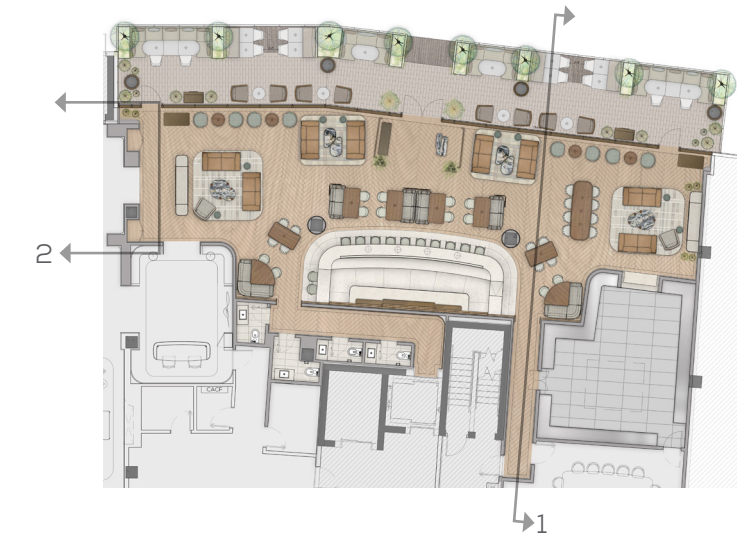

THE JOURNEY GROUND FLOOR SALON FLOOR PLAN

SEAT COUNT
 BAR: 12
 SALON: 68
 PROMENADE: 52
 TOTAL : 132

THE JOURNEY GROUND FLOOR SALON REFLECTED CEILING PLAN

THE JOURNEY GROUND FLOOR SALON ELEVATION

THE JOURNEY GROUND FLOOR SALON ELEVATION