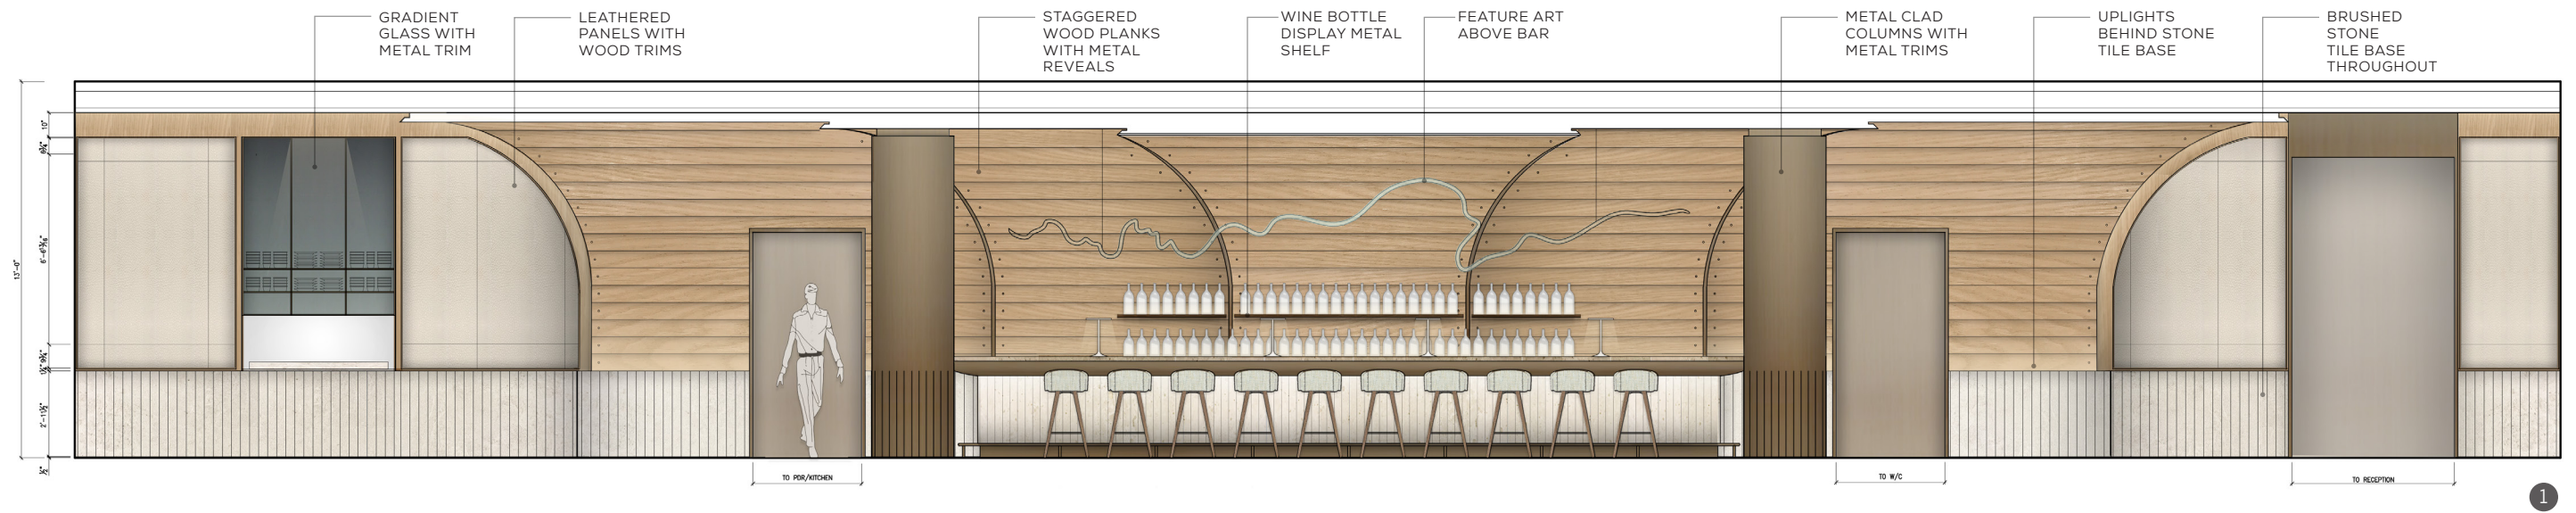

THE JOURNEY GROUND FLOOR SALON FLOOR PLAN

SEAT COUNT
 BAR: 12
 SALON: 68
 PROMENADE: 52
 TOTAL : 132

THE JOURNEY GROUND FLOOR SALON REFLECTED CEILING PLAN

THE JOURNEY GROUND FLOOR SALON ELEVATION

THE JOURNEY GROUND FLOOR SALON ELEVATION