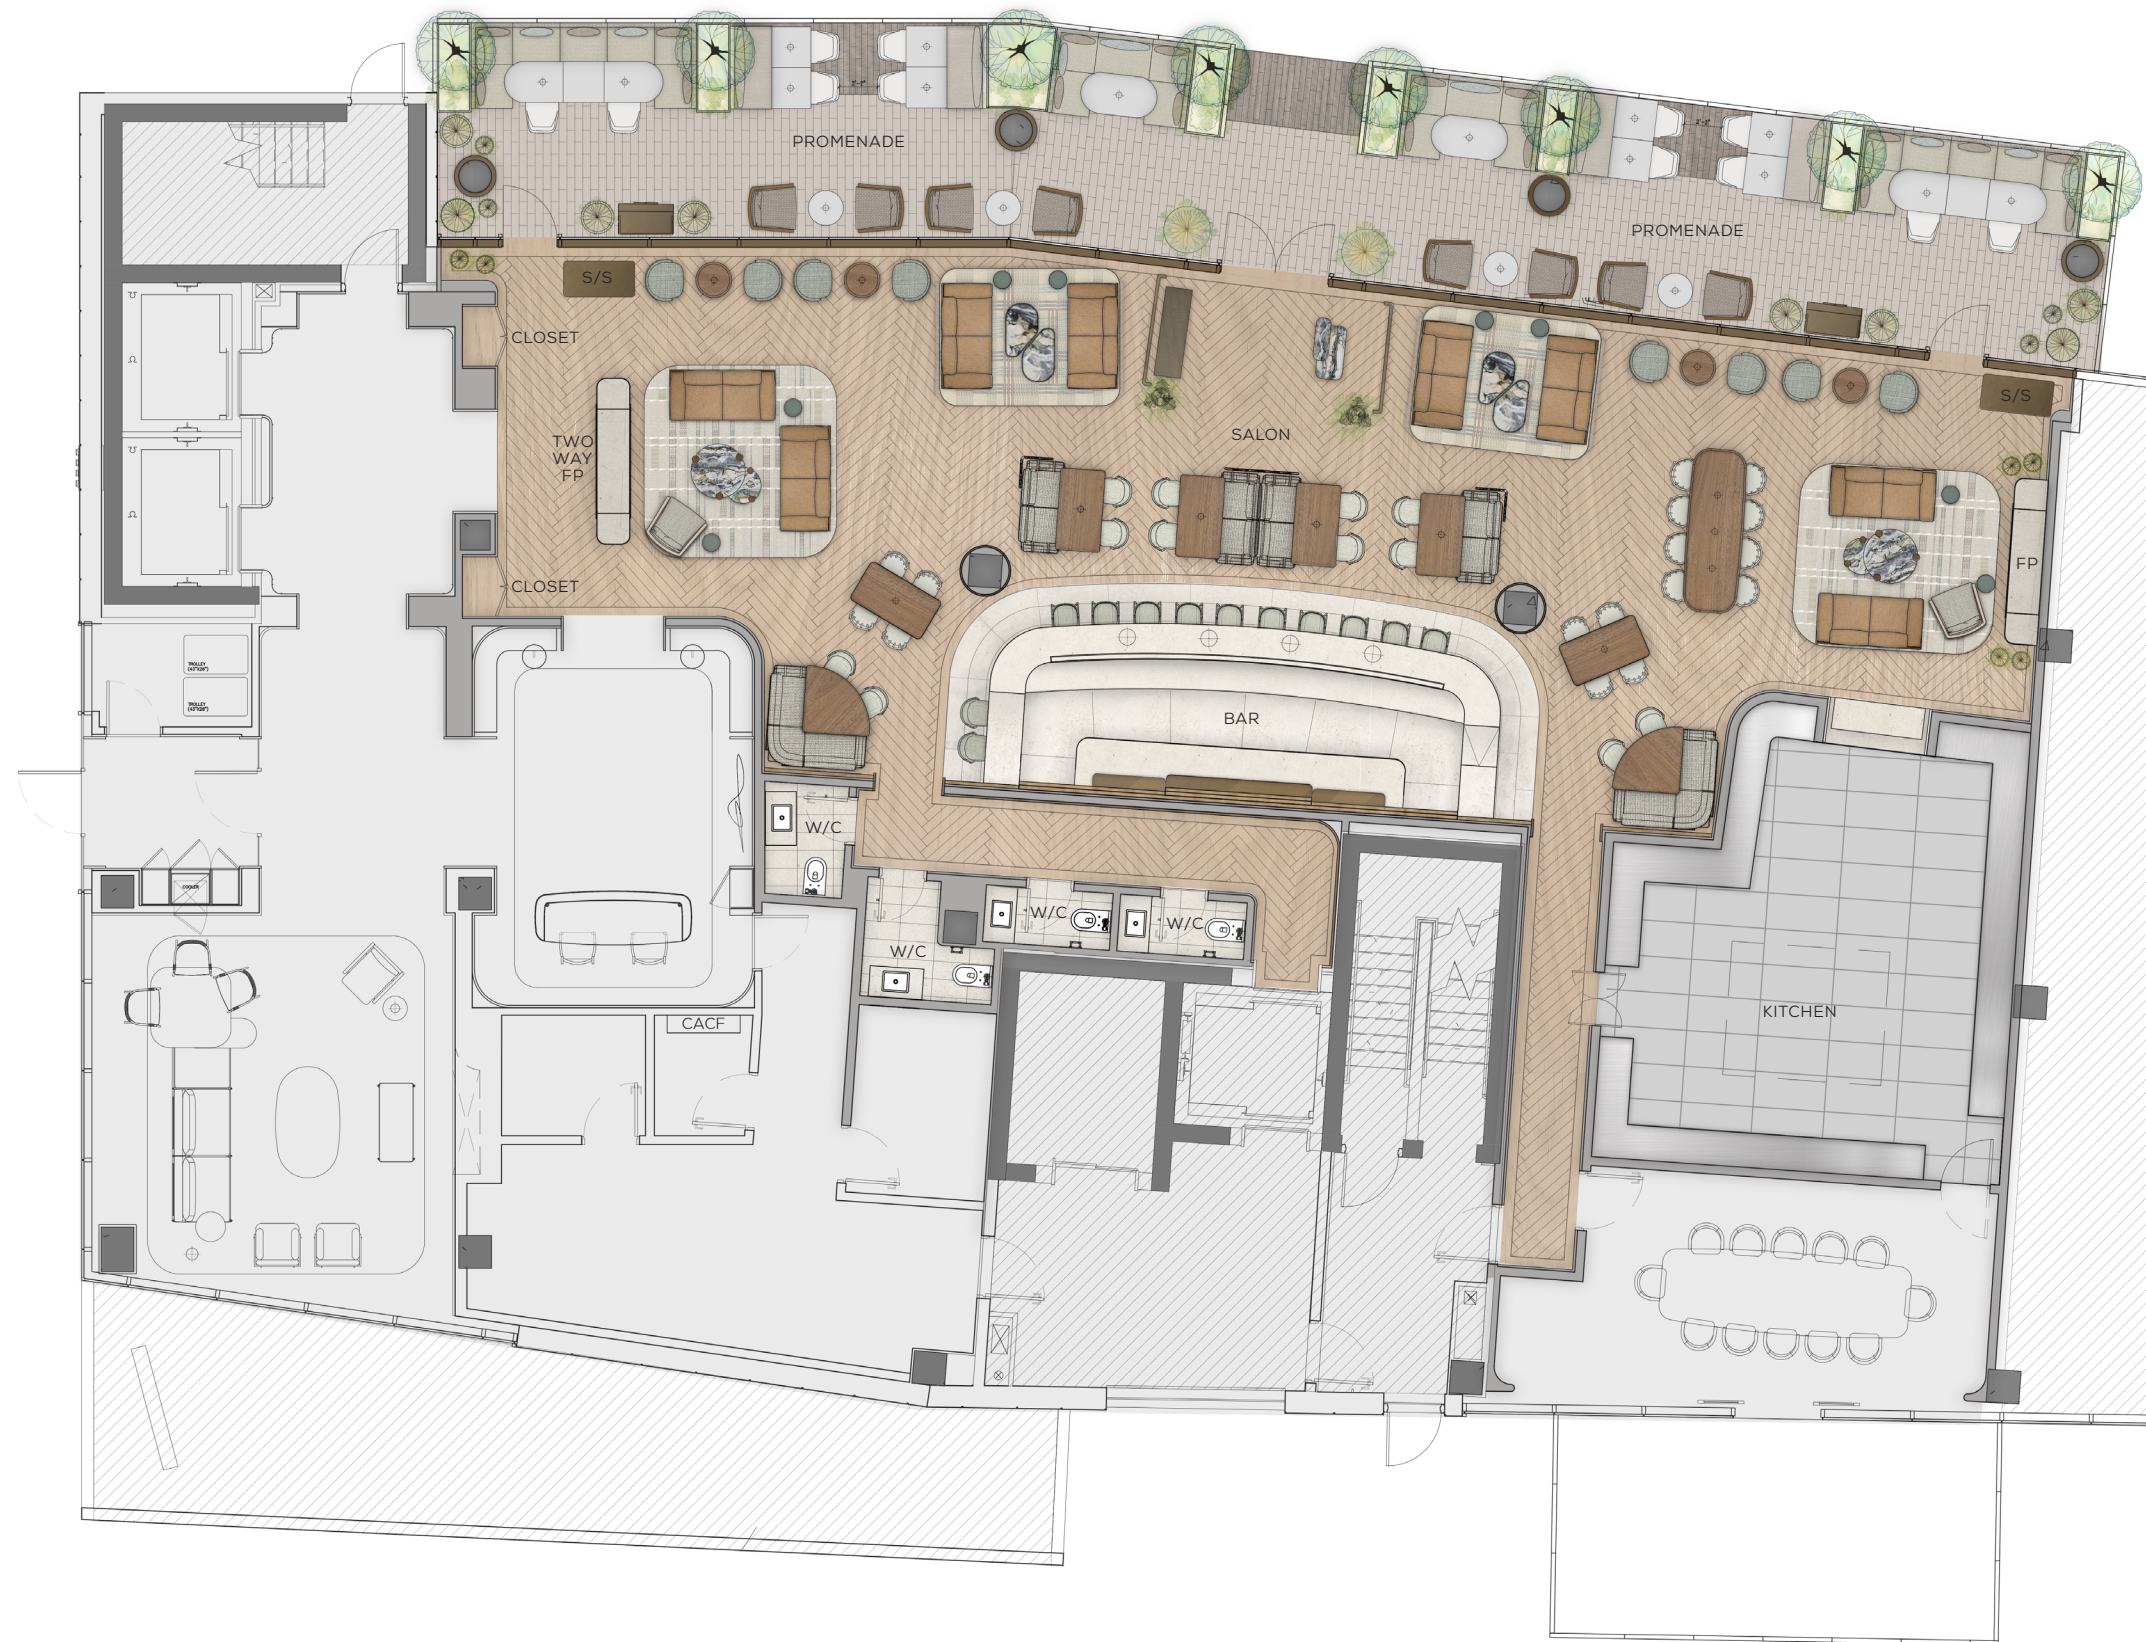

QUEEN'S MARQUE

L1 GROUND FLOOR SALON SCHEMATIC PRESENTATION
SEPTEMBER 5TH, 2019

STUDIO
MUNGE

THE JOURNEY HOTEL SALON

Iconic, solid and stately, the Hotel Salon will be a subtle reminder of the Nova Scotia spirit and historic naval past. Formed to mimic the interior underbelly of a ship the Hotel Salon will envelop and welcome guests from morning to night. With roaring fireplaces anchoring each end of the room and glazing that opens to the exterior, this room is designed to embody the warmth of Maritime culture.

HONEST DETAILS

THE JOURNEY HOTEL SALON - BAR

AT THE CENTER OF IT ALL

TEXTURAL FIREPLACE

MODERN

CASUAL LUXURY

PLAYFUL CRAFTSMANSHIP

GLOWING

THE JOURNEY GROUND FLOOR SALON FLOOR PLAN

SEAT COUNT
 BAR: 12
 SALON: 68
 PROMENADE: 52
 TOTAL : 132

THE JOURNEY GROUND FLOOR SALON REFLECTED CEILING PLAN

THE JOURNEY GROUND FLOOR SALON ELEVATION

THE JOURNEY GROUND FLOOR SALON ELEVATION

THE JOURNEY GROUND FLOOR SALON FF&E

1 SPALLA DINING CHAIR

2 CUSTOM CORNER SOFA & DINING TABLE 29"H (5-TOP)

3 CUSTOM DINING TABLE 29"H (4-TOP)

4 PEDRALI NYM DINING CHAIR - PURCHASED

5 FLOS BELLHOP PORTABLE LAMP - PURCHASED