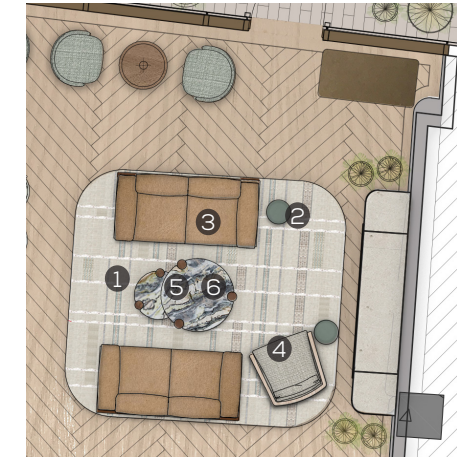

THE JOURNEY GROUND FLOOR SALON FLOOR PLAN

SEAT COUNT
 BAR: 12
 SALON: 68
 PROMENADE: 52
 TOTAL : 132

THE JOURNEY GROUND FLOOR SALON REFLECTED CEILING PLAN

THE JOURNEY GROUND FLOOR SALON ELEVATION

THE JOURNEY GROUND FLOOR SALON ELEVATION

THE JOURNEY GROUND FLOOR SALON FF&E

1 SPALLA DINING CHAIR

2 CUSTOM CORNER SOFA & DINING TABLE 29"H (5-TOP)

3 CUSTOM DINING TABLE 29"H (4-TOP)

4 PEDRALI NYM DINING CHAIR - PURCHASED

5 FLOS BELLHOP PORTABLE LAMP - PURCHASED

6 FLOS BON JOUR TABLE LAMP - PURCHASED

7 SPALLA BAR STOOL

THE JOURNEY GROUND FLOOR SALON CUSTOM PIECES - SEATINGS IN FRONT OF BAR

1 CUSTOM SCREENS

2 SPALLA DINING CHAIR

3 CUSTOM DINING TABLE 29"H (4-TOP)

4 CUSTOM DINING SOFA

4 CUSTOM DINING SOFA BACK DETAIL

THE JOURNEY GROUND FLOOR SALON FF&E - SEATING IN FRONT OF FIREPLACE

1 CUSTOM AREA RUG

RUG DETAIL

4 BENCHMARK GLEDA HIGHBACK LOUNGE CHAIR - PURCHASED

2 IKO2 SIDE TABLE -PURCHASED