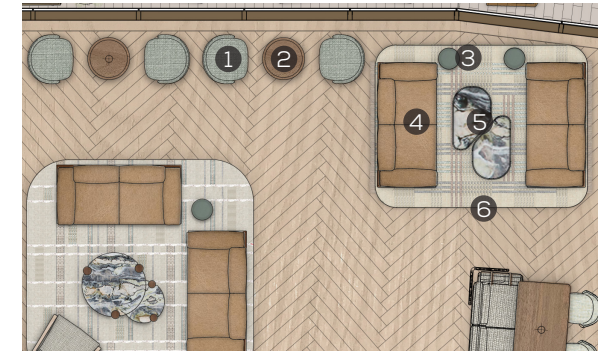

THE JOURNEY GROUND FLOOR SALON FF&E

1 PEDRALI NYM DINING CHAIR
- PURCHASED

2 CUSTOM DINING TABLE (8-TOP)
9'-2"L X 3'-2" X 29"H

3 FLOS BELLHOP PORTABLE LAMP
- PURCHASED

THE JOURNEY GROUND FLOOR SALON FF&E

1 SPALLA LOUNGE CHAIR

2 CUSTOM DINING TABLE (2-TOP)
24" DIA. X 29"H

3 COR ELM SOFA - PURCHASED

4 IKO2 SIDE TABLE - PURCHASED

5 CUSTOM CHAT HEIGHT DINING TABLES 27"H

RUG DETAIL

6 CUSTOM AREA RUG

THE JOURNEY GROUND FLOOR SALON CUSTOM PIECES - RECEPTION