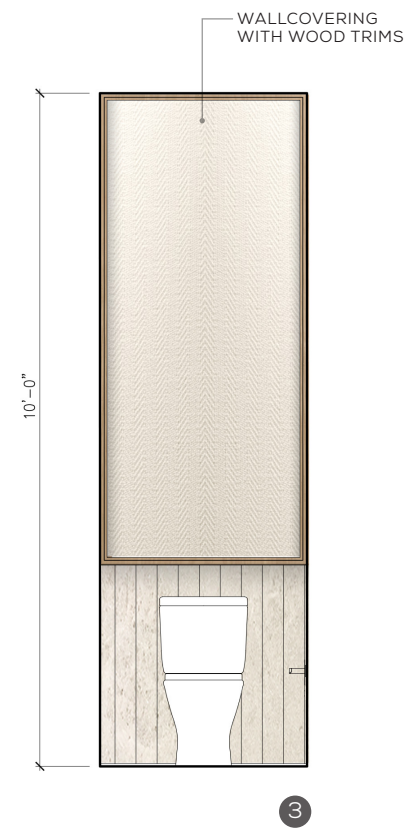

4 CUSTOM DINING SECTIONAL

5 ETHIMO ENJOY DINING TABLE
29"H- PURCHASED/
CUSTOMIZED TOP

6 ETHIMO KILT
DINING CHAIR -
PURCHASED

7 FLOS BELLHOP
PORTABLE LAMP
- PURCHASED

8 CUSTOM DINING SOFA

THE JOURNEY GROUND FLOOR SALON WASHROOM ELEVATIONS

THE JOURNEY GROUND FLOOR SALON PERSPECTIVE

THE JOURNEY GROUND FLOOR SALON PERSPECTIVE

THE JOURNEY GROUND FLOOR SALON PERSPECTIVE

THE JOURNEY GROUND FLOOR SALON PERSPECTIVE

THE JOURNEY GROUND FLOOR SALON BAR ART INSPIRATION