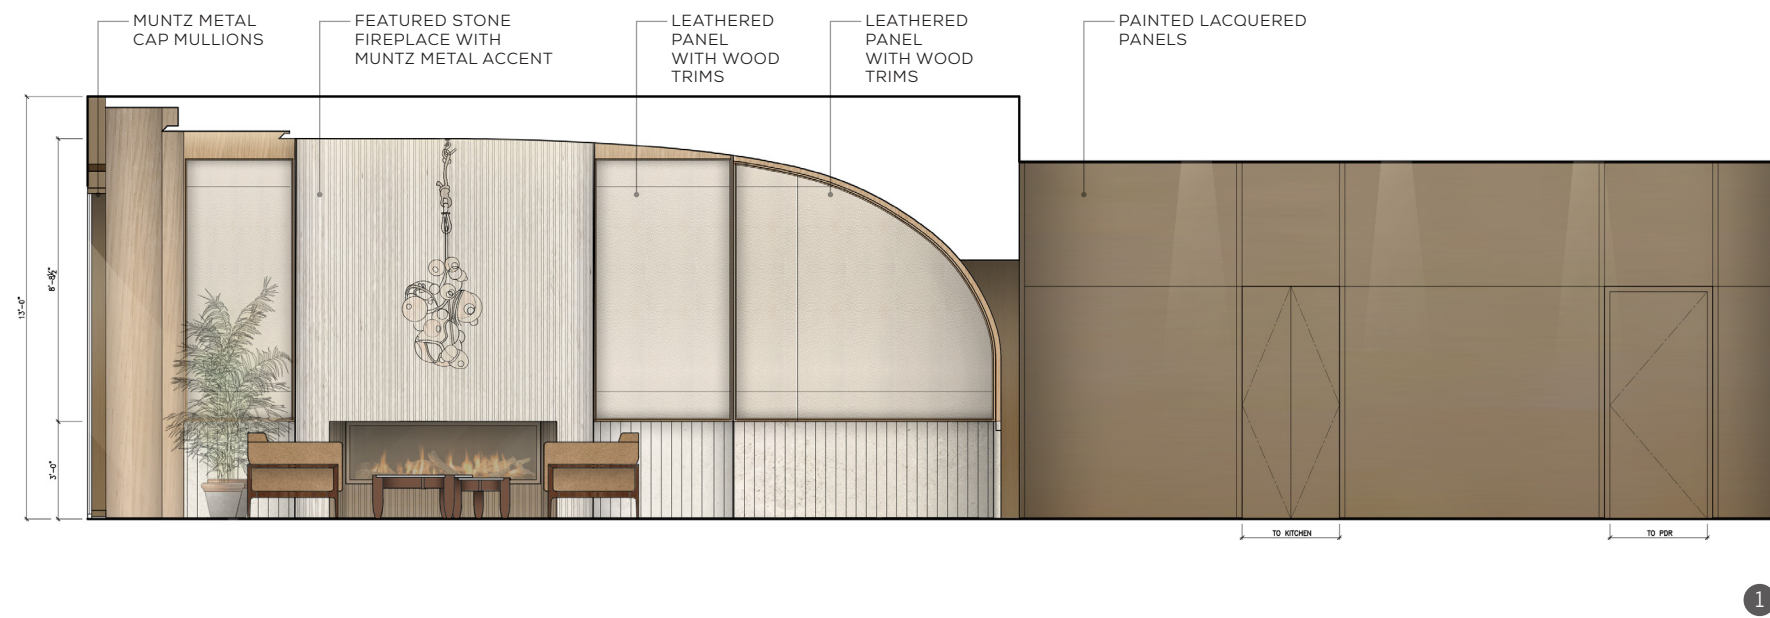

THE JOURNEY GROUND FLOOR SALON FLOOR PLAN

SEAT COUNT
 BAR: 12
 SALON: 68
 PROMENADE: 52
 TOTAL : 132

THE JOURNEY GROUND FLOOR SALON REFLECTED CEILING PLAN

THE JOURNEY GROUND FLOOR SALON ELEVATION

THE JOURNEY GROUND FLOOR SALON ELEVATION