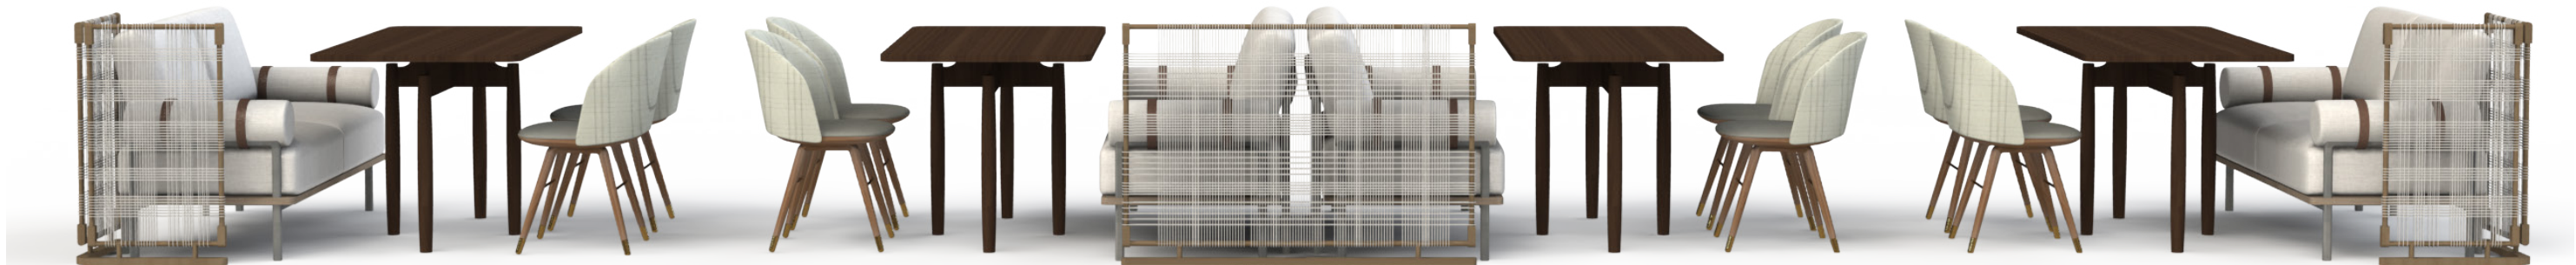

THE JOURNEY GROUND FLOOR SALON CUSTOM PIECES - SEATINGS IN FRONT OF BAR

1 CUSTOM SCREENS