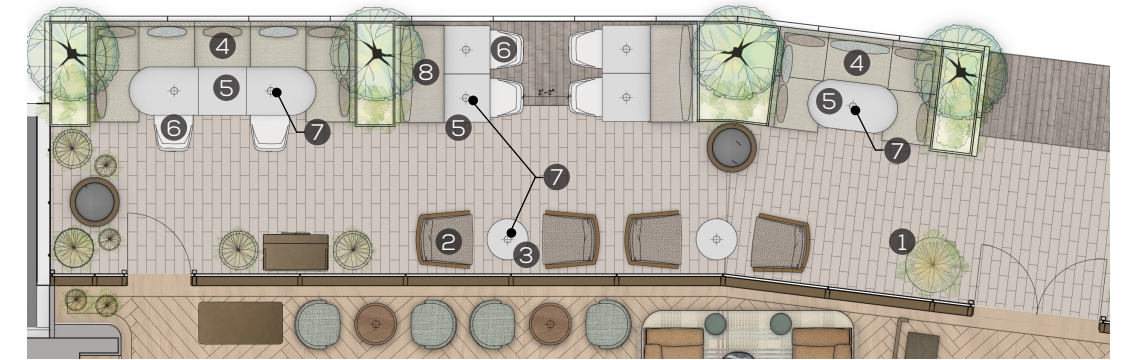

4 CUSTOM DINING SOFA BACK DETAIL

THE JOURNEY GROUND FLOOR SALON FF&E - SEATING IN FRONT OF FIREPLACE

1 CUSTOM AREA RUG

RUG DETAIL

4 BENCHMARK GLEDA HIGHBACK LOUNGE CHAIR - PURCHASED

2 IKO2 SIDE TABLE -PURCHASED

THE JOURNEY GROUND FLOOR SALON FF&E

1 PEDRALI NYM DINING CHAIR
- PURCHASED

2 CUSTOM DINING TABLE (8-TOP)
9'-2"L X 3'-2" X 29"H

3 FLOS BELLHOP PORTABLE LAMP
- PURCHASED

THE JOURNEY GROUND FLOOR SALON FF&E

1 SPALLA LOUNGE CHAIR

2 CUSTOM DINING TABLE (2-TOP)
24" DIA. X 29"H

3 COR ELM SOFA - PURCHASED

4 IKO2 SIDE TABLE - PURCHASED

5 CUSTOM CHAT HEIGHT DINING TABLES 27"H

RUG DETAIL

6 CUSTOM AREA RUG

THE JOURNEY GROUND FLOOR SALON CUSTOM PIECES - RECEPTION

SCREEN INSPIRATION

1 CUSTOM SCREENS @ RECEPTION

2 CUSTOM HOST STAND 36"H

THE JOURNEY GROUND FLOOR EXTERIOR FF&E

1 INDIGENUS SOMA PLANTERS
- PURCHASED

2 GLOSTER ARCHI LOUNGE CHAIR
- PURCHASED

3 ETHIMO ENJOY LOUNGE
TABLE 20"H
- PURCHASED