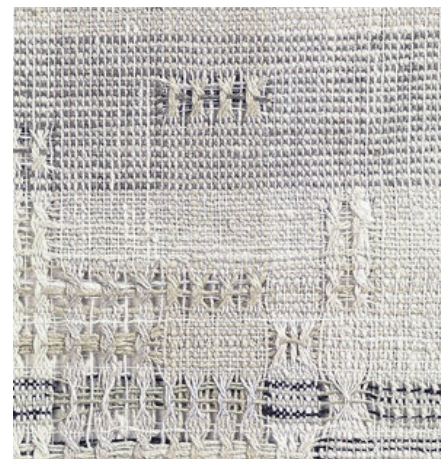

2 CUSTOM DINING TABLE (2-TOP)
24" DIA. X 29"H

3 COR ELM SOFA - PURCHASED

4 IKO2 SIDE TABLE - PURCHASED

5 CUSTOM CHAT HEIGHT DINING TABLES 27"H

RUG DETAIL

6 CUSTOM AREA RUG

THE JOURNEY GROUND FLOOR SALON CUSTOM PIECES - RECEPTION