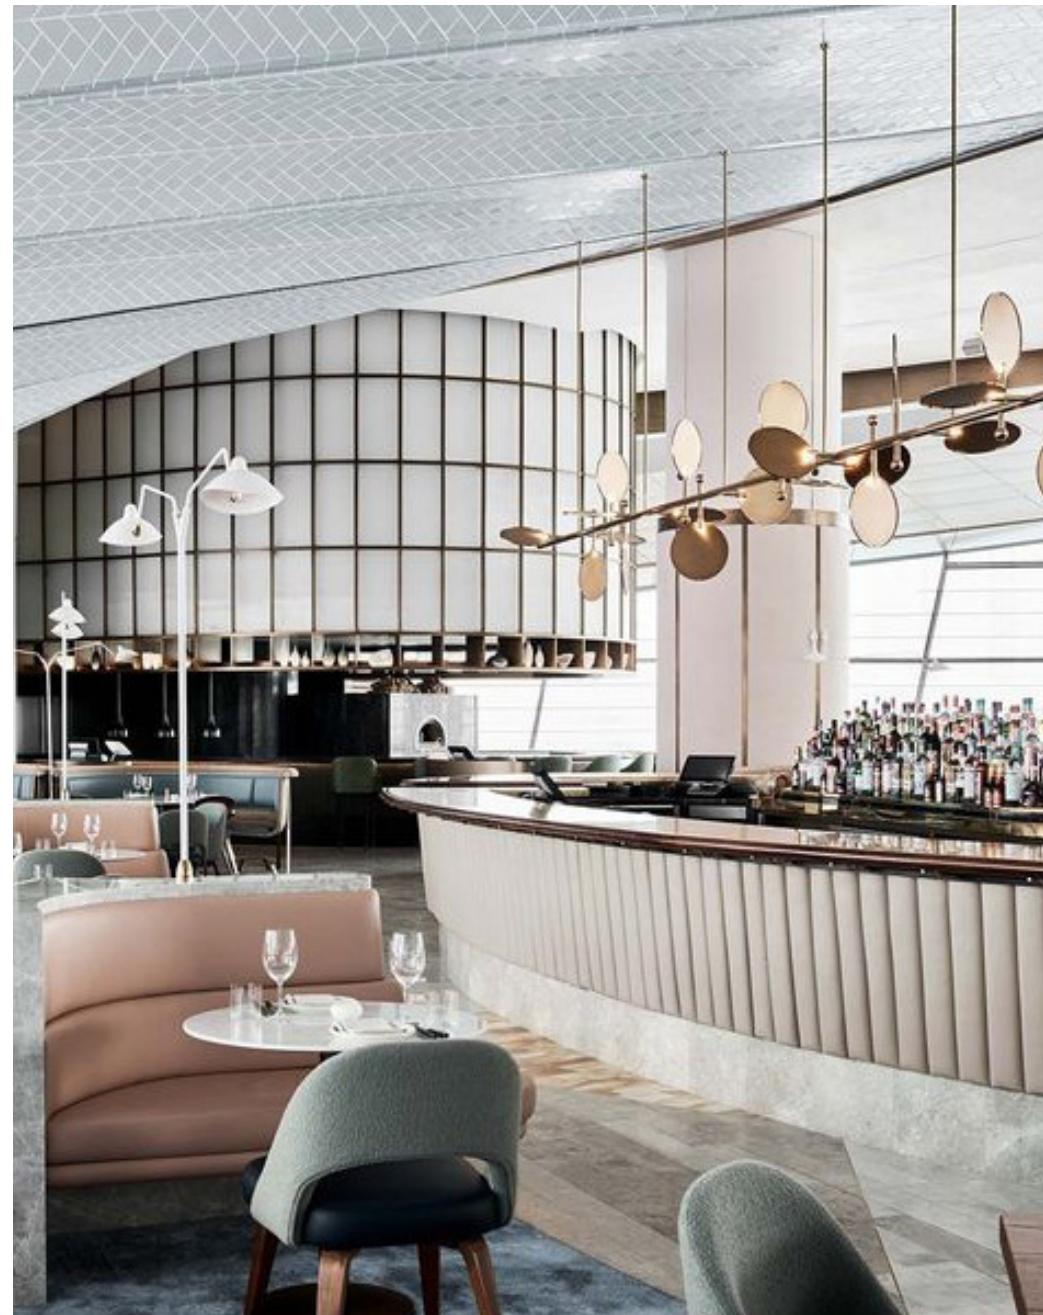

QUEEN'S MARQUE

L1 GROUND FLOOR SALON SCHEMATIC PRESENTATION
SEPTEMBER 5TH, 2019

STUDIO
MUNGE

THE JOURNEY HOTEL SALON

Iconic, solid and stately, the Hotel Salon will be a subtle reminder of the Nova Scotia spirit and historic naval past. Formed to mimic the interior underbelly of a ship the Hotel Salon will envelop and welcome guests from morning to night. With roaring fireplaces anchoring each end of the room and glazing that opens to the exterior, this room is designed to embody the warmth of Maritime culture.

HONEST DETAILS

THE JOURNEY HOTEL SALON - BAR

AT THE CENTER OF IT ALL

TEXTURAL FIREPLACE

MODERN

CASUAL LUXURY

PLAYFUL CRAFTSMANSHIP

GLOWING