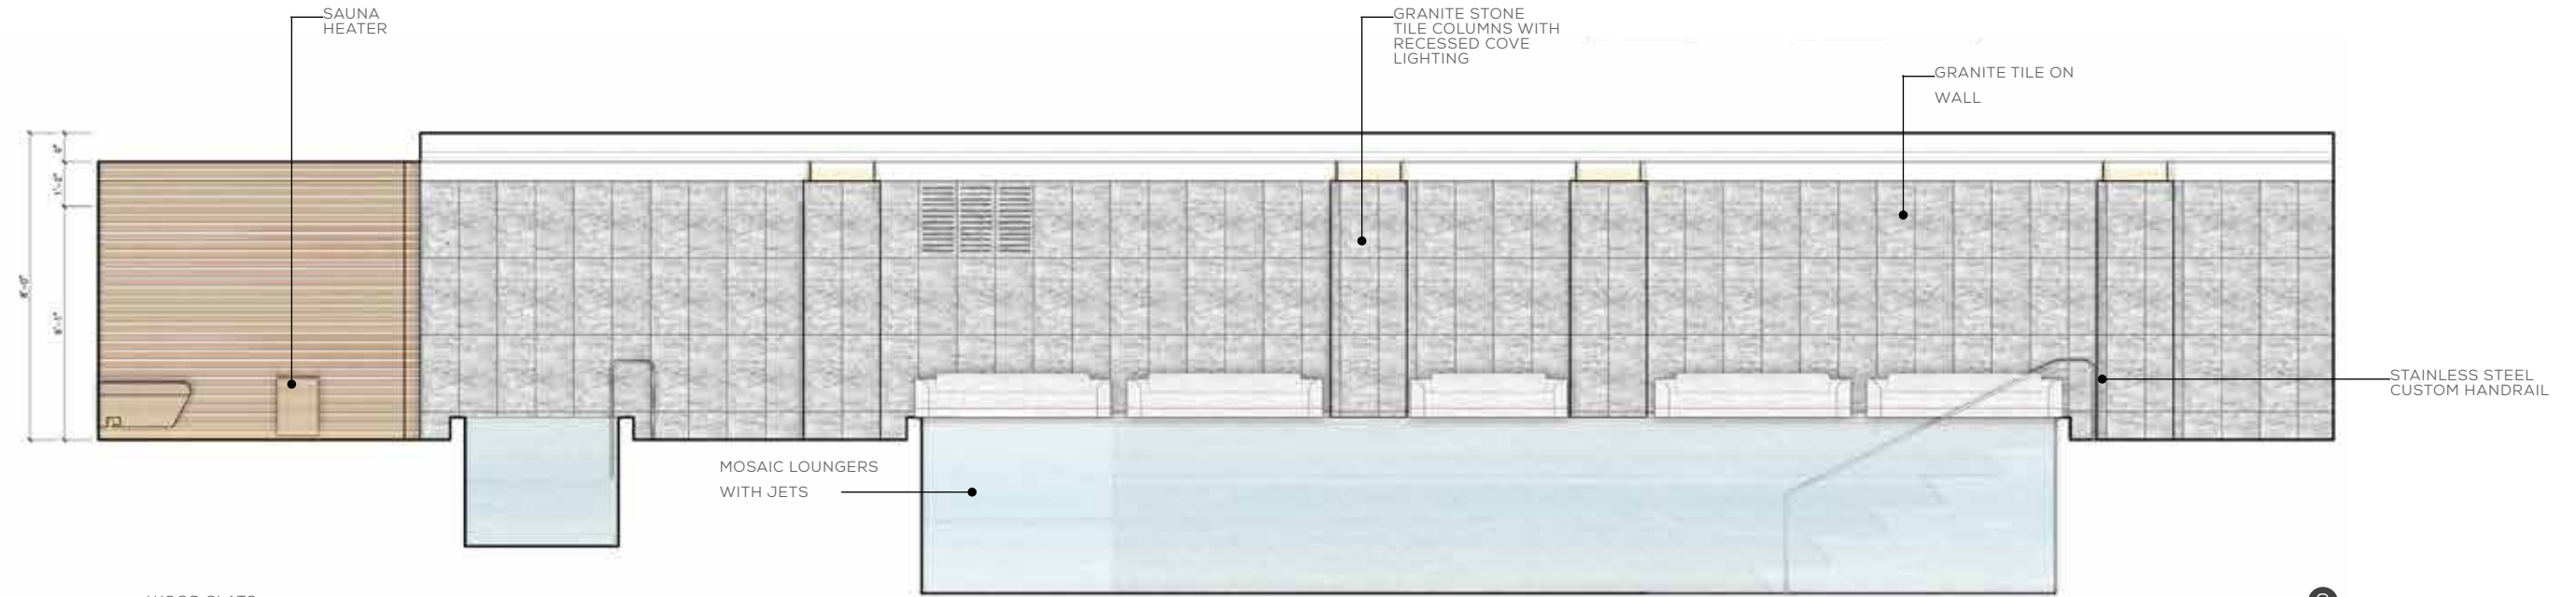

2 INFRARED SAUNA CEDAR

3 EXPERIENCE NECK FOUNTAIN

4 WATER JET LOUNGERS

LEVEL 02 SPA POOL REFLECTED CEILING PLAN

LEVEL 02 SPA POOL ELEVATIONS

3

2

1

LEVEL 02 SPA POOL ELEVATIONS

LEVEL 02 SPA POOL SKETCHUP VIEWS

LEVEL 02 SPA POOL SKETCHUP VIEWS

STANDARD KING GUESTROOM

THE JOURNEY 06 STATEROOMS / CONCEPT PALETTE

HEADBOARDS

HARDWARE

WOVEN TEXTILES