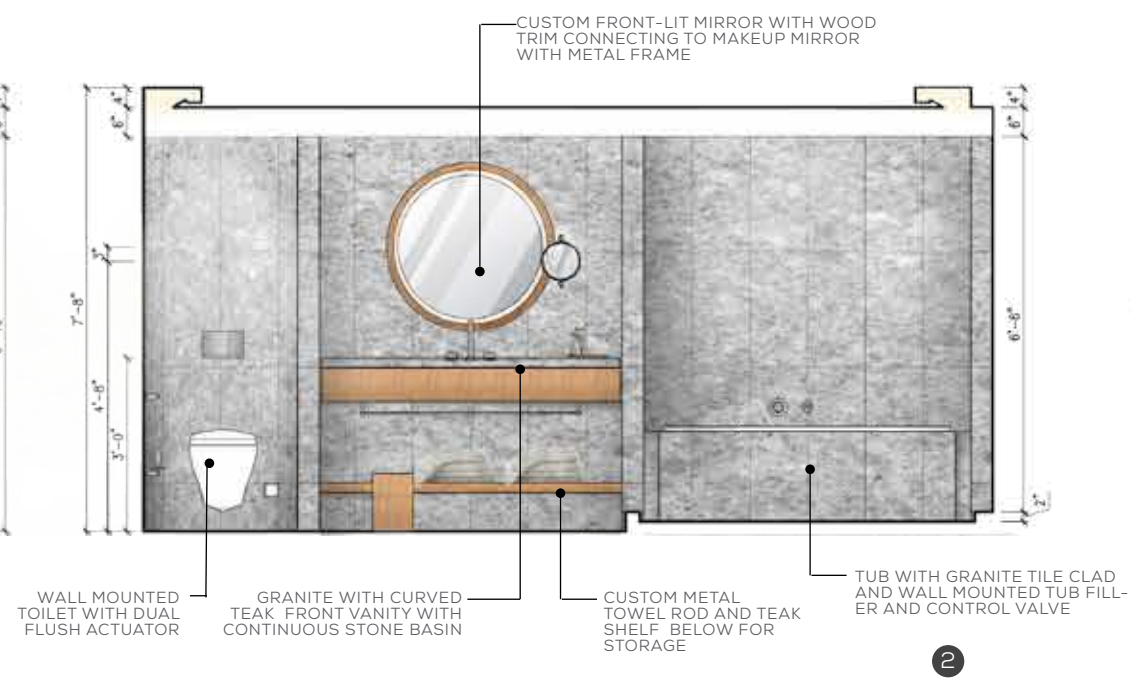

STANDARD KING STATEROOM / BATHROOM ELEVATIONS

SCALE: NTS