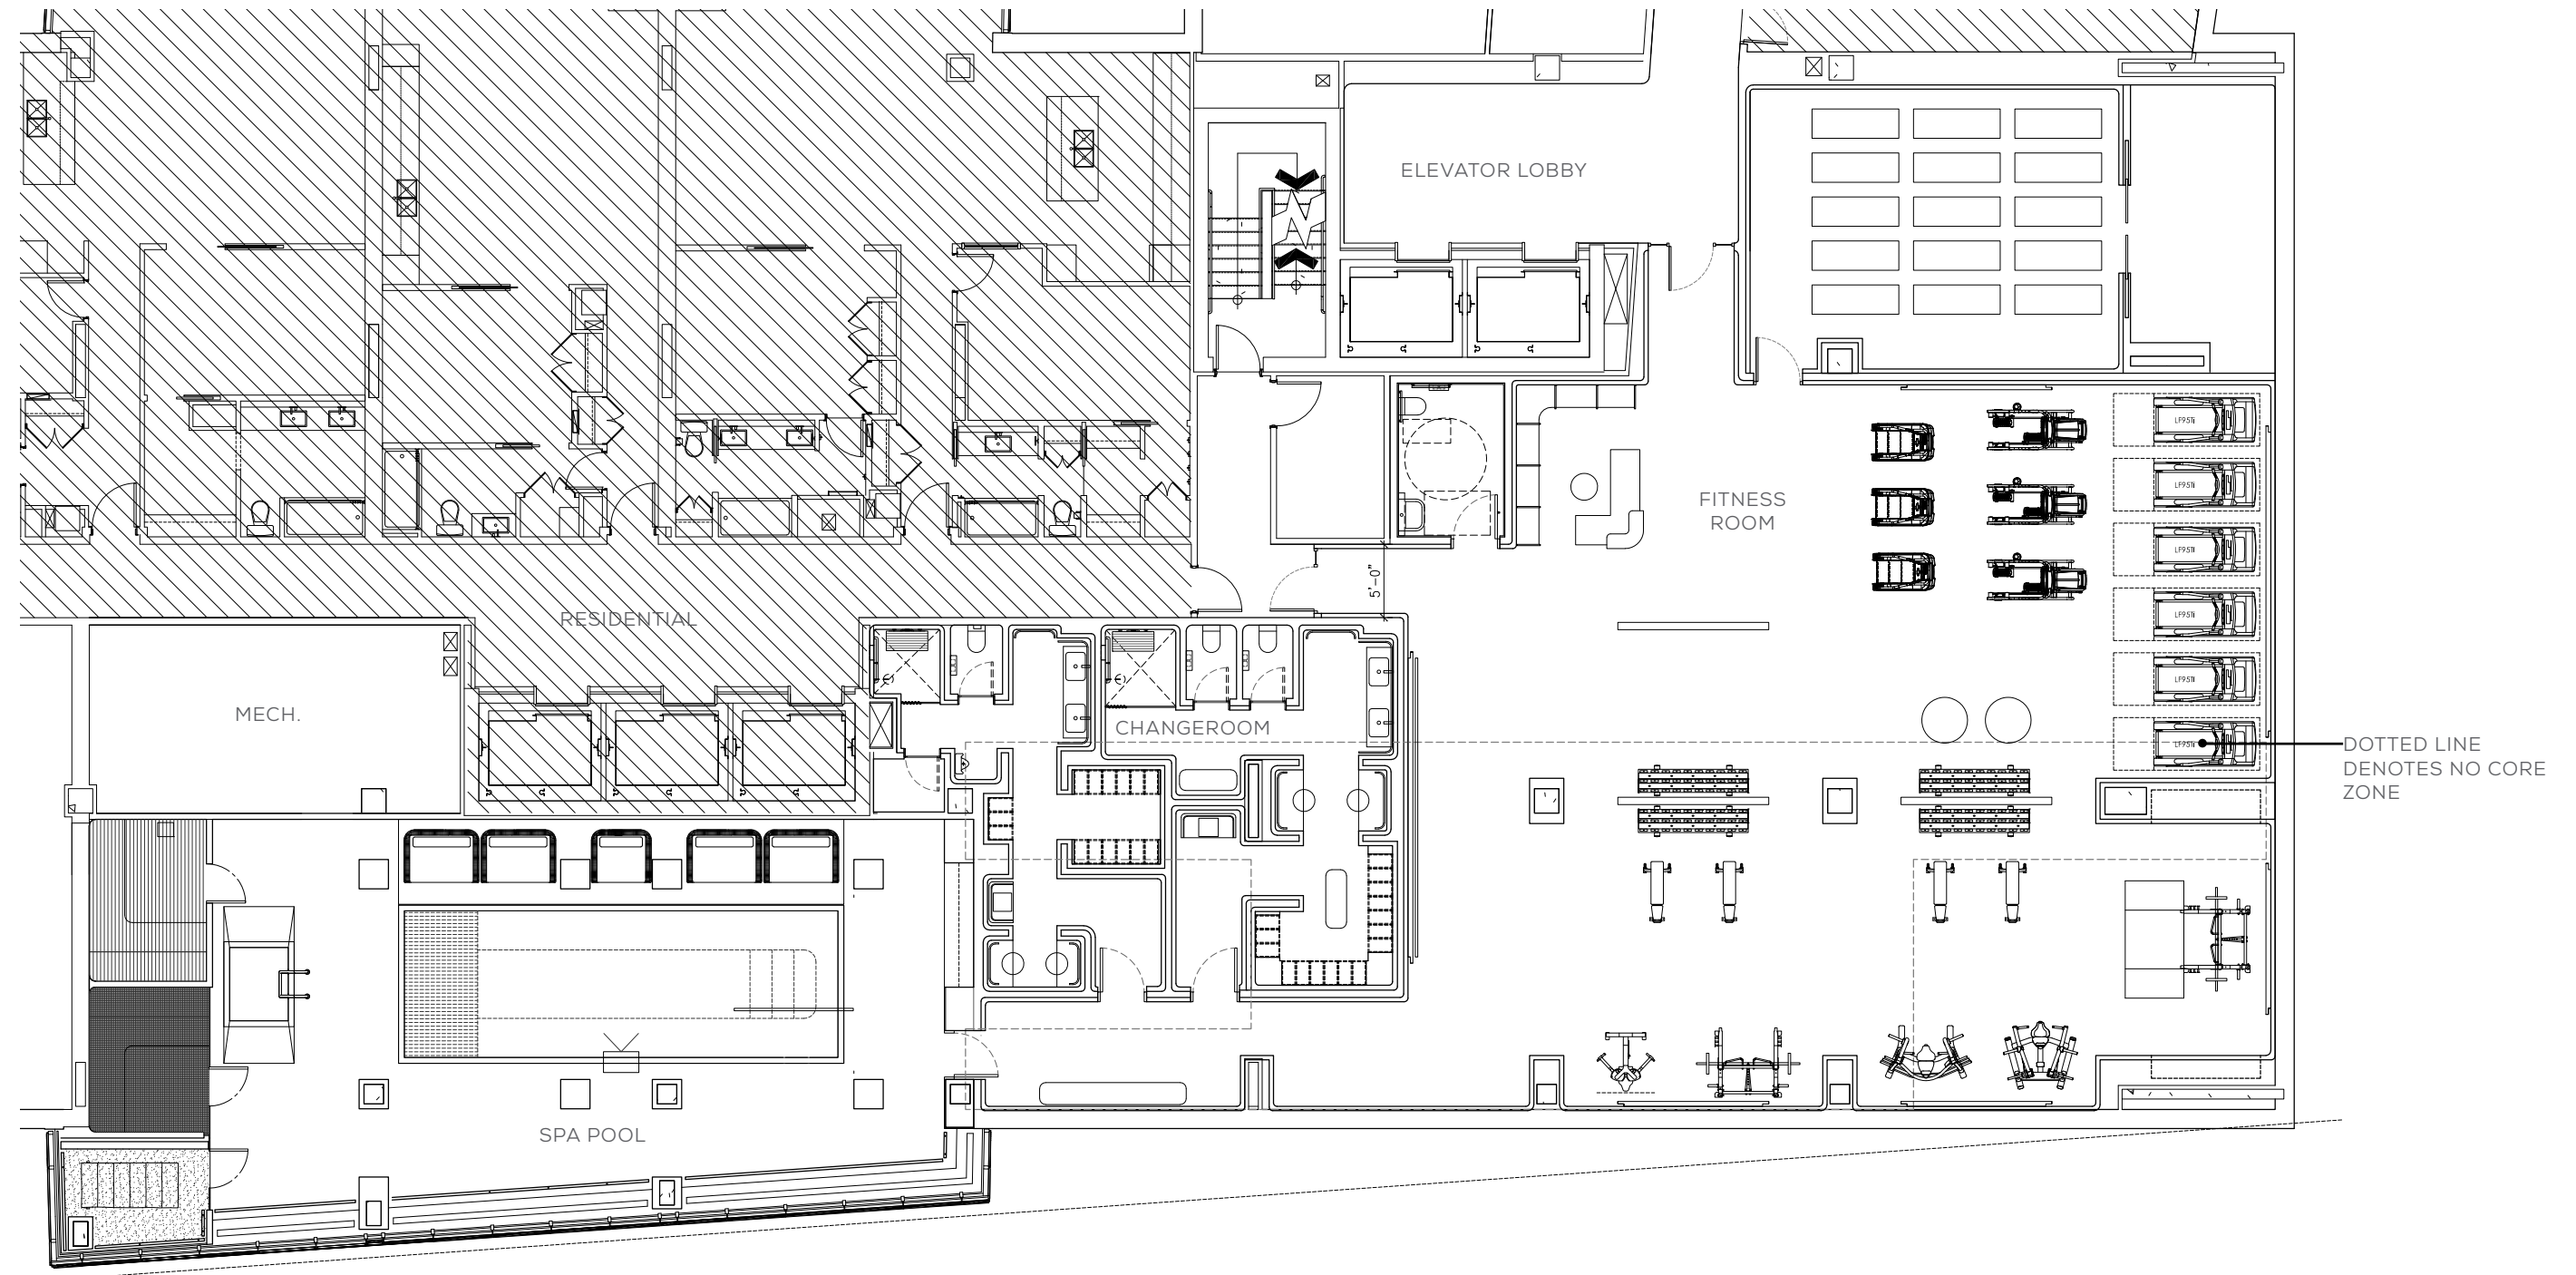

QUEEN'S MARQUE

SD PRESENTATION 1:
LEVEL 2 AMENITIES
STANDARD KING GUESTROOM
JANUARY 11TH, 2019

STUDIO
MUNGE

LEVEL 2 AMENITIES

THE JOURNEY FITNESS ROOM

A PLACE THAT INSPIRES WELLNESS

SOFT GLOWING LIGHT

NATURAL WOOD COLUMN DETAIL

LEVEL 02 AMENITIES FLOOR PLAN

LEVEL 02 AMENITIES ALTERNATE FLOOR PLAN

LEVEL 02 FITNESS ROOM / FLOOR PLAN

LEVEL 02 FITNESS ROOM REFLECTED CEILING PLAN

LEVEL 02 FITNESS ROOM / FLOOR FINISHES PLAN

LEVEL 02 FITNESS ROOM ELEVATIONS