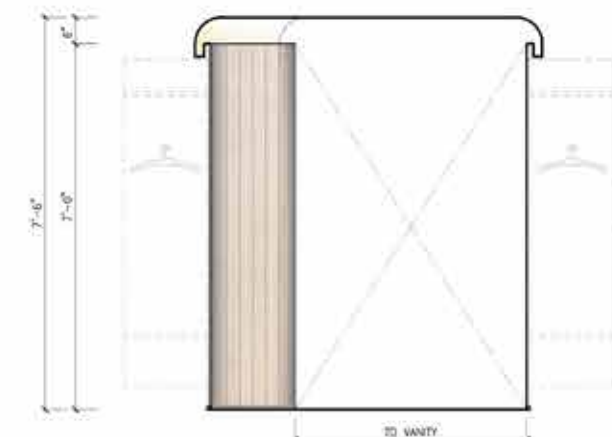

LEVEL 02 CHANGEROOM ELEVATIONS

4

3

2

1