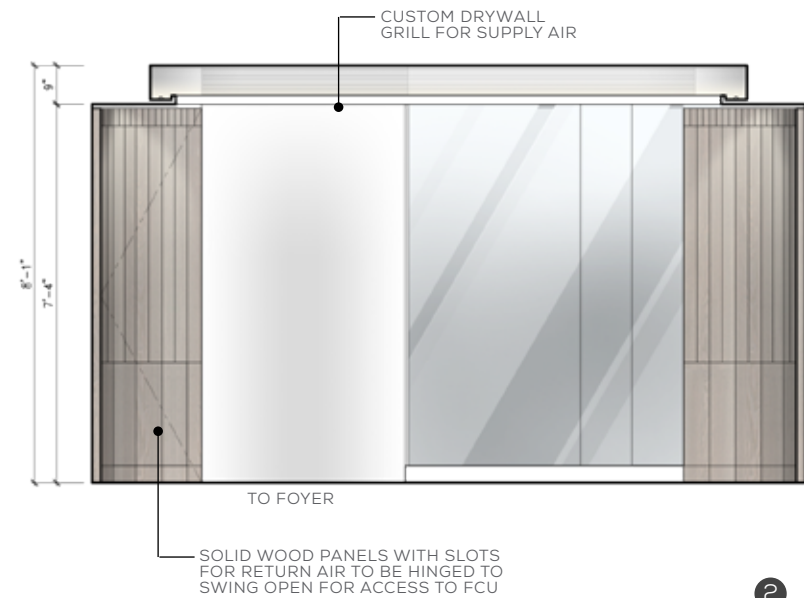

TURNSTYLE LEATHER WRAPPED PULL

RECESSED WOOD PULL

TURNSTYLE LEATHER PULL

SCALE: NTS

STANDARD KING STATEROOM / ROOM ELEVATIONS

4

3

2