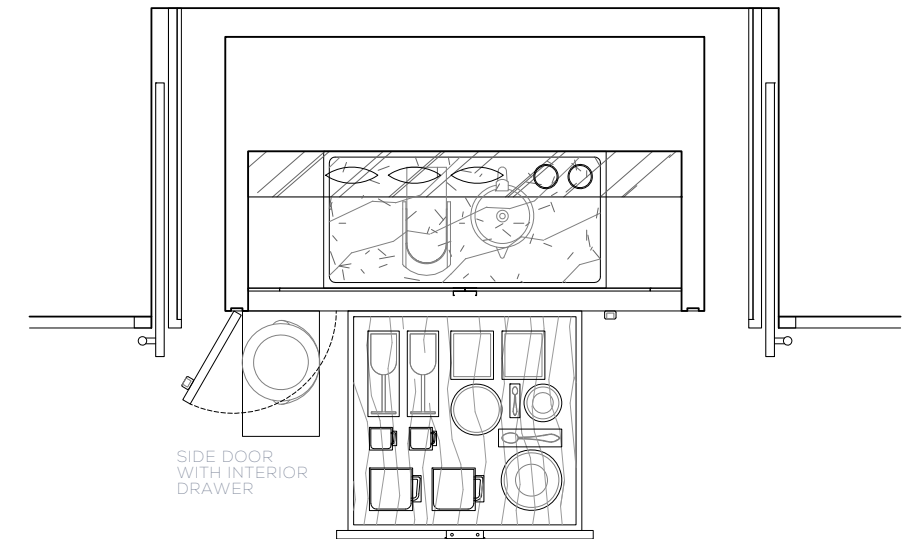

STANDARD KING STATEROOM / MINIBAR PROGRESS SKETCHUP

GREY OAK INTERIOR AND BACK WITH CONCEALED STRIP LIGHT ON SIDES

SWING & POCKET DOORS IN GREY OAK WOOD

BRONZE GLASS DOORS

CONCEALED LIGHT ON STONE

STONE BACK WITH FIXED GLASS SHELF FOR DISPLAY