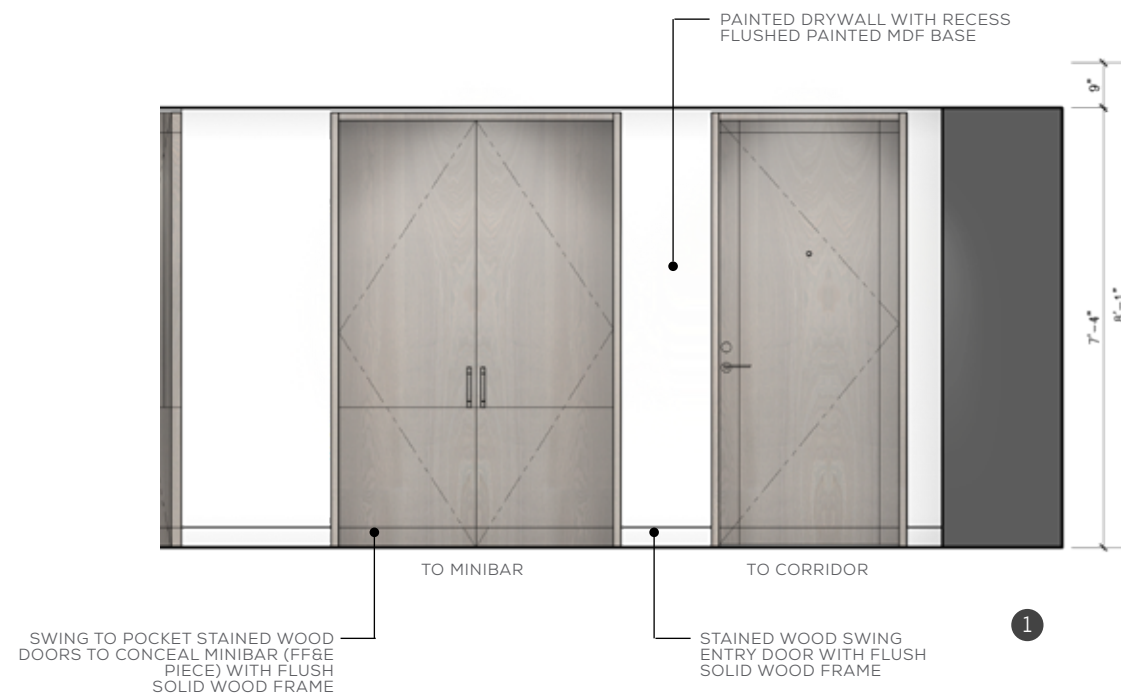

STANDARD KING STATEROOM / ROOM ELEVATIONS

TURNSTYLE LEATHER WRAPPED OR NANZ WOOD INSET LEVER

TURNSTYLE LEATHER WRAPPED PULL

RECESSED WOOD PULL

TURNSTYLE LEATHER PULL

SCALE: NTS