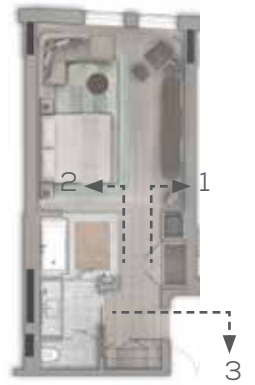

STANDARD KING STATEROOM / ROOM ELEVATIONS

TURNSTYLE LEATHER WRAPPED OR NANZ WOOD INSET LEVER

TURNSTYLE LEATHER WRAPPED PULL

RECESSED WOOD PULL

TURNSTYLE LEATHER PULL

SCALE: NTS