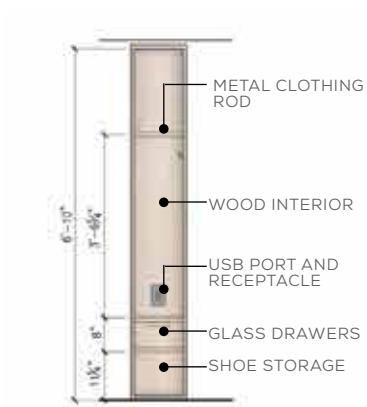

TOTO URINAL

LEVEL 02 CHANGEROOM ELEVATIONS

4

3

2

1

LEVEL 02 CHANGEROOM ELEVATIONS

LOCKER INTERIOR ELEVATION