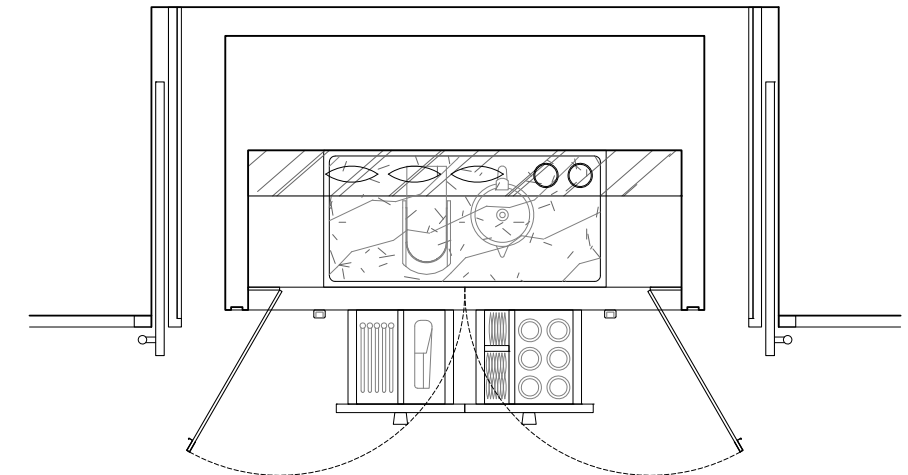

PURPOSEFUL STORAGE DISPLAY

SOFT ACCENT LIGHTING

PROPELLER BREWING CO.

COMPASS DISTILLERS

STANDARD KING STATEROOM / MINIBAR PROGRESS ELEVATION

INSPIRED BY THE PORT HOLE

TURNSTYLE DESIGNS
LEATHER WRAPPED HARDWARE