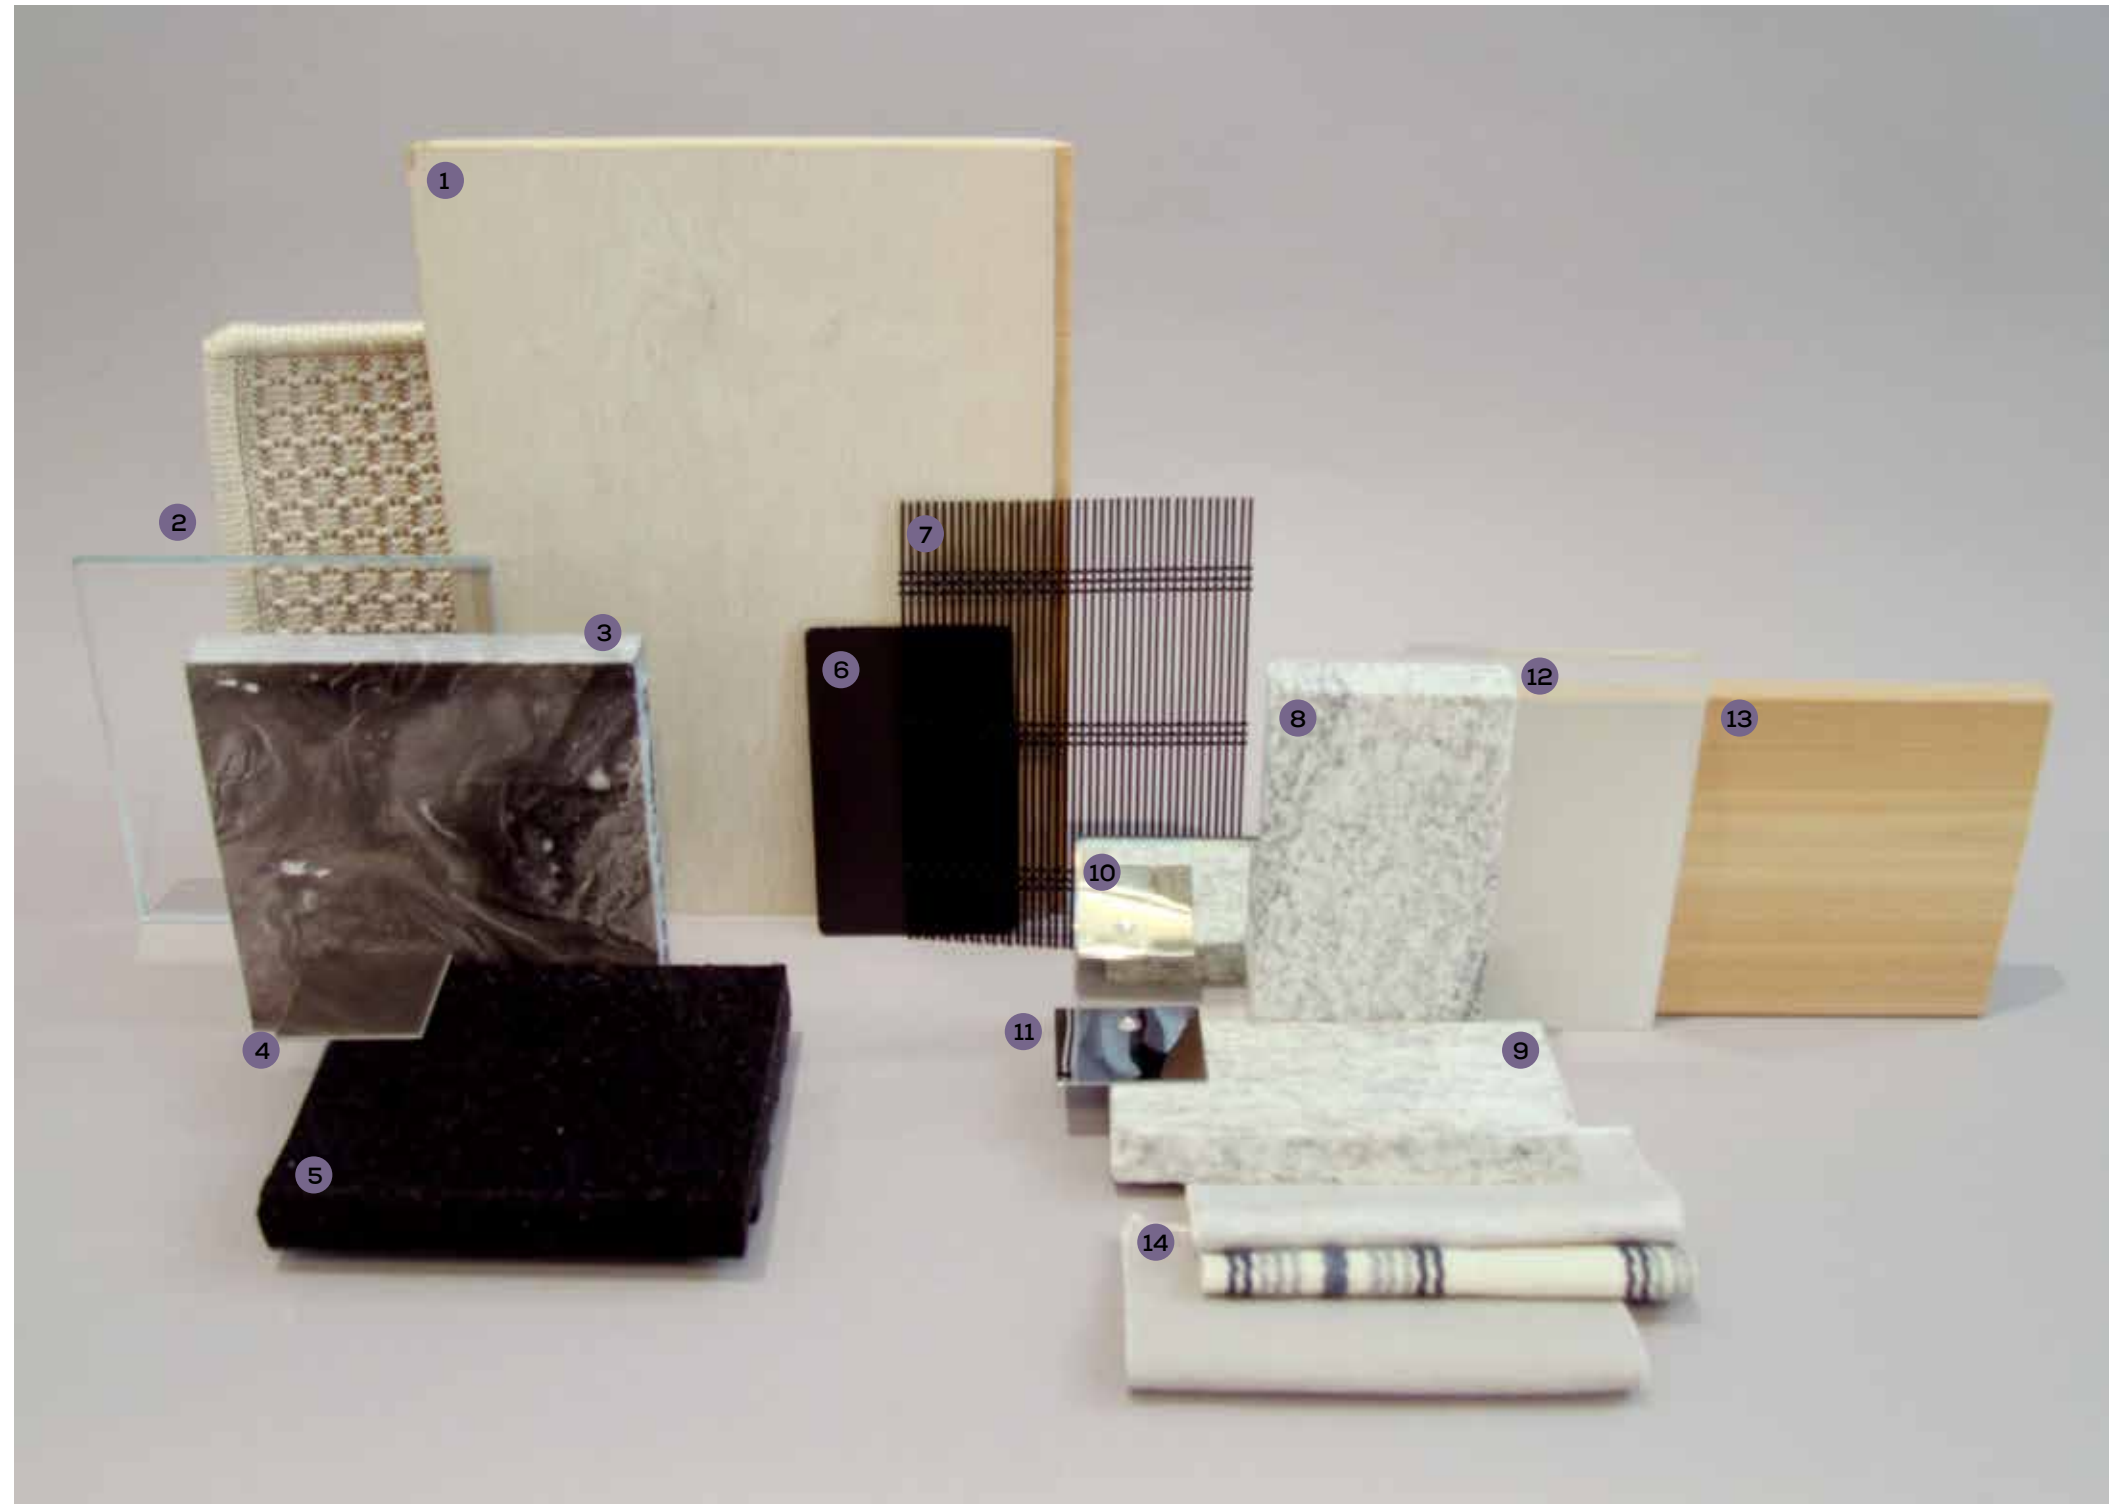

ATTENTION TO DETAIL

LEVEL 02 AMENITIES / PALETTE

- 1 General Light Oak Floor and Wood Wall Panels in Gym & Changeroom
- 2 Retail Display with Custom Woven Accent Back and Glass Doors
- 3 Marble Accent Stone for Gym Reception Desk
- 4 Stainless Steel Accent Metal
- 5 Soft Black Rubber Gym Floor
- 6 Powder Coat Matte Black General Metal for Gym
- 7 Black Metal Mesh for Gym Ceiling Panels
- 8 General Granite Stone in Flamed Texture for Pool Walls & Columns
- 9 General Granite Stone in Honed Texture for Pool Floors and Changeroom Floor and Walls
- 10 General Mirror
- 11 Polished Chrome Plumbing Fixtures & Hardware in Changerooms
- 12 Frosted Gradient Glass for Pool Door, Steam Room & Salt Room
- 13 General Cedar Wood Planks for Pool Walls and Sauna Room
- 14 FF&E Fabrics for Upholstered Loungers in Pool & Stools in Changeroom