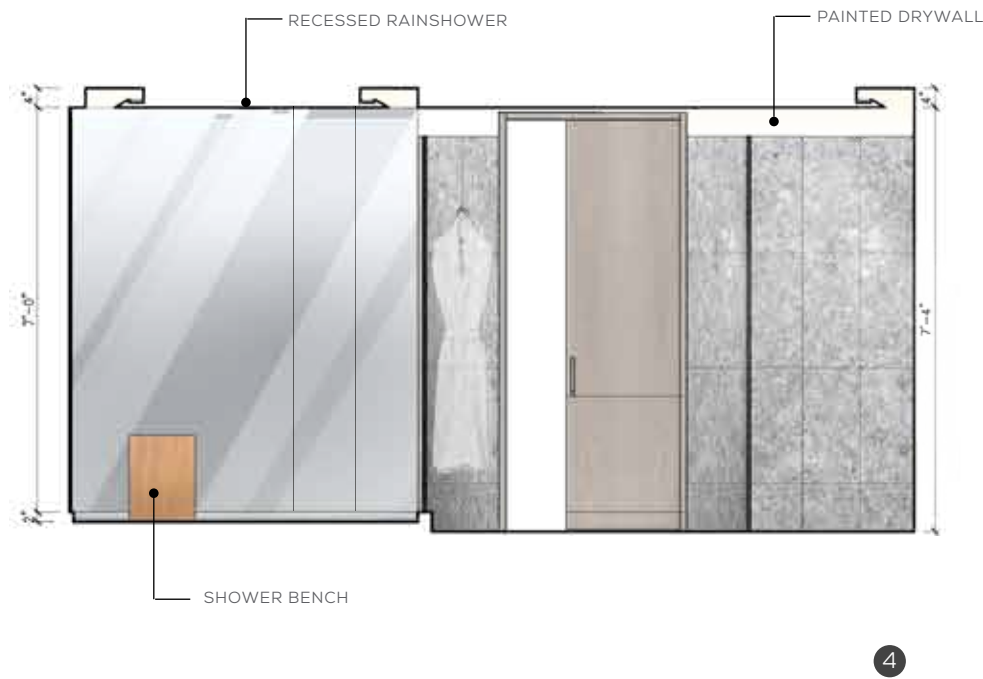

STANDARD KING STATEROOM / BATHROOM ELEVATIONS

SCALE: NTS