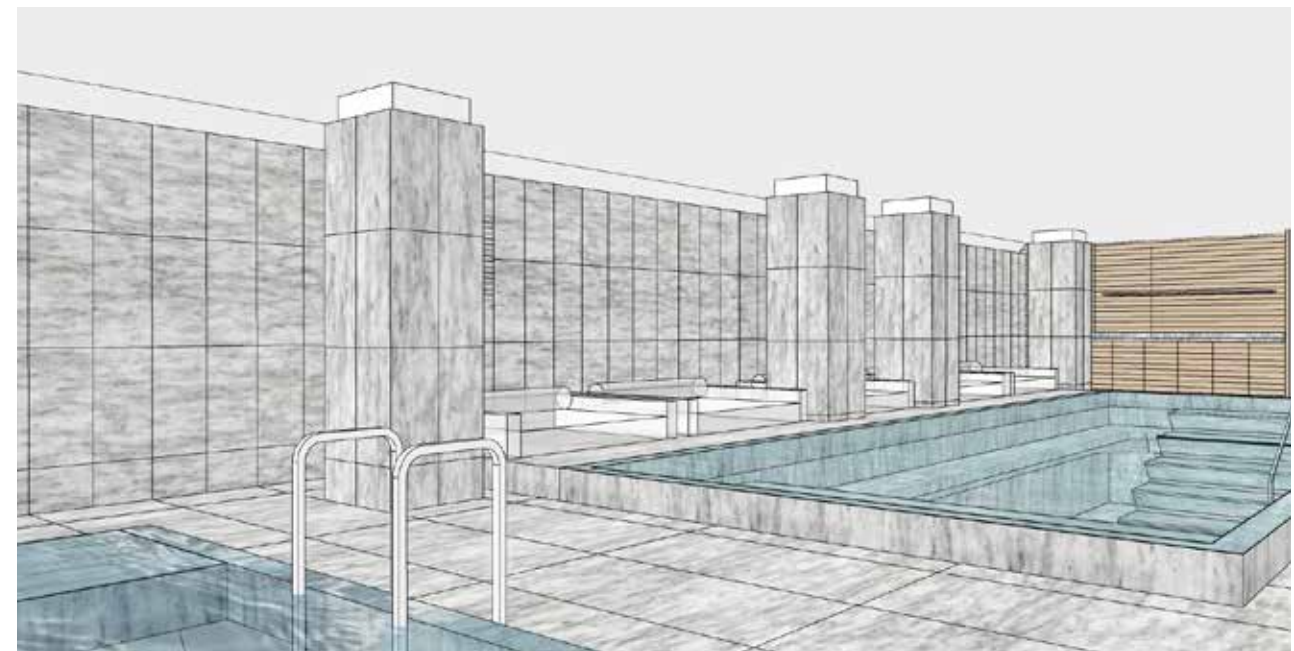

2 INFRARED SAUNA CEDAR

3 EXPERIENCE NECK FOUNTAIN

4 WATER JET LOUNGERS

LEVEL 02 SPA POOL REFLECTED CEILING PLAN

LEVEL 02 SPA POOL ELEVATIONS

3

2

1

LEVEL 02 SPA POOL ELEVATIONS

LEVEL 02 SPA POOL SKETCHUP VIEWS

LEVEL 02 SPA POOL SKETCHUP VIEWS

STANDARD KING GUESTROOM

THE JOURNEY 06 STATEROOMS / CONCEPT PALETTE

HEADBOARDS

HARDWARE

WOVEN TEXTILES