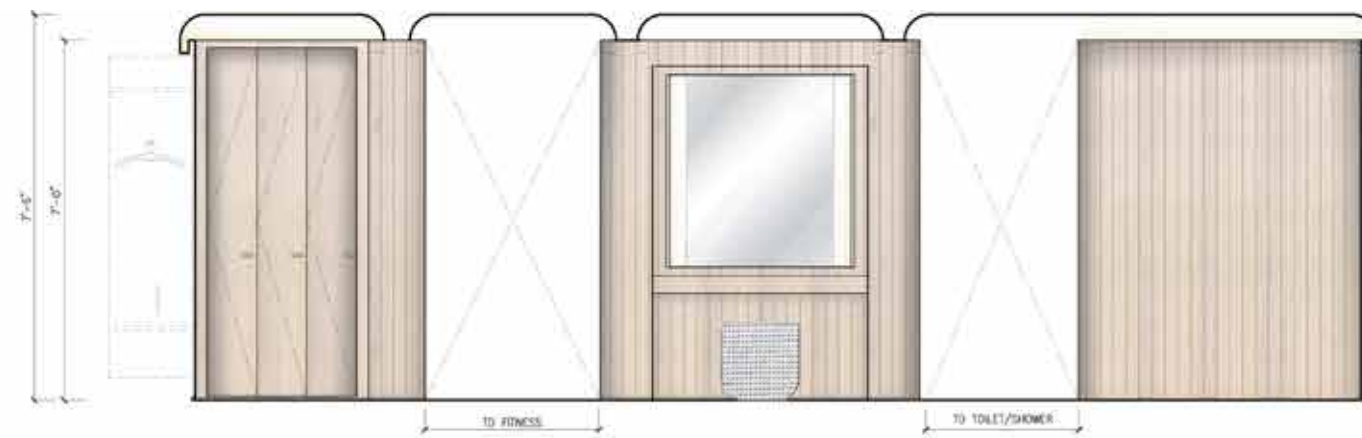

TOTO URINAL

LEVEL 02 CHANGEROOM ELEVATIONS

4

3

2

1

LEVEL 02 CHANGEROOM ELEVATIONS

LOCKER INTERIOR ELEVATION