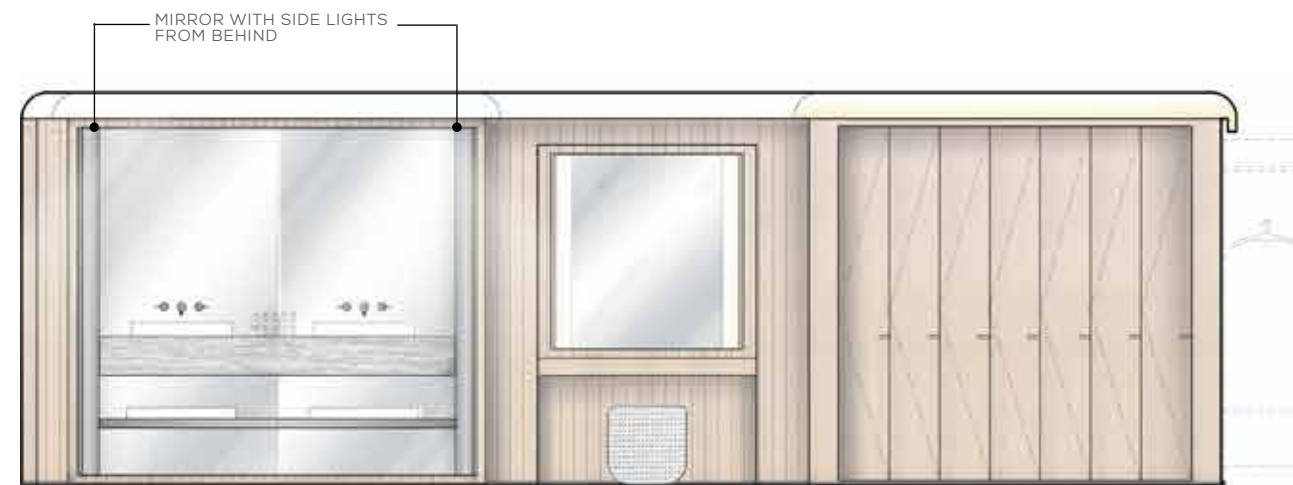

LEVEL 02 CHANGEROOM ELEVATIONS

4

3

2

1