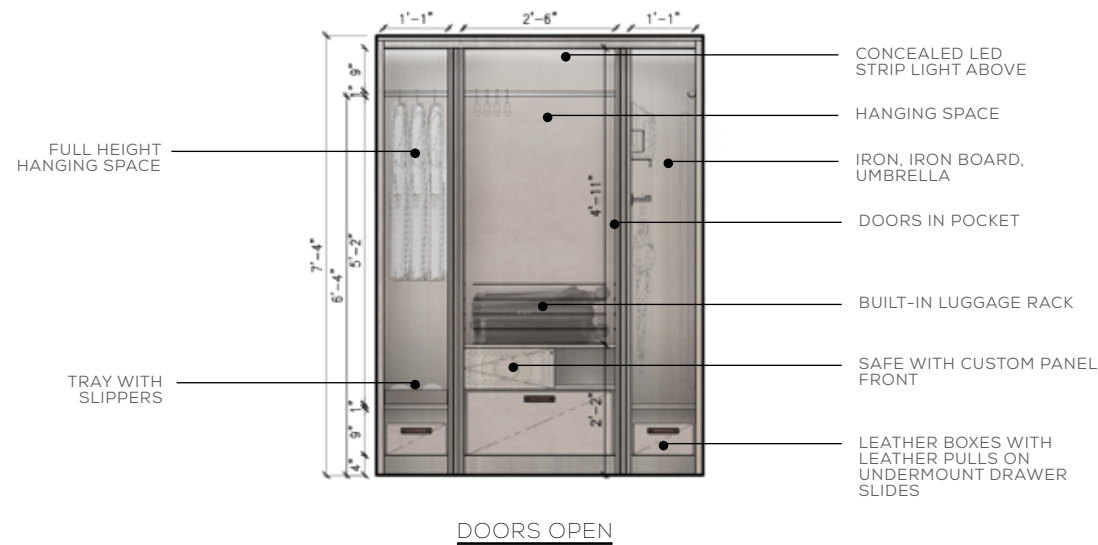

STANDARD KING STATEROOM / ROOM ELEVATIONS

TURNSTYLE LEATHER WRAPPED OR NANZ WOOD INSET LEVER

TURNSTYLE LEATHER WRAPPED PULL

RECESSED WOOD PULL

TURNSTYLE LEATHER PULL

SCALE: NTS