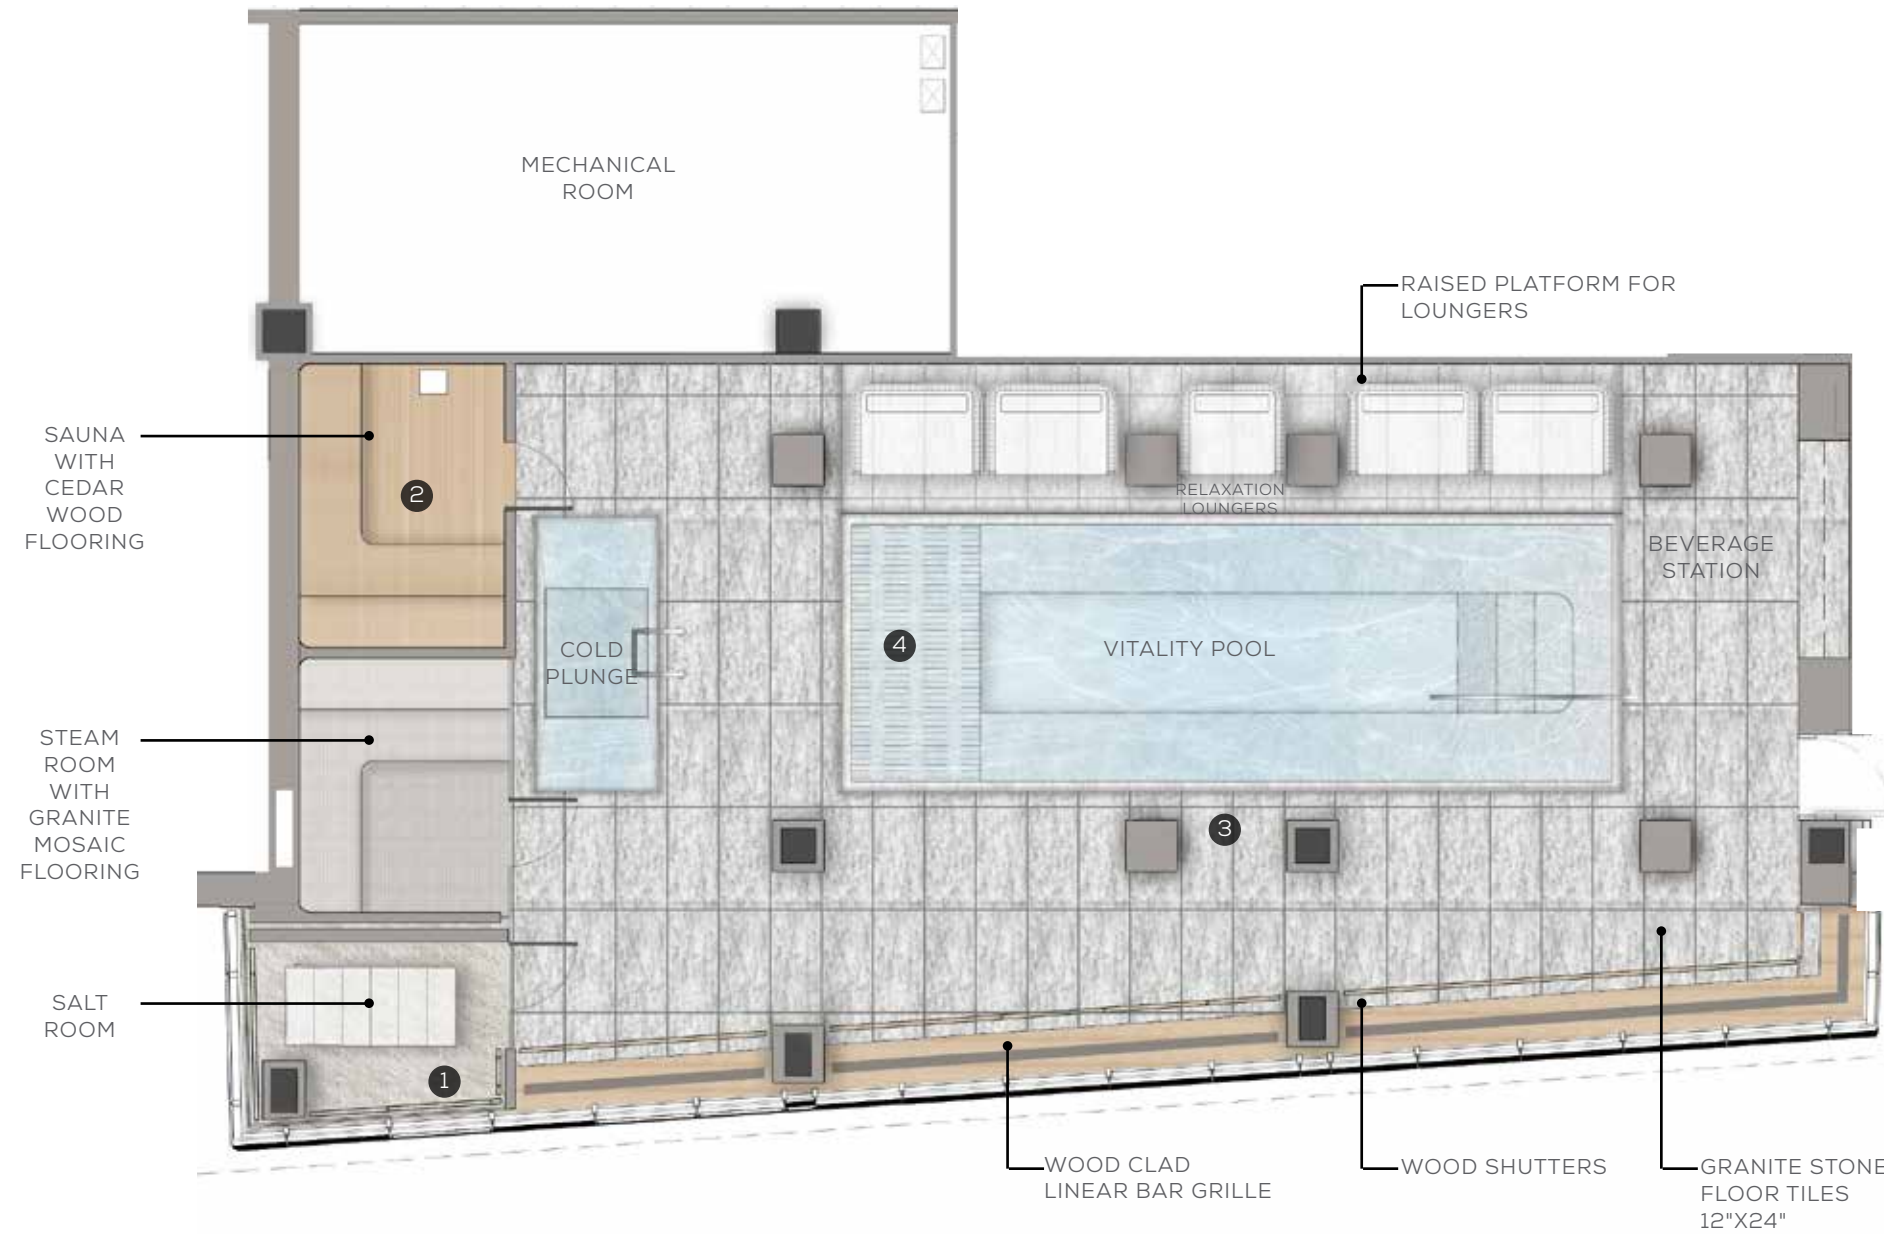

4

3

2

1

LEVEL 02 CHANGEROOM ELEVATIONS

LEVEL 02 CHANGEROOM ELEVATIONS

LEVEL 02 SPA POOL FLOOR PLAN

1 HALOTHERAPY SALT ROOM

2 INFRARED SAUNA CEDAR

3 EXPERIENCE NECK FOUNTAIN

4 WATER JET LOUNGERS

LEVEL 02 SPA POOL REFLECTED CEILING PLAN

LEVEL 02 SPA POOL ELEVATIONS

3

2

1

LEVEL 02 SPA POOL ELEVATIONS

LEVEL 02 SPA POOL SKETCHUP VIEWS

LEVEL 02 SPA POOL SKETCHUP VIEWS

STANDARD KING GUESTROOM

THE JOURNEY 06 STATEROOMS / CONCEPT PALETTE

HEADBOARDS

HARDWARE

WOVEN TEXTILES