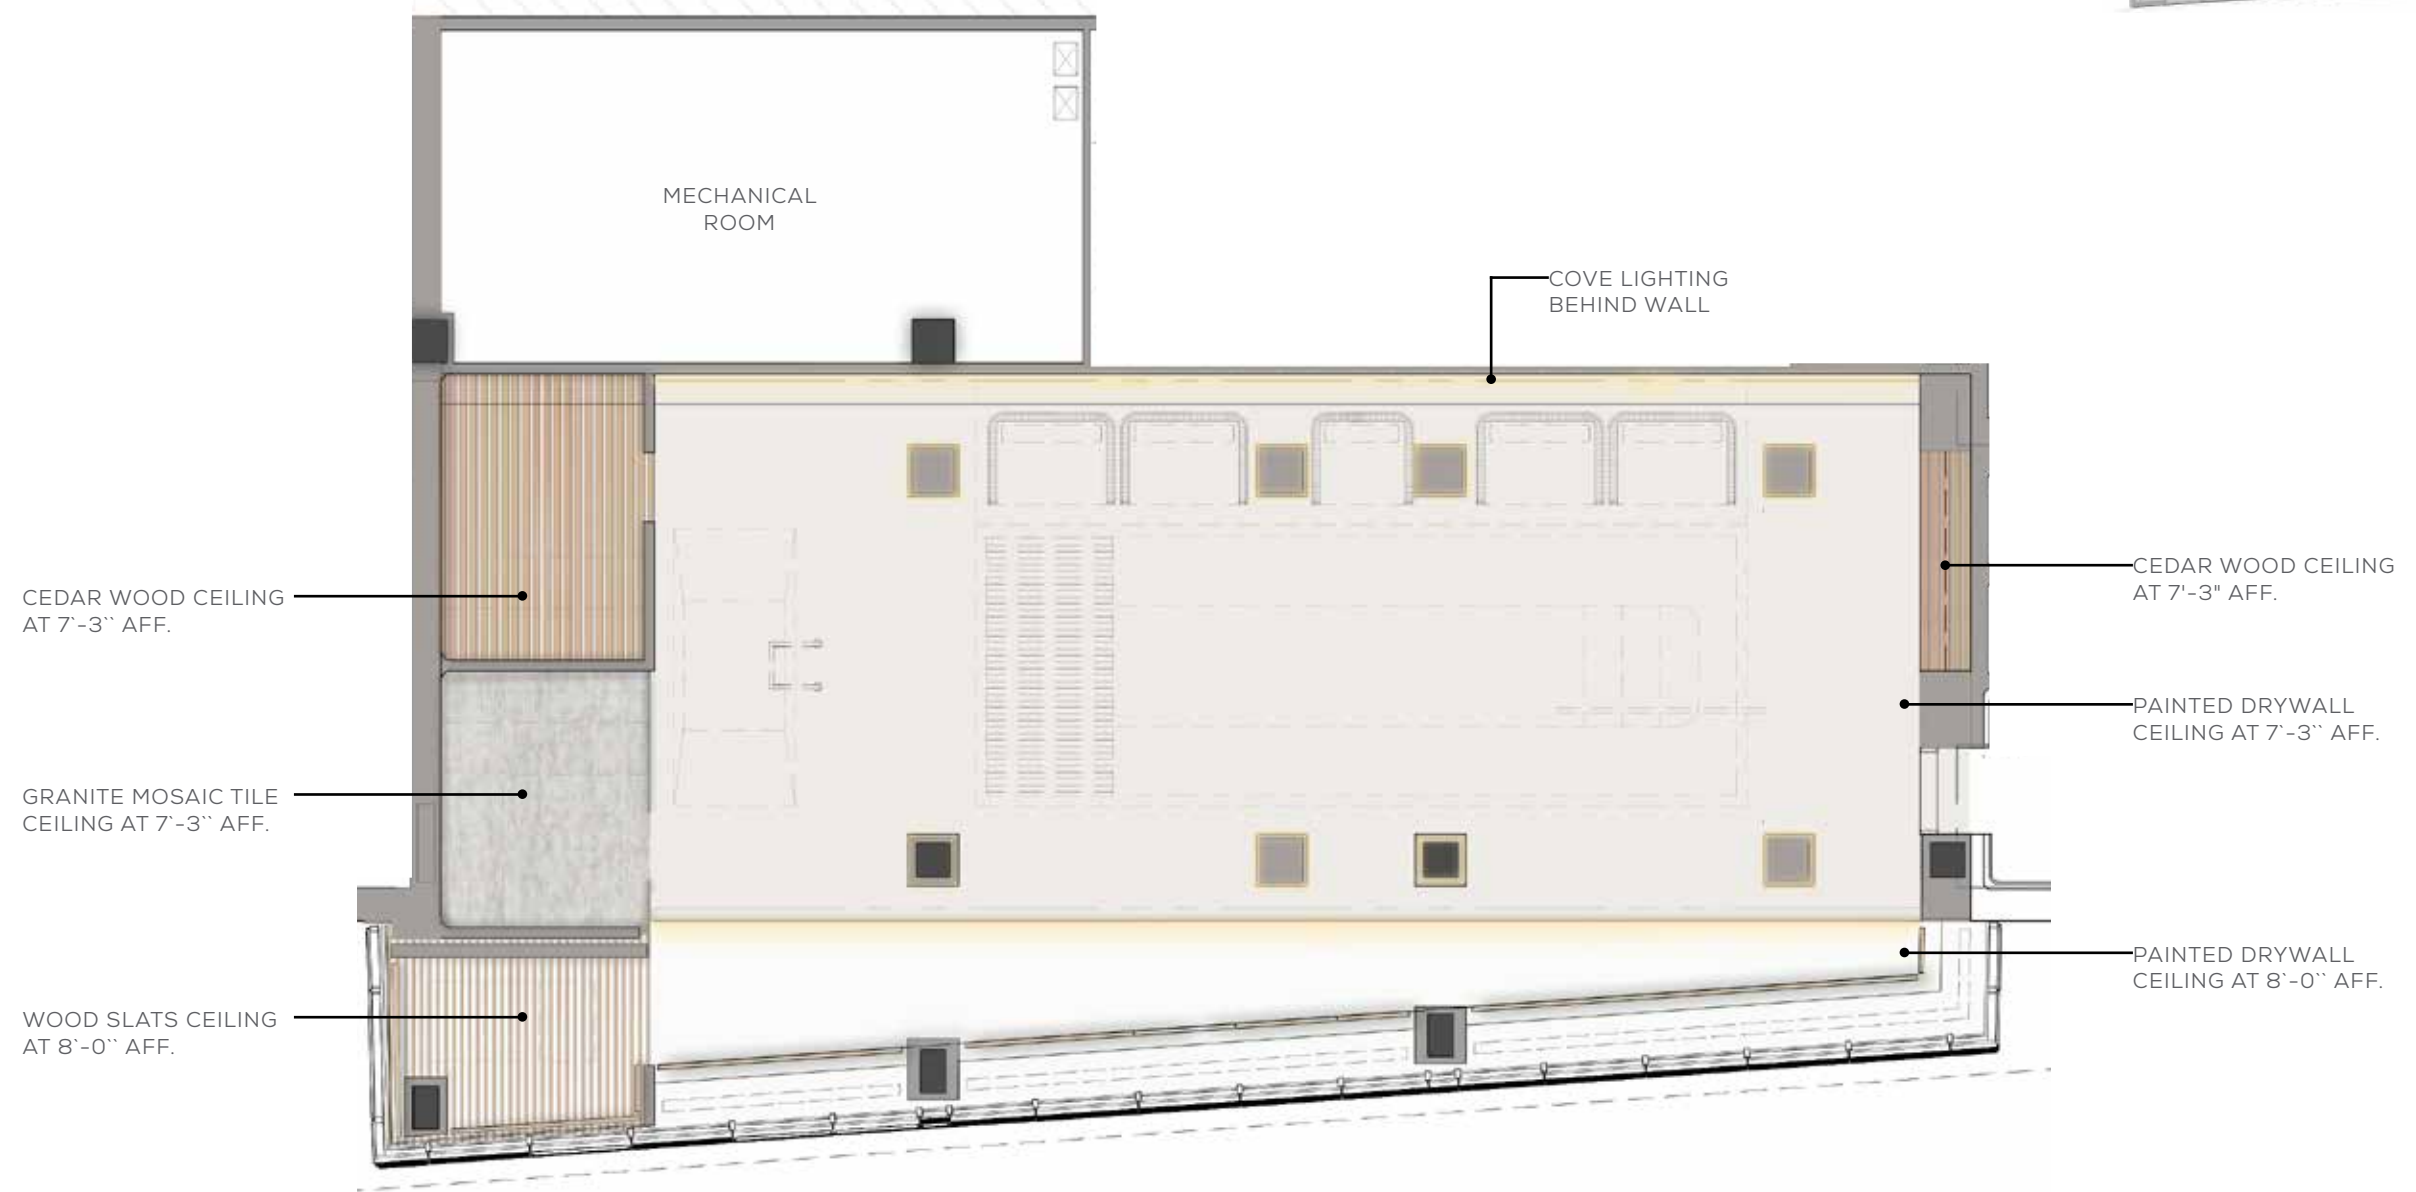

2 INFRARED SAUNA CEDAR

3 EXPERIENCE NECK FOUNTAIN

4 WATER JET LOUNGERS

LEVEL 02 SPA POOL REFLECTED CEILING PLAN

LEVEL 02 SPA POOL ELEVATIONS

3

2

1

LEVEL 02 SPA POOL ELEVATIONS

LEVEL 02 SPA POOL SKETCHUP VIEWS

LEVEL 02 SPA POOL SKETCHUP VIEWS

STANDARD KING GUESTROOM

THE JOURNEY 06 STATEROOMS / CONCEPT PALETTE

HEADBOARDS

HARDWARE

WOVEN TEXTILES