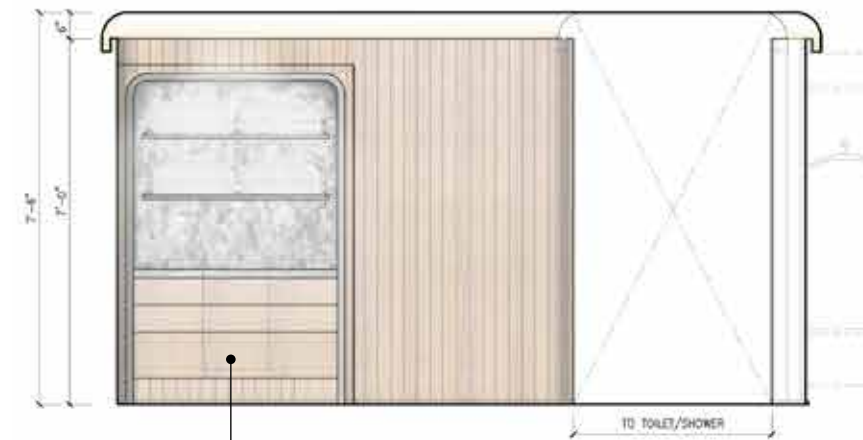

TOTO URINAL

LEVEL 02 CHANGEROOM ELEVATIONS

4

3

2

1

LEVEL 02 CHANGEROOM ELEVATIONS

LOCKER INTERIOR ELEVATION