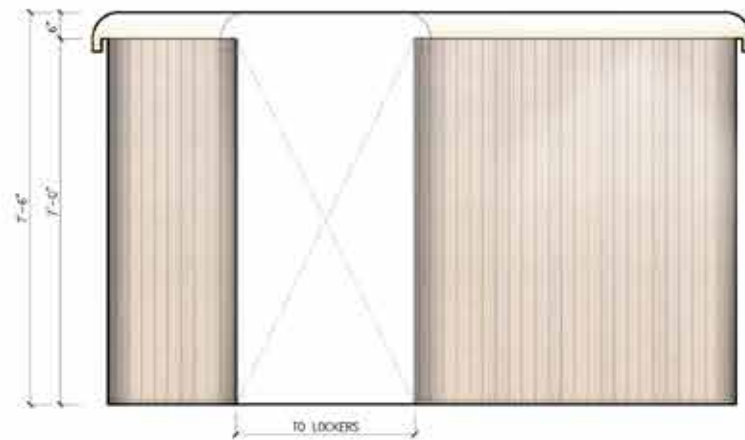

TOTO URINAL

LEVEL 02 CHANGEROOM ELEVATIONS

4

3

2

1

LEVEL 02 CHANGEROOM ELEVATIONS

LOCKER INTERIOR ELEVATION