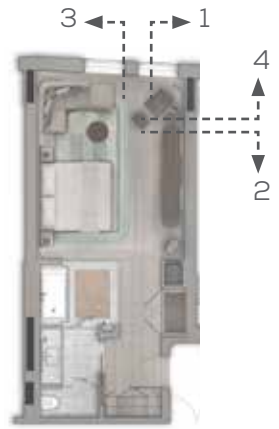

TURNSTYLE LEATHER WRAPPED PULL

RECESSED WOOD PULL

TURNSTYLE LEATHER PULL

SCALE: NTS

STANDARD KING STATEROOM / ROOM ELEVATIONS

4

3

2