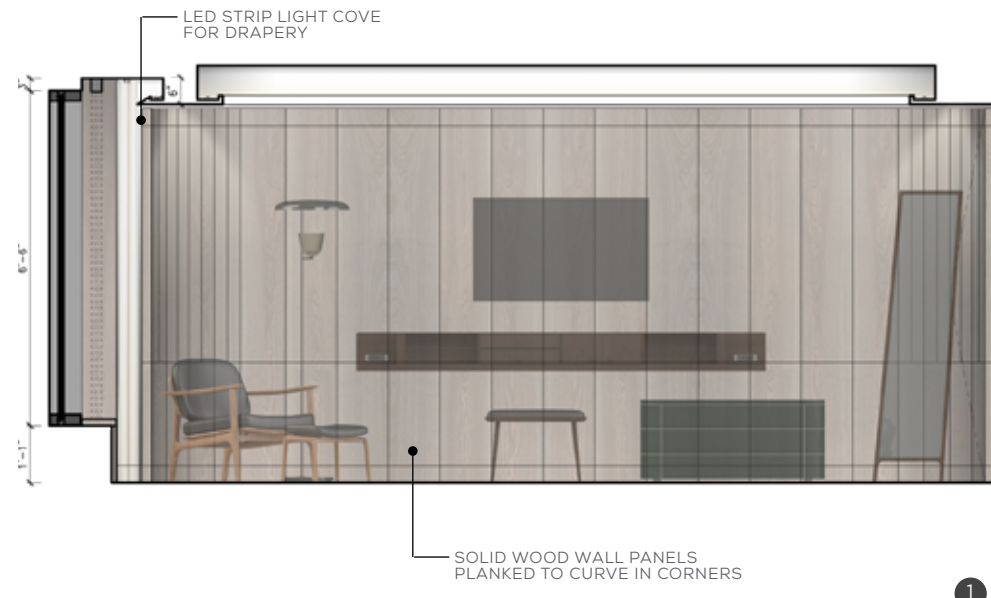

STANDARD KING STATEROOM / LIGHTING & WINDOW IMPRESSIONS

PULL TO START DRAPERY TRACK

LUTRON MYROOM CONTROLS

MODERN WOOD SHUTTERS

STANDARD KING STATEROOM / ROOM ELEVATIONS

TURNSTYLE LEATHER WRAPPED OR NANZ WOOD INSET LEVER

TURNSTYLE LEATHER WRAPPED PULL

RECESSED WOOD PULL

TURNSTYLE LEATHER PULL

SCALE: NTS

STANDARD KING STATEROOM / ROOM ELEVATIONS

4

3

2