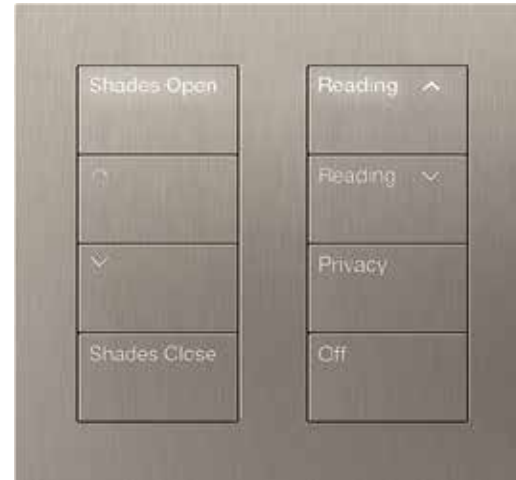

STANDARD KING STATEROOM / LIGHTING & WINDOW IMPRESSIONS

PULL TO START DRAPERY TRACK

LUTRON MYROOM CONTROLS

MODERN WOOD SHUTTERS

STANDARD KING STATEROOM / ROOM ELEVATIONS

TURNSTYLE LEATHER WRAPPED OR NANZ WOOD INSET LEVER