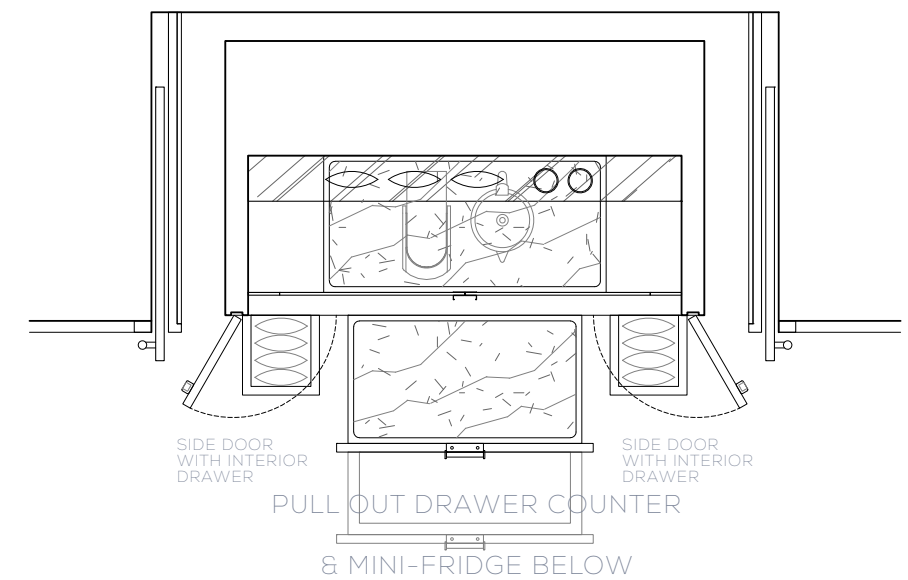

STANDARD KING STATEROOM / MINIBAR PROGRESS SKETCHUP

GREY OAK INTERIOR AND BACK WITH CONCEALED STRIP LIGHT ON SIDES

SWING & POCKET DOORS IN GREY OAK WOOD

BRONZE GLASS DOORS

CONCEALED LIGHT ON STONE

STONE BACK WITH FIXED GLASS SHELF FOR DISPLAY