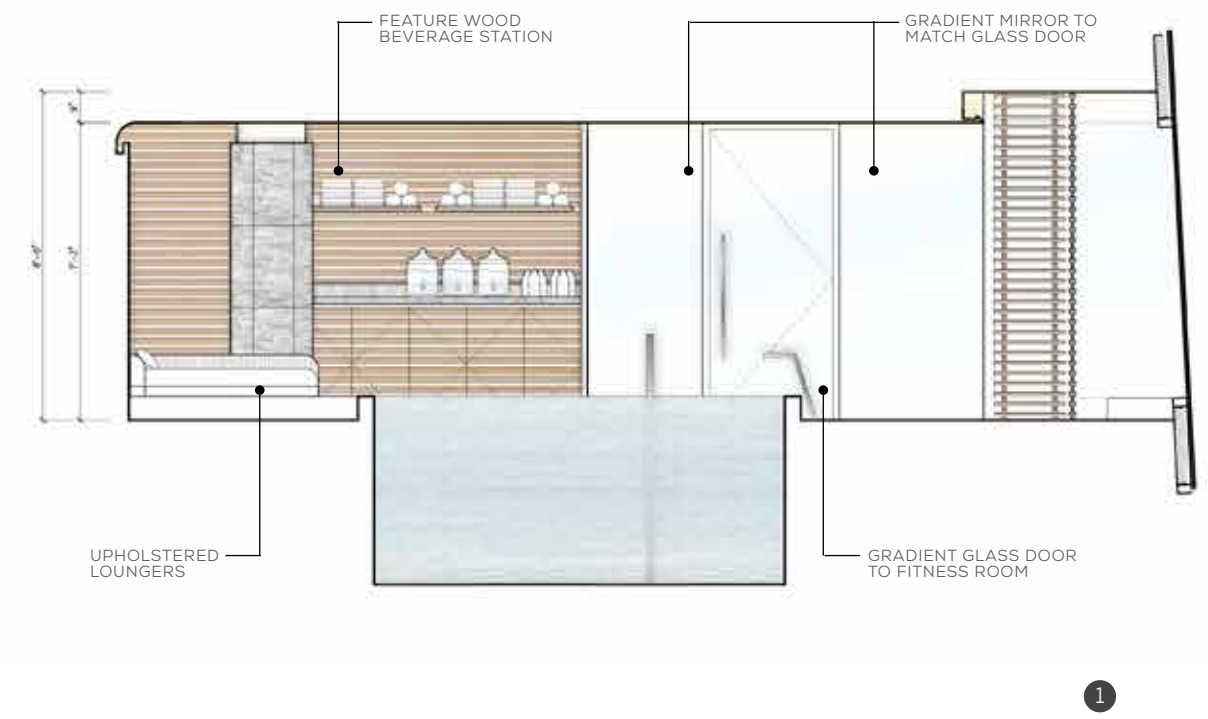

2 INFRARED SAUNA CEDAR

3 EXPERIENCE NECK FOUNTAIN

4 WATER JET LOUNGERS

LEVEL 02 SPA POOL REFLECTED CEILING PLAN

LEVEL 02 SPA POOL ELEVATIONS

3

2

1

LEVEL 02 SPA POOL ELEVATIONS

LEVEL 02 SPA POOL SKETCHUP VIEWS

LEVEL 02 SPA POOL SKETCHUP VIEWS

STANDARD KING GUESTROOM

THE JOURNEY 06 STATEROOMS / CONCEPT PALETTE

HEADBOARDS

HARDWARE

WOVEN TEXTILES