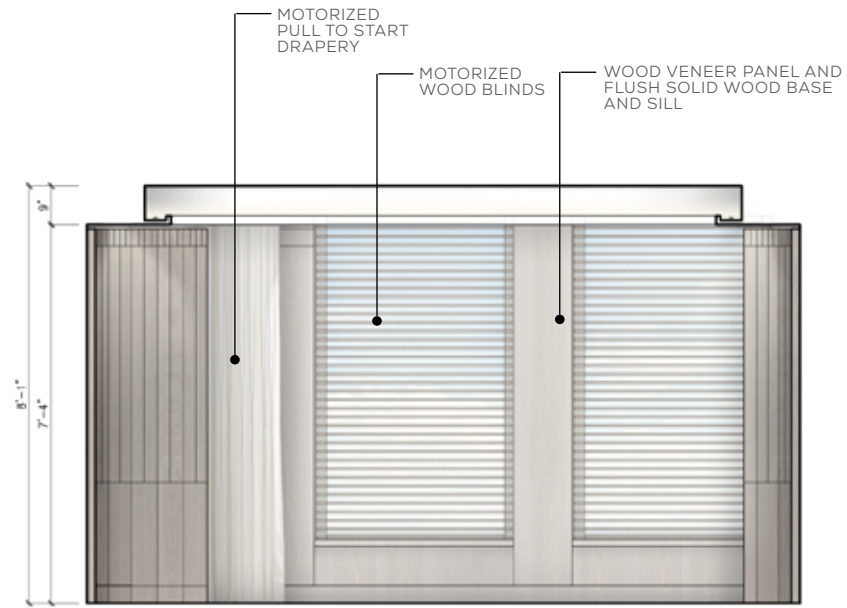

TURNSTYLE LEATHER WRAPPED PULL

RECESSED WOOD PULL

TURNSTYLE LEATHER PULL

SCALE: NTS

STANDARD KING STATEROOM / ROOM ELEVATIONS

4

3

2