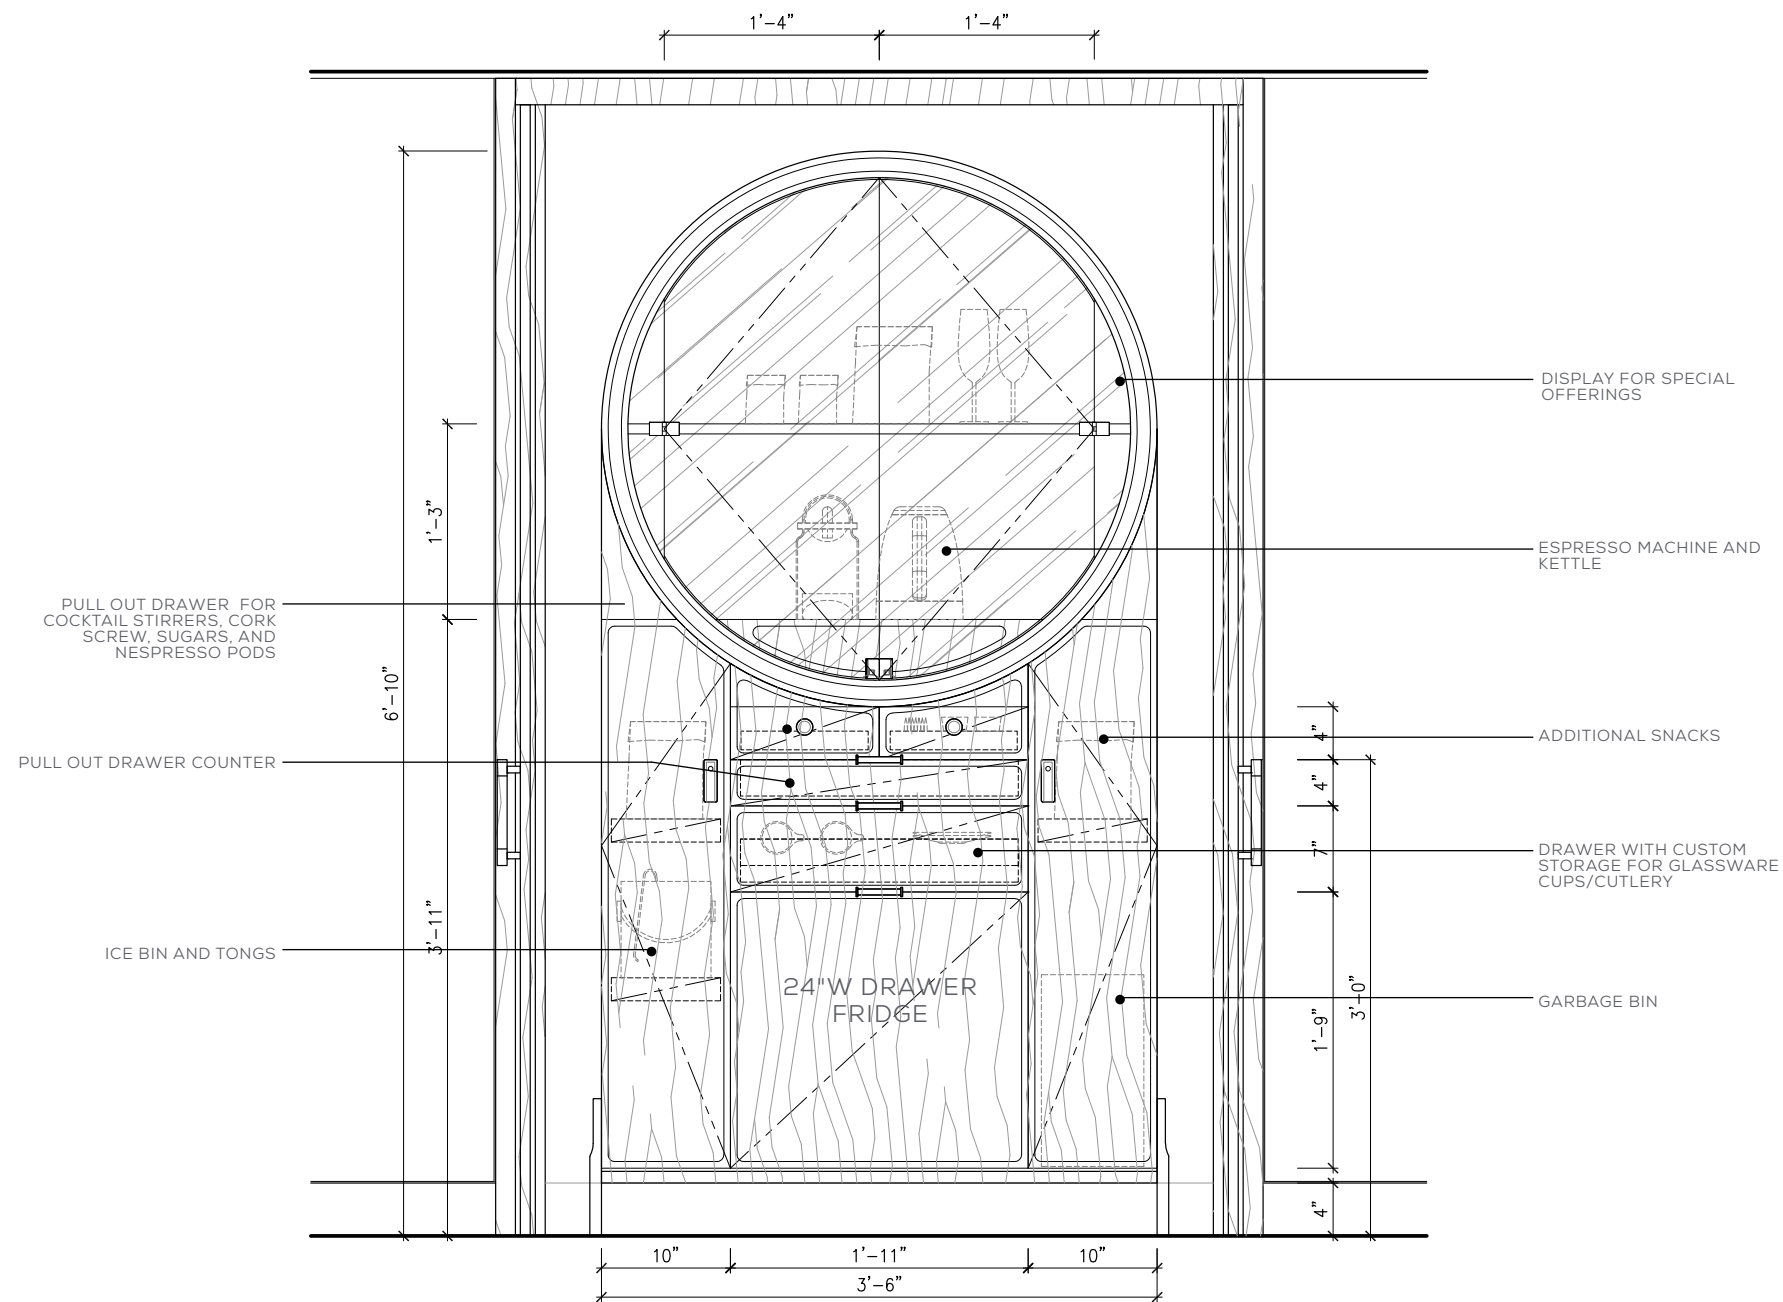

STANDARD KING STATEROOM / MINIBAR PROGRESS SKETCHUP

GREY OAK INTERIOR AND BACK WITH CONCEALED STRIP LIGHT ON SIDES

SWING & POCKET DOORS IN GREY OAK WOOD

BRONZE GLASS DOORS

CONCEALED LIGHT ON STONE

STONE BACK WITH FIXED GLASS SHELF FOR DISPLAY