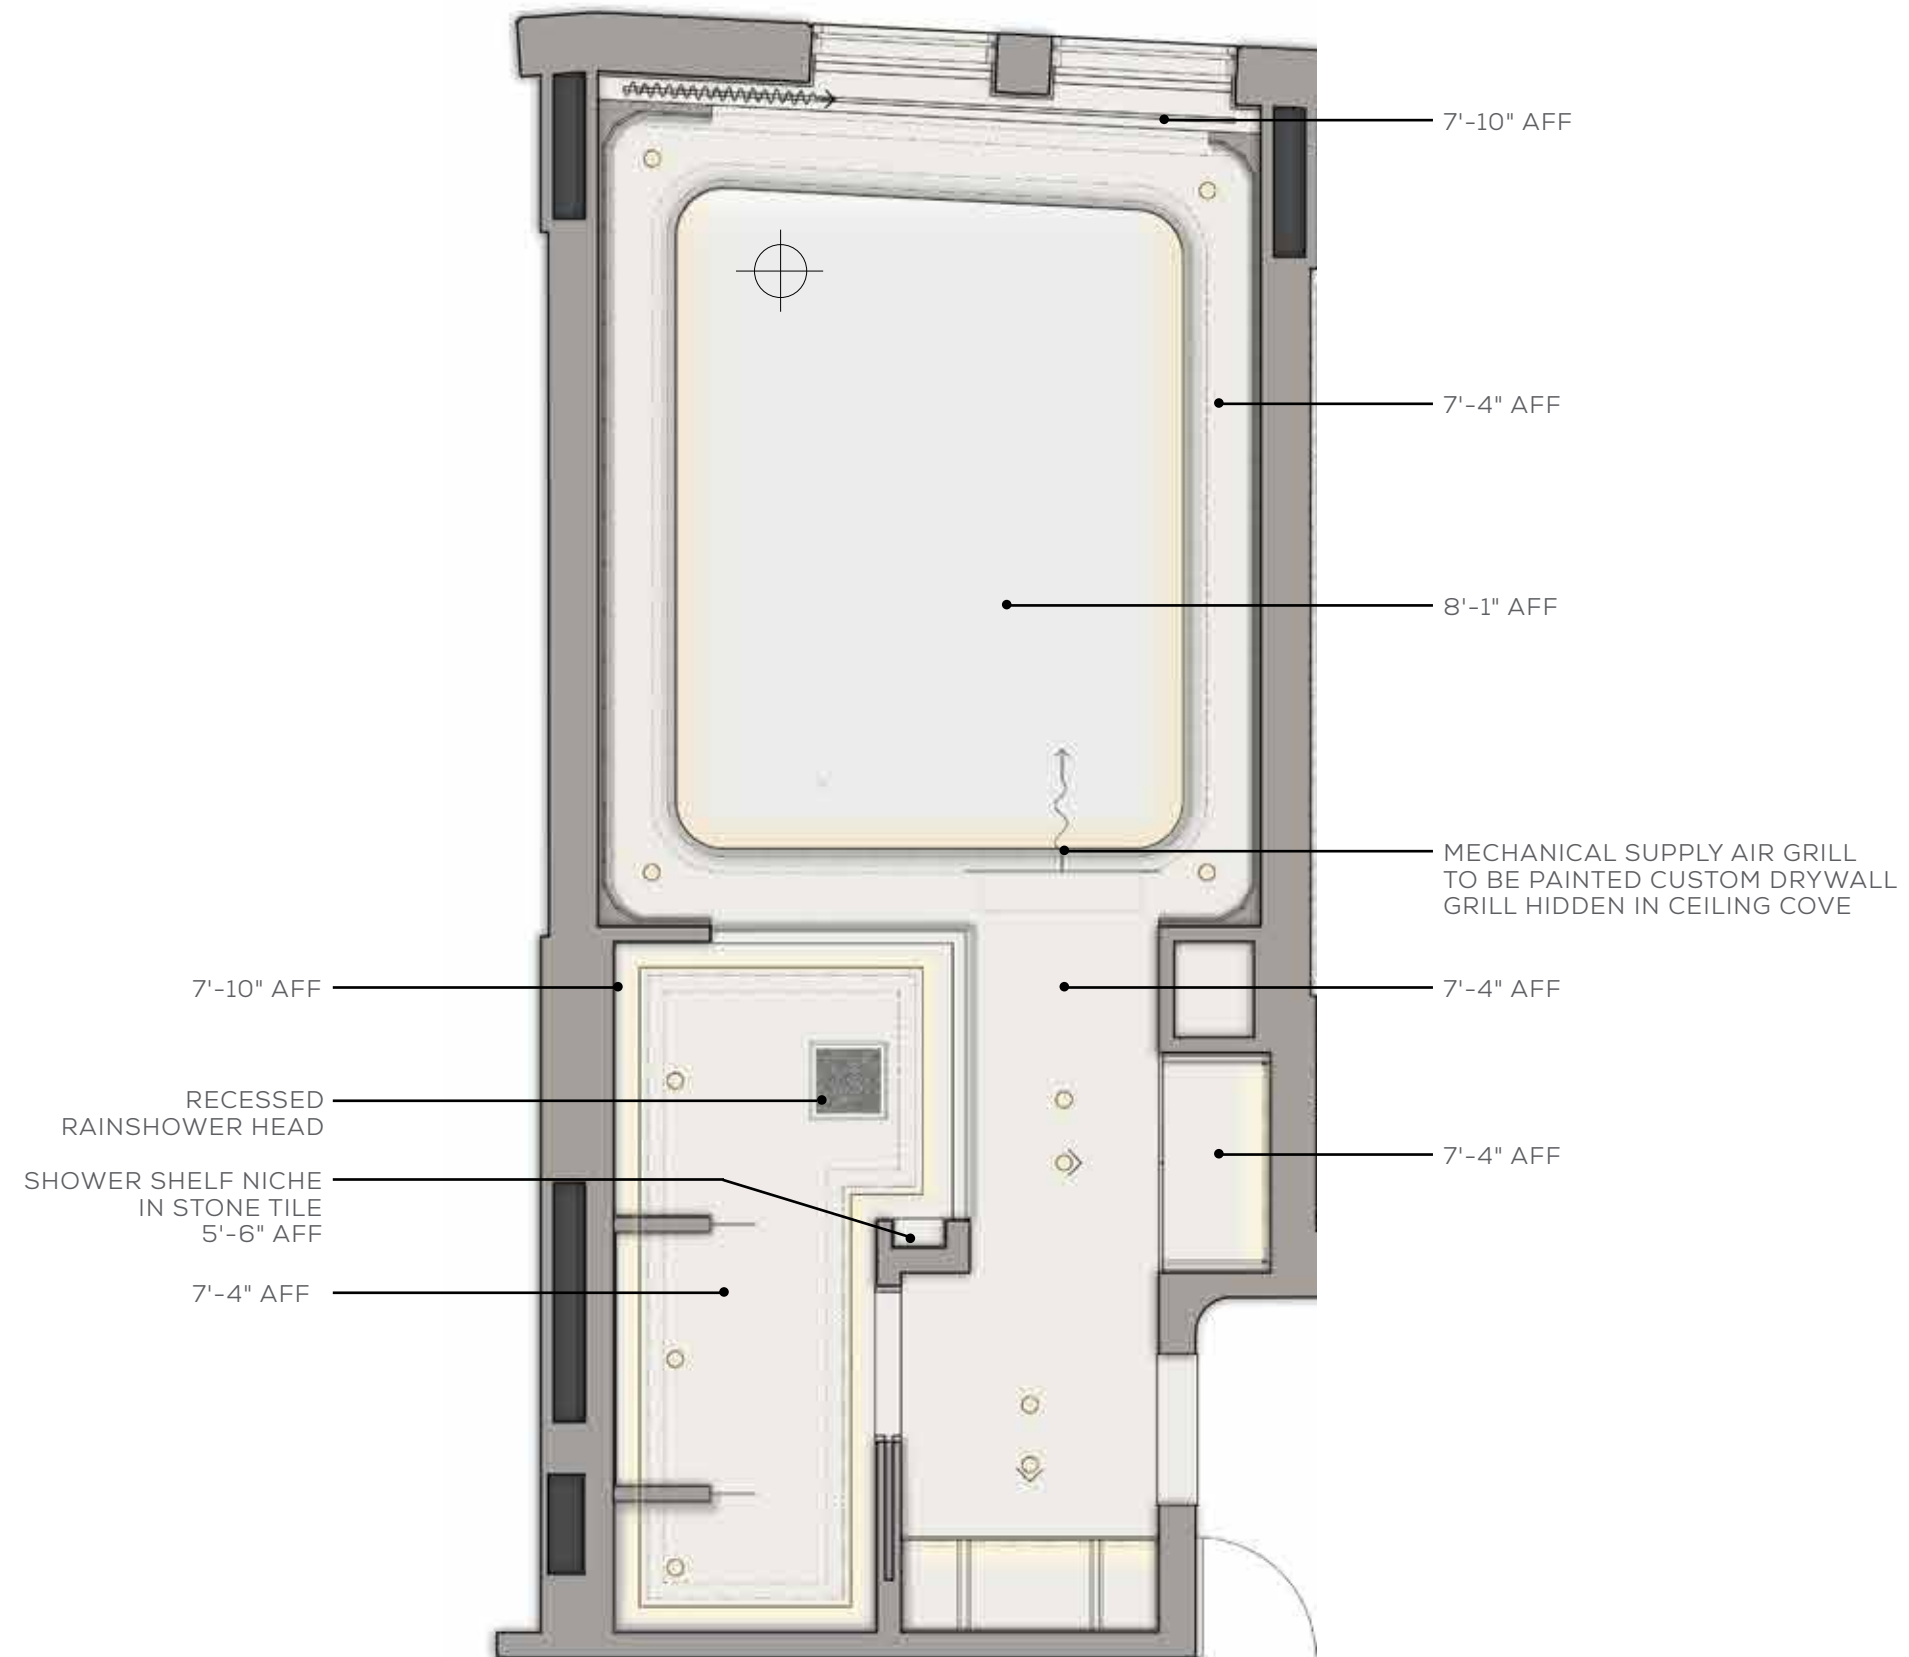

Bathroom Granite Silver Beach Slab Photo

STANDARD KING STATEROOM / FLOOR PLAN

SCALE: 1/4"=1'-0"

STANDARD KING STATEROOM / REFLECTED CEILING PLAN

SCALE: 1/4"=1'-0"

STANDARD KING STATEROOM / SLEEP DETAIL IMPRESSIONS