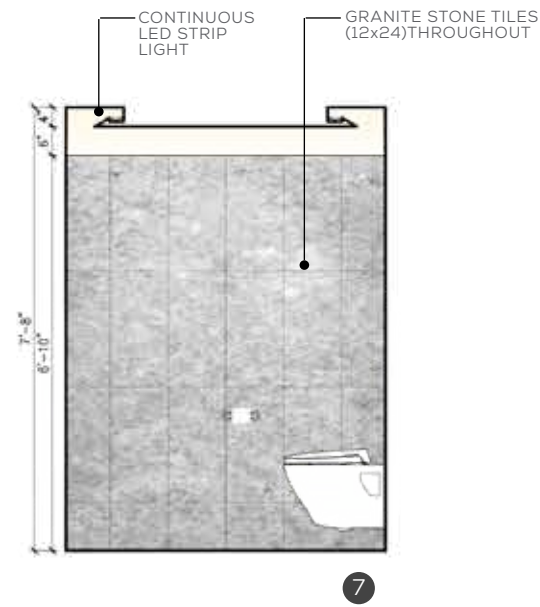

CLOSED POSITION

OPEN POSITION

STANDARD KING STATEROOM / BATHROOM STONE & PLUMBING IMPRESSIONS

HOMOGENOUS GRANITE

TEAK ACCENTS

OS&E INSPIRATION
MIX OF FOGGED ACRYLIC & TEAK TRAYS WITH
STAINLESS STEEL & FROSTED WHITE CONTAINERS

STANDARD KING STATEROOM / BATHROOM ELEVATIONS

SCALE: NTS

STANDARD KING STATEROOM / BATHROOM PERSPECTIVE VIEW

THANK YOU