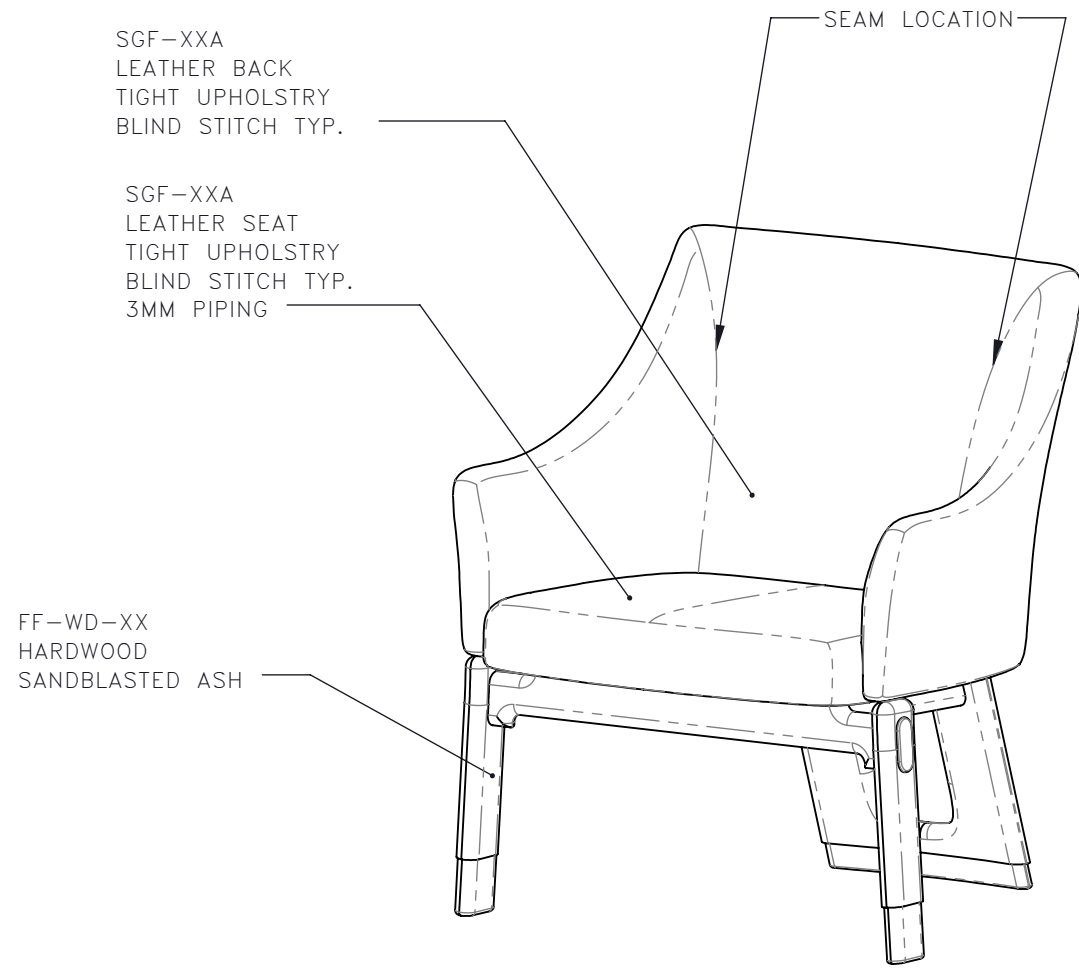

STUDIO MUNGE

FOR DESIGN INTENT ONLY

DRAWING ARE NOT TO BE SCALED. CONTRACTOR MUST CHECK AND VERIFY ALL JOB DIMENSIONS, DRAWINGS, DETAILS AND SPECIFICATIONS; AND REPORT ANY DISCREPANCIES TO DESIGNER BEFORE PROCEEDING WITH WORK.

-REV/	-ISSUED FOR	-DATE

4 | SG-XX | VIP GUEST CHAIR
1:10 | DIMETRIC FRONT