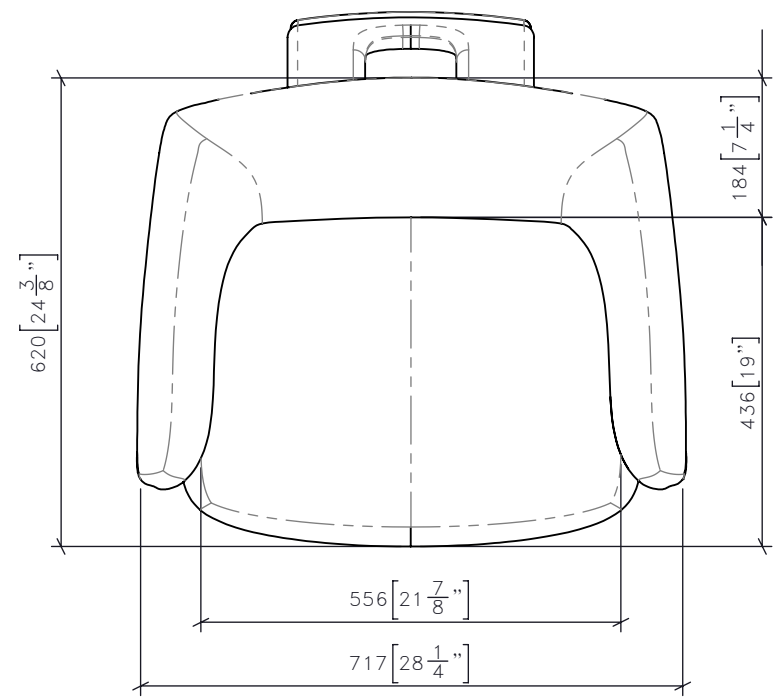

1 | SG-XX | 1:10 | **VIP GUEST CHAIR
FRONT ELEVATION**

3 | SG-XX | 1:10 | **VIP GUEST CHAIR
SIDE ELEVATION**

2 | SG-XX | 1:10 | **VIP GUEST CHAIR
PLAN (HIDDEN LINES SHOWN)**

-SCALE
AS NOTED

-DATE
8/3/18

-DRAWN BY
LS