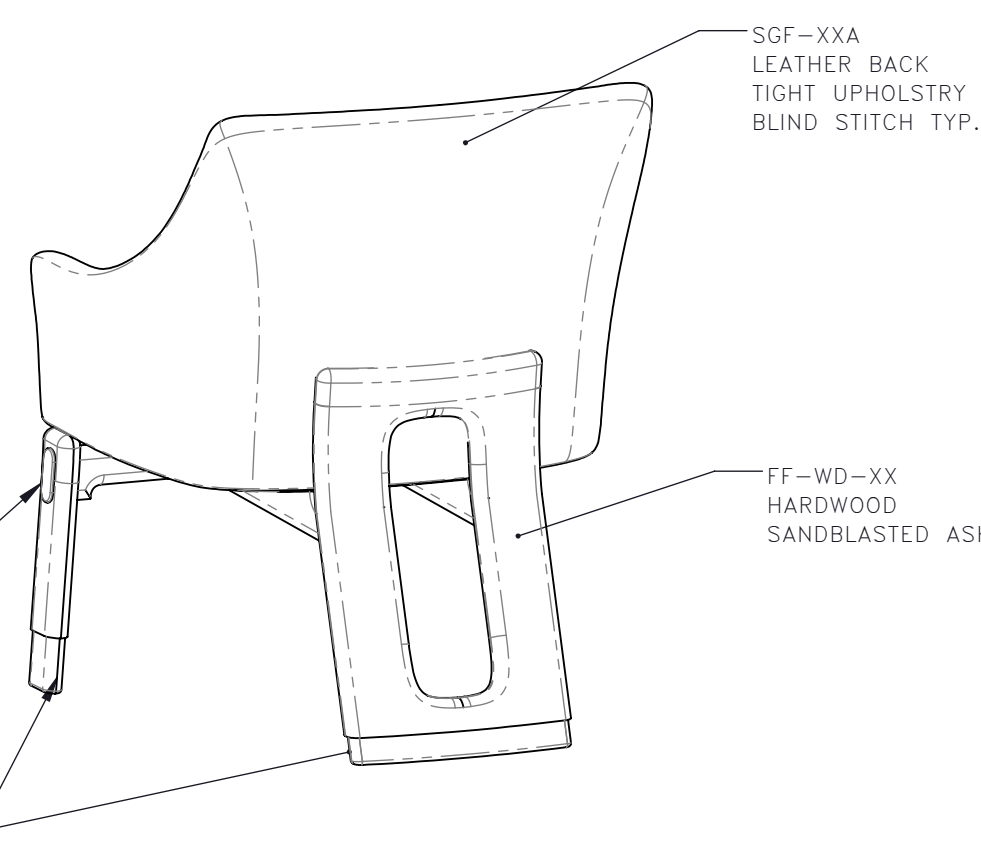

5 | SG-XX | VIP GUEST CHAIR
1:10 | DIMETRIC BACK

STUDIO MUNGE
25 WINGOLD AVENUE
TORONTO, ONTARIO
M6B 1P8 CANADA
416.588.1668
STUDIOMUNGE.COM

-SCALE
AS NOTED

-DATE
8/3/18

-DRAWN BY
LS

-CHECKED BY

-PROJECT NAME

SHANGRI LA NANNING

-DRAWING TITLE

SG-XX
VIP GUEST CHAIR

-PROJECT NUMBER
16108

-DRAWING NUMBER
2 / 4