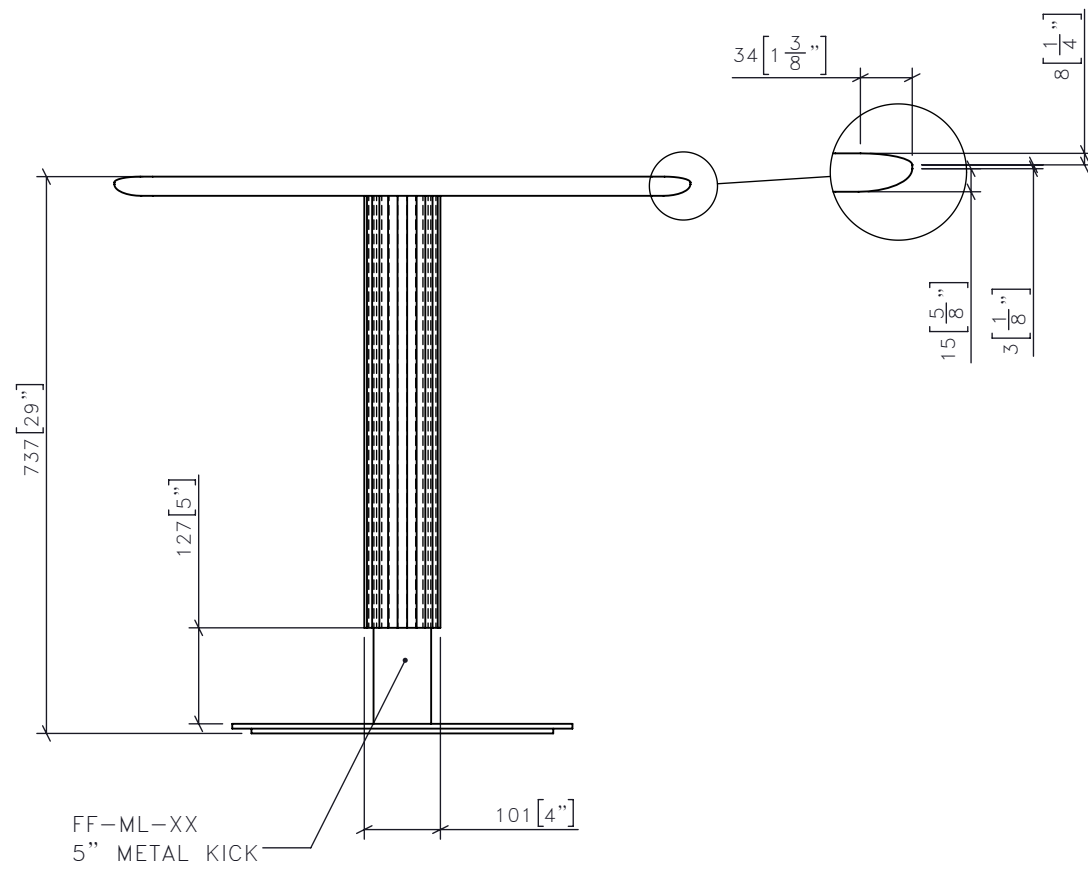

FOR DESIGN INTENT ONLY

DRAWING ARE NOT TO BE SCALED. CONTRACTOR MUST CHECK AND VERIFY ALL JOB DIMENSIONS, DRAWINGS, DETAILS AND SPECIFICATIONS; AND REPORT ANY DISCREPANCIES TO DESIGNER BEFORE PROCEEDING WITH WORK.

1 | CG-08 | **ROUND DINING TABLE**
1:10 | FRONT ELEVATION