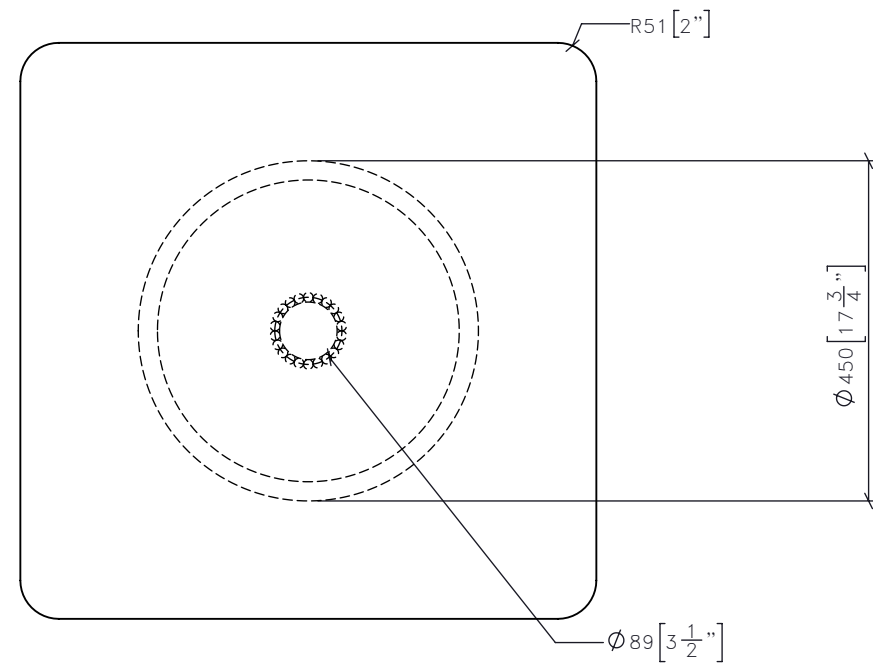

2 | CG-08 | **ROUND DINING TABLE**
1:10 | PLAN

-REV/	-ISSUED FOR	-DATE

STUDIO MUNGE
25 WINGOLD AVENUE
TORONTO, ONTARIO
M6B 1P8 CANADA
416.588.1668
STUDIOMUNGE.COM

-SCALE	AS NOTED	-DATE	9/16/19
-DRAWN BY	RC	-CHECKED BY	
-PROJECT NAME	QUEEN'S MARQUE		
-DRAWING TITLE	CG-08 ROUND DINING TABLE		
-PROJECT NUMBER	17140		
-DRAWING NUMBER	1 / 3