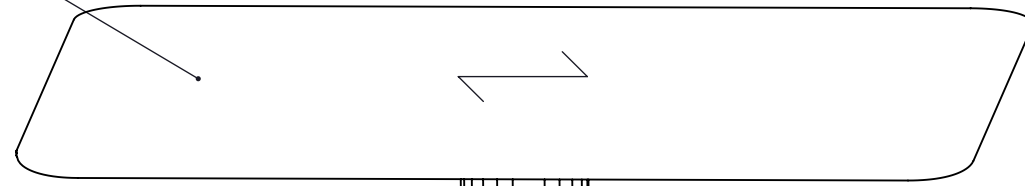

STUDIO MUNGE
M
D
C
B
A
Y

FOR DESIGN INTENT ONLY

DRAWING ARE NOT TO BE SCALED. CONTRACTOR MUST CHECK AND VERIFY ALL JOB DIMENSIONS, DRAWINGS, DETAILS AND SPECIFICATIONS; AND REPORT ANY DISCREPANCIES TO DESIGNER BEFORE PROCEEDING WITH WORK.

FF-WD-XX
SOLID HARDWOOD
TOP
WITH THUMBNAIL PROFILE EGDE

NO VENEER

FF-WD-XX
1" DIAMETER
WOODEN REEDED
BASE