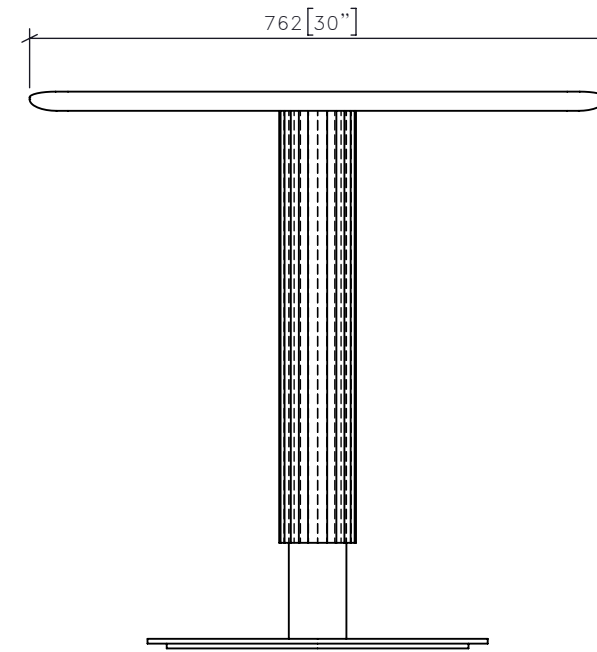

1 | CG-08 | **ROUND DINING TABLE**
1:10 | FRONT ELEVATION

3 | CG-08 | **ROUND DINING TABLE**
1:10 | SIDE ELEVATION

2 | CG-08 | **ROUND DINING TABLE**
1:10 | PLAN

-REV/	-ISSUED FOR	-DATE

STUDIO MUNGE
25 WINGOLD AVENUE
TORONTO, ONTARIO
M6B 1P8 CANADA
416.588.1668
STUDIOMUNGE.COM