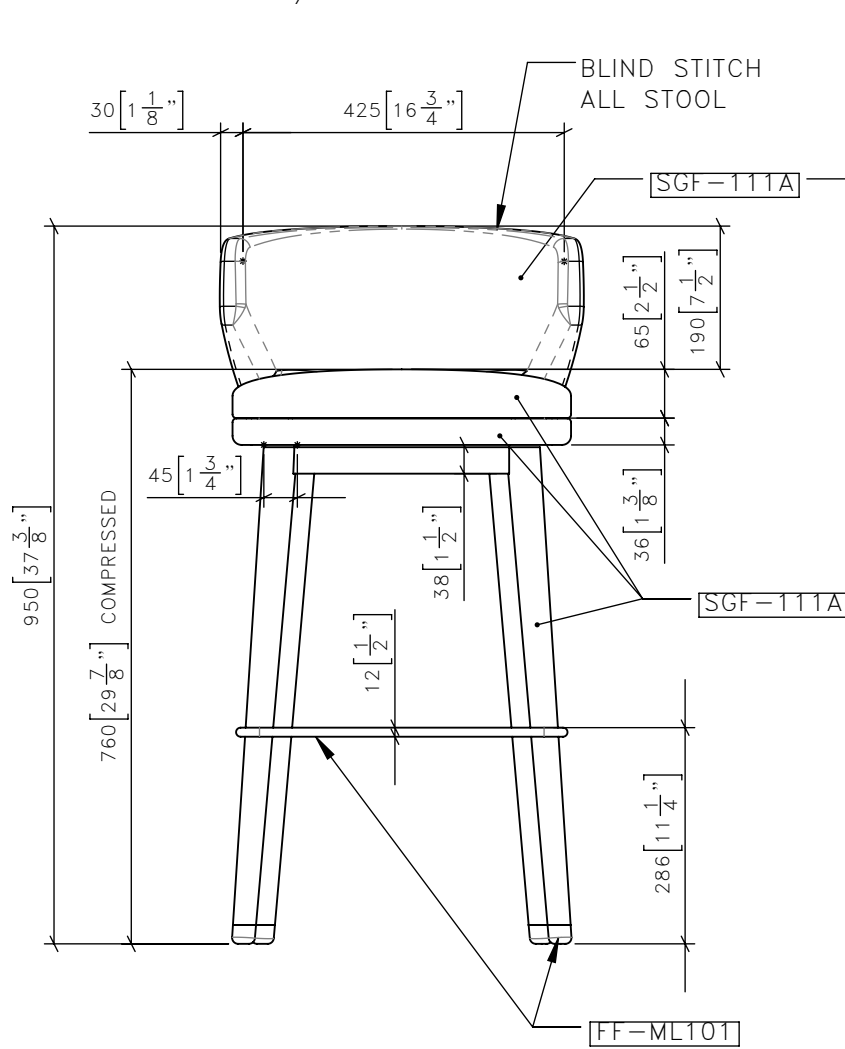

ALL UPHOLSTERY TIGHT/TAILORED FIT

1 | SG-111 | **BAR STOOL**
1:10 | **FRONT ELEVATION**

2 | SG-111 | **BAR STOOL**
1:10 | **SIDE ELEVATION**

3	SG-111	BAR STOOL PLAN
	1:10	