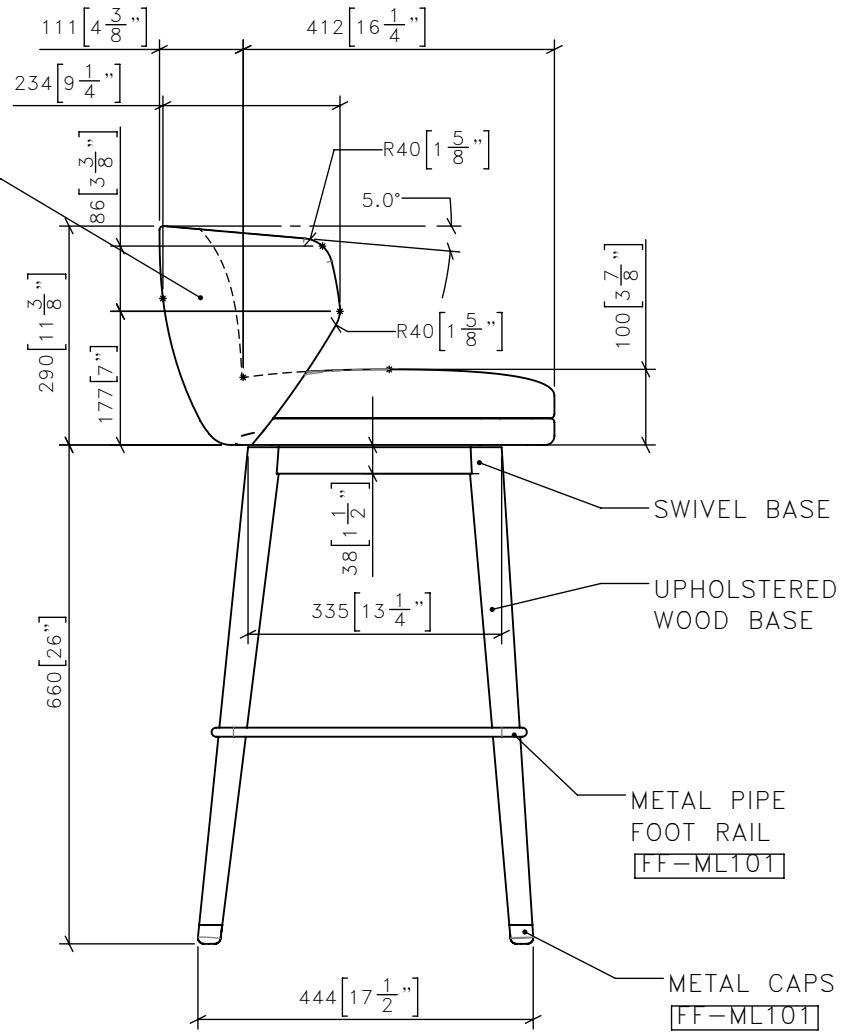

ALL UPHOLSTERY TIGHT/TAILORED FIT

1 | SG-111 | **BAR STOOL**
1:10 | **FRONT ELEVATION**

2 | SG-111 | **BAR STOOL**
1:10 | **SIDE ELEVATION**

3	SG-111	BAR STOOL PLAN
	1:10	