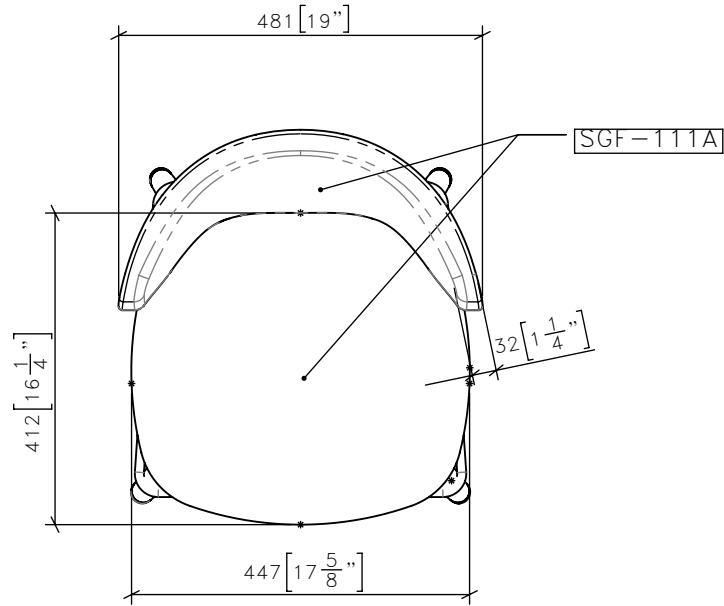

ALL UPHOLSTERY TIGHT/TAILORED FIT

1 | SG-111 | **BAR STOOL**
1:10 | **FRONT ELEVATION**

2 | SG-111 | **BAR STOOL**
1:10 | **SIDE ELEVATION**

3	SG-111	BAR STOOL PLAN
	1:10	