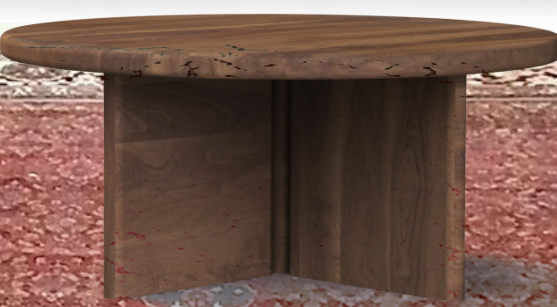

BAR LOUNGE | FFE