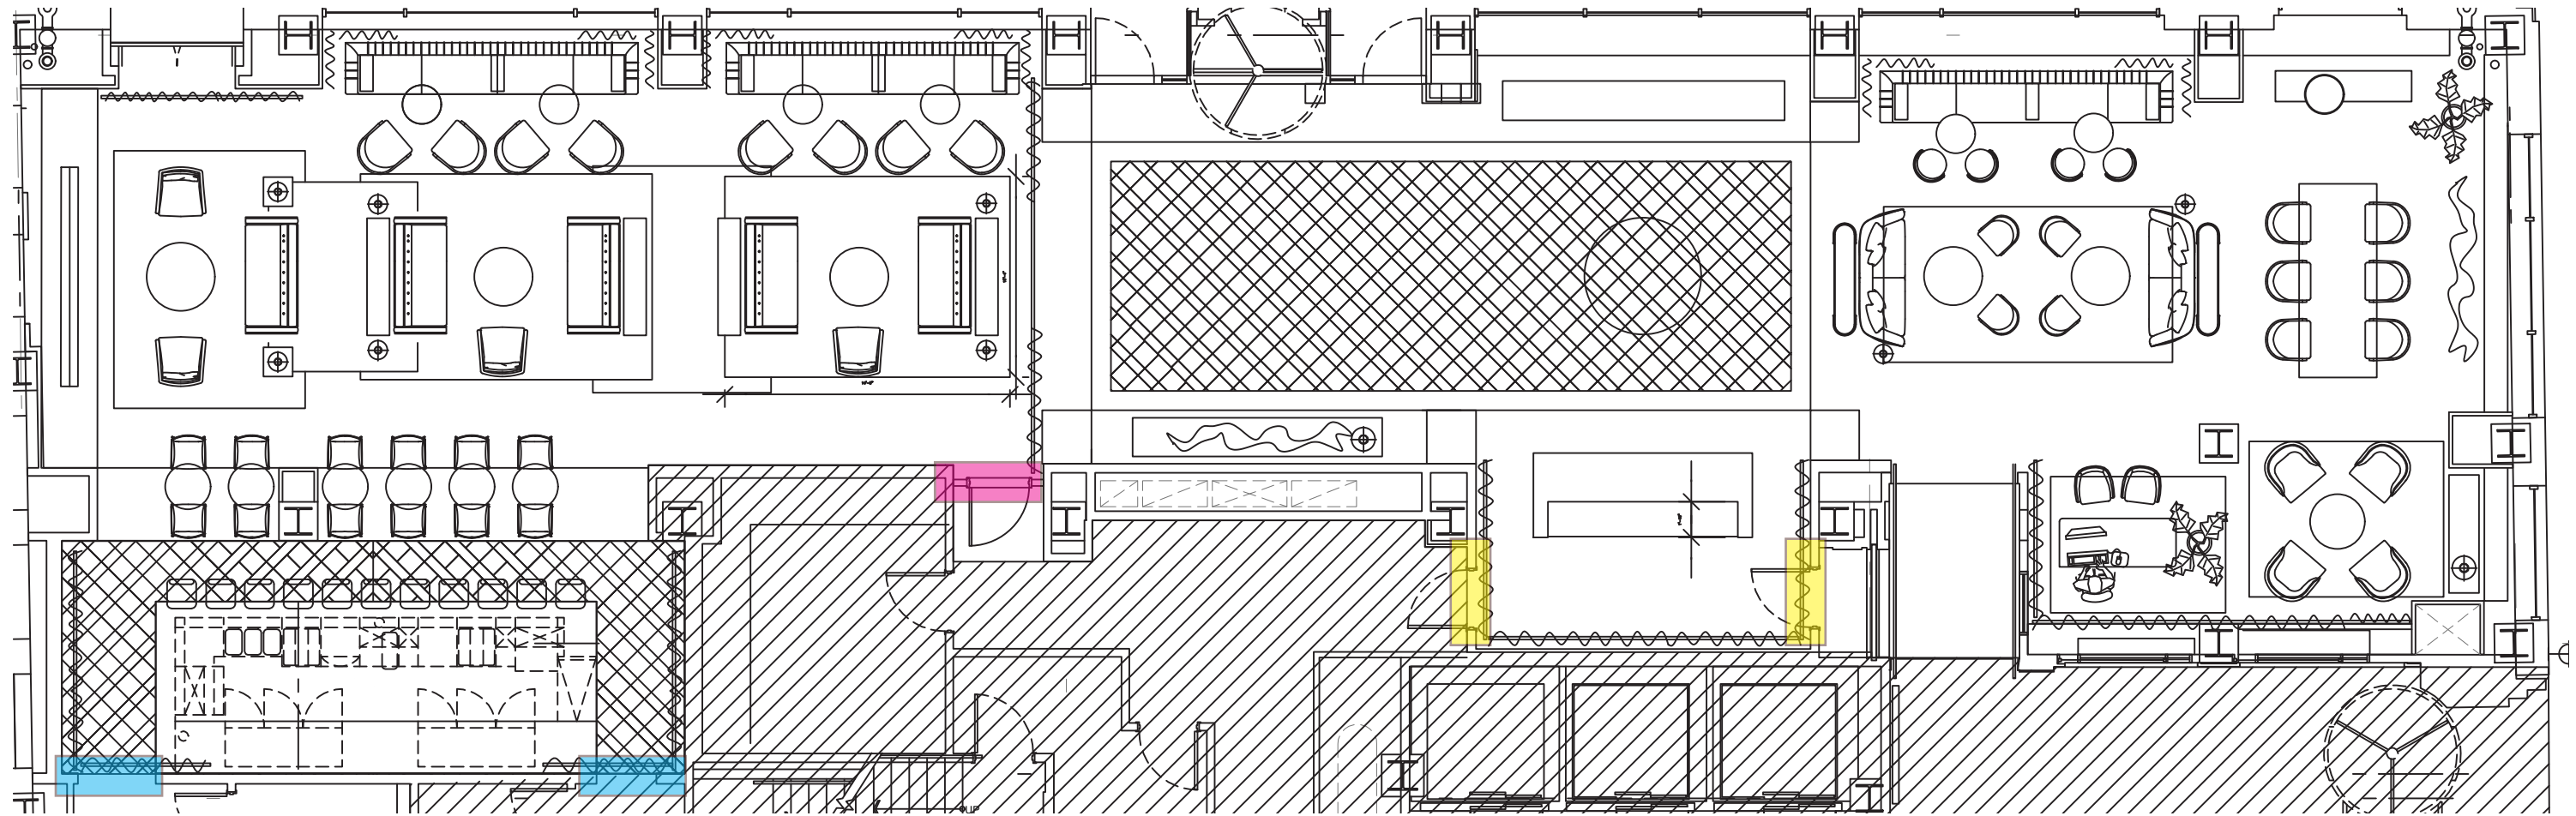

THE JOURNEY | NEW HOTEL BAR WASHROOMS

NEW LOUVRE STYLE PARTITIONS

NEW FAUCETS

NEW PENDANT LIGHT

NEW WALLCOVERING

WEST ELEVATION

EAST ELEVATION

THE JOURNEY | LOBBY BAR & RECEPTION - DOOR HARDWARE