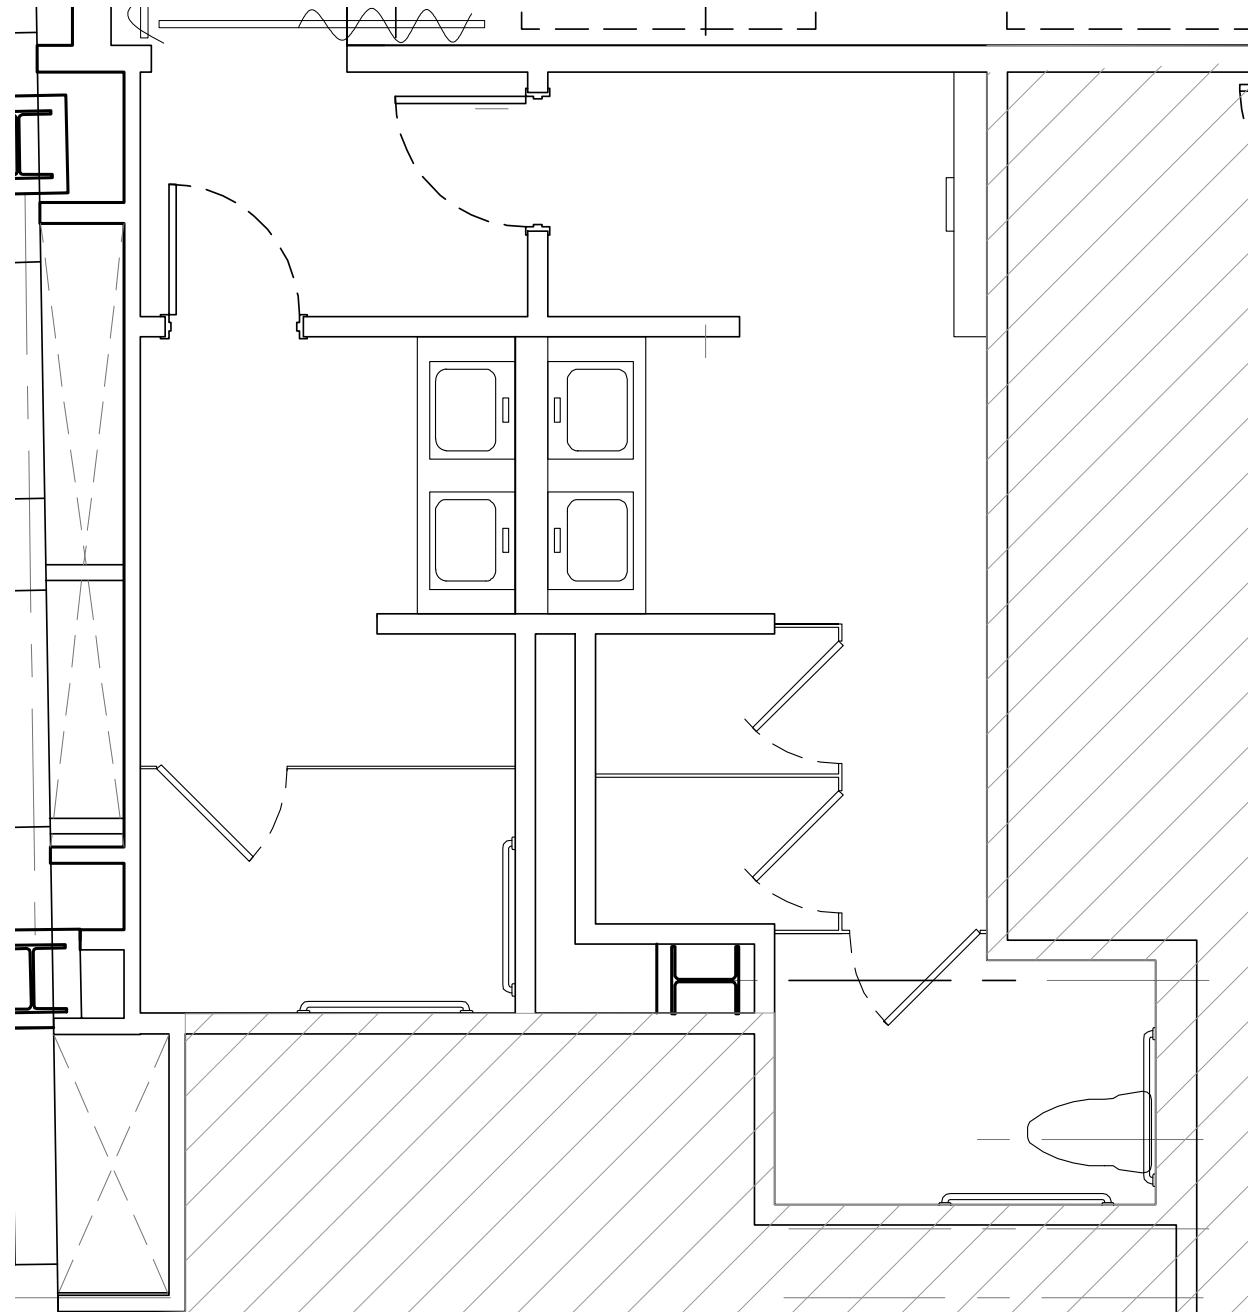

OPTION 3

- WOOD
- METAL
- BRONZE MIRROR WITH ETCHED PATTERN
- TINTED GLASS CABINET
- UPLIT BOTTLE RISERS

REVISED FFE + MATERIALS

BAR LOUNGE | FFE

BAR | FFE

THE JOURNEY | EXISTING HOTEL BAR WASHROOMS

KEEP EXISTING FLOOR AND WALL TILE, PLUMBING FIXTURES, VANITY, MIRRORS, HAND DRYERS
REMOVE WOOD PLANKS ON WALLS , PARTITIONS - ADD NEW PARTITIONS, PENDANT LIGHTS,
FAUCTES NAD WALLCOVERING

THE JOURNEY | NEW HOTEL BAR WASHROOMS

NEW LOUVRE STYLE PARTITIONS

NEW FAUCETS

NEW PENDANT LIGHT

NEW WALLCOVERING

WEST ELEVATION

EAST ELEVATION

THE JOURNEY | LOBBY BAR & RECEPTION - DOOR HARDWARE