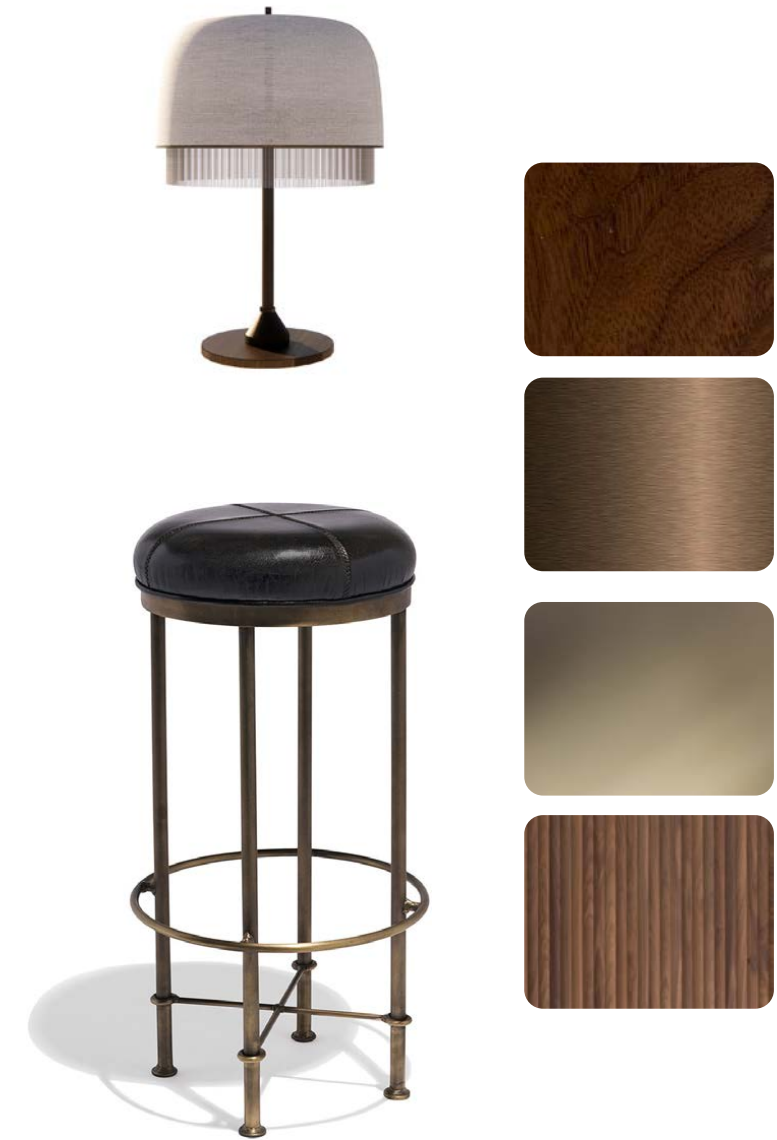

OPTION 3

- WOOD .....
- METAL .....
- BRONZE MIRROR WITH ETCHED PATTERN .....
- TINTED GLASS CABINET .....
- UPLIT BOTTLE RISERS .....

REVISED FFE + MATERIALS