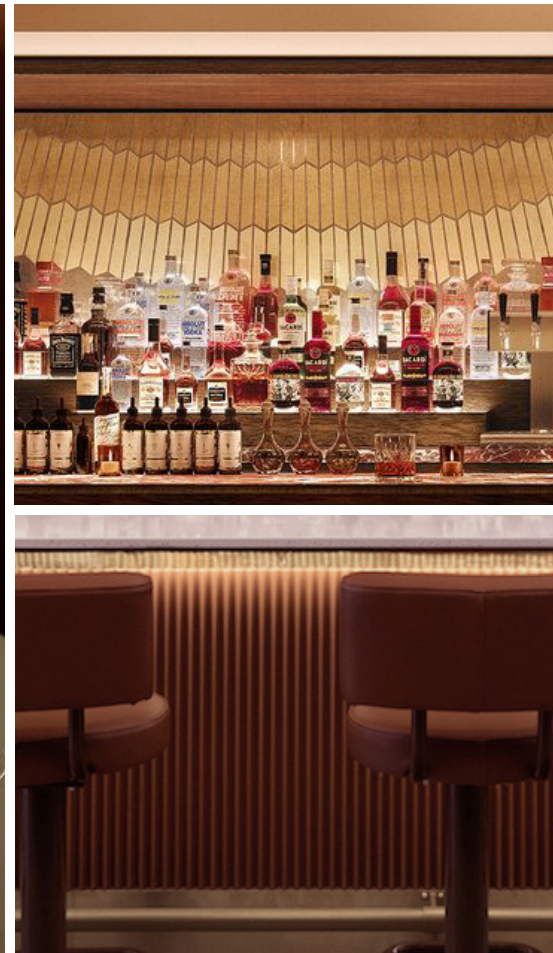

PURCHASED

PURCHASED

PURCHASED

EXISTING + LEGS

THE JOURNEY | MATERIAL PALETTE - LOBBY LOUNGE

THE JOURNEY | LOBBY BAR

INVITES THE GUEST TO SIT AND ENJOY THE DIMLY LIT ATMOSPHERE

INTIMATE

TEXTURED
BAR FRONT

ECLECTIC BAR
TOP LAMPS

VINTAGE
BARSTOOLS

THE JOURNEY | **REVISED** LOBBY BAR STUDIES

OPTION 1

- WOOD
- METAL
- BRONZE MIRROR WITH ETCHED PATTERN
- UPLIT BOTTLE RISERS

OPTION 2

- WOOD
- BACKLIT BRONZE MIRROR W/ METAL TRIM