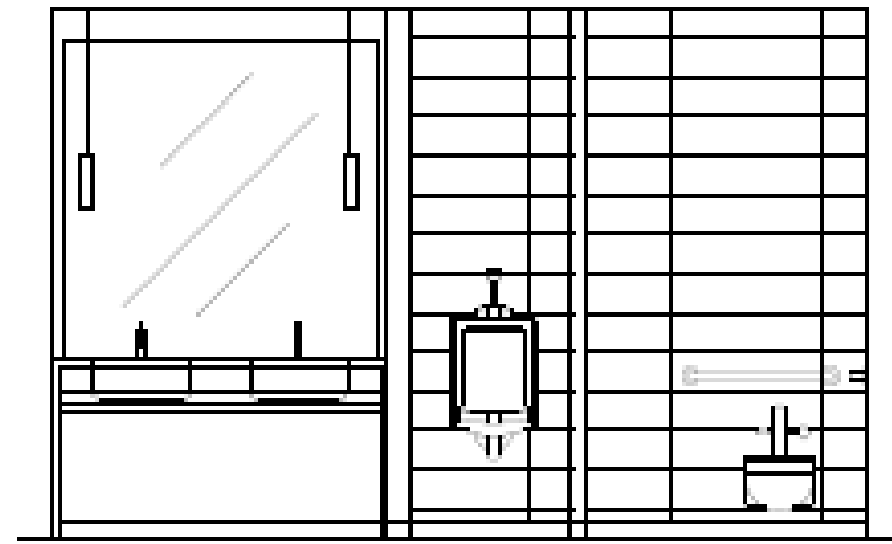

THE JOURNEY | NEW HOTEL BAR WASHROOMS

NEW LOUVRE STYLE PARTITIONS

NEW FAUCETS

NEW PENDANT LIGHT

NEW WALLCOVERING

WEST ELEVATION

EAST ELEVATION

THE JOURNEY | LOBBY BAR & RECEPTION - DOOR HARDWARE