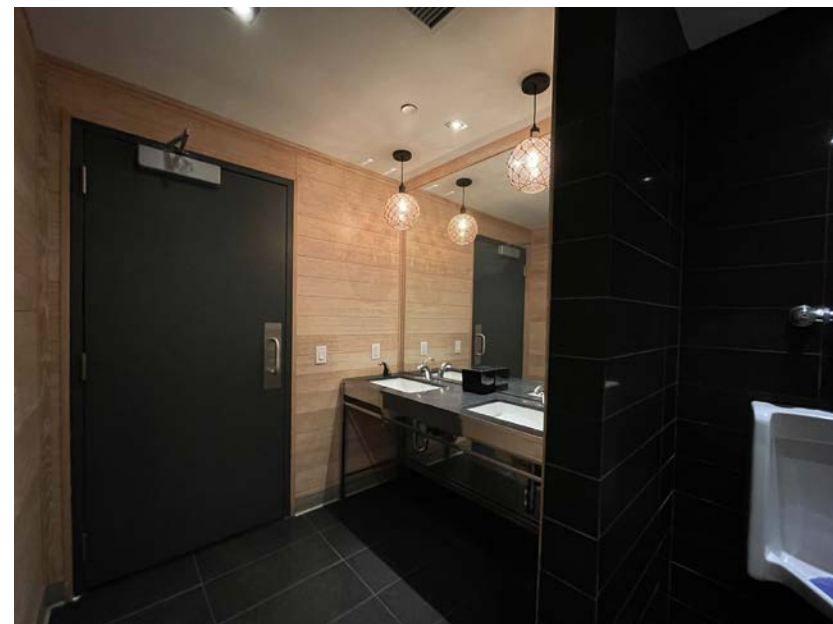

OPTION 3

- WOOD
- METAL
- BRONZE MIRROR WITH ETCHED PATTERN
- TINTED GLASS CABINET
- UPLIT BOTTLE RISERS

REVISED FFE + MATERIALS

BAR LOUNGE | FFE

BAR | FFE

THE JOURNEY | EXISTING HOTEL BAR WASHROOMS

KEEP EXISTING FLOOR AND WALL TILE, PLUMBING FIXTURES, VANITY, MIRRORS, HAND DRYERS
REMOVE WOOD PLANKS ON WALLS , PARTITIONS - ADD NEW PARTITIONS, PENDANT LIGHTS,
FAUCTES NAD WALLCOVERING