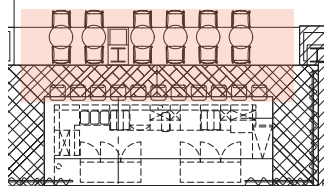

OPTION 3

- WOOD
- METAL
- BRONZE MIRROR WITH ETCHED PATTERN
- TINTED GLASS CABINET
- UPLIT BOTTLE RISERS

REVISED FFE + MATERIALS

BAR LOUNGE | FFE

BAR | FFE

THE JOURNEY | EXISTING HOTEL BAR WASHROOMS

KEEP EXISTING FLOOR AND WALL TILE, PLUMBING FIXTURES, VANITY, MIRRORS, HAND DRYERS
REMOVE WOOD PLANKS ON WALLS , PARTITIONS - ADD NEW PARTITIONS, PENDANT LIGHTS,
FAUCTES NAD WALLCOVERING