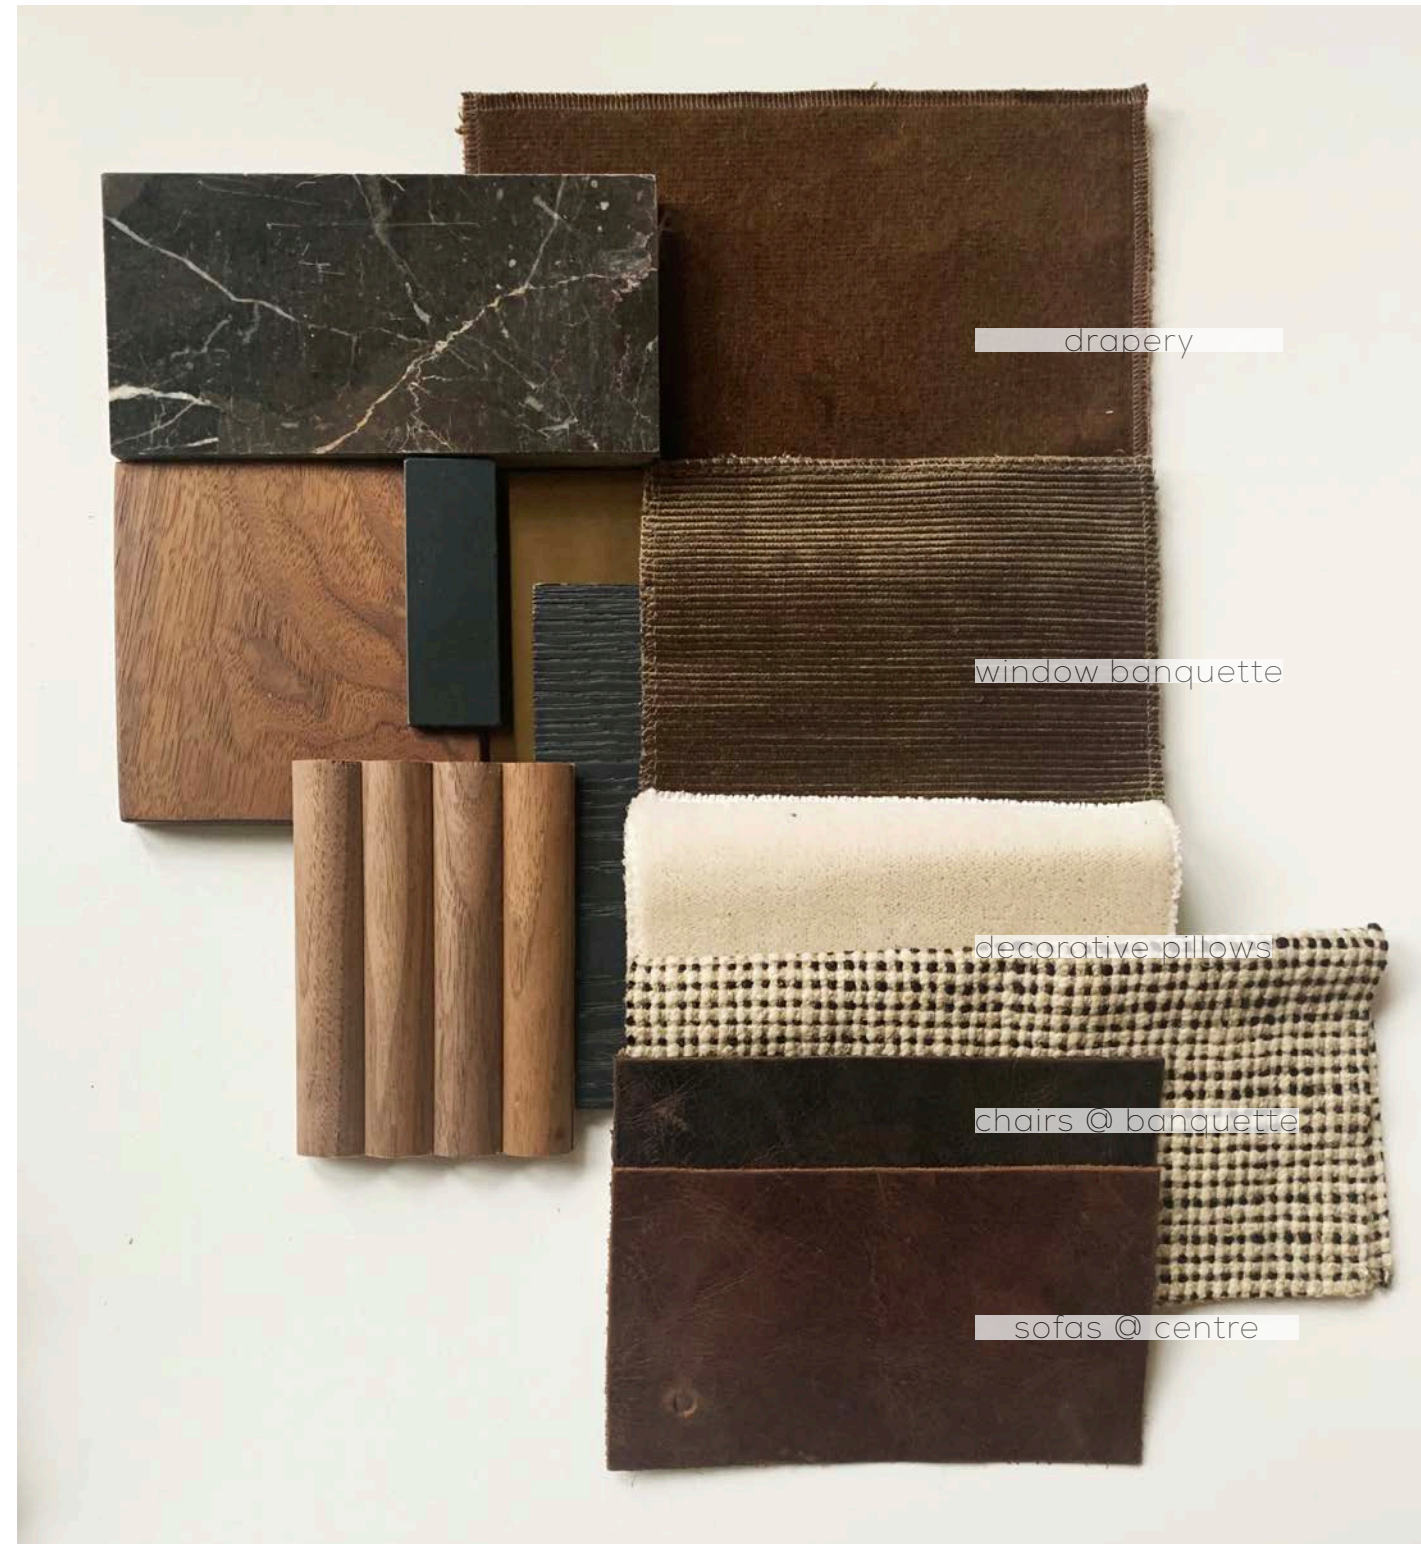

OPTION 3

- WOOD
- METAL
- BRONZE MIRROR WITH ETCHED PATTERN
- TINTED GLASS CABINET
- UPLIT BOTTLE RISERS

REVISED FFE + MATERIALS

BAR LOUNGE | FFE

BAR | FFE

THE JOURNEY | EXISTING HOTEL BAR WASHROOMS

KEEP EXISTING FLOOR AND WALL TILE, PLUMBING FIXTURES, VANITY, MIRRORS, HAND DRYERS
REMOVE WOOD PLANKS ON WALLS , PARTITIONS - ADD NEW PARTITIONS, PENDANT LIGHTS,
FAUCTES NAD WALLCOVERING