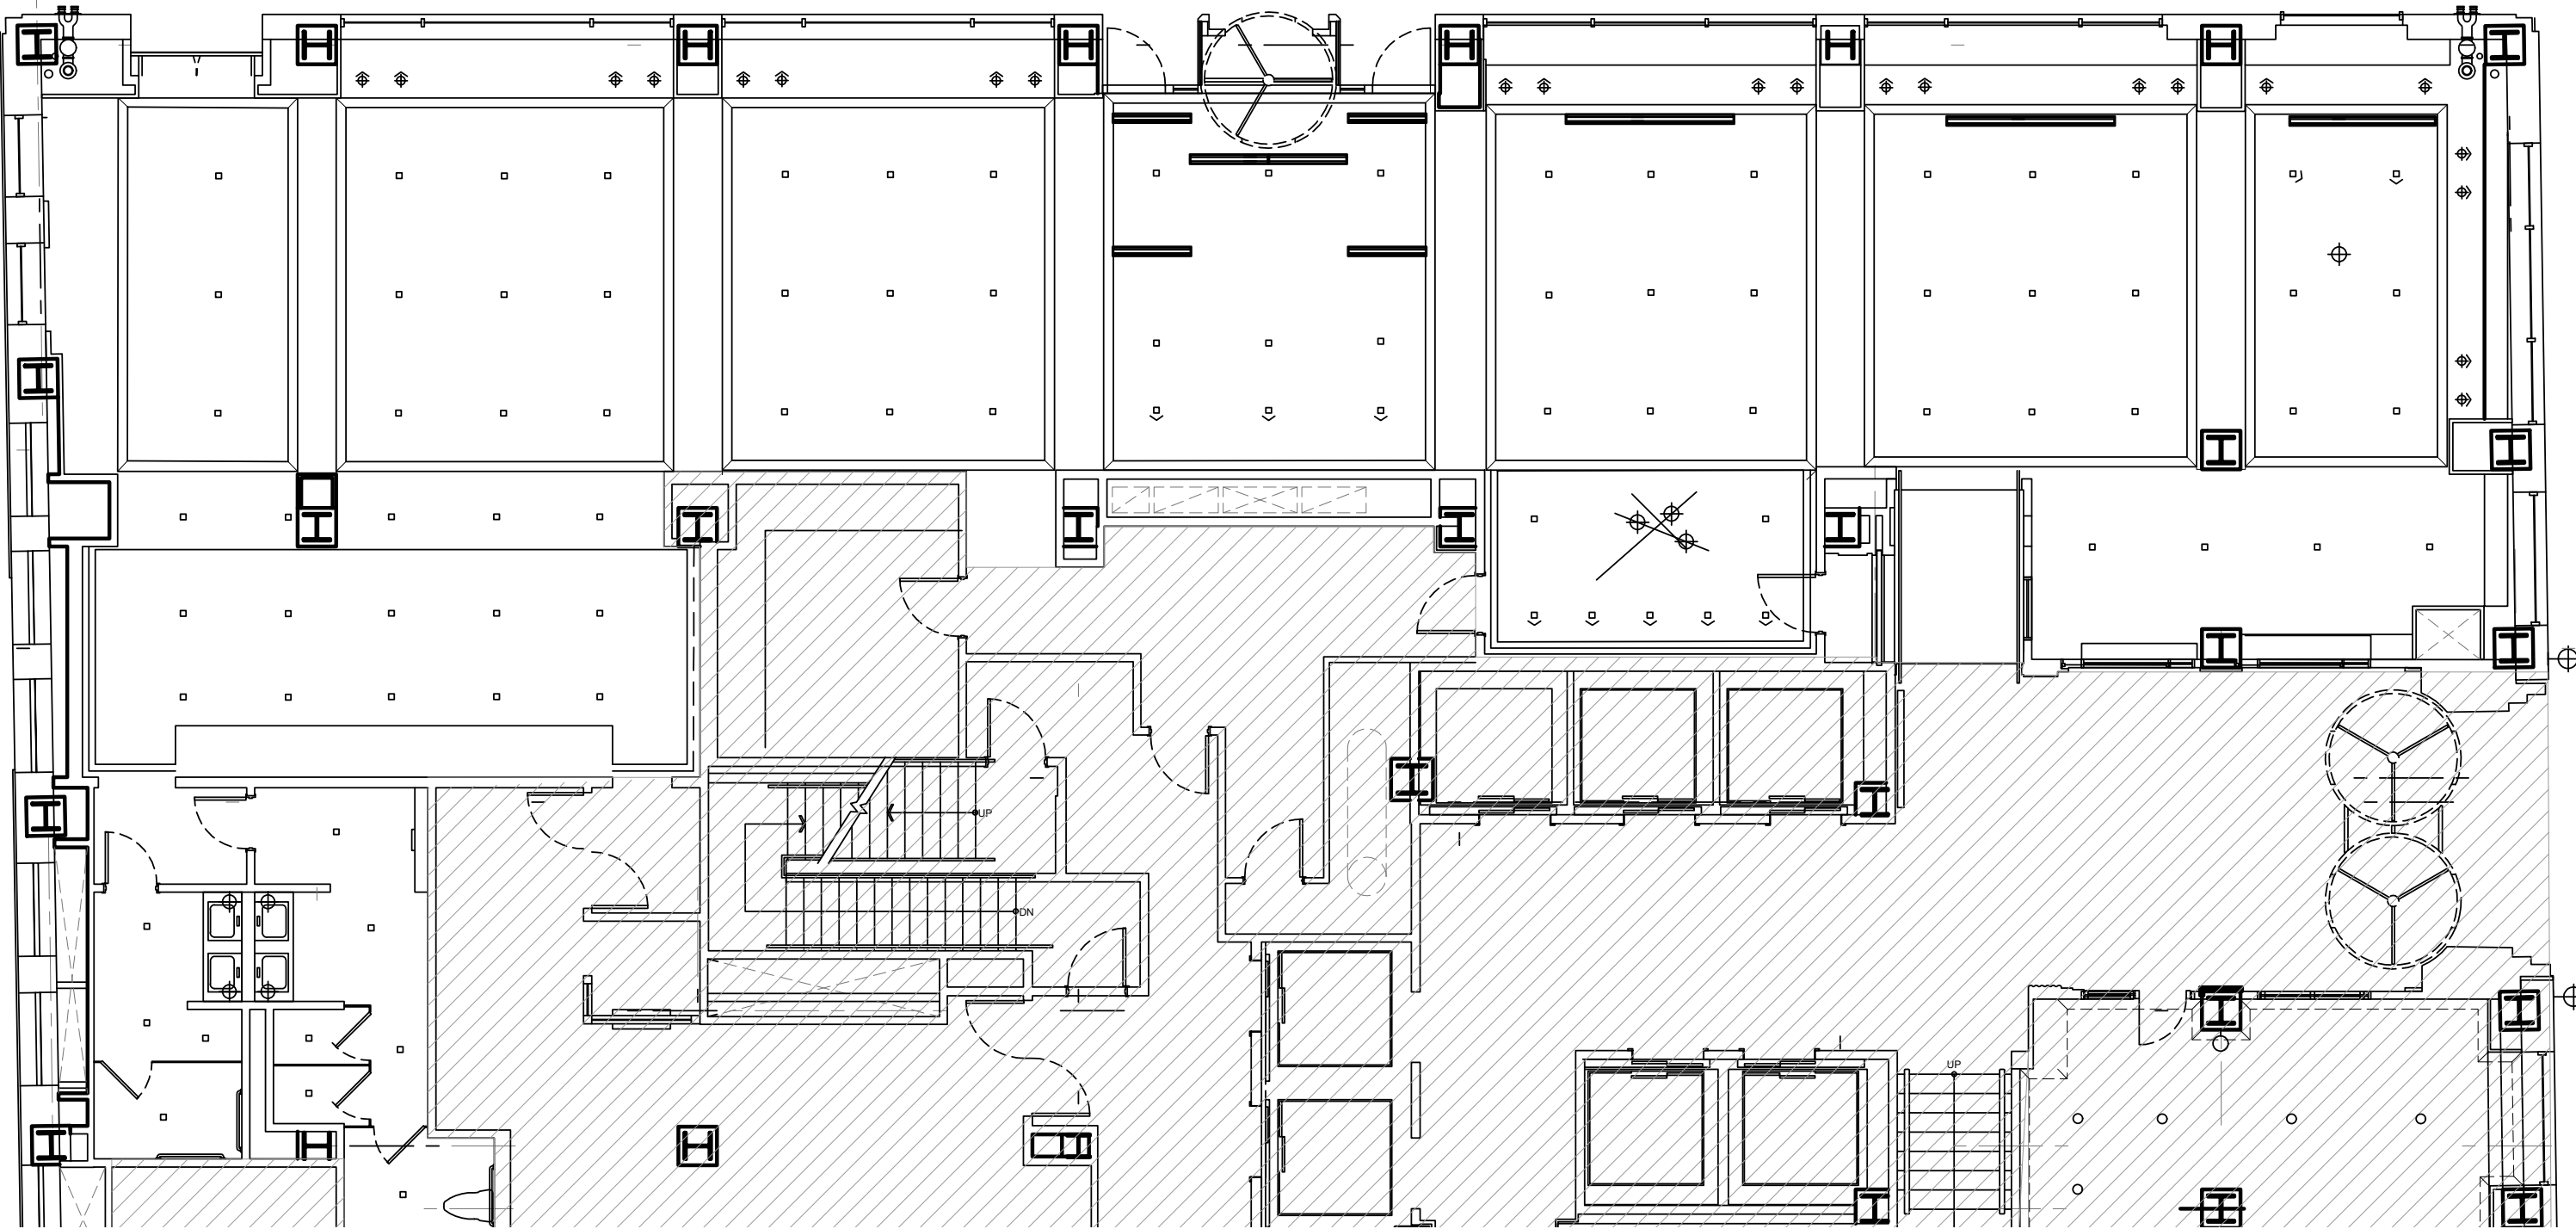

THE JOURNEY | LOBBY BAR & RECEPTION - REFLECTED CEILING

DRAPED VELVET
DEFINING
SPACES

CLASSIC CEILING
DETAIL

CLASSIC WALL
PANELING

BOLD
STONE
FLOORING

STATEMENT
FIREPLACE

DRAPED VELVET
DEFINING
SPACES

THE JOURNEY | MOMENT OF ARRIVAL