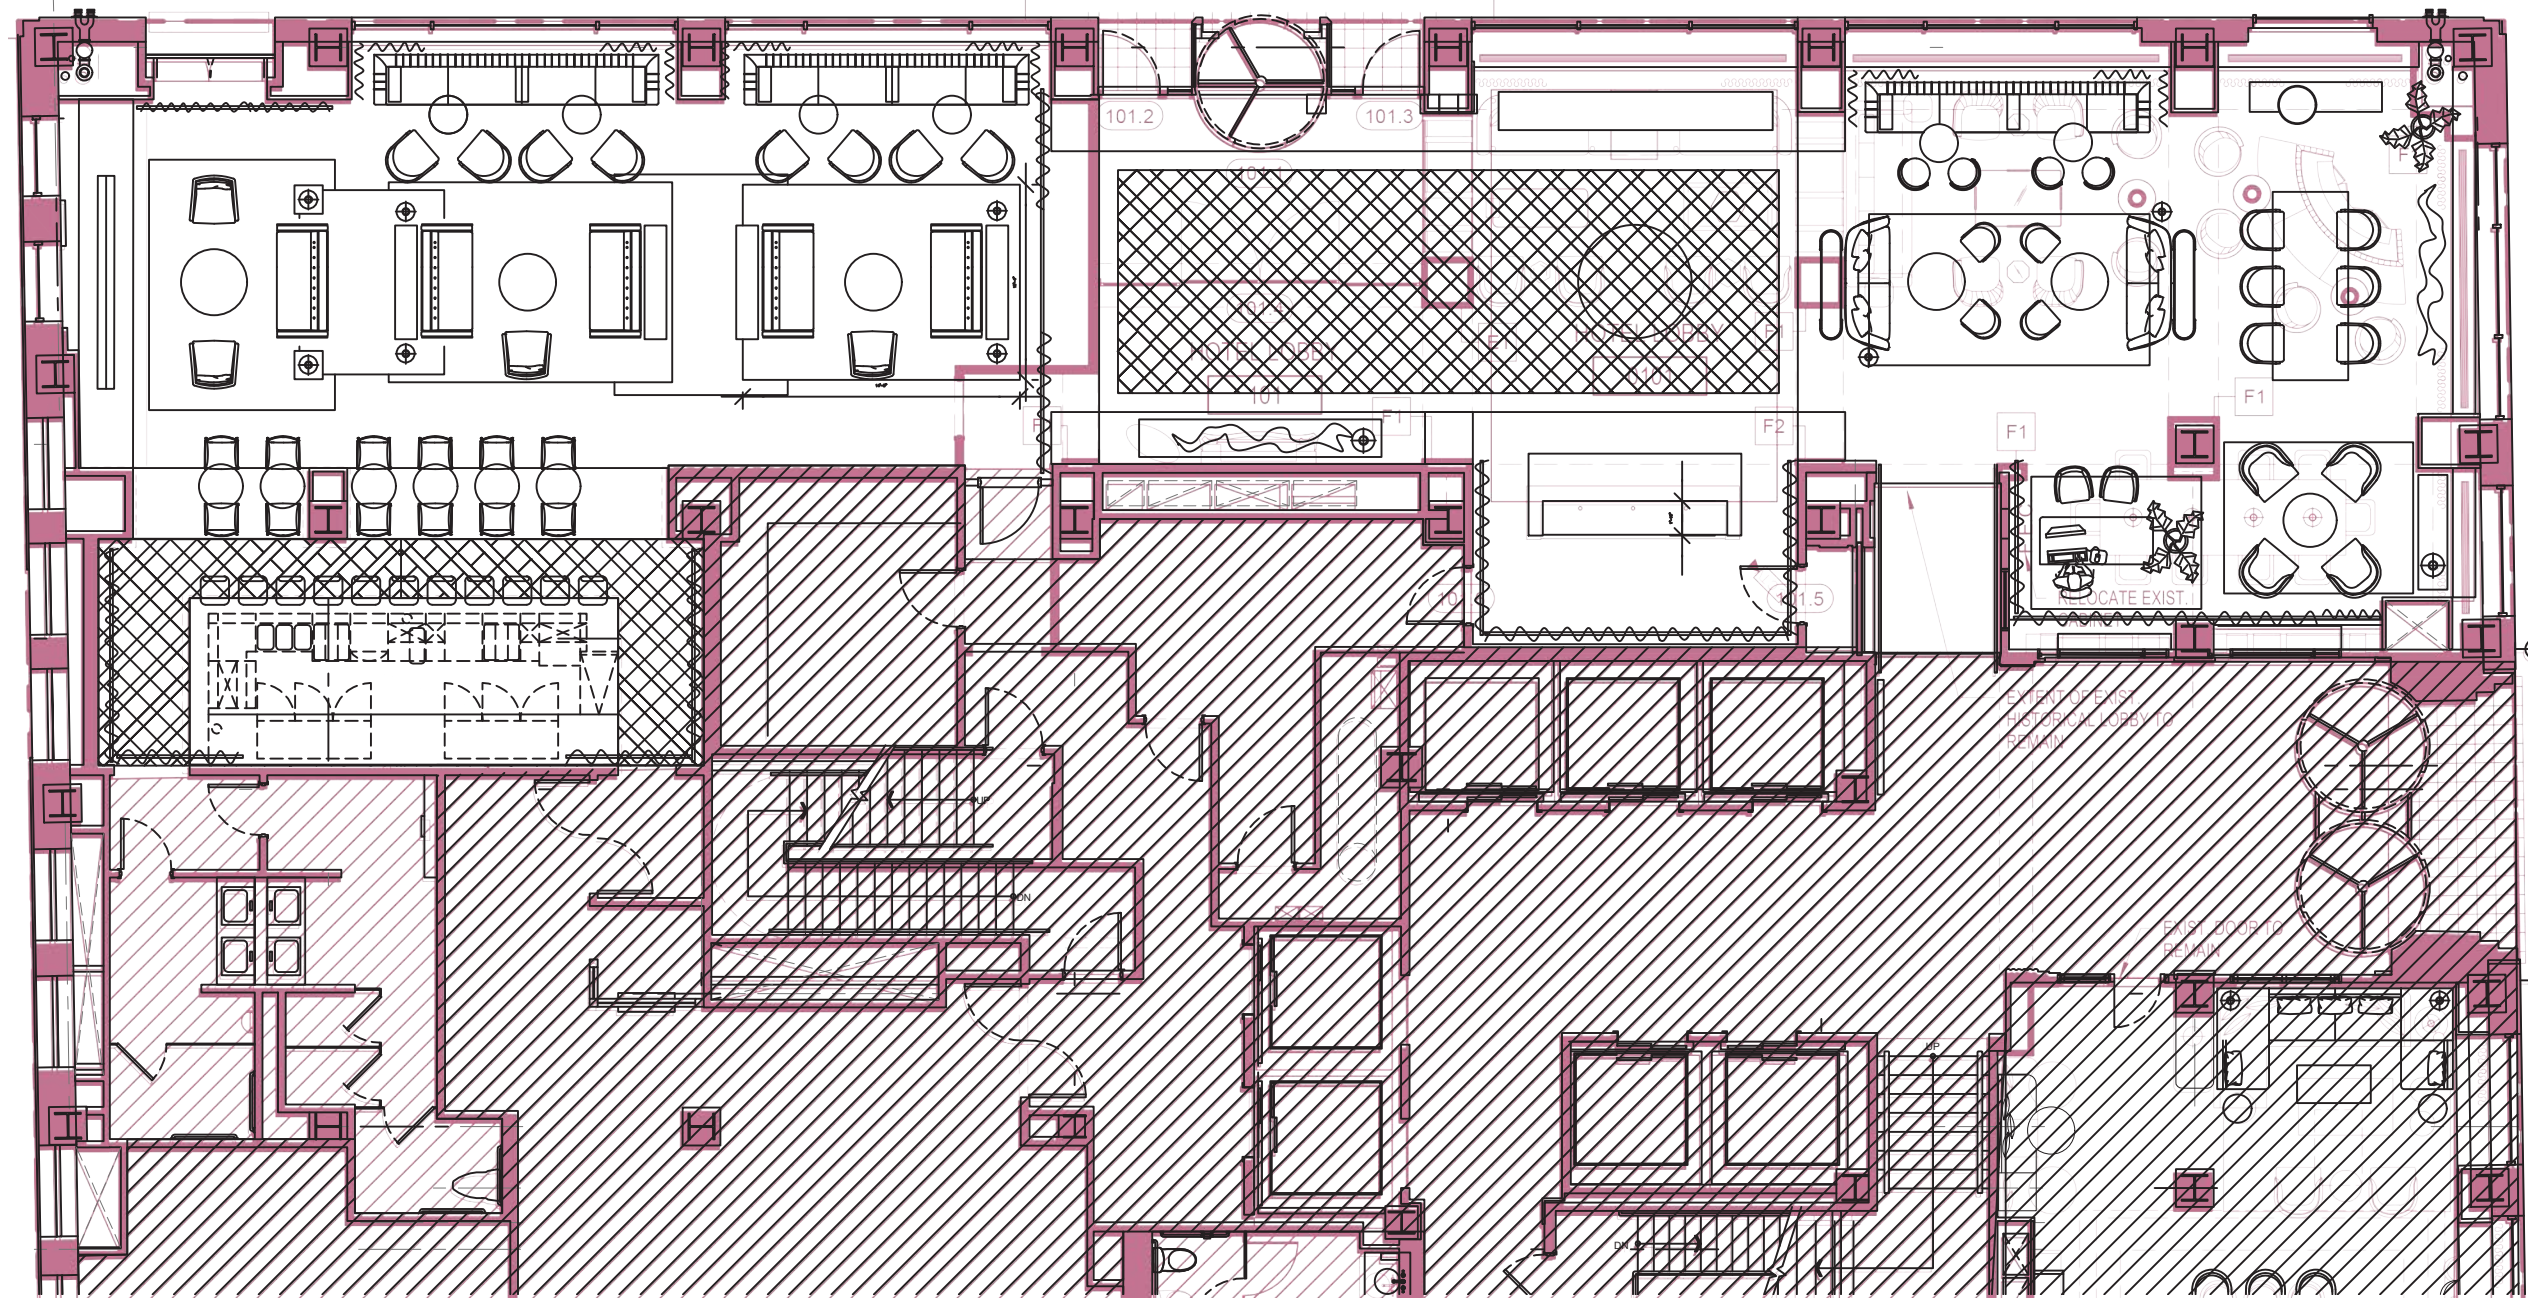

PENDRY HOTEL CHICAGO

100% SD (WITH REVISIONS) + 50% DD DESIGN PACKAGE
DECEMBER 1ST 2020

- DESIGN ELEMENTS
- ARRIVAL
- RECEPTION & LOUNGE
- LOBBY BAR
- VENTEUX RESTAURANT

STUDIO
MUNGE

HOTEL LOBBY & BAR

SPACE PLANNING | LOBBY BAR & RECEPTION WITH EXISTING PLAN OVERLAY

THE JOURNEY | LOBBY BAR & RECEPTION - REFLECTED CEILING

DRAPED VELVET
DEFINING
SPACES

CLASSIC CEILING
DETAIL

CLASSIC WALL
PANELING

BOLD
STONE
FLOORING

STATEMENT
FIREPLACE

DRAPED VELVET
DEFINING
SPACES

THE JOURNEY | MOMENT OF ARRIVAL