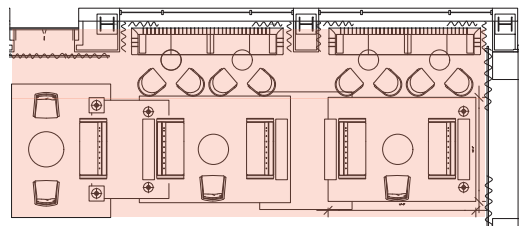

BAR LOUNGE | FFE