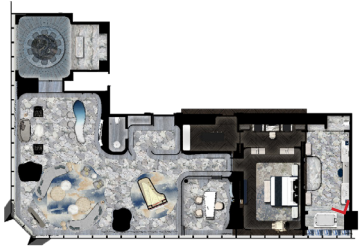

LIVING AREA VIEW 客厅视图

LIVING AREA VIEW 客厅视图

LIVING AREA VIEW 客厅视图

DINING ROOM VIEW 餐厅视图

DINING ROOM VIEW 餐厅视图

BEDROOM AND CLOSET VIEW 卧室及衣橱视图

BEDROOM AND CLOSET VIEW 卧室及衣橱视图

CLOSET VIEW -DOORS CLOSED VIEW 步入式衣橱-门关闭视图

CLOSET VIEW-DOORS OPENED VIEW 步入式衣橱-门开启视图

BATHROOM VIEW 浴室视图

BATHROOM VIEW 浴室视图

BATHROOM VIEW 浴室视图

BATHROOM VIEW 浴室视图

采购家具：  
PURCHASEDPIECES:  
品牌名称：SHAKE  
型号：LOOP SIDE TABLE

场景  
IN-SITU

采购家具：  
PURCHASEDPIECES:  
品牌名称：MERIDIANI  
型号：LEON COFFEE TABLE