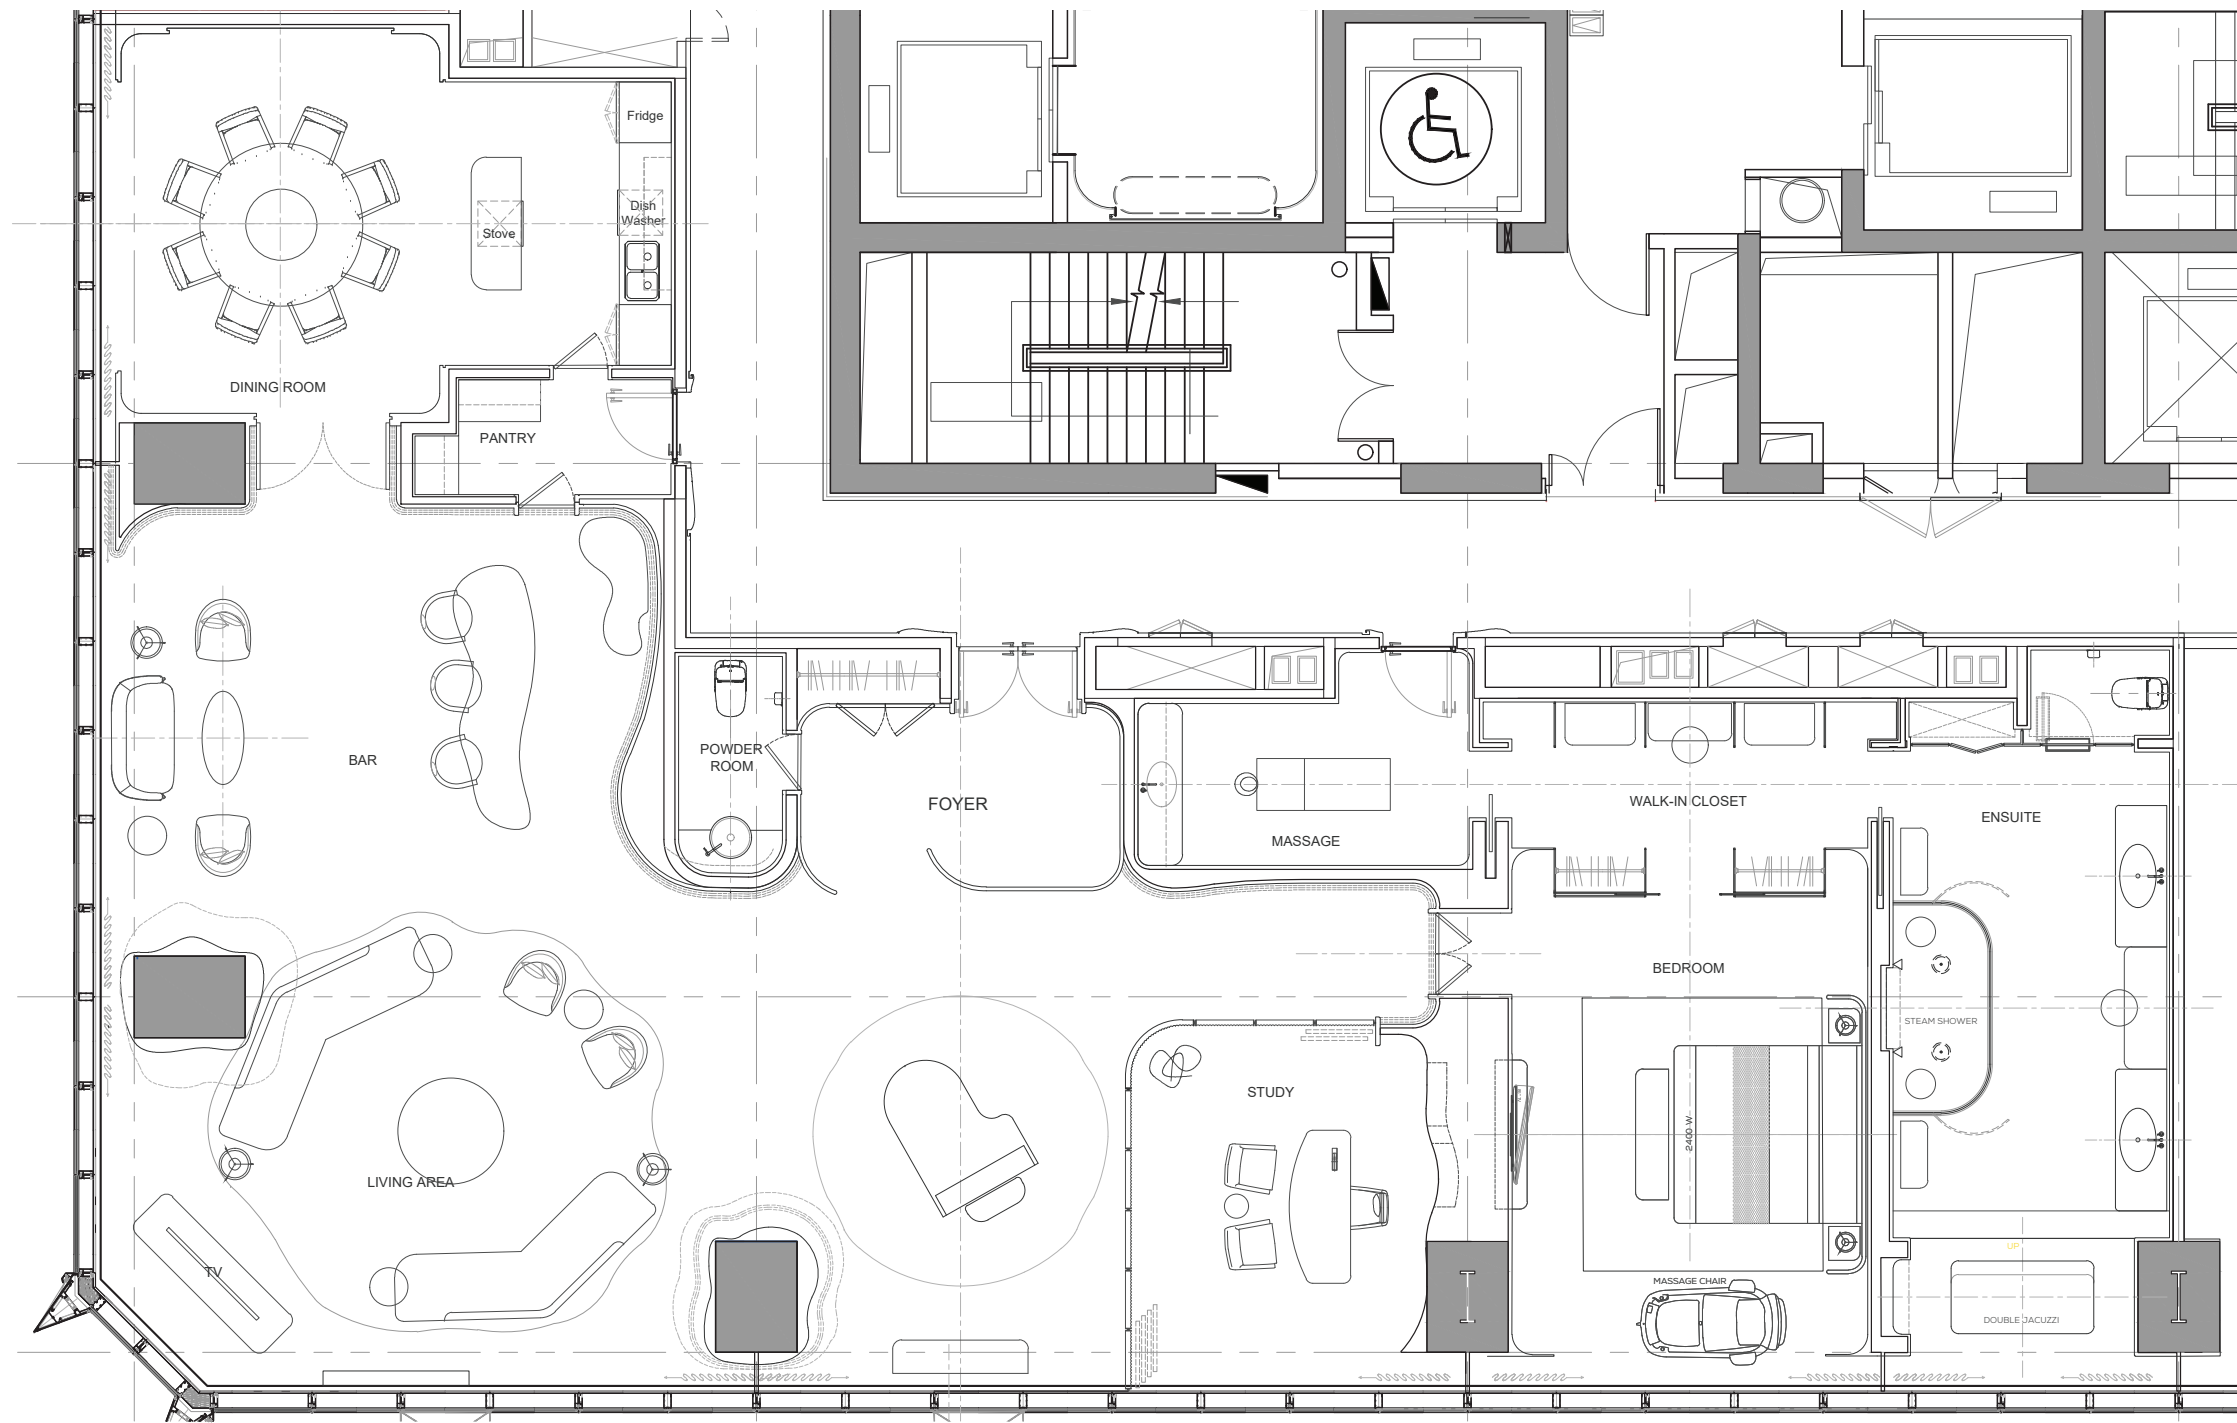

PLAN 平面布置图

PLAN 平面布置图