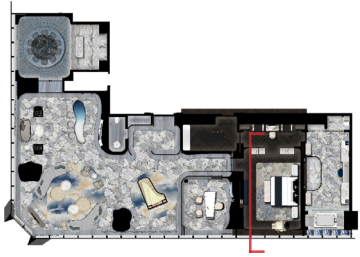

LIVING AREA VIEW 客厅视图

LIVING AREA VIEW 客厅视图

LIVING AREA VIEW 客厅视图

DINING ROOM VIEW 餐厅视图

DINING ROOM VIEW 餐厅视图

BEDROOM AND CLOSET VIEW 卧室及衣橱视图

BEDROOM AND CLOSET VIEW 卧室及衣橱视图

CLOSET VIEW -DOORS CLOSED VIEW 步入式衣橱-门关闭视图

CLOSET VIEW-DOORS OPENED VIEW 步入式衣橱-门开启视图

BATHROOM VIEW 浴室视图

BATHROOM VIEW 浴室视图

BATHROOM VIEW 浴室视图

BATHROOM VIEW 浴室视图

采购家具：  
PURCHASEDPIECES:  
品牌名称：SHAKE  
型号：LOOP SIDE TABLE

场景  
IN-SITU

采购家具：  
PURCHASEDPIECES:  
品牌名称：MERIDIANI  
型号：LEON COFFEE TABLE