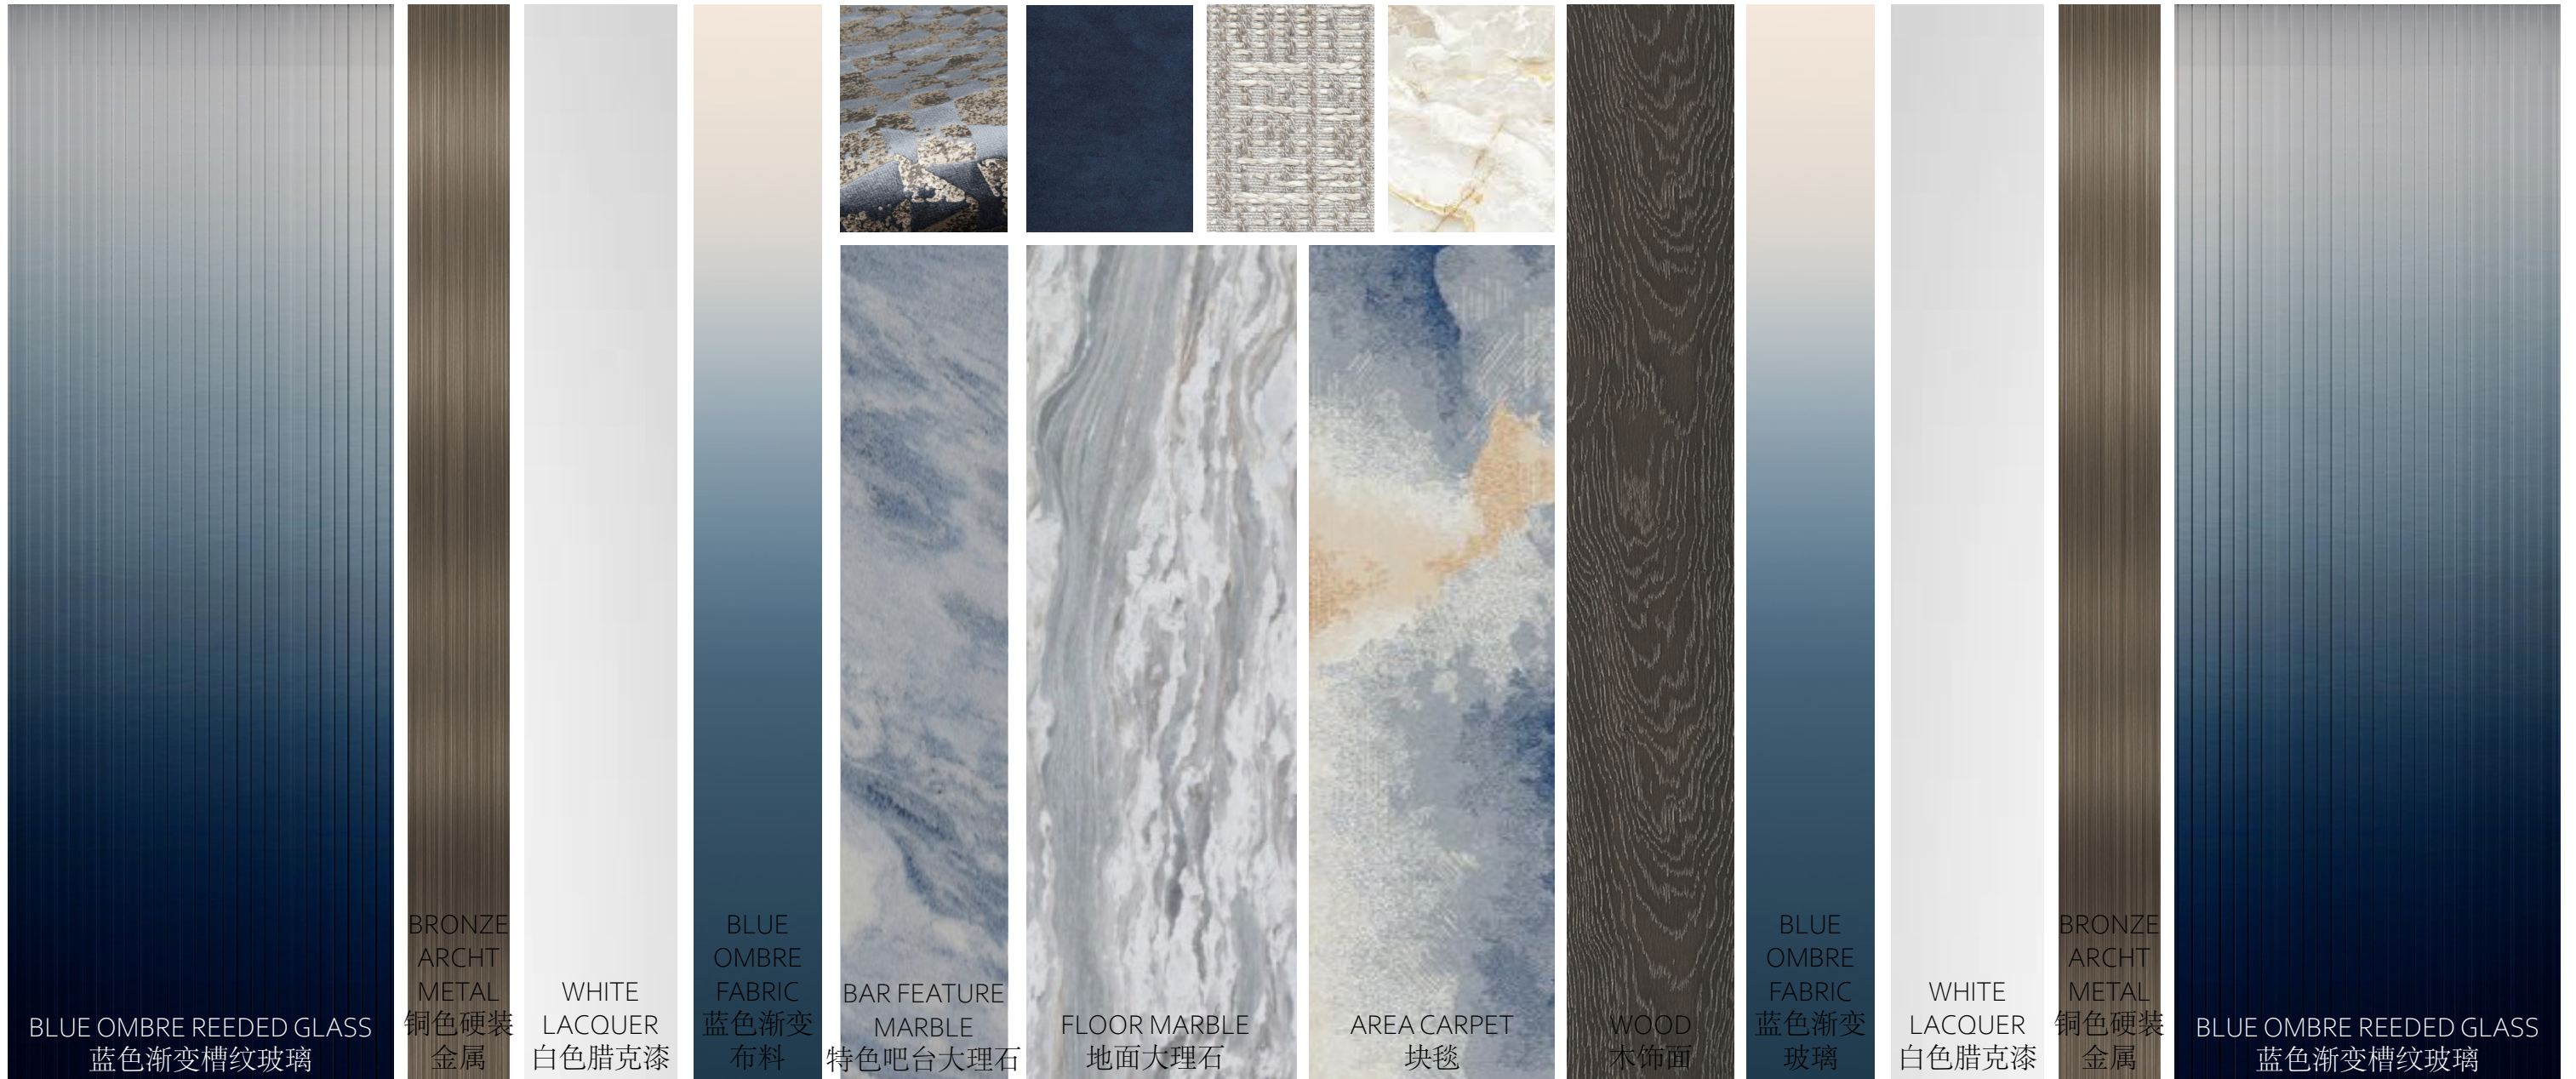

场景  
IN-SITU

地毯设计意图  
LIVING ROOM CARPET DESIGN INTENT

海洋波纹为灵感  
INSPIRED BY OCEAN RIPPLE

场景  
IN-SITU

地毯设计意图  
CARPET DESIGN INTENT

灵感来自青岛海底世界  
INSPIRED BY UNDER OCEAN WORLD

谢谢  
THANK YOU!